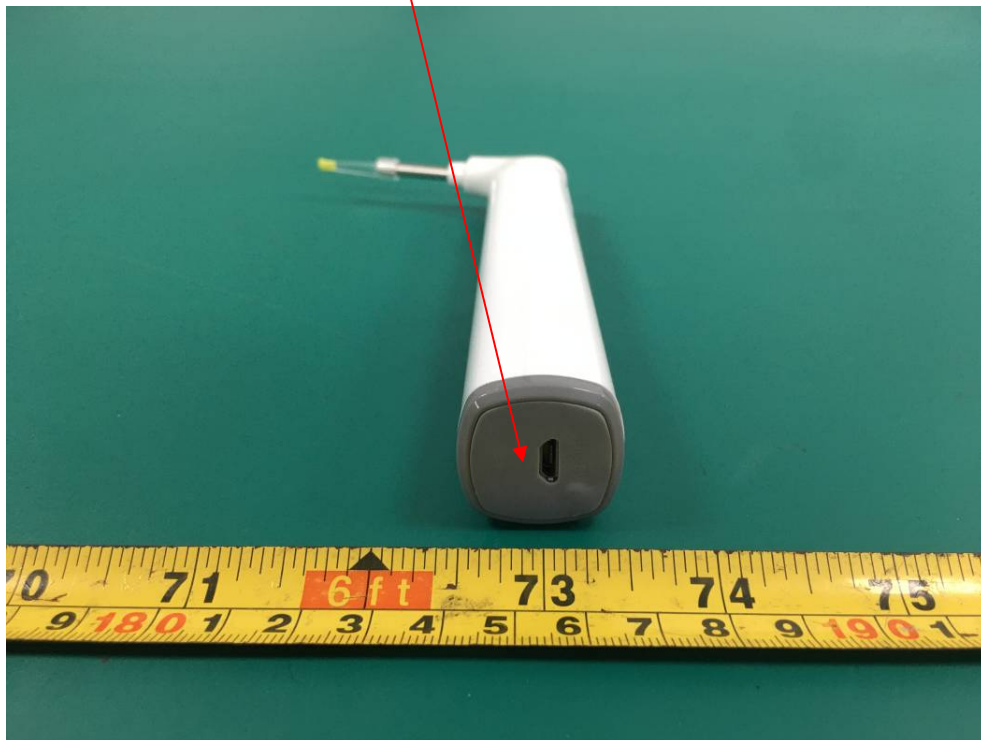

EXHIBIT A - FCC ID LABEL AND LOCATION

FCC ID Label

FCC ID: 2AXAVSA39W2101

FCC ID Label Location Information

The label shown shall be permanently affixed at a conspicuous location on the device and be readily visible to the user at the time purchase (Labeling requirements per 2.925)