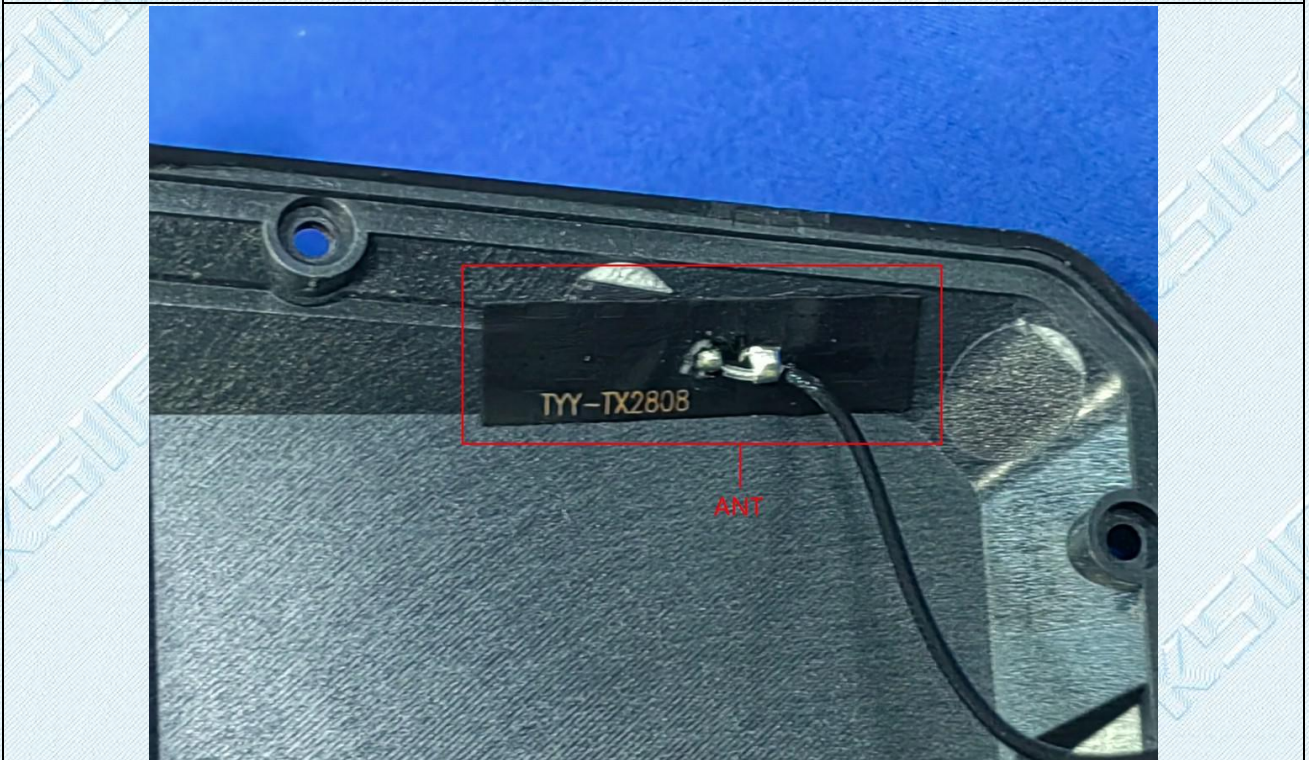

TRF RF_R1

Add: West Side of 1/F., Building C, Zone A, Fuyuan New Factory, Jiujiu Industrial Park, Minzhu, Shatou, Shajing, Bao'an District, Shenzhen, Guangdong, China

Tel: +(86) 0755-2985 2678 Fax: +(86) 0755-2985 2397 E-mail: info@gdksign.cn Web: www.gdksign.com