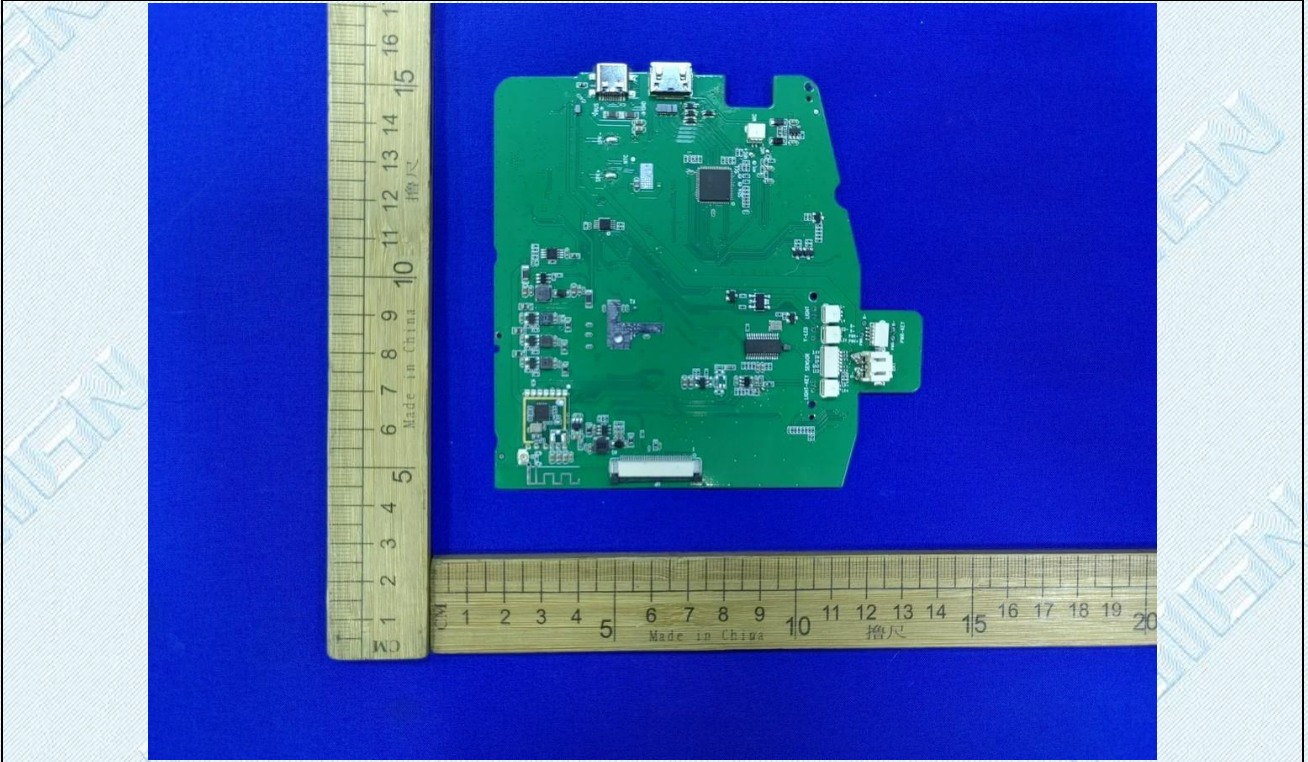

photo 8

TRF RF_R1

Add: West Side of 1/F., Building C, Zone A, Fuyuan New Factory, Jiujiu Industrial Park, Minzhu, Shatou, Shajing, Bao'an District, Shenzhen, Guangdong, China

Tel: +(86) 0755-2985 2678 Fax: +(86) 0755-2985 2397 E-mail: info@gdksign.cn Web: www.gdksign.com