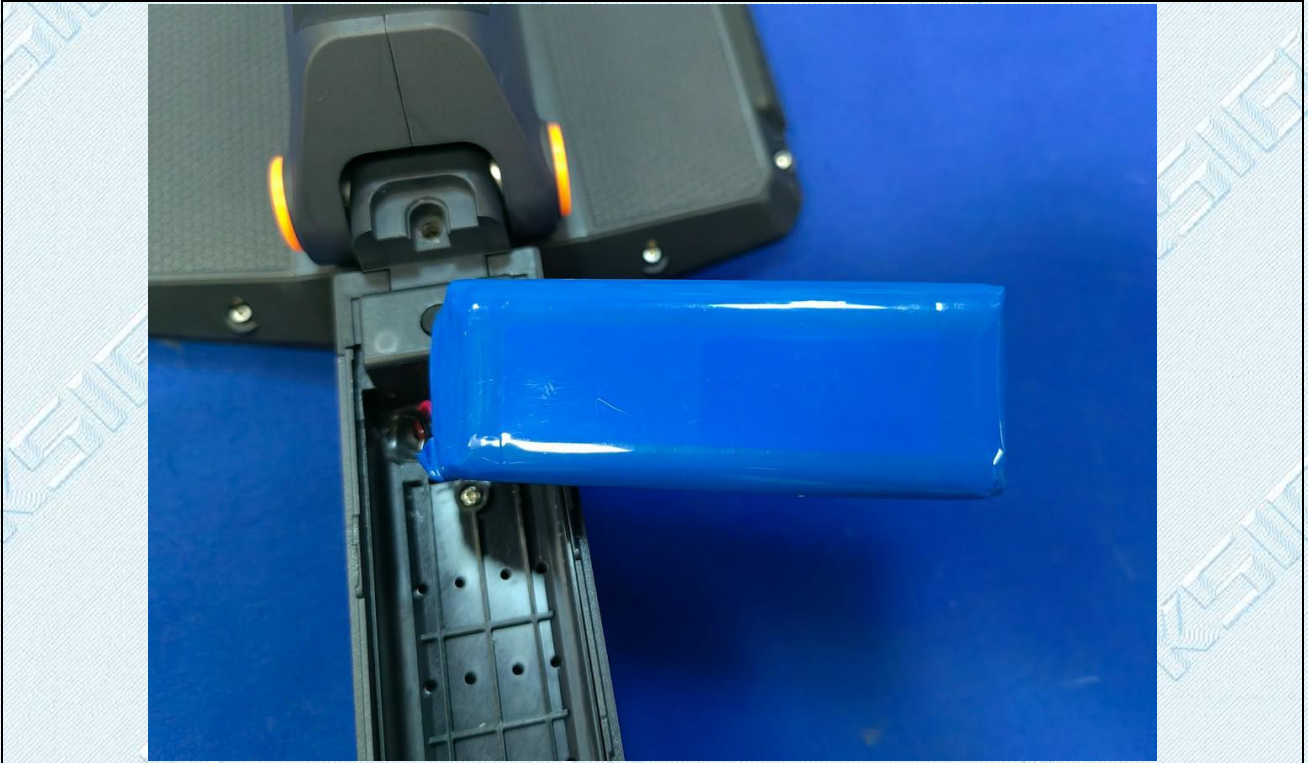

FCC ID: 2AXAVNTS600C07

Internal
photo 1

photo 2

TRF RF_R1

Add: West Side of 1/F., Building C, Zone A, Fuyuan New Factory, Jiujiu Industrial Park, Minzhu, Shatou, Shajing, Bao'an District, Shenzhen, Guangdong, China