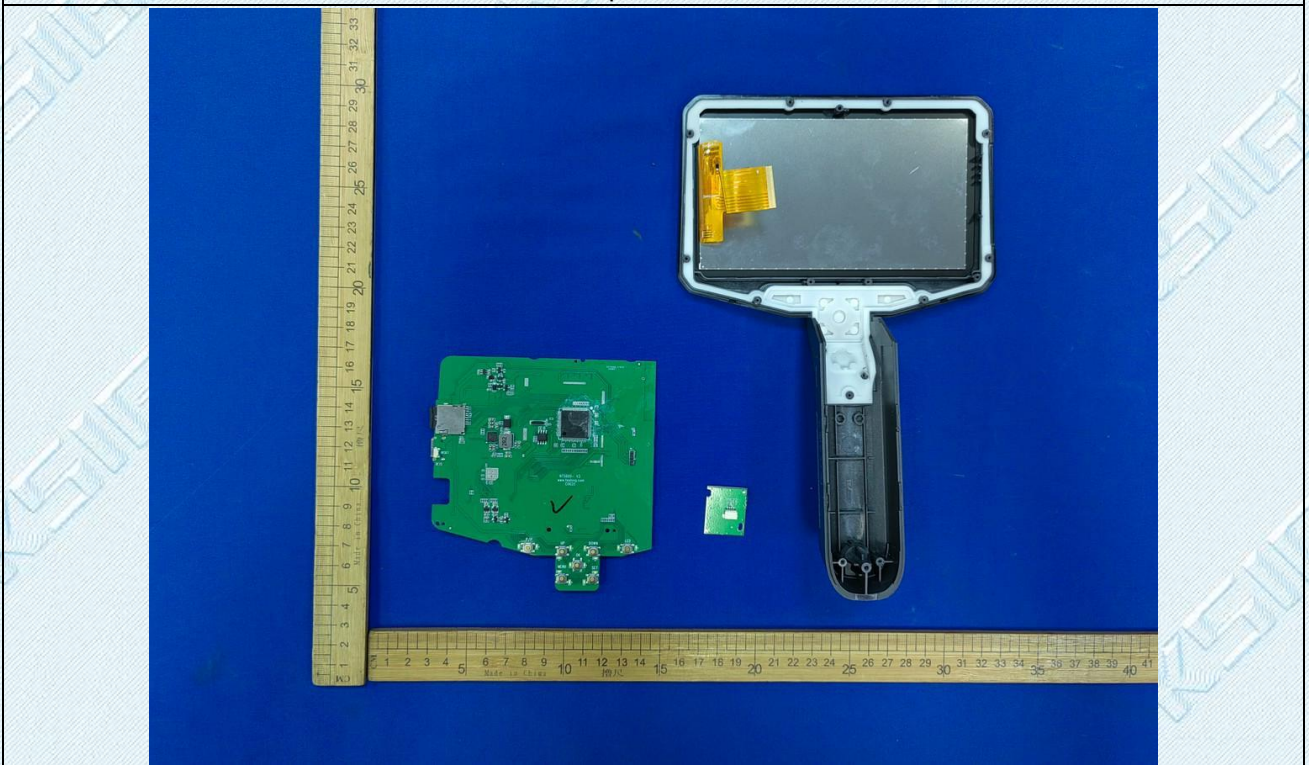

photo 5

TRF RF_R1

Add: West Side of 1/F., Building C, Zone A, Fuyuan New Factory, Jiujiu Industrial Park, Minzhu, Shatou, Shajing, Bao'an District, Shenzhen, Guangdong, China

Tel: +(86) 0755-2985 2678 Fax: +(86) 0755-2985 2397 E-mail: info@gdksign.cn Web: www.gdksign.com