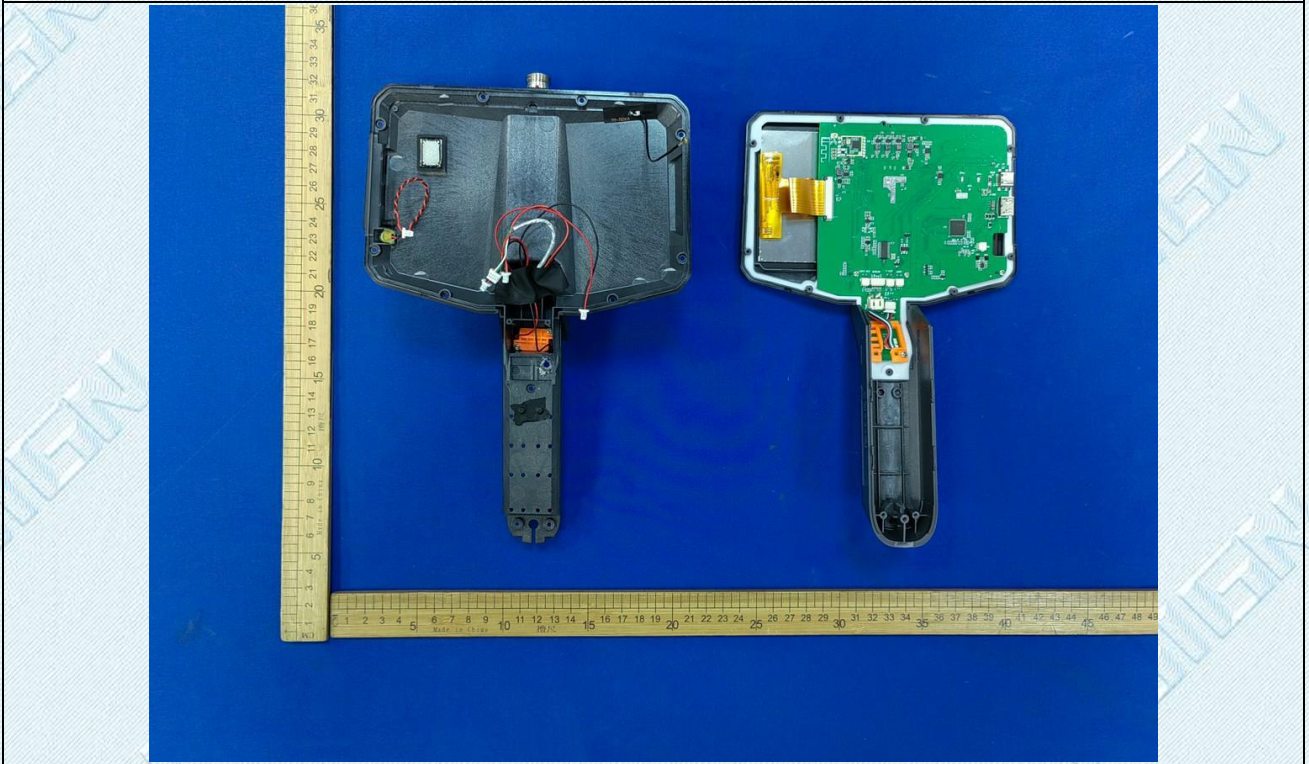

photo 4

TRF RF_R1

Add: West Side of 1/F., Building C, Zone A, Fuyuan New Factory, Jiujiu Industrial Park, Minzhu, Shatou, Shajing, Bao'an District, Shenzhen, Guangdong, China

Tel: +(86) 0755-2985 2678 Fax: +(86) 0755-2985 2397 E-mail: info@gdksign.cn Web: www.gdksign.com