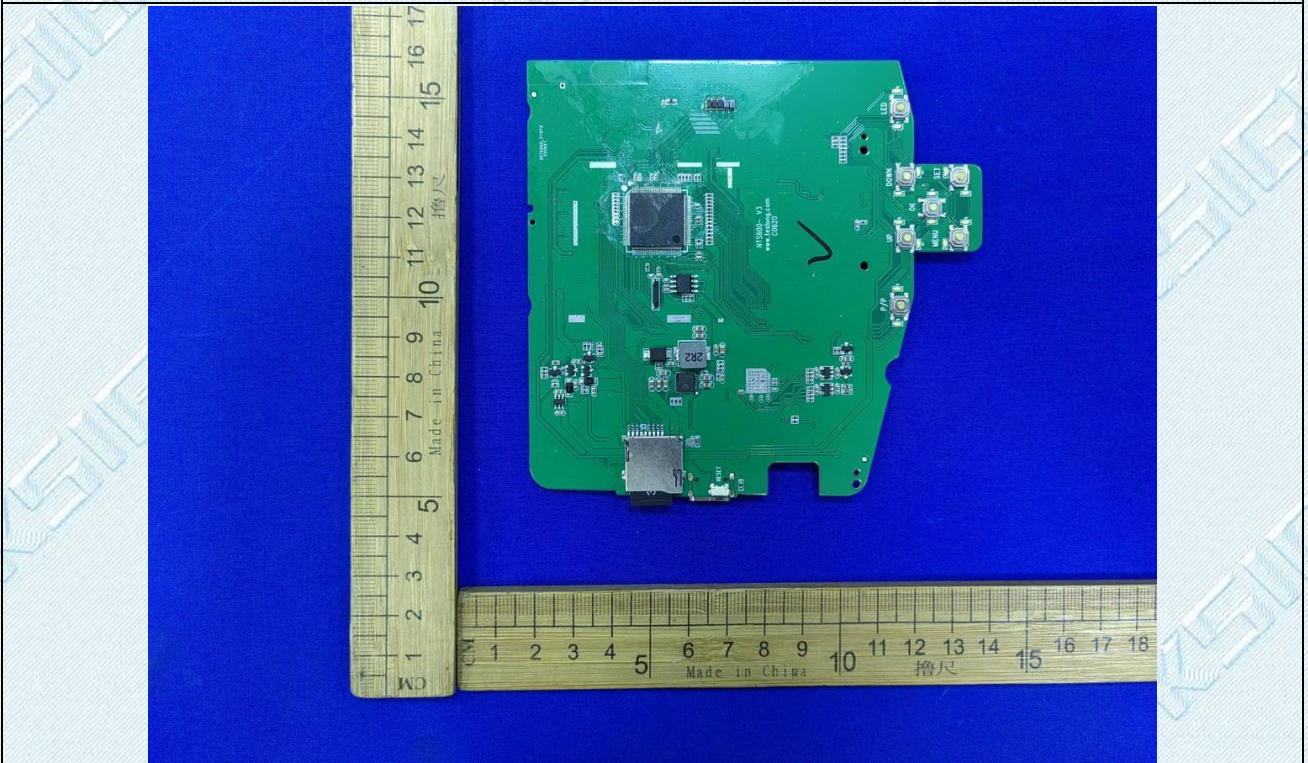

photo 9

TRF RF_R1

Add: West Side of 1/F., Building C, Zone A, Fuyuan New Factory, Jiujiu Industrial Park, Minzhu, Shatou, Shajing, Bao'an District, Shenzhen, Guangdong, China

Tel: +(86) 0755-2985 2678 Fax: +(86) 0755-2985 2397 E-mail: info@gdksign.cn Web: www.gdksign.com