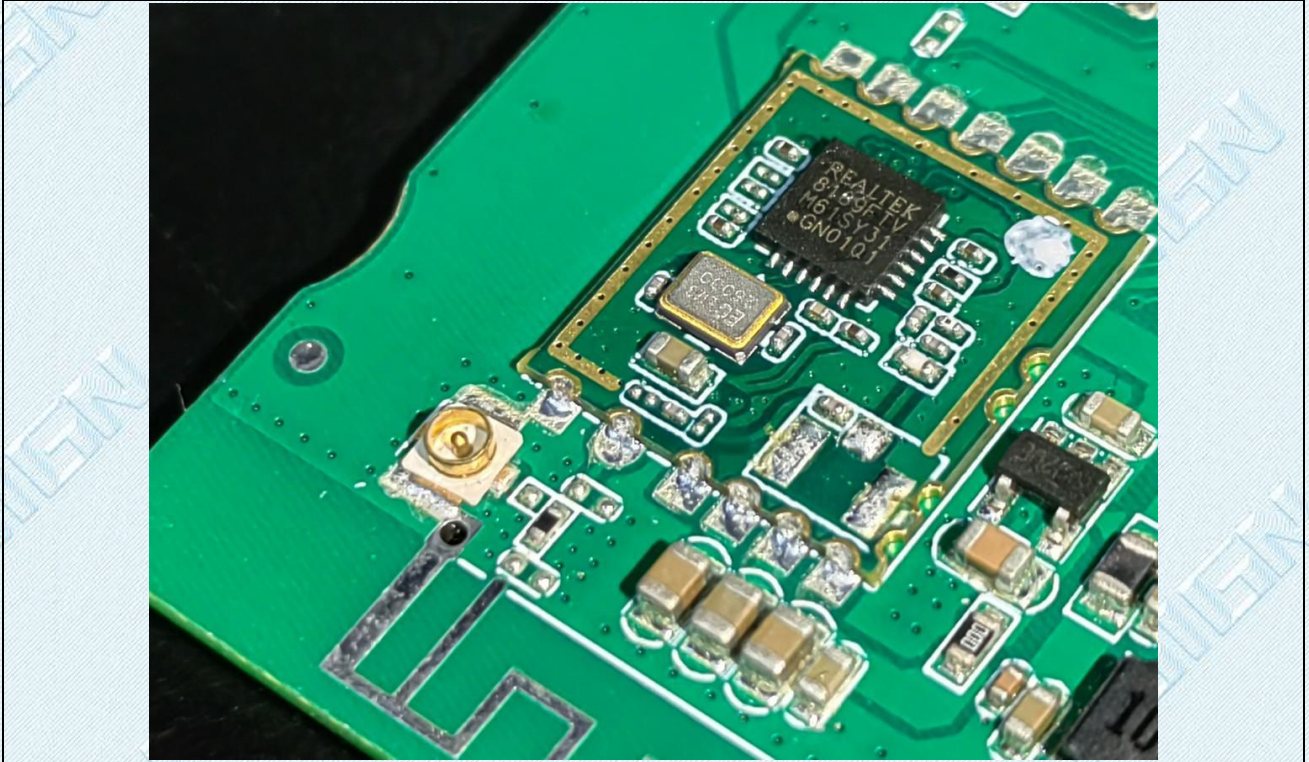

photo 10

TRF RF_R1

Add: West Side of 1/F., Building C, Zone A, Fuyuan New Factory, Jiujiu Industrial Park, Minzhu, Shatou, Shajing, Bao'an District, Shenzhen, Guangdong, China

Tel: +(86) 0755-2985 2678 Fax: +(86) 0755-2985 2397 E-mail: info@gdksign.cn Web: www.gdksign.com