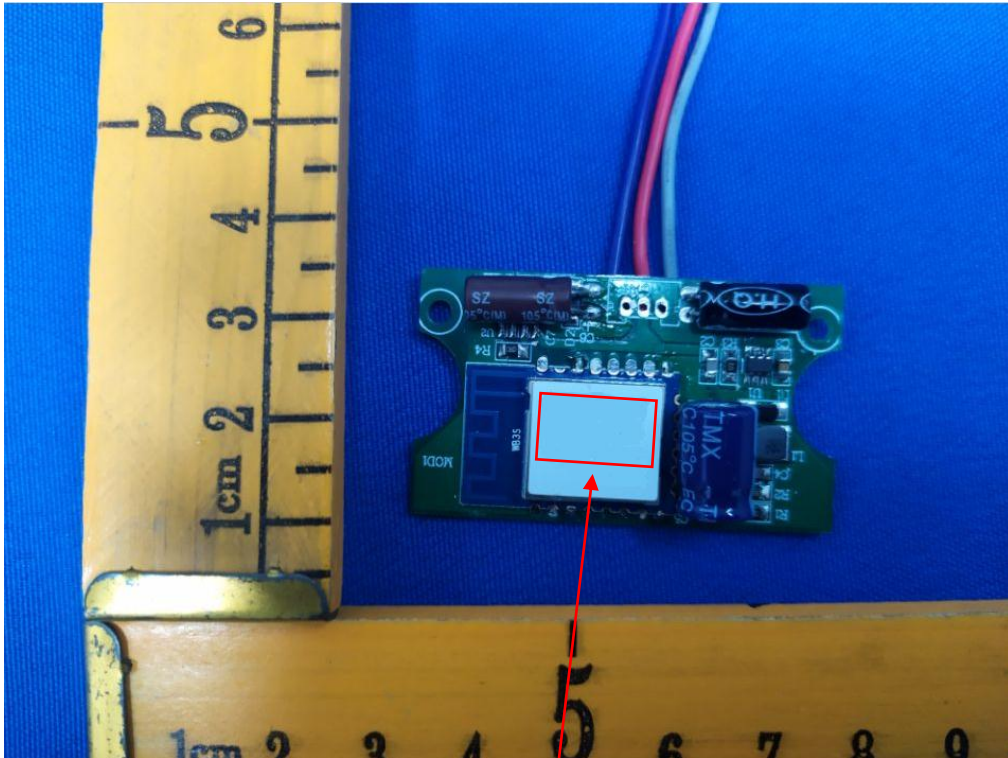

Label and label location

WIFI MODULE

Model No: HN030-01

FCC ID: 2AXAA-HN030-01