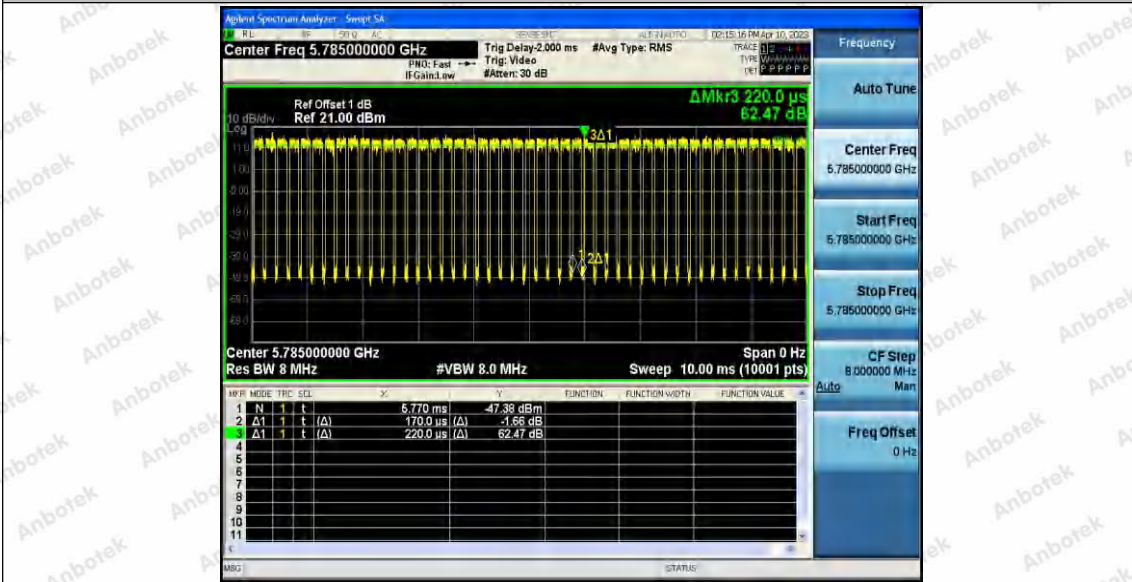

Hotline  
 400-003-0500  
[www.anbotek.com.cn](http://www.anbotek.com.cn)

11AC20SISO\_Ant1\_5785

11AC20SISO\_Ant1\_5825