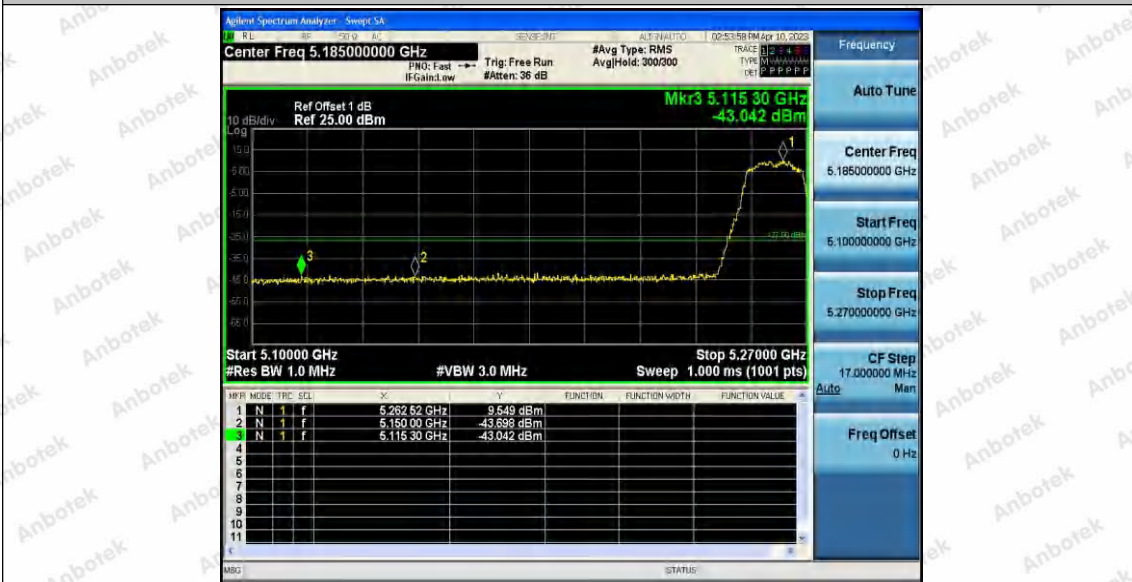

11N20SISO_Ant1_Low_5260