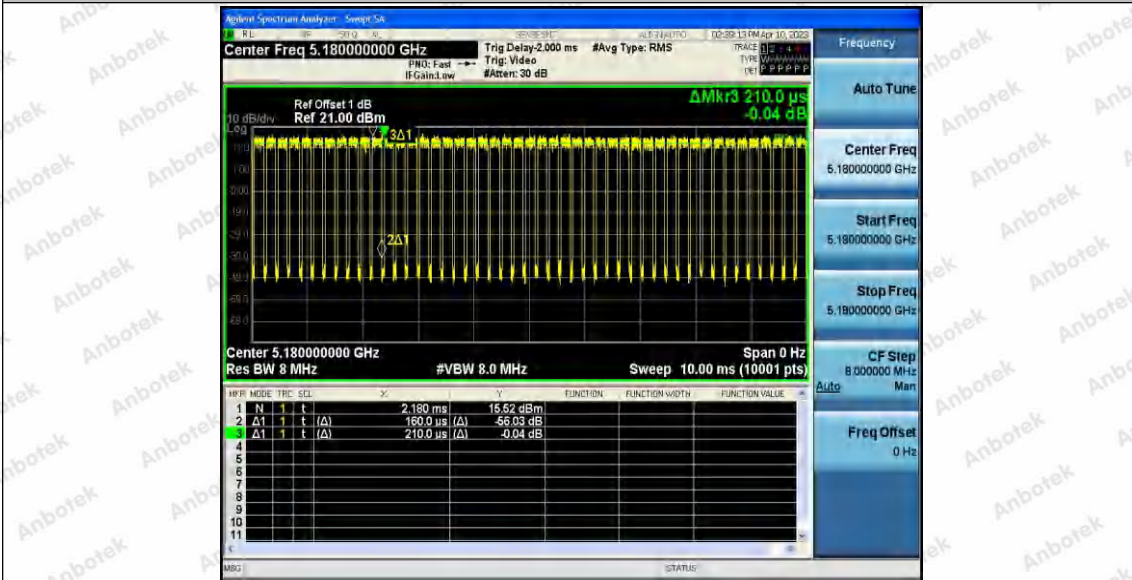

Hotline 400-003-0500  
 www.anbotek.com.cn

11AC20SISO\_Ant1\_5180

11AC20SISO\_Ant1\_5200