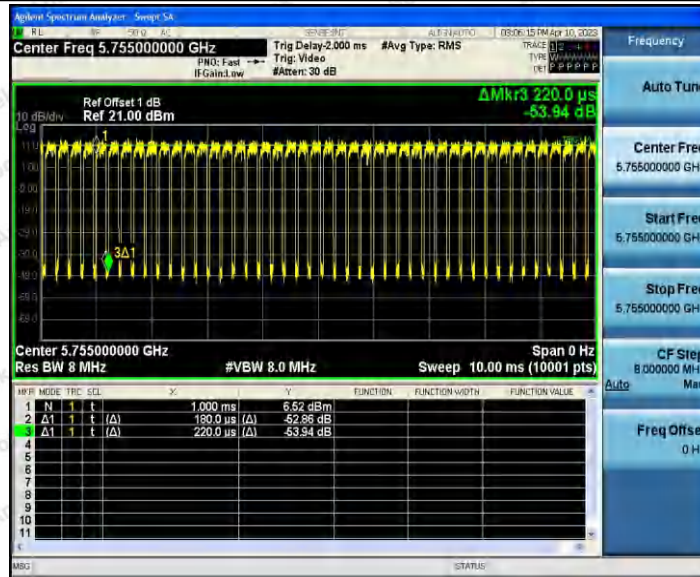

11N40SISO_Ant1_5795

Shenzhen Anbotek Compliance Laboratory Limited

Address: 1/F., Building D, Sogood Science and Technology Park, Sanwei Community, Hangcheng Street, Bao'an District, Shenzhen, Guangdong, China.
Tel: (86) 0755-26066440 Fax: (86) 0755-26014772 Email: service@anbotek.com

Hotline 400-003-0500
www.anbotek.com.cn