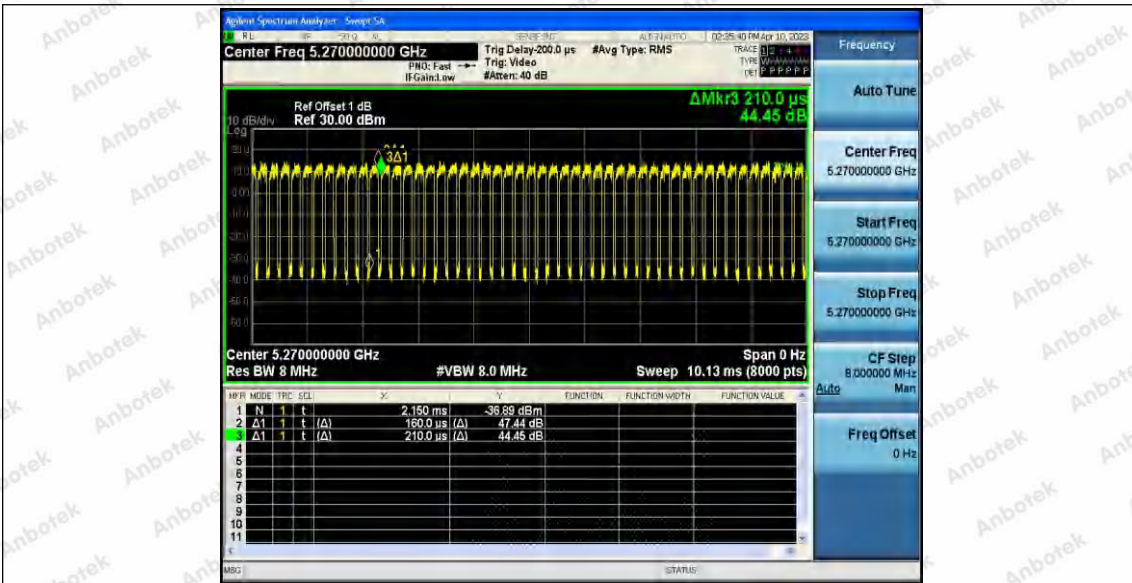

11AC40SISO_Ant1_5310