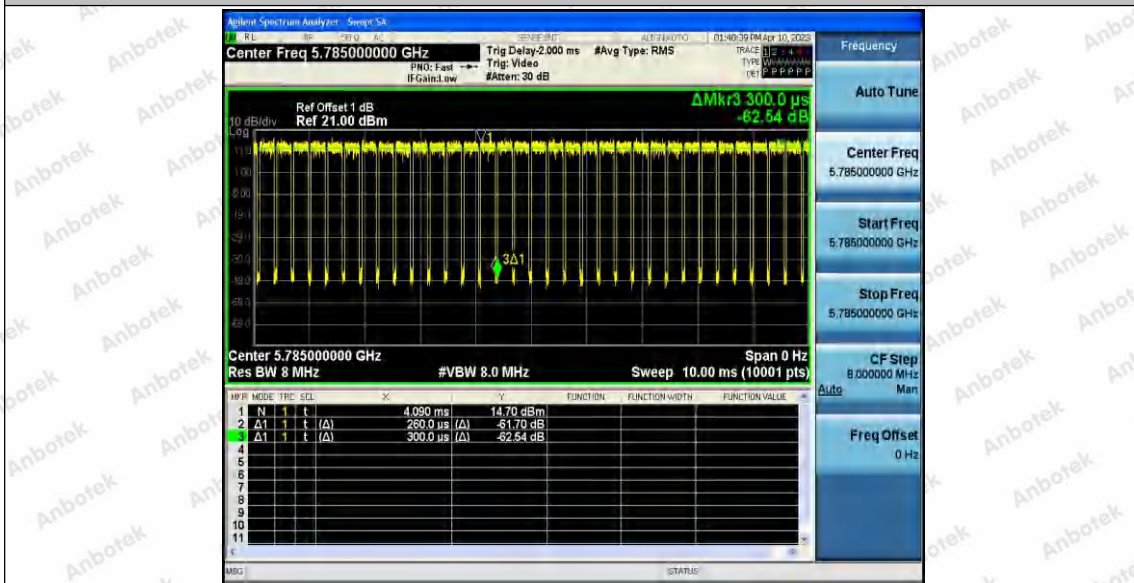

Hotline 400-003-0500  
 www.anbotek.com.cn

11AX20SISO\_Ant1\_5745

11AX20SISO\_Ant1\_5785