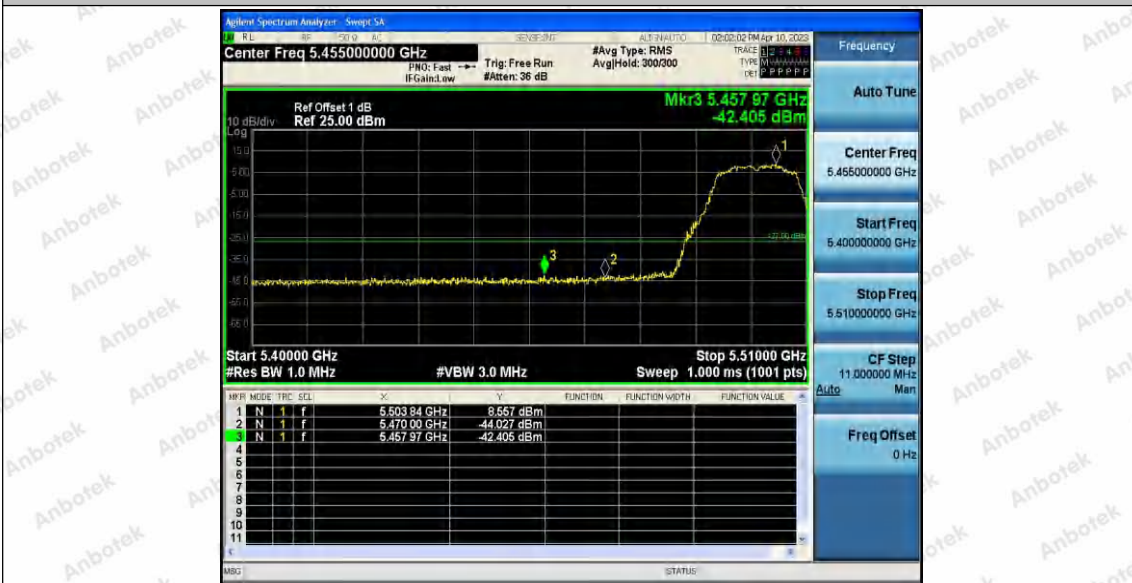

Shenzhen Anbotek Compliance Laboratory Limited

Address: 1/F., Building D, Sogood Science and Technology Park, Sanwei Community, Hangcheng Street, Bao'an District, Shenzhen, Guangdong, China.
Tel: (86) 0755-26066440 Fax: (86) 0755-26014772 Email: service@anbotek.com

Hotline 400-003-0500
www.anbotek.com.cn