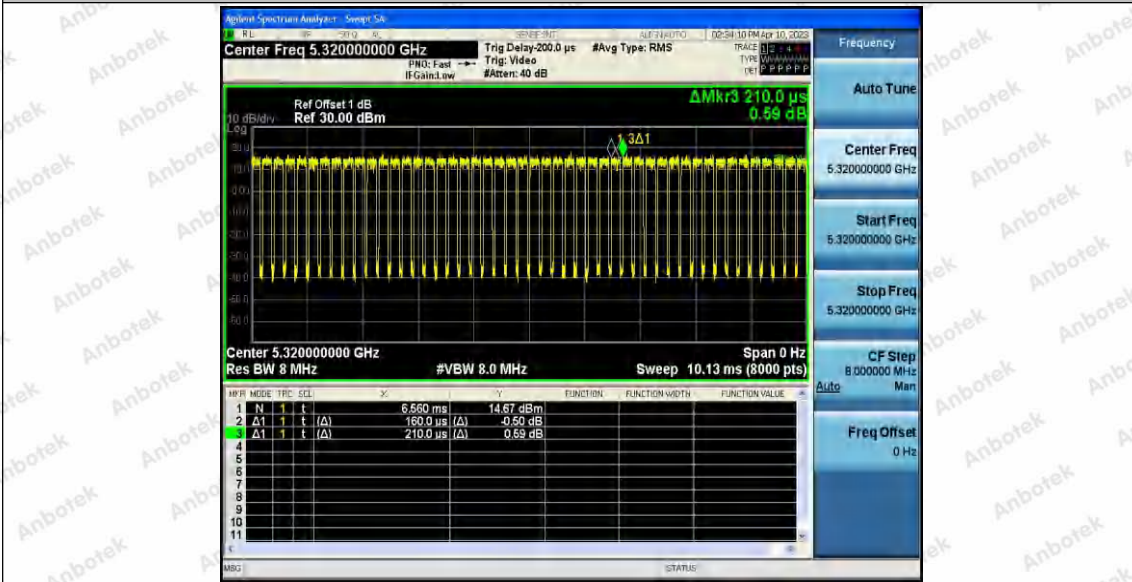

11AC20SISO_Ant1_5320