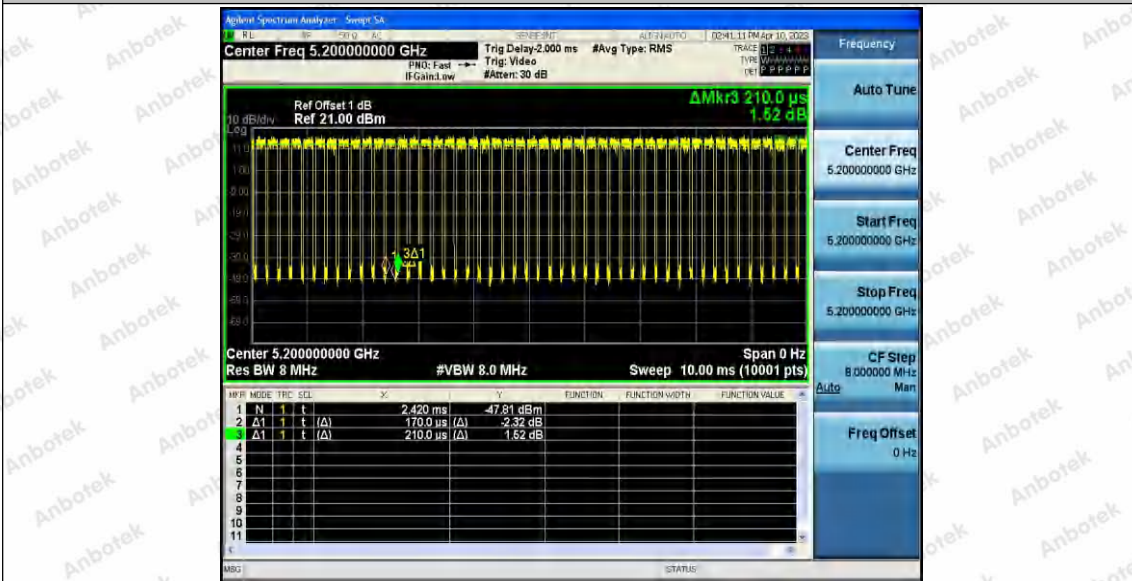

Hotline 400-003-0500  
 www.anbotek.com.cn

11AC20SISO\_Ant1\_5180

11AC20SISO\_Ant1\_5200