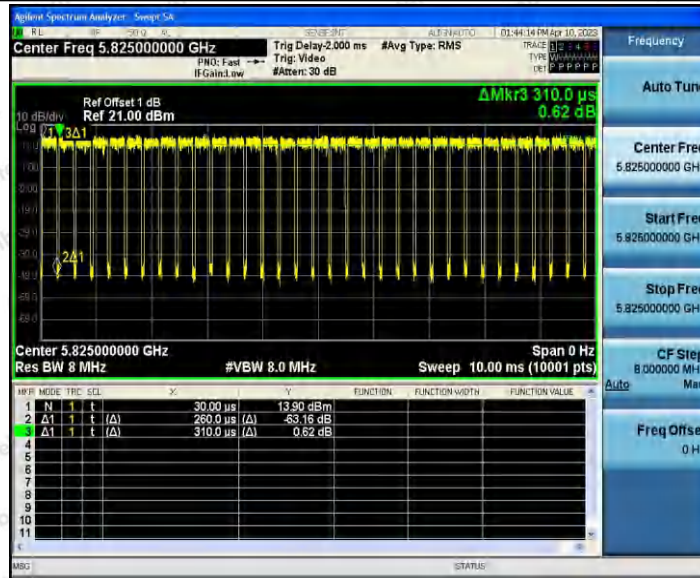

11AX20SISO_Ant1_5825