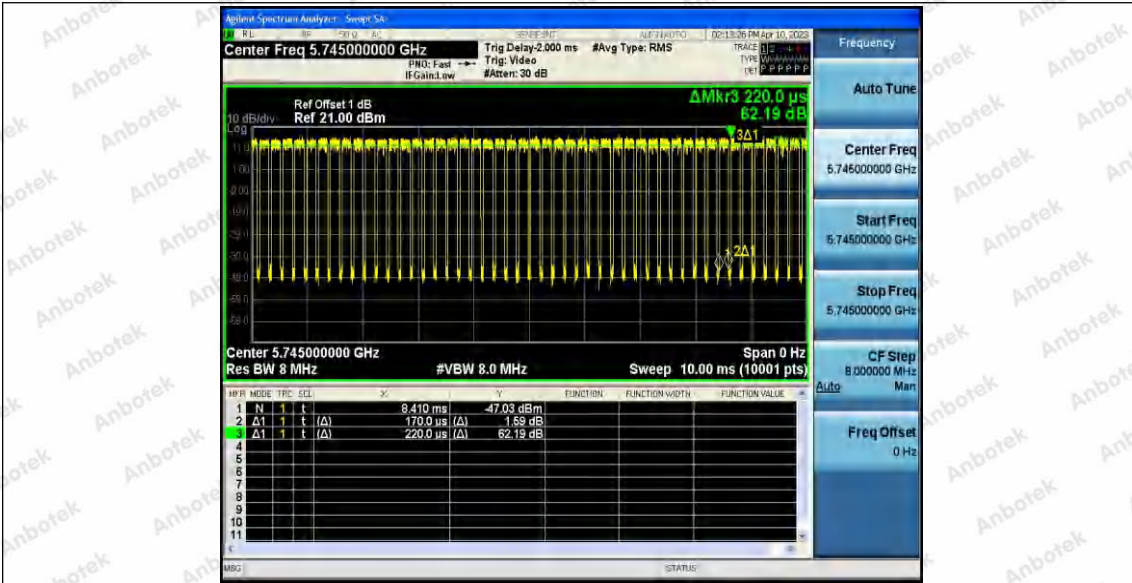

11AC20SISO_Ant1_5785