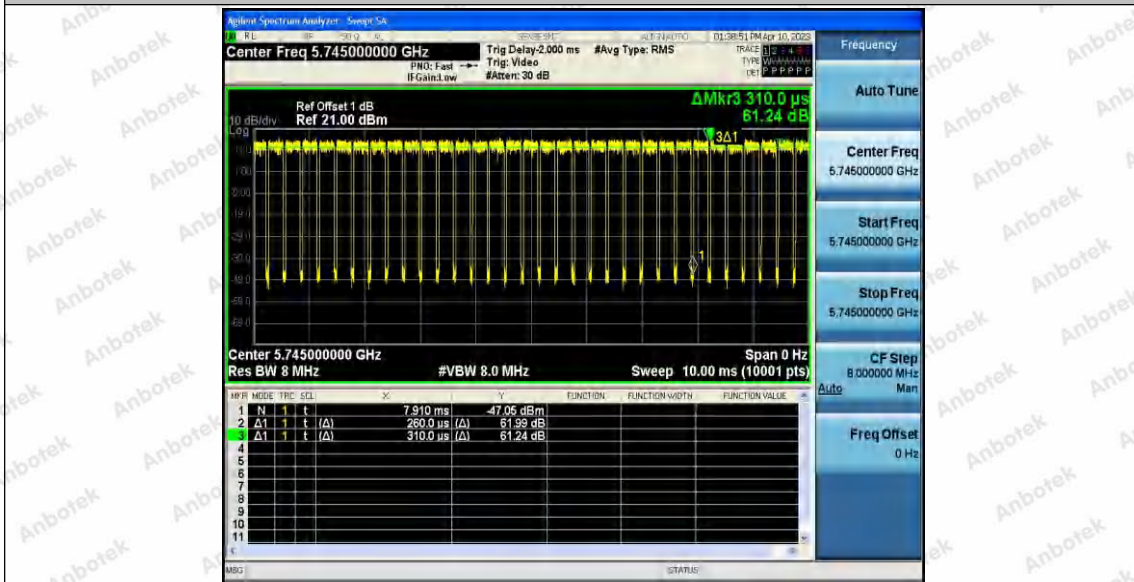

11AX20SISO_Ant1_5785