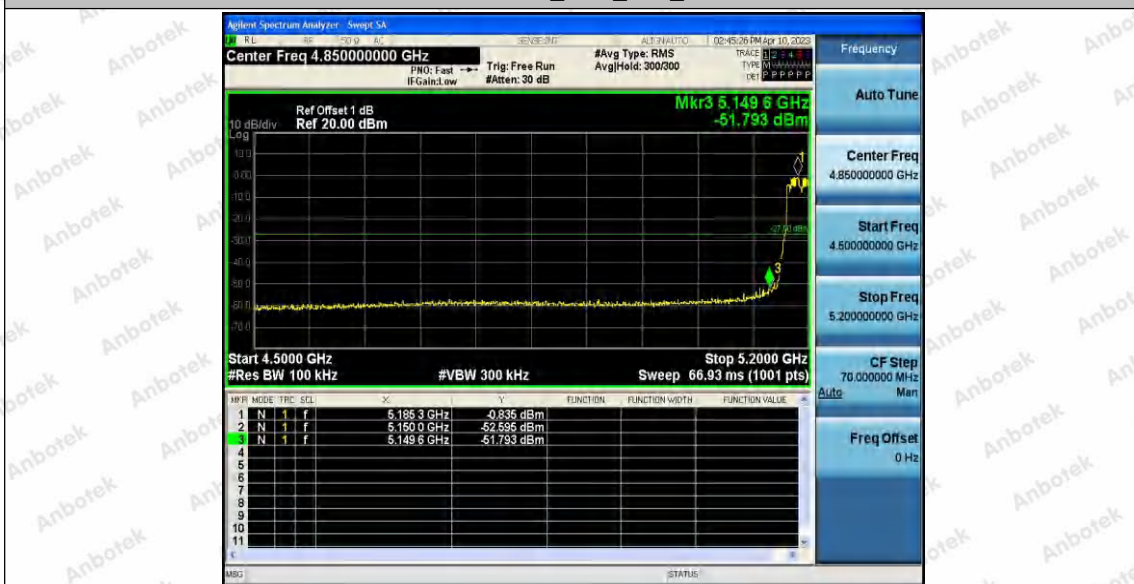

Hotline 400-003-0500  
www.anbotek.com.cn

11AC20SISO\_Ant1\_High\_5700

11AC40SISO\_Ant1\_Low\_5190