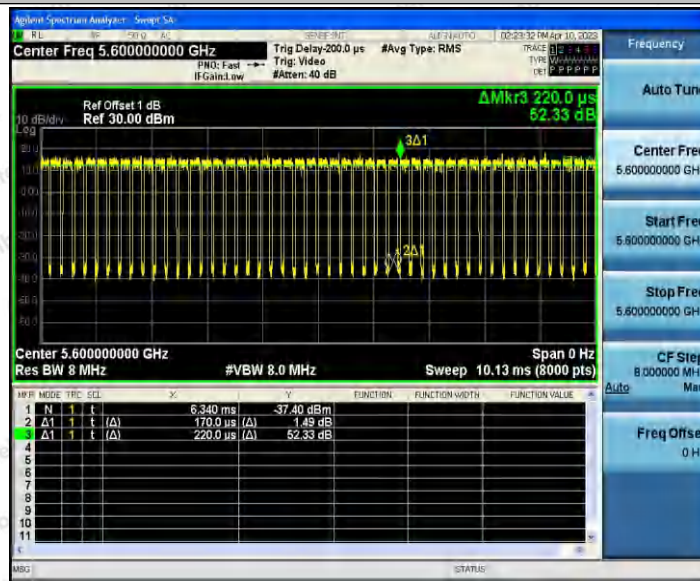

Hotline 400-003-0500  
www.anbotek.com.cn

11AC20SISO\_Ant1\_5600

11AC20SISO\_Ant1\_5700

11AC20SISO\_Ant1\_5745