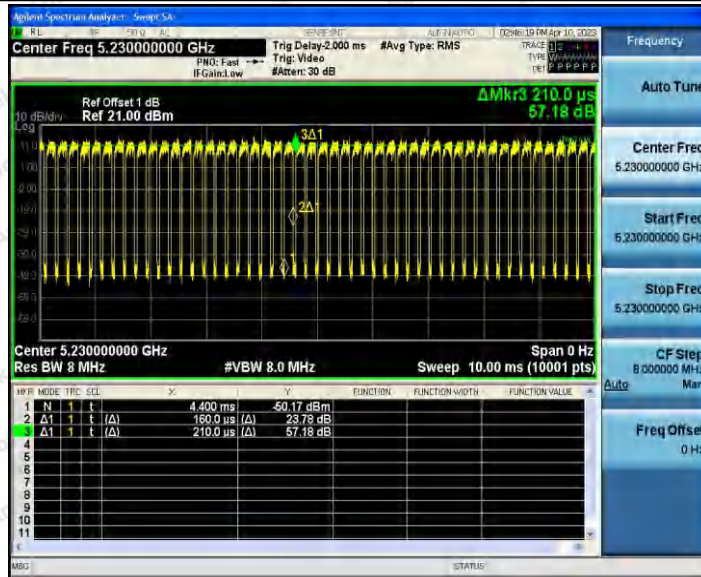

Hotline 400-003-0500  
www.anbotek.com.cn

11AC40SISO\_Ant1\_5190

11AC40SISO\_Ant1\_5230

11AC40SISO\_Ant1\_5270