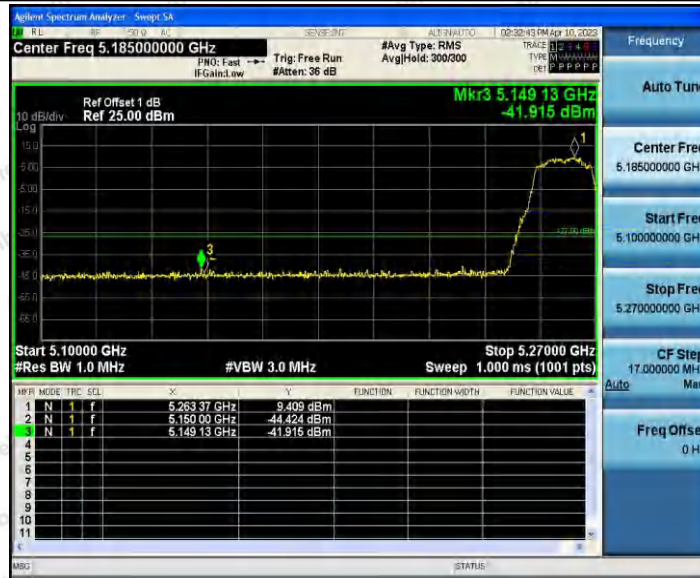

11AC20SISO_Ant1_High_5320