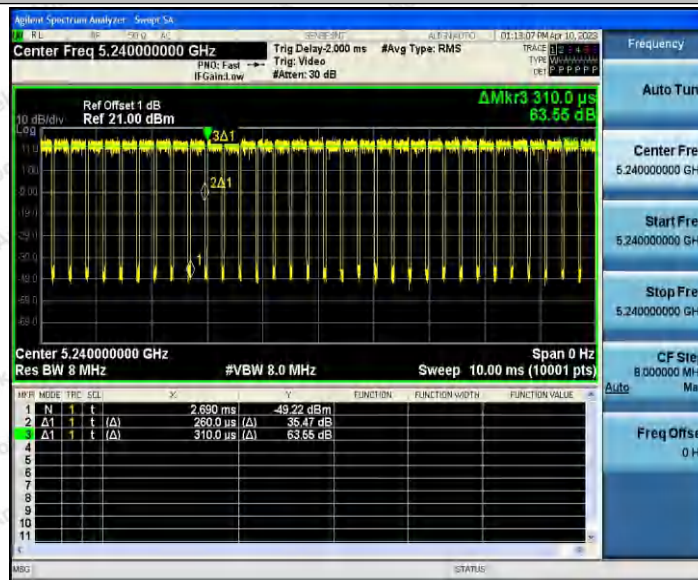

Hotline 400-003-0500  
 www.anbotek.com.cn

11AX20SISO\_Ant1\_5200

11AX20SISO\_Ant1\_5240

11AX20SISO\_Ant1\_5260