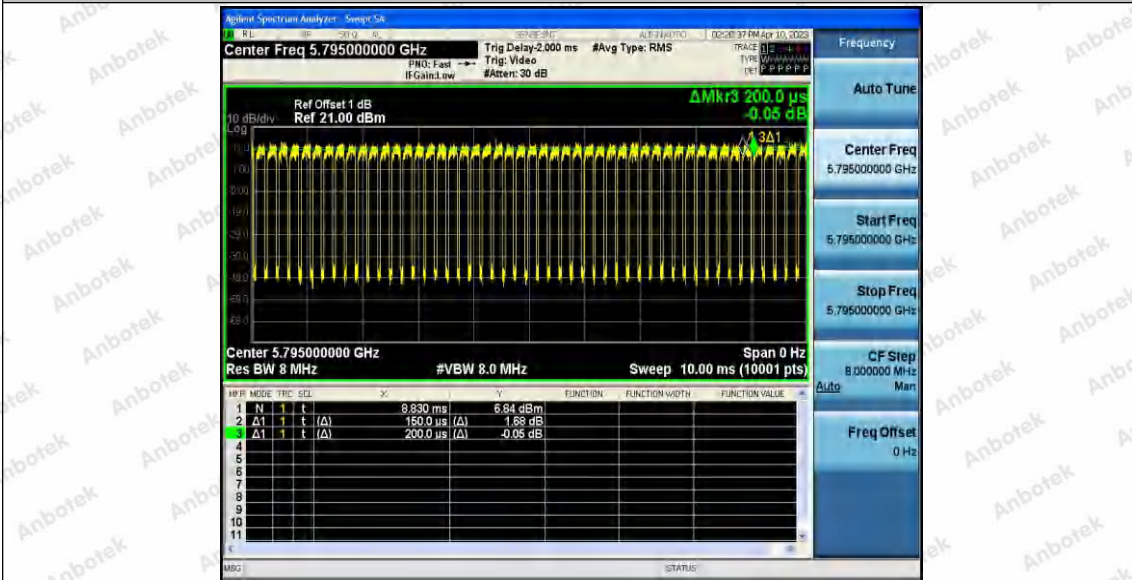

Hotline 400-003-0500  
 www.anbotek.com.cn

11AC40SISO\_Ant1\_5795

11AX20SISO\_Ant1\_5180