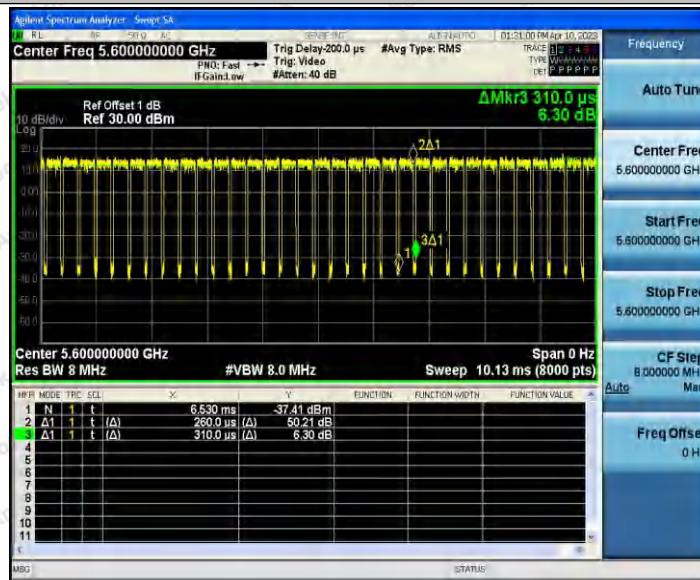

Hotline 400-003-0500  
 www.anbotek.com.cn

11AX20SISO\_Ant1\_5500

11AX20SISO\_Ant1\_5600

11AX20SISO\_Ant1\_5700