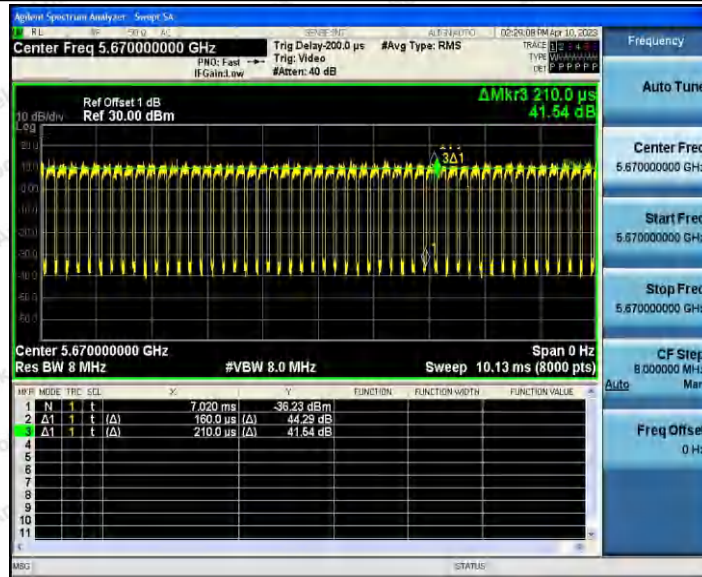

11AC40SISO_Ant1_5755

Shenzhen Anbotek Compliance Laboratory Limited

Address: 1/F., Building D, Sogood Science and Technology Park, Sanwei Community, Hangcheng Street, Bao'an District, Shenzhen, Guangdong, China.
Tel: (86) 0755-26066440 Fax: (86) 0755-26014772 Email: service@anbotek.com

Hotline 400-003-0500
www.anbotek.com.cn