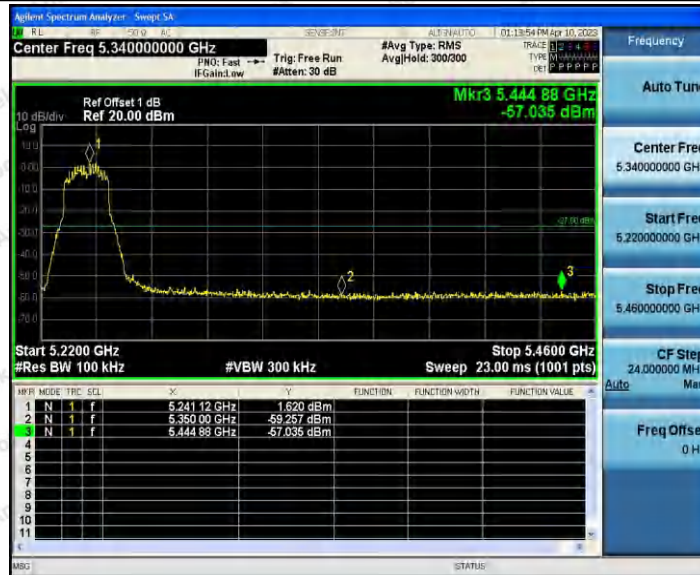

11AX20SISO_Ant1_Low_5260

Shenzhen Anbotek Compliance Laboratory Limited

Address: 1/F., Building D, Sogood Science and Technology Park, Sanwei Community, Hangcheng Street, Bao'an District, Shenzhen, Guangdong, China.
Tel: (86) 0755-26066440 Fax: (86) 0755-26014772 Email: service@anbotek.com

Hotline
400-003-0500
www.anbotek.com.cn