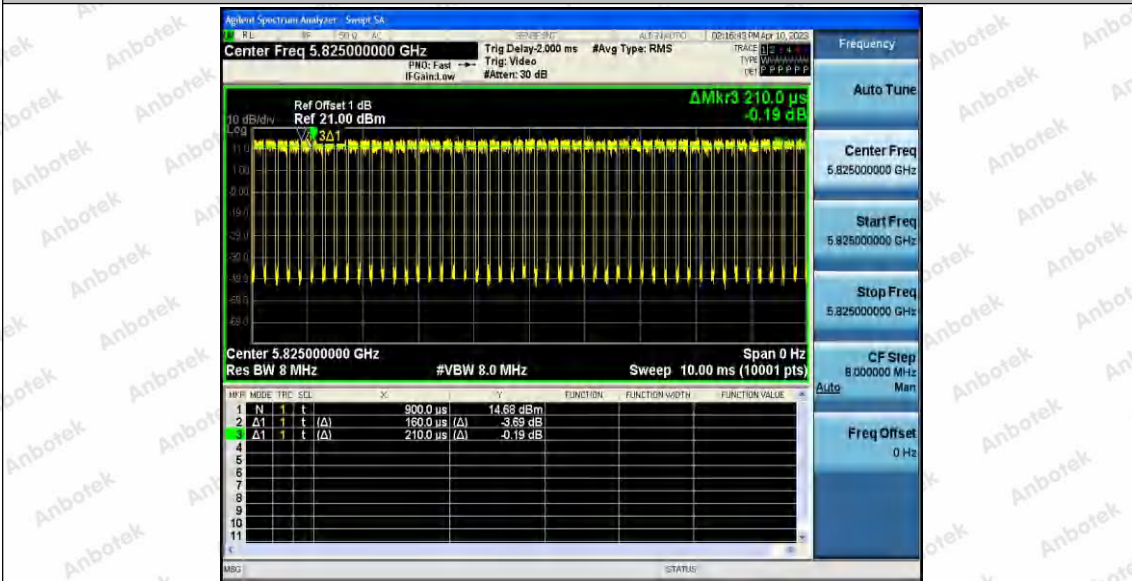

Hotline  
 400-003-0500  
[www.anbotek.com.cn](http://www.anbotek.com.cn)

11AC20SISO\_Ant1\_5785

11AC20SISO\_Ant1\_5825