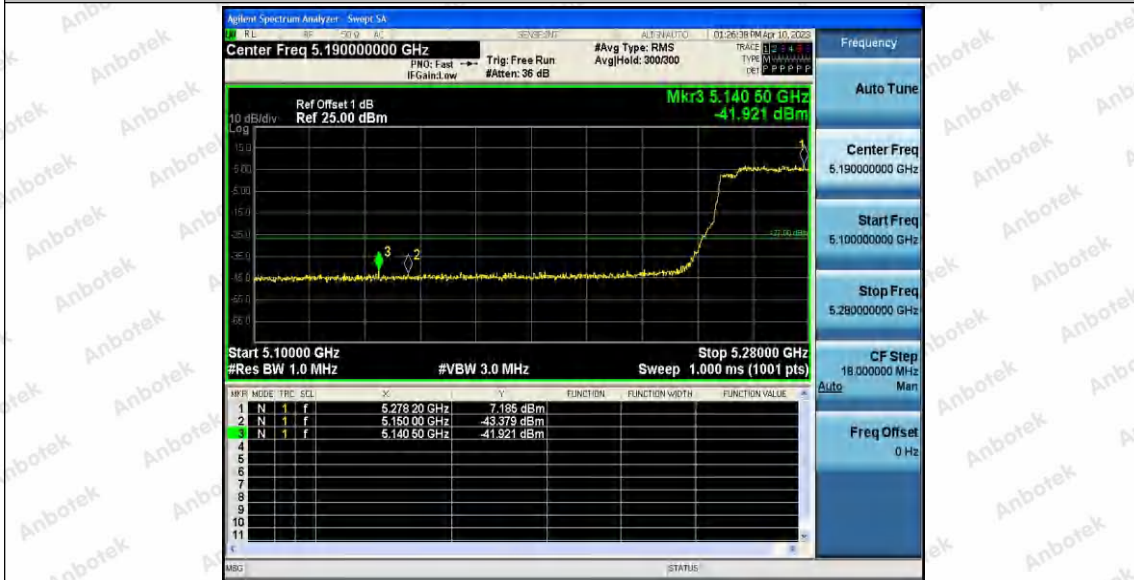

11AX40SISO_Ant1_High_5310