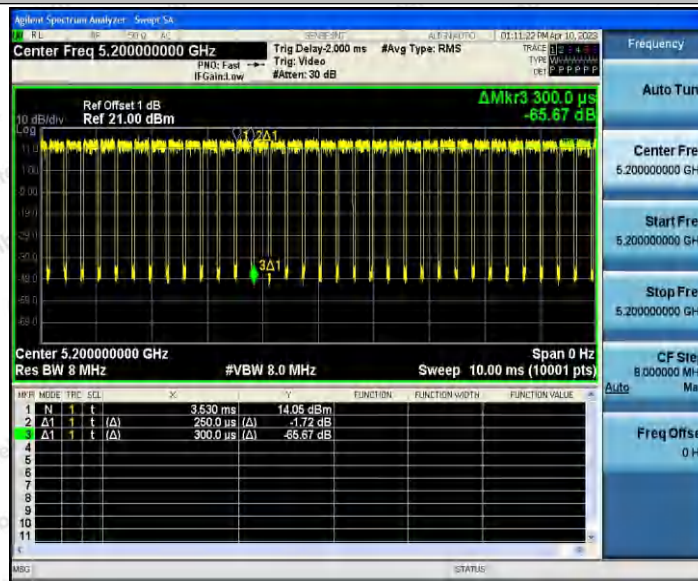

11AX20SISO_Ant1_5200

11AX20SISO_Ant1_5240