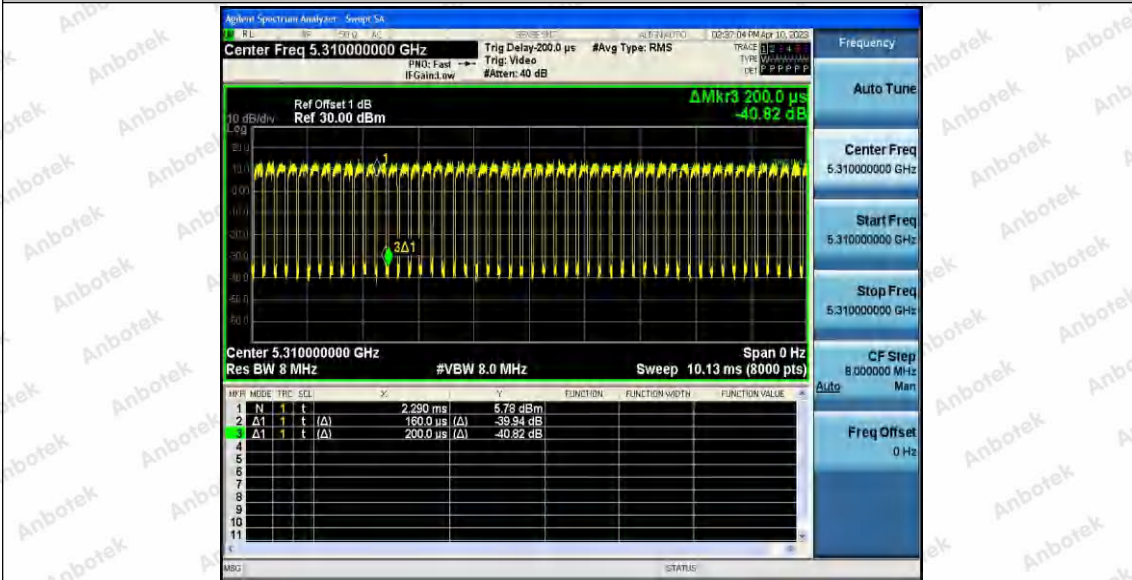

Hotline 400-003-0500  
 www.anbotek.com.cn

11AC40SISO\_Ant1\_5310

11AC40SISO\_Ant1\_5510