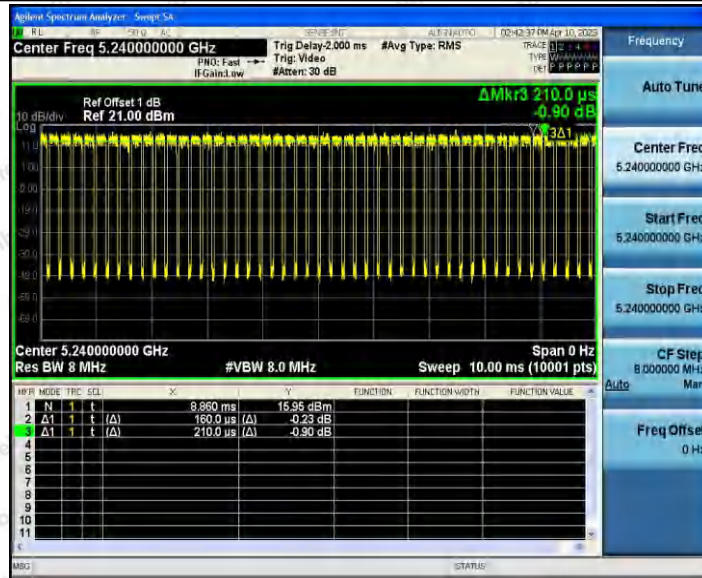

11AC20SISO_Ant1_5240