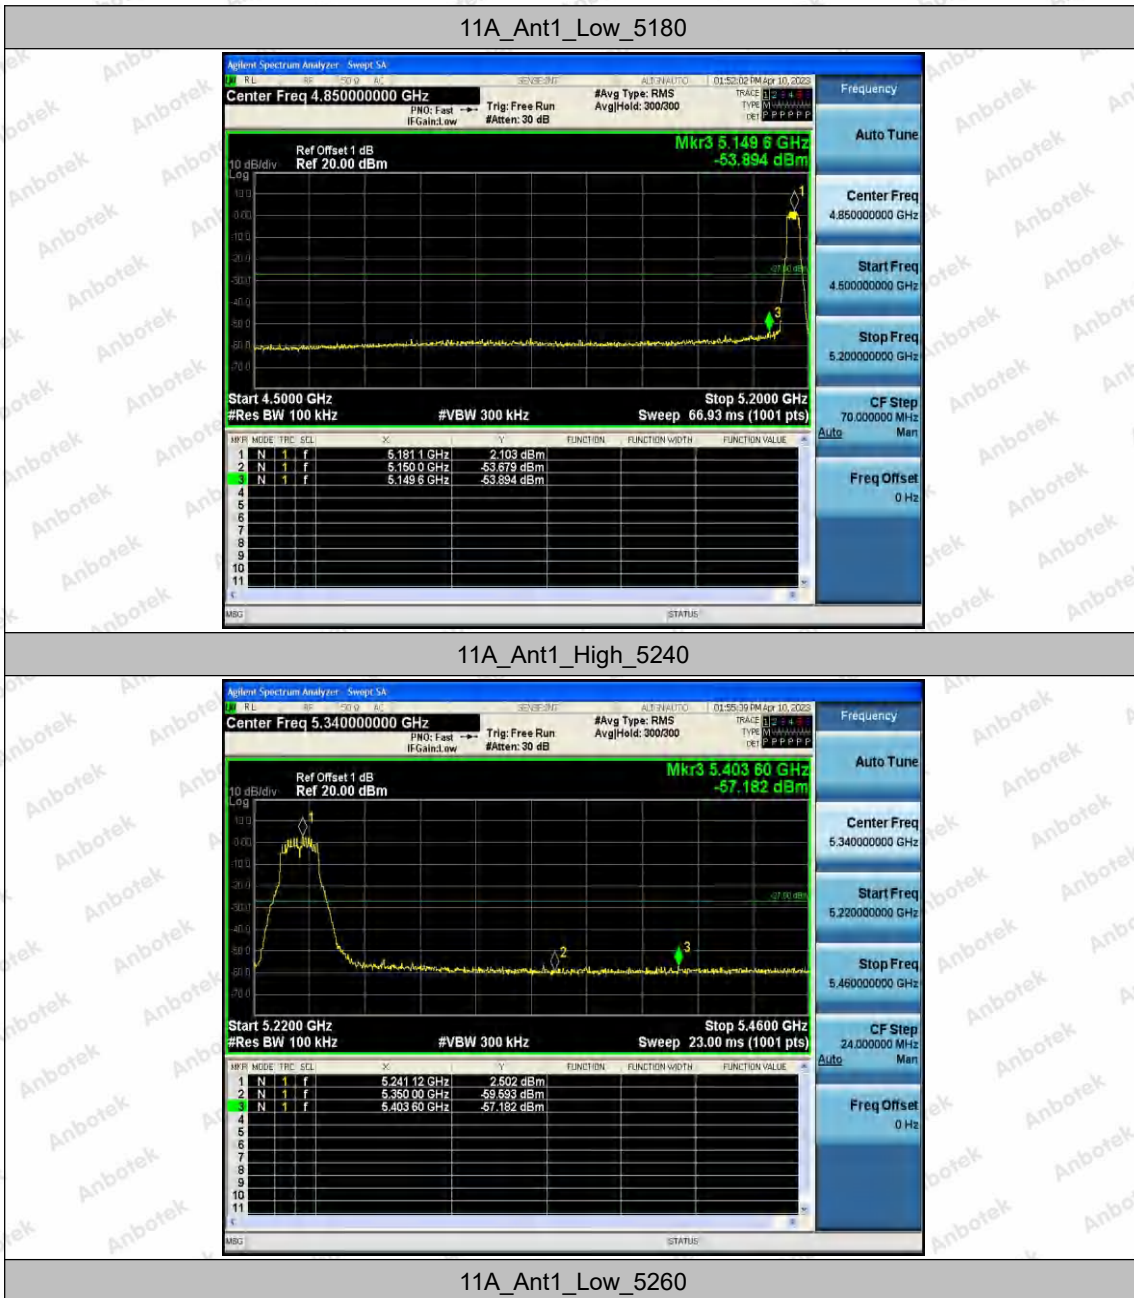

Test Graphs B1/2/3

Shenzhen Anbotek Compliance Laboratory Limited

Address: 1/F., Building D, Sogood Science and Technology Park, Sanwei Community, Hangcheng Street, Bao'an District, Shenzhen, Guangdong, China.
Tel: (86) 0755-26066440 Fax: (86) 0755-26014772 Email: service@anbotek.com

Hotline
400-003-0500
www.anbotek.com.cn