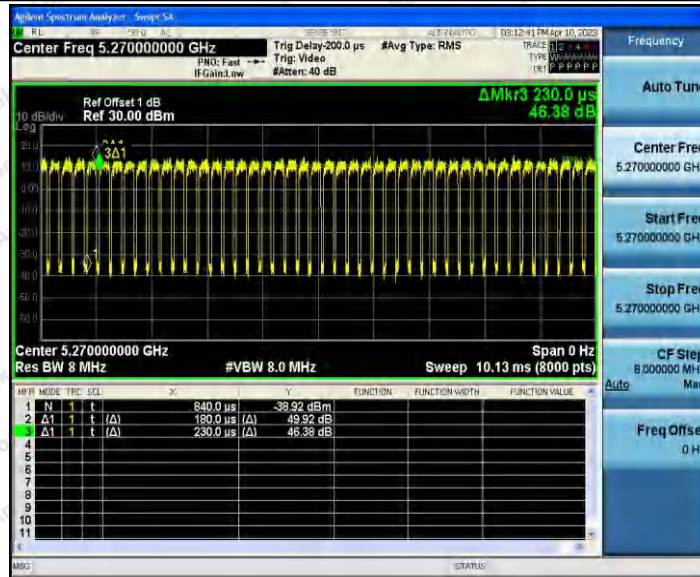

11N40SISO_Ant1_5310

Shenzhen Anbotek Compliance Laboratory Limited

Address: 1/F., Building D, Sogood Science and Technology Park, Sanwei Community, Hangcheng Street, Bao'an District, Shenzhen, Guangdong, China.
Tel: (86) 0755-26066440 Fax: (86) 0755-26014772 Email: service@anbotek.com

Hotline 400-003-0500
www.anbotek.com.cn