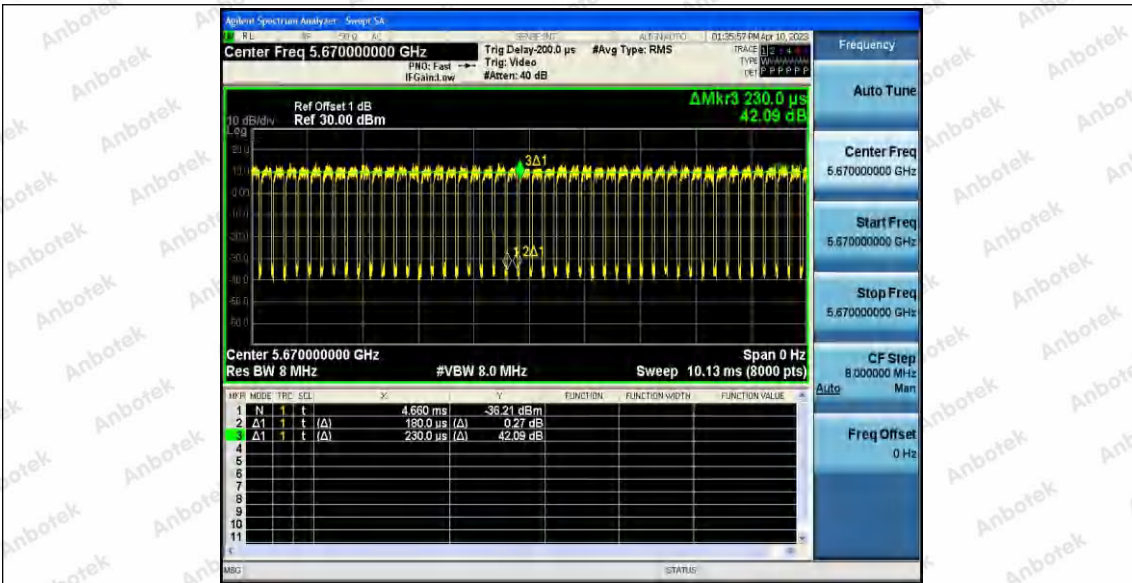

11AX40SISO_Ant1_5755