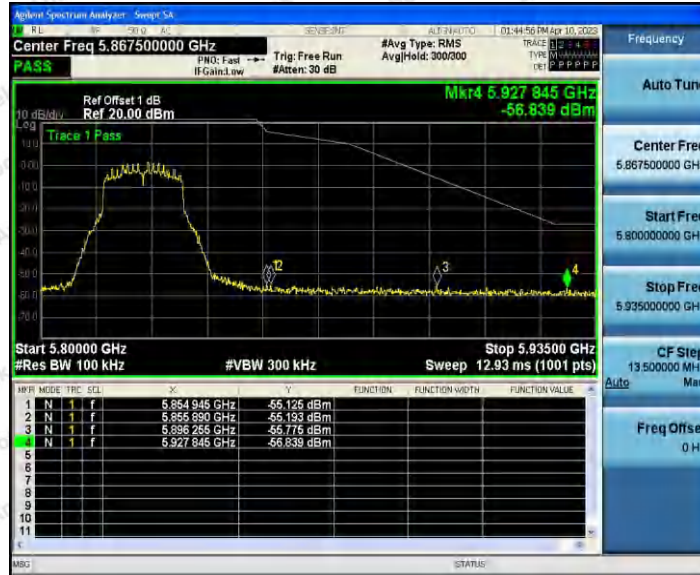

11AX40SISO_Ant1_Low_5755

Shenzhen Anbotek Compliance Laboratory Limited

Address: 1/F., Building D, Sogood Science and Technology Park, Sanwei Community, Hangcheng Street, Bao'an District, Shenzhen, Guangdong, China.
Tel: (86) 0755-26066440 Fax: (86) 0755-26014772 Email: service@anbotek.com

Hotline
400-003-0500
www.anbotek.com.cn