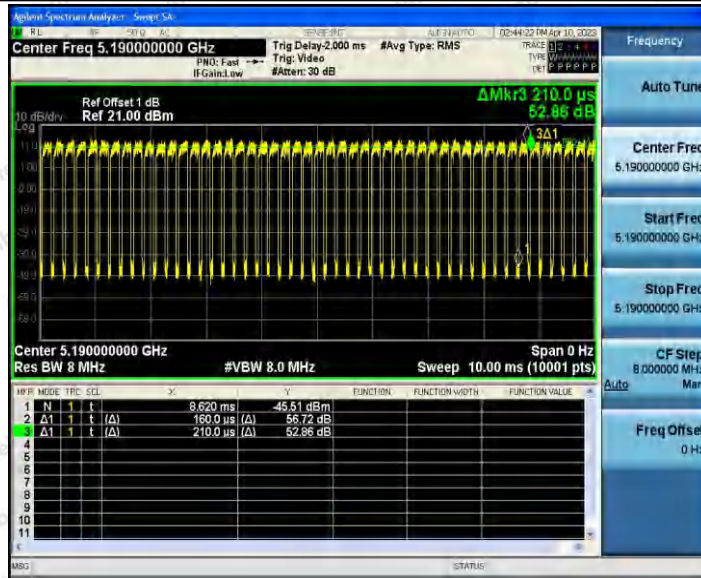

11AC40SISO_Ant1_5230