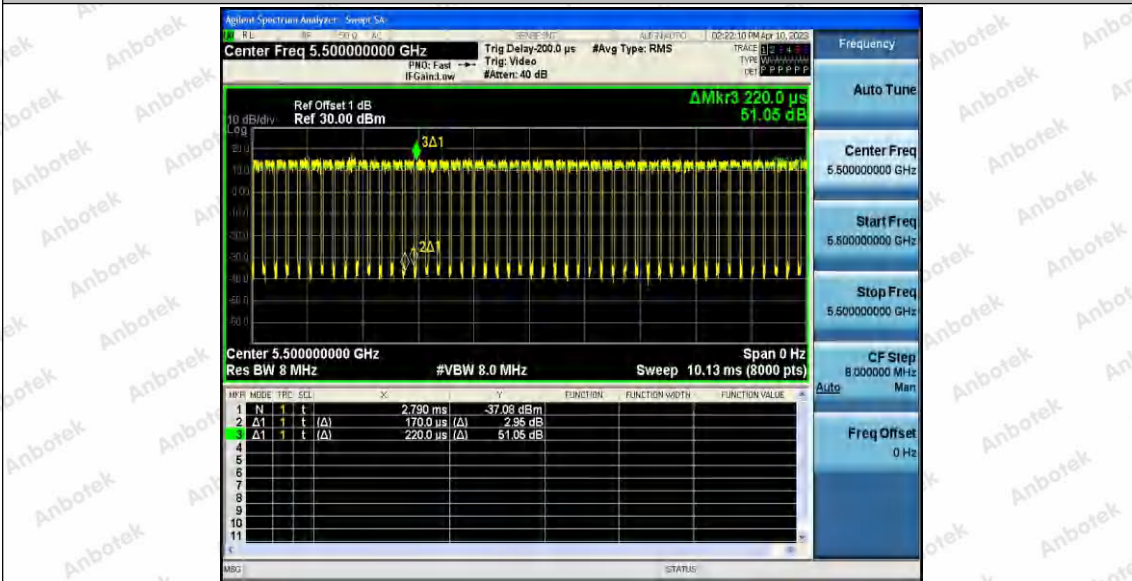

11AC20SISO_Ant1_5500

Shenzhen Anbotek Compliance Laboratory Limited

Address: 1/F., Building D, Sogood Science and Technology Park, Sanwei Community, Hangcheng Street, Bao'an District, Shenzhen, Guangdong, China.
Tel: (86) 0755-26066440 Fax: (86) 0755-26014772 Email: service@anbotek.com

Hotline 400-003-0500
www.anbotek.com.cn