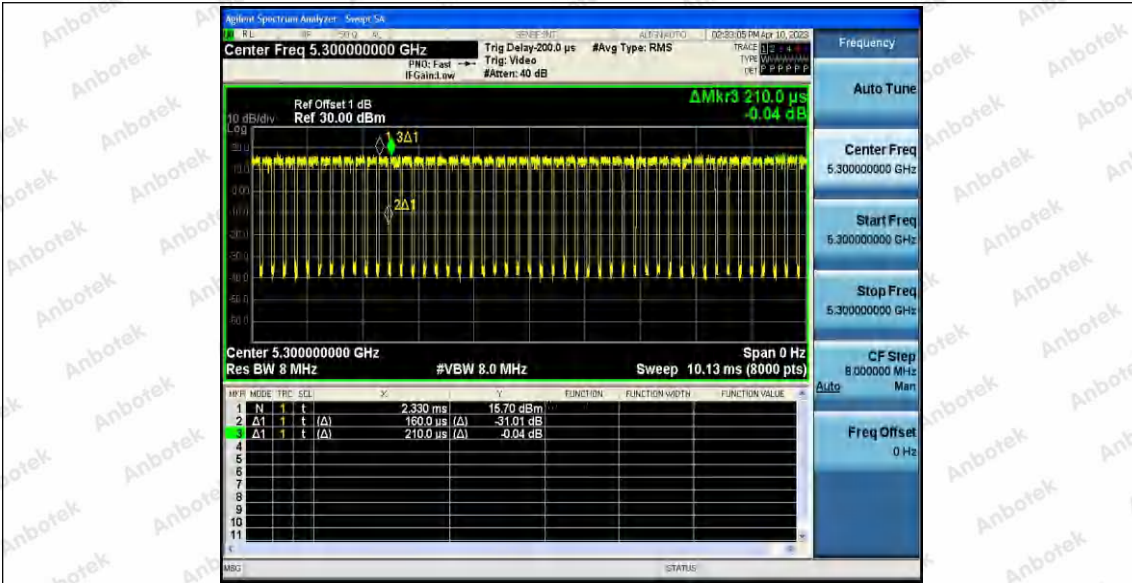

11AC20SISO_Ant1_5300