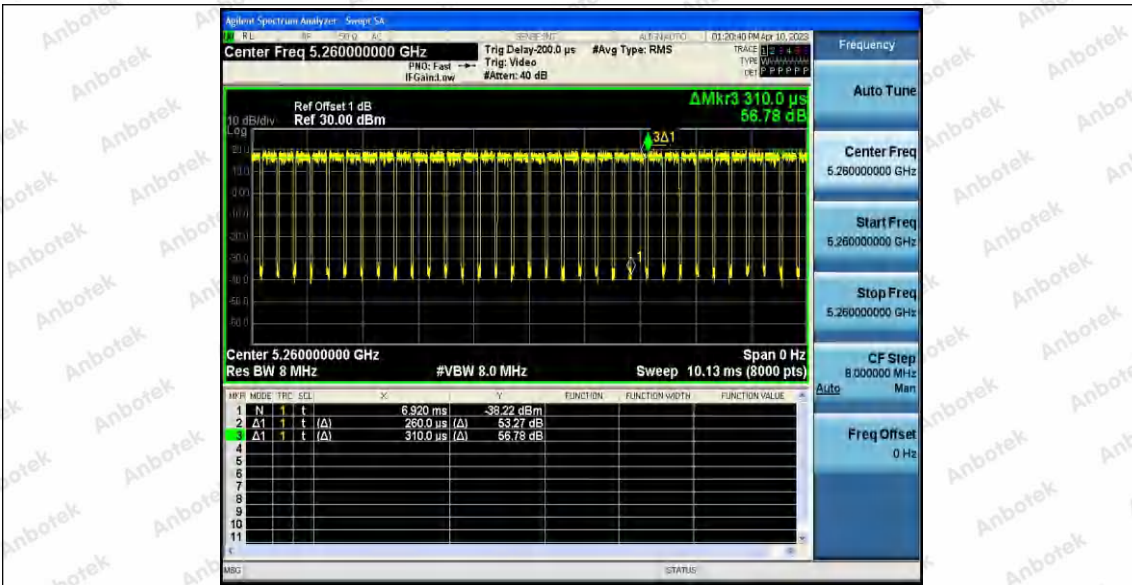

11AX20SISO_Ant1_5300