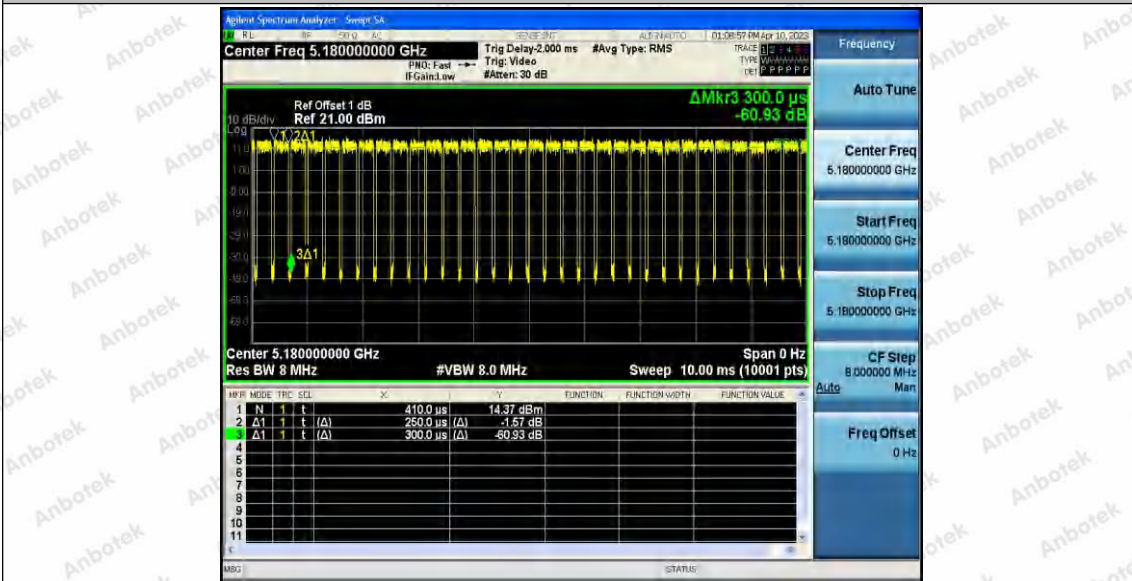

Hotline 400-003-0500  
 www.anbotek.com.cn

11AC40SISO\_Ant1\_5795

11AX20SISO\_Ant1\_5180