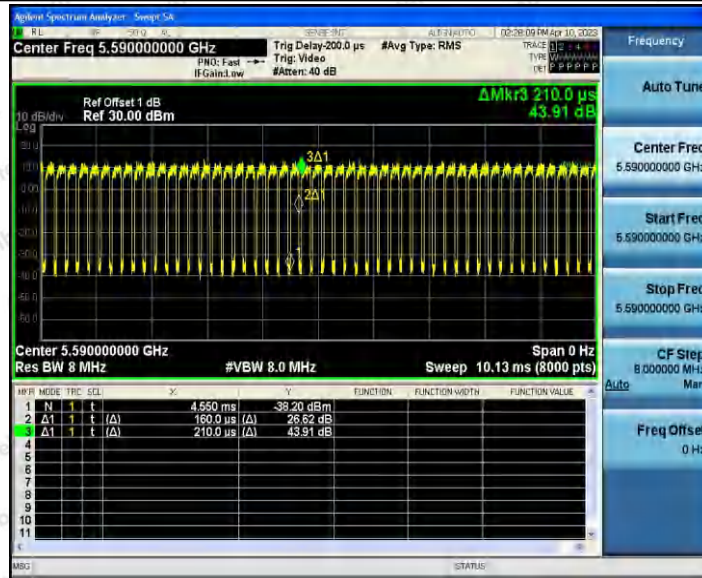

11AC40SISO_Ant1_5590

11AC40SISO_Ant1_5670