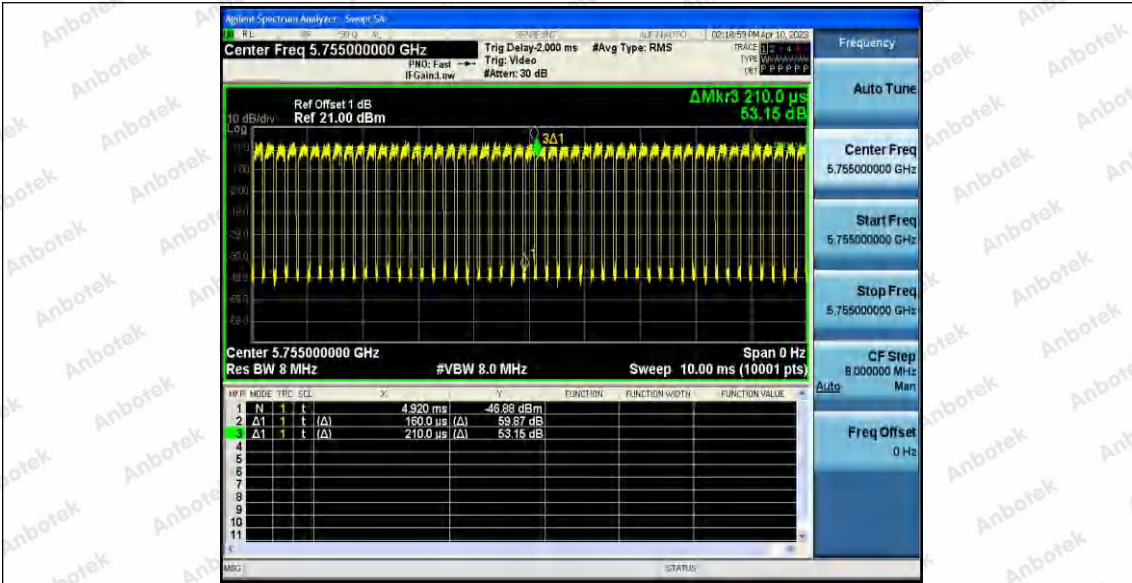

11AC40SISO_Ant1_5795