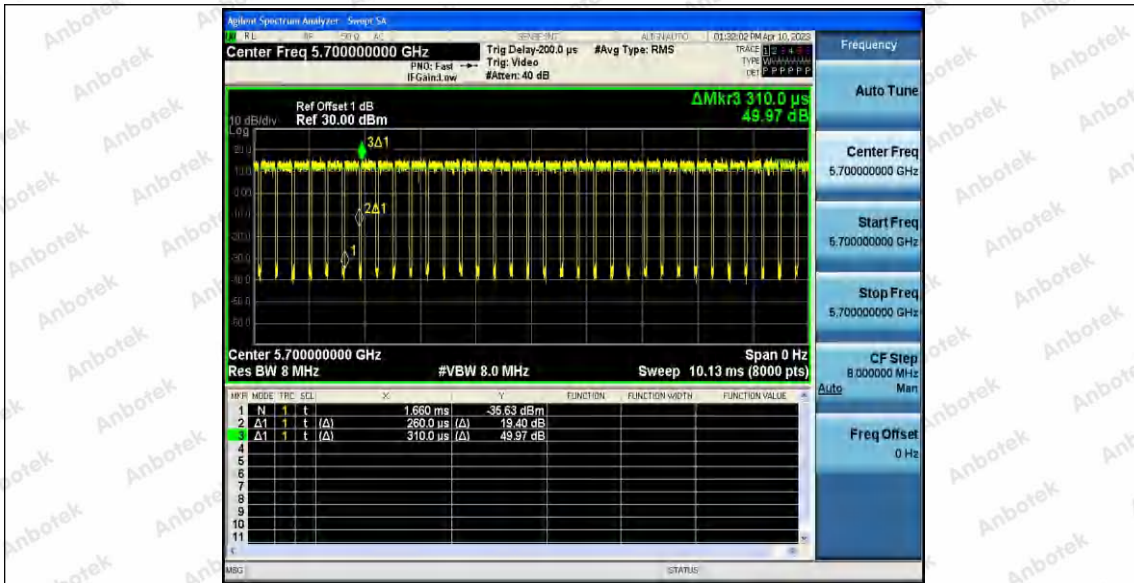

11AX20SISO_Ant1_5745