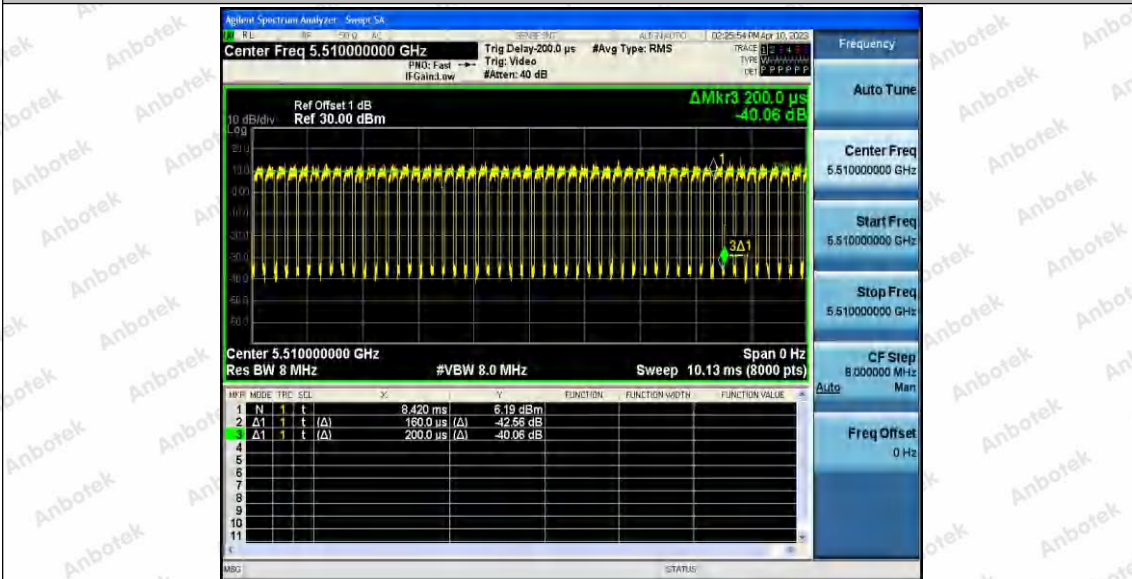

Hotline 400-003-0500  
 www.anbotek.com.cn

11AC40SISO\_Ant1\_5310

11AC40SISO\_Ant1\_5510