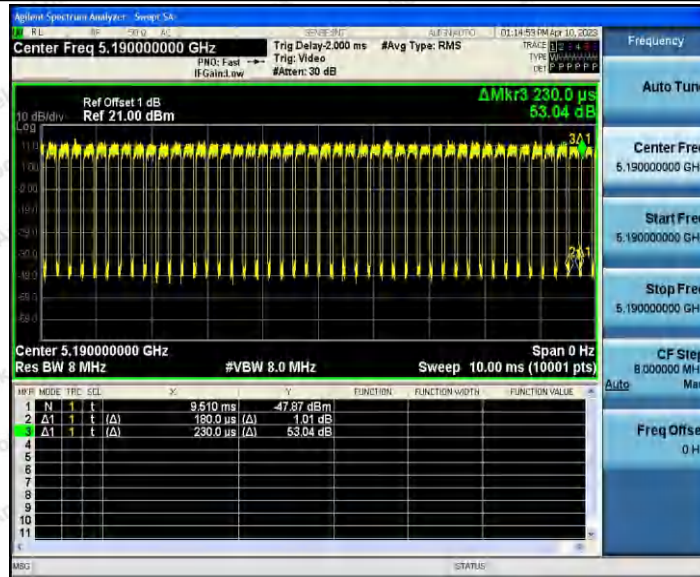

11AX40SISO_Ant1_5190

11AX40SISO_Ant1_5230

Shenzhen Anbotek Compliance Laboratory Limited

Address: 1/F., Building D, Sogood Science and Technology Park, Sanwei Community, Hangcheng Street, Bao'an District, Shenzhen, Guangdong, China.
Tel: (86) 0755-26066440 Fax: (86) 0755-26014772 Email: service@anbotek.com

Hotline 400-003-0500
www.anbotek.com.cn