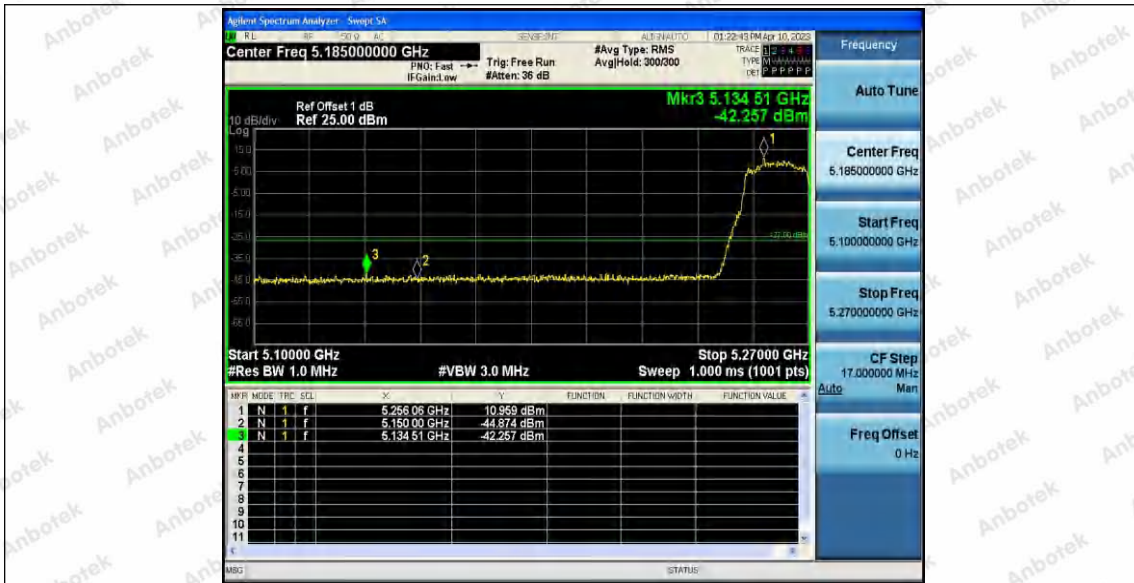

11AX20SISO_Ant1_High_5320