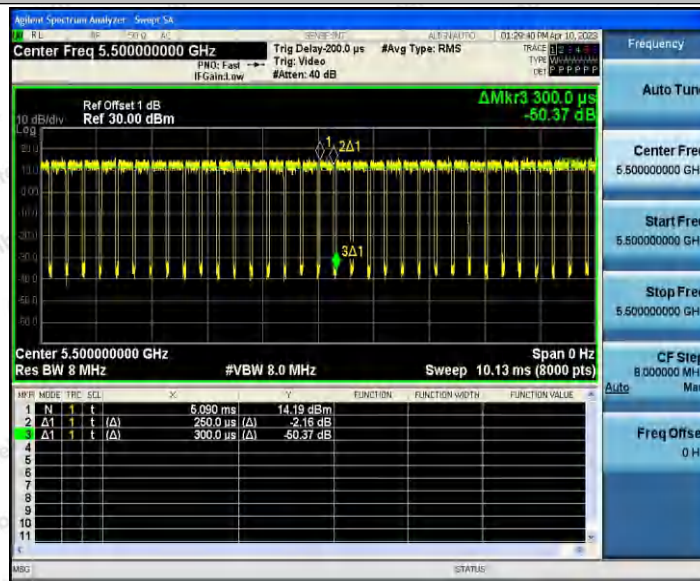

Hotline 400-003-0500  
 www.anbotek.com.cn

11AX20SISO\_Ant1\_5500

11AX20SISO\_Ant1\_5600

11AX20SISO\_Ant1\_5700