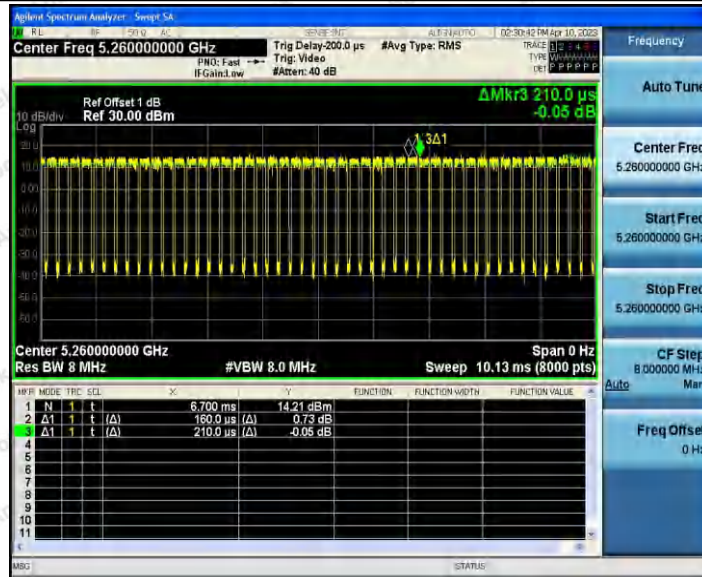

11AC20SISO_Ant1_5260

Shenzhen Anbotek Compliance Laboratory Limited

Address: 1/F., Building D, Sogood Science and Technology Park, Sanwei Community, Hangcheng Street, Bao'an District, Shenzhen, Guangdong, China.
Tel: (86) 0755-26066440 Fax: (86) 0755-26014772 Email: service@anbotek.com

Hotline 400-003-0500
www.anbotek.com.cn