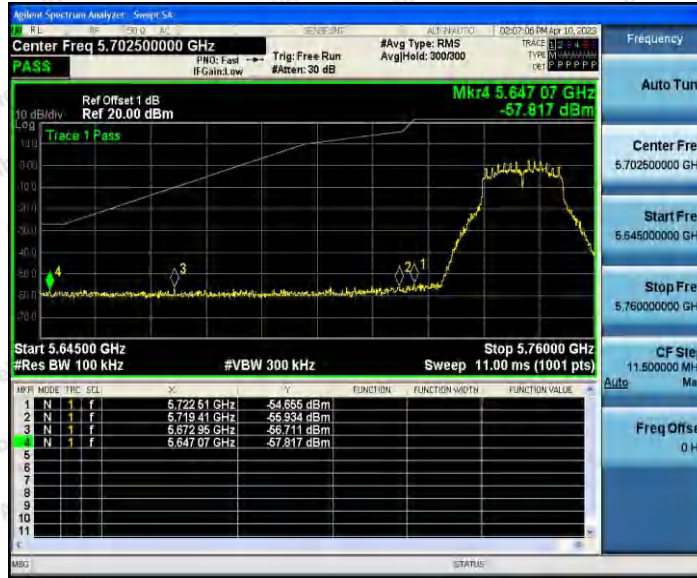

## Test Graphs B4

11A\_Ant1\_Low\_5745

11A\_Ant1\_High\_5825

11N20SISO\_Ant1\_Low\_5745