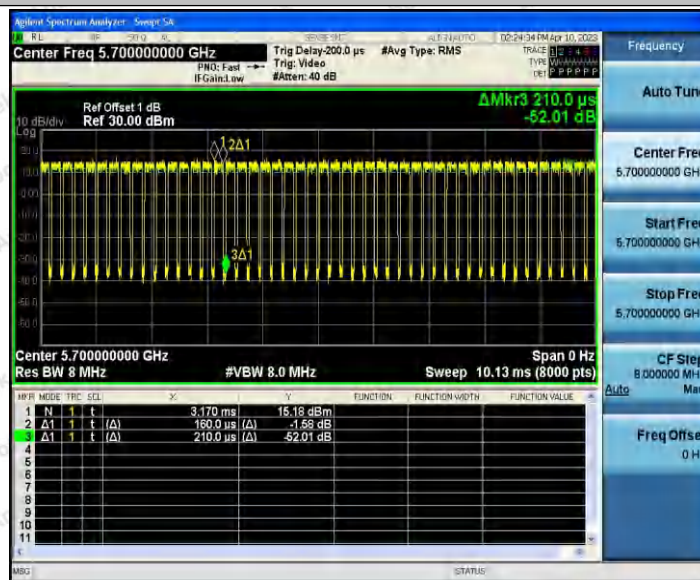

Hotline 400-003-0500  
www.anbotek.com.cn

11AC20SISO\_Ant1\_5600

11AC20SISO\_Ant1\_5700

11AC20SISO\_Ant1\_5745