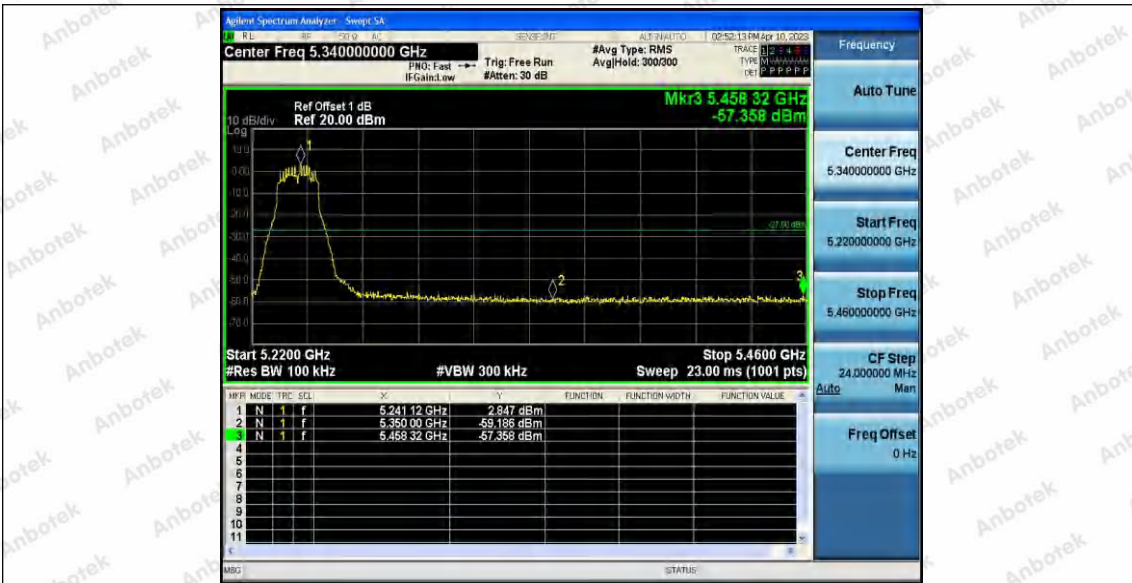

11N20SISO_Ant1_High_5240