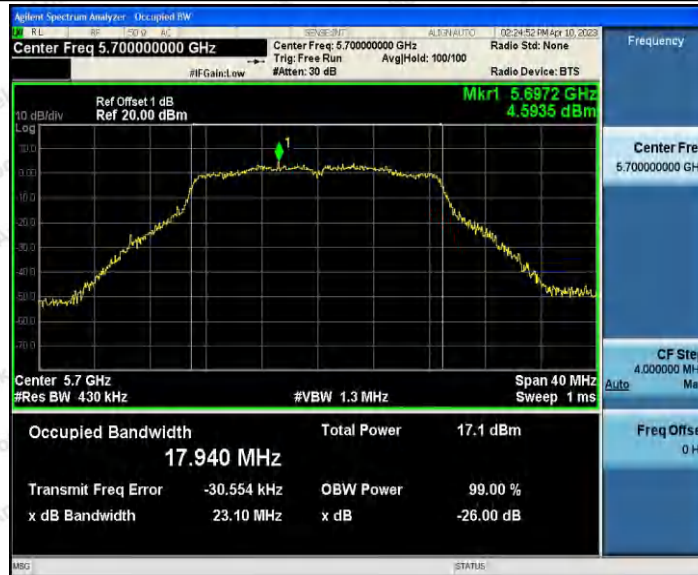

11AC20SISO_Ant1_5700

11AC20SISO_Ant1_5745

Shenzhen Anbotek Compliance Laboratory Limited

Address: 1/F., Building D, Sogood Science and Technology Park, Sanwei Community, Hangcheng Street, Bao'an District, Shenzhen, Guangdong, China.
Tel: (86) 0755-26066440 Fax: (86) 0755-26014772 Email: service@anbotek.com

Hotline
400-003-0500
www.anbotek.com.cn