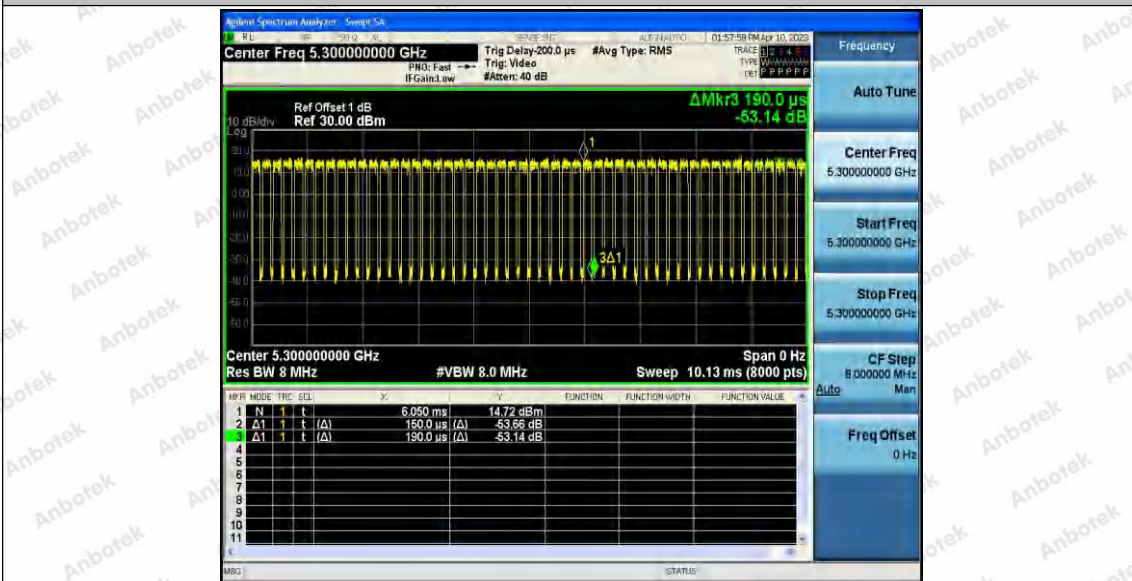

Hotline 400-003-0500
www.anbotek.com.cn

11A_Ant1_5260

11A_Ant1_5300

Shenzhen Anbotek Compliance Laboratory Limited

Address: 1/F., Building D, Sogood Science and Technology Park, Sanwei Community, Hangcheng Street, Bao'an District, Shenzhen, Guangdong, China.
 Tel: (86) 0755-26066440 Fax: (86) 0755-26014772 Email: service@anbotek.com