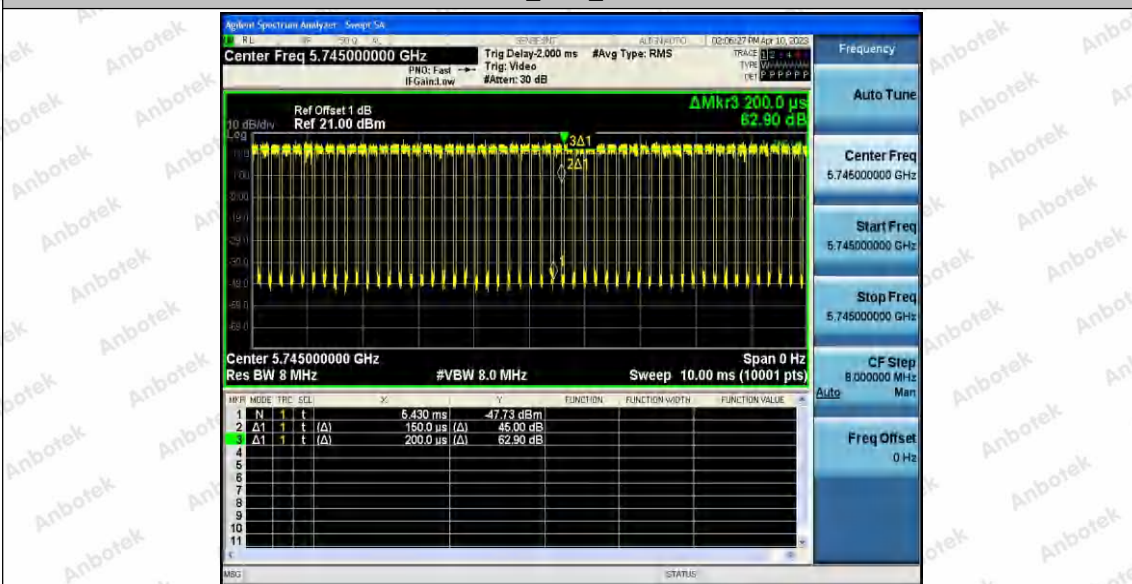

Hotline 400-003-0500
 www.anbotek.com.cn

11A_Ant1_5700

11A_Ant1_5745

Shenzhen Anbotek Compliance Laboratory Limited

Address: 1/F., Building D, Sogood Science and Technology Park, Sanwei Community, Hangcheng Street, Bao'an District, Shenzhen, Guangdong, China.
 Tel: (86) 0755-26066440 Fax: (86) 0755-26014772 Email: service@anbotek.com