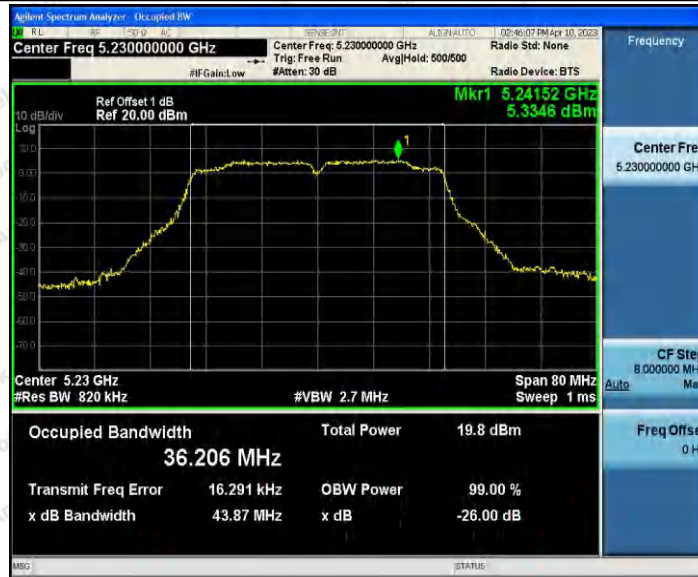

11AC40SISO_Ant1_5230

11AC40SISO_Ant1_5270

Shenzhen Anbotek Compliance Laboratory Limited

Address: 1/F., Building D, Sogood Science and Technology Park, Sanwei Community, Hangcheng Street, Bao'an District, Shenzhen, Guangdong, China.
Tel: (86) 0755-26066440 Fax: (86) 0755-26014772 Email: service@anbotek.com

Hotline 400-003-0500
www.anbotek.com.cn