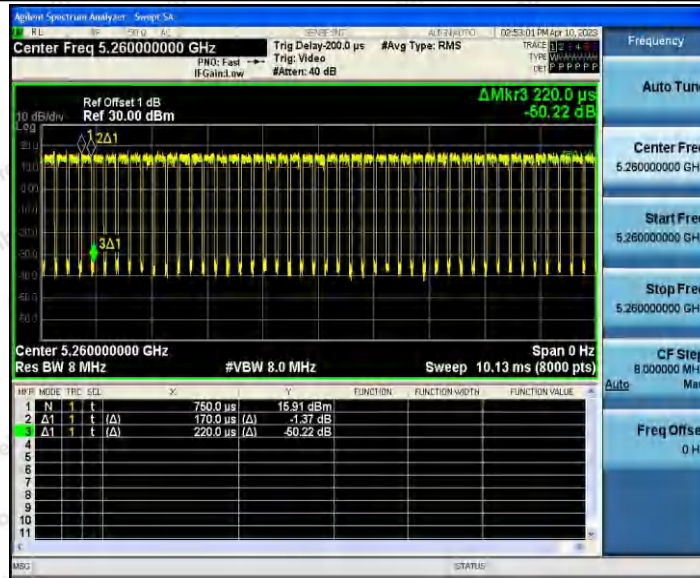

11N20SISO_Ant1_5300