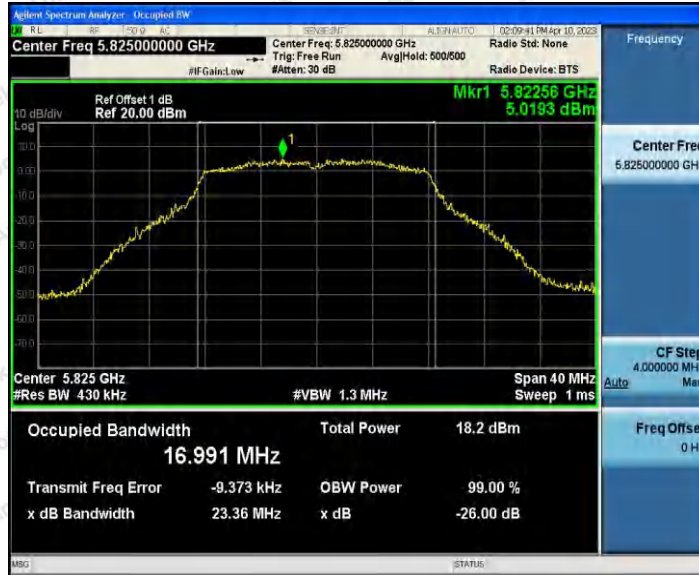

11A_Ant1_5825

11N20SISO_Ant1_5180

Shenzhen Anbotek Compliance Laboratory Limited

Address: 1/F., Building D, Sogood Science and Technology Park, Sanwei Community, Hangcheng Street, Bao'an District, Shenzhen, Guangdong, China.
Tel: (86) 0755-26066440 Fax: (86) 0755-26014772 Email: service@anbotek.com

Hotline 400-003-0500
www.anbotek.com.cn