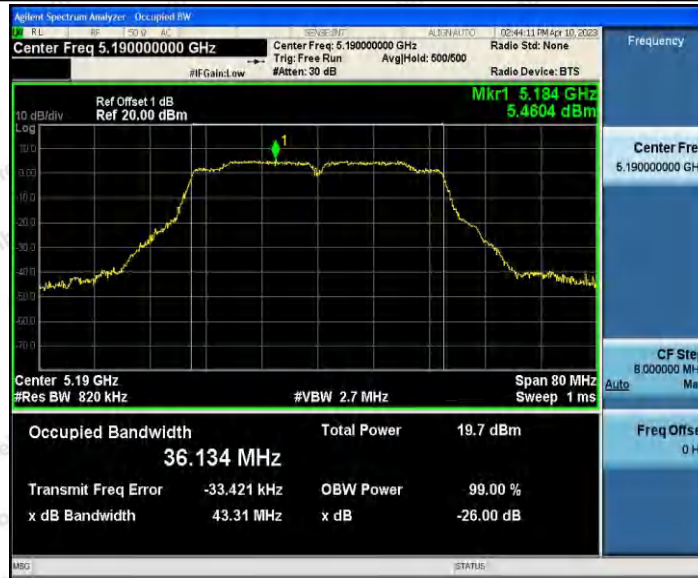

11AC40SISO_Ant1_5190