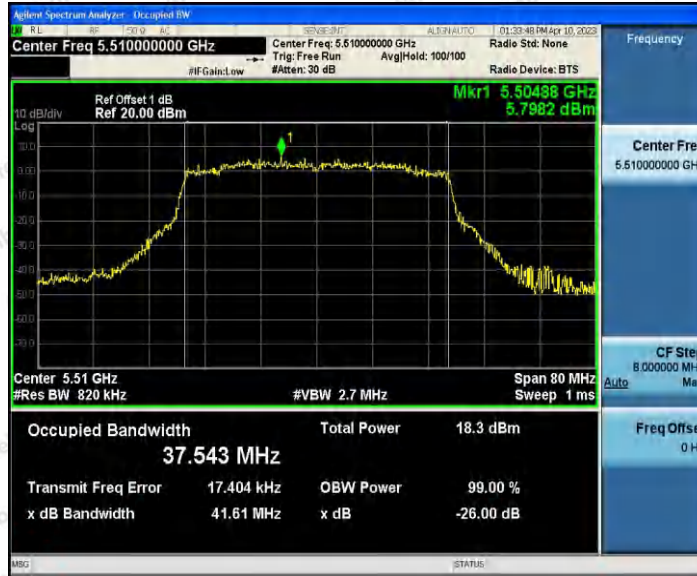

11AX40SISO_Ant1_5510