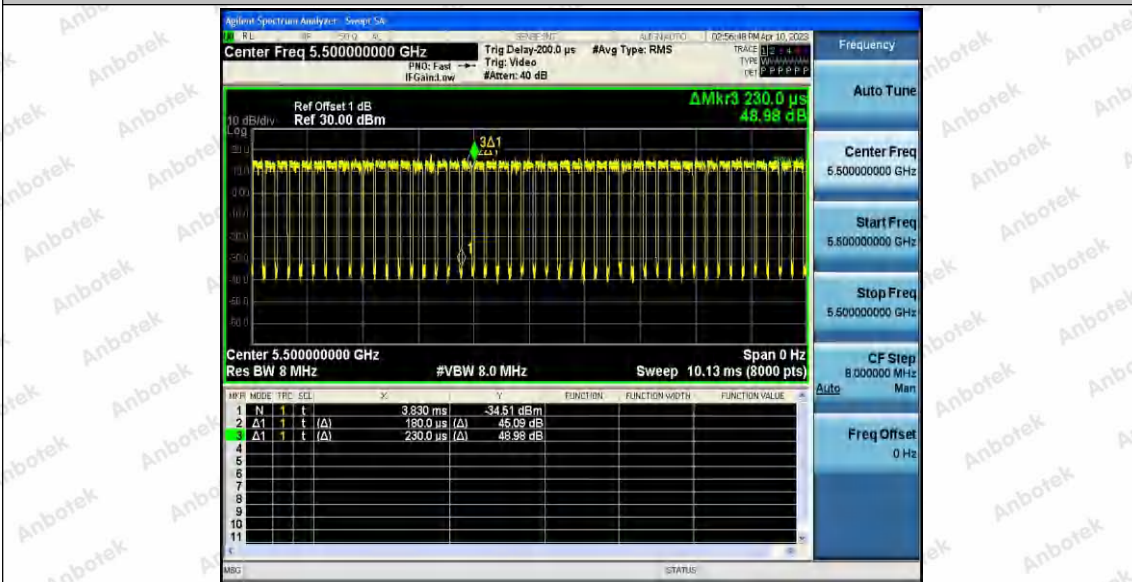

11N20SISO_Ant1_5600