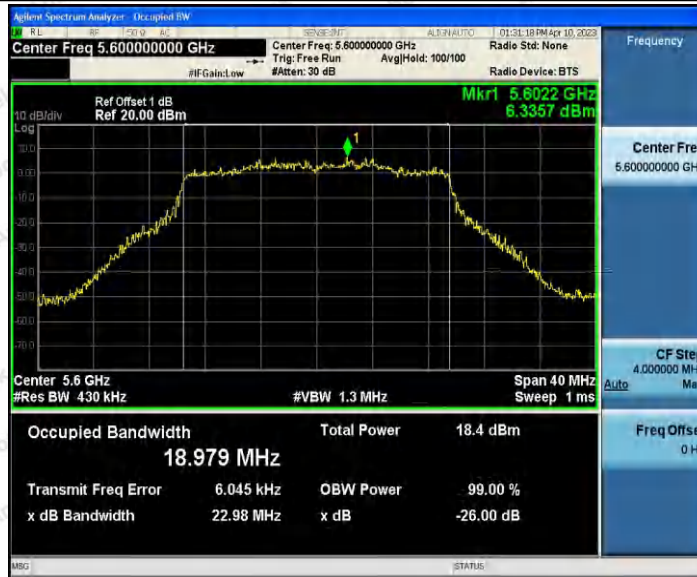

11AX20SISO_Ant1_5600

11AX20SISO_Ant1_5700

Shenzhen Anbotek Compliance Laboratory Limited

Address: 1/F., Building D, Sogood Science and Technology Park, Sanwei Community, Hangcheng Street, Bao'an District, Shenzhen, Guangdong, China.
Tel: (86) 0755-26066440 Fax: (86) 0755-26014772 Email: service@anbotek.com

Hotline 400-003-0500
www.anbotek.com.cn