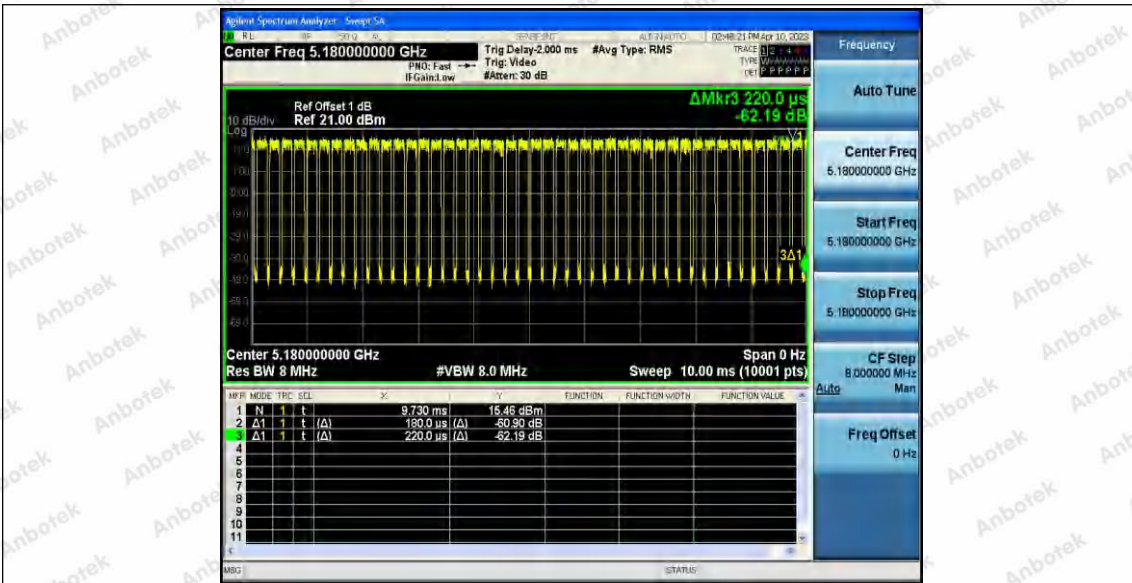

11N20SISO_Ant1_5200