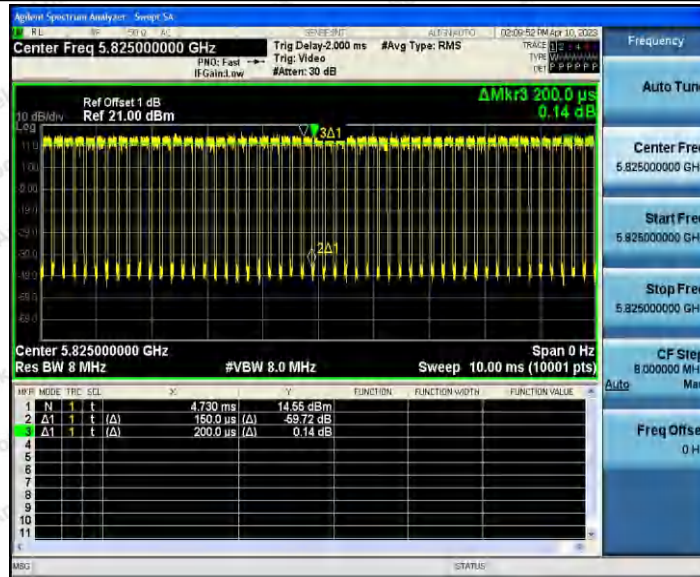

11N20SISO_Ant1_5180

Shenzhen Anbotek Compliance Laboratory Limited

Address: 1/F., Building D, Sogood Science and Technology Park, Sanwei Community, Hangcheng Street, Bao'an District, Shenzhen, Guangdong, China.
Tel: (86) 0755-26066440 Fax: (86) 0755-26014772 Email: service@anbotek.com

Hotline 400-003-0500
www.anbotek.com.cn