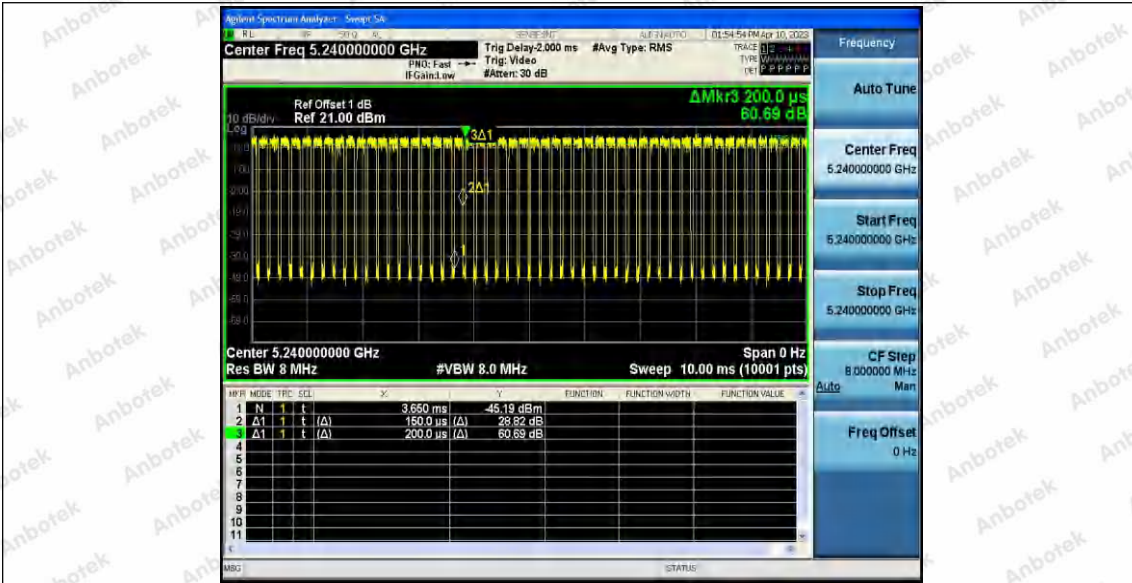

11A_Ant1_5260