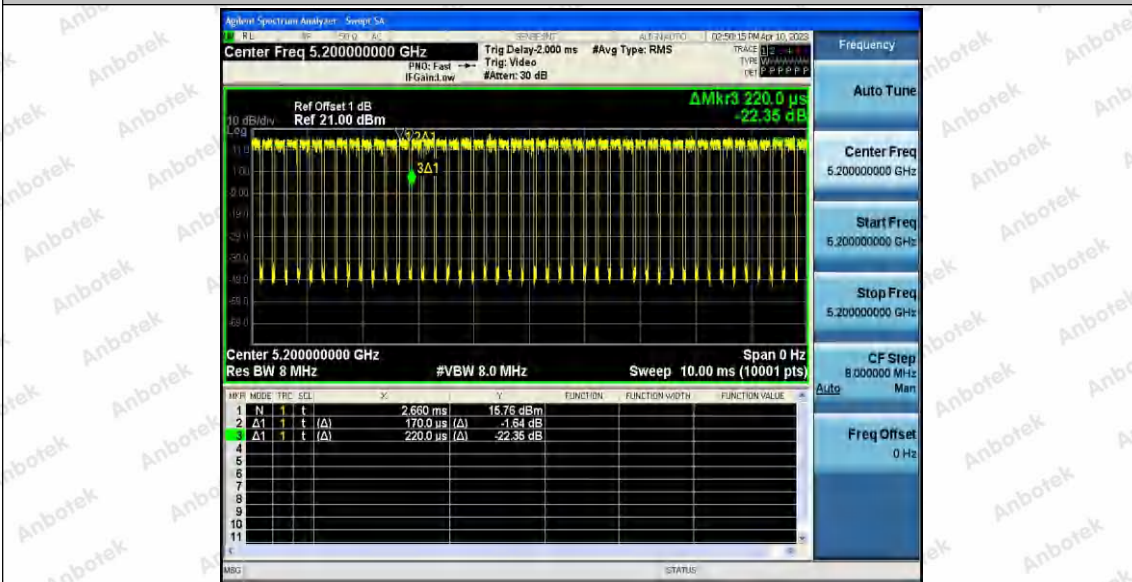

11N20SISO_Ant1_5240