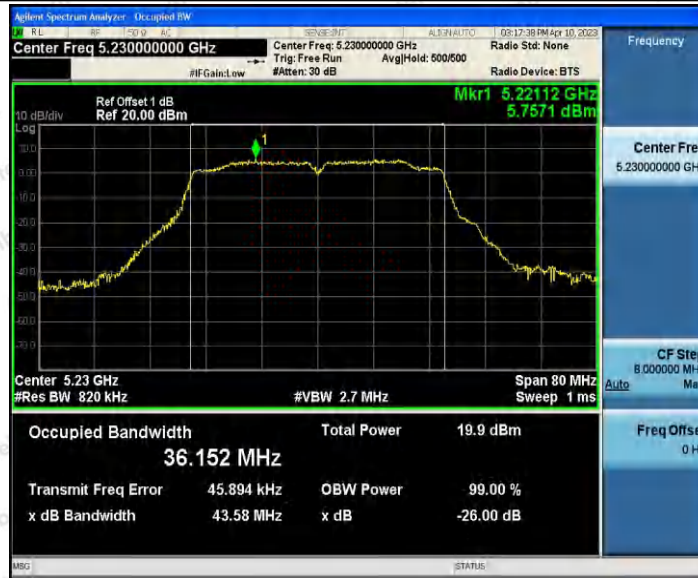

11N40SISO_Ant1_5230