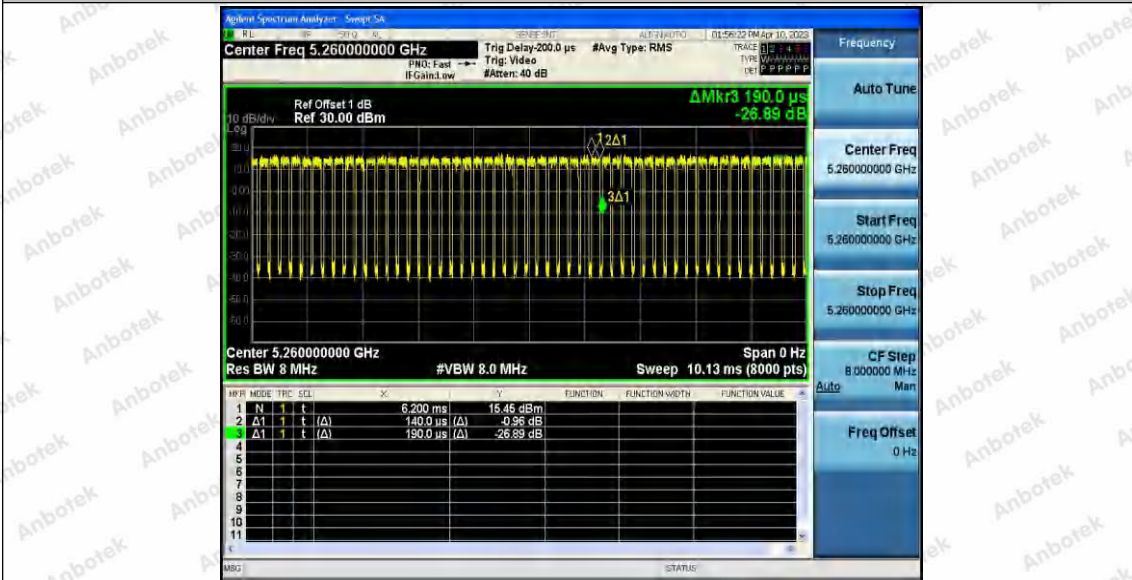

11A_Ant1_5300