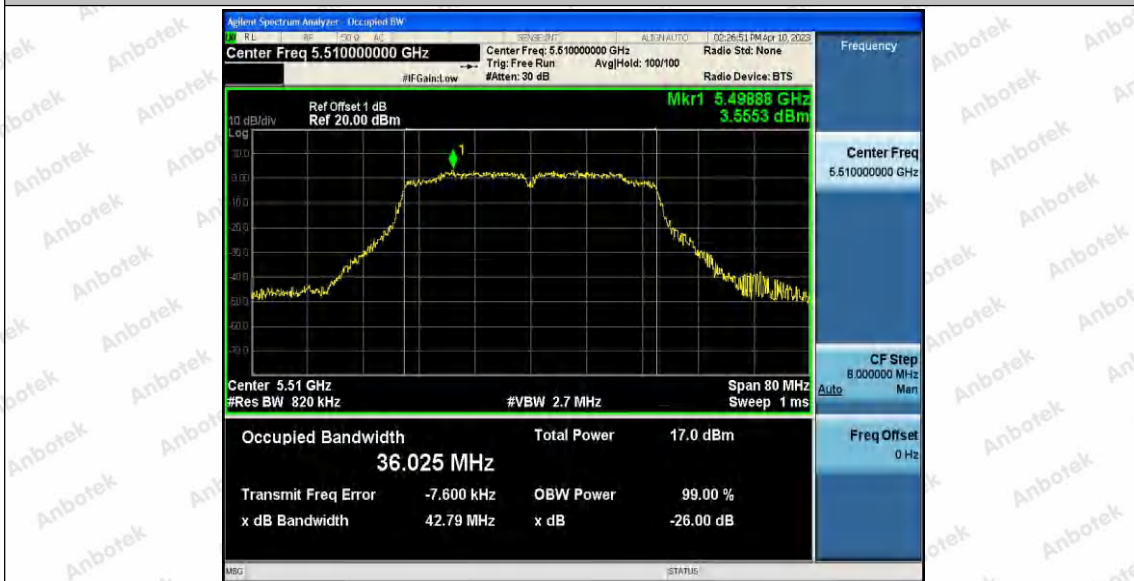

Hotline 400-003-0500
 www.anbotek.com.cn

11AC40SISO_Ant1_5310

11AC40SISO_Ant1_5510

Shenzhen Anbotek Compliance Laboratory Limited

Address: 1/F., Building D, Sogood Science and Technology Park, Sanwei Community, Hangcheng Street, Bao'an District, Shenzhen, Guangdong, China.
 Tel: (86) 0755-26066440 Fax: (86) 0755-26014772 Email: service@anbotek.com