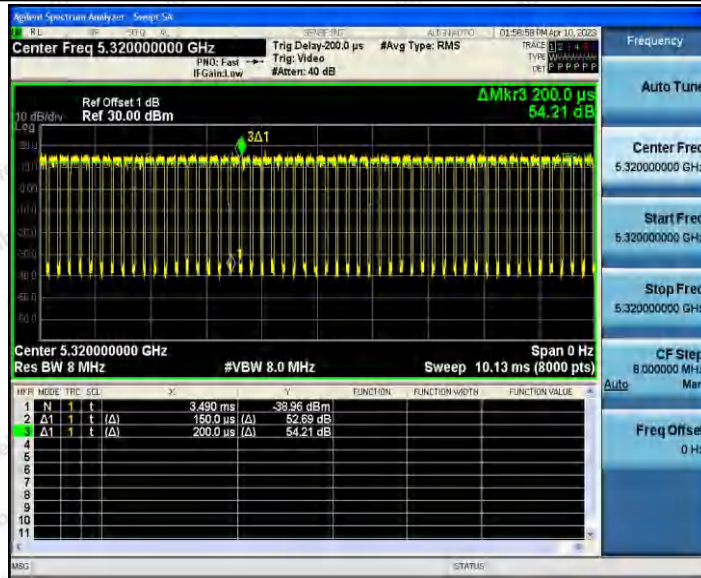

11A_Ant1_5500