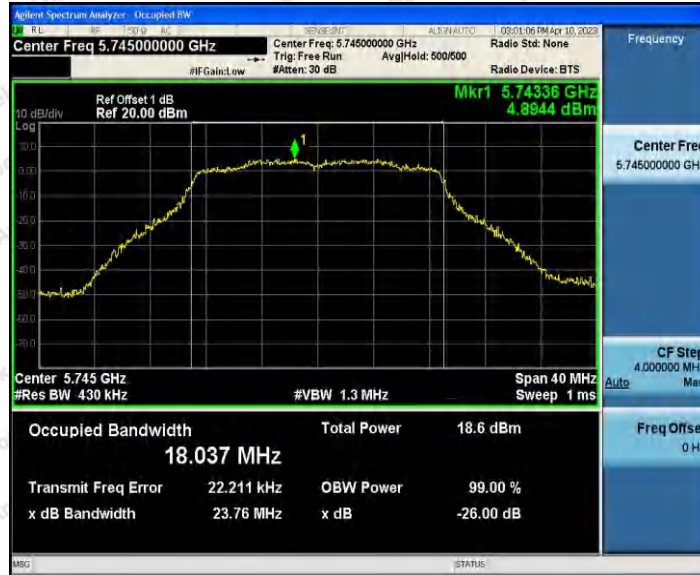

11N20SISO_Ant1_5745

11N20SISO_Ant1_5785

Shenzhen Anbotek Compliance Laboratory Limited

Address: 1/F., Building D, Sogood Science and Technology Park, Sanwei Community, Hangcheng Street, Bao'an District, Shenzhen, Guangdong, China.
Tel: (86) 0755-26066440 Fax: (86) 0755-26014772 Email: service@anbotek.com

Hotline
400-003-0500
www.anbotek.com.cn