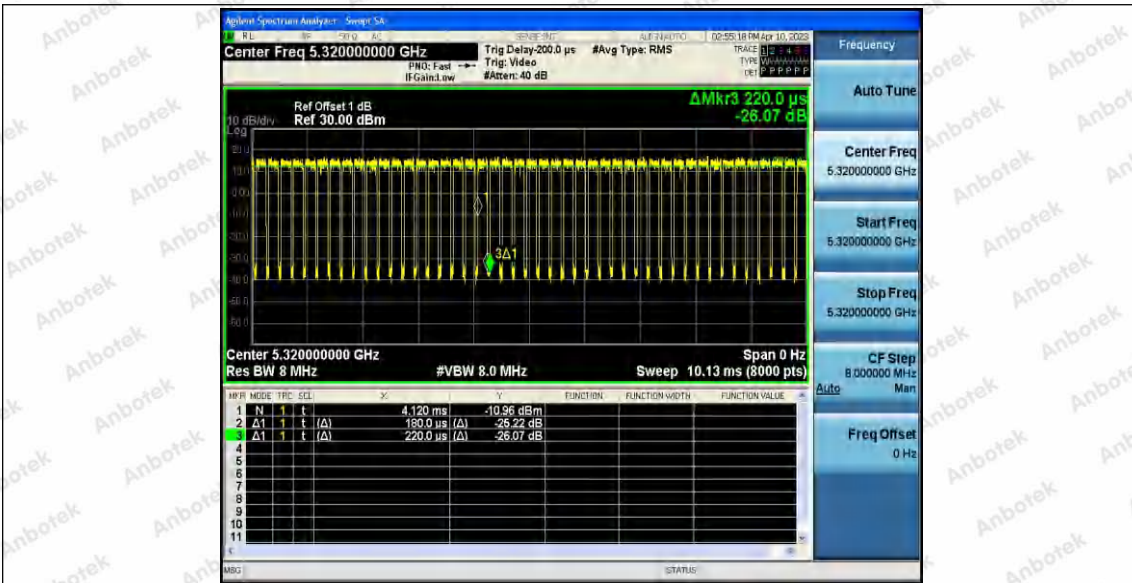

11N20SISO_Ant1_5500