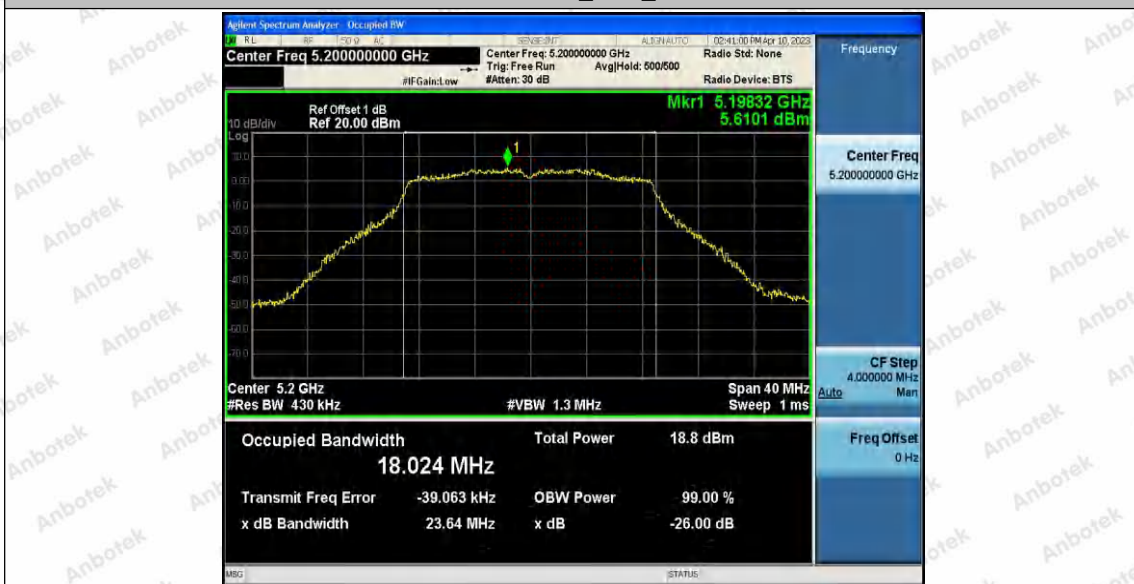

Hotline 400-003-0500
 www.anbotek.com.cn

11AC20SISO_Ant1_5180

11AC20SISO_Ant1_5200

Shenzhen Anbotek Compliance Laboratory Limited

Address: 1/F., Building D, Sogood Science and Technology Park, Sanwei Community, Hangcheng Street, Bao'an District, Shenzhen, Guangdong, China.
 Tel: (86) 0755-26066440 Fax: (86) 0755-26014772 Email: service@anbotek.com