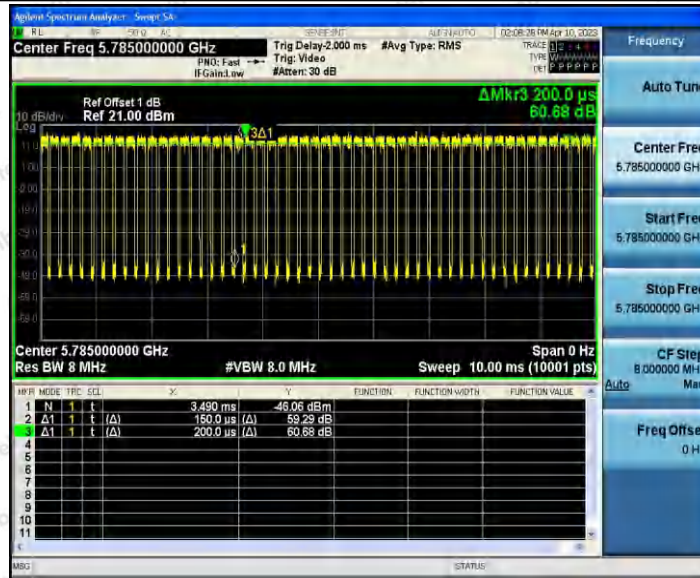

11A_Ant1_5825