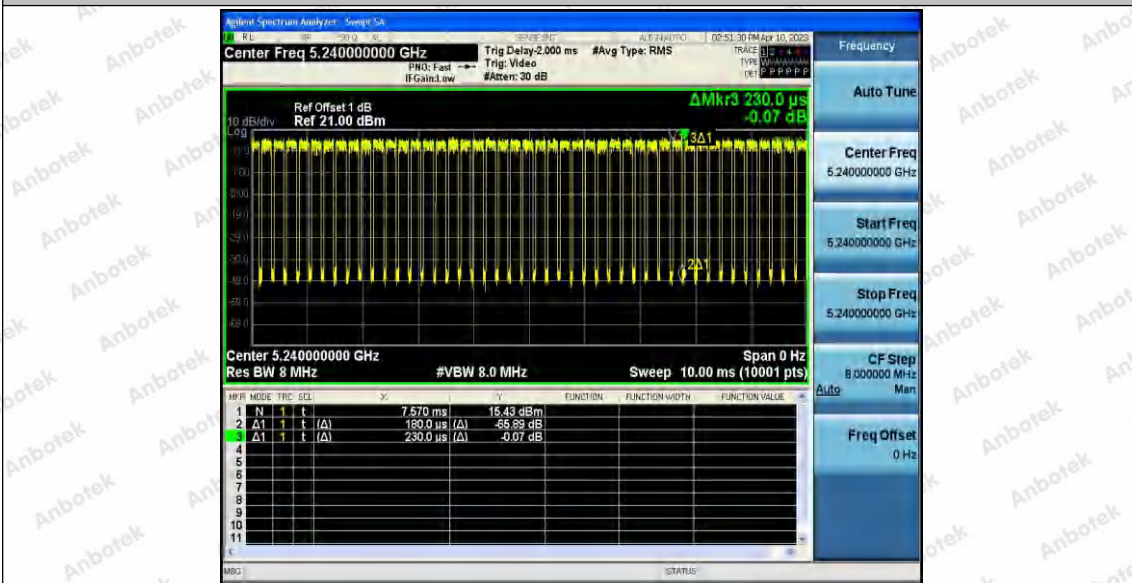

Hotline 400-003-0500
 www.anbotek.com.cn

11N20SISO_Ant1_5200

11N20SISO_Ant1_5240

Shenzhen Anbotek Compliance Laboratory Limited

Address: 1/F., Building D, Sogood Science and Technology Park, Sanwei Community, Hangcheng Street, Bao'an District, Shenzhen, Guangdong, China.
 Tel: (86) 0755-26066440 Fax: (86) 0755-26014772 Email: service@anbotek.com