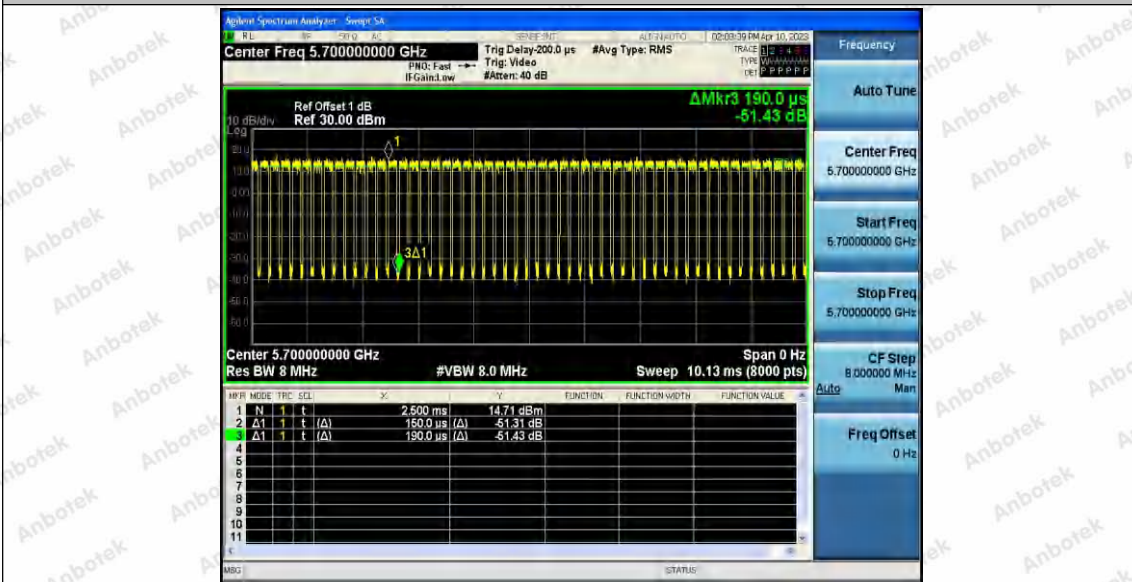

11A_Ant1_5745