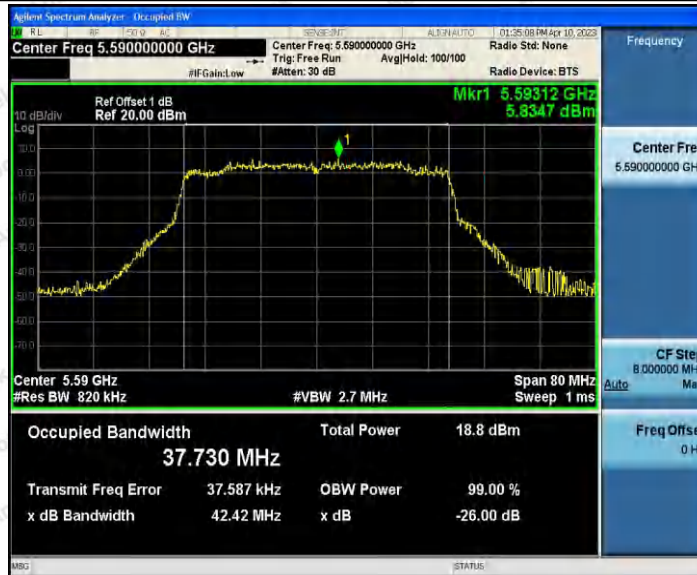

11AX40SISO_Ant1_5590

11AX40SISO_Ant1_5670

Shenzhen Anbotek Compliance Laboratory Limited

Address: 1/F., Building D, Sogood Science and Technology Park, Sanwei Community, Hangcheng Street, Bao'an District, Shenzhen, Guangdong, China.
Tel: (86) 0755-26066440 Fax: (86) 0755-26014772 Email: service@anbotek.com

Hotline 400-003-0500
www.anbotek.com.cn