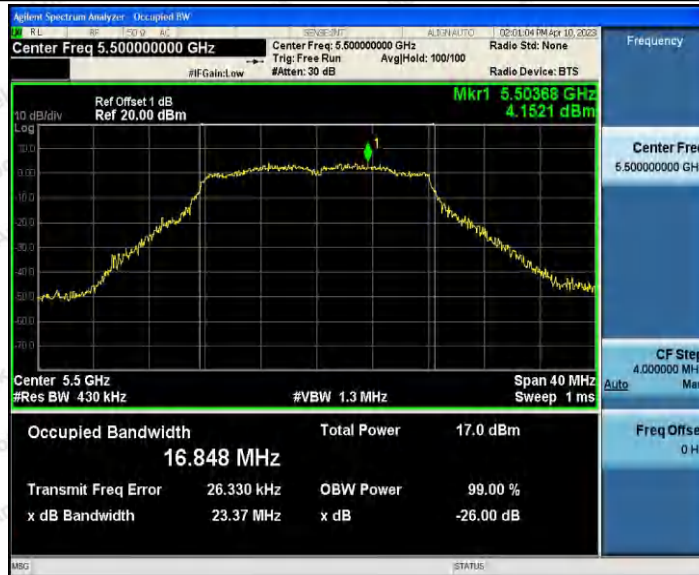

11A_Ant1_5500

Shenzhen Anbotek Compliance Laboratory Limited

Address: 1/F., Building D, Sogood Science and Technology Park, Sanwei Community, Hangcheng Street, Bao'an District, Shenzhen, Guangdong, China.
Tel: (86) 0755-26066440 Fax: (86) 0755-26014772 Email: service@anbotek.com

Hotline 400-003-0500
www.anbotek.com.cn