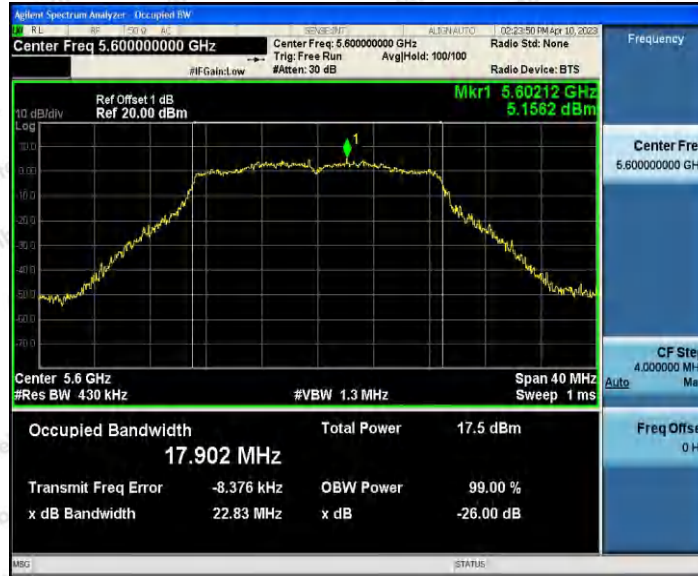

11AC20SISO_Ant1_5600