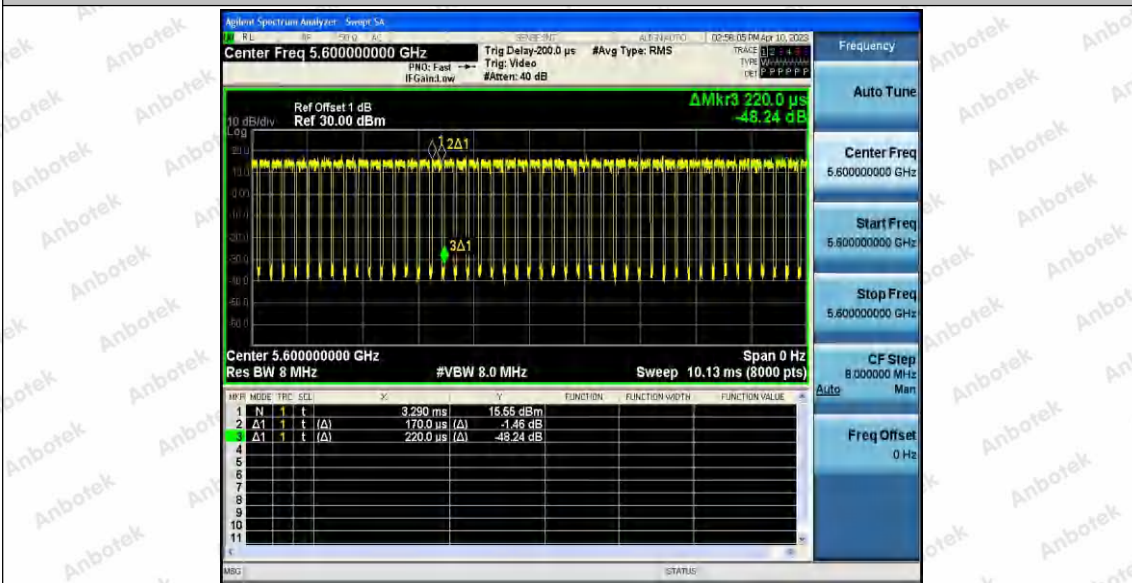

Hotline 400-003-0500
 www.anbotek.com.cn

11N20SISO_Ant1_5500

11N20SISO_Ant1_5600

Shenzhen Anbotek Compliance Laboratory Limited

Address: 1/F., Building D, Sogood Science and Technology Park, Sanwei Community, Hangcheng Street, Bao'an District, Shenzhen, Guangdong, China.
 Tel: (86) 0755-26066440 Fax: (86) 0755-26014772 Email: service@anbotek.com