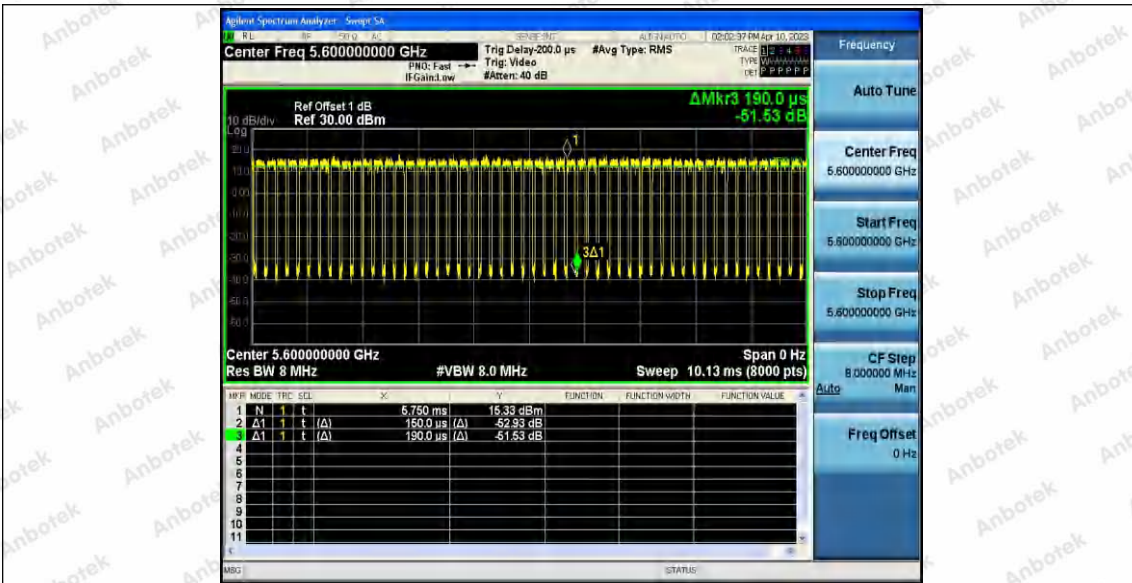

11A_Ant1_5700