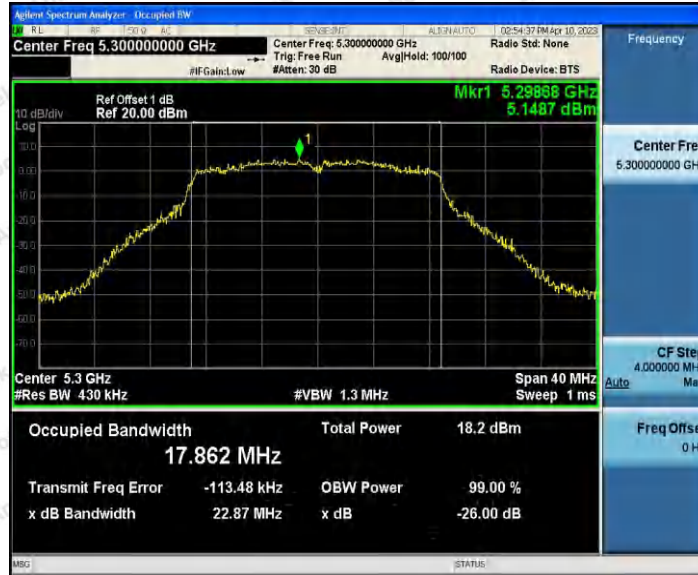

11N20SISO_Ant1_5300

Shenzhen Anbotek Compliance Laboratory Limited

Address: 1/F., Building D, Sogood Science and Technology Park, Sanwei Community, Hangcheng Street, Bao'an District, Shenzhen, Guangdong, China.
Tel: (86) 0755-26066440 Fax: (86) 0755-26014772 Email: service@anbotek.com

Hotline 400-003-0500
www.anbotek.com.cn