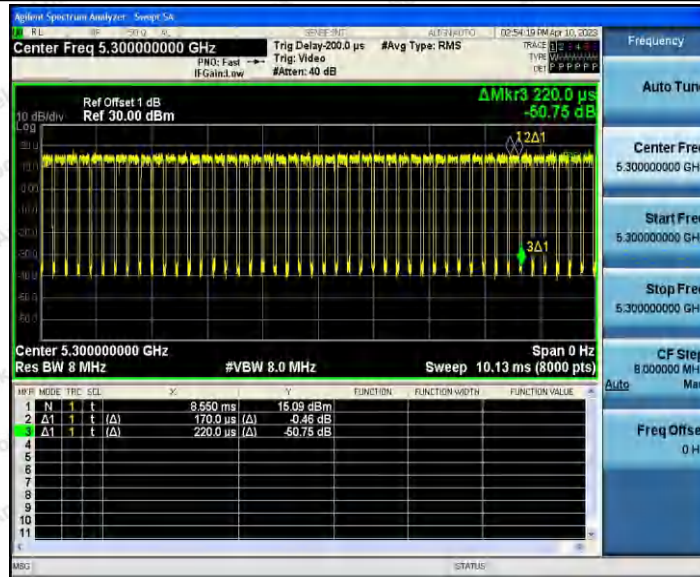

11N20SISO_Ant1_5320

Shenzhen Anbotek Compliance Laboratory Limited

Address: 1/F., Building D, Sogood Science and Technology Park, Sanwei Community, Hangcheng Street, Bao'an District, Shenzhen, Guangdong, China.
Tel: (86) 0755-26066440 Fax: (86) 0755-26014772 Email: service@anbotek.com

Hotline 400-003-0500
www.anbotek.com.cn