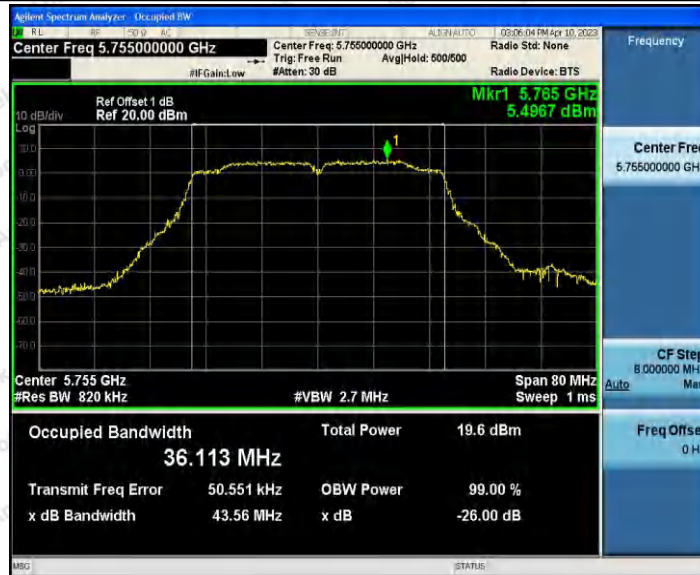

11N40SISO_Ant1_5755

11N40SISO_Ant1_5795

Shenzhen Anbotek Compliance Laboratory Limited

Address: 1/F., Building D, Sogood Science and Technology Park, Sanwei Community, Hangcheng Street, Bao'an District, Shenzhen, Guangdong, China.
Tel: (86) 0755-26066440 Fax: (86) 0755-26014772 Email: service@anbotek.com

Hotline 400-003-0500
www.anbotek.com.cn