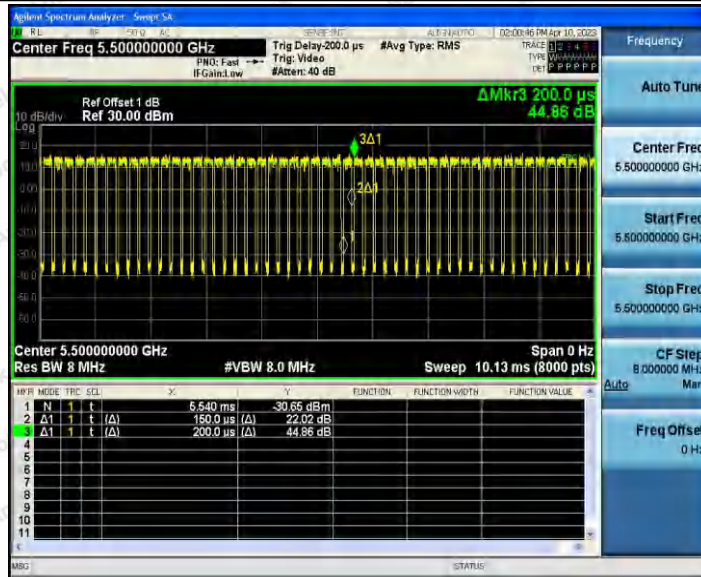

11A_Ant1_5600

Shenzhen Anbotek Compliance Laboratory Limited

Address: 1/F., Building D, Sogood Science and Technology Park, Sanwei Community, Hangcheng Street, Bao'an District, Shenzhen, Guangdong, China.
Tel: (86) 0755-26066440 Fax: (86) 0755-26014772 Email: service@anbotek.com

Hotline 400-003-0500
www.anbotek.com.cn