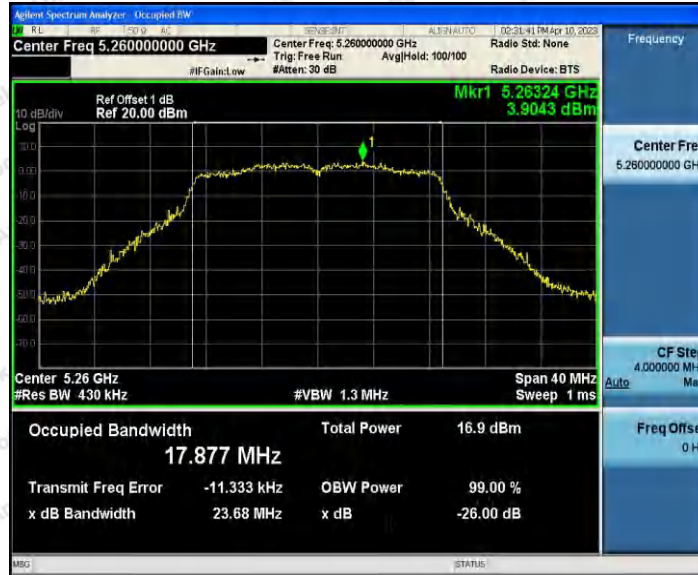

11AC20SISO_Ant1_5260

11AC20SISO_Ant1_5300

Shenzhen Anbotek Compliance Laboratory Limited

Address: 1/F., Building D, Sogood Science and Technology Park, Sanwei Community, Hangcheng Street, Bao'an District, Shenzhen, Guangdong, China.
Tel: (86) 0755-26066440 Fax: (86) 0755-26014772 Email: service@anbotek.com

Hotline 400-003-0500
www.anbotek.com.cn