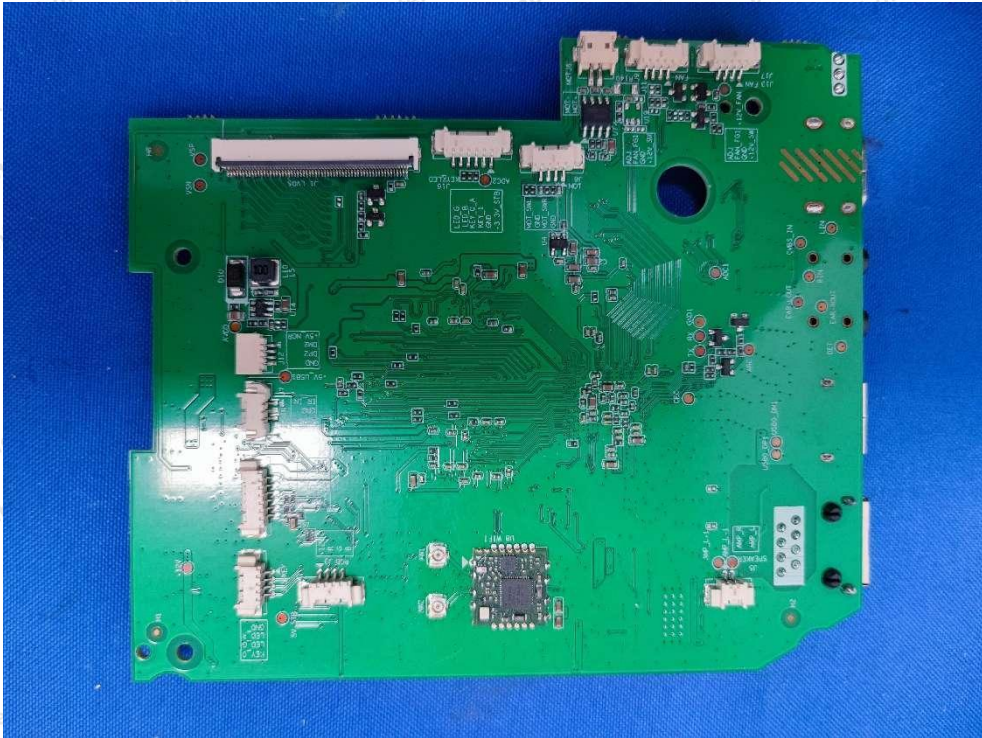

Anbotek

Product Safety

Shenzhen Anbotek Compliance Laboratory Limited

Address: 1/F., Building D, Sogood Science and Technology Park, Sanwei Community, Hangcheng Street, Bao'an District, Shenzhen, Guangdong, China.
Tel: (86) 0755-26066440 Fax: (86) 0755-26014772 Email: service@anbotek.com

Code: AB-RF-05-b

Hotline
400-003-0500
www.anbotek.com.cn