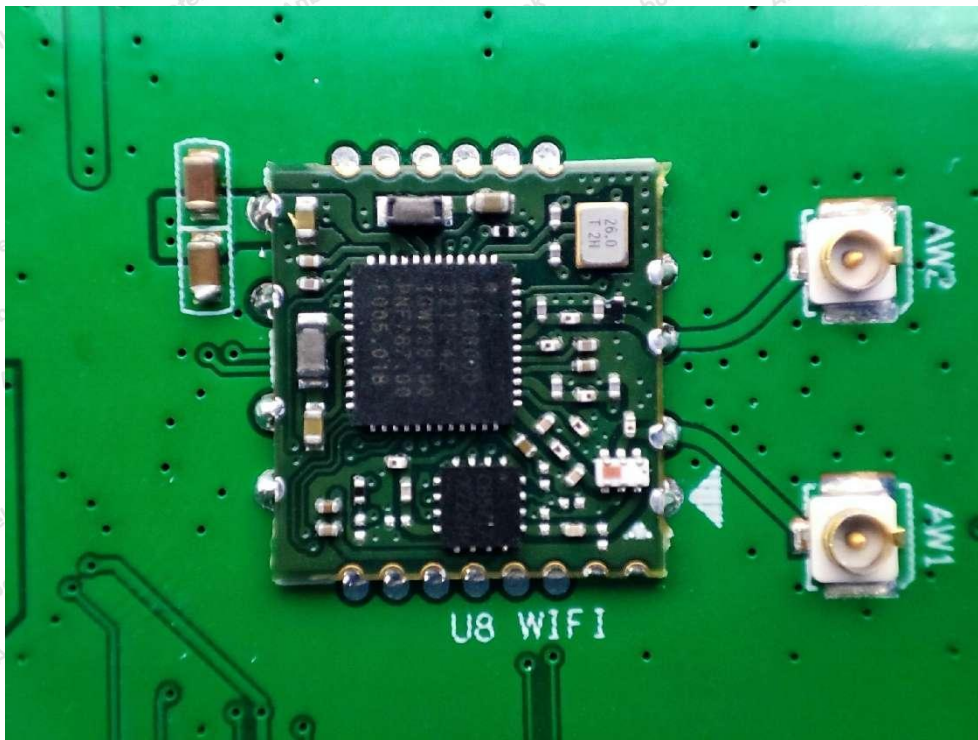

Shenzhen Anbotek Compliance Laboratory Limited

Address: 1/F., Building D, Sogood Science and Technology Park, Sanwei Community, Hangcheng Street, Bao'an District, Shenzhen, Guangdong, China.
Tel: (86) 0755-26066440 Fax: (86) 0755-26014772 Email: service@anbotek.com

Code: AB-RF-05-b

Hotline
400-003-0500
www.anbotek.com.cn