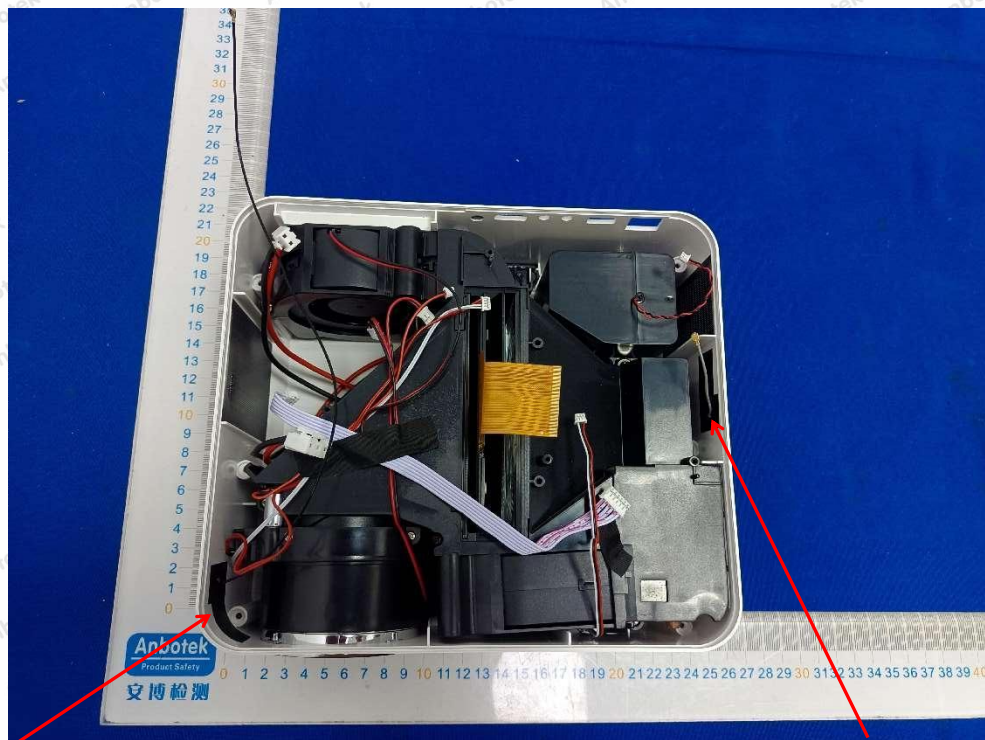

Internal Photograph

Wifi ANT

BT ANT

Shenzhen Anbotek Compliance Laboratory Limited

Address: 1/F., Building D, Sogood Science and Technology Park, Sanwei Community, Hangcheng Street, Bao'an District, Shenzhen, Guangdong, China.
Tel: (86) 0755-26066440 Fax: (86) 0755-26014772 Email: service@anbotek.com