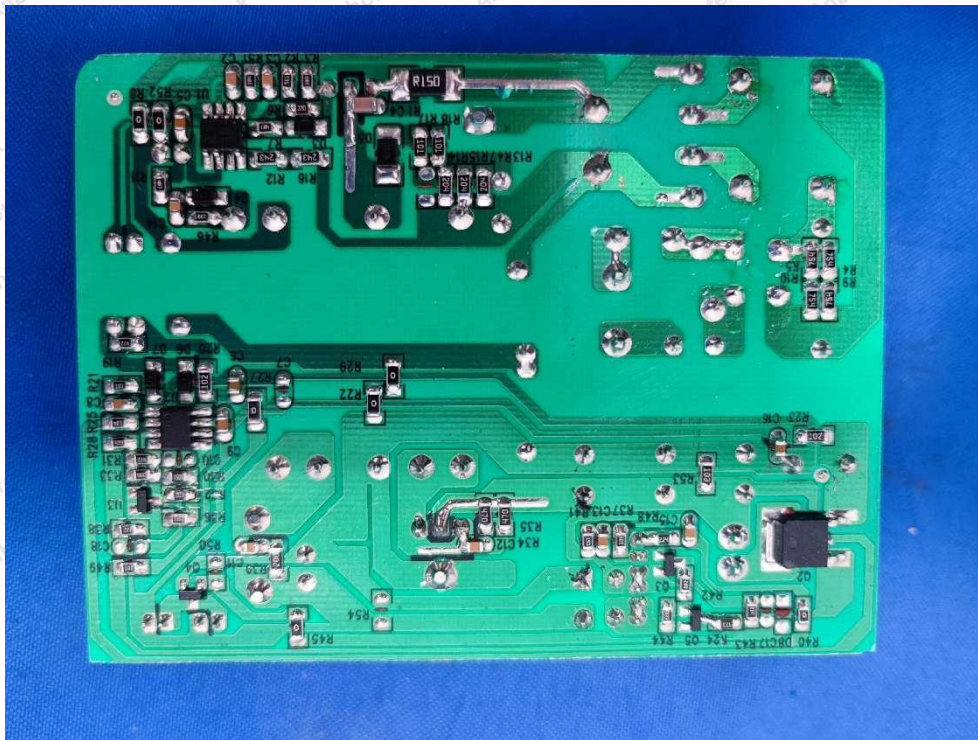

Internal Photograph

Wifi ANT

BT ANT

Shenzhen Anbotek Compliance Laboratory Limited

Address: 1/F., Building D, Sogood Science and Technology Park, Sanwei Community, Hangcheng Street, Bao'an District, Shenzhen, Guangdong, China.
Tel: (86) 0755-26066440 Fax: (86) 0755-26014772 Email: service@anbotek.com