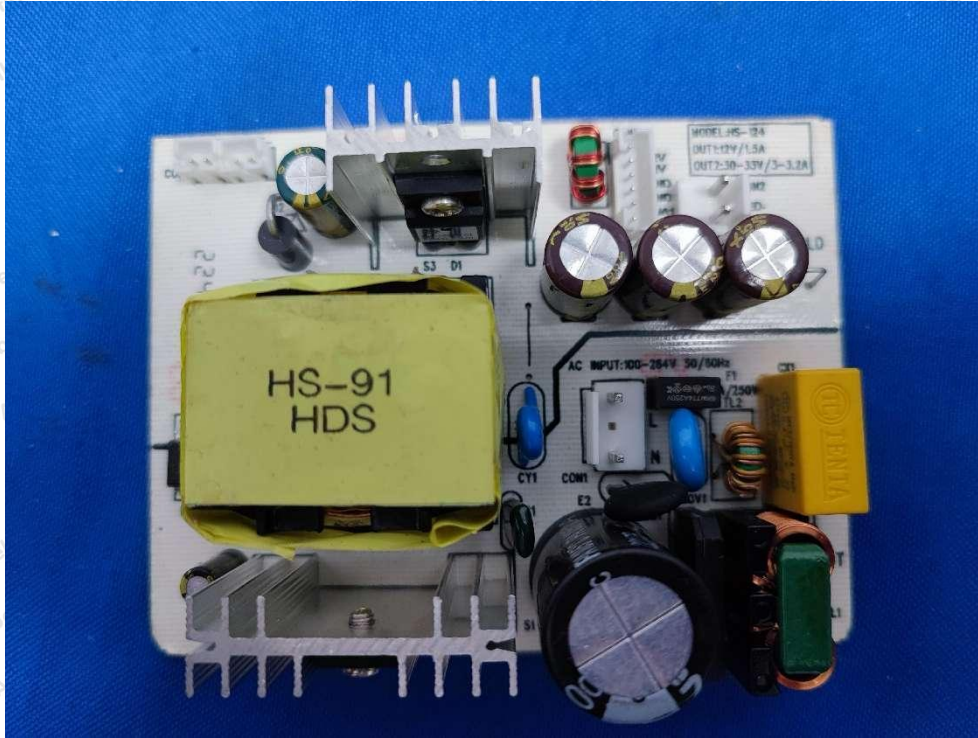

Internal Photograph

Wifi ANT

BT ANT

Shenzhen Anbotek Compliance Laboratory Limited

Address: 1/F., Building D, Sogood Science and Technology Park, Sanwei Community, Hangcheng Street, Bao'an District, Shenzhen, Guangdong, China.
Tel: (86) 0755-26066440 Fax: (86) 0755-26014772 Email: service@anbotek.com