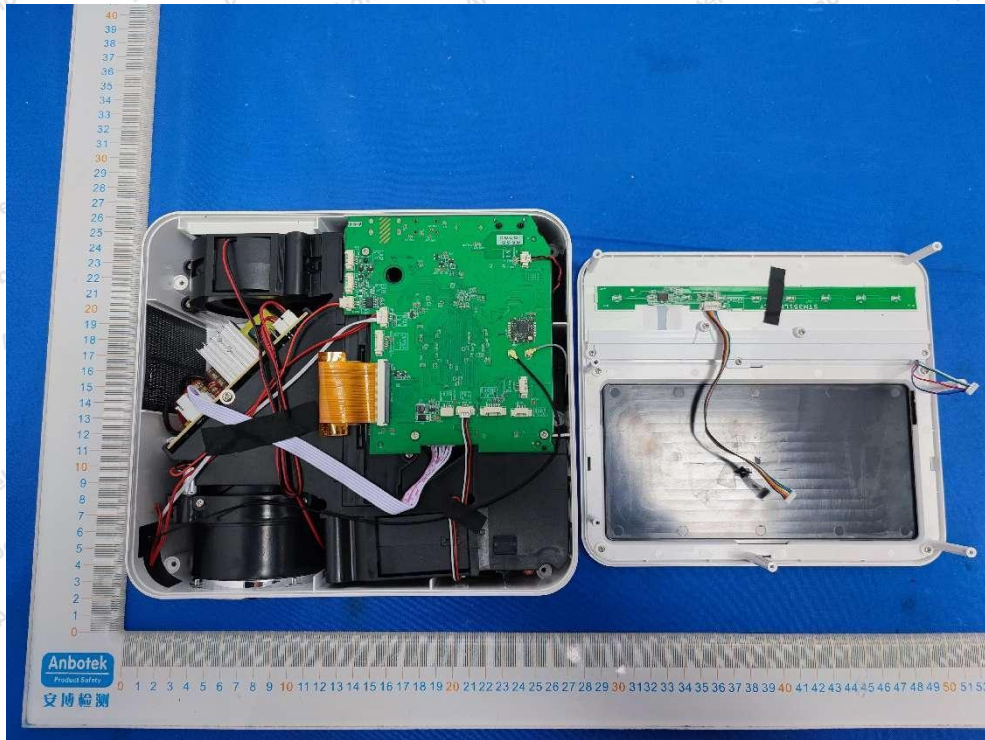

Internal Photograph

Wifi ANT

BT ANT

Shenzhen Anbotek Compliance Laboratory Limited

Address: 1/F., Building D, Sogood Science and Technology Park, Sanwei Community, Hangcheng Street, Bao'an District, Shenzhen, Guangdong, China.
Tel: (86) 0755-26066440 Fax: (86) 0755-26014772 Email: service@anbotek.com