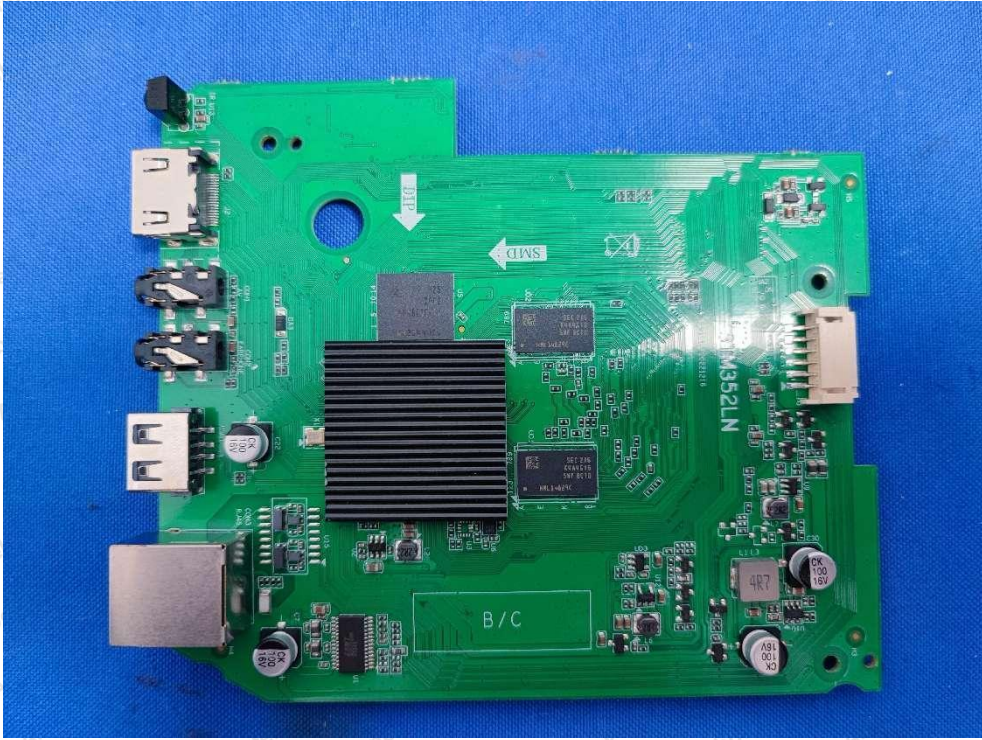

Anbotek

Product Safety

Shenzhen Anbotek Compliance Laboratory Limited

Address: 1/F., Building D, Sogood Science and Technology Park, Sanwei Community, Hangcheng Street, Bao'an District, Shenzhen, Guangdong, China.
Tel: (86) 0755-26066440 Fax: (86) 0755-26014772 Email: service@anbotek.com

Code: AB-RF-05-b

Hotline
400-003-0500
www.anbotek.com.cn