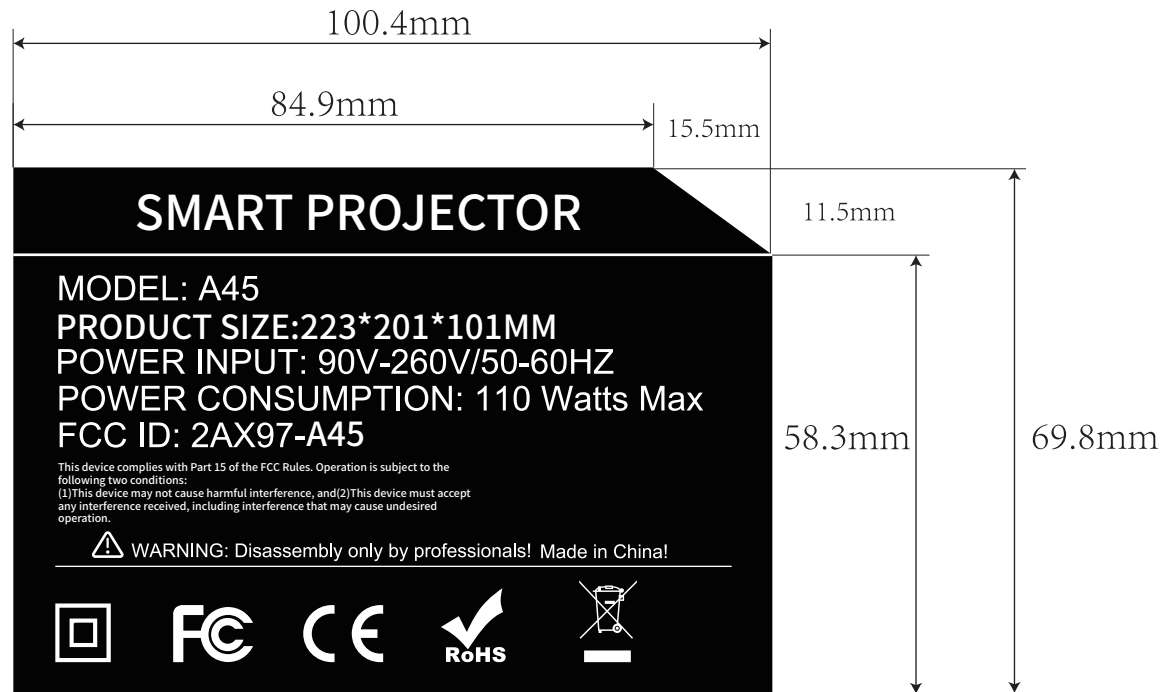

	4+1专色彩盒	四色	勿印上	 <p>此文档为图稿 请用Adobe Illustrator 打开</p>
文件名: A45底贴 型号 : A45	盒尺寸:100.4*69.8mm 日期: A45/2022-7-27		 刀线  折线	

材质: 100#肖银龙 过哑胶

PW212211350007  
11000000000000000000

QC-PASS  
B

QC:1A351F364D-2B-A2

### SMART PROJECTR

Power:110W  
Working Voltage:AC Input 90V-260V  
Product size:223\*201\*101mm  
Made in China

⚠ Do not open the cabinet to avoid the risk of electric shock. Do not look into lens directly to avoid eyes hurt. If maintenance is required, please contact after-sales personnel.