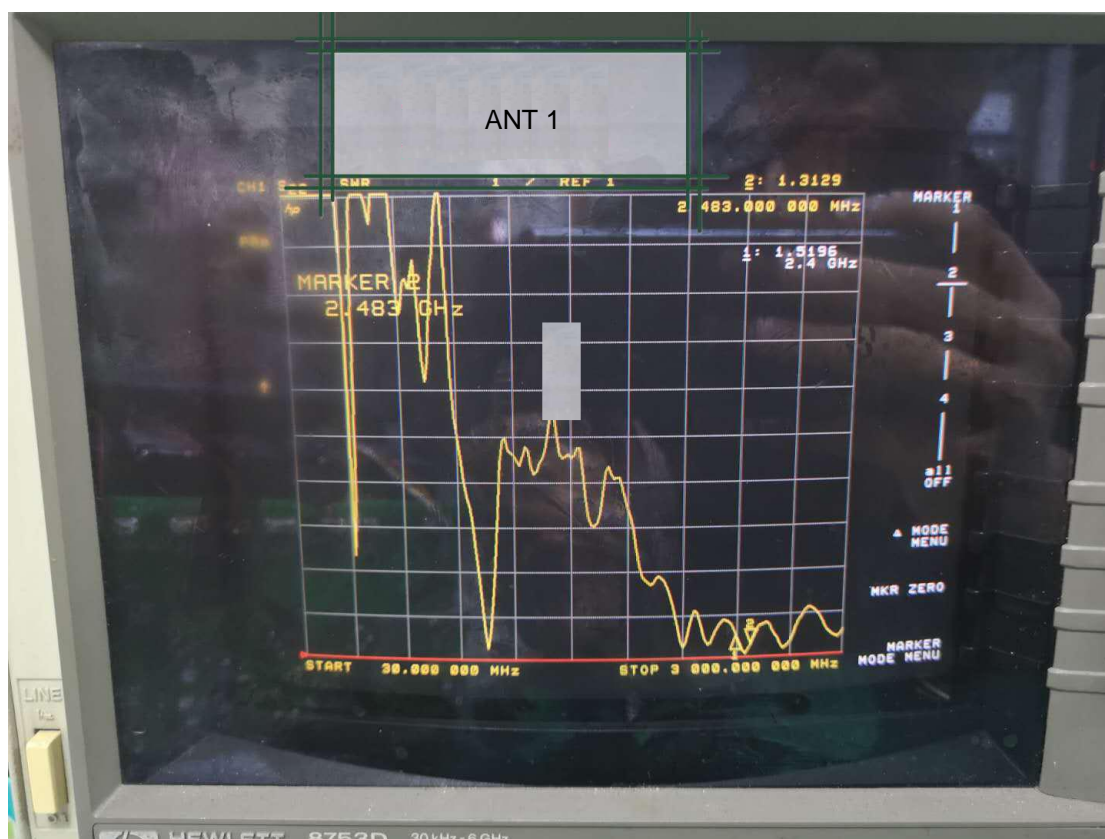

Antenna Sample Confirmation From

深圳健海通天线技术有限公司

广东健博通
证券代码: 831958

Band	ANT 1	
Frequency (MHz)	2400	2483
VSWR	1.22	1.31

地址: 深圳市宝安区航城街道鹤洲中科诺工业园一号楼西面 3 楼
TEL: 0755-85274764 FAX: 0755-85274764