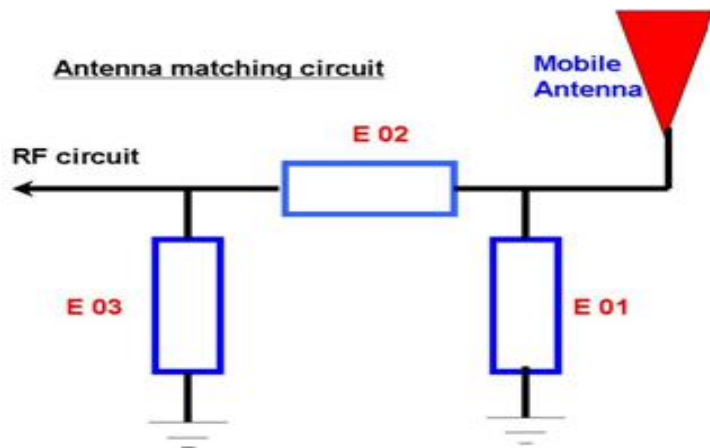

Antenna Sample Confirmation From

深圳健海通天线技术有限公司

广东健博通
证券代码: 831958

天线匹配电路/Antenna Matching Circuit

E01	E02	E03
No	No	No