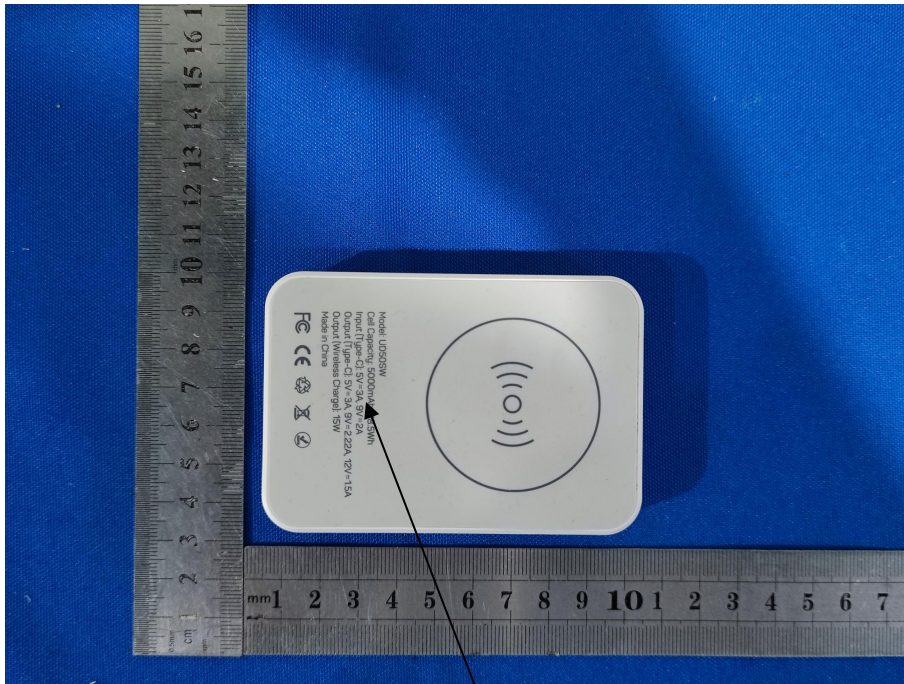

Label & label location

40*20mm

20W fast charger magnetic
wireless power bank
FCC ID:2AX87-UD50SW