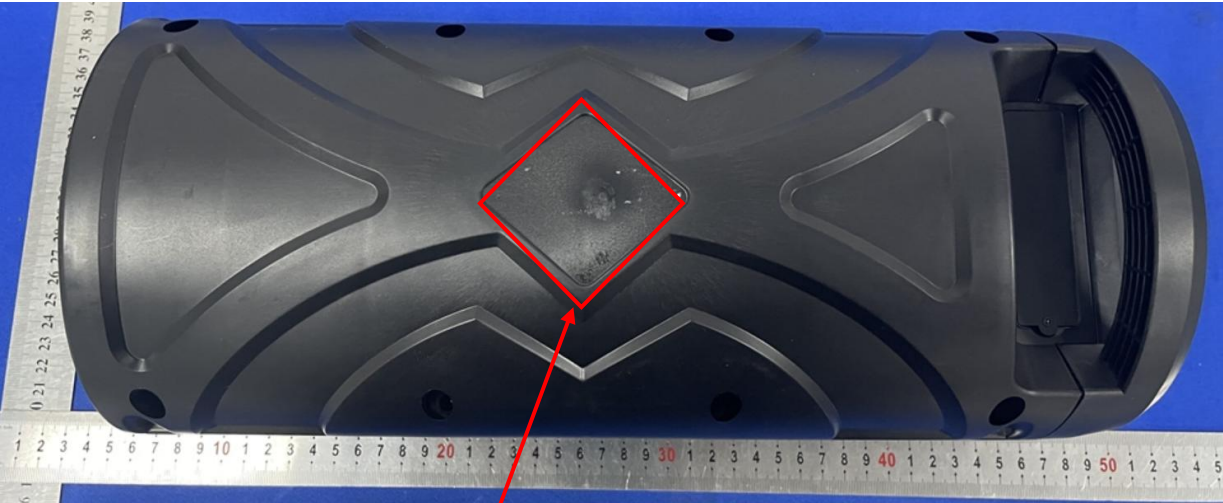

Label Artwork and Location

Model: SP962_FD

Label:

Size: L*W=57*66mm

Location