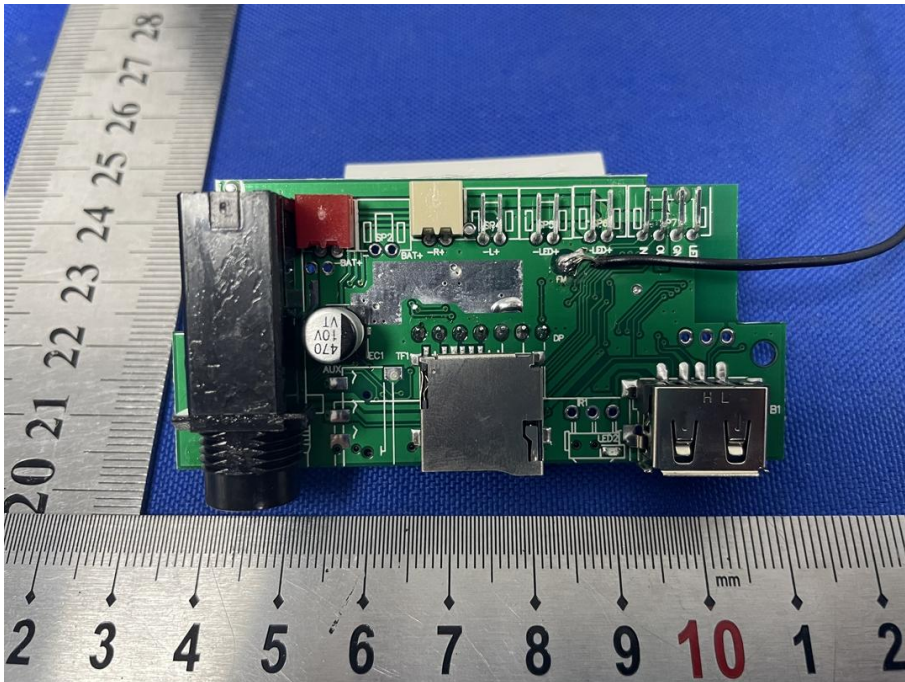

## Appendix B: Photographs of EUT

Product: BLUETOOTH SPEAKER-FM RADIO

Model: SP962\_FD

Internal Photos

Antenna