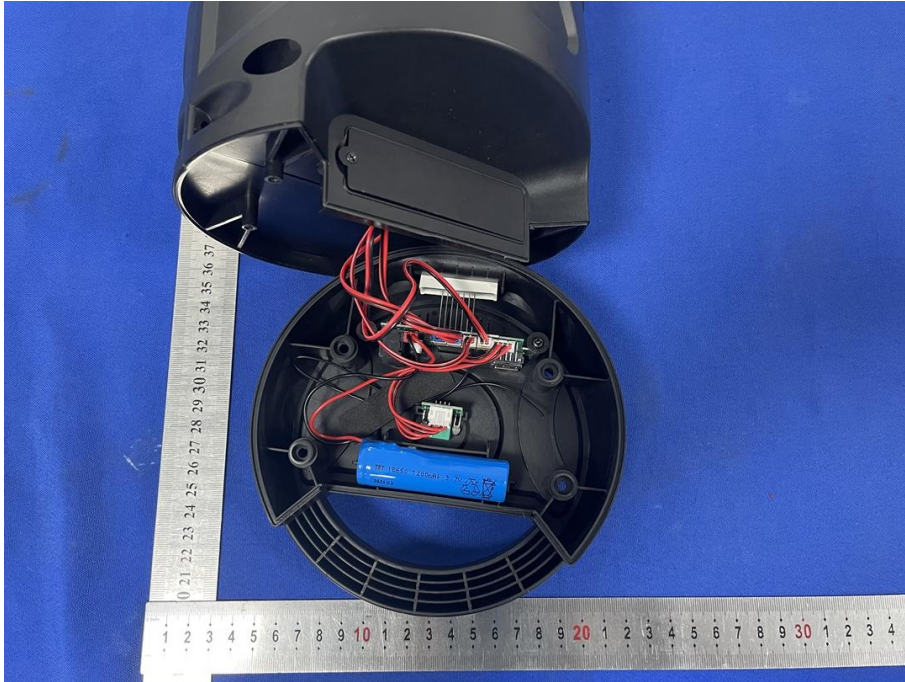

## Appendix B: Photographs of EUT

Product: BLUETOOTH SPEAKER-FM RADIO

Model: SP962\_FD

Internal Photos

Antenna