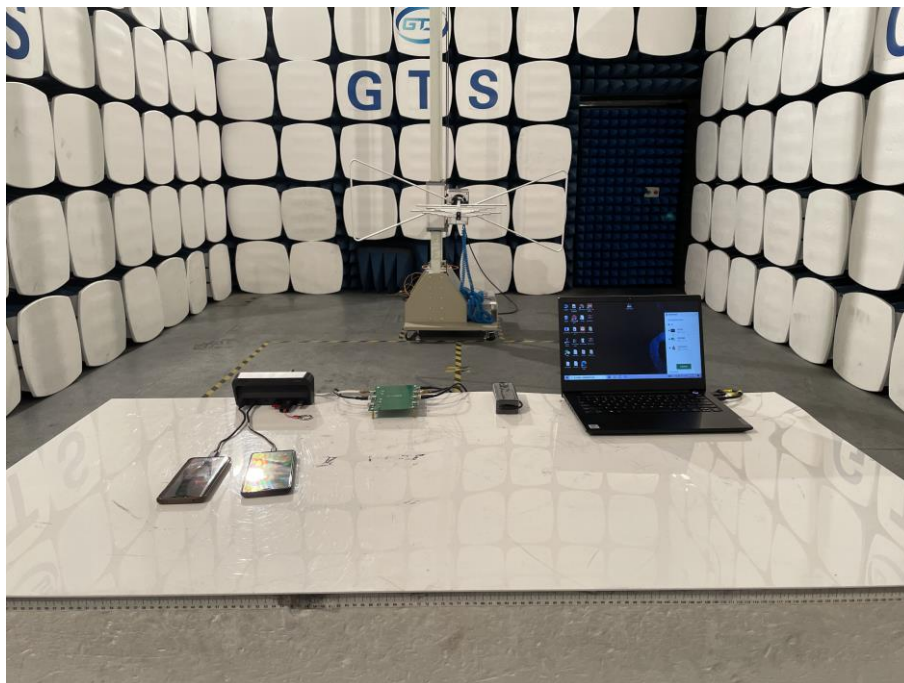

Product name:

USB Hub with LED Light for Tesla

Test model No: JOWUAHB1, JOWUAHB2

Test setup photo

Radiated Emission

JOWUAHB1

JOWUAHB2

Conducted emission JOWUAHB1