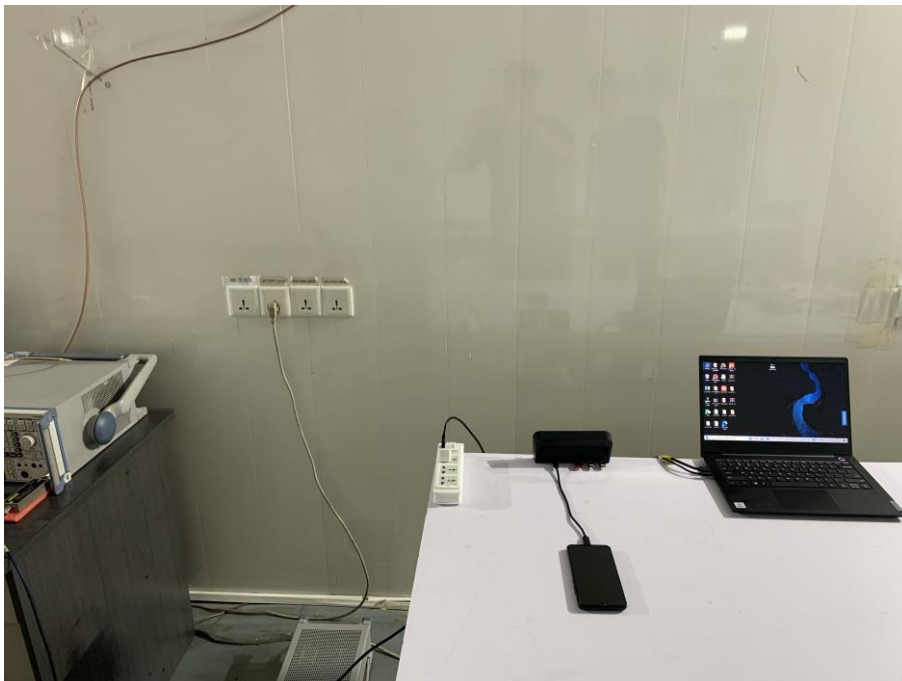

Conducted emission JOWUAHB1

JOWUAHB2

-----End-----