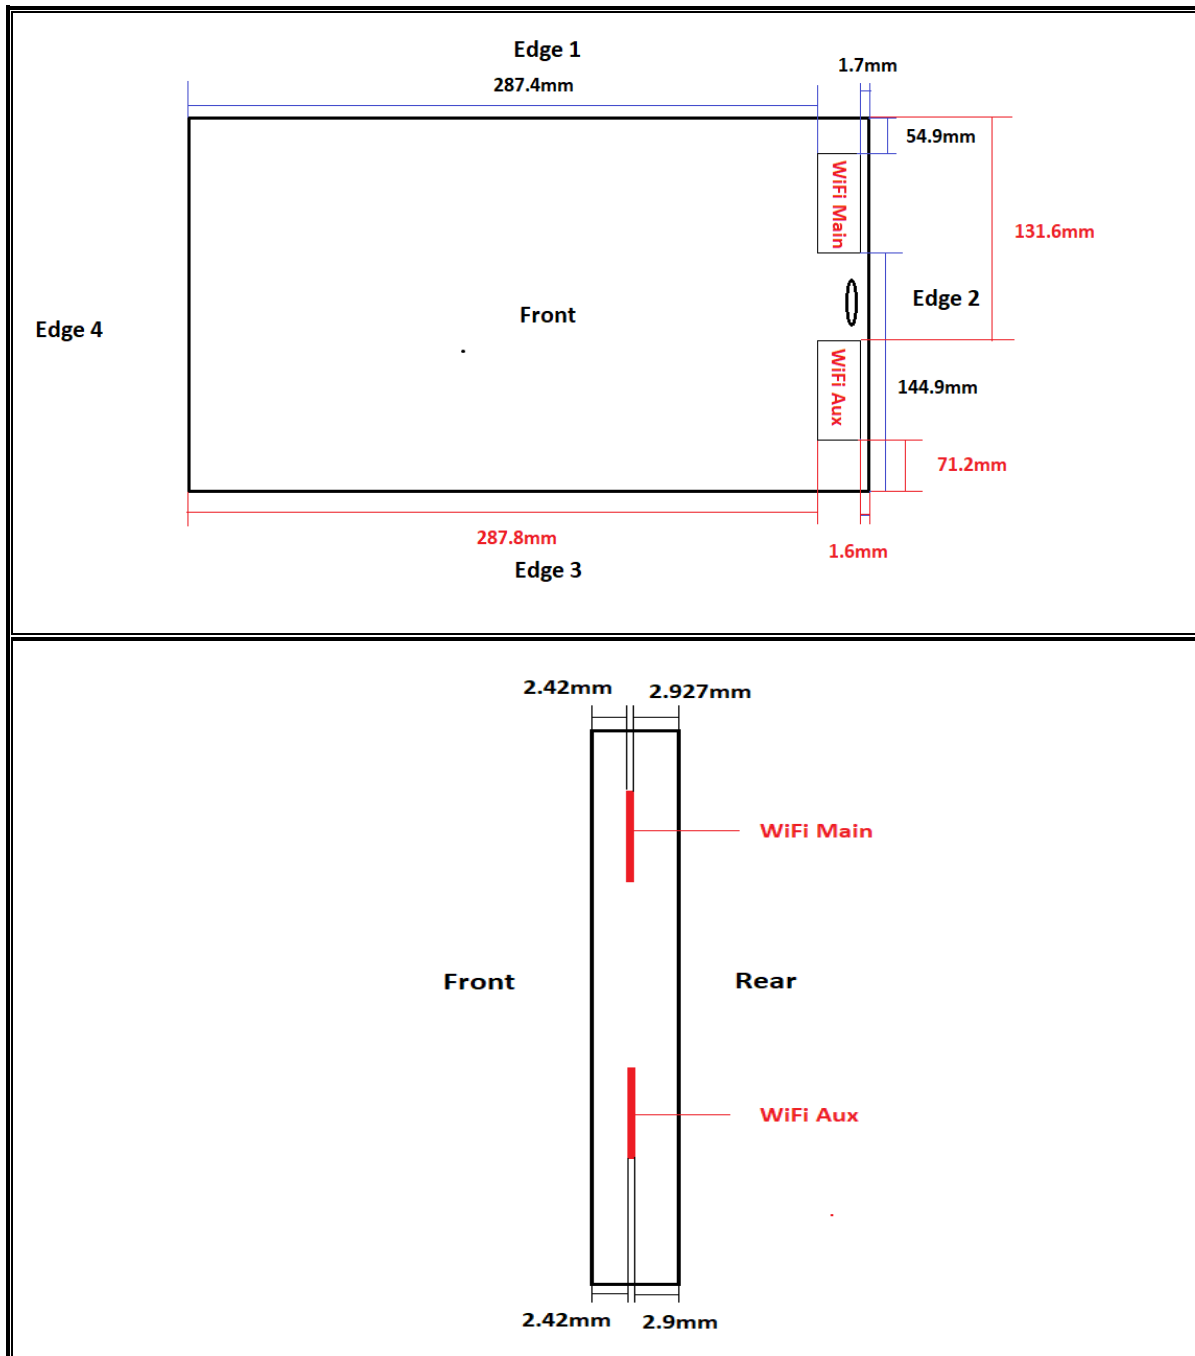

ANTENNA LOCATION

SETUP PHOTOS

Rear_0mm

Edge 2_0mm

EUT

Front View

Rear View