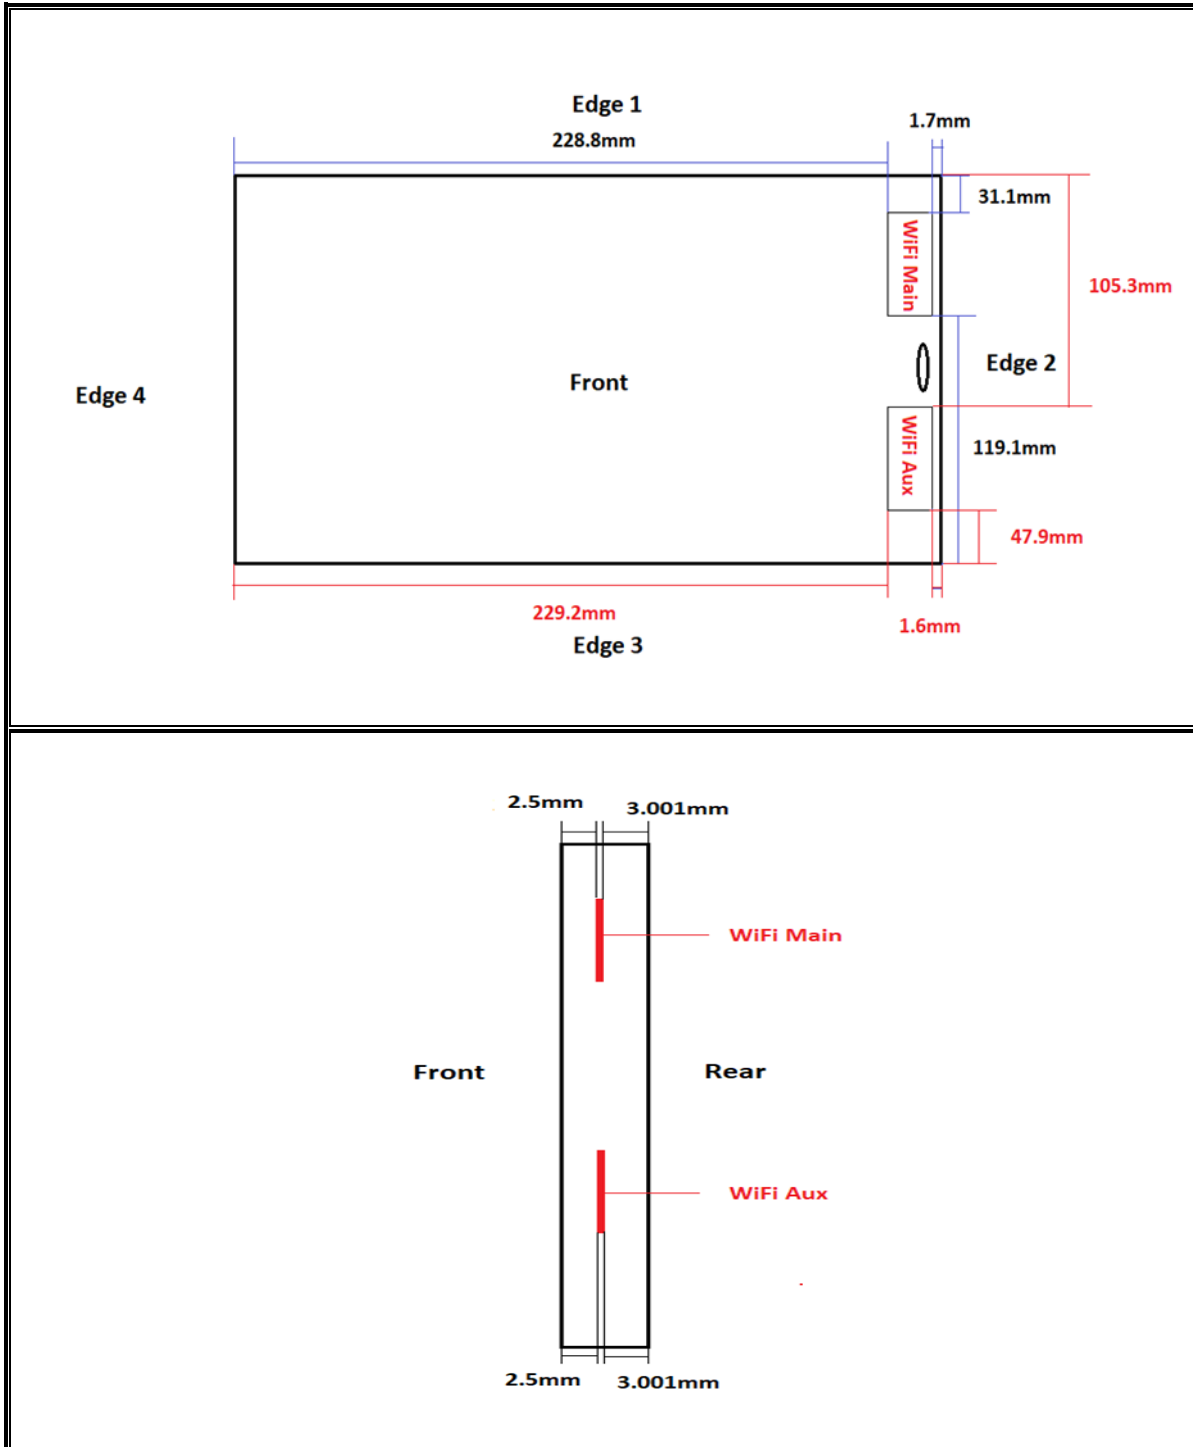

## ANTENNA LOCATION

## SETUP PHOTOS

Rear\_0mm

Edge 2\_0mm

## EUT

Front View

Rear View