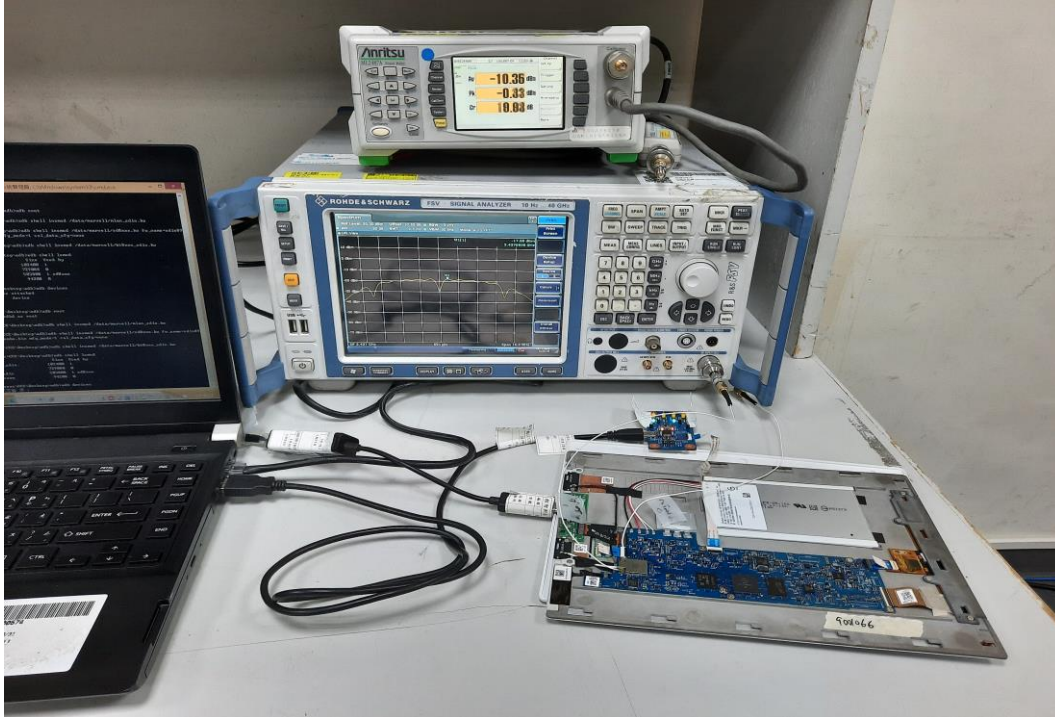

APPENDIX A PHOTOGRAPHS OF TEST SETUP CONDUCTED EMISSION SETUP PHOTOS

Radiated Emission Set up Photos 9kHz ~ 30MHz

30MHz ~ 1GHz

Powerline Conducted Emissions Setup Photos

Report No.: T201104D06-RP5

Page: A-4 / A-4