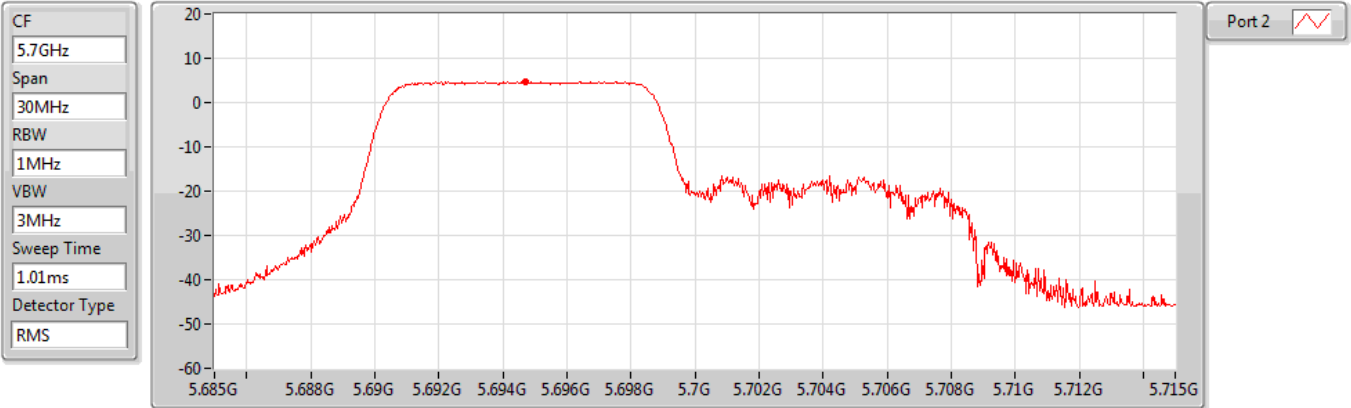

PSD

5580MHz

Sum	PD	Port 1	Port 2
(dBm/100kHz)	(dBm/100kHz)	(dBm/100kHz)	(dBm/100kHz)
4.74	4.74	-	4.74

802.11ax HEW20_RU106_Index53_Nss1,(MCS0)_1TX(Port2)

PSD

5700MHz

Sum	PD	Port 1	Port 2
(dBm/RBW)	(dBm/RBW)	(dBm/RBW)	(dBm/RBW)
4.68	4.68	-	4.68