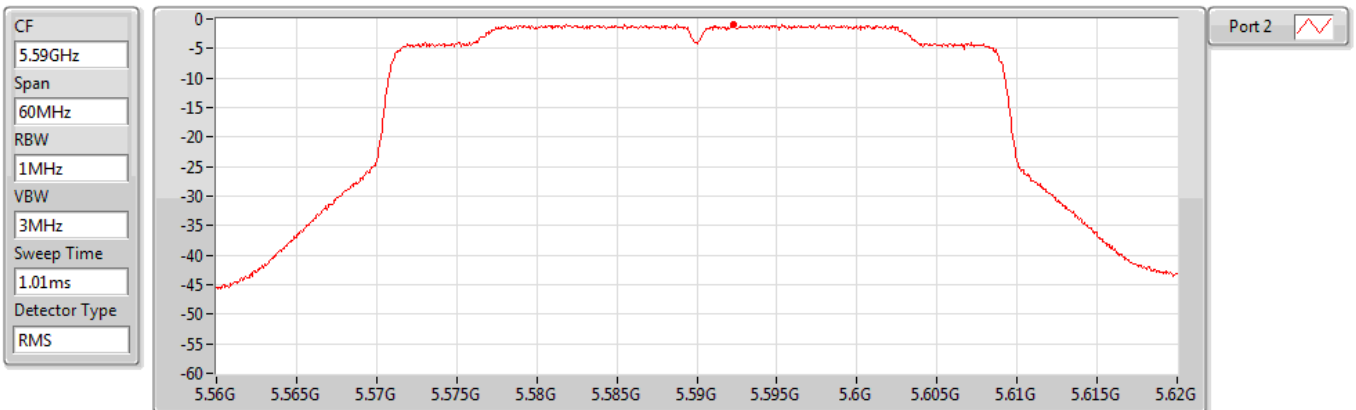

PSD

5510MHz

Sum	PD	Port 1	Port 2
(dBm/RBW)	(dBm/RBW)	(dBm/RBW)	(dBm/RBW)
-1.01	-1.01	-	-1.01

802.11ax HEW40_Nss1,(MCS0)_1TX

PSD

5590MHz

Sum	PD	Port 1	Port 2
(dBm/RBW)	(dBm/RBW)	(dBm/RBW)	(dBm/RBW)
-0.89	-0.89	-	-0.89