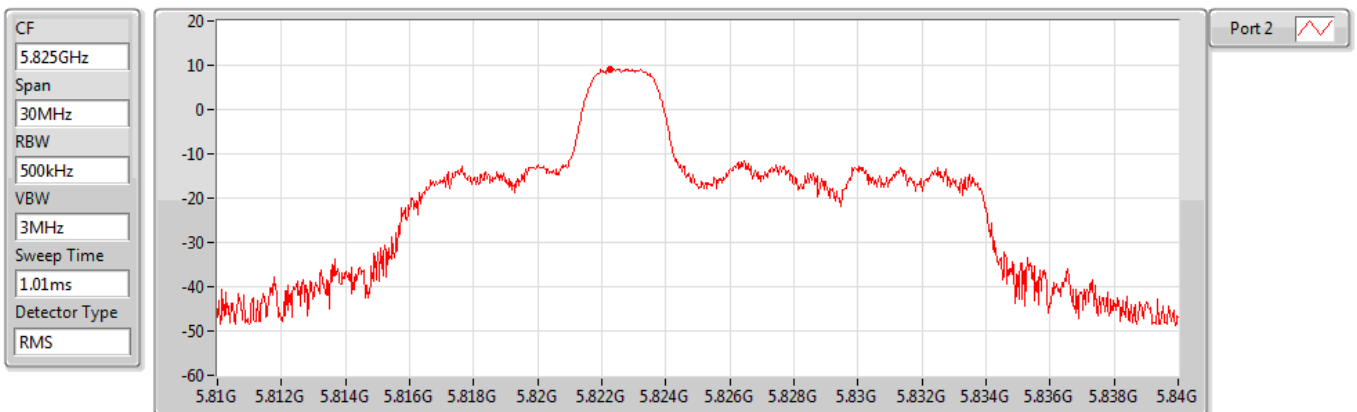

802.11ax HEW20_RU26_Index3_Nss1,(MCS0)_1TX(Port2)

PSD

5785MHz

Sum	PD	Port 1	Port 2
(dBm/RBW)	(dBm/RBW)	(dBm/RBW)	(dBm/RBW)
9.04	9.04	-	9.04

802.11ax HEW20_RU26_Index3_Nss1,(MCS0)_1TX(Port2)

PSD

5825MHz

Sum	PD	Port 1	Port 2
(dBm/RBW)	(dBm/RBW)	(dBm/RBW)	(dBm/RBW)
9.07	9.07	-	9.07