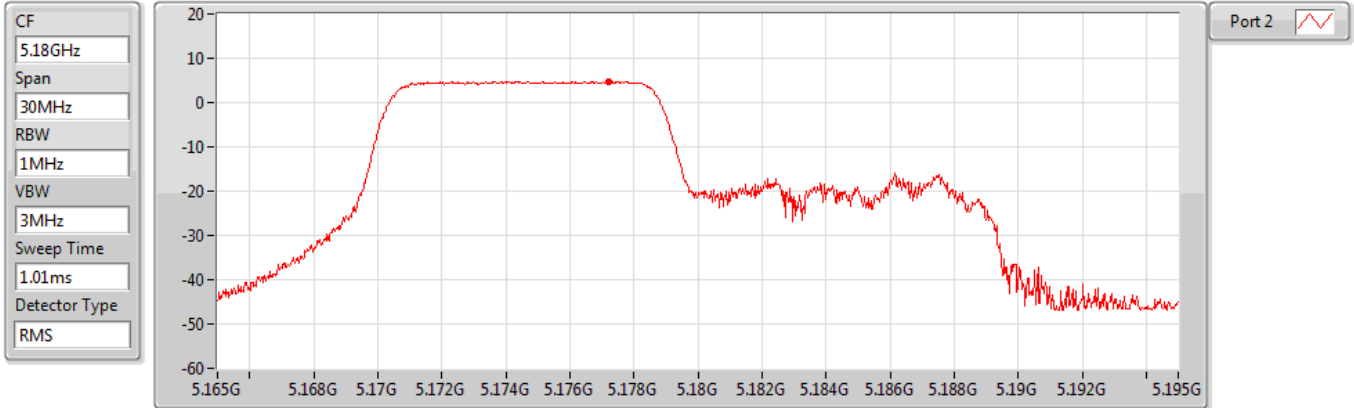

802.11ax HEW20_RU106_Index53_Nss1,(MCS0)_1TX(Port2)

PSD

5180MHz

Sum	PD	Port 1	Port 2
(dBm/RBW)	(dBm/RBW)	(dBm/RBW)	(dBm/RBW)
4.80	4.80	-	4.80

802.11ax HEW20_RU106_Index53_Nss1,(MCS0)_1TX(Port2)

PSD