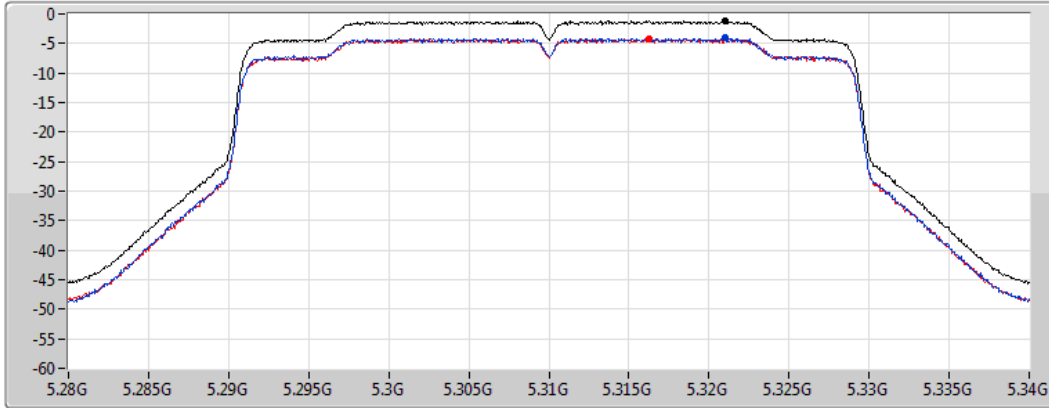

Sum
Port 1
Port 2

Sum	PD	Port 1	Port 2
(dBm/RBW)	(dBm/RBW)	(dBm/RBW)	(dBm/RBW)
-1.00	-1.00	-3.60	-3.94

802.11ax HEW40_Nss2,(MCS0)_2TX

PSD

5310MHz

CF
5.31GHz
Span
60MHz
RBW
1MHz
VBW
3MHz
Sweep Time
1.01ms
Detector Type
RMS