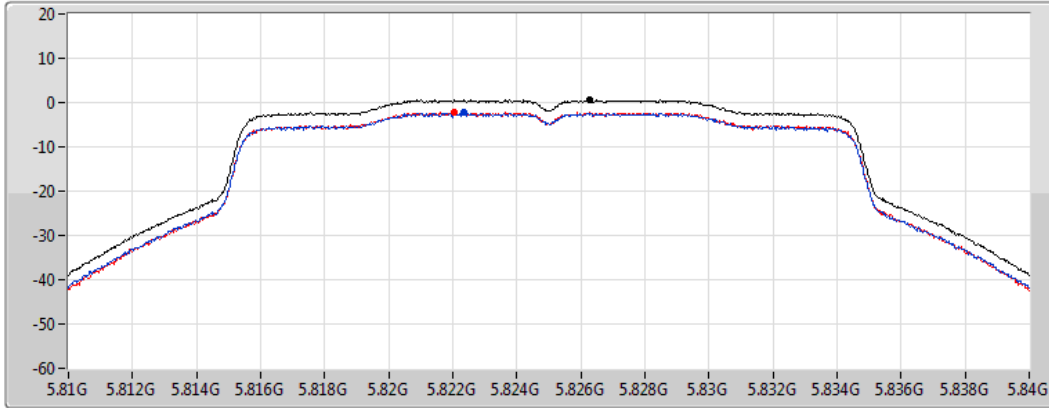

Sum
Port 1
Port 2

Sum	PD	Port 1	Port 2
(dBm/RBW)	(dBm/RBW)	(dBm/RBW)	(dBm/RBW)
0.52	0.52	-2.46	-2.33

802.11ax HEW20_Nss2,(MCS0)_2TX

PSD

5825MHz

CF
5.825GHz
Span
30MHz
RBW
500kHz
VBW
3MHz
Sweep Time
1.01ms
Detector Type
RMS