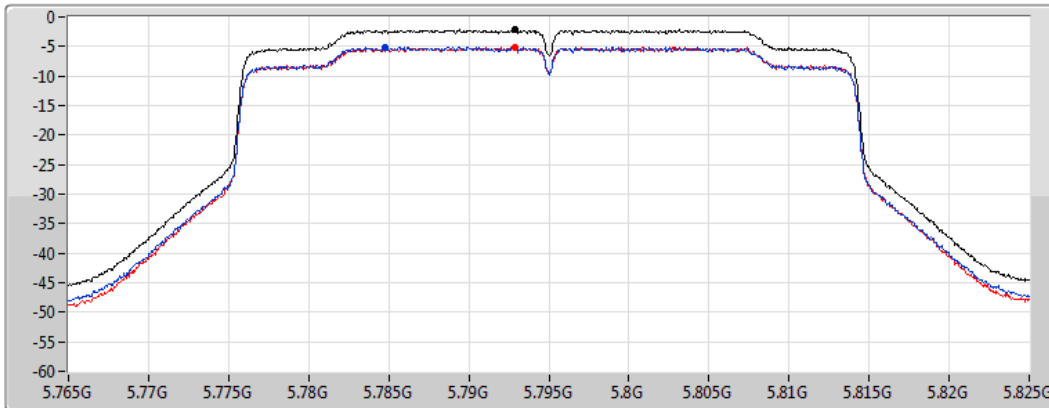

Sum
Port 1
Port 2

Sum	PD	Port 1	Port 2
(dBm/RBW)	(dBm/RBW)	(dBm/RBW)	(dBm/RBW)
-2.37	-2.37	-5.31	-5.18

802.11ax HEW40_Nss2,(MCS0)_2TX

PSD

5795MHz

CF
5.795GHz
Span
60MHz
RBW
500kHz
VBW
3MHz
Sweep Time
1.01ms
Detector Type
RMS