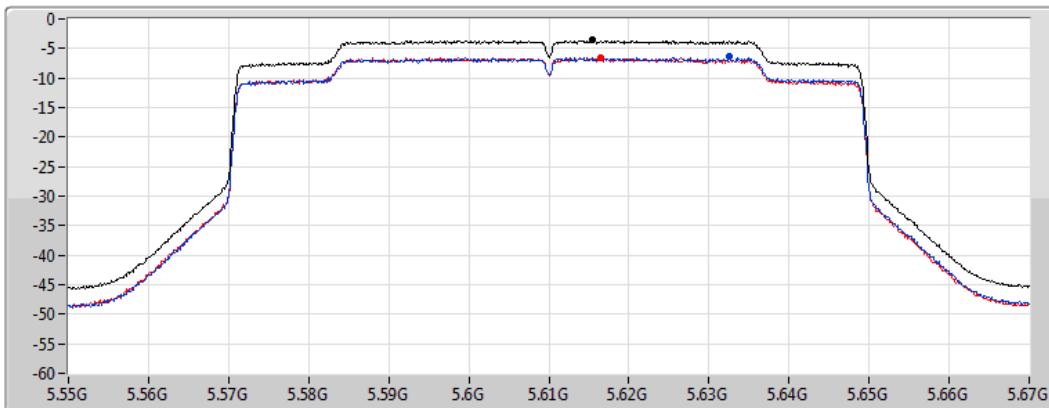

Sum
Port 1
Port 2

Sum	PD	Port 1	Port 2
(dBm/RBW)	(dBm/RBW)	(dBm/RBW)	(dBm/RBW)
-4.04	-4.04	-6.87	-7.01

802.11ax HEW80_Nss2,(MCS0)_2TX

PSD

5610MHz

CF
5.61GHz
Span
120MHz
RBW
1MHz
VBW
3MHz
Sweep Time
1.01ms
Detector Type
RMS