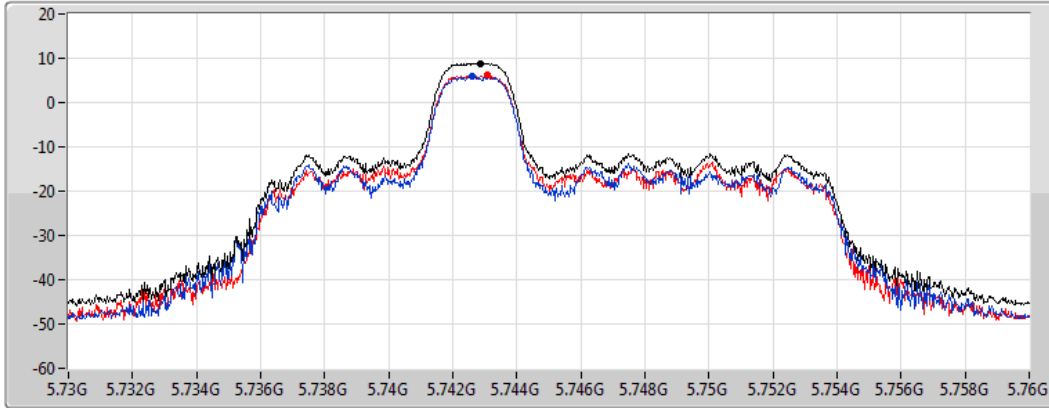

802.11ax HEW20_RU26_Index3_Nss2,(MCS0)_2TX

PSD

5745MHz

CF
5.745GHz
Span
30MHz
RBW
500kHz
VBW
3MHz
Sweep Time
1.01ms
Detector Type
RMS

Sum
Port 1
Port 2

Sum	PD	Port 1	Port 2
(dBm/RBW)	(dBm/RBW)	(dBm/RBW)	(dBm/RBW)
8.79	8.79	5.83	6.10

802.11ax HEW20_RU26_Index3_Nss2,(MCS0)_2TX

PSD