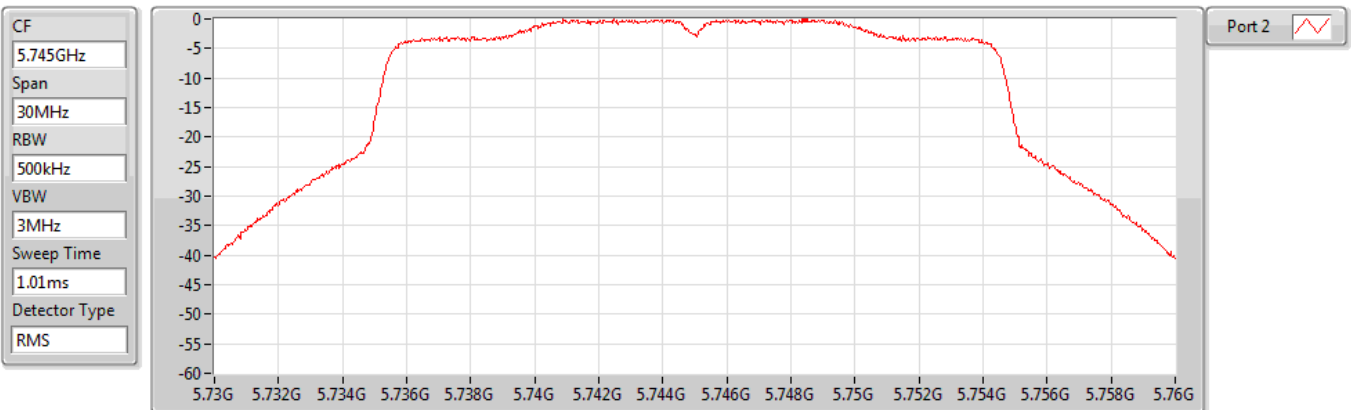

5745MHz

Sum	PD	Port 1	Port 2
(dBm/RBW)	(dBm/RBW)	(dBm/RBW)	(dBm/RBW)
-0.04	-0.04	-	-0.04