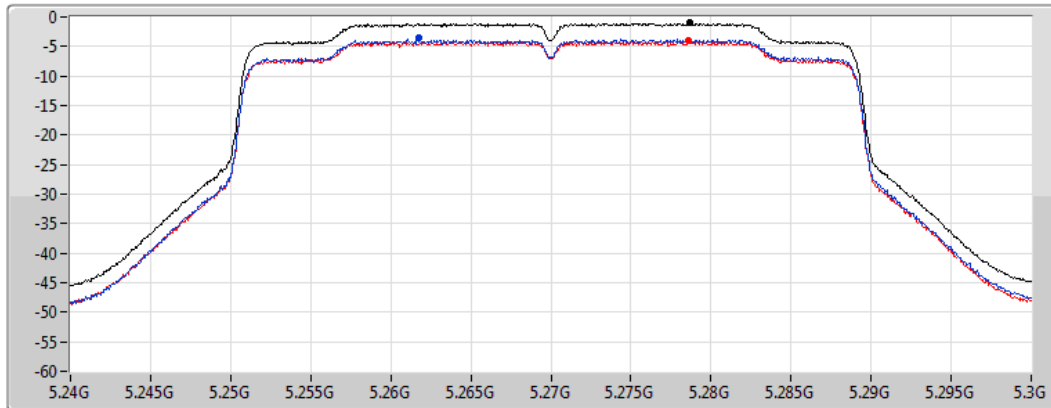

Sum
Port 1
Port 2

Sum	PD	Port 1	Port 2
(dBm/RBW)	(dBm/RBW)	(dBm/RBW)	(dBm/RBW)
-0.99	-0.99	-3.72	-4.07

802.11ax HEW40_Nss2,(MCS0)_2TX

PSD

5270MHz

CF
5.27GHz
Span
60MHz
RBW
1MHz
VBW
3MHz
Sweep Time
1.01ms
Detector Type
RMS