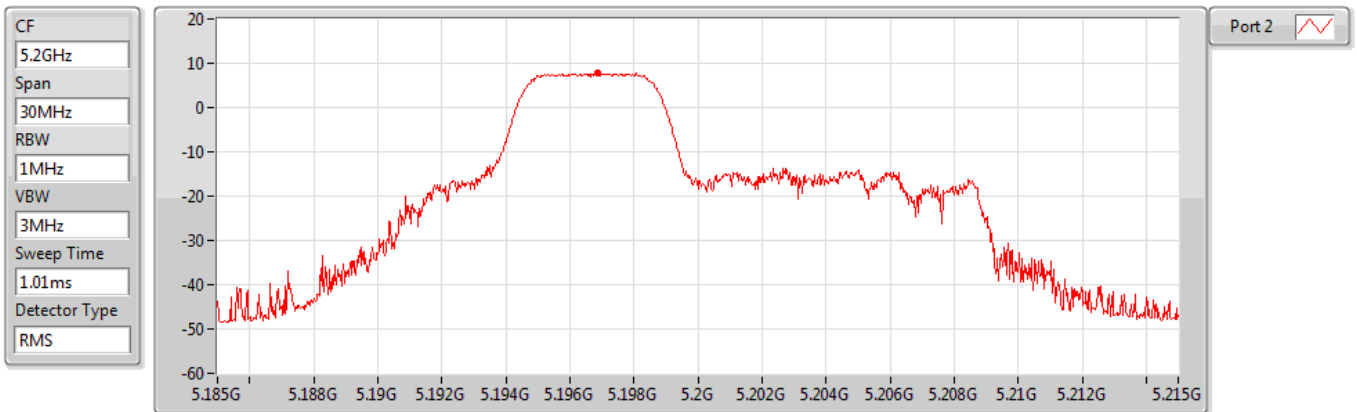

802.11ax HEW20_RU52_Index38_Nss1,(MCS0)_1TX(Port2)

PSD

5180MHz

Sum	PD	Port 1	Port 2
(dBm/RBW)	(dBm/RBW)	(dBm/RBW)	(dBm/RBW)
7.88	7.88	-	7.88

802.11ax HEW20_RU52_Index38_Nss1,(MCS0)_1TX(Port2)

PSD

5200MHz

Sum	PD	Port 1	Port 2
(dBm/RBW)	(dBm/RBW)	(dBm/RBW)	(dBm/RBW)
7.75	7.75	-	7.75