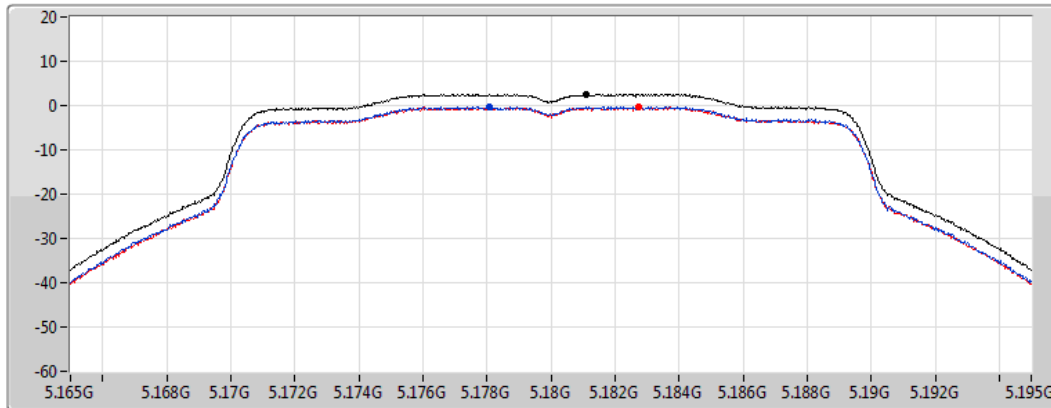

802.11ax HEW20_Nss2,(MCS0)_2TX

PSD

5180MHz

CF
5.18GHz
Span
30MHz
RBW
1MHz
VBW
3MHz
Sweep Time
1.01ms
Detector Type
RMS

Sum
Port 1
Port 2

Sum	PD	Port 1	Port 2
(dBm/RBW)	(dBm/RBW)	(dBm/RBW)	(dBm/RBW)
2.59	2.59	-0.18	-0.34