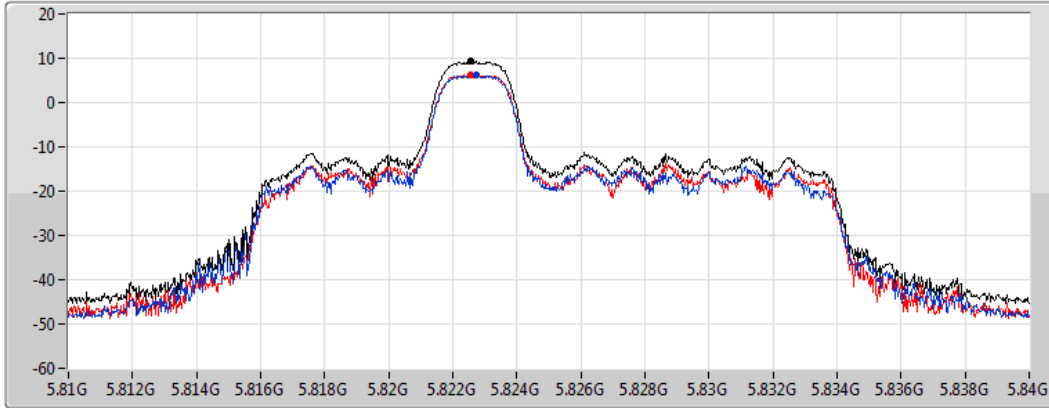

802.11ax HEW20_RU26_Index3_Nss2,(MCS0)_2TX

PSD

5825MHz

CF
5.825GHz
Span
30MHz
RBW
500kHz
VBW
3MHz
Sweep Time
1.01ms
Detector Type
RMS

Sum
Port 1
Port 2

Sum	PD	Port 1	Port 2
(dBm/RBW)	(dBm/RBW)	(dBm/RBW)	(dBm/RBW)
9.24	9.24	6.28	6.32

802.11ax HEW20_RU52_Index38_Nss2,(MCS0)_2TX

PSD