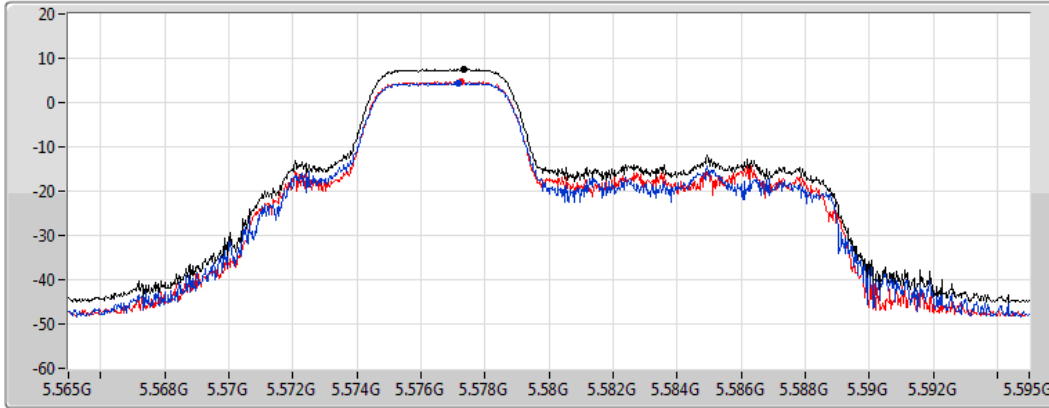

802.11ax HEW20_RU52_Index38_Nss2,(MCS0)_2TX

PSD

5580MHz

CF
5.58GHz
Span
30MHz
RBW
1MHz
VBW
3MHz
Sweep Time
1.01ms
Detector Type
RMS

Sum
Port 1
Port 2

Sum	PD	Port 1	Port 2
(dBm/RBW)	(dBm/RBW)	(dBm/RBW)	(dBm/RBW)
7.48	7.48	4.48	4.77

802.11ax HEW20_RU52_Index38_Nss2,(MCS0)_2TX

PSD