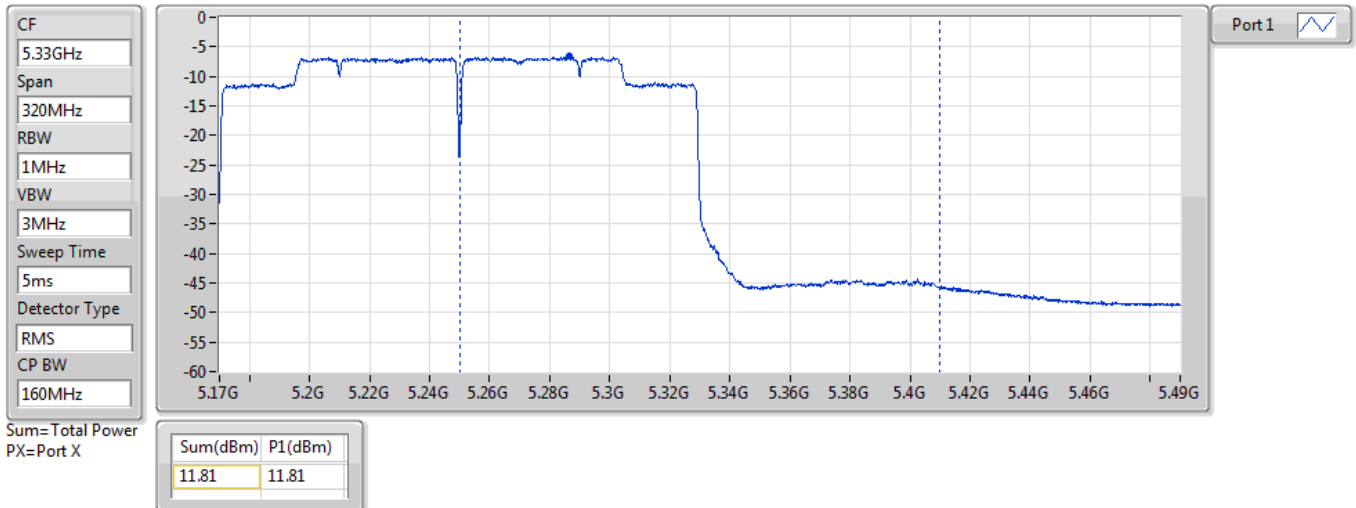

Port X = Port X output power

DG = Directional Gain = $10 \log [(10^{G1/10} + 10^{G2/10})/N_{ANT}]$;

Ant. No.	Operating Frequencies (MHz) / Antenna Gain (dBi)			
	5150 ~ 5250	5250 ~ 5350	5470 ~ 5725	5725 ~ 5850
1	2.62	2.62	2.82	2.82
2	2.32	2.54	2.76	2.83
Directional Gain (dBi)	2.47	2.58	2.79	2.83

802.11ax HEW160_Nss1,(MCS0)_1TX

AV Power

5250MHz Straddle 5.15-5.25GHz_TnomVnom

802.11ax HEW160_Nss1,(MCS0)_1TX

AV Power

5250MHz Straddle 5.25-5.35GHz_TnomVnom

802.11ax HEW160_Nss1,(MCS0)_1TX

AV Power