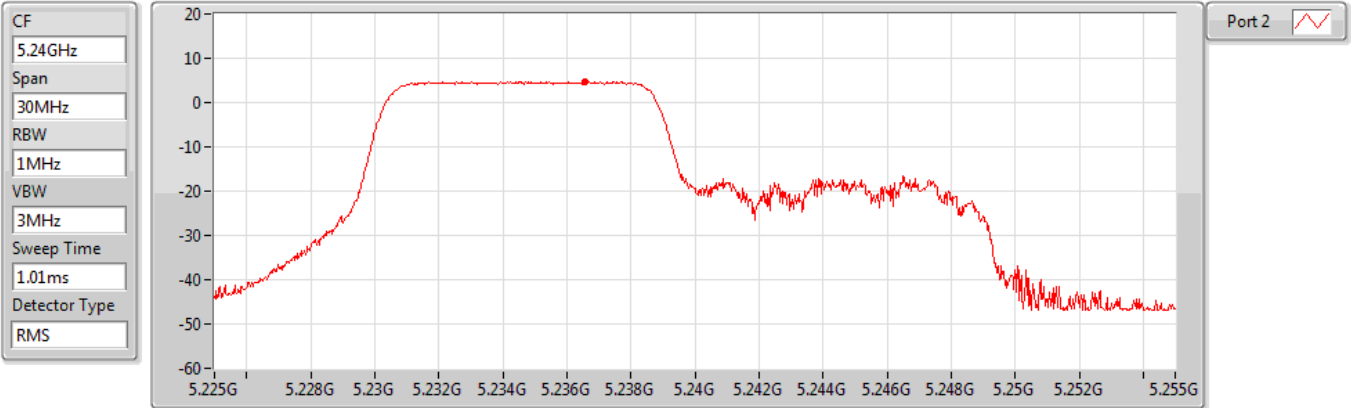

802.11ax HEW20_RU106_Index53_Nss1,(MCS0)_1TX(Port2)

PSD

5240MHz

Sum	PD	Port 1	Port 2
(dBm/RBW)	(dBm/RBW)	(dBm/RBW)	(dBm/RBW)
4.66	4.66	-	4.66

802.11ax HEW20_RU106_Index53_Nss1,(MCS0)_1TX(Port2)

PSD