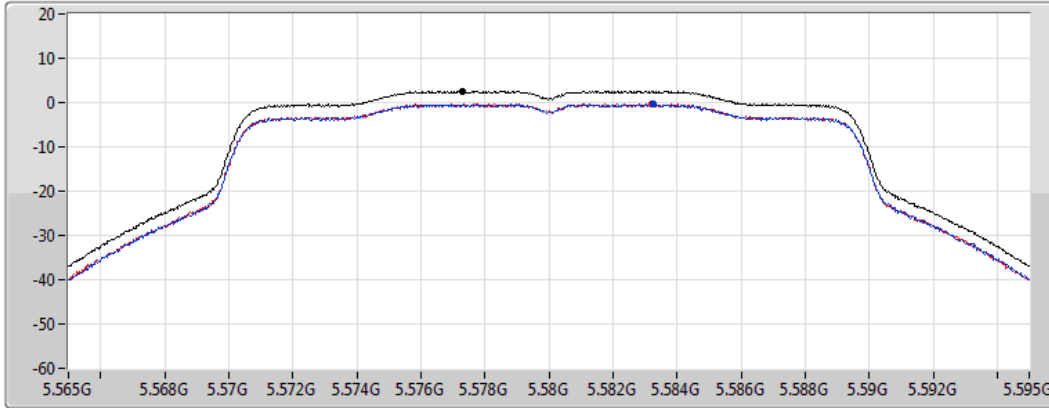

Sum	PD	Port 1	Port 2
(dBm/RBW)	(dBm/RBW)	(dBm/RBW)	(dBm/RBW)
2.83	2.83	-0.06	-0.20

802.11ax HEW20_Nss2,(MCS0)_2TX

PSD

5580MHz

CF
5.58GHz
Span
30MHz
RBW
1MHz
VBW
3MHz
Sweep Time
1.01ms
Detector Type
RMS

Sum
Port 1
Port 2