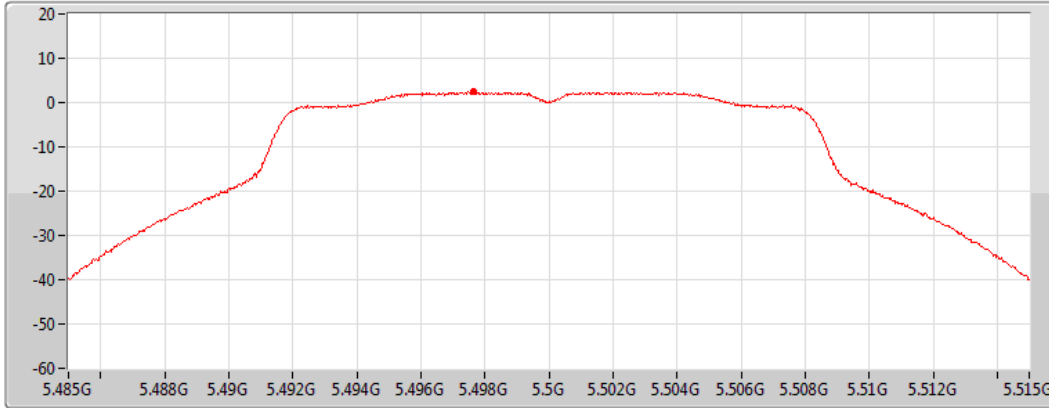

Port 2

Sum	PD	Port 1	Port 2
(dBm/RBW)	(dBm/RBW)	(dBm/RBW)	(dBm/RBW)
2.36	2.36	-	2.36

802.11a_Nss1,(6Mbps)_1TX

PSD

5320MHz

CF
5.32GHz
Span
30MHz
RBW
1MHz
VBW
3MHz
Sweep Time
1.01ms
Detector Type
RMS

Port 2

Sum	PD	Port 1	Port 2
(dBm/RBW)	(dBm/RBW)	(dBm/RBW)	(dBm/RBW)
2.34	2.34	-	2.34

802.11a_Nss1,(6Mbps)_1TX

PSD

5500MHz

CF
5.5GHz
Span
30MHz
RBW
1MHz
VBW
3MHz
Sweep Time
1.01ms
Detector Type
RMS

Port 2

Sum	PD	Port 1	Port 2
(dBm/RBW)	(dBm/RBW)	(dBm/RBW)	(dBm/RBW)
2.49	2.49	-	2.49

802.11a_Nss1,(6Mbps)_1TX