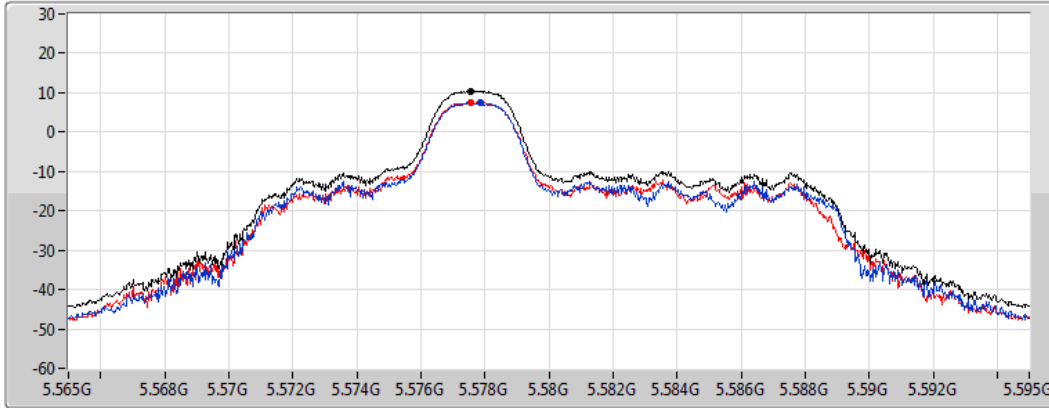

802.11ax HEW20_RU26_Index3_Nss2,(MCS0)_2TX

PSD

5580MHz

CF
5.58GHz
Span
30MHz
RBW
1MHz
VBW
3MHz
Sweep Time
1.01ms
Detector Type
RMS

Sum
Port 1
Port 2

Sum	PD	Port 1	Port 2
(dBm/RBW)	(dBm/RBW)	(dBm/RBW)	(dBm/RBW)
10.47	10.47	7.41	7.66

802.11ax HEW20_RU26_Index3_Nss2,(MCS0)_2TX

PSD