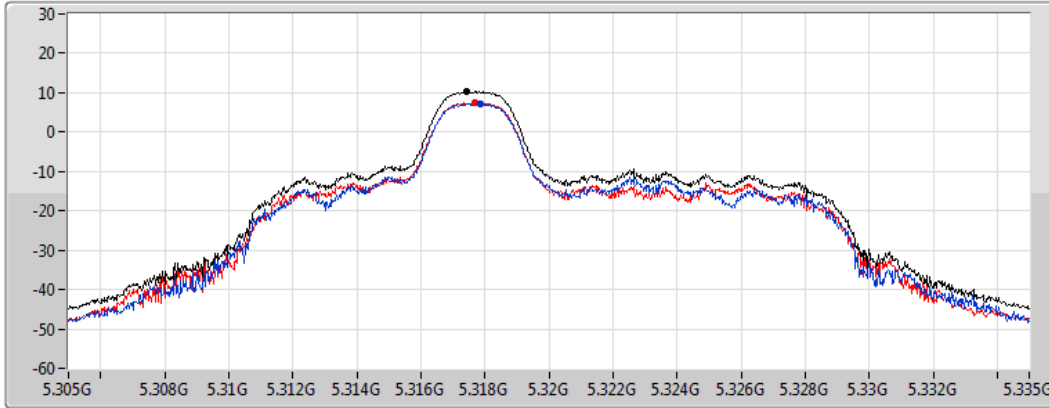

802.11ax HEW20_RU26_Index3_Nss2,(MCS0)_2TX

PSD

5320MHz

CF
5.32GHz
Span
30MHz
RBW
1MHz
VBW
3MHz
Sweep Time
1.01ms
Detector Type
RMS

Sum
Port 1
Port 2

Sum	PD	Port 1	Port 2
(dBm/RBW)	(dBm/RBW)	(dBm/RBW)	(dBm/RBW)
10.26	10.26	7.23	7.54

802.11ax HEW20_RU26_Index3_Nss2,(MCS0)_2TX

PSD