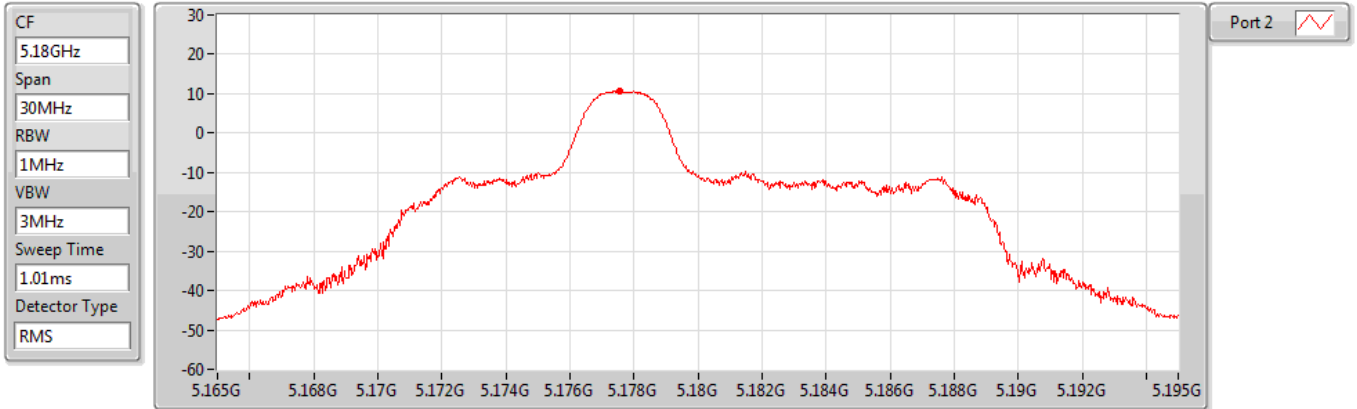

802.11ax HEW20_RU26_Index3_Nss1,(MCS0)_1TX(Port2)

PSD

5180MHz

Sum	PD	Port 1	Port 2
(dBm/RBW)	(dBm/RBW)	(dBm/RBW)	(dBm/RBW)
10.62	10.62	-	10.62

802.11ax HEW20_RU26_Index3_Nss1,(MCS0)_1TX(Port2)

PSD