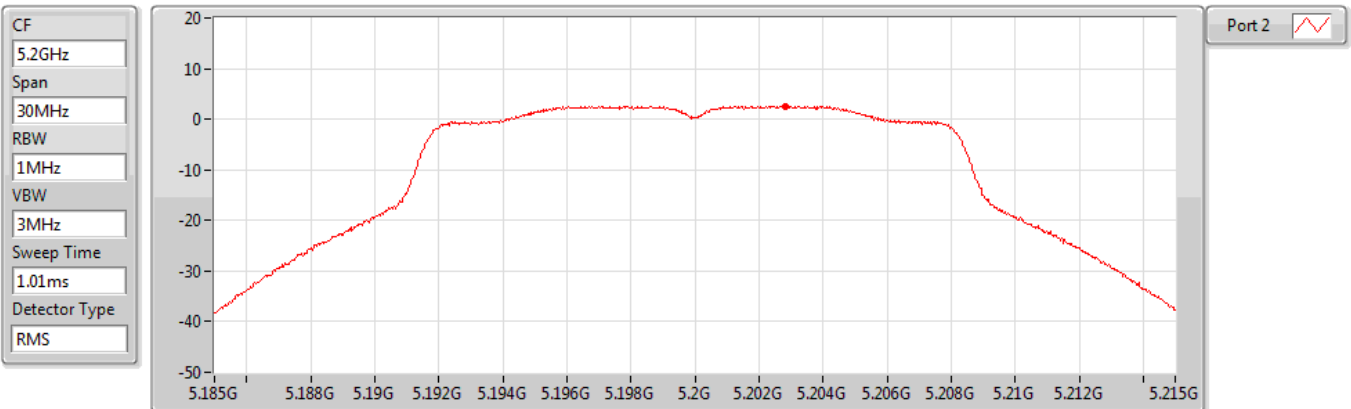

PSD

5180MHz

Sum	PD	Port 1	Port 2
(dBm/RBW)	(dBm/RBW)	(dBm/RBW)	(dBm/RBW)
2.46	2.46	-	2.46

802.11a_Nss1,(6Mbps)_1TX

PSD

5200MHz

Sum	PD	Port 1	Port 2
(dBm/RBW)	(dBm/RBW)	(dBm/RBW)	(dBm/RBW)
2.62	2.62	-	2.62

802.11a_Nss1,(6Mbps)_1TX