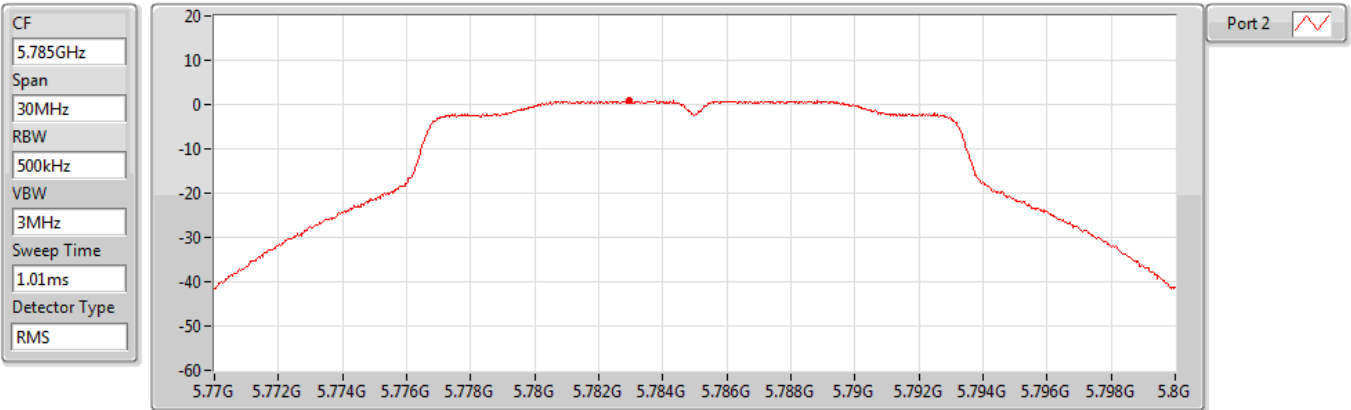

Port 2

Sum	PD	Port 1	Port 2
(dBm/RBW)	(dBm/RBW)	(dBm/RBW)	(dBm/RBW)
0.79	0.79	-	0.79

802.11a_Nss1,(6Mbps)_1TX

PSD

5785MHz

Sum	PD	Port 1	Port 2
(dBm/RBW)	(dBm/RBW)	(dBm/RBW)	(dBm/RBW)
0.91	0.91	-	0.91

802.11a_Nss1,(6Mbps)_1TX

PSD

5825MHz

Sum	PD	Port 1	Port 2
(dBm/RBW)	(dBm/RBW)	(dBm/RBW)	(dBm/RBW)
0.97	0.97	-	0.97

802.11ax HEW20_Nss1,(MCS0)_1TX

PSD

5180MHz

Sum	PD	Port 1	Port 2
(dBm/RBW)	(dBm/RBW)	(dBm/RBW)	(dBm/RBW)
2.14	2.14	-	2.14