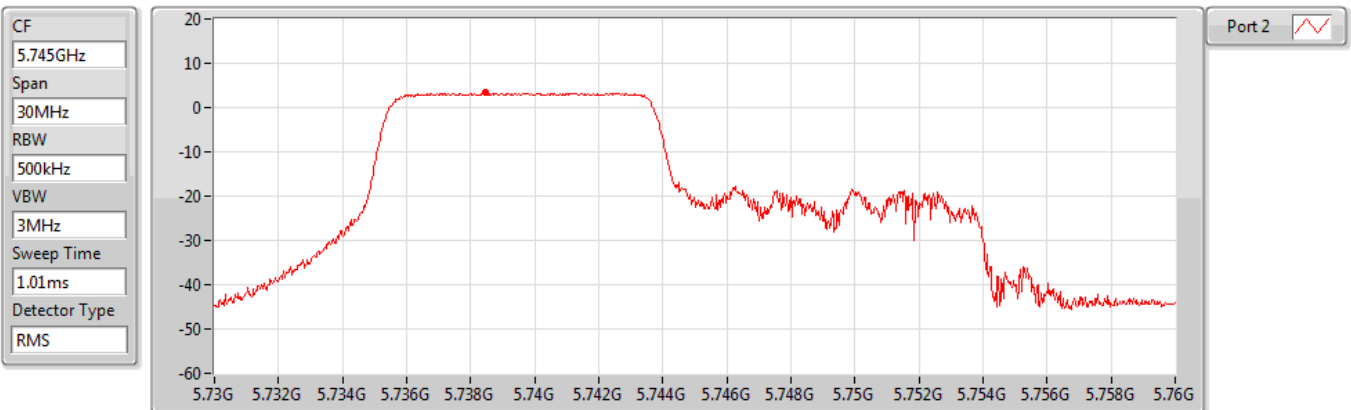

5745MHz

Sum	PD	Port 1	Port 2
(dBm/RBW)	(dBm/RBW)	(dBm/RBW)	(dBm/RBW)
3.29	3.29	-	3.29