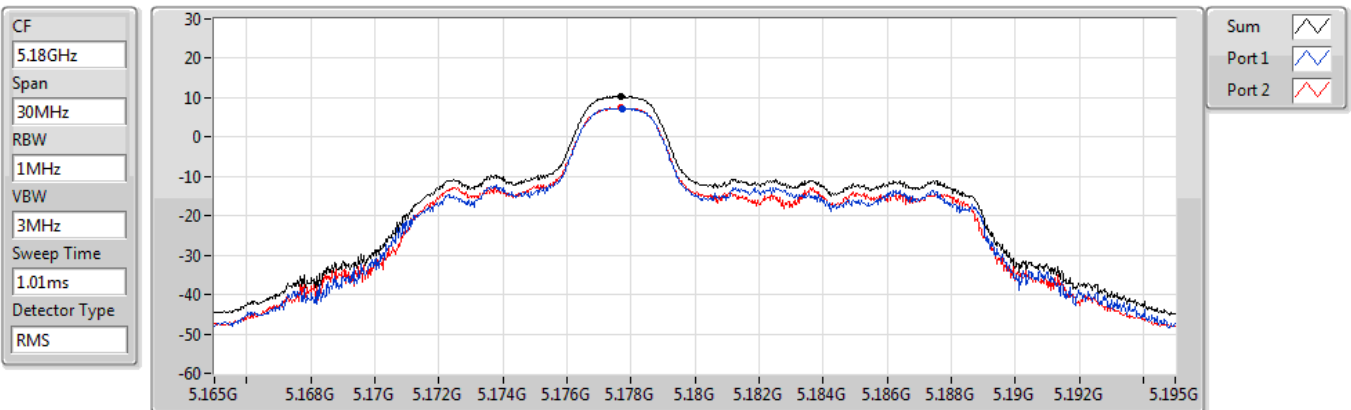

PSD

5570MHz

Sum	PD	Port 1	Port 2
(dBm/RBW)	(dBm/RBW)	(dBm/RBW)	(dBm/RBW)
-4.34	-4.34	-	-4.34

802.11ax HEW20_RU26_Index3_Nss2,(MCS0)_2TX

PSD

5180MHz

Sum	PD	Port 1	Port 2
(dBm/RBW)	(dBm/RBW)	(dBm/RBW)	(dBm/RBW)
10.32	10.32	7.28	7.41