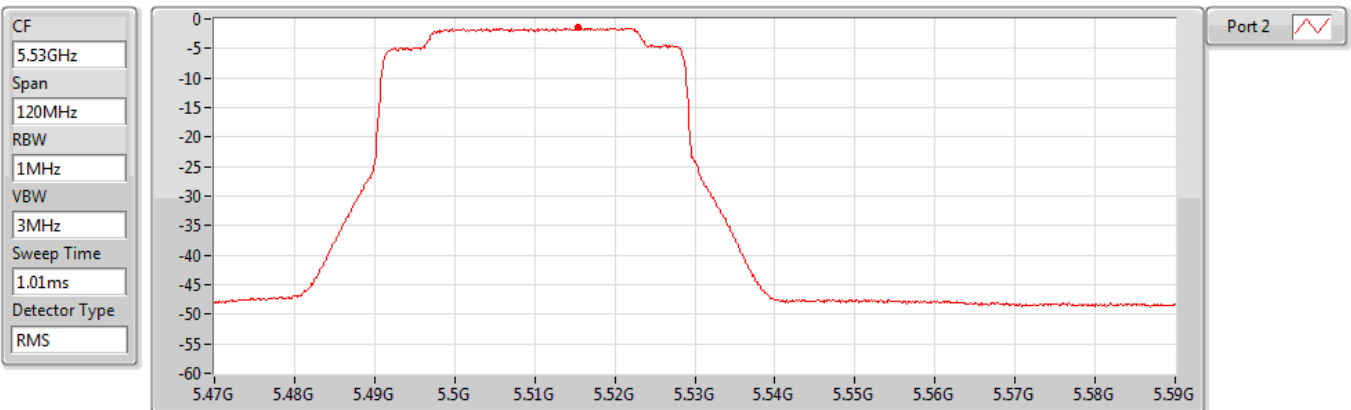

5290MHz

Sum	PD	Port 1	Port 2
(dBm/RBW)	(dBm/RBW)	(dBm/RBW)	(dBm/RBW)
-1.34	-1.34	-	-1.34

802.11ax HEW80_RU484_Index65_Nss1,(MCS0)_1TX(Port2)

PSD

5530MHz

Sum	PD	Port 1	Port 2
(dBm/RBW)	(dBm/RBW)	(dBm/RBW)	(dBm/RBW)
-1.50	-1.50	-	-1.50