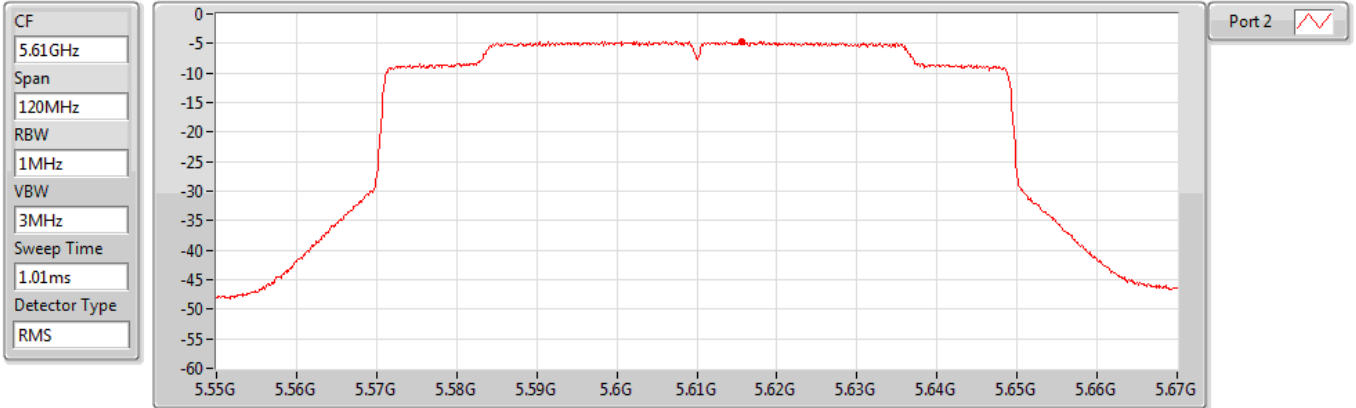

802.11ax HEW80_Nss1,(MCS0)_1TX

PSD

5610MHz

Sum	PD	Port 1	Port 2
(dBm/RBW)	(dBm/RBW)	(dBm/RBW)	(dBm/RBW)
-4.62	-4.62	-	-4.62

802.11ax HEW80_Nss1,(MCS0)_1TX

PSD