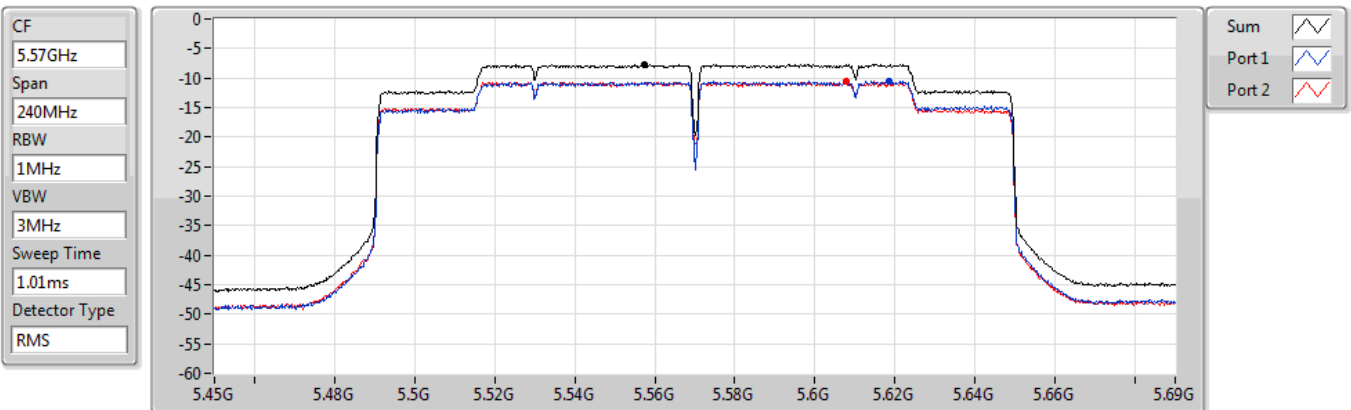

5570MHz

Sum	PD	Port 1	Port 2
(dBm/RBW)	(dBm/RBW)	(dBm/RBW)	(dBm/RBW)
-7.70	-7.70	-10.48	-10.63