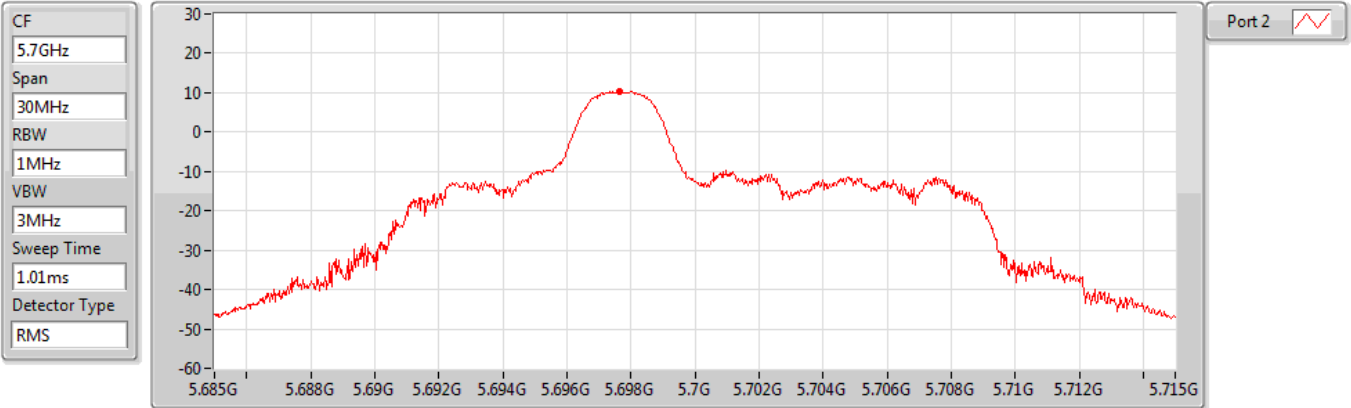

802.11ax HEW20_RU26_Index3_Nss1,(MCS0)_1TX(Port2)

PSD

5700MHz

Sum	PD	Port 1	Port 2
(dBm/RBW)	(dBm/RBW)	(dBm/RBW)	(dBm/RBW)
10.29	10.29	-	10.29

802.11ax HEW20_RU26_Index3_Nss1,(MCS0)_1TX(Port2)

PSD