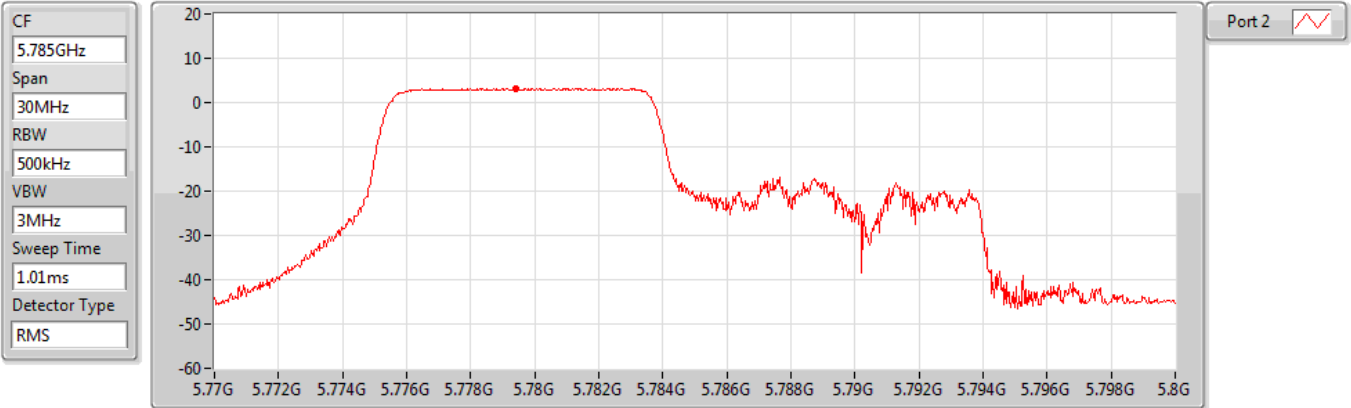

802.11ax HEW20_RU106_Index53_Nss1,(MCS0)_1TX(Port2)

PSD

5745MHz

Sum	PD	Port 1	Port 2
(dBm/RBW)	(dBm/RBW)	(dBm/RBW)	(dBm/RBW)
3.29	3.29	-	3.29

802.11ax HEW20_RU106_Index53_Nss1,(MCS0)_1TX(Port2)

PSD

5785MHz

Sum	PD	Port 1	Port 2
(dBm/RBW)	(dBm/RBW)	(dBm/RBW)	(dBm/RBW)
3.26	3.26	-	3.26