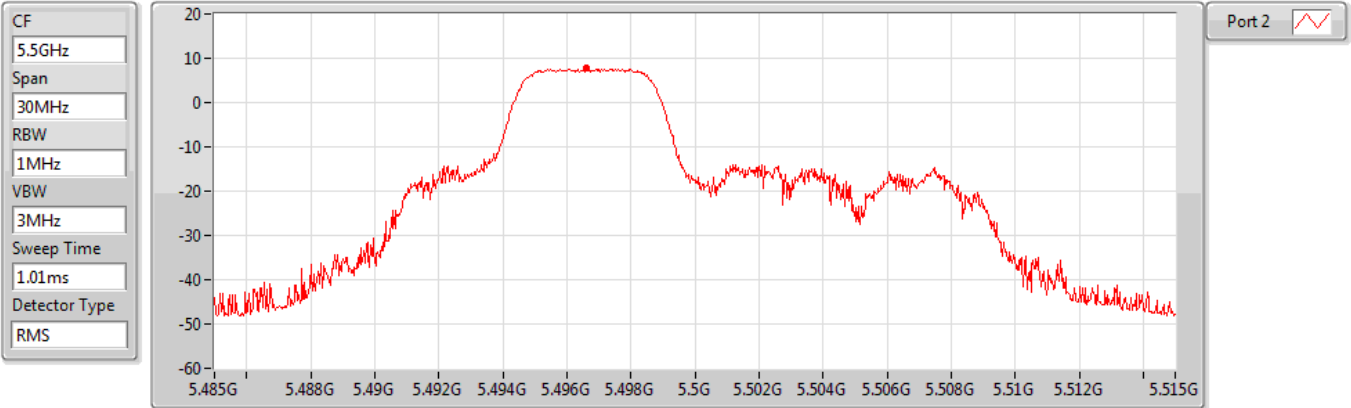

802.11ax HEW20_RU52_Index38_Nss1,(MCS0)_1TX(Port2)

PSD

5500MHz

Sum	PD	Port 1	Port 2
(dBm/RBW)	(dBm/RBW)	(dBm/RBW)	(dBm/RBW)
7.67	7.67	-	7.67

802.11ax HEW20_RU52_Index38_Nss1,(MCS0)_1TX(Port2)

PSD