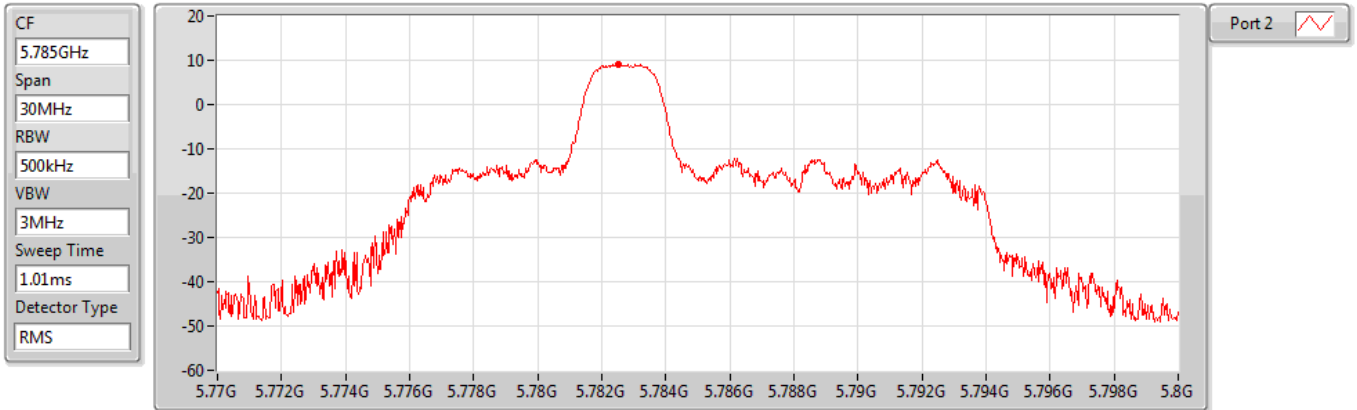

802.11ax HEW20_RU26_Index3_Nss1,(MCS0)_1TX(Port2)

PSD

5785MHz

Sum	PD	Port 1	Port 2
(dBm/RBW)	(dBm/RBW)	(dBm/RBW)	(dBm/RBW)
9.04	9.04	-	9.04

802.11ax HEW20_RU26_Index3_Nss1,(MCS0)_1TX(Port2)

PSD