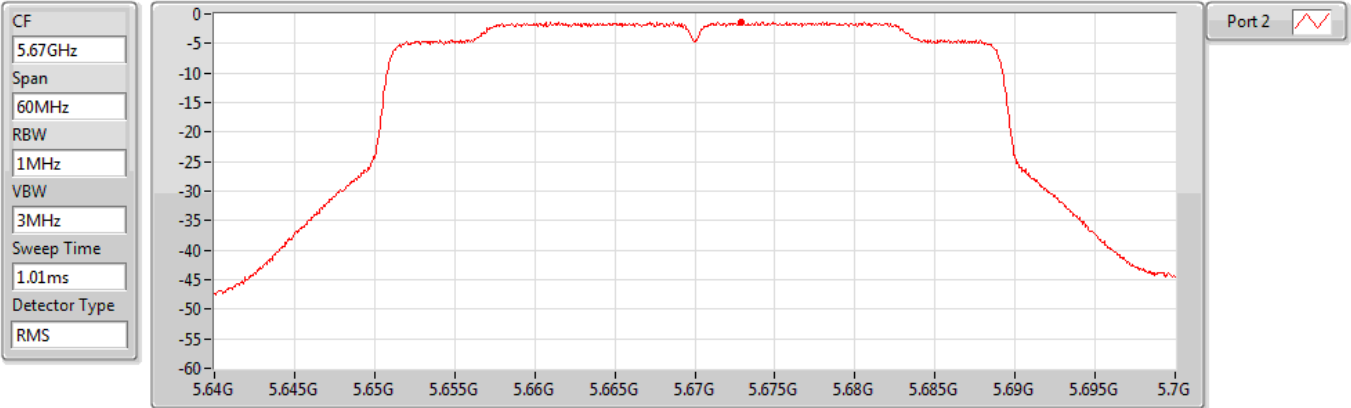

802.11ax HEW40_Nss1,(MCS0)_1TX

PSD

5670MHz

Sum	PD	Port 1	Port 2
(dBm/RBW)	(dBm/RBW)	(dBm/RBW)	(dBm/RBW)
-1.34	-1.34	-	-1.34

802.11ax HEW40_Nss1,(MCS0)_1TX

PSD