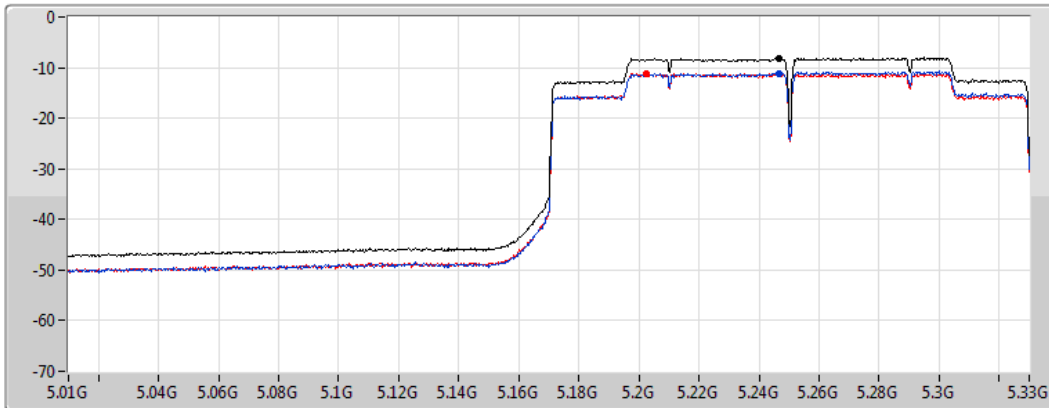

Sum
Port 1
Port 2

Sum	PD	Port 1	Port 2
(dBm/RBW)	(dBm/RBW)	(dBm/RBW)	(dBm/RBW)
-5.75	-5.75	-8.62	-8.50

802.11ax HEW160_Nss2,(MCS0)_2TX

PSD

5250MHz Straddle 5.15-5.25GHz

CF
5.17GHz
Span
320MHz
RBW
1MHz
VBW
3MHz
Sweep Time
1.01ms
Detector Type
RMS