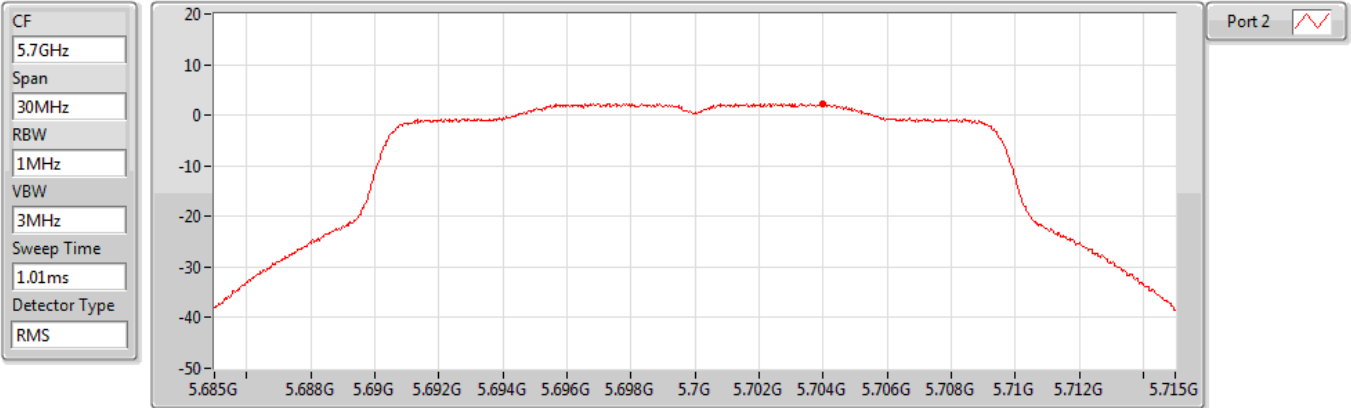

802.11ax HEW20_Nss1,(MCS0)_1TX

PSD

5580MHz

Sum	PD	Port 1	Port 2
(dBm/RBW)	(dBm/RBW)	(dBm/RBW)	(dBm/RBW)
2.11	2.11	-	2.11

802.11ax HEW20_Nss1,(MCS0)_1TX

PSD

5700MHz

Sum	PD	Port 1	Port 2
(dBm/RBW)	(dBm/RBW)	(dBm/RBW)	(dBm/RBW)
2.32	2.32	-	2.32