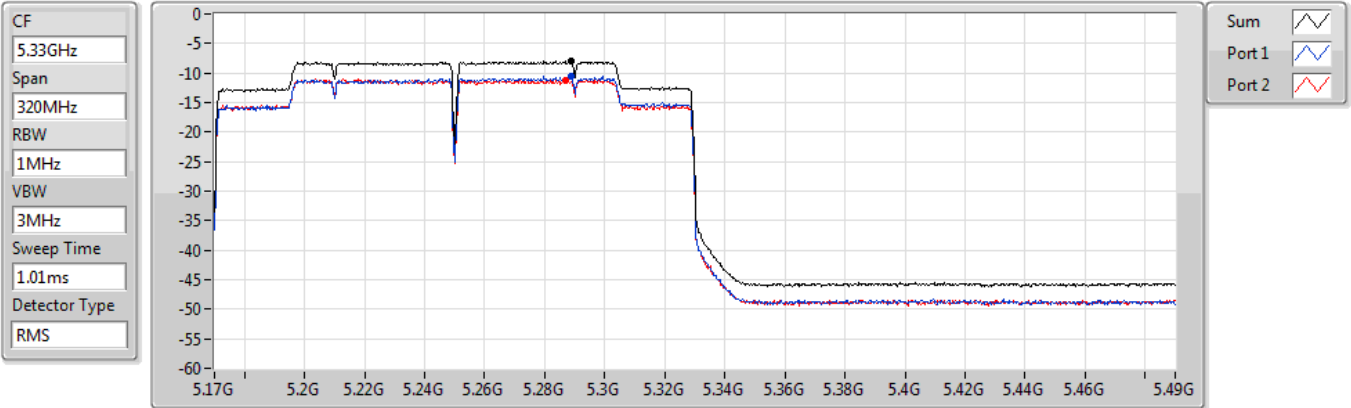

Sum
Port 1
Port 2

Sum	PD	Port 1	Port 2
(dBm/RBW)	(dBm/RBW)	(dBm/RBW)	(dBm/RBW)
-8.24	-8.24	-11.12	-11.16

802.11ax HEW160_Nss2,(MCS0)_2TX

PSD

5250MHz Straddle 5.25-5.35GHz

Sum	PD	Port 1	Port 2
(dBm/RBW)	(dBm/RBW)	(dBm/RBW)	(dBm/RBW)
-7.97	-7.97	-10.61	-11.19