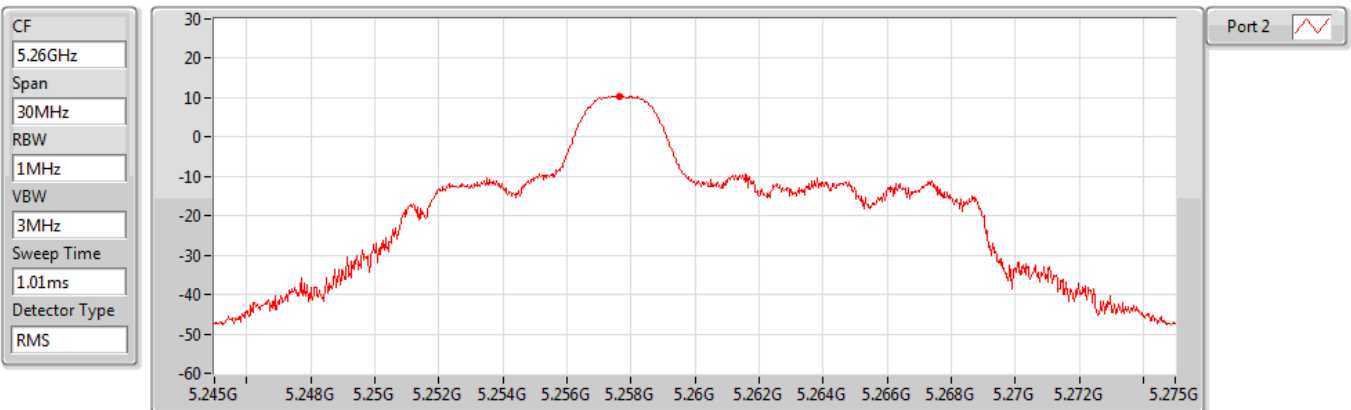

802.11ax HEW20_RU26_Index3_Nss1,(MCS0)_1TX(Port2)

PSD

5240MHz

Sum	PD	Port 1	Port 2
(dBm/RBW)	(dBm/RBW)	(dBm/RBW)	(dBm/RBW)
10.47	10.47	-	10.47

802.11ax HEW20_RU26_Index3_Nss1,(MCS0)_1TX(Port2)

PSD

5260MHz

Sum	PD	Port 1	Port 2
(dBm/RBW)	(dBm/RBW)	(dBm/RBW)	(dBm/RBW)
10.45	10.45	-	10.45