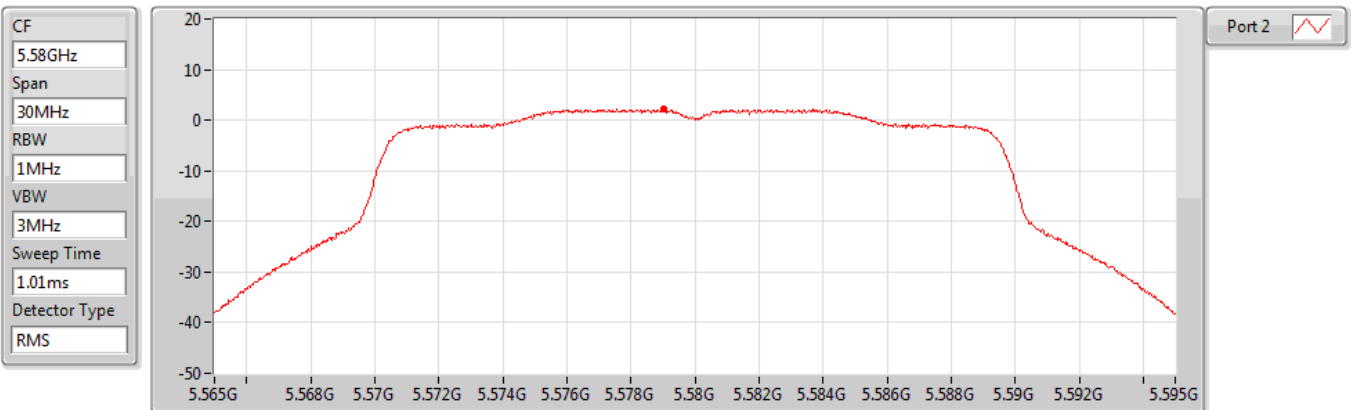

5580MHz

Sum	PD	Port 1	Port 2
(dBm/RBW)	(dBm/RBW)	(dBm/RBW)	(dBm/RBW)
2.11	2.11	-	2.11