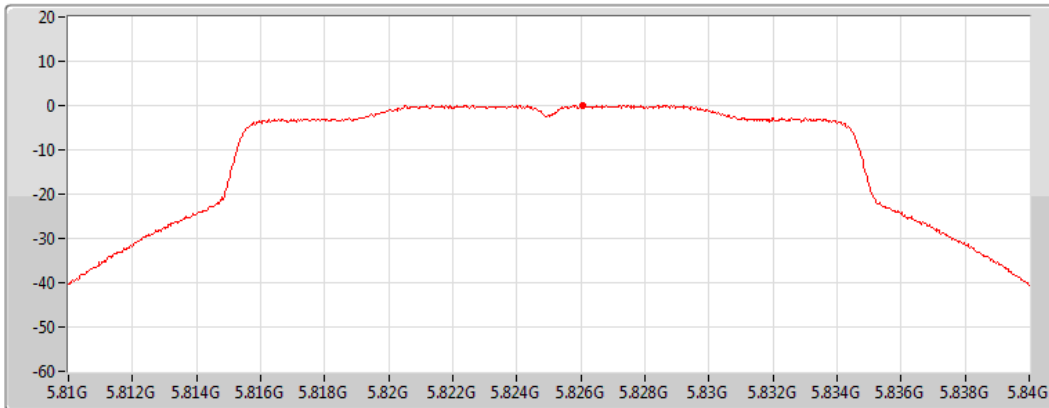

Port 2

Sum	PD	Port 1	Port 2
(dBm/RBW)	(dBm/RBW)	(dBm/RBW)	(dBm/RBW)
0.07	0.07	-	0.07

802.11ax HEW20_Nss1,(MCS0)_1TX

PSD

5825MHz

CF
5.825GHz
Span
30MHz
RBW
500kHz
VBW
3MHz
Sweep Time
1.01ms
Detector Type
RMS

Port 2

Sum	PD	Port 1	Port 2
(dBm/RBW)	(dBm/RBW)	(dBm/RBW)	(dBm/RBW)
0.12	0.12	-	0.12

802.11ax HEW40_Nss1,(MCS0)_1TX

PSD

5190MHz

CF
5.19GHz
Span
60MHz
RBW
1MHz
VBW
3MHz
Sweep Time
1.01ms
Detector Type
RMS

Sum	PD	Port 1	Port 2
(dBm/RBW)	(dBm/RBW)	(dBm/RBW)	(dBm/RBW)
-1.00	-1.00	-	-1.00