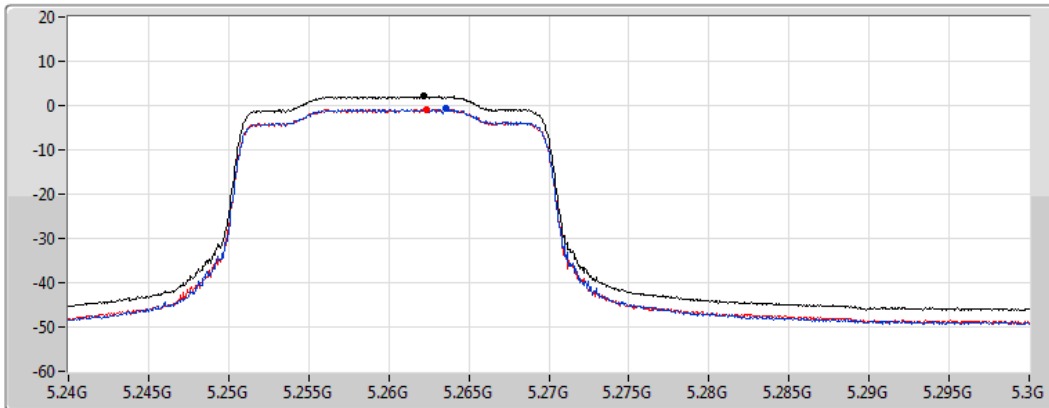

5270MHz

CF
5.27GHz
Span
60MHz
RBW
1MHz
VBW
3MHz
Sweep Time
1.01ms
Detector Type
RMS

Sum
Port 1
Port 2

Sum	PD	Port 1	Port 2
(dBm/RBW)	(dBm/RBW)	(dBm/RBW)	(dBm/RBW)
2.10	2.10	-0.71	-0.83