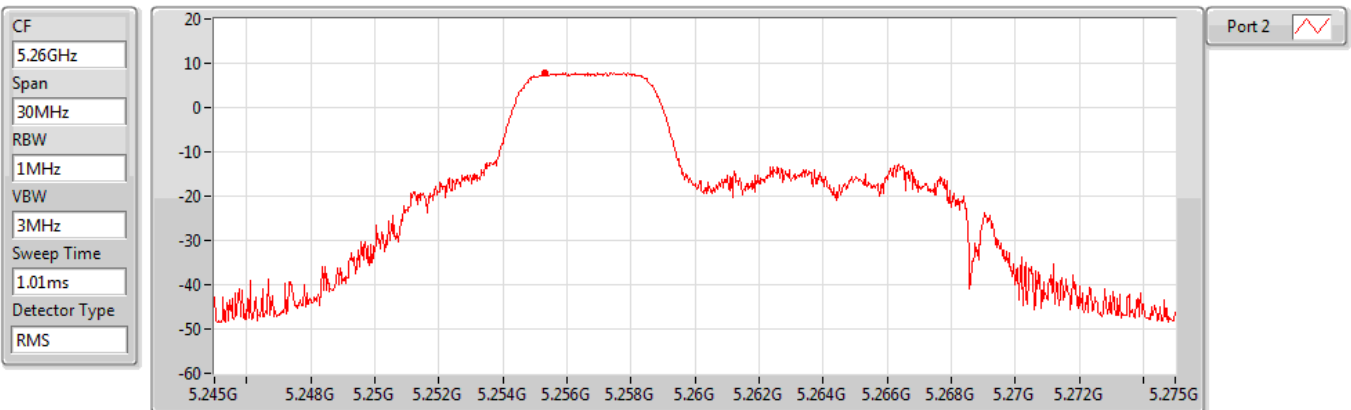

802.11ax HEW20_RU52_Index38_Nss1,(MCS0)_1TX(Port2)

PSD

5240MHz

Sum	PD	Port 1	Port 2
(dBm/RBW)	(dBm/RBW)	(dBm/RBW)	(dBm/RBW)
7.81	7.81	-	7.81

802.11ax HEW20_RU52_Index38_Nss1,(MCS0)_1TX(Port2)

PSD

5260MHz

Sum	PD	Port 1	Port 2
(dBm/RBW)	(dBm/RBW)	(dBm/RBW)	(dBm/RBW)
7.80	7.80	-	7.80