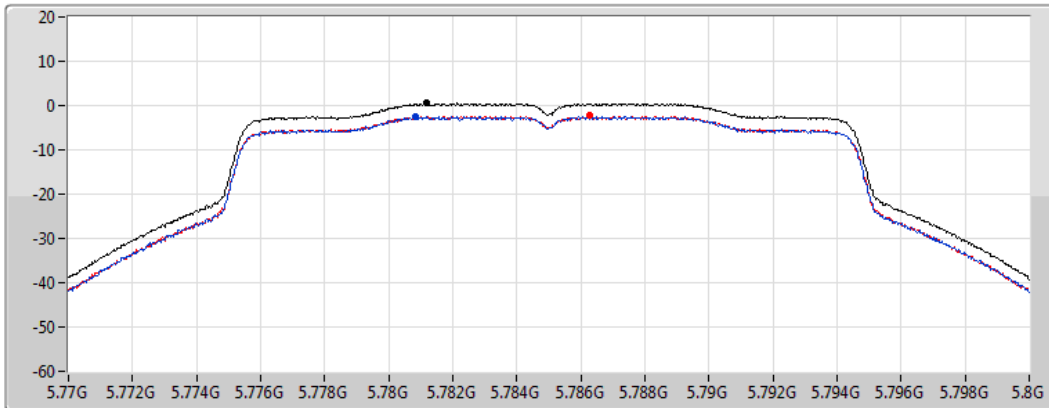

Sum
Port 1
Port 2

Sum	PD	Port 1	Port 2
(dBm/RBW)	(dBm/RBW)	(dBm/RBW)	(dBm/RBW)
0.43	0.43	-2.50	-2.39

802.11ax HEW20_Nss2,(MCS0)_2TX

PSD

5785MHz

CF
5.785GHz
Span
30MHz
RBW
500kHz
VBW
3MHz
Sweep Time
1.01ms
Detector Type
RMS