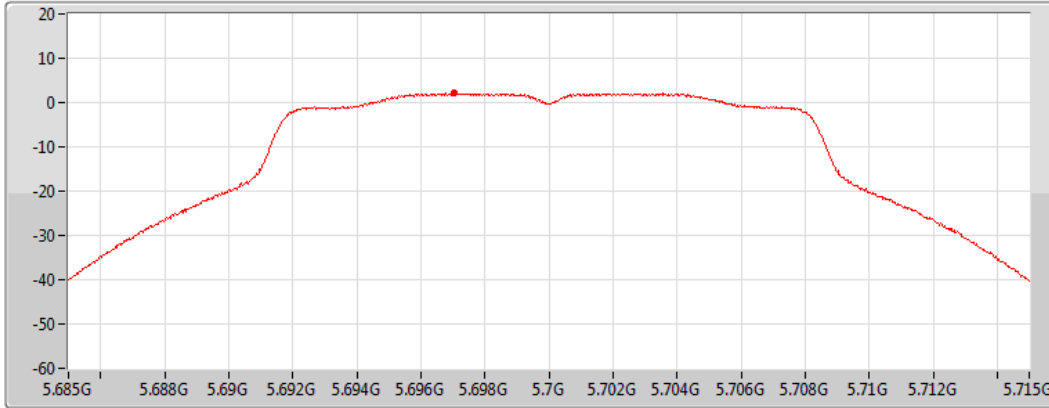

PSD

5580MHz

CF
5.58GHz
Span
30MHz
RBW
1MHz
VBW
3MHz
Sweep Time
1.01ms
Detector Type
RMS

Port 2

Sum	PD	Port 1	Port 2
(dBm/RBW)	(dBm/RBW)	(dBm/RBW)	(dBm/RBW)
2.37	2.37	-	2.37

802.11a_Nss1,(6Mbps)_1TX

PSD

5700MHz

CF
5.7GHz
Span
30MHz
RBW
1MHz
VBW
3MHz
Sweep Time
1.01ms
Detector Type
RMS

Port 2

Sum	PD	Port 1	Port 2
(dBm/RBW)	(dBm/RBW)	(dBm/RBW)	(dBm/RBW)
2.14	2.14	-	2.14

802.11a_Nss1,(6Mbps)_1TX

PSD

5745MHz

CF
5.745GHz
Span
30MHz
RBW
500kHz
VBW
3MHz
Sweep Time
1.01ms
Detector Type
RMS