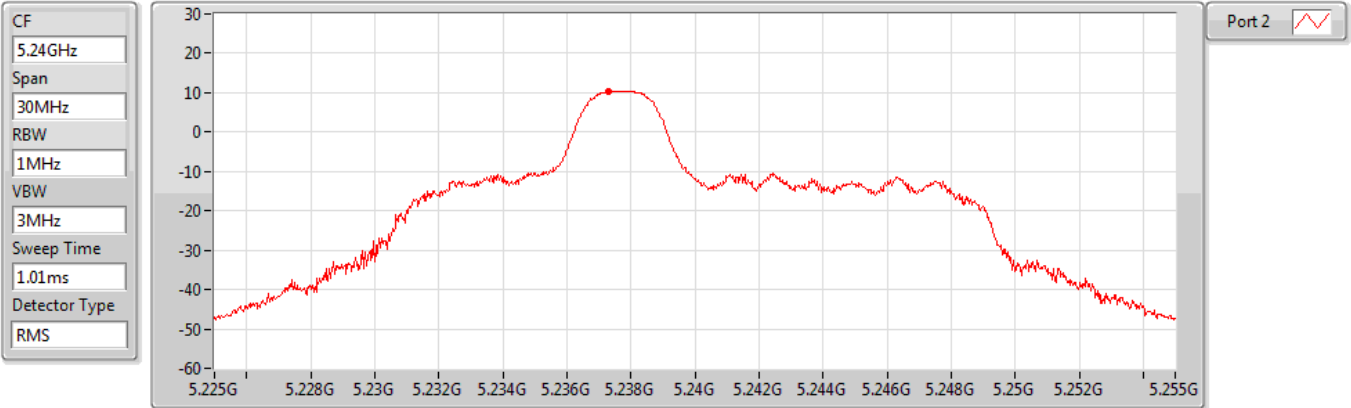

802.11ax HEW20_RU26_Index3_Nss1,(MCS0)_1TX(Port2)

PSD

5240MHz

Sum	PD	Port 1	Port 2
(dBm/RBW)	(dBm/RBW)	(dBm/RBW)	(dBm/RBW)
10.47	10.47	-	10.47

802.11ax HEW20_RU26_Index3_Nss1,(MCS0)_1TX(Port2)

PSD