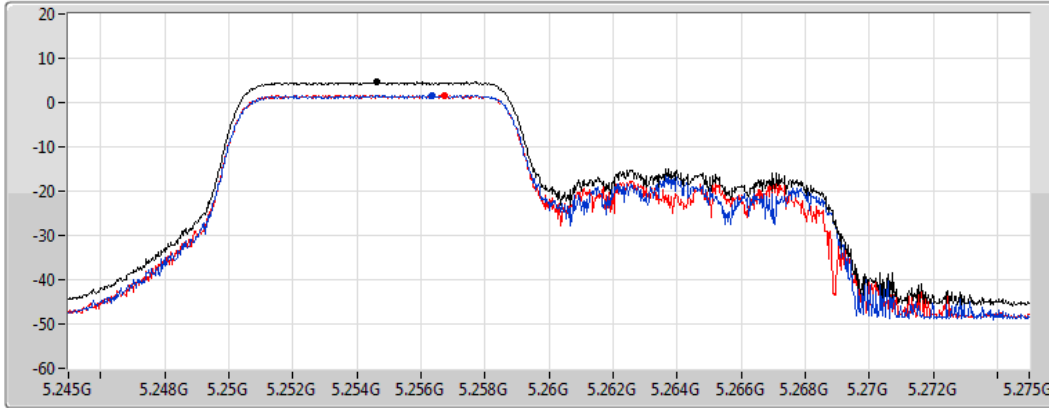

802.11ax HEW20_RU106_Index53_Nss2,(MCS0)_2TX

PSD

5260MHz

CF
5.26GHz
Span
30MHz
RBW
1MHz
VBW
3MHz
Sweep Time
1.01ms
Detector Type
RMS

Sum ☐
Port 1 ☐
Port 2 ☐

Sum	PD	Port 1	Port 2
(dBm/RBW)	(dBm/RBW)	(dBm/RBW)	(dBm/RBW)
4.57	4.57	1.66	1.65

802.11ax HEW20_RU106_Index53_Nss2,(MCS0)_2TX

PSD