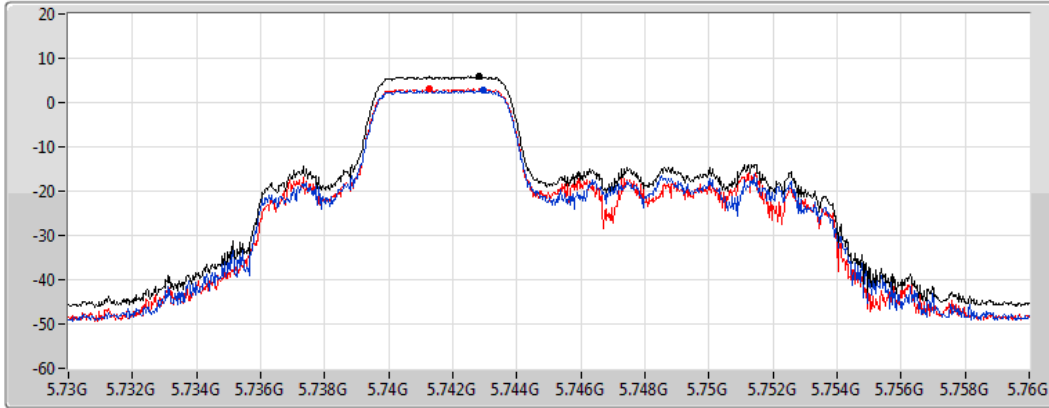

802.11ax HEW20_RU52_Index38_Nss2,(MCS0)_2TX

PSD

5745MHz

CF
5.745GHz
Span
30MHz
RBW
500kHz
VBW
3MHz
Sweep Time
1.01ms
Detector Type
RMS

Sum
Port 1
Port 2

Sum	PD	Port 1	Port 2
(dBm/RBW)	(dBm/RBW)	(dBm/RBW)	(dBm/RBW)
5.88	5.88	2.77	3.15

802.11ax HEW20_RU52_Index38_Nss2,(MCS0)_2TX

PSD