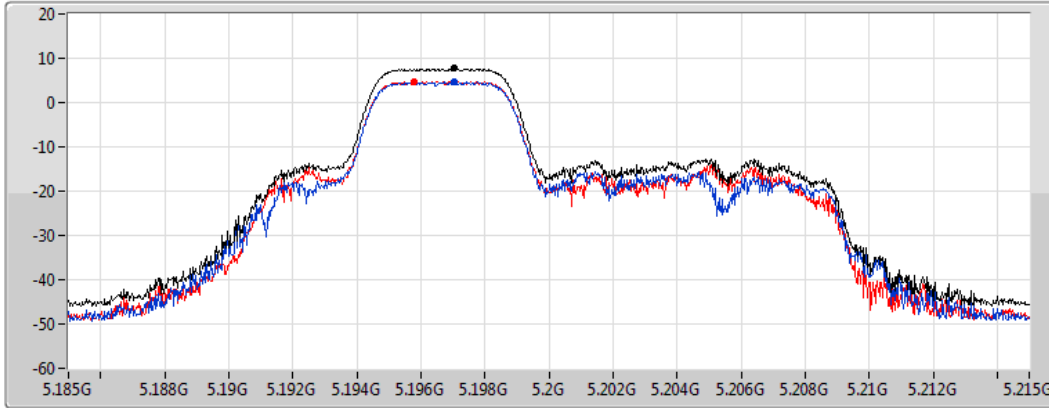

802.11ax HEW20_RU52_Index38_Nss2,(MCS0)_2TX

PSD

5200MHz

CF
5.2GHz
Span
30MHz
RBW
1MHz
VBW
3MHz
Sweep Time
1.01ms
Detector Type
RMS

Sum
Port 1
Port 2

Sum	PD	Port 1	Port 2
(dBm/1MHz)	(dBm/1MHz)	(dBm/1MHz)	(dBm/1MHz)
7.70	7.70	4.67	4.84