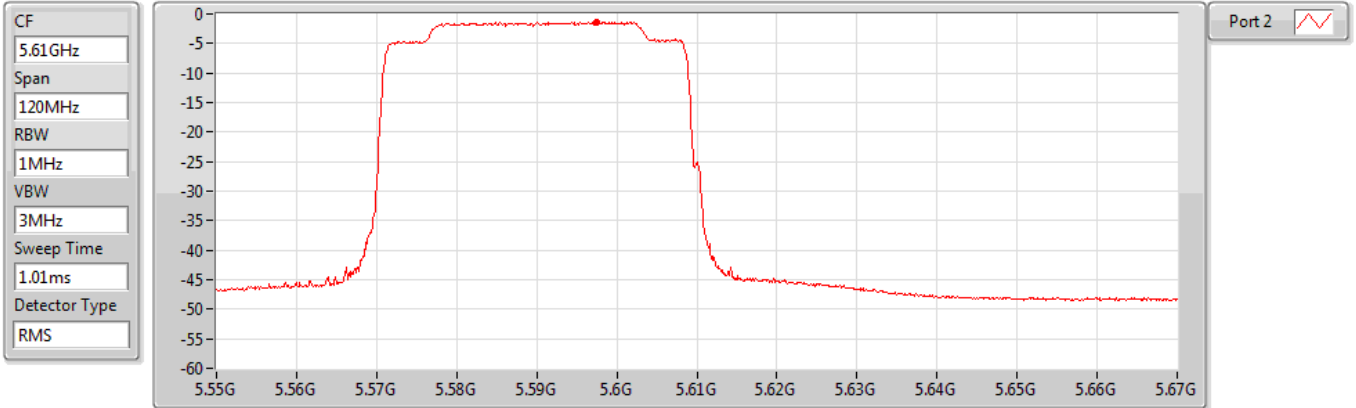

802.11ax HEW80_RU484_Index65_Nss1,(MCS0)_1TX(Port2)

PSD

5610MHz

Sum	PD	Port 1	Port 2
(dBm/RBW)	(dBm/RBW)	(dBm/RBW)	(dBm/RBW)
-1.29	-1.29	-	-1.29

802.11ax HEW80_RU484_Index65_Nss1,(MCS0)_1TX(Port2)

PSD