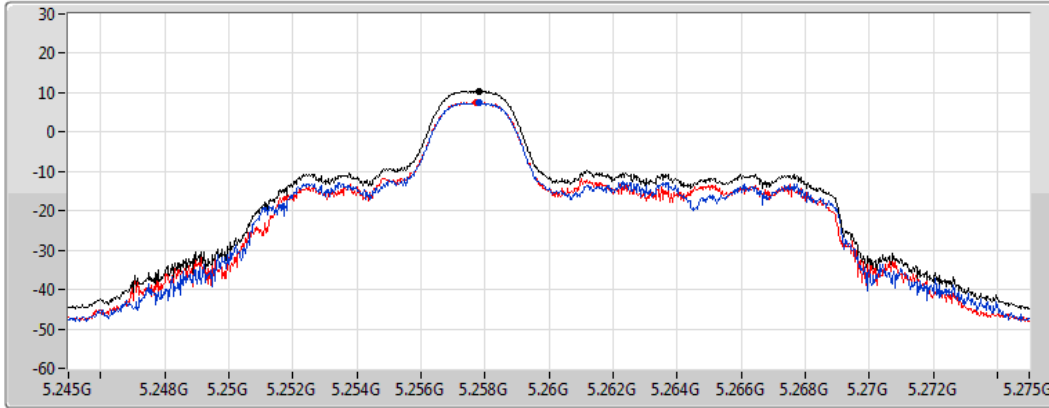

802.11ax HEW20_RU26_Index3_Nss2,(MCS0)_2TX

PSD

5260MHz

CF
5.26GHz
Span
30MHz
RBW
1MHz
VBW
3MHz
Sweep Time
1.01ms
Detector Type
RMS

Sum
Port 1
Port 2

Sum	PD	Port 1	Port 2
(dBm/RBW)	(dBm/RBW)	(dBm/RBW)	(dBm/RBW)
10.46	10.46	7.53	7.41

802.11ax HEW20_RU26_Index3_Nss2,(MCS0)_2TX

PSD