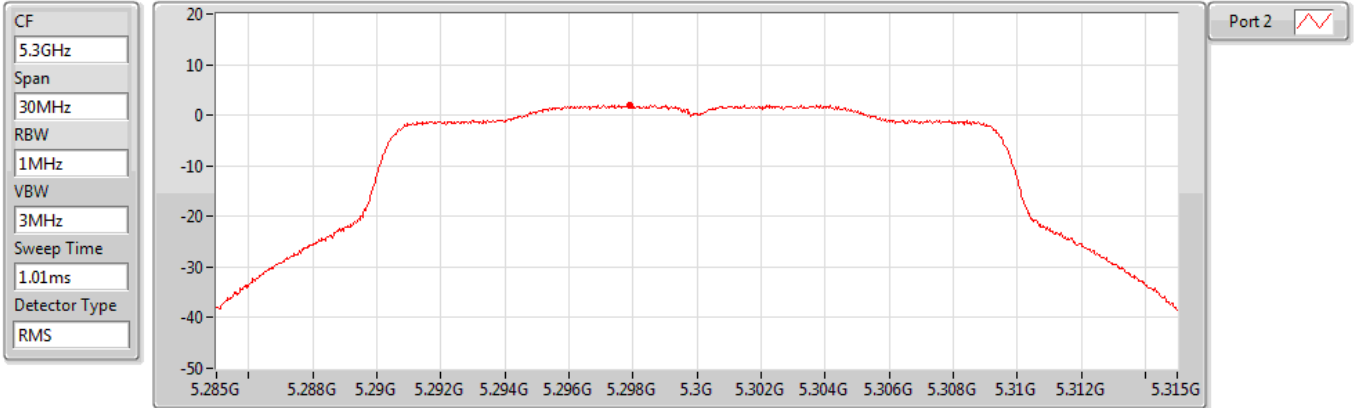

802.11ax HEW20_Nss1,(MCS0)_1TX

PSD

5260MHz

Sum	PD	Port 1	Port 2
(dBm/RBW)	(dBm/RBW)	(dBm/RBW)	(dBm/RBW)
2.11	2.11	-	2.11

802.11ax HEW20_Nss1,(MCS0)_1TX

PSD

5300MHz

Sum	PD	Port 1	Port 2
(dBm/RBW)	(dBm/RBW)	(dBm/RBW)	(dBm/RBW)
2.05	2.05	-	2.05