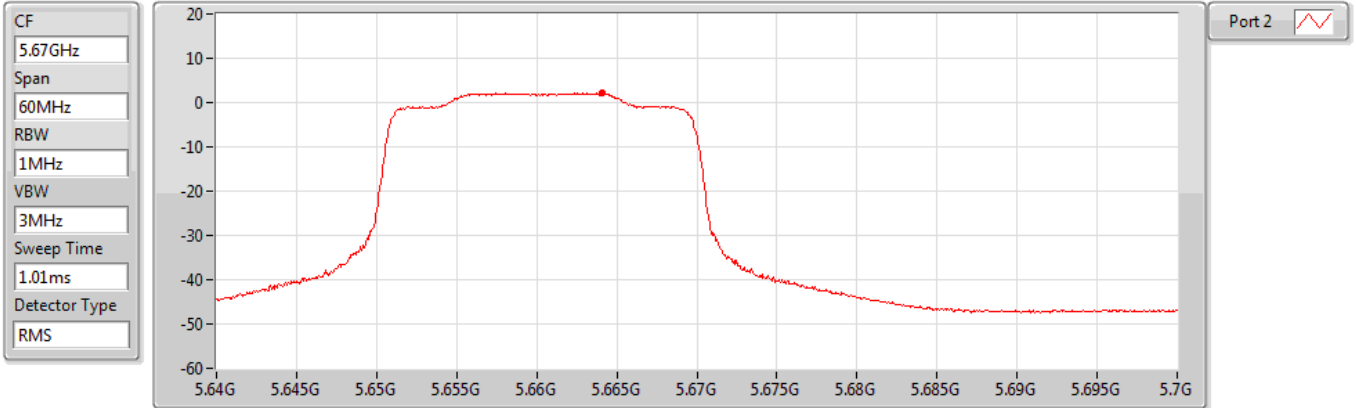

802.11ax HEW40_RU242_Index61_Nss1,(MCS0)_1TX(Port2)

PSD

5670MHz

Sum	PD	Port 1	Port 2
(dBm/RBW)	(dBm/RBW)	(dBm/RBW)	(dBm/RBW)
2.13	2.13	-	2.13

802.11ax HEW40_RU242_Index61_Nss1,(MCS0)_1TX(Port2)

PSD