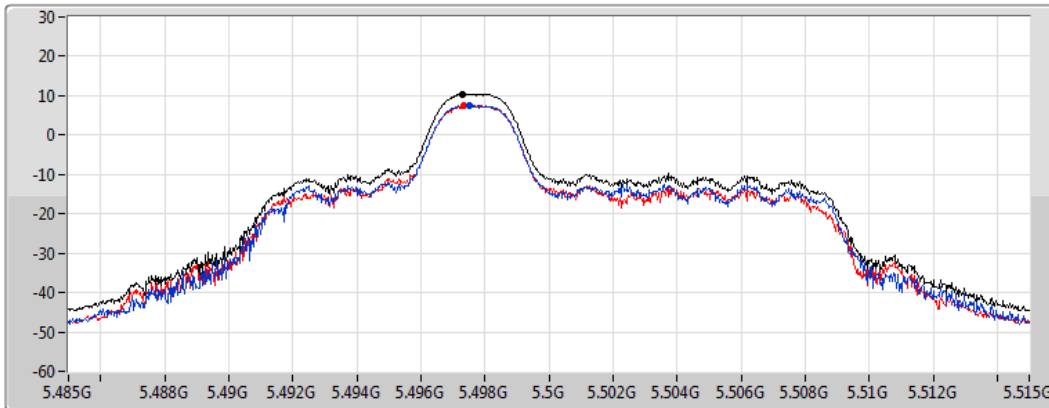

5500MHz

CF
5.5GHz
Span
30MHz
RBW
1MHz
VBW
3MHz
Sweep Time
1.01ms
Detector Type
RMS

Sum
Port 1
Port 2

Sum	PD	Port 1	Port 2
(dBm/RBW)	(dBm/RBW)	(dBm/RBW)	(dBm/RBW)
10.48	10.48	7.57	7.42