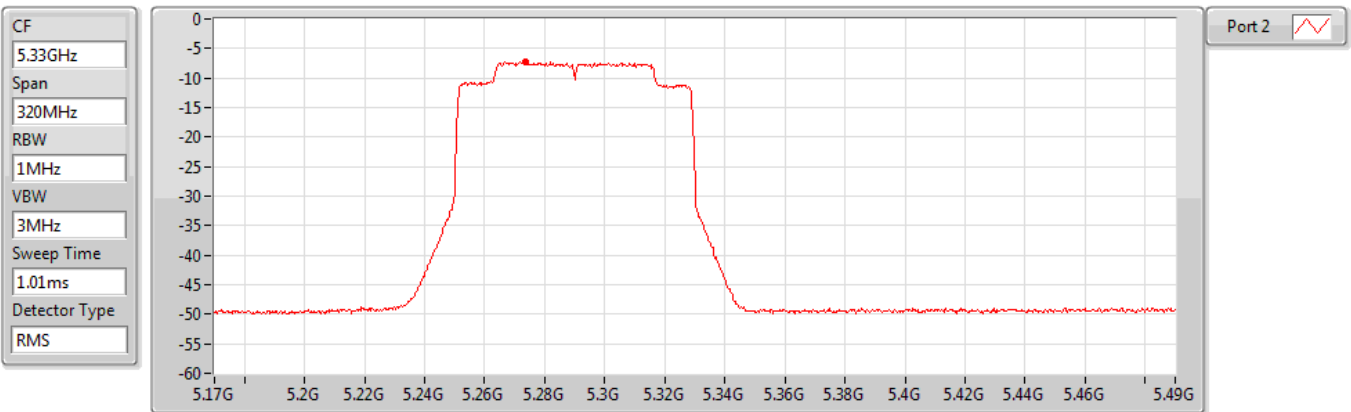

5250MHz Straddle 5.25-5.35GHz

Sum	PD	Port 1	Port 2
(dBm/RBW)	(dBm/RBW)	(dBm/RBW)	(dBm/RBW)
-7.15	-7.15	-	-7.15