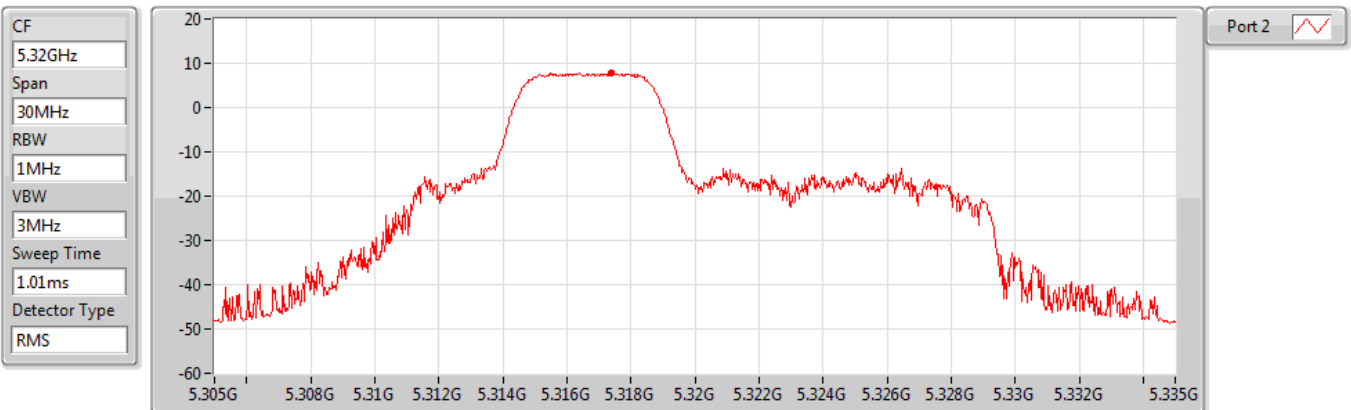

802.11ax HEW20_RU52_Index38_Nss1,(MCS0)_1TX(Port2)

PSD

5300MHz

Sum	PD	Port 1	Port 2
(dBm/RBW)	(dBm/RBW)	(dBm/RBW)	(dBm/RBW)
7.86	7.86	-	7.86

802.11ax HEW20_RU52_Index38_Nss1,(MCS0)_1TX(Port2)

PSD

5320MHz

Sum	PD	Port 1	Port 2
(dBm/RBW)	(dBm/RBW)	(dBm/RBW)	(dBm/RBW)
7.77	7.77	-	7.77