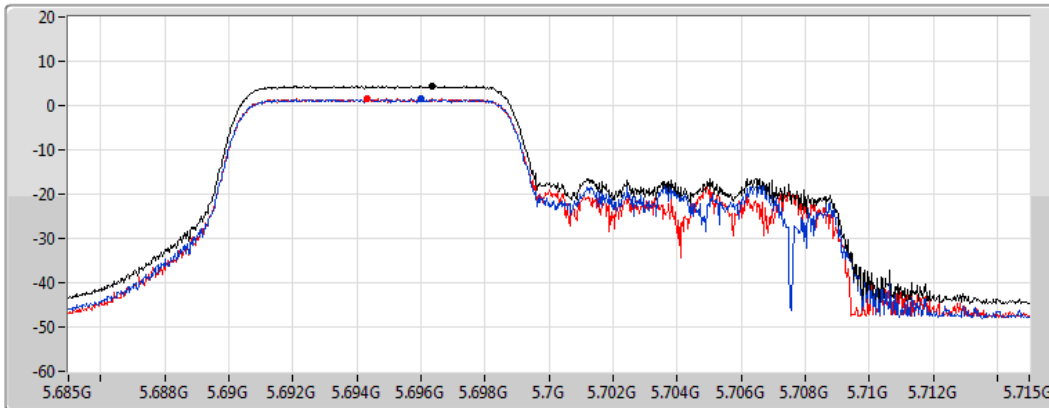

5700MHz

CF
5.7GHz
Span
30MHz
RBW
1MHz
VBW
3MHz
Sweep Time
1.01ms
Detector Type
RMS

Sum ☐
Port 1 ☐
Port 2 ☐

Sum	PD	Port 1	Port 2
(dBm/RBW)	(dBm/RBW)	(dBm/RBW)	(dBm/RBW)
4.42	4.42	1.47	1.58