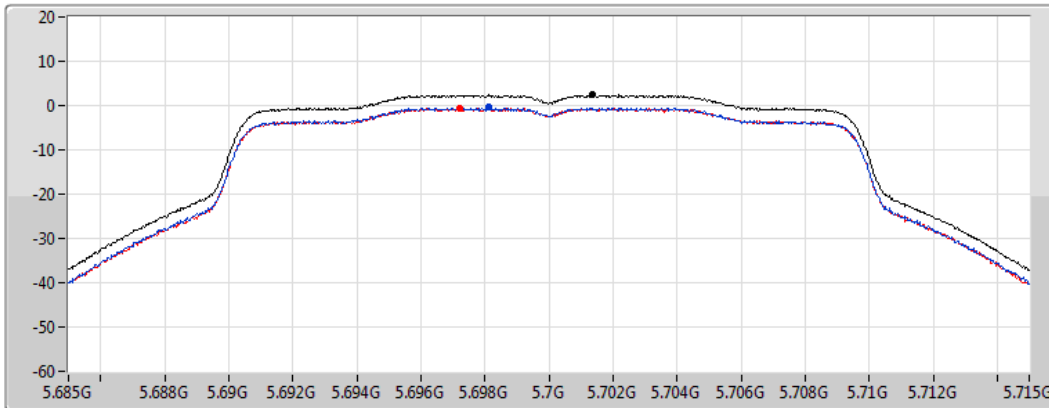

5700MHz

CF
5.7GHz
Span
30MHz
RBW
1MHz
VBW
3MHz
Sweep Time
1.01ms
Detector Type
RMS

Sum
Port 1
Port 2

Sum	PD	Port 1	Port 2
(dBm/RBW)	(dBm/RBW)	(dBm/RBW)	(dBm/RBW)
2.41	2.41	-0.39	-0.54