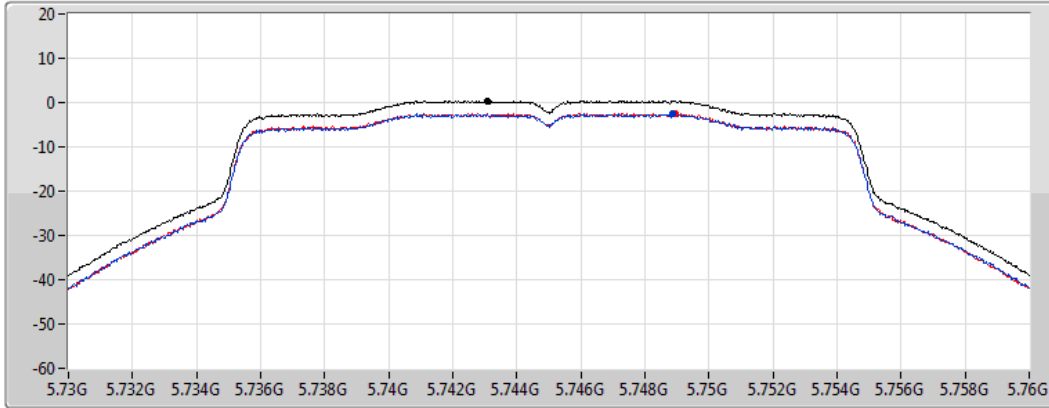

Sum	PD	Port 1	Port 2
(dBm/RBW)	(dBm/RBW)	(dBm/RBW)	(dBm/RBW)
2.41	2.41	-0.39	-0.54

802.11ax HEW20_Nss2,(MCS0)_2TX

PSD

5745MHz

CF
5.745GHz
Span
30MHz
RBW
500kHz
VBW
3MHz
Sweep Time
1.01ms
Detector Type
RMS