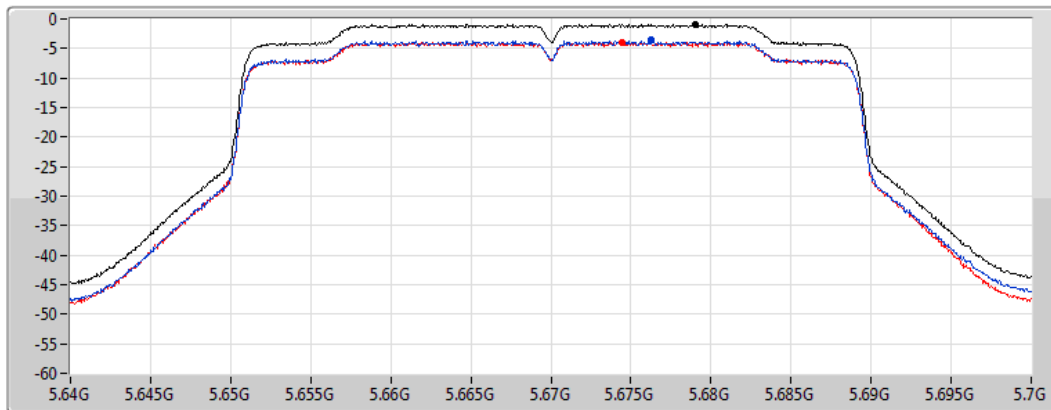

Sum
Port 1
Port 2

Sum	PD	Port 1	Port 2
(dBm/RBW)	(dBm/RBW)	(dBm/RBW)	(dBm/RBW)
-0.60	-0.60	-3.45	-3.55

802.11ax HEW40_Nss2,(MCS0)_2TX

PSD

5670MHz

CF
5.67GHz
Span
60MHz
RBW
1MHz
VBW
3MHz
Sweep Time
1.01ms
Detector Type
RMS