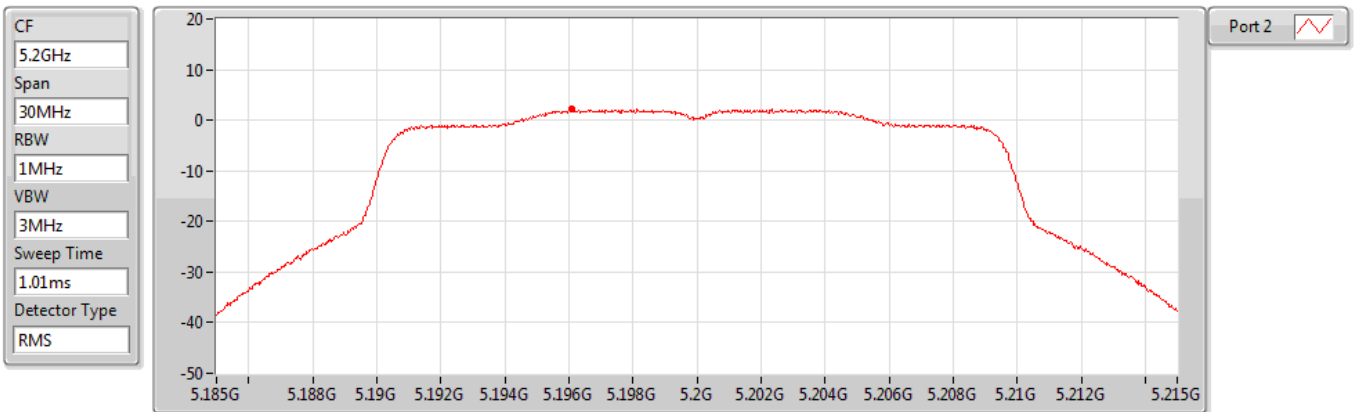

5200MHz

Sum	PD	Port 1	Port 2
(dBm/RBW)	(dBm/RBW)	(dBm/RBW)	(dBm/RBW)
2.16	2.16	-	2.16