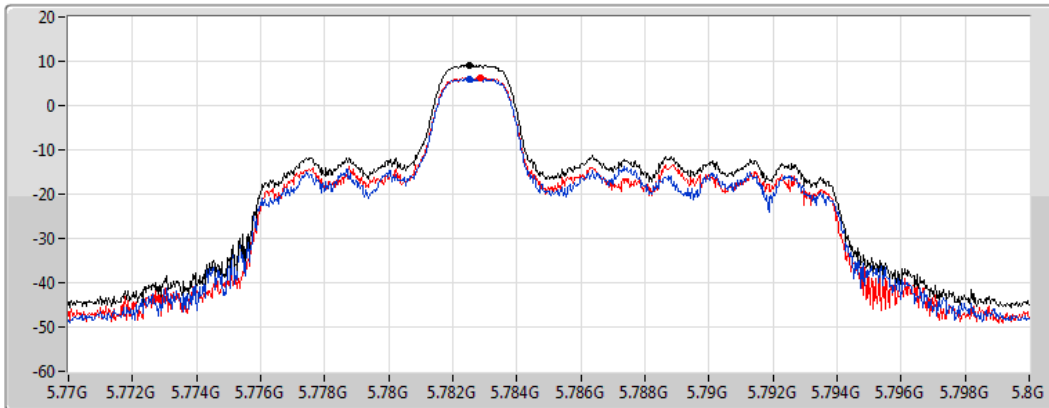

5785MHz

CF
5.785GHz
Span
30MHz
RBW
500kHz
VBW
3MHz
Sweep Time
1.01ms
Detector Type
RMS

Sum
Port 1
Port 2

Sum	PD	Port 1	Port 2
(dBm/RBW)	(dBm/RBW)	(dBm/RBW)	(dBm/RBW)
9.16	9.16	6.06	6.26