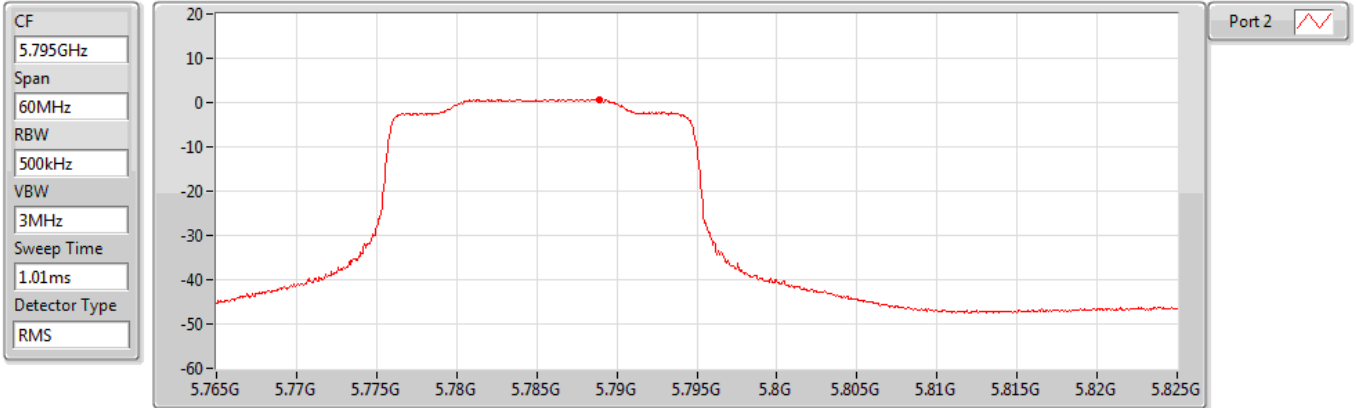

802.11ax HEW40_RU242_Index61_Nss1,(MCS0)_1TX(Port2)

PSD

5795MHz