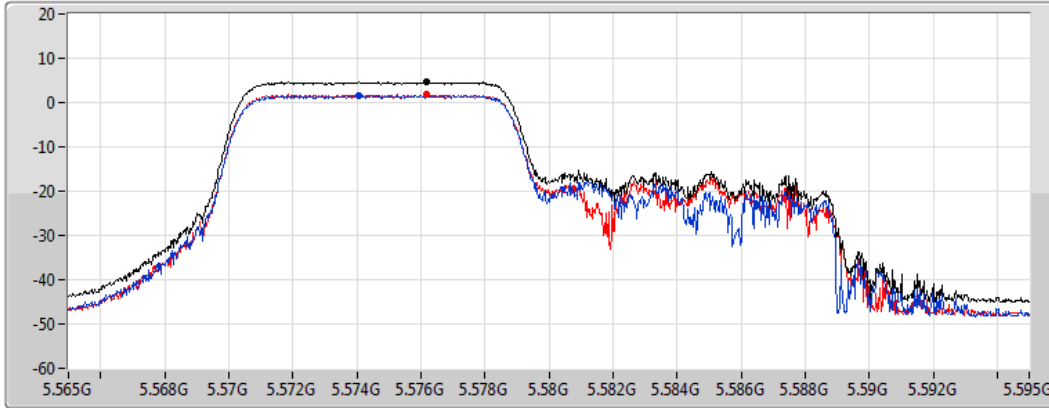

802.11ax HEW20_RU106_Index53_Nss2,(MCS0)_2TX

PSD

5580MHz

CF
5.58GHz
Span
30MHz
RBW
1MHz
VBW
3MHz
Sweep Time
1.01ms
Detector Type
RMS

Sum ☐
Port 1 ☐
Port 2 ☐

Sum	PD	Port 1	Port 2
(dBm/RBW)	(dBm/RBW)	(dBm/RBW)	(dBm/RBW)
4.61	4.61	1.66	1.78

802.11ax HEW20_RU106_Index53_Nss2,(MCS0)_2TX

PSD