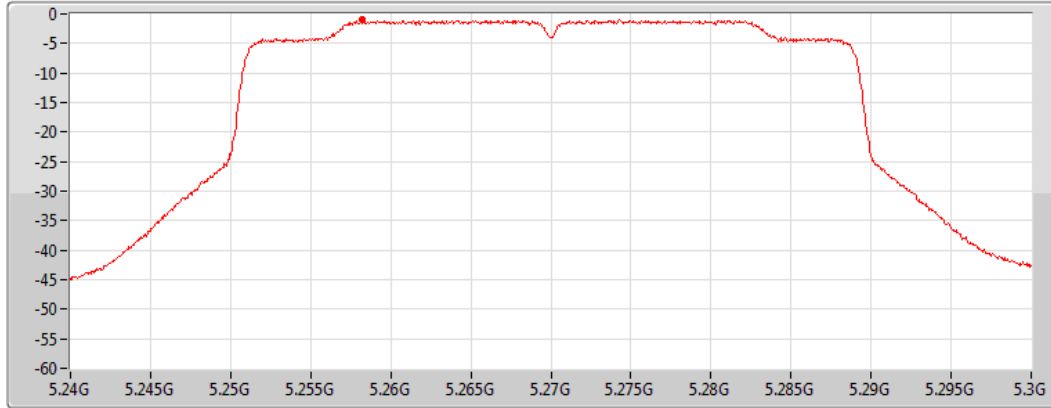

802.11ax HEW40_Nss1,(MCS0)_1TX

PSD

5270MHz

CF
5.27GHz
Span
60MHz
RBW
1MHz
VBW
3MHz
Sweep Time
1.01ms
Detector Type
RMS

Port 2

Sum	PD	Port 1	Port 2
(dBm/RBW)	(dBm/RBW)	(dBm/RBW)	(dBm/RBW)
-1.00	-1.00	-	-1.00