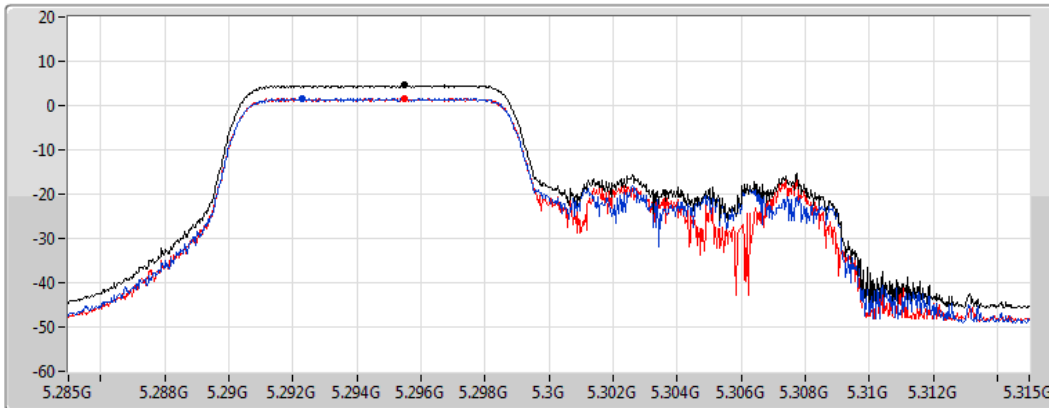

5300MHz

CF
5.3GHz
Span
30MHz
RBW
1MHz
VBW
3MHz
Sweep Time
1.01ms
Detector Type
RMS

Sum ☐
Port 1 ☐
Port 2 ☐

Sum	PD	Port 1	Port 2
(dBm/RBW)	(dBm/RBW)	(dBm/RBW)	(dBm/RBW)
4.60	4.60	1.70	1.67