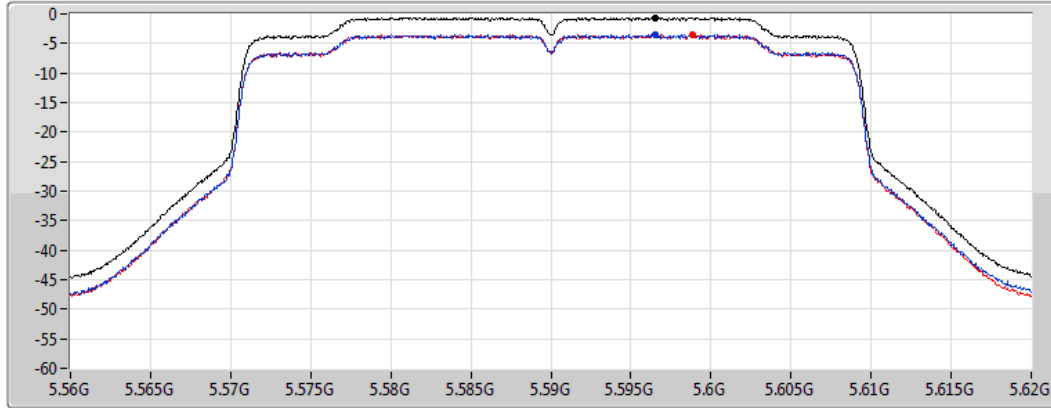

Sum
Port 1
Port 2

Sum	PD	Port 1	Port 2
(dBm/RBW)	(dBm/RBW)	(dBm/RBW)	(dBm/RBW)
-0.61	-0.61	-3.38	-3.67

802.11ax HEW40_Nss2,(MCS0)_2TX

PSD

5590MHz

CF
5.59GHz
Span
60MHz
RBW
1MHz
VBW
3MHz
Sweep Time
1.01ms
Detector Type
RMS