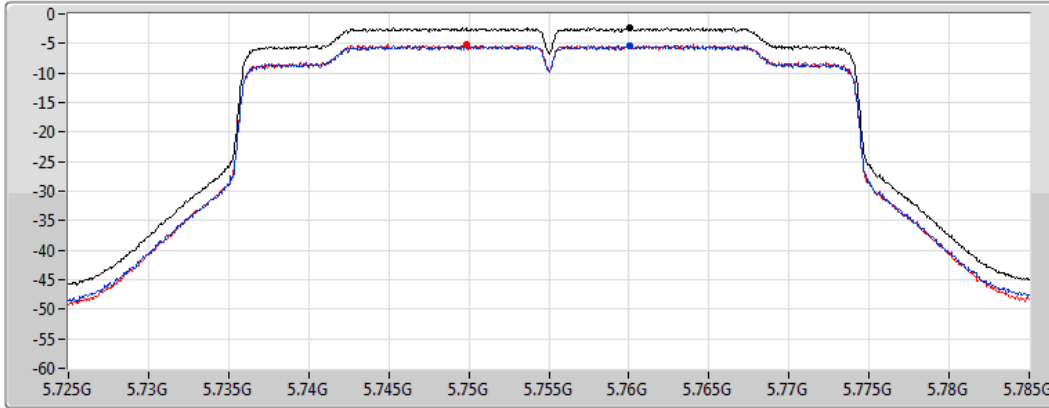

Sum
Port 1
Port 2

Sum	PD	Port 1	Port 2
(dBm/RBW)	(dBm/RBW)	(dBm/RBW)	(dBm/RBW)
-0.91	-0.91	-3.57	-3.89

802.11ax HEW40_Nss2,(MCS0)_2TX

PSD

5755MHz

CF
5.755GHz
Span
60MHz
RBW
500kHz
VBW
3MHz
Sweep Time
1.01ms
Detector Type
RMS