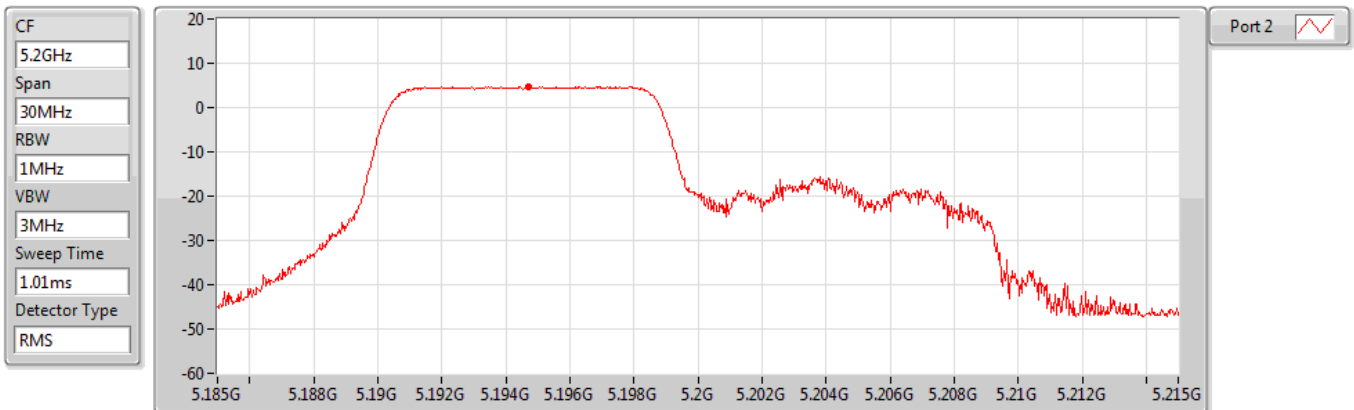

802.11ax HEW20_RU106_Index53_Nss1,(MCS0)_1TX(Port2)

PSD

5180MHz

Sum	PD	Port 1	Port 2
(dBm/RBW)	(dBm/RBW)	(dBm/RBW)	(dBm/RBW)
4.80	4.80	-	4.80

802.11ax HEW20_RU106_Index53_Nss1,(MCS0)_1TX(Port2)

PSD

5200MHz

Sum	PD	Port 1	Port 2
(dBm/RBW)	(dBm/RBW)	(dBm/RBW)	(dBm/RBW)
4.78	4.78	-	4.78