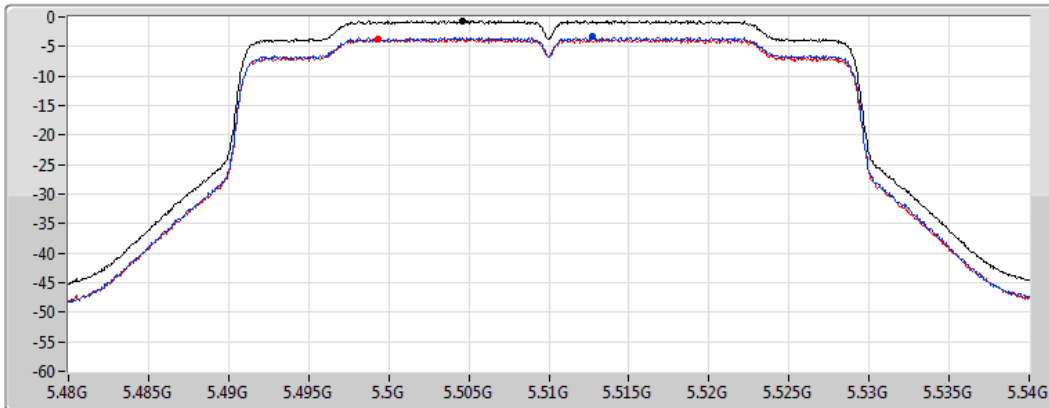

Sum
Port 1
Port 2

Sum	PD	Port 1	Port 2
(dBm/RBW)	(dBm/RBW)	(dBm/RBW)	(dBm/RBW)
-1.17	-1.17	-4.09	-4.19

802.11ax HEW40_Nss2,(MCS0)_2TX

PSD

5510MHz

CF
5.51GHz
Span
60MHz
RBW
1MHz
VBW
3MHz
Sweep Time
1.01ms
Detector Type
RMS