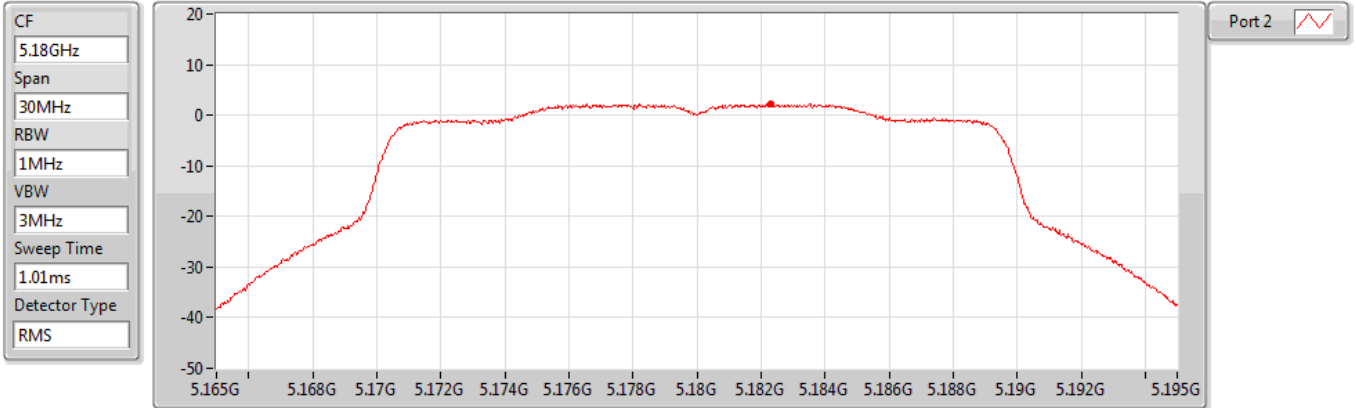

Port 2

Sum	PD	Port 1	Port 2
(dBm/RBW)	(dBm/RBW)	(dBm/RBW)	(dBm/RBW)
0.79	0.79	-	0.79

802.11a_Nss1,(6Mbps)_1TX

PSD

5785MHz

Sum	PD	Port 1	Port 2
(dBm/RBW)	(dBm/RBW)	(dBm/RBW)	(dBm/RBW)
0.91	0.91	-	0.91

802.11a_Nss1,(6Mbps)_1TX

PSD

5825MHz

Sum	PD	Port 1	Port 2
(dBm/RBW)	(dBm/RBW)	(dBm/RBW)	(dBm/RBW)
0.97	0.97	-	0.97

802.11ax HEW20_Nss1,(MCS0)_1TX

PSD

5180MHz

Sum	PD	Port 1	Port 2
(dBm/RBW)	(dBm/RBW)	(dBm/RBW)	(dBm/RBW)
2.14	2.14	-	2.14