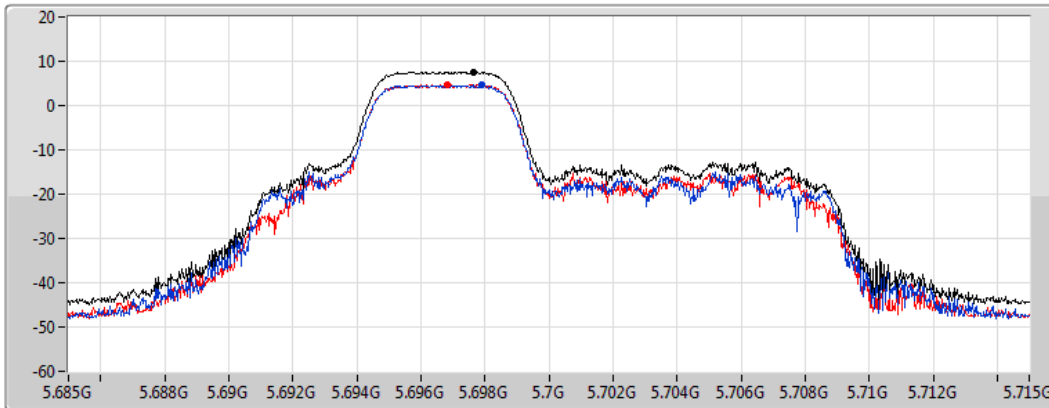

5700MHz

CF
5.7GHz
Span
30MHz
RBW
1MHz
VBW
3MHz
Sweep Time
1.01ms
Detector Type
RMS

Sum
Port 1
Port 2

Sum	PD	Port 1	Port 2
(dBm/RBW)	(dBm/RBW)	(dBm/RBW)	(dBm/RBW)
7.60	7.60	4.67	4.81