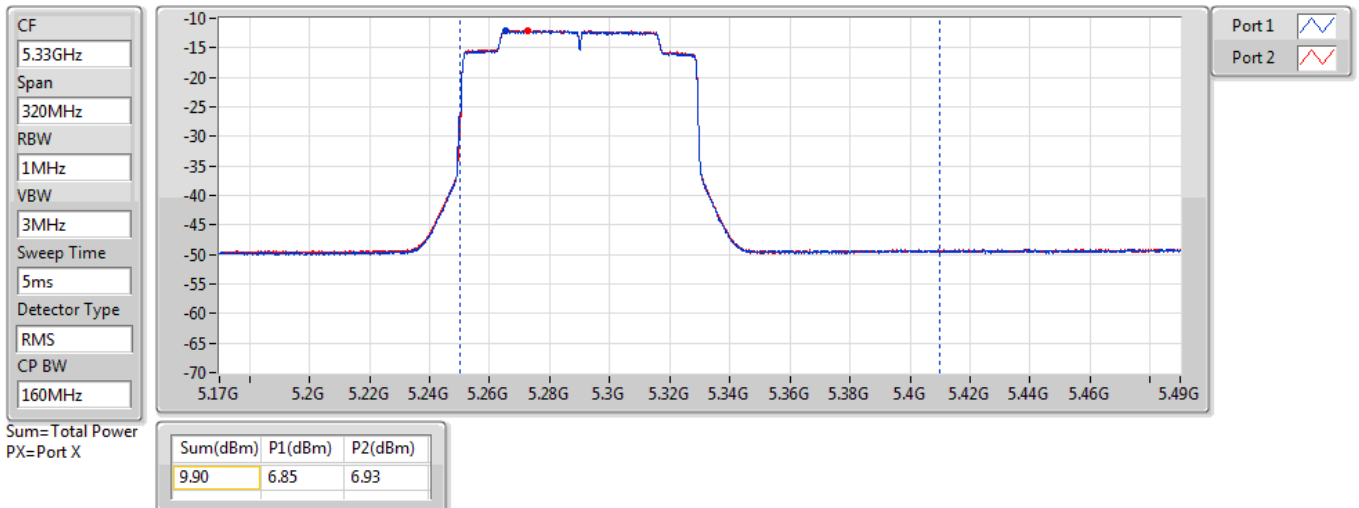

5250MHz Straddle 5.25-5.35GHz_TnomVnom