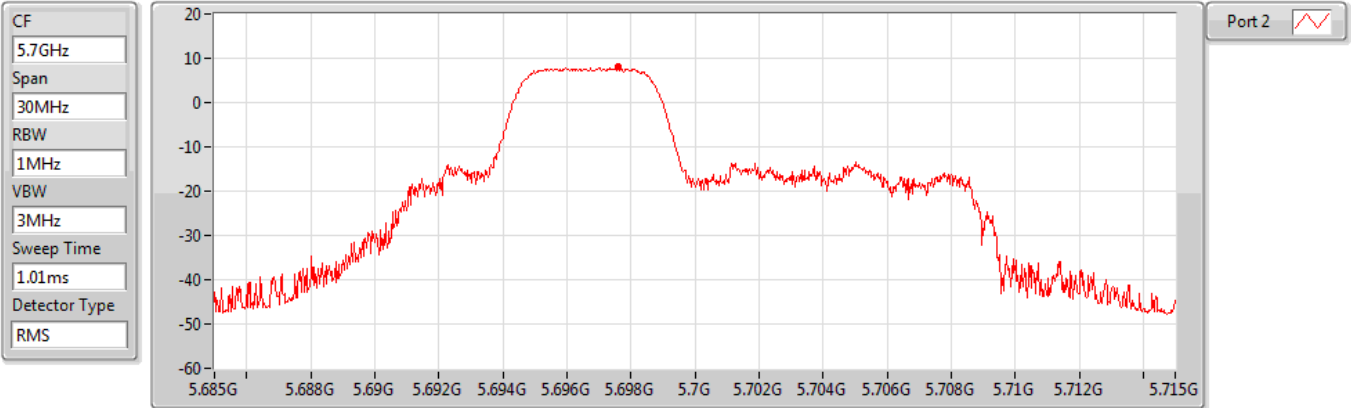

802.11ax HEW20_RU52_Index38_Nss1,(MCS0)_1TX(Port2)

PSD

5700MHz

Sum	PD	Port 1	Port 2
(dBm/RBW)	(dBm/RBW)	(dBm/RBW)	(dBm/RBW)
8.00	8.00	-	8.00

802.11ax HEW20_RU52_Index38_Nss1,(MCS0)_1TX(Port2)

PSD