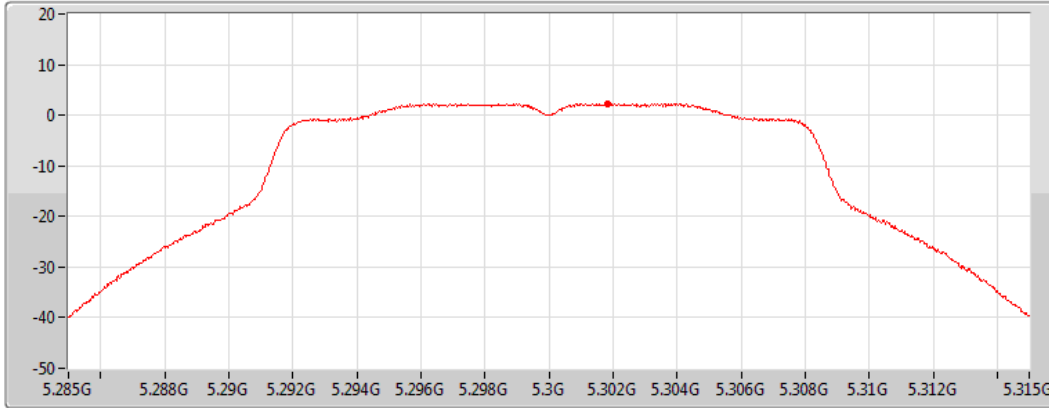

CF
5.26GHz
Span
30MHz
RBW
1MHz
VBW
3MHz
Sweep Time
1.01ms
Detector Type
RMS

Port 2

Sum	PD	Port 1	Port 2
(dBm/RBW)	(dBm/RBW)	(dBm/RBW)	(dBm/RBW)
2.41	2.41	-	2.41

802.11a_Nss1,(6Mbps)_1TX

PSD

5300MHz

CF
5.3GHz
Span
30MHz
RBW
1MHz
VBW
3MHz
Sweep Time
1.01ms
Detector Type
RMS

Port 2

Sum	PD	Port 1	Port 2
(dBm/RBW)	(dBm/RBW)	(dBm/RBW)	(dBm/RBW)
2.36	2.36	-	2.36

802.11a_Nss1,(6Mbps)_1TX

PSD

5320MHz

CF
5.32GHz
Span
30MHz
RBW
1MHz
VBW
3MHz
Sweep Time
1.01ms
Detector Type
RMS

Port 2

Sum	PD	Port 1	Port 2
(dBm/RBW)	(dBm/RBW)	(dBm/RBW)	(dBm/RBW)
2.34	2.34	-	2.34