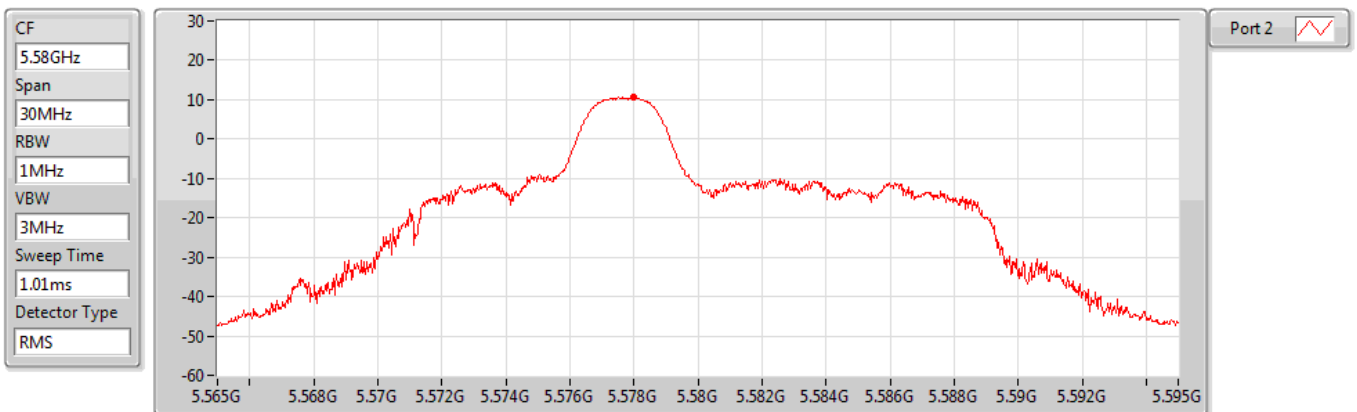

802.11ax HEW20_RU26_Index3_Nss1,(MCS0)_1TX(Port2)

PSD

5500MHz

Sum	PD	Port 1	Port 2
(dBm/RBW)	(dBm/RBW)	(dBm/RBW)	(dBm/RBW)
10.66	10.66	-	10.66

802.11ax HEW20_RU26_Index3_Nss1,(MCS0)_1TX(Port2)

PSD

5580MHz

Sum	PD	Port 1	Port 2
(dBm/RBW)	(dBm/RBW)	(dBm/RBW)	(dBm/RBW)
10.64	10.64	-	10.64