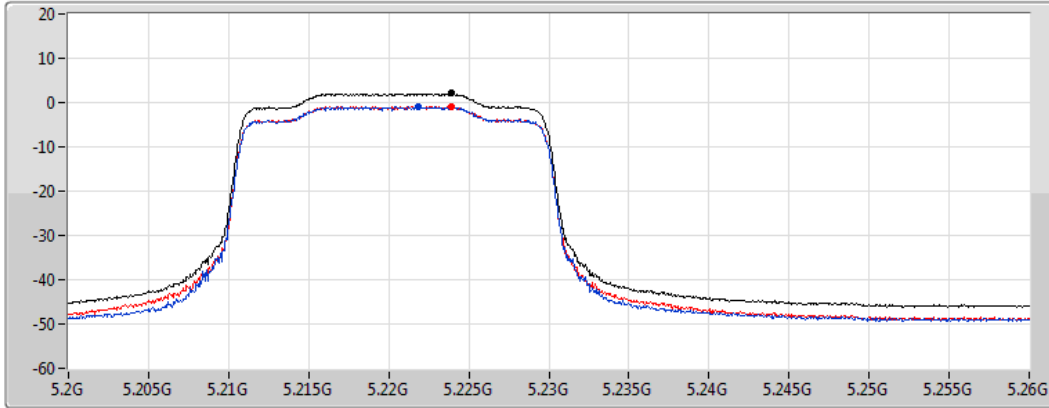

802.11ax HEW40_RU242_Index61_Nss2,(MCS0)_2TX

PSD

5230MHz

CF
5.23GHz
Span
60MHz
RBW
1MHz
VBW
3MHz
Sweep Time
1.01ms
Detector Type
RMS

Sum
Port 1
Port 2

Sum	PD	Port 1	Port 2
(dBm/RBW)	(dBm/RBW)	(dBm/RBW)	(dBm/RBW)
2.09	2.09	-0.88	-0.80

802.11ax HEW40_RU242_Index61_Nss2,(MCS0)_2TX

PSD