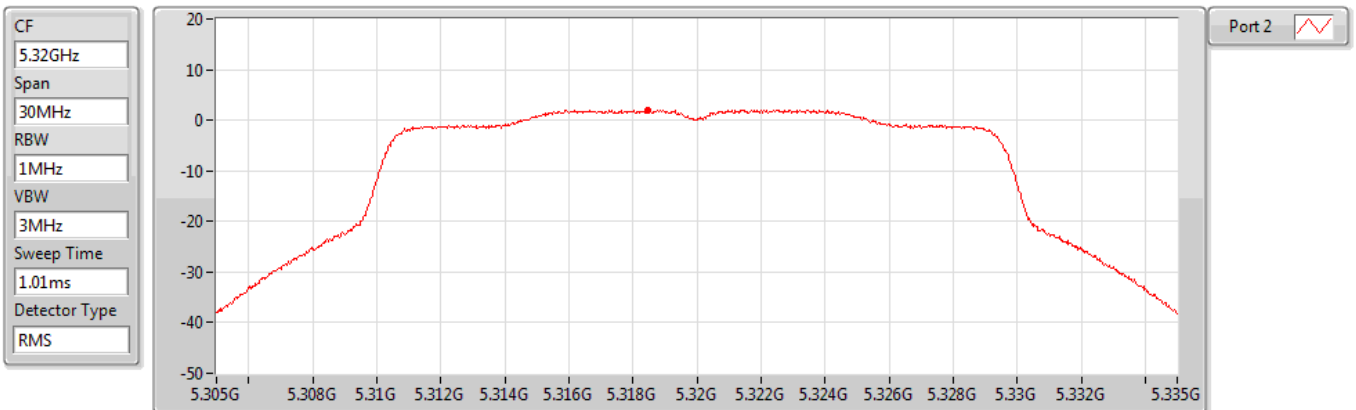

5320MHz

Sum	PD	Port 1	Port 2
(dBm/RBW)	(dBm/RBW)	(dBm/RBW)	(dBm/RBW)
2.04	2.04	-	2.04