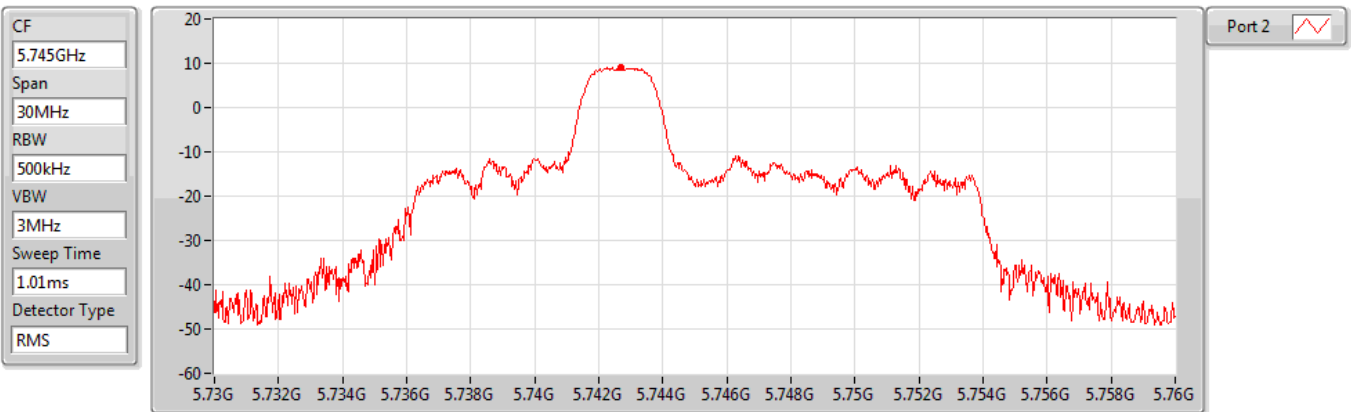

802.11ax HEW20_RU26_Index3_Nss1,(MCS0)_1TX(Port2)

PSD

5700MHz

Sum	PD	Port 1	Port 2
(dBm/RBW)	(dBm/RBW)	(dBm/RBW)	(dBm/RBW)
10.29	10.29	-	10.29

802.11ax HEW20_RU26_Index3_Nss1,(MCS0)_1TX(Port2)

PSD

5745MHz

Sum	PD	Port 1	Port 2
(dBm/RBW)	(dBm/RBW)	(dBm/RBW)	(dBm/RBW)
8.93	8.93	-	8.93