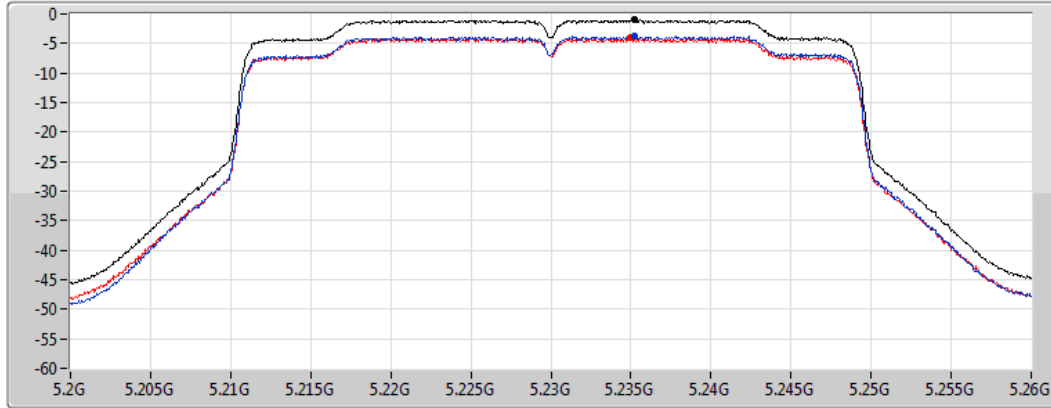

Sum
Port 1
Port 2

Sum	PD	Port 1	Port 2
(dBm/RBW)	(dBm/RBW)	(dBm/RBW)	(dBm/RBW)
-1.10	-1.10	-3.96	-4.08

802.11ax HEW40_Nss2,(MCS0)_2TX

PSD

5230MHz

CF
5.23GHz
Span
60MHz
RBW
1MHz
VBW
3MHz
Sweep Time
1.01ms
Detector Type
RMS