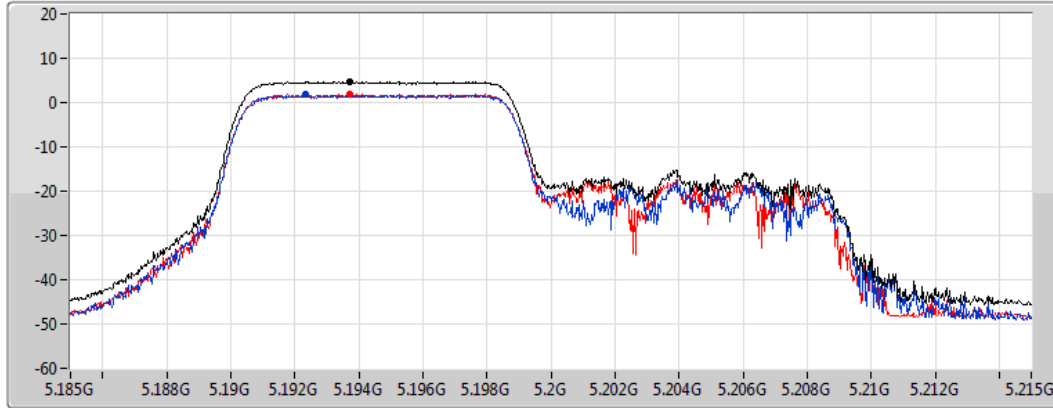

802.11ax HEW20_RU106_Index53_Nss2,(MCS0)_2TX

PSD

5200MHz

CF
5.2GHz
Span
30MHz
RBW
1MHz
VBW
3MHz
Sweep Time
1.01ms
Detector Type
RMS

Sum
Port 1
Port 2

Sum	PD	Port 1	Port 2
(dBm/RBW)	(dBm/RBW)	(dBm/RBW)	(dBm/RBW)
4.73	4.73	1.85	1.89

802.11ax HEW20_RU106_Index53_Nss2,(MCS0)_2TX

PSD