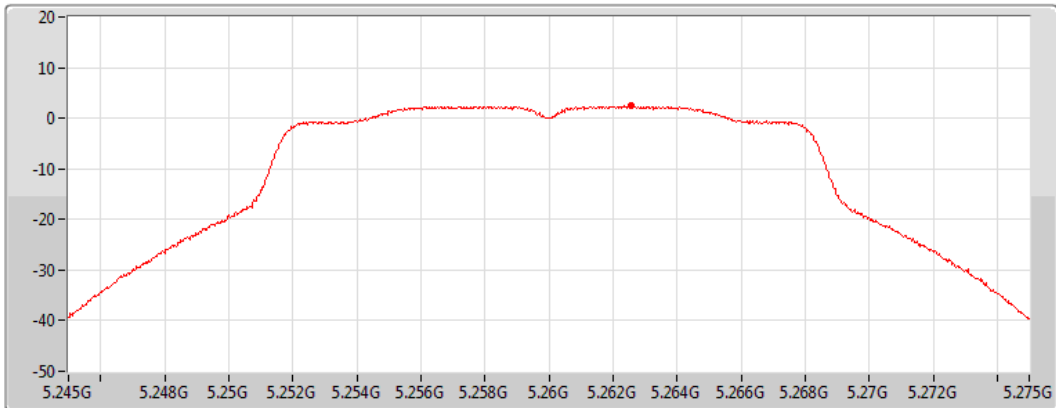

PSD

5180MHz

Sum	PD	Port 1	Port 2
(dBm/RBW)	(dBm/RBW)	(dBm/RBW)	(dBm/RBW)
2.46	2.46	-	2.46

802.11a_Nss1,(6Mbps)_1TX

PSD

5200MHz

Sum	PD	Port 1	Port 2
(dBm/RBW)	(dBm/RBW)	(dBm/RBW)	(dBm/RBW)
2.62	2.62	-	2.62

802.11a_Nss1,(6Mbps)_1TX

PSD

5240MHz

CF
5.24GHz
Span
30MHz
RBW
1MHz
VBW
3MHz
Sweep Time
1.01ms
Detector Type
RMS

Port 2

Sum	PD	Port 1	Port 2
(dBm/RBW)	(dBm/RBW)	(dBm/RBW)	(dBm/RBW)
2.36	2.36	-	2.36

802.11a_Nss1,(6Mbps)_1TX

PSD

5260MHz

CF
5.26GHz
Span
30MHz
RBW
1MHz
VBW
3MHz
Sweep Time
1.01ms
Detector Type
RMS

Port 2

Sum	PD	Port 1	Port 2
(dBm/RBW)	(dBm/RBW)	(dBm/RBW)	(dBm/RBW)
2.41	2.41	-	2.41

802.11a_Nss1,(6Mbps)_1TX

PSD

5300MHz

CF
5.3GHz
Span
30MHz
RBW
1MHz
VBW
3MHz
Sweep Time
1.01ms
Detector Type
RMS