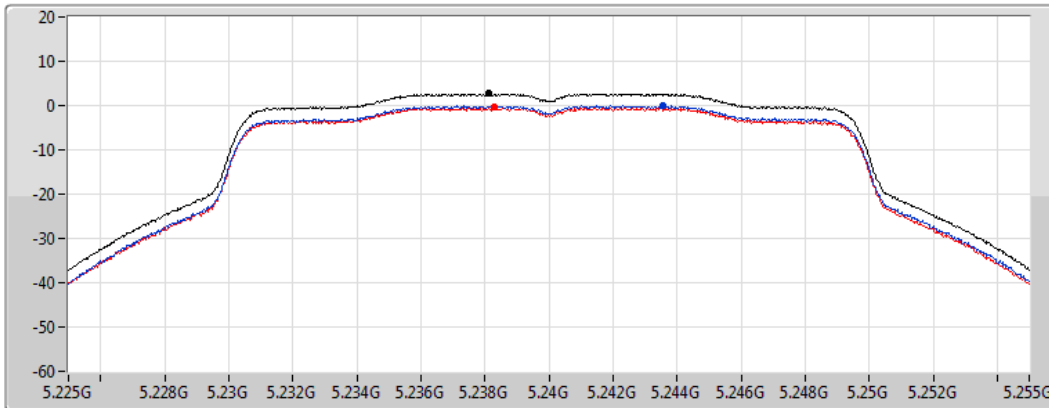

5240MHz

CF
5.24GHz
Span
30MHz
RBW
1MHz
VBW
3MHz
Sweep Time
1.01ms
Detector Type
RMS

Sum
Port 1
Port 2

Sum	PD	Port 1	Port 2
(dBm/RBW)	(dBm/RBW)	(dBm/RBW)	(dBm/RBW)
2.66	2.66	0.04	-0.41