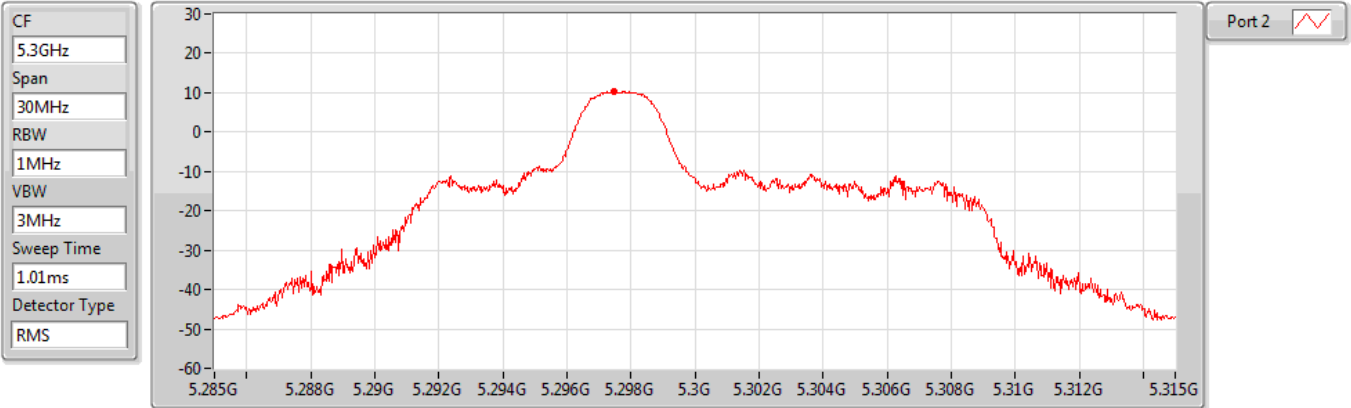

802.11ax HEW20_RU26_Index3_Nss1,(MCS0)_1TX(Port2)

PSD

5300MHz

Sum	PD	Port 1	Port 2
(dBm/RBW)	(dBm/RBW)	(dBm/RBW)	(dBm/RBW)
10.20	10.20	-	10.20

802.11ax HEW20_RU26_Index3_Nss1,(MCS0)_1TX(Port2)

PSD