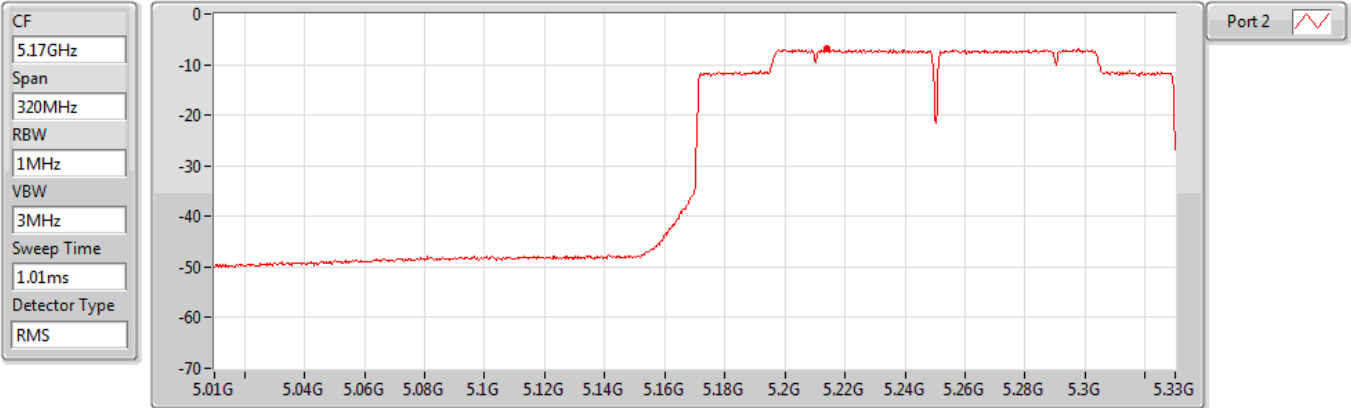

802.11ax HEW160_Nss1,(MCS0)_1TX

PSD

5250MHz Straddle 5.15-5.25GHz

Sum	PD	Port 1	Port 2
(dBm/RBW)	(dBm/RBW)	(dBm/RBW)	(dBm/RBW)
-6.97	-6.97	-	-6.97

802.11ax HEW160_Nss1,(MCS0)_1TX

PSD