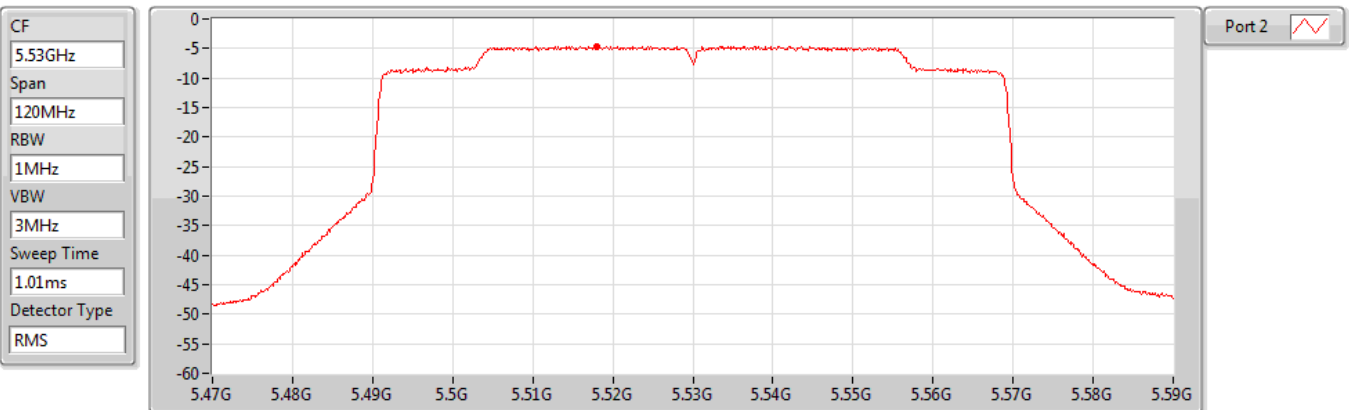

5530MHz

Sum	PD	Port 1	Port 2
(dBm/RBW)	(dBm/RBW)	(dBm/RBW)	(dBm/RBW)
-4.60	-4.60	-	-4.60