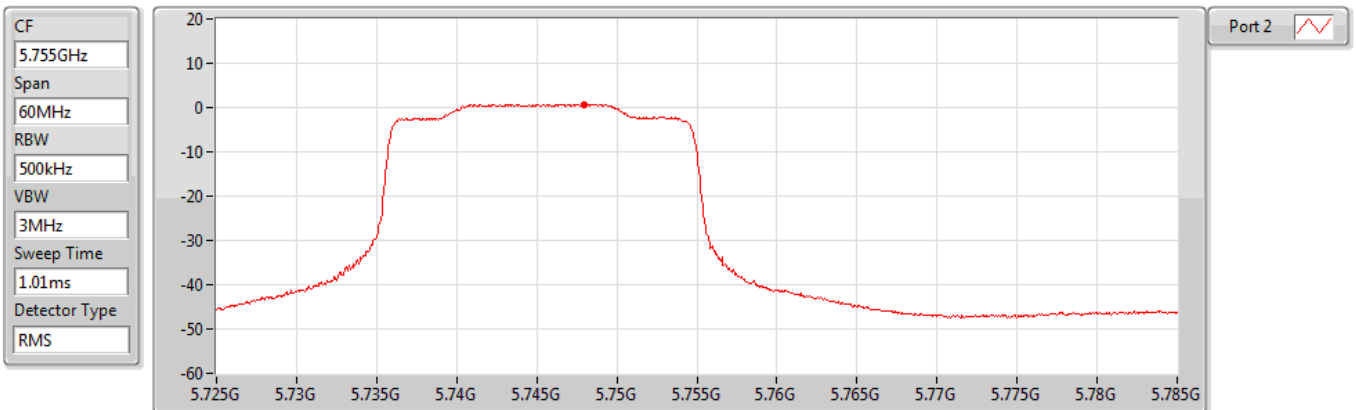

802.11ax HEW40_RU242_Index61_Nss1,(MCS0)_1TX(Port2)

PSD

5670MHz

Sum	PD	Port 1	Port 2
(dBm/RBW)	(dBm/RBW)	(dBm/RBW)	(dBm/RBW)
2.13	2.13	-	2.13

802.11ax HEW40_RU242_Index61_Nss1,(MCS0)_1TX(Port2)

PSD

5755MHz

Sum	PD	Port 1	Port 2
(dBm/RBW)	(dBm/RBW)	(dBm/RBW)	(dBm/RBW)
0.78	0.78	-	0.78