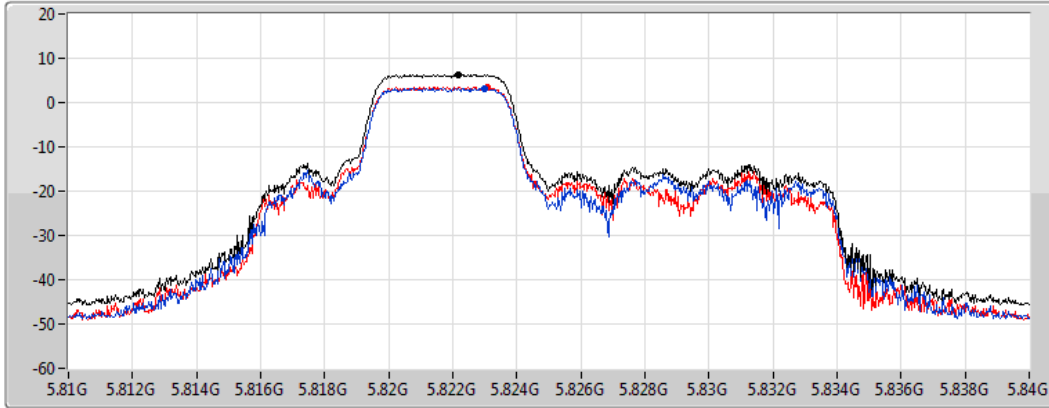

802.11ax HEW20_RU52_Index38_Nss2,(MCS0)_2TX

PSD

5825MHz

CF
5.825GHz
Span
30MHz
RBW
500kHz
VBW
3MHz
Sweep Time
1.01ms
Detector Type
RMS

Sum
Port 1
Port 2

Sum	PD	Port 1	Port 2
(dBm/RBW)	(dBm/RBW)	(dBm/RBW)	(dBm/RBW)
6.28	6.28	3.27	3.53

802.11ax HEW20_RU106_Index53_Nss2,(MCS0)_2TX

PSD