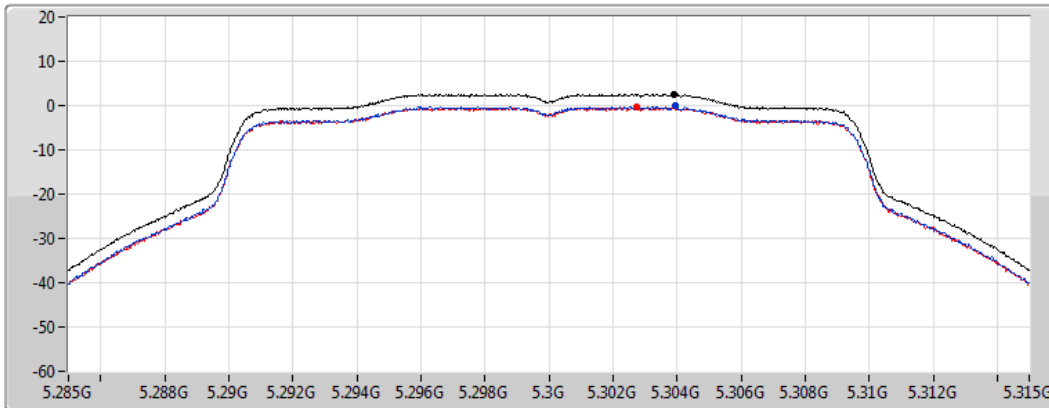

5300MHz

CF
5.3GHz
Span
30MHz
RBW
1MHz
VBW
3MHz
Sweep Time
1.01ms
Detector Type
RMS

Sum
Port 1
Port 2

Sum	PD	Port 1	Port 2
(dBm/RBW)	(dBm/RBW)	(dBm/RBW)	(dBm/RBW)
2.56	2.56	-0.09	-0.33