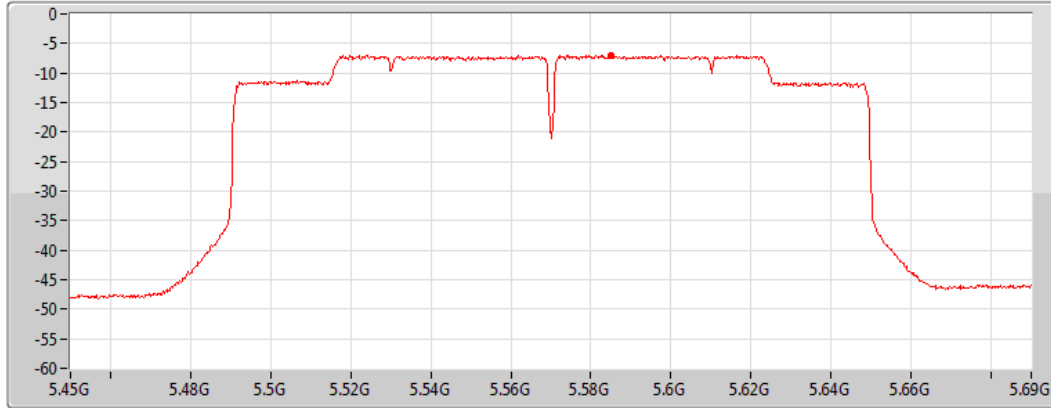

Sum	PD	Port 1	Port 2
(dBm/RBW)	(dBm/RBW)	(dBm/RBW)	(dBm/RBW)
-7.10	-7.10	-	-7.10

802.11ax HEW160_Nss1,(MCS0)_1TX

PSD

5570MHz

CF
5.57GHz
Span
240MHz
RBW
1MHz
VBW
3MHz
Sweep Time
1.01ms
Detector Type
RMS

Port 2

Sum	PD	Port 1	Port 2
(dBm/RBW)	(dBm/RBW)	(dBm/RBW)	(dBm/RBW)
-7.01	-7.01	-	-7.01

802.11ax HEW20_Nss2,(MCS0)_2TX

PSD

5180MHz

CF
5.18GHz
Span
30MHz
RBW
1MHz
VBW
3MHz
Sweep Time
1.01ms
Detector Type
RMS

Sum
Port 1
Port 2