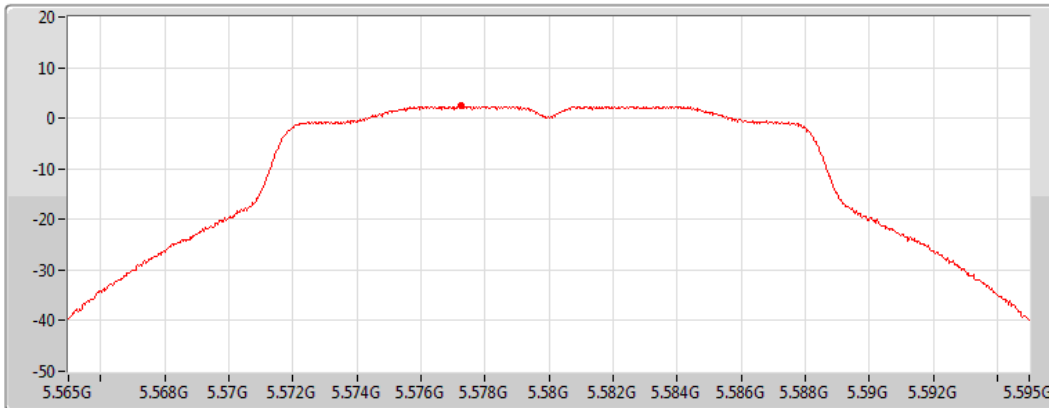

5580MHz

CF
5.58GHz
Span
30MHz
RBW
1MHz
VBW
3MHz
Sweep Time
1.01ms
Detector Type
RMS

Port 2

Sum	PD	Port 1	Port 2
(dBm/RBW)	(dBm/RBW)	(dBm/RBW)	(dBm/RBW)
2.37	2.37	-	2.37