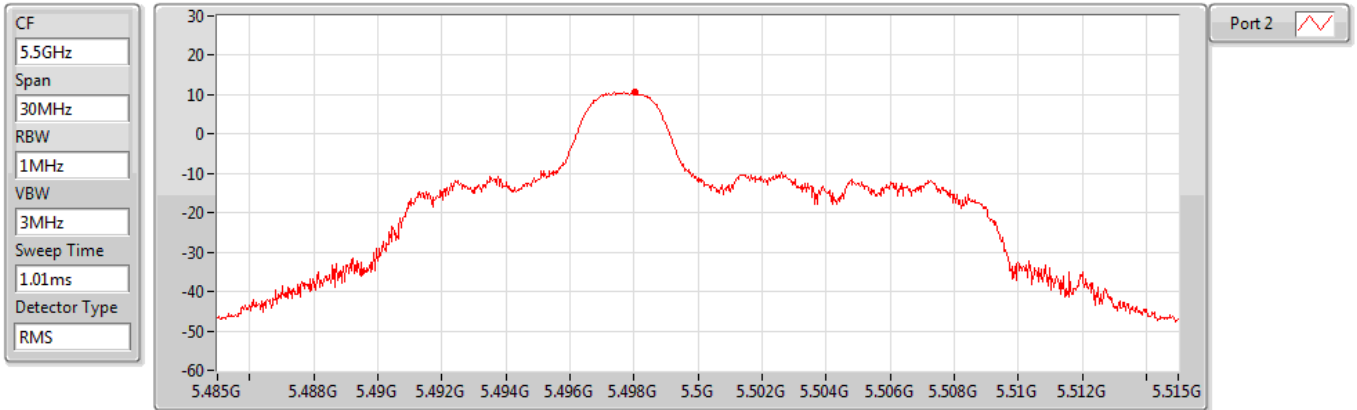

802.11ax HEW20_RU26_Index3_Nss1,(MCS0)_1TX(Port2)

PSD

5500MHz

Sum	PD	Port 1	Port 2
(dBm/RBW)	(dBm/RBW)	(dBm/RBW)	(dBm/RBW)
10.66	10.66	-	10.66

802.11ax HEW20_RU26_Index3_Nss1,(MCS0)_1TX(Port2)

PSD