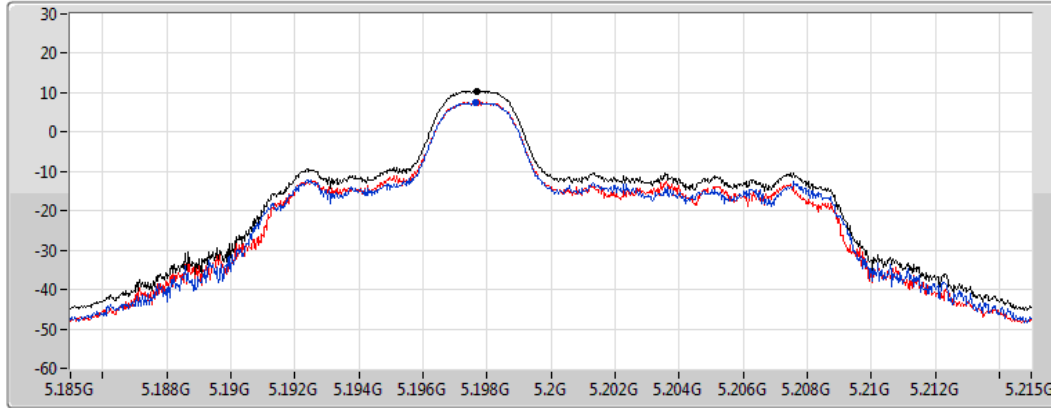

802.11ax HEW20_RU26_Index3_Nss2,(MCS0)_2TX

PSD

5200MHz

CF
5.2GHz
Span
30MHz
RBW
1MHz
VBW
3MHz
Sweep Time
1.01ms
Detector Type
RMS

Sum
Port 1
Port 2

Sum	PD	Port 1	Port 2
(dBm/RBW)	(dBm/RBW)	(dBm/RBW)	(dBm/RBW)
10.35	10.35	7.42	7.57