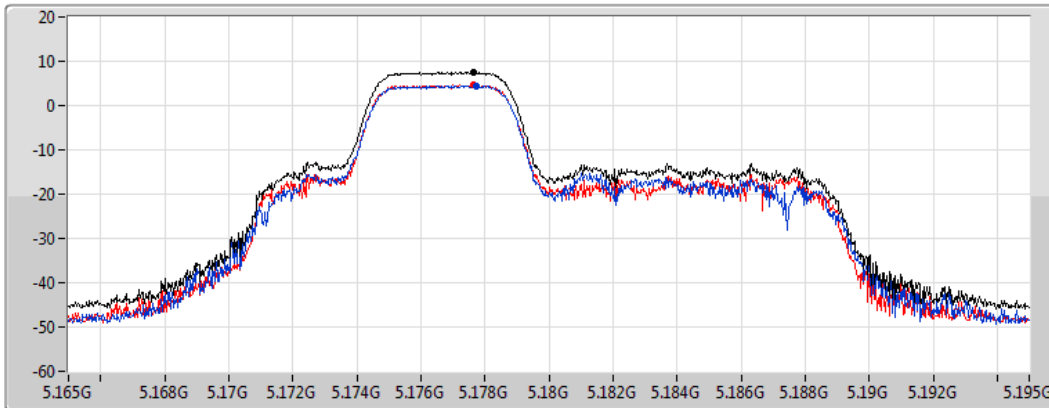

5180MHz

CF
5.18GHz
Span
30MHz
RBW
1MHz
VBW
3MHz
Sweep Time
1.01ms
Detector Type
RMS

Sum
Port 1
Port 2

Sum	PD	Port 1	Port 2
(dBm/RBW)	(dBm/RBW)	(dBm/RBW)	(dBm/RBW)
7.53	7.53	4.50	4.62