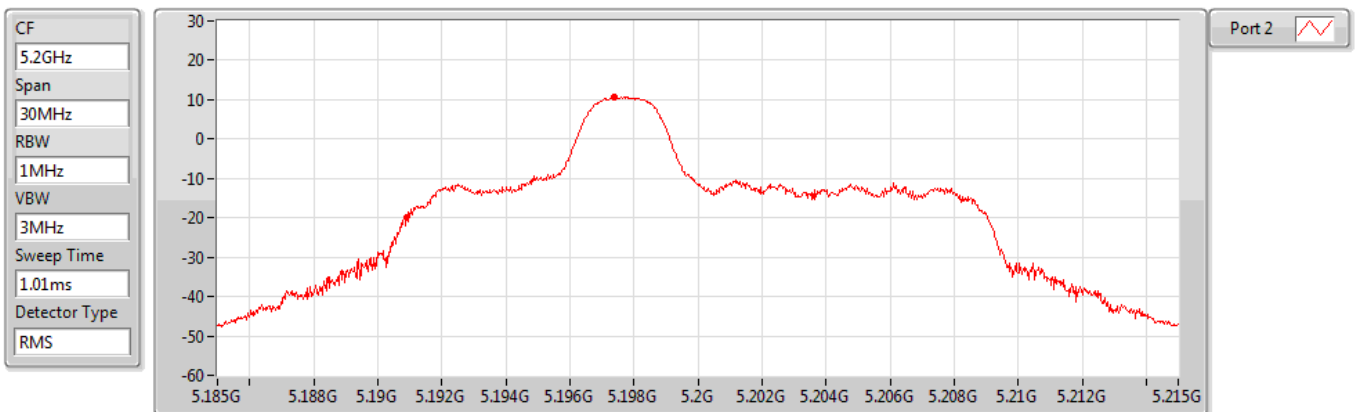

802.11ax HEW20_RU26_Index3_Nss1,(MCS0)_1TX(Port2)

PSD

5180MHz

Sum	PD	Port 1	Port 2
(dBm/RBW)	(dBm/RBW)	(dBm/RBW)	(dBm/RBW)
10.62	10.62	-	10.62

802.11ax HEW20_RU26_Index3_Nss1,(MCS0)_1TX(Port2)

PSD

5200MHz

Sum	PD	Port 1	Port 2
(dBm/RBW)	(dBm/RBW)	(dBm/RBW)	(dBm/RBW)
10.58	10.58	-	10.58