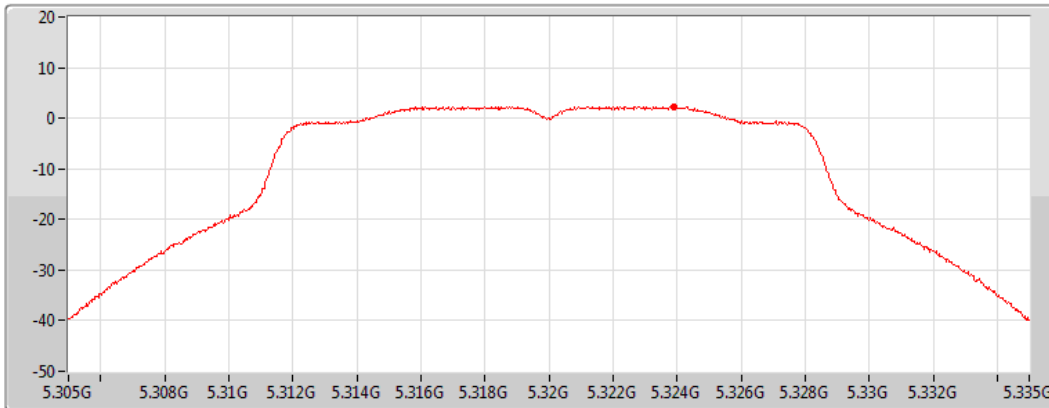

Port 2

Sum	PD	Port 1	Port 2
(dBm/RBW)	(dBm/RBW)	(dBm/RBW)	(dBm/RBW)
2.36	2.36	-	2.36

802.11a_Nss1,(6Mbps)_1TX

PSD

5320MHz

CF
5.32GHz
Span
30MHz
RBW
1MHz
VBW
3MHz
Sweep Time
1.01ms
Detector Type
RMS

Port 2

Sum	PD	Port 1	Port 2
(dBm/RBW)	(dBm/RBW)	(dBm/RBW)	(dBm/RBW)
2.34	2.34	-	2.34

802.11a_Nss1,(6Mbps)_1TX

PSD

5500MHz

CF
5.5GHz
Span
30MHz
RBW
1MHz
VBW
3MHz
Sweep Time
1.01ms
Detector Type
RMS

Port 2

Sum	PD	Port 1	Port 2
(dBm/RBW)	(dBm/RBW)	(dBm/RBW)	(dBm/RBW)
2.49	2.49	-	2.49

802.11a_Nss1,(6Mbps)_1TX