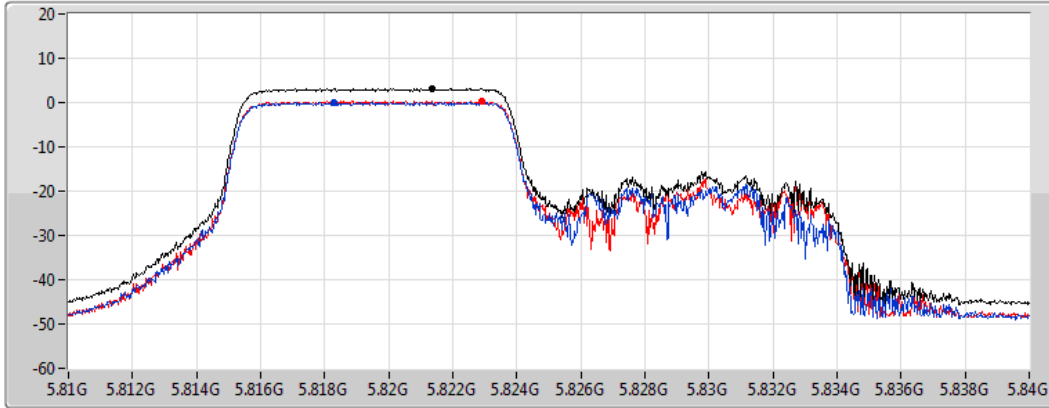

802.11ax HEW20_RU106_Index53_Nss2,(MCS0)_2TX

PSD

5825MHz

CF
5.825GHz
Span
30MHz
RBW
500kHz
VBW
3MHz
Sweep Time
1.01ms
Detector Type
RMS

Sum
Port 1
Port 2

Sum	PD	Port 1	Port 2
(dBm/RBW)	(dBm/RBW)	(dBm/RBW)	(dBm/RBW)
3.15	3.15	0.11	0.35

802.11ax HEW40_RU242_Index61_Nss2,(MCS0)_2TX

PSD