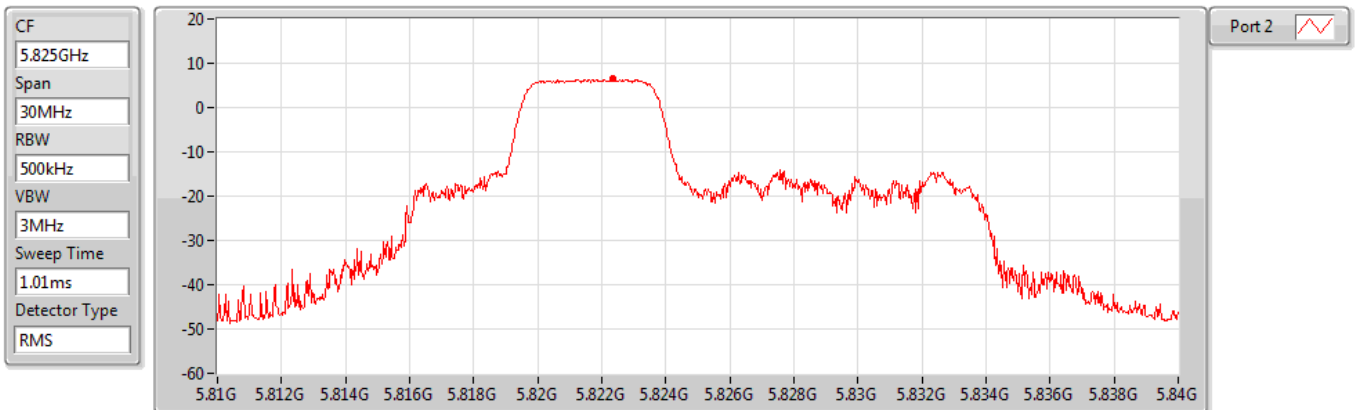

802.11ax HEW20_RU52_Index38_Nss1,(MCS0)_1TX(Port2)

PSD

5785MHz

Sum	PD	Port 1	Port 2
(dBm/RBW)	(dBm/RBW)	(dBm/RBW)	(dBm/RBW)
6.32	6.32	-	6.32

802.11ax HEW20_RU52_Index38_Nss1,(MCS0)_1TX(Port2)

PSD

5825MHz

Sum	PD	Port 1	Port 2
(dBm/RBW)	(dBm/RBW)	(dBm/RBW)	(dBm/RBW)
6.43	6.43	-	6.43