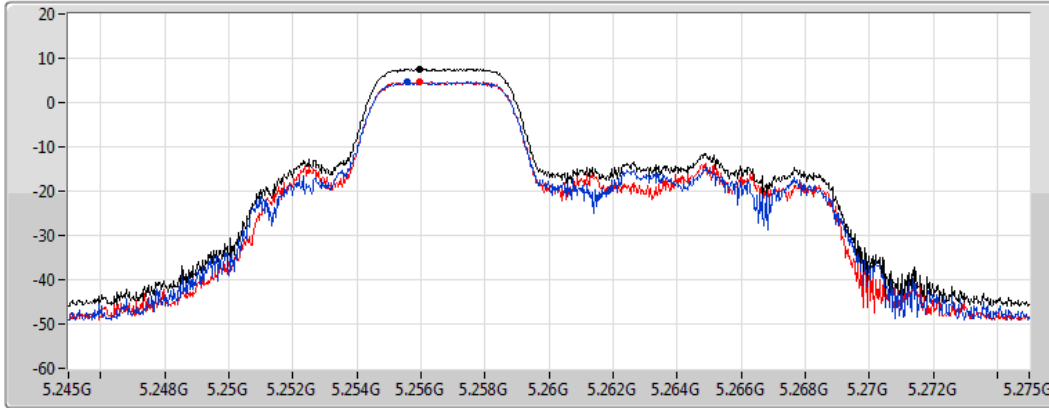

802.11ax HEW20_RU52_Index38_Nss2,(MCS0)_2TX

PSD

5260MHz

CF
5.26GHz
Span
30MHz
RBW
1MHz
VBW
3MHz
Sweep Time
1.01ms
Detector Type
RMS

Sum
Port 1
Port 2

Sum	PD	Port 1	Port 2
(dBm/RBW)	(dBm/RBW)	(dBm/RBW)	(dBm/RBW)
7.56	7.56	4.59	4.71

802.11ax HEW20_RU52_Index38_Nss2,(MCS0)_2TX

PSD