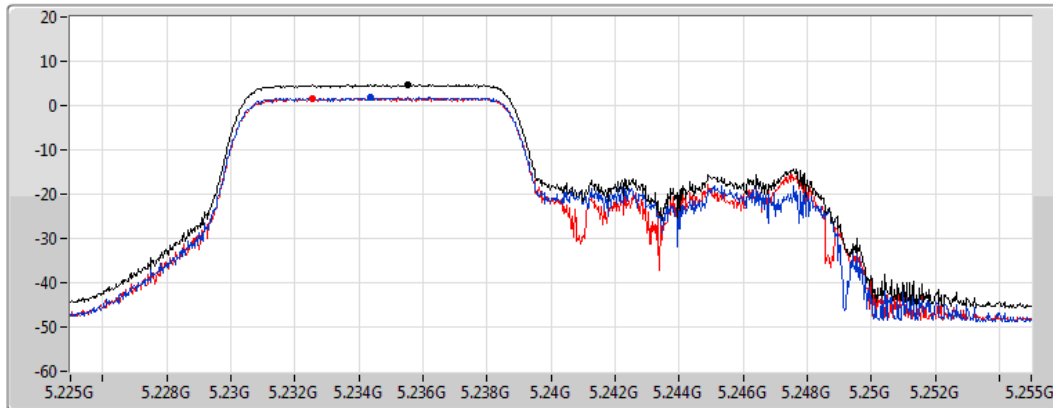

5240MHz

CF
5.24GHz
Span
30MHz
RBW
1MHz
VBW
3MHz
Sweep Time
1.01ms
Detector Type
RMS

Sum
Port 1
Port 2

Sum	PD	Port 1	Port 2
(dBm/RBW)	(dBm/RBW)	(dBm/RBW)	(dBm/RBW)
4.68	4.68	1.82	1.71