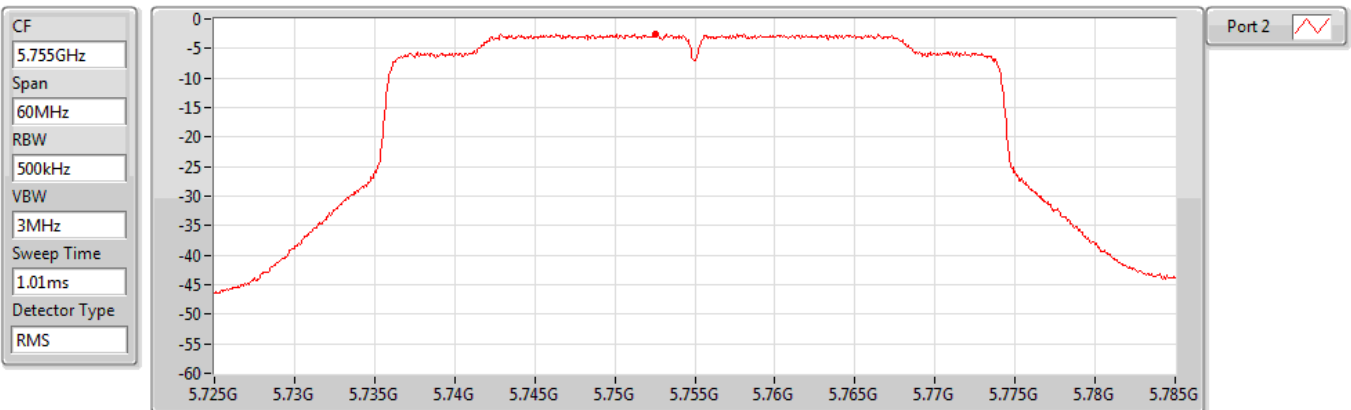

802.11ax HEW40_Nss1,(MCS0)_1TX

PSD

5670MHz

Sum	PD	Port 1	Port 2
(dBm/RBW)	(dBm/RBW)	(dBm/RBW)	(dBm/RBW)
-1.34	-1.34	-	-1.34

802.11ax HEW40_Nss1,(MCS0)_1TX

PSD

5755MHz

Sum	PD	Port 1	Port 2
(dBm/RBW)	(dBm/RBW)	(dBm/RBW)	(dBm/RBW)
-2.50	-2.50	-	-2.50