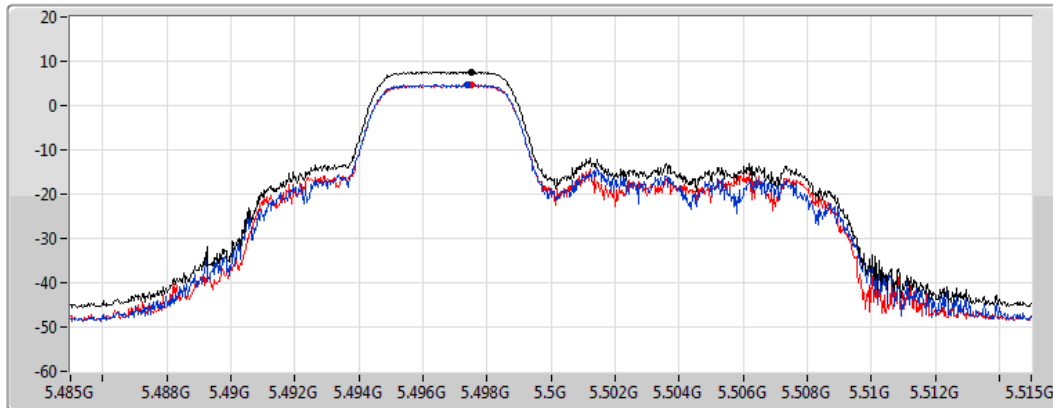

5500MHz

CF
5.5GHz
Span
30MHz
RBW
1MHz
VBW
3MHz
Sweep Time
1.01ms
Detector Type
RMS

Sum
Port 1
Port 2

Sum	PD	Port 1	Port 2
(dBm/RBW)	(dBm/RBW)	(dBm/RBW)	(dBm/RBW)
7.61	7.61	4.73	4.79