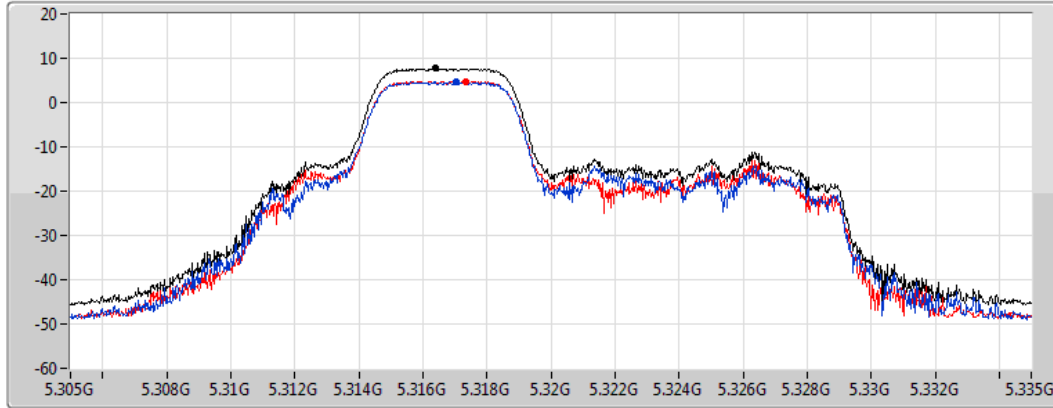

802.11ax HEW20_RU52_Index38_Nss2,(MCS0)_2TX

PSD

5320MHz

CF
5.32GHz
Span
30MHz
RBW
1MHz
VBW
3MHz
Sweep Time
1.01ms
Detector Type
RMS

Sum
Port 1
Port 2

Sum	PD	Port 1	Port 2
(dBm/RBW)	(dBm/RBW)	(dBm/RBW)	(dBm/RBW)
7.66	7.66	4.70	4.80

802.11ax HEW20_RU52_Index38_Nss2,(MCS0)_2TX

PSD