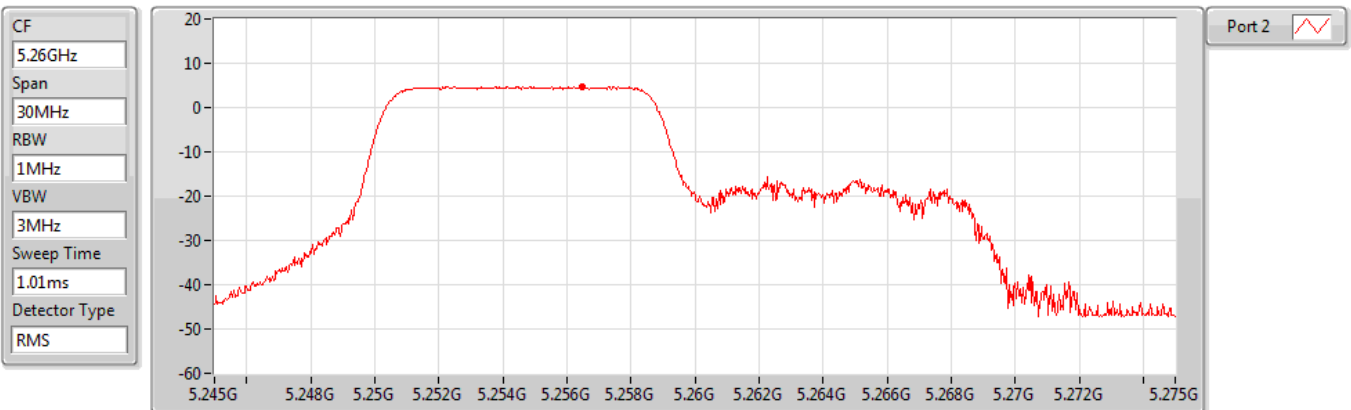

802.11ax HEW20_RU106_Index53_Nss1,(MCS0)_1TX(Port2)

PSD

5240MHz

Sum	PD	Port 1	Port 2
(dBm/RBW)	(dBm/RBW)	(dBm/RBW)	(dBm/RBW)
4.66	4.66	-	4.66

802.11ax HEW20_RU106_Index53_Nss1,(MCS0)_1TX(Port2)

PSD

5260MHz

Sum	PD	Port 1	Port 2
(dBm/RBW)	(dBm/RBW)	(dBm/RBW)	(dBm/RBW)
4.73	4.73	-	4.73