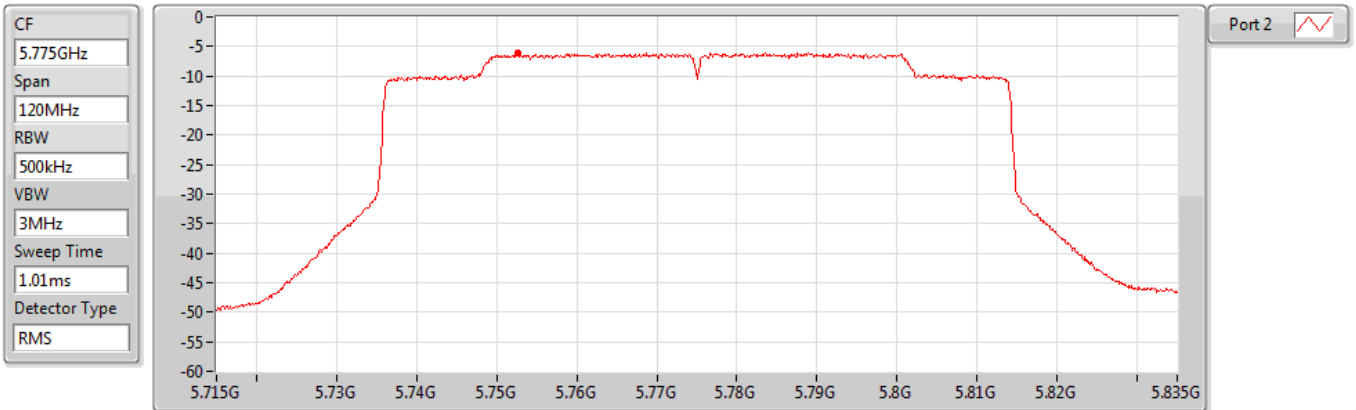

802.11ax HEW80_Nss1,(MCS0)_1TX

PSD

5610MHz

Sum	PD	Port 1	Port 2
(dBm/RBW)	(dBm/RBW)	(dBm/RBW)	(dBm/RBW)
-4.62	-4.62	-	-4.62

802.11ax HEW80_Nss1,(MCS0)_1TX

PSD

5775MHz

Sum	PD	Port 1	Port 2
(dBm/RBW)	(dBm/RBW)	(dBm/RBW)	(dBm/RBW)
-6.16	-6.16	-	-6.16

802.11ax HEW160_Nss1,(MCS0)_1TX

PSD

5250MHz Straddle 5.15-5.25GHz

Sum	PD	Port 1	Port 2
(dBm/RBW)	(dBm/RBW)	(dBm/RBW)	(dBm/RBW)
-6.97	-6.97	-	-6.97

802.11ax HEW160_Nss1,(MCS0)_1TX

PSD

5250MHz Straddle 5.25-5.35GHz