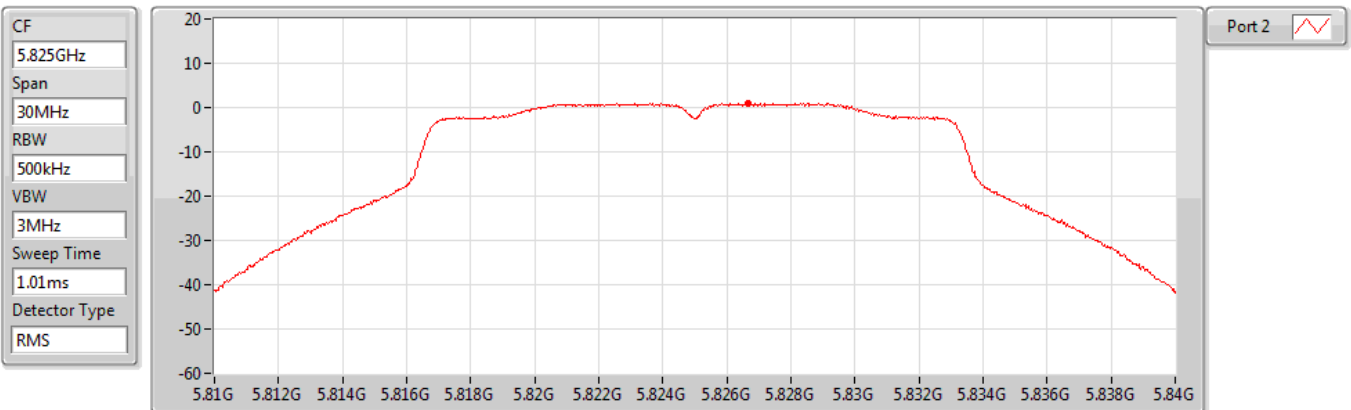

Port 2

Sum	PD	Port 1	Port 2
(dBm/RBW)	(dBm/RBW)	(dBm/RBW)	(dBm/RBW)
0.79	0.79	-	0.79

802.11a_Nss1,(6Mbps)_1TX

PSD

5785MHz

Sum	PD	Port 1	Port 2
(dBm/RBW)	(dBm/RBW)	(dBm/RBW)	(dBm/RBW)
0.91	0.91	-	0.91

802.11a_Nss1,(6Mbps)_1TX

PSD

5825MHz

Sum	PD	Port 1	Port 2
(dBm/RBW)	(dBm/RBW)	(dBm/RBW)	(dBm/RBW)
0.97	0.97	-	0.97

802.11ax HEW20_Nss1,(MCS0)_1TX

PSD

5180MHz

Sum	PD	Port 1	Port 2
(dBm/RBW)	(dBm/RBW)	(dBm/RBW)	(dBm/RBW)
2.14	2.14	-	2.14