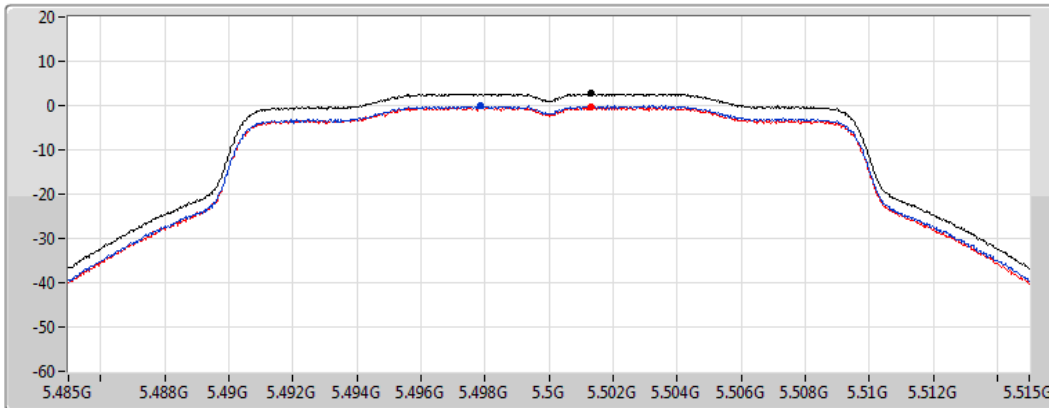

5500MHz

CF
5.5GHz
Span
30MHz
RBW
1MHz
VBW
3MHz
Sweep Time
1.01ms
Detector Type
RMS

Sum
Port 1
Port 2

Sum	PD	Port 1	Port 2
(dBm/RBW)	(dBm/RBW)	(dBm/RBW)	(dBm/RBW)
2.83	2.83	-0.06	-0.20