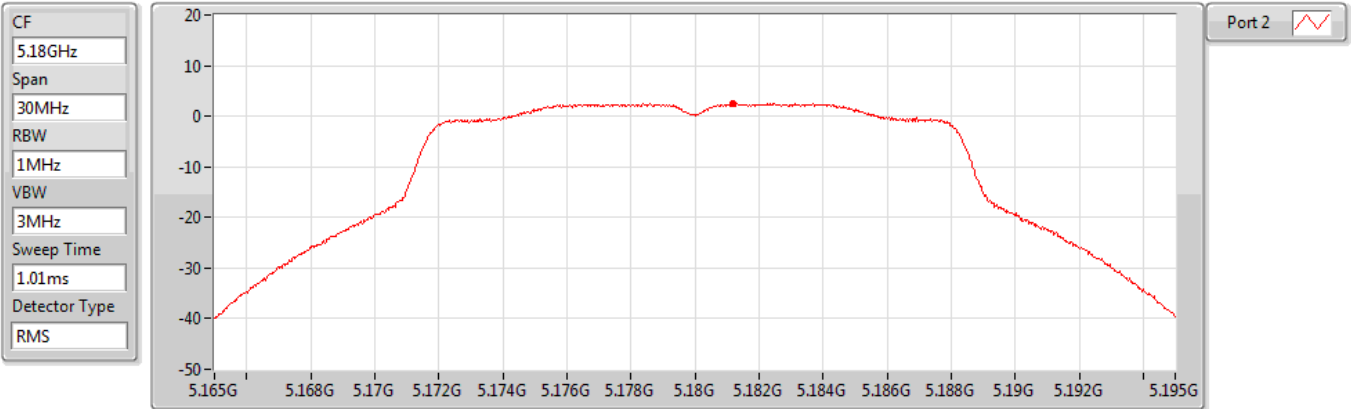

802.11a_Nss1,(6Mbps)_1TX

PSD

5180MHz

Sum	PD	Port 1	Port 2
(dBm/RBW)	(dBm/RBW)	(dBm/RBW)	(dBm/RBW)
2.46	2.46	-	2.46

802.11a_Nss1,(6Mbps)_1TX

PSD