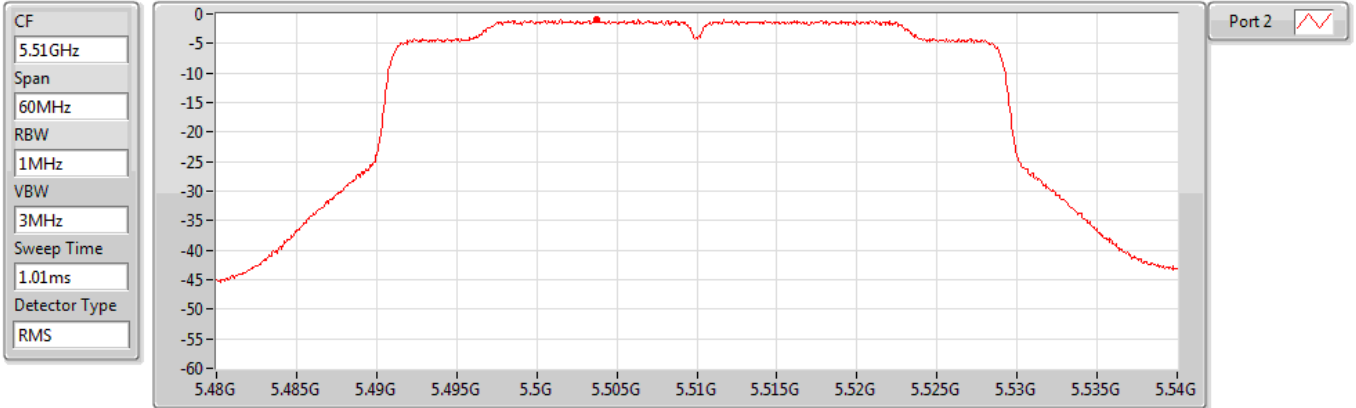

802.11ax HEW40_Nss1,(MCS0)_1TX

PSD

5510MHz

Sum	PD	Port 1	Port 2
(dBm/RBW)	(dBm/RBW)	(dBm/RBW)	(dBm/RBW)
-1.01	-1.01	-	-1.01

802.11ax HEW40_Nss1,(MCS0)_1TX

PSD