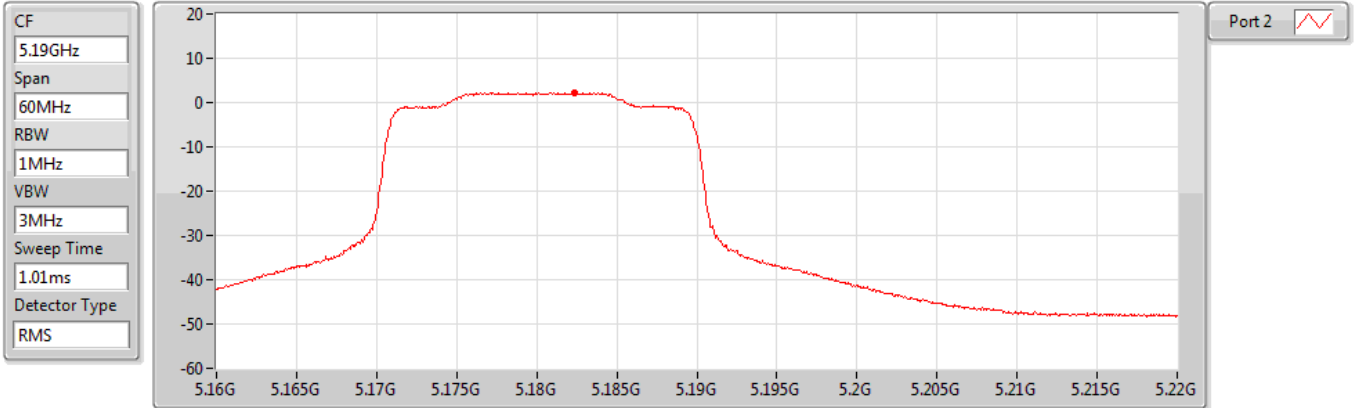

802.11ax HEW20_RU106_Index53_Nss1,(MCS0)_1TX(Port2)

PSD

5825MHz

Sum	PD	Port 1	Port 2
(dBm/RBW)	(dBm/RBW)	(dBm/RBW)	(dBm/RBW)
3.30	3.30	-	3.30

802.11ax HEW40_RU242_Index61_Nss1,(MCS0)_1TX(Port2)

PSD

5190MHz

Sum	PD	Port 1	Port 2
(dBm/RBW)	(dBm/RBW)	(dBm/RBW)	(dBm/RBW)
2.22	2.22	-	2.22