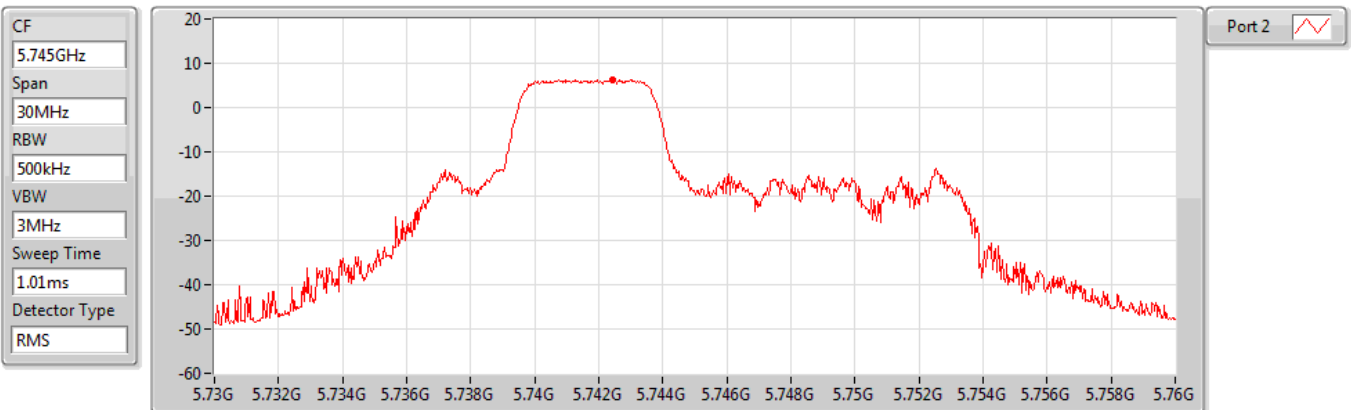

802.11ax HEW20_RU52_Index38_Nss1,(MCS0)_1TX(Port2)

PSD

5700MHz

Sum	PD	Port 1	Port 2
(dBm/RBW)	(dBm/RBW)	(dBm/RBW)	(dBm/RBW)
8.00	8.00	-	8.00

802.11ax HEW20_RU52_Index38_Nss1,(MCS0)_1TX(Port2)

PSD

5745MHz

Sum	PD	Port 1	Port 2
(dBm/RBW)	(dBm/RBW)	(dBm/RBW)	(dBm/RBW)
6.34	6.34	-	6.34