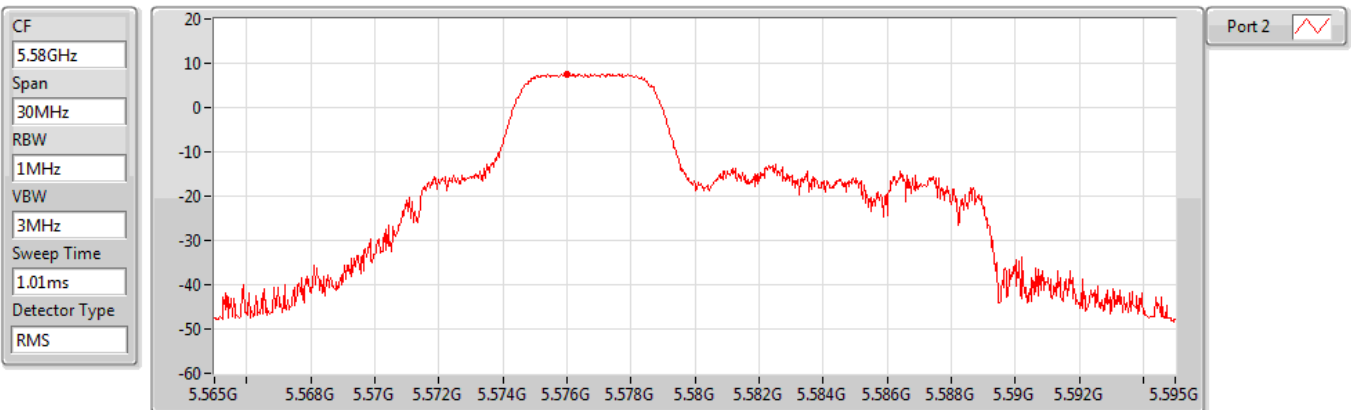

802.11ax HEW20_RU52_Index38_Nss1,(MCS0)_1TX(Port2)

PSD

5500MHz

Sum	PD	Port 1	Port 2
(dBm/RBW)	(dBm/RBW)	(dBm/RBW)	(dBm/RBW)
7.67	7.67	-	7.67

802.11ax HEW20_RU52_Index38_Nss1,(MCS0)_1TX(Port2)

PSD

5580MHz

Sum	PD	Port 1	Port 2
(dBm/RBW)	(dBm/RBW)	(dBm/RBW)	(dBm/RBW)
7.52	7.52	-	7.52