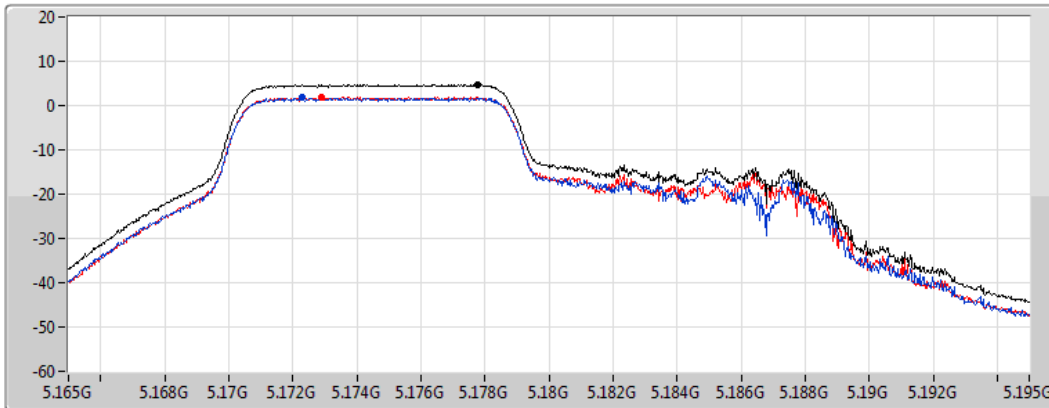

5180MHz

CF
5.18GHz
Span
30MHz
RBW
1MHz
VBW
3MHz
Sweep Time
1.01ms
Detector Type
RMS

Sum
Port 1
Port 2

Sum	PD	Port 1	Port 2
(dBm/RBW)	(dBm/RBW)	(dBm/RBW)	(dBm/RBW)
4.72	4.72	1.80	1.86