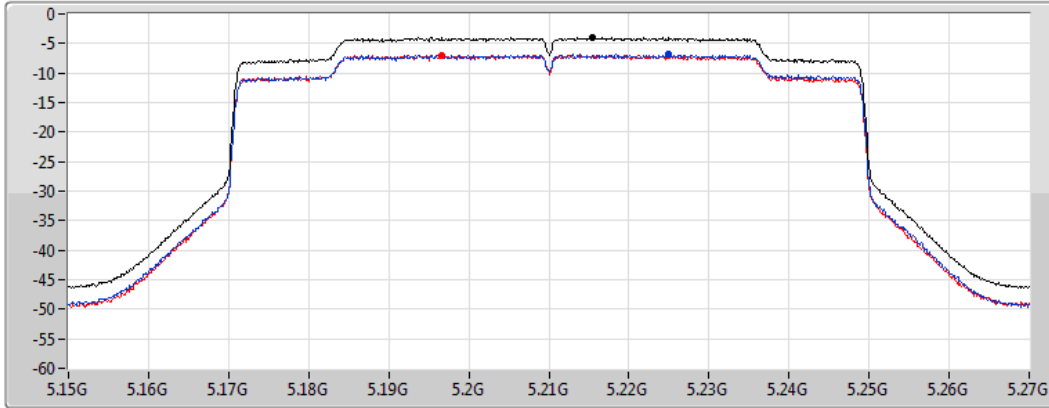

Sum
Port 1
Port 2

Sum	PD	Port 1	Port 2
(dBm/RBW)	(dBm/RBW)	(dBm/RBW)	(dBm/RBW)
-2.19	-2.19	-5.06	-5.10

802.11ax HEW80_Nss2,(MCS0)_2TX

PSD

5210MHz

CF
5.21GHz
Span
120MHz
RBW
1MHz
VBW
3MHz
Sweep Time
1.01ms
Detector Type
RMS