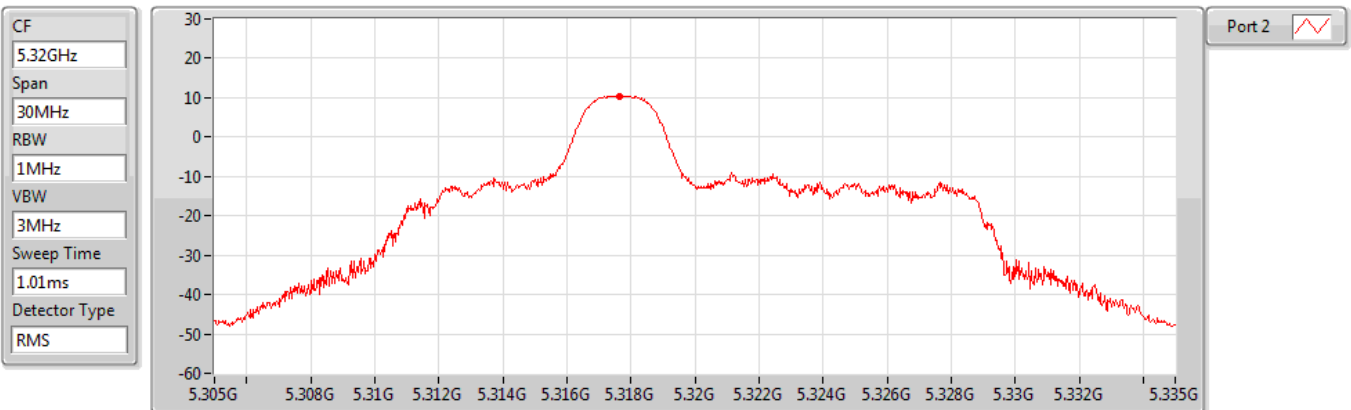

802.11ax HEW20_RU26_Index3_Nss1,(MCS0)_1TX(Port2)

PSD

5300MHz

Sum	PD	Port 1	Port 2
(dBm/RBW)	(dBm/RBW)	(dBm/RBW)	(dBm/RBW)
10.20	10.20	-	10.20

802.11ax HEW20_RU26_Index3_Nss1,(MCS0)_1TX(Port2)

PSD

5320MHz

Sum	PD	Port 1	Port 2
(dBm/RBW)	(dBm/RBW)	(dBm/RBW)	(dBm/RBW)
10.45	10.45	-	10.45