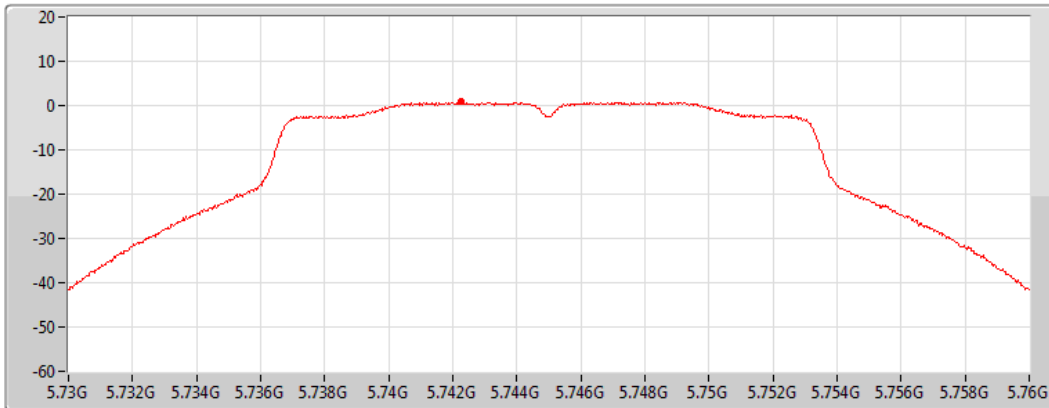

CF
5.7GHz
Span
30MHz
RBW
1MHz
VBW
3MHz
Sweep Time
1.01ms
Detector Type
RMS

Port 2

Sum	PD	Port 1	Port 2
(dBm/RBW)	(dBm/RBW)	(dBm/RBW)	(dBm/RBW)
2.14	2.14	-	2.14

802.11a_Nss1,(6Mbps)_1TX

PSD

5745MHz

CF
5.745GHz
Span
30MHz
RBW
500kHz
VBW
3MHz
Sweep Time
1.01ms
Detector Type
RMS

Port 2

Sum	PD	Port 1	Port 2
(dBm/RBW)	(dBm/RBW)	(dBm/RBW)	(dBm/RBW)
0.79	0.79	-	0.79

802.11a_Nss1,(6Mbps)_1TX

PSD

5785MHz

Sum	PD	Port 1	Port 2
(dBm/RBW)	(dBm/RBW)	(dBm/RBW)	(dBm/RBW)
0.91	0.91	-	0.91

802.11a_Nss1,(6Mbps)_1TX