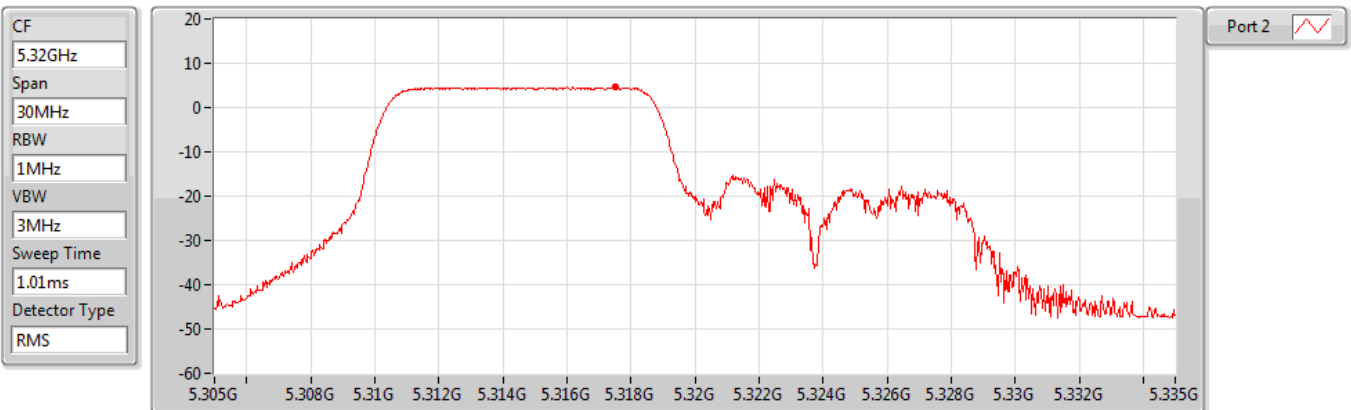

802.11ax HEW20_RU106_Index53_Nss1,(MCS0)_1TX(Port2)

PSD

5300MHz

Sum	PD	Port 1	Port 2
(dBm/RBW)	(dBm/RBW)	(dBm/RBW)	(dBm/RBW)
4.68	4.68	-	4.68

802.11ax HEW20_RU106_Index53_Nss1,(MCS0)_1TX(Port2)

PSD

5320MHz

Sum	PD	Port 1	Port 2
(dBm/RBW)	(dBm/RBW)	(dBm/RBW)	(dBm/RBW)
4.61	4.61	-	4.61