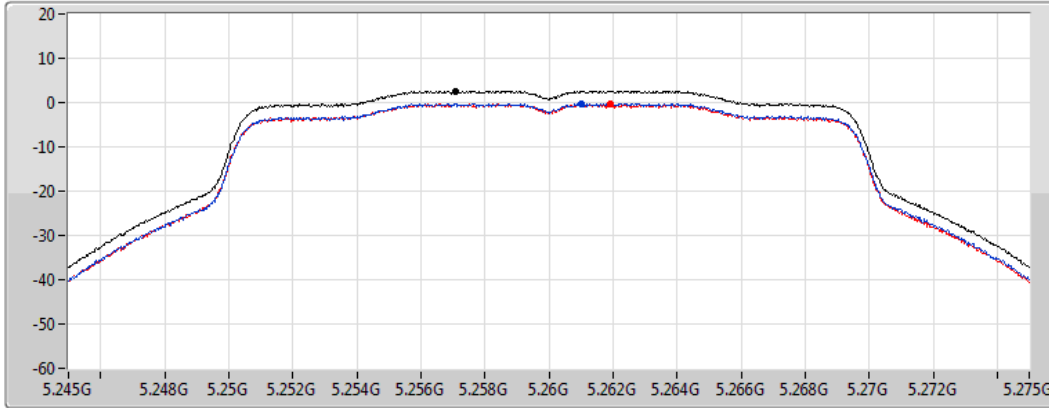

Sum	PD	Port 1	Port 2
(dBm/RBW)	(dBm/RBW)	(dBm/RBW)	(dBm/RBW)
2.66	2.66	0.04	-0.41

802.11ax HEW20_Nss2,(MCS0)_2TX

PSD

5260MHz

CF
5.26GHz
Span
30MHz
RBW
1MHz
VBW
3MHz
Sweep Time
1.01ms
Detector Type
RMS

Sum
Port 1
Port 2