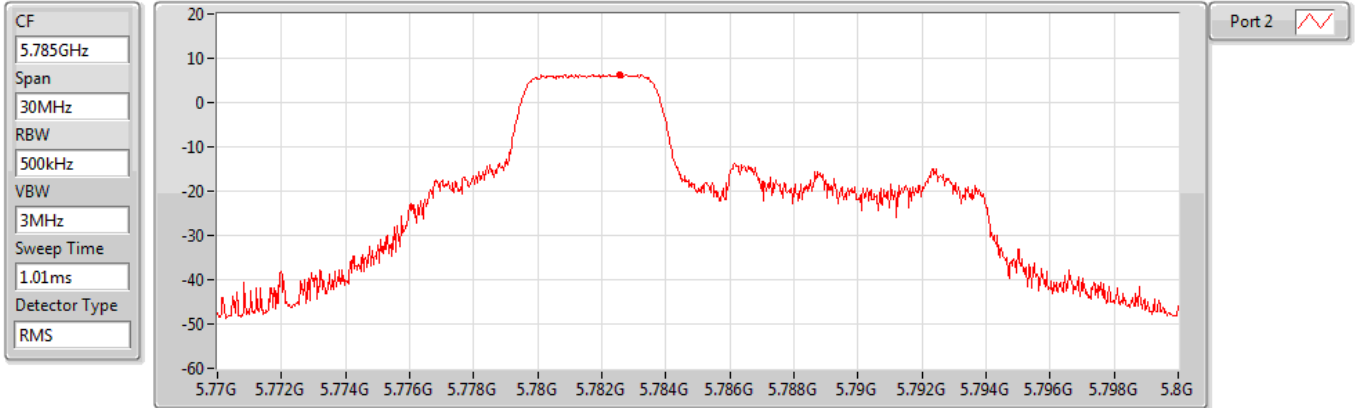

802.11ax HEW20_RU52_Index38_Nss1,(MCS0)_1TX(Port2)

PSD

5785MHz

Sum	PD	Port 1	Port 2
(dBm/RBW)	(dBm/RBW)	(dBm/RBW)	(dBm/RBW)
6.32	6.32	-	6.32

802.11ax HEW20_RU52_Index38_Nss1,(MCS0)_1TX(Port2)

PSD