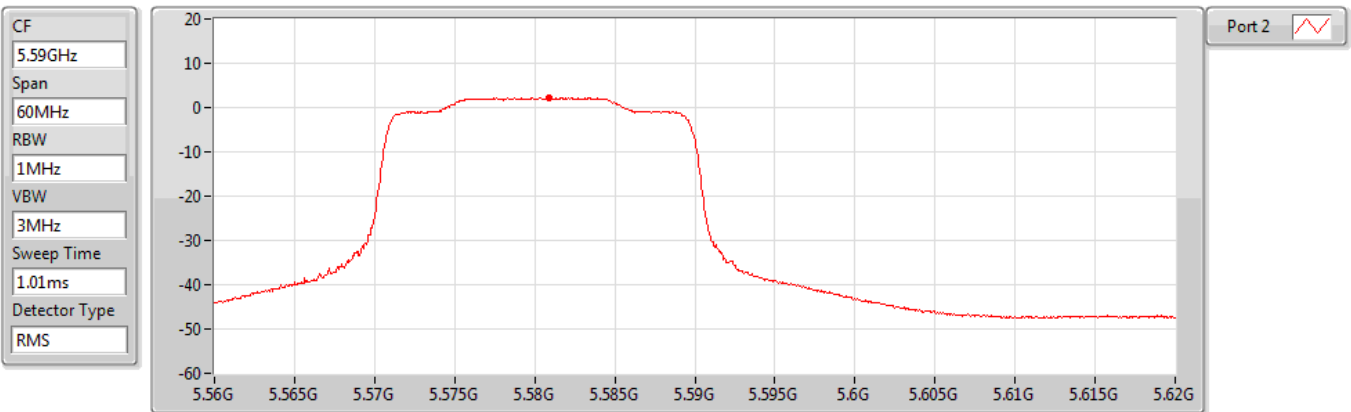

5590MHz

Sum	PD	Port 1	Port 2
(dBm/RBW)	(dBm/RBW)	(dBm/RBW)	(dBm/RBW)
2.26	2.26	-	2.26