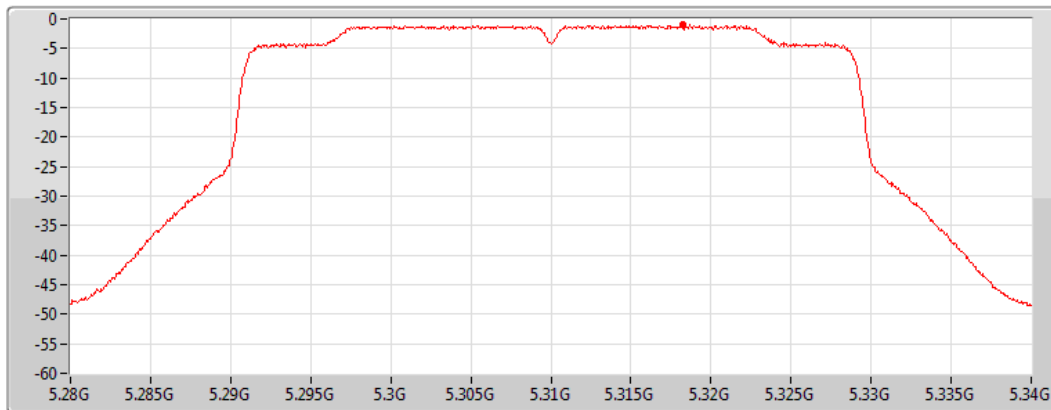

802.11ax HEW40_Nss1,(MCS0)_1TX

PSD

5310MHz

CF
5.31GHz
Span
60MHz
RBW
1MHz
VBW
3MHz
Sweep Time
1.01ms
Detector Type
RMS

Port 2

Sum	PD	Port 1	Port 2
(dBm/RBW)	(dBm/RBW)	(dBm/RBW)	(dBm/RBW)
-1.00	-1.00	-	-1.00