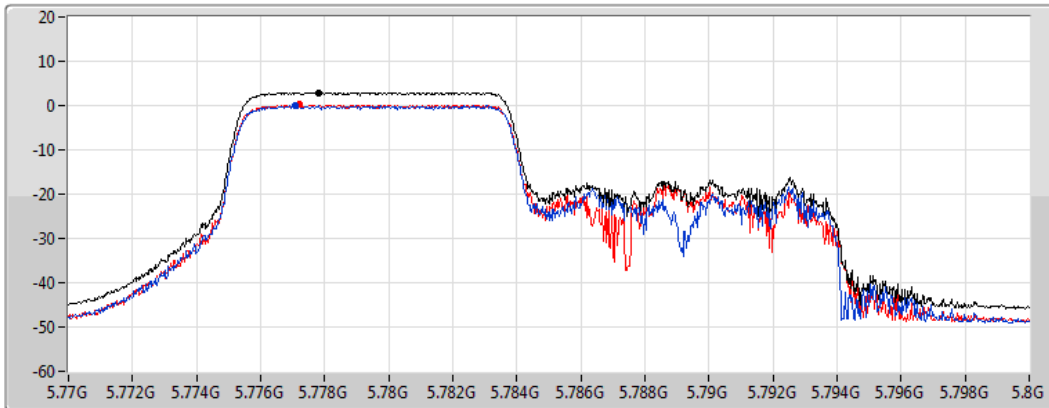

5785MHz

CF
5.785GHz
Span
30MHz
RBW
500kHz
VBW
3MHz
Sweep Time
1.01ms
Detector Type
RMS

Sum
Port 1
Port 2

Sum	PD	Port 1	Port 2
(dBm/RBW)	(dBm/RBW)	(dBm/RBW)	(dBm/RBW)
2.96	2.96	0.05	0.21