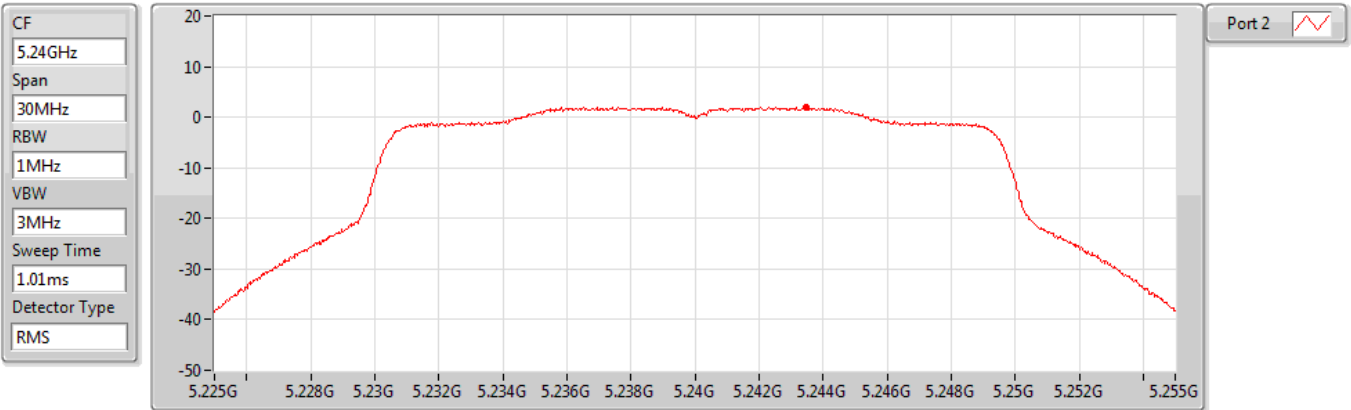

802.11ax HEW20_Nss1,(MCS0)_1TX

PSD

5200MHz

Sum	PD	Port 1	Port 2
(dBm/RBW)	(dBm/RBW)	(dBm/RBW)	(dBm/RBW)
2.16	2.16	-	2.16

802.11ax HEW20_Nss1,(MCS0)_1TX

PSD

5240MHz

Sum	PD	Port 1	Port 2
(dBm/RBW)	(dBm/RBW)	(dBm/RBW)	(dBm/RBW)
1.99	1.99	-	1.99