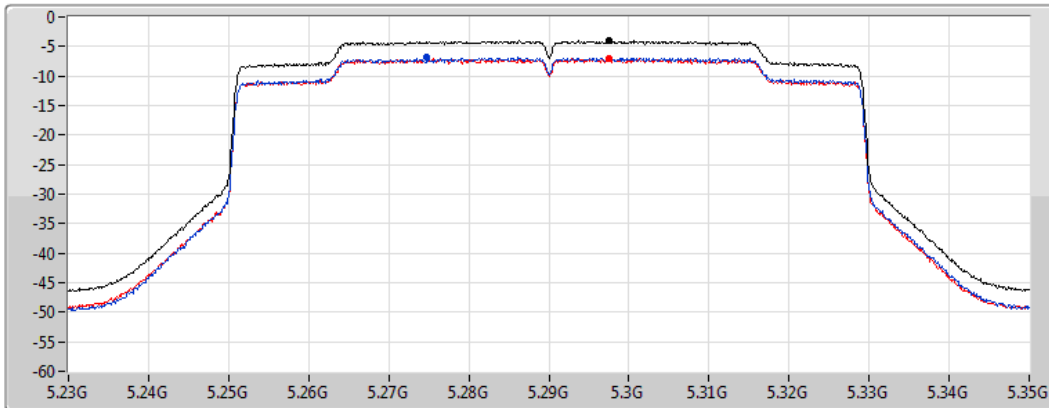

Sum
Port 1
Port 2

Sum	PD	Port 1	Port 2
(dBm/RBW)	(dBm/RBW)	(dBm/RBW)	(dBm/RBW)
-3.99	-3.99	-6.78	-6.93

802.11ax HEW80_Nss2,(MCS0)_2TX

PSD

5290MHz

CF
5.29GHz
Span
120MHz
RBW
1MHz
VBW
3MHz
Sweep Time
1.01ms
Detector Type
RMS