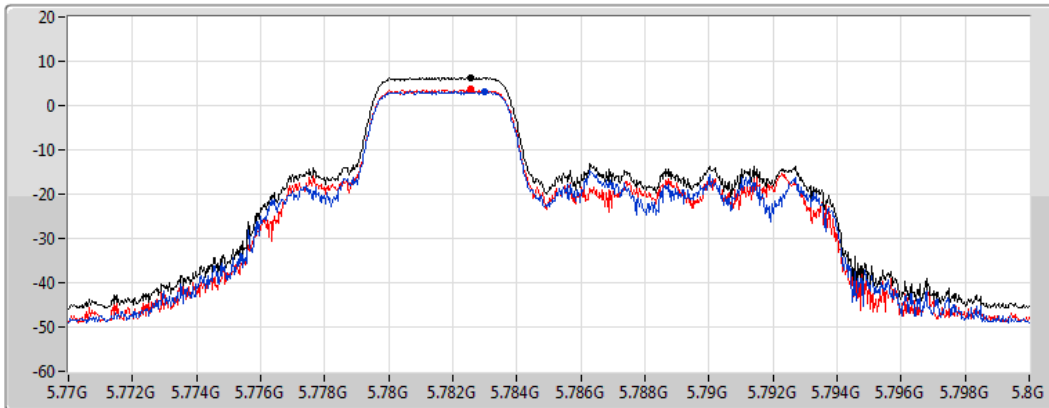

5785MHz

CF
5.785GHz
Span
30MHz
RBW
500kHz
VBW
3MHz
Sweep Time
1.01ms
Detector Type
RMS

Sum
Port 1
Port 2

Sum	PD	Port 1	Port 2
(dBm/RBW)	(dBm/RBW)	(dBm/RBW)	(dBm/RBW)
6.33	6.33	3.25	3.61