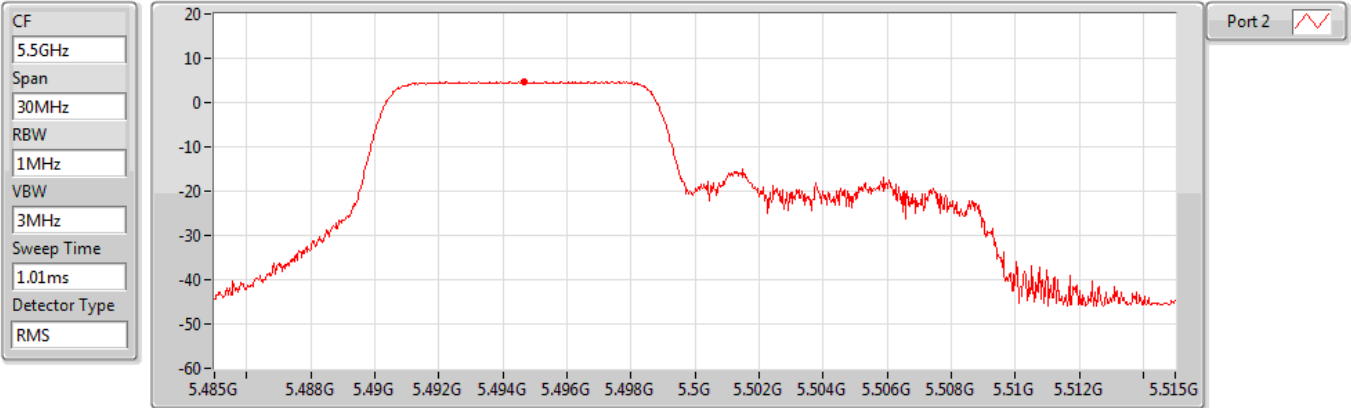

802.11ax HEW20_RU106_Index53_Nss1,(MCS0)_1TX(Port2)

PSD

5500MHz

Sum	PD	Port 1	Port 2
(dBm/100kHz)	(dBm/100kHz)	(dBm/100kHz)	(dBm/100kHz)
4.75	4.75	-	4.75

802.11ax HEW20_RU106_Index53_Nss1,(MCS0)_1TX(Port2)

PSD