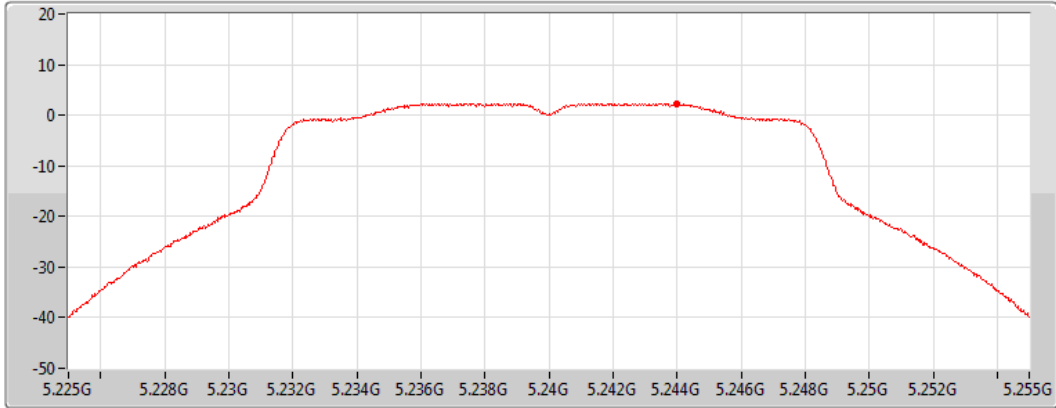

802.11a_Nss1,(6Mbps)_1TX

PSD

5240MHz

CF
5.24GHz
Span
30MHz
RBW
1MHz
VBW
3MHz
Sweep Time
1.01ms
Detector Type
RMS

Port 2

Sum	PD	Port 1	Port 2
(dBm/RBW)	(dBm/RBW)	(dBm/RBW)	(dBm/RBW)
2.36	2.36	-	2.36

802.11a_Nss1,(6Mbps)_1TX

PSD