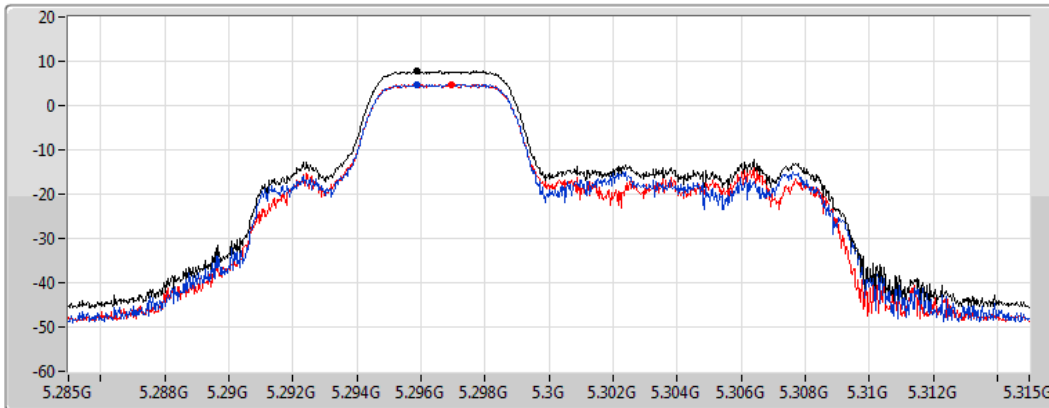

5300MHz

CF
5.3GHz
Span
30MHz
RBW
1MHz
VBW
3MHz
Sweep Time
1.01ms
Detector Type
RMS

Sum
Port 1
Port 2

Sum	PD	Port 1	Port 2
(dBm/RBW)	(dBm/RBW)	(dBm/RBW)	(dBm/RBW)
7.82	7.82	4.84	4.80