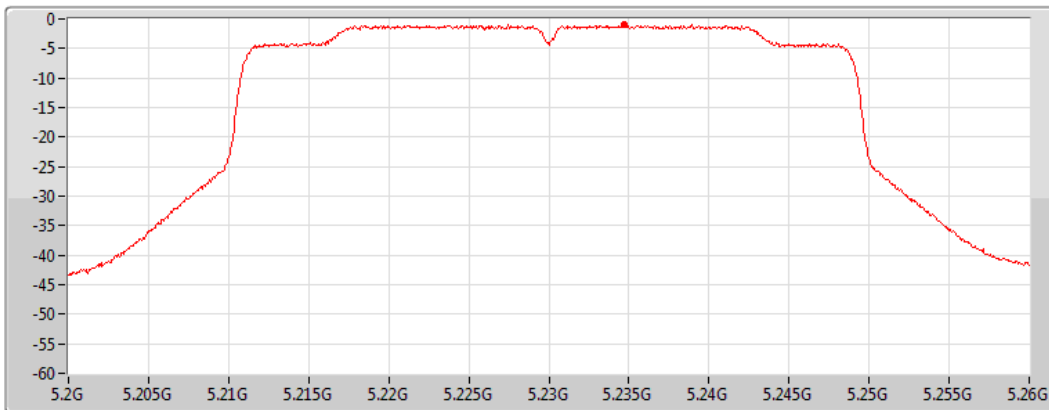

5230MHz

CF
5.23GHz
Span
60MHz
RBW
1MHz
VBW
3MHz
Sweep Time
1.01ms
Detector Type
RMS

Sum	PD	Port 1	Port 2
(dBm/RBW)	(dBm/RBW)	(dBm/RBW)	(dBm/RBW)
-1.03	-1.03	-	-1.03