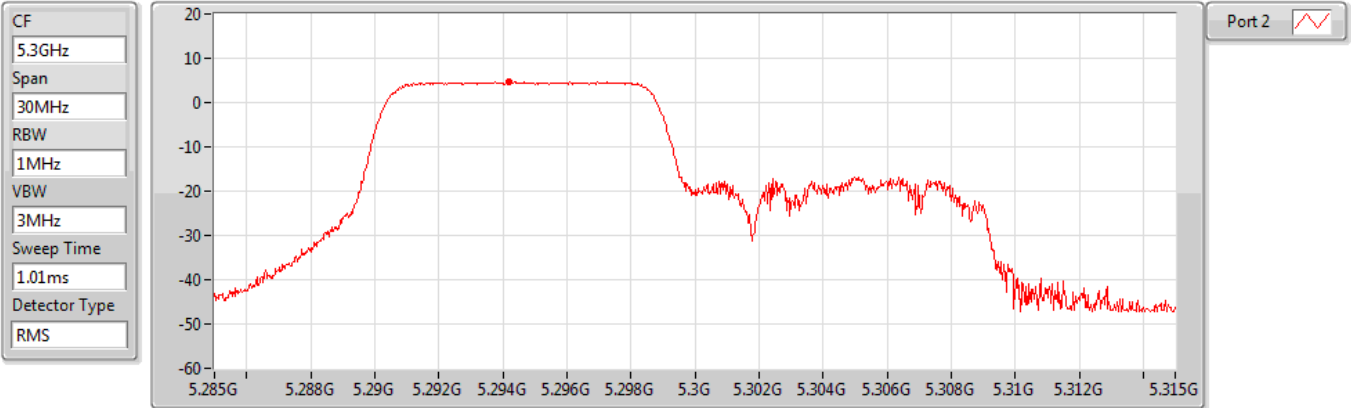

802.11ax HEW20_RU106_Index53_Nss1,(MCS0)_1TX(Port2)

PSD

5300MHz

Sum	PD	Port 1	Port 2
(dBm/RBW)	(dBm/RBW)	(dBm/RBW)	(dBm/RBW)
4.68	4.68	-	4.68

802.11ax HEW20_RU106_Index53_Nss1,(MCS0)_1TX(Port2)

PSD