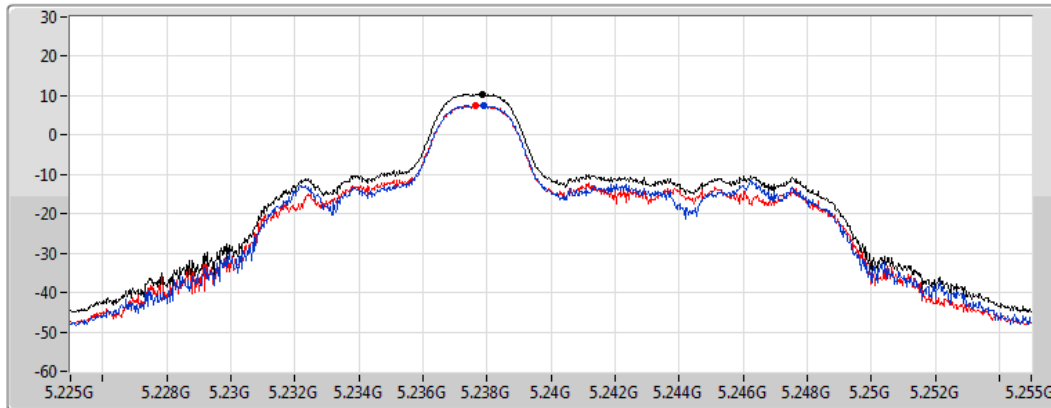

802.11ax HEW20_RU26_Index3_Nss2,(MCS0)_2TX

PSD

5240MHz

CF
5.24GHz
Span
30MHz
RBW
1MHz
VBW
3MHz
Sweep Time
1.01ms
Detector Type
RMS

Sum
Port 1
Port 2

Sum	PD	Port 1	Port 2
(dBm/RBW)	(dBm/RBW)	(dBm/RBW)	(dBm/RBW)
10.48	10.48	7.62	7.47