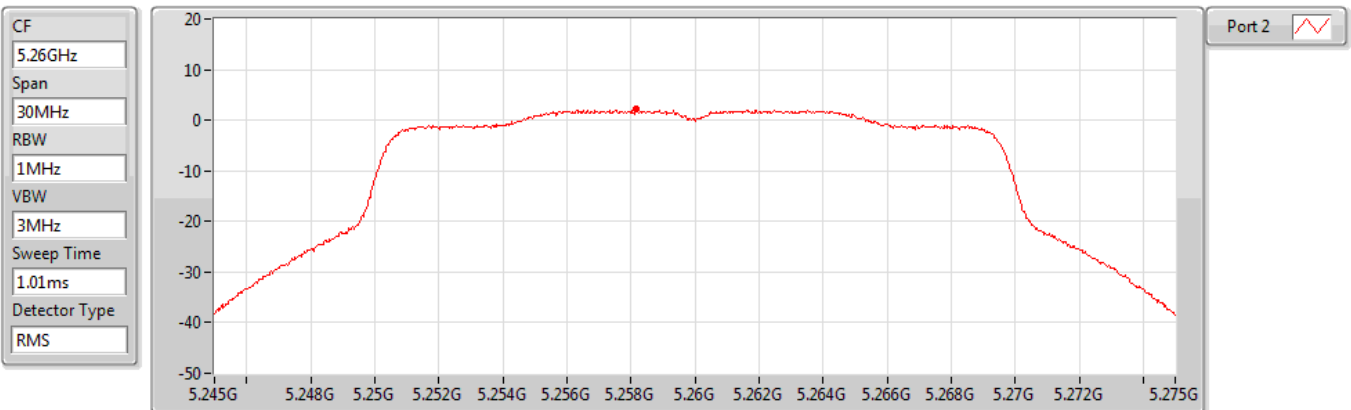

802.11ax HEW20_Nss1,(MCS0)_1TX

PSD

5200MHz

Sum	PD	Port 1	Port 2
(dBm/RBW)	(dBm/RBW)	(dBm/RBW)	(dBm/RBW)
2.16	2.16	-	2.16

802.11ax HEW20_Nss1,(MCS0)_1TX

PSD

5240MHz

Sum	PD	Port 1	Port 2
(dBm/RBW)	(dBm/RBW)	(dBm/RBW)	(dBm/RBW)
1.99	1.99	-	1.99

802.11ax HEW20_Nss1,(MCS0)_1TX

PSD

5260MHz

Sum	PD	Port 1	Port 2
(dBm/RBW)	(dBm/RBW)	(dBm/RBW)	(dBm/RBW)
2.11	2.11	-	2.11

802.11ax HEW20_Nss1,(MCS0)_1TX

PSD

5300MHz

Sum	PD	Port 1	Port 2
(dBm/RBW)	(dBm/RBW)	(dBm/RBW)	(dBm/RBW)
2.05	2.05	-	2.05