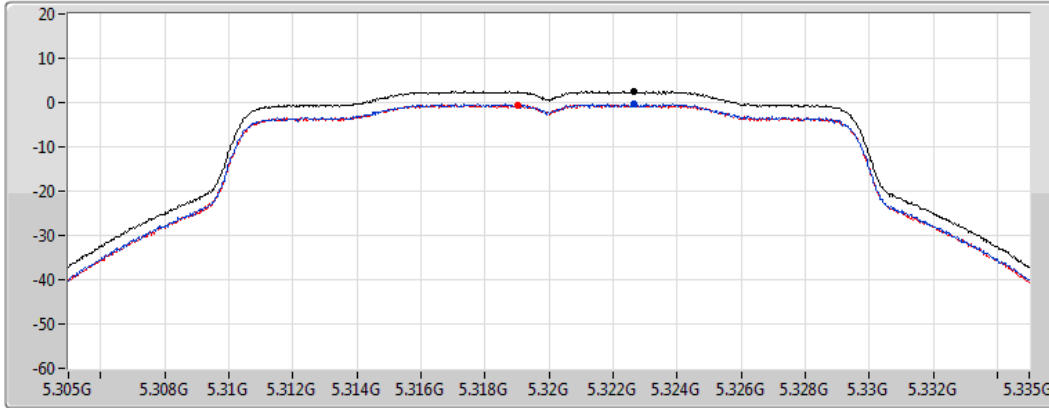

Sum	PD	Port 1	Port 2
(dBm/RBW)	(dBm/RBW)	(dBm/RBW)	(dBm/RBW)
2.56	2.56	-0.09	-0.33

802.11ax HEW20_Nss2,(MCS0)_2TX

PSD

5320MHz

CF
5.32GHz
Span
30MHz
RBW
1MHz
VBW
3MHz
Sweep Time
1.01ms
Detector Type
RMS

Sum
Port 1
Port 2