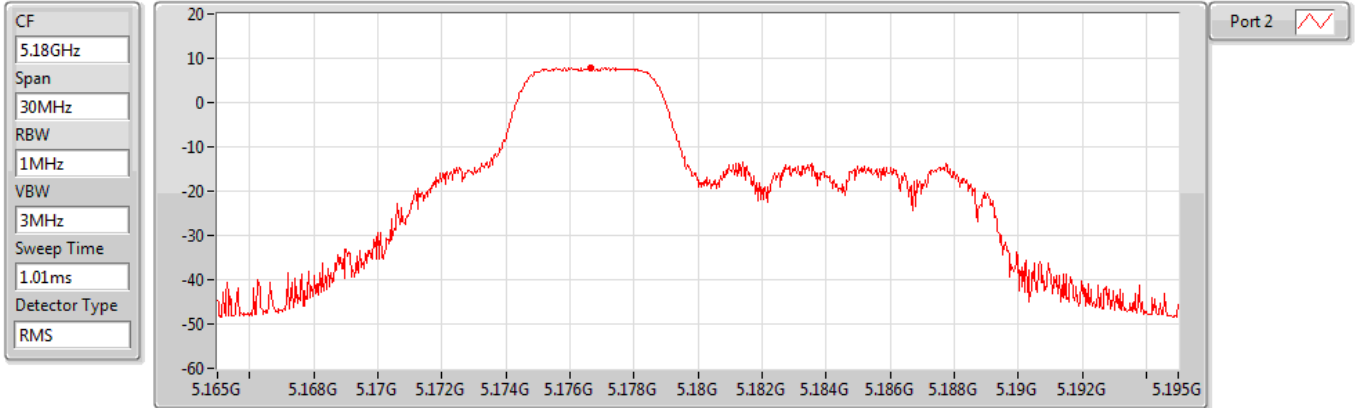

802.11ax HEW20_RU52_Index38_Nss1,(MCS0)_1TX(Port2)

PSD

5180MHz

Sum	PD	Port 1	Port 2
(dBm/RBW)	(dBm/RBW)	(dBm/RBW)	(dBm/RBW)
7.88	7.88	-	7.88

802.11ax HEW20_RU52_Index38_Nss1,(MCS0)_1TX(Port2)

PSD