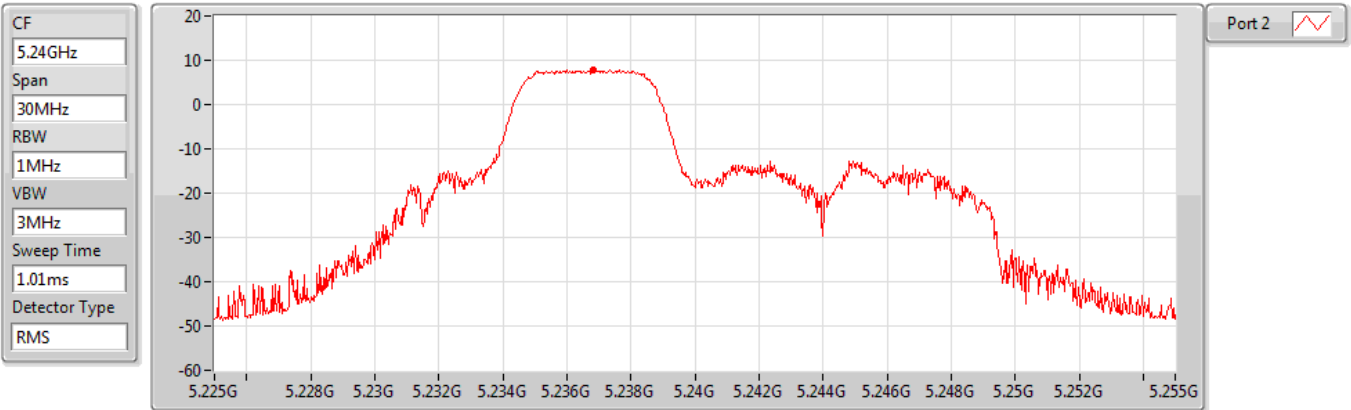

802.11ax HEW20_RU52_Index38_Nss1,(MCS0)_1TX(Port2)

PSD

5240MHz

Sum	PD	Port 1	Port 2
(dBm/RBW)	(dBm/RBW)	(dBm/RBW)	(dBm/RBW)
7.81	7.81	-	7.81

802.11ax HEW20_RU52_Index38_Nss1,(MCS0)_1TX(Port2)

PSD