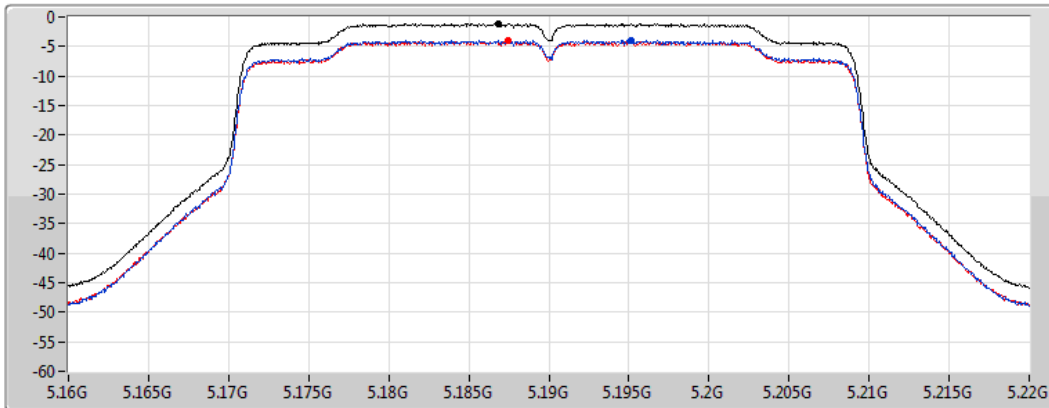

Sum
Port 1
Port 2

Sum	PD	Port 1	Port 2
(dBm/RBW)	(dBm/RBW)	(dBm/RBW)	(dBm/RBW)
0.55	0.55	-2.34	-2.28

802.11ax HEW40_Nss2,(MCS0)_2TX

PSD

5190MHz

CF
5.19GHz
Span
60MHz
RBW
1MHz
VBW
3MHz
Sweep Time
1.01ms
Detector Type
RMS