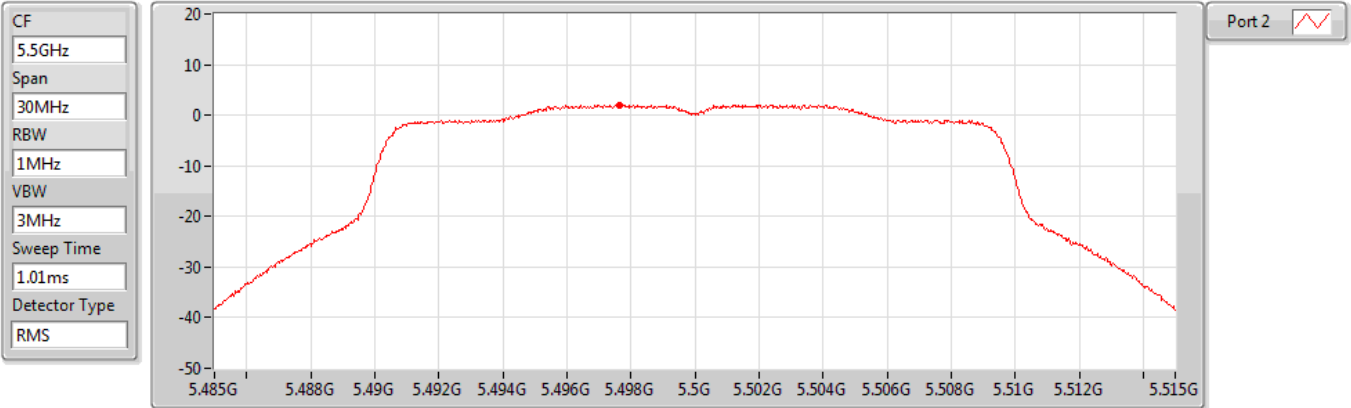

802.11ax HEW20_Nss1,(MCS0)_1TX

PSD

5320MHz

Sum	PD	Port 1	Port 2
(dBm/RBW)	(dBm/RBW)	(dBm/RBW)	(dBm/RBW)
2.04	2.04	-	2.04

802.11ax HEW20_Nss1,(MCS0)_1TX

PSD

5500MHz

Sum	PD	Port 1	Port 2
(dBm/RBW)	(dBm/RBW)	(dBm/RBW)	(dBm/RBW)
2.07	2.07	-	2.07