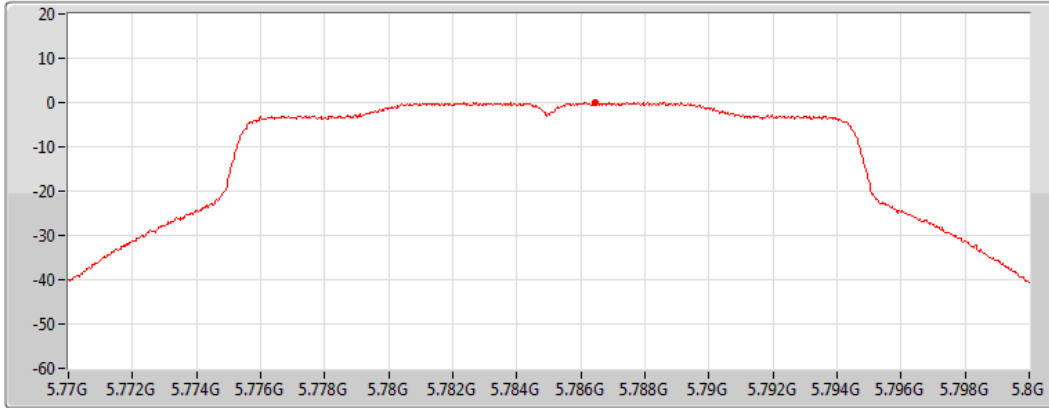

802.11ax HEW20_Nss1,(MCS0)_1TX

PSD

5580MHz

Sum	PD	Port 1	Port 2
(dBm/RBW)	(dBm/RBW)	(dBm/RBW)	(dBm/RBW)
2.11	2.11	-	2.11

802.11ax HEW20_Nss1,(MCS0)_1TX

PSD

5700MHz

Sum	PD	Port 1	Port 2
(dBm/RBW)	(dBm/RBW)	(dBm/RBW)	(dBm/RBW)
2.32	2.32	-	2.32

802.11ax HEW20_Nss1,(MCS0)_1TX

PSD

5745MHz

Sum	PD	Port 1	Port 2
(dBm/RBW)	(dBm/RBW)	(dBm/RBW)	(dBm/RBW)
-0.04	-0.04	-	-0.04

802.11ax HEW20_Nss1,(MCS0)_1TX

PSD

5785MHz

CF
5.785GHz
Span
30MHz
RBW
500kHz
VBW
3MHz
Sweep Time
1.01ms
Detector Type
RMS

Port 2

Sum	PD	Port 1	Port 2
(dBm/RBW)	(dBm/RBW)	(dBm/RBW)	(dBm/RBW)
0.07	0.07	-	0.07

802.11ax HEW20_Nss1,(MCS0)_1TX

PSD

5825MHz

CF
5.825GHz
Span
30MHz
RBW
500kHz
VBW
3MHz
Sweep Time
1.01ms
Detector Type
RMS