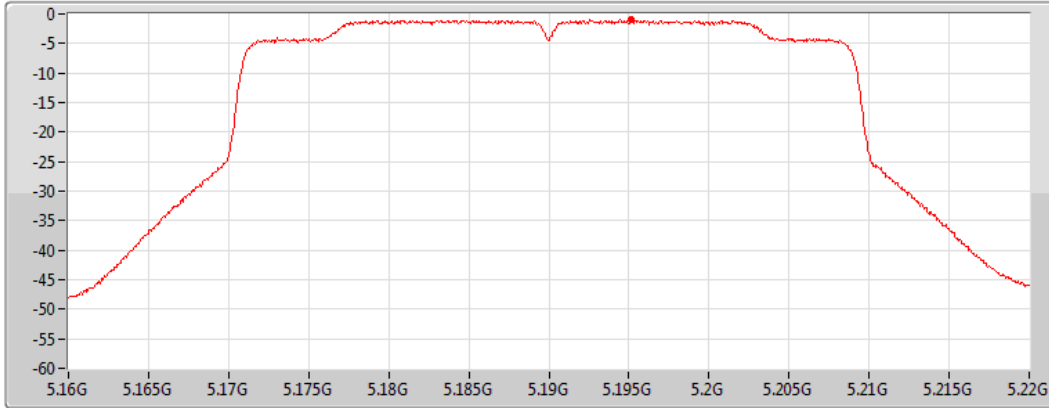

Port 2

Sum	PD	Port 1	Port 2
(dBm/RBW)	(dBm/RBW)	(dBm/RBW)	(dBm/RBW)
0.07	0.07	-	0.07

802.11ax HEW20_Nss1,(MCS0)_1TX

PSD

5825MHz

CF
5.825GHz
Span
30MHz
RBW
500kHz
VBW
3MHz
Sweep Time
1.01ms
Detector Type
RMS

Port 2

Sum	PD	Port 1	Port 2
(dBm/RBW)	(dBm/RBW)	(dBm/RBW)	(dBm/RBW)
0.12	0.12	-	0.12

802.11ax HEW40_Nss1,(MCS0)_1TX

PSD

5190MHz

CF
5.19GHz
Span
60MHz
RBW
1MHz
VBW
3MHz
Sweep Time
1.01ms
Detector Type
RMS

Sum	PD	Port 1	Port 2
(dBm/RBW)	(dBm/RBW)	(dBm/RBW)	(dBm/RBW)
-1.00	-1.00	-	-1.00