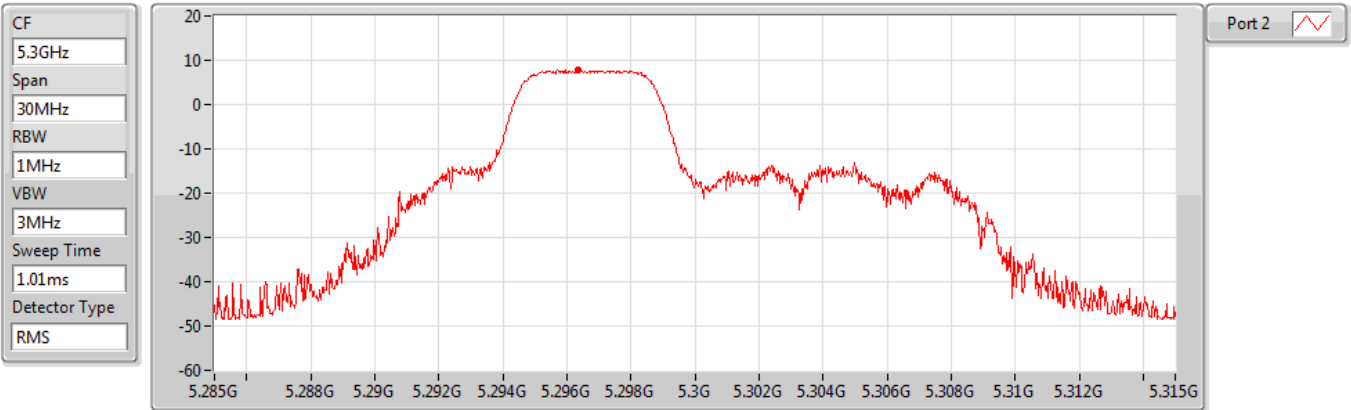

802.11ax HEW20_RU52_Index38_Nss1,(MCS0)_1TX(Port2)

PSD

5300MHz

Sum	PD	Port 1	Port 2
(dBm/RBW)	(dBm/RBW)	(dBm/RBW)	(dBm/RBW)
7.86	7.86	-	7.86