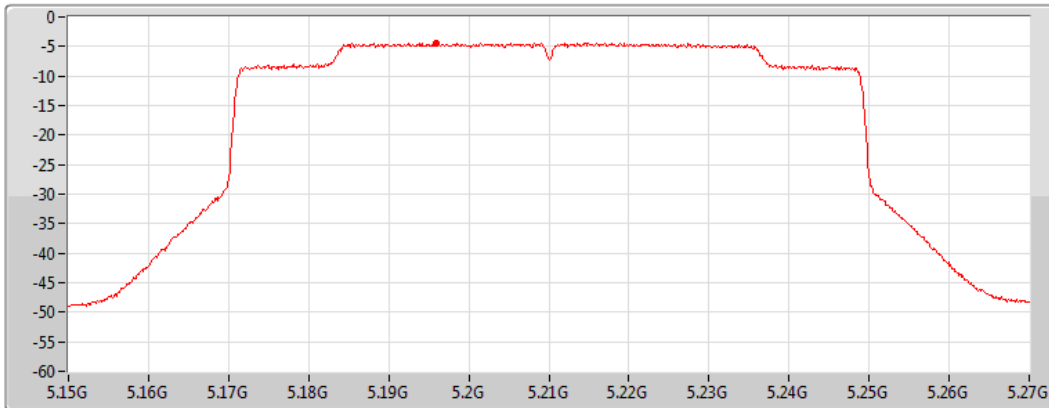

802.11ax HEW80_Nss1,(MCS0)_1TX

PSD

5210MHz

CF
5.21GHz
Span
120MHz
RBW
1MHz
VBW
3MHz
Sweep Time
1.01ms
Detector Type
RMS

Sum	PD	Port 1	Port 2
(dBm/RBW)	(dBm/RBW)	(dBm/RBW)	(dBm/RBW)
-4.36	-4.36	-	-4.36