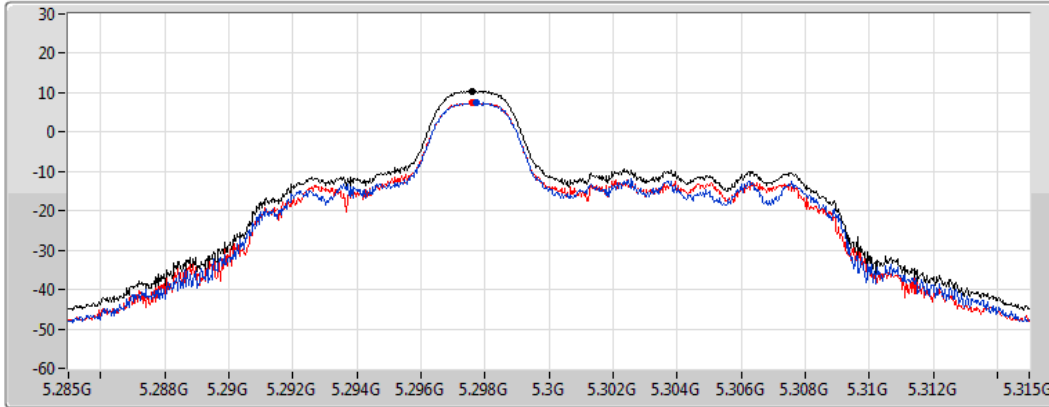

5300MHz

CF
5.3GHz
Span
30MHz
RBW
1MHz
VBW
3MHz
Sweep Time
1.01ms
Detector Type
RMS

Sum
Port 1
Port 2

Sum	PD	Port 1	Port 2
(dBm/RBW)	(dBm/RBW)	(dBm/RBW)	(dBm/RBW)
10.44	10.44	7.42	7.50