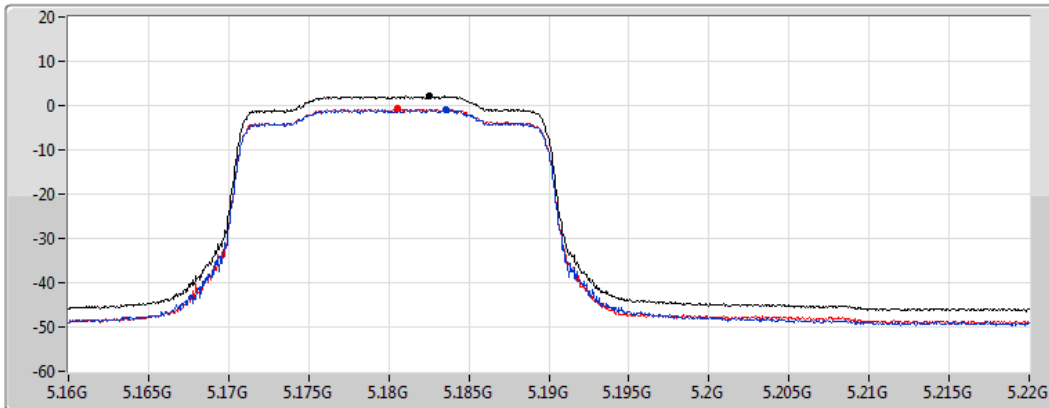

5190MHz

CF
5.19GHz
Span
60MHz
RBW
1MHz
VBW
3MHz
Sweep Time
1.01ms
Detector Type
RMS

Sum
Port 1
Port 2

Sum	PD	Port 1	Port 2
(dBm/RBW)	(dBm/RBW)	(dBm/RBW)	(dBm/RBW)
2.06	2.06	-0.86	-0.78