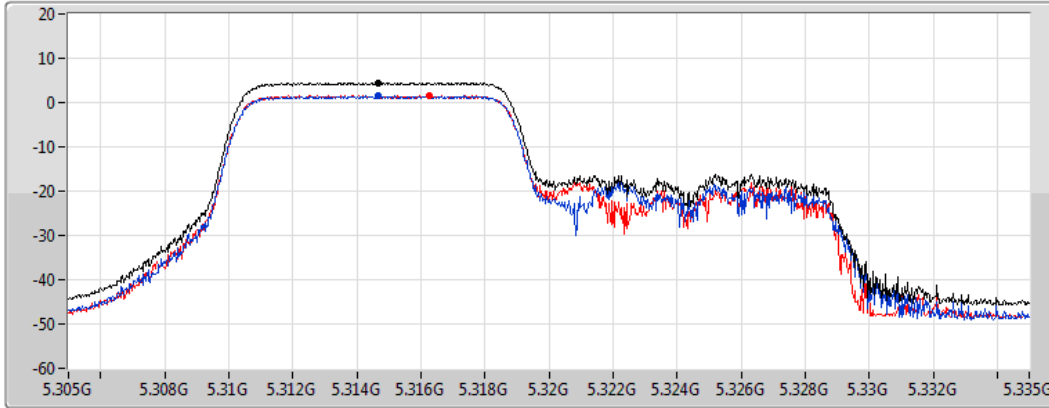

802.11ax HEW20_RU106_Index53_Nss2,(MCS0)_2TX

PSD

5320MHz

CF
5.32GHz
Span
30MHz
RBW
1MHz
VBW
3MHz
Sweep Time
1.01ms
Detector Type
RMS

Sum ☐
Port 1 ☐
Port 2 ☐

Sum	PD	Port 1	Port 2
(dBm/100kHz)	(dBm/100kHz)	(dBm/100kHz)	(dBm/100kHz)
4.53	4.53	1.57	1.56

802.11ax HEW20_RU106_Index53_Nss2,(MCS0)_2TX

PSD