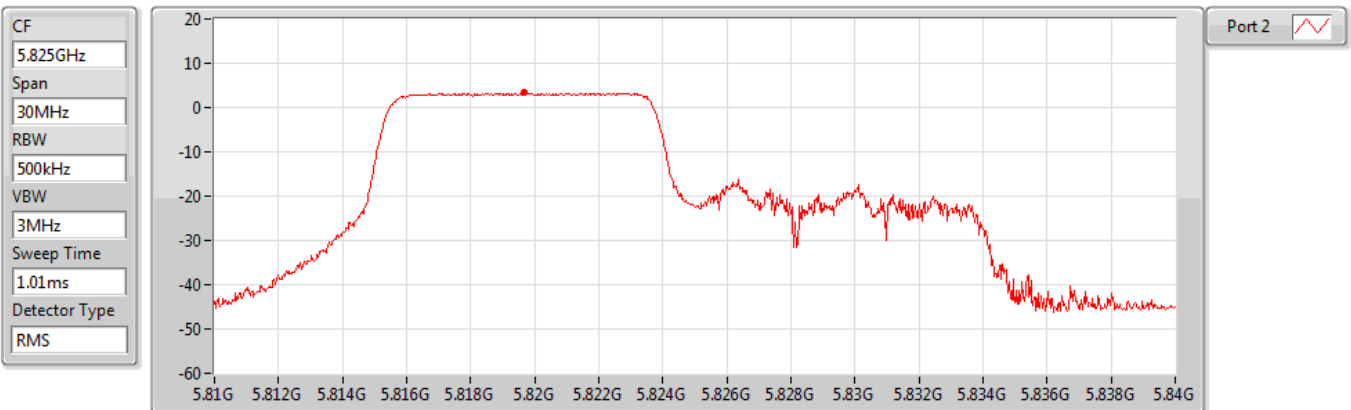

5825MHz

Sum	PD	Port 1	Port 2
(dBm/RBW)	(dBm/RBW)	(dBm/RBW)	(dBm/RBW)
3.30	3.30	-	3.30