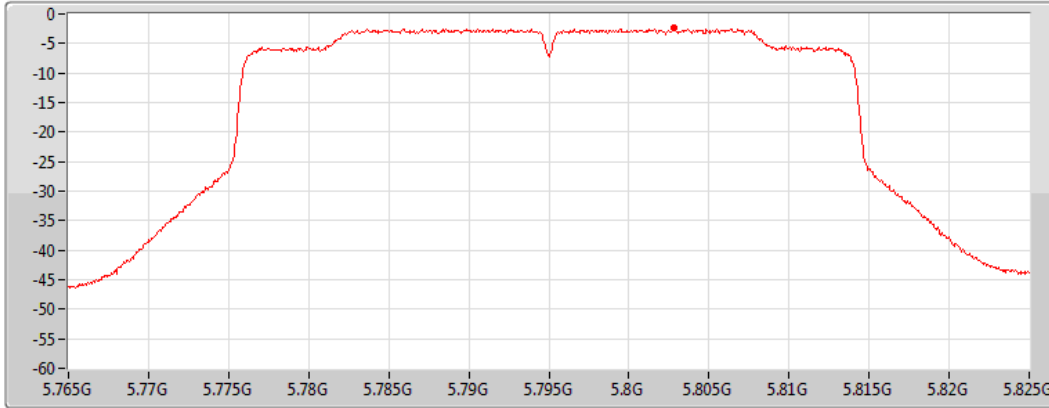

802.11ax HEW40_Nss1,(MCS0)_1TX

PSD

5670MHz

Sum	PD	Port 1	Port 2
(dBm/RBW)	(dBm/RBW)	(dBm/RBW)	(dBm/RBW)
-1.34	-1.34	-	-1.34

802.11ax HEW40_Nss1,(MCS0)_1TX

PSD

5755MHz

Sum	PD	Port 1	Port 2
(dBm/RBW)	(dBm/RBW)	(dBm/RBW)	(dBm/RBW)
-2.50	-2.50	-	-2.50

802.11ax HEW40_Nss1,(MCS0)_1TX

PSD

5795MHz

CF
5.795GHz
Span
60MHz
RBW
500kHz
VBW
3MHz
Sweep Time
1.01ms
Detector Type
RMS

Sum	PD	Port 1	Port 2
(dBm/RBW)	(dBm/RBW)	(dBm/RBW)	(dBm/RBW)
-2.43	-2.43	-	-2.43

802.11ax HEW80_Nss1,(MCS0)_1TX