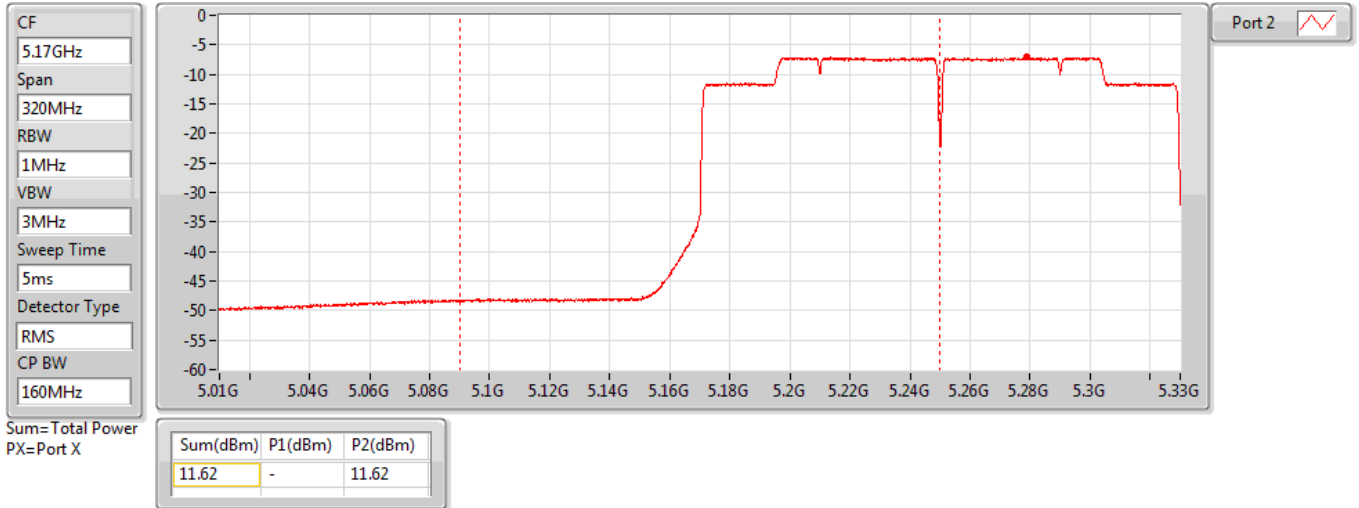

802.11ax HEW160_Nss1,(MCS0)_1TX

AV Power

5250MHz Straddle 5.15-5.25GHz_TnomVnom