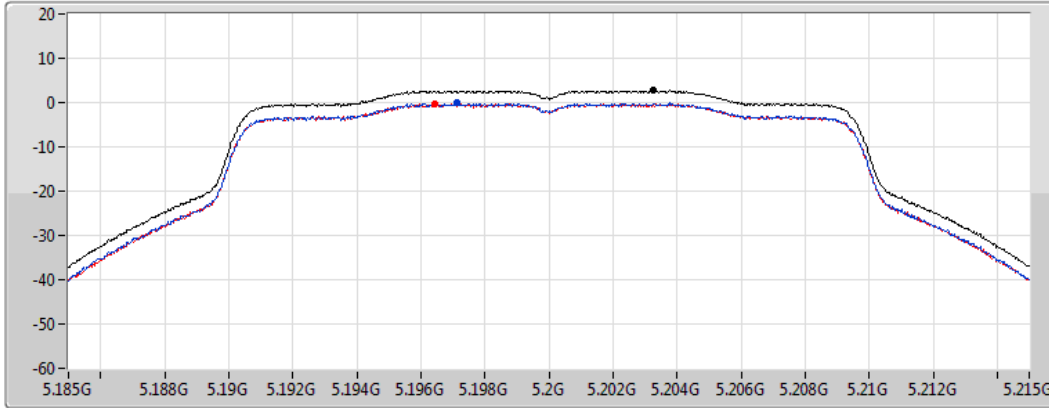

Sum	PD	Port 1	Port 2
(dBm/RBW)	(dBm/RBW)	(dBm/RBW)	(dBm/RBW)
2.59	2.59	-0.18	-0.34

802.11ax HEW20_Nss2,(MCS0)_2TX

PSD

5200MHz

CF
5.2GHz
Span
30MHz
RBW
1MHz
VBW
3MHz
Sweep Time
1.01ms
Detector Type
RMS

Sum
Port 1
Port 2