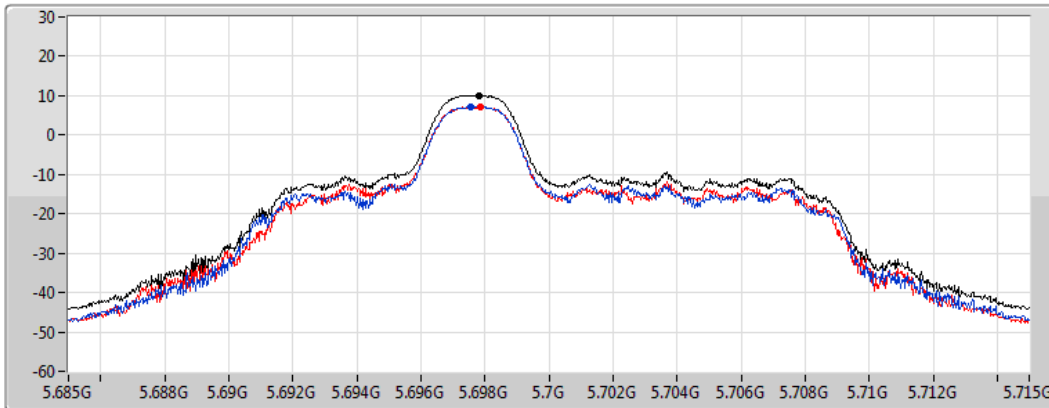

5700MHz

CF
5.7GHz
Span
30MHz
RBW
1MHz
VBW
3MHz
Sweep Time
1.01ms
Detector Type
RMS

Sum
Port 1
Port 2

Sum	PD	Port 1	Port 2
(dBm/RBW)	(dBm/RBW)	(dBm/RBW)	(dBm/RBW)
10.10	10.10	7.23	7.20