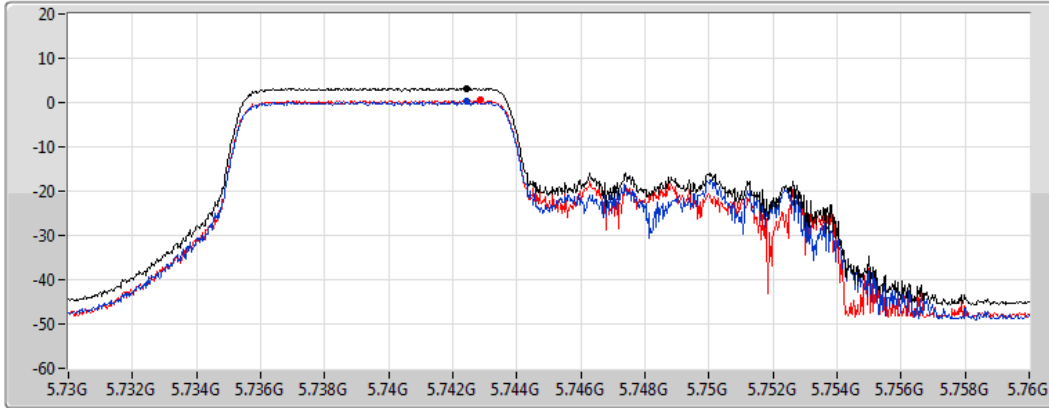

802.11ax HEW20_RU106_Index53_Nss2,(MCS0)_2TX

PSD

5745MHz

CF
5.745GHz
Span
30MHz
RBW
500kHz
VBW
3MHz
Sweep Time
1.01ms
Detector Type
RMS

Sum
Port 1
Port 2

Sum	PD	Port 1	Port 2
(dBm/RBW)	(dBm/RBW)	(dBm/RBW)	(dBm/RBW)
3.24	3.24	0.26	0.50

802.11ax HEW20_RU106_Index53_Nss2,(MCS0)_2TX

PSD