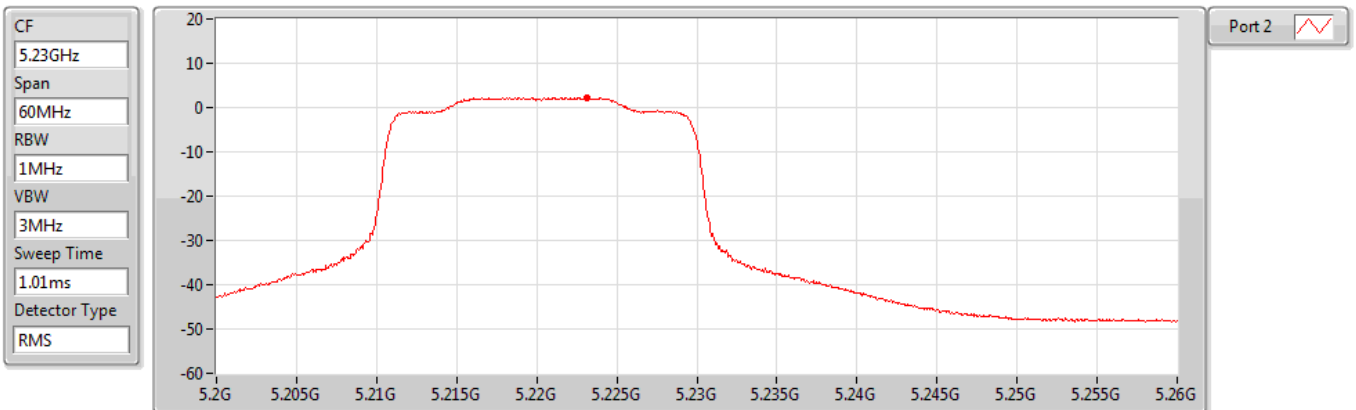

5230MHz

Sum	PD	Port 1	Port 2
(dBm/RBW)	(dBm/RBW)	(dBm/RBW)	(dBm/RBW)
2.20	2.20	-	2.20