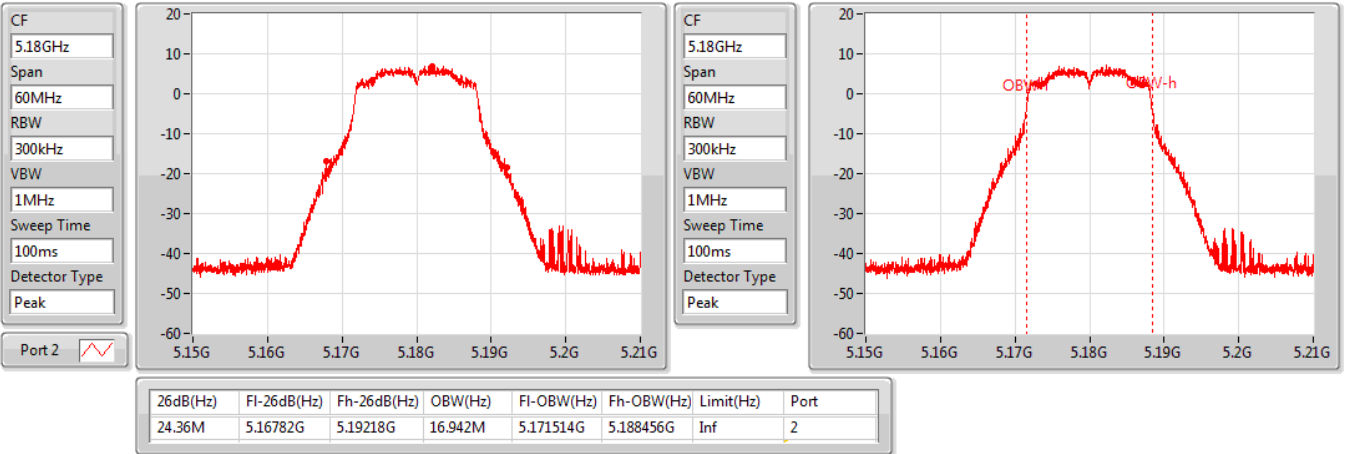

802.11a_Nss1,(6Mbps)_1TX

EBW

5180MHz