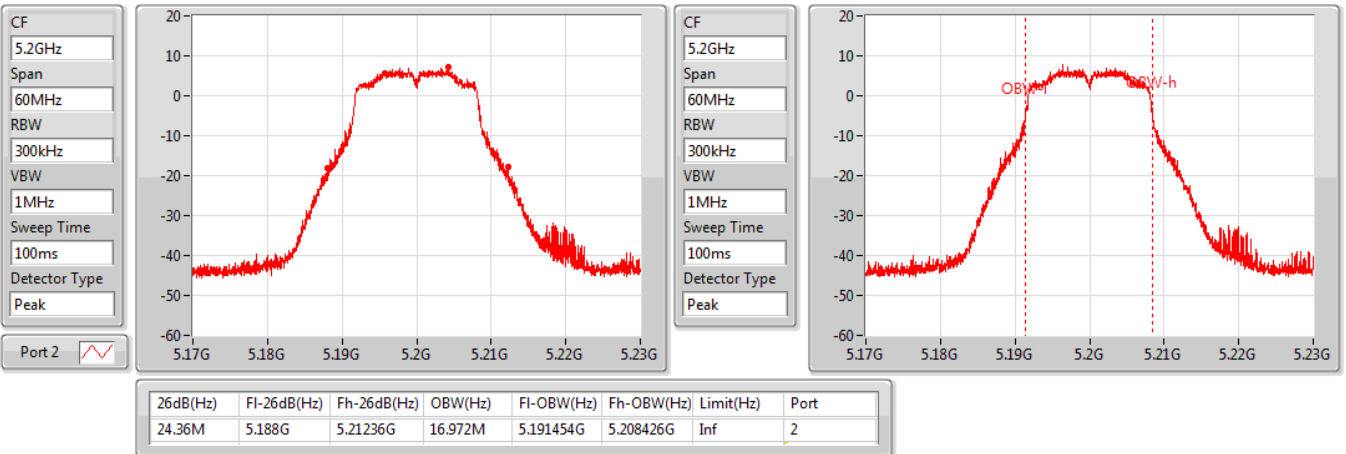

Port X-N dB = Port X 6dB down bandwidth for 5.725-5.85GHz band / 26dB down bandwidth for other band  
Port X-OBW = Port X 99% occupied bandwidth

802.11a\_Nss1,(6Mbps)\_1TX

EBW

5180MHz

802.11a\_Nss1,(6Mbps)\_1TX

EBW

5200MHz

802.11a\_Nss1,(6Mbps)\_1TX

EBW

5240MHz

802.11a\_Nss1,(6Mbps)\_1TX

EBW

5260MHz