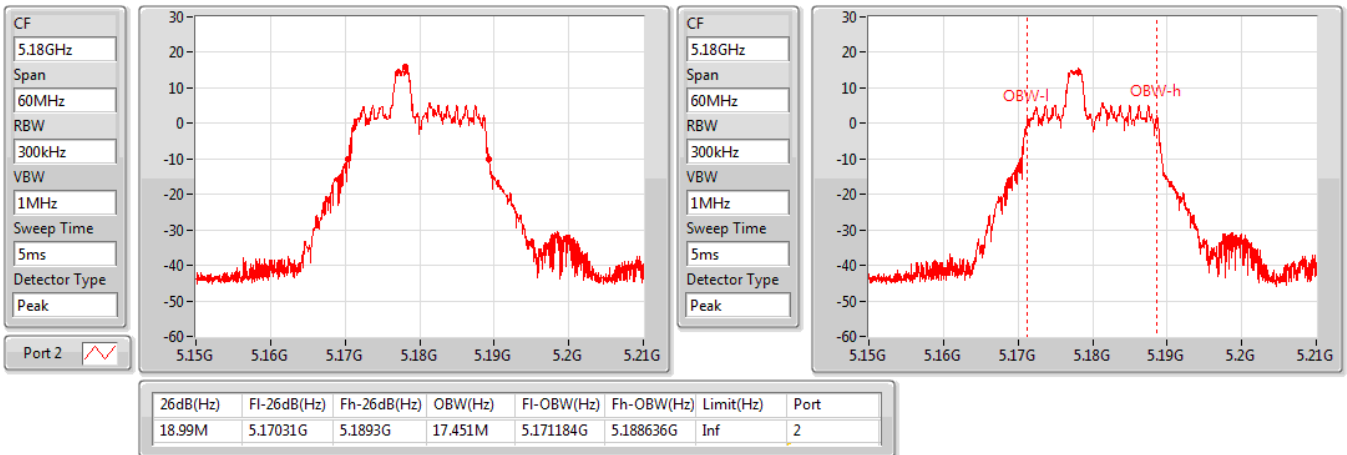

802.11ax HEW20_RU26_Index3_Nss1,(MCS0)_1TX(Port2)

EBW

5180MHz