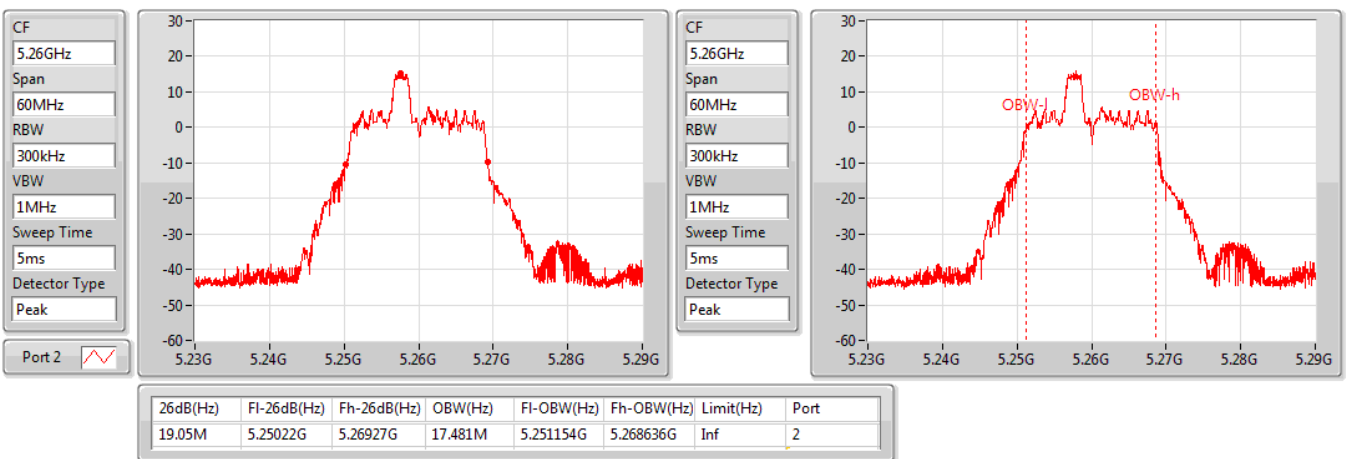

802.11ax HEW20_RU26_Index3_Nss1,(MCS0)_1TX(Port2)

EBW

5260MHz