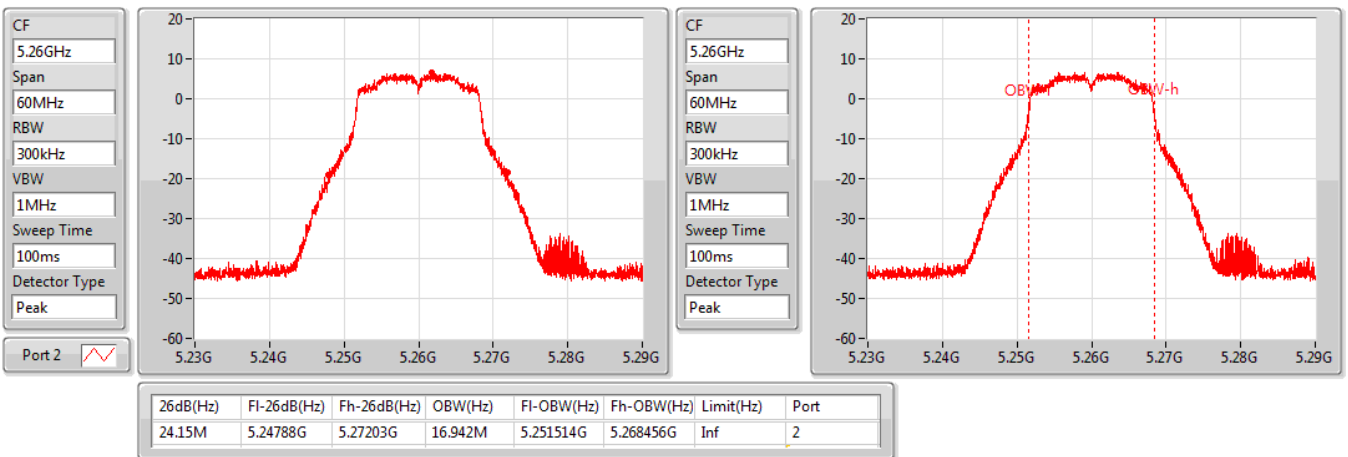

Port X-N dB = Port X 6dB down bandwidth for 5.725-5.85GHz band / 26dB down bandwidth for other band  
Port X-OBW = Port X 99% occupied bandwidth

802.11a\_Nss1,(6Mbps)\_1TX

EBW

5180MHz

802.11a\_Nss1,(6Mbps)\_1TX

EBW

5200MHz

802.11a\_Nss1,(6Mbps)\_1TX

EBW

5240MHz

802.11a\_Nss1,(6Mbps)\_1TX

EBW

5260MHz

802.11a\_Nss1,(6Mbps)\_1TX

EBW

5300MHz

802.11a\_Nss1,(6Mbps)\_1TX

EBW

5320MHz

802.11a\_Nss1,(6Mbps)\_1TX

EBW