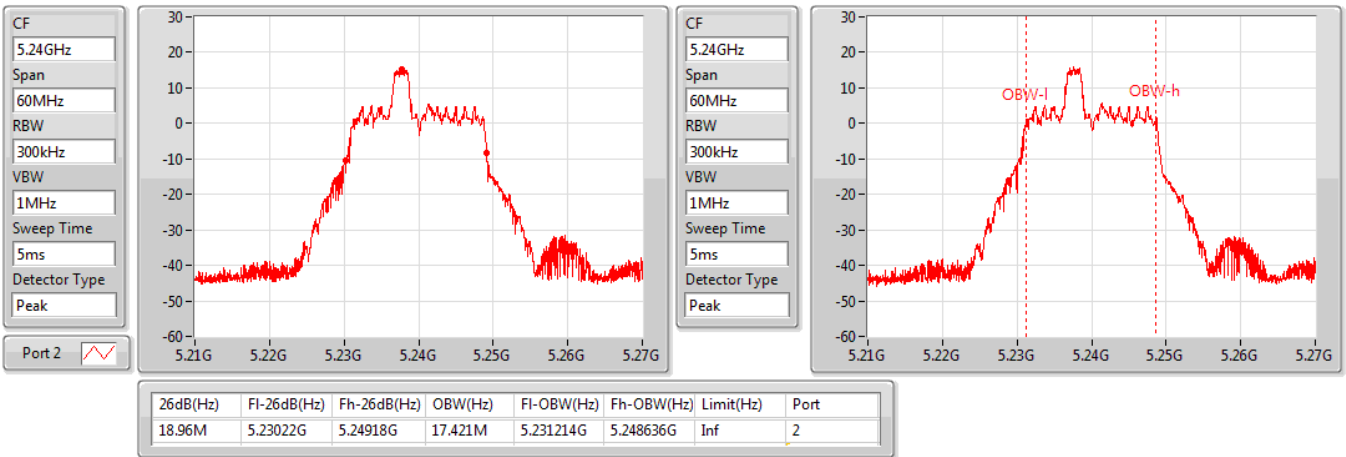

Port X-N dB = Port X 6dB down bandwidth for 5.725-5.85GHz band / 26dB down bandwidth for other band  
Port X-OBW = Port X 99% occupied bandwidth

802.11ax HEW20\_RU26\_Index3\_Nss1,(MCS0)\_1TX(Port2)

EBW

5180MHz

802.11ax HEW20\_RU26\_Index3\_Nss1,(MCS0)\_1TX(Port2)

EBW

5200MHz

802.11ax HEW20\_RU26\_Index3\_Nss1,(MCS0)\_1TX(Port2)

EBW

5240MHz

802.11ax HEW20\_RU26\_Index3\_Nss1,(MCS0)\_1TX(Port2)