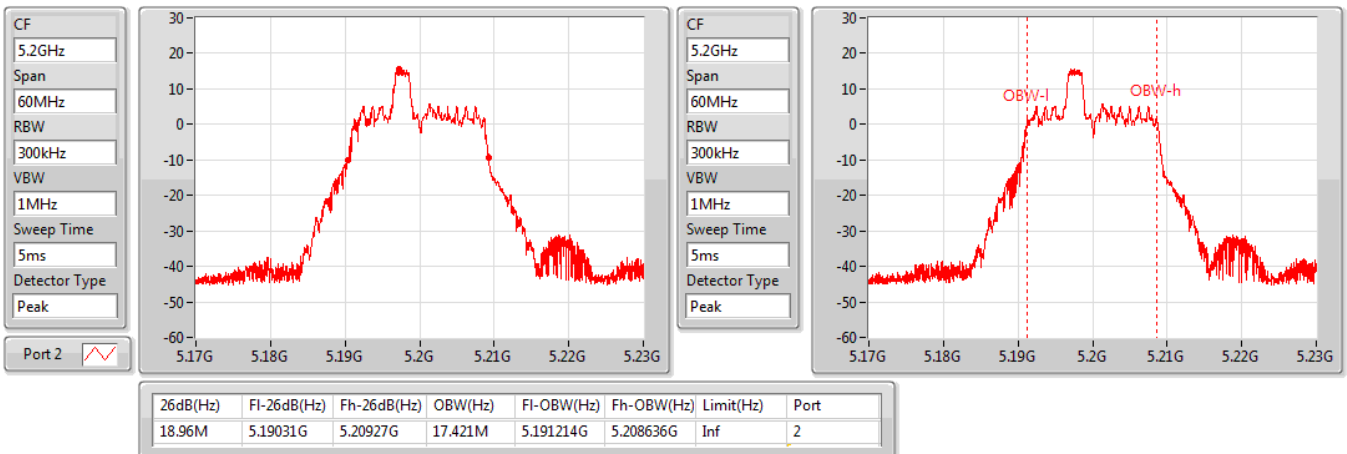

802.11ax HEW20_RU26_Index3_Nss1,(MCS0)_1TX(Port2)

EBW

5200MHz