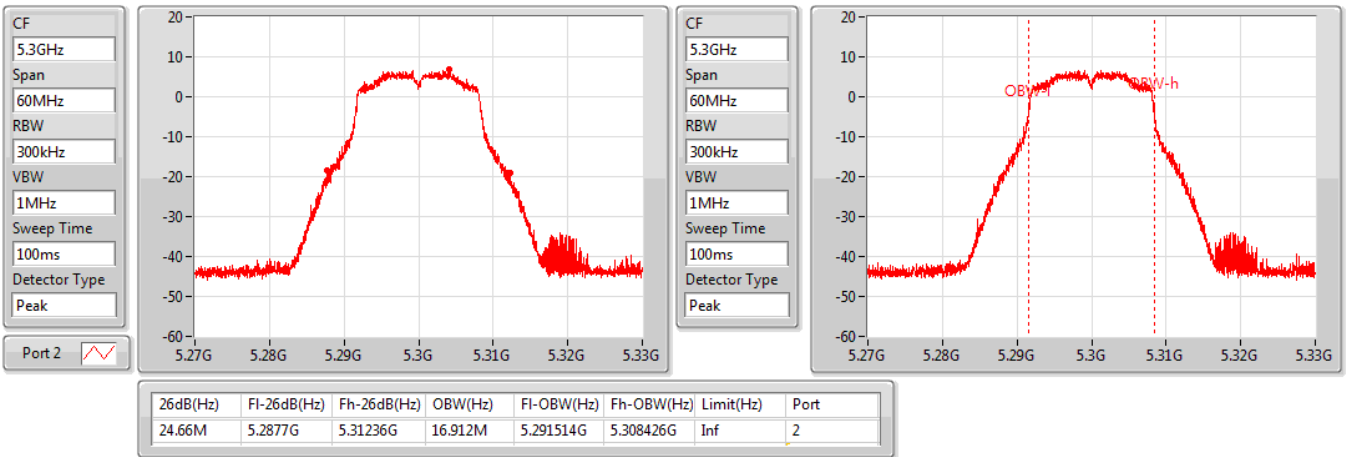

Port X-N dB = Port X 6dB down bandwidth for 5.725-5.85GHz band / 26dB down bandwidth for other band  
Port X-OBW = Port X 99% occupied bandwidth

802.11a\_Nss1,(6Mbps)\_1TX

EBW

5180MHz

802.11a\_Nss1,(6Mbps)\_1TX

EBW

5200MHz

802.11a\_Nss1,(6Mbps)\_1TX

EBW

5240MHz

802.11a\_Nss1,(6Mbps)\_1TX

EBW

5260MHz

802.11a\_Nss1,(6Mbps)\_1TX

EBW

5300MHz

802.11a\_Nss1,(6Mbps)\_1TX

EBW

5320MHz

802.11a\_Nss1,(6Mbps)\_1TX

EBW