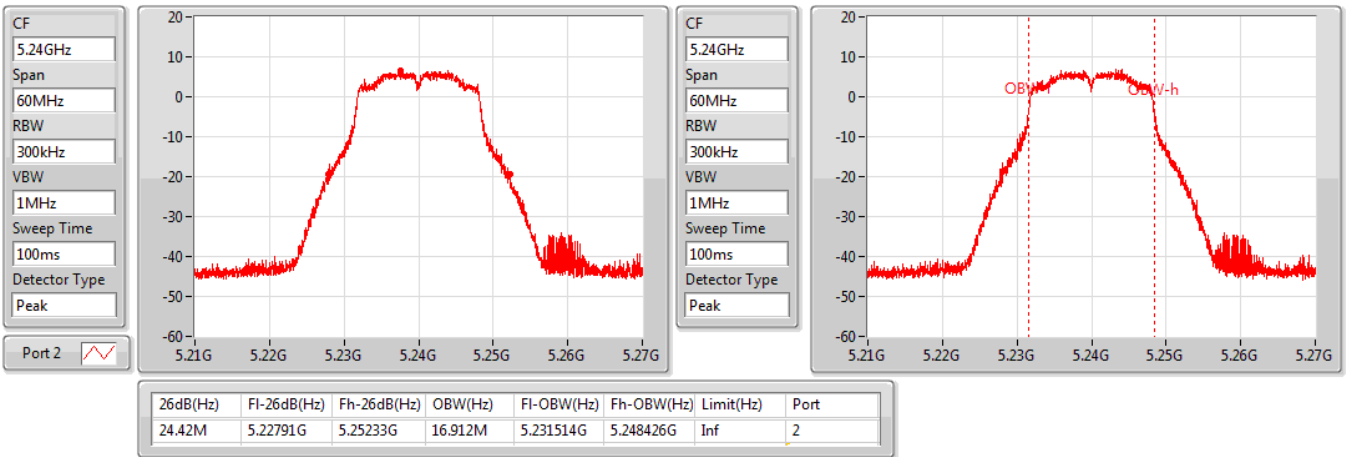

Port X-N dB = Port X 6dB down bandwidth for 5.725-5.85GHz band / 26dB down bandwidth for other band  
Port X-OBW = Port X 99% occupied bandwidth

802.11a\_Nss1,(6Mbps)\_1TX

EBW

5180MHz

802.11a\_Nss1,(6Mbps)\_1TX

EBW

5200MHz

802.11a\_Nss1,(6Mbps)\_1TX

EBW

5240MHz

802.11a\_Nss1,(6Mbps)\_1TX

EBW

5260MHz

802.11a\_Nss1,(6Mbps)\_1TX

EBW

5300MHz

802.11a\_Nss1,(6Mbps)\_1TX

EBW

5320MHz

802.11a\_Nss1,(6Mbps)\_1TX

EBW