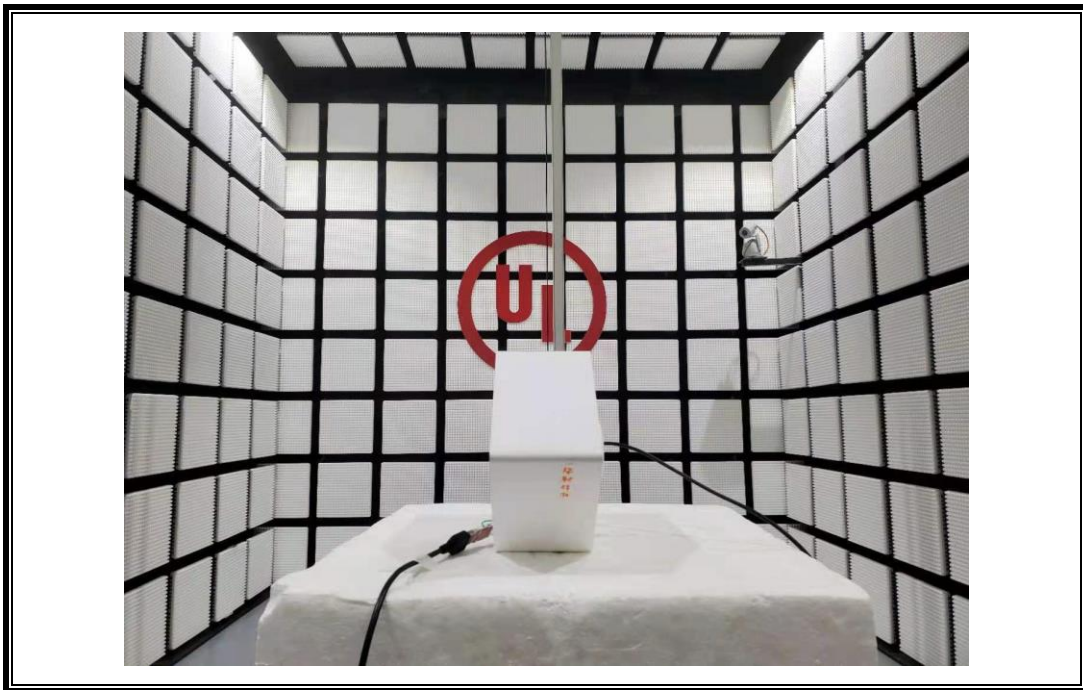

Appendix II

Setup Photographs

RADIATED RF MEASUREMENT SETUP (30MHz ~ 1 GHz)

RADIATED RF MEASUREMENT SETUP (Below 30MHz)

RADIATED RF MEASUREMENT SETUP (Above 1G – X axis)

RADIATED RF MEASUREMENT SETUP (Above 1G – Y axis)

RADIATED RF MEASUREMENT SETUP (Above 1G – Z axis)

POWERLINE CONDUCTED EMISSIONS MEASUREMENT SETUP