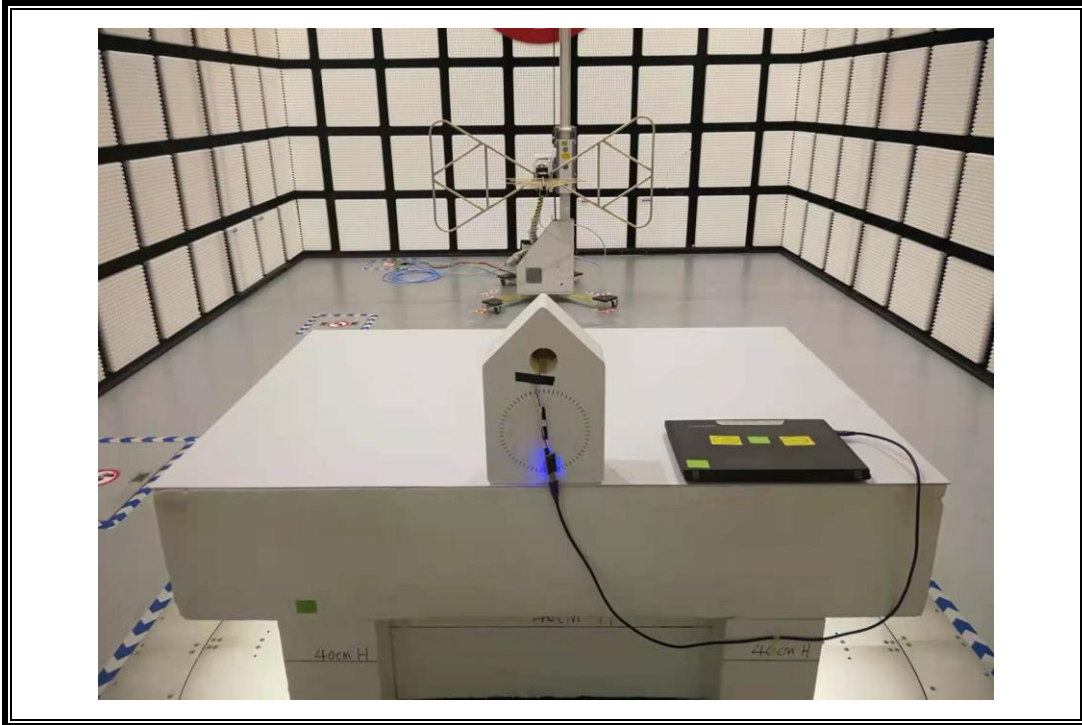

Appendix II

Setup Photographs

RADIATED RF MEASUREMENT SETUP (30MHz ~ 1 GHz)

RADIATED RF MEASUREMENT SETUP (Below 30MHz)

RADIATED RF MEASUREMENT SETUP (Above 1G – X axis)

RADIATED RF MEASUREMENT SETUP (Above 1G – Y axis)

RADIATED RF MEASUREMENT SETUP (Above 1G – Z axis)

POWERLINE CONDUCTED EMISSIONS MEASUREMENT SETUP