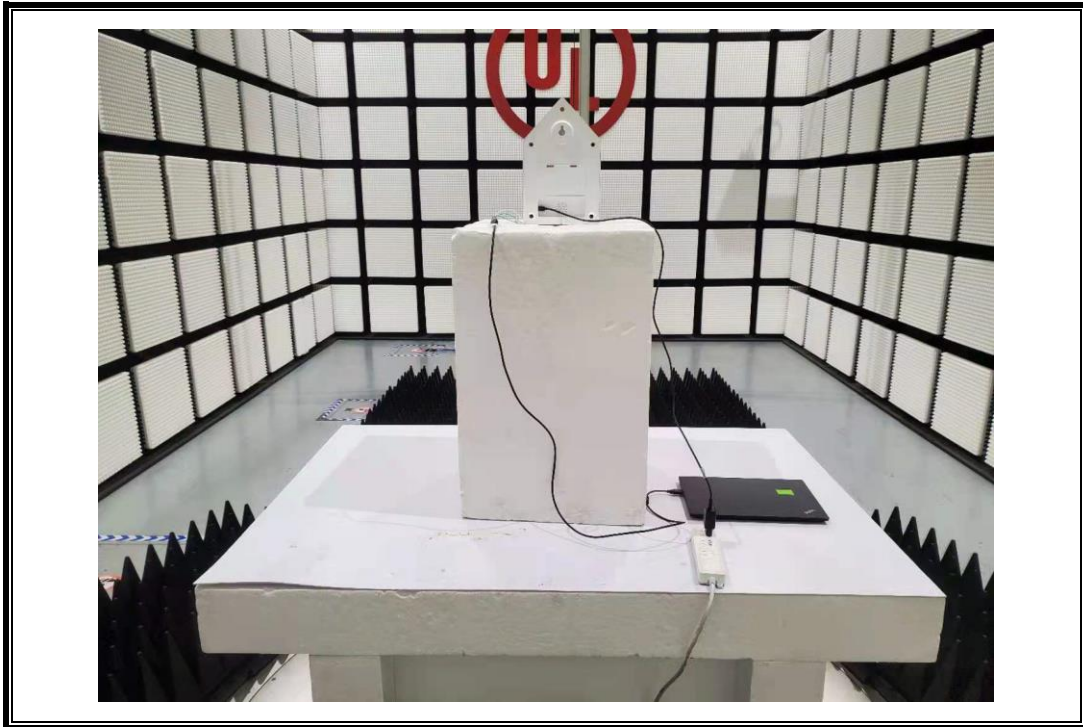

Appendix II

Setup Photographs

RADIATED RF MEASUREMENT SETUP (30MHz ~ 1 GHz)

RADIATED RF MEASUREMENT SETUP (Below 30MHz)

RADIATED RF MEASUREMENT SETUP (Above 1G – X axis)

RADIATED RF MEASUREMENT SETUP (Above 1G – Y axis)

RADIATED RF MEASUREMENT SETUP (Above 1G – Z axis)

POWERLINE CONDUCTED EMISSIONS MEASUREMENT SETUP