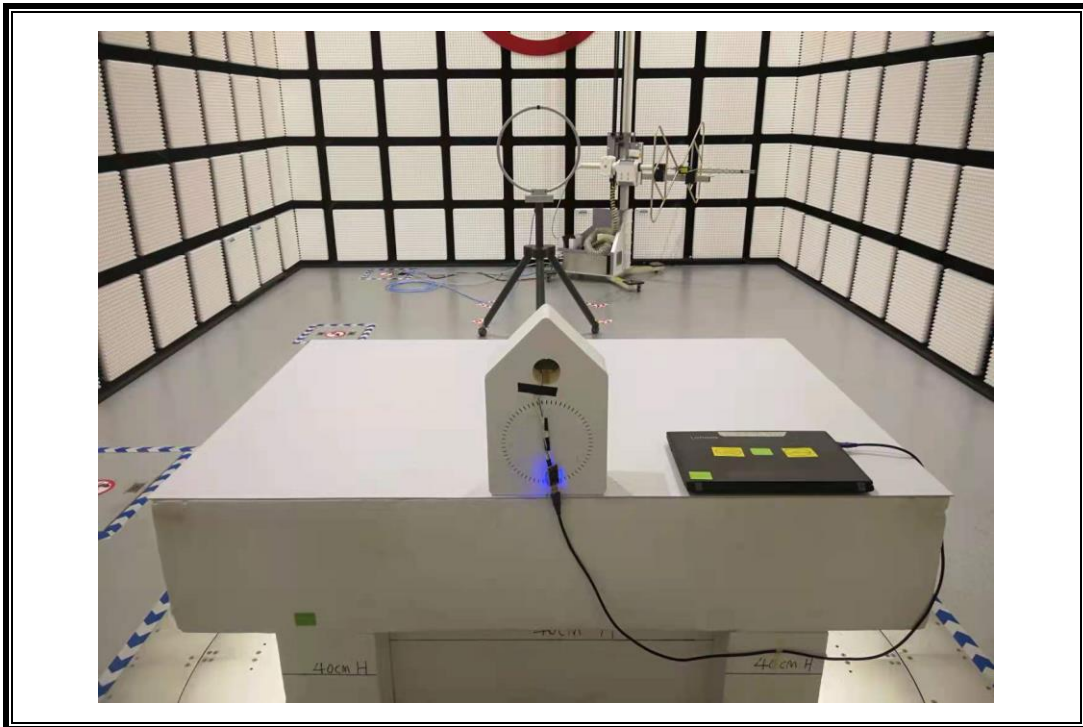

Appendix II

Setup Photographs

RADIATED RF MEASUREMENT SETUP (30MHz ~ 1 GHz)

RADIATED RF MEASUREMENT SETUP (Below 30MHz)

RADIATED RF MEASUREMENT SETUP (Above 1G – X axis)

RADIATED RF MEASUREMENT SETUP (Above 1G – Y axis)

RADIATED RF MEASUREMENT SETUP (Above 1G – Z axis)

POWERLINE CONDUCTED EMISSIONS MEASUREMENT SETUP