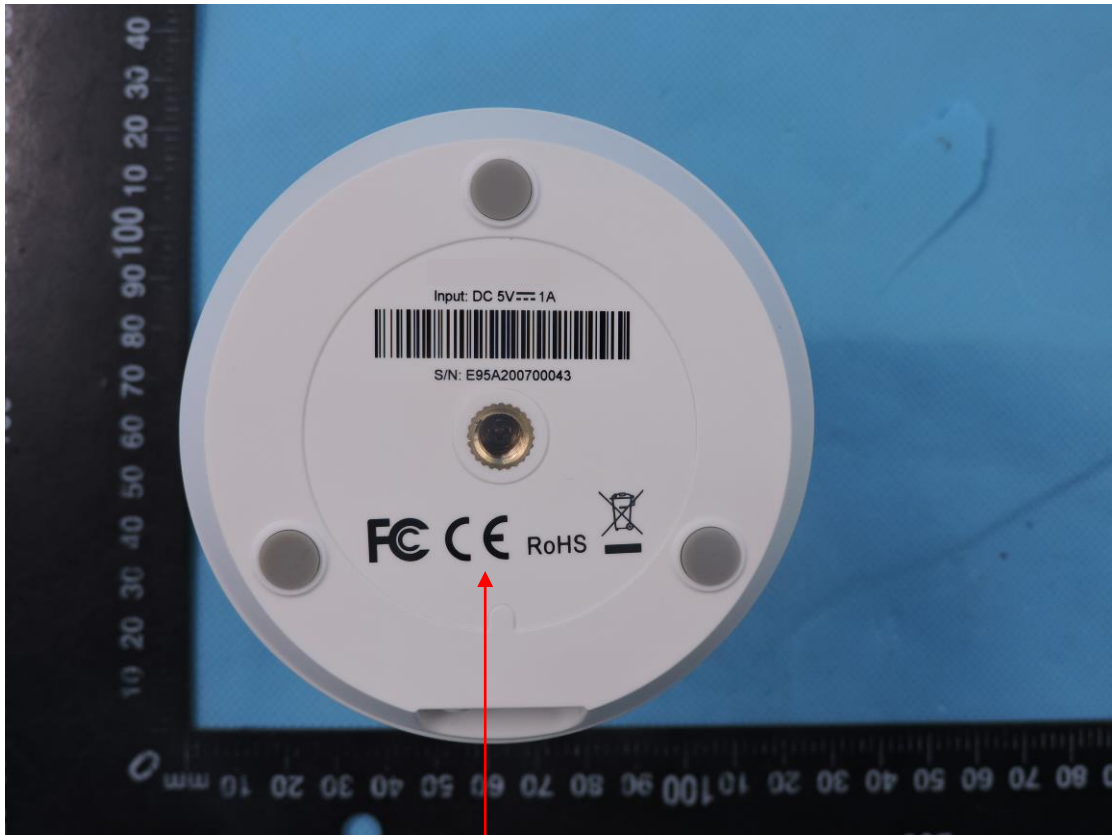

FCC Label

Smart Wireless Pan/Tilt Camera
Model name: IPC-01-SW
FCC ID: 2AX6X-IPC-01-SW

60mm*30mm

The label is printed on the shell