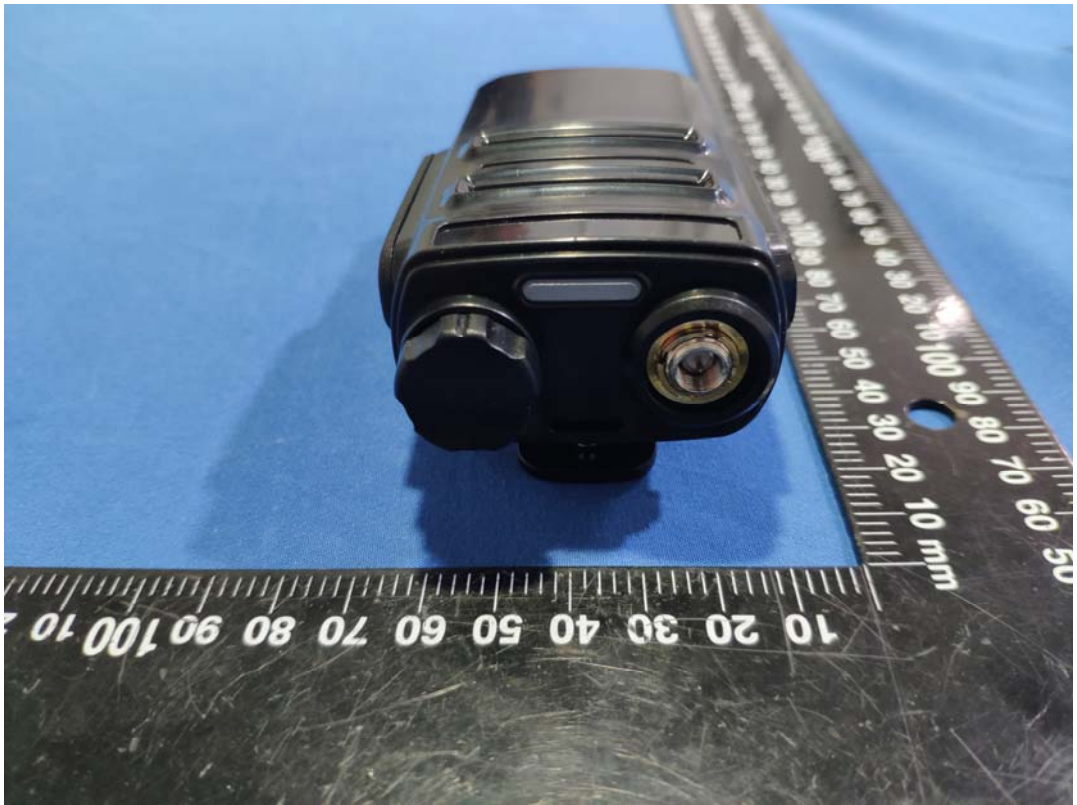

**EXHIBIT B - EUT EXTERNAL PHOTOGRAPHS**

Model: MP31, MP31Plus

Model: MP31Pro

Model: MP31S

Model: MP31X

Antenna

Adapter