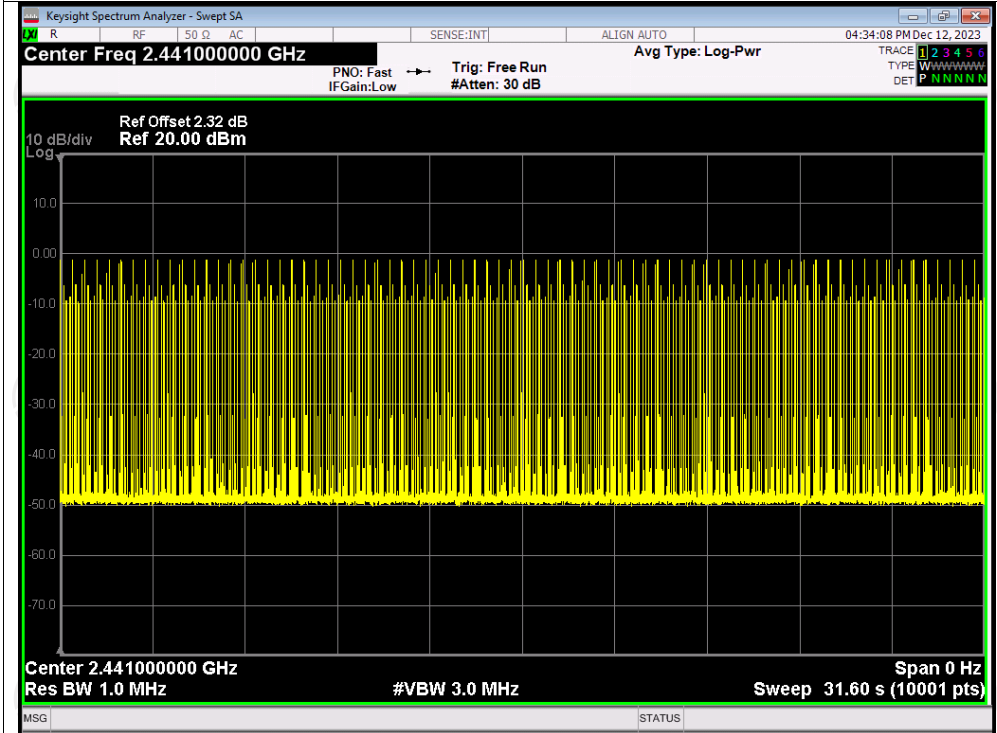

Dwell NVNT 2-DH5 2441MHz One Burst

Dwell NVNT 2-DH5 2441MHz Accumulated

Dwell NVNT 3-DH1 2441MHz One Burst

Dwell NVNT 3-DH1 2441MHz Accumulated

Dwell NVNT 3-DH3 2441MHz One Burst

Dwell NVNT 3-DH3 2441MHz Accumulated

Dwell NVNT 3-DH5 2441MHz One Burst

Dwell NVNT 3-DH5 2441MHz Accumulated