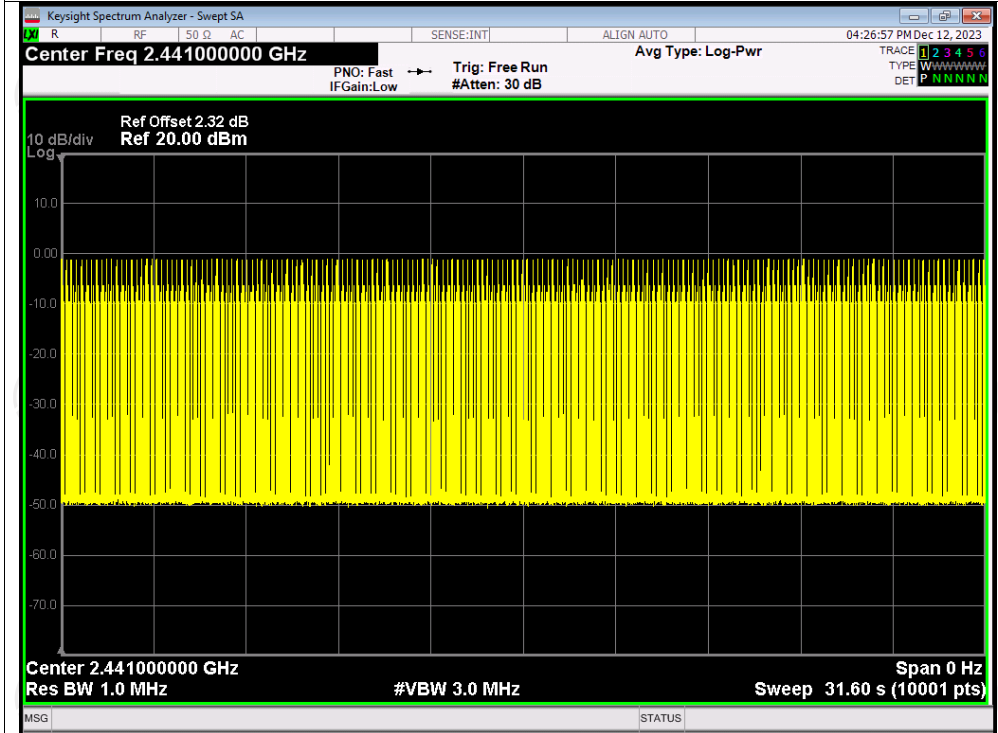

Dwell NVNT 2-DH5 2441MHz One Burst

Dwell NVNT 2-DH5 2441MHz Accumulated

Dwell NVNT 3-DH1 2441MHz One Burst

Dwell NVNT 3-DH1 2441MHz Accumulated

Dwell NVNT 3-DH3 2441MHz One Burst

Dwell NVNT 3-DH3 2441MHz Accumulated

Dwell NVNT 3-DH5 2441MHz One Burst

Dwell NVNT 3-DH5 2441MHz Accumulated