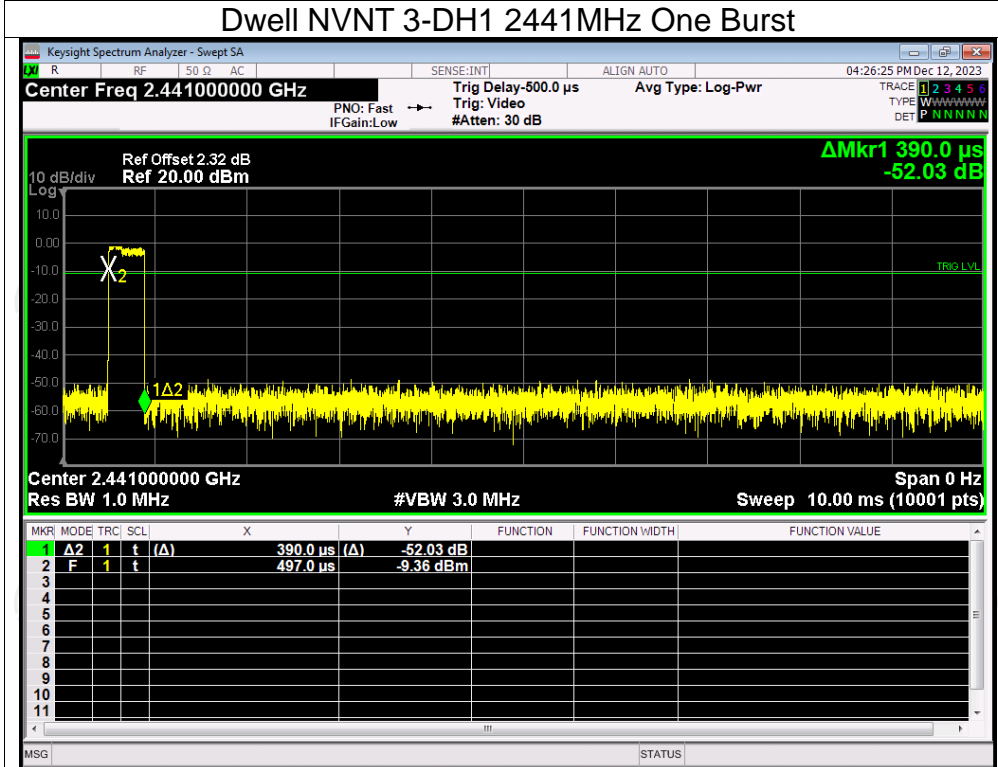

Dwell NVNT 2-DH5 2441MHz One Burst

Dwell NVNT 2-DH5 2441MHz Accumulated

Dwell NVNT 3-DH1 2441MHz One Burst

Dwell NVNT 3-DH1 2441MHz Accumulated

Dwell NVNT 3-DH3 2441MHz One Burst

Dwell NVNT 3-DH3 2441MHz Accumulated

Dwell NVNT 3-DH5 2441MHz One Burst

Dwell NVNT 3-DH5 2441MHz Accumulated