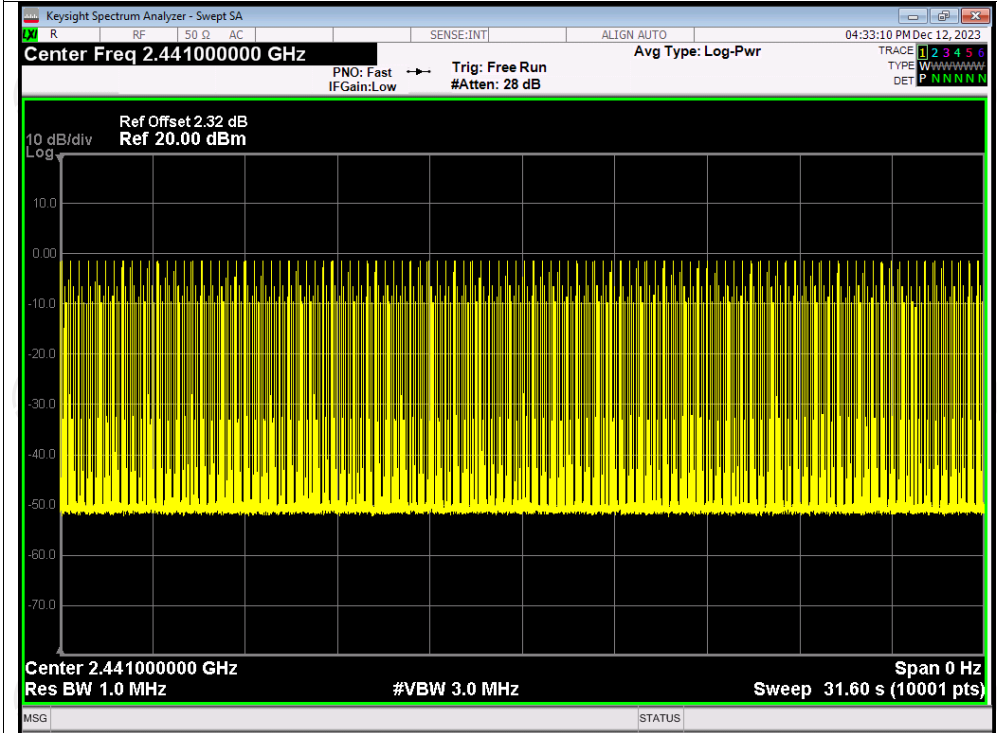

Dwell NVNT 2-DH5 2441MHz One Burst

Dwell NVNT 2-DH5 2441MHz Accumulated

Dwell NVNT 3-DH1 2441MHz One Burst

Dwell NVNT 3-DH1 2441MHz Accumulated

Dwell NVNT 3-DH3 2441MHz One Burst

Dwell NVNT 3-DH3 2441MHz Accumulated

Dwell NVNT 3-DH5 2441MHz One Burst

Dwell NVNT 3-DH5 2441MHz Accumulated