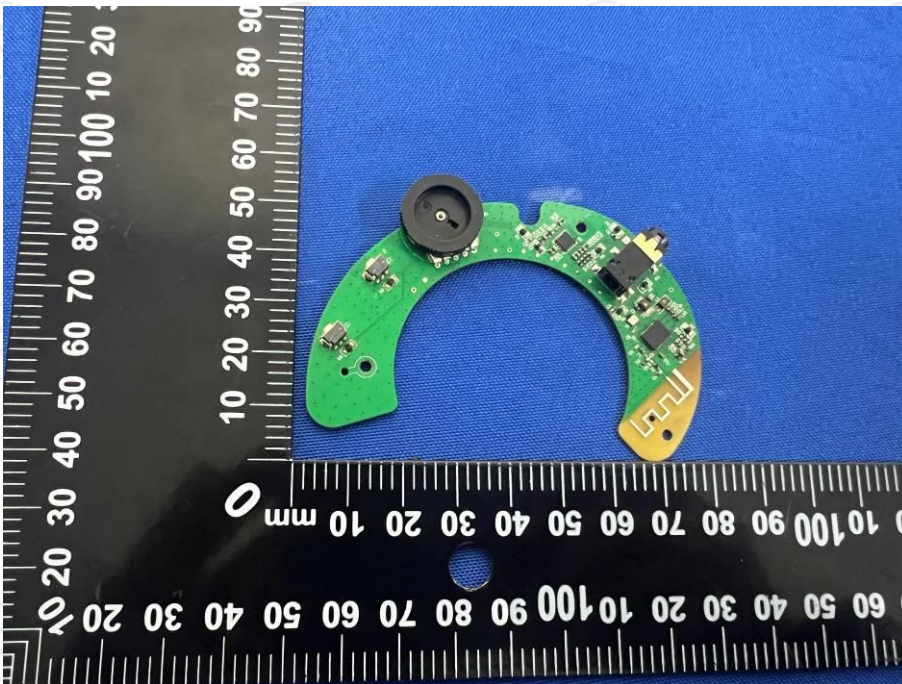

## Appendix B: Photographs of Test Setup

Product: SOMiC TV Headset

Model: M1

Radiated Emission

Conducted Emission

**Appendix C: Photographs of EUT**  
**Product: SOMiC TV Headset**  
**Model: M1**  
**External Photos**

**Product: SOMiC TV Headset**  
**Model: M1**  
**Internal Photos**

**\*\*\*\*\*END OF REPORT\*\*\*\*\***