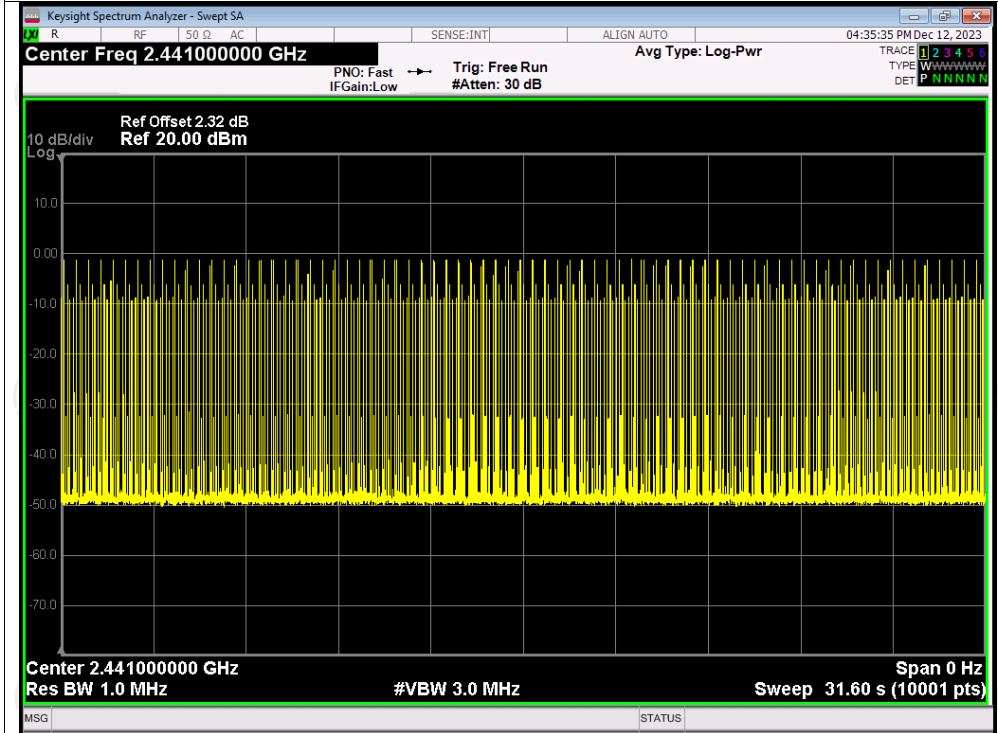

Dwell NVNT 2-DH5 2441MHz One Burst

Dwell NVNT 2-DH5 2441MHz Accumulated

Dwell NVNT 3-DH1 2441MHz One Burst

Dwell NVNT 3-DH1 2441MHz Accumulated

Dwell NVNT 3-DH3 2441MHz One Burst

Dwell NVNT 3-DH3 2441MHz Accumulated

Dwell NVNT 3-DH5 2441MHz One Burst

Dwell NVNT 3-DH5 2441MHz Accumulated