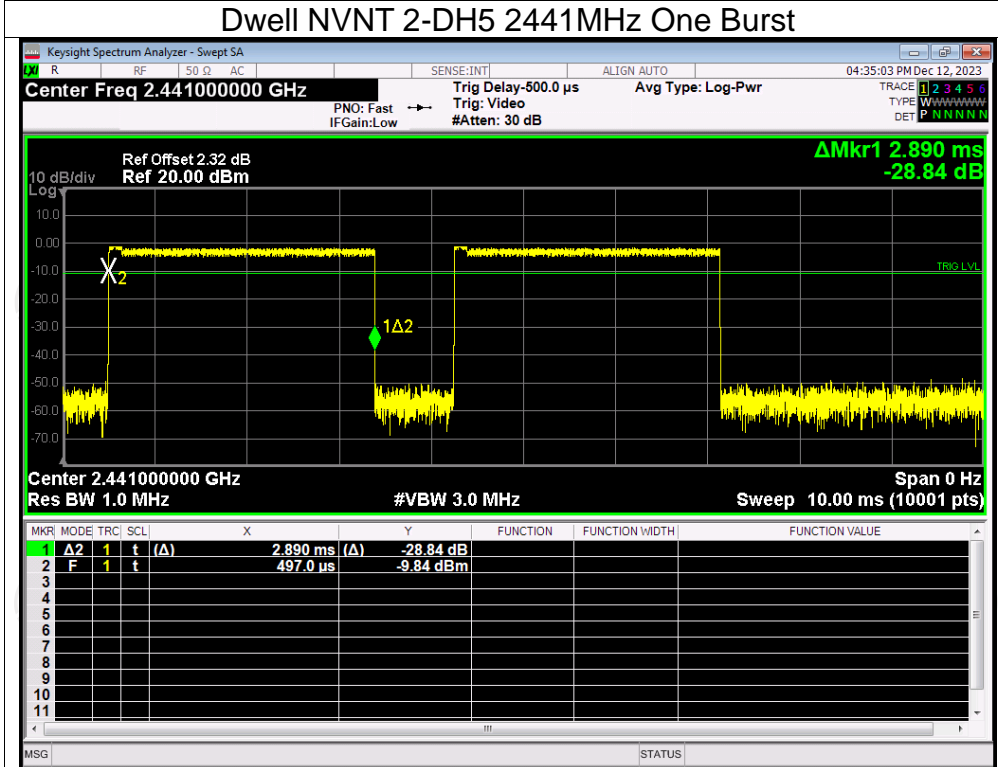

Dwell NVNT 2-DH5 2441MHz One Burst

Dwell NVNT 2-DH5 2441MHz Accumulated

Dwell NVNT 3-DH1 2441MHz One Burst

Dwell NVNT 3-DH1 2441MHz Accumulated

Dwell NVNT 3-DH3 2441MHz One Burst

Dwell NVNT 3-DH3 2441MHz Accumulated

Dwell NVNT 3-DH5 2441MHz One Burst

Dwell NVNT 3-DH5 2441MHz Accumulated