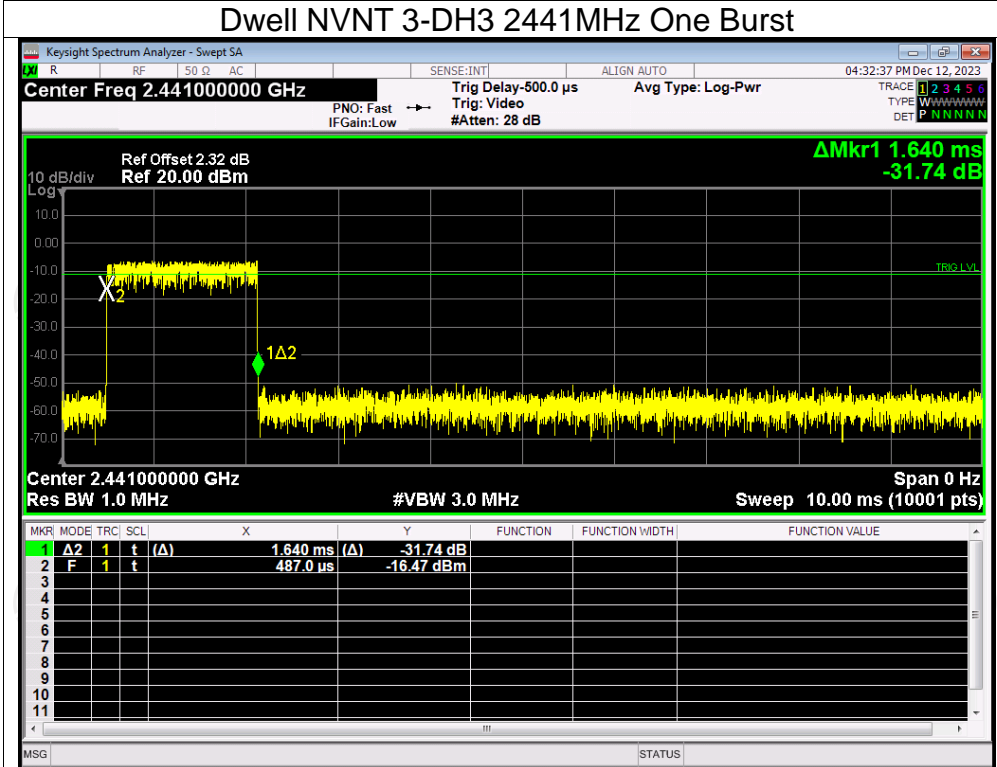

Dwell NVNT 2-DH5 2441MHz One Burst

Dwell NVNT 2-DH5 2441MHz Accumulated

Dwell NVNT 3-DH1 2441MHz One Burst

Dwell NVNT 3-DH1 2441MHz Accumulated

Dwell NVNT 3-DH3 2441MHz One Burst

Dwell NVNT 3-DH3 2441MHz Accumulated

Dwell NVNT 3-DH5 2441MHz One Burst

Dwell NVNT 3-DH5 2441MHz Accumulated