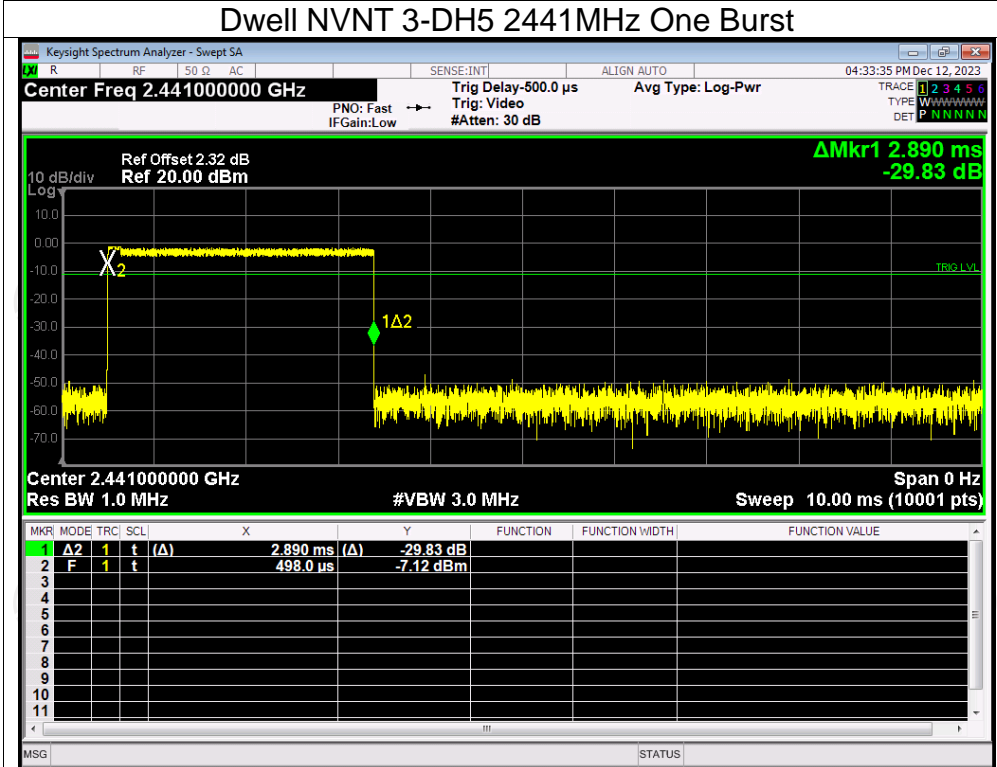

Dwell NVNT 2-DH5 2441MHz One Burst

Dwell NVNT 2-DH5 2441MHz Accumulated

Dwell NVNT 3-DH1 2441MHz One Burst

Dwell NVNT 3-DH1 2441MHz Accumulated

Dwell NVNT 3-DH3 2441MHz One Burst

Dwell NVNT 3-DH3 2441MHz Accumulated

Dwell NVNT 3-DH5 2441MHz One Burst

Dwell NVNT 3-DH5 2441MHz Accumulated