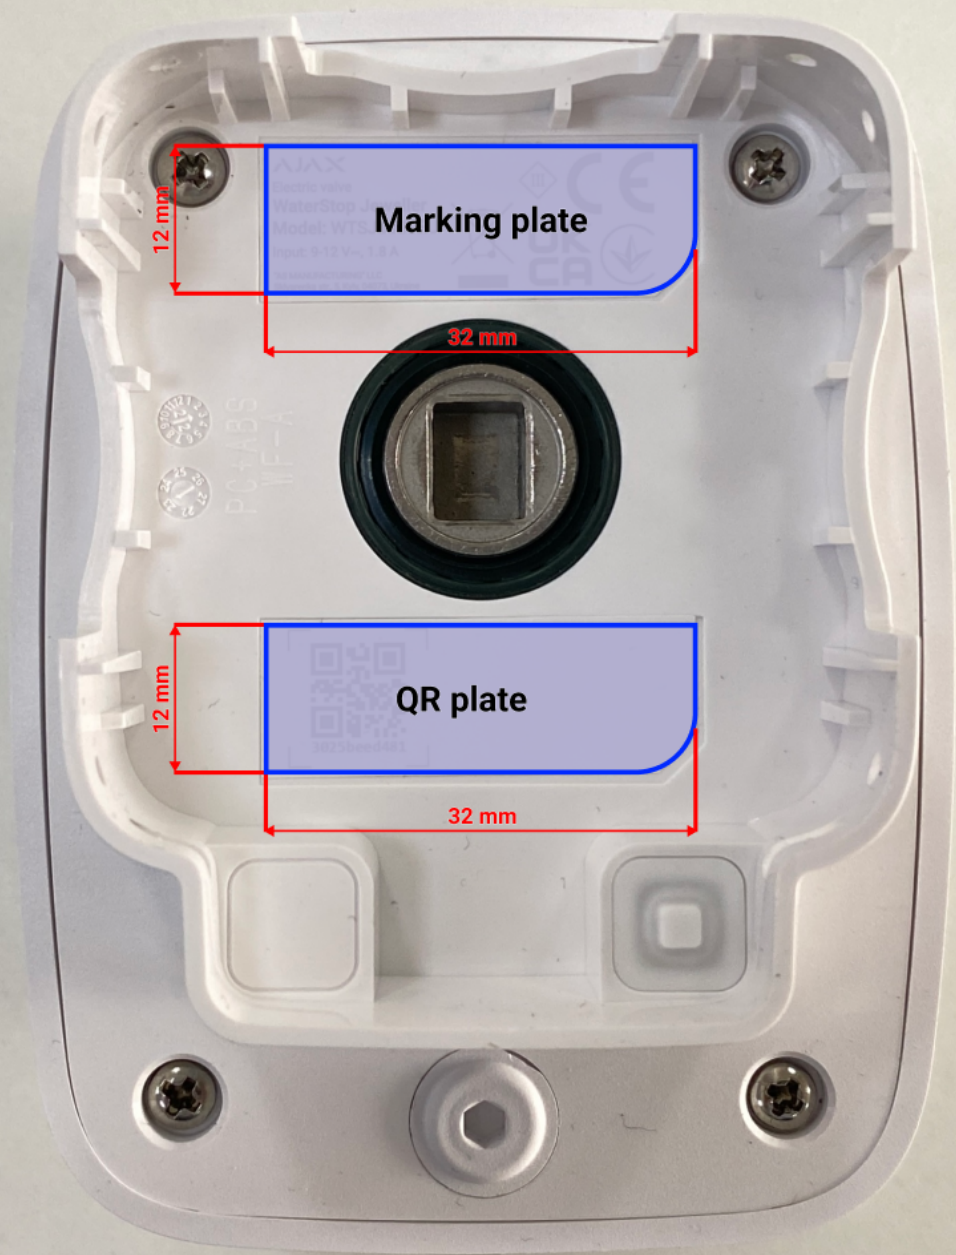

# WaterStop Jeweller

Model: WTSJ0000NA

FCC ID: 2AX5VWTRSJ1

IC: 26860-WTRSJ1

Input: 9–12 V<sub>DC</sub>, 1.8 A

"AS MANUFACTURING" LLC

Sklyarenka str., 5, Kyiv, 04073, Ukraine

**FCC**

**IP56**

Marking plate

QR plate

12 mm

32 mm

12 mm

32 mm

AJAX  
Electric valve  
WaterStop  
Model: WTS  
Input: 9-12 V~ 1.8 A