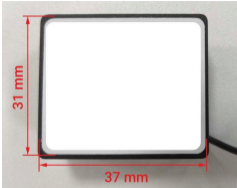

AJAX

WallSwitch Jeweller

Model: WSJ0000NA

Remote control relay

Input: 110–230 V AC,
50–60 Hz, 13 A
Max. power: 3 kW

FCC ID: 2AX5VWLSWJ1

"AS MANUFACTURING" LLC

Sklyarenka str., 5, Kyiv, 04073, Ukraine

31 mm

37 mm