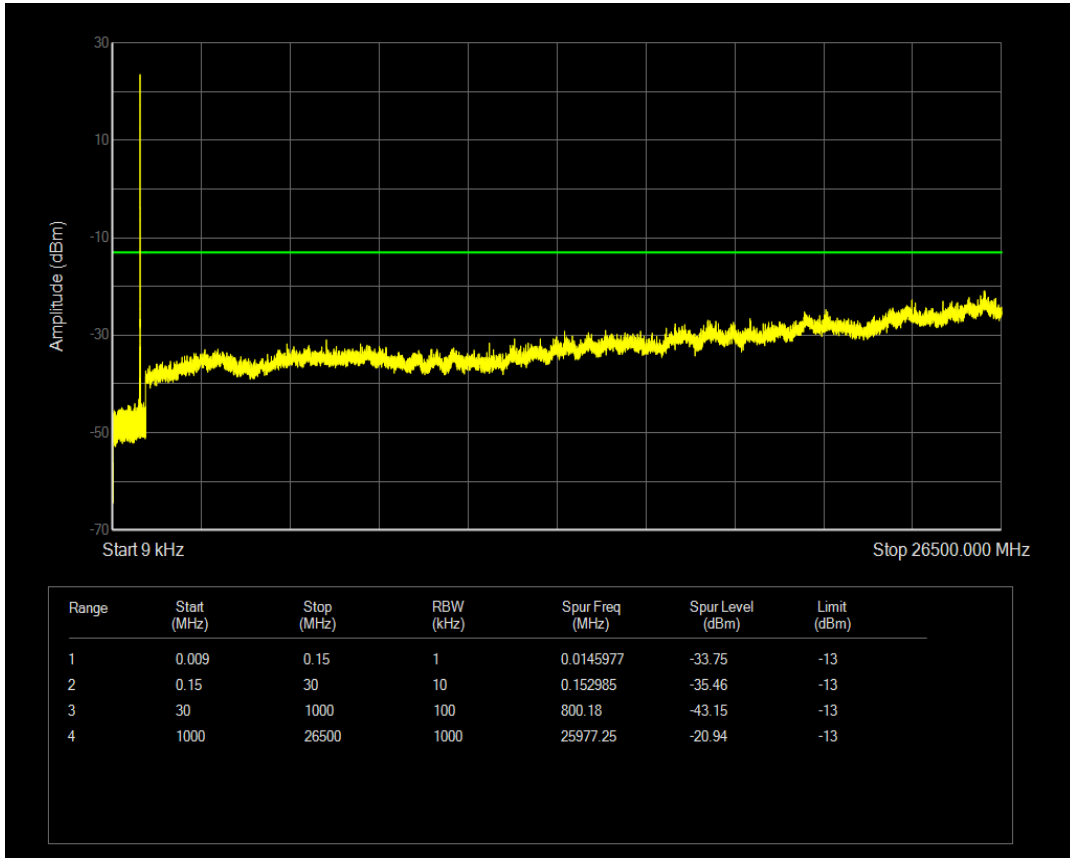

Band5 QPSK BW=1.4MHz Channel=20407 RB Size=6 Position=#0

Band5 16QAM BW=1.4MHz Channel=20407 RB Size=1 Position=#0

Band5 16QAM BW=1.4MHz Channel=20407 RB Size=6 Position=#0

Band5 QPSK BW=1.4MHz Channel=20525 RB Size=1 Position=#0

Band5 QPSK BW=1.4MHz Channel=20525 RB Size=6 Position=#0

Band5 16QAM BW=1.4MHz Channel=20525 RB Size=1 Position=#0

Band5 16QAM BW=1.4MHz Channel=20525 RB Size=6 Position=#0

Band5 QPSK BW=1.4MHz Channel=20643 RB Size=1 Position=#0