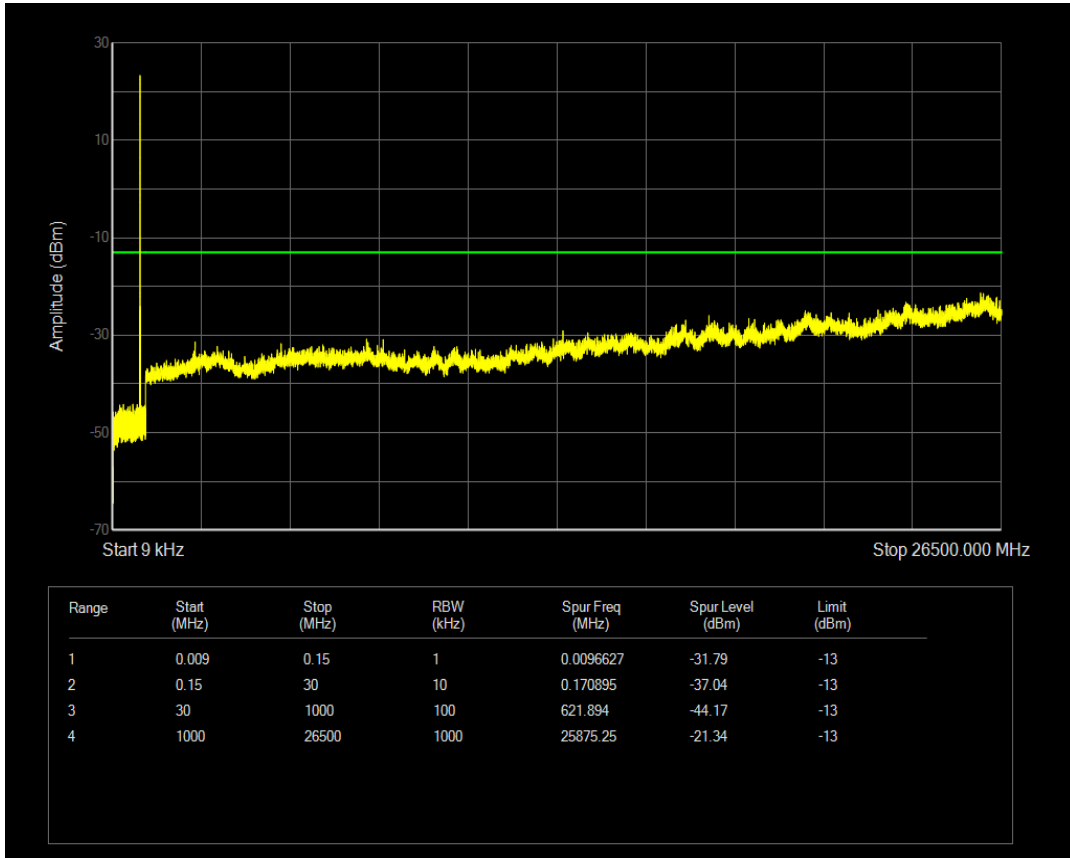

Band5 QPSK BW=5MHz Channel=20425 RB Size=25 Position=#0

Band5 16QAM BW=5MHz Channel=20425 RB Size=1 Position=#0

Band5 16QAM BW=5MHz Channel=20425 RB Size=25 Position=#0

Band5 QPSK BW=5MHz Channel=20525 RB Size=1 Position=#0

Band5 16QAM BW=5MHz Channel=20525 RB Size=1 Position=#0

Band5 QPSK BW=5MHz Channel=20525 RB Size=25 Position=#0

Band5 16QAM BW=5MHz Channel=20525 RB Size=25 Position=#0

Band5 QPSK BW=5MHz Channel=20625 RB Size=1 Position=#0