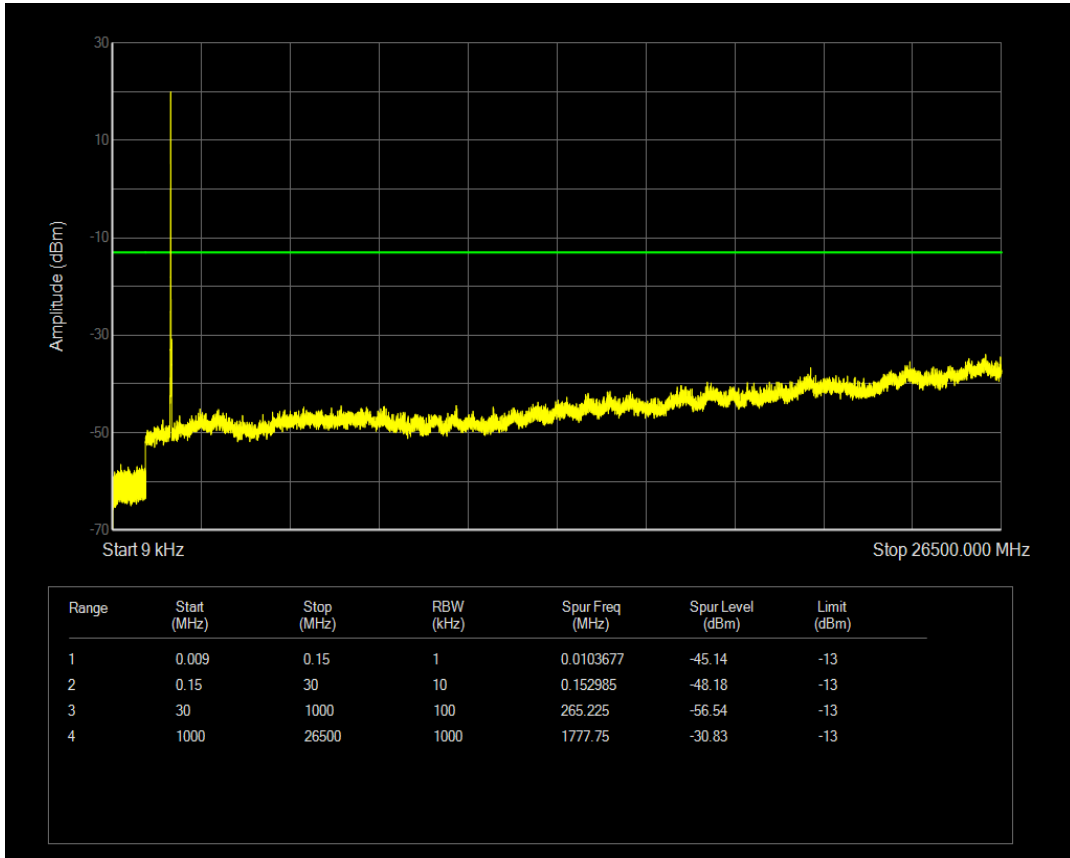

Band4 QPSK BW=5MHz Channel=20175 RB Size=25 Position=#0

Band4 16QAM BW=5MHz Channel=20175 RB Size=25 Position=#0

Band4 QPSK BW=5MHz Channel=20375 RB Size=1 Position=#0

Band4 QPSK BW=5MHz Channel=20375 RB Size=25 Position=#0

Band4 16QAM BW=5MHz Channel=20375 RB Size=1 Position=#0

Band4 16QAM BW=5MHz Channel=20375 RB Size=25 Position=#0

Band4 QPSK BW=10MHz Channel=20000 RB Size=1 Position=#0

Band4 QPSK BW=10MHz Channel=20000 RB Size=50 Position=#0