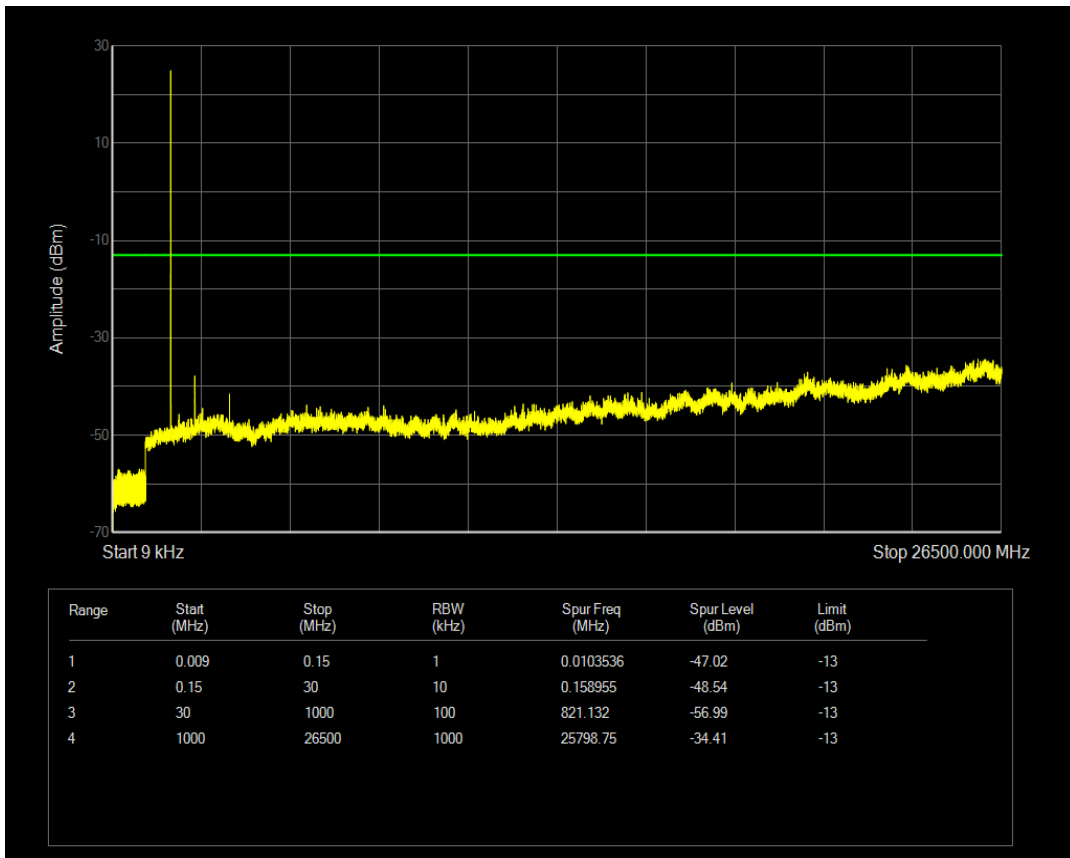

Band4 QPSK BW=3MHz Channel=20385 RB Size=1 Position=#0

Band4 QPSK BW=3MHz Channel=20385 RB Size=15 Position=#0