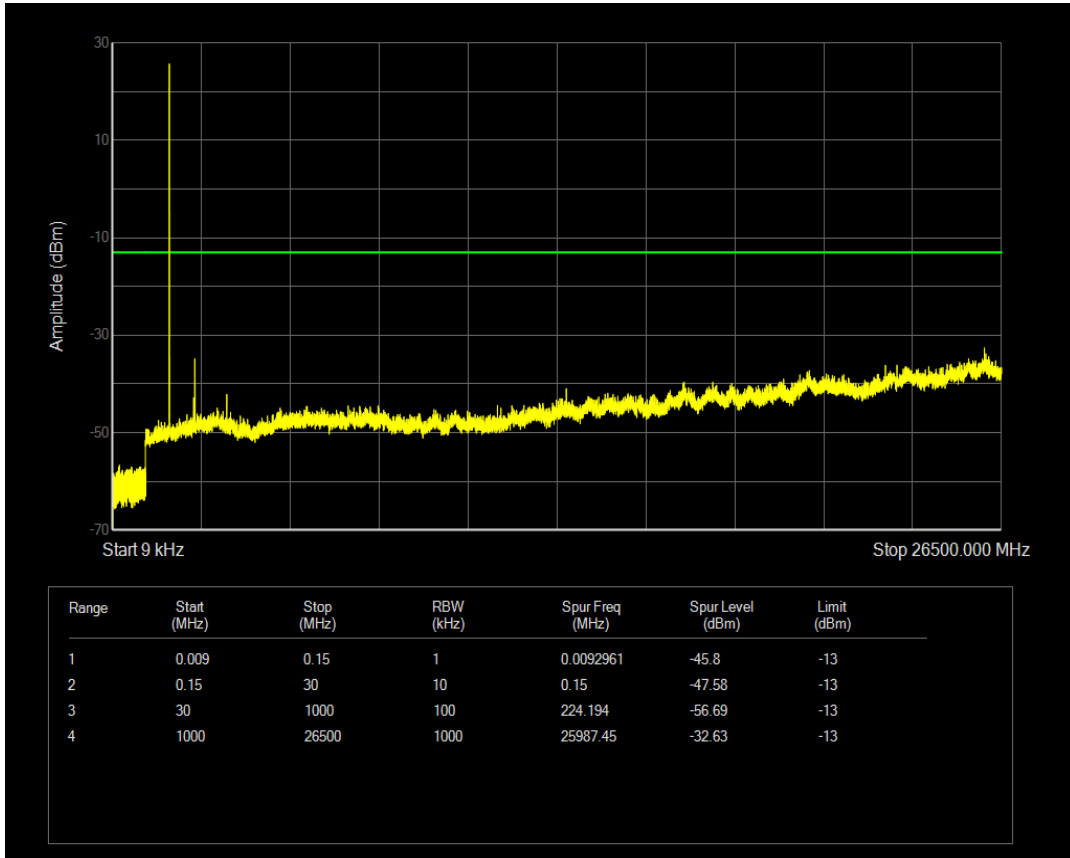

Band4 16QAM BW=1.4MHz Channel=19957 RB Size=1 Position=#0

Band4 16QAM BW=1.4MHz Channel=19957 RB Size=6 Position=#0

Band4 QPSK BW=1.4MHz Channel=20175 RB Size=1 Position=#0

Band4 QPSK BW=1.4MHz Channel=20175 RB Size=6 Position=#0

Band4 16QAM BW=1.4MHz Channel=20175 RB Size=1 Position=#0

Band4 16QAM BW=1.4MHz Channel=20175 RB Size=6 Position=#0

Band4 QPSK BW=1.4MHz Channel=20393 RB Size=1 Position=#0

Band4 QPSK BW=1.4MHz Channel=20393 RB Size=6 Position=#0