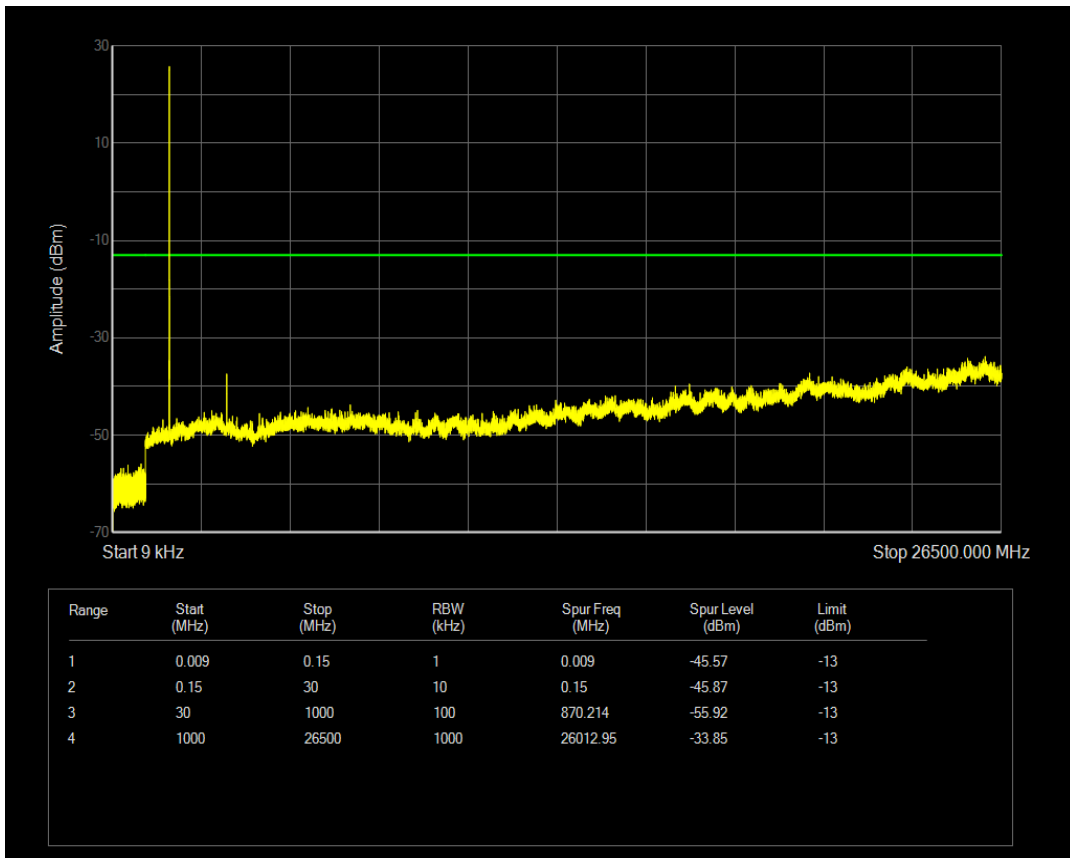

Band4 QPSK BW=5MHz Channel=19975 RB Size=1 Position=#0

Band4 QPSK BW=5MHz Channel=19975 RB Size=25 Position=#0