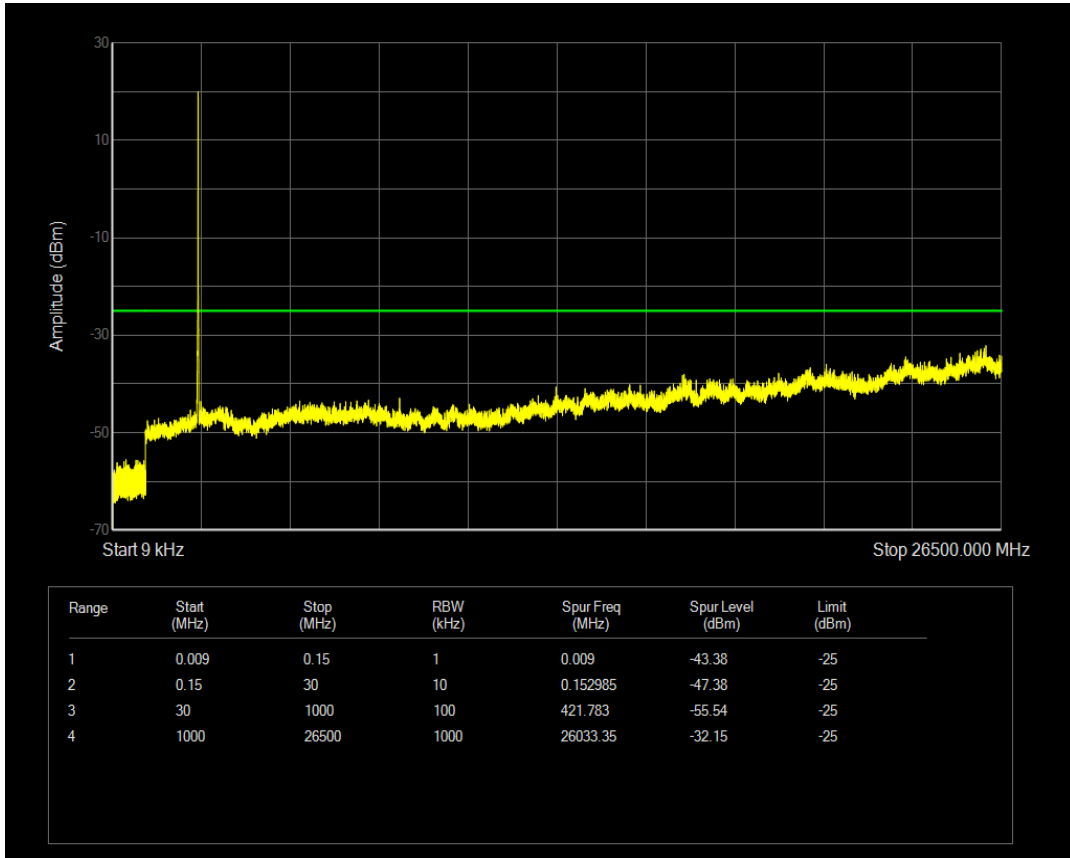

Band7 QPSK BW=5MHz Channel=21425 RB Size=25 Position=#0

Band7 16QAM BW=5MHz Channel=21425 RB Size=25 Position=#0