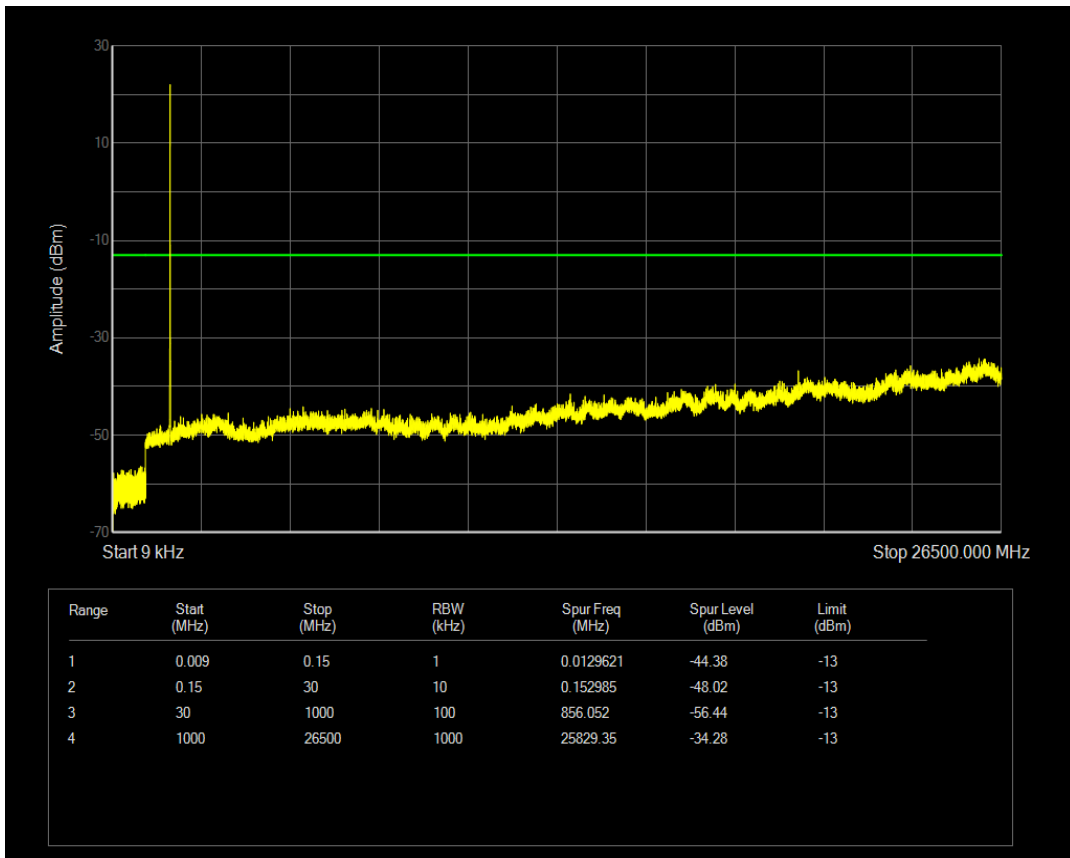

Band4 QPSK BW=3MHz Channel=20175 RB Size=15 Position=#0

Band4 16QAM BW=3MHz Channel=20175 RB Size=15 Position=#0