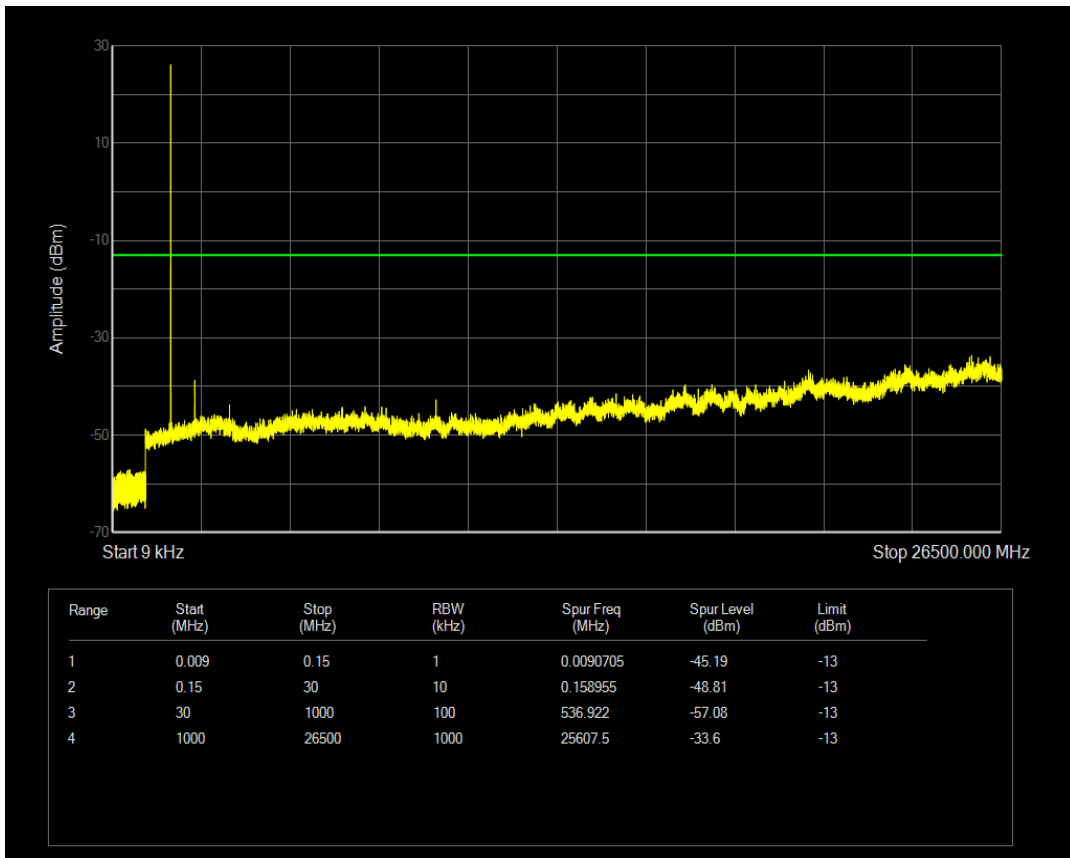

Band4 16QAM BW=3MHz Channel=20385 RB Size=1 Position=#0

Band4 16QAM BW=3MHz Channel=20385 RB Size=15 Position=#0