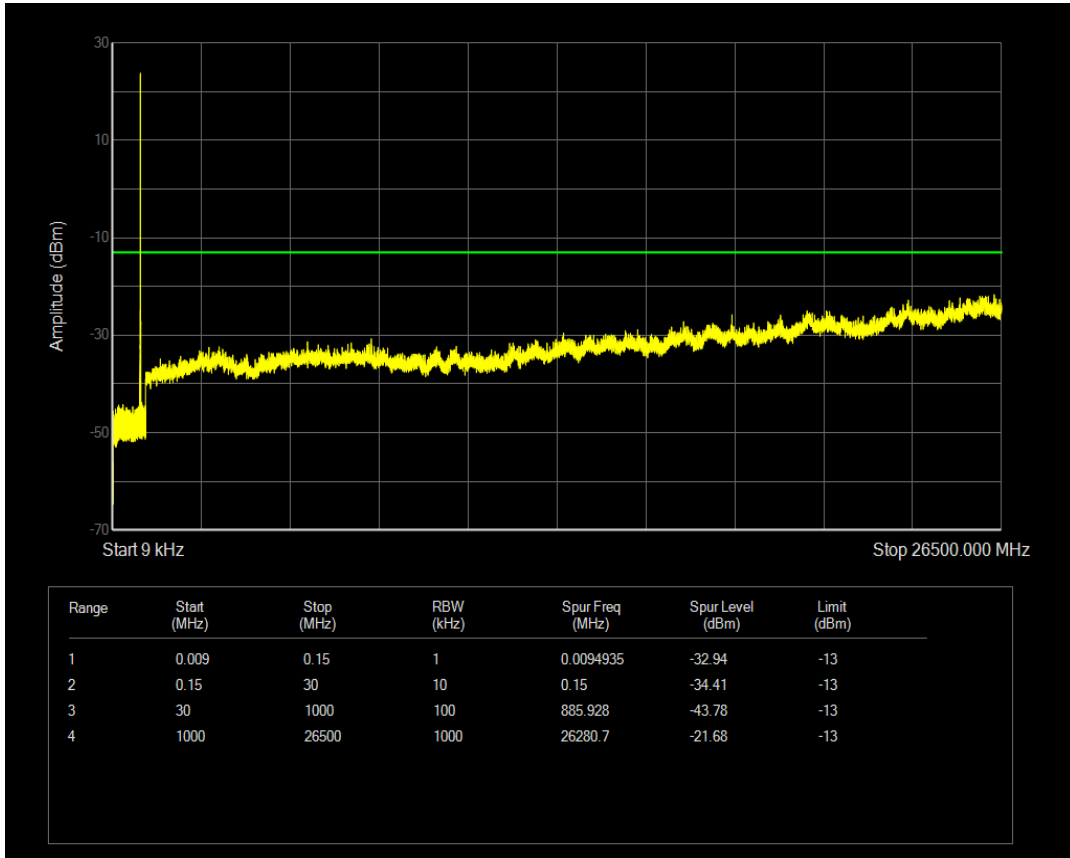

Band5 16QAM BW=5MHz Channel=20525 RB Size=1 Position=#0

Band5 QPSK BW=5MHz Channel=20525 RB Size=25 Position=#0

Band5 16QAM BW=5MHz Channel=20525 RB Size=25 Position=#0

Band5 QPSK BW=5MHz Channel=20625 RB Size=1 Position=#0

Band5 QPSK BW=5MHz Channel=20625 RB Size=25 Position=#0

Band5 16QAM BW=5MHz Channel=20625 RB Size=1 Position=#0

Band5 16QAM BW=5MHz Channel=20625 RB Size=25 Position=#0

Band5 QPSK BW=10MHz Channel=20450 RB Size=1 Position=#0