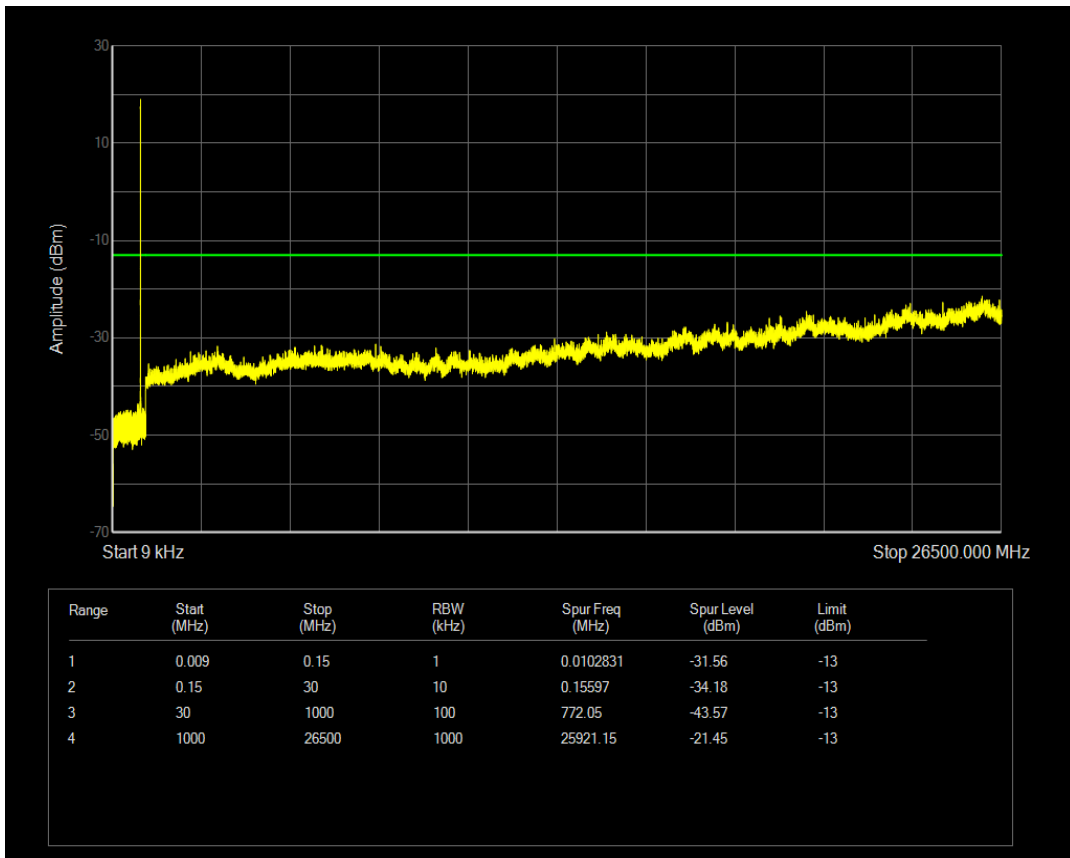

Band5 QPSK BW=1.4MHz Channel=20525 RB Size=6 Position=#0

Band5 16QAM BW=1.4MHz Channel=20525 RB Size=1 Position=#0

Band5 16QAM BW=1.4MHz Channel=20525 RB Size=6 Position=#0

Band5 QPSK BW=1.4MHz Channel=20643 RB Size=1 Position=#0

Band5 QPSK BW=1.4MHz Channel=20643 RB Size=6 Position=#0

Band5 16QAM BW=1.4MHz Channel=20643 RB Size=1 Position=#0

Band5 16QAM BW=1.4MHz Channel=20643 RB Size=6 Position=#0

Band5 QPSK BW=3MHz Channel=20415 RB Size=1 Position=#0