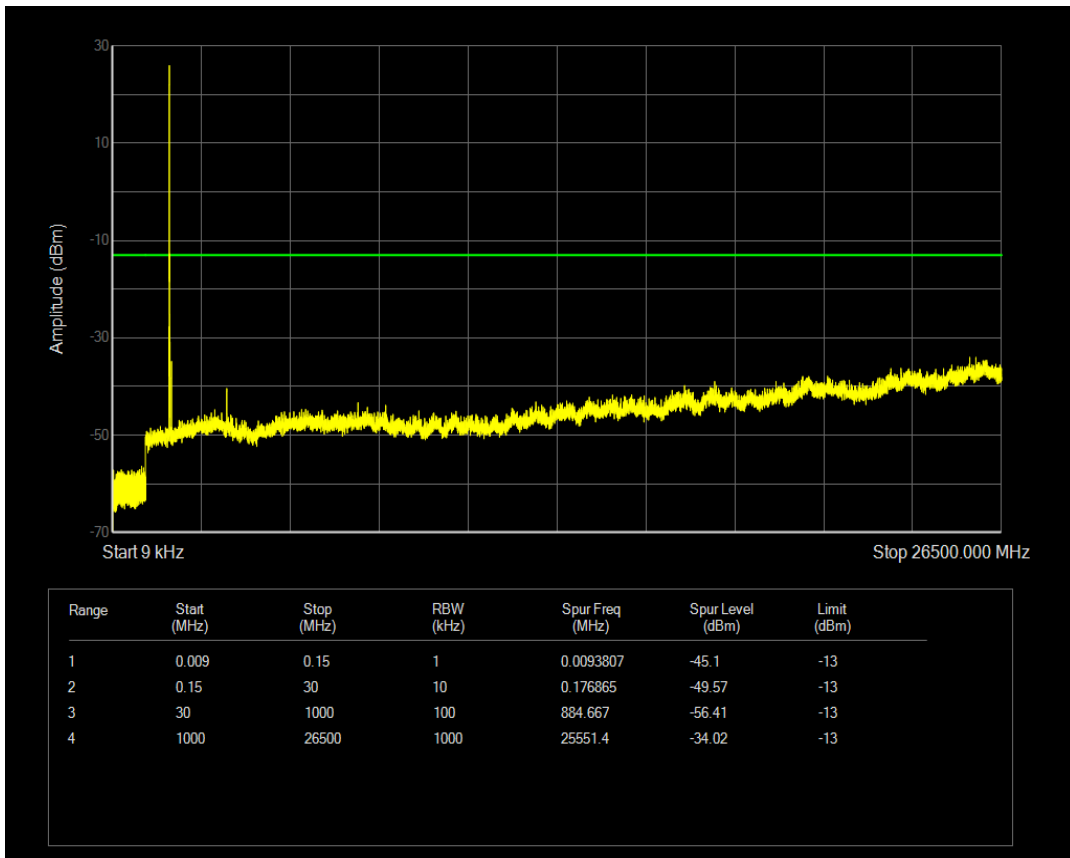

Band4 16QAM BW=5MHz Channel=20375 RB Size=1 Position=#0

Band4 16QAM BW=5MHz Channel=20375 RB Size=25 Position=#0

Band4 QPSK BW=10MHz Channel=20000 RB Size=1 Position=#0

Band4 QPSK BW=10MHz Channel=20000 RB Size=50 Position=#0

Band4 16QAM BW=10MHz Channel=20000 RB Size=1 Position=#0

Band4 QPSK BW=10MHz Channel=20175 RB Size=1 Position=#0

Band4 16QAM BW=10MHz Channel=20175 RB Size=1 Position=#0

Band4 QPSK BW=10MHz Channel=20175 RB Size=50 Position=#0