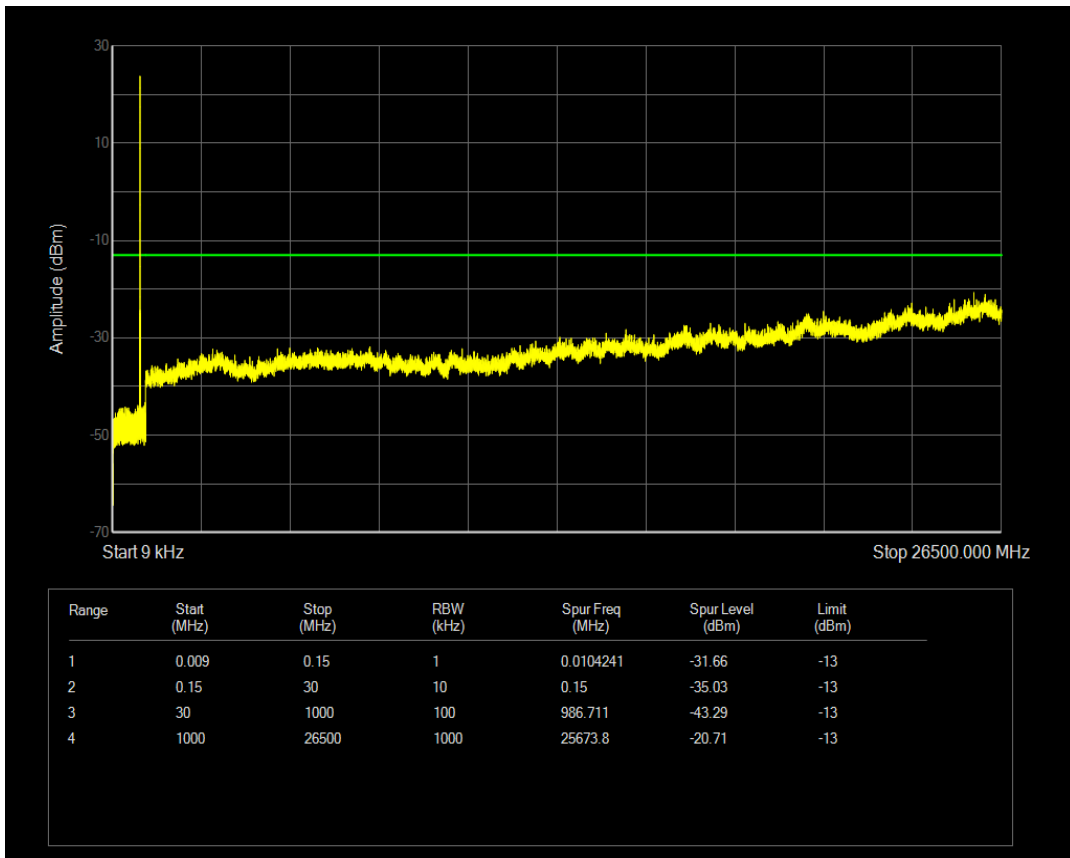

Band5 QPSK BW=5MHz Channel=20425 RB Size=25 Position=#0

Band5 16QAM BW=5MHz Channel=20425 RB Size=1 Position=#0

Band5 16QAM BW=5MHz Channel=20425 RB Size=25 Position=#0

Band5 QPSK BW=5MHz Channel=20525 RB Size=1 Position=#0

Band5 16QAM BW=5MHz Channel=20525 RB Size=1 Position=#0

Band5 QPSK BW=5MHz Channel=20525 RB Size=25 Position=#0

Band5 16QAM BW=5MHz Channel=20525 RB Size=25 Position=#0

Band5 QPSK BW=5MHz Channel=20625 RB Size=1 Position=#0