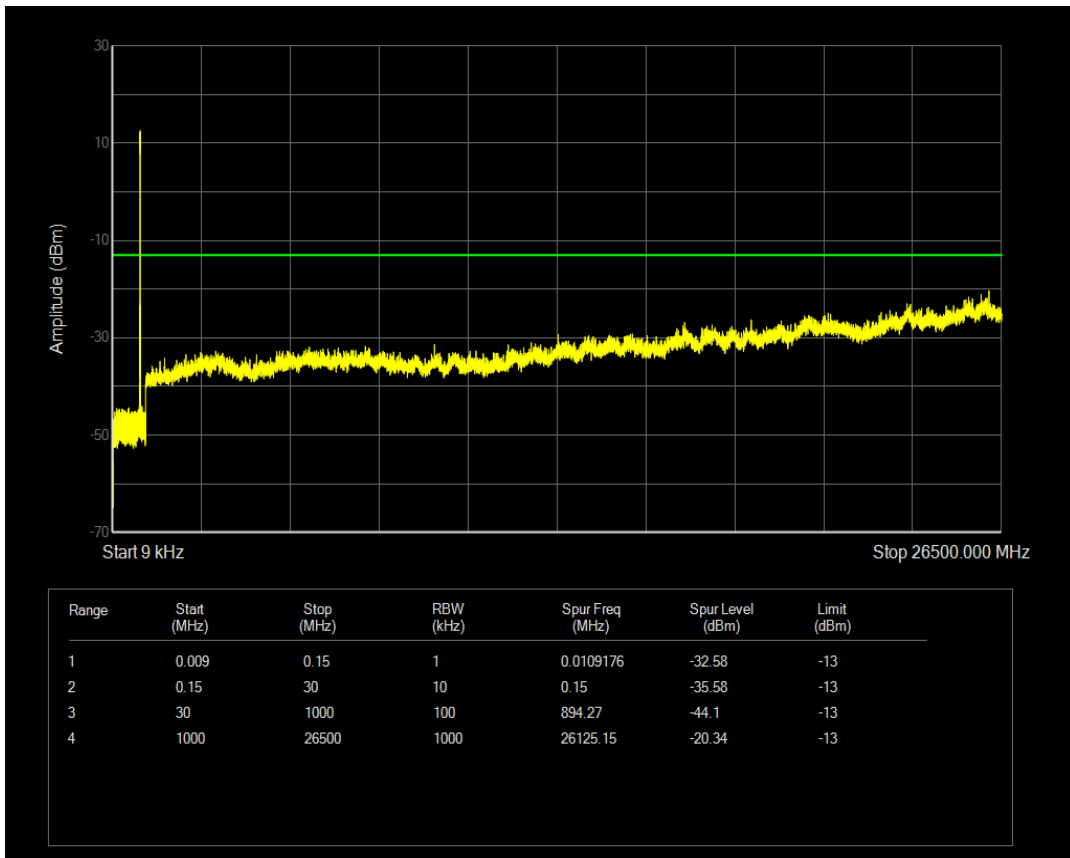

Band5 QPSK BW=5MHz Channel=20425 RB Size=25 Position=#0

Band5 16QAM BW=5MHz Channel=20425 RB Size=1 Position=#0

Band5 16QAM BW=5MHz Channel=20425 RB Size=25 Position=#0

Band5 QPSK BW=5MHz Channel=20525 RB Size=1 Position=#0

Band5 16QAM BW=5MHz Channel=20525 RB Size=1 Position=#0

Band5 QPSK BW=5MHz Channel=20525 RB Size=25 Position=#0

Band5 16QAM BW=5MHz Channel=20525 RB Size=25 Position=#0

Band5 QPSK BW=5MHz Channel=20625 RB Size=1 Position=#0