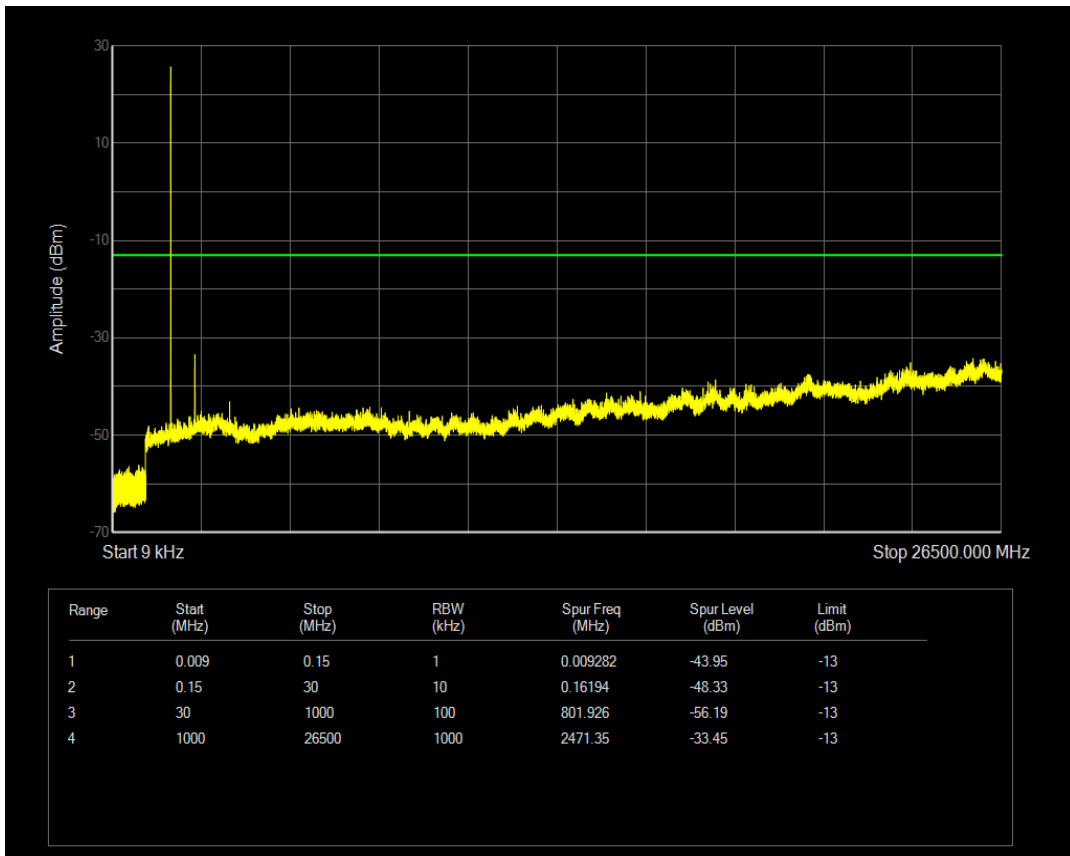

Band4 16QAM BW=1.4MHz Channel=19957 RB Size=1 Position=#0

Band4 16QAM BW=1.4MHz Channel=19957 RB Size=6 Position=#0

Band4 QPSK BW=1.4MHz Channel=20175 RB Size=1 Position=#0

Band4 QPSK BW=1.4MHz Channel=20175 RB Size=6 Position=#0

Band4 16QAM BW=1.4MHz Channel=20175 RB Size=1 Position=#0

Band4 16QAM BW=1.4MHz Channel=20175 RB Size=6 Position=#0

Band4 QPSK BW=1.4MHz Channel=20393 RB Size=1 Position=#0

Band4 QPSK BW=1.4MHz Channel=20393 RB Size=6 Position=#0