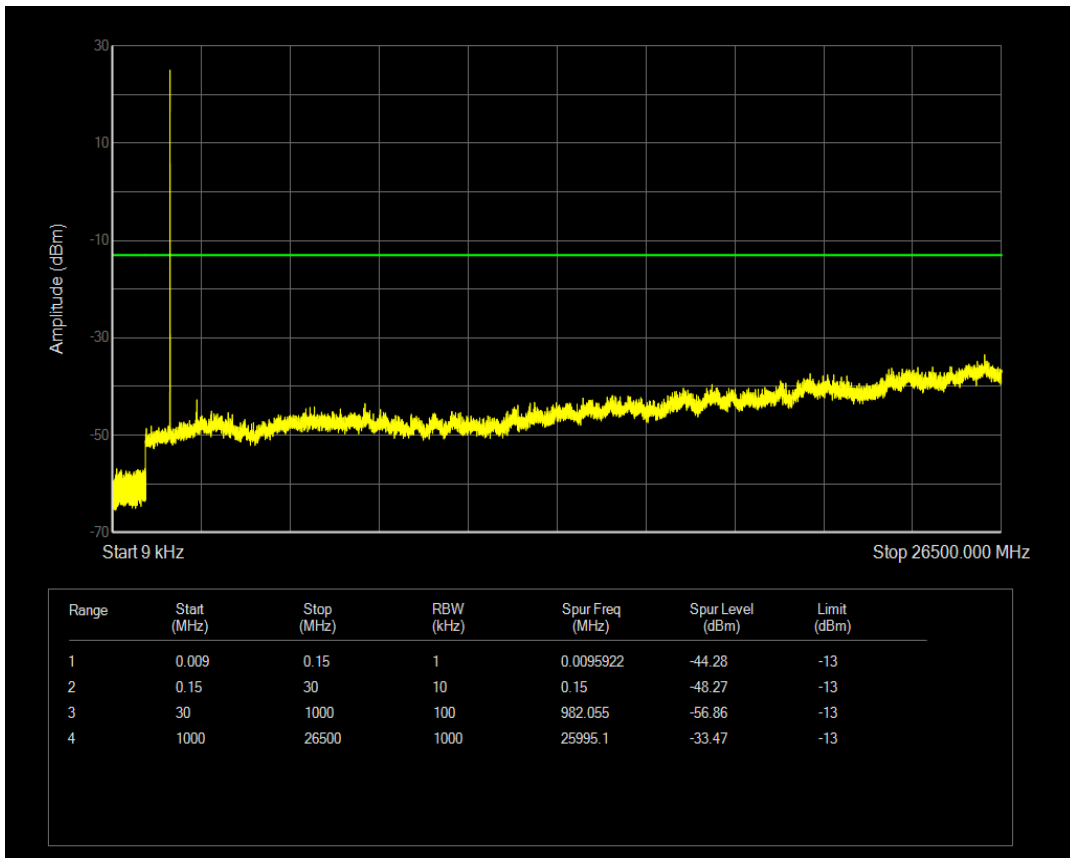

Band4 QPSK BW=3MHz Channel=20175 RB Size=1 Position=#0

Band4 16QAM BW=3MHz Channel=20175 RB Size=1 Position=#0