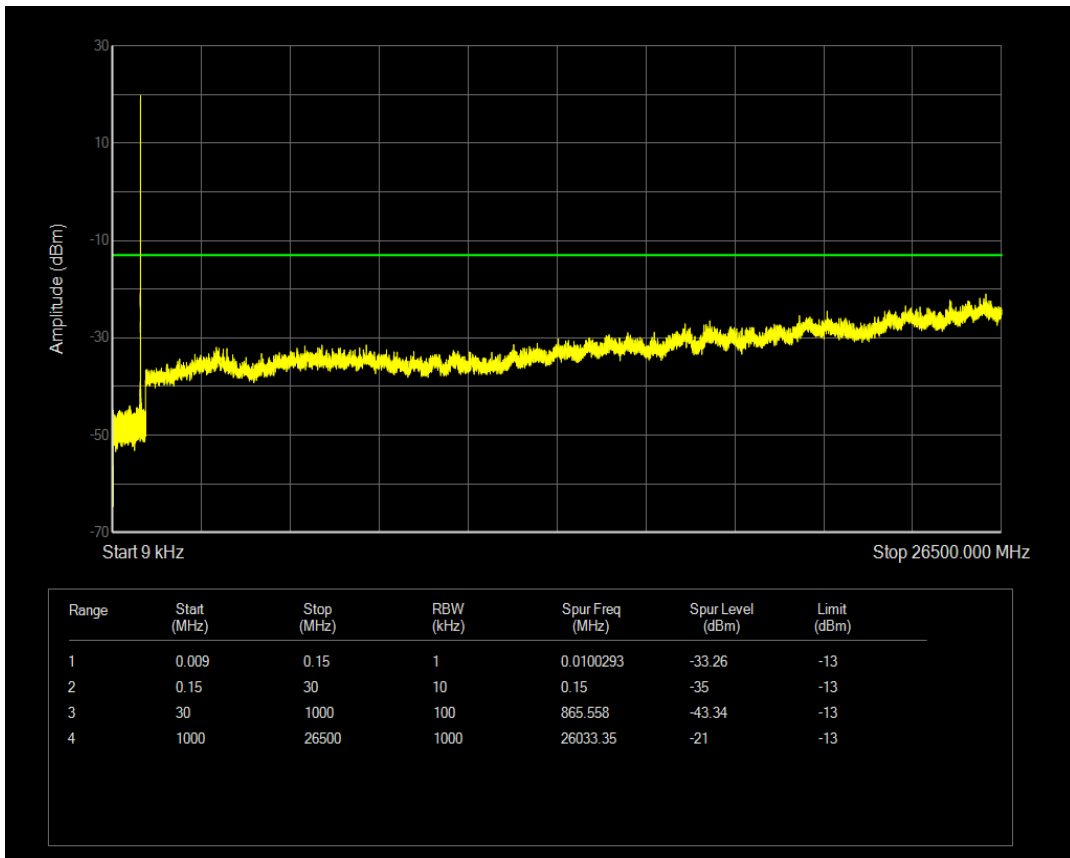

Band5 QPSK BW=1.4MHz Channel=20525 RB Size=6 Position=#0

Band5 16QAM BW=1.4MHz Channel=20525 RB Size=1 Position=#0

Band5 16QAM BW=1.4MHz Channel=20525 RB Size=6 Position=#0

Band5 QPSK BW=1.4MHz Channel=20643 RB Size=1 Position=#0

Band5 QPSK BW=1.4MHz Channel=20643 RB Size=6 Position=#0

Band5 16QAM BW=1.4MHz Channel=20643 RB Size=1 Position=#0

Band5 16QAM BW=1.4MHz Channel=20643 RB Size=6 Position=#0

Band5 QPSK BW=3MHz Channel=20415 RB Size=1 Position=#0