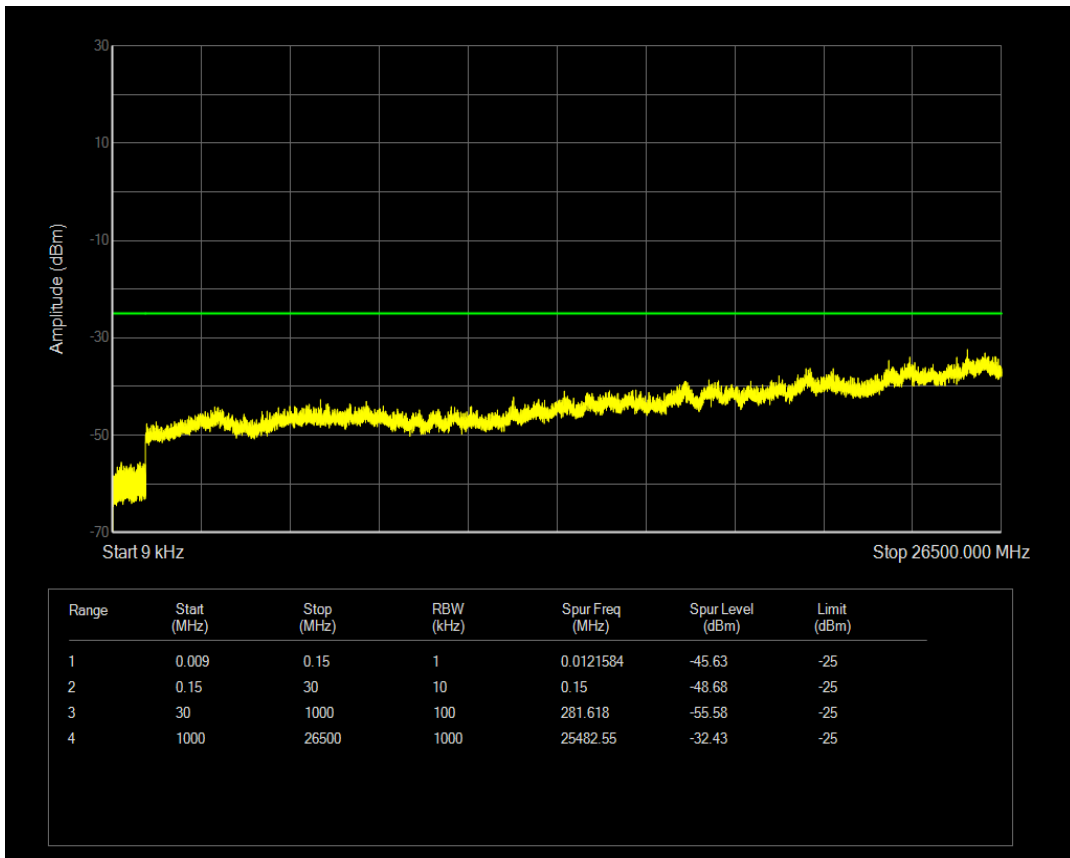

Band7 16QAM BW=5MHz Channel=21425 RB Size=25 Position=#0

Band7 16QAM BW=5MHz Channel=21425 RB Size=1 Position=#0