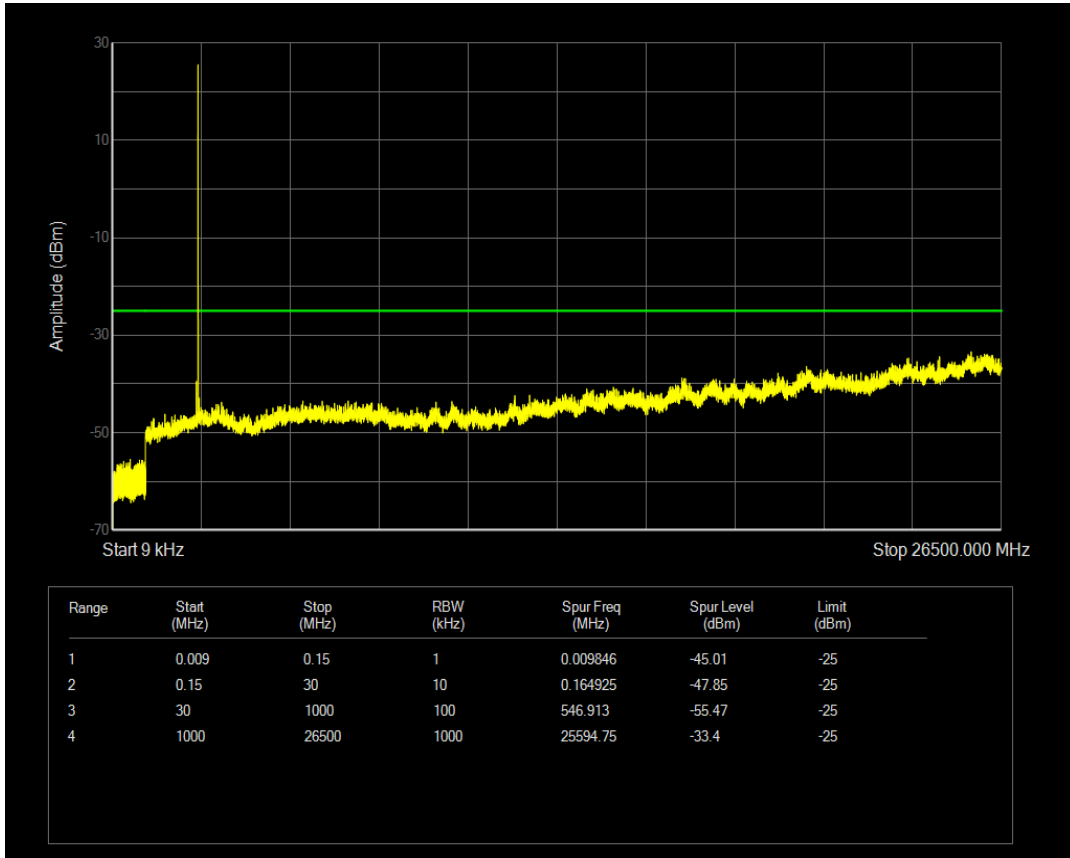

Band7 QPSK BW=5MHz Channel=21425 RB Size=1 Position=#0

Band7 QPSK BW=5MHz Channel=21425 RB Size=25 Position=#0

Band7 16QAM BW=5MHz Channel=21425 RB Size=25 Position=#0

Band7 16QAM BW=5MHz Channel=21425 RB Size=1 Position=#0

Band7 QPSK BW=10MHz Channel=20800 RB Size=1 Position=#0

Band7 QPSK BW=10MHz Channel=20800 RB Size=50 Position=#0

Band7 16QAM BW=10MHz Channel=20800 RB Size=1 Position=#0

Band7 QPSK BW=10MHz Channel=21100 RB Size=1 Position=#0