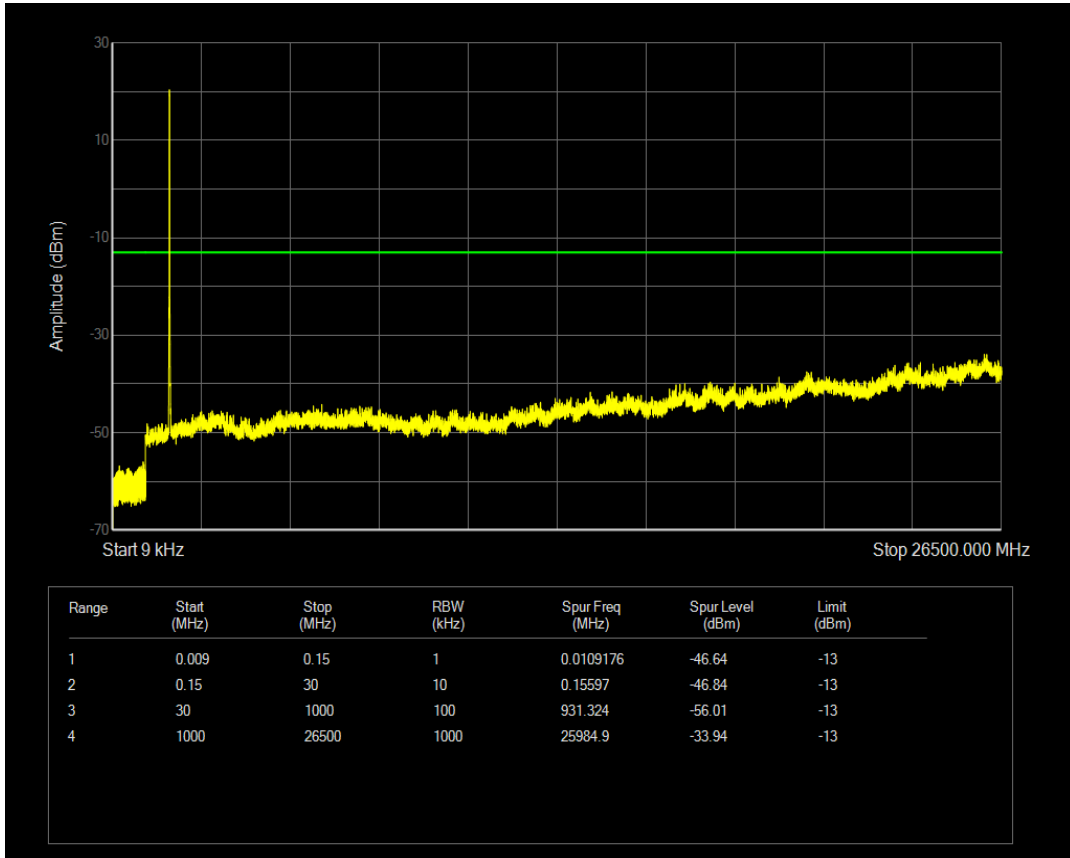

Band4 16QAM BW=5MHz Channel=20375 RB Size=1 Position=#0

Band4 16QAM BW=5MHz Channel=20375 RB Size=25 Position=#0

Band4 QPSK BW=10MHz Channel=20000 RB Size=1 Position=#0

Band4 QPSK BW=10MHz Channel=20000 RB Size=50 Position=#0

Band4 16QAM BW=10MHz Channel=20000 RB Size=1 Position=#0

Band4 QPSK BW=10MHz Channel=20175 RB Size=1 Position=#0

Band4 16QAM BW=10MHz Channel=20175 RB Size=1 Position=#0

Band4 QPSK BW=10MHz Channel=20175 RB Size=50 Position=#0