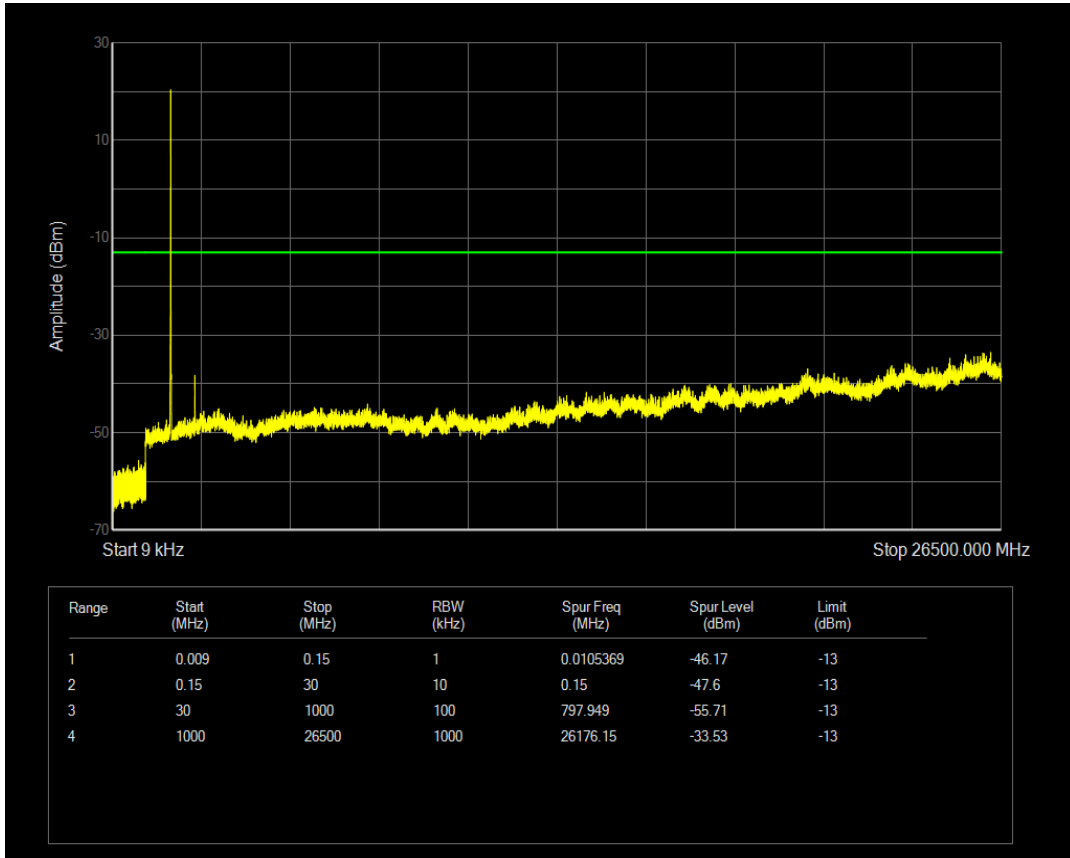

Band4 QPSK BW=5MHz Channel=20175 RB Size=25 Position=#0

Band4 16QAM BW=5MHz Channel=20175 RB Size=25 Position=#0

Band4 QPSK BW=5MHz Channel=20375 RB Size=1 Position=#0

Band4 QPSK BW=5MHz Channel=20375 RB Size=25 Position=#0

Band4 16QAM BW=5MHz Channel=20375 RB Size=1 Position=#0

Band4 16QAM BW=5MHz Channel=20375 RB Size=25 Position=#0

Band4 QPSK BW=10MHz Channel=20000 RB Size=1 Position=#0

Band4 QPSK BW=10MHz Channel=20000 RB Size=50 Position=#0