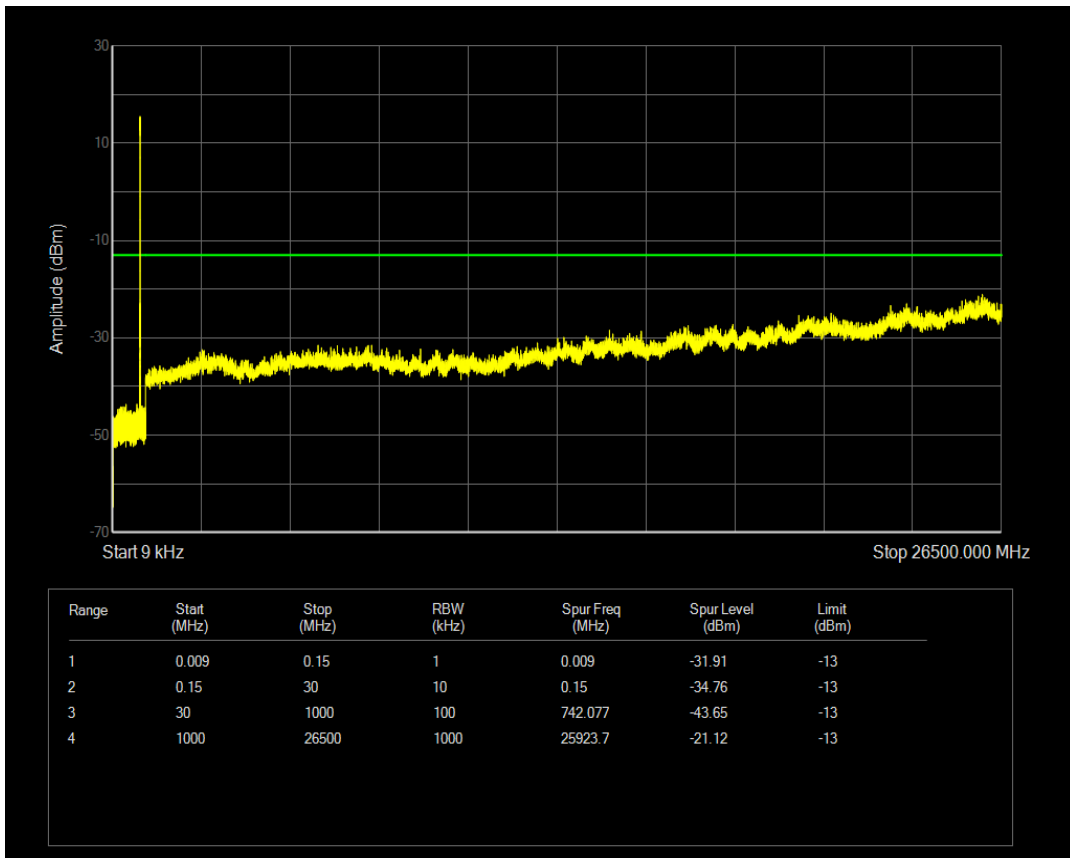

Band5 QPSK BW=3MHz Channel=20525 RB Size=15 Position=#0

Band5 16QAM BW=3MHz Channel=20525 RB Size=1 Position=#0