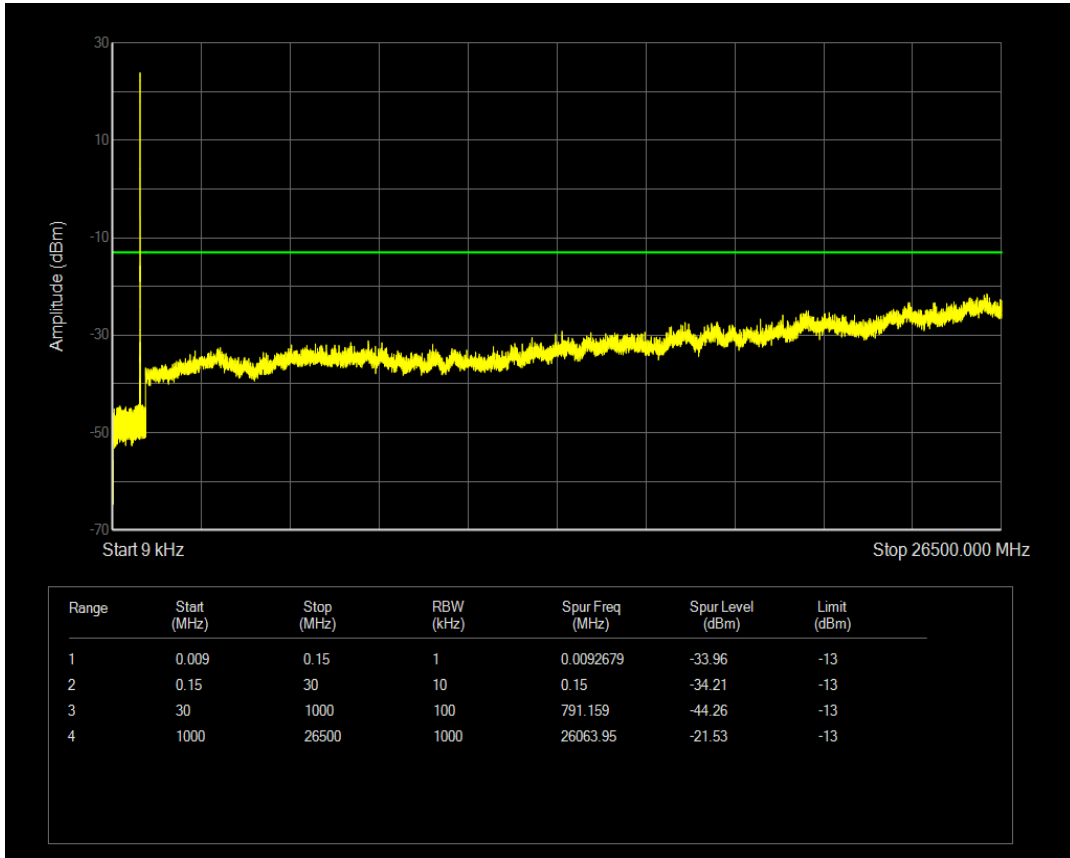

Band5 QPSK BW=1.4MHz Channel=20407 RB Size=6 Position=#0

Band5 16QAM BW=1.4MHz Channel=20407 RB Size=1 Position=#0

Band5 16QAM BW=1.4MHz Channel=20407 RB Size=6 Position=#0

Band5 QPSK BW=1.4MHz Channel=20525 RB Size=1 Position=#0

Band5 QPSK BW=1.4MHz Channel=20525 RB Size=6 Position=#0

Band5 16QAM BW=1.4MHz Channel=20525 RB Size=1 Position=#0

Band5 16QAM BW=1.4MHz Channel=20525 RB Size=6 Position=#0

Band5 QPSK BW=1.4MHz Channel=20643 RB Size=1 Position=#0