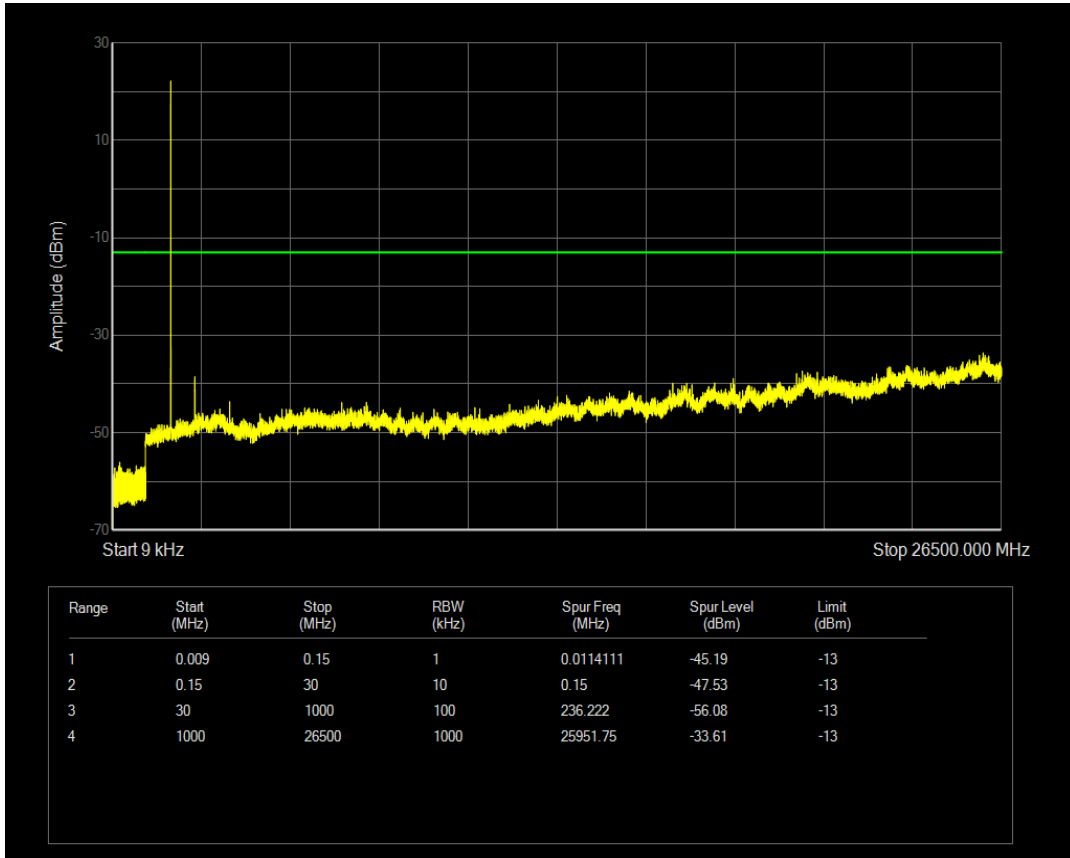

Band4 16QAM BW=1.4MHz Channel=20175 RB Size=1 Position=#0

Band4 16QAM BW=1.4MHz Channel=20175 RB Size=6 Position=#0

Band4 QPSK BW=1.4MHz Channel=20393 RB Size=1 Position=#0

Band4 QPSK BW=1.4MHz Channel=20393 RB Size=6 Position=#0

Band4 16QAM BW=1.4MHz Channel=20393 RB Size=1 Position=#0

Band4 16QAM BW=1.4MHz Channel=20393 RB Size=6 Position=#0

Band4 QPSK BW=3MHz Channel=19965 RB Size=1 Position=#0

Band4 QPSK BW=3MHz Channel=19965 RB Size=15 Position=#0