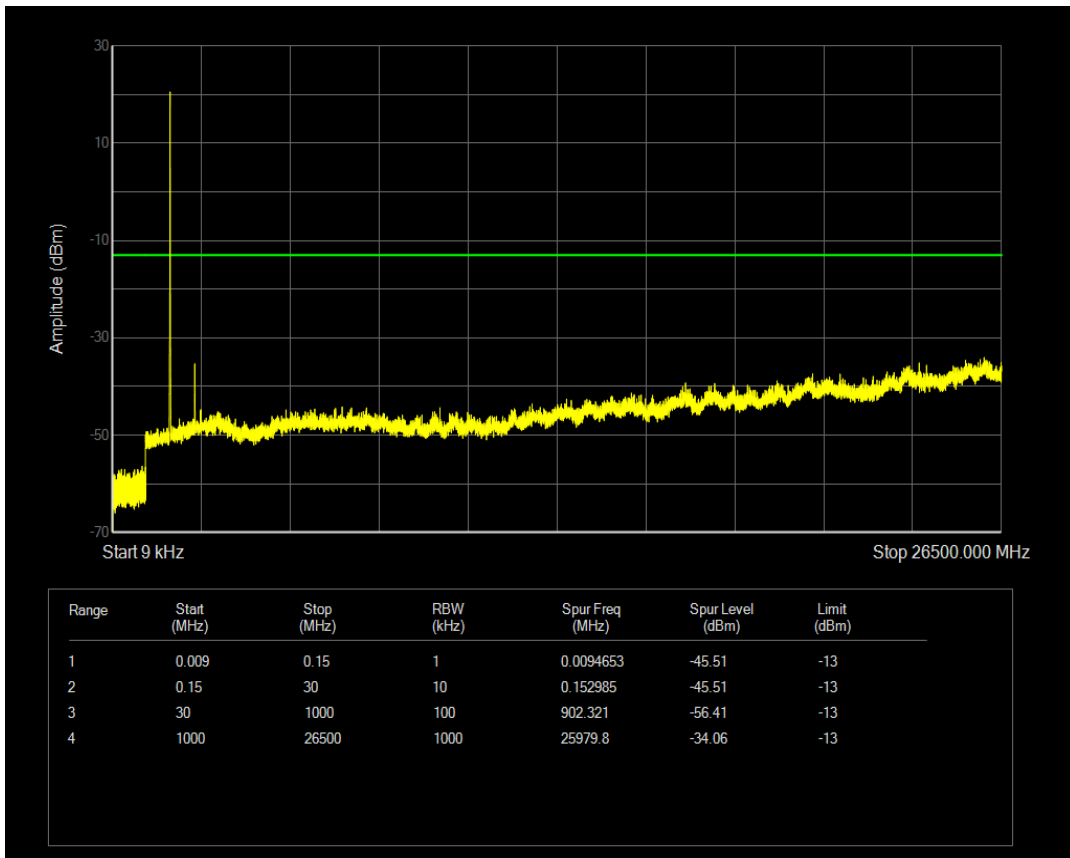

Band4 QPSK BW=5MHz Channel=20175 RB Size=25 Position=#0

Band4 16QAM BW=5MHz Channel=20175 RB Size=25 Position=#0