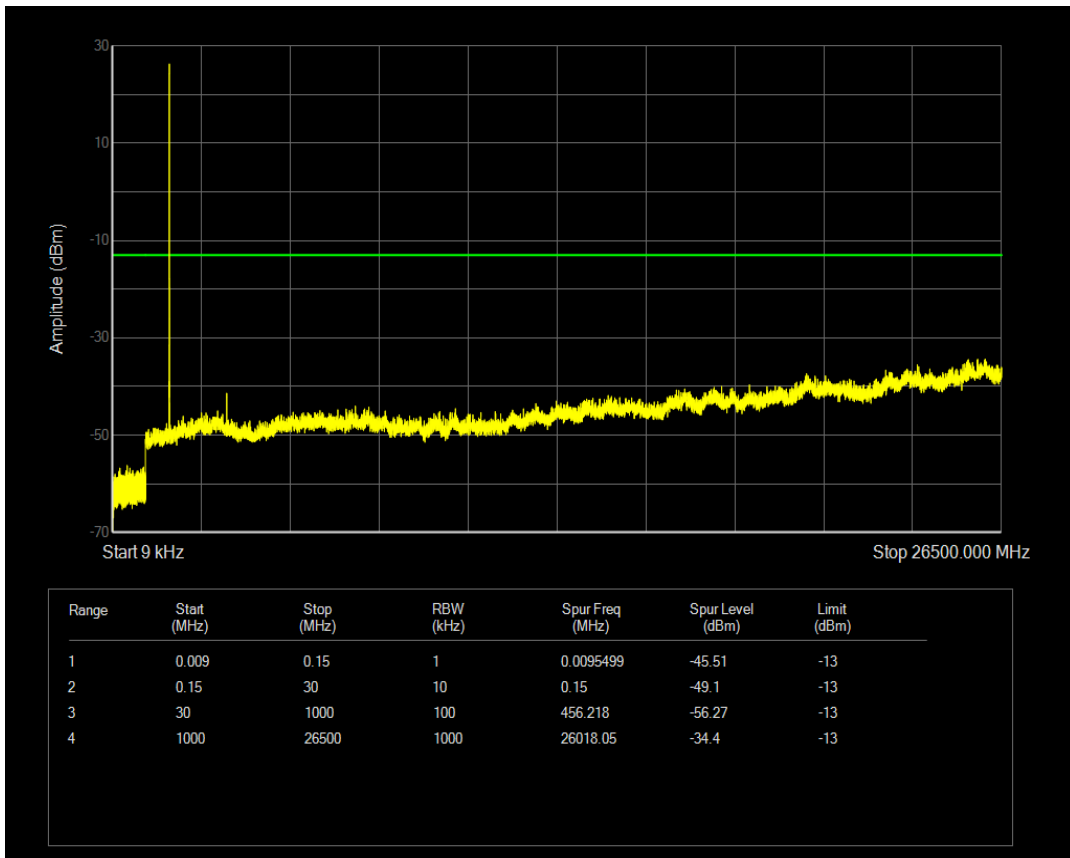

Band4 16QAM BW=5MHz Channel=19975 RB Size=1 Position=#0

Band4 16QAM BW=5MHz Channel=19975 RB Size=25 Position=#0