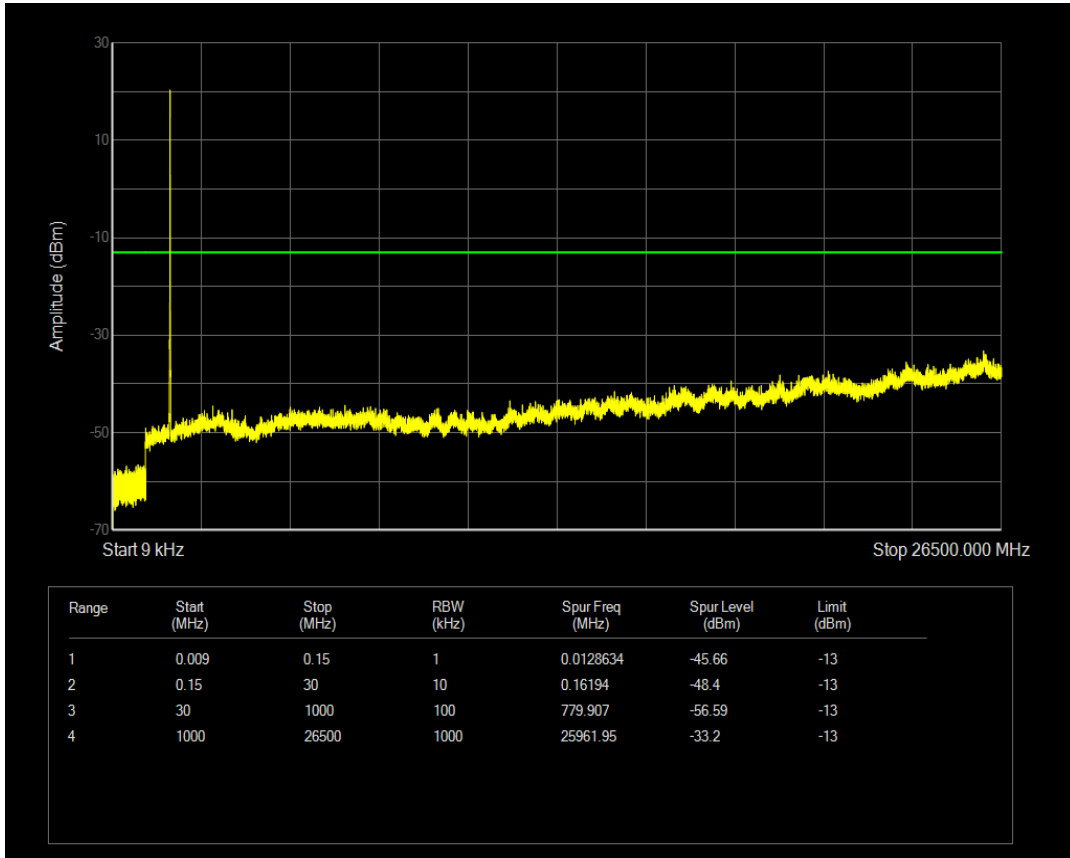

Band4 16QAM BW=5MHz Channel=20175 RB Size=25 Position=#0

Band4 QPSK BW=5MHz Channel=20375 RB Size=1 Position=#0