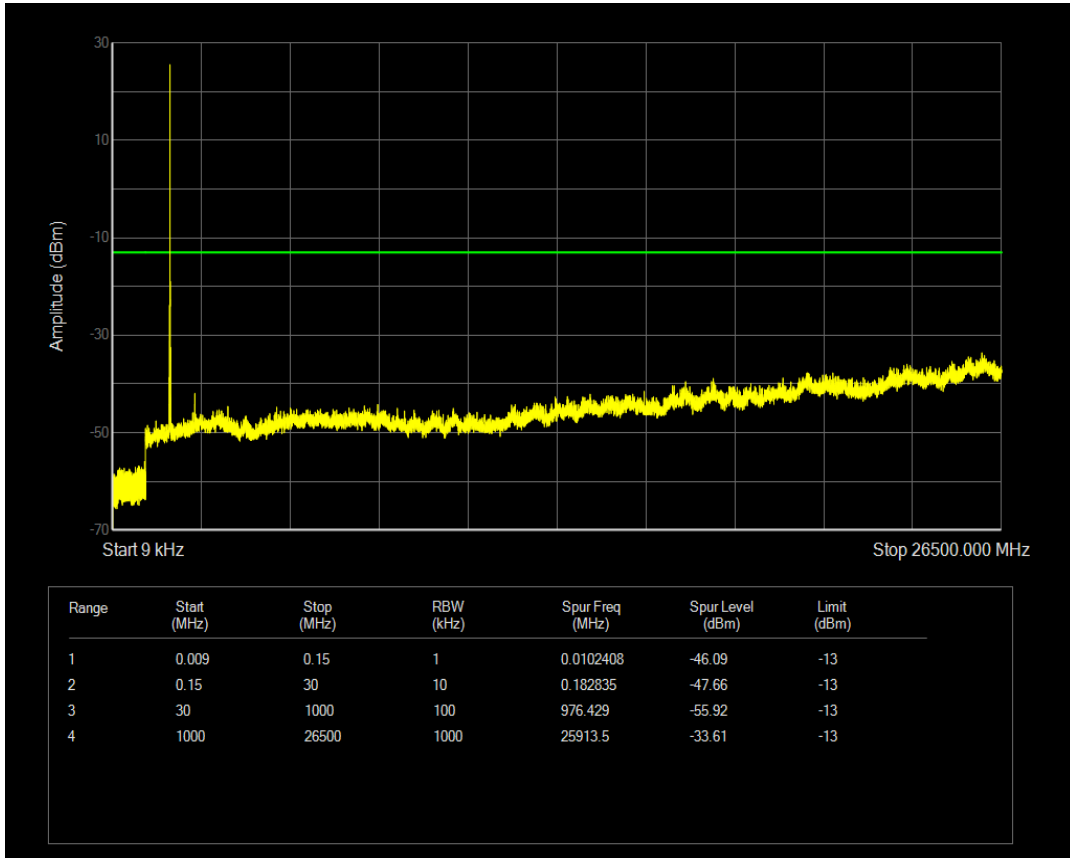

Band4 16QAM BW=5MHz Channel=20375 RB Size=1 Position=#0

Band4 16QAM BW=5MHz Channel=20375 RB Size=25 Position=#0

Band4 QPSK BW=10MHz Channel=20000 RB Size=1 Position=#0

Band4 QPSK BW=10MHz Channel=20000 RB Size=50 Position=#0

Band4 16QAM BW=10MHz Channel=20000 RB Size=1 Position=#0

Band4 QPSK BW=10MHz Channel=20175 RB Size=1 Position=#0

Band4 16QAM BW=10MHz Channel=20175 RB Size=1 Position=#0

Band4 QPSK BW=10MHz Channel=20175 RB Size=50 Position=#0