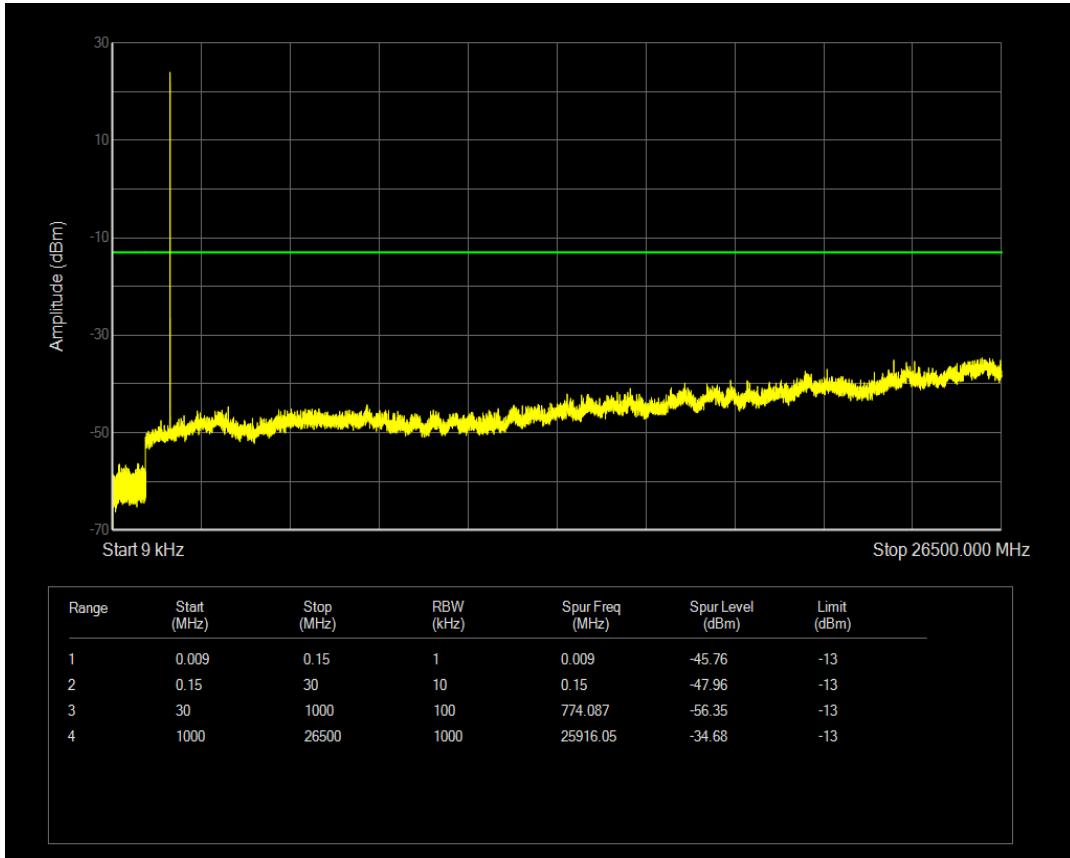

Band4 16QAM BW=1.4MHz Channel=19957 RB Size=1 Position=#0

Band4 16QAM BW=1.4MHz Channel=19957 RB Size=6 Position=#0

Band4 QPSK BW=1.4MHz Channel=20175 RB Size=1 Position=#0

Band4 QPSK BW=1.4MHz Channel=20175 RB Size=6 Position=#0

Band4 16QAM BW=1.4MHz Channel=20175 RB Size=1 Position=#0

Band4 16QAM BW=1.4MHz Channel=20175 RB Size=6 Position=#0

Band4 QPSK BW=1.4MHz Channel=20393 RB Size=1 Position=#0

Band4 QPSK BW=1.4MHz Channel=20393 RB Size=6 Position=#0