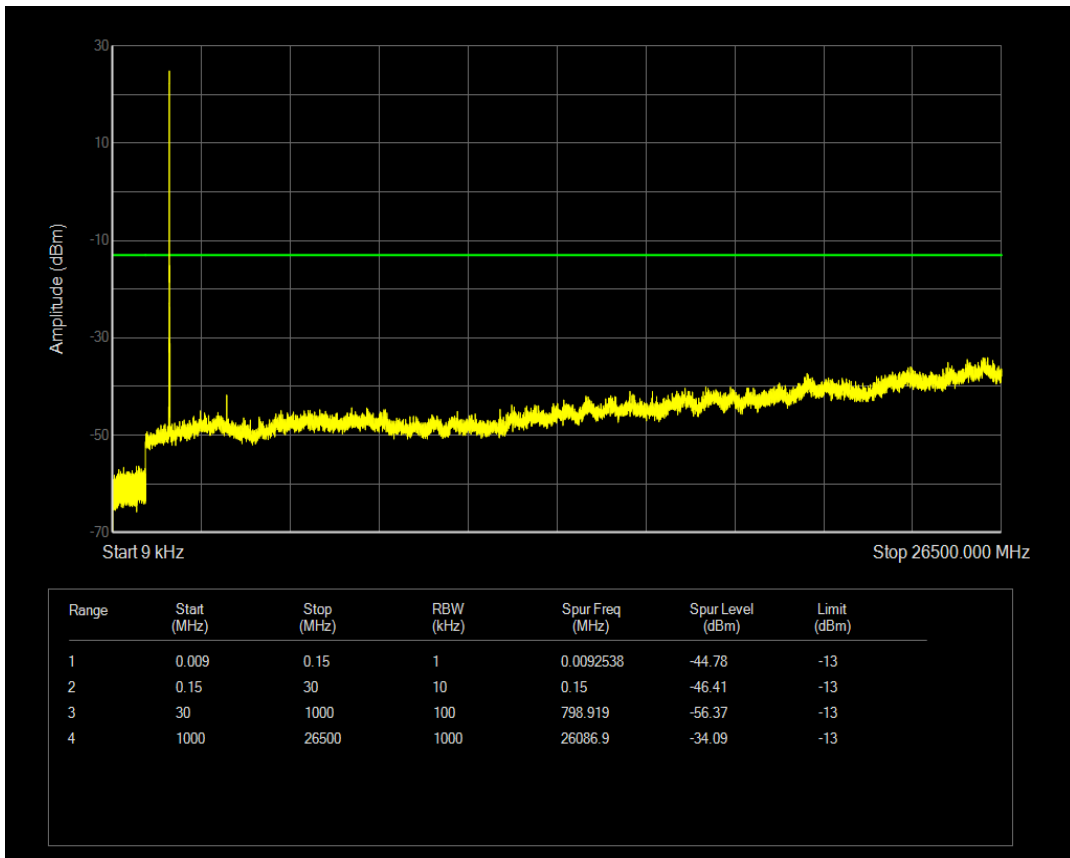

Band4 QPSK BW=10MHz Channel=20000 RB Size=1 Position=#0

Band4 QPSK BW=10MHz Channel=20000 RB Size=50 Position=#0