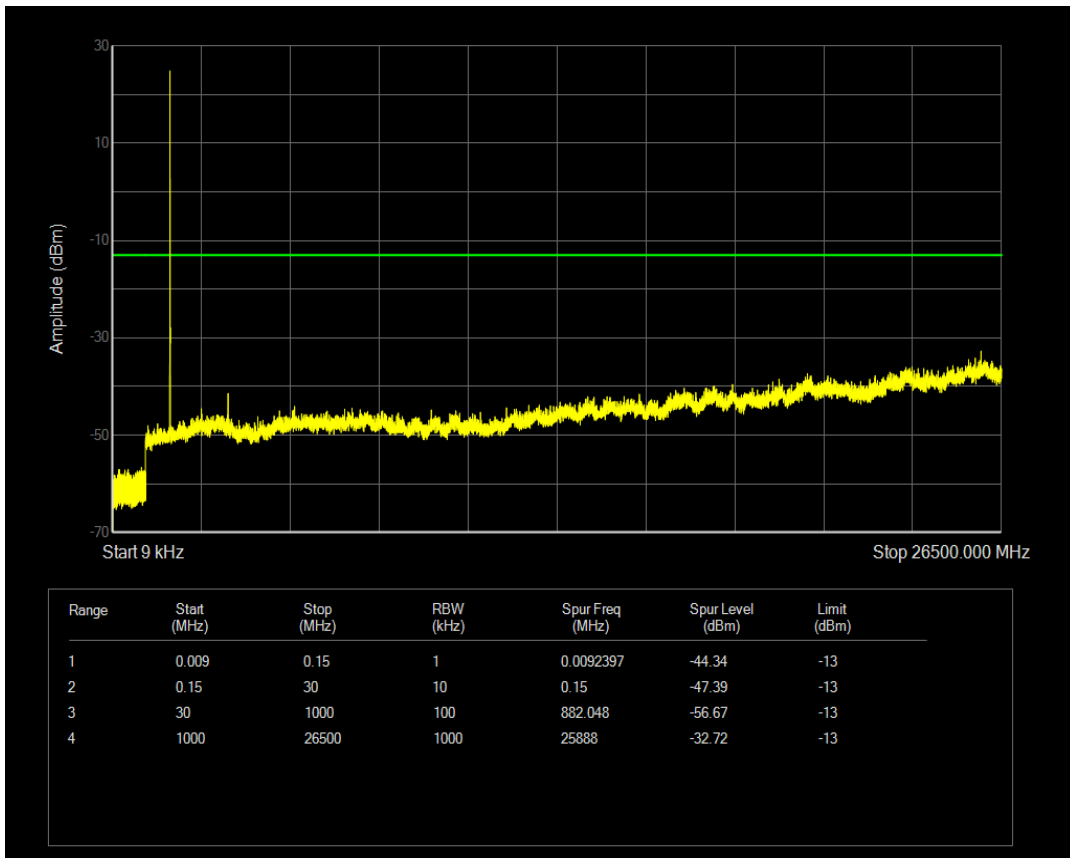

Band4 QPSK BW=5MHz Channel=20175 RB Size=1 Position=#0

Band4 16QAM BW=5MHz Channel=20175 RB Size=1 Position=#0