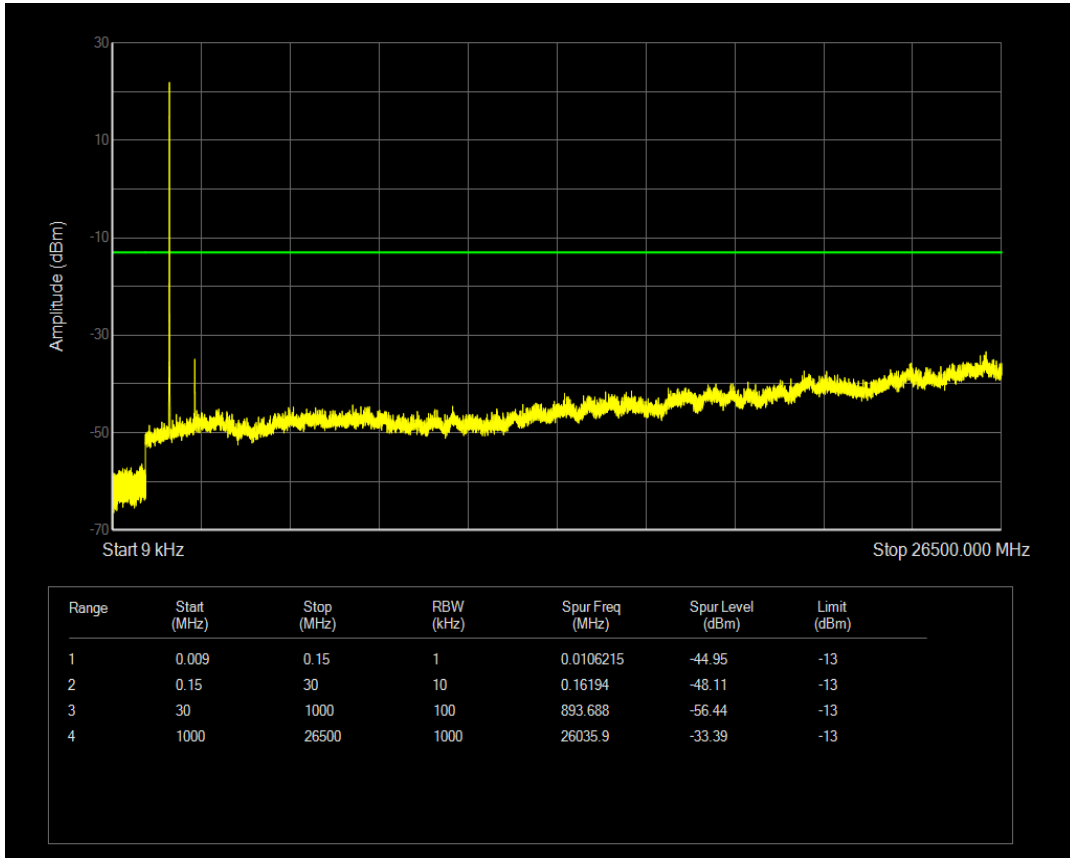

Band4 16QAM BW=3MHz Channel=20385 RB Size=1 Position=#0

Band4 16QAM BW=3MHz Channel=20385 RB Size=15 Position=#0

Band4 QPSK BW=5MHz Channel=19975 RB Size=1 Position=#0

Band4 QPSK BW=5MHz Channel=19975 RB Size=25 Position=#0

Band4 16QAM BW=5MHz Channel=19975 RB Size=1 Position=#0

Band4 16QAM BW=5MHz Channel=19975 RB Size=25 Position=#0

Band4 QPSK BW=5MHz Channel=20175 RB Size=1 Position=#0

Band4 16QAM BW=5MHz Channel=20175 RB Size=1 Position=#0