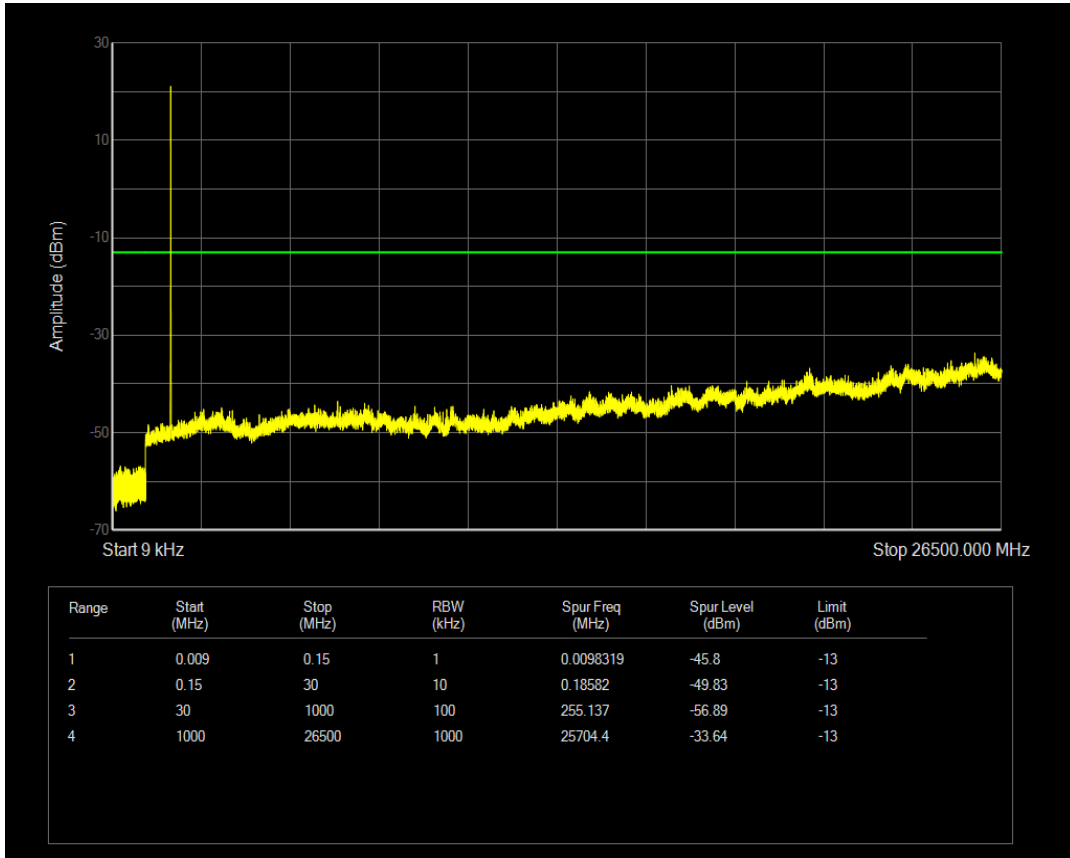

Band4 16QAM BW=3MHz Channel=20385 RB Size=15 Position=#0

Band4 QPSK BW=5MHz Channel=19975 RB Size=1 Position=#0