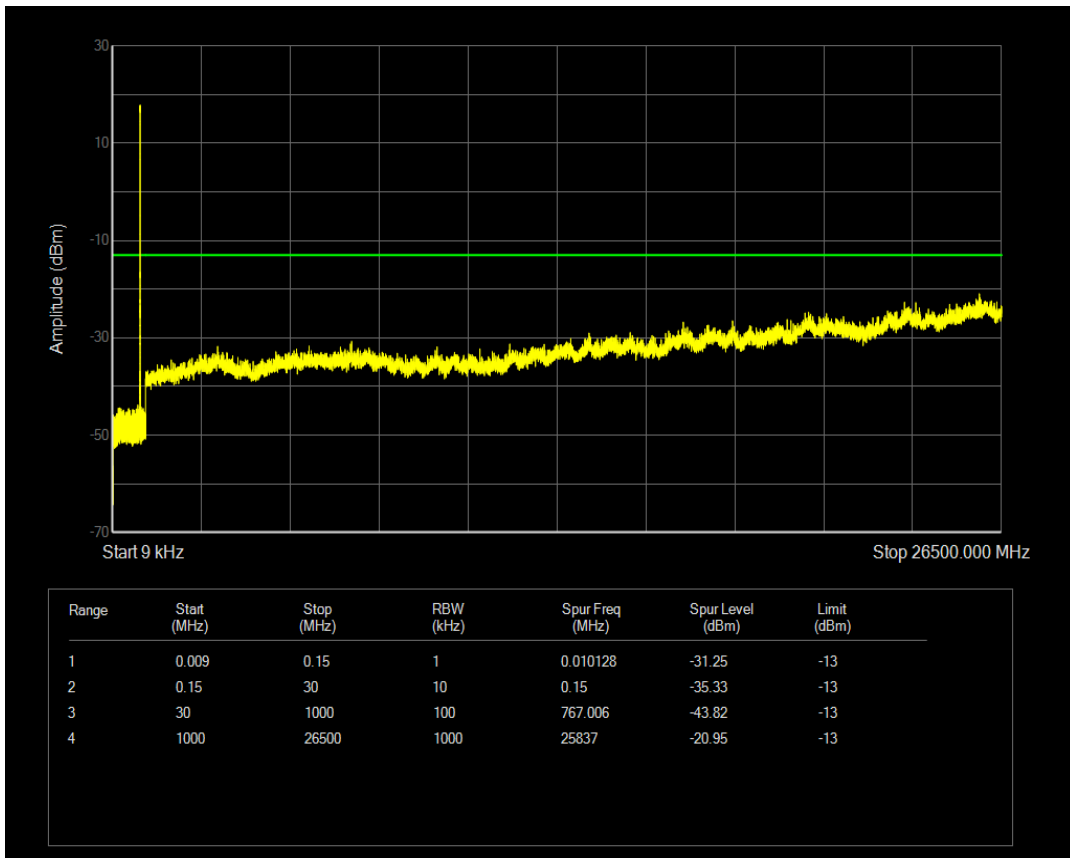

Band5 QPSK BW=1.4MHz Channel=20407 RB Size=6 Position=#0

Band5 16QAM BW=1.4MHz Channel=20407 RB Size=1 Position=#0

Band5 16QAM BW=1.4MHz Channel=20407 RB Size=6 Position=#0

Band5 QPSK BW=1.4MHz Channel=20525 RB Size=1 Position=#0

Band5 QPSK BW=1.4MHz Channel=20525 RB Size=6 Position=#0

Band5 16QAM BW=1.4MHz Channel=20525 RB Size=1 Position=#0

Band5 16QAM BW=1.4MHz Channel=20525 RB Size=6 Position=#0

Band5 QPSK BW=1.4MHz Channel=20643 RB Size=1 Position=#0