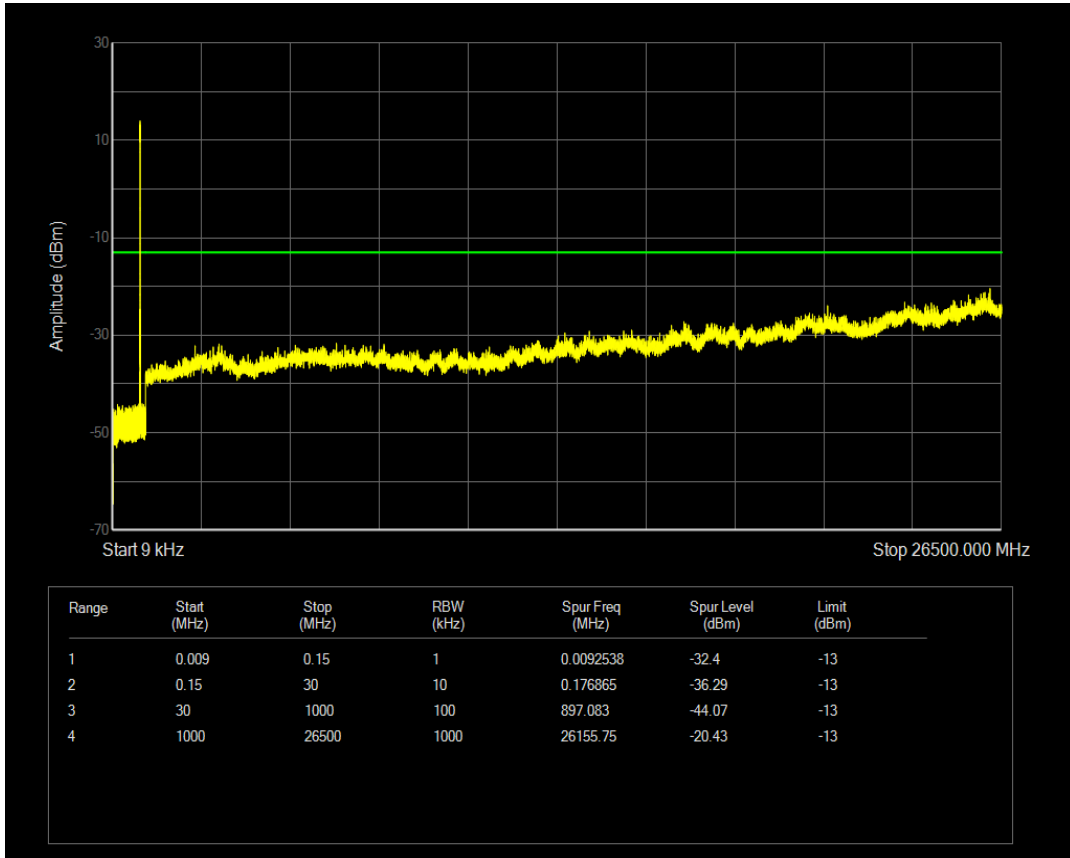

Band5 QPSK BW=5MHz Channel=20425 RB Size=25 Position=#0

Band5 16QAM BW=5MHz Channel=20425 RB Size=1 Position=#0

Band5 16QAM BW=5MHz Channel=20425 RB Size=25 Position=#0

Band5 QPSK BW=5MHz Channel=20525 RB Size=1 Position=#0

Band5 16QAM BW=5MHz Channel=20525 RB Size=1 Position=#0

Band5 QPSK BW=5MHz Channel=20525 RB Size=25 Position=#0

Band5 16QAM BW=5MHz Channel=20525 RB Size=25 Position=#0

Band5 QPSK BW=5MHz Channel=20625 RB Size=1 Position=#0