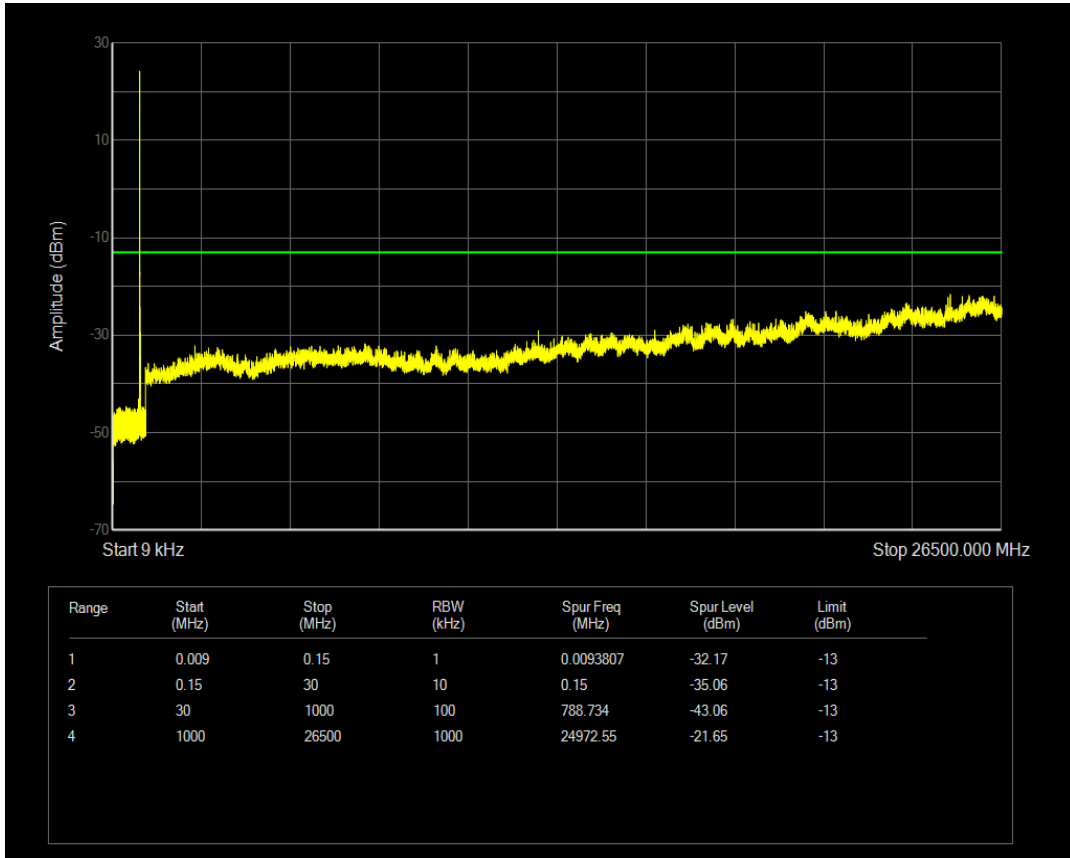

Band5 16QAM BW=3MHz Channel=20415 RB Size=1 Position=#0

Band5 16QAM BW=3MHz Channel=20415 RB Size=15 Position=#0