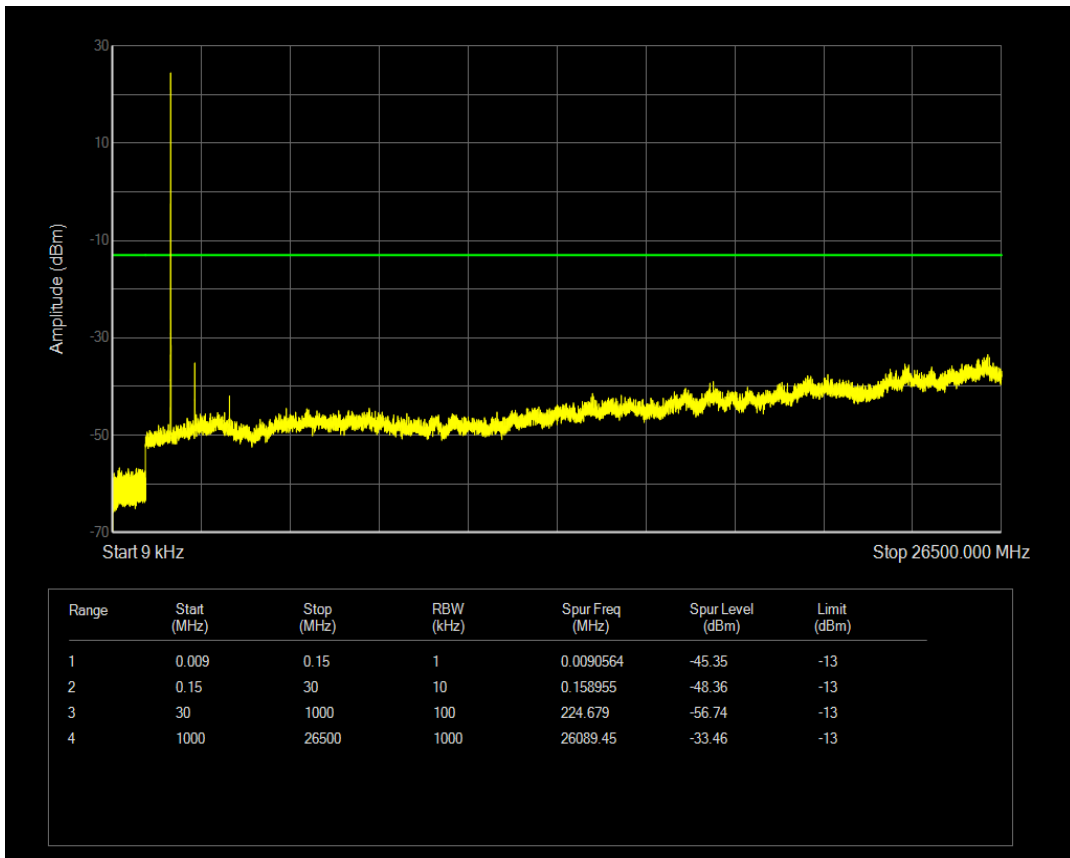

Band4 QPSK BW=5MHz Channel=20175 RB Size=25 Position=#0

Band4 16QAM BW=5MHz Channel=20175 RB Size=25 Position=#0

Band4 QPSK BW=5MHz Channel=20375 RB Size=1 Position=#0

Band4 QPSK BW=5MHz Channel=20375 RB Size=25 Position=#0

Band4 16QAM BW=5MHz Channel=20375 RB Size=1 Position=#0

Band4 16QAM BW=5MHz Channel=20375 RB Size=25 Position=#0

Band4 QPSK BW=10MHz Channel=20000 RB Size=1 Position=#0

Band4 QPSK BW=10MHz Channel=20000 RB Size=50 Position=#0