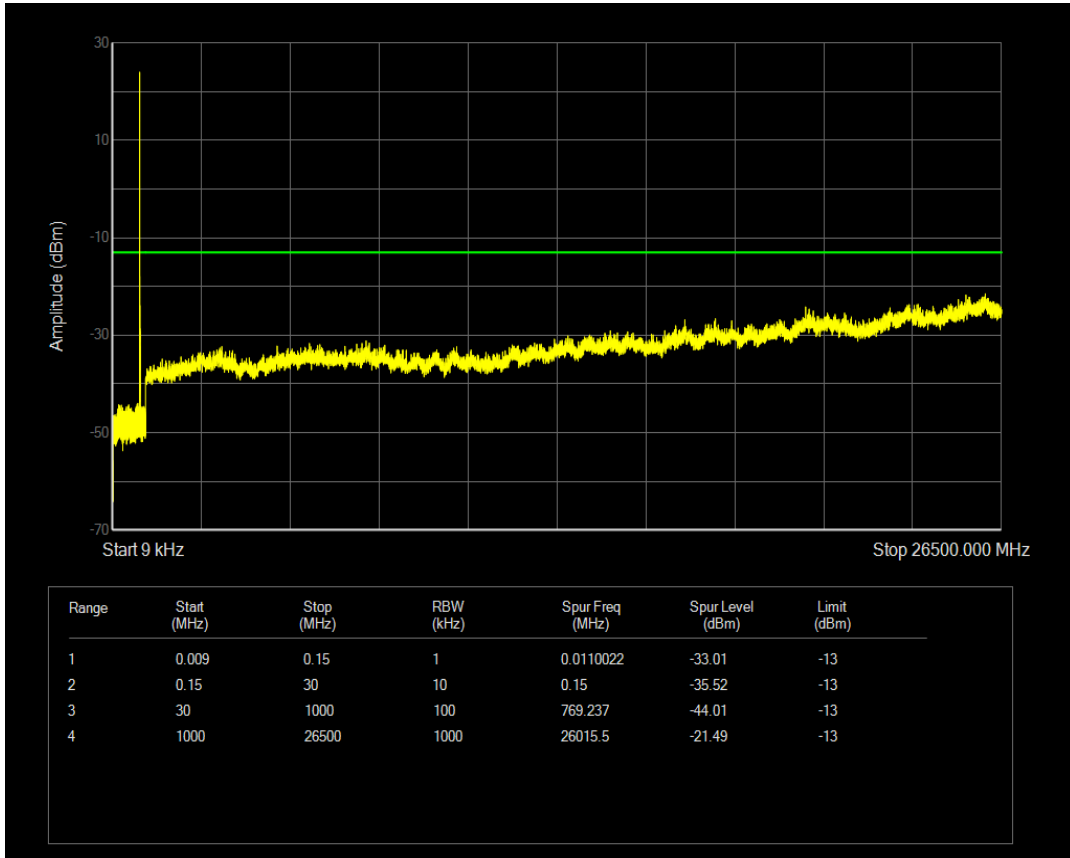

Band5 QPSK BW=1.4MHz Channel=20643 RB Size=6 Position=#0

Band5 16QAM BW=1.4MHz Channel=20643 RB Size=1 Position=#0

Band5 16QAM BW=1.4MHz Channel=20643 RB Size=6 Position=#0

Band5 QPSK BW=3MHz Channel=20415 RB Size=1 Position=#0