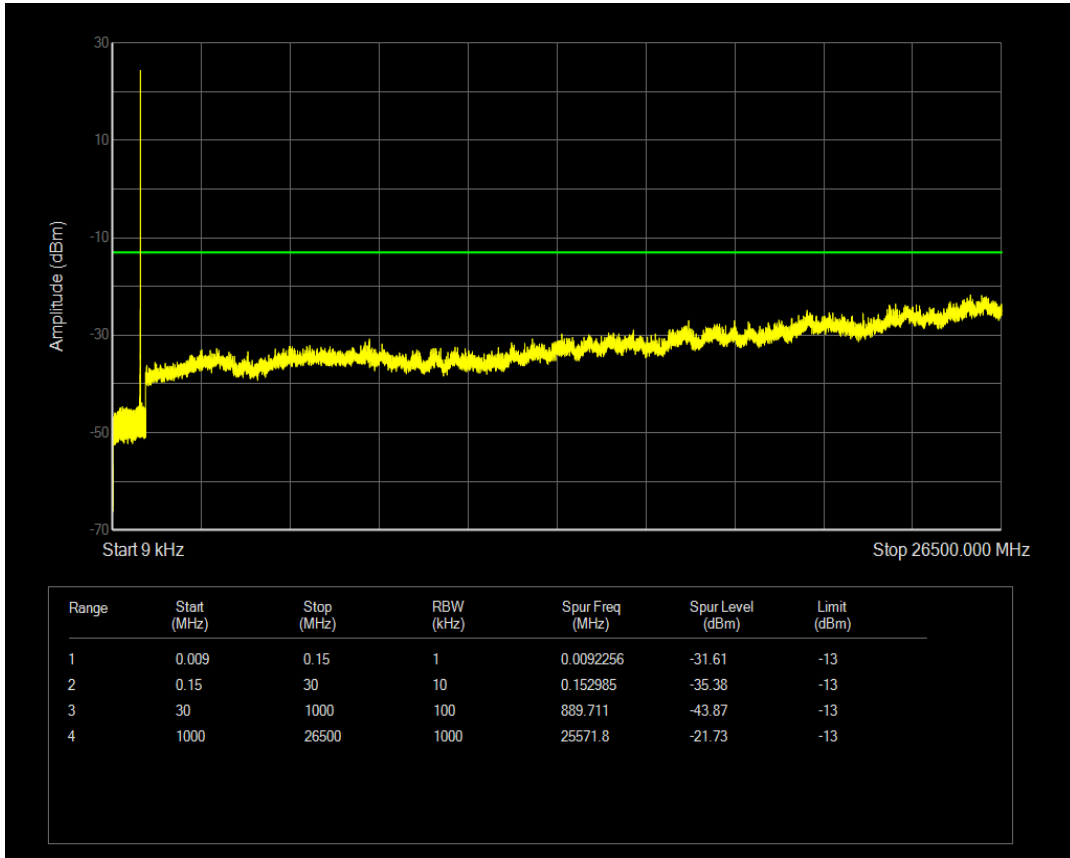

Band5 16QAM BW=3MHz Channel=20635 RB Size=1 Position=#0

Band5 16QAM BW=3MHz Channel=20635 RB Size=15 Position=#0