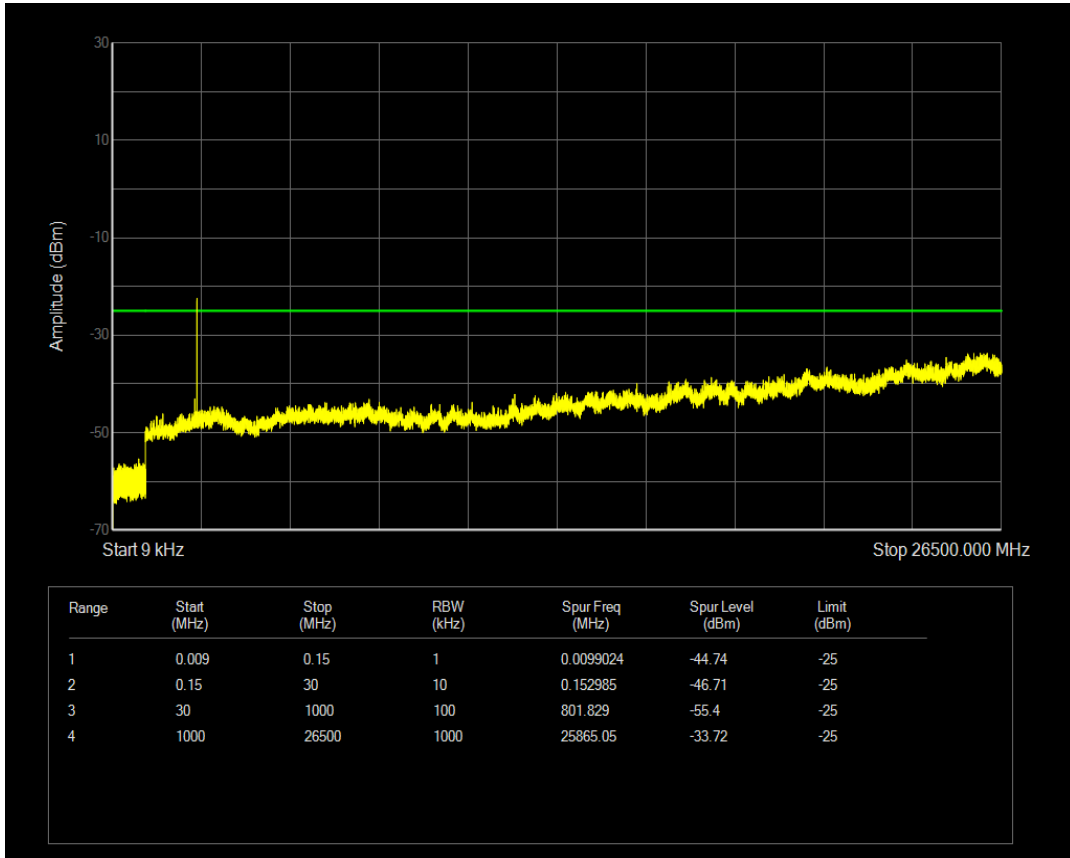

Band7 QPSK BW=5MHz Channel=21100 RB Size=1 Position=#0

Band7 QPSK BW=5MHz Channel=21100 RB Size=25 Position=#0

Band7 16QAM BW=5MHz Channel=21100 RB Size=1 Position=#0

Band7 16QAM BW=5MHz Channel=21100 RB Size=25 Position=#0