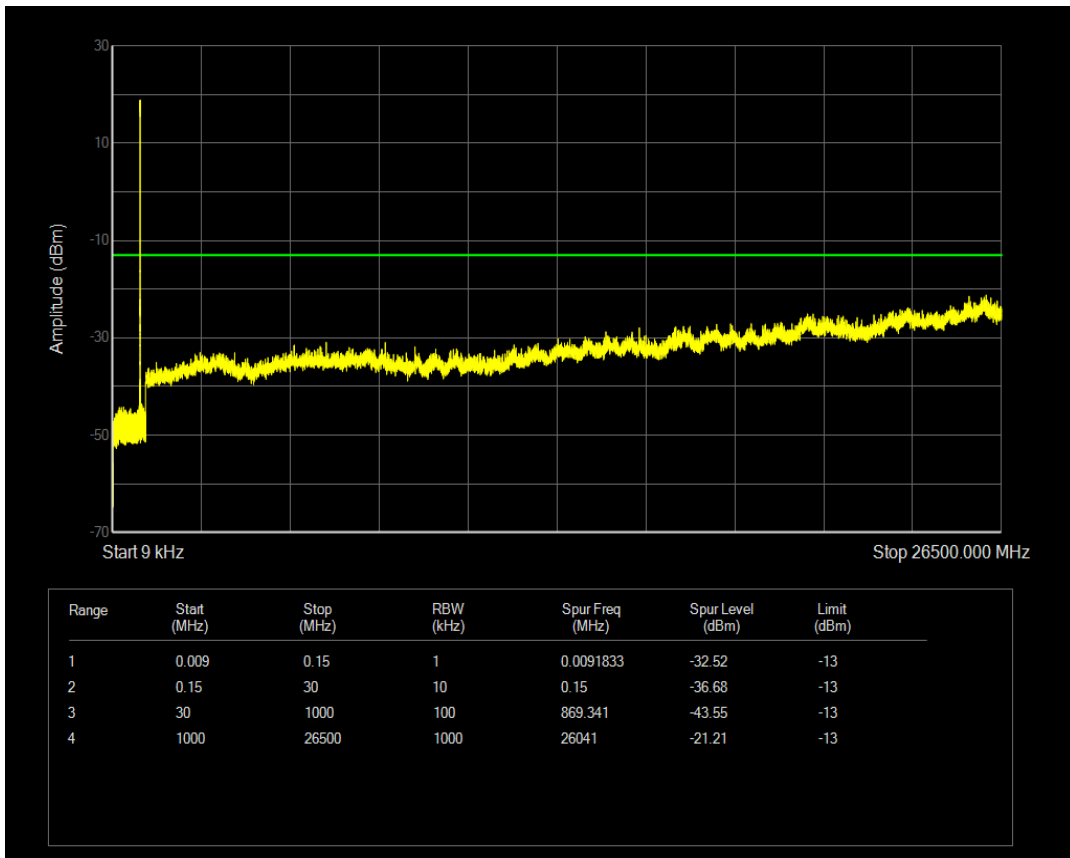

Band5 QPSK BW=1.4MHz Channel=20407 RB Size=6 Position=#0

Band5 16QAM BW=1.4MHz Channel=20407 RB Size=1 Position=#0

Band5 16QAM BW=1.4MHz Channel=20407 RB Size=6 Position=#0

Band5 QPSK BW=1.4MHz Channel=20525 RB Size=1 Position=#0

Band5 QPSK BW=1.4MHz Channel=20525 RB Size=6 Position=#0

Band5 16QAM BW=1.4MHz Channel=20525 RB Size=1 Position=#0

Band5 16QAM BW=1.4MHz Channel=20525 RB Size=6 Position=#0

Band5 QPSK BW=1.4MHz Channel=20643 RB Size=1 Position=#0