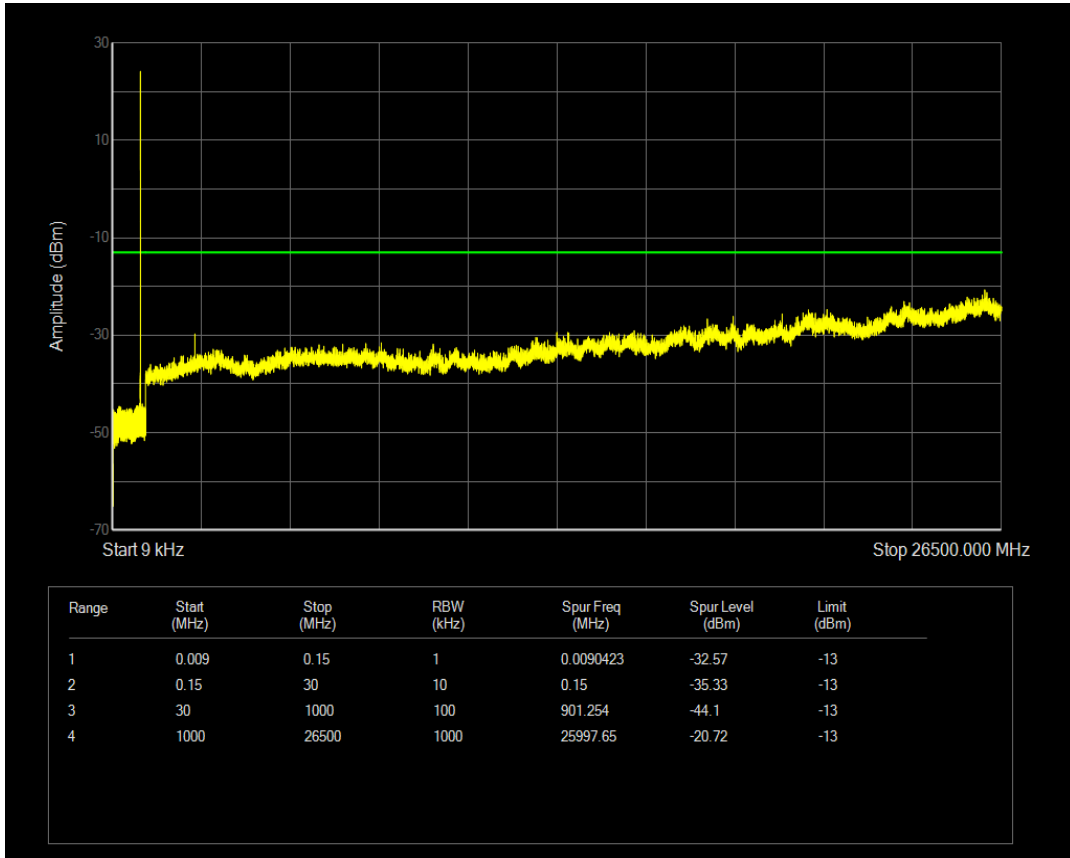

Band5 QPSK BW=1.4MHz Channel=20525 RB Size=6 Position=#0

Band5 16QAM BW=1.4MHz Channel=20525 RB Size=1 Position=#0

Band5 16QAM BW=1.4MHz Channel=20525 RB Size=6 Position=#0

Band5 QPSK BW=1.4MHz Channel=20643 RB Size=1 Position=#0

Band5 QPSK BW=1.4MHz Channel=20643 RB Size=6 Position=#0

Band5 16QAM BW=1.4MHz Channel=20643 RB Size=1 Position=#0

Band5 16QAM BW=1.4MHz Channel=20643 RB Size=6 Position=#0

Band5 QPSK BW=3MHz Channel=20415 RB Size=1 Position=#0