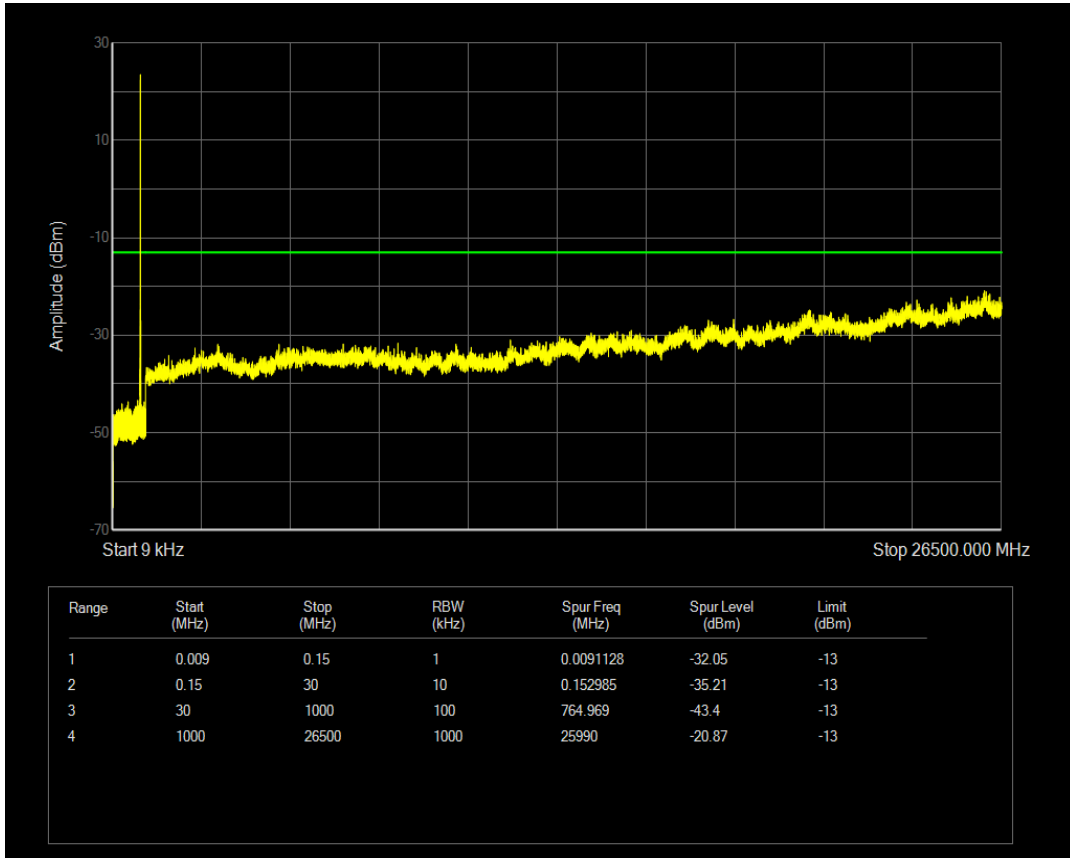

Band5 16QAM BW=5MHz Channel=20525 RB Size=1 Position=#0

Band5 QPSK BW=5MHz Channel=20525 RB Size=25 Position=#0

Band5 16QAM BW=5MHz Channel=20525 RB Size=25 Position=#0

Band5 QPSK BW=5MHz Channel=20625 RB Size=1 Position=#0

Band5 QPSK BW=5MHz Channel=20625 RB Size=25 Position=#0

Band5 16QAM BW=5MHz Channel=20625 RB Size=1 Position=#0

Band5 16QAM BW=5MHz Channel=20625 RB Size=25 Position=#0

Band5 QPSK BW=10MHz Channel=20450 RB Size=1 Position=#0