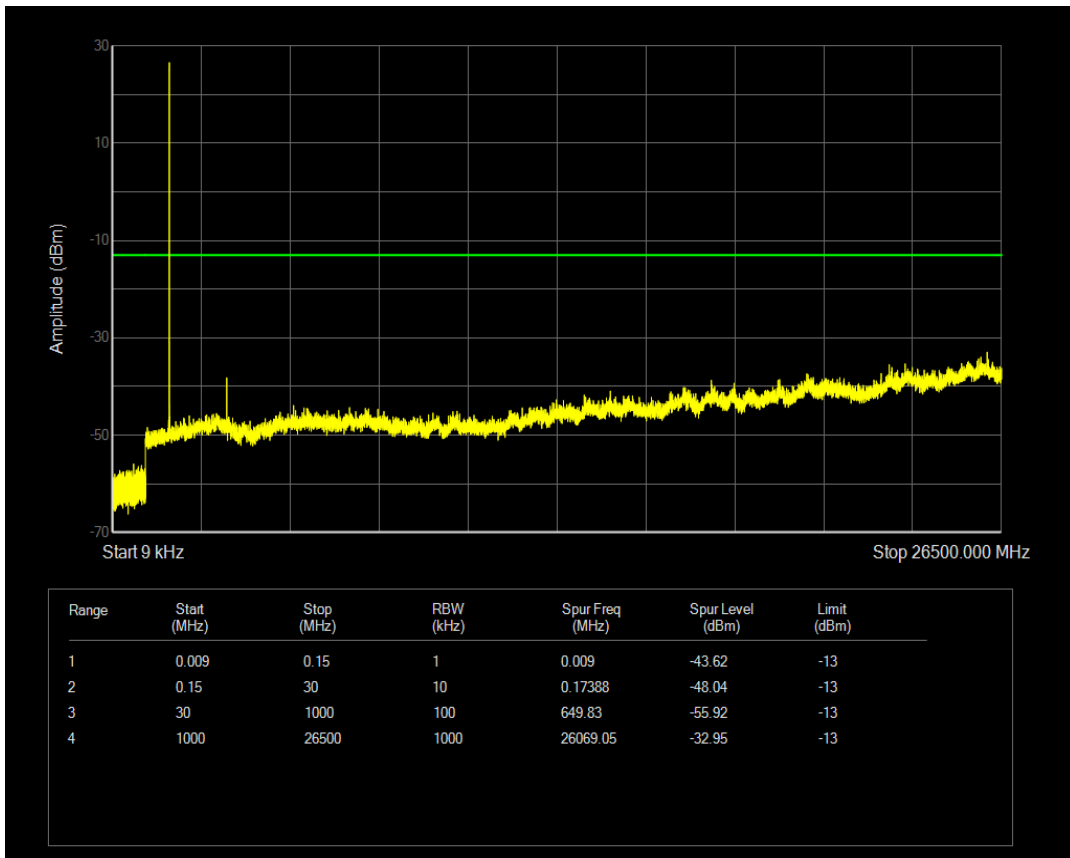

Band4 16QAM BW=1.4MHz Channel=19957 RB Size=1 Position=#0

Band4 16QAM BW=1.4MHz Channel=19957 RB Size=6 Position=#0

Band4 QPSK BW=1.4MHz Channel=20175 RB Size=1 Position=#0

Band4 QPSK BW=1.4MHz Channel=20175 RB Size=6 Position=#0

Band4 16QAM BW=1.4MHz Channel=20175 RB Size=1 Position=#0

Band4 16QAM BW=1.4MHz Channel=20175 RB Size=6 Position=#0

Band4 QPSK BW=1.4MHz Channel=20393 RB Size=1 Position=#0

Band4 QPSK BW=1.4MHz Channel=20393 RB Size=6 Position=#0