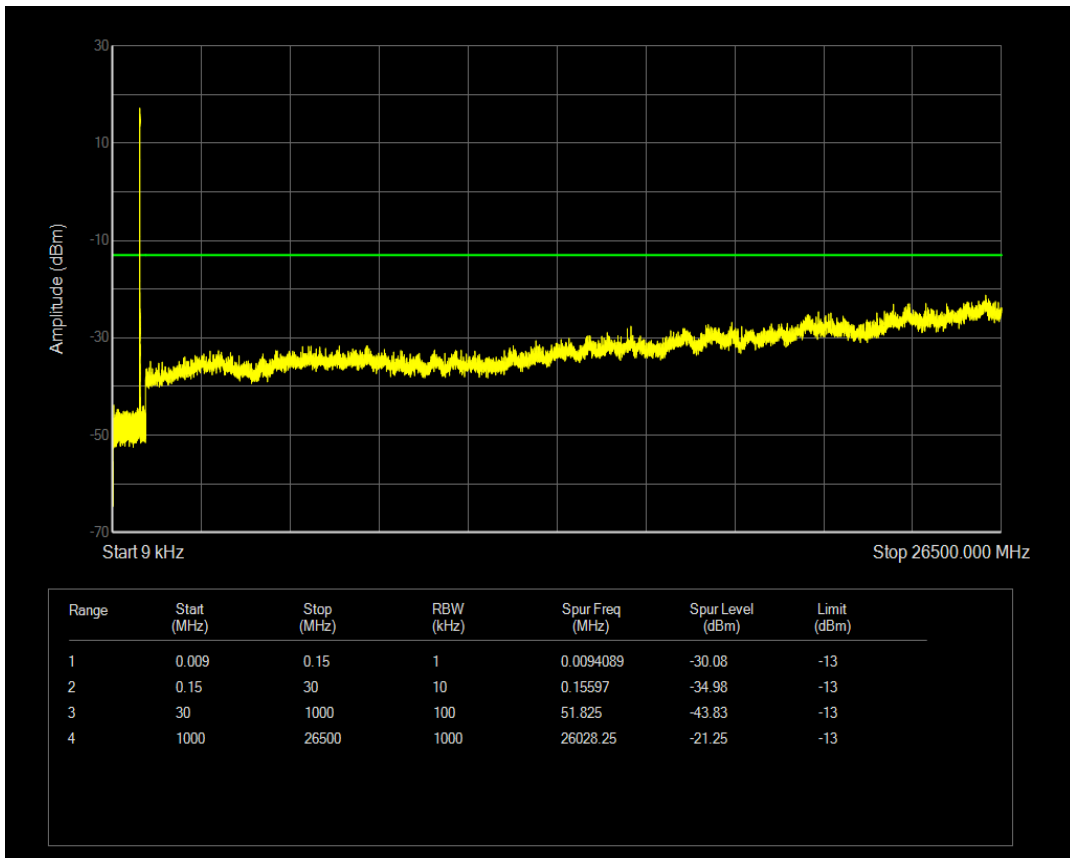

Band5 QPSK BW=3MHz Channel=20415 RB Size=15 Position=#0

Band5 16QAM BW=3MHz Channel=20415 RB Size=1 Position=#0