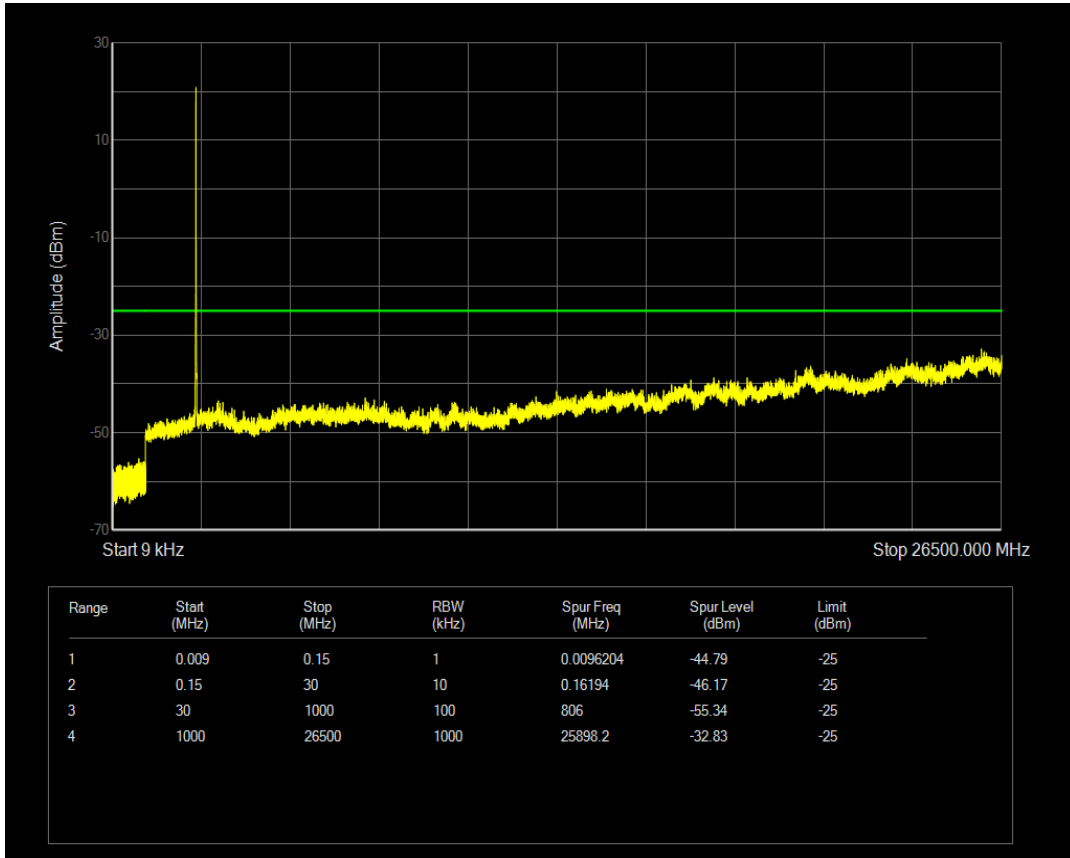

Band5 16QAM BW=10MHz Channel=20525 RB Size=1 Position=#0

Band5 QPSK BW=10MHz Channel=20600 RB Size=1 Position=#0

Band5 QPSK BW=10MHz Channel=20600 RB Size=50 Position=#0

Band5 16QAM BW=10MHz Channel=20600 RB Size=1 Position=#0

Band7 QPSK BW=5MHz Channel=20775 RB Size=1 Position=#0

Band7 QPSK BW=5MHz Channel=20775 RB Size=25 Position=#0

Band7 16QAM BW=5MHz Channel=20775 RB Size=1 Position=#0

Band7 16QAM BW=5MHz Channel=20775 RB Size=25 Position=#0