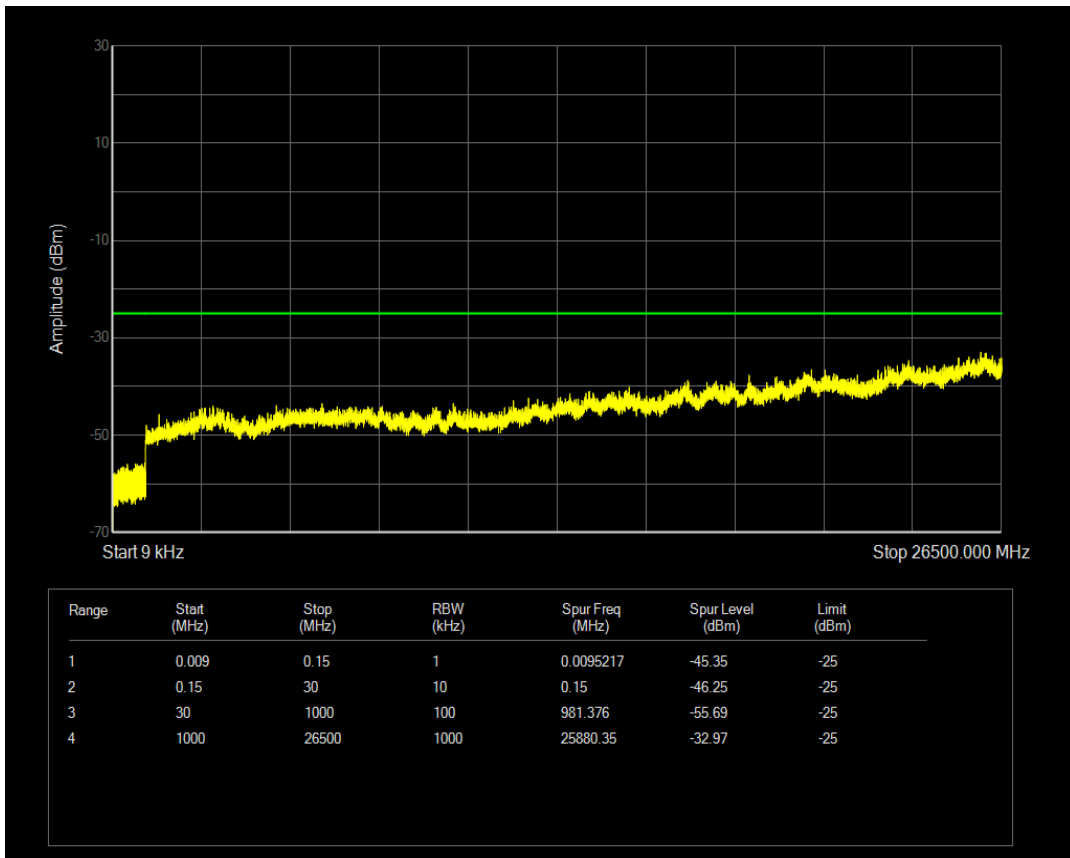

Band7 QPSK BW=5MHz Channel=21425 RB Size=1 Position=#0

Band7 QPSK BW=5MHz Channel=21425 RB Size=25 Position=#0

Band7 16QAM BW=5MHz Channel=21425 RB Size=25 Position=#0

Band7 16QAM BW=5MHz Channel=21425 RB Size=1 Position=#0

Band7 QPSK BW=10MHz Channel=20800 RB Size=1 Position=#0

Band7 QPSK BW=10MHz Channel=20800 RB Size=50 Position=#0

Band7 16QAM BW=10MHz Channel=20800 RB Size=1 Position=#0

Band7 QPSK BW=10MHz Channel=21100 RB Size=1 Position=#0