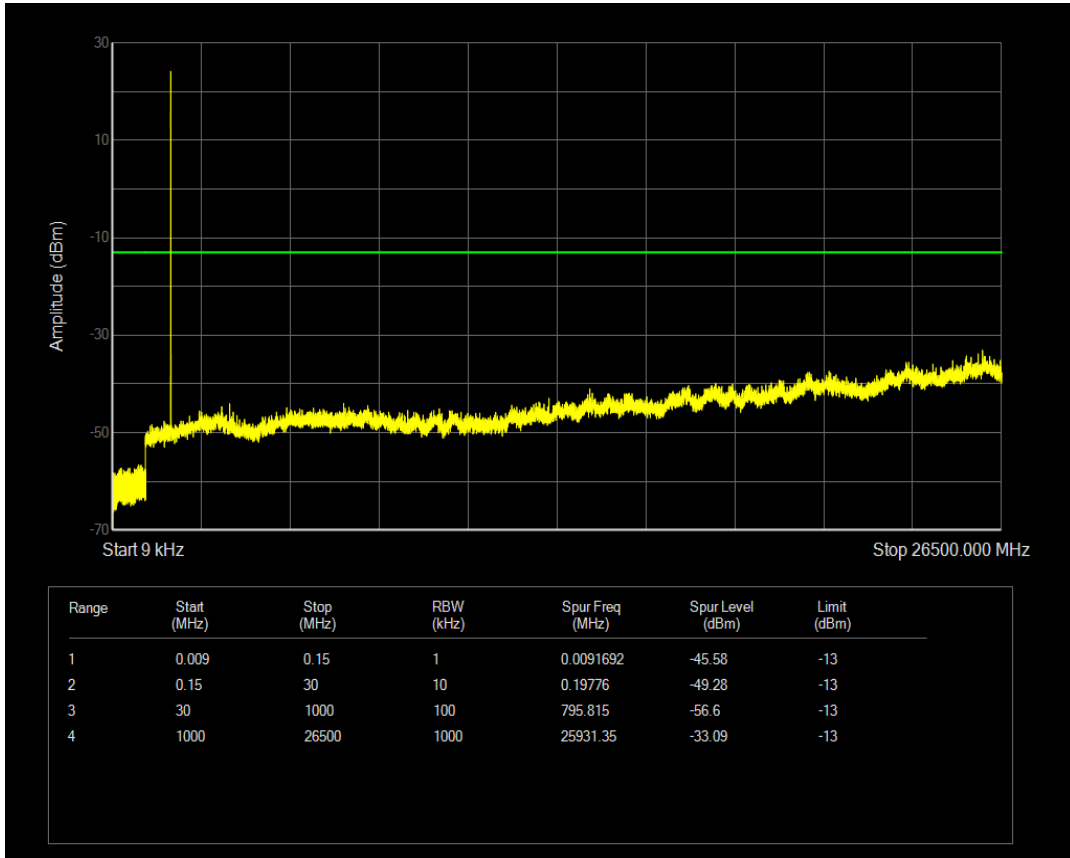

Band4 16QAM BW=1.4MHz Channel=19957 RB Size=1 Position=#0

Band4 16QAM BW=1.4MHz Channel=19957 RB Size=6 Position=#0

Band4 QPSK BW=1.4MHz Channel=20175 RB Size=1 Position=#0

Band4 QPSK BW=1.4MHz Channel=20175 RB Size=6 Position=#0

Band4 16QAM BW=1.4MHz Channel=20175 RB Size=1 Position=#0

Band4 16QAM BW=1.4MHz Channel=20175 RB Size=6 Position=#0

Band4 QPSK BW=1.4MHz Channel=20393 RB Size=1 Position=#0

Band4 QPSK BW=1.4MHz Channel=20393 RB Size=6 Position=#0

Band4 16QAM BW=1.4MHz Channel=20393 RB Size=1 Position=#0

Band4 16QAM BW=1.4MHz Channel=20393 RB Size=6 Position=#0

Band4 QPSK BW=3MHz Channel=19965 RB Size=1 Position=#0

Band4 QPSK BW=3MHz Channel=19965 RB Size=15 Position=#0