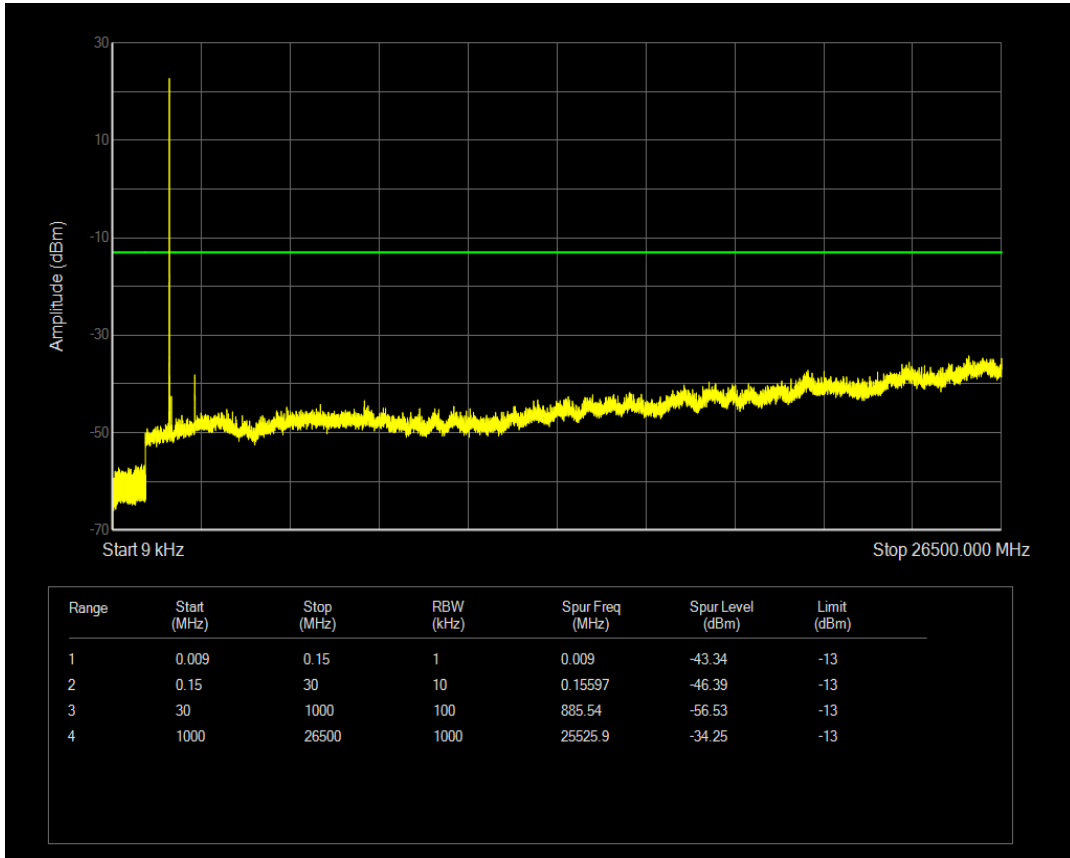

Band4 16QAM BW=3MHz Channel=19965 RB Size=15 Position=#0

Band4 QPSK BW=3MHz Channel=20175 RB Size=1 Position=#0