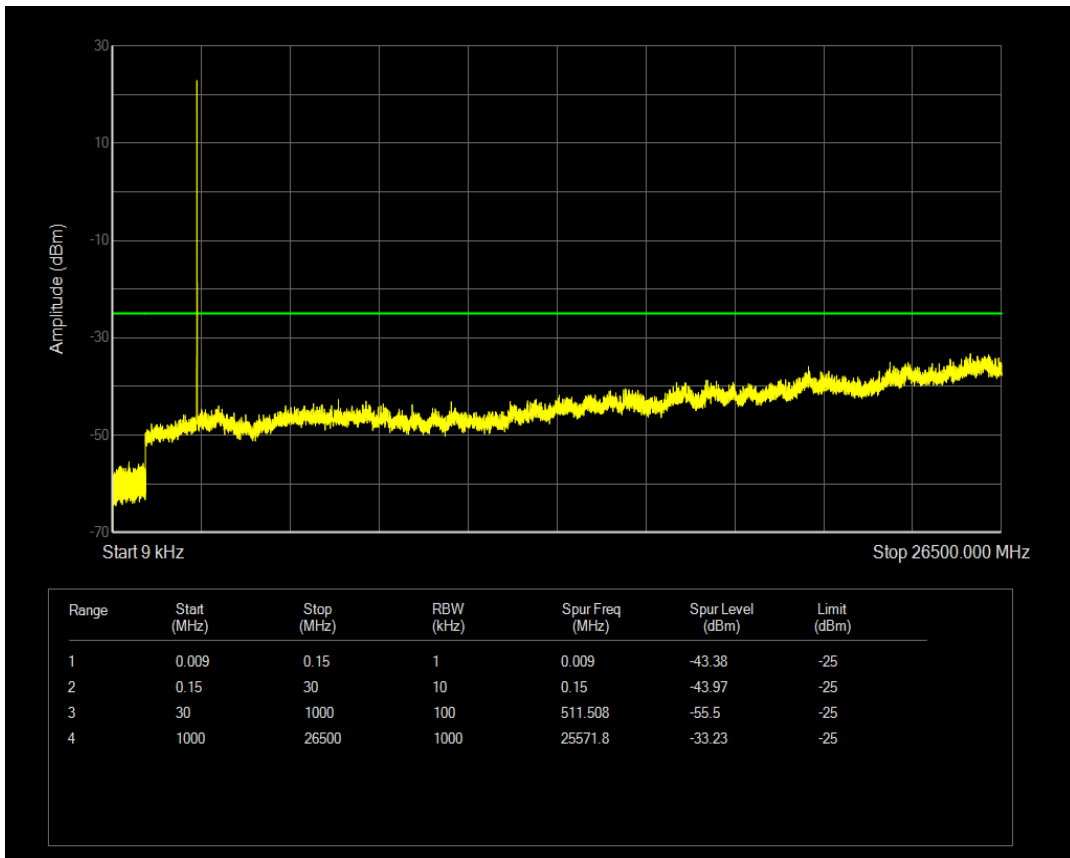

Band7 16QAM BW=5MHz Channel=21100 RB Size=1 Position=#0

Band7 16QAM BW=5MHz Channel=21100 RB Size=25 Position=#0