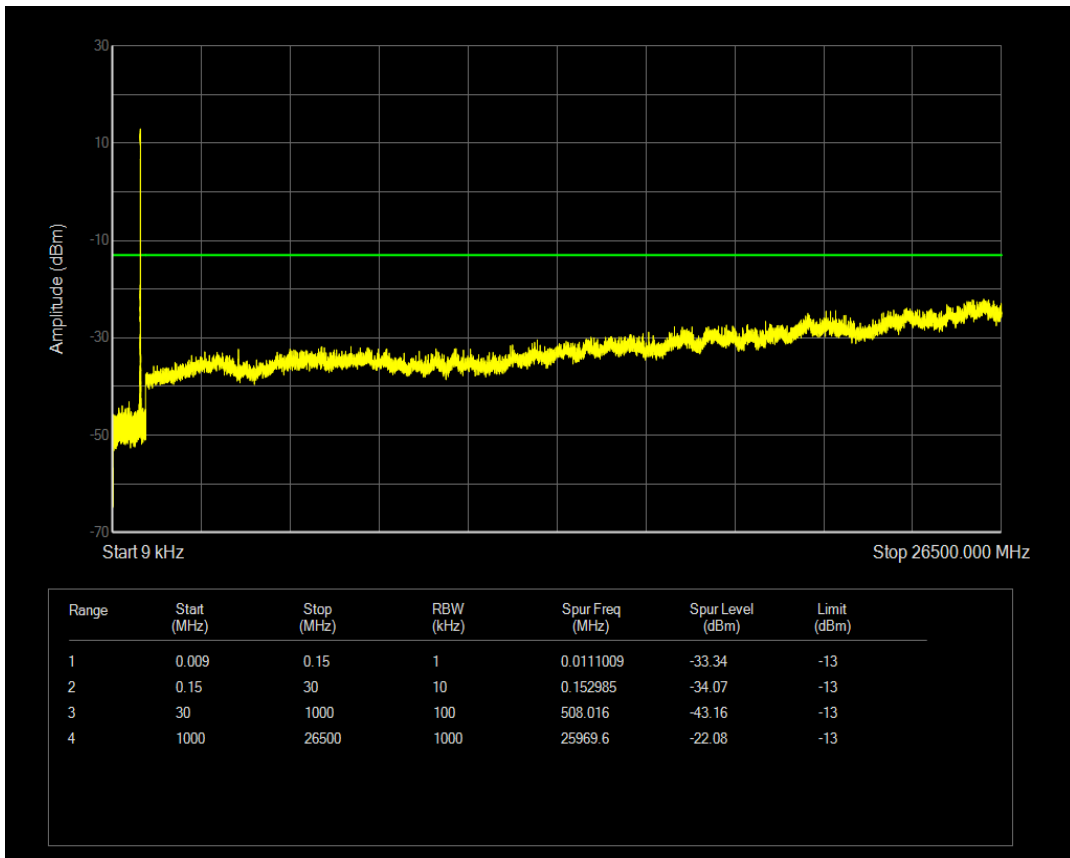

Band5 16QAM BW=5MHz Channel=20525 RB Size=1 Position=#0

Band5 QPSK BW=5MHz Channel=20525 RB Size=25 Position=#0

Band5 16QAM BW=5MHz Channel=20525 RB Size=25 Position=#0

Band5 QPSK BW=5MHz Channel=20625 RB Size=1 Position=#0

Band5 QPSK BW=5MHz Channel=20625 RB Size=25 Position=#0

Band5 16QAM BW=5MHz Channel=20625 RB Size=1 Position=#0

Band5 16QAM BW=5MHz Channel=20625 RB Size=25 Position=#0

Band5 QPSK BW=10MHz Channel=20450 RB Size=1 Position=#0