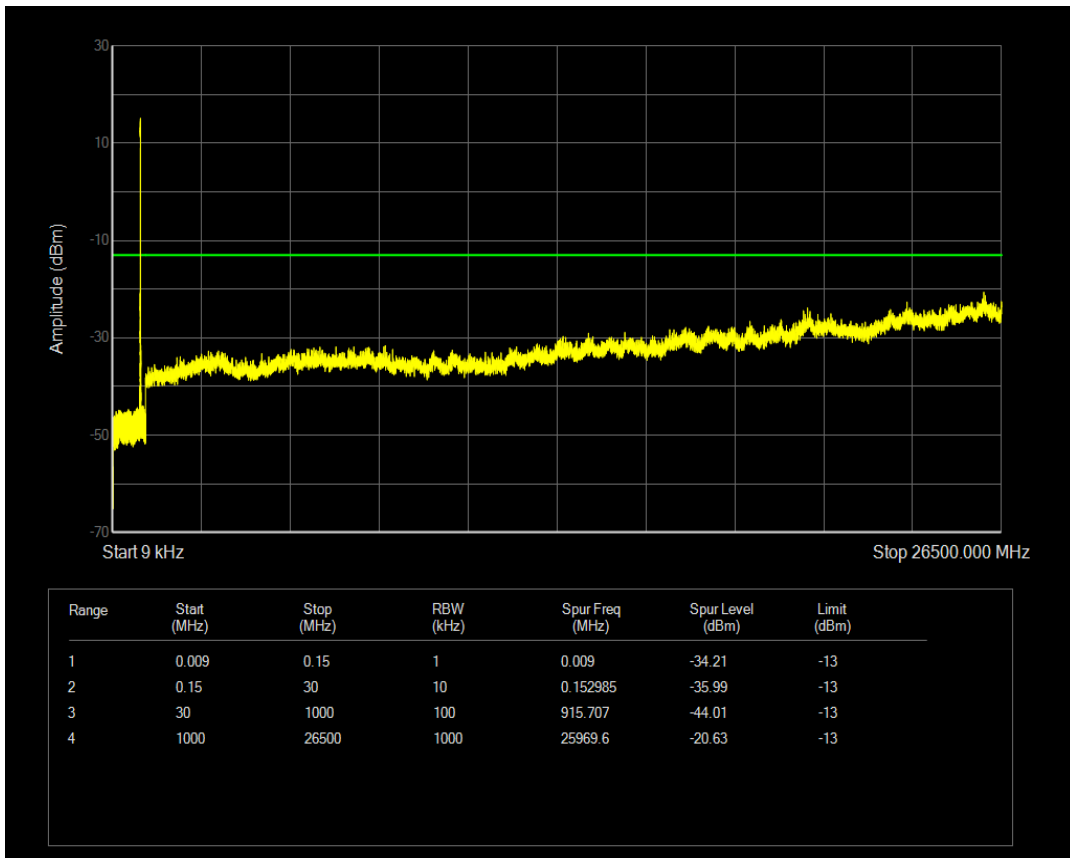

Band5 16QAM BW=5MHz Channel=20525 RB Size=1 Position=#0

Band5 QPSK BW=5MHz Channel=20525 RB Size=25 Position=#0

Band5 16QAM BW=5MHz Channel=20525 RB Size=25 Position=#0

Band5 QPSK BW=5MHz Channel=20625 RB Size=1 Position=#0

Band5 QPSK BW=5MHz Channel=20625 RB Size=25 Position=#0

Band5 16QAM BW=5MHz Channel=20625 RB Size=1 Position=#0

Band5 16QAM BW=5MHz Channel=20625 RB Size=25 Position=#0

Band5 QPSK BW=10MHz Channel=20450 RB Size=1 Position=#0