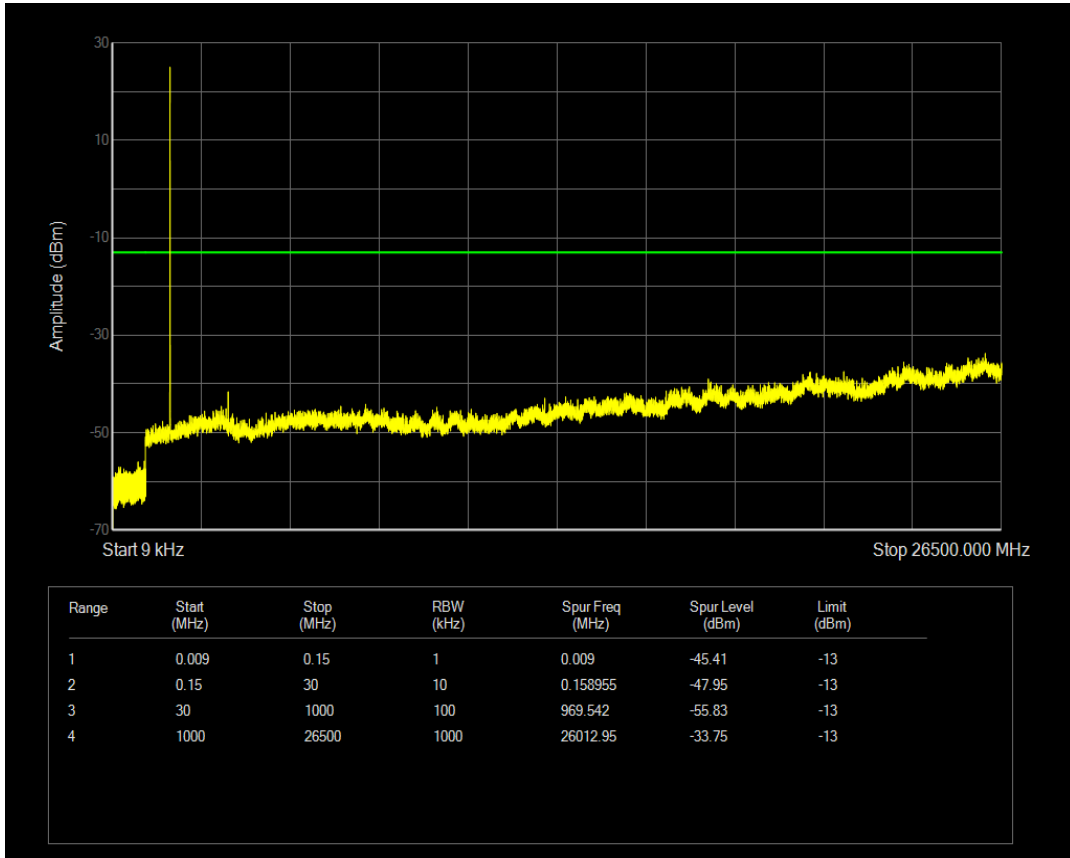

Band4 16QAM BW=3MHz Channel=19965 RB Size=1 Position=#0

Band4 16QAM BW=3MHz Channel=19965 RB Size=15 Position=#0

Band4 QPSK BW=3MHz Channel=20175 RB Size=1 Position=#0

Band4 16QAM BW=3MHz Channel=20175 RB Size=1 Position=#0