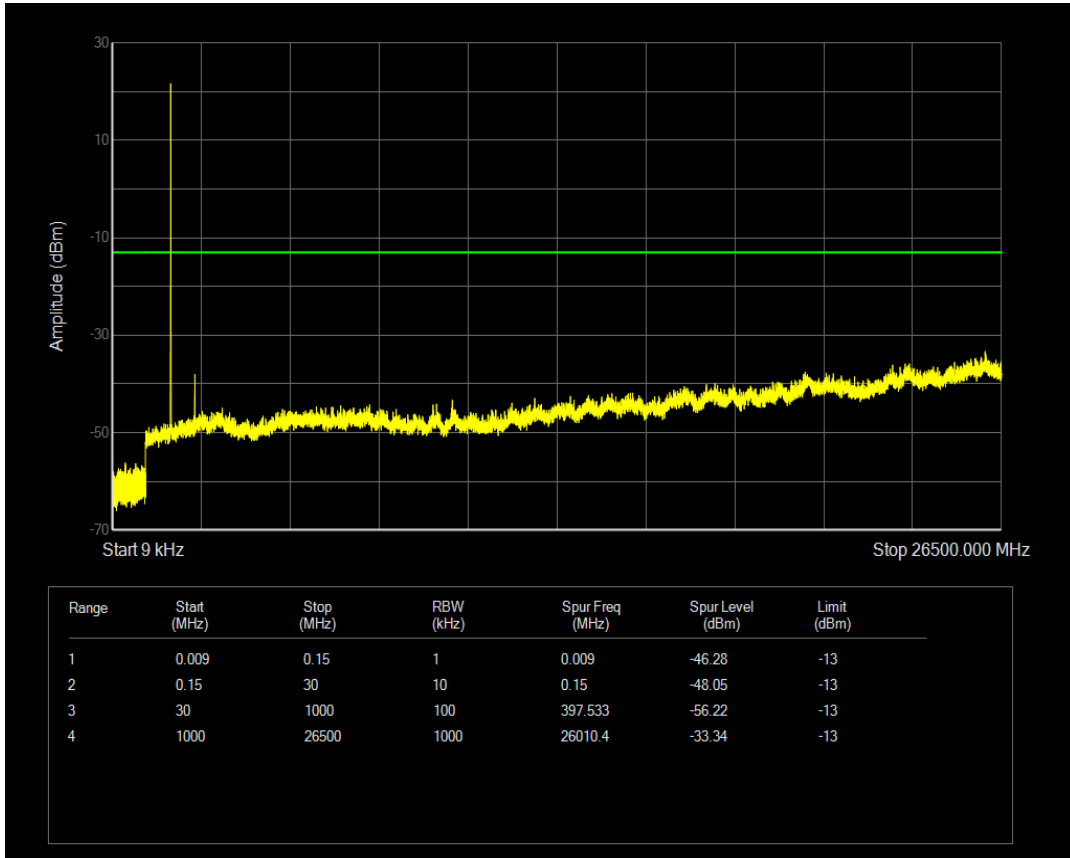

Band4 QPSK BW=3MHz Channel=20175 RB Size=15 Position=#0

Band4 16QAM BW=3MHz Channel=20175 RB Size=15 Position=#0

Band4 QPSK BW=3MHz Channel=20385 RB Size=1 Position=#0

Band4 QPSK BW=3MHz Channel=20385 RB Size=15 Position=#0