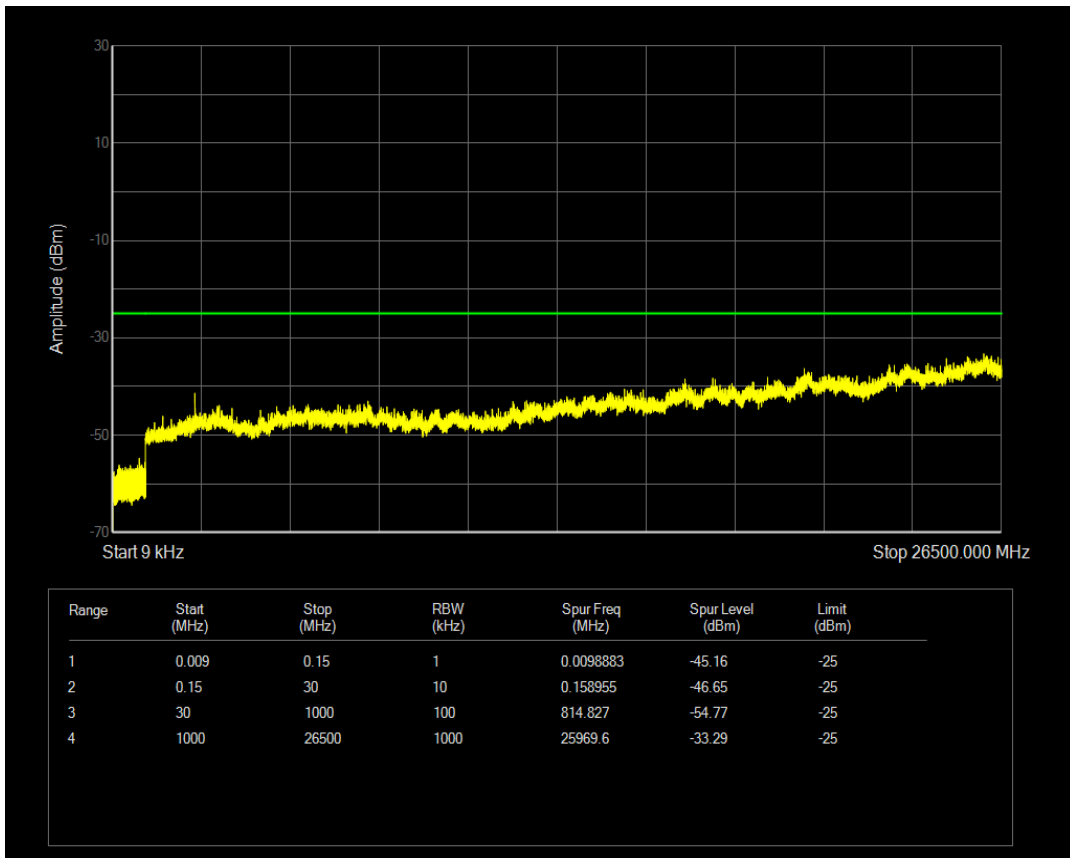

Band7 QPSK BW=5MHz Channel=21425 RB Size=1 Position=#0

Band7 QPSK BW=5MHz Channel=21425 RB Size=25 Position=#0

Band7 16QAM BW=5MHz Channel=21425 RB Size=25 Position=#0

Band7 16QAM BW=5MHz Channel=21425 RB Size=1 Position=#0

Band7 QPSK BW=10MHz Channel=20800 RB Size=1 Position=#0

Band7 QPSK BW=10MHz Channel=20800 RB Size=50 Position=#0

Band7 16QAM BW=10MHz Channel=20800 RB Size=1 Position=#0

Band7 QPSK BW=10MHz Channel=21100 RB Size=1 Position=#0