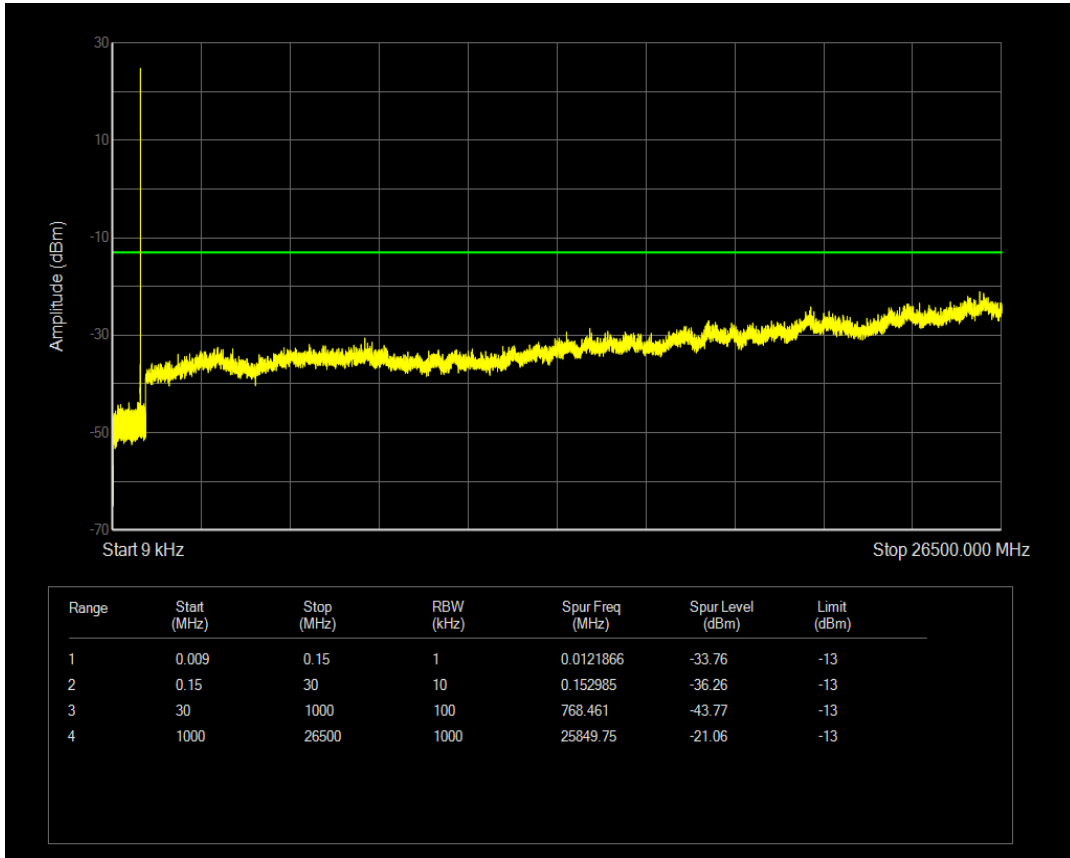

Band5 QPSK BW=1.4MHz Channel=20525 RB Size=6 Position=#0

Band5 16QAM BW=1.4MHz Channel=20525 RB Size=1 Position=#0

Band5 16QAM BW=1.4MHz Channel=20525 RB Size=6 Position=#0

Band5 QPSK BW=1.4MHz Channel=20643 RB Size=1 Position=#0

Band5 QPSK BW=1.4MHz Channel=20643 RB Size=6 Position=#0

Band5 16QAM BW=1.4MHz Channel=20643 RB Size=1 Position=#0

Band5 16QAM BW=1.4MHz Channel=20643 RB Size=6 Position=#0

Band5 QPSK BW=3MHz Channel=20415 RB Size=1 Position=#0