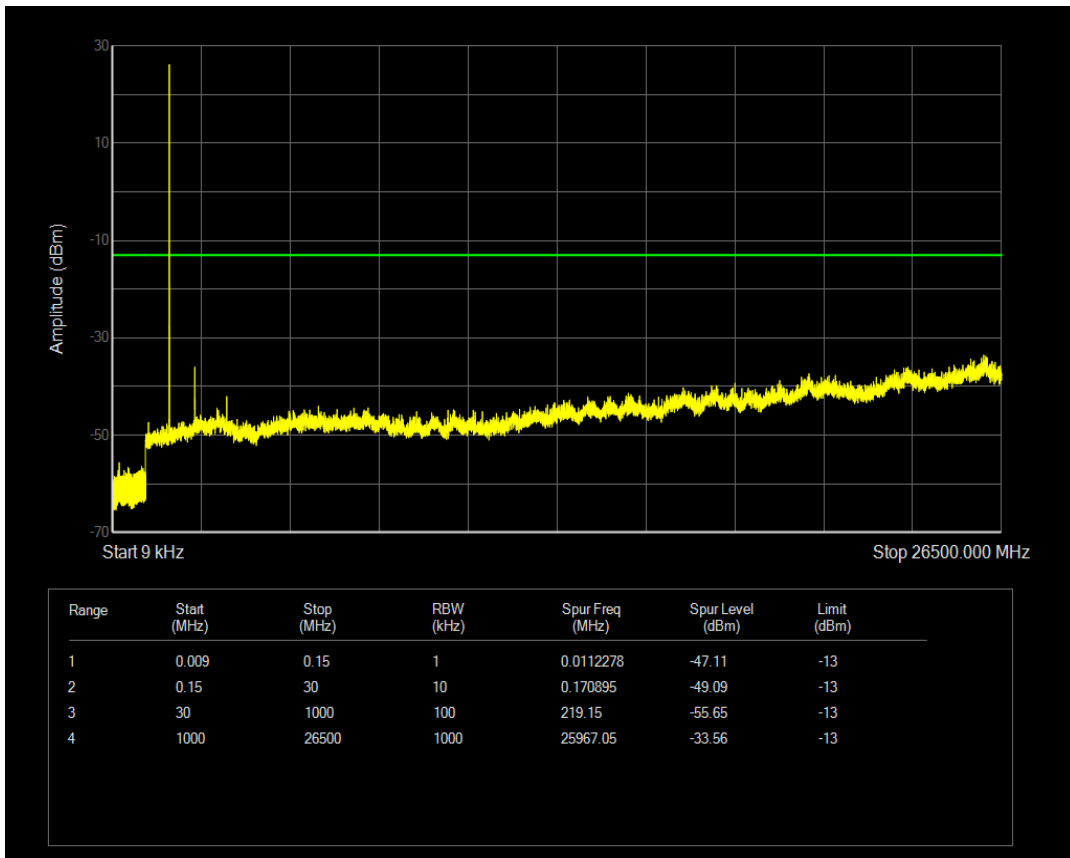

Band4 16QAM BW=3MHz Channel=19965 RB Size=1 Position=#0

Band4 16QAM BW=3MHz Channel=19965 RB Size=15 Position=#0