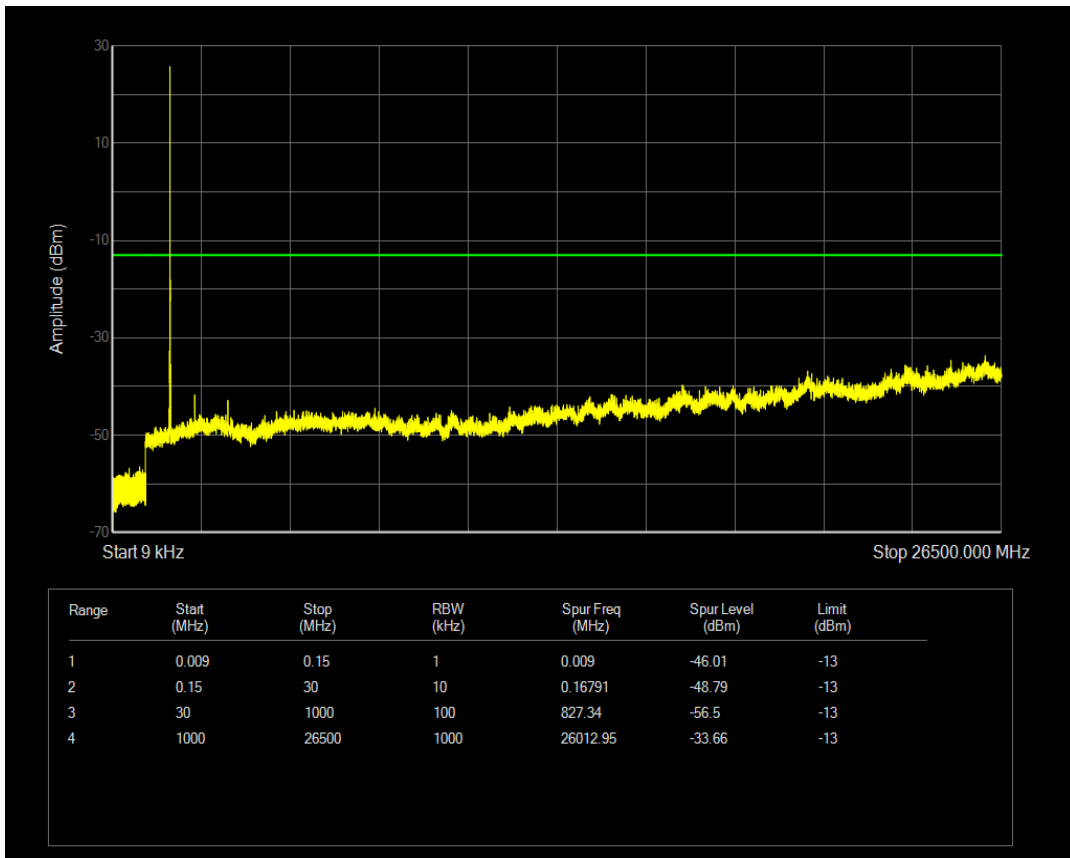

Band4 16QAM BW=5MHz Channel=20375 RB Size=1 Position=#0

Band4 16QAM BW=5MHz Channel=20375 RB Size=25 Position=#0

Band4 QPSK BW=10MHz Channel=20000 RB Size=1 Position=#0

Band4 QPSK BW=10MHz Channel=20000 RB Size=50 Position=#0

Band4 16QAM BW=10MHz Channel=20000 RB Size=1 Position=#0

Band4 QPSK BW=10MHz Channel=20175 RB Size=1 Position=#0

Band4 16QAM BW=10MHz Channel=20175 RB Size=1 Position=#0

Band4 QPSK BW=10MHz Channel=20175 RB Size=50 Position=#0