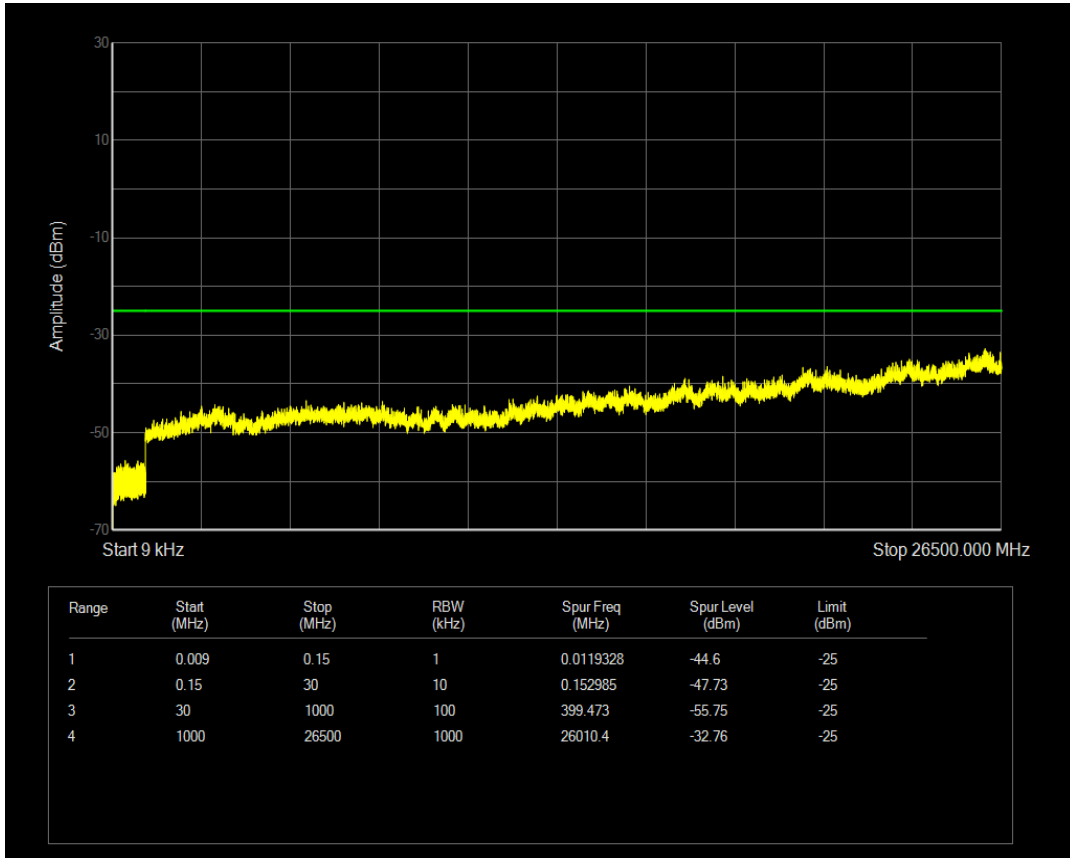

Band7 QPSK BW=5MHz Channel=21100 RB Size=25 Position=#0

Band7 16QAM BW=5MHz Channel=21100 RB Size=1 Position=#0