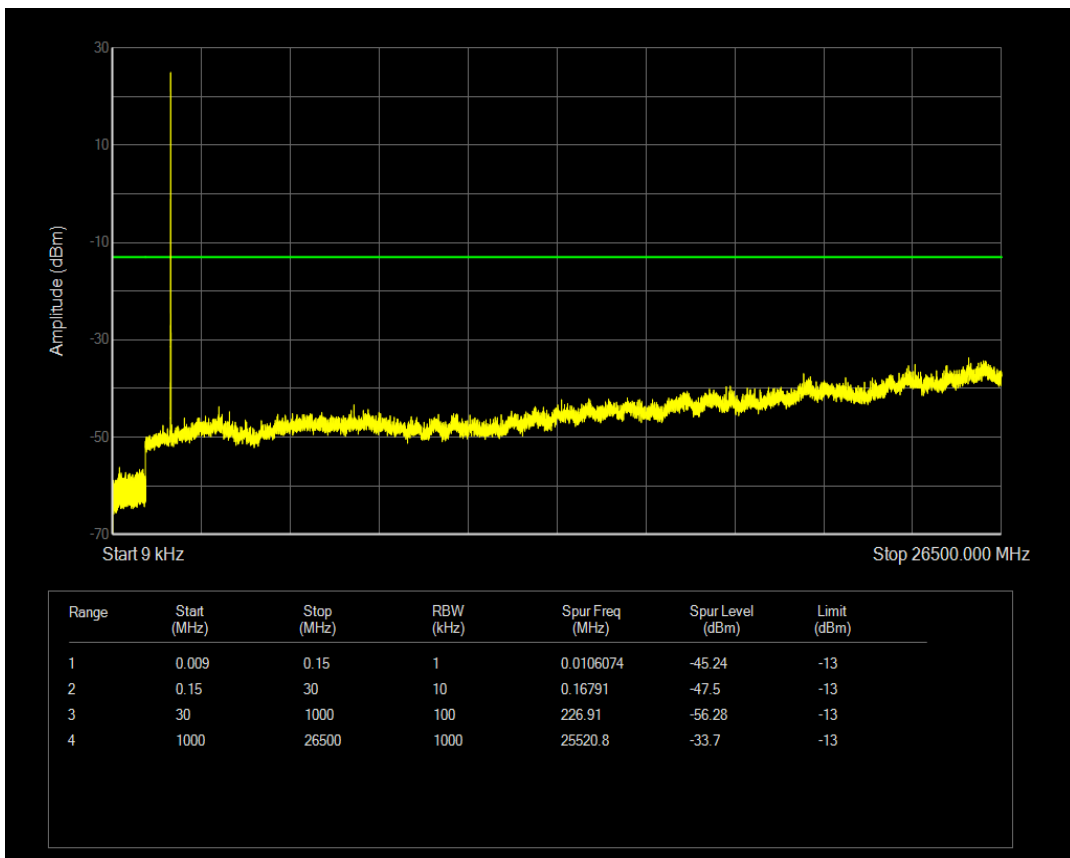

Band4 QPSK BW=5MHz Channel=20375 RB Size=1 Position=#0

Band4 QPSK BW=5MHz Channel=20375 RB Size=25 Position=#0