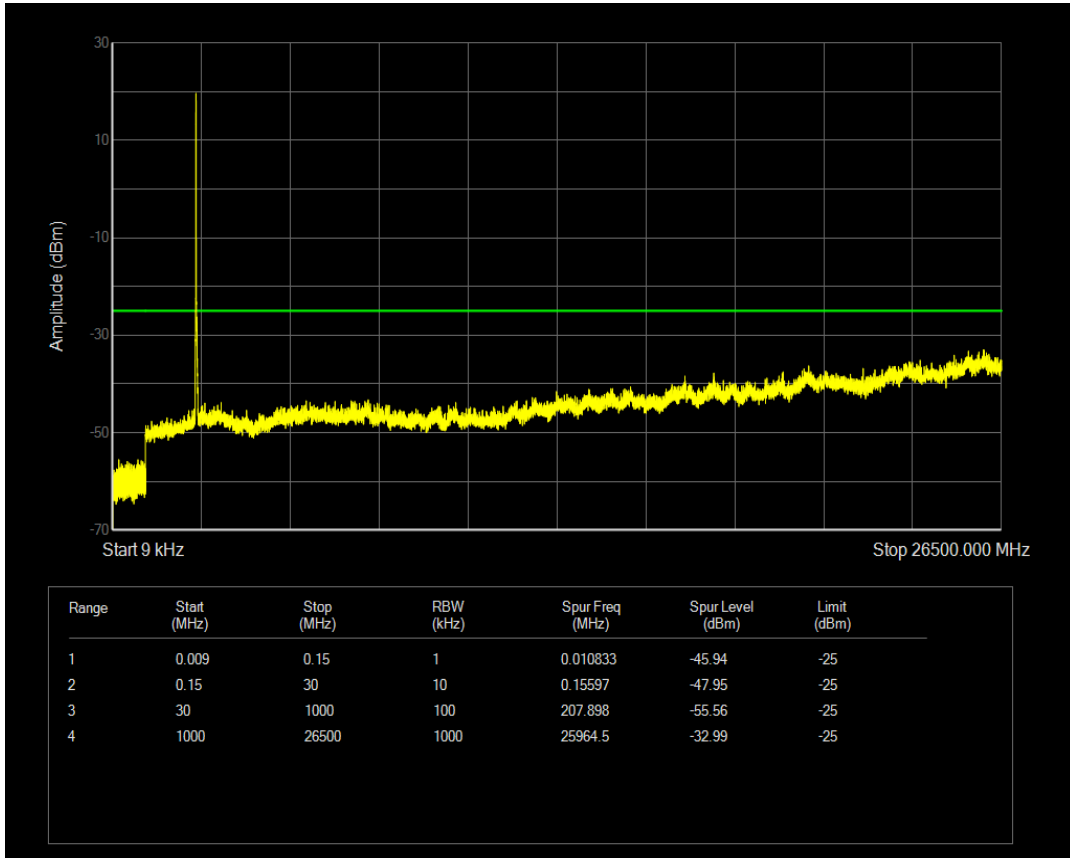

Band7 QPSK BW=5MHz Channel=21425 RB Size=1 Position=#0

Band7 QPSK BW=5MHz Channel=21425 RB Size=25 Position=#0

Band7 16QAM BW=5MHz Channel=21425 RB Size=25 Position=#0

Band7 16QAM BW=5MHz Channel=21425 RB Size=1 Position=#0

Band7 QPSK BW=10MHz Channel=20800 RB Size=1 Position=#0

Band7 QPSK BW=10MHz Channel=20800 RB Size=50 Position=#0

Band7 16QAM BW=10MHz Channel=20800 RB Size=1 Position=#0

Band7 QPSK BW=10MHz Channel=21100 RB Size=1 Position=#0