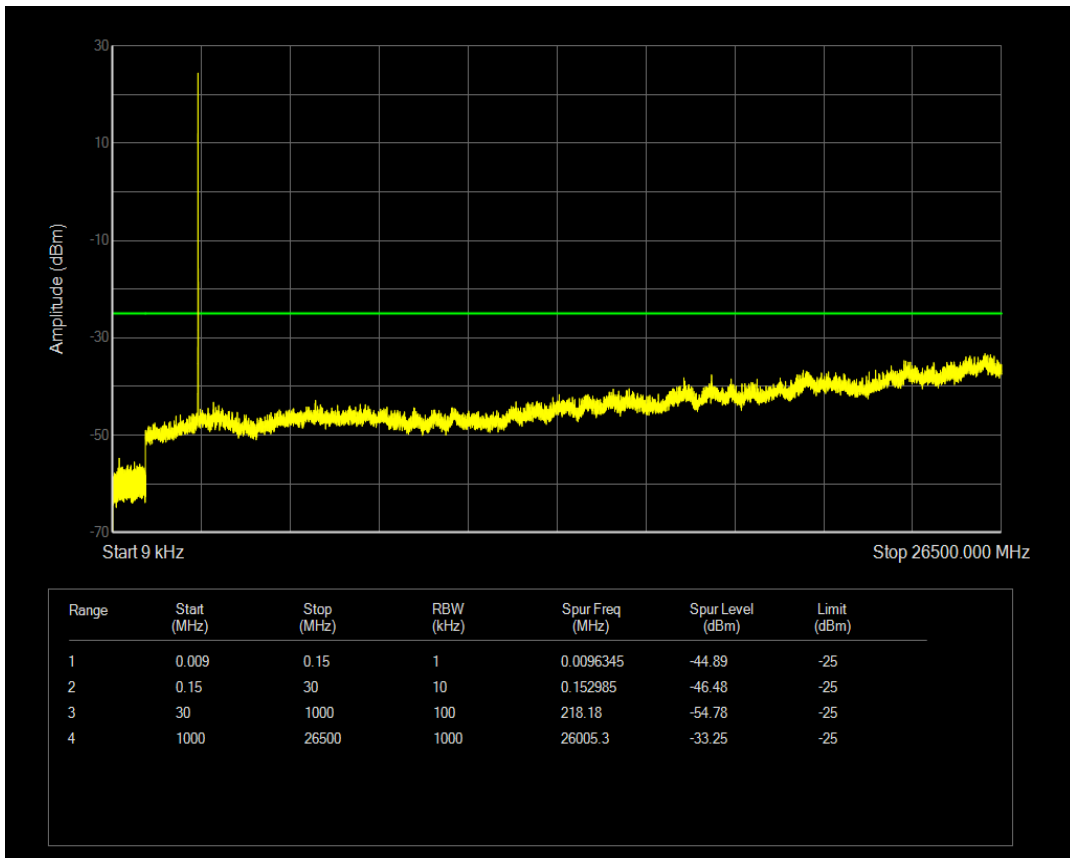

Band7 QPSK BW=5MHz Channel=21425 RB Size=1 Position=#0

Band7 QPSK BW=5MHz Channel=21425 RB Size=25 Position=#0