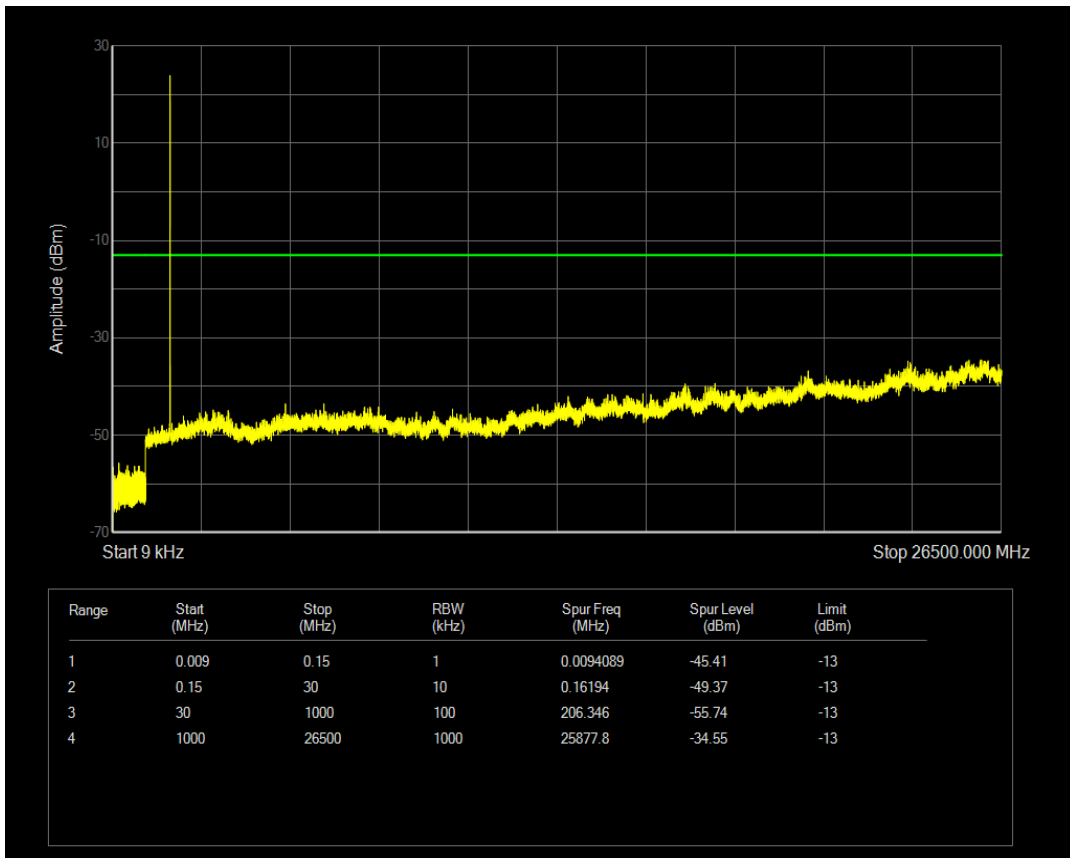

Band4 16QAM BW=1.4MHz Channel=19957 RB Size=1 Position=#0

Band4 16QAM BW=1.4MHz Channel=19957 RB Size=6 Position=#0

Band4 QPSK BW=1.4MHz Channel=20175 RB Size=1 Position=#0

Band4 QPSK BW=1.4MHz Channel=20175 RB Size=6 Position=#0

Band4 16QAM BW=1.4MHz Channel=20175 RB Size=1 Position=#0

Band4 16QAM BW=1.4MHz Channel=20175 RB Size=6 Position=#0

Band4 QPSK BW=1.4MHz Channel=20393 RB Size=1 Position=#0

Band4 QPSK BW=1.4MHz Channel=20393 RB Size=6 Position=#0