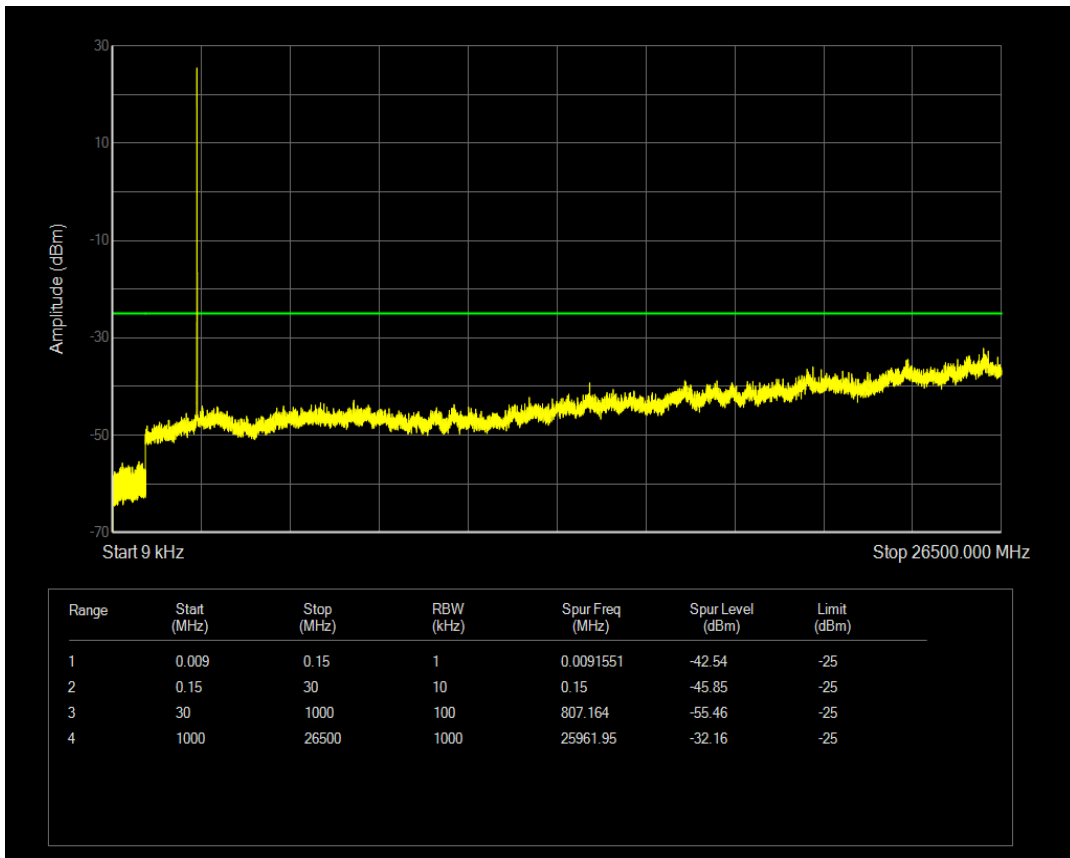

Band7 QPSK BW=5MHz Channel=21100 RB Size=1 Position=#0

Band7 QPSK BW=5MHz Channel=21100 RB Size=25 Position=#0