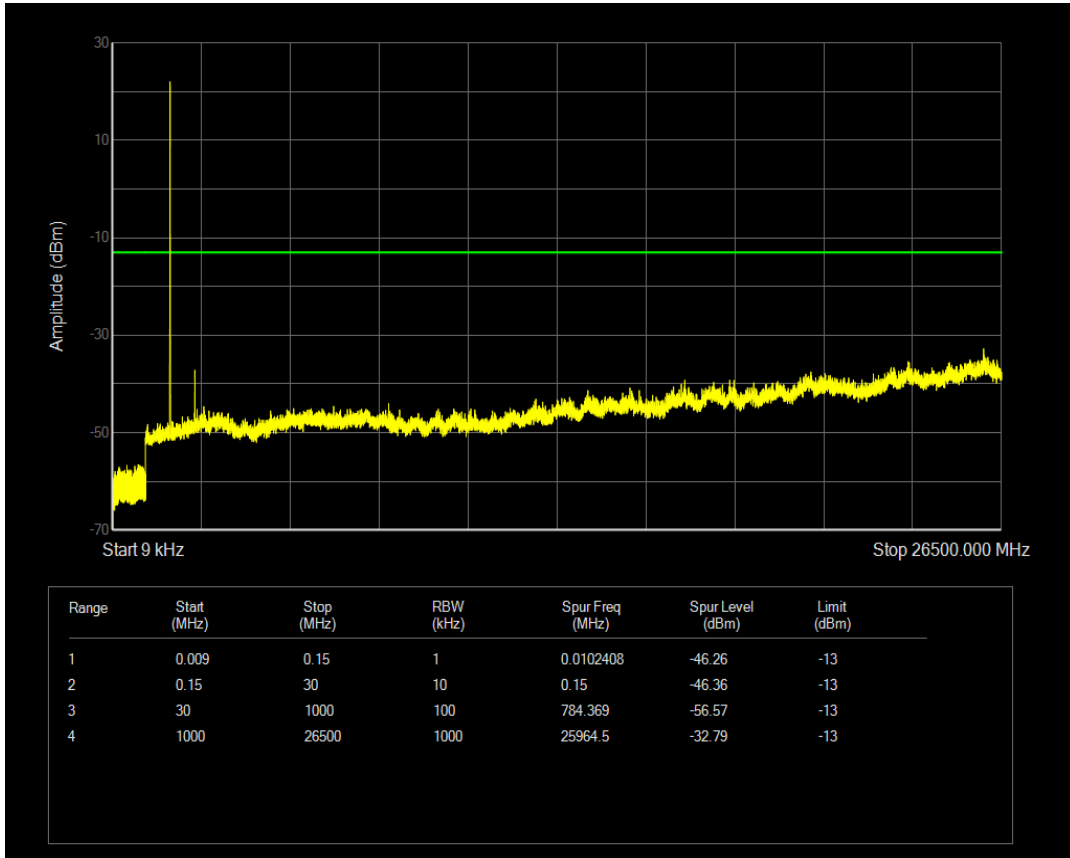

Band4 16QAM BW=3MHz Channel=20175 RB Size=15 Position=#0

Band4 QPSK BW=3MHz Channel=20385 RB Size=1 Position=#0