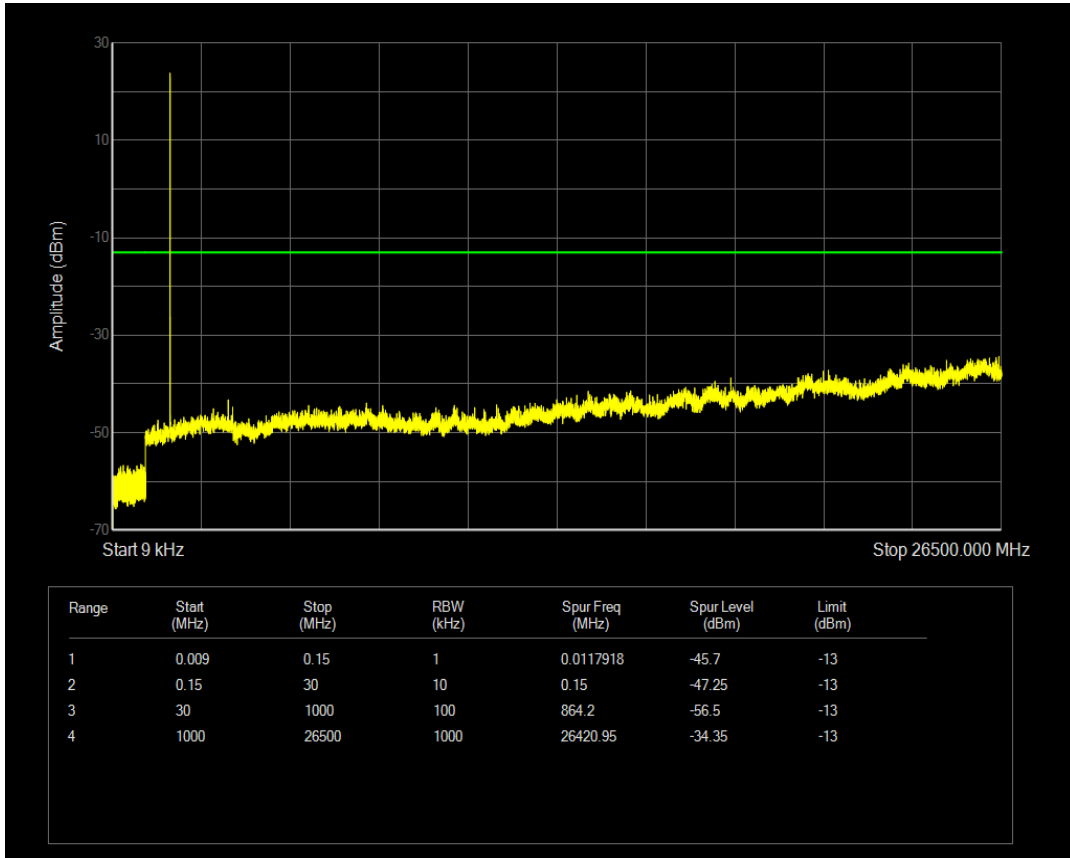

Band4 16QAM BW=1.4MHz Channel=19957 RB Size=1 Position=#0

Band4 16QAM BW=1.4MHz Channel=19957 RB Size=6 Position=#0

Band4 QPSK BW=1.4MHz Channel=20175 RB Size=1 Position=#0

Band4 QPSK BW=1.4MHz Channel=20175 RB Size=6 Position=#0

Band4 16QAM BW=1.4MHz Channel=20175 RB Size=1 Position=#0

Band4 16QAM BW=1.4MHz Channel=20175 RB Size=6 Position=#0

Band4 QPSK BW=1.4MHz Channel=20393 RB Size=1 Position=#0

Band4 QPSK BW=1.4MHz Channel=20393 RB Size=6 Position=#0