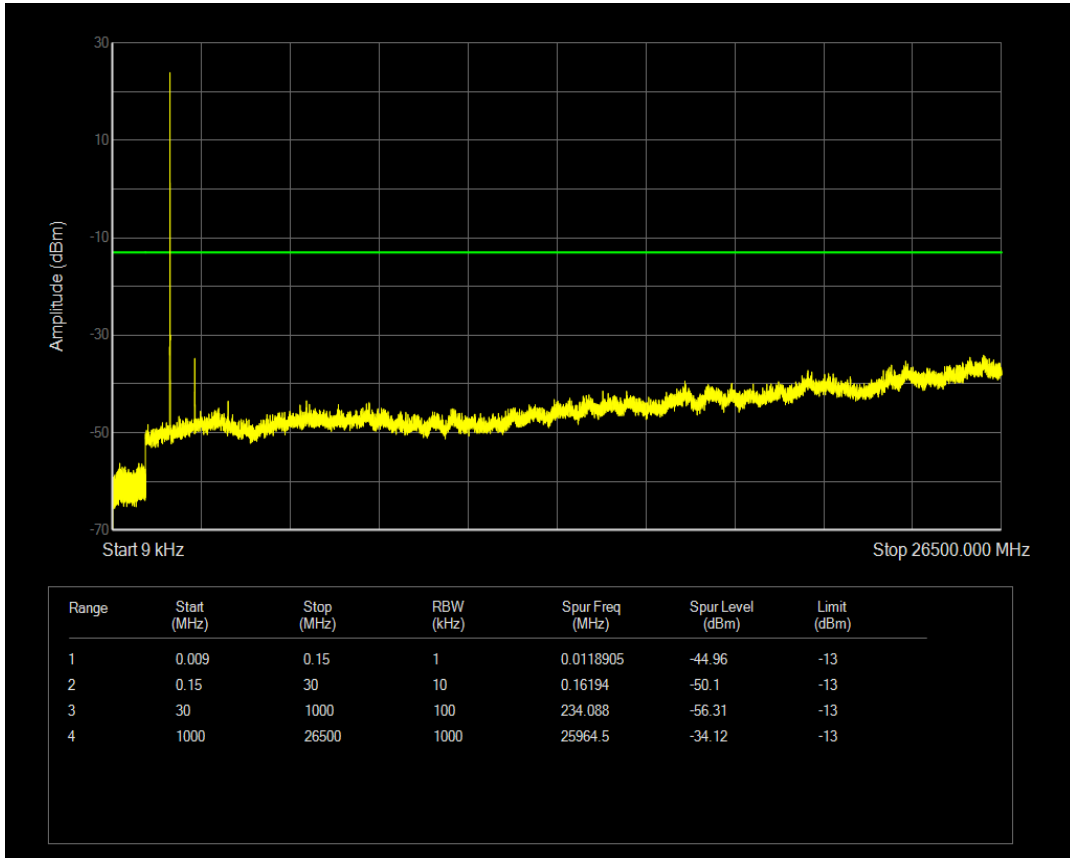

Band4 16QAM BW=5MHz Channel=19975 RB Size=1 Position=#0

Band4 16QAM BW=5MHz Channel=19975 RB Size=25 Position=#0

Band4 QPSK BW=5MHz Channel=20175 RB Size=1 Position=#0

Band4 16QAM BW=5MHz Channel=20175 RB Size=1 Position=#0

Band4 QPSK BW=5MHz Channel=20175 RB Size=25 Position=#0

Band4 16QAM BW=5MHz Channel=20175 RB Size=25 Position=#0

Band4 QPSK BW=5MHz Channel=20375 RB Size=1 Position=#0

Band4 QPSK BW=5MHz Channel=20375 RB Size=25 Position=#0