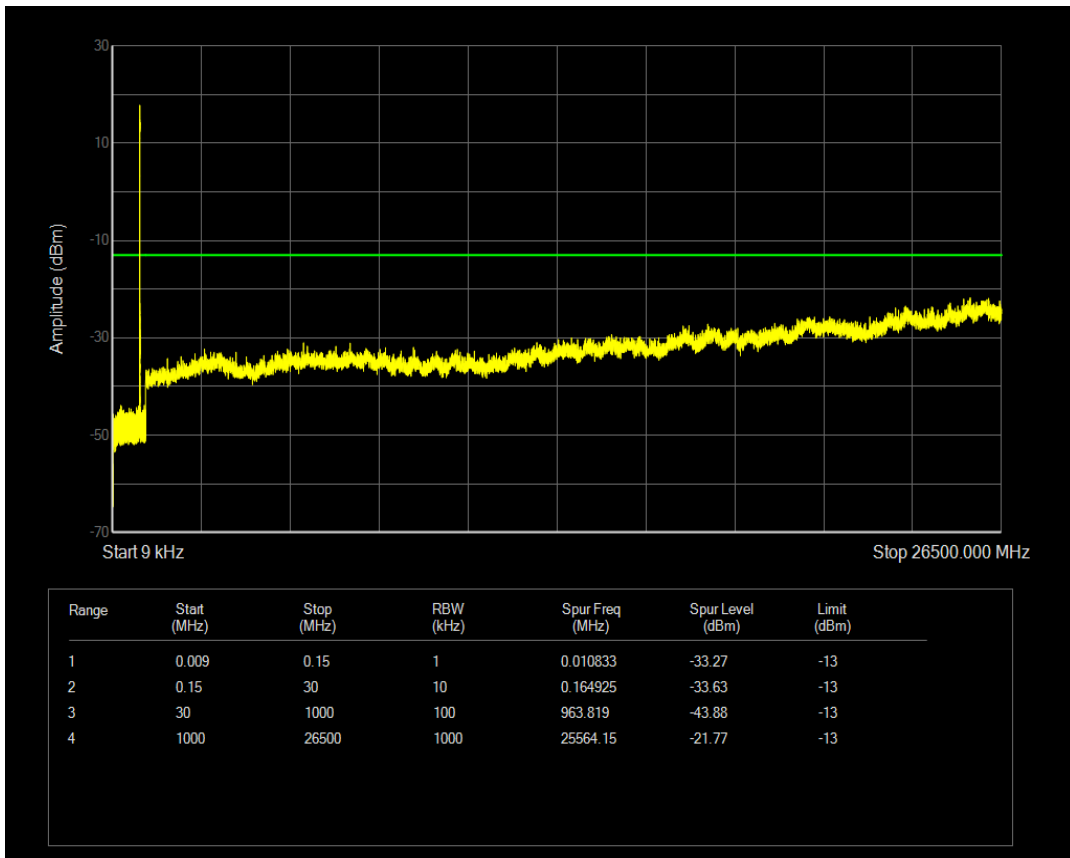

Band5 16QAM BW=3MHz Channel=20415 RB Size=15 Position=#0

Band5 QPSK BW=3MHz Channel=20525 RB Size=1 Position=#0