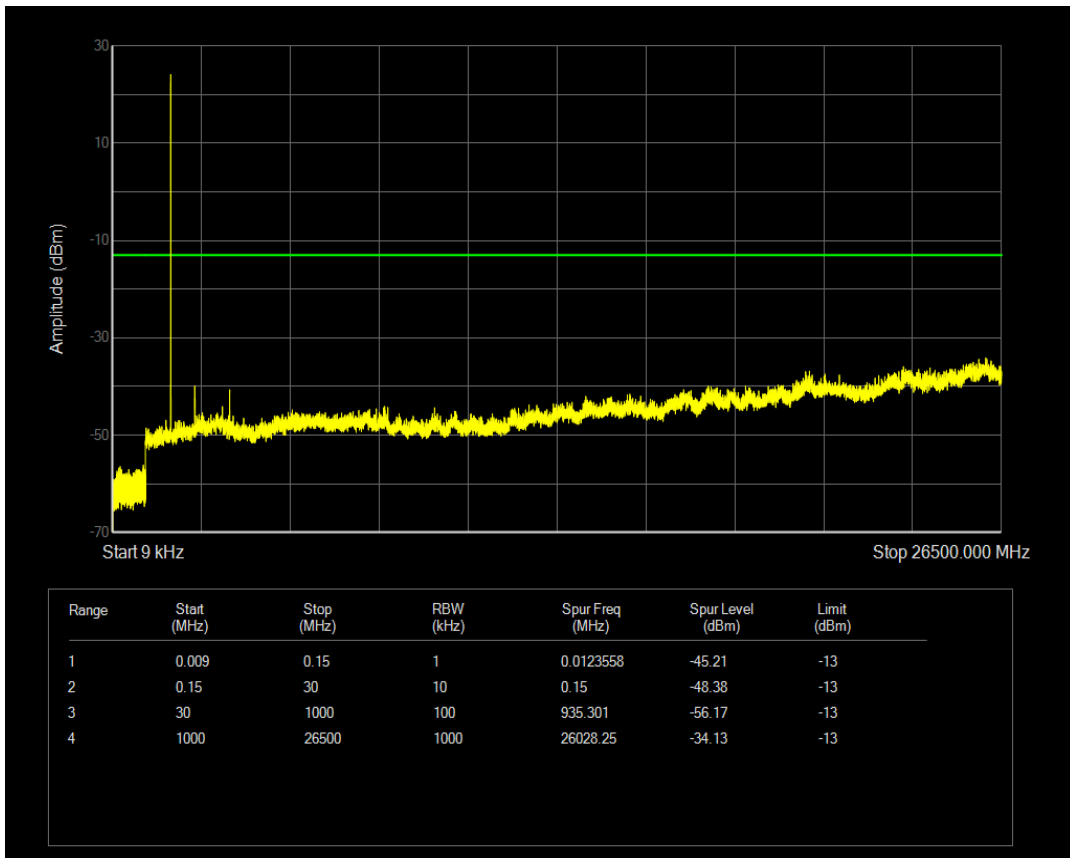

Band4 16QAM BW=1.4MHz Channel=20393 RB Size=1 Position=#0

Band4 16QAM BW=1.4MHz Channel=20393 RB Size=6 Position=#0