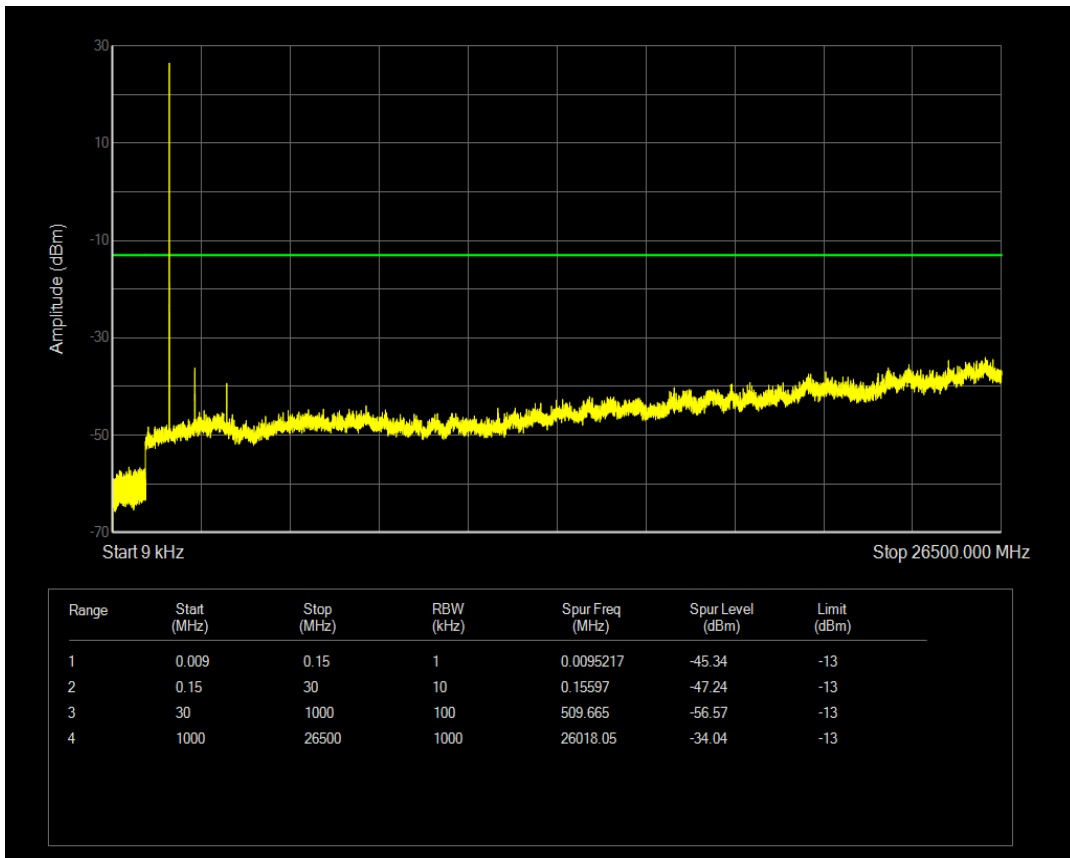

Band4 QPSK BW=3MHz Channel=19965 RB Size=1 Position=#0

Band4 QPSK BW=3MHz Channel=19965 RB Size=15 Position=#0