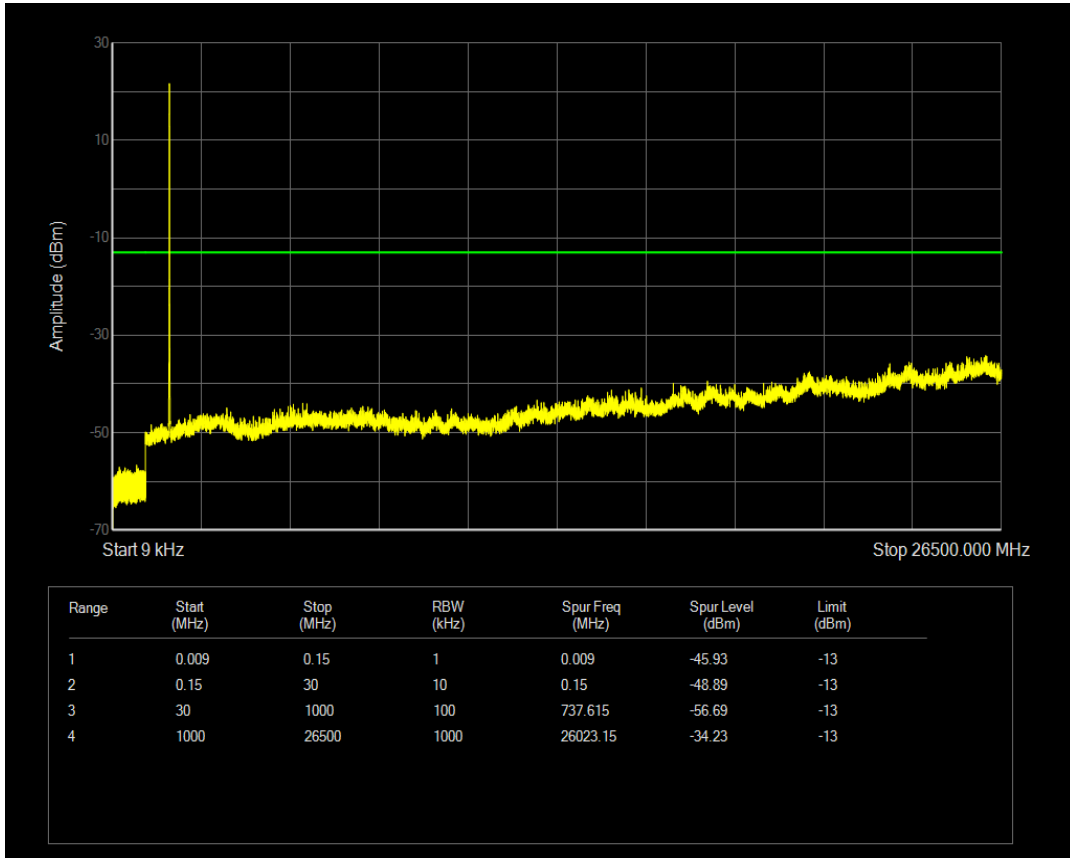

Band4 16QAM BW=3MHz Channel=20385 RB Size=1 Position=#0

Band4 16QAM BW=3MHz Channel=20385 RB Size=15 Position=#0

Band4 QPSK BW=5MHz Channel=19975 RB Size=1 Position=#0

Band4 QPSK BW=5MHz Channel=19975 RB Size=25 Position=#0

Band4 16QAM BW=5MHz Channel=19975 RB Size=1 Position=#0

Band4 16QAM BW=5MHz Channel=19975 RB Size=25 Position=#0

Band4 QPSK BW=5MHz Channel=20175 RB Size=1 Position=#0

Band4 16QAM BW=5MHz Channel=20175 RB Size=1 Position=#0