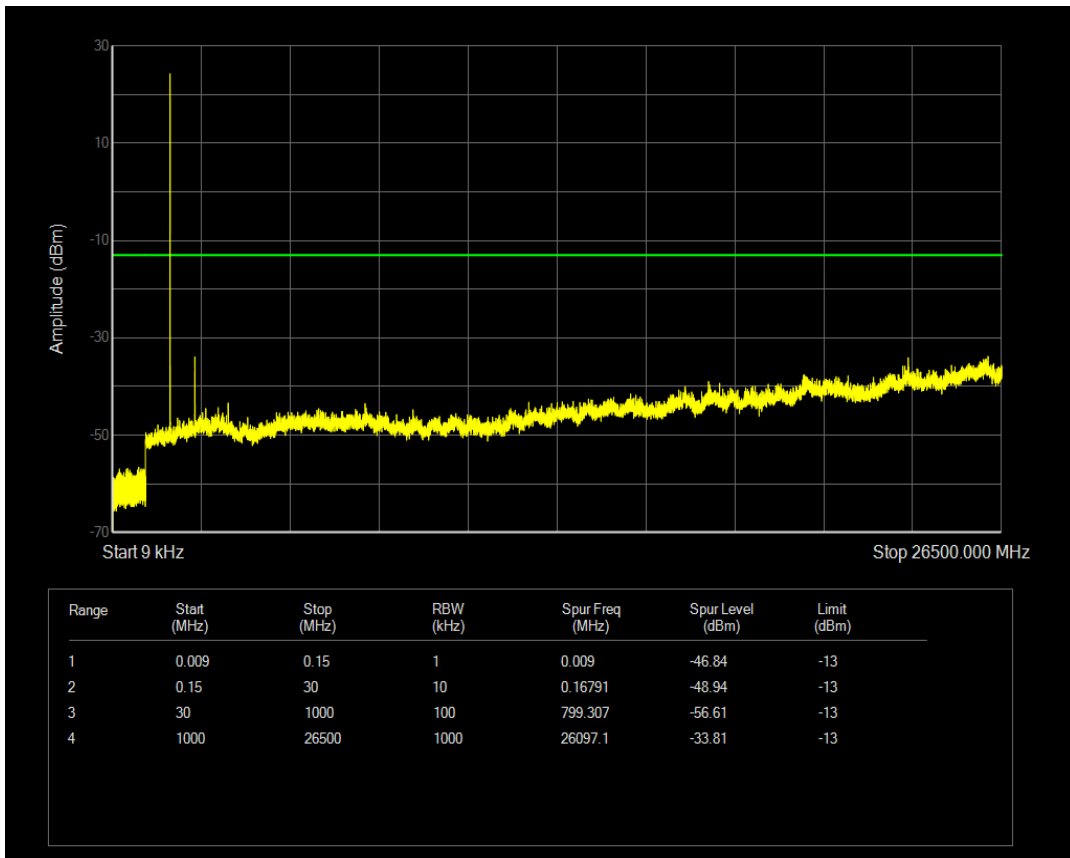

Band4 16QAM BW=1.4MHz Channel=19957 RB Size=1 Position=#0

Band4 16QAM BW=1.4MHz Channel=19957 RB Size=6 Position=#0

Band4 QPSK BW=1.4MHz Channel=20175 RB Size=1 Position=#0

Band4 QPSK BW=1.4MHz Channel=20175 RB Size=6 Position=#0

Band4 16QAM BW=1.4MHz Channel=20175 RB Size=1 Position=#0

Band4 16QAM BW=1.4MHz Channel=20175 RB Size=6 Position=#0

Band4 QPSK BW=1.4MHz Channel=20393 RB Size=1 Position=#0

Band4 QPSK BW=1.4MHz Channel=20393 RB Size=6 Position=#0