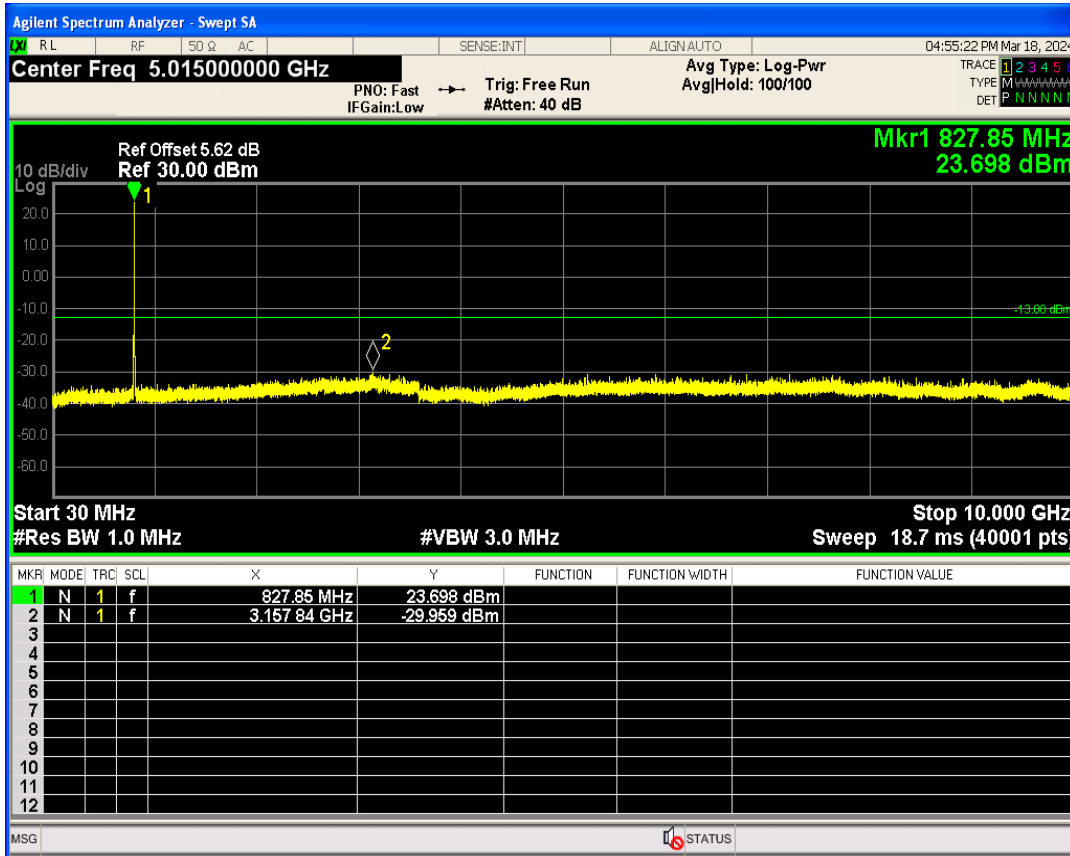

WCDMA Band2 Channel=9262

WCDMA Band2 Channel=9538

WCDMA Band5 Channel=4233

WCDMA Band5 Channel=4132

**Out-of-band emissions**

Band	Channel	Frequency (MHz)	Spur Freq (MHz)	Spur Level (dBm)	Limit (dBm)	Verdict
WCDMA Band2	9262	1852.4	19947.58	-24.54	-13	PASS
WCDMA Band2	9400	1880	17054.92	-24.76	-13	PASS
WCDMA Band2	9538	1907.6	19894.16	-23.53	-13	PASS
WCDMA Band5	4132	826.4	3157.84	-29.95	-13	PASS
WCDMA Band5	4182	836.4	3042.19	-30.54	-13	PASS
WCDMA Band5	4233	846.6	7621.91	-29.98	-13	PASS

WCDMA Band2 Channel=9262

WCDMA Band2 Channel=9400

WCDMA Band2 Channel=9538

WCDMA Band5 Channel=4132

WCDMA Band5 Channel=4182

WCDMA Band5 Channel=4233

**Conducted output power**

Band	Channel	Frequency (MHz)	Power (dBm)	high Limit (dBm)	Verdict
HSDPA Band2 Subtest1	9262	1852.4	22.76	37	PASS
HSDPA Band2 Subtest2	9262	1852.4	22.71	37	PASS
HSDPA Band2 Subtest3	9262	1852.4	21.29	37	PASS
HSDPA Band2 Subtest4	9262	1852.4	21.18	37	PASS
HSDPA Band2 Subtest1	9400	1880	21.82	37	PASS
HSDPA Band2 Subtest2	9400	1880	22.74	37	PASS
HSDPA Band2 Subtest3	9400	1880	21.72	37	PASS
HSDPA Band2 Subtest4	9400	1880	21.61	37	PASS
HSDPA Band2 Subtest1	9538	1907.6	22.91	37	PASS
HSDPA Band2 Subtest2	9538	1907.6	22.64	37	PASS
HSDPA Band2 Subtest3	9538	1907.6	21.76	37	PASS
HSDPA Band2 Subtest4	9538	1907.6	21.21	37	PASS
HSDPA Band5 Subtest1	4132	826.4	23.48	37	PASS
HSDPA Band5 Subtest2	4132	826.4	23.24	37	PASS
HSDPA Band5 Subtest3	4132	826.4	22.39	37	PASS
HSDPA Band5 Subtest4	4132	826.4	22.14	37	PASS
HSDPA Band5 Subtest1	4182	836.4	23.57	37	PASS
HSDPA Band5 Subtest2	4182	836.4	23.27	37	PASS
HSDPA Band5 Subtest3	4182	836.4	22.48	37	PASS
HSDPA Band5 Subtest4	4182	836.4	21.78	37	PASS
HSDPA Band5 Subtest1	4233	846.6	23.68	37	PASS
HSDPA Band5 Subtest2	4233	846.6	23.45	37	PASS
HSDPA Band5 Subtest3	4233	846.6	22.31	37	PASS
HSDPA Band5 Subtest4	4233	846.6	22.30	37	PASS