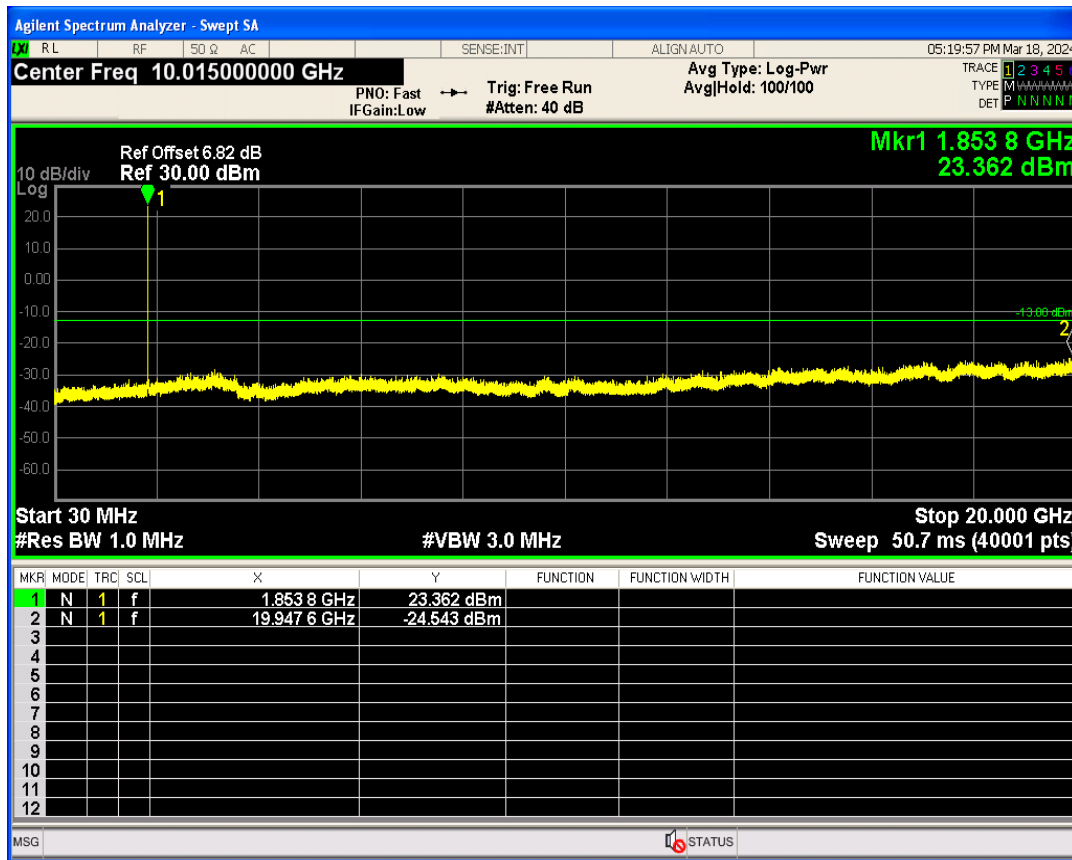

Out-of-band emissions

Band	Channel	Frequency (MHz)	Spur Freq (MHz)	Spur Level (dBm)	Limit (dBm)	Verdict
WCDMA Band2	9262	1852.4	19947.58	-24.54	-13	PASS
WCDMA Band2	9400	1880	17054.92	-24.76	-13	PASS
WCDMA Band2	9538	1907.6	19894.16	-23.53	-13	PASS
WCDMA Band5	4132	826.4	3157.84	-29.95	-13	PASS
WCDMA Band5	4182	836.4	3042.19	-30.54	-13	PASS
WCDMA Band5	4233	846.6	7621.91	-29.98	-13	PASS

WCDMA Band2 Channel=9262