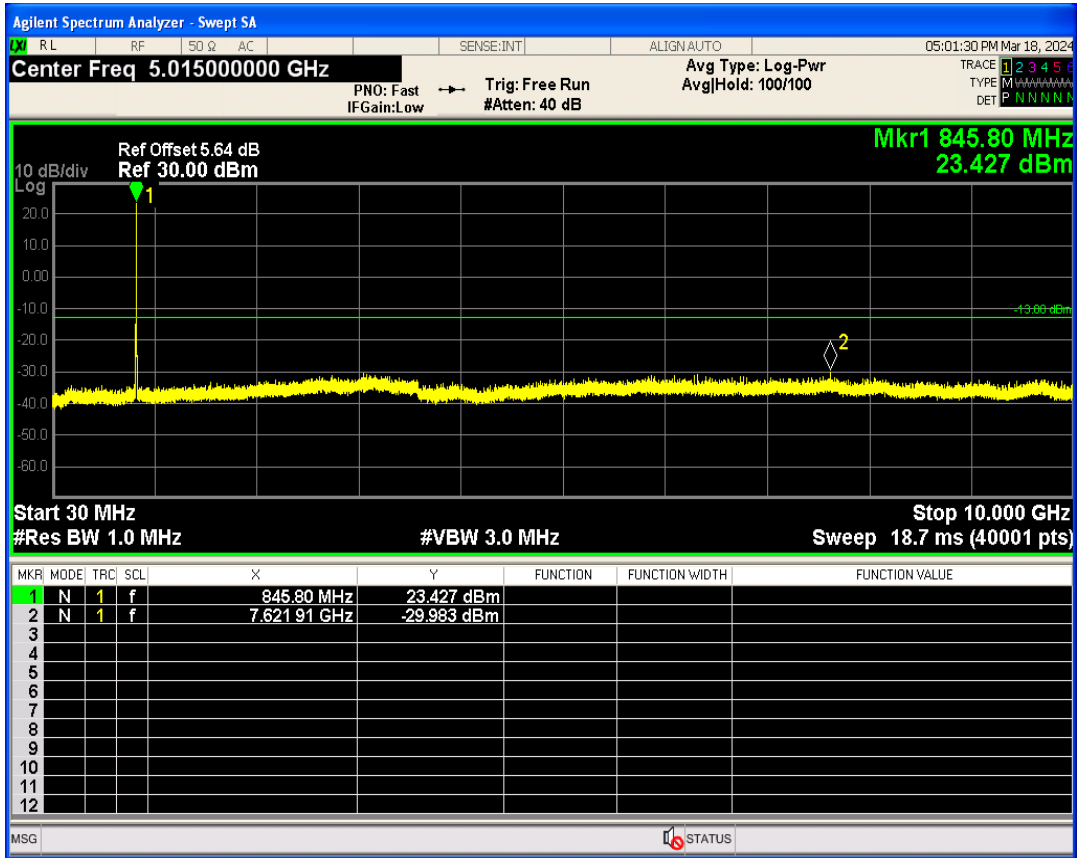

WCDMA Band2 Channel=9262

WCDMA Band2 Channel=9538

WCDMA Band5 Channel=4233

WCDMA Band5 Channel=4132

**Out-of-band emissions**

Band	Channel	Frequency (MHz)	Spur Freq (MHz)	Spur Level (dBm)	Limit (dBm)	Verdict
WCDMA Band2	9262	1852.4	19947.58	-24.54	-13	PASS
WCDMA Band2	9400	1880	17054.92	-24.76	-13	PASS
WCDMA Band2	9538	1907.6	19894.16	-23.53	-13	PASS
WCDMA Band5	4132	826.4	3157.84	-29.95	-13	PASS
WCDMA Band5	4182	836.4	3042.19	-30.54	-13	PASS
WCDMA Band5	4233	846.6	7621.91	-29.98	-13	PASS

WCDMA Band2 Channel=9262

WCDMA Band2 Channel=9400

WCDMA Band2 Channel=9538

WCDMA Band5 Channel=4132

WCDMA Band5 Channel=4182

WCDMA Band5 Channel=4233

**Conducted output power**

Band	Channel	Frequency (MHz)	Power (dBm)	high Limit (dBm)	Verdict
HSDPA Band2 Subtest1	9262	1852.4	22.76	37	PASS
HSDPA Band2 Subtest2	9262	1852.4	22.71	37	PASS
HSDPA Band2 Subtest3	9262	1852.4	21.29	37	PASS
HSDPA Band2 Subtest4	9262	1852.4	21.18	37	PASS
HSDPA Band2 Subtest1	9400	1880	21.82	37	PASS
HSDPA Band2 Subtest2	9400	1880	22.74	37	PASS
HSDPA Band2 Subtest3	9400	1880	21.72	37	PASS
HSDPA Band2 Subtest4	9400	1880	21.61	37	PASS
HSDPA Band2 Subtest1	9538	1907.6	22.91	37	PASS
HSDPA Band2 Subtest2	9538	1907.6	22.64	37	PASS
HSDPA Band2 Subtest3	9538	1907.6	21.76	37	PASS
HSDPA Band2 Subtest4	9538	1907.6	21.21	37	PASS
HSDPA Band5 Subtest1	4132	826.4	23.48	37	PASS
HSDPA Band5 Subtest2	4132	826.4	23.24	37	PASS
HSDPA Band5 Subtest3	4132	826.4	22.39	37	PASS
HSDPA Band5 Subtest4	4132	826.4	22.14	37	PASS
HSDPA Band5 Subtest1	4182	836.4	23.57	37	PASS
HSDPA Band5 Subtest2	4182	836.4	23.27	37	PASS
HSDPA Band5 Subtest3	4182	836.4	22.48	37	PASS
HSDPA Band5 Subtest4	4182	836.4	21.78	37	PASS
HSDPA Band5 Subtest1	4233	846.6	23.68	37	PASS
HSDPA Band5 Subtest2	4233	846.6	23.45	37	PASS
HSDPA Band5 Subtest3	4233	846.6	22.31	37	PASS
HSDPA Band5 Subtest4	4233	846.6	22.30	37	PASS