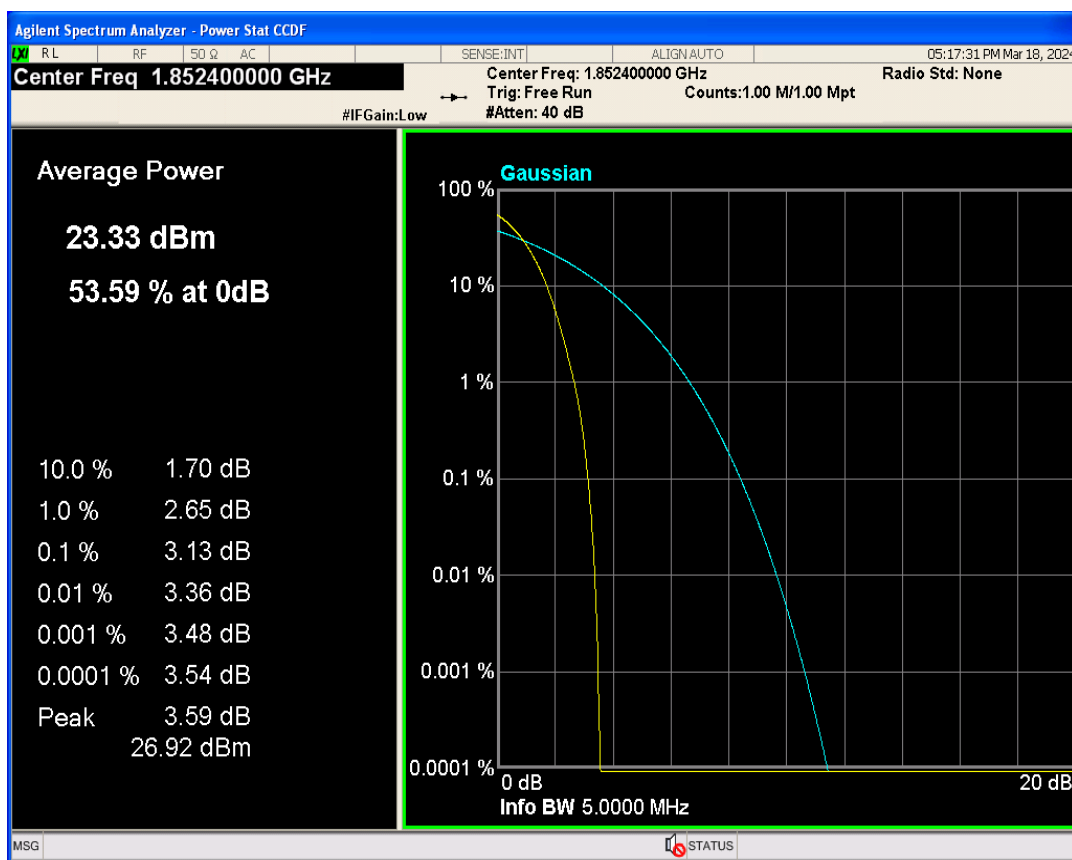

Conducted output power

Band	Channel	Frequency (MHz)	Power (dBm)	high Limit (dBm)	Verdict
WCDMA Band2	9262	1852.4	23.95	37	PASS
WCDMA Band2	9400	1880	24.12	37	PASS
WCDMA Band2	9538	1907.6	23.94	37	PASS
WCDMA Band5	4132	826.4	23.73	37	PASS
WCDMA Band5	4182	836.4	23.89	37	PASS
WCDMA Band5	4233	846.6	23.94	37	PASS

Peak-to-Average Ratio

Band	Channel	Frequency (MHz)	Result (dB)	high Limit (dB)	Verdict
WCDMA Band2	9262	1852.4	3.13	13	PASS
WCDMA Band2	9400	1880	3.18	13	PASS
WCDMA Band2	9538	1907.6	3.14	13	PASS
WCDMA Band5	4132	826.4	3.01	13	PASS
WCDMA Band5	4182	836.4	3.01	13	PASS
WCDMA Band5	4233	846.6	3.08	13	PASS

WCDMA Band2 Channel=9262