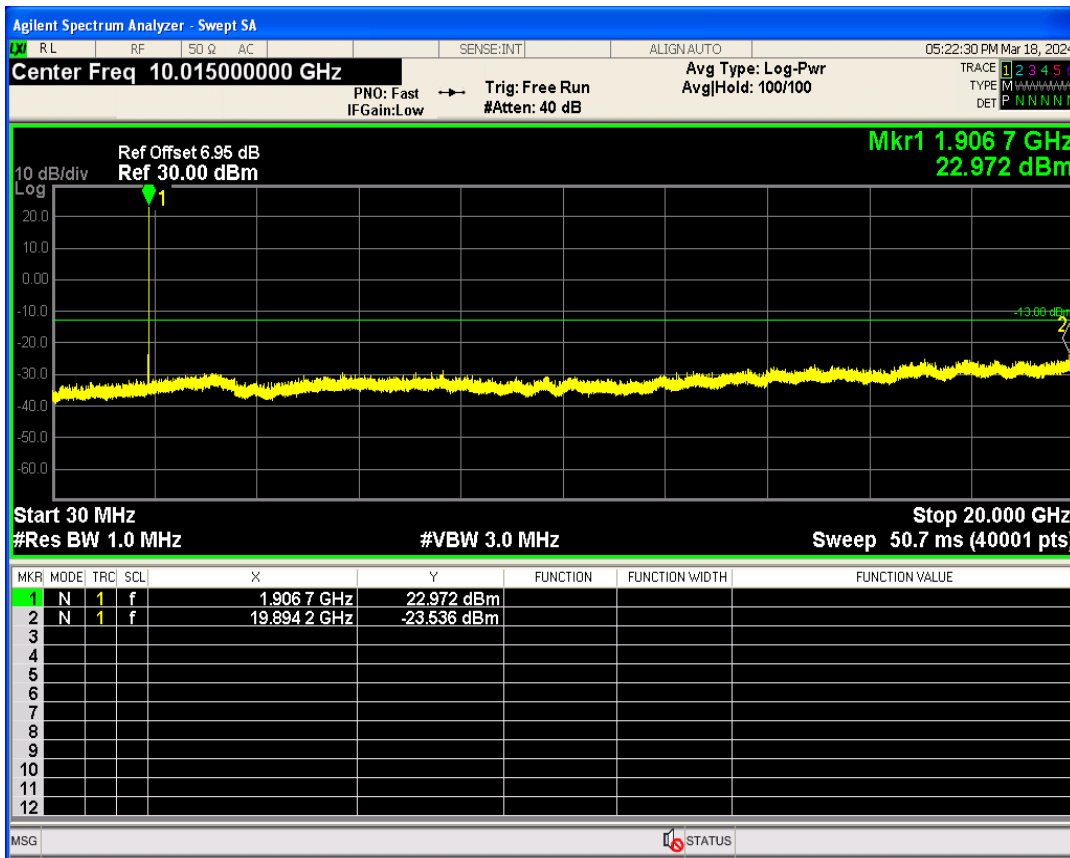

WCDMA Band2 Channel=9538