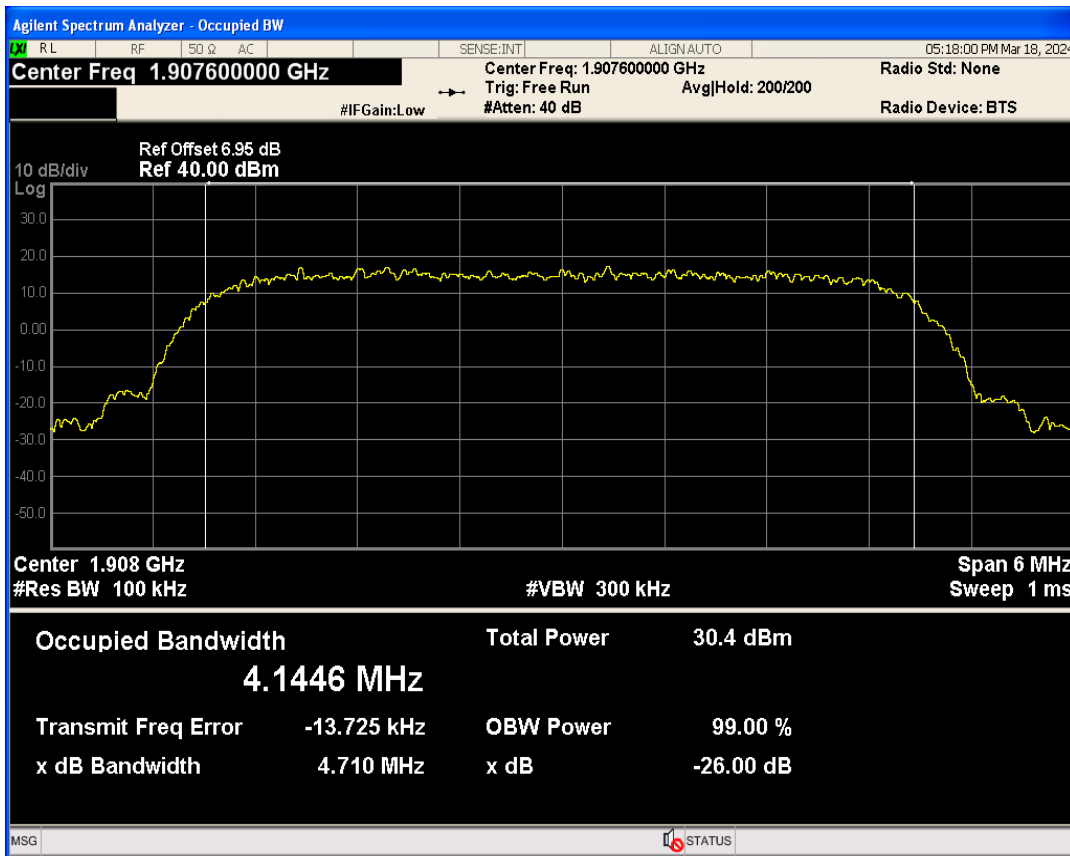

WCDMA Band2 Channel=9538