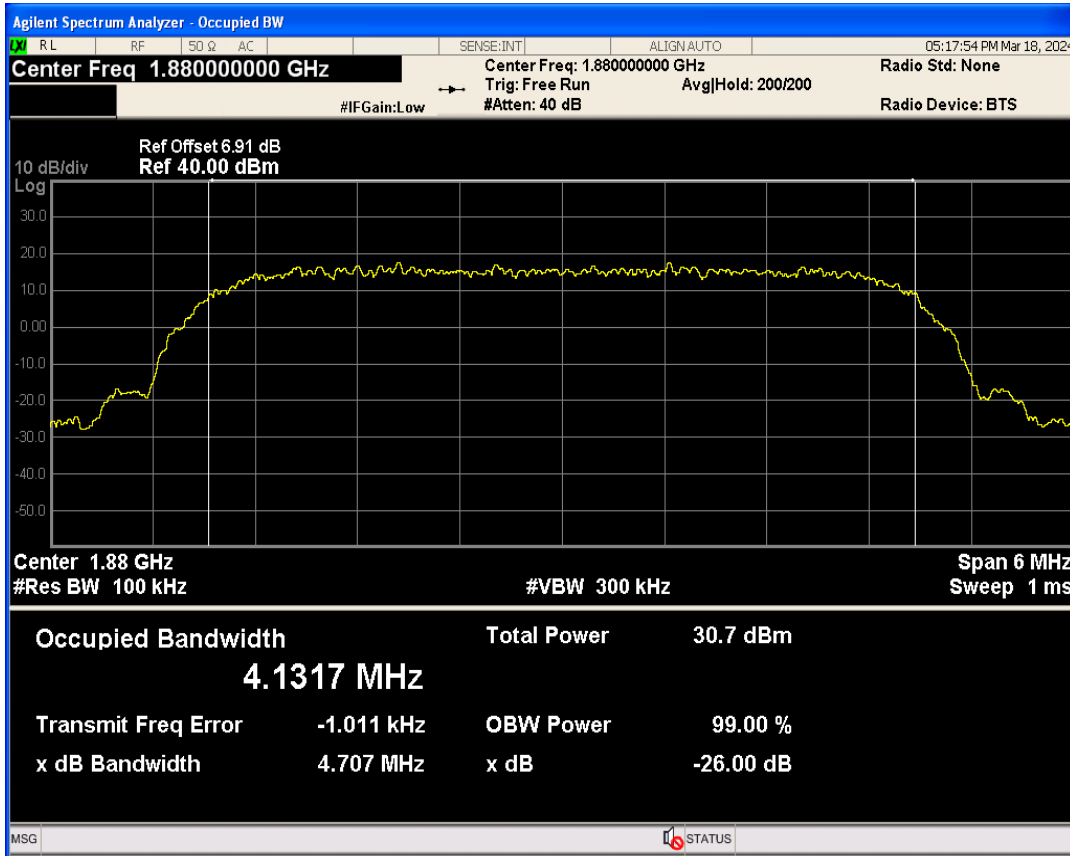

WCDMA Band2 Channel=9262

WCDMA Band2 Channel=9400

WCDMA Band2 Channel=9538

WCDMA Band5 Channel=4132

WCDMA Band5 Channel=4182

WCDMA Band5 Channel=4233

**Occupied bandwidth**

Band	Channel	Frequency (MHz)	99% OBW (kHz)	-26dB EBW (kHz)	Verdict
WCDMA Band2	9262	1852.4	4124.255	4692.169	PASS
WCDMA Band2	9400	1880	4131.746	4706.592	PASS
WCDMA Band2	9538	1907.6	4144.617	4710.270	PASS
WCDMA Band5	4132	826.4	4144.296	4690.526	PASS
WCDMA Band5	4182	836.4	4142.996	4713.402	PASS
WCDMA Band5	4233	846.6	4127.724	4691.036	PASS

WCDMA Band2 Channel=9262

WCDMA Band2 Channel=9400

WCDMA Band2 Channel=9538

WCDMA Band5 Channel=4132

WCDMA Band5 Channel=4233

WCDMA Band5 Channel=4182

**Band edge**

Band	Channel	Frequency (MHz)	Spur Freq (MHz)	Spur Level (dBm)	Limit (dBm)	Verdict
WCDMA Band2	9262	1852.4	1850.00	-22.84	-13	PASS
WCDMA Band2	9538	1907.6	1910.00	-22.92	-13	PASS
WCDMA Band5	4132	826.4	824.00	-20.80	-13	PASS
WCDMA Band5	4233	846.6	849.00	-21.72	-13	PASS