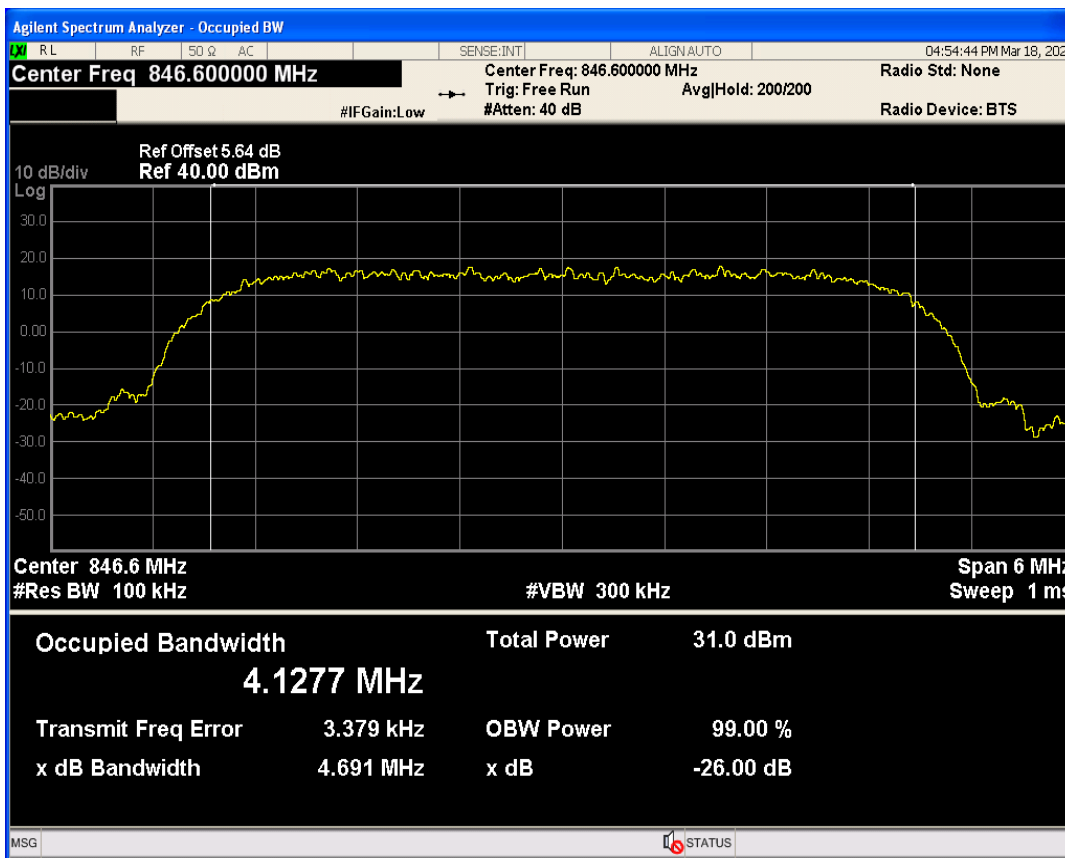

WCDMA Band2 Channel=9262

WCDMA Band2 Channel=9400

WCDMA Band2 Channel=9538

WCDMA Band5 Channel=4132

WCDMA Band5 Channel=4233

WCDMA Band5 Channel=4182

**Band edge**

Band	Channel	Frequency (MHz)	Spur Freq (MHz)	Spur Level (dBm)	Limit (dBm)	Verdict
WCDMA Band2	9262	1852.4	1850.00	-22.84	-13	PASS
WCDMA Band2	9538	1907.6	1910.00	-22.92	-13	PASS
WCDMA Band5	4132	826.4	824.00	-20.80	-13	PASS
WCDMA Band5	4233	846.6	849.00	-21.72	-13	PASS