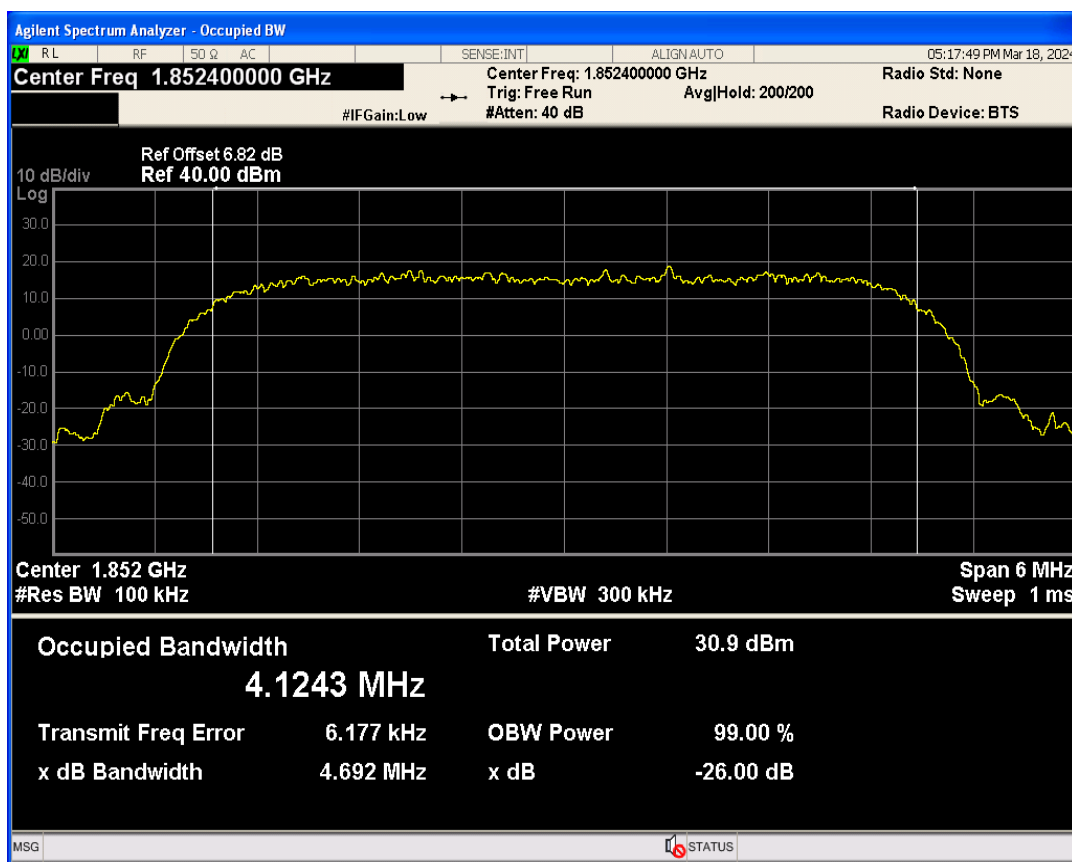

Occupied bandwidth

Band	Channel	Frequency (MHz)	99% OBW (kHz)	-26dB EBW (kHz)	Verdict
WCDMA Band2	9262	1852.4	4124.255	4692.169	PASS
WCDMA Band2	9400	1880	4131.746	4706.592	PASS
WCDMA Band2	9538	1907.6	4144.617	4710.270	PASS
WCDMA Band5	4132	826.4	4144.296	4690.526	PASS
WCDMA Band5	4182	836.4	4142.996	4713.402	PASS
WCDMA Band5	4233	846.6	4127.724	4691.036	PASS

WCDMA Band2 Channel=9262