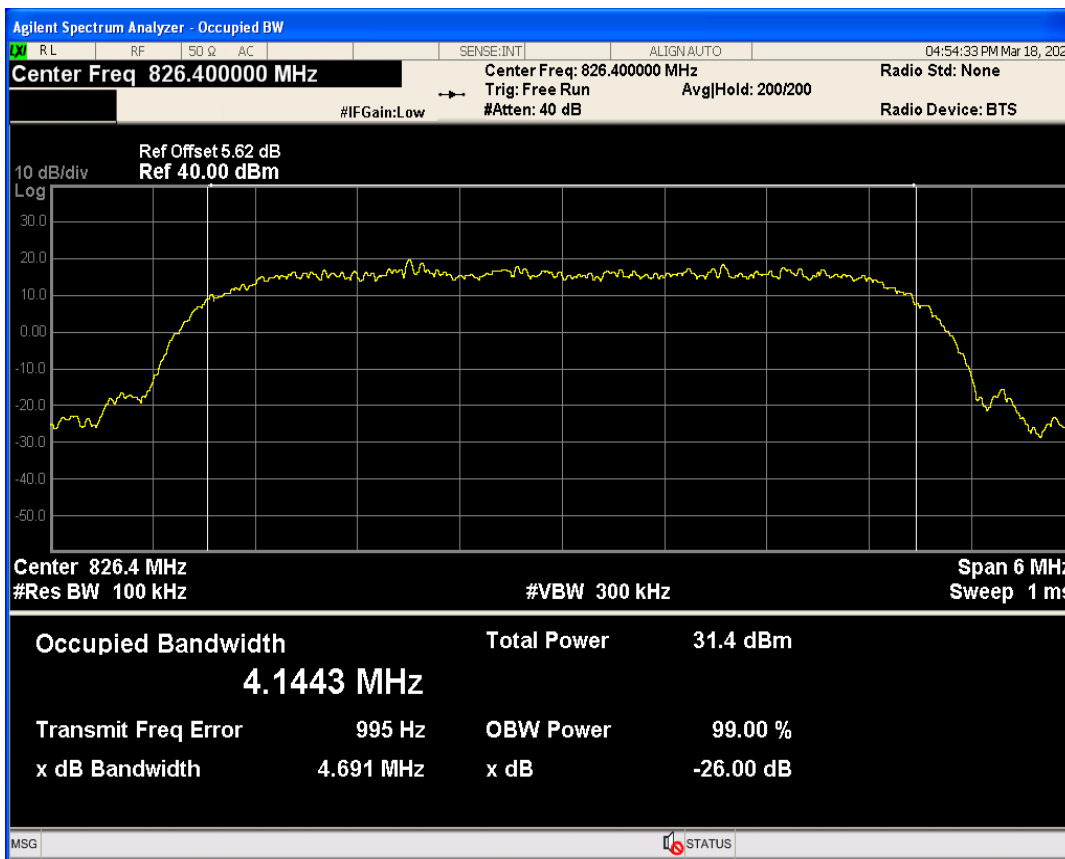

WCDMA Band2 Channel=9262

WCDMA Band2 Channel=9400

WCDMA Band2 Channel=9538

WCDMA Band5 Channel=4132

WCDMA Band5 Channel=4233

WCDMA Band5 Channel=4182

**Band edge**

Band	Channel	Frequency (MHz)	Spur Freq (MHz)	Spur Level (dBm)	Limit (dBm)	Verdict
WCDMA Band2	9262	1852.4	1850.00	-22.84	-13	PASS
WCDMA Band2	9538	1907.6	1910.00	-22.92	-13	PASS
WCDMA Band5	4132	826.4	824.00	-20.80	-13	PASS
WCDMA Band5	4233	846.6	849.00	-21.72	-13	PASS