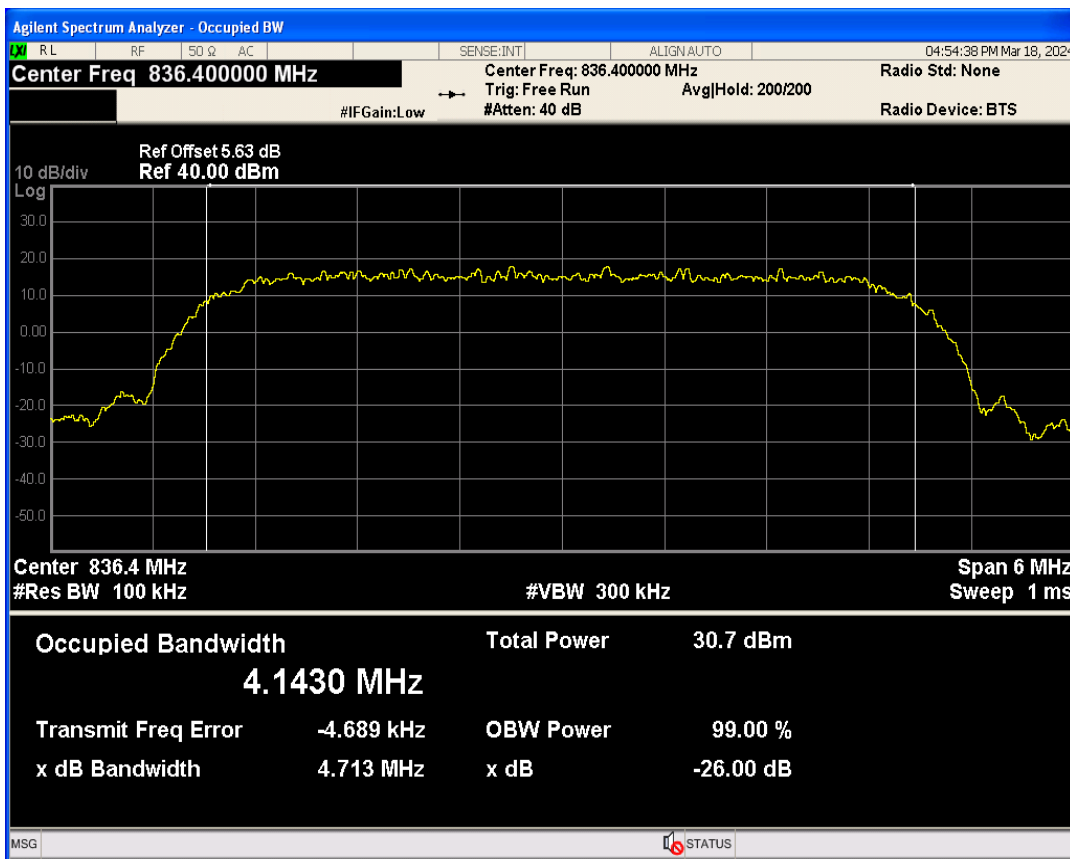

WCDMA Band2 Channel=9262

WCDMA Band2 Channel=9400

WCDMA Band2 Channel=9538

WCDMA Band5 Channel=4132

WCDMA Band5 Channel=4233

WCDMA Band5 Channel=4182

**Band edge**

Band	Channel	Frequency (MHz)	Spur Freq (MHz)	Spur Level (dBm)	Limit (dBm)	Verdict
WCDMA Band2	9262	1852.4	1850.00	-22.84	-13	PASS
WCDMA Band2	9538	1907.6	1910.00	-22.92	-13	PASS
WCDMA Band5	4132	826.4	824.00	-20.80	-13	PASS
WCDMA Band5	4233	846.6	849.00	-21.72	-13	PASS