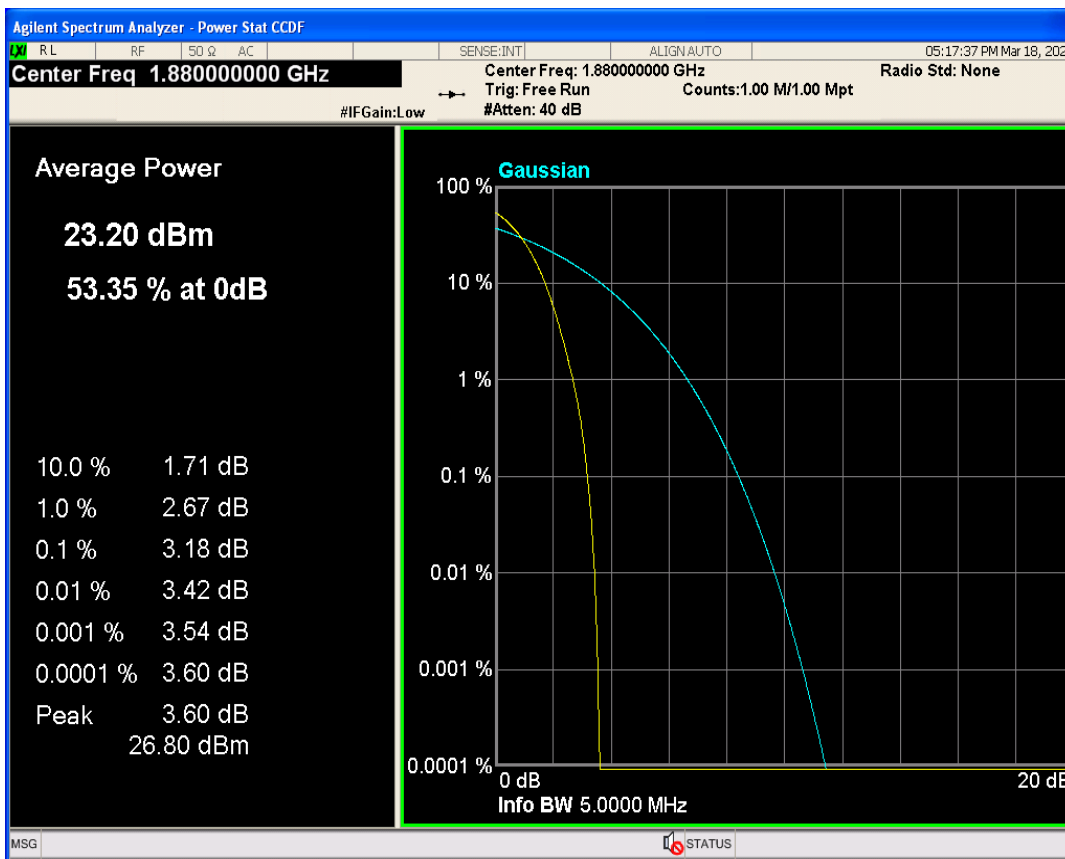

WCDMA Band2 Channel=9400