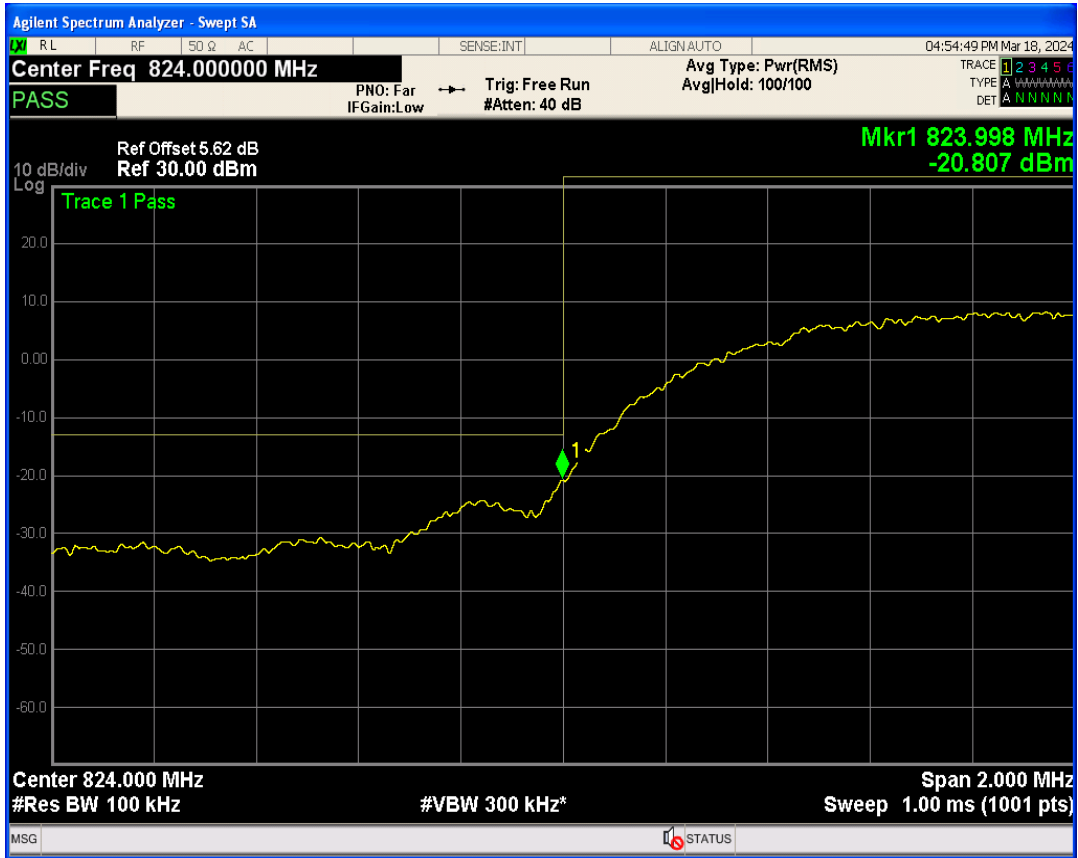

WCDMA Band2 Channel=9262

WCDMA Band2 Channel=9538

WCDMA Band5 Channel=4233

WCDMA Band5 Channel=4132

**Out-of-band emissions**

Band	Channel	Frequency (MHz)	Spur Freq (MHz)	Spur Level (dBm)	Limit (dBm)	Verdict
WCDMA Band2	9262	1852.4	19947.58	-24.54	-13	PASS
WCDMA Band2	9400	1880	17054.92	-24.76	-13	PASS
WCDMA Band2	9538	1907.6	19894.16	-23.53	-13	PASS
WCDMA Band5	4132	826.4	3157.84	-29.95	-13	PASS
WCDMA Band5	4182	836.4	3042.19	-30.54	-13	PASS
WCDMA Band5	4233	846.6	7621.91	-29.98	-13	PASS