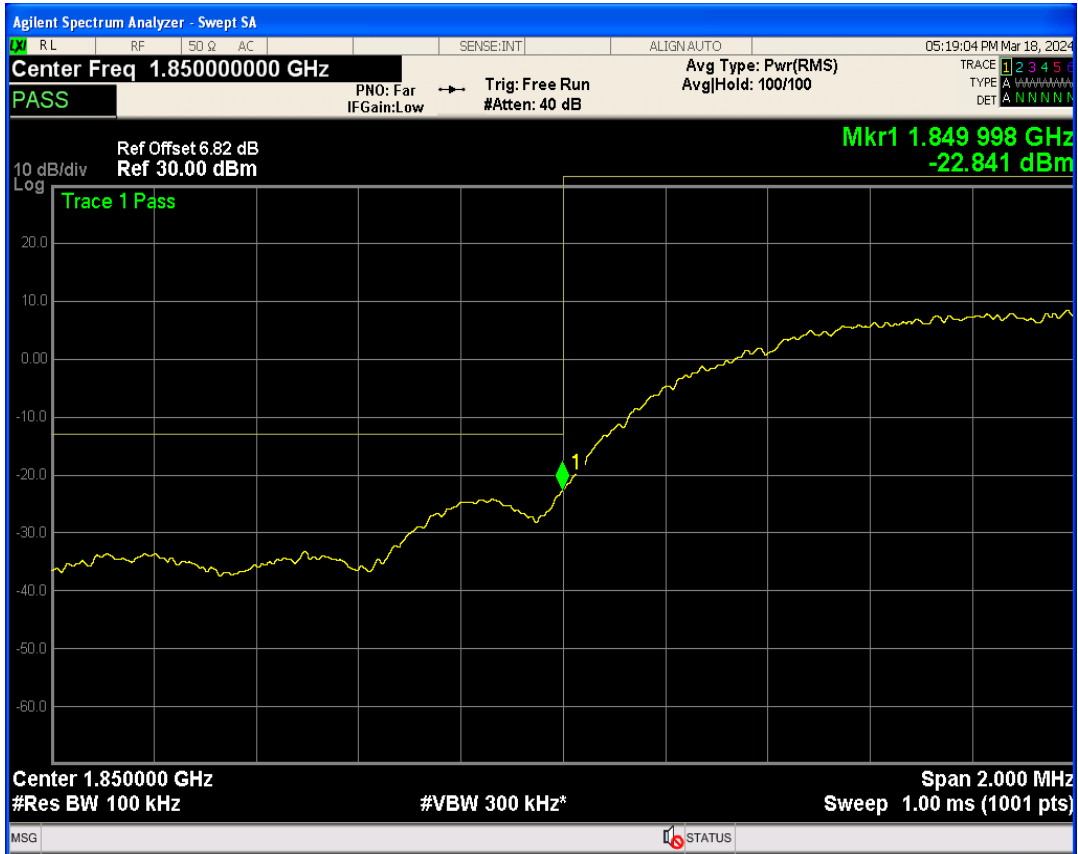

WCDMA Band2 Channel=9262

WCDMA Band2 Channel=9400

WCDMA Band2 Channel=9538

WCDMA Band5 Channel=4132

WCDMA Band5 Channel=4233

WCDMA Band5 Channel=4182

**Band edge**

Band	Channel	Frequency (MHz)	Spur Freq (MHz)	Spur Level (dBm)	Limit (dBm)	Verdict
WCDMA Band2	9262	1852.4	1850.00	-22.84	-13	PASS
WCDMA Band2	9538	1907.6	1910.00	-22.92	-13	PASS
WCDMA Band5	4132	826.4	824.00	-20.80	-13	PASS
WCDMA Band5	4233	846.6	849.00	-21.72	-13	PASS

WCDMA Band2 Channel=9262

WCDMA Band2 Channel=9538

WCDMA Band5 Channel=4233

WCDMA Band5 Channel=4132

**Out-of-band emissions**

Band	Channel	Frequency (MHz)	Spur Freq (MHz)	Spur Level (dBm)	Limit (dBm)	Verdict
WCDMA Band2	9262	1852.4	19947.58	-24.54	-13	PASS
WCDMA Band2	9400	1880	17054.92	-24.76	-13	PASS
WCDMA Band2	9538	1907.6	19894.16	-23.53	-13	PASS
WCDMA Band5	4132	826.4	3157.84	-29.95	-13	PASS
WCDMA Band5	4182	836.4	3042.19	-30.54	-13	PASS
WCDMA Band5	4233	846.6	7621.91	-29.98	-13	PASS