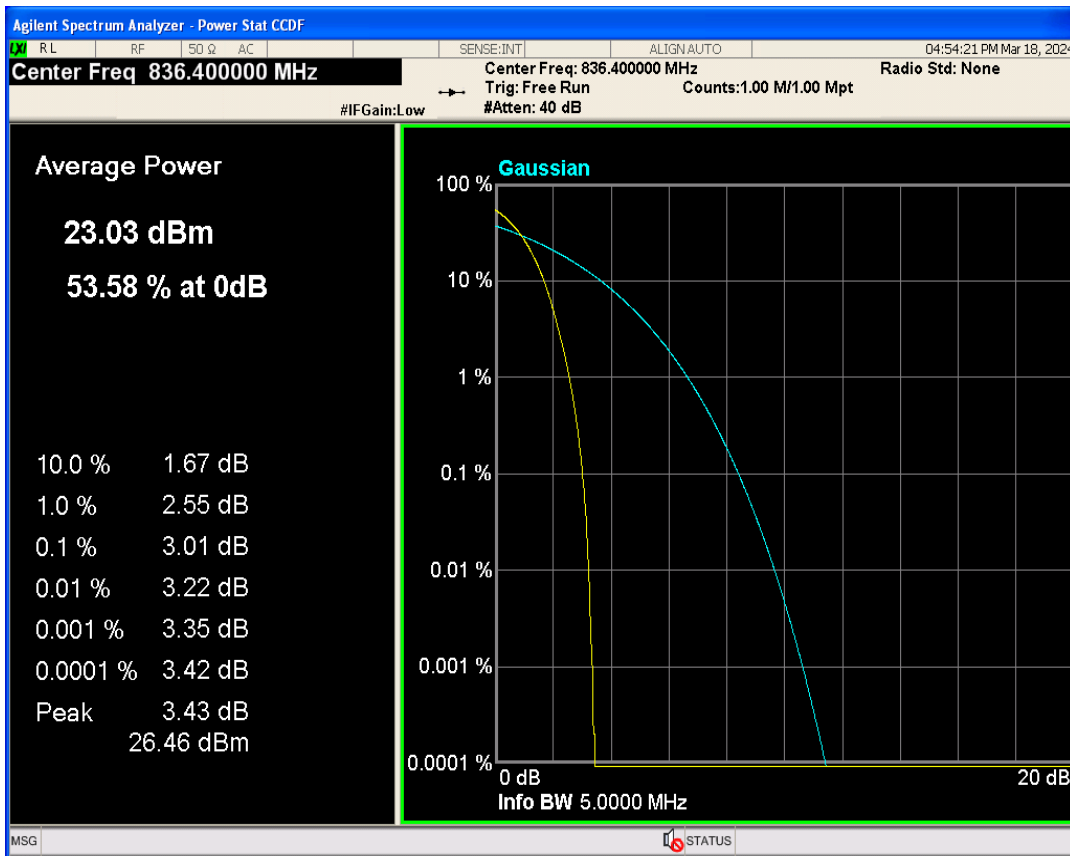

WCDMA Band2 Channel=9262

WCDMA Band2 Channel=9400

WCDMA Band2 Channel=9538

WCDMA Band5 Channel=4132

WCDMA Band5 Channel=4182

WCDMA Band5 Channel=4233

**Occupied bandwidth**

Band	Channel	Frequency (MHz)	99% OBW (kHz)	-26dB EBW (kHz)	Verdict
WCDMA Band2	9262	1852.4	4124.255	4692.169	PASS
WCDMA Band2	9400	1880	4131.746	4706.592	PASS
WCDMA Band2	9538	1907.6	4144.617	4710.270	PASS
WCDMA Band5	4132	826.4	4144.296	4690.526	PASS
WCDMA Band5	4182	836.4	4142.996	4713.402	PASS
WCDMA Band5	4233	846.6	4127.724	4691.036	PASS