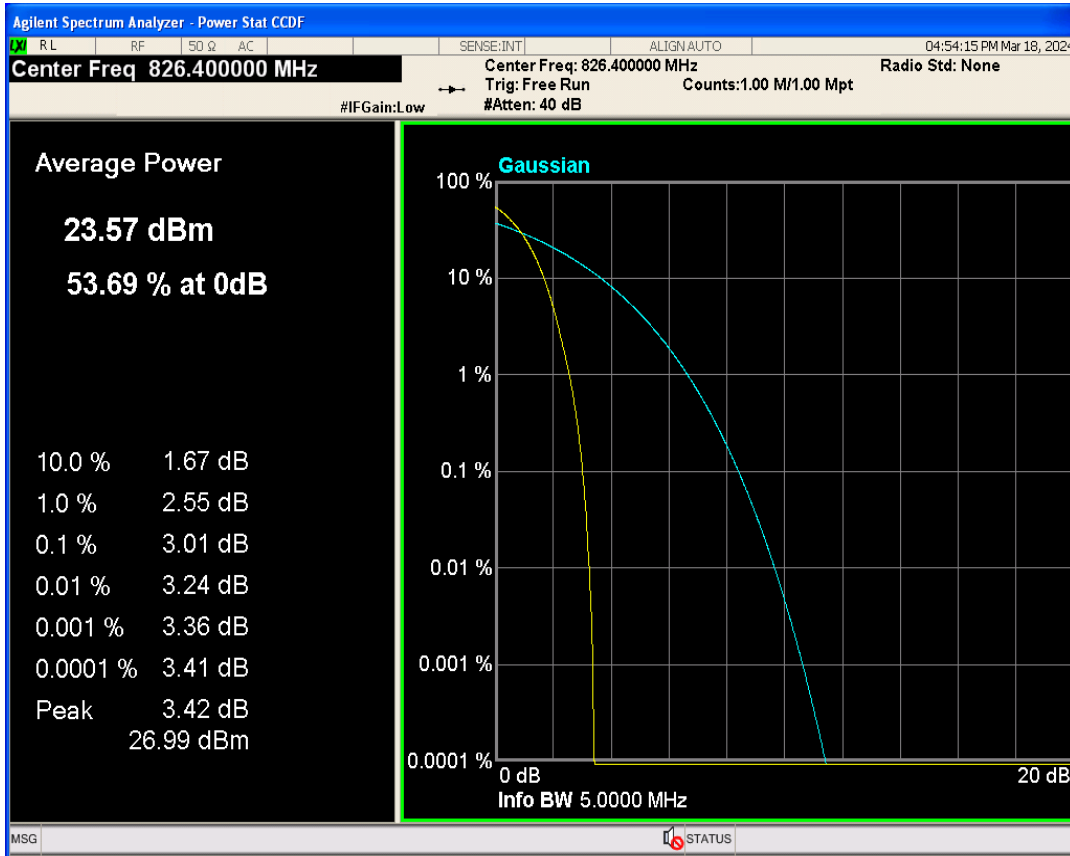

WCDMA Band2 Channel=9262

WCDMA Band2 Channel=9400

WCDMA Band2 Channel=9538

WCDMA Band5 Channel=4132

WCDMA Band5 Channel=4182

WCDMA Band5 Channel=4233

**Occupied bandwidth**

Band	Channel	Frequency (MHz)	99% OBW (kHz)	-26dB EBW (kHz)	Verdict
WCDMA Band2	9262	1852.4	4124.255	4692.169	PASS
WCDMA Band2	9400	1880	4131.746	4706.592	PASS
WCDMA Band2	9538	1907.6	4144.617	4710.270	PASS
WCDMA Band5	4132	826.4	4144.296	4690.526	PASS
WCDMA Band5	4182	836.4	4142.996	4713.402	PASS
WCDMA Band5	4233	846.6	4127.724	4691.036	PASS

WCDMA Band2 Channel=9262

WCDMA Band2 Channel=9400

WCDMA Band2 Channel=9538

WCDMA Band5 Channel=4132

WCDMA Band5 Channel=4233

WCDMA Band5 Channel=4182

**Band edge**

Band	Channel	Frequency (MHz)	Spur Freq (MHz)	Spur Level (dBm)	Limit (dBm)	Verdict
WCDMA Band2	9262	1852.4	1850.00	-22.84	-13	PASS
WCDMA Band2	9538	1907.6	1910.00	-22.92	-13	PASS
WCDMA Band5	4132	826.4	824.00	-20.80	-13	PASS
WCDMA Band5	4233	846.6	849.00	-21.72	-13	PASS