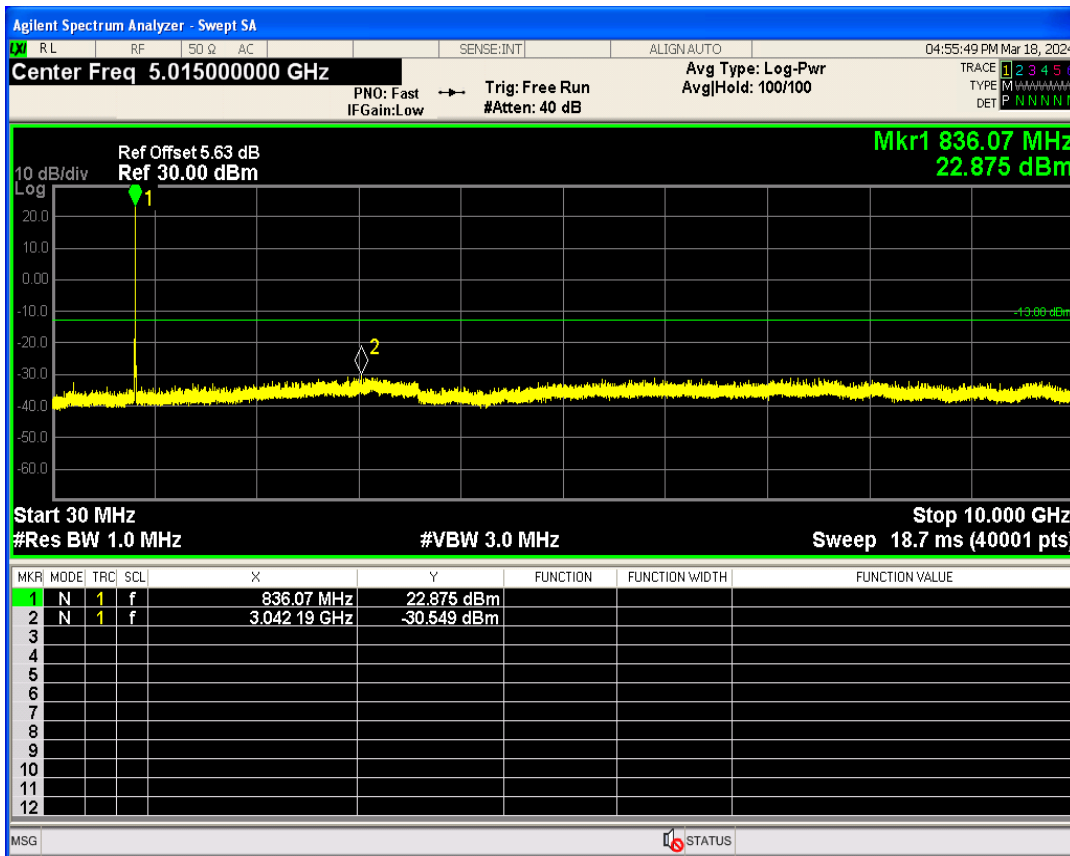

WCDMA Band2 Channel=9262

WCDMA Band2 Channel=9538

WCDMA Band5 Channel=4233

WCDMA Band5 Channel=4132

**Out-of-band emissions**

Band	Channel	Frequency (MHz)	Spur Freq (MHz)	Spur Level (dBm)	Limit (dBm)	Verdict
WCDMA Band2	9262	1852.4	19947.58	-24.54	-13	PASS
WCDMA Band2	9400	1880	17054.92	-24.76	-13	PASS
WCDMA Band2	9538	1907.6	19894.16	-23.53	-13	PASS
WCDMA Band5	4132	826.4	3157.84	-29.95	-13	PASS
WCDMA Band5	4182	836.4	3042.19	-30.54	-13	PASS
WCDMA Band5	4233	846.6	7621.91	-29.98	-13	PASS

WCDMA Band2 Channel=9262

WCDMA Band2 Channel=9400

WCDMA Band2 Channel=9538

WCDMA Band5 Channel=4132

WCDMA Band5 Channel=4182

WCDMA Band5 Channel=4233

**Conducted output power**

Band	Channel	Frequency (MHz)	Power (dBm)	high Limit (dBm)	Verdict
HSDPA Band2 Subtest1	9262	1852.4	22.76	37	PASS
HSDPA Band2 Subtest2	9262	1852.4	22.71	37	PASS
HSDPA Band2 Subtest3	9262	1852.4	21.29	37	PASS
HSDPA Band2 Subtest4	9262	1852.4	21.18	37	PASS
HSDPA Band2 Subtest1	9400	1880	21.82	37	PASS
HSDPA Band2 Subtest2	9400	1880	22.74	37	PASS
HSDPA Band2 Subtest3	9400	1880	21.72	37	PASS
HSDPA Band2 Subtest4	9400	1880	21.61	37	PASS
HSDPA Band2 Subtest1	9538	1907.6	22.91	37	PASS
HSDPA Band2 Subtest2	9538	1907.6	22.64	37	PASS
HSDPA Band2 Subtest3	9538	1907.6	21.76	37	PASS
HSDPA Band2 Subtest4	9538	1907.6	21.21	37	PASS
HSDPA Band5 Subtest1	4132	826.4	23.48	37	PASS
HSDPA Band5 Subtest2	4132	826.4	23.24	37	PASS
HSDPA Band5 Subtest3	4132	826.4	22.39	37	PASS
HSDPA Band5 Subtest4	4132	826.4	22.14	37	PASS
HSDPA Band5 Subtest1	4182	836.4	23.57	37	PASS
HSDPA Band5 Subtest2	4182	836.4	23.27	37	PASS
HSDPA Band5 Subtest3	4182	836.4	22.48	37	PASS
HSDPA Band5 Subtest4	4182	836.4	21.78	37	PASS
HSDPA Band5 Subtest1	4233	846.6	23.68	37	PASS
HSDPA Band5 Subtest2	4233	846.6	23.45	37	PASS
HSDPA Band5 Subtest3	4233	846.6	22.31	37	PASS
HSDPA Band5 Subtest4	4233	846.6	22.30	37	PASS