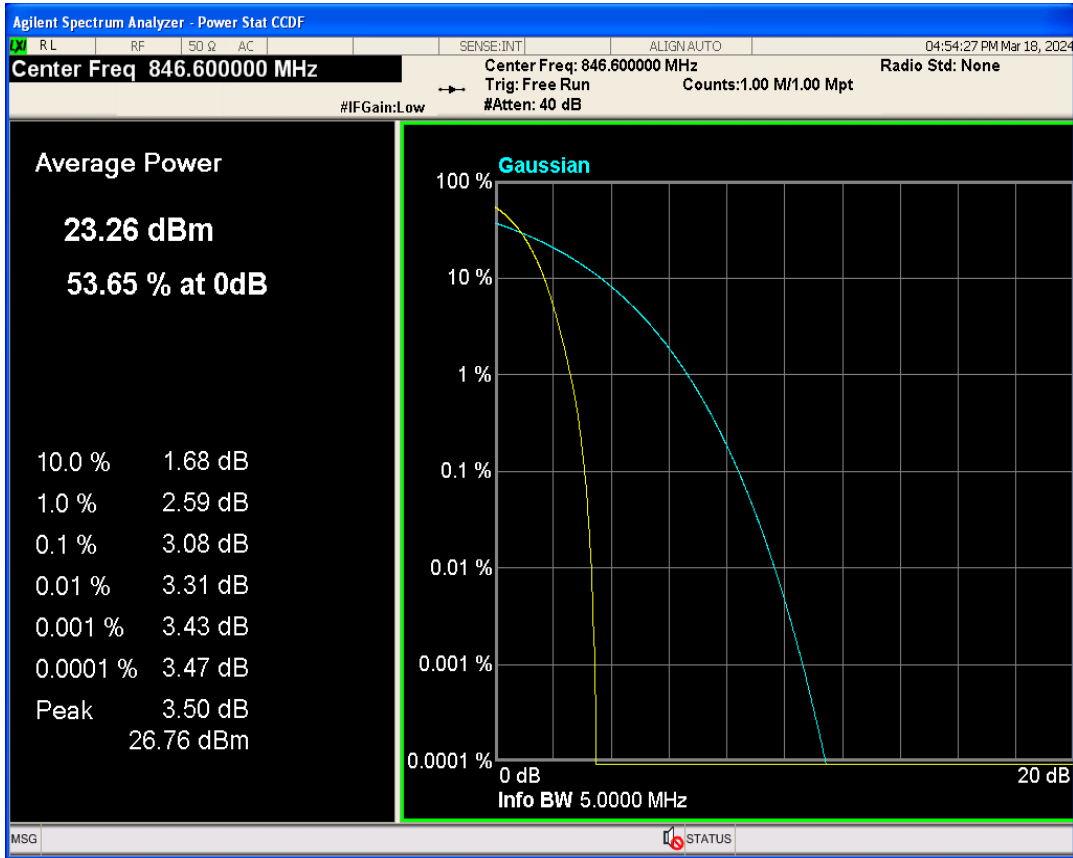

WCDMA Band2 Channel=9262

WCDMA Band2 Channel=9400

WCDMA Band2 Channel=9538

WCDMA Band5 Channel=4132

WCDMA Band5 Channel=4182

WCDMA Band5 Channel=4233

**Occupied bandwidth**

Band	Channel	Frequency (MHz)	99% OBW (kHz)	-26dB EBW (kHz)	Verdict
WCDMA Band2	9262	1852.4	4124.255	4692.169	PASS
WCDMA Band2	9400	1880	4131.746	4706.592	PASS
WCDMA Band2	9538	1907.6	4144.617	4710.270	PASS
WCDMA Band5	4132	826.4	4144.296	4690.526	PASS
WCDMA Band5	4182	836.4	4142.996	4713.402	PASS
WCDMA Band5	4233	846.6	4127.724	4691.036	PASS