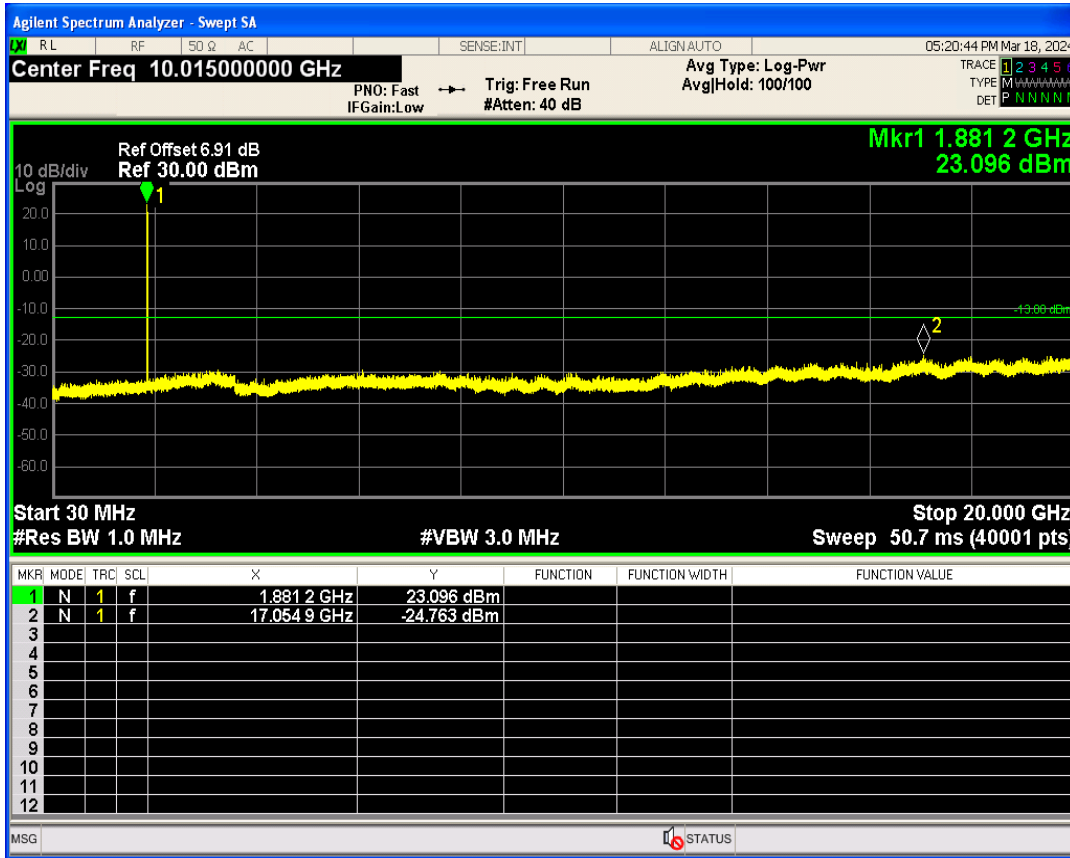

WCDMA Band2 Channel=9400