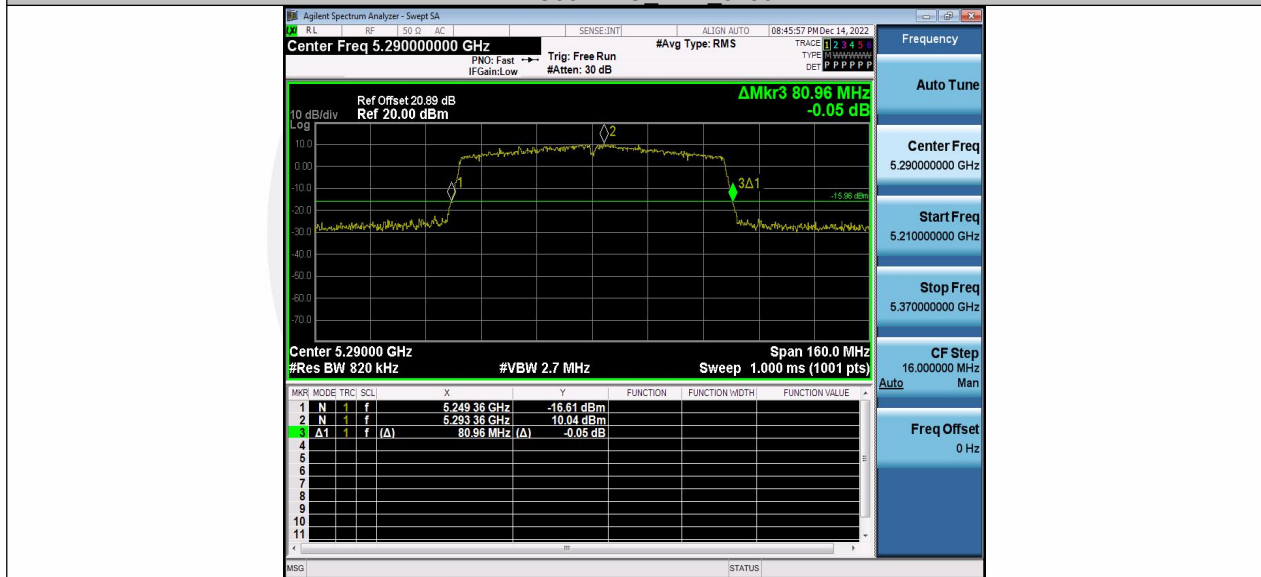

11AC40MIMO\_Ant2\_5670

11AC40MIMO\_Ant1\_5755

11AC40MIMO\_Ant2\_5755

11AC40MIMO\_Ant1\_5795

11AC40MIMO\_Ant2\_5795

11AC80MIMO\_Ant1\_5210

11AC80MIMO\_Ant2\_5210

11AC80MIMO\_Ant1\_5290

11AC80MIMO\_Ant2\_5290

11AC80MIMO\_Ant1\_5530

11AC80MIMO\_Ant2\_5530

11AC80MIMO\_Ant1\_5610

11AC80MIMO\_Ant2\_5610

11AC80MIMO\_Ant1\_5775

11AC80MIMO\_Ant2\_5775

**Occupied channel bandwidth (99%)**