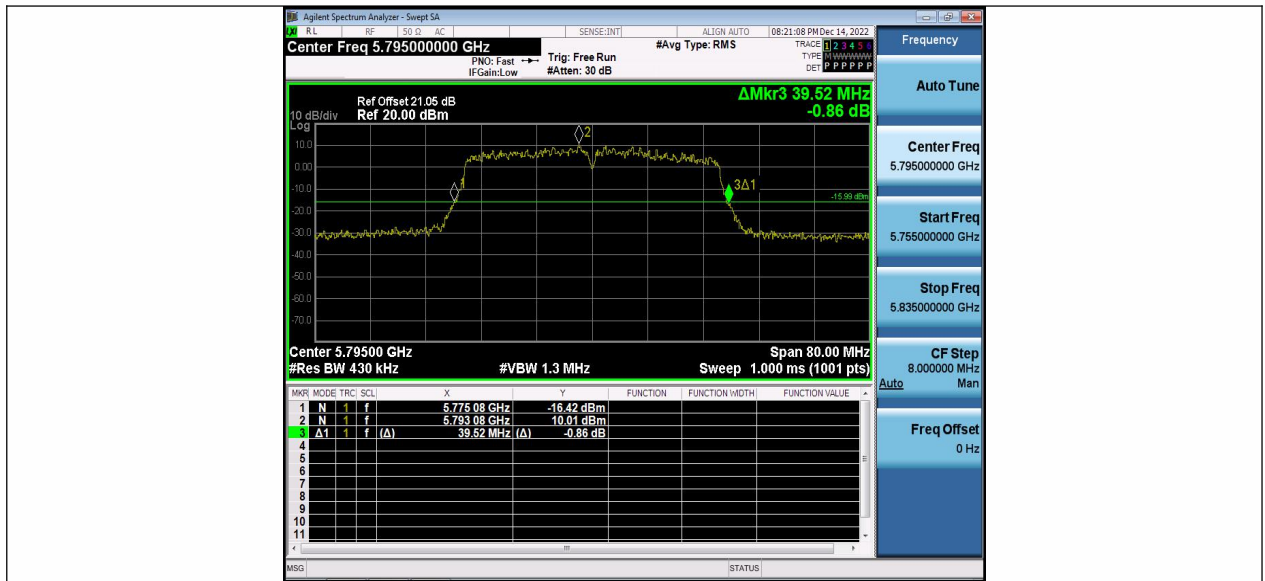

11AC40MIMO_Ant1_5795