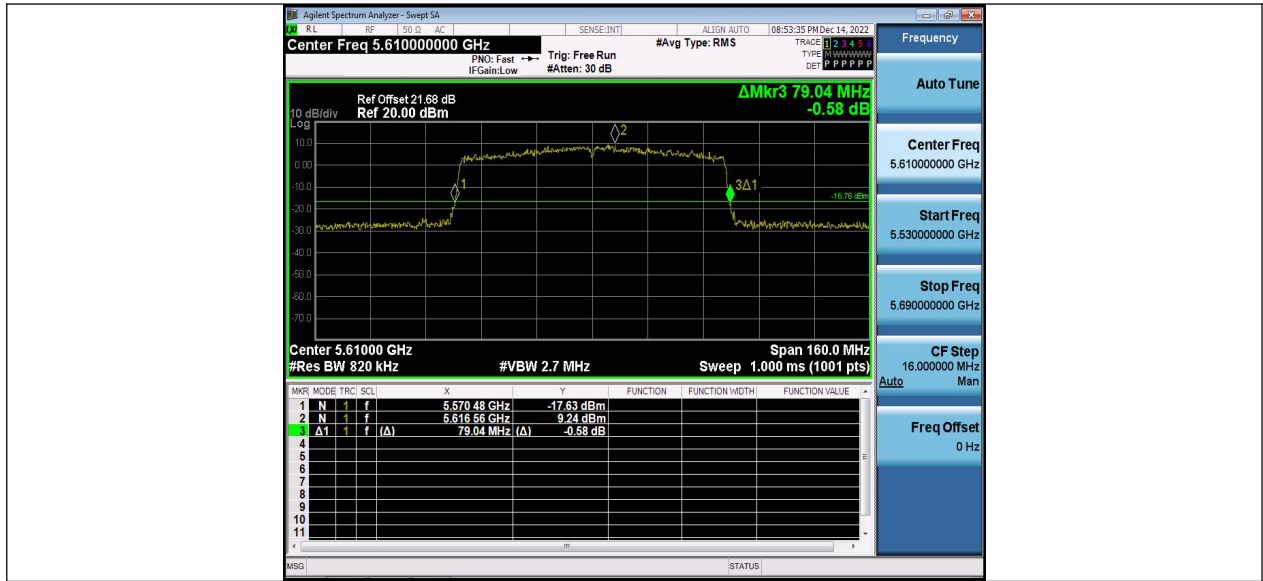

11AC80MIMO\_Ant2\_5290

11AC80MIMO\_Ant1\_5530

11AC80MIMO\_Ant2\_5530

11AC80MIMO\_Ant1\_5610

11AC80MIMO\_Ant2\_5610

11AC80MIMO\_Ant1\_5775

11AC80MIMO\_Ant2\_5775

**Occupied channel bandwidth (99%)**