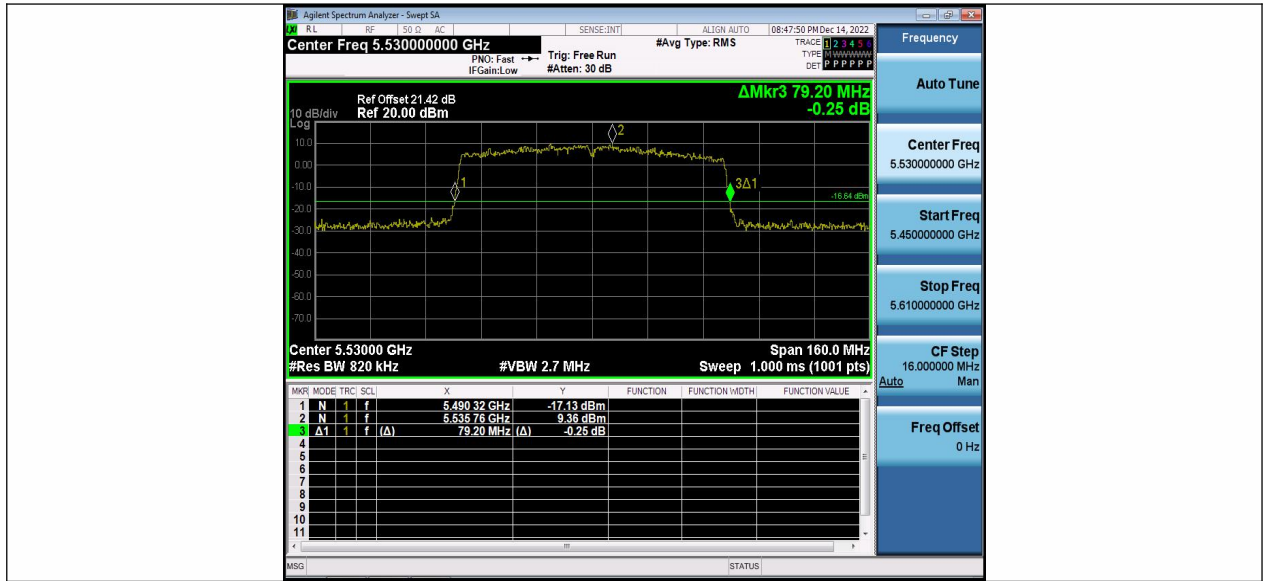

11AC40MIMO\_Ant2\_5670

11AC40MIMO\_Ant1\_5755

11AC40MIMO\_Ant2\_5755

11AC40MIMO\_Ant1\_5795

11AC40MIMO\_Ant2\_5795

11AC80MIMO\_Ant1\_5210

11AC80MIMO\_Ant2\_5210

11AC80MIMO\_Ant1\_5290

11AC80MIMO\_Ant2\_5290

11AC80MIMO\_Ant1\_5530

11AC80MIMO\_Ant2\_5530

11AC80MIMO\_Ant1\_5610

11AC80MIMO\_Ant2\_5610

11AC80MIMO\_Ant1\_5775

11AC80MIMO\_Ant2\_5775

**Occupied channel bandwidth (99%)**