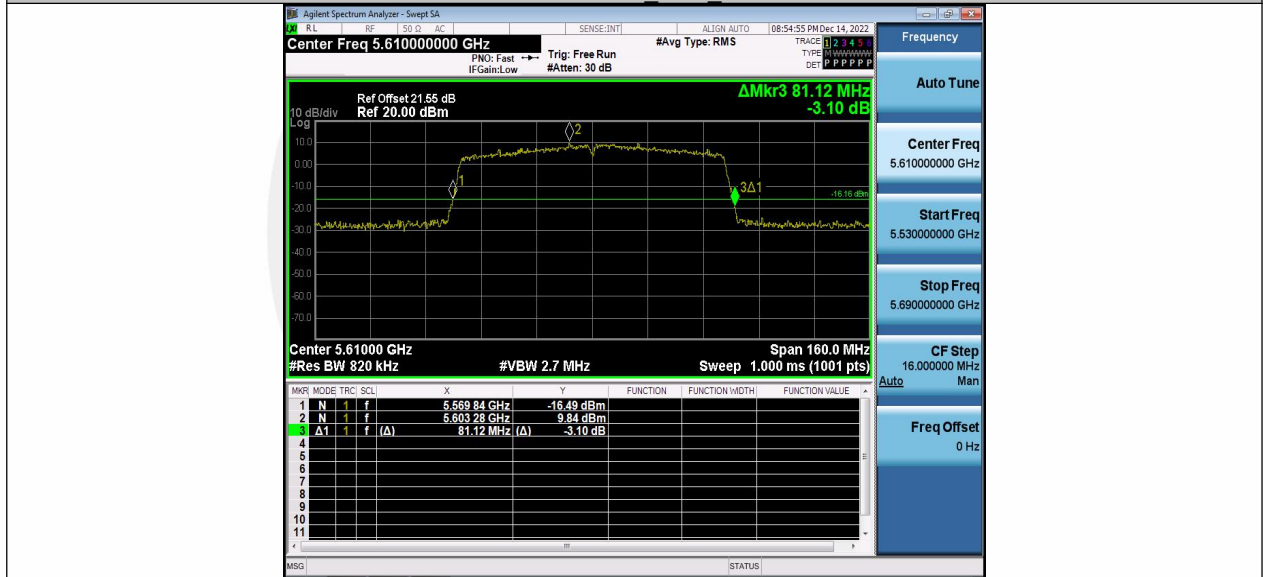

11AC80MIMO\_Ant2\_5290

11AC80MIMO\_Ant1\_5530

11AC80MIMO\_Ant2\_5530

11AC80MIMO\_Ant1\_5610

11AC80MIMO\_Ant2\_5610

11AC80MIMO\_Ant1\_5775

11AC80MIMO\_Ant2\_5775

**Occupied channel bandwidth (99%)**