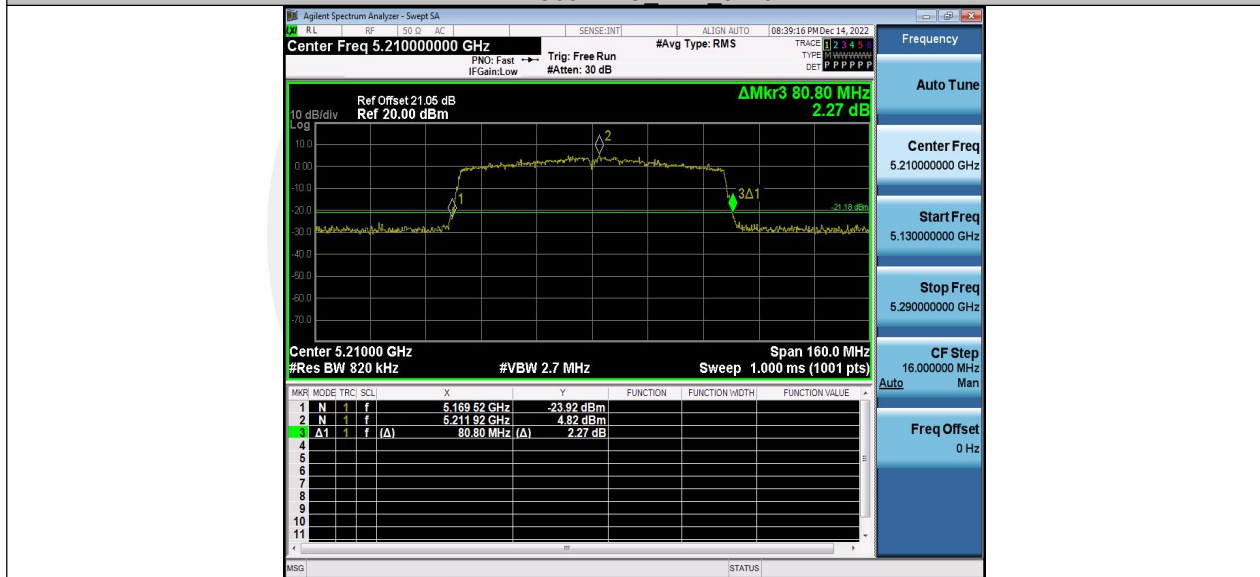

11AC40MIMO\_Ant2\_5670

11AC40MIMO\_Ant1\_5755

11AC40MIMO\_Ant2\_5755

11AC40MIMO\_Ant1\_5795

11AC40MIMO\_Ant2\_5795

11AC80MIMO\_Ant1\_5210

11AC80MIMO\_Ant2\_5210

11AC80MIMO\_Ant1\_5290

11AC80MIMO\_Ant2\_5290

11AC80MIMO\_Ant1\_5530

11AC80MIMO\_Ant2\_5530

11AC80MIMO\_Ant1\_5610

11AC80MIMO\_Ant2\_5610

11AC80MIMO\_Ant1\_5775

11AC80MIMO\_Ant2\_5775

**Occupied channel bandwidth (99%)**