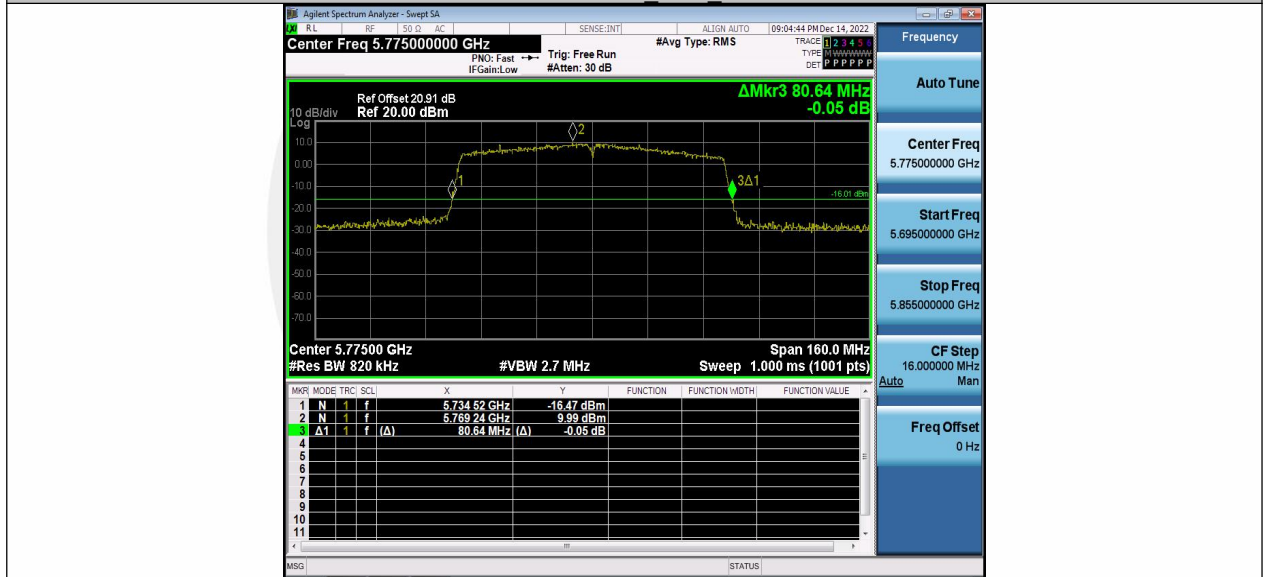

11AC80MIMO\_Ant2\_5290

11AC80MIMO\_Ant1\_5530

11AC80MIMO\_Ant2\_5530

11AC80MIMO\_Ant1\_5610

11AC80MIMO\_Ant2\_5610

11AC80MIMO\_Ant1\_5775

11AC80MIMO\_Ant2\_5775

**Occupied channel bandwidth (99%)**