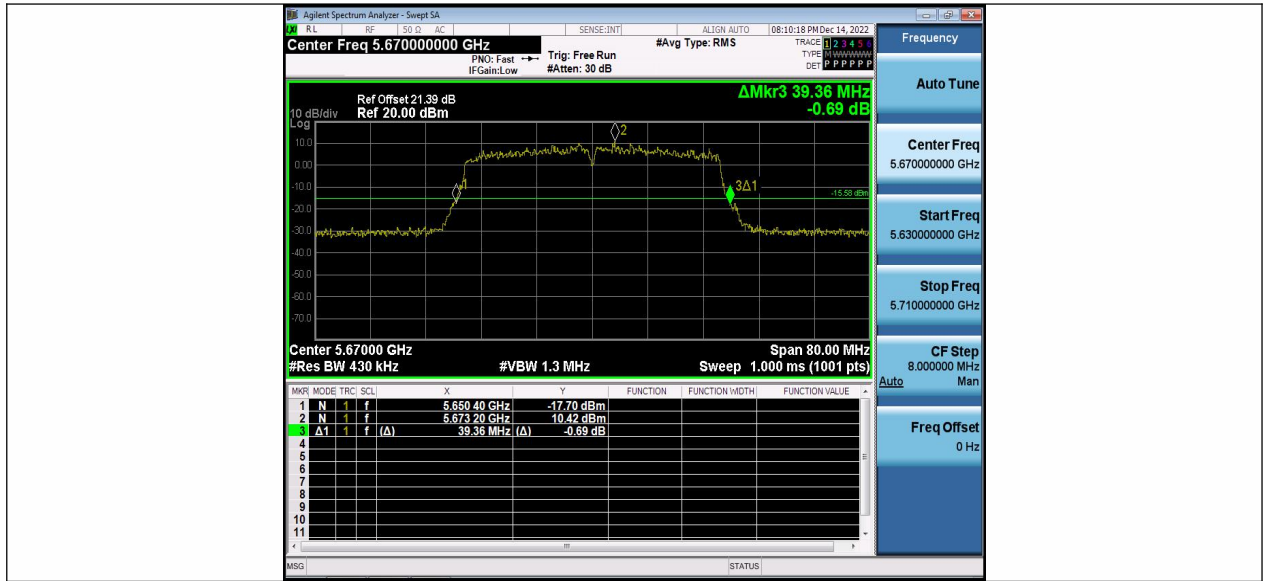

11AC40MIMO_Ant1_5670