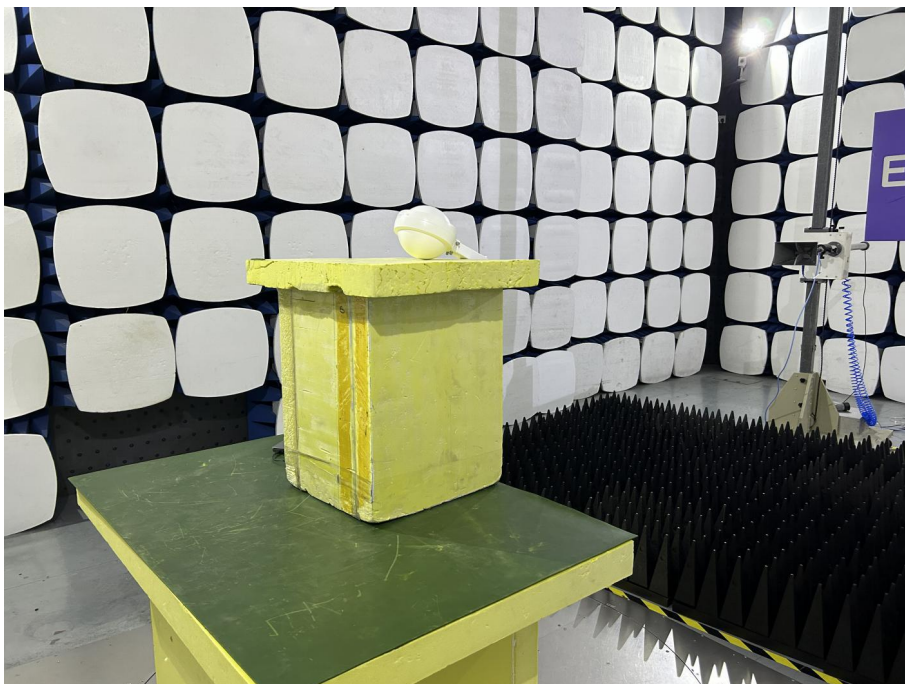

TEST SETUP PHOTOS

1.1. Photos of Radiation Emission Measurement

Spurious Emission Test Setup (30MHz-1GHz)

Spurious Emission Test Setup (Above 1GHz)

1.2. Conducted Emission Test

1.3. Photos of DFS Measurement