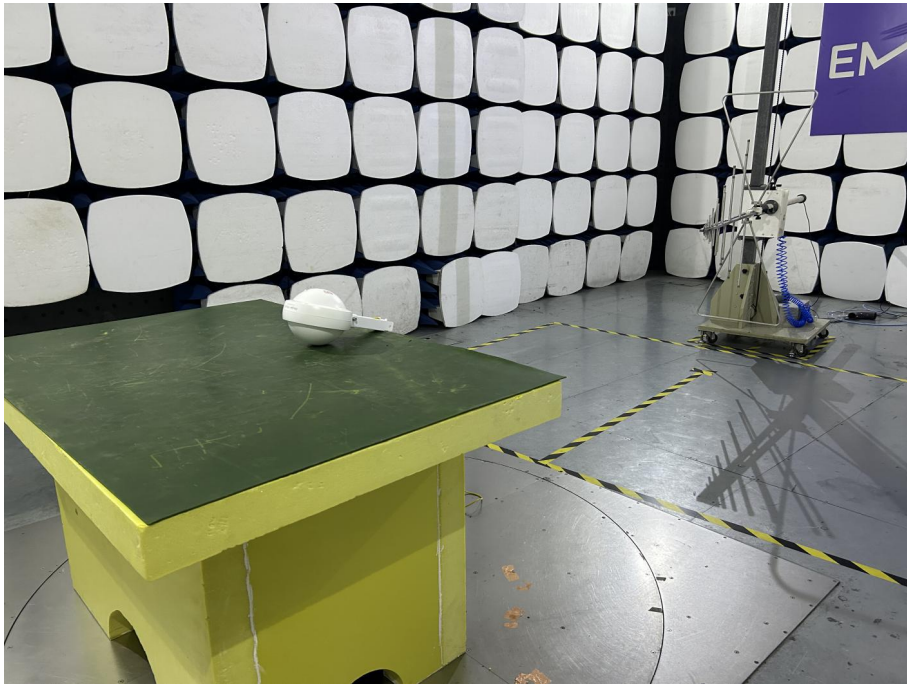

TEST SETUP PHOTOS

1.1. Photos of Radiation Emission Measurement

Spurious Emission Test Setup (30MHz-1GHz)

Spurious Emission Test Setup (Above 1GHz)

1.2. Conducted Emission Test

1.3. Photos of DFS Measurement