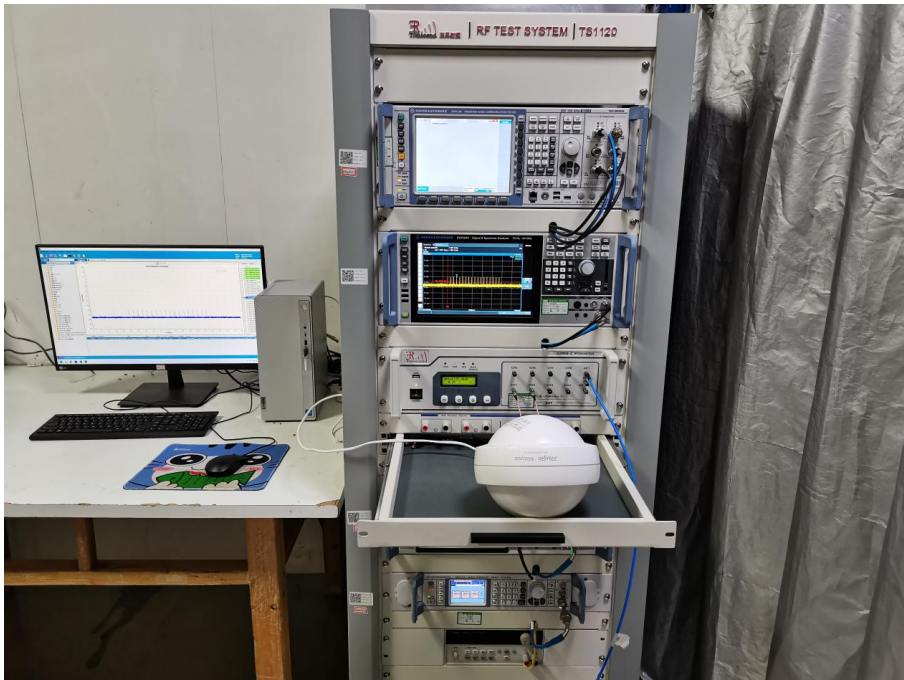

TEST SETUP PHOTOS

1.1. Photos of Radiation Emission Measurement

Spurious Emission Test Setup (30MHz-1GHz)

Spurious Emission Test Setup (Above 1GHz)

1.2. Conducted Emission Test

1.3. Photos of DFS Measurement