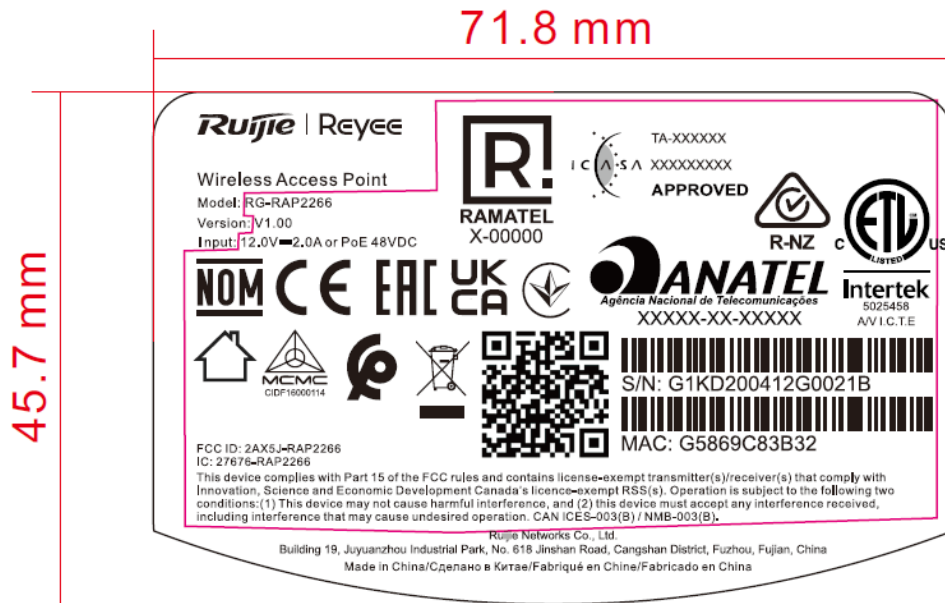

# RG-RAP2266 Label Size

# Label Location