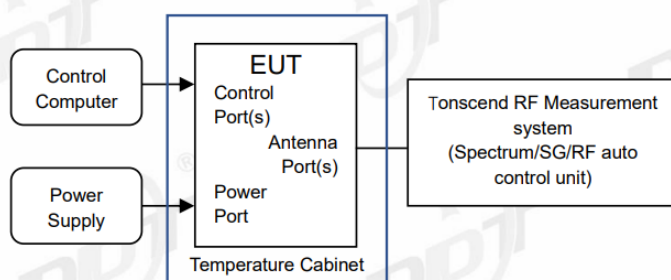

10. Frequency Stability Measurement

10.1. Limit of Frequency Stability

Manufacturers of U-NII devices are responsible for ensuring frequency stability such that an emission is maintained within the band of operation under all conditions of normal operation as specified in the user's manual.

10.2. Measuring Instruments

The measuring equipment is listed in the section 4 of this test report.

10.3. Test procedures

- (1) To ensure emission at the band edge is maintained within the authorized band, those values shall be measured by radiation emissions at upper and lower frequency points, and finally compensated by frequency deviation as procedures below.
- (2) The EUT was operated at the maximum output power, and connected to the spectrum analyzer, which is set to maximum hold function and peak detector. The peak value of the power envelope was measured and noted. The upper and lower frequency points were respectively measured relatively 10 dB lower than the measured peak value.
- (3) The frequency deviation was calculated by adding the upper frequency point and the lower frequency point divided by two. Those detailed values of frequency deviation are provided in table below.

10.4. Test setup