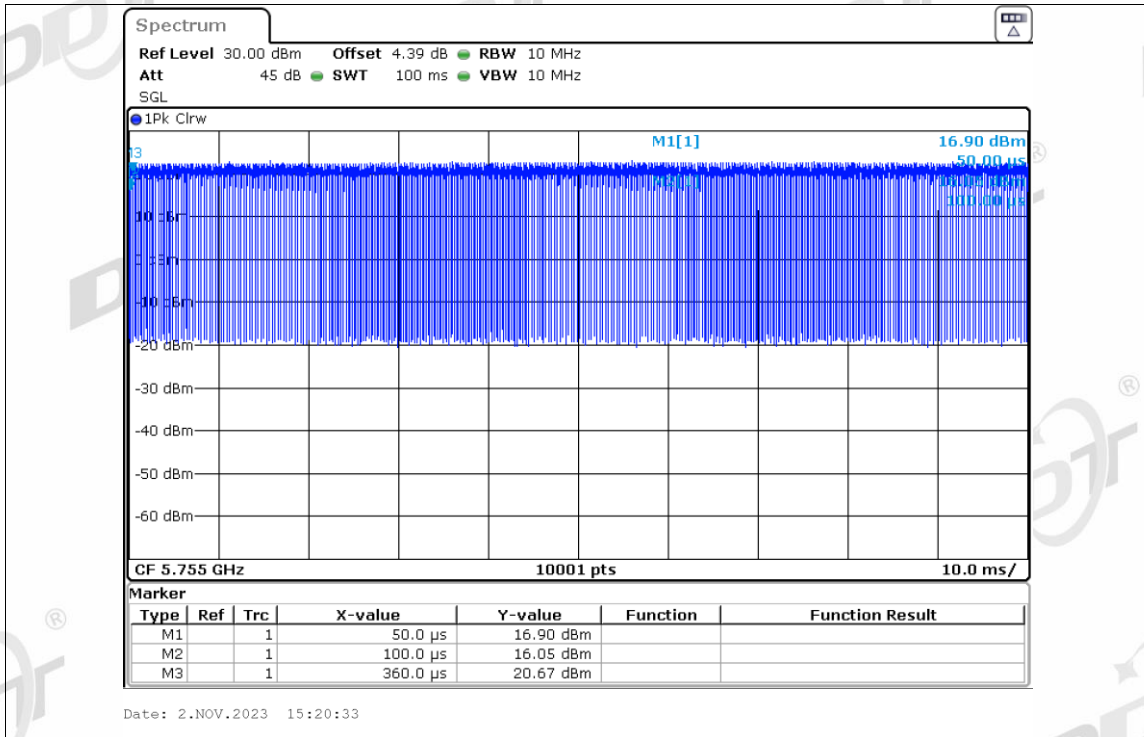

Duty Cycle NVNT ac40 5755MHz Ant3

Duty Cycle NVNT ac40 5795MHz Ant3