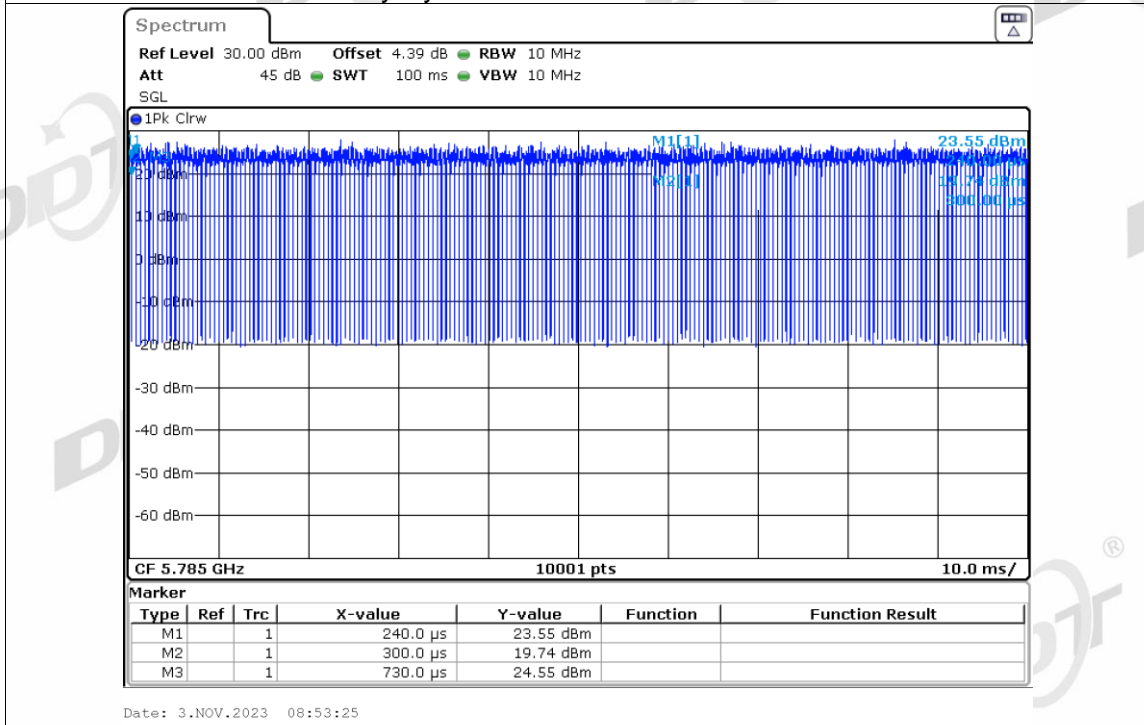

Duty Cycle NVNT ax20 5785MHz Ant1

Duty Cycle NVNT ax20 5825MHz Ant1