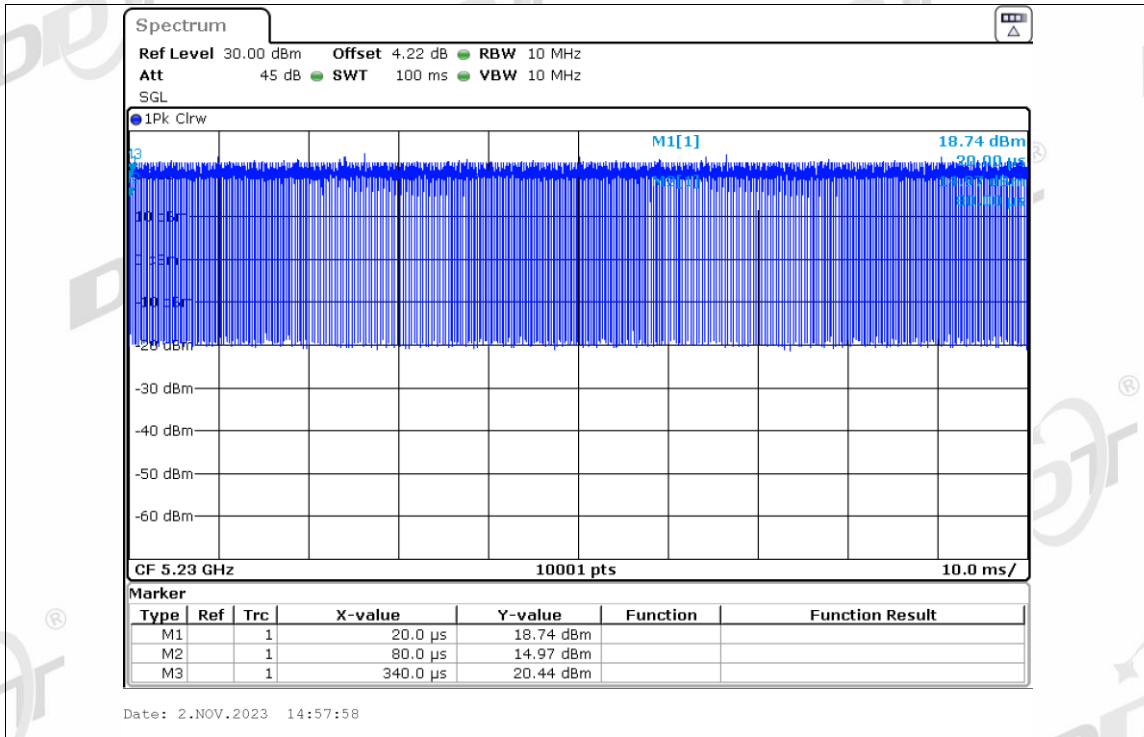

Duty Cycle NVNT ac40 5190MHz Ant3

Duty Cycle NVNT ac40 5230MHz Ant3

Duty Cycle NVNT ac40 5270MHz Ant3

Duty Cycle NVNT ac40 5310MHz Ant3

Duty Cycle NVNT ac40 5510MHz Ant3

Duty Cycle NVNT ac40 5550MHz Ant3

Duty Cycle NVNT ac40 5670MHz Ant3