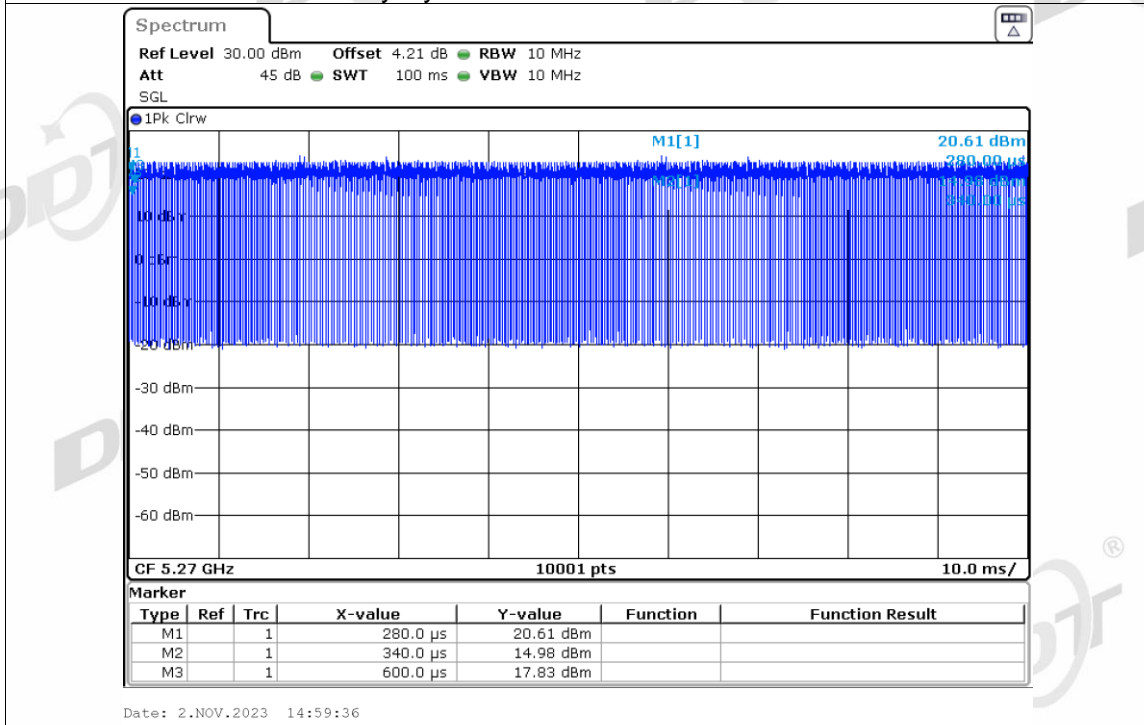

Duty Cycle NVNT ac40 5190MHz Ant3

Duty Cycle NVNT ac40 5230MHz Ant3

Duty Cycle NVNT ac40 5270MHz Ant3

Duty Cycle NVNT ac40 5310MHz Ant3

Duty Cycle NVNT ac40 5510MHz Ant3

Duty Cycle NVNT ac40 5550MHz Ant3

Duty Cycle NVNT ac40 5670MHz Ant3