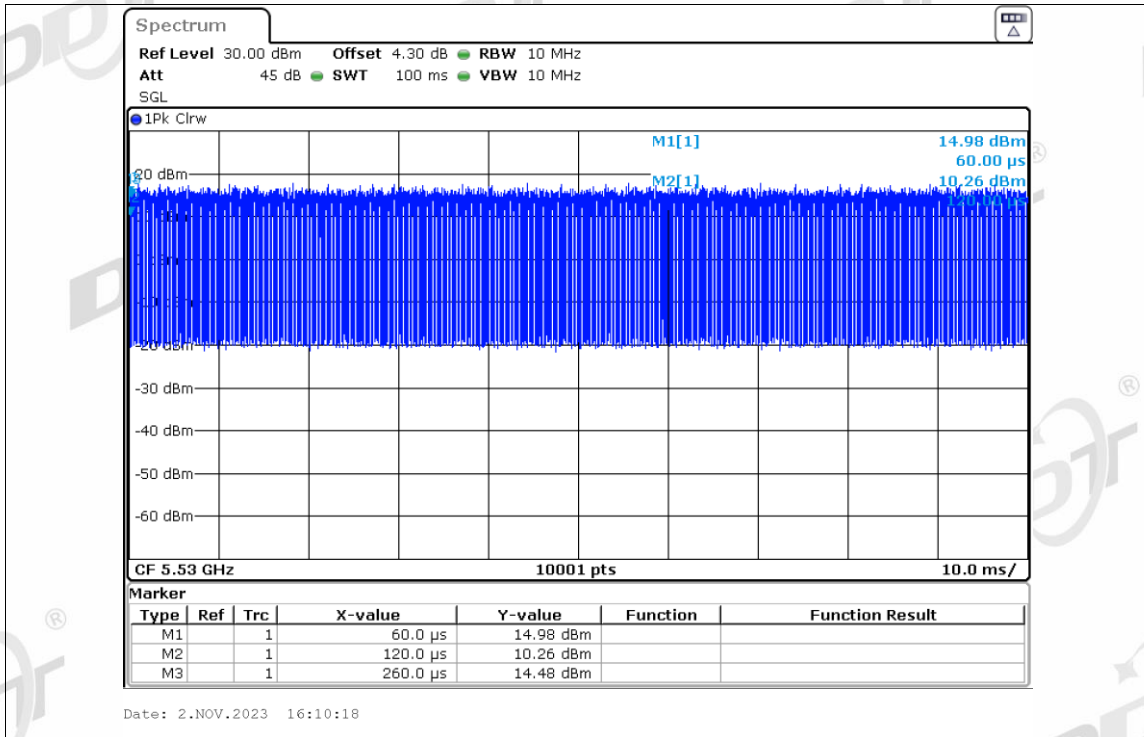

Duty Cycle NVNT ac80 5530MHz Ant1

Duty Cycle NVNT ac80 5610MHz Ant1