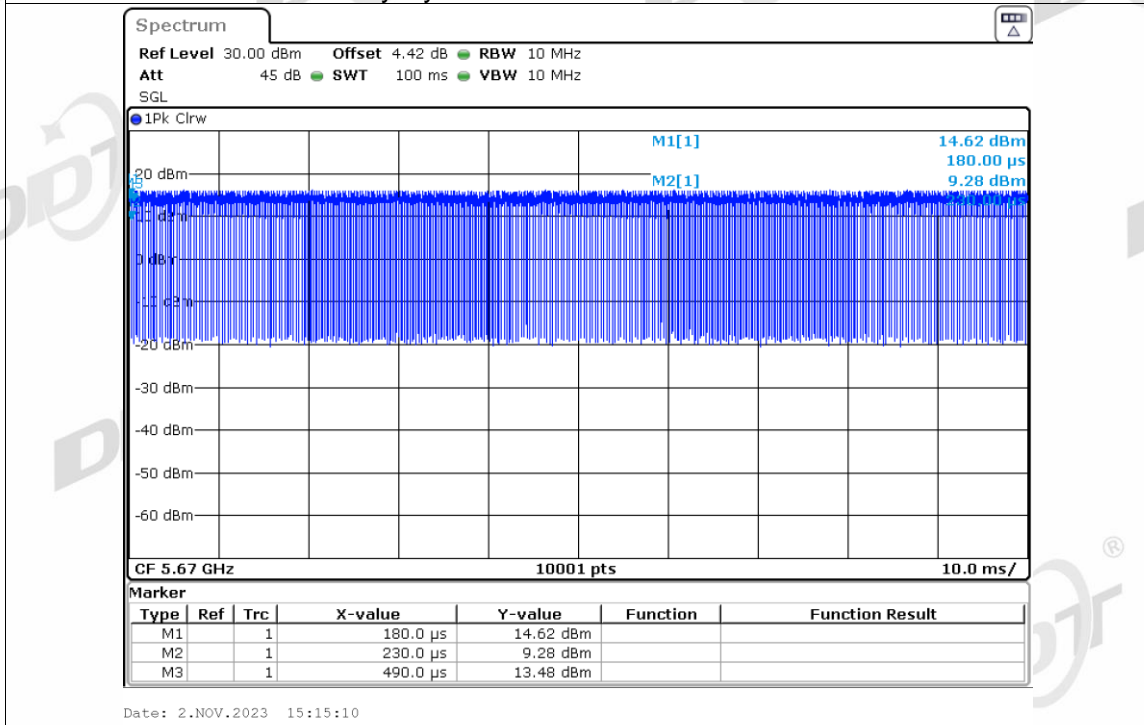

Duty Cycle NVNT ac40 5190MHz Ant3

Duty Cycle NVNT ac40 5230MHz Ant3

Duty Cycle NVNT ac40 5270MHz Ant3

Duty Cycle NVNT ac40 5310MHz Ant3

Duty Cycle NVNT ac40 5510MHz Ant3

Duty Cycle NVNT ac40 5550MHz Ant3

Duty Cycle NVNT ac40 5670MHz Ant3