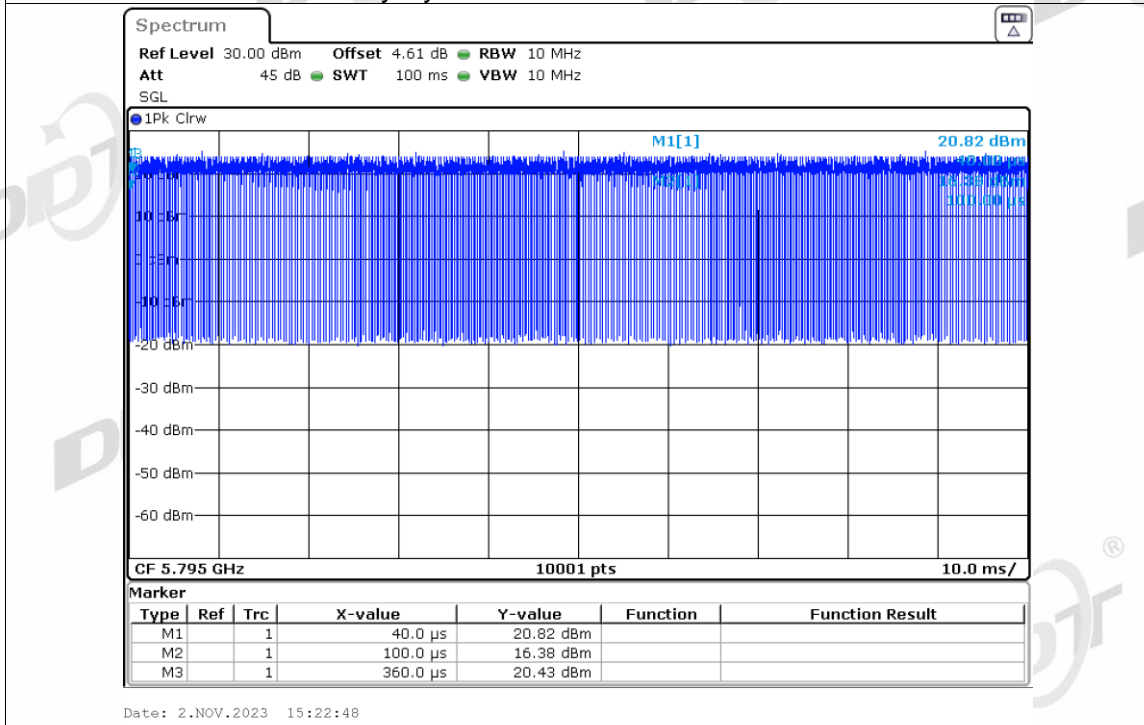

Duty Cycle NVNT ac40 5795MHz Ant3

Duty Cycle NVNT ac80 5210MHz Ant1