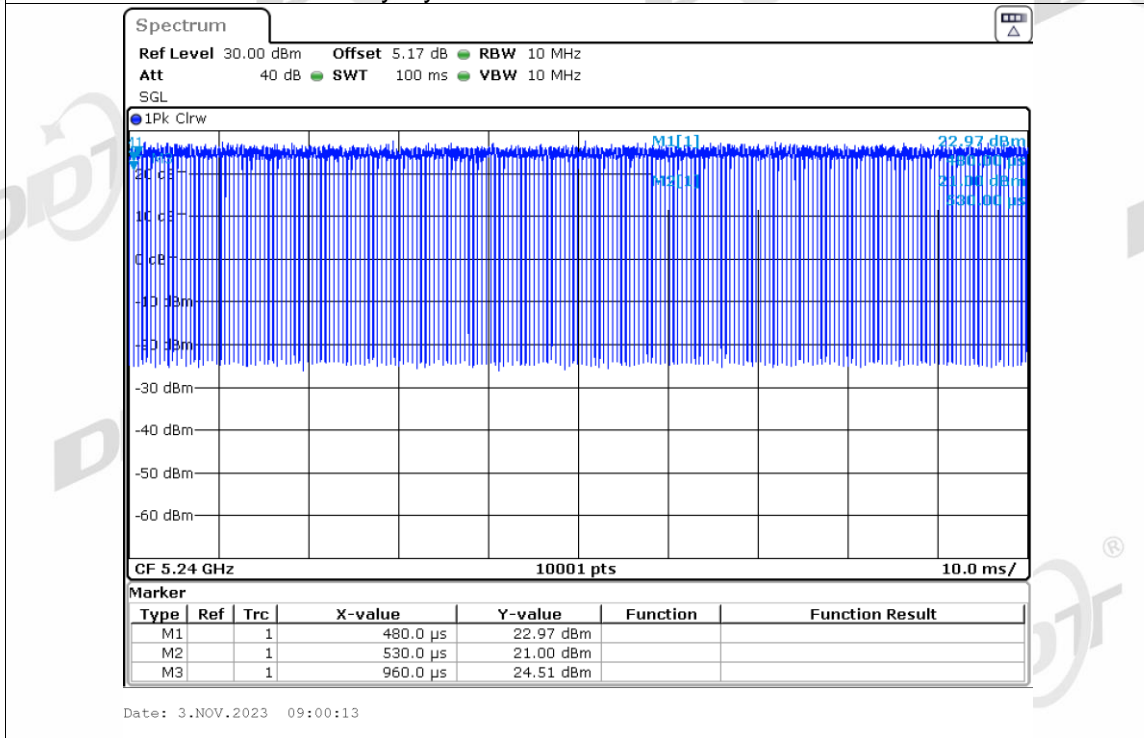

Duty Cycle NVNT ax20 5785MHz Ant1

Duty Cycle NVNT ax20 5825MHz Ant1

Duty Cycle NVNT ax20 5180MHz Ant2

Duty Cycle NVNT ax20 5200MHz Ant2

Duty Cycle NVNT ax20 5240MHz Ant2

Duty Cycle NVNT ax20 5260MHz Ant2

Duty Cycle NVNT ax20 5280MHz Ant2