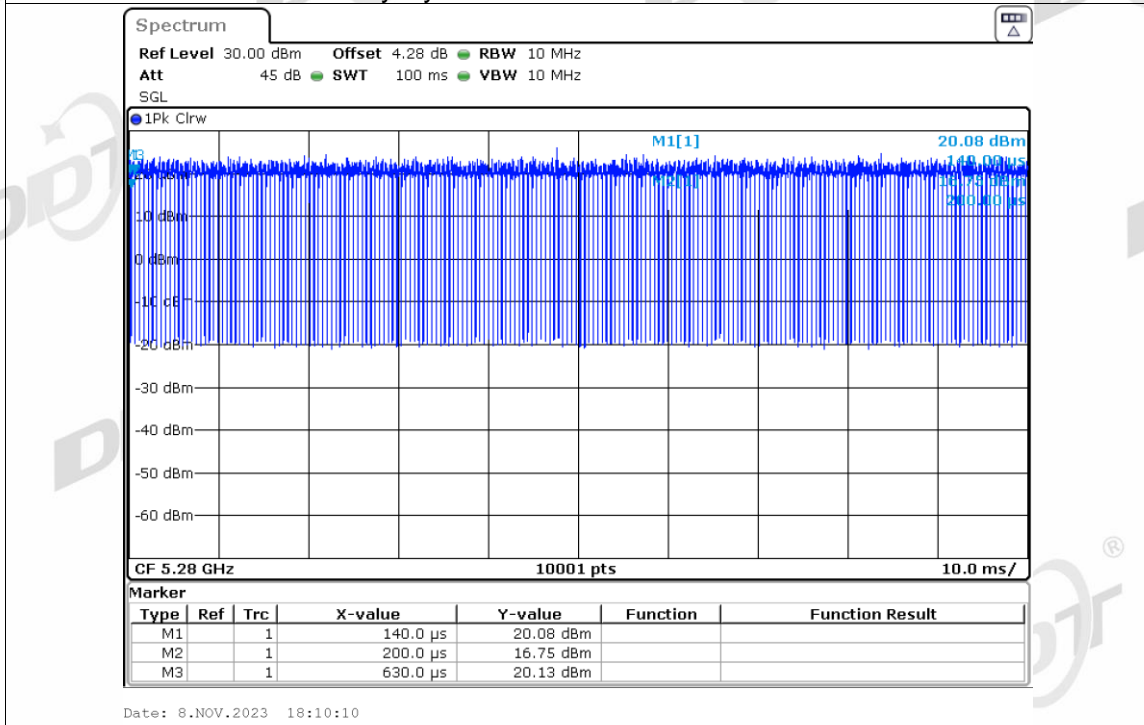

Duty Cycle NVNT ax20 5180MHz Ant3

Duty Cycle NVNT ax20 5200MHz Ant3

Duty Cycle NVNT ax20 5240MHz Ant3

Duty Cycle NVNT ax20 5260MHz Ant3

Duty Cycle NVNT ax20 5280MHz Ant3

Duty Cycle NVNT ax20 5320MHz Ant3

Duty Cycle NVNT ax20 5500MHz Ant3