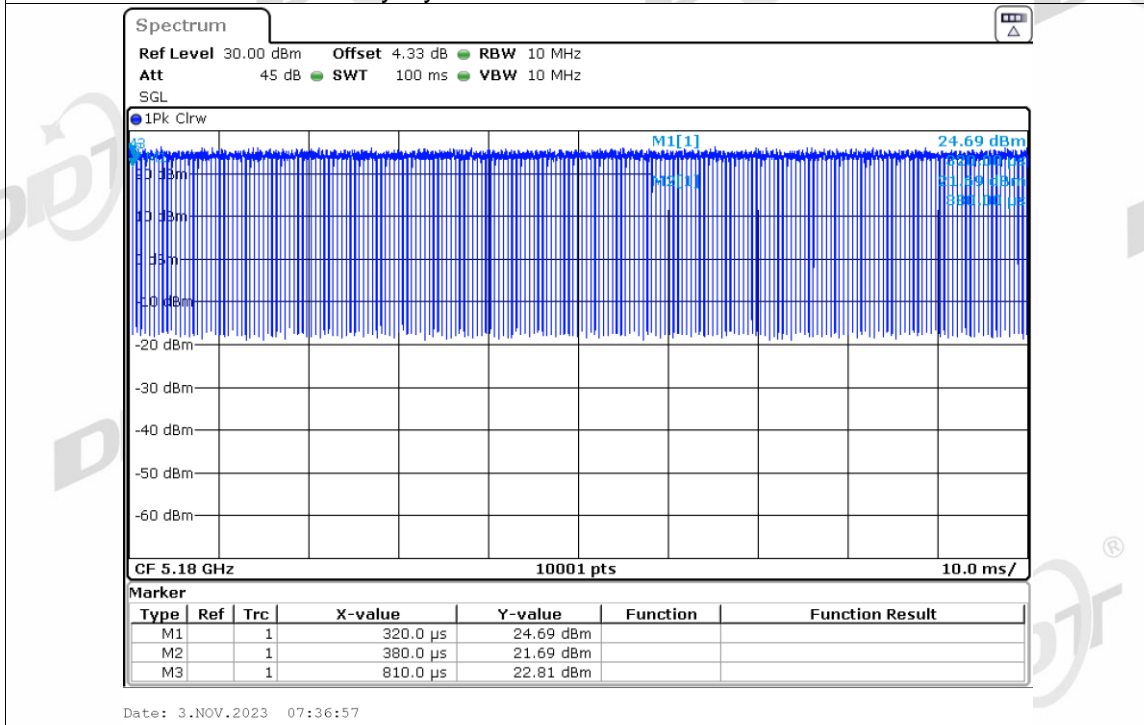

Duty Cycle NVNT ax160 5570MHz Ant2

Duty Cycle NVNT ax160 5250MHz Ant3

Duty Cycle NVNT ax160 5570MHz Ant3

Duty Cycle NVNT ax20 5180MHz Ant1

Duty Cycle NVNT ax20 5200MHz Ant1

Duty Cycle NVNT ax20 5240MHz Ant1