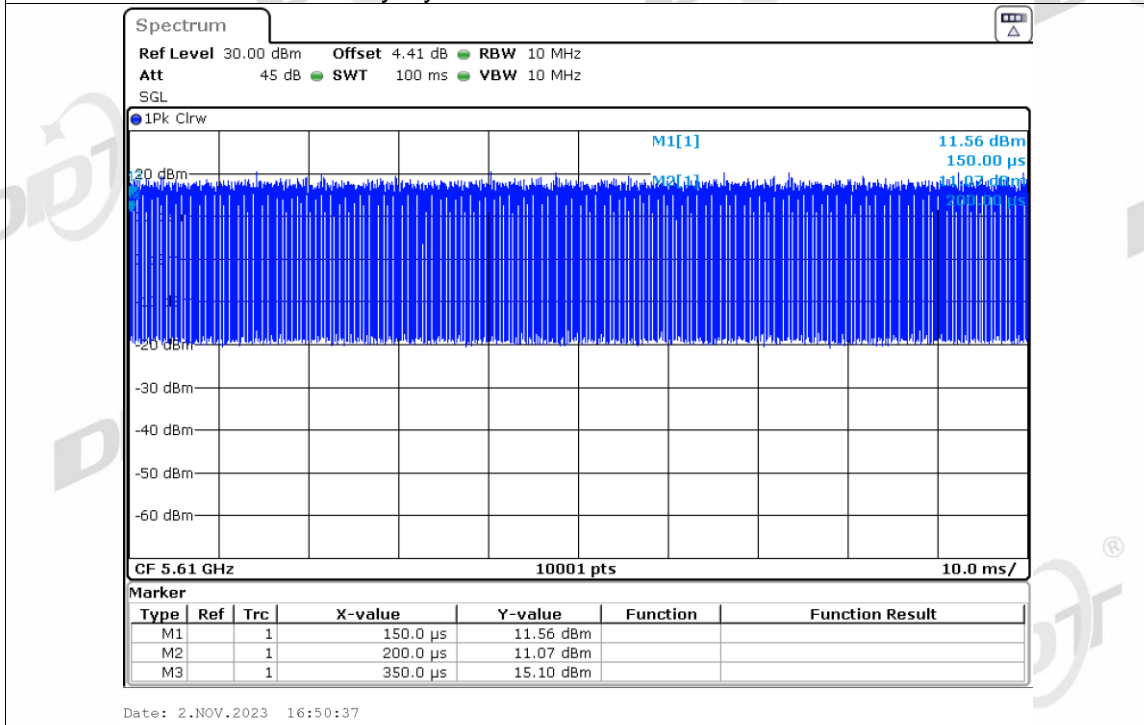

Duty Cycle NVNT ac80 5610MHz Ant3

Duty Cycle NVNT ac80 5775MHz Ant3