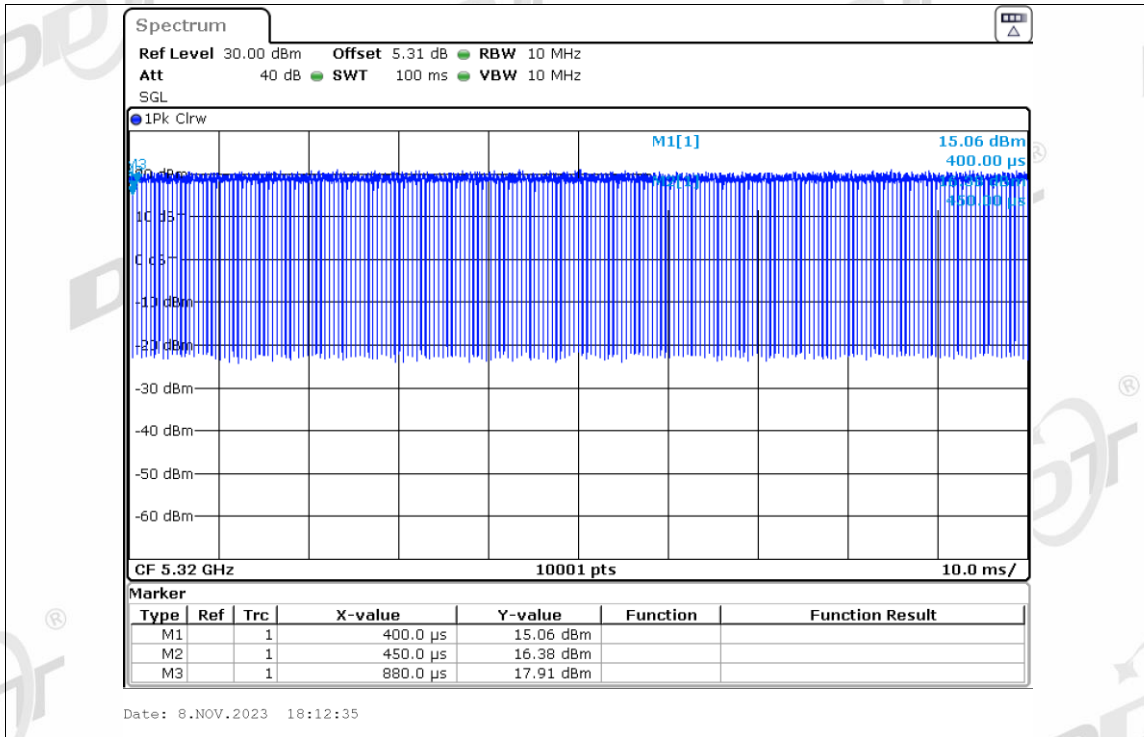

Duty Cycle NVNT ax20 5320MHz Ant2

Duty Cycle NVNT ax20 5500MHz Ant2