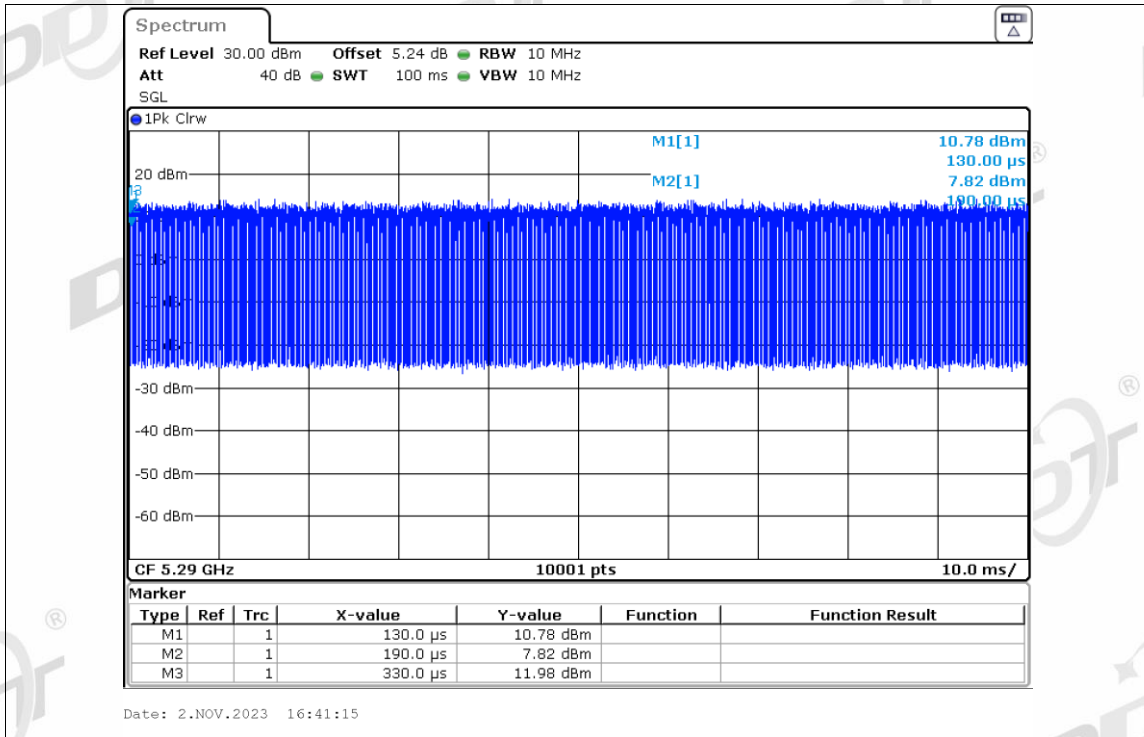

Duty Cycle NVNT ac80 5210MHz Ant2

Duty Cycle NVNT ac80 5290MHz Ant2

Duty Cycle NVNT ac80 5530MHz Ant2

Duty Cycle NVNT ac80 5610MHz Ant2

Duty Cycle NVNT ac80 5775MHz Ant2

Duty Cycle NVNT ac80 5210MHz Ant3

Duty Cycle NVNT ac80 5290MHz Ant3