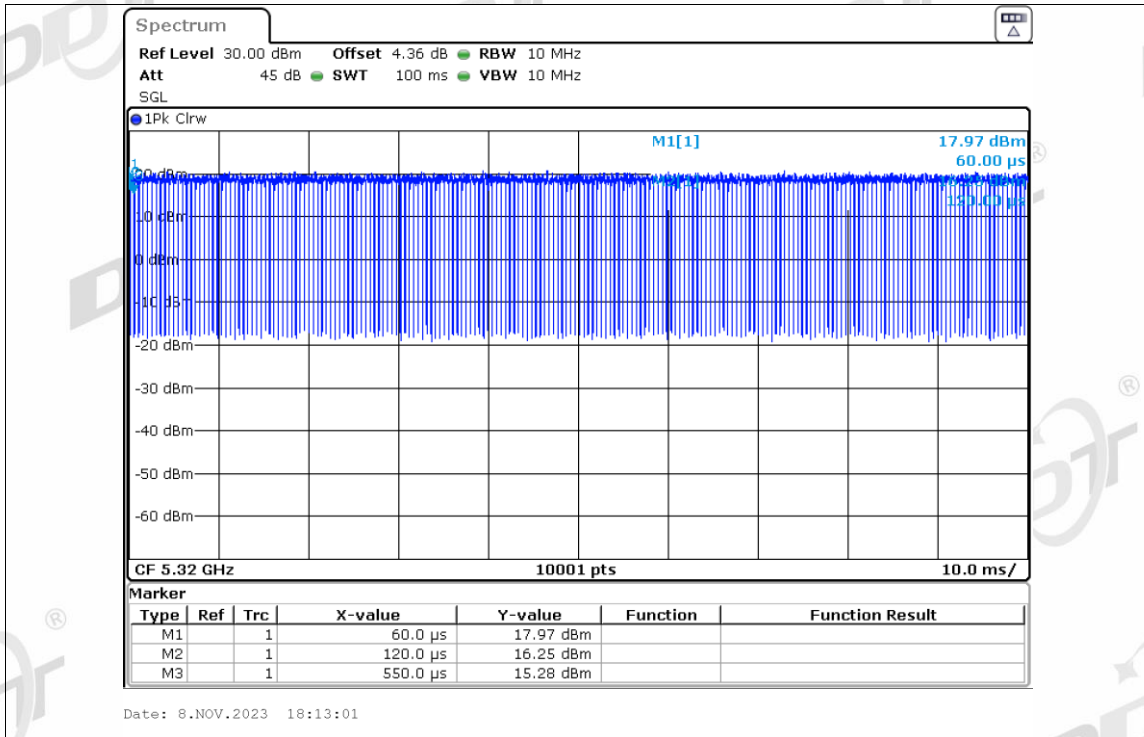

Duty Cycle NVNT ax20 5180MHz Ant3

Duty Cycle NVNT ax20 5200MHz Ant3

Duty Cycle NVNT ax20 5240MHz Ant3

Duty Cycle NVNT ax20 5260MHz Ant3

Duty Cycle NVNT ax20 5280MHz Ant3

Duty Cycle NVNT ax20 5320MHz Ant3

Duty Cycle NVNT ax20 5500MHz Ant3

Duty Cycle NVNT ax20 5580MHz Ant3

Duty Cycle NVNT ax20 5700MHz Ant3

Duty Cycle NVNT ax20 5745MHz Ant3