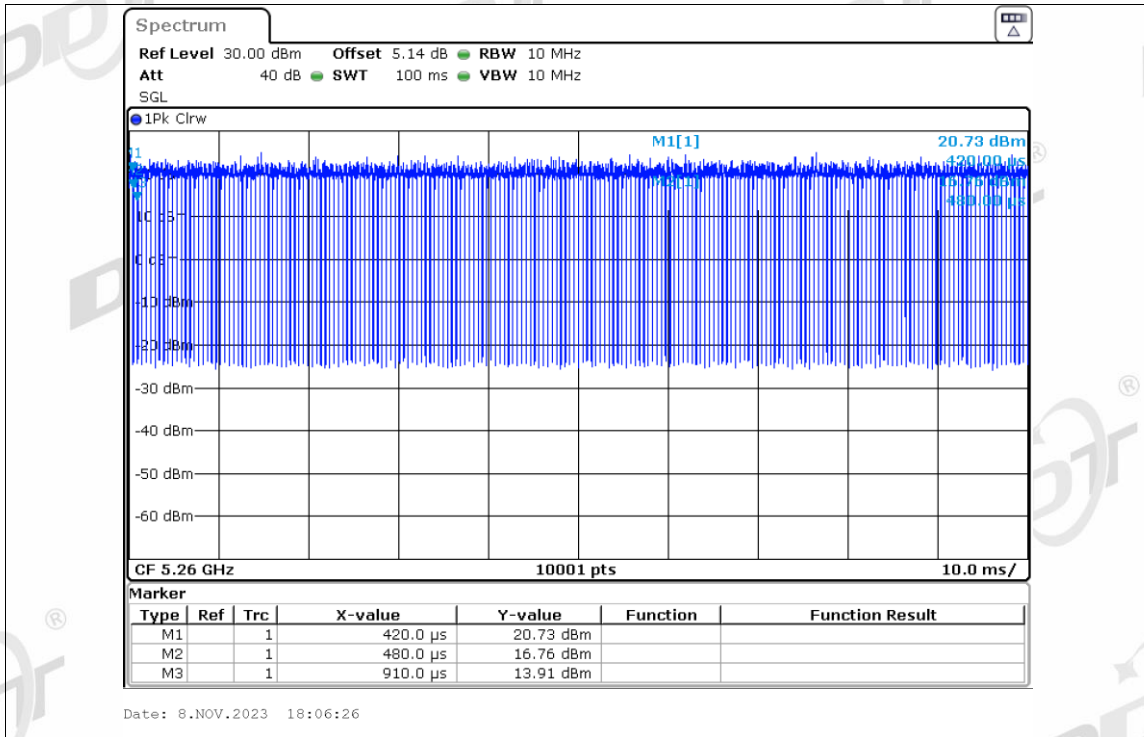

Duty Cycle NVNT ax20 5785MHz Ant1

Duty Cycle NVNT ax20 5825MHz Ant1

Duty Cycle NVNT ax20 5180MHz Ant2

Duty Cycle NVNT ax20 5200MHz Ant2

Duty Cycle NVNT ax20 5240MHz Ant2

Duty Cycle NVNT ax20 5260MHz Ant2

Duty Cycle NVNT ax20 5280MHz Ant2