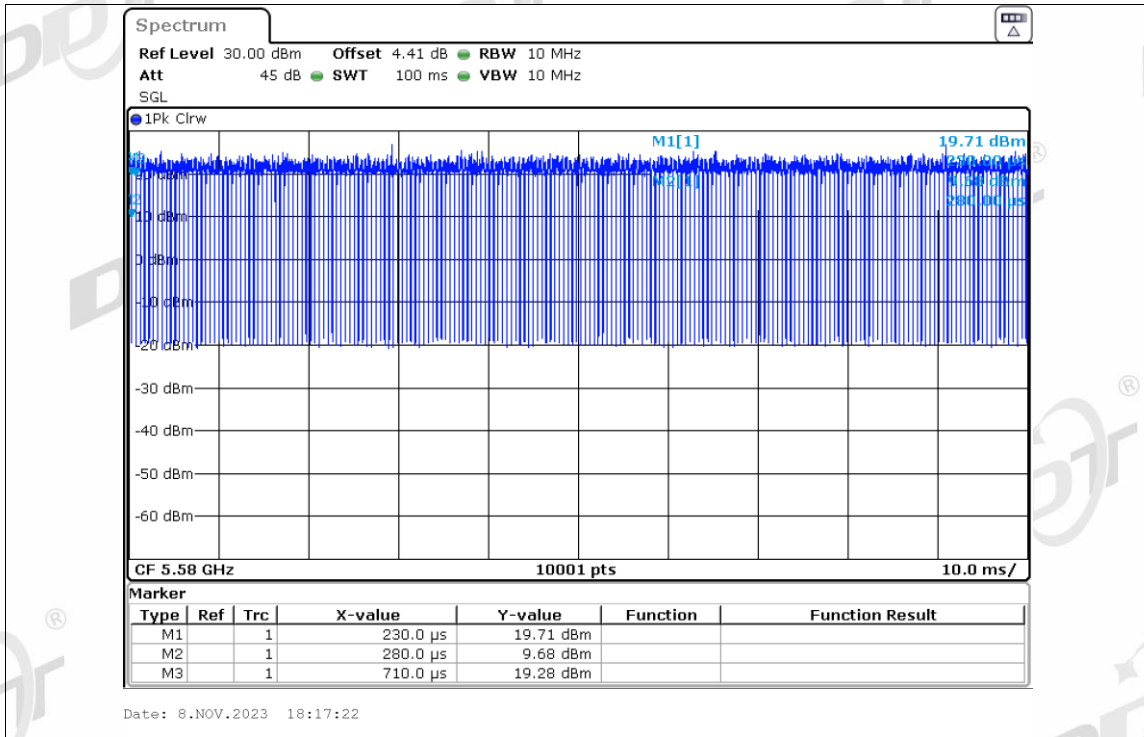

Duty Cycle NVNT ax20 5180MHz Ant3

Duty Cycle NVNT ax20 5200MHz Ant3

Duty Cycle NVNT ax20 5240MHz Ant3

Duty Cycle NVNT ax20 5260MHz Ant3

Duty Cycle NVNT ax20 5280MHz Ant3

Duty Cycle NVNT ax20 5320MHz Ant3

Duty Cycle NVNT ax20 5500MHz Ant3

Duty Cycle NVNT ax20 5580MHz Ant3

Duty Cycle NVNT ax20 5700MHz Ant3

Duty Cycle NVNT ax20 5745MHz Ant3