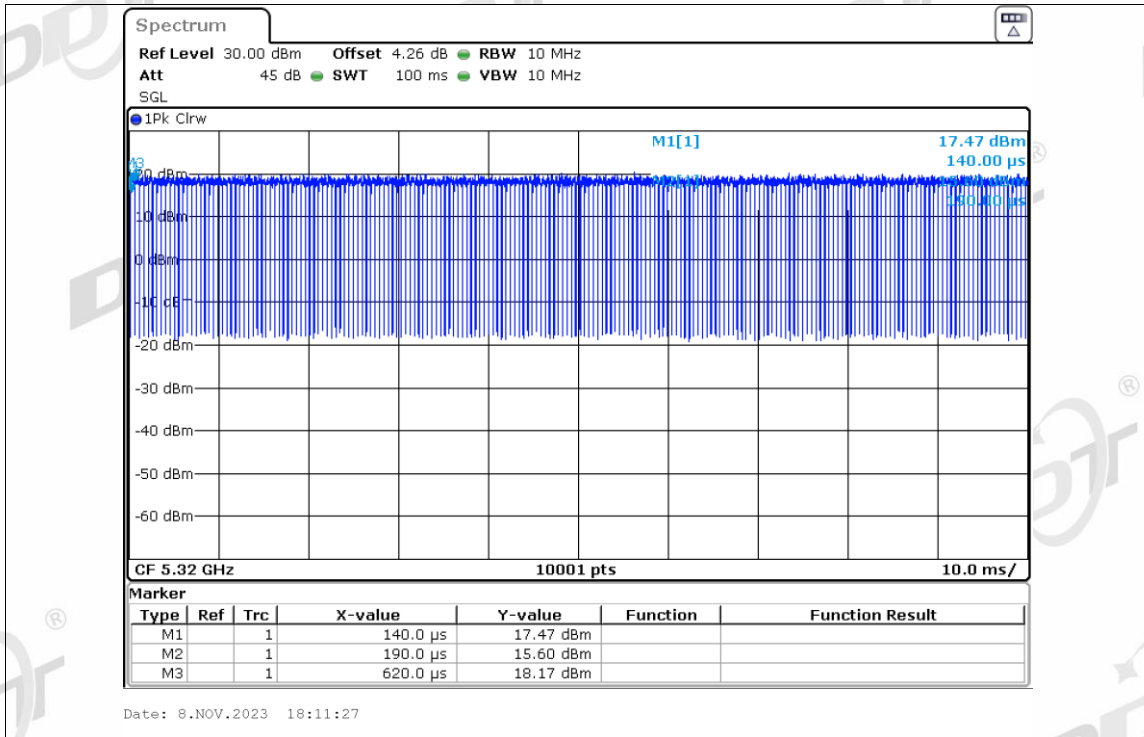

Duty Cycle NVNT ax20 5320MHz Ant1

Duty Cycle NVNT ax20 5500MHz Ant1