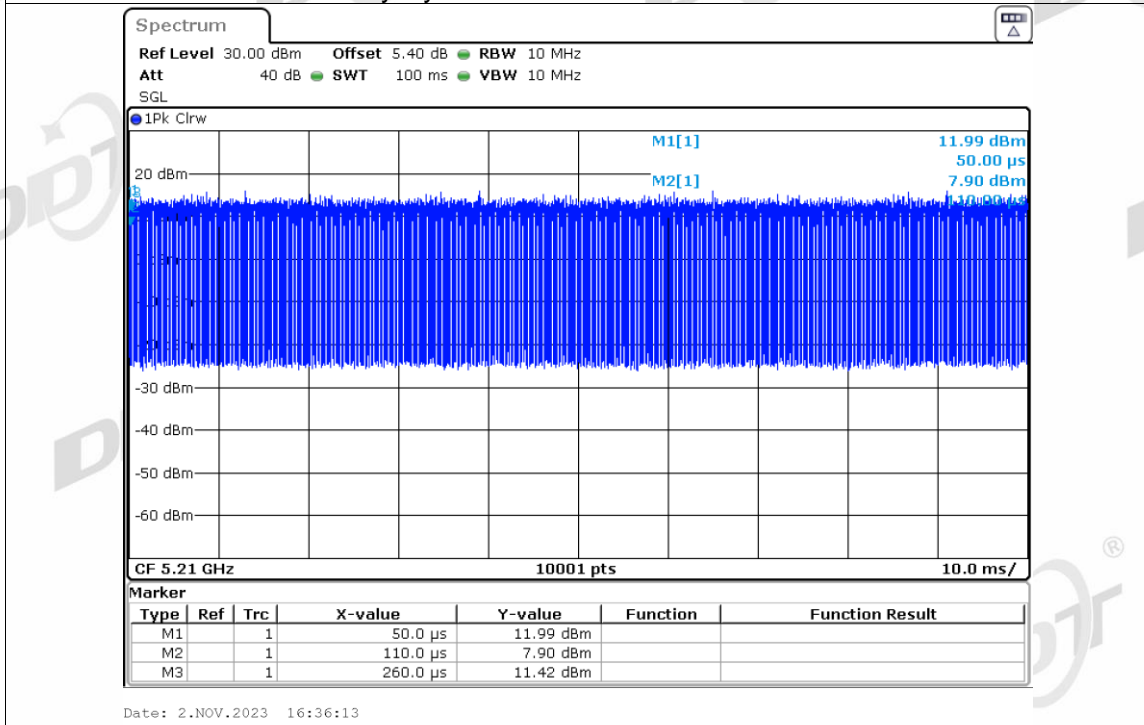

Duty Cycle NVNT ac80 5210MHz Ant2

Duty Cycle NVNT ac80 5290MHz Ant2

Duty Cycle NVNT ac80 5530MHz Ant2

Duty Cycle NVNT ac80 5610MHz Ant2

Duty Cycle NVNT ac80 5775MHz Ant2

Duty Cycle NVNT ac80 5210MHz Ant3

Duty Cycle NVNT ac80 5290MHz Ant3