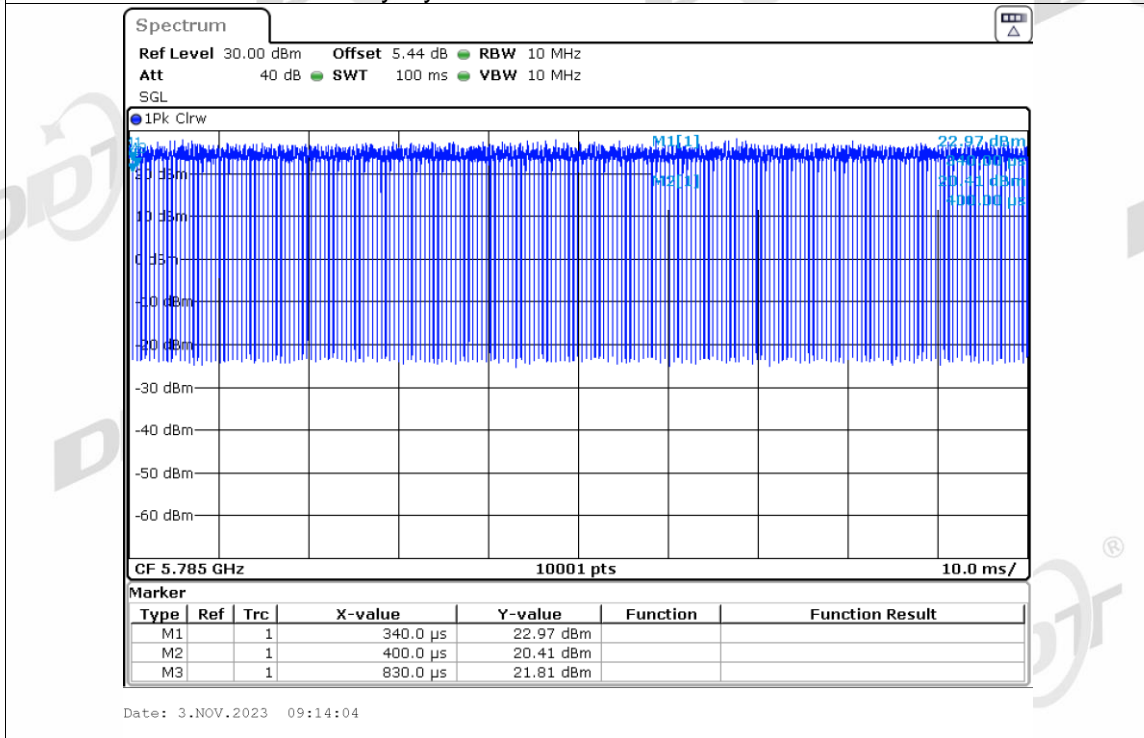

Duty Cycle NVNT ax20 5320MHz Ant2

Duty Cycle NVNT ax20 5500MHz Ant2

Duty Cycle NVNT ax20 5580MHz Ant2

Duty Cycle NVNT ax20 5700MHz Ant2

Duty Cycle NVNT ax20 5745MHz Ant2

Duty Cycle NVNT ax20 5785MHz Ant2

Duty Cycle NVNT ax20 5825MHz Ant2

Duty Cycle NVNT ax20 5180MHz Ant3

Duty Cycle NVNT ax20 5200MHz Ant3

Duty Cycle NVNT ax20 5240MHz Ant3

Duty Cycle NVNT ax20 5260MHz Ant3

Duty Cycle NVNT ax20 5280MHz Ant3

Duty Cycle NVNT ax20 5320MHz Ant3

Duty Cycle NVNT ax20 5500MHz Ant3