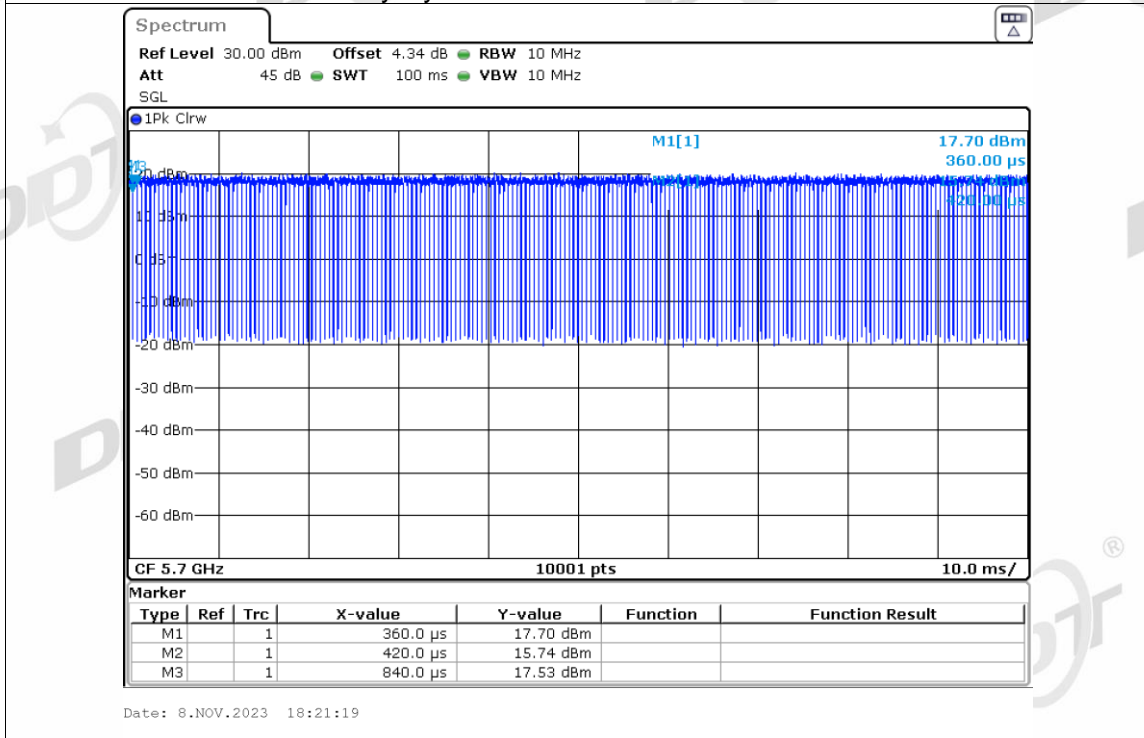

Duty Cycle NVNT ax20 5700MHz Ant3

Duty Cycle NVNT ax20 5745MHz Ant3