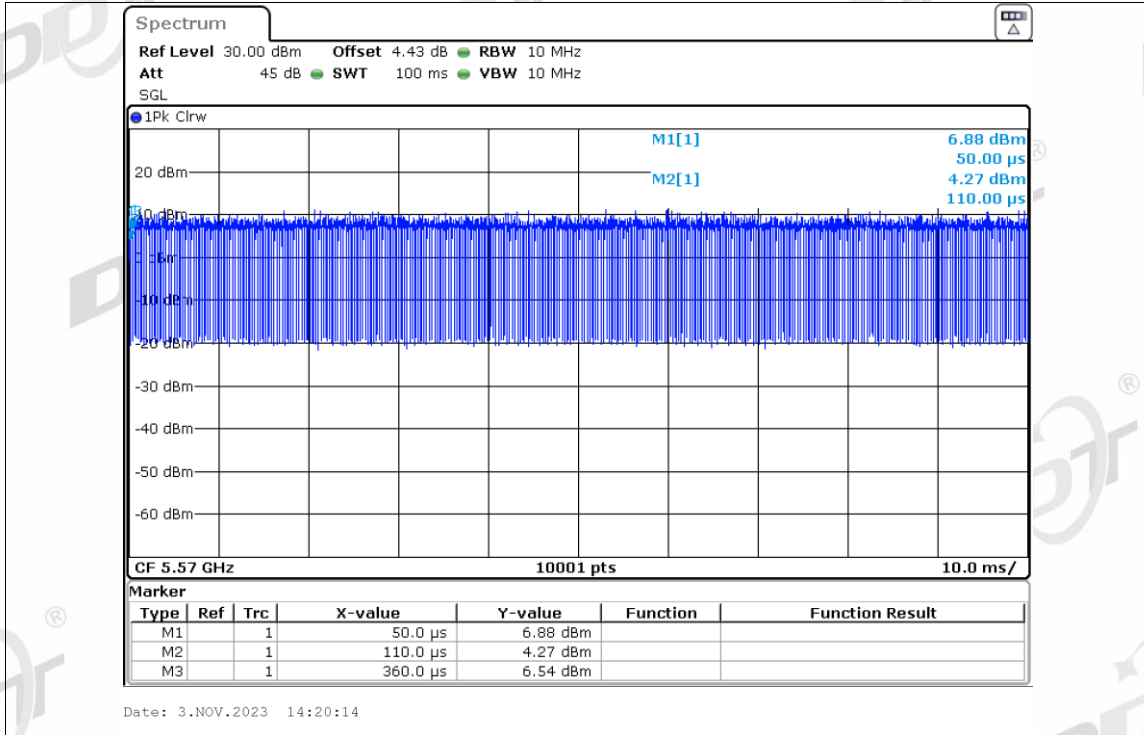

Duty Cycle NVNT ax160 5570MHz Ant3

Duty Cycle NVNT ax20 5180MHz Ant1