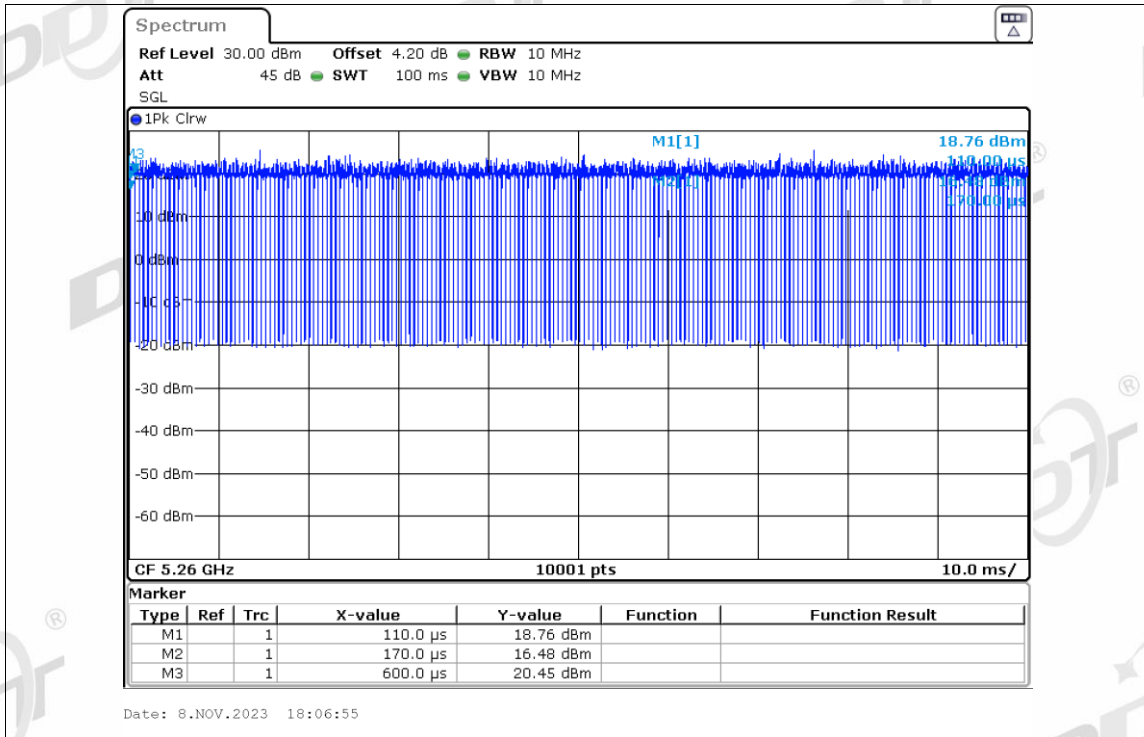

Duty Cycle NVNT ax20 5180MHz Ant3

Duty Cycle NVNT ax20 5200MHz Ant3

Duty Cycle NVNT ax20 5240MHz Ant3

Duty Cycle NVNT ax20 5260MHz Ant3

Duty Cycle NVNT ax20 5280MHz Ant3

Duty Cycle NVNT ax20 5320MHz Ant3

Duty Cycle NVNT ax20 5500MHz Ant3

Duty Cycle NVNT ax20 5580MHz Ant3

Duty Cycle NVNT ax20 5700MHz Ant3

Duty Cycle NVNT ax20 5745MHz Ant3