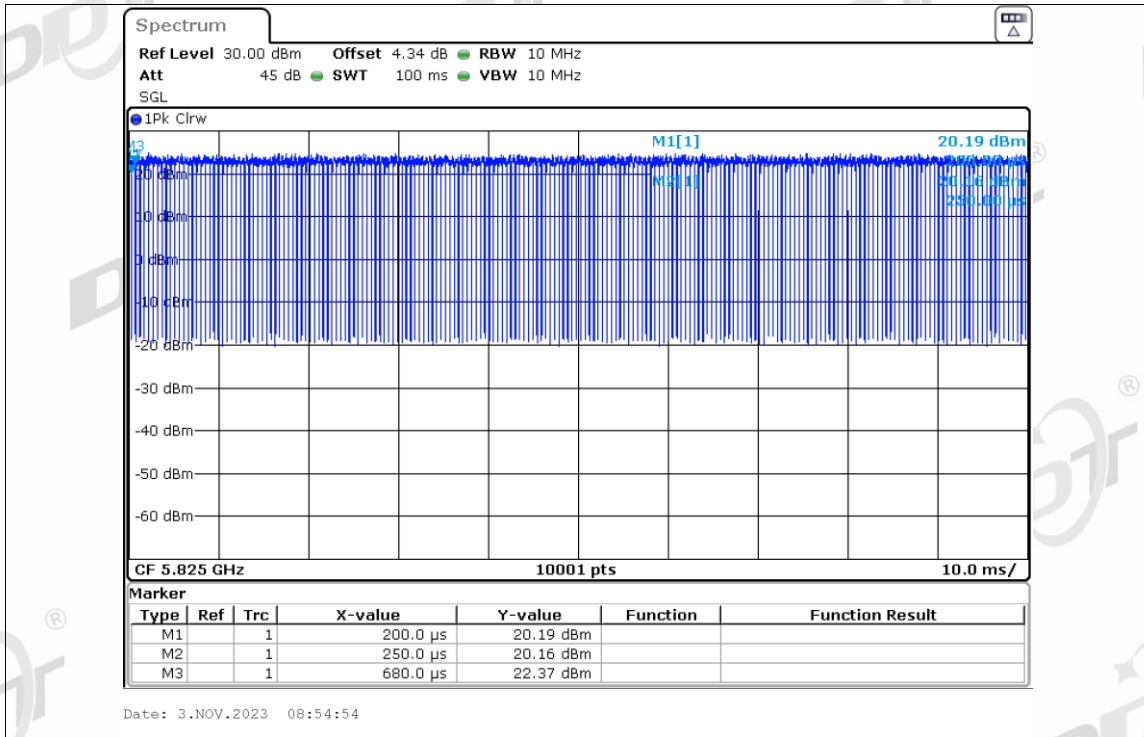

Duty Cycle NVNT ax20 5260MHz Ant1

Duty Cycle NVNT ax20 5280MHz Ant1

Duty Cycle NVNT ax20 5320MHz Ant1

Duty Cycle NVNT ax20 5500MHz Ant1

Duty Cycle NVNT ax20 5580MHz Ant1

Duty Cycle NVNT ax20 5700MHz Ant1

Duty Cycle NVNT ax20 5745MHz Ant1

Duty Cycle NVNT ax20 5785MHz Ant1

Duty Cycle NVNT ax20 5825MHz Ant1

Duty Cycle NVNT ax20 5180MHz Ant2

Duty Cycle NVNT ax20 5200MHz Ant2

Duty Cycle NVNT ax20 5240MHz Ant2

Duty Cycle NVNT ax20 5260MHz Ant2

Duty Cycle NVNT ax20 5280MHz Ant2