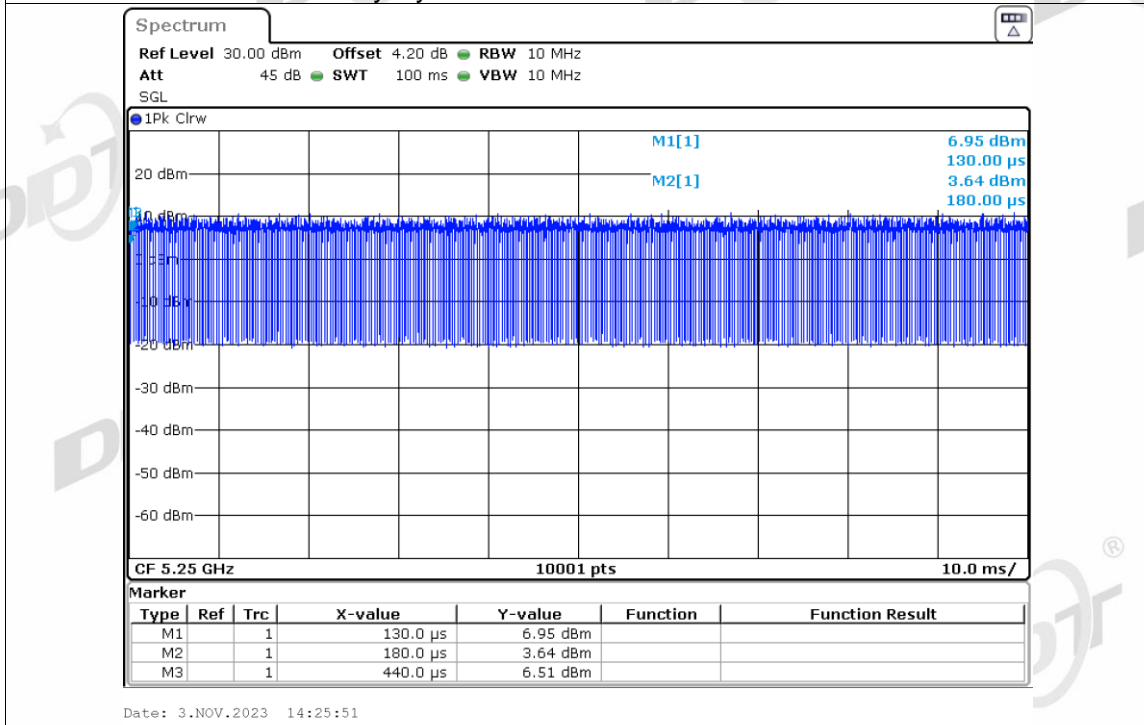

Duty Cycle NVNT ax160 5250MHz Ant3

Duty Cycle NVNT ax160 5570MHz Ant3