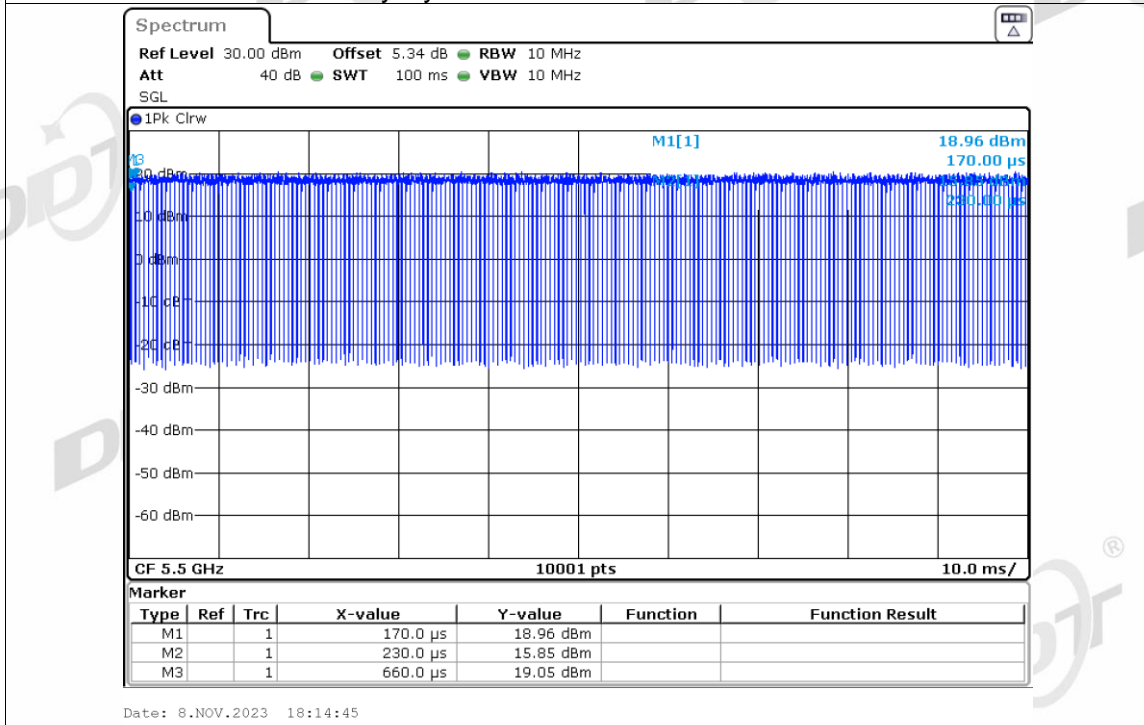

Duty Cycle NVNT ax20 5500MHz Ant2

Duty Cycle NVNT ax20 5580MHz Ant2