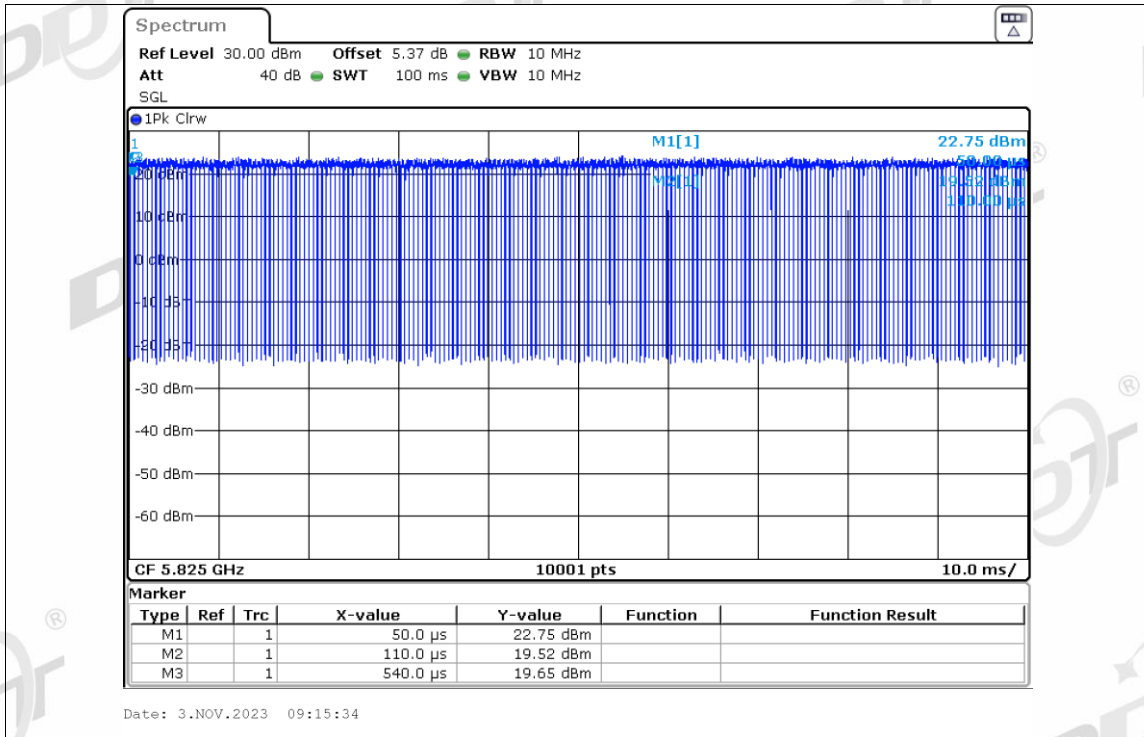

Duty Cycle NVNT ax20 5320MHz Ant2

Duty Cycle NVNT ax20 5500MHz Ant2

Duty Cycle NVNT ax20 5580MHz Ant2

Duty Cycle NVNT ax20 5700MHz Ant2

Duty Cycle NVNT ax20 5745MHz Ant2

Duty Cycle NVNT ax20 5785MHz Ant2

Duty Cycle NVNT ax20 5825MHz Ant2

Duty Cycle NVNT ax20 5180MHz Ant3

Duty Cycle NVNT ax20 5200MHz Ant3

Duty Cycle NVNT ax20 5240MHz Ant3

Duty Cycle NVNT ax20 5260MHz Ant3

Duty Cycle NVNT ax20 5280MHz Ant3

Duty Cycle NVNT ax20 5320MHz Ant3

Duty Cycle NVNT ax20 5500MHz Ant3