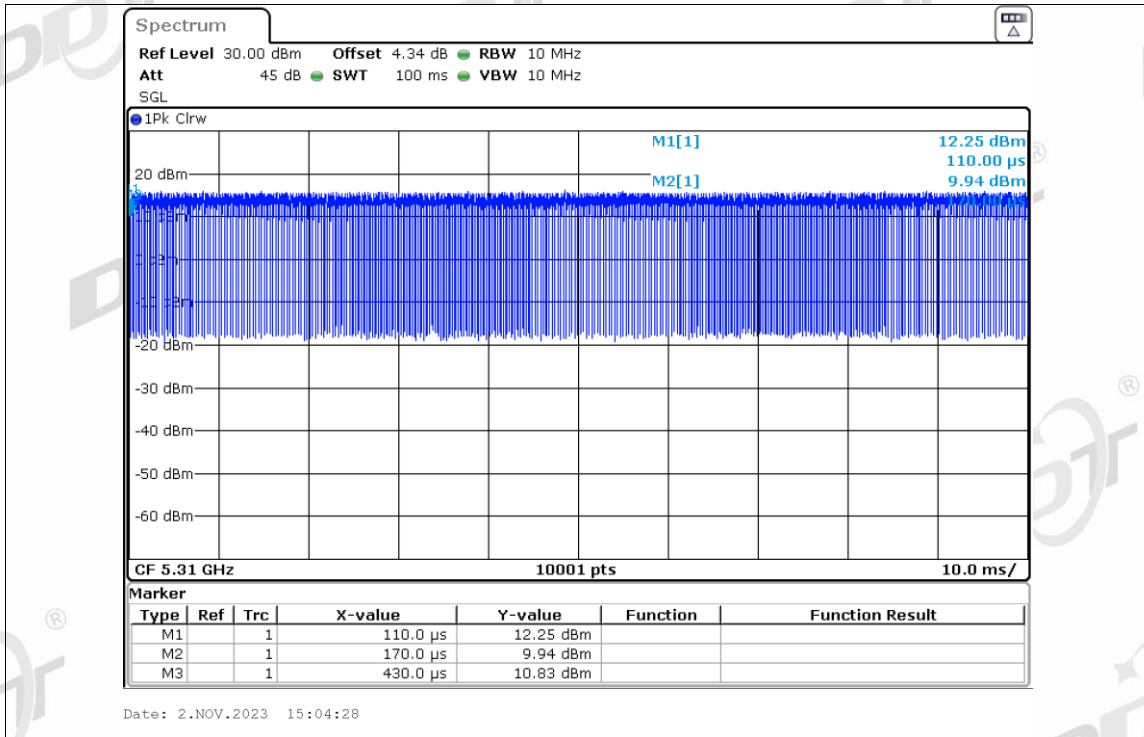

Duty Cycle NVNT ac40 5190MHz Ant3

Duty Cycle NVNT ac40 5230MHz Ant3

Duty Cycle NVNT ac40 5270MHz Ant3

Duty Cycle NVNT ac40 5310MHz Ant3

Duty Cycle NVNT ac40 5510MHz Ant3

Duty Cycle NVNT ac40 5550MHz Ant3

Duty Cycle NVNT ac40 5670MHz Ant3