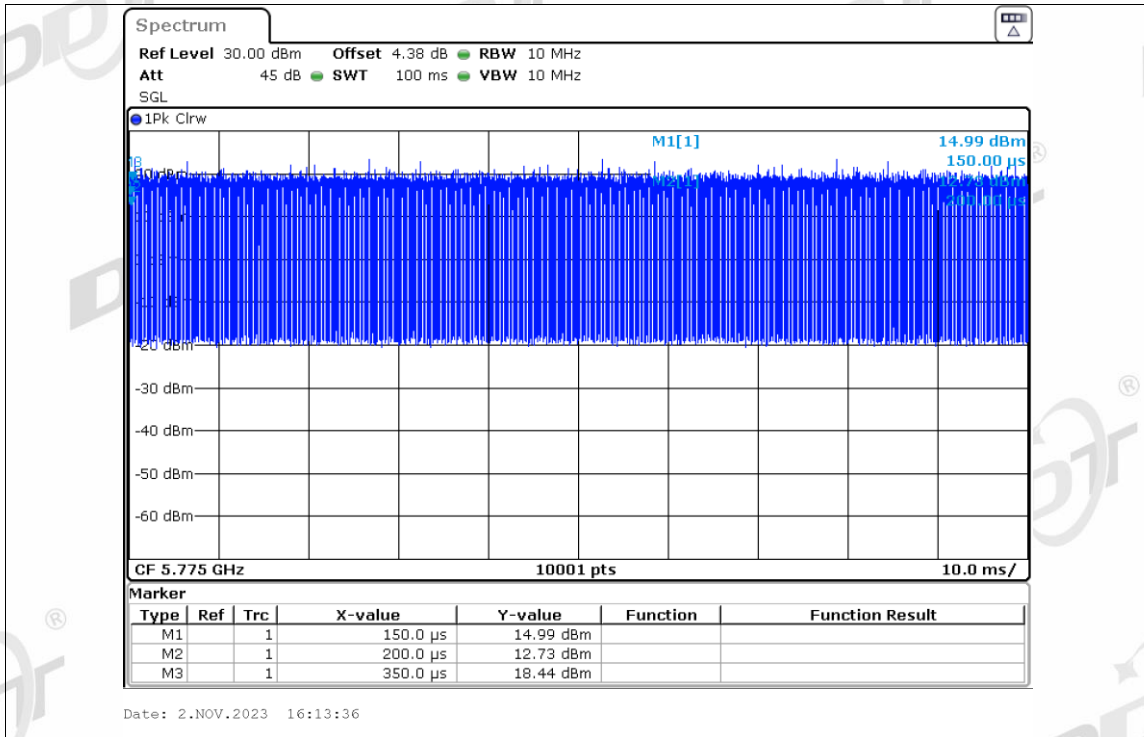

Duty Cycle NVNT ac80 5210MHz Ant2

Duty Cycle NVNT ac80 5290MHz Ant2

Duty Cycle NVNT ac80 5530MHz Ant2

Duty Cycle NVNT ac80 5610MHz Ant2

Duty Cycle NVNT ac80 5775MHz Ant2

Duty Cycle NVNT ac80 5210MHz Ant3

Duty Cycle NVNT ac80 5290MHz Ant3