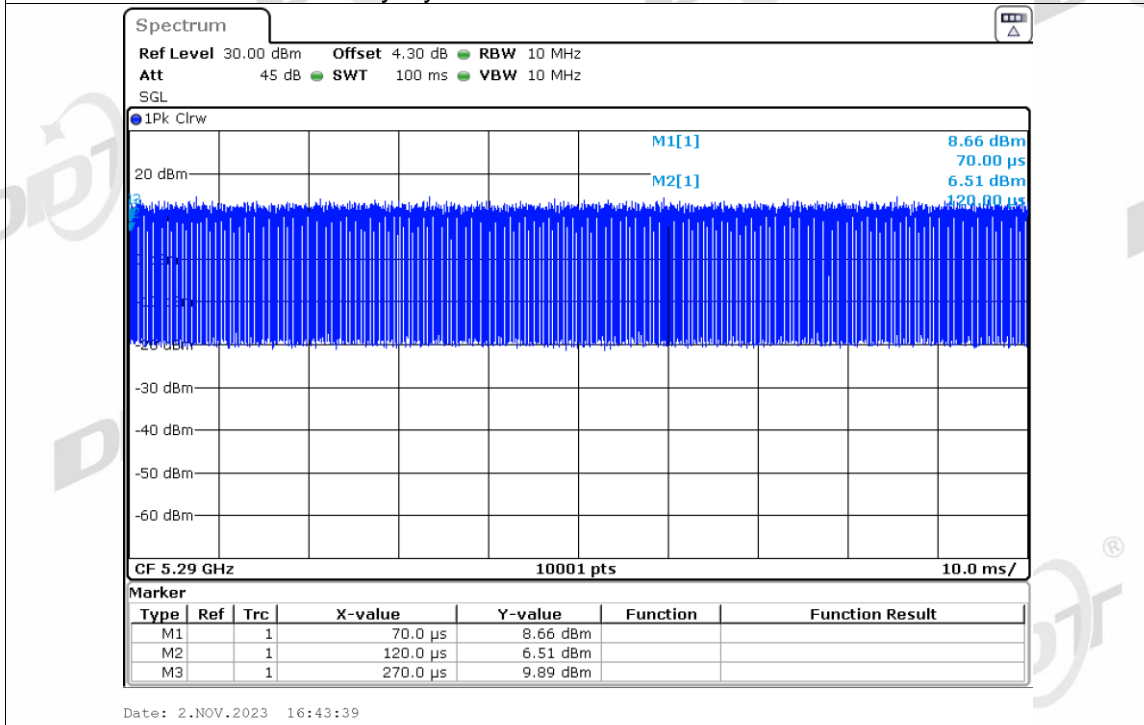

Duty Cycle NVNT ac80 5210MHz Ant2

Duty Cycle NVNT ac80 5290MHz Ant2

Duty Cycle NVNT ac80 5530MHz Ant2

Duty Cycle NVNT ac80 5610MHz Ant2

Duty Cycle NVNT ac80 5775MHz Ant2

Duty Cycle NVNT ac80 5210MHz Ant3

Duty Cycle NVNT ac80 5290MHz Ant3