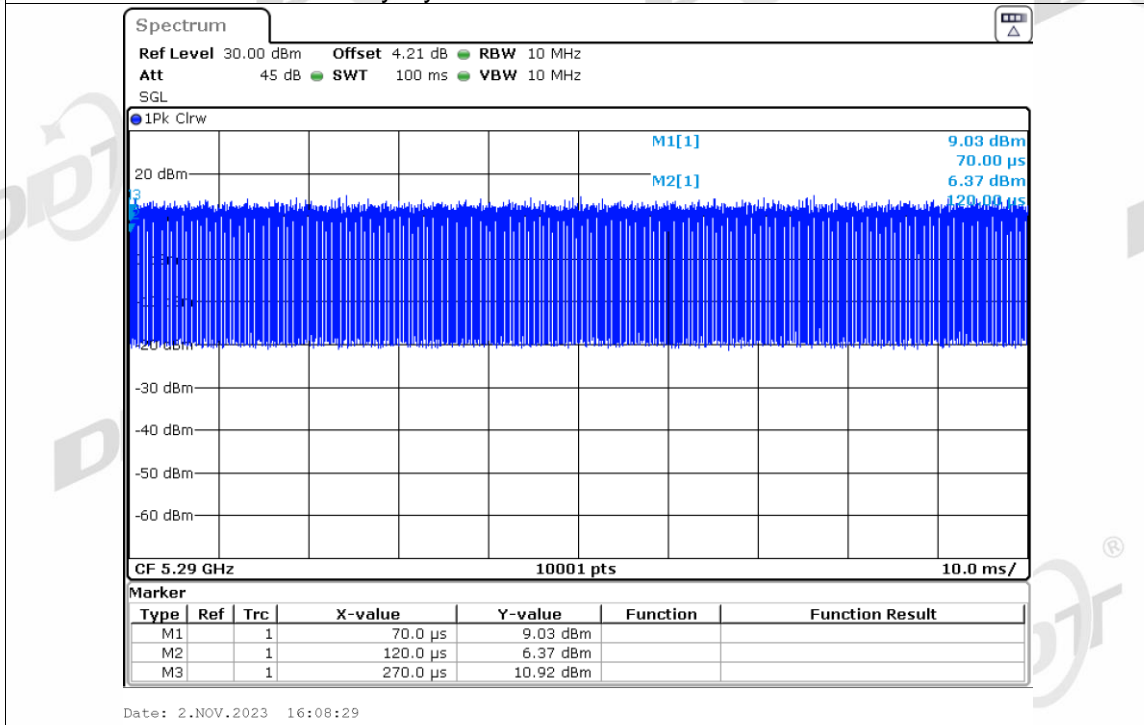

Duty Cycle NVNT ac80 5290MHz Ant1

Duty Cycle NVNT ac80 5530MHz Ant1