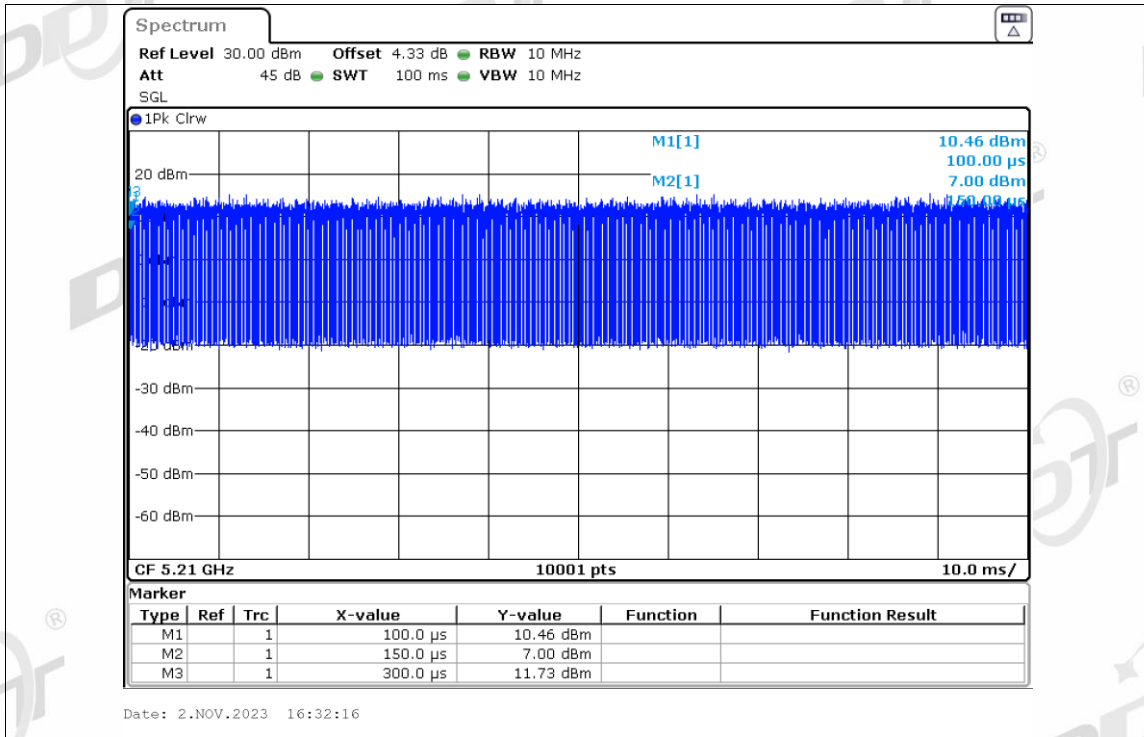

Duty Cycle NVNT ac80 5210MHz Ant2

Duty Cycle NVNT ac80 5290MHz Ant2

Duty Cycle NVNT ac80 5530MHz Ant2

Duty Cycle NVNT ac80 5610MHz Ant2

Duty Cycle NVNT ac80 5775MHz Ant2

Duty Cycle NVNT ac80 5210MHz Ant3

Duty Cycle NVNT ac80 5290MHz Ant3