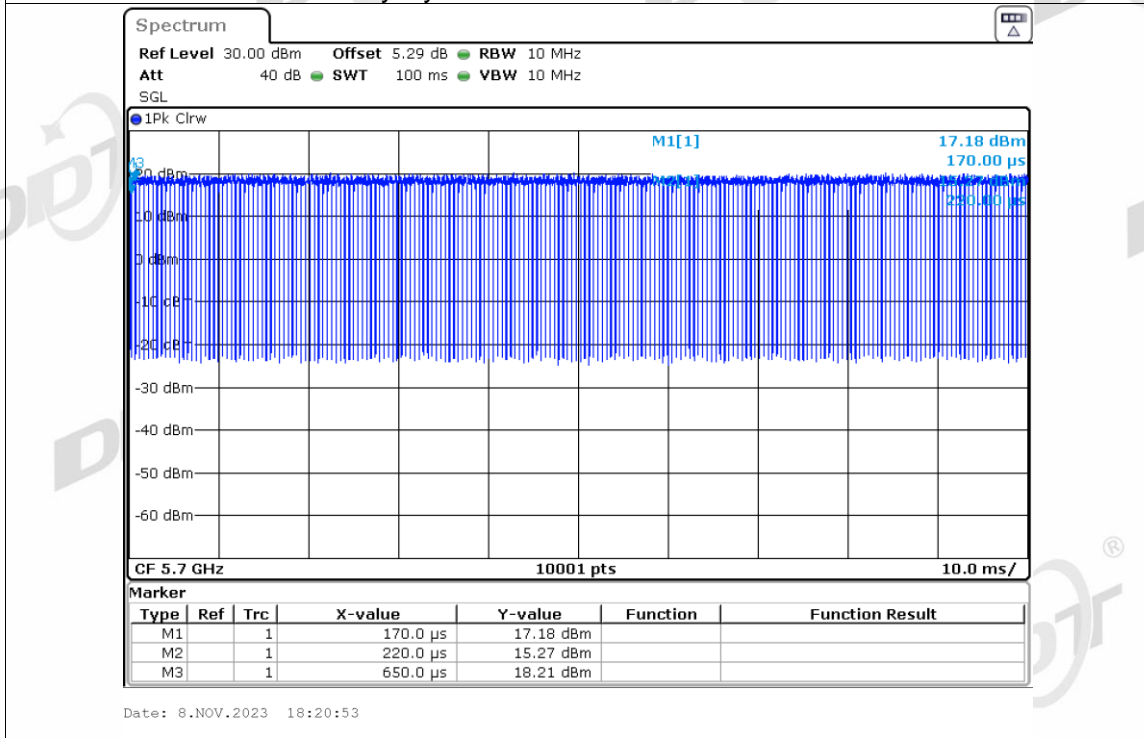

Duty Cycle NVNT ax20 5320MHz Ant2

Duty Cycle NVNT ax20 5500MHz Ant2

Duty Cycle NVNT ax20 5580MHz Ant2

Duty Cycle NVNT ax20 5700MHz Ant2

Duty Cycle NVNT ax20 5745MHz Ant2

Duty Cycle NVNT ax20 5785MHz Ant2

Duty Cycle NVNT ax20 5825MHz Ant2

Duty Cycle NVNT ax20 5180MHz Ant3

Duty Cycle NVNT ax20 5200MHz Ant3

Duty Cycle NVNT ax20 5240MHz Ant3

Duty Cycle NVNT ax20 5260MHz Ant3

Duty Cycle NVNT ax20 5280MHz Ant3

Duty Cycle NVNT ax20 5320MHz Ant3

Duty Cycle NVNT ax20 5500MHz Ant3