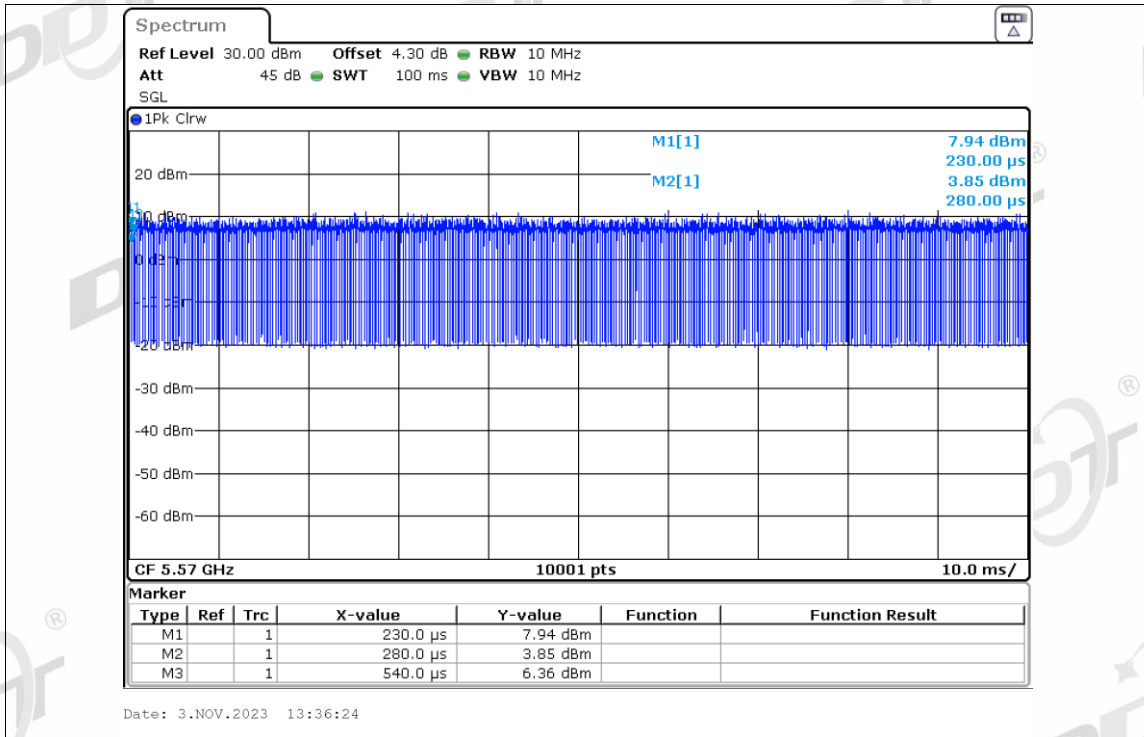

Duty Cycle NVNT ac80 5530MHz Ant3

Duty Cycle NVNT ac80 5610MHz Ant3

Duty Cycle NVNT ac80 5775MHz Ant3

Duty Cycle NVNT ax160 5250MHz Ant1

Duty Cycle NVNT ax160 5570MHz Ant1

Duty Cycle NVNT ax160 5250MHz Ant2