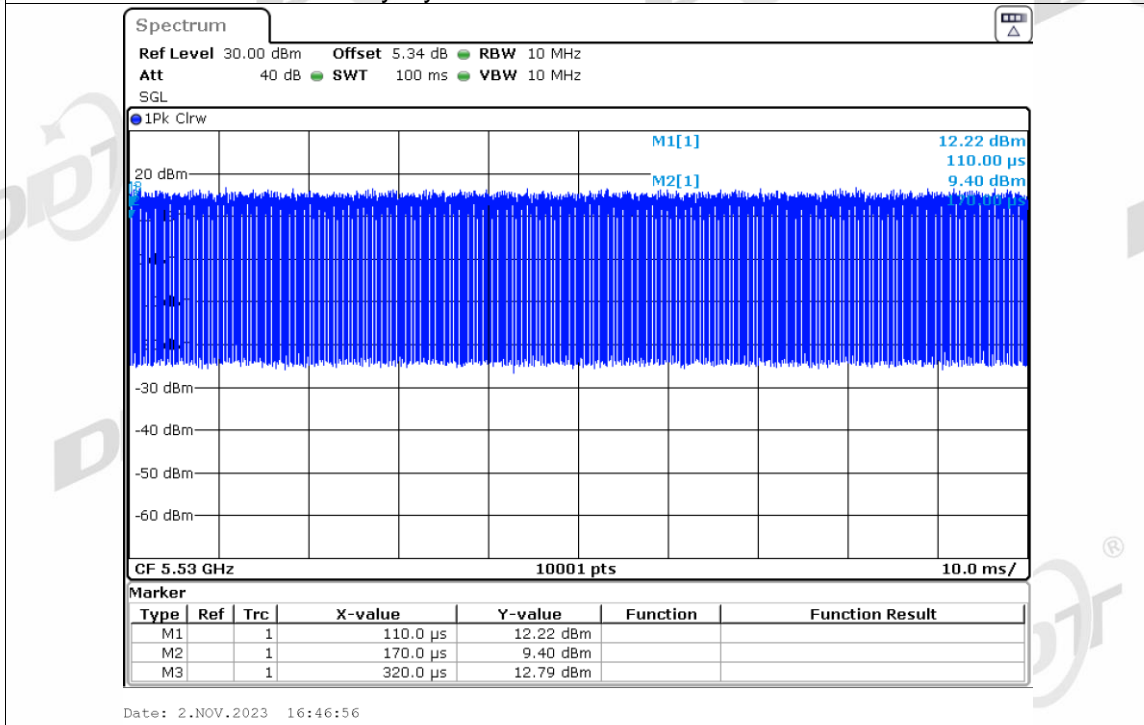

Duty Cycle NVNT ac80 5210MHz Ant2

Duty Cycle NVNT ac80 5290MHz Ant2

Duty Cycle NVNT ac80 5530MHz Ant2

Duty Cycle NVNT ac80 5610MHz Ant2

Duty Cycle NVNT ac80 5775MHz Ant2

Duty Cycle NVNT ac80 5210MHz Ant3

Duty Cycle NVNT ac80 5290MHz Ant3