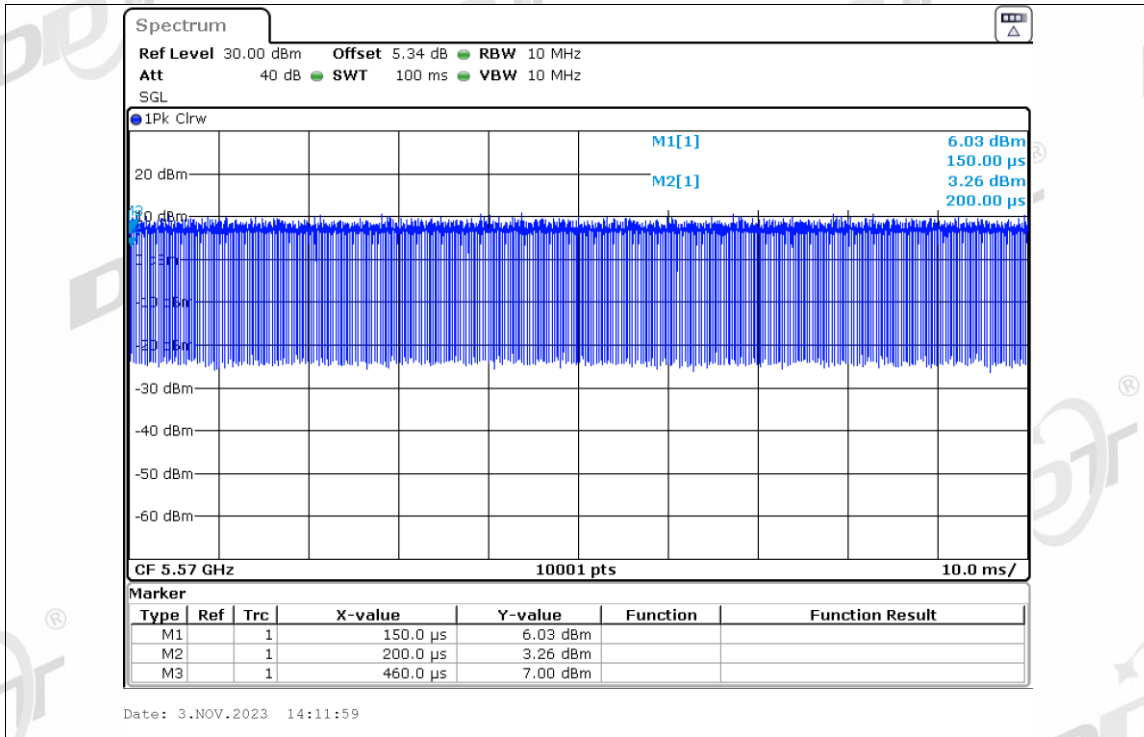

Duty Cycle NVNT ax160 5570MHz Ant2

Duty Cycle NVNT ax160 5250MHz Ant3