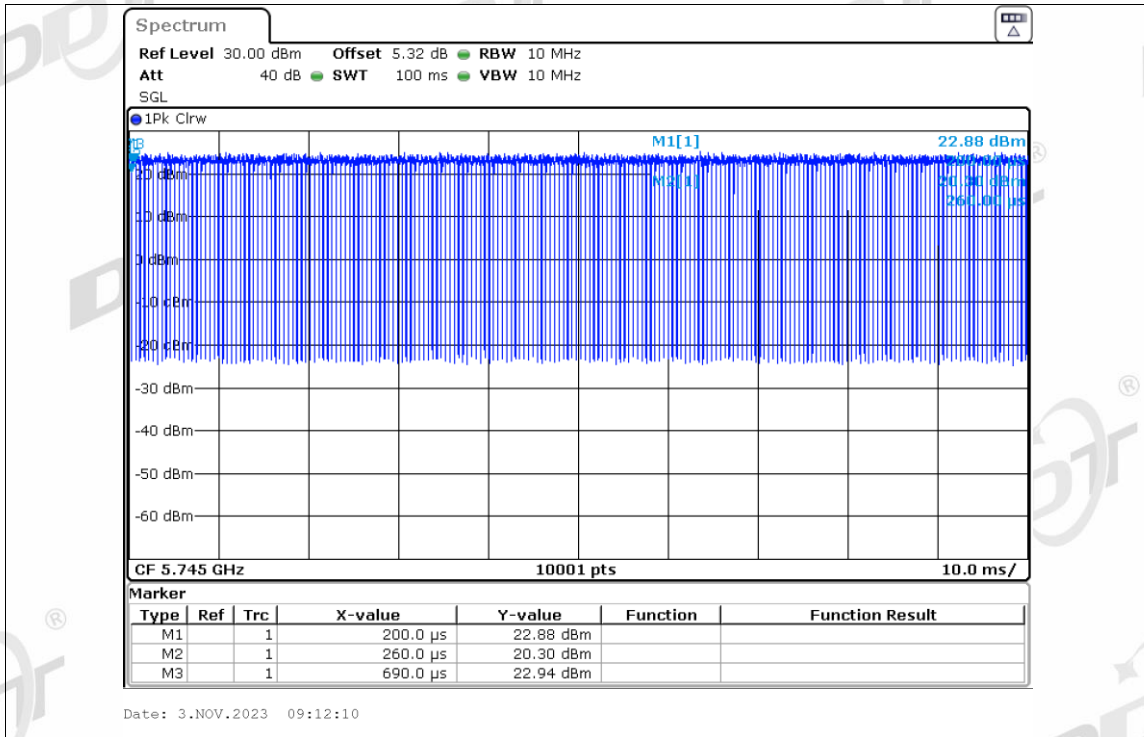

Duty Cycle NVNT ax20 5320MHz Ant2

Duty Cycle NVNT ax20 5500MHz Ant2

Duty Cycle NVNT ax20 5580MHz Ant2

Duty Cycle NVNT ax20 5700MHz Ant2

Duty Cycle NVNT ax20 5745MHz Ant2

Duty Cycle NVNT ax20 5785MHz Ant2

Duty Cycle NVNT ax20 5825MHz Ant2

Duty Cycle NVNT ax20 5180MHz Ant3

Duty Cycle NVNT ax20 5200MHz Ant3

Duty Cycle NVNT ax20 5240MHz Ant3

Duty Cycle NVNT ax20 5260MHz Ant3

Duty Cycle NVNT ax20 5280MHz Ant3

Duty Cycle NVNT ax20 5320MHz Ant3

Duty Cycle NVNT ax20 5500MHz Ant3