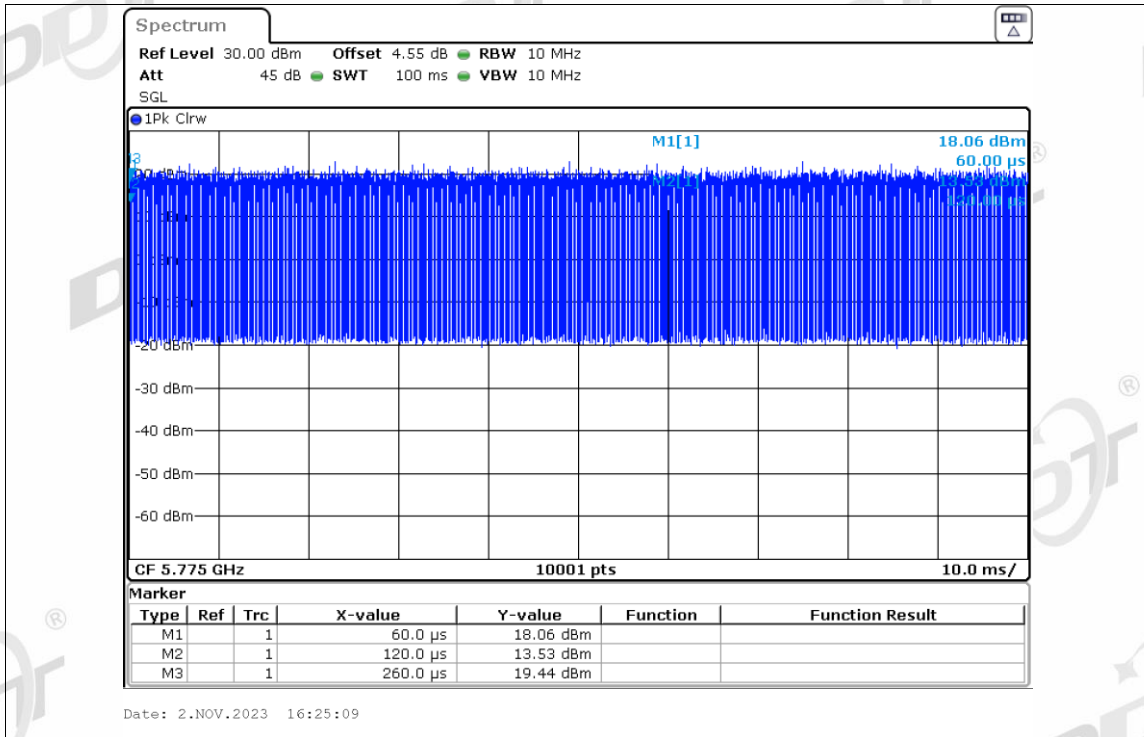

Duty Cycle NVNT ac80 5775MHz Ant3

Duty Cycle NVNT ax160 5250MHz Ant1