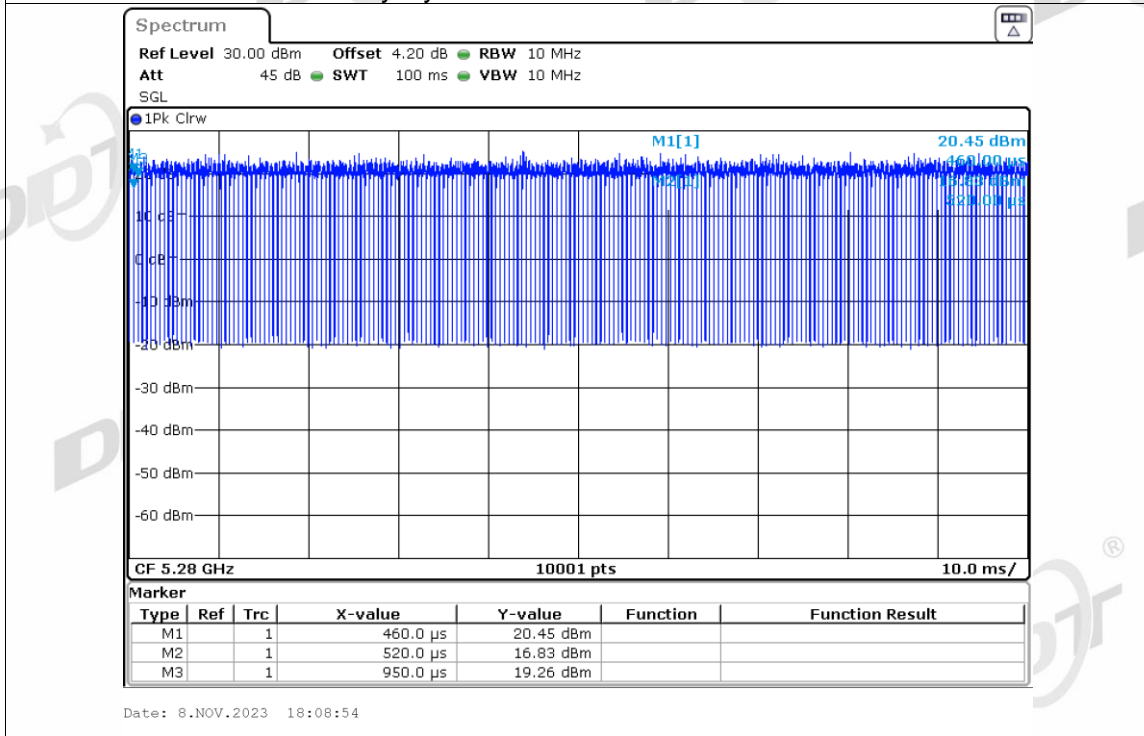

Duty Cycle NVNT ax20 5280MHz Ant1

Duty Cycle NVNT ax20 5320MHz Ant1