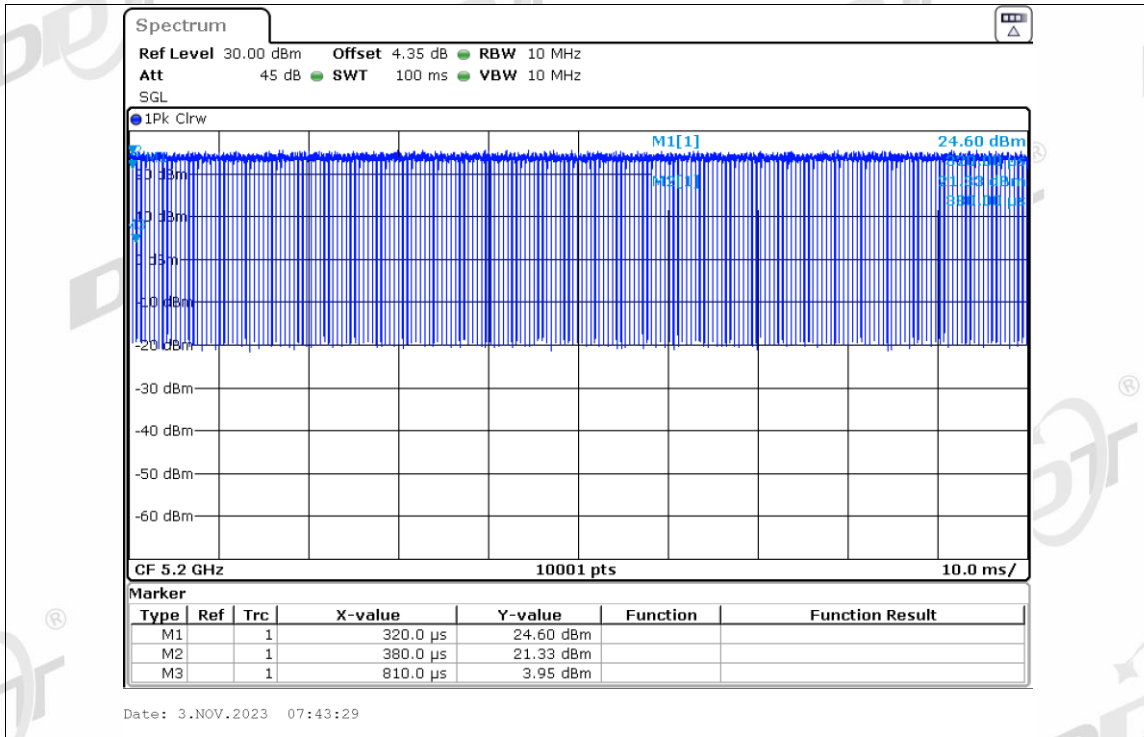

Duty Cycle NVNT ax160 5570MHz Ant2

Duty Cycle NVNT ax160 5250MHz Ant3

Duty Cycle NVNT ax160 5570MHz Ant3

Duty Cycle NVNT ax20 5180MHz Ant1

Duty Cycle NVNT ax20 5200MHz Ant1

Duty Cycle NVNT ax20 5240MHz Ant1