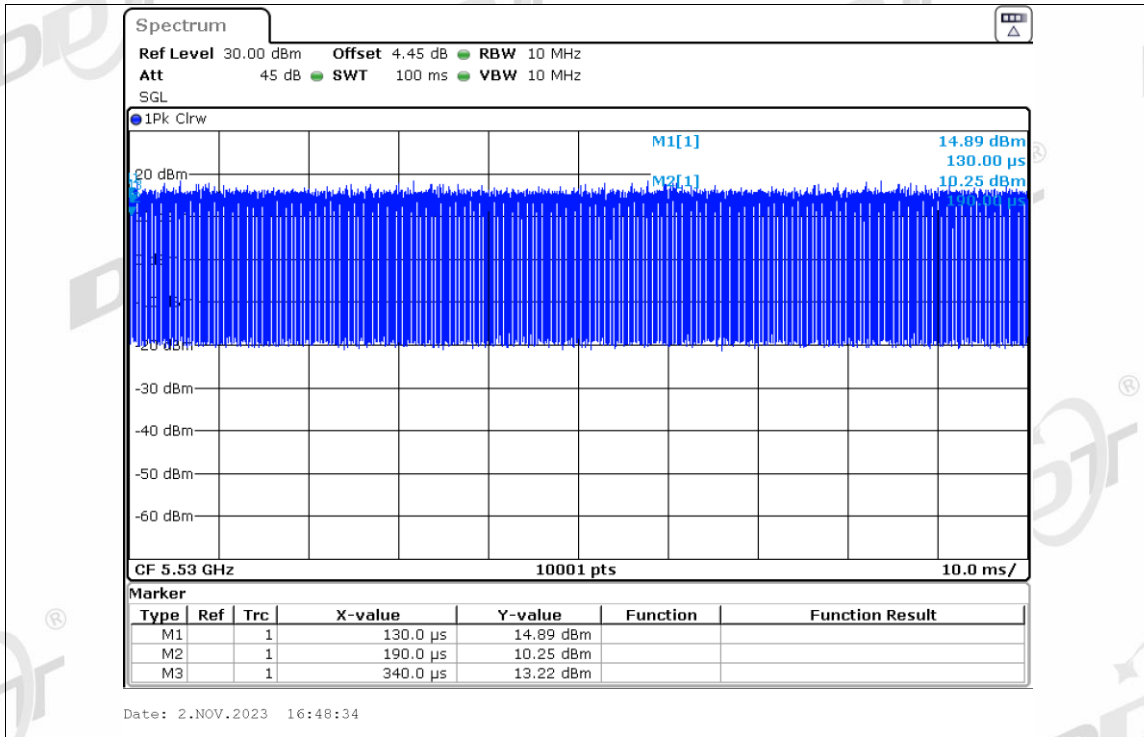

Duty Cycle NVNT ac80 5530MHz Ant3

Duty Cycle NVNT ac80 5610MHz Ant3