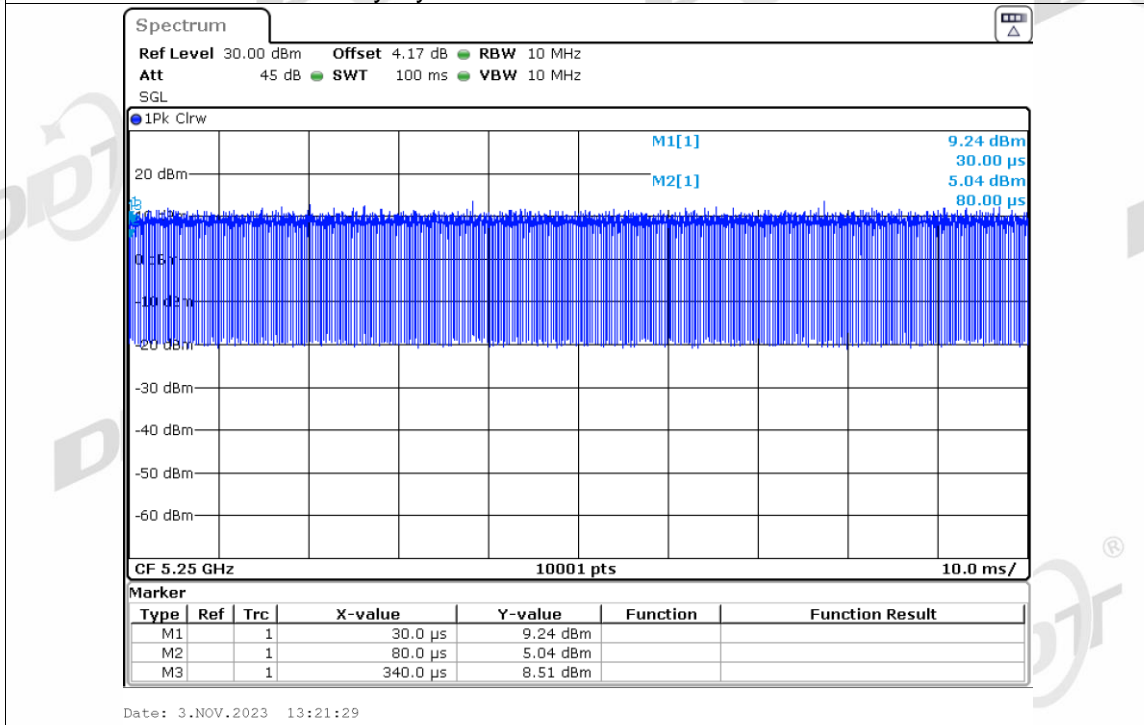

Duty Cycle NVNT ac80 5530MHz Ant3

Duty Cycle NVNT ac80 5610MHz Ant3

Duty Cycle NVNT ac80 5775MHz Ant3

Duty Cycle NVNT ax160 5250MHz Ant1

Duty Cycle NVNT ax160 5570MHz Ant1

Duty Cycle NVNT ax160 5250MHz Ant2