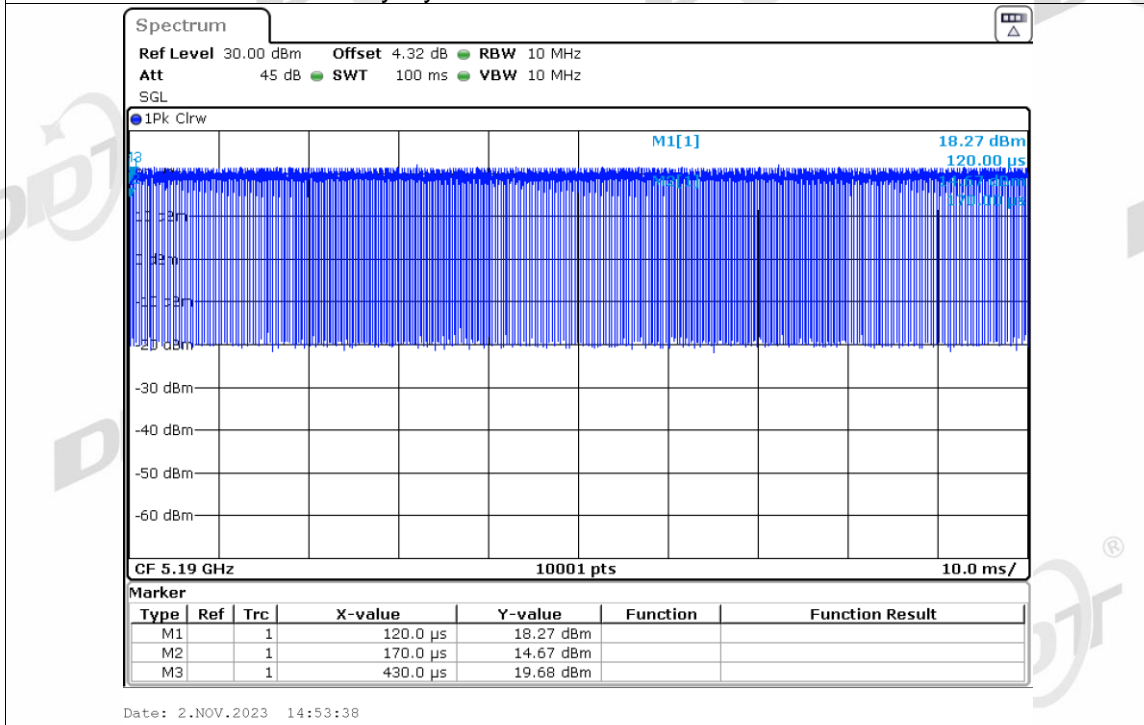

Duty Cycle NVNT ac40 5190MHz Ant3

Duty Cycle NVNT ac40 5230MHz Ant3

Duty Cycle NVNT ac40 5270MHz Ant3

Duty Cycle NVNT ac40 5310MHz Ant3

Duty Cycle NVNT ac40 5510MHz Ant3

Duty Cycle NVNT ac40 5550MHz Ant3

Duty Cycle NVNT ac40 5670MHz Ant3