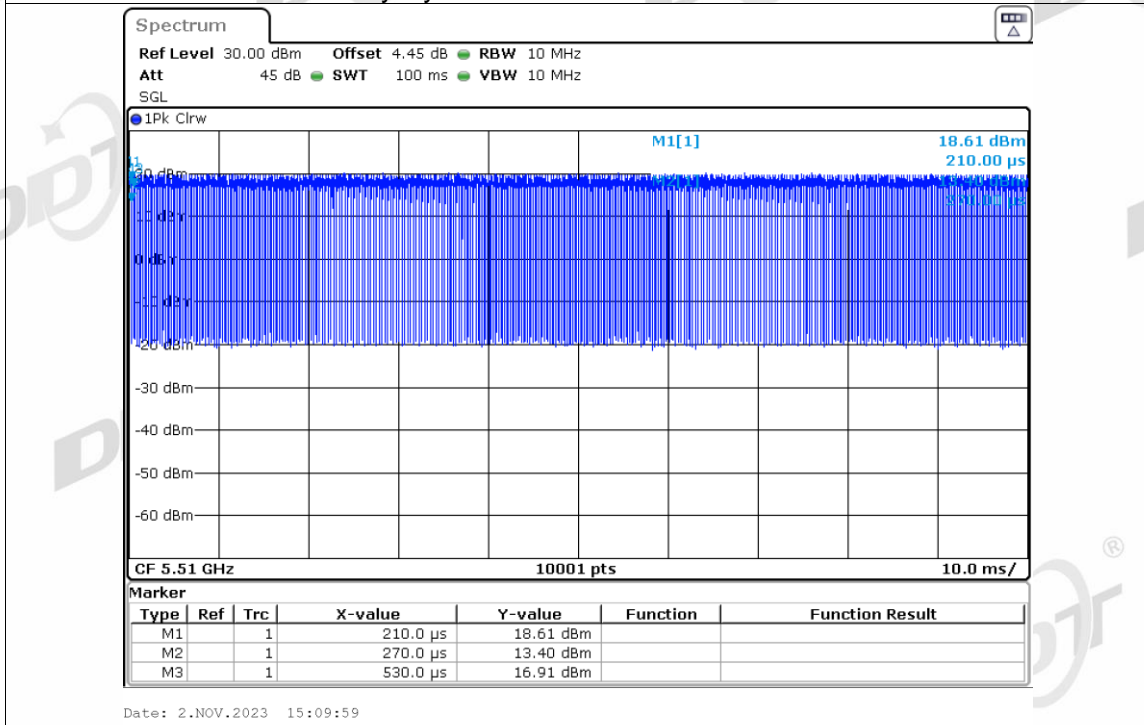

Duty Cycle NVNT ac40 5190MHz Ant3

Duty Cycle NVNT ac40 5230MHz Ant3

Duty Cycle NVNT ac40 5270MHz Ant3

Duty Cycle NVNT ac40 5310MHz Ant3

Duty Cycle NVNT ac40 5510MHz Ant3

Duty Cycle NVNT ac40 5550MHz Ant3

Duty Cycle NVNT ac40 5670MHz Ant3