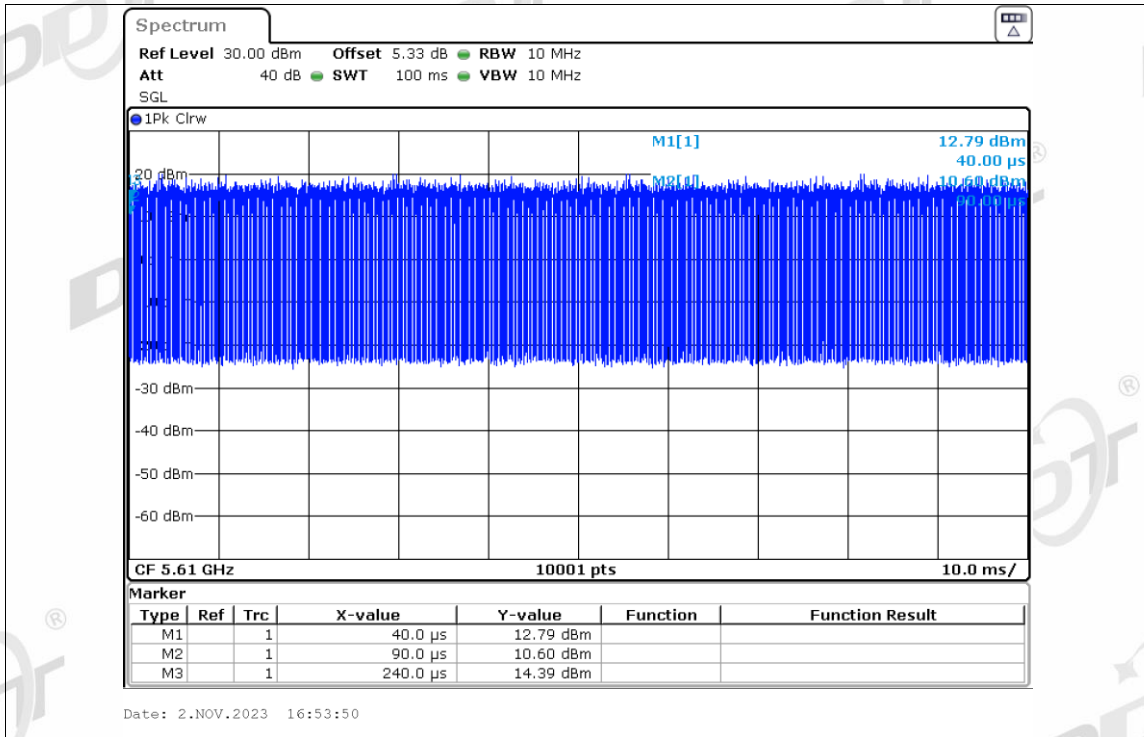

Duty Cycle NVNT ac80 5210MHz Ant2

Duty Cycle NVNT ac80 5290MHz Ant2

Duty Cycle NVNT ac80 5530MHz Ant2

Duty Cycle NVNT ac80 5610MHz Ant2

Duty Cycle NVNT ac80 5775MHz Ant2

Duty Cycle NVNT ac80 5210MHz Ant3

Duty Cycle NVNT ac80 5290MHz Ant3