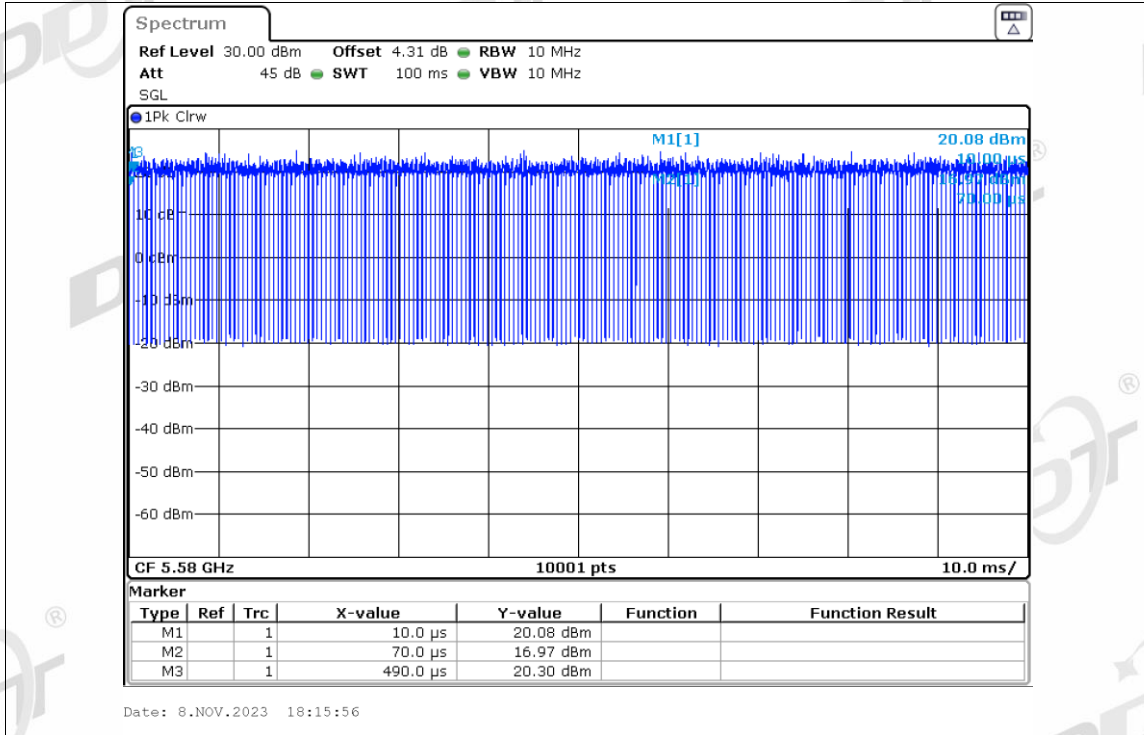

Duty Cycle NVNT ax20 5260MHz Ant1

Duty Cycle NVNT ax20 5280MHz Ant1

Duty Cycle NVNT ax20 5320MHz Ant1

Duty Cycle NVNT ax20 5500MHz Ant1

Duty Cycle NVNT ax20 5580MHz Ant1

Duty Cycle NVNT ax20 5700MHz Ant1

Duty Cycle NVNT ax20 5745MHz Ant1