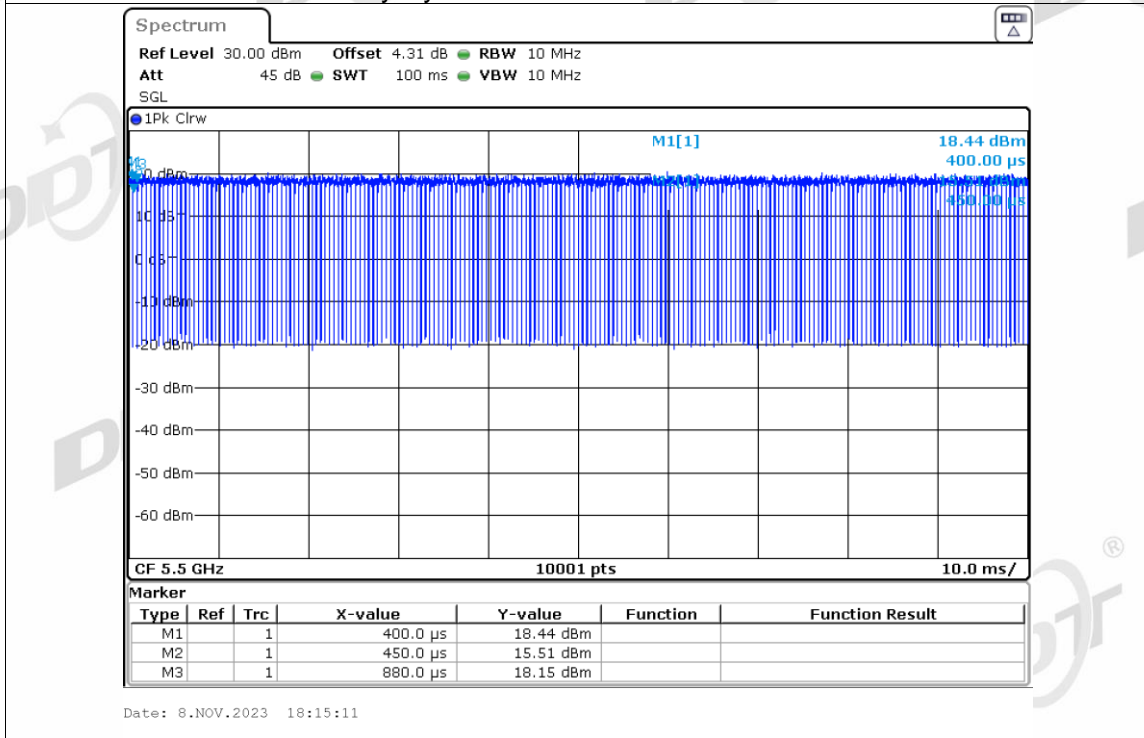

Duty Cycle NVNT ax20 5260MHz Ant1

Duty Cycle NVNT ax20 5280MHz Ant1

Duty Cycle NVNT ax20 5320MHz Ant1

Duty Cycle NVNT ax20 5500MHz Ant1

Duty Cycle NVNT ax20 5580MHz Ant1

Duty Cycle NVNT ax20 5700MHz Ant1

Duty Cycle NVNT ax20 5745MHz Ant1