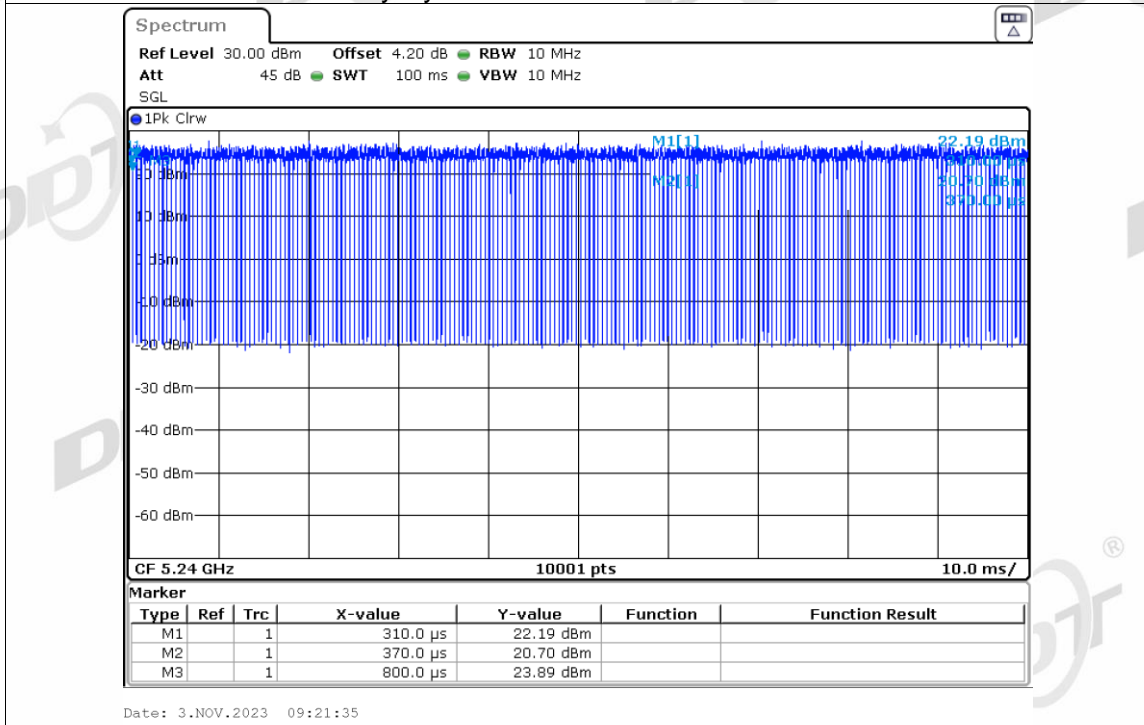

Duty Cycle NVNT ax20 5240MHz Ant3

Duty Cycle NVNT ax20 5260MHz Ant3