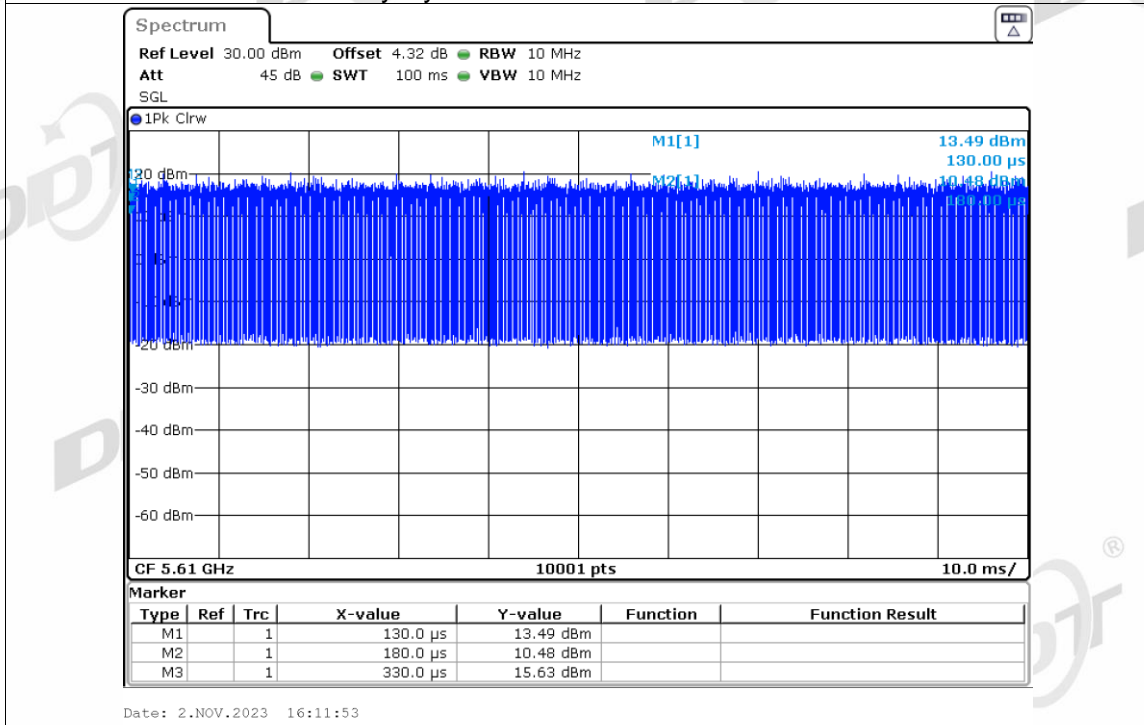

Duty Cycle NVNT ac80 5610MHz Ant1

Duty Cycle NVNT ac80 5775MHz Ant1