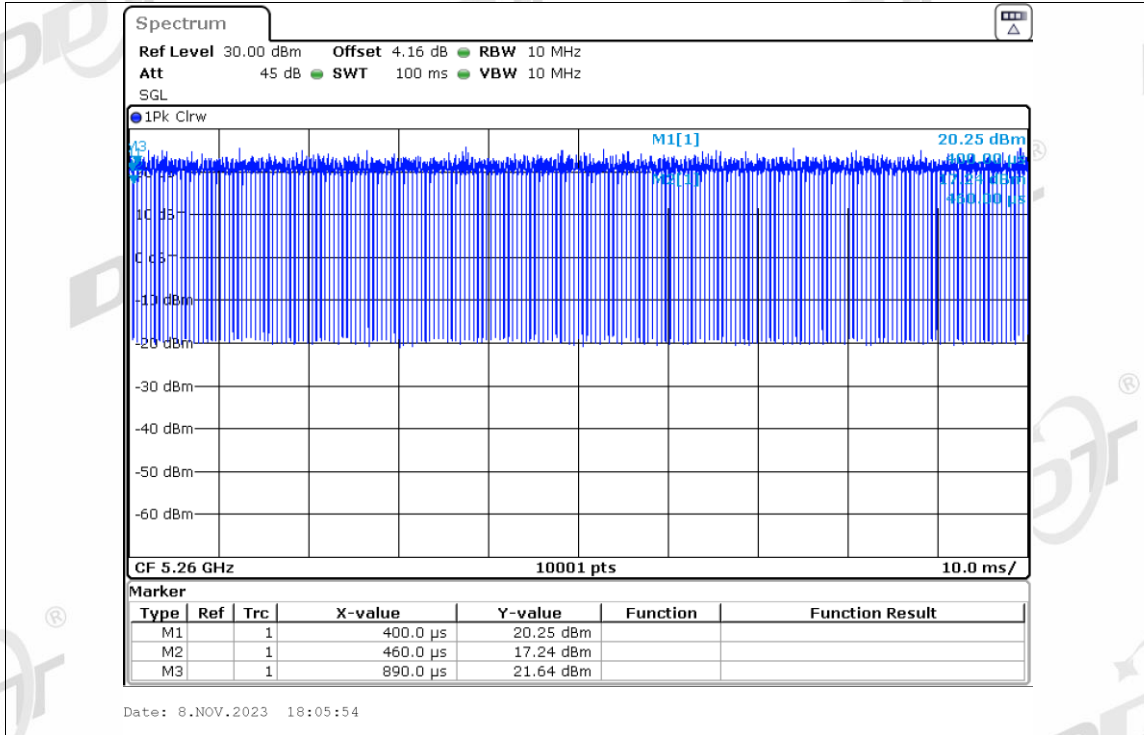

Duty Cycle NVNT ax20 5260MHz Ant1

Duty Cycle NVNT ax20 5280MHz Ant1