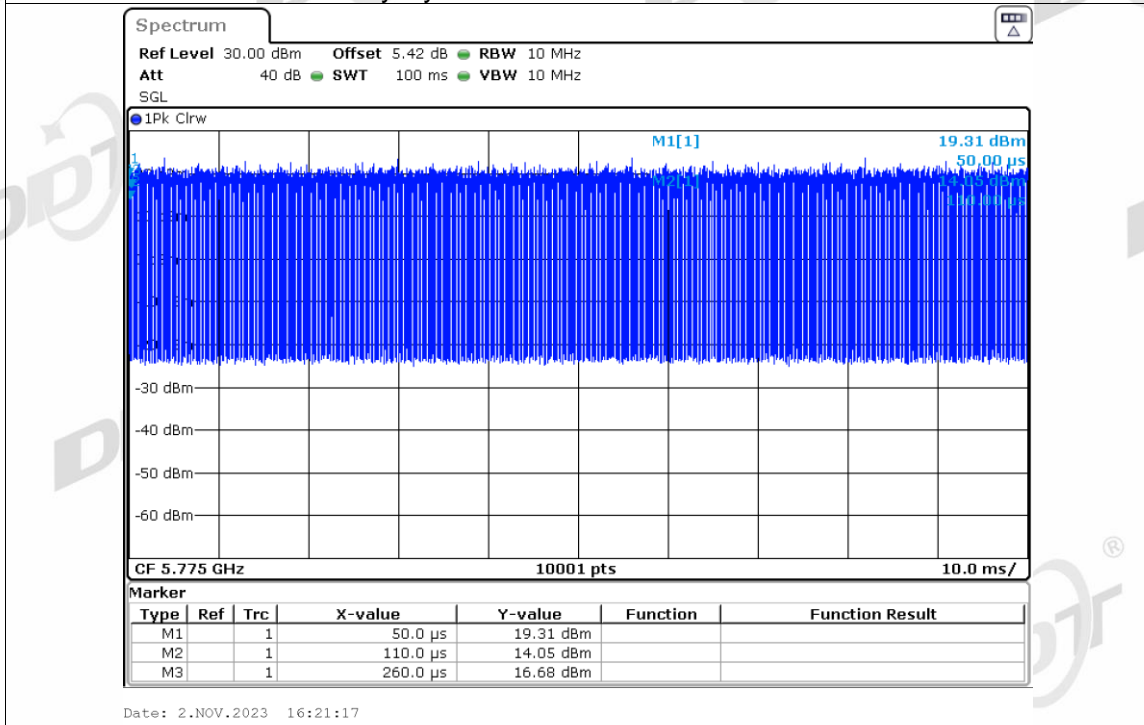

Duty Cycle NVNT ac80 5210MHz Ant2

Duty Cycle NVNT ac80 5290MHz Ant2

Duty Cycle NVNT ac80 5530MHz Ant2

Duty Cycle NVNT ac80 5610MHz Ant2

Duty Cycle NVNT ac80 5775MHz Ant2

Duty Cycle NVNT ac80 5210MHz Ant3

Duty Cycle NVNT ac80 5290MHz Ant3