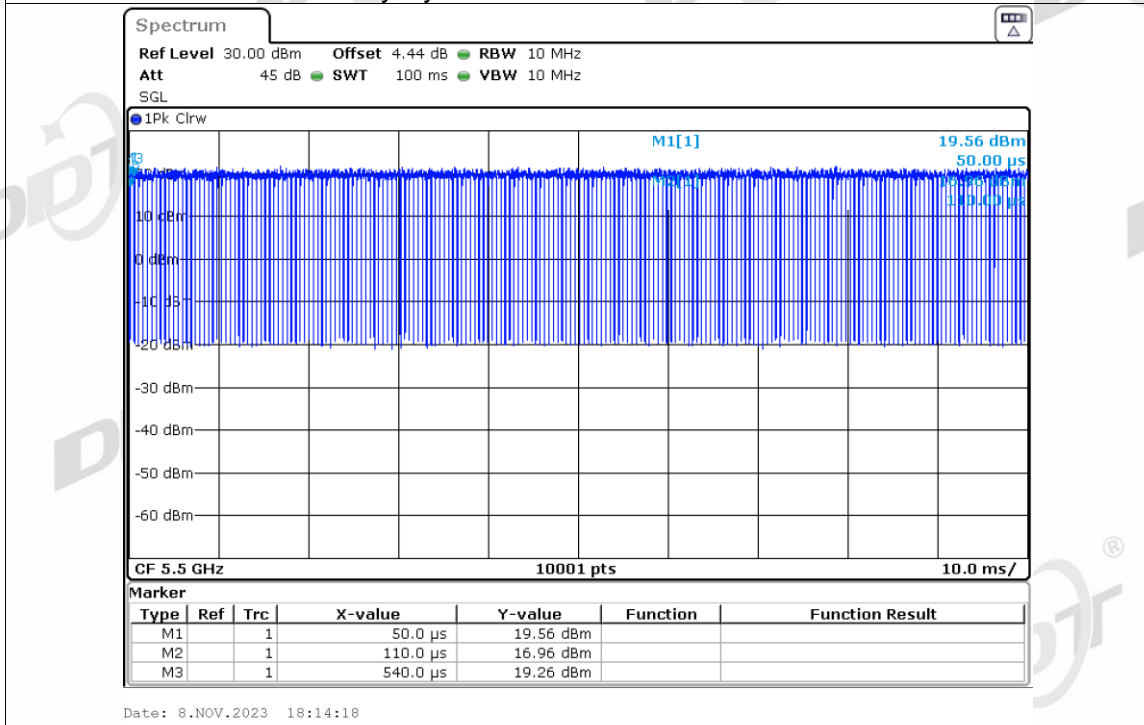

Duty Cycle NVNT ax20 5180MHz Ant3

Duty Cycle NVNT ax20 5200MHz Ant3

Duty Cycle NVNT ax20 5240MHz Ant3

Duty Cycle NVNT ax20 5260MHz Ant3

Duty Cycle NVNT ax20 5280MHz Ant3

Duty Cycle NVNT ax20 5320MHz Ant3

Duty Cycle NVNT ax20 5500MHz Ant3