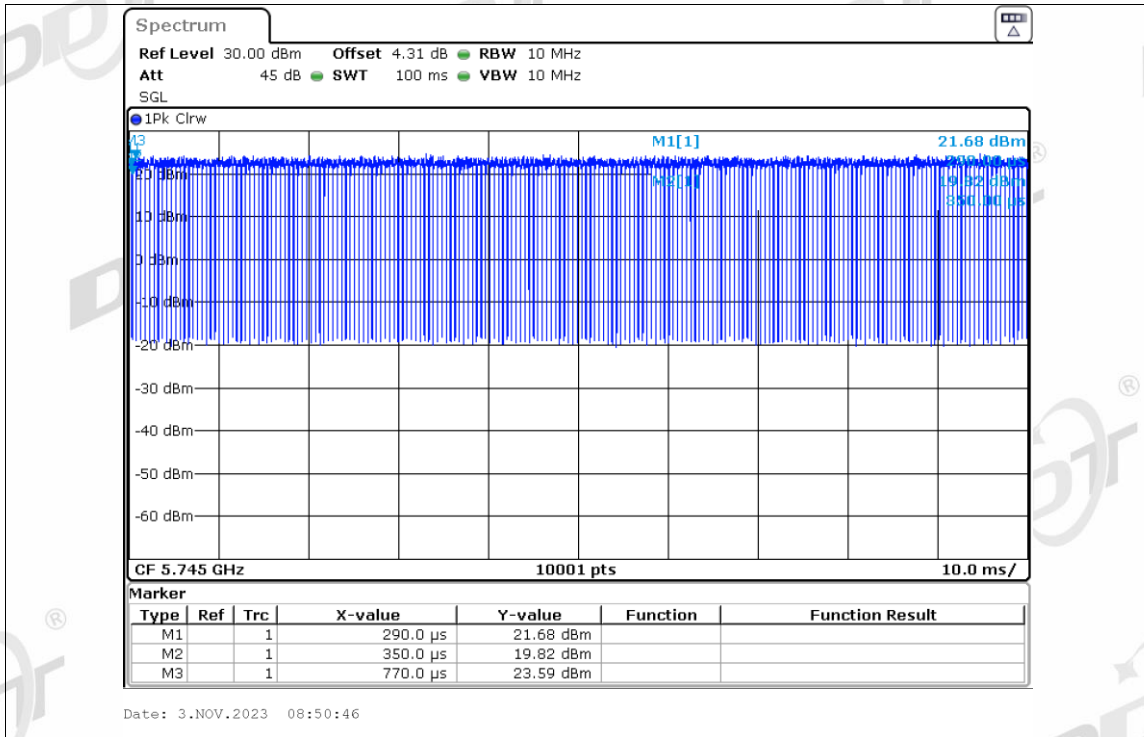

Duty Cycle NVNT ax20 5260MHz Ant1

Duty Cycle NVNT ax20 5280MHz Ant1

Duty Cycle NVNT ax20 5320MHz Ant1

Duty Cycle NVNT ax20 5500MHz Ant1

Duty Cycle NVNT ax20 5580MHz Ant1

Duty Cycle NVNT ax20 5700MHz Ant1

Duty Cycle NVNT ax20 5745MHz Ant1

Duty Cycle NVNT ax20 5785MHz Ant1

Duty Cycle NVNT ax20 5825MHz Ant1

Duty Cycle NVNT ax20 5180MHz Ant2

Duty Cycle NVNT ax20 5200MHz Ant2

Duty Cycle NVNT ax20 5240MHz Ant2

Duty Cycle NVNT ax20 5260MHz Ant2

Duty Cycle NVNT ax20 5280MHz Ant2