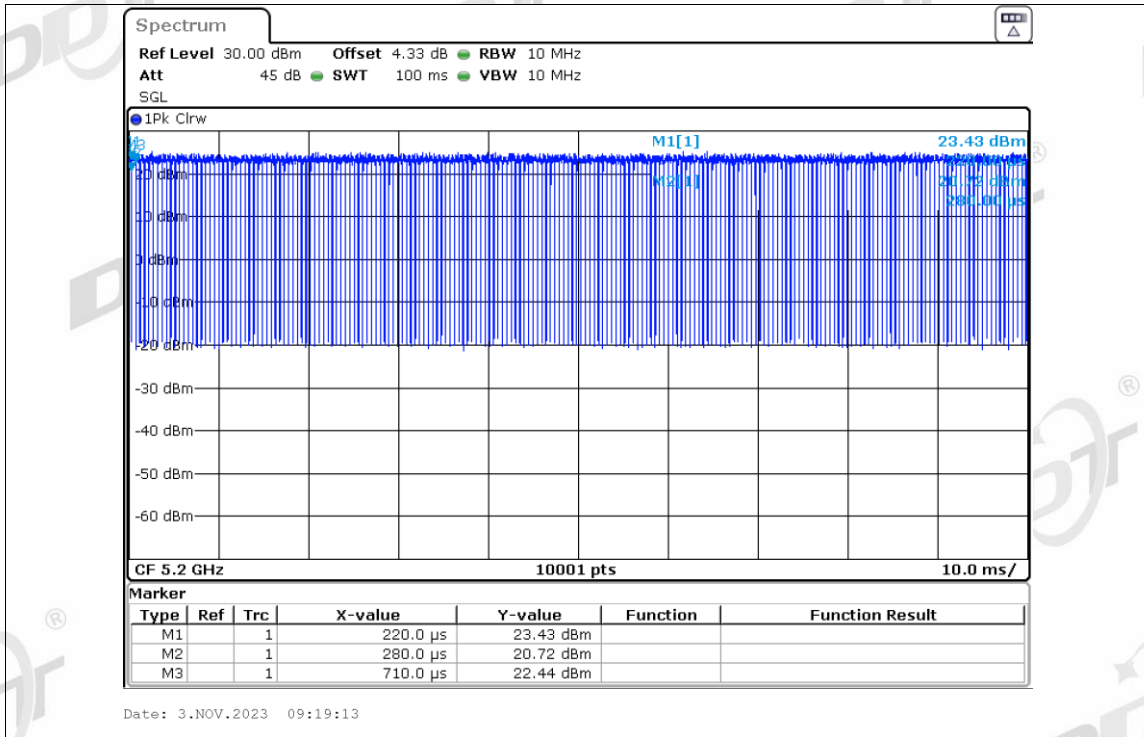

Duty Cycle NVNT ax20 5320MHz Ant2

Duty Cycle NVNT ax20 5500MHz Ant2

Duty Cycle NVNT ax20 5580MHz Ant2

Duty Cycle NVNT ax20 5700MHz Ant2

Duty Cycle NVNT ax20 5745MHz Ant2

Duty Cycle NVNT ax20 5785MHz Ant2

Duty Cycle NVNT ax20 5825MHz Ant2

Duty Cycle NVNT ax20 5180MHz Ant3

Duty Cycle NVNT ax20 5200MHz Ant3

Duty Cycle NVNT ax20 5240MHz Ant3

Duty Cycle NVNT ax20 5260MHz Ant3

Duty Cycle NVNT ax20 5280MHz Ant3

Duty Cycle NVNT ax20 5320MHz Ant3

Duty Cycle NVNT ax20 5500MHz Ant3