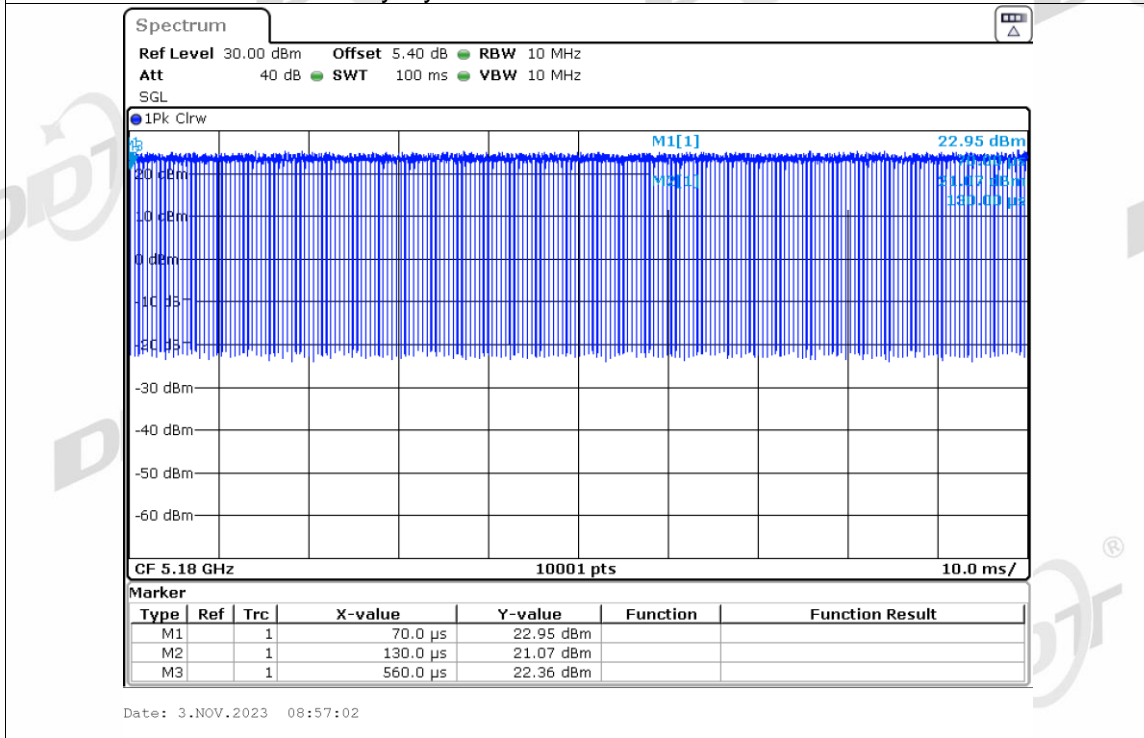

Duty Cycle NVNT ax20 5180MHz Ant2

Duty Cycle NVNT ax20 5200MHz Ant2