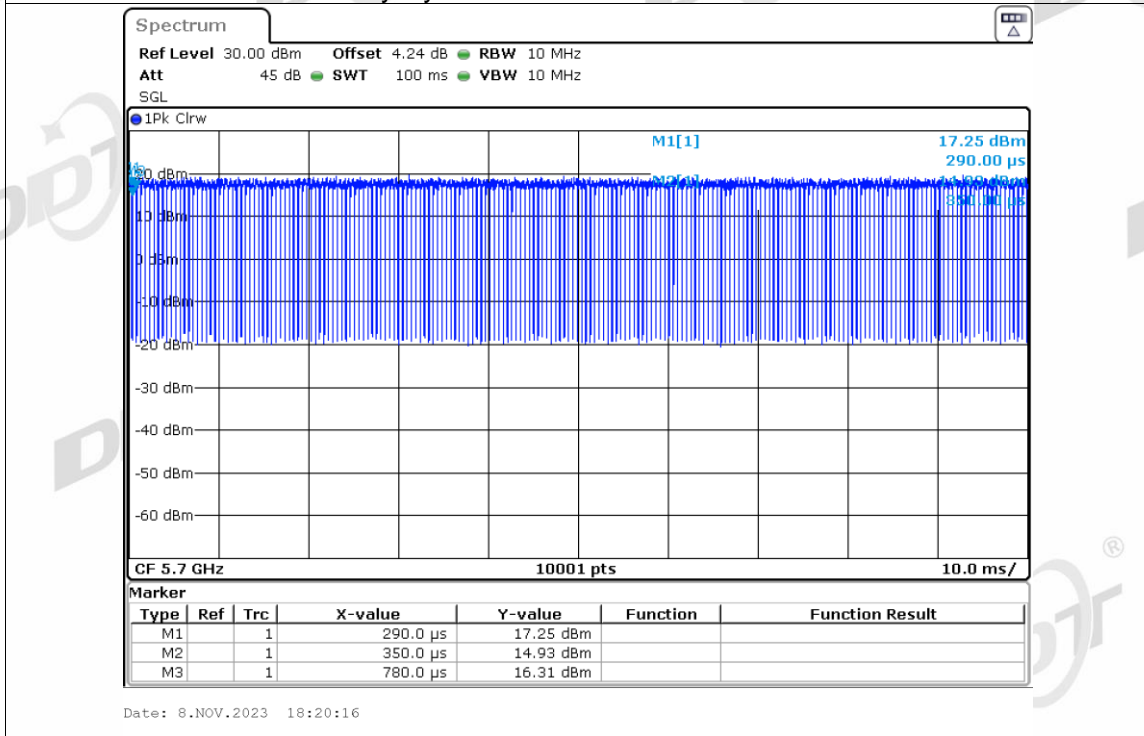

Duty Cycle NVNT ax20 5260MHz Ant1

Duty Cycle NVNT ax20 5280MHz Ant1

Duty Cycle NVNT ax20 5320MHz Ant1

Duty Cycle NVNT ax20 5500MHz Ant1

Duty Cycle NVNT ax20 5580MHz Ant1

Duty Cycle NVNT ax20 5700MHz Ant1

Duty Cycle NVNT ax20 5745MHz Ant1

Duty Cycle NVNT ax20 5785MHz Ant1

Duty Cycle NVNT ax20 5825MHz Ant1

Duty Cycle NVNT ax20 5180MHz Ant2

Duty Cycle NVNT ax20 5200MHz Ant2

Duty Cycle NVNT ax20 5240MHz Ant2

Duty Cycle NVNT ax20 5260MHz Ant2

Duty Cycle NVNT ax20 5280MHz Ant2