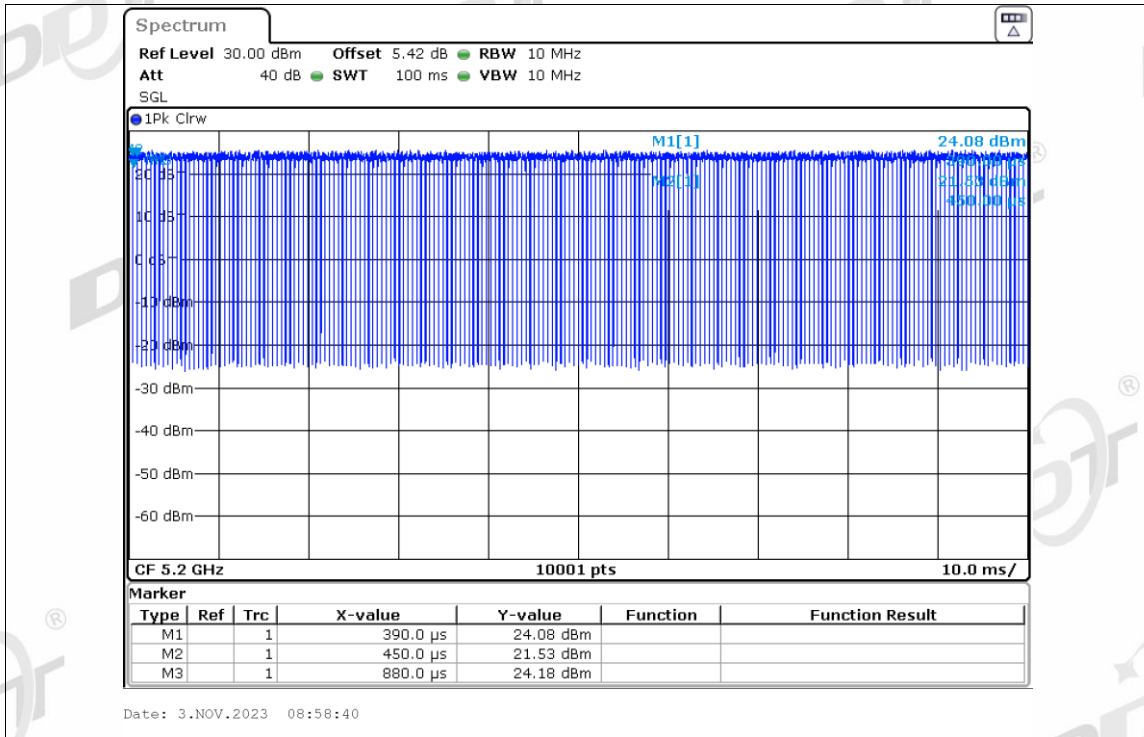

Duty Cycle NVNT ax20 5785MHz Ant1

Duty Cycle NVNT ax20 5825MHz Ant1

Duty Cycle NVNT ax20 5180MHz Ant2

Duty Cycle NVNT ax20 5200MHz Ant2

Duty Cycle NVNT ax20 5240MHz Ant2

Duty Cycle NVNT ax20 5260MHz Ant2

Duty Cycle NVNT ax20 5280MHz Ant2