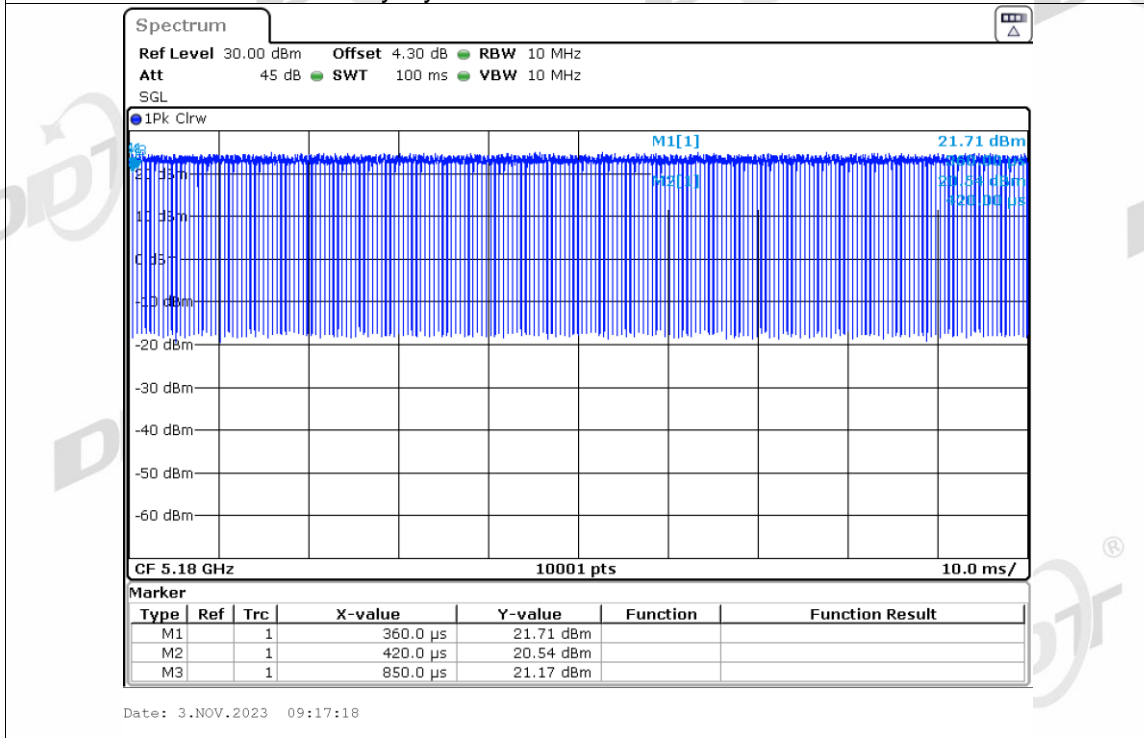

Duty Cycle NVNT ax20 5320MHz Ant2

Duty Cycle NVNT ax20 5500MHz Ant2

Duty Cycle NVNT ax20 5580MHz Ant2

Duty Cycle NVNT ax20 5700MHz Ant2

Duty Cycle NVNT ax20 5745MHz Ant2

Duty Cycle NVNT ax20 5785MHz Ant2

Duty Cycle NVNT ax20 5825MHz Ant2

Duty Cycle NVNT ax20 5180MHz Ant3

Duty Cycle NVNT ax20 5200MHz Ant3

Duty Cycle NVNT ax20 5240MHz Ant3

Duty Cycle NVNT ax20 5260MHz Ant3

Duty Cycle NVNT ax20 5280MHz Ant3

Duty Cycle NVNT ax20 5320MHz Ant3

Duty Cycle NVNT ax20 5500MHz Ant3