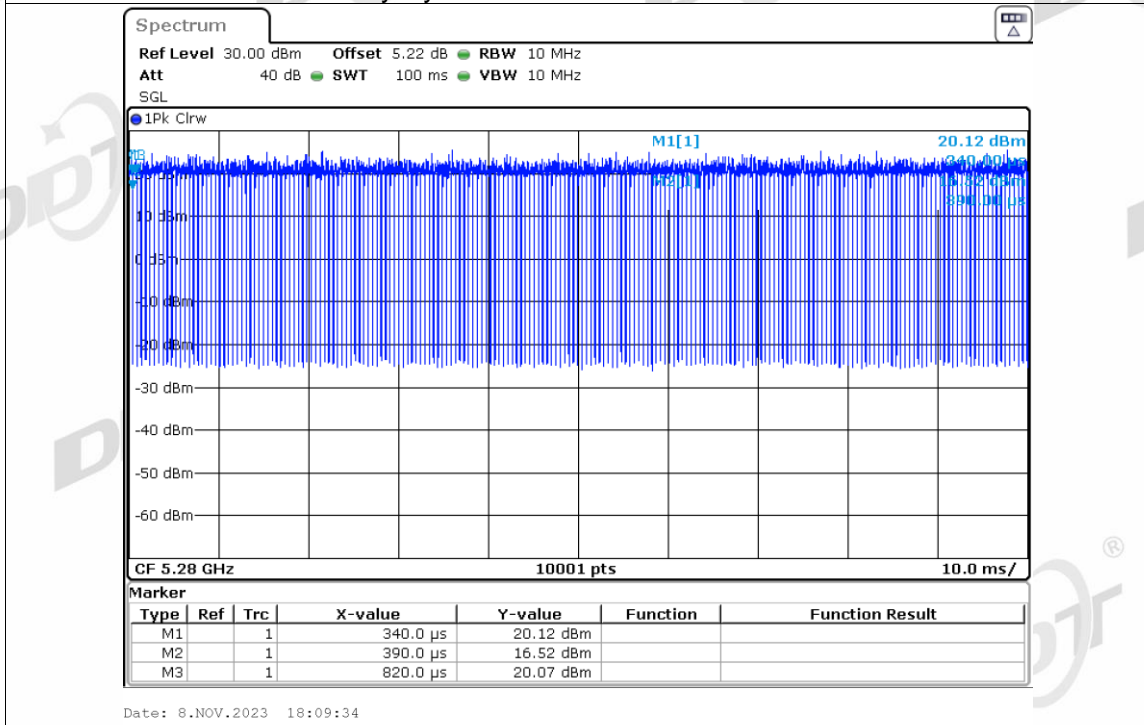

Duty Cycle NVNT ax20 5785MHz Ant1

Duty Cycle NVNT ax20 5825MHz Ant1

Duty Cycle NVNT ax20 5180MHz Ant2

Duty Cycle NVNT ax20 5200MHz Ant2

Duty Cycle NVNT ax20 5240MHz Ant2

Duty Cycle NVNT ax20 5260MHz Ant2

Duty Cycle NVNT ax20 5280MHz Ant2