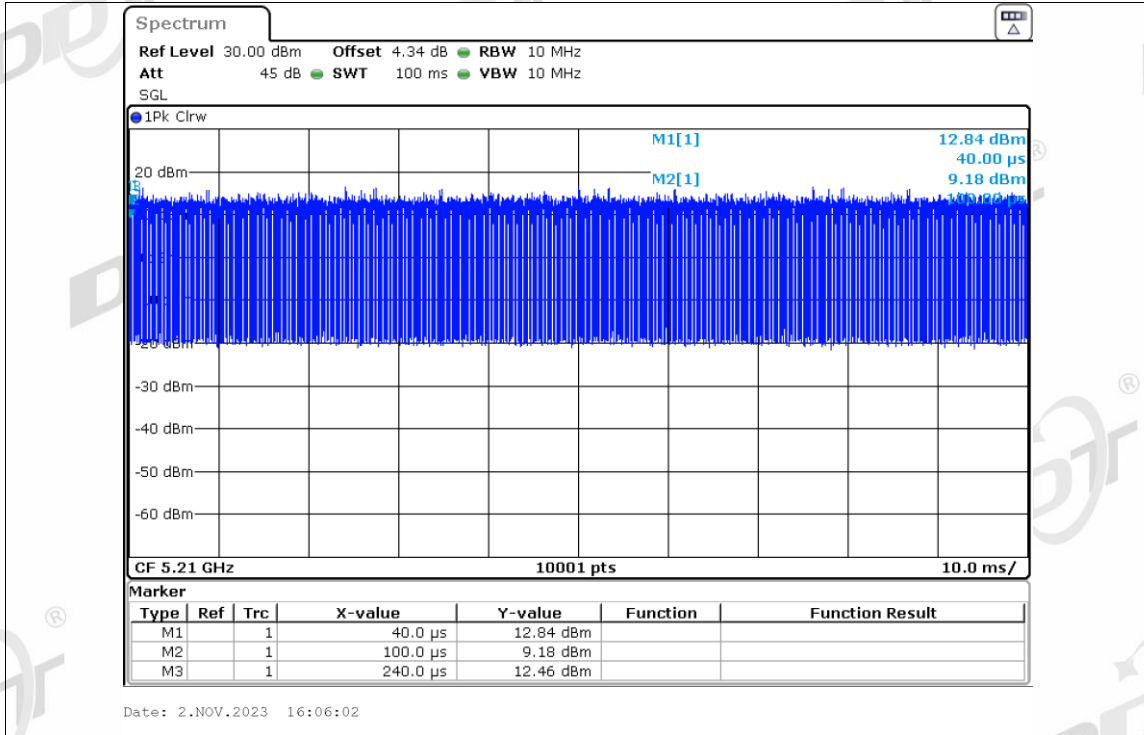

Duty Cycle NVNT ac80 5210MHz Ant1

Duty Cycle NVNT ac80 5290MHz Ant1