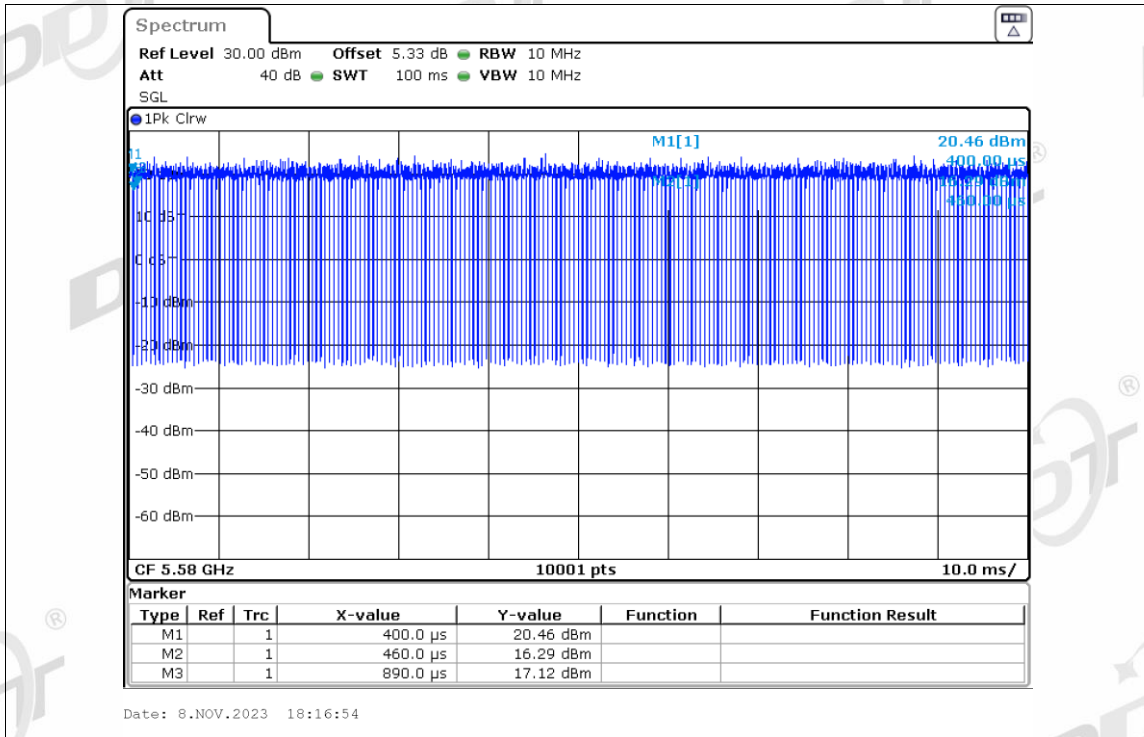

Duty Cycle NVNT ax20 5320MHz Ant2

Duty Cycle NVNT ax20 5500MHz Ant2

Duty Cycle NVNT ax20 5580MHz Ant2

Duty Cycle NVNT ax20 5700MHz Ant2

Duty Cycle NVNT ax20 5745MHz Ant2

Duty Cycle NVNT ax20 5785MHz Ant2

Duty Cycle NVNT ax20 5825MHz Ant2

Duty Cycle NVNT ax20 5180MHz Ant3

Duty Cycle NVNT ax20 5200MHz Ant3

Duty Cycle NVNT ax20 5240MHz Ant3

Duty Cycle NVNT ax20 5260MHz Ant3

Duty Cycle NVNT ax20 5280MHz Ant3

Duty Cycle NVNT ax20 5320MHz Ant3

Duty Cycle NVNT ax20 5500MHz Ant3