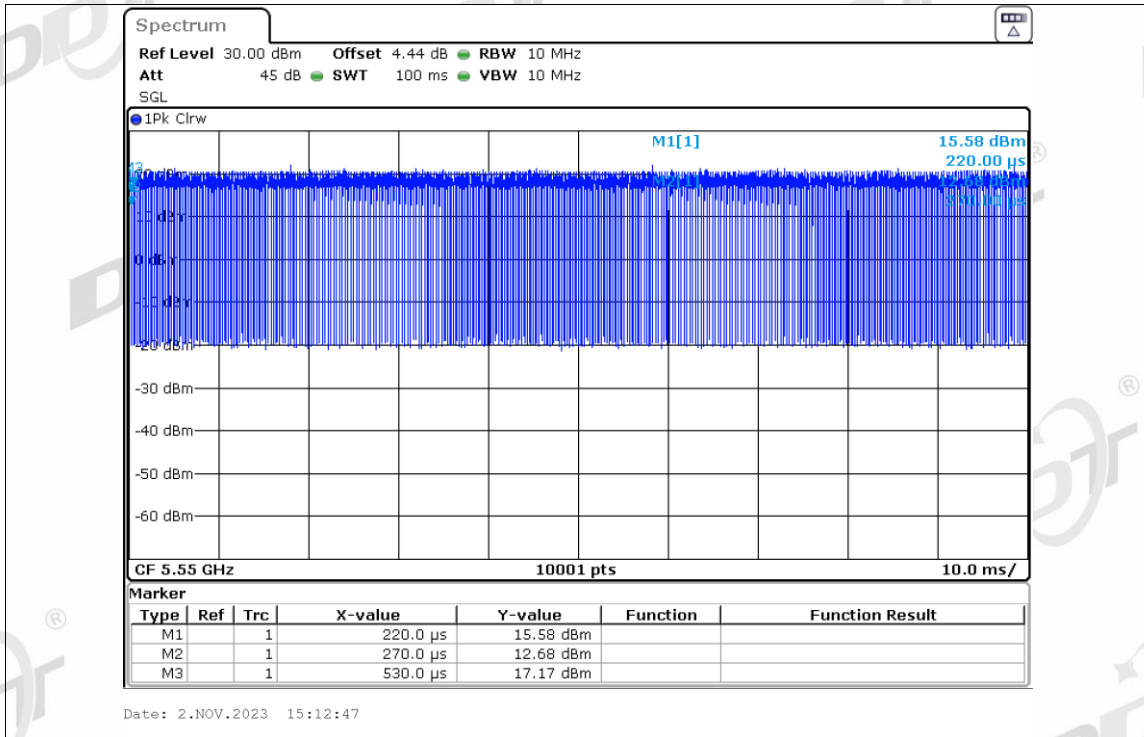

Duty Cycle NVNT ac40 5190MHz Ant3

Duty Cycle NVNT ac40 5230MHz Ant3

Duty Cycle NVNT ac40 5270MHz Ant3

Duty Cycle NVNT ac40 5310MHz Ant3

Duty Cycle NVNT ac40 5510MHz Ant3

Duty Cycle NVNT ac40 5550MHz Ant3

Duty Cycle NVNT ac40 5670MHz Ant3