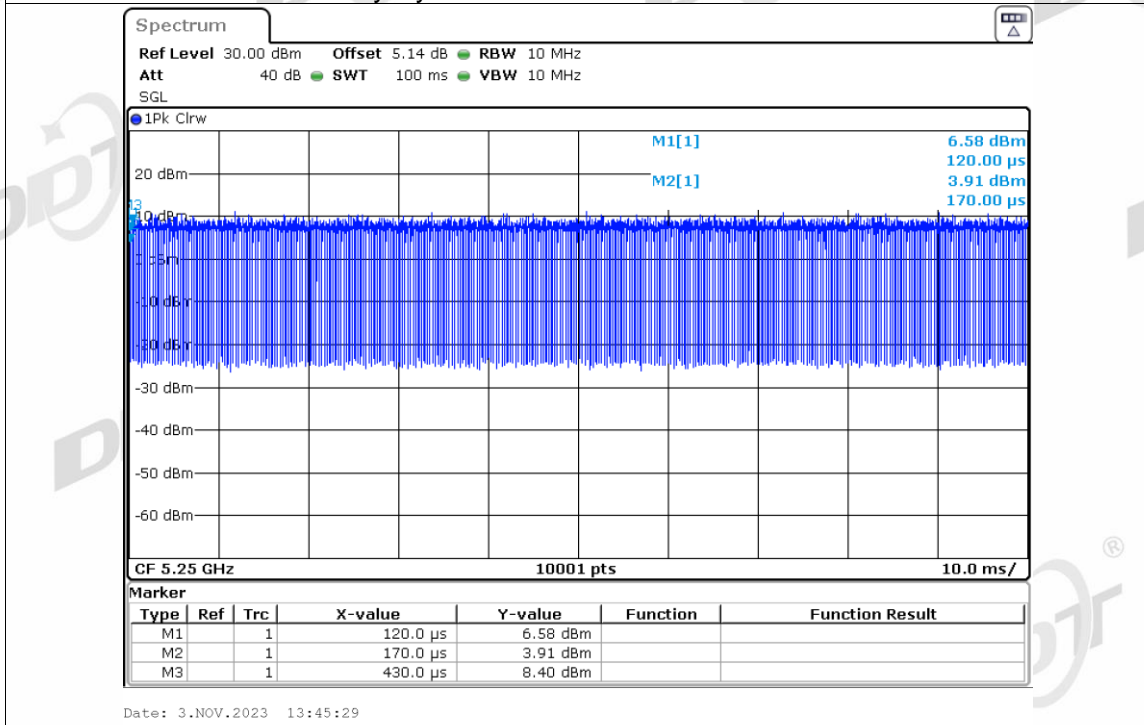

Duty Cycle NVNT ac80 5530MHz Ant3

Duty Cycle NVNT ac80 5610MHz Ant3

Duty Cycle NVNT ac80 5775MHz Ant3

Duty Cycle NVNT ax160 5250MHz Ant1

Duty Cycle NVNT ax160 5570MHz Ant1

Duty Cycle NVNT ax160 5250MHz Ant2