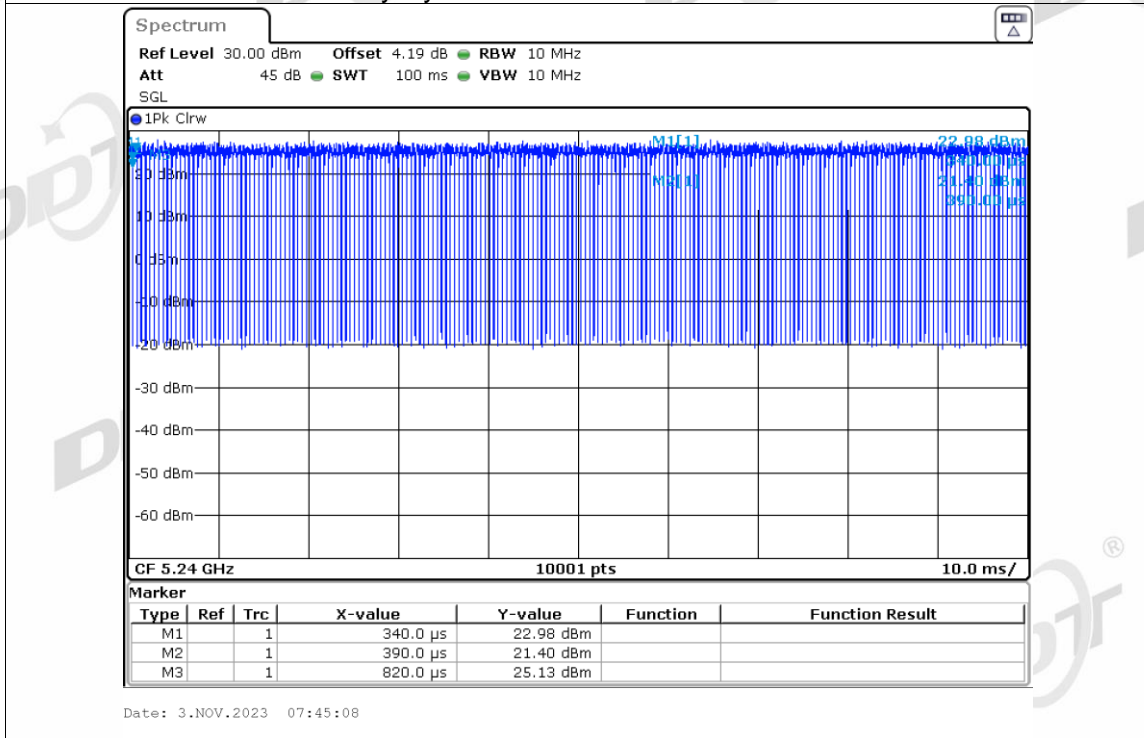

Duty Cycle NVNT ax160 5570MHz Ant2

Duty Cycle NVNT ax160 5250MHz Ant3

Duty Cycle NVNT ax160 5570MHz Ant3

Duty Cycle NVNT ax20 5180MHz Ant1

Duty Cycle NVNT ax20 5200MHz Ant1

Duty Cycle NVNT ax20 5240MHz Ant1