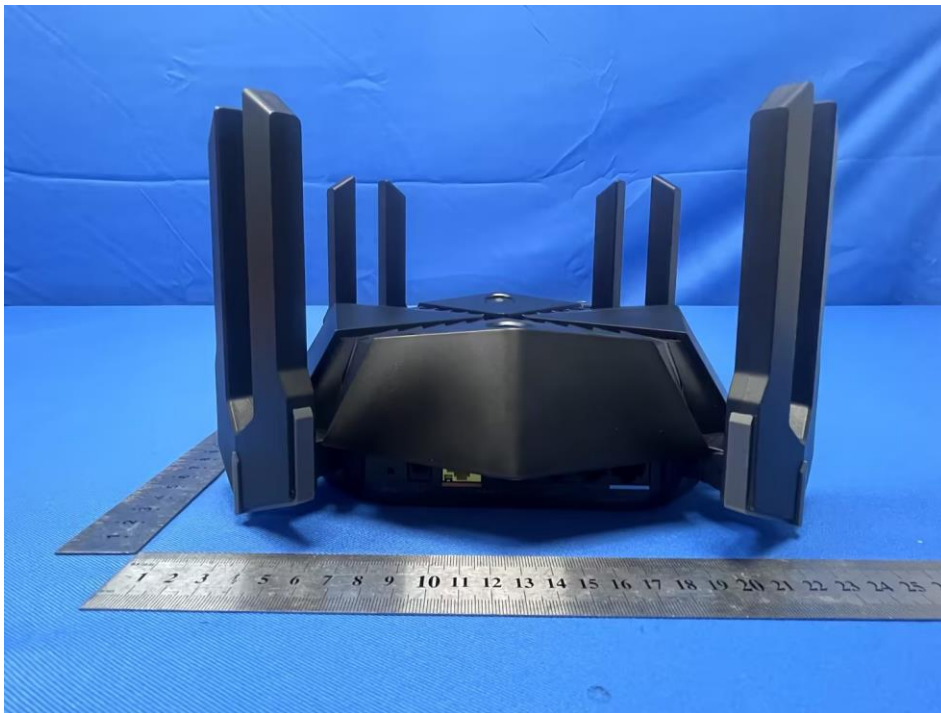

Appendix

External Photos

for SZCR2306001787AT

FCC ID:2AX5J-E6

EUT Constructional Details (EUT Photos)

Adapter Model: F36L7-120300SPAU:

Adapter Model: F36L7-120300SPACP;

- End of the Appendix -