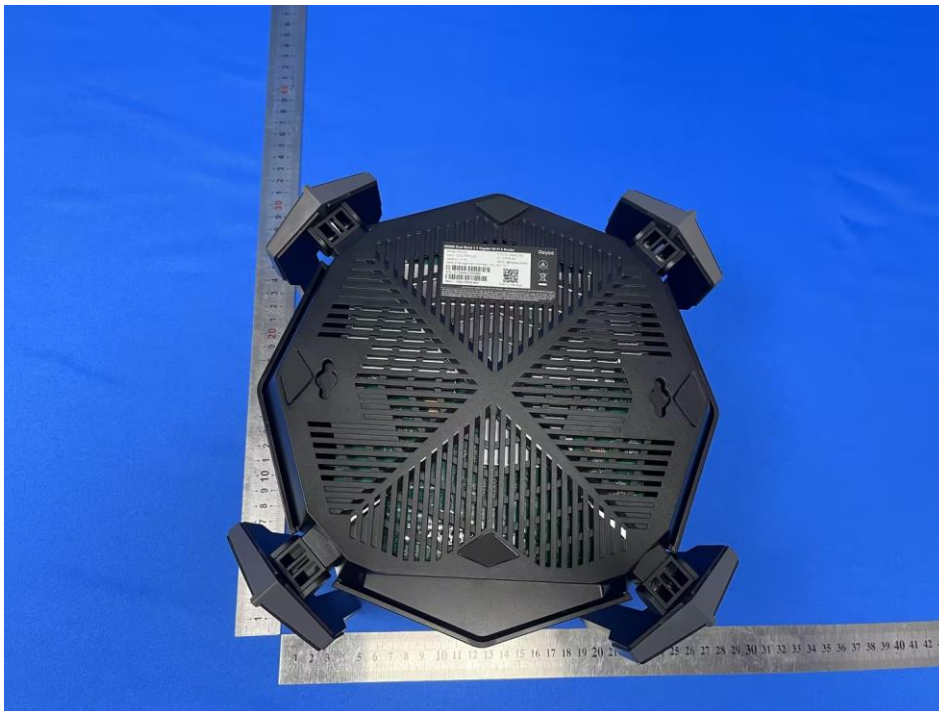

Appendix

External Photos

for SZCR2306001787AT

FCC ID:2AX5J-E6

EUT Constructional Details (EUT Photos)

Adapter Model: F36L7-120300SPAU:

Adapter Model: F36L7-120300SPACP;

- End of the Appendix -