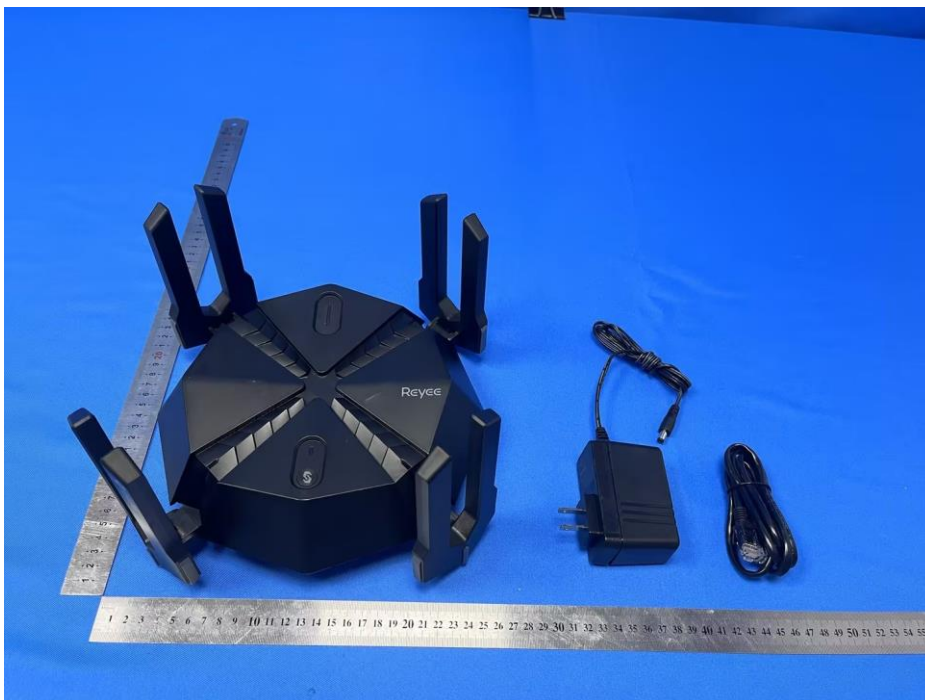

Appendix

External Photos

for SZCR2306001787AT

FCC ID:2AX5J-E6

EUT Constructional Details (EUT Photos)

Adapter Model: F36L7-120300SPAU:

Adapter Model: F36L7-120300SPACP;

- End of the Appendix -