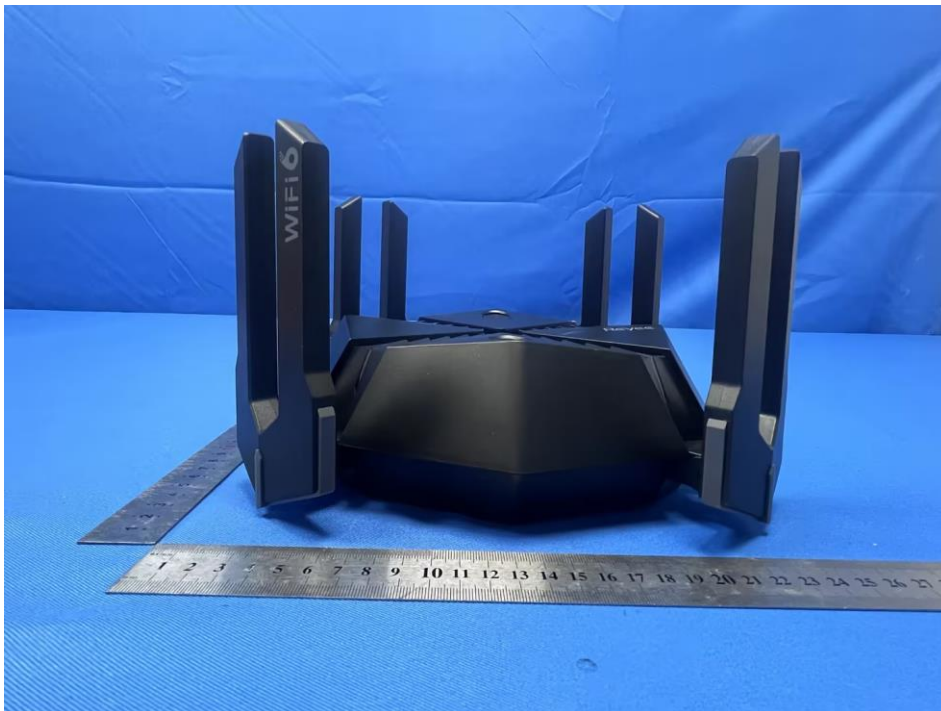

Appendix

External Photos

for SZCR2306001787AT

FCC ID:2AX5J-E6

EUT Constructional Details (EUT Photos)

Adapter Model: F36L7-120300SPAU:

Adapter Model: F36L7-120300SPACP;

- End of the Appendix -