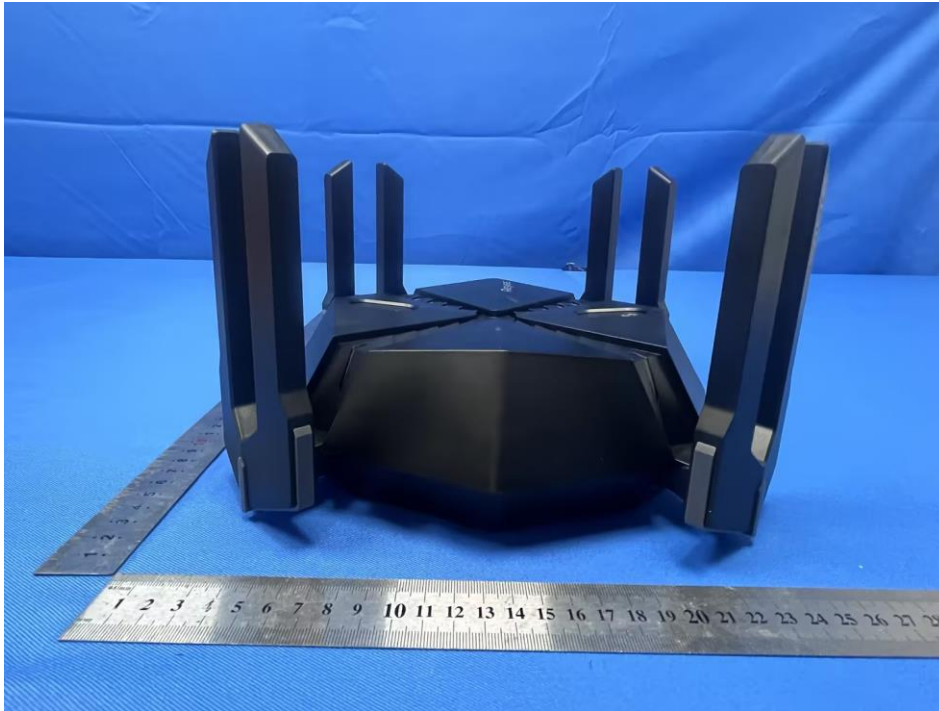

Appendix

External Photos

for SZCR2306001787AT

FCC ID:2AX5J-E6

EUT Constructional Details (EUT Photos)

Adapter Model: F36L7-120300SPAU:

Adapter Model: F36L7-120300SPACP;

- End of the Appendix -