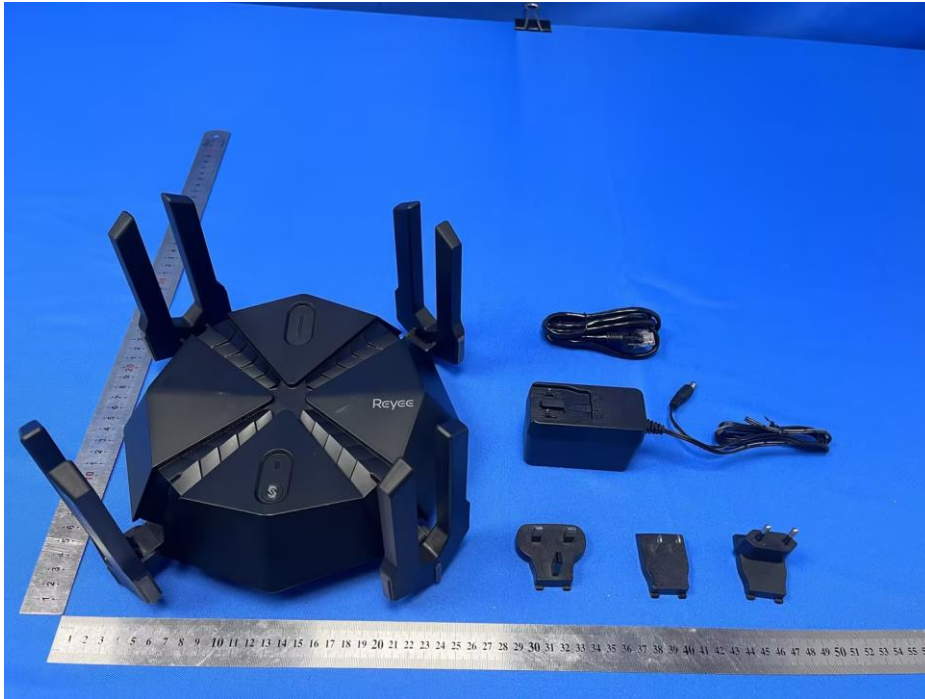

Appendix

External Photos

for SZCR2306001787AT

FCC ID:2AX5J-E6

EUT Constructional Details (EUT Photos)

Adapter Model: F36L7-120300SPAU:

Adapter Model: F36L7-120300SPACP;

- End of the Appendix -