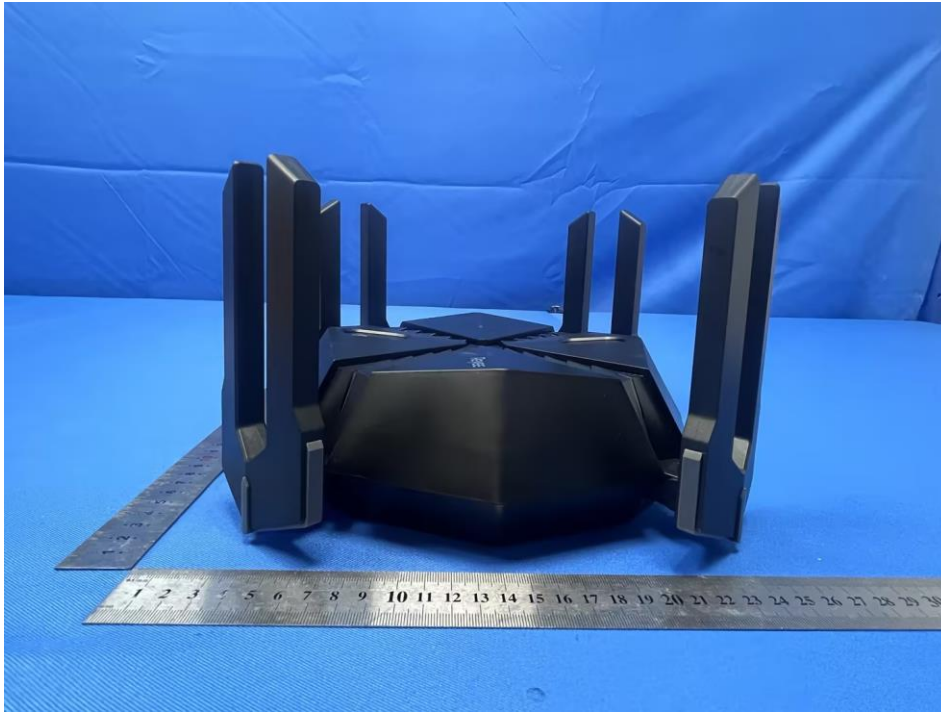

Appendix

External Photos

for SZCR2306001787AT

FCC ID:2AX5J-E6

EUT Constructional Details (EUT Photos)

Adapter Model: F36L7-120300SPAU:

Adapter Model: F36L7-120300SPACP;

- End of the Appendix -