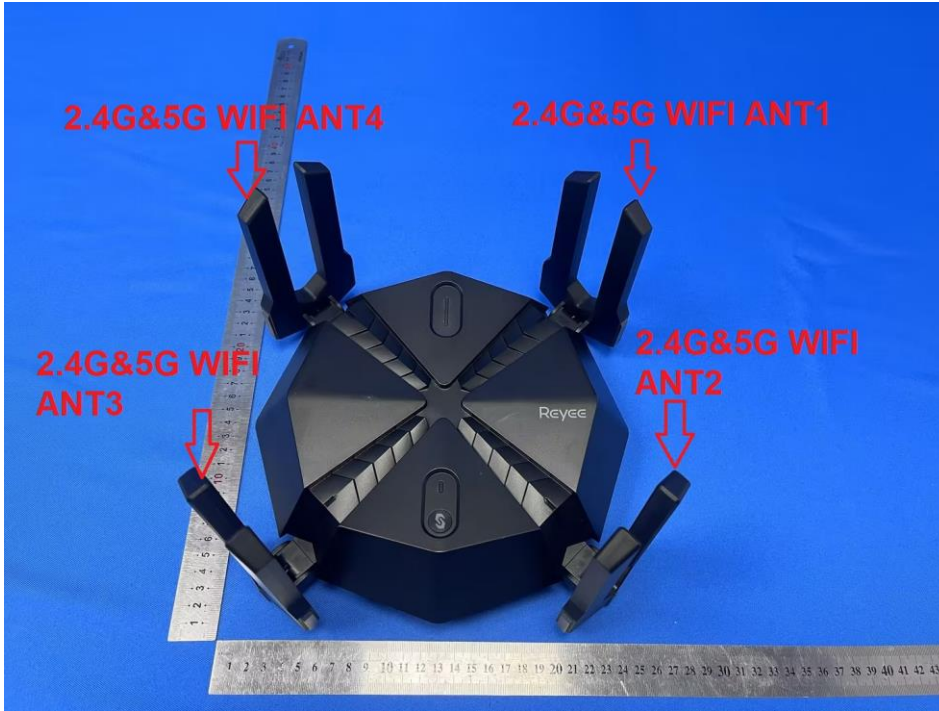

Appendix

External Photos

for SZCR2306001787AT

FCC ID:2AX5J-E6

EUT Constructional Details (EUT Photos)

Adapter Model: F36L7-120300SPAU:

Adapter Model: F36L7-120300SPACP;

- End of the Appendix -