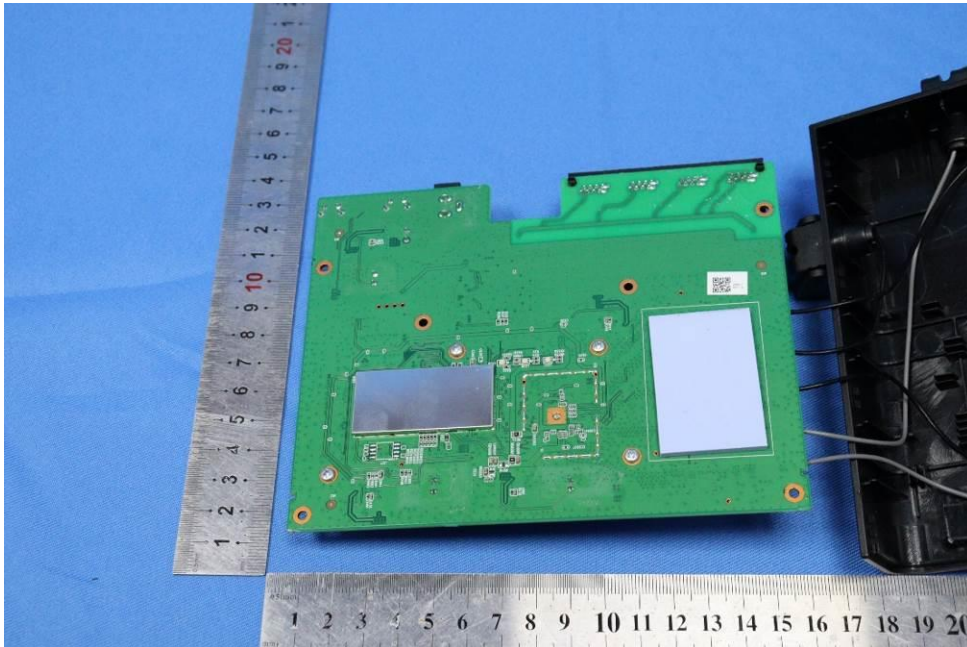

Appendix

Internal Photos

for SZCR2305001713AT

FCC ID:2AX5J-E4

EUT Constructional Details (EUT Photos)

- End of the Appendix -