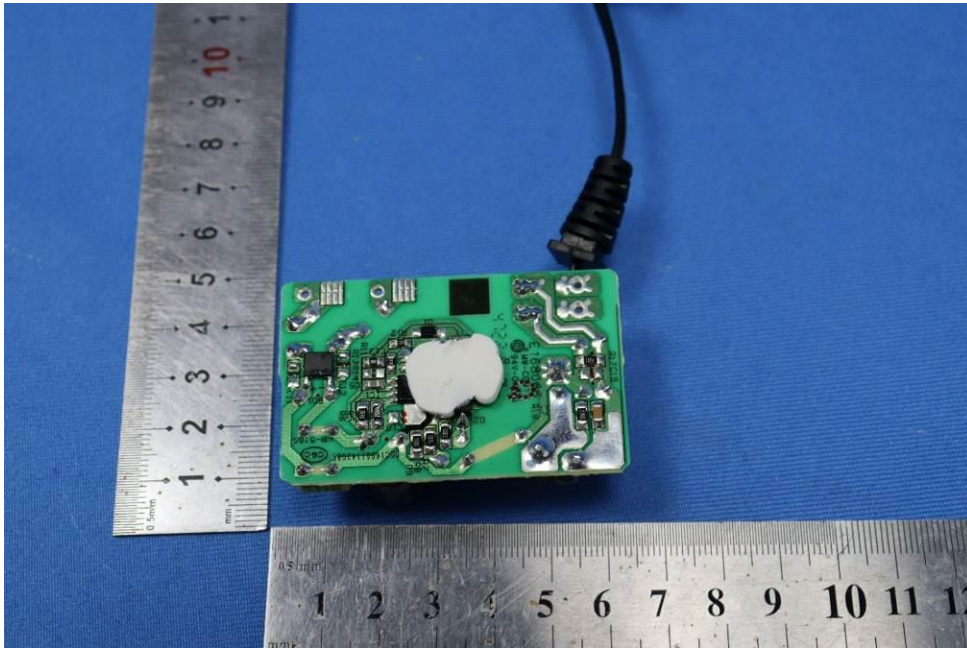

Appendix

Internal Photos

for SZCR2305001713AT

FCC ID:2AX5J-E4

EUT Constructional Details (EUT Photos)

- End of the Appendix -