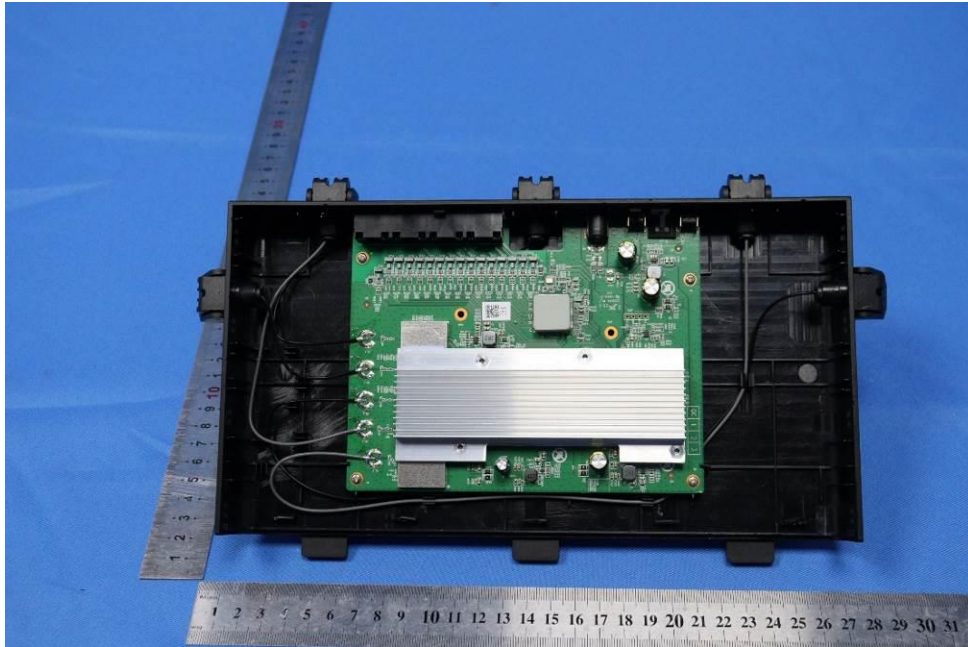

Appendix

Internal Photos

for SZCR2305001713AT

FCC ID:2AX5J-E4

EUT Constructional Details (EUT Photos)

- End of the Appendix -