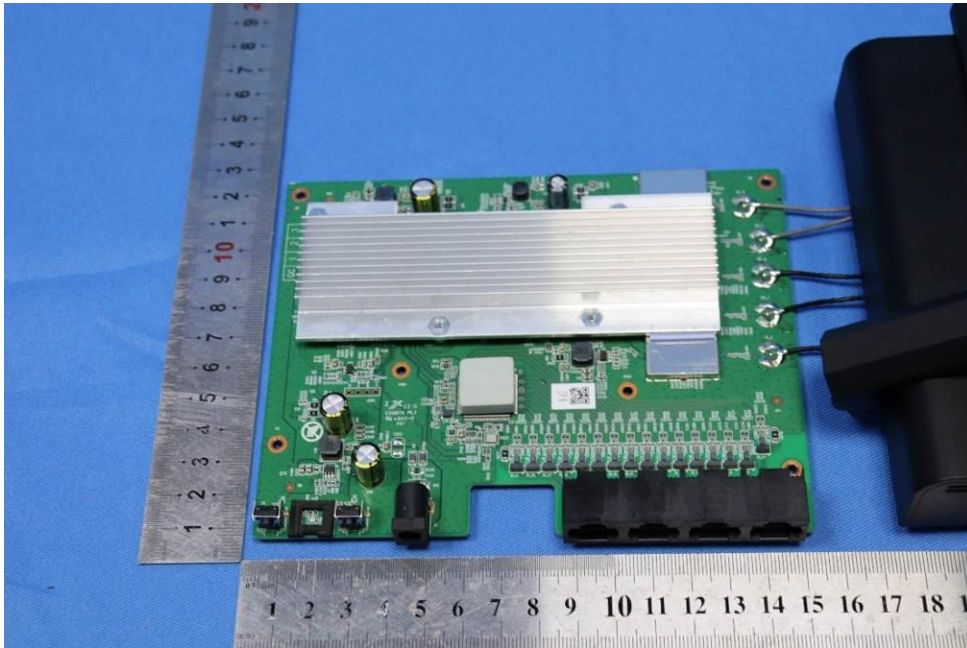

Appendix

Internal Photos

for SZCR2305001713AT

FCC ID:2AX5J-E4

EUT Constructional Details (EUT Photos)

- End of the Appendix -