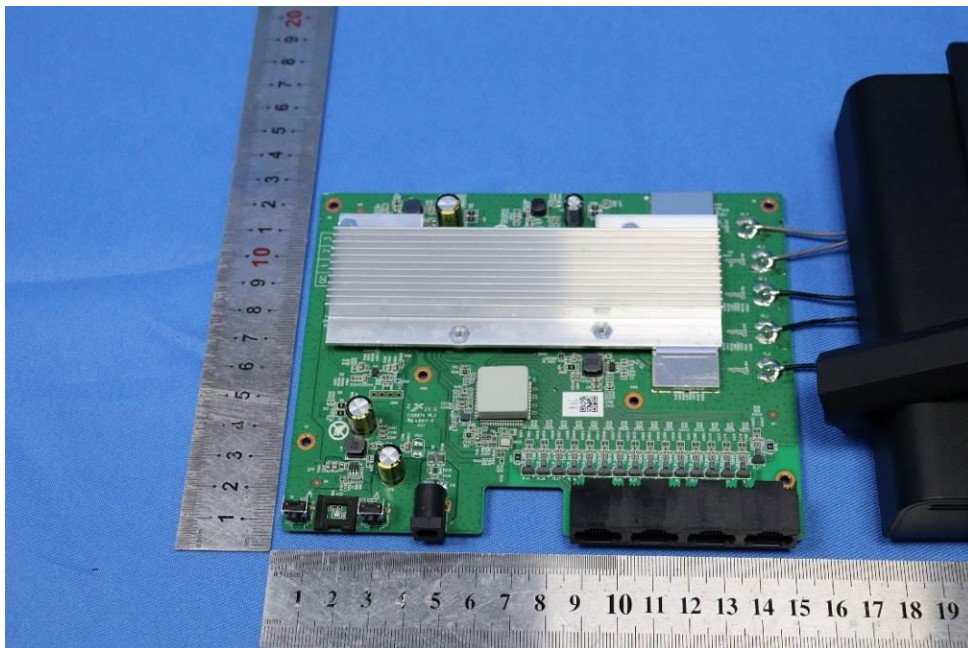

Appendix

Internal Photos

for SZCR2305001713AT

FCC ID:2AX5J-E4

EUT Constructional Details (EUT Photos)

- End of the Appendix -