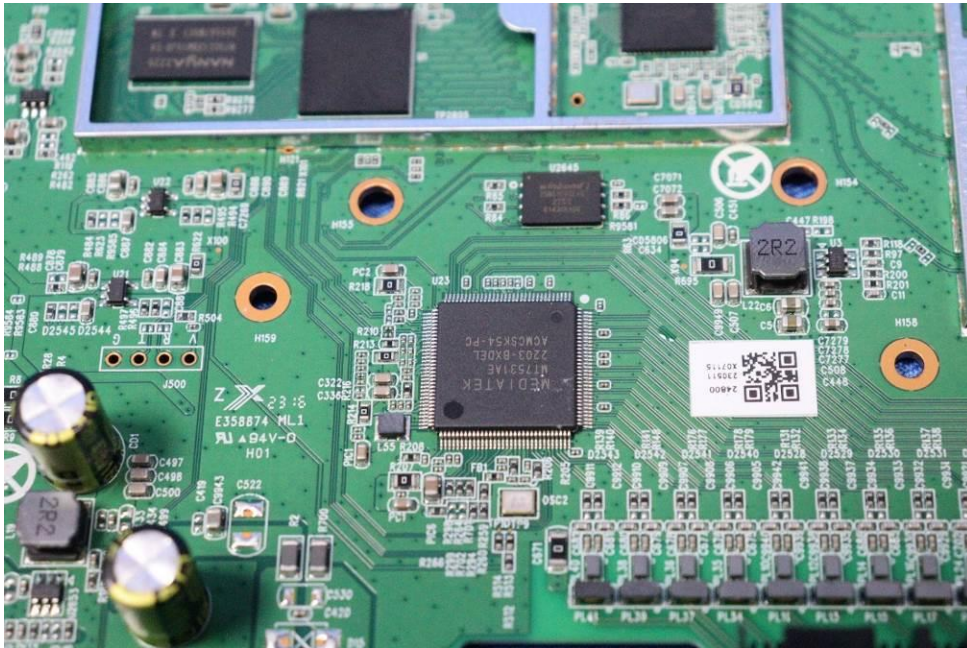

Appendix

Internal Photos

for SZCR2305001713AT

FCC ID:2AX5J-E4

EUT Constructional Details (EUT Photos)

- End of the Appendix -