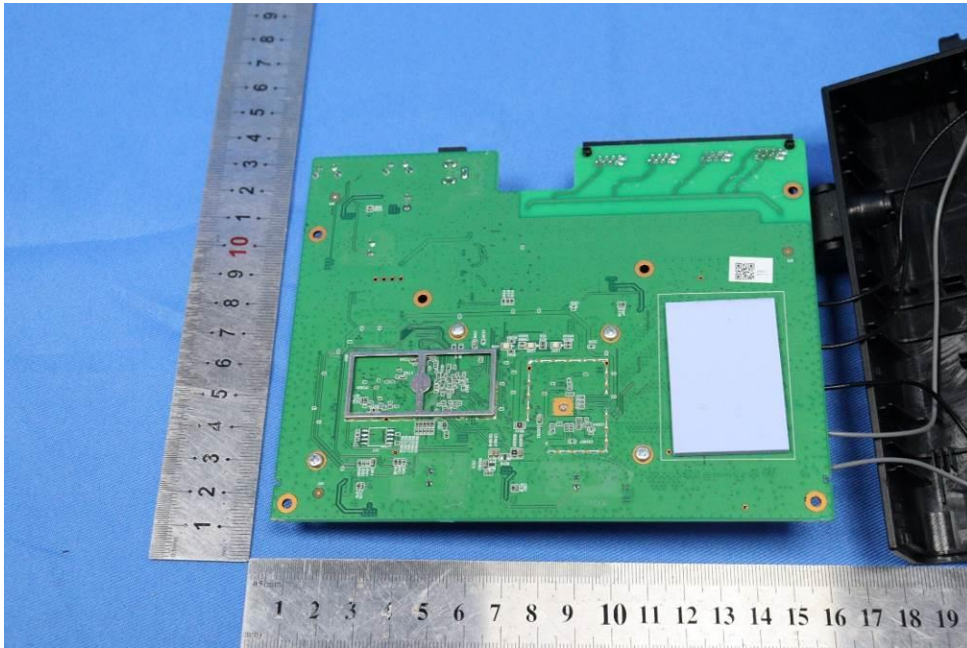

Appendix

Internal Photos

for SZCR2305001713AT

FCC ID:2AX5J-E4

EUT Constructional Details (EUT Photos)

- End of the Appendix -