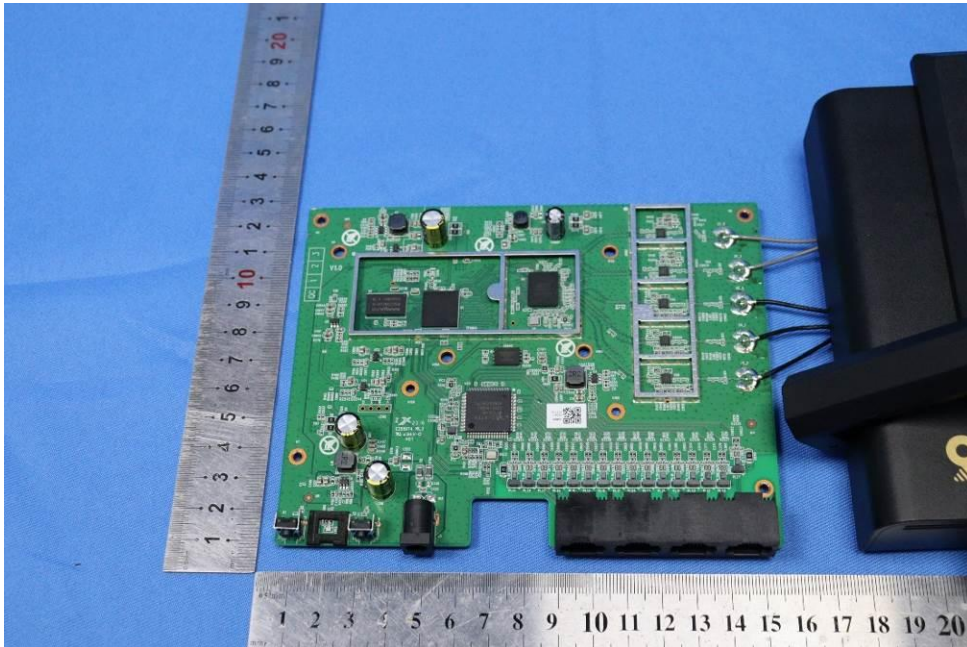

Appendix

Internal Photos

for SZCR2305001713AT

FCC ID:2AX5J-E4

EUT Constructional Details (EUT Photos)

- End of the Appendix -