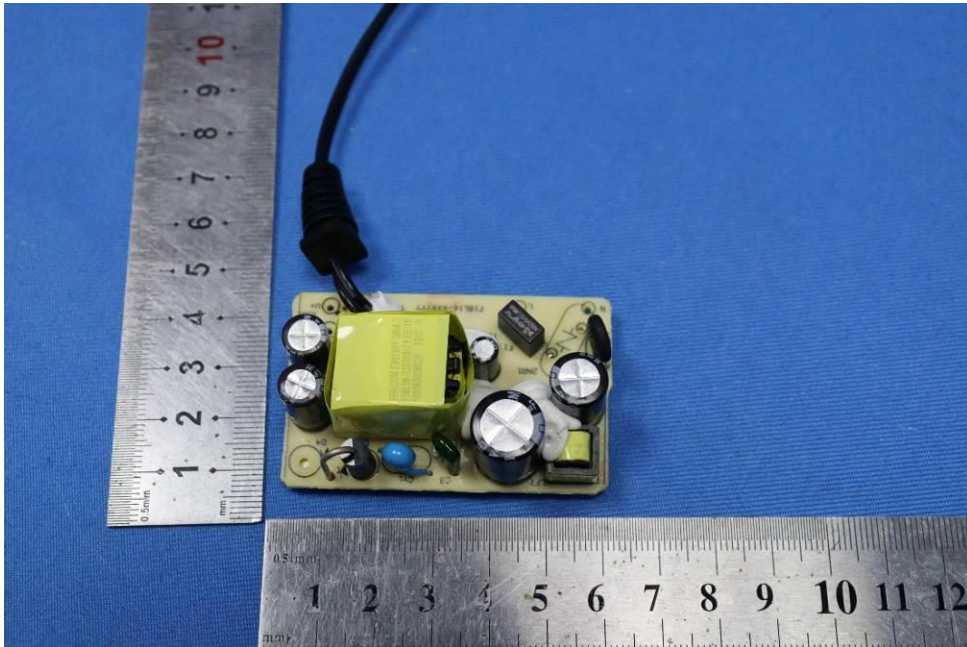

Appendix

Internal Photos

for SZCR2305001713AT

FCC ID:2AX5J-E4

EUT Constructional Details (EUT Photos)

- End of the Appendix -