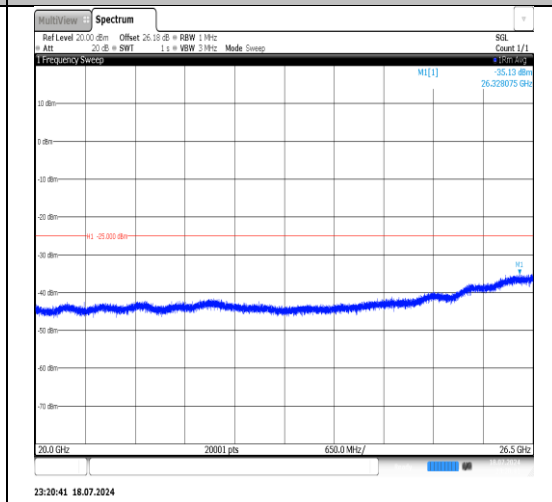

Band7-5MHz-16QAM-21425-1RB#0-
20000~26500-PASS