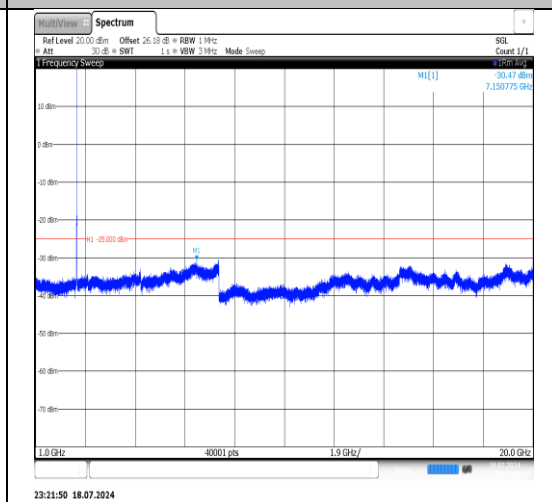

Band7-5MHz-16QAM-21425-25RB#0-
1000~20000-PASS