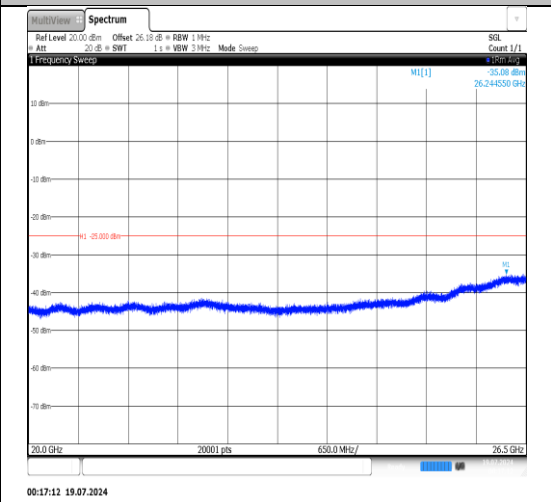

00:14:09 19.07.2024

Band7-15MHz-QPSK-21100-75RB#0-1000~20000-PASS

00:17:00 19.07.2024

Band7-15MHz-QPSK-21100-75RB#0-20000~26500-PASS

00:17:07 19.07.2024

Band7-15MHz-QPSK-21100-1RB#74-30~1000-PASS

00:17:12 19.07.2024