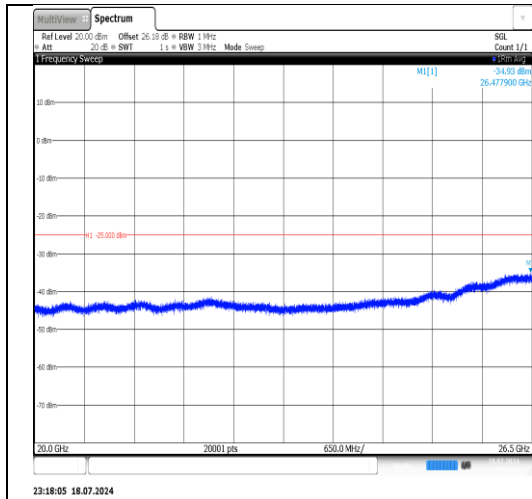

Band7-5MHz-16QAM-20775-1RB#0-  
20000~26500-PASS

Band7-5MHz-16QAM-20775-25RB#0-  
30~1000-PASS

Band7-5MHz-16QAM-20775-25RB#0-  
1000~20000-PASS

Band7-5MHz-16QAM-20775-25RB#0-  
20000~26500-PASS

Band7-5MHz-16QAM-20775-1RB#24-  
30~1000-PASS