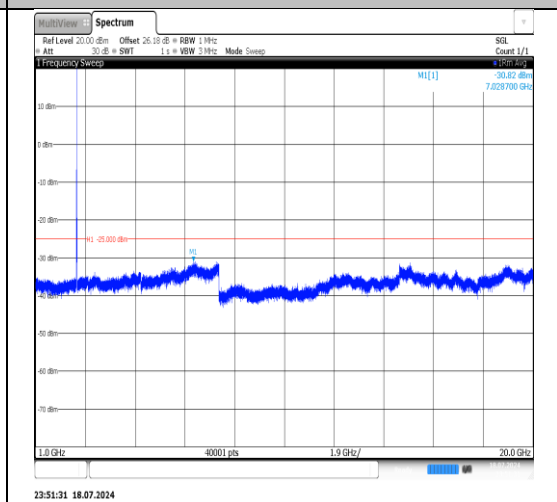

Band7-10MHz-16QAM-21400-1RB#0-20000~26500-PASS

Band7-10MHz-16QAM-21400-1RB#49-30~1000-PASS

Band7-10MHz-16QAM-21400-1RB#49-1000~20000-PASS

Band7-10MHz-16QAM-21400-1RB#49-20000~26500-PASS

Band7-15MHz-QPSK-20825-1RB#0-30~1000-PASS