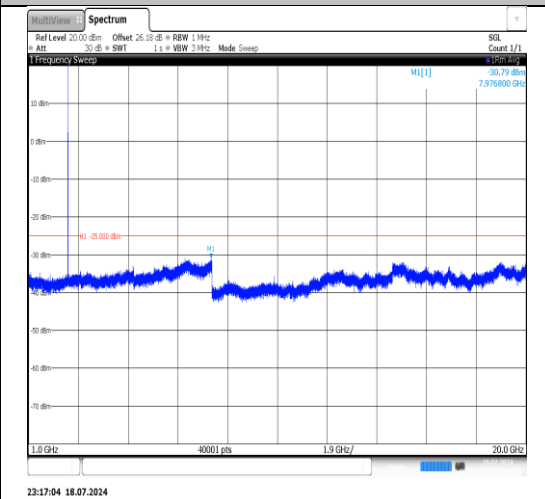

## Test Graphs

Band7-5MHz-QPSK-20775-25RB#0-1000~20000-PASS

Band7-5MHz-QPSK-20775-25RB#0-20000~26500-PASS

Band7-5MHz-QPSK-20775-1RB#24-30~1000-PASS

Band7-5MHz-QPSK-20775-1RB#24-1000~20000-PASS

Band7-5MHz-QPSK-20775-1RB#24-20000~26500-PASS