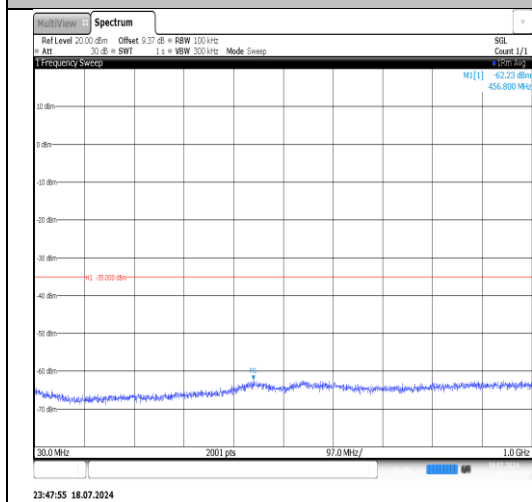

Band7-10MHz-QPSK-20800-1RB#0-30~1000-
PASS