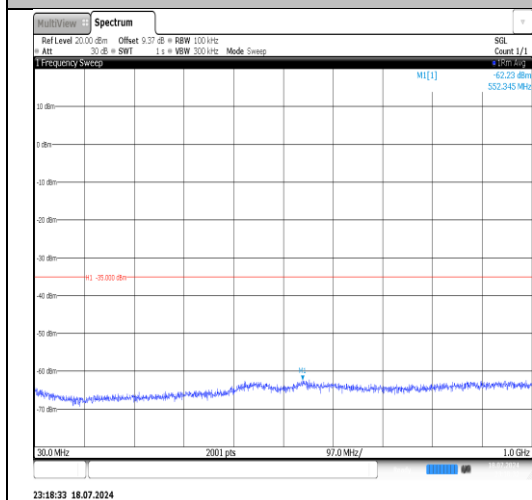

Band7-5MHz-16QAM-21100-1RB#0-30~1000-
PASS

23:18:33 18.07.2024

Band7-5MHz-16QAM-21100-1RB#0-
20000~26500-PASS