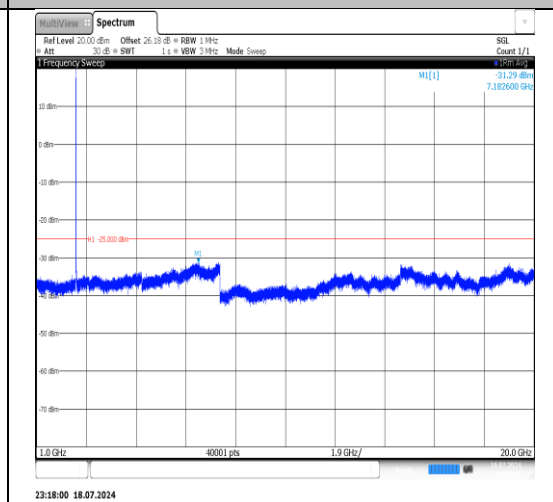

Band7-5MHz-16QAM-20775-1RB#0-  
20000~26500-PASS

Band7-5MHz-16QAM-20775-25RB#0-  
30~1000-PASS

Band7-5MHz-16QAM-20775-25RB#0-  
1000~20000-PASS

Band7-5MHz-16QAM-20775-25RB#0-  
20000~26500-PASS

Band7-5MHz-16QAM-20775-1RB#24-  
30~1000-PASS