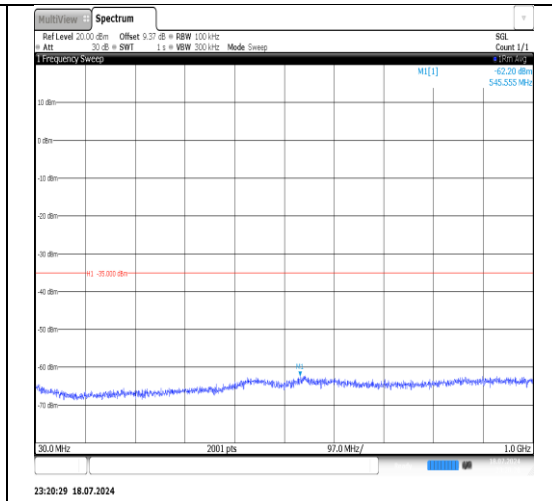

Band7-5MHz-16QAM-21100-1RB#24-  
20000~26500-PASS

23:19:18 18.07.2024

Band7-5MHz-16QAM-21425-1RB#0-30~1000-  
PASS

Band7-5MHz-16QAM-21425-1RB#0-  
1000~20000-PASS

Band7-5MHz-16QAM-21425-1RB#0-  
20000~26500-PASS