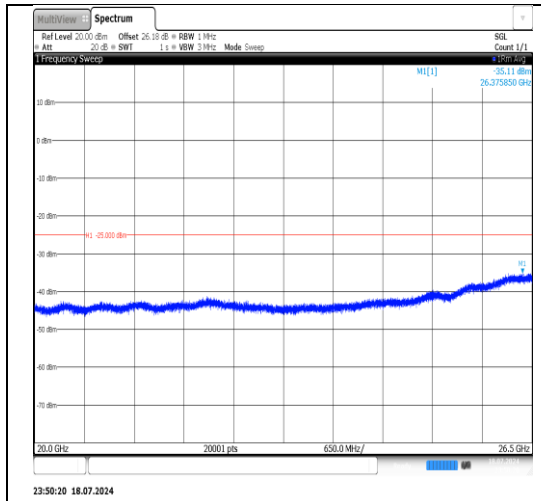

Band7-10MHz-16QAM-21100-1RB#49-  
30~1000-PASS

Band7-10MHz-16QAM-21100-1RB#49-  
1000~20000-PASS

Band7-10MHz-16QAM-21100-1RB#49-  
20000~26500-PASS

Band7-10MHz-16QAM-21400-1RB#0-  
30~1000-PASS

Band7-10MHz-16QAM-21400-1RB#0-1000~20000-PASS