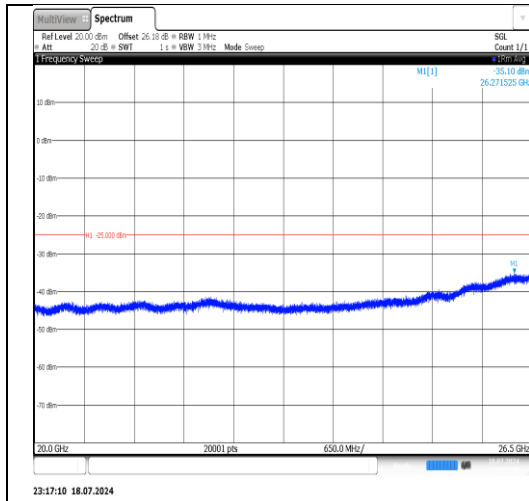

Band7-5MHz-QPSK-20775-1RB#24-20000~26500-PASS