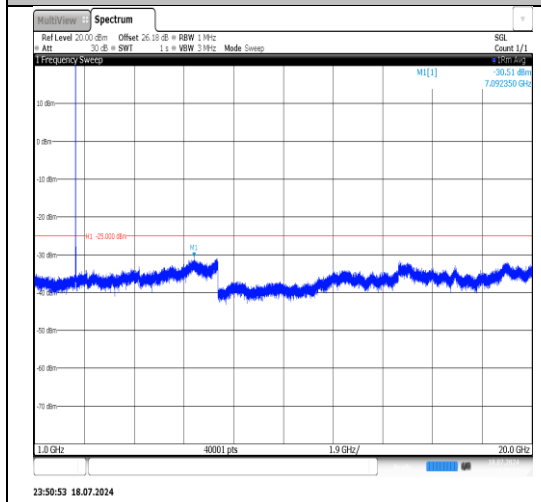

Band7-10MHz-16QAM-21400-1RB#0-1000~20000-PASS