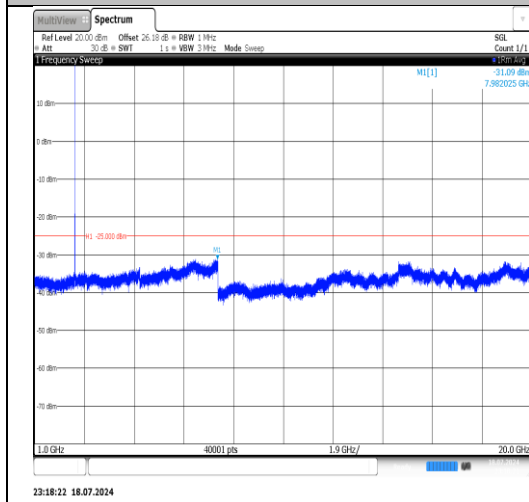

Band7-5MHz-QPSK-21100-1RB#0-1000~20000-PASS