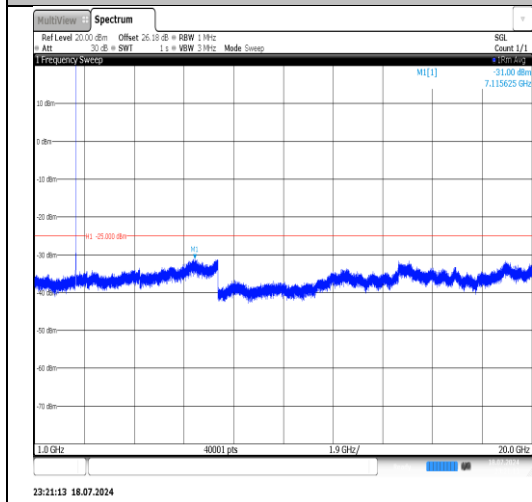

Band7-5MHz-16QAM-21425-1RB#24-
1000~20000-PASS