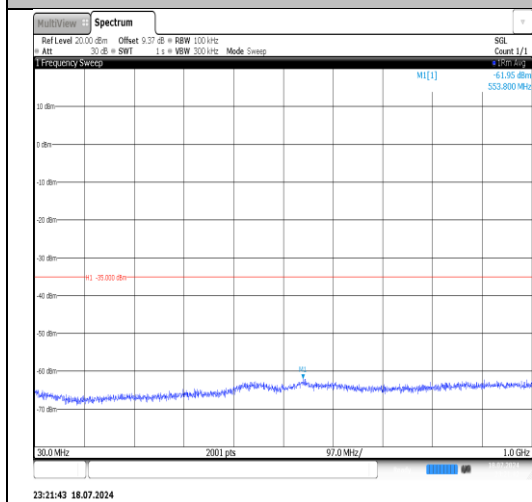

Band7-5MHz-16QAM-21425-25RB#0-
30~1000-PASS