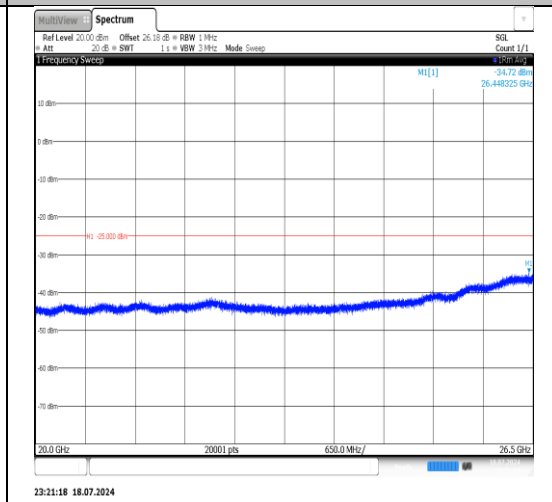

Band7-5MHz-16QAM-21425-1RB#24-
20000~26500-PASS