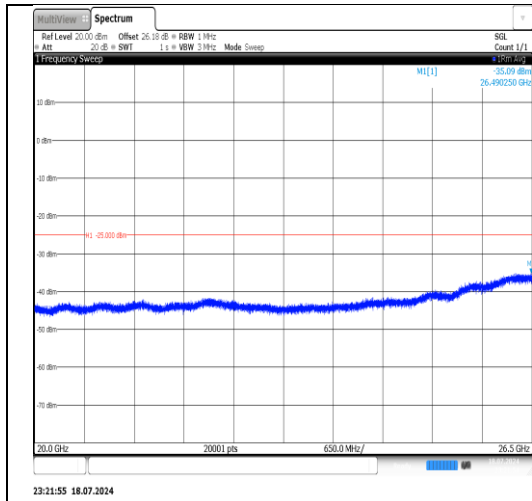

Band7-5MHz-16QAM-21425-25RB#0-  
30~1000-PASS

Band7-5MHz-16QAM-21425-25RB#0-  
1000~20000-PASS

Band7-5MHz-16QAM-21425-25RB#0-  
20000~26500-PASS

Band7-5MHz-16QAM-21425-1RB#24-  
30~1000-PASS

Band7-5MHz-16QAM-21425-1RB#24-  
1000~20000-PASS