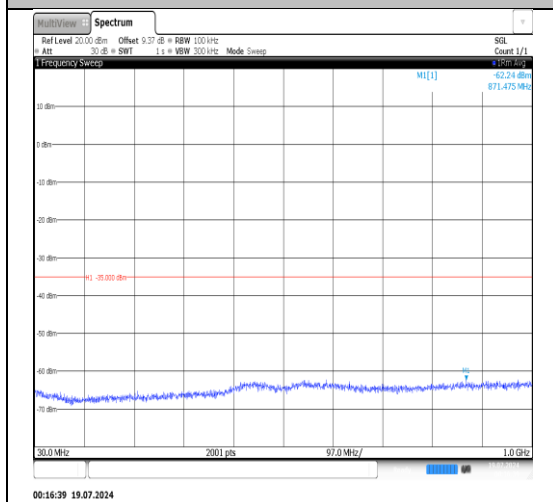

Band7-15MHz-QPSK-20825-75RB#0-
30~1000-PASS

00:16:39 19.07.2024

Band7-15MHz-QPSK-20825-75RB#0-
20000~26500-PASS