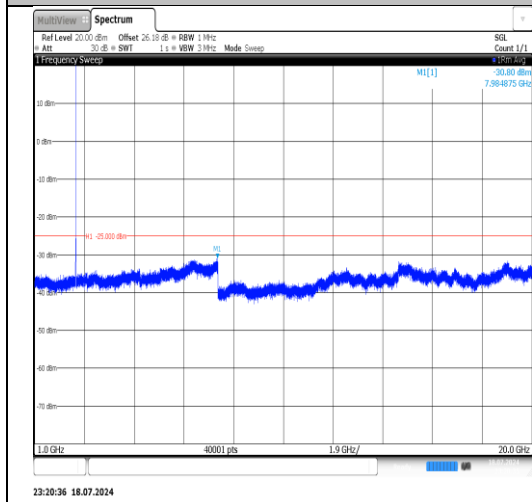

Band7-5MHz-16QAM-21100-1RB#24-  
20000~26500-PASS

23:19:18 18.07.2024

Band7-5MHz-16QAM-21425-1RB#0-30~1000-  
PASS

Band7-5MHz-16QAM-21425-1RB#0-  
1000~20000-PASS

Band7-5MHz-16QAM-21425-1RB#0-  
20000~26500-PASS