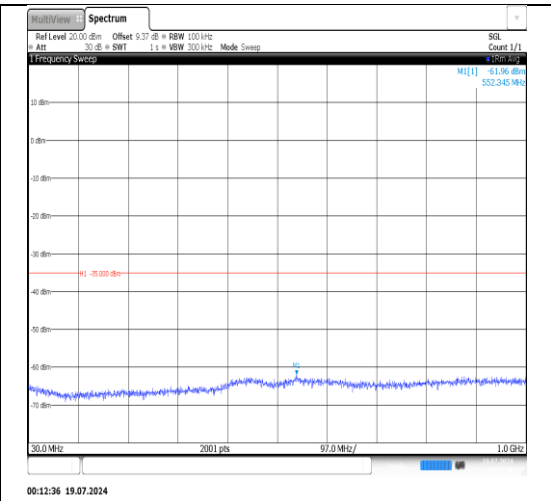

Band7-15MHz-QPSK-20825-1RB#0-30~1000-PASS

00:12:36 19.07.2024