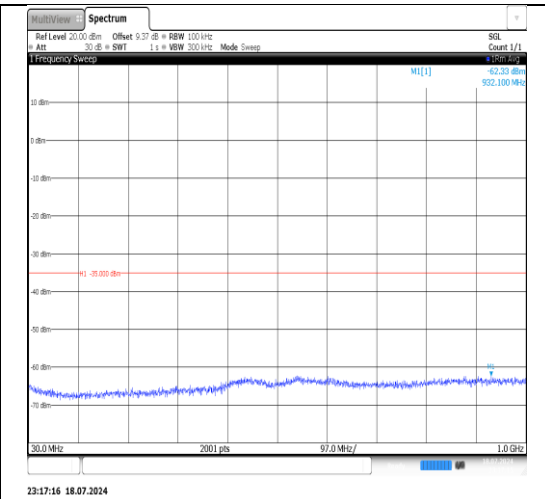

Band7-5MHz-16QAM-20775-1RB#24-
30~1000-PASS

23:17:16 18.07.2024