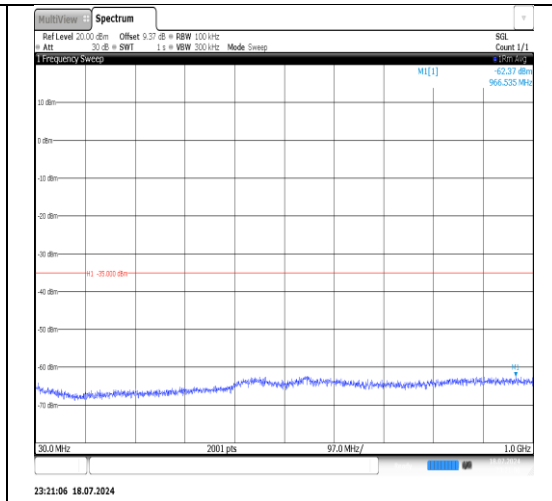

Band7-5MHz-16QAM-21425-25RB#0-  
30~1000-PASS

Band7-5MHz-16QAM-21425-25RB#0-  
1000~20000-PASS

Band7-5MHz-16QAM-21425-25RB#0-  
20000~26500-PASS

Band7-5MHz-16QAM-21425-1RB#24-  
30~1000-PASS

Band7-5MHz-16QAM-21425-1RB#24-  
1000~20000-PASS