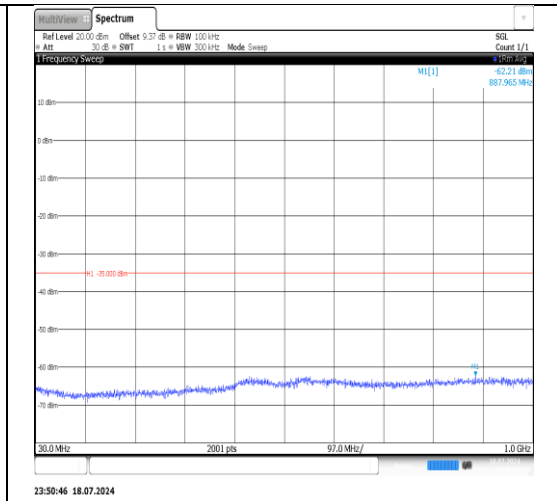

Band7-10MHz-16QAM-21100-1RB#49-  
30~1000-PASS

Band7-10MHz-16QAM-21100-1RB#49-  
1000~20000-PASS

Band7-10MHz-16QAM-21100-1RB#49-  
20000~26500-PASS

Band7-10MHz-16QAM-21400-1RB#0-  
30~1000-PASS

Band7-10MHz-16QAM-21400-1RB#0-1000~20000-PASS