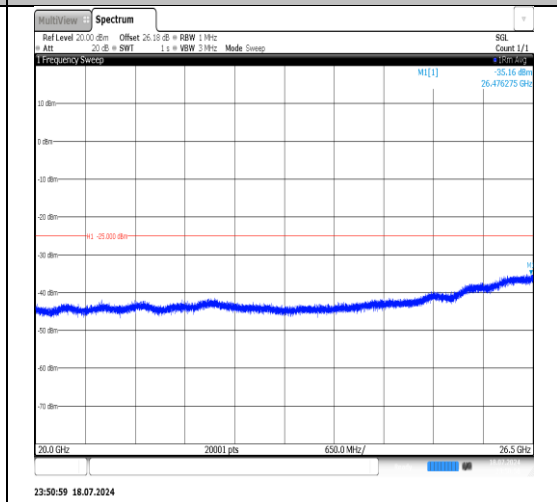

Band7-10MHz-16QAM-21400-1RB#0-20000~26500-PASS