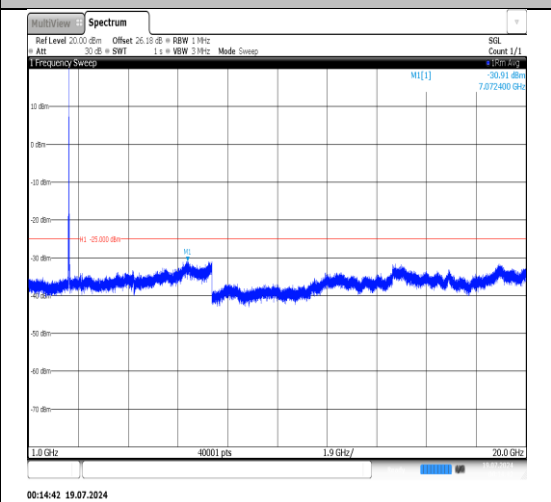

Band7-15MHz-QPSK-21100-1RB#74-1000~20000-PASS

00:14:42 19.07.2024