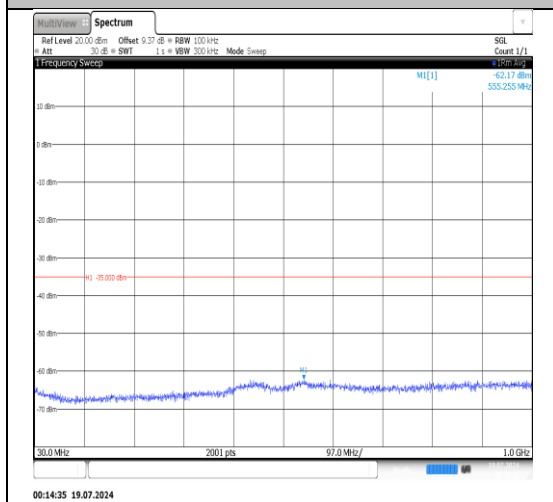

Band7-15MHz-QPSK-21100-1RB#74-30~1000-PASS

00:14:35 19.07.2024

Band7-15MHz-QPSK-21100-1RB#74-20000~26500-PASS