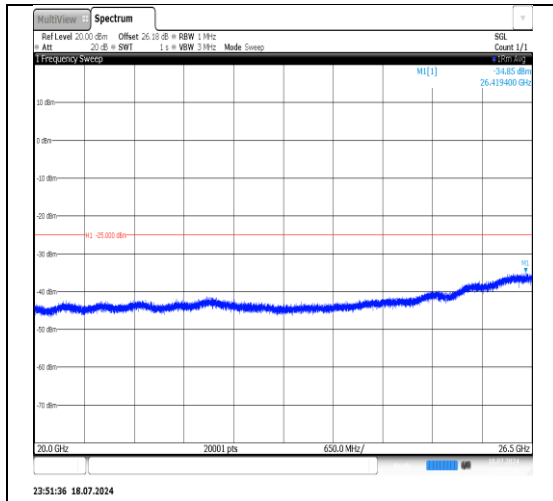

Band7-10MHz-16QAM-21400-1RB#0-20000~26500-PASS

Band7-10MHz-16QAM-21400-1RB#49-30~1000-PASS

Band7-10MHz-16QAM-21400-1RB#49-1000~20000-PASS

Band7-10MHz-16QAM-21400-1RB#49-20000~26500-PASS

Band7-15MHz-QPSK-20825-1RB#0-30~1000-PASS