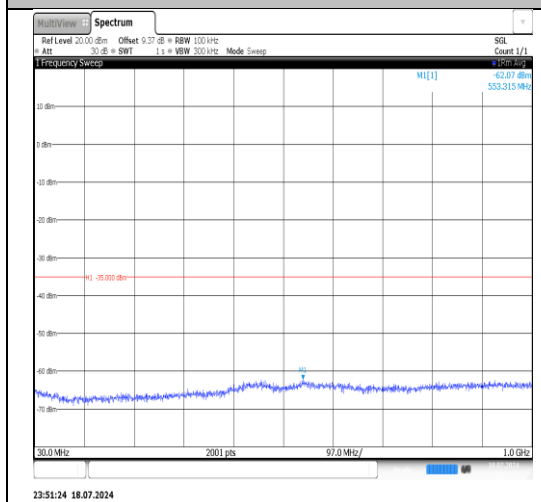

Band7-10MHz-16QAM-21400-1RB#49-30~1000-PASS