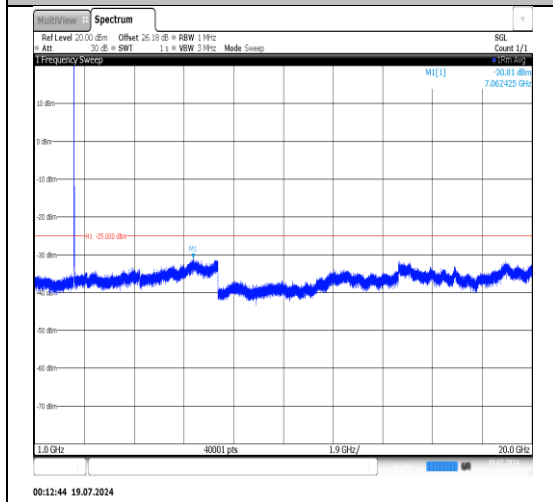

Band7-15MHz-QPSK-20825-1RB#0-
1000~20000-PASS

00:12:44 19.07.2024