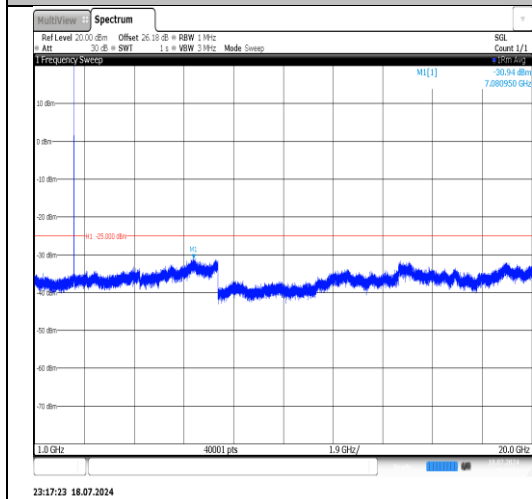

Band7-5MHz-16QAM-20775-1RB#24-
1000~20000-PASS

23:17:23 18.07.2024