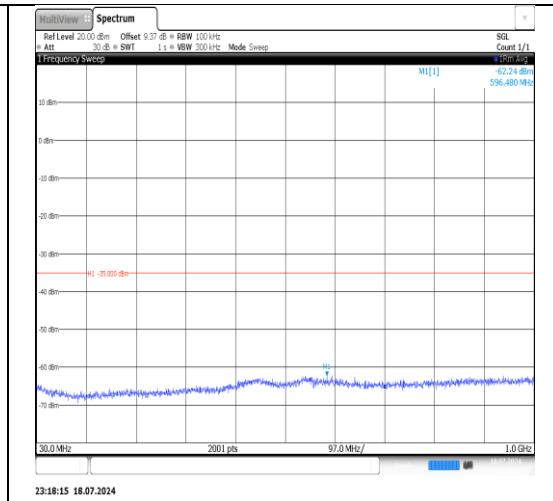

Band7-5MHz-QPSK-21100-1RB#0-30~1000-PASS