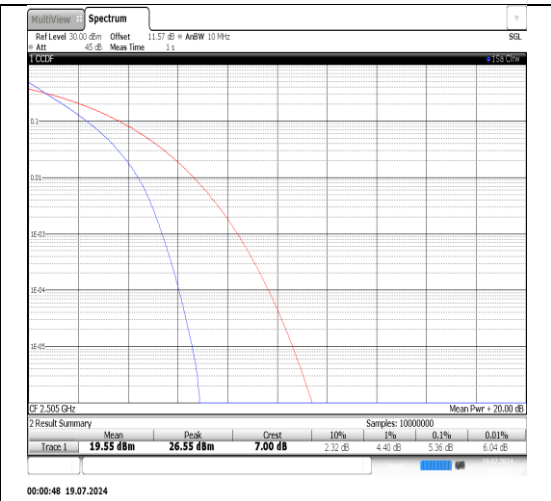

# Test Graphs

Band7-5MHz-16QAM-21100-1RB#0-PASS

Band7-5MHz-16QAM-21100-25RB#0-PASS

Band7-5MHz-16QAM-21425-1RB#0-PASS

Band7-5MHz-16QAM-21425-25RB#0-PASS

Band7-10MHz-QPSK-20800-1RB#0-PASS

Band7-10MHz-QPSK-20800-50RB#0-PASS