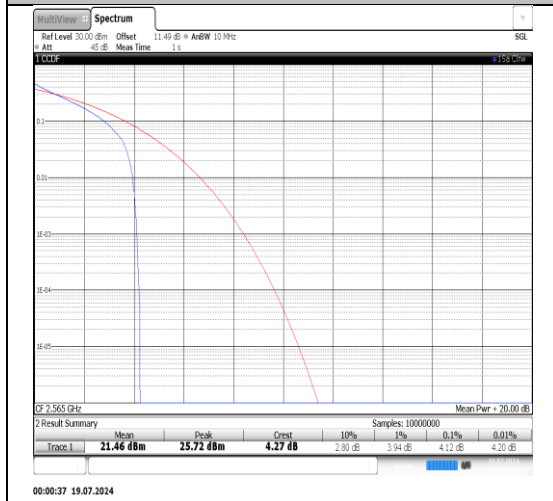

Band7-10MHz-QPSK-21400-1RB#0-PASS

Band7-10MHz-16QAM-20800-1RB#0-PASS