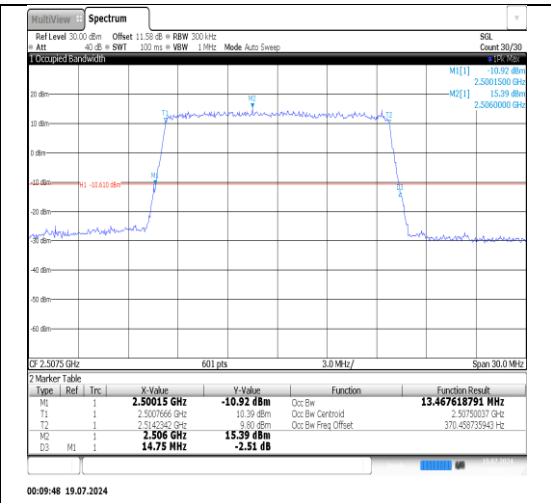

Band7-15MHz-16QAM-21375-27RB#0-PASS

Band7-15MHz-16QAM-21375-27RB#0-PASS