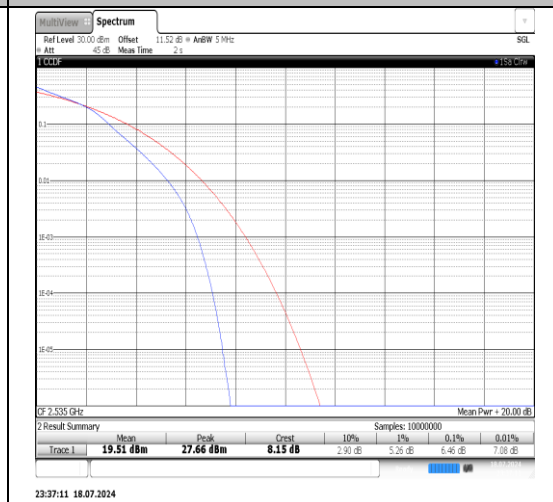

# Test Graphs

Band7-5MHz-16QAM-21100-1RB#0-PASS

Band7-5MHz-16QAM-21100-25RB#0-PASS

Band7-5MHz-16QAM-21425-1RB#0-PASS

Band7-5MHz-16QAM-21425-25RB#0-PASS

Band7-10MHz-QPSK-20800-1RB#0-PASS

Band7-10MHz-QPSK-20800-50RB#0-PASS