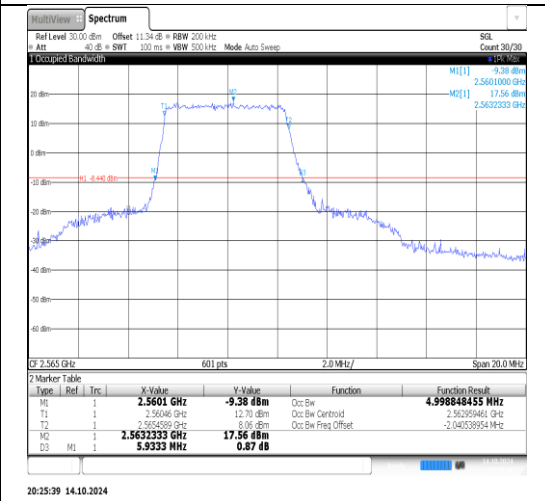

Band7-10MHz-16QAM-21400-27RB#0-PASS

Band7-15MHz-QPSK-20825-75RB#0-PASS