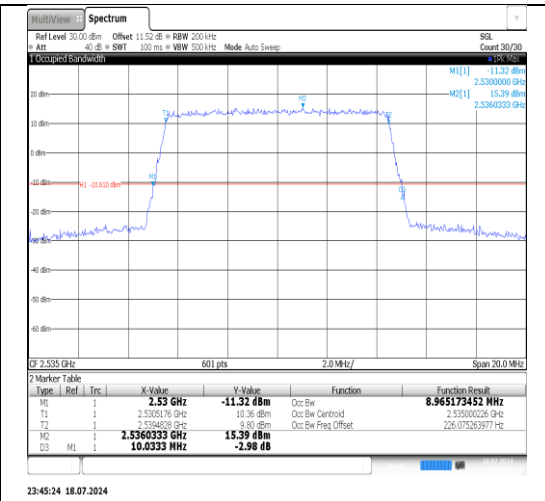

Band7-10MHz-QPSK-21400-50RB#0-PASS

Band7-10MHz-16QAM-20800-27RB#0-PASS

Band7-10MHz-16QAM-21100-27RB#0-PASS

Band7-10MHz-16QAM-21400-27RB#0-PASS

Band7-15MHz-QPSK-20825-75RB#0-PASS