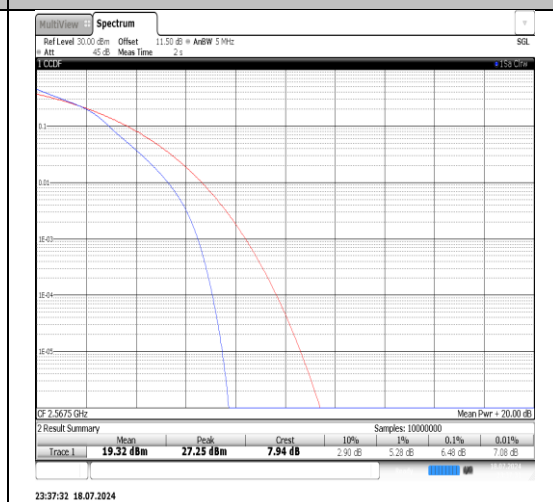

# Test Graphs

Band7-5MHz-16QAM-21100-1RB#0-PASS

Band7-5MHz-16QAM-21100-25RB#0-PASS

Band7-5MHz-16QAM-21425-1RB#0-PASS

Band7-5MHz-16QAM-21425-25RB#0-PASS

Band7-10MHz-QPSK-20800-1RB#0-PASS

Band7-10MHz-QPSK-20800-50RB#0-PASS