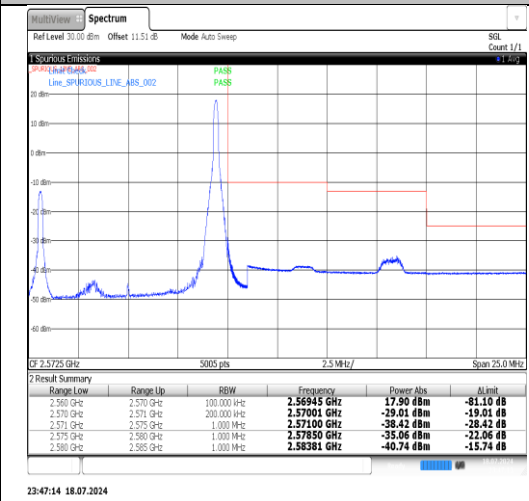

23:47:14 18.07.2024

Band7-15MHz-QPSK-20825-1RB#0-PASS

Band7-15MHz-QPSK-20825-75RB#0-PASS