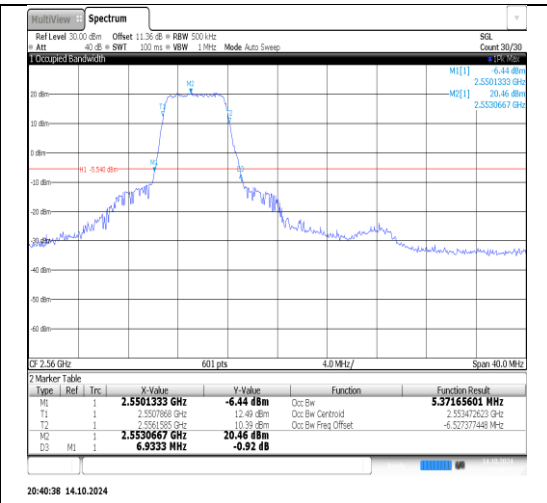

### Band7-15MHz-QPSK-20825-75RB#0-PASS

Band7-15MHz-16QAM-21375-27RB#0-PASS

Band7-15MHz-16QAM-21375-27RB#0-PASS

Band7-20MHz-16QAM-21100-27RB#0-PASS

Band7-20MHz-16QAM-21350-27RB#0-PASS

## Appendix C: Band Edge