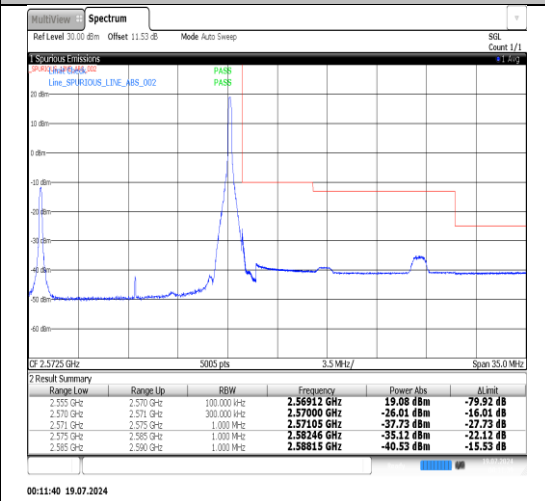

Band7-15MHz-QPSK-21375-1RB#74-PASS

00:11:40 19.07.2024

Band7-15MHz-16QAM-20825-1RB#0-PASS

Band7-15MHz-16QAM-20825-1RB#74-PASS