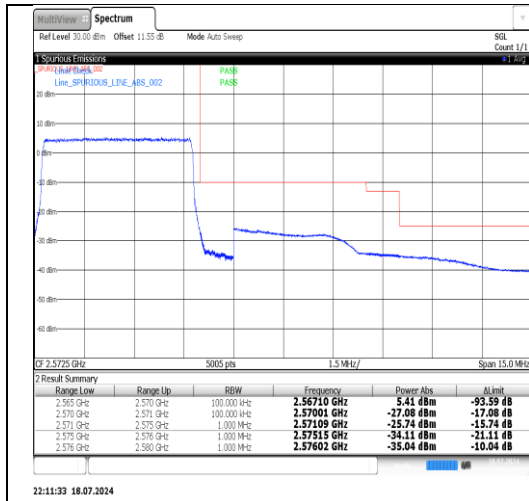

Band7-5MHz-16QAM-20775-1RB#0-PASS

Band7-5MHz-16QAM-20775-25RB#0-PASS

Band7-5MHz-16QAM-20775-1RB#24-PASS

Band7-5MHz-16QAM-21425-1RB#0-PASS

Band7-5MHz-16QAM-21425-25RB#0-PASS

Band7-5MHz-16QAM-21425-1RB#24-PASS