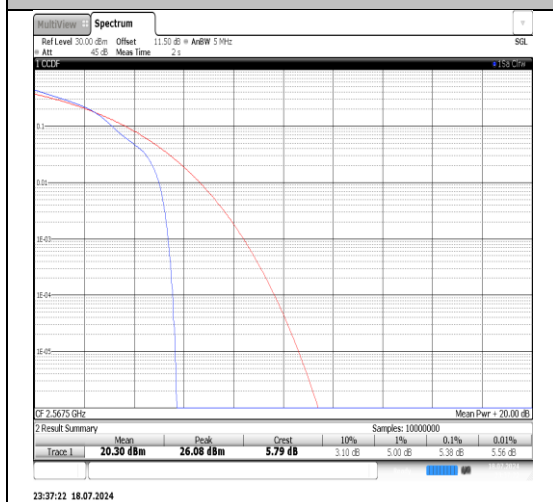

# Test Graphs

Band7-5MHz-16QAM-21100-1RB#0-PASS

Band7-5MHz-16QAM-21100-25RB#0-PASS

Band7-5MHz-16QAM-21425-1RB#0-PASS

Band7-5MHz-16QAM-21425-25RB#0-PASS

Band7-10MHz-QPSK-20800-1RB#0-PASS

Band7-10MHz-QPSK-20800-50RB#0-PASS