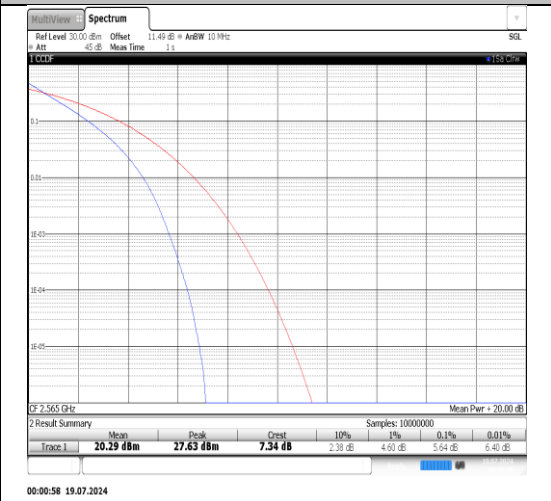

Band7-10MHz-QPSK-21400-50RB#0-PASS

Band7-10MHz-16QAM-21100-1RB#0-PASS