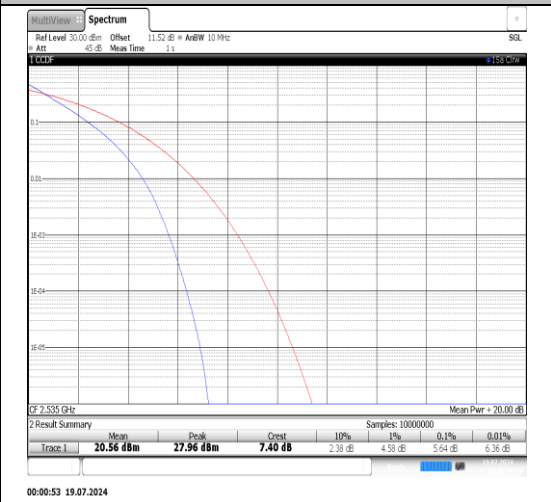

Band7-10MHz-QPSK-21100-50RB#0-PASS

Band7-10MHz-QPSK-21400-50RB#0-PASS