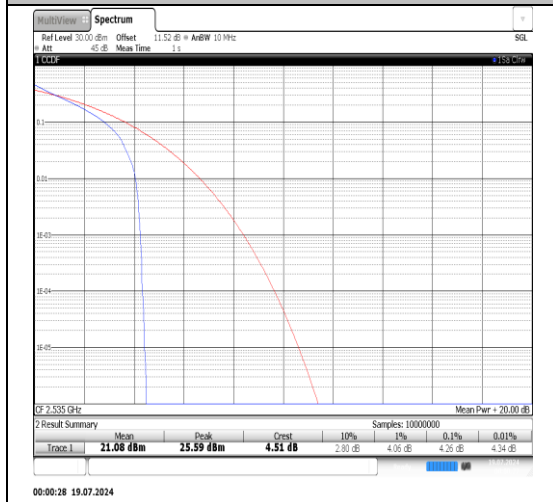

Band7-10MHz-QPSK-21100-1RB#0-PASS

Band7-10MHz-QPSK-21400-1RB#0-PASS