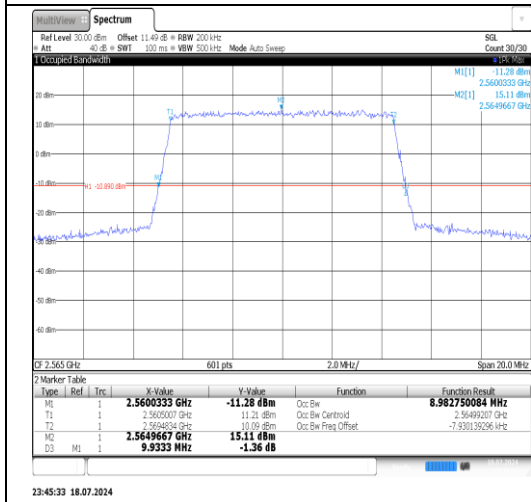

Band7-10MHz-QPSK-21400-50RB#0-PASS