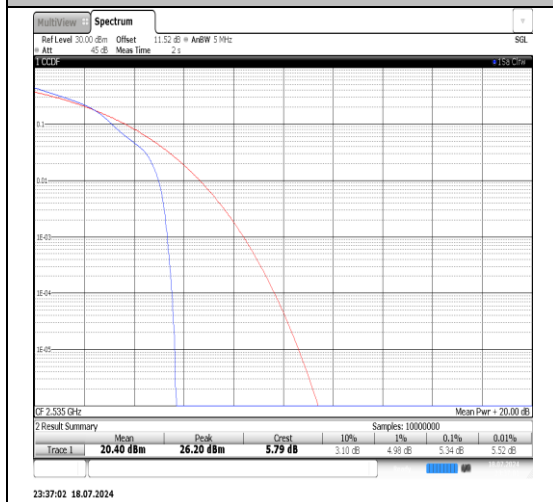

# Test Graphs

Band7-5MHz-16QAM-21100-1RB#0-PASS

Band7-5MHz-16QAM-21100-25RB#0-PASS

Band7-5MHz-16QAM-21425-1RB#0-PASS

Band7-5MHz-16QAM-21425-25RB#0-PASS

Band7-10MHz-QPSK-20800-1RB#0-PASS

Band7-10MHz-QPSK-20800-50RB#0-PASS