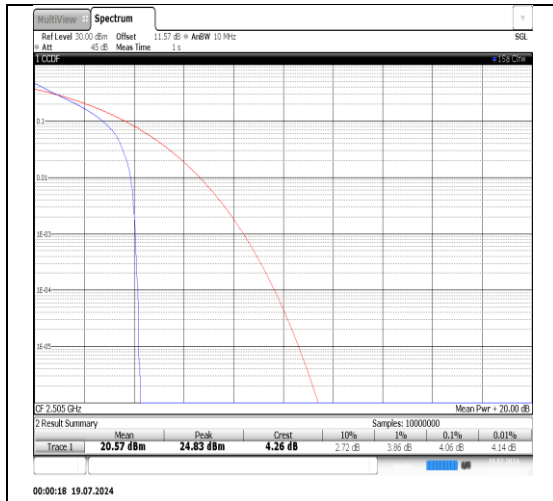

# Test Graphs

Band7-5MHz-16QAM-21100-1RB#0-PASS

Band7-5MHz-16QAM-21100-25RB#0-PASS

Band7-5MHz-16QAM-21425-1RB#0-PASS

Band7-5MHz-16QAM-21425-25RB#0-PASS

Band7-10MHz-QPSK-20800-1RB#0-PASS

Band7-10MHz-QPSK-20800-50RB#0-PASS