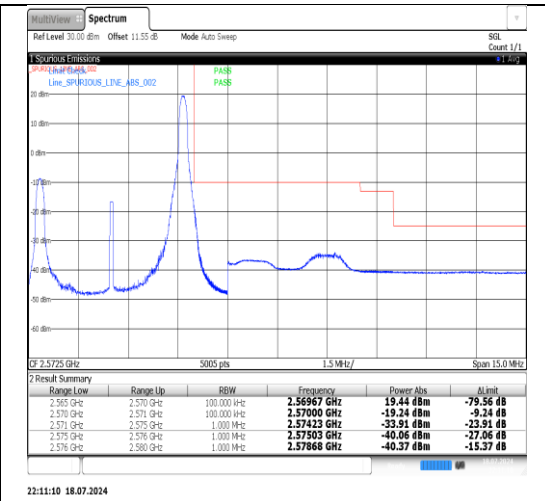

Band7-5MHz-16QAM-20775-1RB#0-PASS

Band7-5MHz-16QAM-20775-25RB#0-PASS

Band7-5MHz-16QAM-20775-1RB#24-PASS

Band7-5MHz-16QAM-21425-1RB#0-PASS

Band7-5MHz-16QAM-21425-25RB#0-PASS

Band7-5MHz-16QAM-21425-1RB#24-PASS