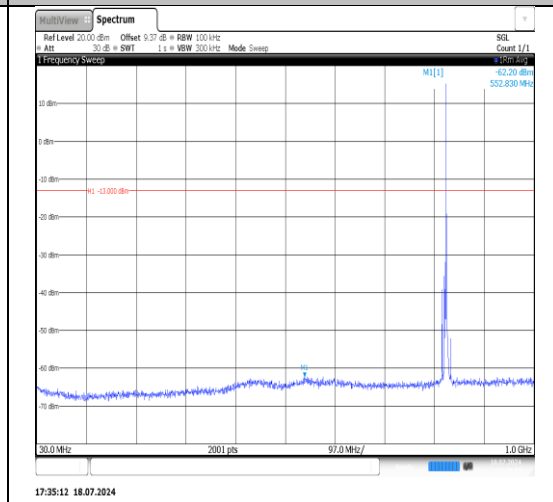

Band5-5MHz-16QAM-20425-1RB#0-3000~10000-PASS

Band5-5MHz-16QAM-20425-25RB#0-30~1000-PASS

Band5-5MHz-16QAM-20425-25RB#0-1000~3000-PASS

Band5-5MHz-16QAM-20425-25RB#0-
3000~10000-PASS

Band5-5MHz-16QAM-20425-1RB#24-
30~1000-PASS

Band5-5MHz-16QAM-20425-1RB#24-
1000~3000-PASS

Band5-5MHz-16QAM-20425-1RB#24-
3000~10000-PASS

Band5-5MHz-16QAM-20525-1RB#0-30~1000-
PASS

Band5-5MHz-16QAM-20525-1RB#0-
1000~3000-PASS

Band5-5MHz-16QAM-20525-1RB#0-
3000~10000-PASS