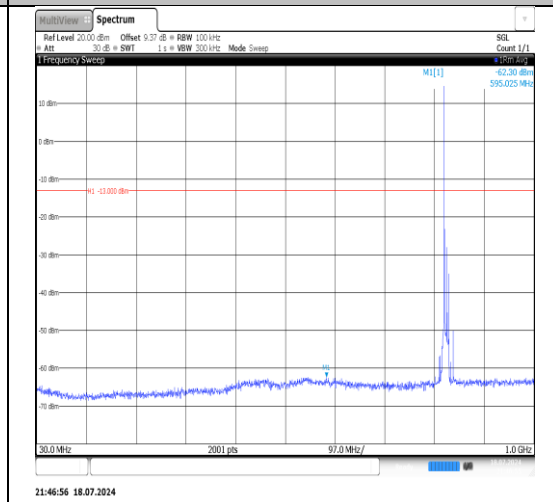

Band5-10MHz-QPSK-20600-1RB#49-1000~3000-PASS

Band5-10MHz-QPSK-20600-1RB#49-3000~10000-PASS

Band5-10MHz-16QAM-20450-1RB#0-30~1000-PASS

Band5-10MHz-16QAM-20450-1RB#0-1000~3000-PASS

Band5-10MHz-16QAM-20450-1RB#0-3000~10000-PASS