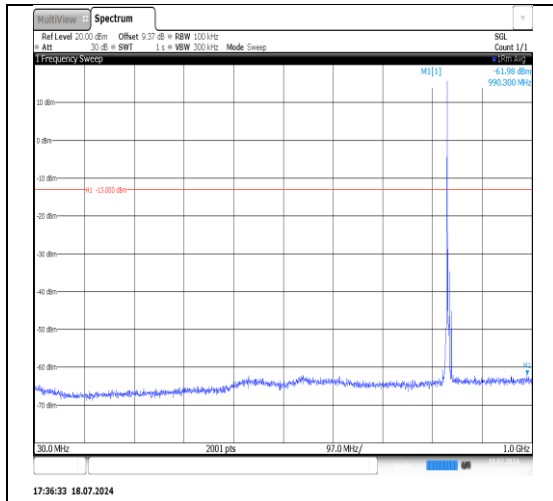

Band5-5MHz-16QAM-20425-1RB#24-
1000~3000-PASS

Band5-5MHz-16QAM-20425-1RB#24-
3000~10000-PASS

Band5-5MHz-16QAM-20525-1RB#0-30~1000-
PASS

Band5-5MHz-16QAM-20525-1RB#0-
1000~3000-PASS

Band5-5MHz-16QAM-20525-1RB#0-
3000~10000-PASS

Band5-5MHz-16QAM-20525-25RB#0-
30~1000-PASS

Band5-5MHz-16QAM-20525-25RB#0-
1000~3000-PASS

Band5-5MHz-16QAM-20525-25RB#0-
3000~10000-PASS

Band5-5MHz-16QAM-20525-1RB#24-
30~1000-PASS

Band5-5MHz-16QAM-20525-1RB#24-
1000~3000-PASS