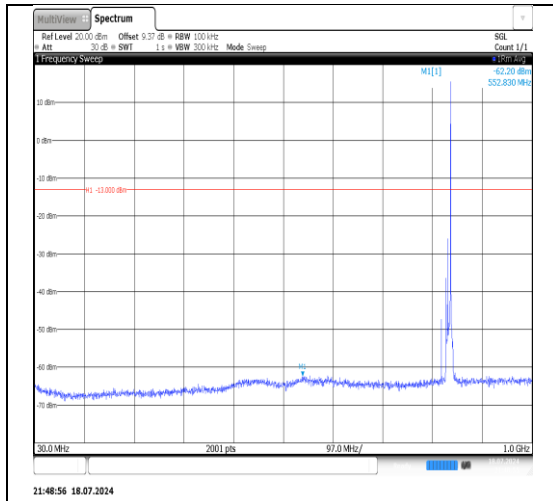

Band5-10MHz-16QAM-20525-1RB#49-
30~1000-PASS

Band5-10MHz-16QAM-20525-1RB#49-3000~10000-PASS