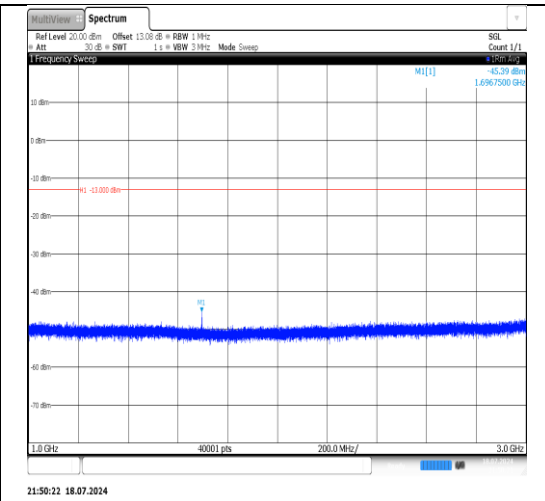

Band5-10MHz-16QAM-20600-1RB#0-1000~3000-PASS

Band5-10MHz-16QAM-20600-1RB#0-3000~10000-PASS

Band5-10MHz-16QAM-20600-1RB#49-30~1000-PASS

Band5-10MHz-16QAM-20600-1RB#49-1000~3000-PASS

Band5-10MHz-16QAM-20600-1RB#49-
 3000~10000-PASS