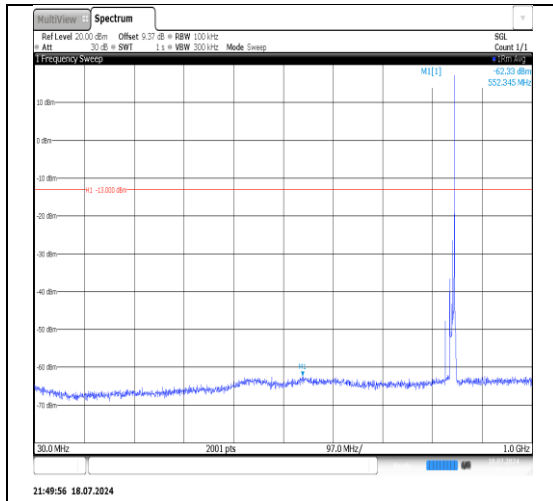

Band5-10MHz-QPSK-20600-1RB#49-30~1000-PASS

Band5-10MHz-QPSK-20600-1RB#49-3000~10000-PASS