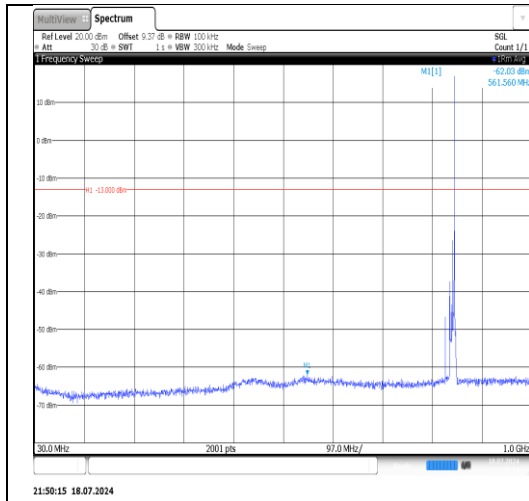

Band5-10MHz-16QAM-20600-1RB#0-1000~3000-PASS

Band5-10MHz-16QAM-20600-1RB#0-3000~10000-PASS

Band5-10MHz-16QAM-20600-1RB#49-30~1000-PASS

Band5-10MHz-16QAM-20600-1RB#49-1000~3000-PASS

Band5-10MHz-16QAM-20600-1RB#49-
 3000~10000-PASS