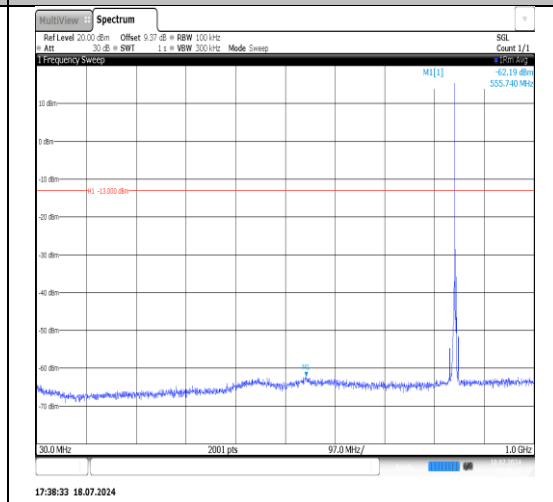

Band5-5MHz-16QAM-20625-1RB#0-30~1000-
PASS

Band5-5MHz-16QAM-20625-1RB#0-
3000~10000-PASS