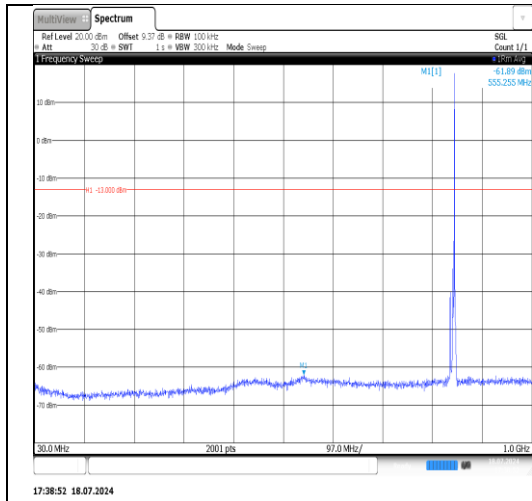

Band5-5MHz-QPSK-20625-1RB#24-30~1000-PASS

Band5-5MHz-QPSK-20625-1RB#24-3000~10000-PASS