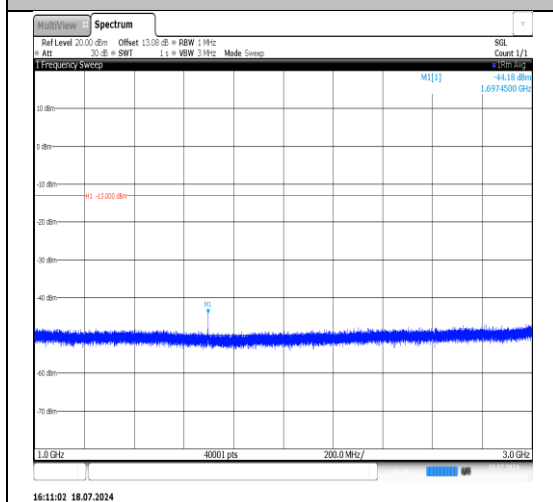

Band5-3MHz-QPSK-20415-1RB#0-30~1000-PASS