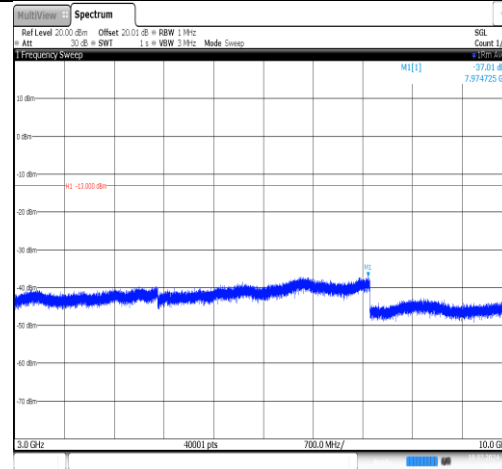

Band5-1.4MHz-QPSK-20525-6RB#0-
1000~3000-PASS