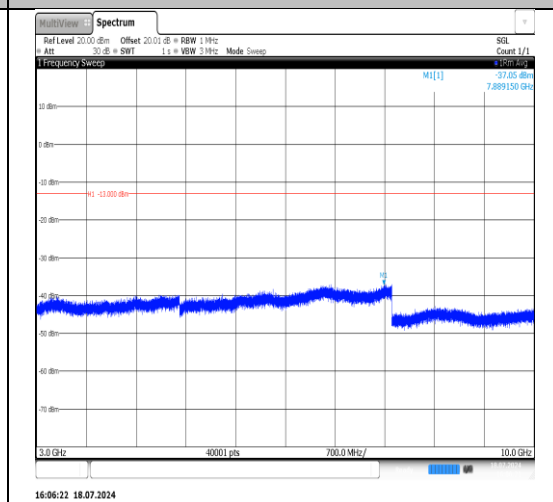

Band5-1.4MHz-QPSK-20643-1RB#5-3000~10000-PASS

Band5-1.4MHz-16QAM-20407-1RB#0-30~1000-PASS

Band5-1.4MHz-16QAM-20407-1RB#0-1000~3000-PASS

Band5-1.4MHz-16QAM-20407-1RB#0-3000~10000-PASS

Band5-1.4MHz-16QAM-20407-6RB#0-30~1000-PASS