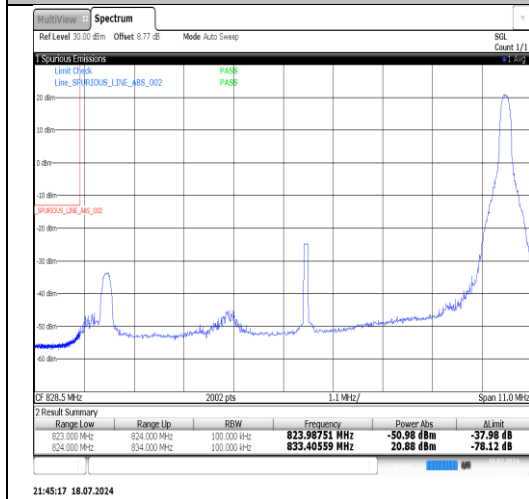

Band5-10MHz-QPSK-20450-1RB#49-PASS