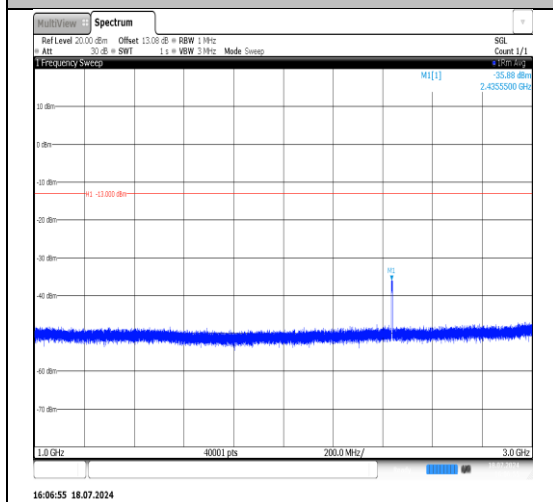

Band5-1.4MHz-16QAM-20407-6RB#0-1000~3000-PASS

Band5-1.4MHz-16QAM-20407-6RB#0-3000~10000-PASS

Band5-1.4MHz-16QAM-20407-1RB#5-30~1000-PASS

Band5-1.4MHz-16QAM-20407-1RB#5-1000~3000-PASS

Band5-1.4MHz-16QAM-20407-1RB#5-3000~10000-PASS