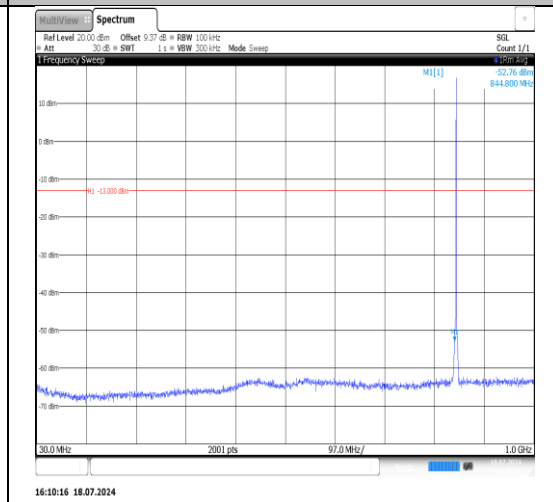

Band5-1.4MHz-16QAM-20643-1RB#0-
3000~10000-PASS