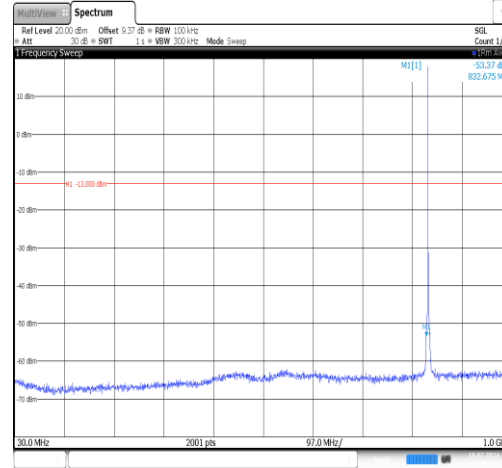

Test Graphs

Band5-1.4MHz-QPSK-20407-1RB#5-
30~1000-PASS

Band5-1.4MHz-QPSK-20407-1RB#5-
1000~3000-PASS

Band5-1.4MHz-QPSK-20407-1RB#5-
3000~10000-PASS

Band5-1.4MHz-QPSK-20525-1RB#0-
30~1000-PASS

Band5-1.4MHz-QPSK-20525-1RB#0-
1000~3000-PASS