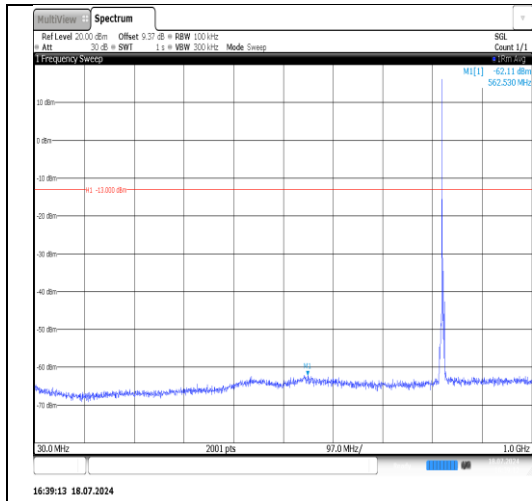

Band5-1.4MHz-16QAM-20643-1RB#5-30~1000-PASS

Band5-1.4MHz-16QAM-20643-1RB#5-1000~3000-PASS

Band5-1.4MHz-16QAM-20643-1RB#5-3000~10000-PASS

Band5-3MHz-QPSK-20415-1RB#0-30~1000-PASS

Band5-3MHz-QPSK-20415-1RB#0-1000~3000-PASS