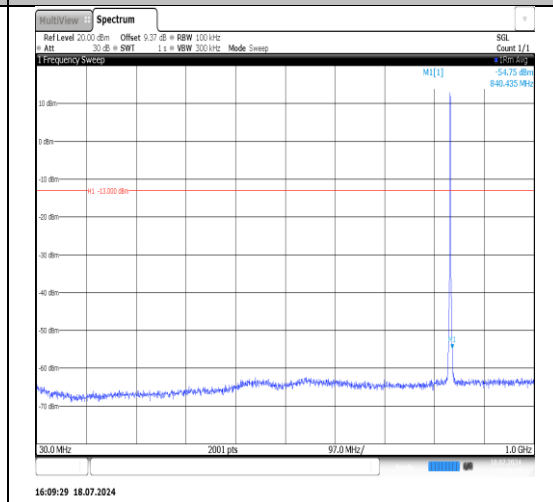

Band5-1.4MHz-16QAM-20525-1RB#0-30~1000-PASS

Band5-1.4MHz-16QAM-20525-1RB#0-1000~3000-PASS

Band5-1.4MHz-16QAM-20525-1RB#0-3000~10000-PASS

Band5-1.4MHz-16QAM-20525-6RB#0-30~1000-PASS

Band5-1.4MHz-16QAM-20525-6RB#0-1000~3000-PASS

Band5-1.4MHz-16QAM-20525-6RB#0-3000~10000-PASS

Band5-1.4MHz-16QAM-20525-1RB#5-30~1000-PASS

Band5-1.4MHz-16QAM-20525-1RB#5-1000~3000-PASS

Band5-1.4MHz-16QAM-20525-1RB#5-
3000~10000-PASS

Band5-1.4MHz-16QAM-20643-1RB#0-
30~1000-PASS