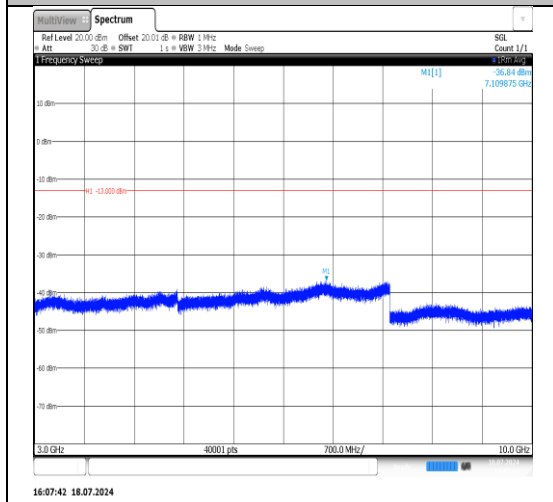

Band5-1.4MHz-16QAM-20407-1RB#5-1000~3000-PASS