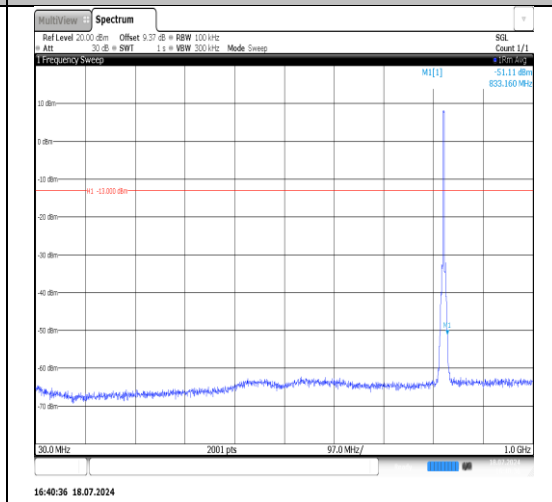

Band5-3MHz-QPSK-20415-15RB#0-3000~10000-PASS