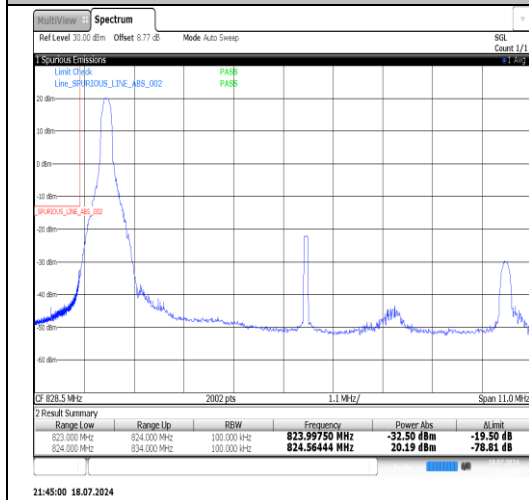

Band5-10MHz-QPSK-20450-1RB#0-PASS