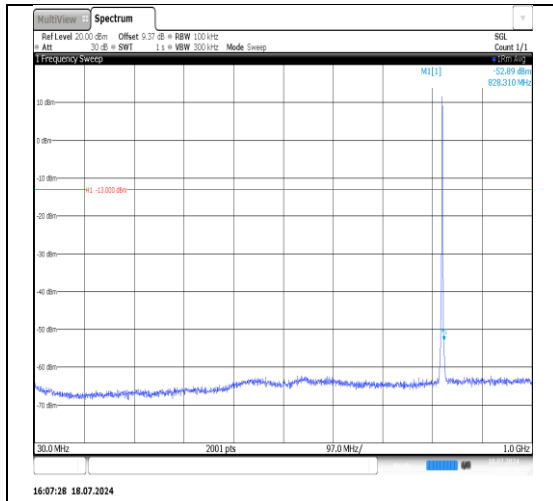

Band5-1.4MHz-16QAM-20407-6RB#0-3000~10000-PASS