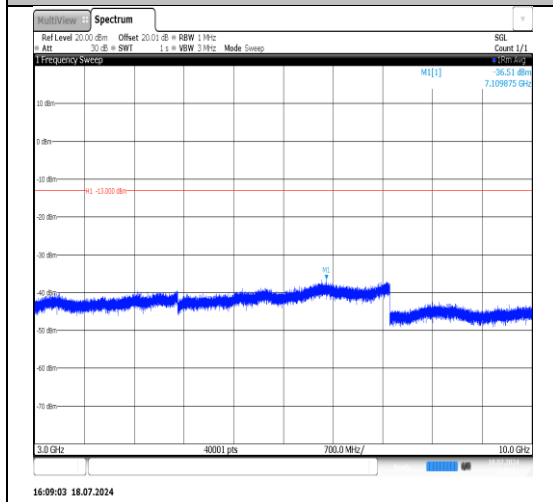

Band5-1.4MHz-16QAM-20525-6RB#0-3000~10000-PASS

Band5-1.4MHz-16QAM-20525-1RB#5-30~1000-PASS

Band5-1.4MHz-16QAM-20525-1RB#5-1000~3000-PASS

Band5-1.4MHz-16QAM-20525-1RB#5-
3000~10000-PASS

Band5-1.4MHz-16QAM-20643-1RB#0-
30~1000-PASS