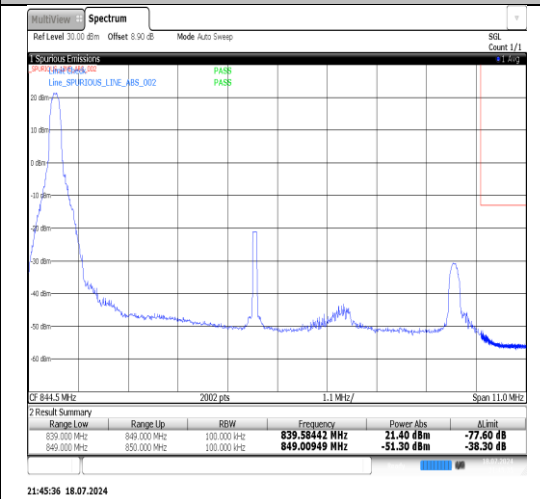

Band5-10MHz-QPSK-20600-1RB#0-PASS