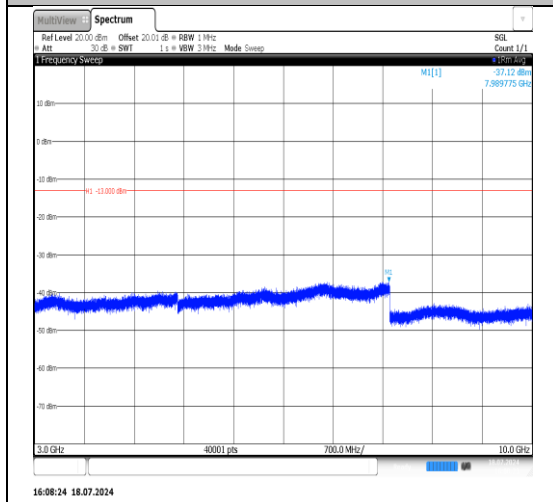

Band5-1.4MHz-16QAM-20525-1RB#0-30~1000-PASS

Band5-1.4MHz-16QAM-20525-1RB#0-1000~3000-PASS

Band5-1.4MHz-16QAM-20525-1RB#0-3000~10000-PASS

Band5-1.4MHz-16QAM-20525-6RB#0-30~1000-PASS

Band5-1.4MHz-16QAM-20525-6RB#0-1000~3000-PASS