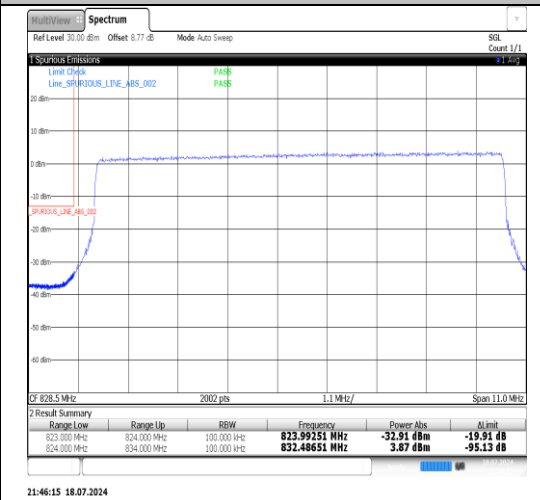

Band5-10MHz-QPSK-20450-50RB#0-PASS