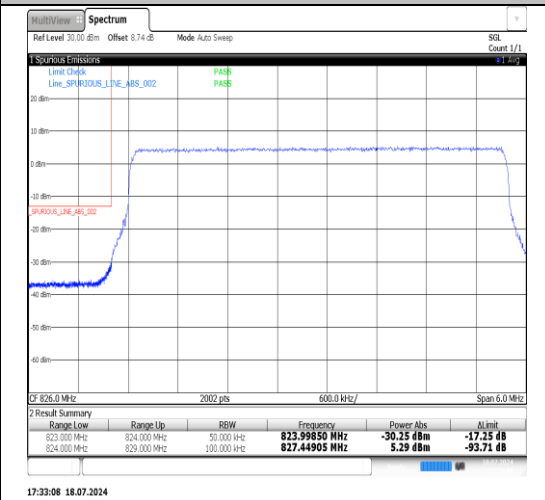

Band5-5MHz-16QAM-20425-1RB#0-PASS

Band5-5MHz-16QAM-20425-25RB#0-PASS

Band5-5MHz-16QAM-20425-1RB#24-PASS

Band5-5MHz-16QAM-20625-1RB#0-PASS

Band5-5MHz-16QAM-20625-25RB#0-PASS

Band5-5MHz-16QAM-20625-1RB#24-PASS