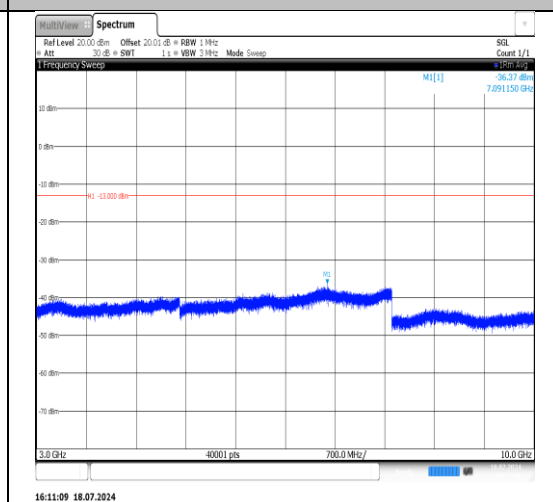

Band5-1.4MHz-16QAM-20643-1RB#5-30~1000-PASS

Band5-1.4MHz-16QAM-20643-1RB#5-1000~3000-PASS

Band5-1.4MHz-16QAM-20643-1RB#5-3000~10000-PASS

Band5-3MHz-QPSK-20415-1RB#0-30~1000-PASS

Band5-3MHz-QPSK-20415-1RB#0-1000~3000-PASS