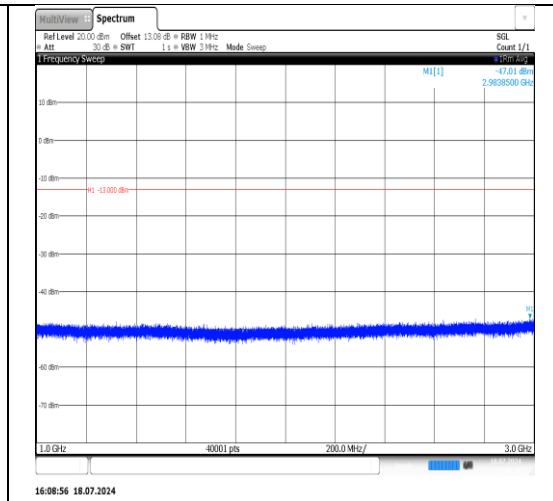

Band5-1.4MHz-16QAM-20525-6RB#0-3000~10000-PASS

Band5-1.4MHz-16QAM-20525-1RB#5-30~1000-PASS

Band5-1.4MHz-16QAM-20525-1RB#5-1000~3000-PASS

Band5-1.4MHz-16QAM-20525-1RB#5-
3000~10000-PASS

Band5-1.4MHz-16QAM-20643-1RB#0-
30~1000-PASS