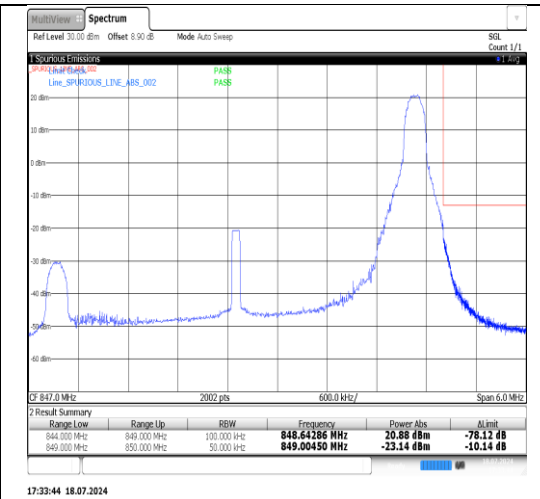

Band5-5MHz-16QAM-20425-1RB#0-PASS

Band5-5MHz-16QAM-20425-25RB#0-PASS

Band5-5MHz-16QAM-20425-1RB#24-PASS

Band5-5MHz-16QAM-20625-1RB#0-PASS

Band5-5MHz-16QAM-20625-25RB#0-PASS

Band5-5MHz-16QAM-20625-1RB#24-PASS