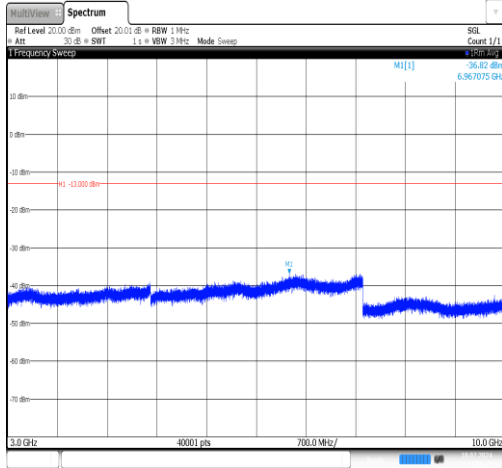

Test Graphs

Band5-1.4MHz-QPSK-20407-1RB#5-
30~1000-PASS

Band5-1.4MHz-QPSK-20407-1RB#5-
1000~3000-PASS

Band5-1.4MHz-QPSK-20407-1RB#5-
3000~10000-PASS

Band5-1.4MHz-QPSK-20525-1RB#0-
30~1000-PASS

Band5-1.4MHz-QPSK-20525-1RB#0-
1000~3000-PASS