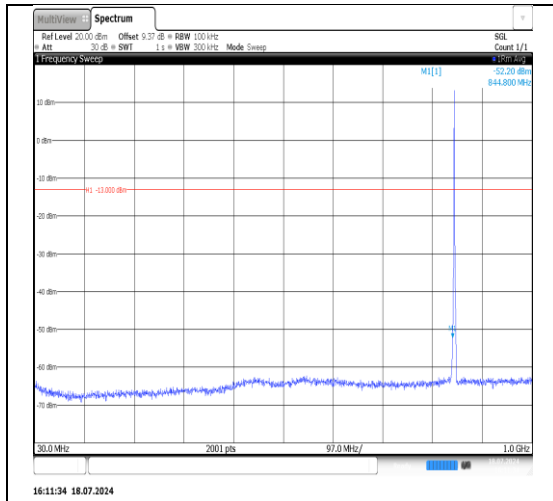

Band5-1.4MHz-16QAM-20643-1RB#0-
1000~3000-PASS

Band5-1.4MHz-16QAM-20643-1RB#0-
3000~10000-PASS

Band5-1.4MHz-16QAM-20643-6RB#0-
30~1000-PASS

Band5-1.4MHz-16QAM-20643-6RB#0-
1000~3000-PASS

Band5-1.4MHz-16QAM-20643-6RB#0-3000~10000-PASS