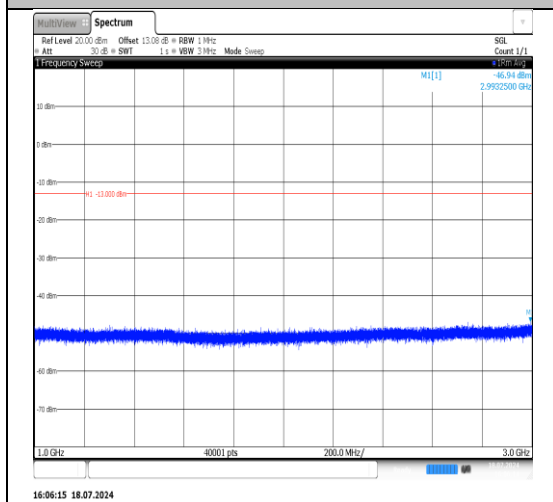

Band5-1.4MHz-QPSK-20643-1RB#5-3000~10000-PASS

Band5-1.4MHz-16QAM-20407-1RB#0-30~1000-PASS

Band5-1.4MHz-16QAM-20407-1RB#0-1000~3000-PASS

Band5-1.4MHz-16QAM-20407-1RB#0-3000~10000-PASS

Band5-1.4MHz-16QAM-20407-6RB#0-30~1000-PASS