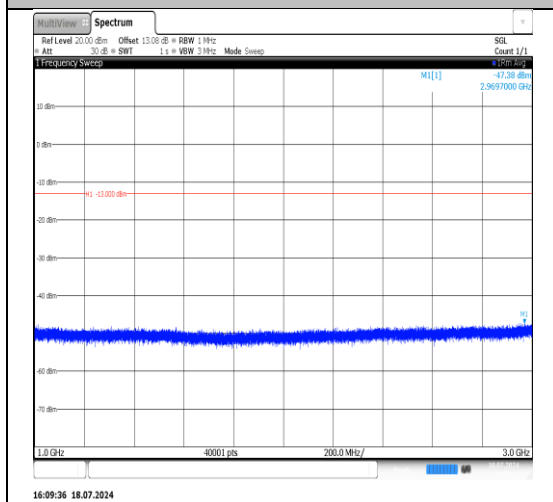

Band5-1.4MHz-16QAM-20525-1RB#5-30~1000-PASS