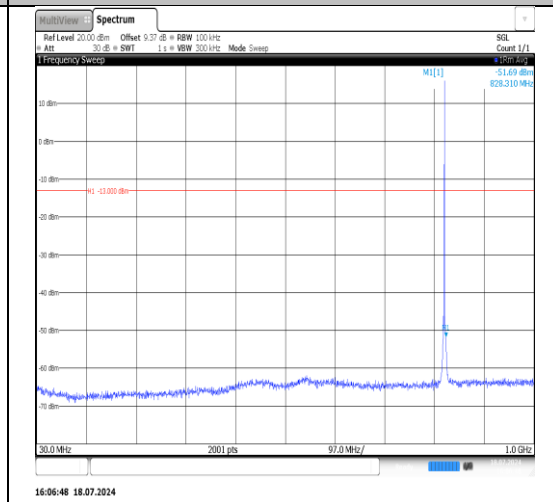

Band5-1.4MHz-16QAM-20407-6RB#0-1000~3000-PASS

Band5-1.4MHz-16QAM-20407-6RB#0-3000~10000-PASS

Band5-1.4MHz-16QAM-20407-1RB#5-30~1000-PASS

Band5-1.4MHz-16QAM-20407-1RB#5-1000~3000-PASS

Band5-1.4MHz-16QAM-20407-1RB#5-3000~10000-PASS

Band5-1.4MHz-16QAM-20525-1RB#0-30~1000-PASS

Band5-1.4MHz-16QAM-20525-1RB#0-1000~3000-PASS

Band5-1.4MHz-16QAM-20525-1RB#0-3000~10000-PASS

Band5-1.4MHz-16QAM-20525-6RB#0-30~1000-PASS

Band5-1.4MHz-16QAM-20525-6RB#0-1000~3000-PASS