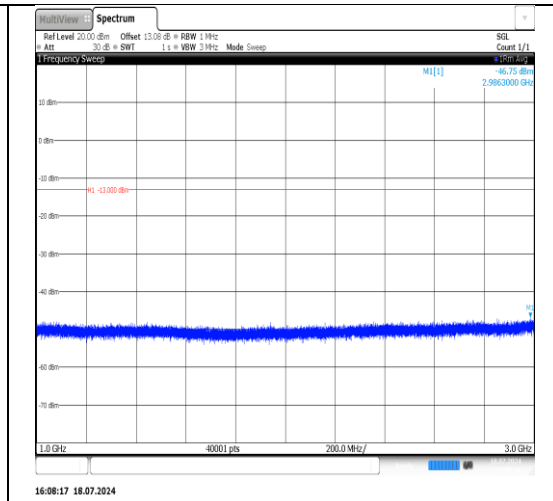

Band5-1.4MHz-16QAM-20525-6RB#0-30~1000-PASS