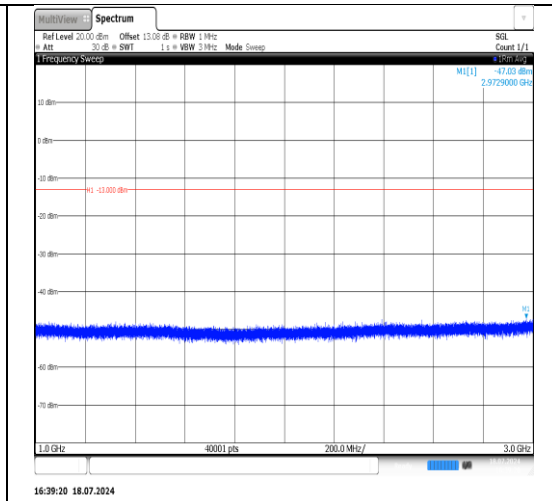

Band5-3MHz-QPSK-20415-15RB#0-30~1000-PASS