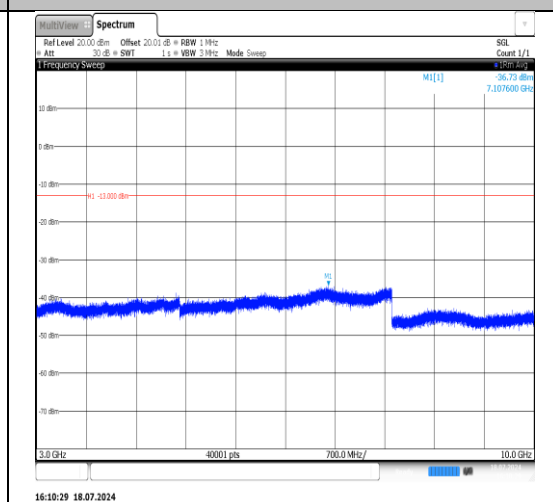

Band5-1.4MHz-16QAM-20643-6RB#0-
1000~3000-PASS