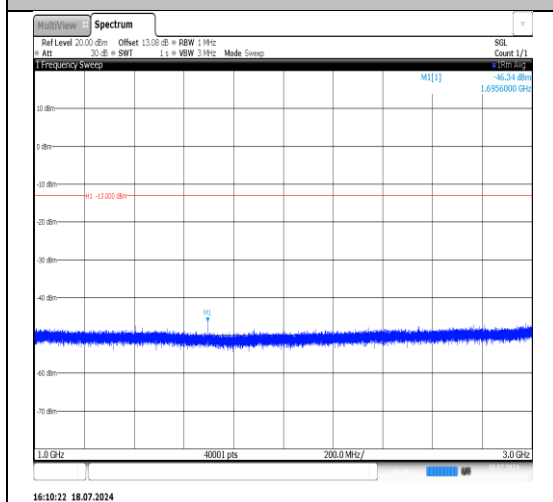

Band5-1.4MHz-16QAM-20643-6RB#0-
30~1000-PASS