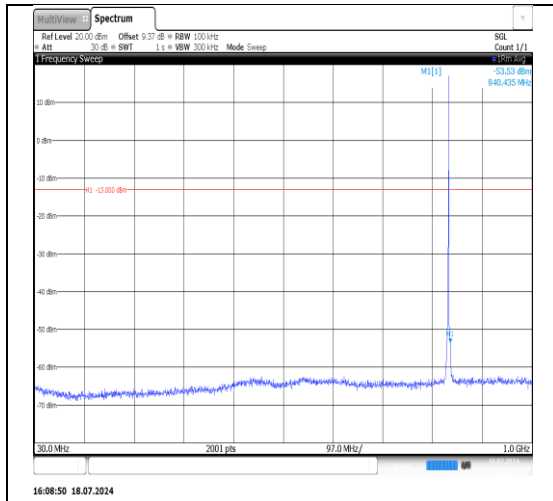

Band5-1.4MHz-16QAM-20525-1RB#5-
3000~10000-PASS