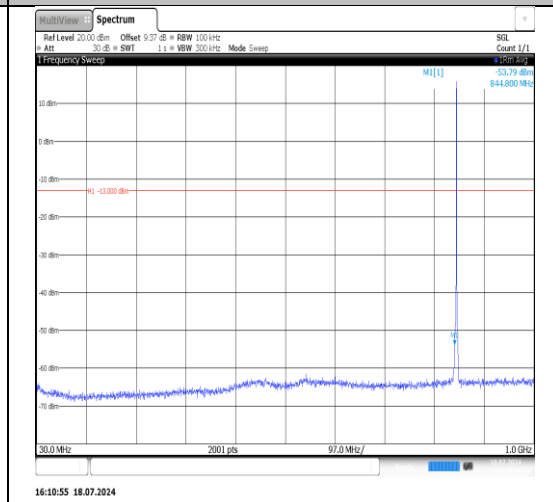

Band5-1.4MHz-16QAM-20643-1RB#5-3000~10000-PASS