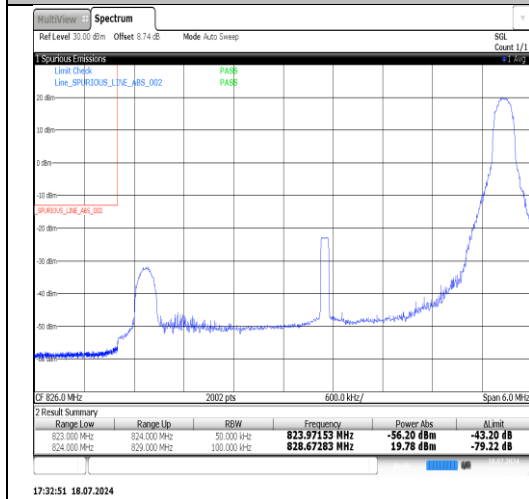

Band5-5MHz-16QAM-20425-1RB#0-PASS

Band5-5MHz-16QAM-20425-25RB#0-PASS

Band5-5MHz-16QAM-20425-1RB#24-PASS

Band5-5MHz-16QAM-20625-1RB#0-PASS

Band5-5MHz-16QAM-20625-25RB#0-PASS

Band5-5MHz-16QAM-20625-1RB#24-PASS