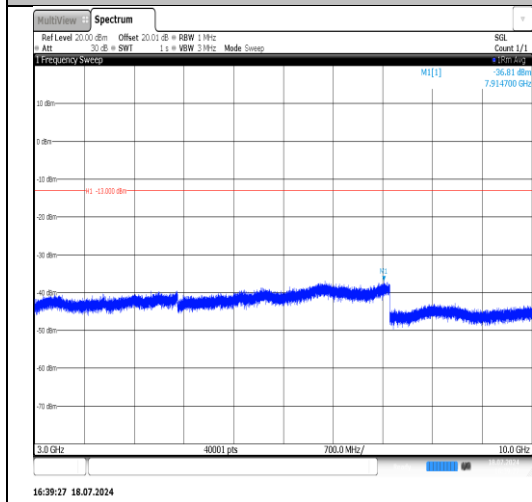

Band5-3MHz-QPSK-20415-15RB#0-1000~3000-PASS