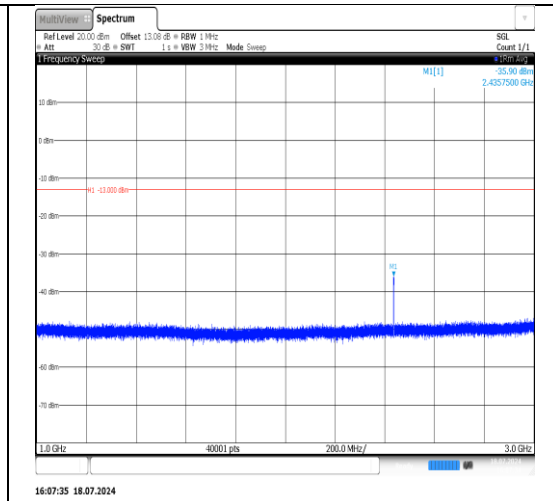

Band5-1.4MHz-16QAM-20407-1RB#5-30~1000-PASS