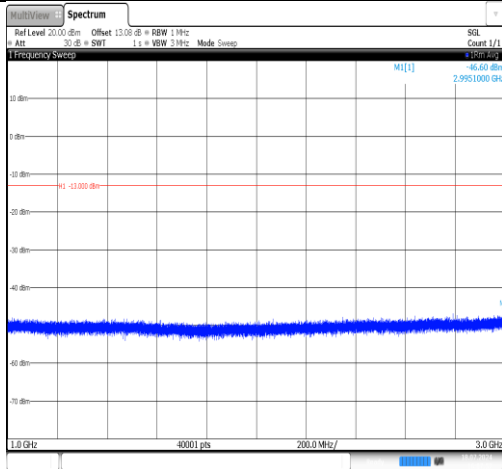

Test Graphs

Band5-1.4MHz-QPSK-20407-1RB#5-
30~1000-PASS

Band5-1.4MHz-QPSK-20407-1RB#5-
1000~3000-PASS

Band5-1.4MHz-QPSK-20407-1RB#5-
3000~10000-PASS

Band5-1.4MHz-QPSK-20525-1RB#0-
30~1000-PASS

Band5-1.4MHz-QPSK-20525-1RB#0-
1000~3000-PASS