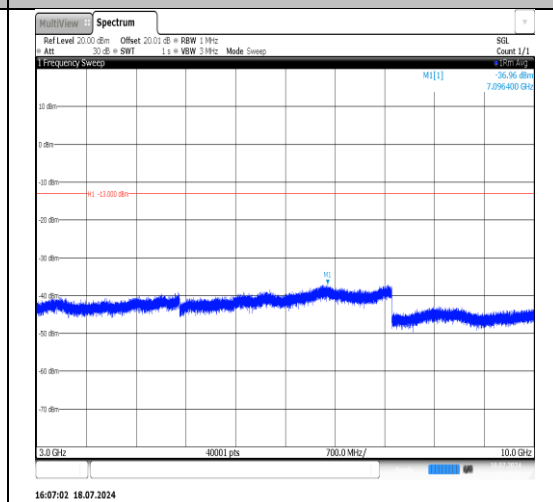

Band5-1.4MHz-16QAM-20407-6RB#0-1000~3000-PASS

Band5-1.4MHz-16QAM-20407-6RB#0-3000~10000-PASS

Band5-1.4MHz-16QAM-20407-1RB#5-30~1000-PASS

Band5-1.4MHz-16QAM-20407-1RB#5-1000~3000-PASS

Band5-1.4MHz-16QAM-20407-1RB#5-3000~10000-PASS

Band5-1.4MHz-16QAM-20525-1RB#0-30~1000-PASS

Band5-1.4MHz-16QAM-20525-1RB#0-1000~3000-PASS

Band5-1.4MHz-16QAM-20525-1RB#0-3000~10000-PASS

Band5-1.4MHz-16QAM-20525-6RB#0-30~1000-PASS

Band5-1.4MHz-16QAM-20525-6RB#0-1000~3000-PASS