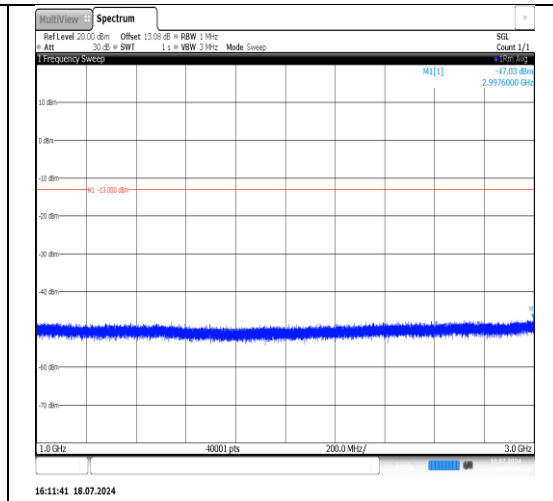

Band5-1.4MHz-16QAM-20643-1RB#0-
1000~3000-PASS

Band5-1.4MHz-16QAM-20643-1RB#0-
3000~10000-PASS

Band5-1.4MHz-16QAM-20643-6RB#0-
30~1000-PASS

Band5-1.4MHz-16QAM-20643-6RB#0-
1000~3000-PASS

Band5-1.4MHz-16QAM-20643-6RB#0-3000~10000-PASS