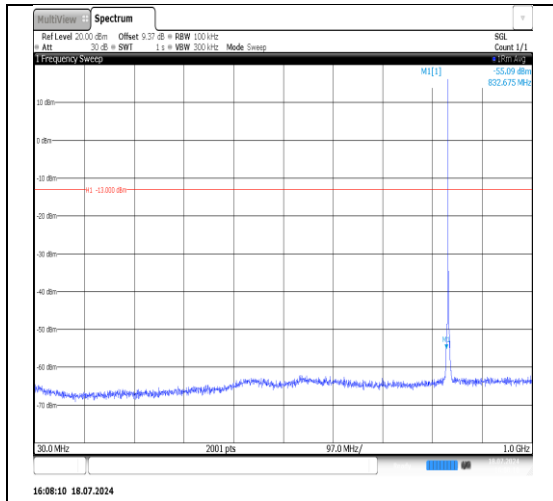

Band5-1.4MHz-16QAM-20525-1RB#0-3000~10000-PASS