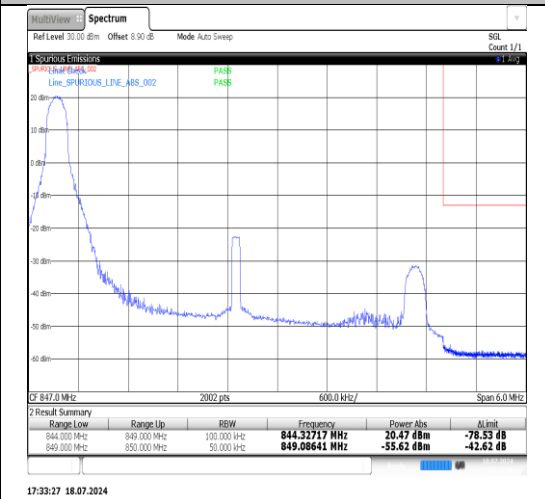

Band5-5MHz-16QAM-20425-1RB#0-PASS

Band5-5MHz-16QAM-20425-25RB#0-PASS

Band5-5MHz-16QAM-20425-1RB#24-PASS

Band5-5MHz-16QAM-20625-1RB#0-PASS

Band5-5MHz-16QAM-20625-25RB#0-PASS

Band5-5MHz-16QAM-20625-1RB#24-PASS