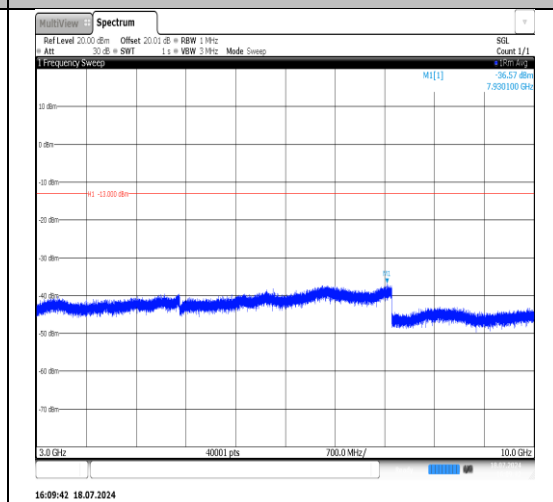

Band5-1.4MHz-16QAM-20525-1RB#5-1000~3000-PASS