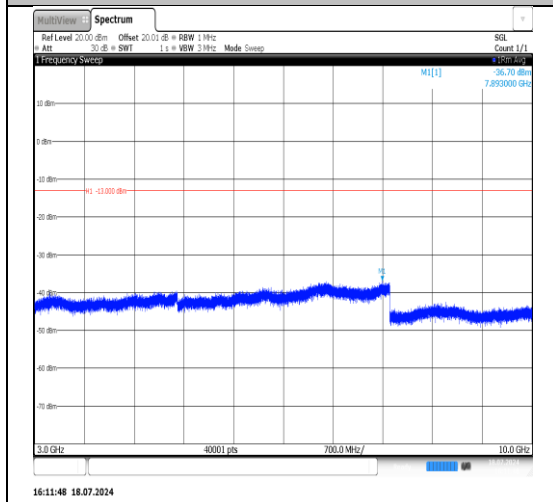

Band5-1.4MHz-16QAM-20643-1RB#5-1000~3000-PASS