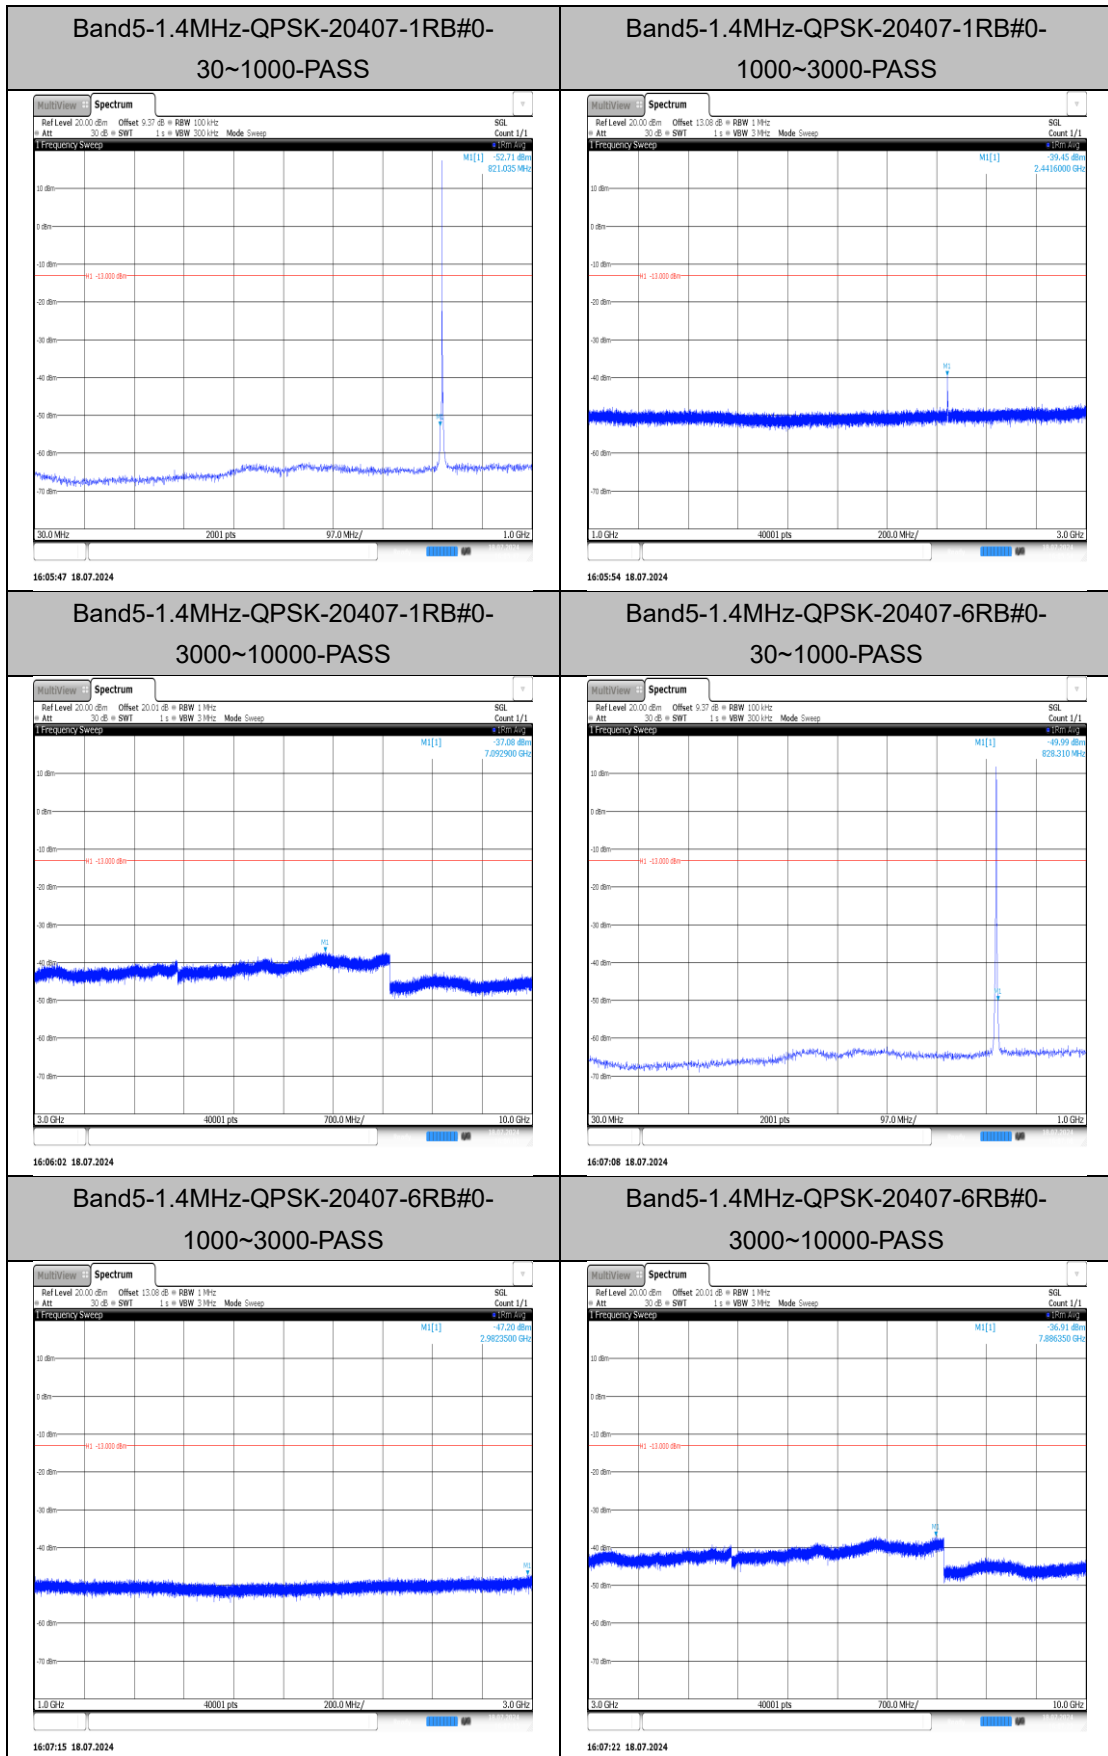

Band5-1.4MHz-QPSK-20407-1RB#5-
30~1000-PASS

Band5-1.4MHz-QPSK-20407-1RB#5-
1000~3000-PASS

Test Graphs