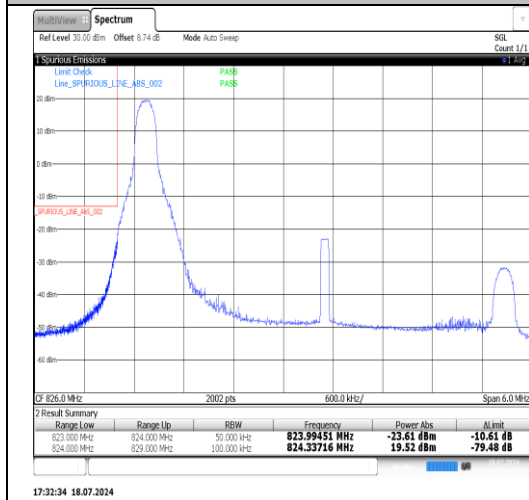

Band5-5MHz-16QAM-20425-1RB#0-PASS

Band5-5MHz-16QAM-20425-25RB#0-PASS

Band5-5MHz-16QAM-20425-1RB#24-PASS

Band5-5MHz-16QAM-20625-1RB#0-PASS

Band5-5MHz-16QAM-20625-25RB#0-PASS

Band5-5MHz-16QAM-20625-1RB#24-PASS