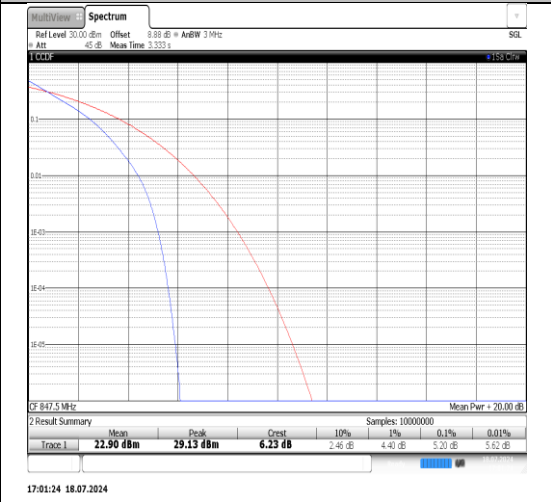

Band5-3MHz-QPSK-20635-15RB#0-PASS