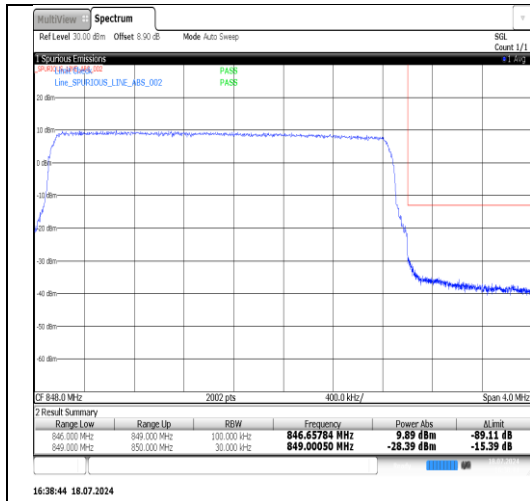

Band5-3MHz-QPSK-20635-15RB#0-PASS