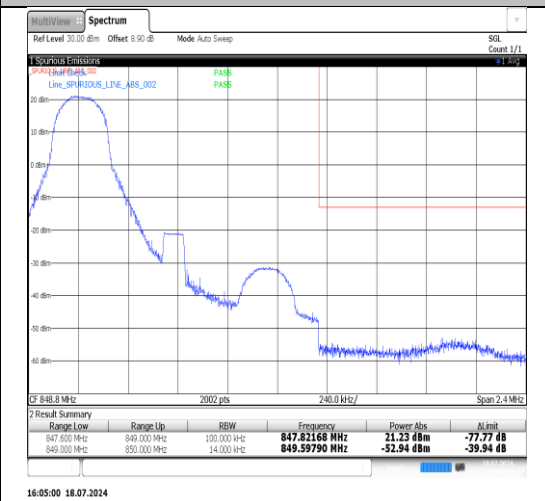

Test Graphs

Band5-1.4MHz-16QAM-20407-1RB#0-PASS

Band5-1.4MHz-16QAM-20407-6RB#0-PASS

Band5-1.4MHz-16QAM-20407-1RB#5-PASS

Band5-1.4MHz-16QAM-20643-1RB#0-PASS

Band5-1.4MHz-16QAM-20643-6RB#0-PASS

Band5-1.4MHz-16QAM-20643-1RB#5-PASS