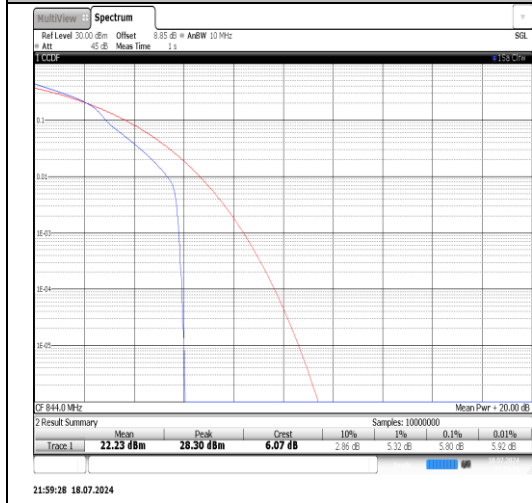

Band5-10MHz-16QAM-20450-1RB#0-PASS

Band5-10MHz-16QAM-20525-1RB#0-PASS

21:59:10 18.07.2024

21:59:20 18.07.2024

Band5-10MHz-16QAM-20600-1RB#0-PASS

21:59:28 18.07.2024

Appendix B: 26dB Bandwidth and Occupied Bandwidth