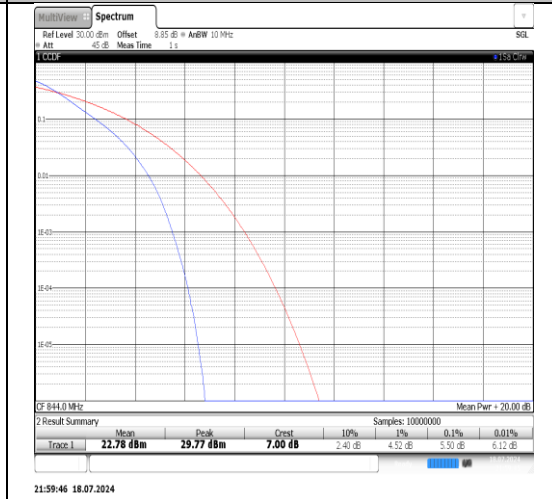

Band5-10MHz-16QAM-20450-1RB#0-PASS

Band5-10MHz-16QAM-20525-1RB#0-PASS

21:59:10 18.07.2024

21:59:20 18.07.2024

Band5-10MHz-16QAM-20600-1RB#0-PASS

21:59:28 18.07.2024

Appendix B: 26dB Bandwidth and Occupied Bandwidth