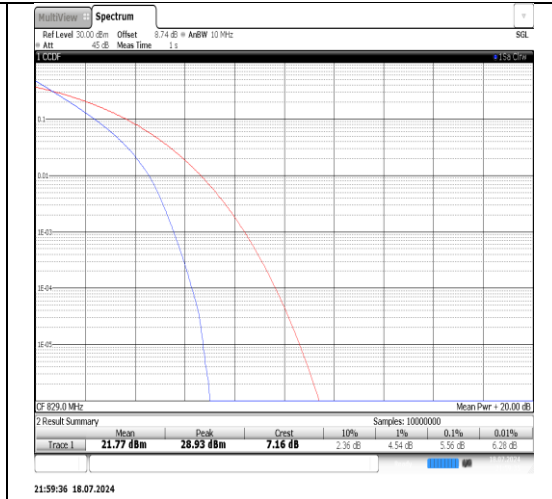

Band5-10MHz-QPSK-20450-50RB#0-PASS