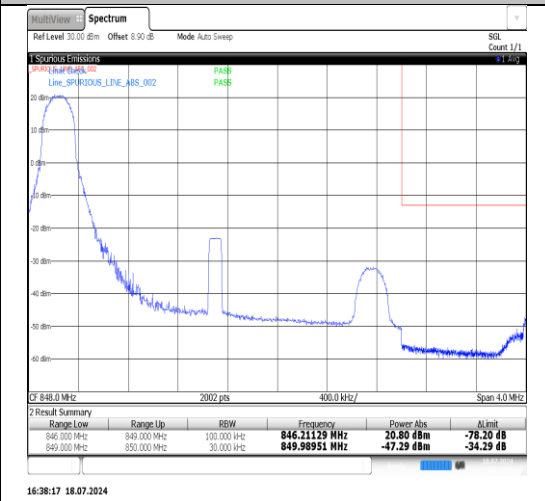

Band5-3MHz-16QAM-20415-1RB#14-PASS

Band5-3MHz-16QAM-20635-1RB#0-PASS

Band5-3MHz-16QAM-20635-15RB#0-PASS

Band5-3MHz-16QAM-20635-1RB#14-PASS