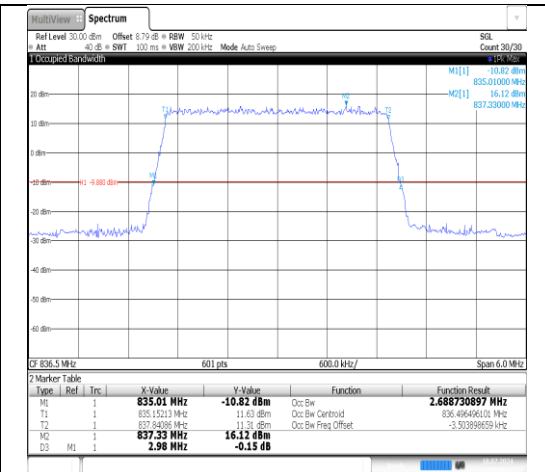

16:36:32 18.07.2024