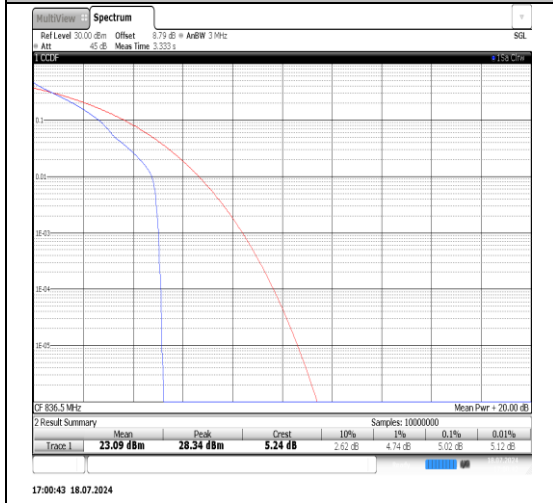

Band5-3MHz-QPSK-20525-1RB#0-PASS