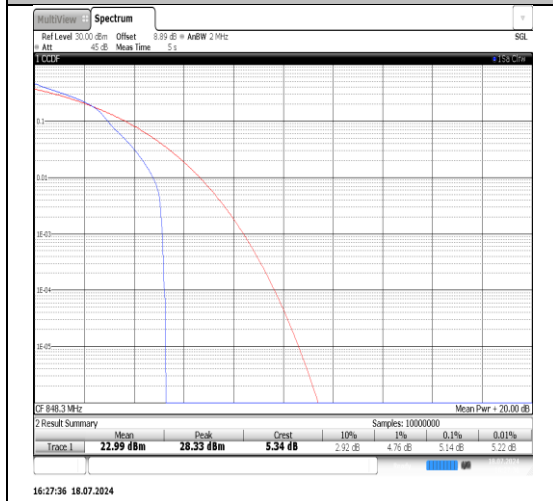

Test Graphs

Band5-1.4MHz-16QAM-20525-1RB#0-PASS

Band5-1.4MHz-16QAM-20525-6RB#0-PASS

Band5-1.4MHz-16QAM-20643-1RB#0-PASS

Band5-1.4MHz-16QAM-20643-6RB#0-PASS

Band5-3MHz-QPSK-20415-1RB#0-PASS

Band5-3MHz-QPSK-20415-15RB#0-PASS