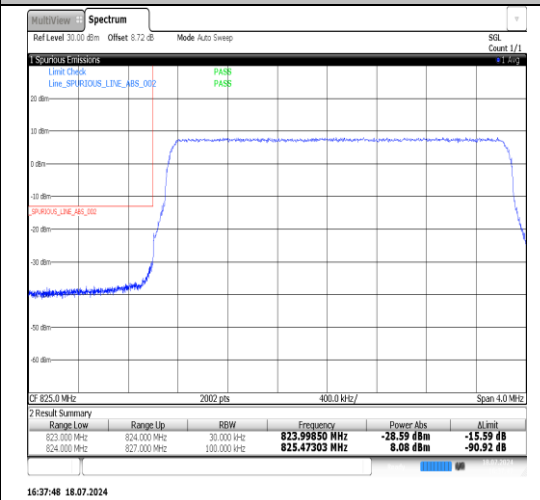

Band5-3MHz-QPSK-20415-15RB#0-PASS