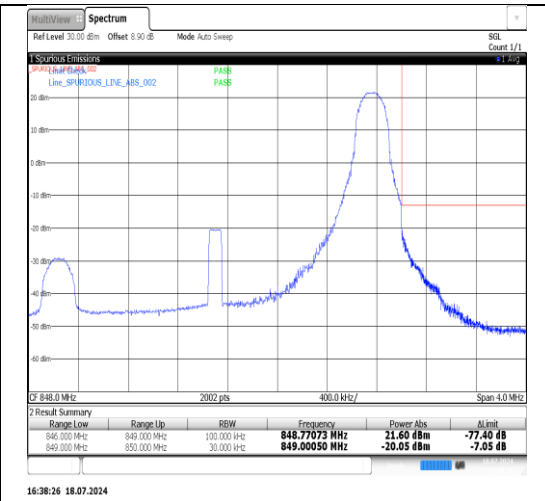

Band5-3MHz-QPSK-20635-1RB#14-PASS