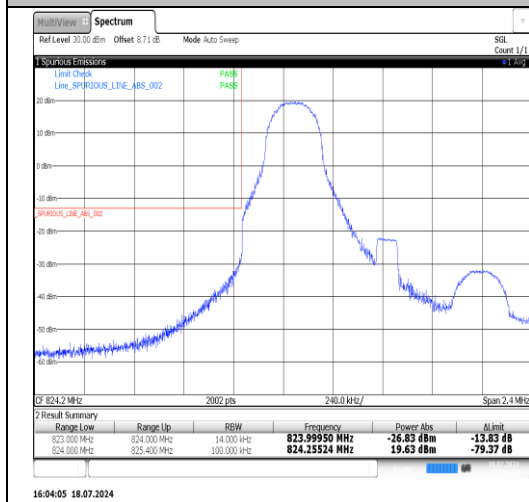

Band5	10MHz	QPSK	20450	50RB#0	-32.91	PASS
Band5	10MHz	QPSK	20450	1RB#49	-50.98	PASS
Band5	10MHz	QPSK	20600	1RB#0	-51.30	PASS
Band5	10MHz	QPSK	20600	50RB#0	-31.04	PASS
Band5	10MHz	QPSK	20600	1RB#49	-31.14	PASS
Band5	10MHz	16QAM	20450	1RB#0	-31.23	PASS
Band5	10MHz	16QAM	20450	1RB#49	-51.80	PASS
Band5	10MHz	16QAM	20600	1RB#0	-51.50	PASS
Band5	10MHz	16QAM	20600	1RB#49	-33.01	PASS

Test Graphs

Band5-1.4MHz-16QAM-20407-1RB#0-PASS

Band5-1.4MHz-16QAM-20407-6RB#0-PASS

Band5-1.4MHz-16QAM-20407-1RB#5-PASS

Band5-1.4MHz-16QAM-20643-1RB#0-PASS

Band5-1.4MHz-16QAM-20643-6RB#0-PASS

Band5-1.4MHz-16QAM-20643-1RB#5-PASS