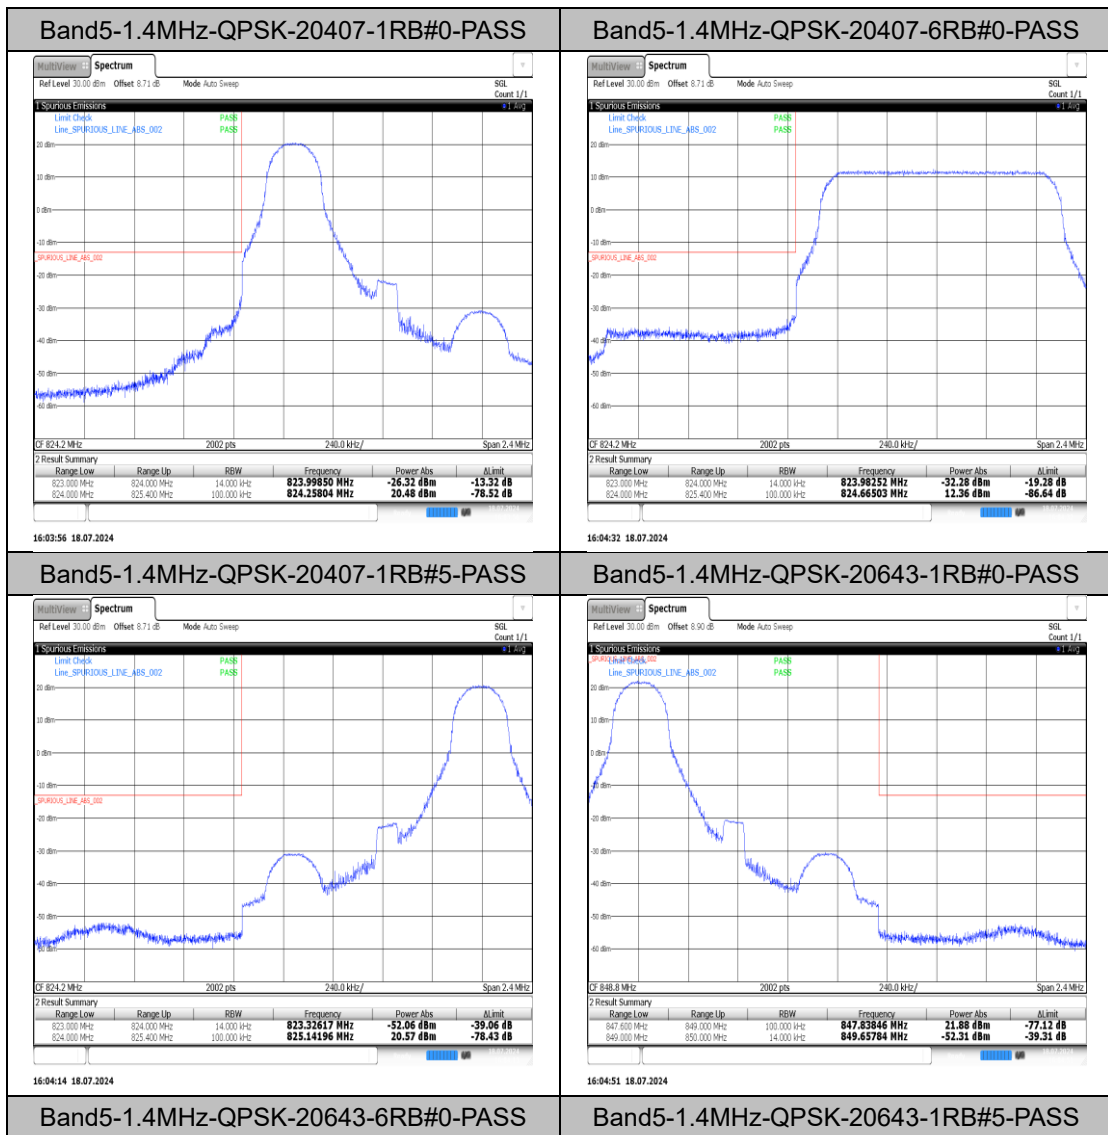

Band5	10MHz	QPSK	20450	50RB#0	-32.91	PASS
Band5	10MHz	QPSK	20450	1RB#49	-50.98	PASS
Band5	10MHz	QPSK	20600	1RB#0	-51.30	PASS
Band5	10MHz	QPSK	20600	50RB#0	-31.04	PASS
Band5	10MHz	QPSK	20600	1RB#49	-31.14	PASS
Band5	10MHz	16QAM	20450	1RB#0	-31.23	PASS
Band5	10MHz	16QAM	20450	1RB#49	-51.80	PASS
Band5	10MHz	16QAM	20600	1RB#0	-51.50	PASS
Band5	10MHz	16QAM	20600	1RB#49	-33.01	PASS

Test Graphs