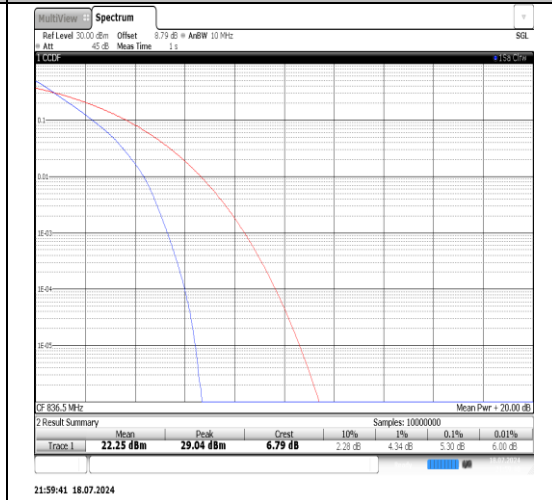

Band5-10MHz-QPSK-20525-50RB#0-PASS