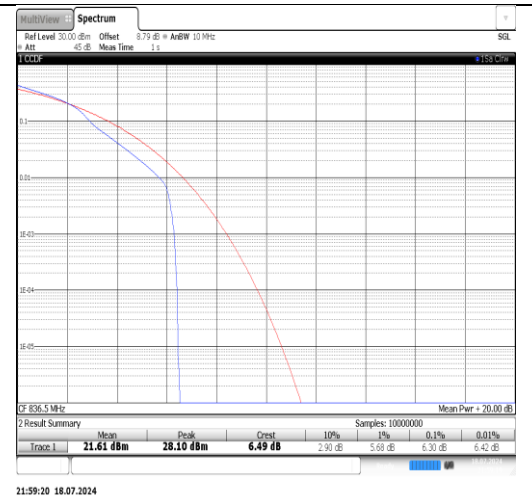

Band5-10MHz-16QAM-20450-1RB#0-PASS

Band5-10MHz-16QAM-20525-1RB#0-PASS

21:59:10 18.07.2024

21:59:20 18.07.2024

Band5-10MHz-16QAM-20600-1RB#0-PASS

21:59:28 18.07.2024

Appendix B: 26dB Bandwidth and Occupied Bandwidth