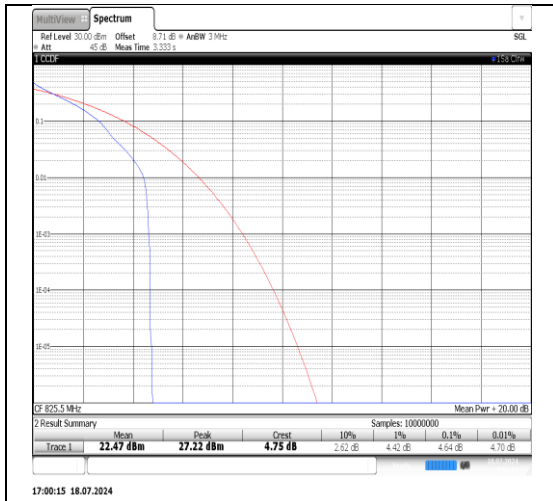

Test Graphs

Band5-1.4MHz-16QAM-20525-1RB#0-PASS

Band5-1.4MHz-16QAM-20525-6RB#0-PASS

Band5-1.4MHz-16QAM-20643-1RB#0-PASS

Band5-1.4MHz-16QAM-20643-6RB#0-PASS

Band5-3MHz-QPSK-20415-1RB#0-PASS

Band5-3MHz-QPSK-20415-15RB#0-PASS