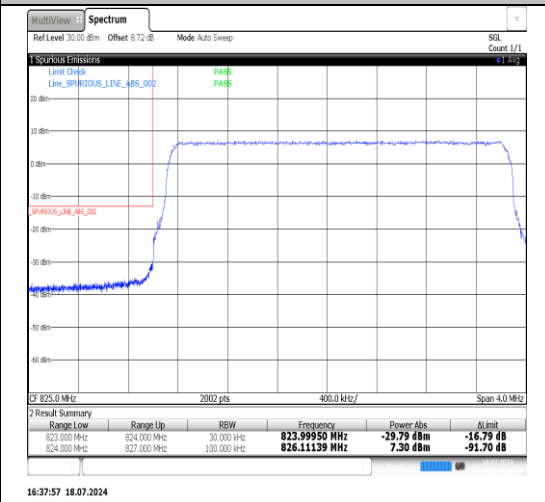

Band5-3MHz-16QAM-20415-1RB#0-PASS

Band5-3MHz-16QAM-20415-15RB#0-PASS