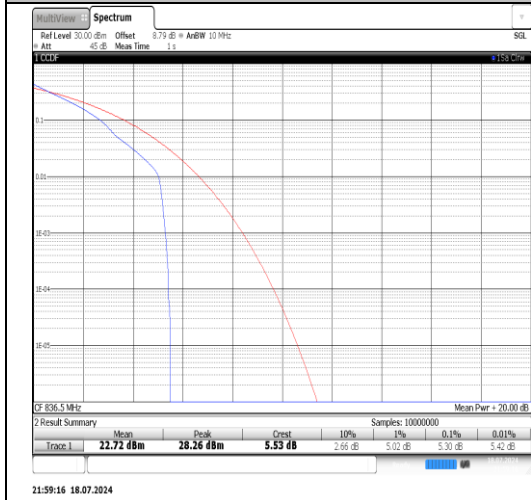

Band5-10MHz-QPSK-20525-1RB#0-PASS