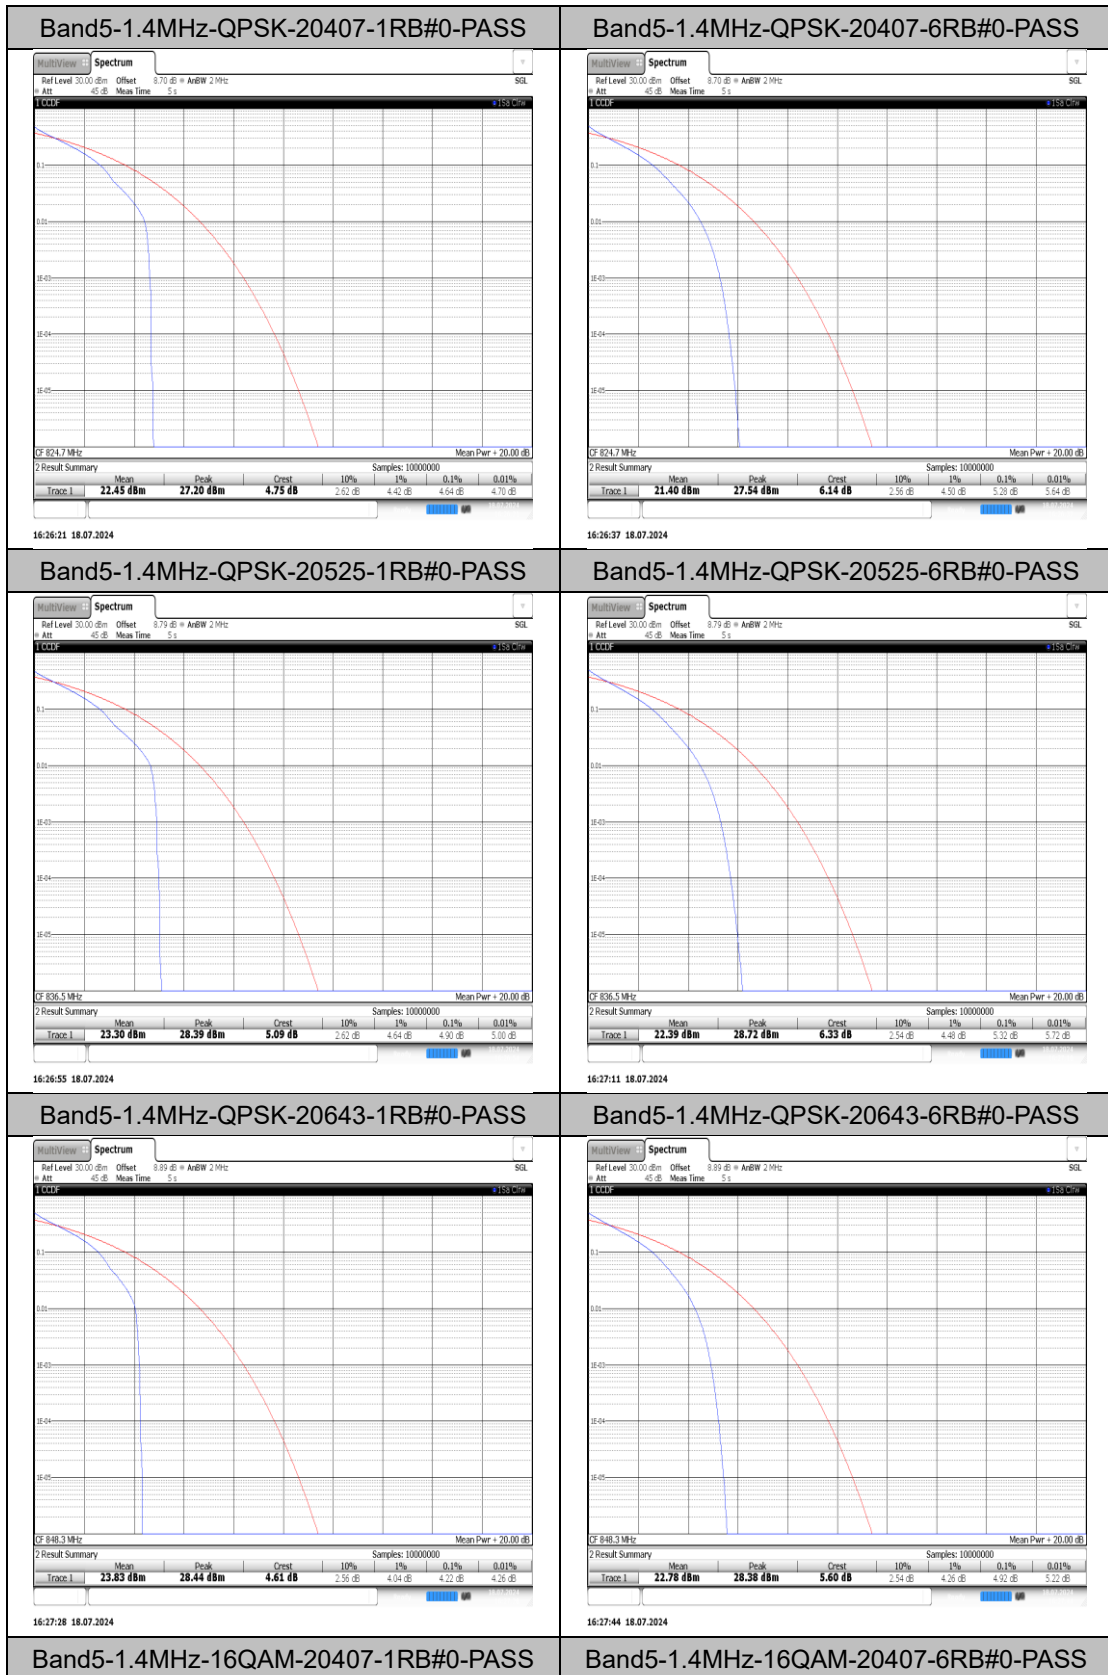

Test Graphs