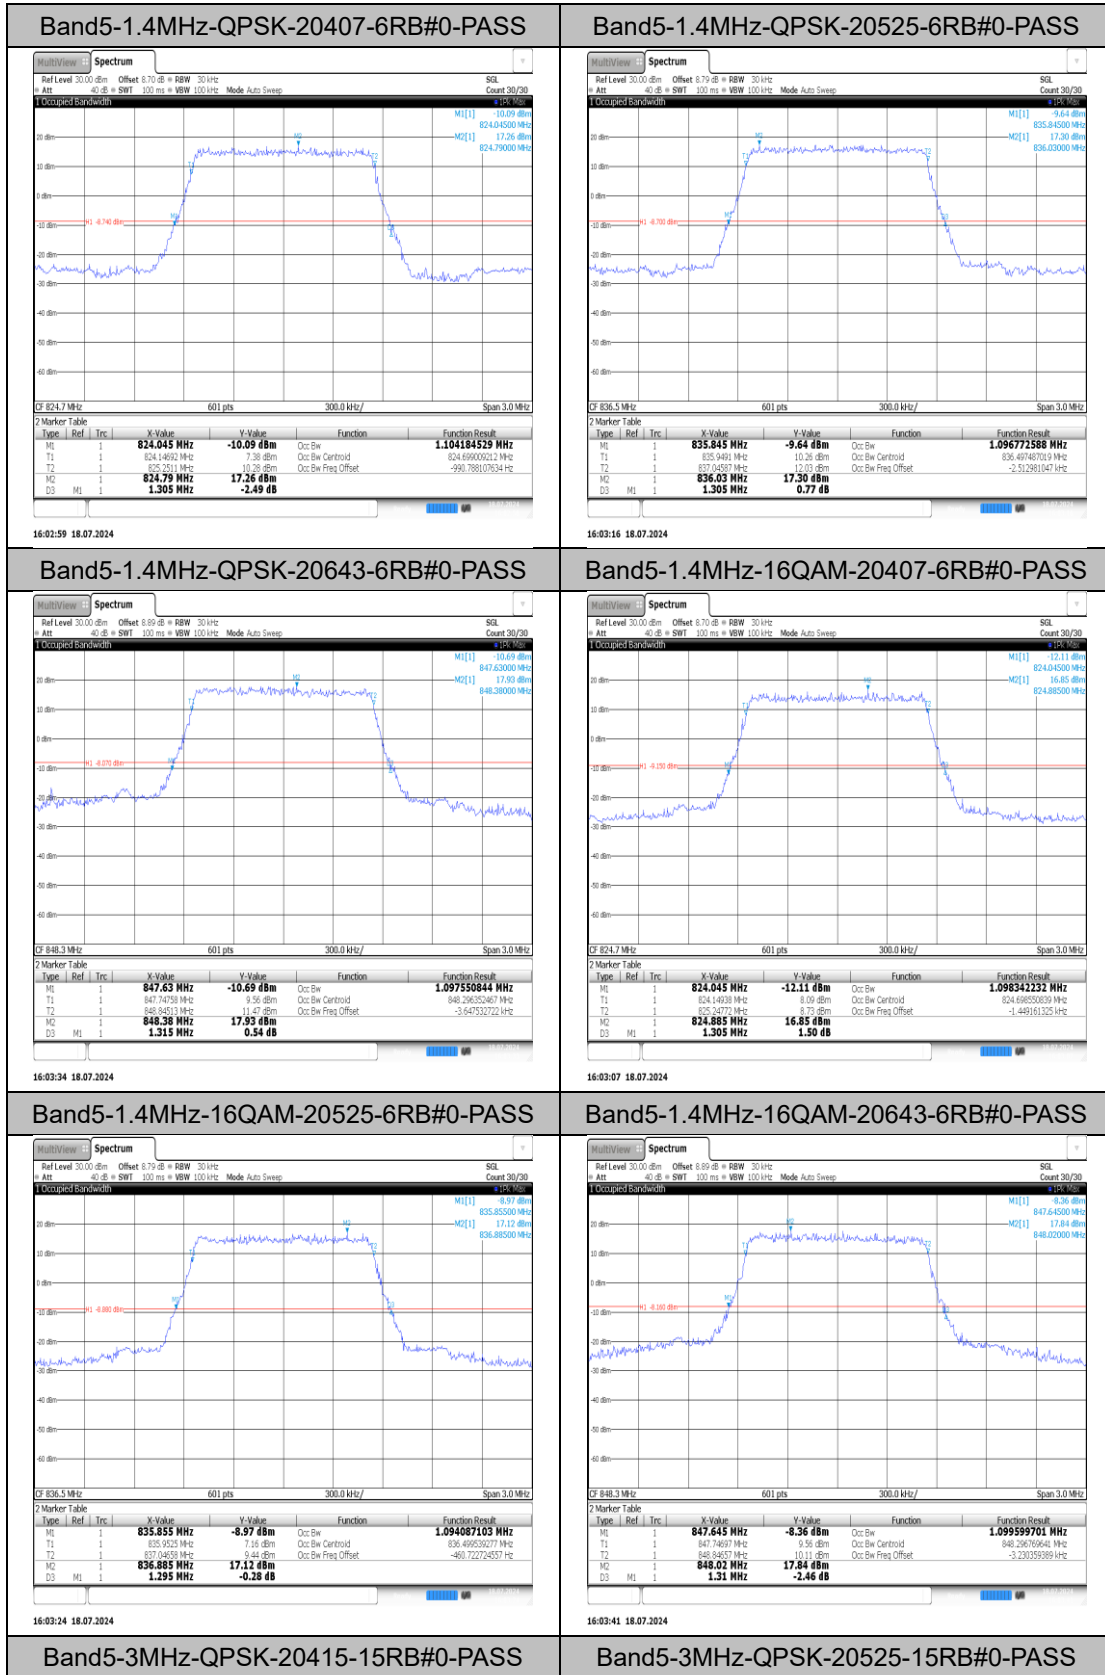

Test Graphs