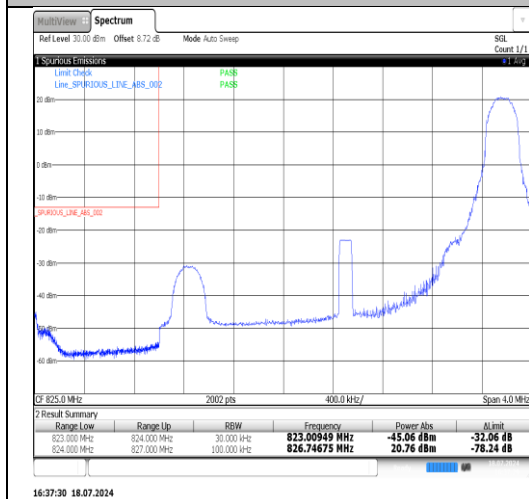

Band5-3MHz-QPSK-20415-1RB#14-PASS