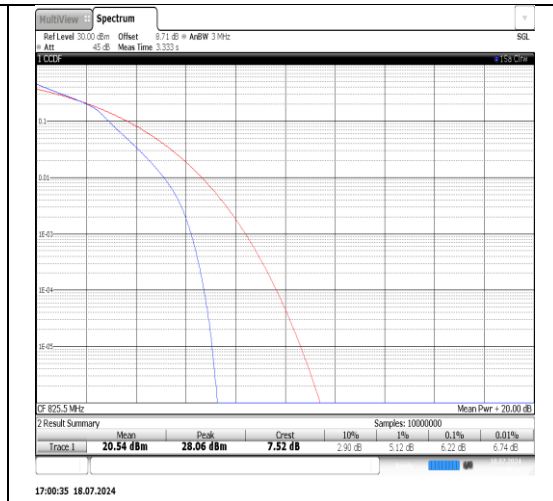

Band5-3MHz-16QAM-20415-15RB#0-PASS

17:00:35 18.07.2024