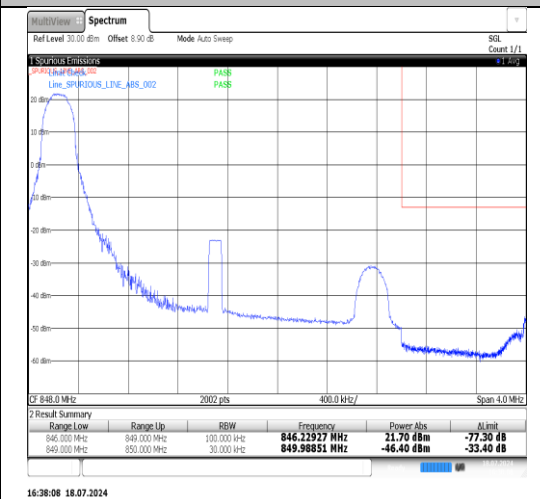

Band5-3MHz-QPSK-20635-1RB#0-PASS