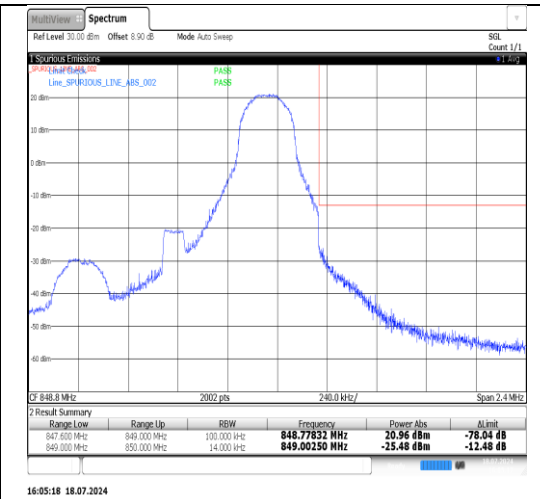

Test Graphs

Band5-1.4MHz-16QAM-20407-1RB#0-PASS

Band5-1.4MHz-16QAM-20407-6RB#0-PASS

Band5-1.4MHz-16QAM-20407-1RB#5-PASS

Band5-1.4MHz-16QAM-20643-1RB#0-PASS

Band5-1.4MHz-16QAM-20643-6RB#0-PASS

Band5-1.4MHz-16QAM-20643-1RB#5-PASS