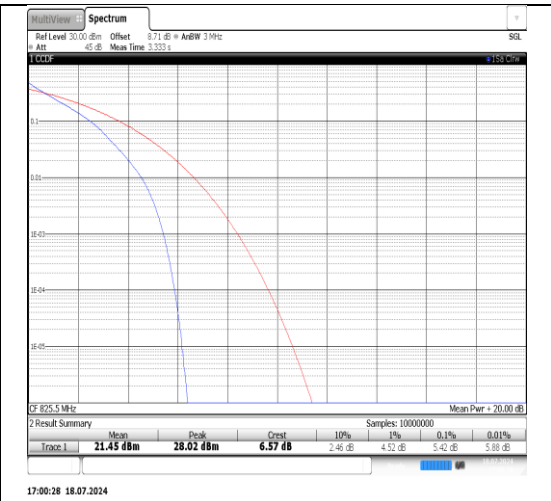

Test Graphs

Band5-1.4MHz-16QAM-20525-1RB#0-PASS

Band5-1.4MHz-16QAM-20525-6RB#0-PASS

Band5-1.4MHz-16QAM-20643-1RB#0-PASS

Band5-1.4MHz-16QAM-20643-6RB#0-PASS

Band5-3MHz-QPSK-20415-1RB#0-PASS

Band5-3MHz-QPSK-20415-15RB#0-PASS