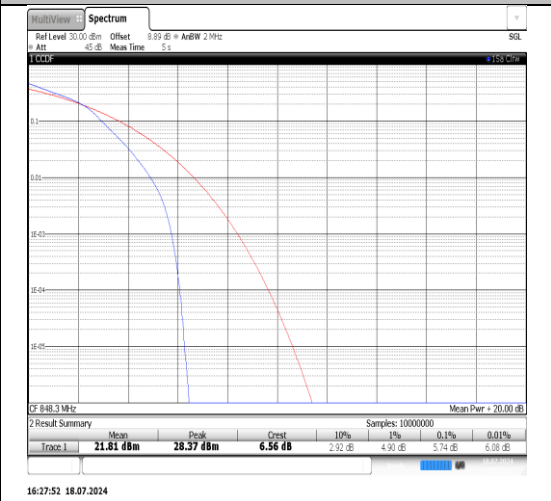

Test Graphs

Band5-1.4MHz-16QAM-20525-1RB#0-PASS

Band5-1.4MHz-16QAM-20525-6RB#0-PASS

Band5-1.4MHz-16QAM-20643-1RB#0-PASS

Band5-1.4MHz-16QAM-20643-6RB#0-PASS

Band5-3MHz-QPSK-20415-1RB#0-PASS

Band5-3MHz-QPSK-20415-15RB#0-PASS