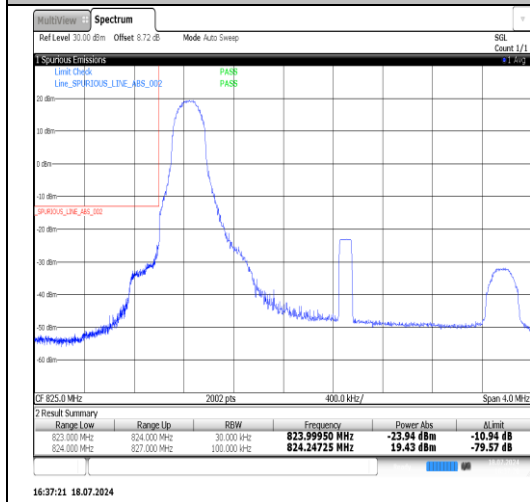

Band5-3MHz-16QAM-20415-1RB#0-PASS

Band5-3MHz-16QAM-20415-15RB#0-PASS