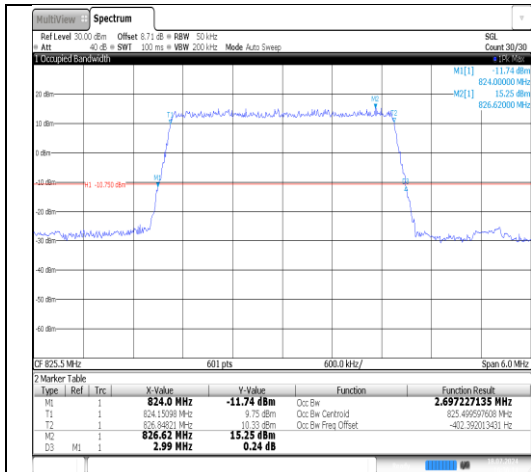

16:36:14 18.07.2024