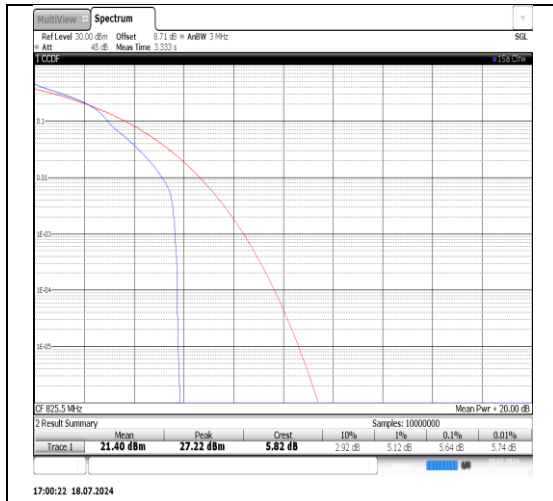

Band5-3MHz-16QAM-20415-1RB#0-PASS

17:00:22 18.07.2024