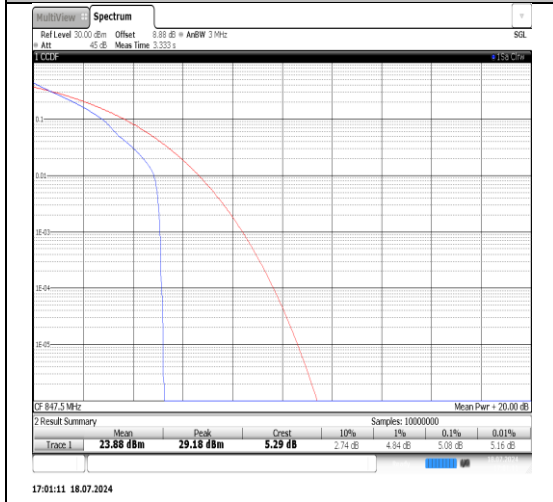

Band5-3MHz-QPSK-20635-1RB#0-PASS