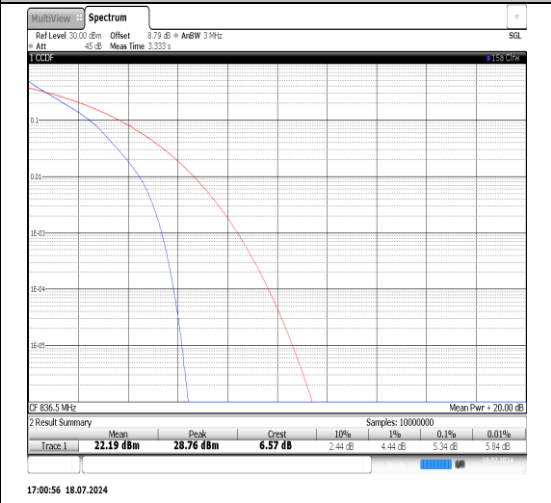

Band5-3MHz-QPSK-20525-15RB#0-PASS