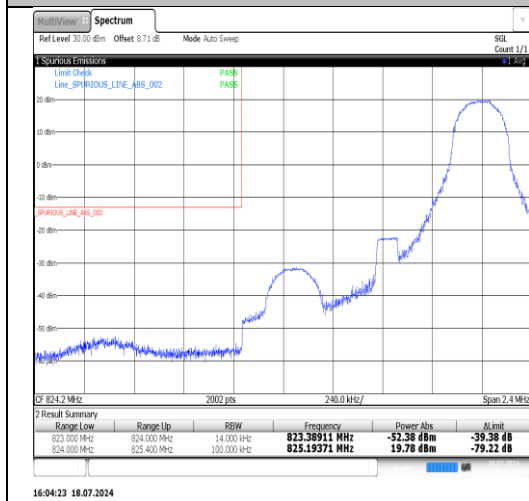

Test Graphs

Band5-1.4MHz-16QAM-20407-1RB#0-PASS

Band5-1.4MHz-16QAM-20407-6RB#0-PASS

Band5-1.4MHz-16QAM-20407-1RB#5-PASS

Band5-1.4MHz-16QAM-20643-1RB#0-PASS

Band5-1.4MHz-16QAM-20643-6RB#0-PASS

Band5-1.4MHz-16QAM-20643-1RB#5-PASS