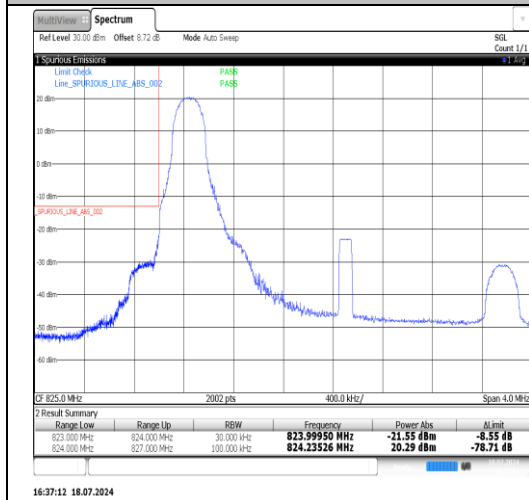

Band5-3MHz-QPSK-20415-1RB#0-PASS