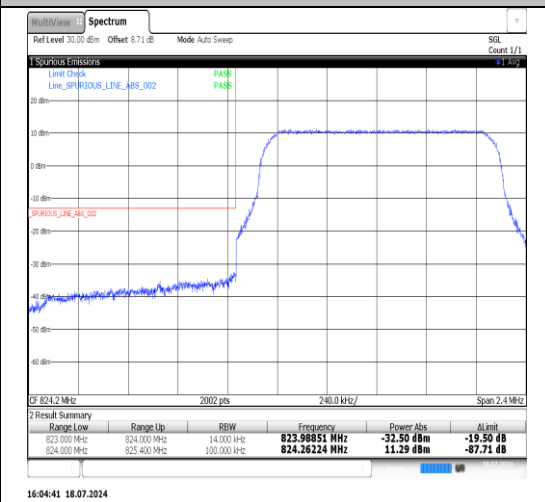

Band5	10MHz	QPSK	20450	50RB#0	-32.91	PASS
Band5	10MHz	QPSK	20450	1RB#49	-50.98	PASS
Band5	10MHz	QPSK	20600	1RB#0	-51.30	PASS
Band5	10MHz	QPSK	20600	50RB#0	-31.04	PASS
Band5	10MHz	QPSK	20600	1RB#49	-31.14	PASS
Band5	10MHz	16QAM	20450	1RB#0	-31.23	PASS
Band5	10MHz	16QAM	20450	1RB#49	-51.80	PASS
Band5	10MHz	16QAM	20600	1RB#0	-51.50	PASS
Band5	10MHz	16QAM	20600	1RB#49	-33.01	PASS

Test Graphs

Band5-1.4MHz-16QAM-20407-1RB#0-PASS

Band5-1.4MHz-16QAM-20407-6RB#0-PASS

Band5-1.4MHz-16QAM-20407-1RB#5-PASS

Band5-1.4MHz-16QAM-20643-1RB#0-PASS

Band5-1.4MHz-16QAM-20643-6RB#0-PASS

Band5-1.4MHz-16QAM-20643-1RB#5-PASS