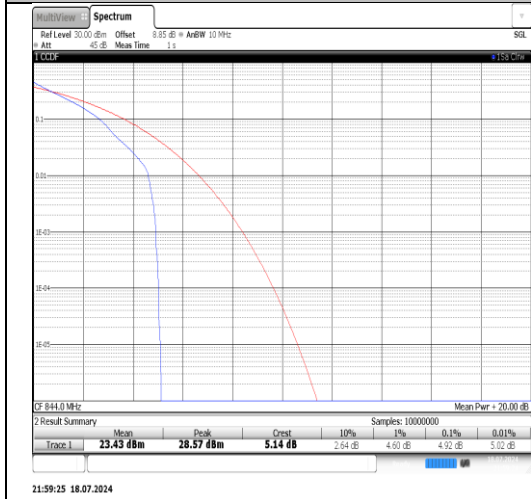

Band5-10MHz-16QAM-20450-1RB#0-PASS

Band5-10MHz-16QAM-20525-1RB#0-PASS

21:59:10 18.07.2024

21:59:20 18.07.2024

Band5-10MHz-16QAM-20600-1RB#0-PASS

21:59:28 18.07.2024

Appendix B: 26dB Bandwidth and Occupied Bandwidth