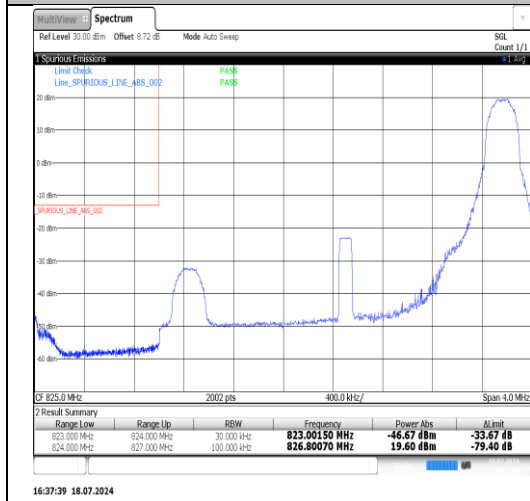

Band5-3MHz-16QAM-20415-1RB#14-PASS

Band5-3MHz-16QAM-20635-1RB#0-PASS

Band5-3MHz-16QAM-20635-15RB#0-PASS

Band5-3MHz-16QAM-20635-1RB#14-PASS