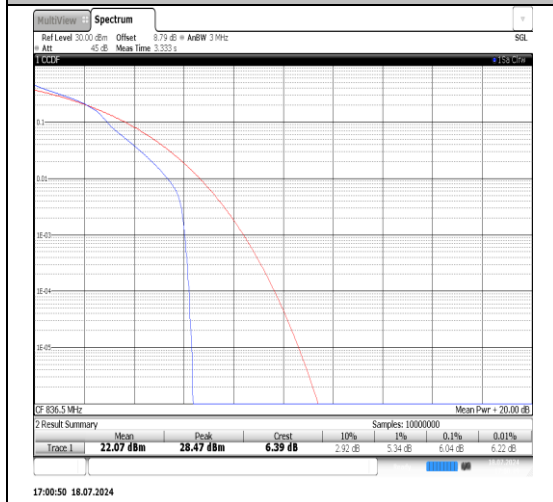

Band5-3MHz-16QAM-20525-1RB#0-PASS

17:00:50 18.07.2024