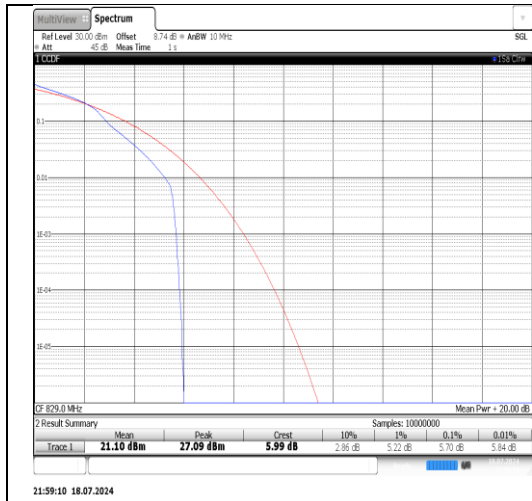

Band5-10MHz-16QAM-20450-1RB#0-PASS

Band5-10MHz-16QAM-20525-1RB#0-PASS

21:59:10 18.07.2024

21:59:20 18.07.2024

Band5-10MHz-16QAM-20600-1RB#0-PASS

21:59:28 18.07.2024

Appendix B: 26dB Bandwidth and Occupied Bandwidth