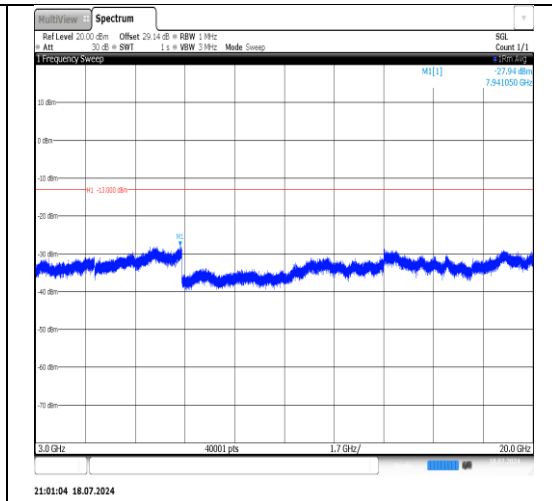

Band4-15MHz-16QAM-20025-1RB#74-3000~20000-PASS