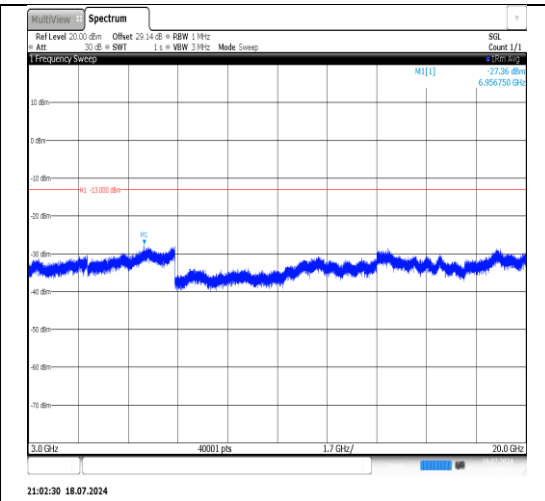

21:00:50 18.07.2024

Band4-15MHz-16QAM-20025-1RB#74-3000~20000-PASS

Band4-15MHz-16QAM-20175-1RB#0-
30~1000-PASS

Band4-15MHz-16QAM-20175-1RB#0-
1000~3000-PASS

Band4-15MHz-16QAM-20175-1RB#0-
3000~20000-PASS

Band4-15MHz-16QAM-20175-1RB#74-
30~1000-PASS

Band4-15MHz-16QAM-20175-1RB#74-
1000~3000-PASS

Band4-15MHz-16QAM-20175-1RB#74-
3000~20000-PASS

Band4-15MHz-16QAM-20325-1RB#0-
30~1000-PASS

Band4-15MHz-16QAM-20325-1RB#0-
1000~3000-PASS

Band4-15MHz-16QAM-20325-1RB#0-
3000~20000-PASS