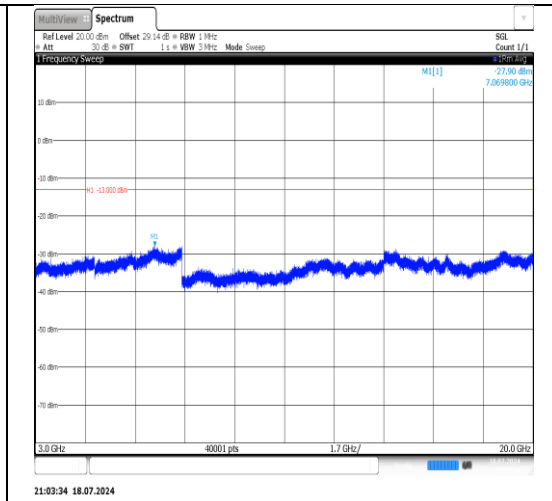

Band4-15MHz-QPSK-20325-1RB#0-
1000~3000-PASS

Band4-15MHz-QPSK-20325-1RB#0-
3000~20000-PASS

Band4-15MHz-QPSK-20325-75RB#0-
30~1000-PASS

Band4-15MHz-QPSK-20325-75RB#0-
1000~3000-PASS

Band4-15MHz-QPSK-20325-75RB#0-
3000~20000-PASS

Band4-15MHz-QPSK-20325-1RB#74-
30~1000-PASS

Band4-15MHz-QPSK-20325-1RB#74-
1000~3000-PASS

Band4-15MHz-QPSK-20325-1RB#74-
3000~20000-PASS

21:03:27 18.07.2024

Band4-15MHz-16QAM-20025-1RB#0-30~1000-PASS

21:03:34 18.07.2024

Band4-15MHz-16QAM-20025-1RB#0-1000~3000-PASS

21:00:08 18.07.2024

Band4-15MHz-16QAM-20025-1RB#0-3000~20000-PASS

21:00:15 18.07.2024

Band4-15MHz-16QAM-20025-1RB#74-30~1000-PASS

21:00:22 18.07.2024

Band4-15MHz-16QAM-20025-1RB#74-1000~3000-PASS