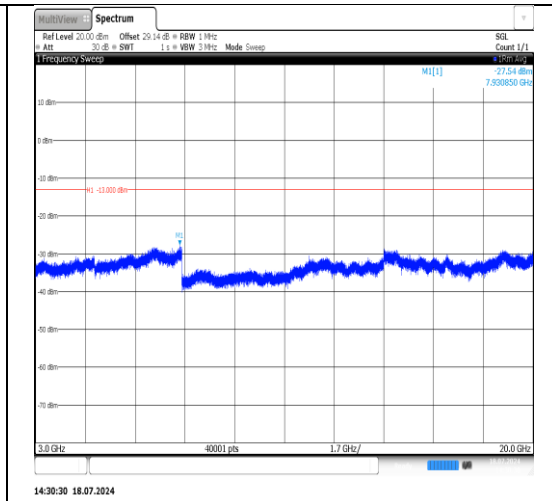

Band4-5MHz-16QAM-20175-25RB#0-3000~20000-PASS

14:30:30 18.07.2024