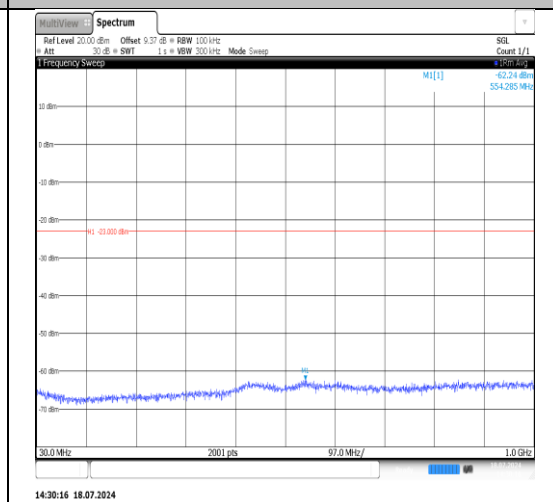

Band4-5MHz-16QAM-20175-1RB#0-1000~3000-PASS

Band4-5MHz-16QAM-20175-1RB#0-3000~20000-PASS

Band4-5MHz-16QAM-20175-25RB#0-30~1000-PASS

Band4-5MHz-16QAM-20175-25RB#0-1000~3000-PASS

Band4-5MHz-16QAM-20175-25RB#0-3000~20000-PASS