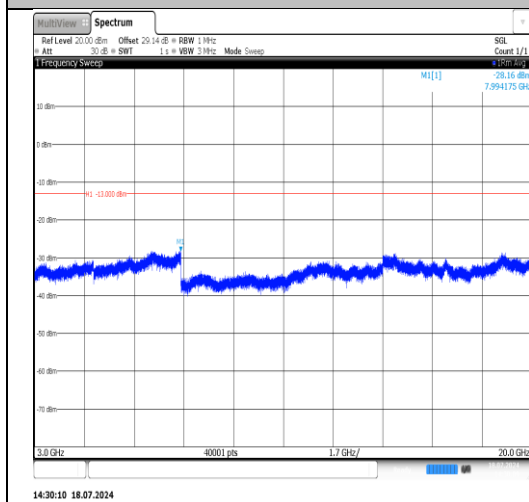

Band4-5MHz-QPSK-20175-25RB#0-30~1000-PASS

Band4-5MHz-QPSK-20175-25RB#0-1000~3000-PASS

Band4-5MHz-QPSK-20175-25RB#0-3000~20000-PASS

Band4-5MHz-QPSK-20175-1RB#24-30~1000-PASS

Band4-5MHz-QPSK-20175-1RB#24-1000~3000-PASS