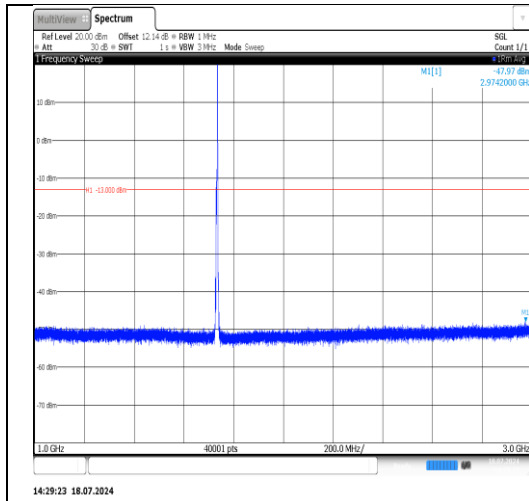

Band4-5MHz-QPSK-20175-1RB#24-1000~3000-PASS