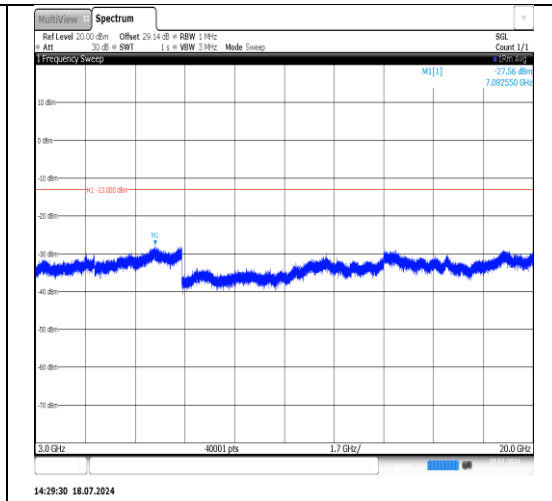

Band4-5MHz-QPSK-20175-1RB#24-3000~20000-PASS