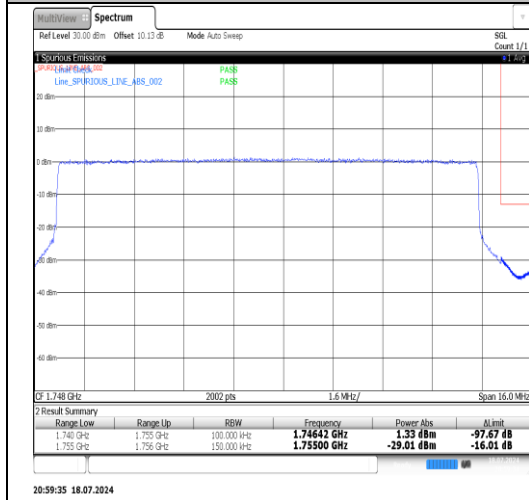

Band4-15MHz-QPSK-20025-1RB#0-PASS

Band4-15MHz-QPSK-20025-75RB#0-PASS

Band4-15MHz-QPSK-20025-1RB#74-PASS

Band4-15MHz-QPSK-20325-1RB#0-PASS

Band4-15MHz-QPSK-20325-75RB#0-PASS

Band4-15MHz-QPSK-20325-1RB#74-PASS