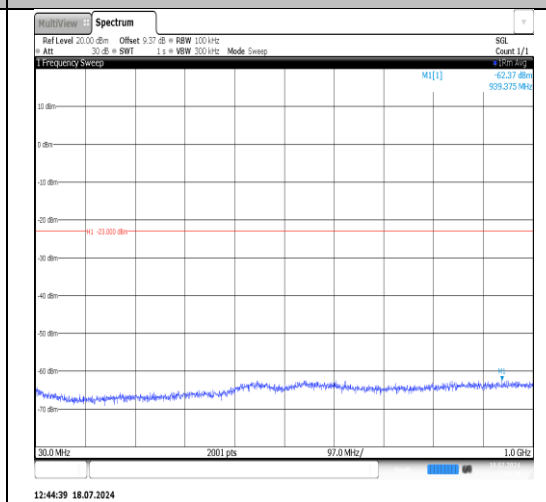

Band4-1.4MHz-16QAM-20175-1RB#0-1000~3000-PASS

Band4-1.4MHz-16QAM-20175-1RB#0-3000~20000-PASS

Band4-1.4MHz-16QAM-20175-6RB#0-30~1000-PASS

Band4-1.4MHz-16QAM-20175-6RB#0-1000~3000-PASS

Band4-1.4MHz-16QAM-20175-6RB#0-3000~20000-PASS

12:44:03 18.07.2024

Band4-1.4MHz-16QAM-20175-1RB#5-
30~1000-PASS

12:44:10 18.07.2024

Band4-1.4MHz-16QAM-20175-1RB#5-
1000~3000-PASS

12:43:16 18.07.2024

Band4-1.4MHz-16QAM-20175-1RB#5-
3000~20000-PASS

12:43:23 18.07.2024

Band4-1.4MHz-16QAM-20393-1RB#0-
30~1000-PASS

12:43:30 18.07.2024

Band4-1.4MHz-16QAM-20393-1RB#0-
1000~3000-PASS

12:44:39 18.07.2024

Band4-1.4MHz-16QAM-20393-1RB#0-
3000~20000-PASS

12:44:46 18.07.2024

Band4-1.4MHz-16QAM-20393-6RB#0-30~1000-PASS