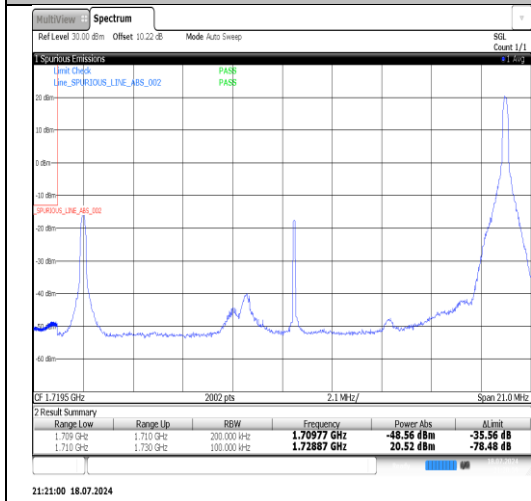

Band4-20MHz-QPSK-20050-1RB#99-PASS