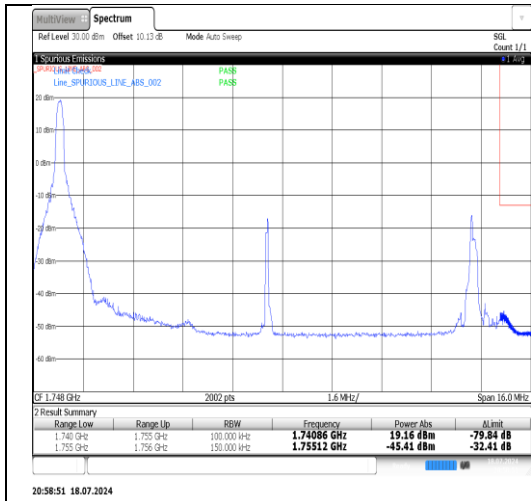

Band4-15MHz-16QAM-20325-1RB#0-PASS