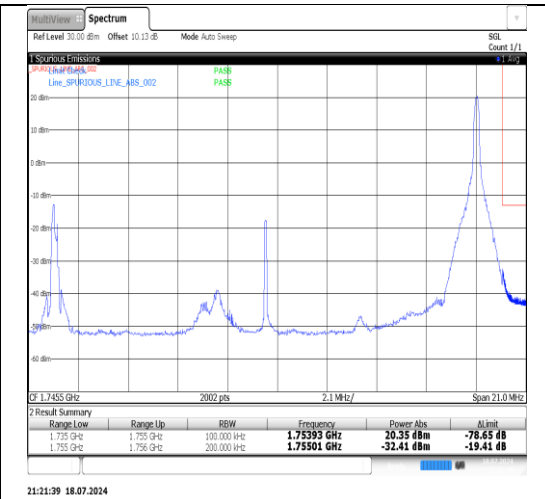

Band4-20MHz-QPSK-20300-1RB#99-PASS