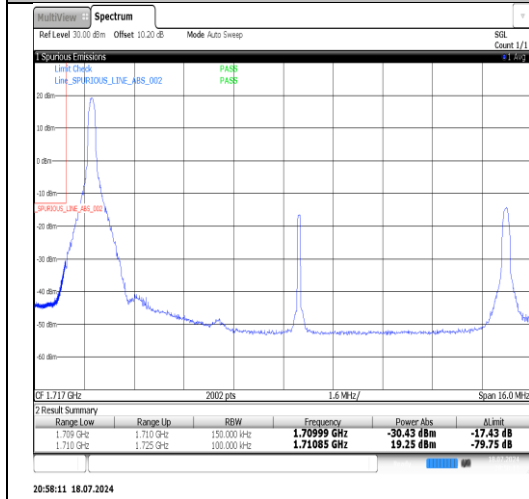

Band4-15MHz-16QAM-20025-1RB#0-PASS