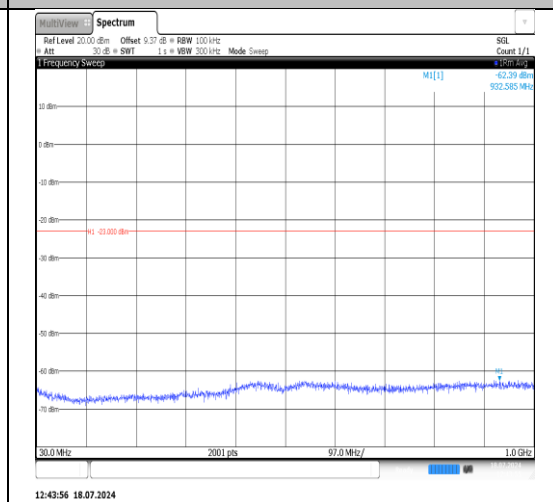

Band4-1.4MHz-16QAM-20175-1RB#0-1000~3000-PASS

Band4-1.4MHz-16QAM-20175-1RB#0-3000~20000-PASS

Band4-1.4MHz-16QAM-20175-6RB#0-30~1000-PASS

Band4-1.4MHz-16QAM-20175-6RB#0-1000~3000-PASS

Band4-1.4MHz-16QAM-20175-6RB#0-3000~20000-PASS

12:44:03 18.07.2024

Band4-1.4MHz-16QAM-20175-1RB#5-
30~1000-PASS

12:44:10 18.07.2024

Band4-1.4MHz-16QAM-20175-1RB#5-
1000~3000-PASS

12:43:16 18.07.2024

Band4-1.4MHz-16QAM-20175-1RB#5-
3000~20000-PASS

12:43:23 18.07.2024