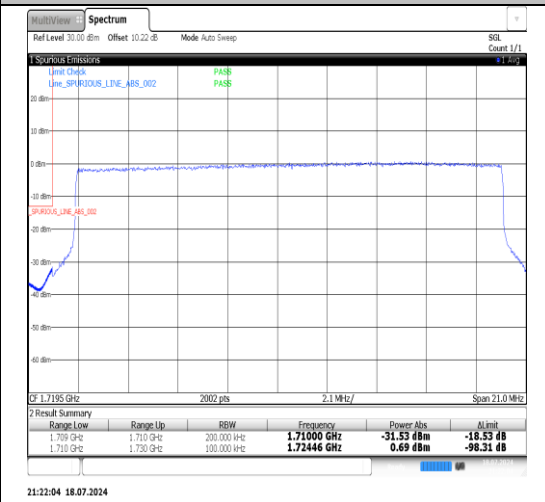

Band4-15MHz-16QAM-20025-1RB#0-PASS

Band4-15MHz-16QAM-20025-1RB#74-PASS

Band4-15MHz-16QAM-20325-1RB#0-PASS

Band4-15MHz-16QAM-20325-1RB#74-PASS

Band4-20MHz-QPSK-20050-1RB#0-PASS

Band4-20MHz-QPSK-20050-100RB#0-PASS