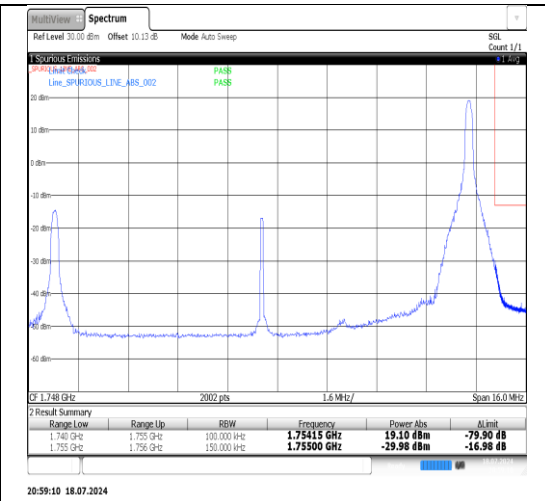

Band4-15MHz-16QAM-20325-1RB#74-PASS