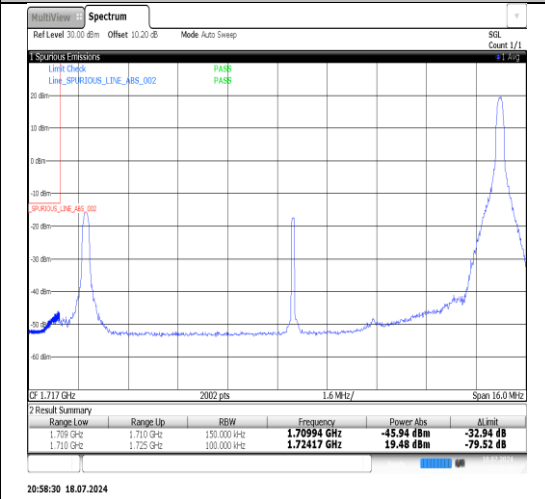

Band4-15MHz-16QAM-20025-1RB#74-PASS