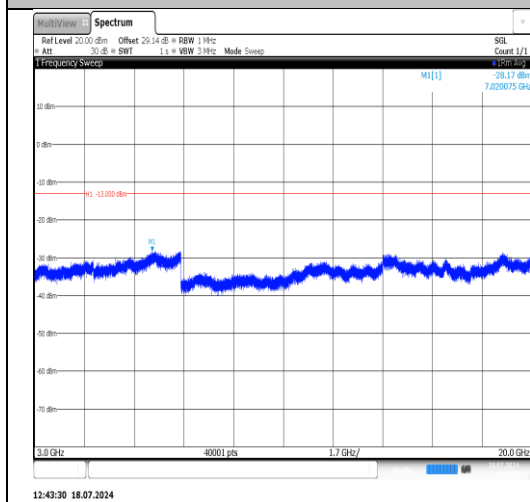

Band4-1.4MHz-16QAM-20175-1RB#0-1000~3000-PASS

Band4-1.4MHz-16QAM-20175-1RB#0-3000~20000-PASS

Band4-1.4MHz-16QAM-20175-6RB#0-30~1000-PASS

Band4-1.4MHz-16QAM-20175-6RB#0-1000~3000-PASS

Band4-1.4MHz-16QAM-20175-6RB#0-3000~20000-PASS

12:44:03 18.07.2024

Band4-1.4MHz-16QAM-20175-1RB#5-
30~1000-PASS

12:44:10 18.07.2024

Band4-1.4MHz-16QAM-20175-1RB#5-
1000~3000-PASS

12:43:16 18.07.2024

Band4-1.4MHz-16QAM-20175-1RB#5-
3000~20000-PASS

12:43:23 18.07.2024

Band4-1.4MHz-16QAM-20393-1RB#0-
30~1000-PASS

12:43:30 18.07.2024

Band4-1.4MHz-16QAM-20393-1RB#0-
1000~3000-PASS

12:44:39 18.07.2024

Band4-1.4MHz-16QAM-20393-1RB#0-
3000~20000-PASS

12:44:46 18.07.2024

Band4-1.4MHz-16QAM-20393-6RB#0-30~1000-PASS