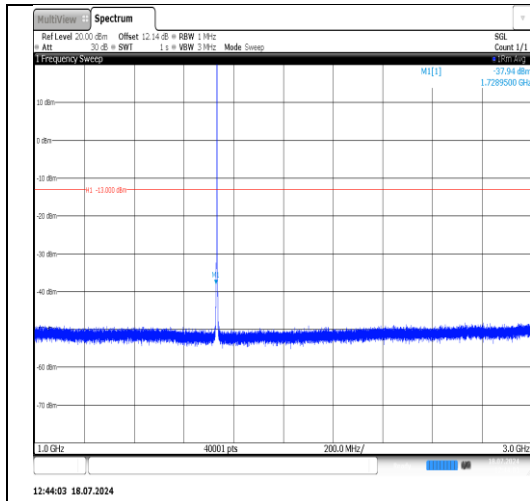

Band4-1.4MHz-16QAM-20175-1RB#0-1000~3000-PASS

Band4-1.4MHz-16QAM-20175-1RB#0-3000~20000-PASS

Band4-1.4MHz-16QAM-20175-6RB#0-30~1000-PASS

Band4-1.4MHz-16QAM-20175-6RB#0-1000~3000-PASS

Band4-1.4MHz-16QAM-20175-6RB#0-3000~20000-PASS

12:44:03 18.07.2024

Band4-1.4MHz-16QAM-20175-1RB#5-
30~1000-PASS

12:44:10 18.07.2024

Band4-1.4MHz-16QAM-20175-1RB#5-
1000~3000-PASS

12:43:16 18.07.2024

Band4-1.4MHz-16QAM-20175-1RB#5-
3000~20000-PASS

12:43:23 18.07.2024