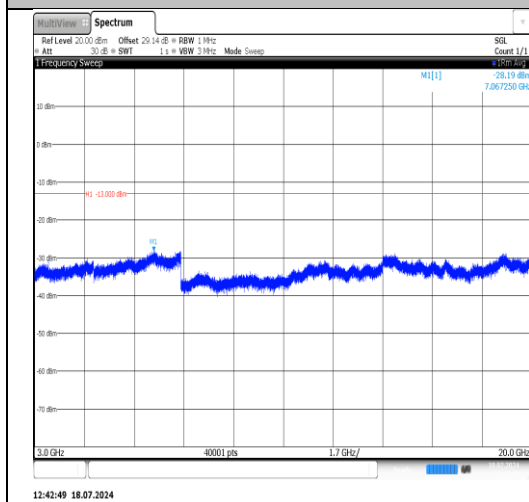

Band4-1.4MHz-16QAM-19957-1RB#5-
30~1000-PASS

12:42:07 18.07.2024

Band4-1.4MHz-16QAM-19957-1RB#5-
1000~3000-PASS

12:41:12 18.07.2024

Band4-1.4MHz-16QAM-19957-1RB#5-
3000~20000-PASS

Band4-1.4MHz-16QAM-20175-1RB#0-30~1000-PASS

Band4-1.4MHz-16QAM-20175-1RB#0-1000~3000-PASS

Band4-1.4MHz-16QAM-20175-1RB#0-3000~20000-PASS

Band4-1.4MHz-16QAM-20175-6RB#0-30~1000-PASS

Band4-1.4MHz-16QAM-20175-6RB#0-1000~3000-PASS

Band4-1.4MHz-16QAM-20175-6RB#0-3000~20000-PASS