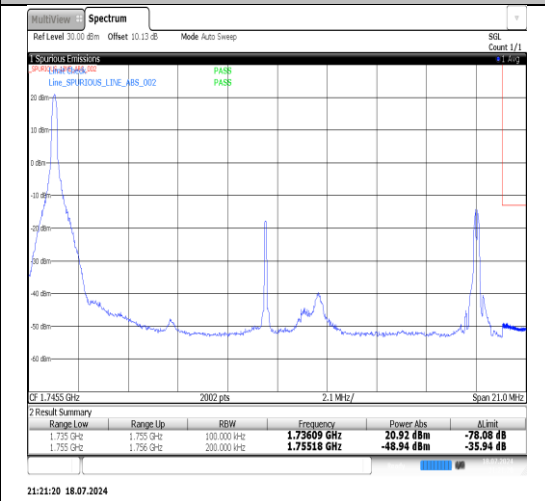

Band4-20MHz-QPSK-20300-1RB#0-PASS