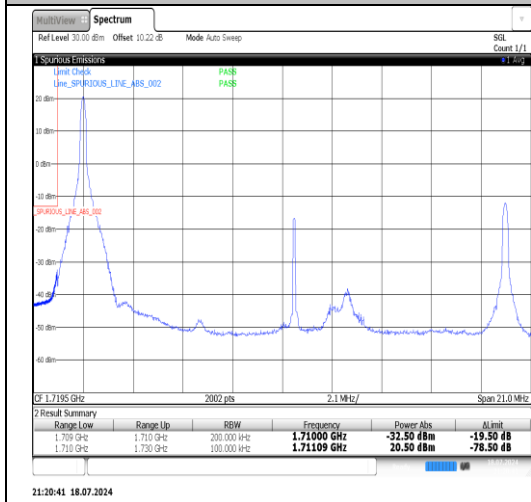

Band4-15MHz-16QAM-20025-1RB#0-PASS

Band4-15MHz-16QAM-20025-1RB#74-PASS

Band4-15MHz-16QAM-20325-1RB#0-PASS

Band4-15MHz-16QAM-20325-1RB#74-PASS

Band4-20MHz-QPSK-20050-1RB#0-PASS

Band4-20MHz-QPSK-20050-100RB#0-PASS