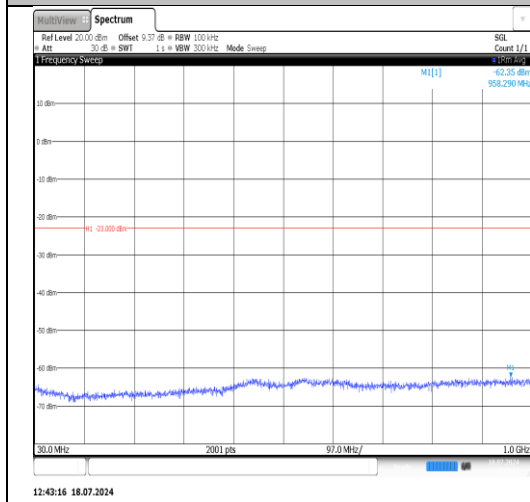

Band4-1.4MHz-16QAM-20175-1RB#0-1000~3000-PASS

Band4-1.4MHz-16QAM-20175-1RB#0-3000~20000-PASS

Band4-1.4MHz-16QAM-20175-6RB#0-30~1000-PASS

Band4-1.4MHz-16QAM-20175-6RB#0-1000~3000-PASS

Band4-1.4MHz-16QAM-20175-6RB#0-3000~20000-PASS

12:44:03 18.07.2024

Band4-1.4MHz-16QAM-20175-1RB#5-
30~1000-PASS

12:44:10 18.07.2024

Band4-1.4MHz-16QAM-20175-1RB#5-
1000~3000-PASS

12:43:16 18.07.2024

Band4-1.4MHz-16QAM-20175-1RB#5-
3000~20000-PASS

12:43:23 18.07.2024