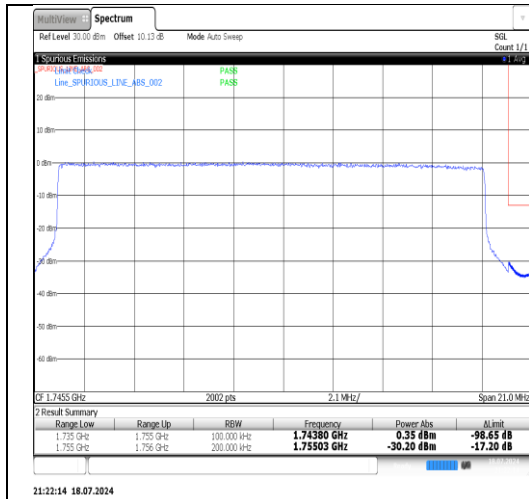

Band4-20MHz-QPSK-20300-100RB#0-PASS