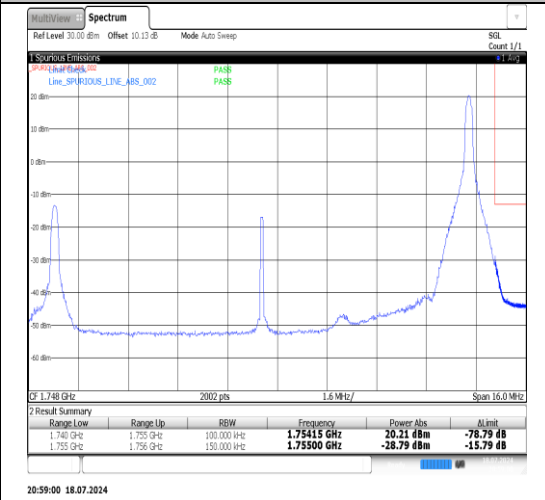

Band4-15MHz-QPSK-20025-1RB#0-PASS

Band4-15MHz-QPSK-20025-75RB#0-PASS

Band4-15MHz-QPSK-20025-1RB#74-PASS

Band4-15MHz-QPSK-20325-1RB#0-PASS

Band4-15MHz-QPSK-20325-75RB#0-PASS

Band4-15MHz-QPSK-20325-1RB#74-PASS