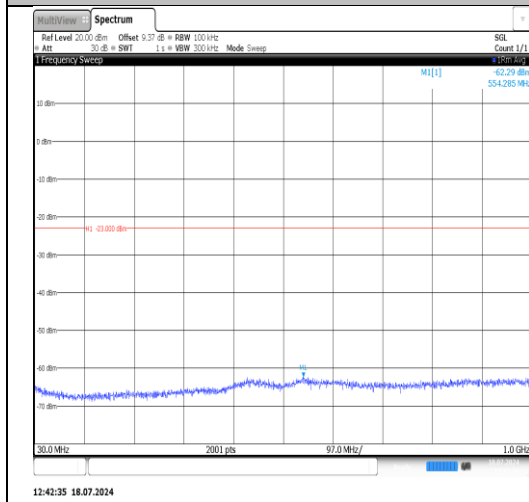

Band4-1.4MHz-16QAM-19957-1RB#5-
30~1000-PASS

12:42:07 18.07.2024

Band4-1.4MHz-16QAM-19957-1RB#5-
1000~3000-PASS

12:41:12 18.07.2024

Band4-1.4MHz-16QAM-19957-1RB#5-
3000~20000-PASS

Band4-1.4MHz-16QAM-20175-1RB#0-30~1000-PASS

Band4-1.4MHz-16QAM-20175-1RB#0-1000~3000-PASS

Band4-1.4MHz-16QAM-20175-1RB#0-3000~20000-PASS

Band4-1.4MHz-16QAM-20175-6RB#0-30~1000-PASS

Band4-1.4MHz-16QAM-20175-6RB#0-1000~3000-PASS

Band4-1.4MHz-16QAM-20175-6RB#0-3000~20000-PASS