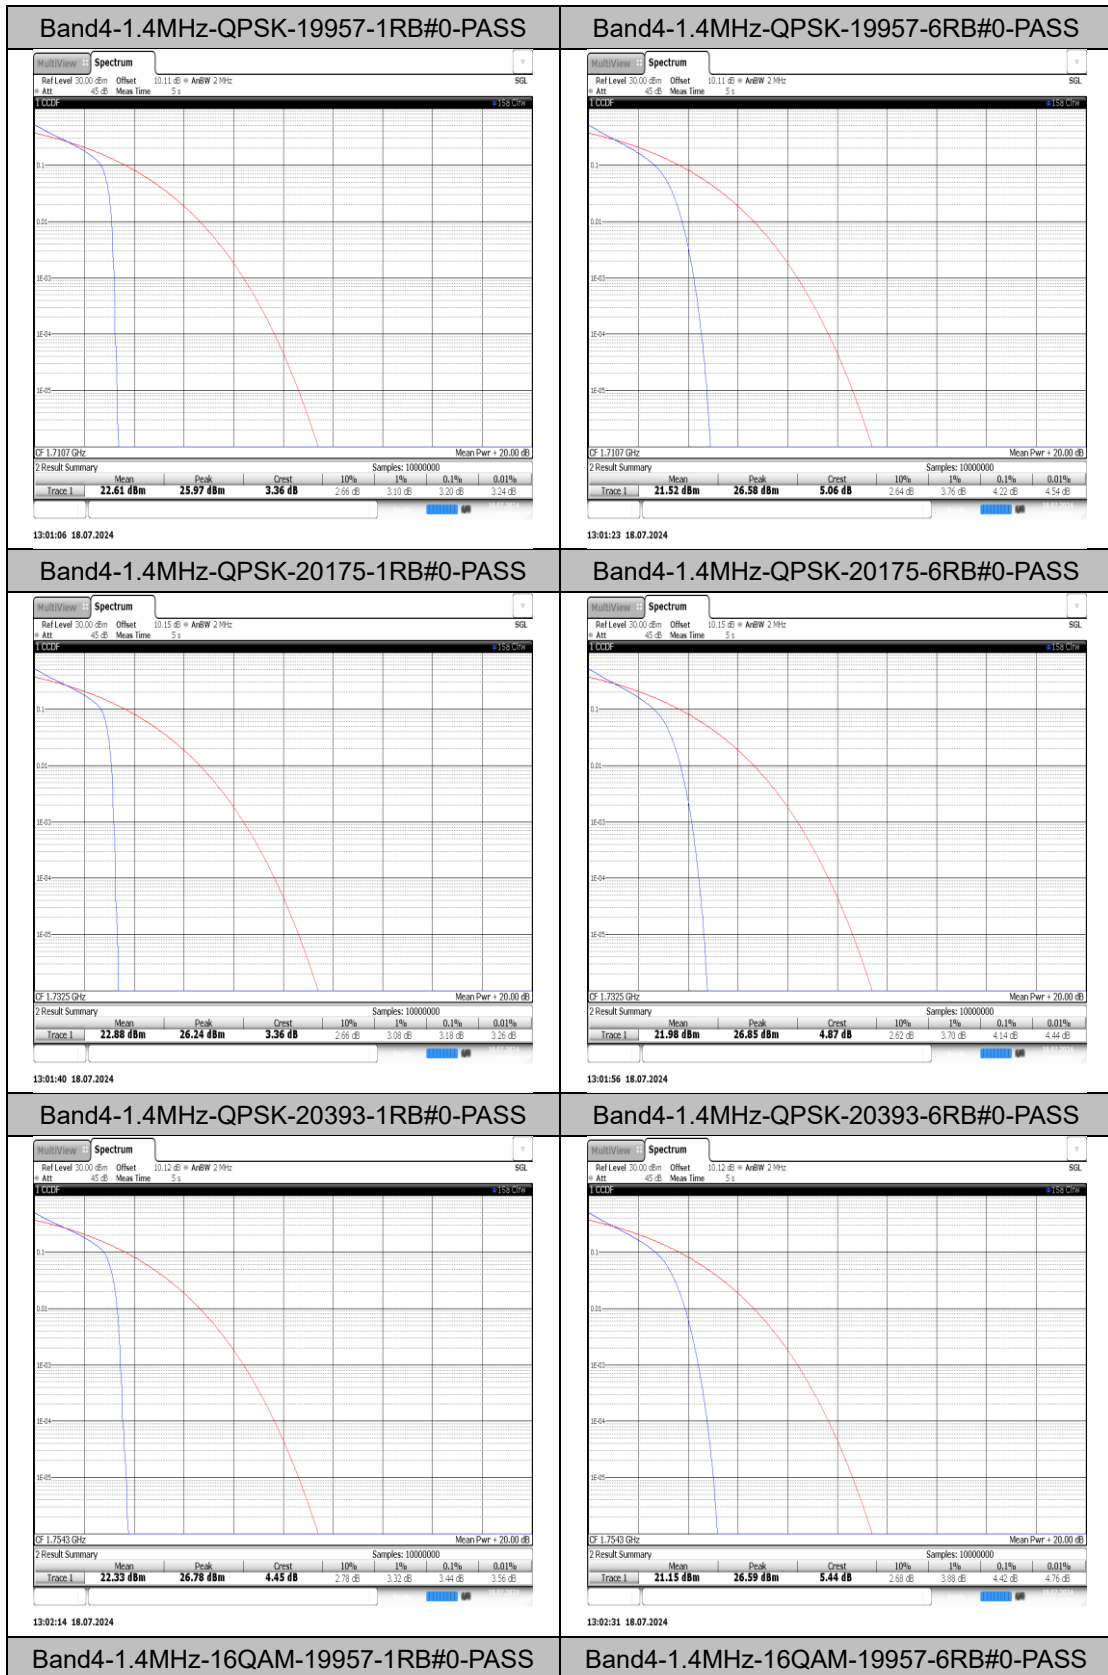

Test Graphs