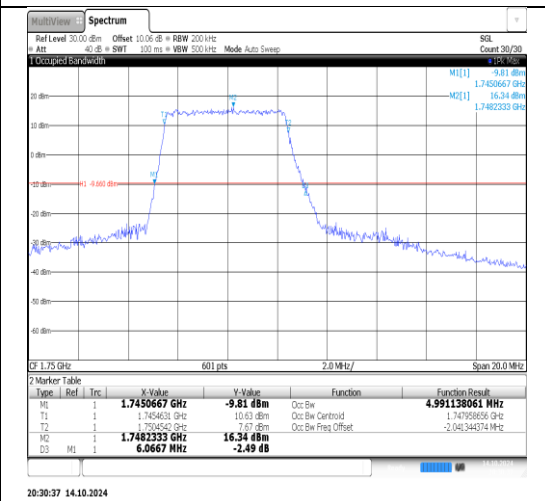

Band4-10MHz-16QAM-20350-27RB#0-PASS

Band4-15MHz-QPSK-20025-75RB#0-PASS