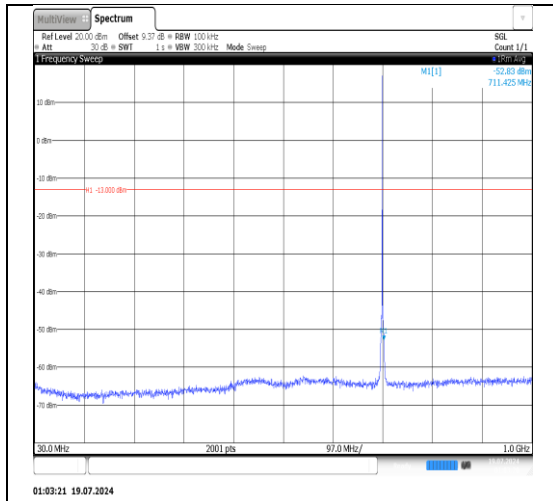

Band12-1.4MHz-16QAM-23095-1RB#5-3000~10000-PASS