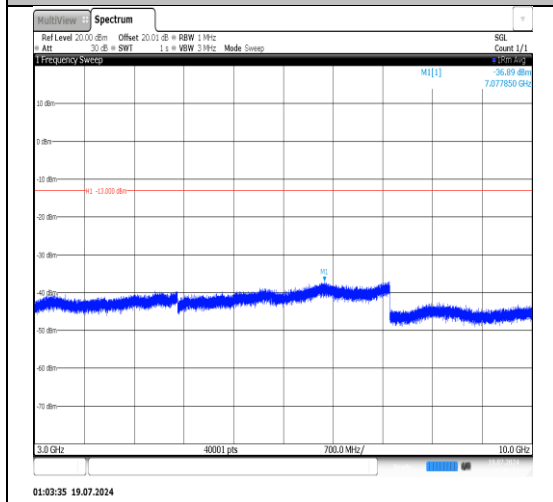

Band12-1.4MHz-16QAM-23095-6RB#0-3000~10000-PASS

Band12-1.4MHz-16QAM-23095-1RB#5-30~1000-PASS

Band12-1.4MHz-16QAM-23095-1RB#5-1000~3000-PASS

**Band12-1.4MHz-16QAM-23095-1RB#5-3000~10000-PASS**

**Band12-1.4MHz-16QAM-23173-1RB#0-30~1000-PASS**