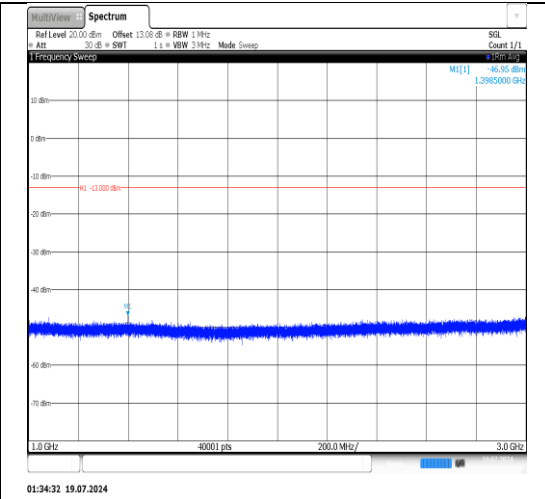

Band12-3MHz-QPSK-23025-15RB#0-
30~1000-PASS