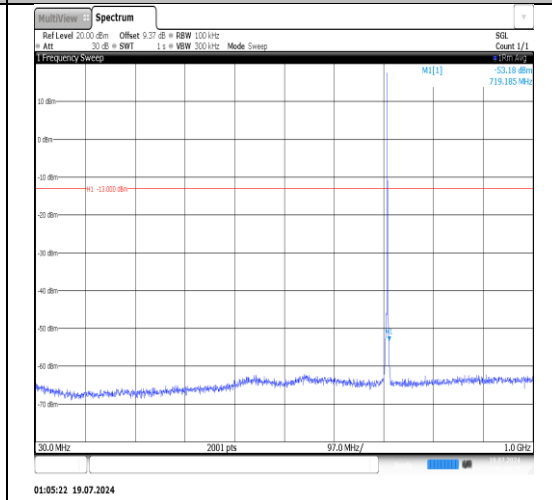

Band12-1.4MHz-16QAM-23173-1RB#5-3000~10000-PASS