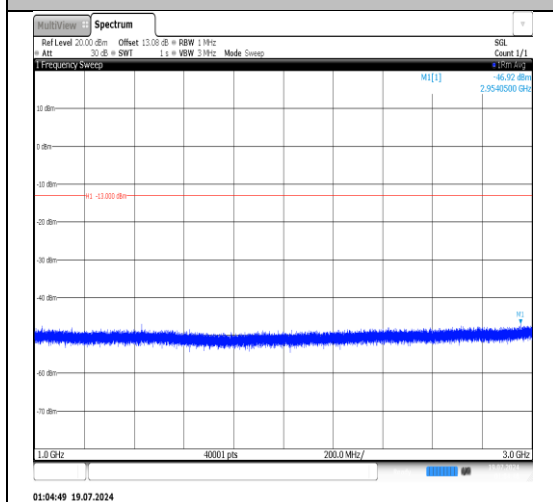

Band12-1.4MHz-16QAM-23173-6RB#0-30~1000-PASS