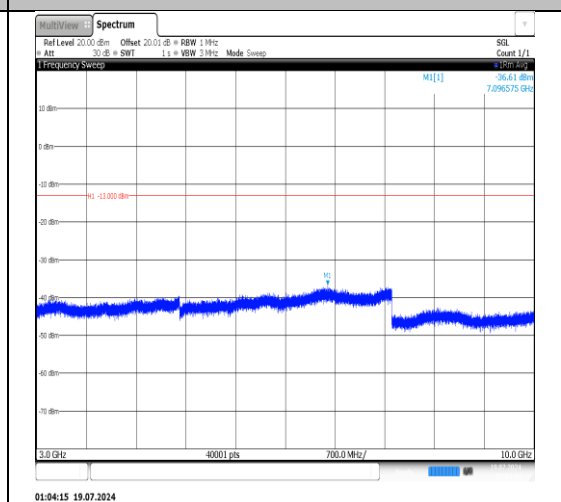

Band12-1.4MHz-16QAM-23095-1RB#5-1000~3000-PASS