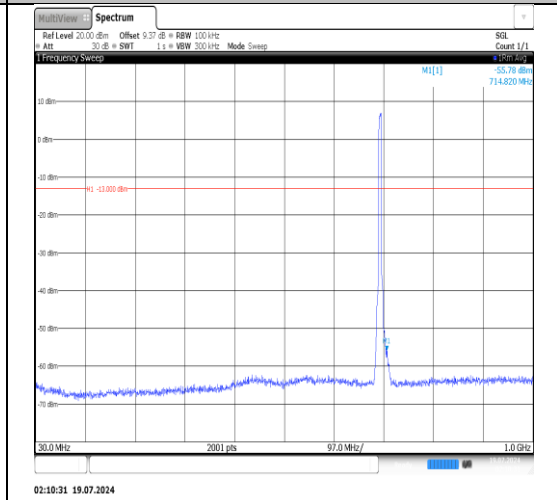

Band12-5MHz-QPSK-23035-25RB#0-1000~3000-PASS

Band12-5MHz-QPSK-23035-25RB#0-3000~10000-PASS