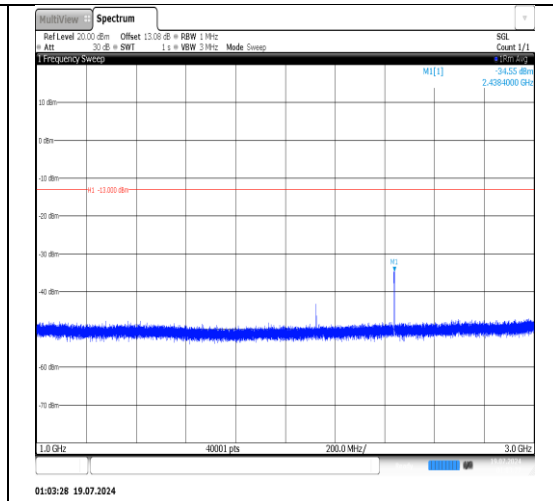

Band12-1.4MHz-16QAM-23095-6RB#0-3000~10000-PASS

Band12-1.4MHz-16QAM-23095-1RB#5-30~1000-PASS

Band12-1.4MHz-16QAM-23095-1RB#5-1000~3000-PASS

**Band12-1.4MHz-16QAM-23095-1RB#5-3000~10000-PASS**

**Band12-1.4MHz-16QAM-23173-1RB#0-30~1000-PASS**