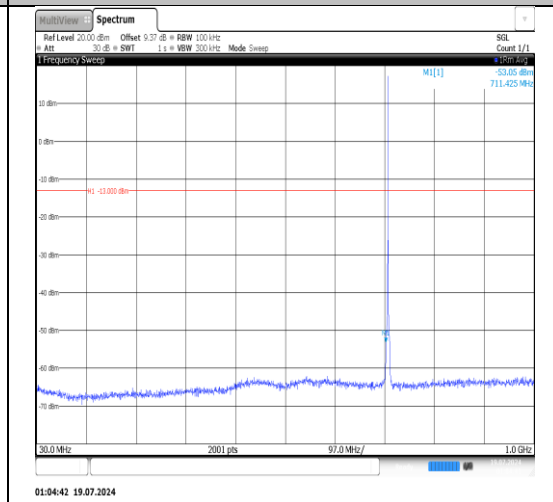

Band12-1.4MHz-16QAM-23173-1RB#0-3000~10000-PASS