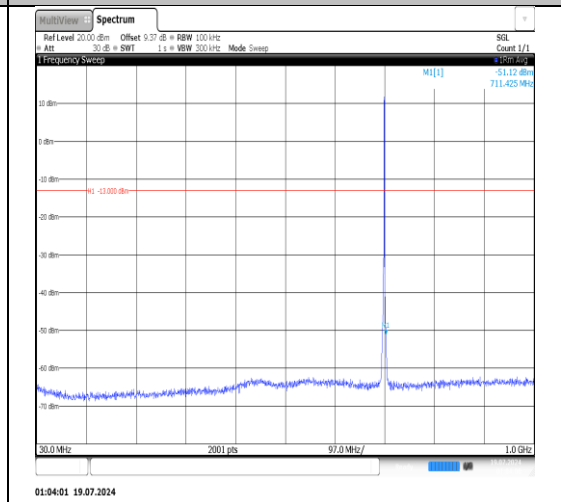

Band12-1.4MHz-16QAM-23095-1RB#0-30~1000-PASS

Band12-1.4MHz-16QAM-23095-1RB#0-1000~3000-PASS

Band12-1.4MHz-16QAM-23095-1RB#0-3000~10000-PASS

Band12-1.4MHz-16QAM-23095-6RB#0-30~1000-PASS

Band12-1.4MHz-16QAM-23095-6RB#0-1000~3000-PASS