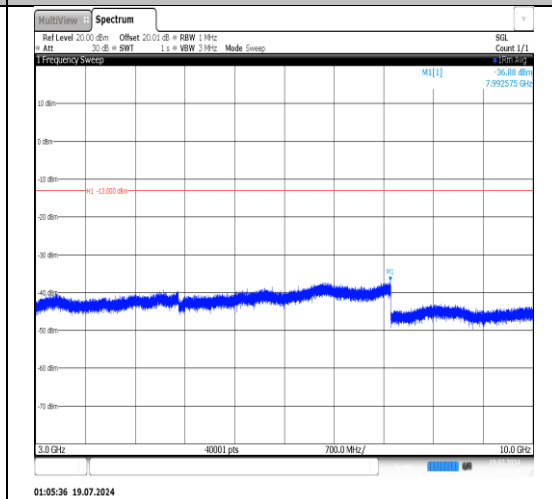

Band12-1.4MHz-16QAM-23173-1RB#5-30~1000-PASS

Band12-1.4MHz-16QAM-23173-1RB#5-1000~3000-PASS

Band12-1.4MHz-16QAM-23173-1RB#5-3000~10000-PASS

Band12-3MHz-QPSK-23025-1RB#0-30~1000-PASS

Band12-3MHz-QPSK-23025-1RB#0-1000~3000-PASS