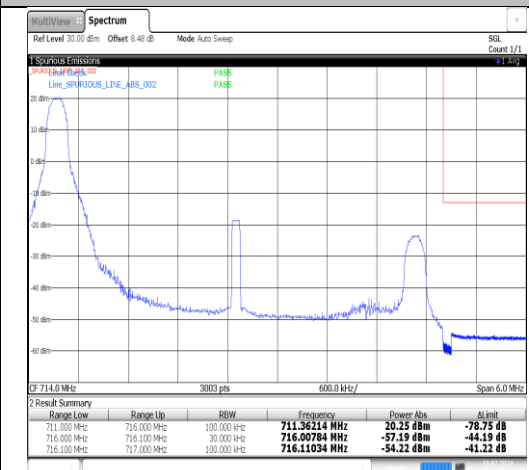

02:08:17 19.07.2024

Band12-5MHz-16QAM-23155-25RB#0-PASS

Band12-5MHz-16QAM-23155-1RB#24-PASS