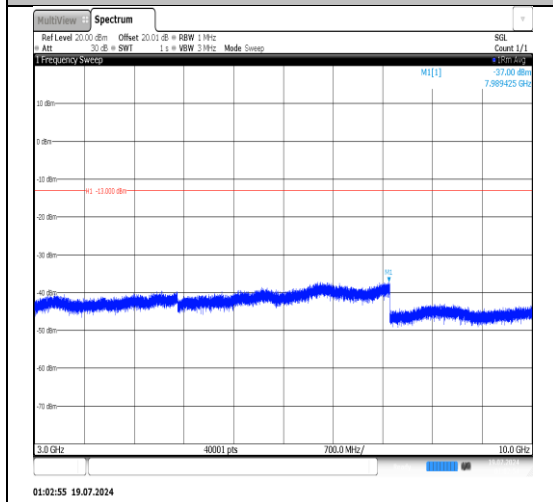

Band12-1.4MHz-16QAM-23095-1RB#0-30~1000-PASS

Band12-1.4MHz-16QAM-23095-1RB#0-1000~3000-PASS

Band12-1.4MHz-16QAM-23095-1RB#0-3000~10000-PASS

Band12-1.4MHz-16QAM-23095-6RB#0-30~1000-PASS

Band12-1.4MHz-16QAM-23095-6RB#0-1000~3000-PASS