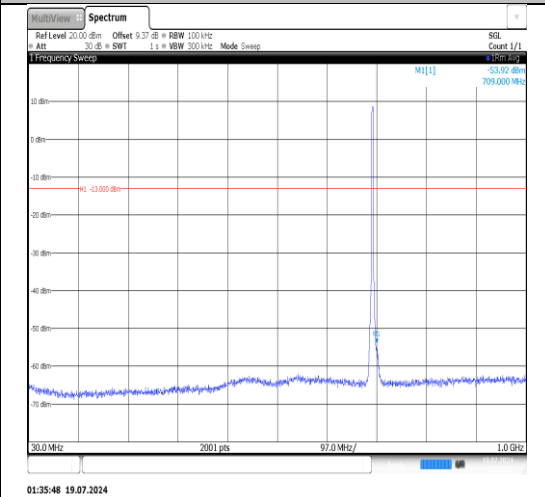

Band12-3MHz-QPSK-23025-15RB#0-
3000~10000-PASS