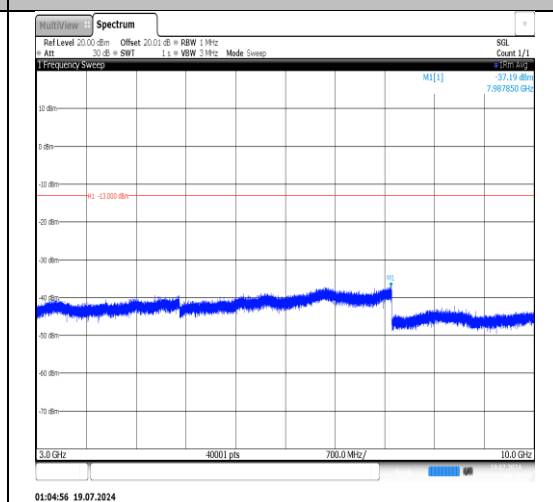

Band12-1.4MHz-16QAM-23173-6RB#0-1000~3000-PASS