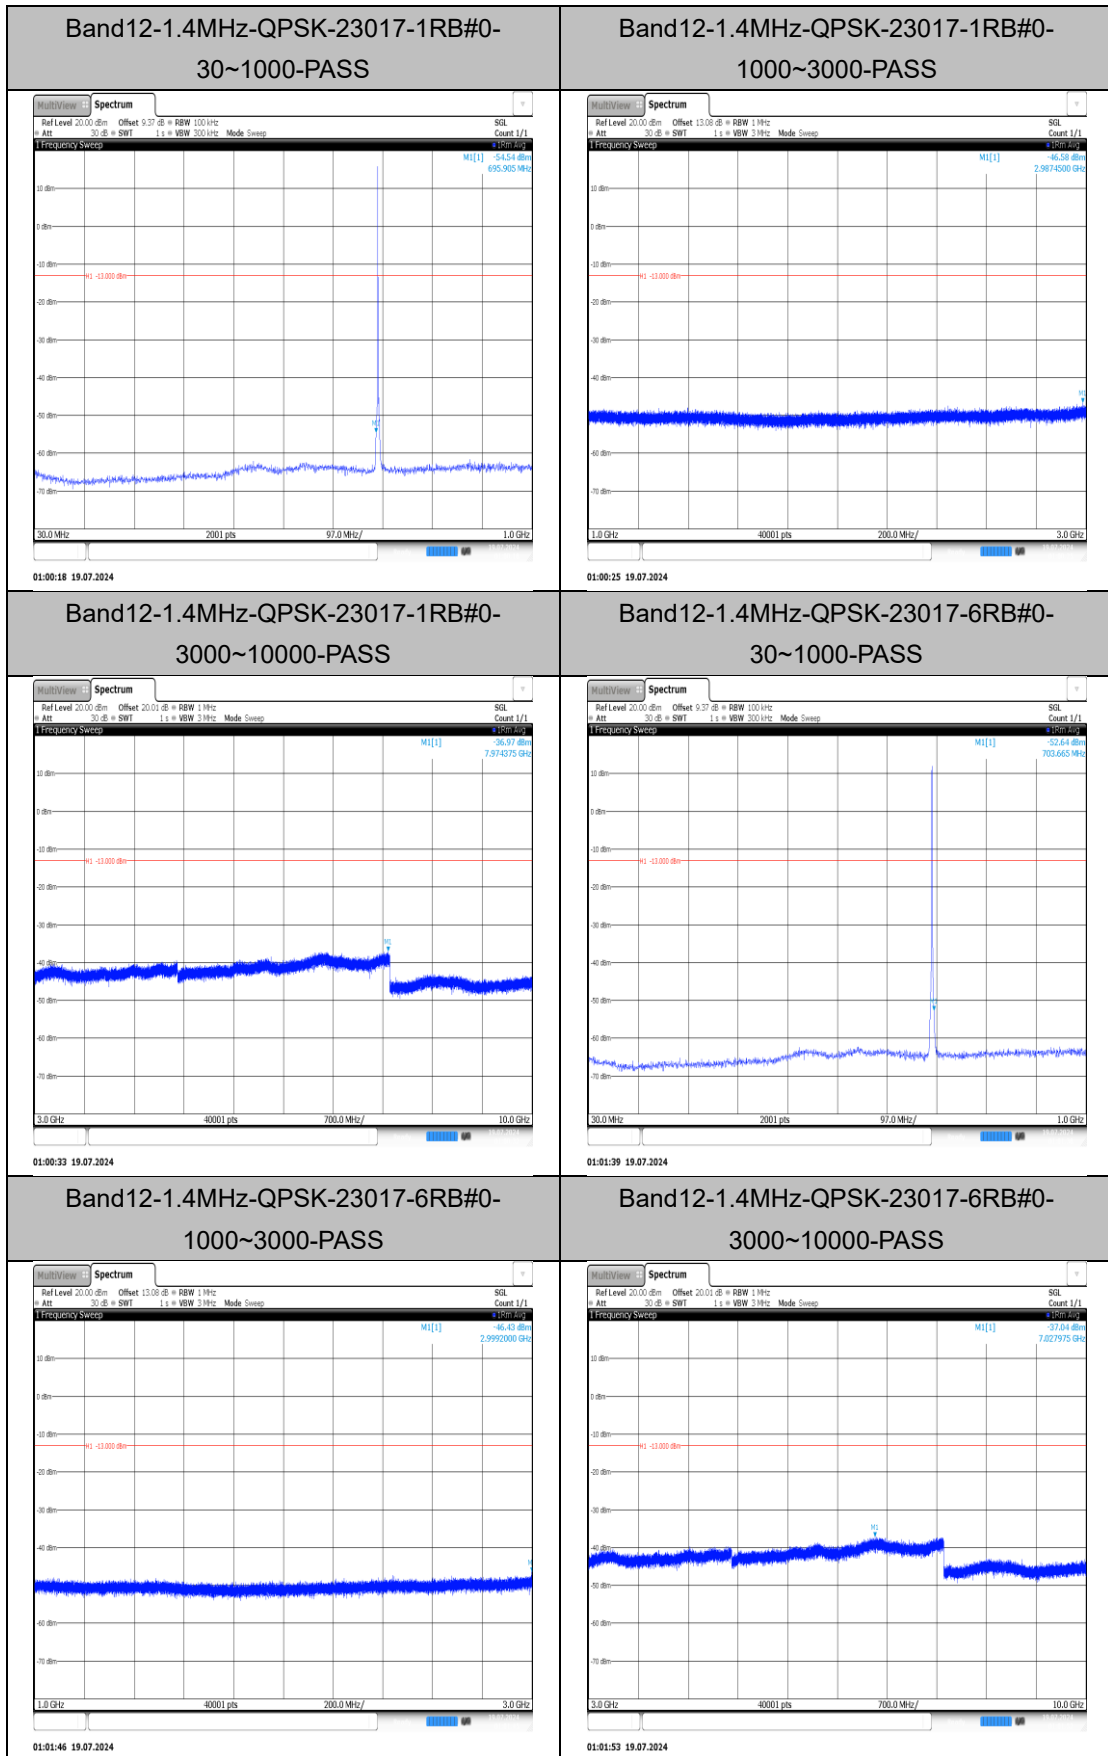

Band12-1.4MHz-QPSK-23017-1RB#5-
30~1000-PASS

Test Graphs