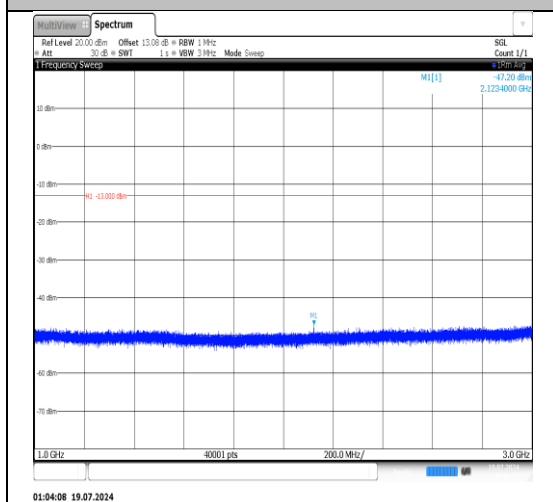

Band12-1.4MHz-16QAM-23095-1RB#5-30~1000-PASS