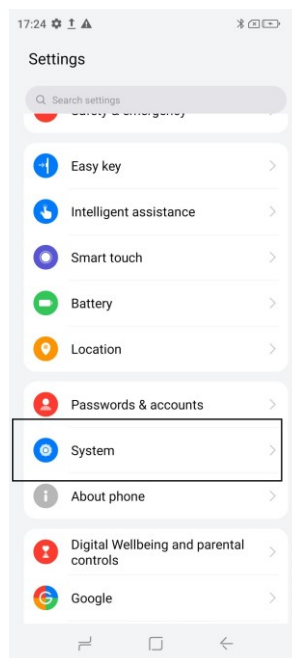

Electronic tags
Product Name: Smart Phone
Model: V20Pro

United States

FCC ID:2AX4YV20PRO

Check Label Information follow:

Step 1: click "setting";

Step 2: click "system";

Step 3: click "legal Information";

Step 1:

setting

Step 2

Step 3:

e-label: