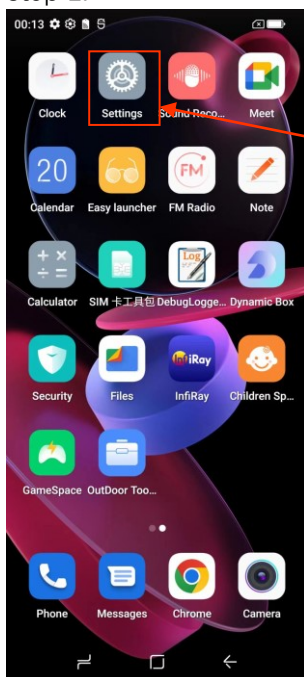

Electronic tags
Product Name: Smart Phone
Model: V20Pro

United States

FCC ID:2AX4YV20PRO

Check Label Information follow:

Step 1: click "setting";

Step 2: click "system";

Step 3: click "legal Information";

Step 1: