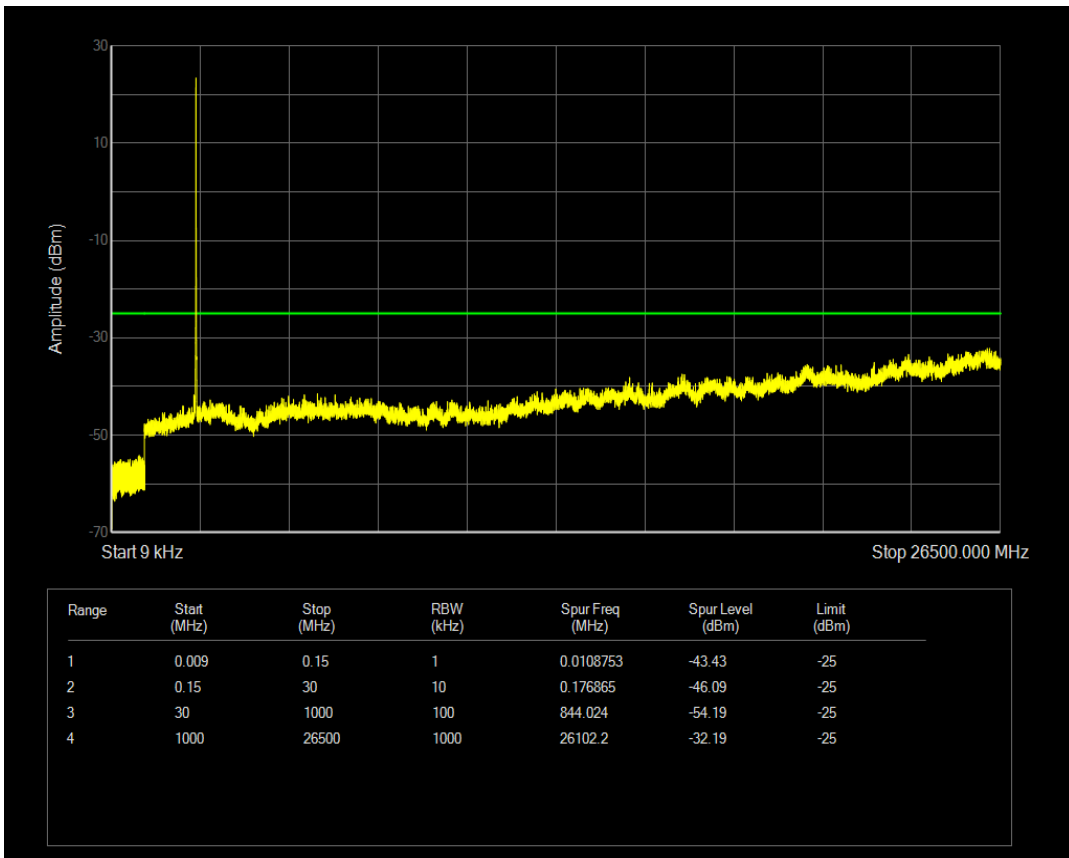

Band7 QAM16 BW=5MHz Channel=21100 RB Size=25 Position=#0

Band7 QPSK BW=5MHz Channel=21425 RB Size=1 Position=#0