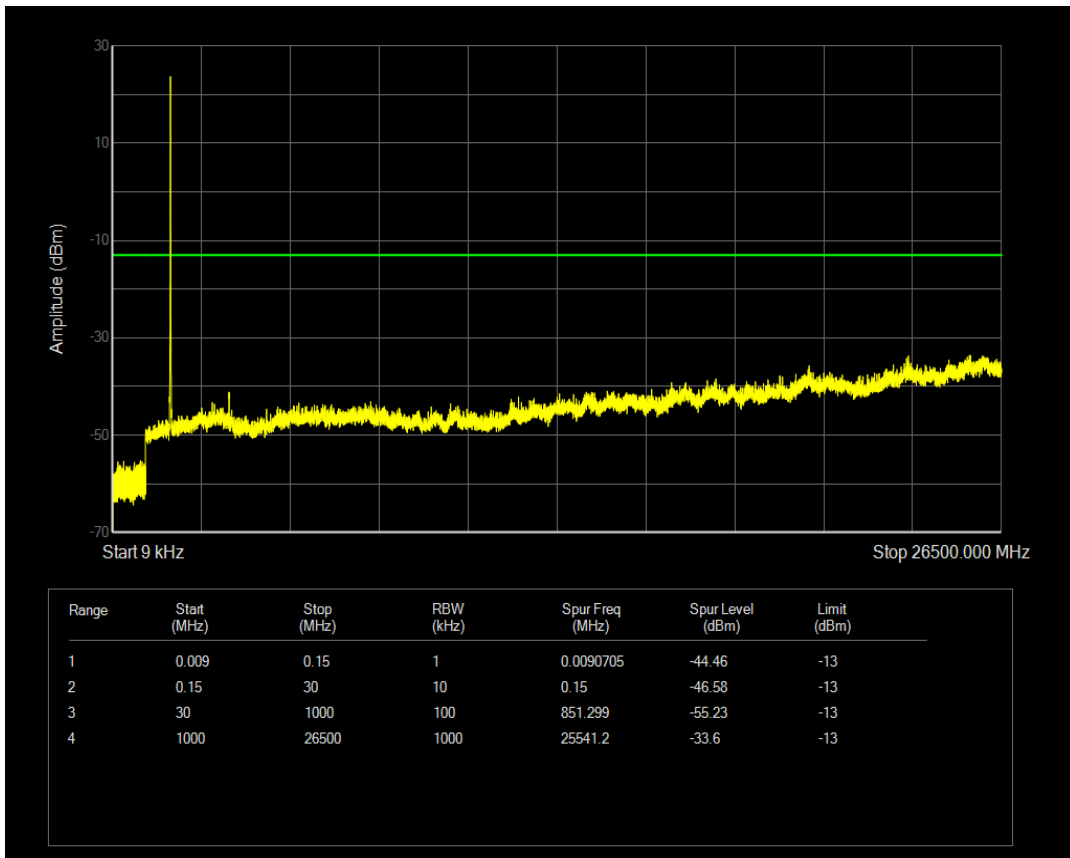

Band66 QPSK BW=5MHz Channel=132322 RB Size=25 Position=#0

Band66 QAM16 BW=5MHz Channel=132322 RB Size=1 Position=#0