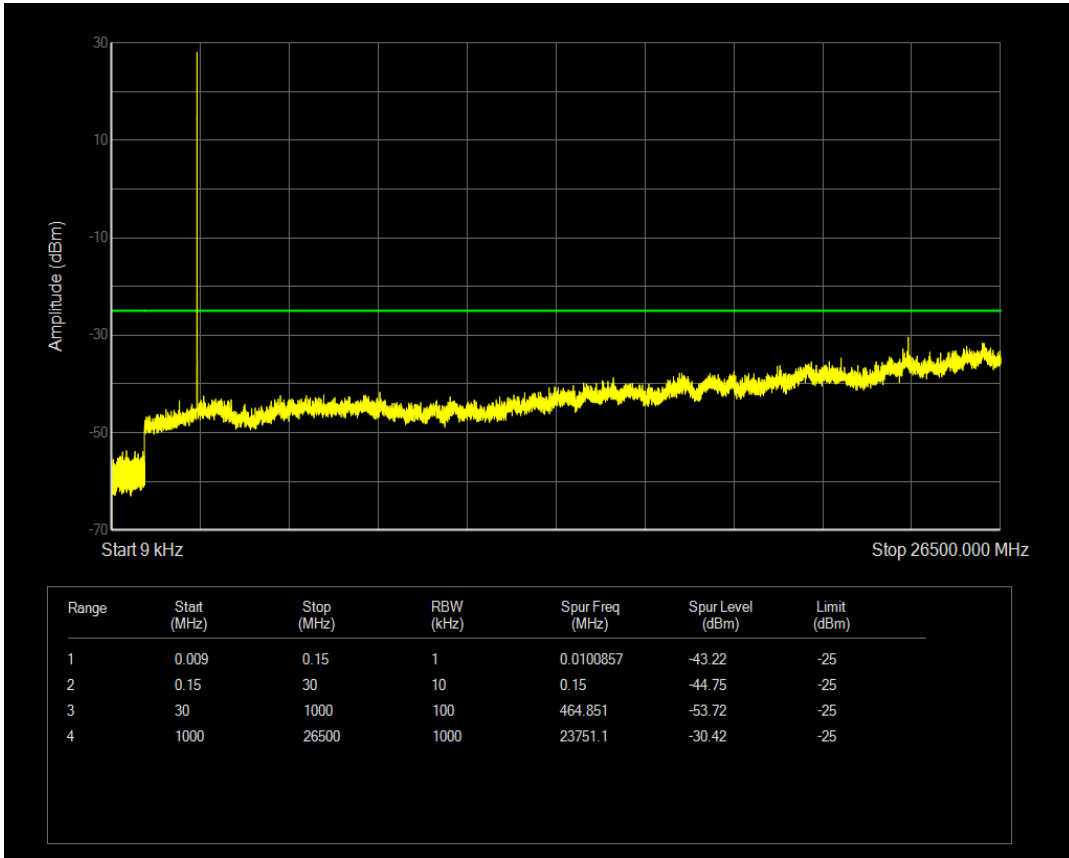

Band7 QPSK BW=5MHz Channel=21100 RB Size=1 Position=#0

Band7 QAM16 BW=5MHz Channel=21100 RB Size=1 Position=#0

Band7 QAM16 BW=5MHz Channel=21100 RB Size=25 Position=#0

Band7 QPSK BW=5MHz Channel=21425 RB Size=1 Position=#0

Band7 QPSK BW=5MHz Channel=21425 RB Size=25 Position=#0

Band7 QAM16 BW=5MHz Channel=21425 RB Size=1 Position=#0

Band7 QAM16 BW=5MHz Channel=21425 RB Size=25 Position=#0

Band7 QPSK BW=10MHz Channel=20800 RB Size=50 Position=#0