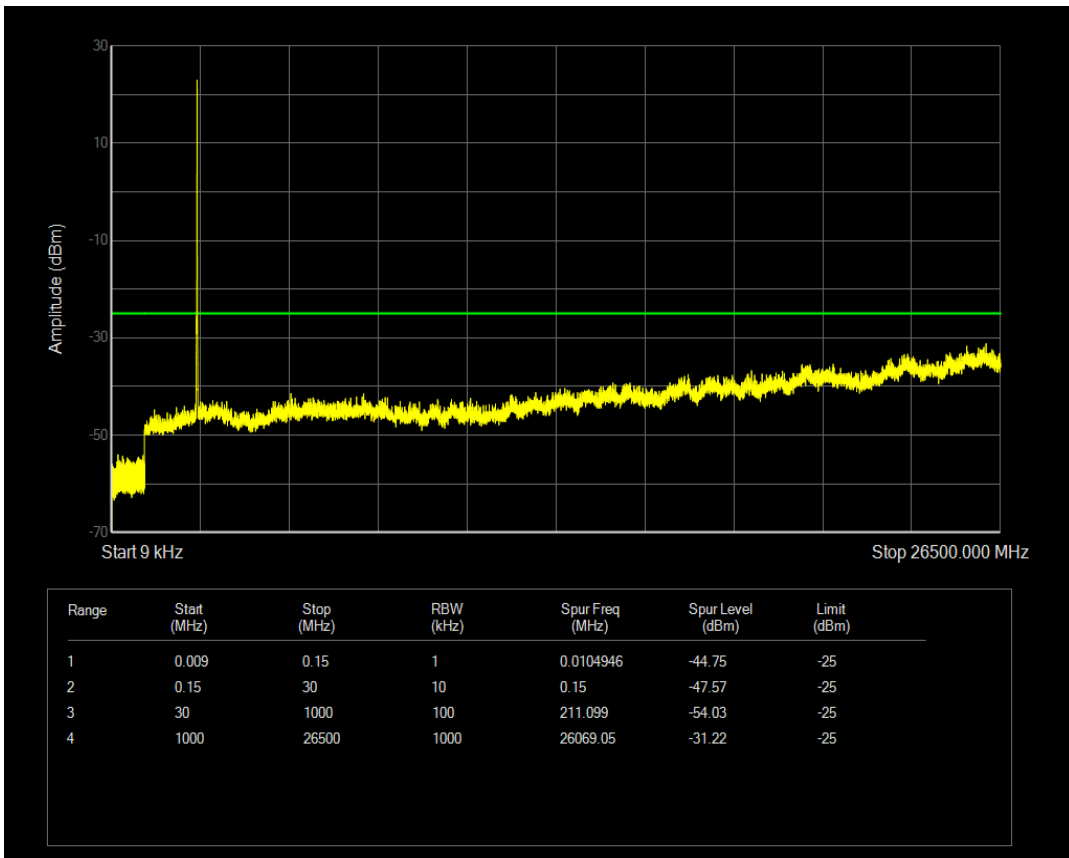

Band7 QPSK BW=5MHz Channel=21100 RB Size=1 Position=#0

Band7 QAM16 BW=5MHz Channel=21100 RB Size=1 Position=#0

Band7 QAM16 BW=5MHz Channel=21100 RB Size=25 Position=#0

Band7 QPSK BW=5MHz Channel=21425 RB Size=1 Position=#0

Band7 QPSK BW=5MHz Channel=21425 RB Size=25 Position=#0

Band7 QAM16 BW=5MHz Channel=21425 RB Size=1 Position=#0

Band7 QAM16 BW=5MHz Channel=21425 RB Size=25 Position=#0

Band7 QPSK BW=10MHz Channel=20800 RB Size=50 Position=#0