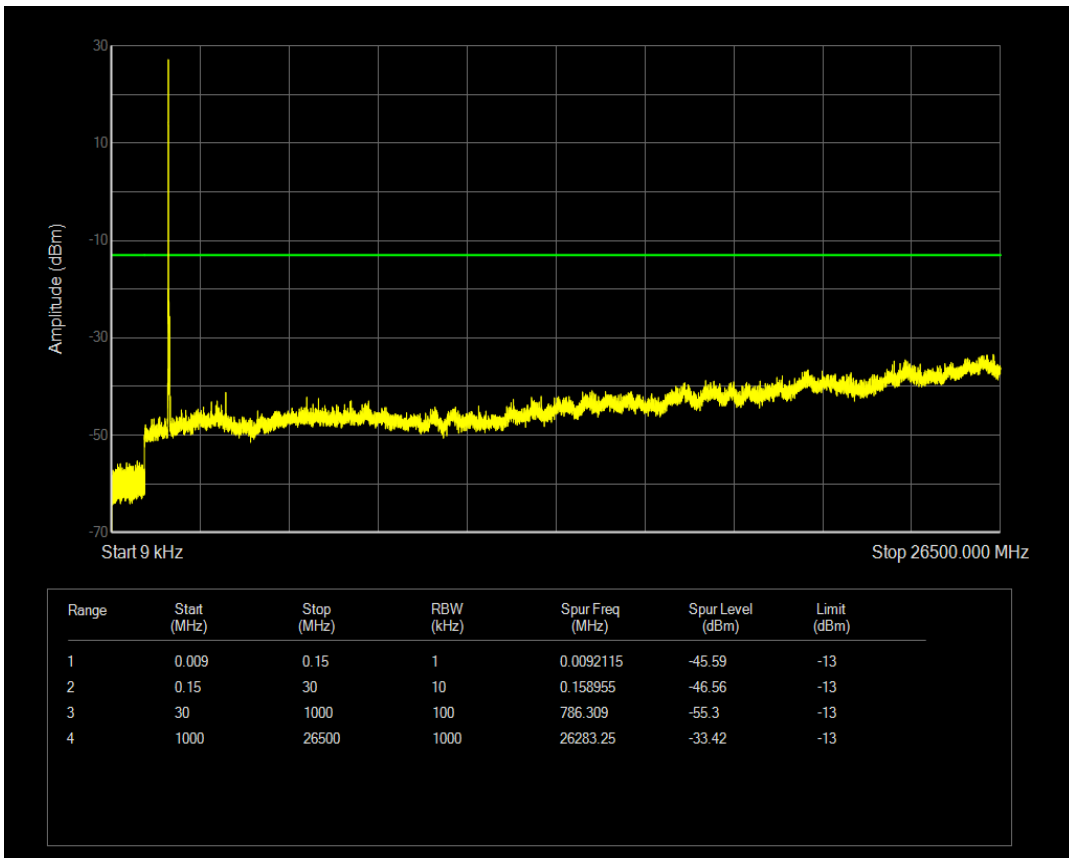

Band66 QPSK BW=20MHz Channel=132072 RB Size=1 Position=#0

Band66 QAM16 BW=15MHz Channel=132597 RB Size=75 Position=#0