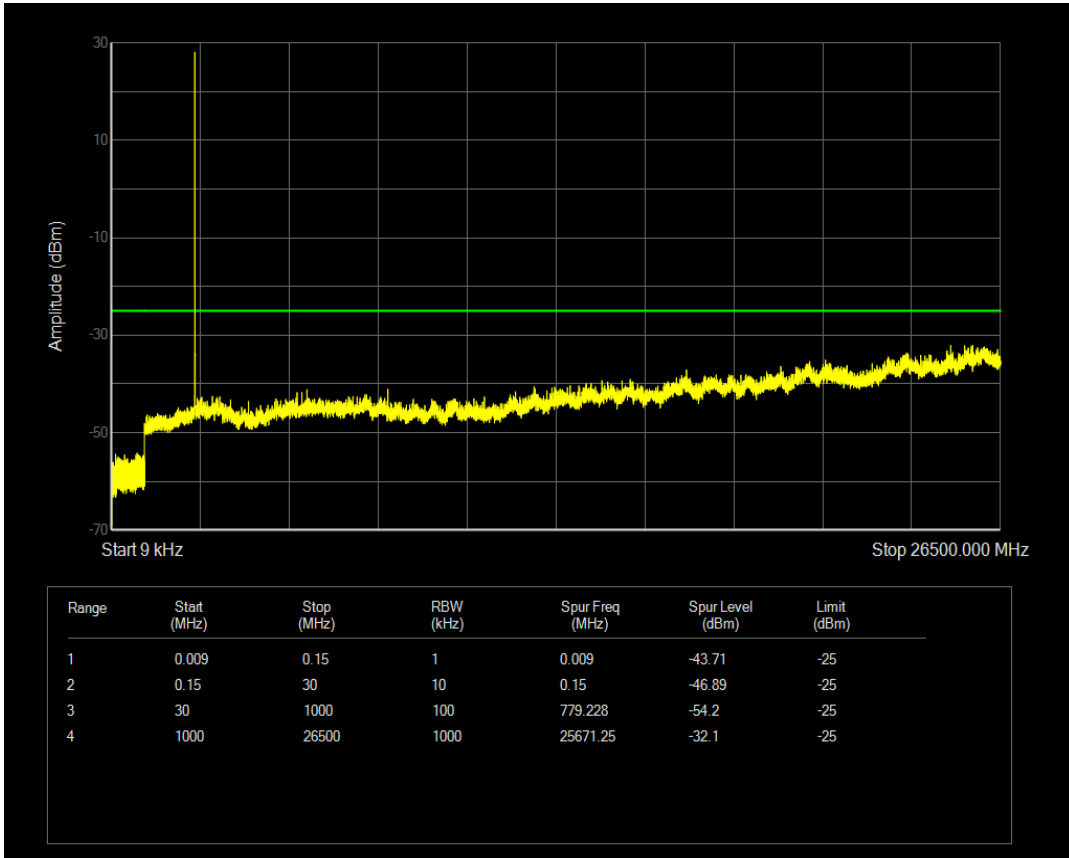

Band66 QPSK BW=20MHz Channel=132572 RB Size=100 Position=#0

Band66 QAM16 BW=20MHz Channel=132572 RB Size=100 Position=#0

Band66 QAM16 BW=20MHz Channel=132572 RB Size=1 Position=#0

Band7 QPSK BW=5MHz Channel=20775 RB Size=1 Position=#0