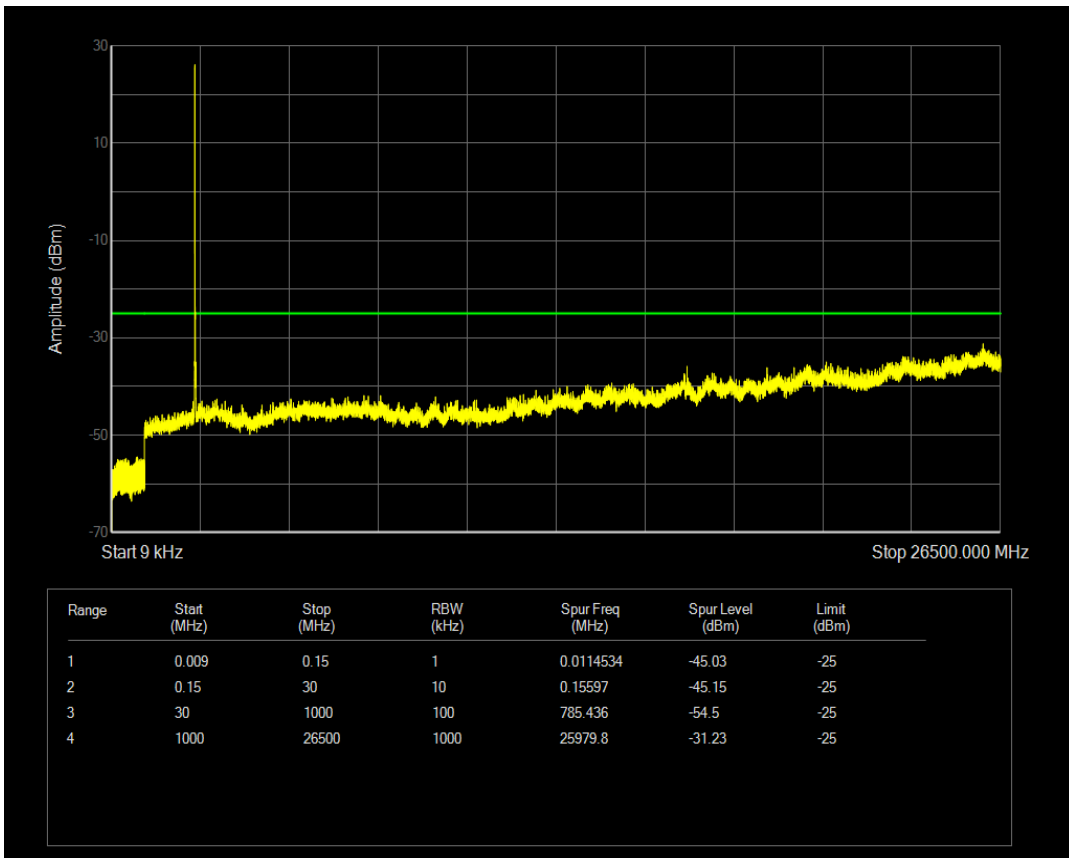

Band7 QAM16 BW=15MHz Channel=20825 RB Size=1 Position=#0

Band7 QPSK BW=15MHz Channel=21100 RB Size=1 Position=#0