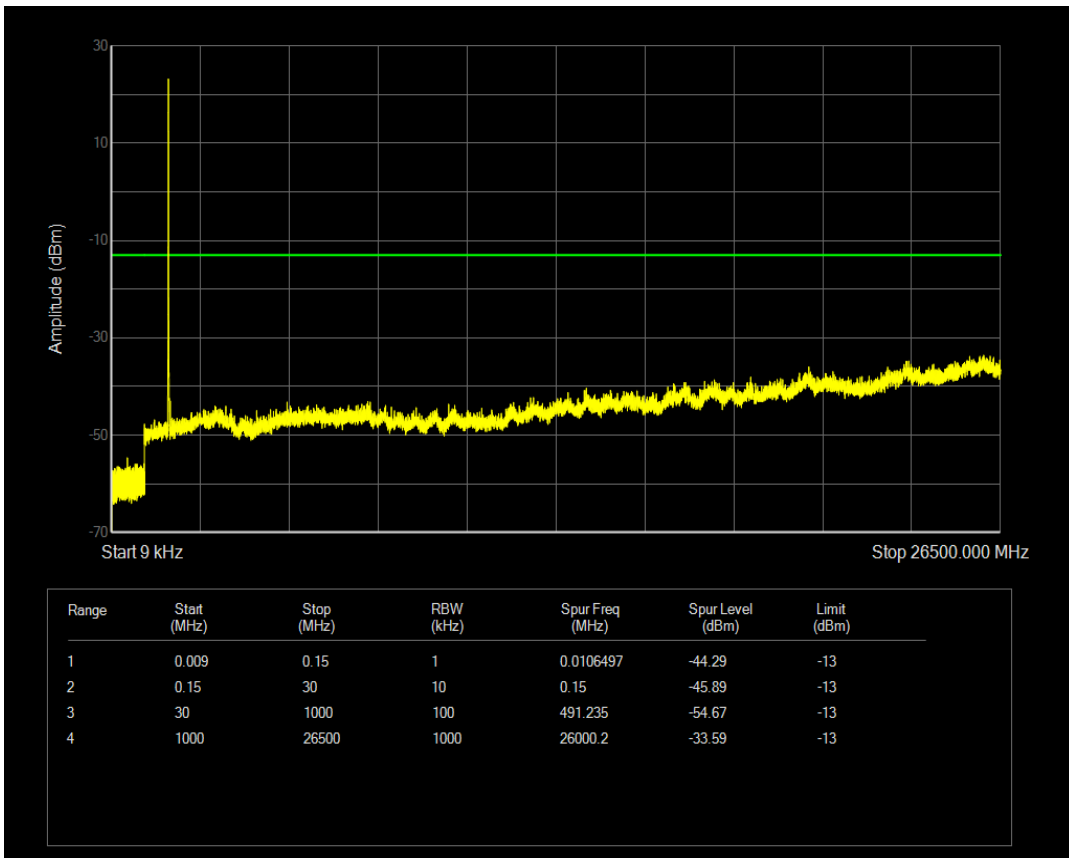

Band66 QAM16 BW=5MHz Channel=131997 RB Size=25 Position=#0

Band66 QPSK BW=5MHz Channel=132322 RB Size=1 Position=#0