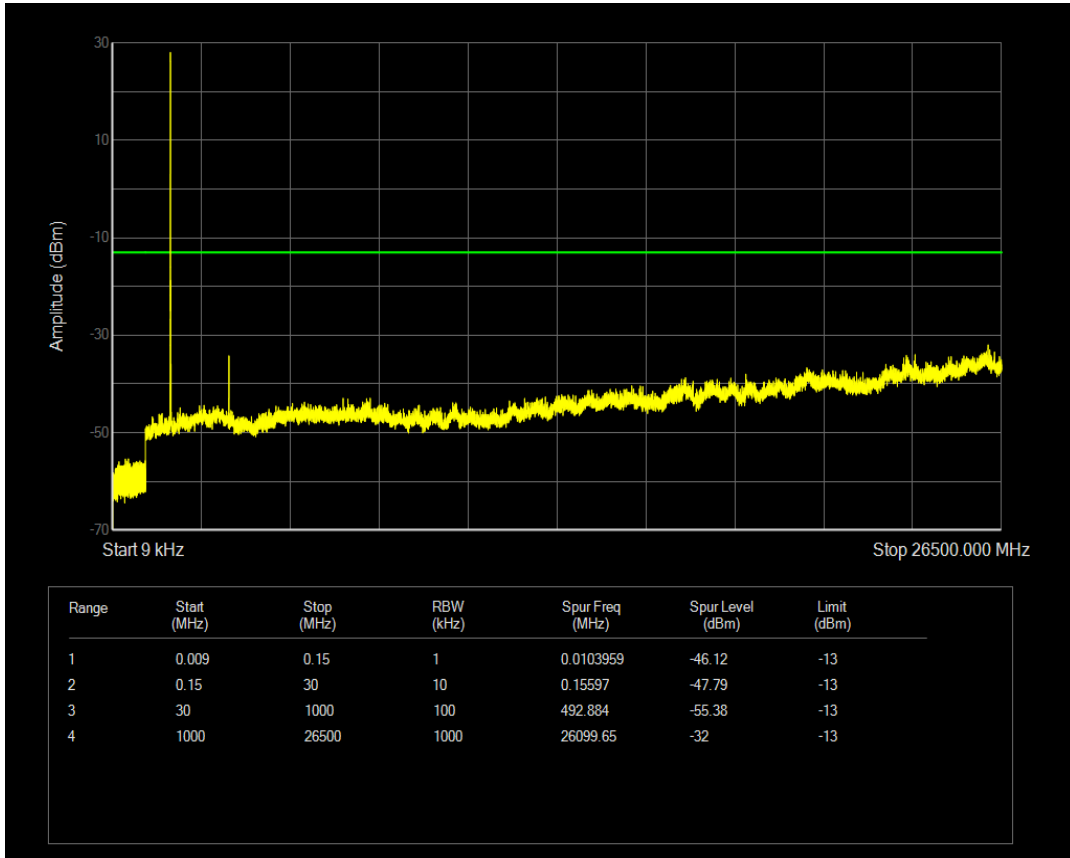

Band66 QPSK BW=5MHz Channel=131997 RB Size=25 Position=#0

Band66 QAM16 BW=5MHz Channel=131997 RB Size=1 Position=#0

Band66 QAM16 BW=5MHz Channel=131997 RB Size=25 Position=#0

Band66 QPSK BW=5MHz Channel=132322 RB Size=1 Position=#0