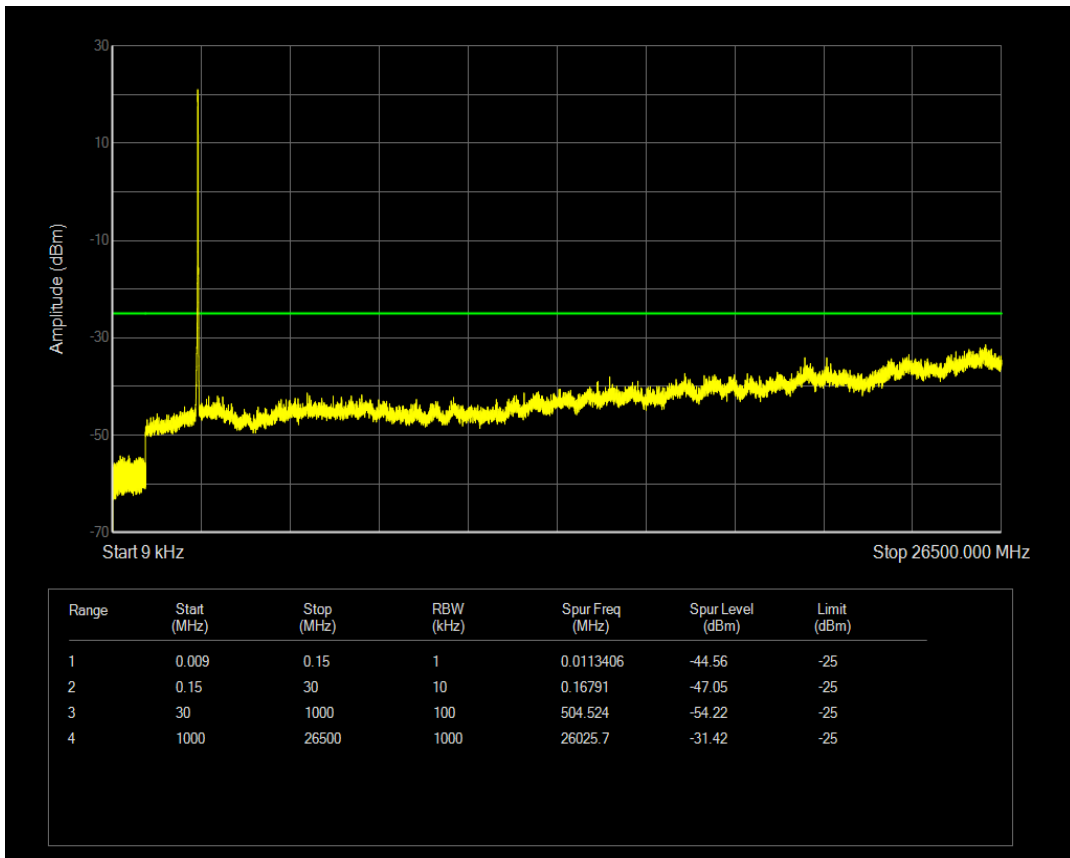

Band7 QAM16 BW=15MHz Channel=21375 RB Size=75 Position=#0

Band7 QPSK BW=20MHz Channel=20850 RB Size=100 Position=#0