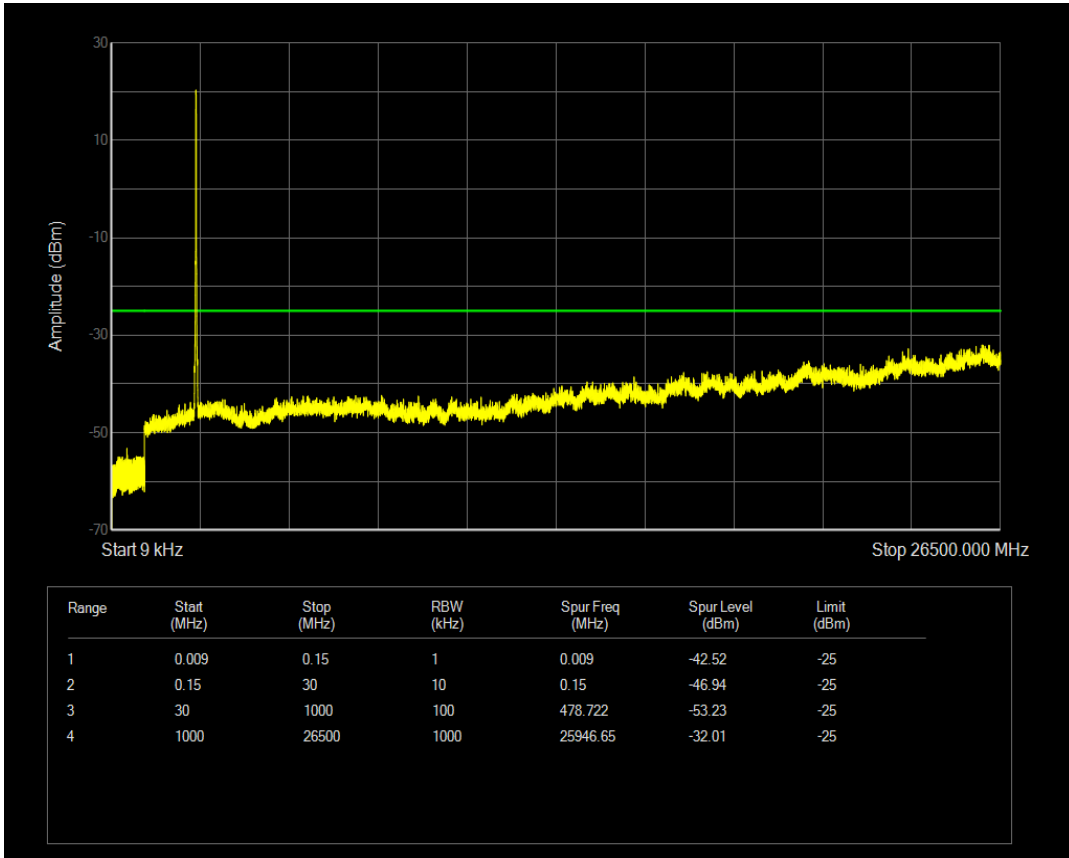

Band7 QPSK BW=15MHz Channel=20825 RB Size=75 Position=#0

Band7 QAM16 BW=15MHz Channel=20825 RB Size=75 Position=#0

Band7 QAM16 BW=15MHz Channel=20825 RB Size=1 Position=#0

Band7 QPSK BW=15MHz Channel=21100 RB Size=1 Position=#0

Band7 QAM16 BW=15MHz Channel=21100 RB Size=1 Position=#0

Band7 QPSK BW=15MHz Channel=21100 RB Size=75 Position=#0

Band7 QAM16 BW=15MHz Channel=21100 RB Size=75 Position=#0

Band7 QPSK BW=15MHz Channel=21375 RB Size=75 Position=#0