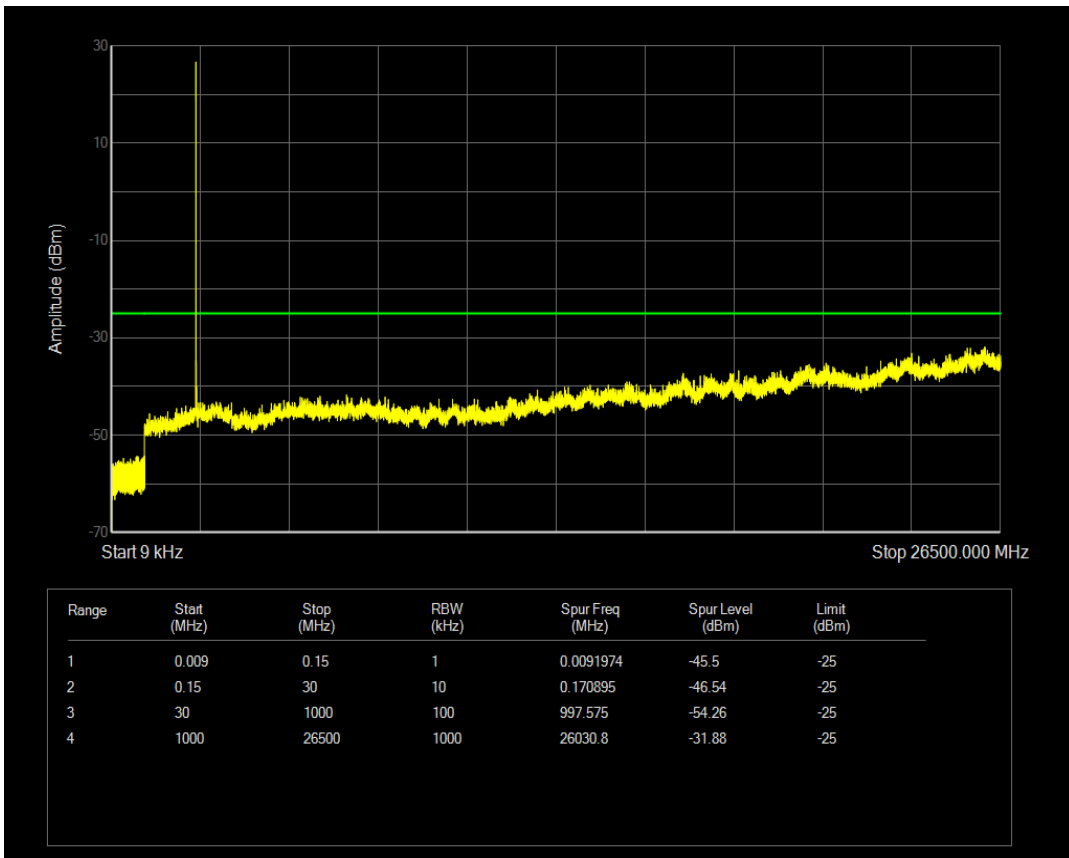

Band7 QPSK BW=5MHz Channel=21100 RB Size=1 Position=#0

Band7 QAM16 BW=5MHz Channel=21100 RB Size=1 Position=#0