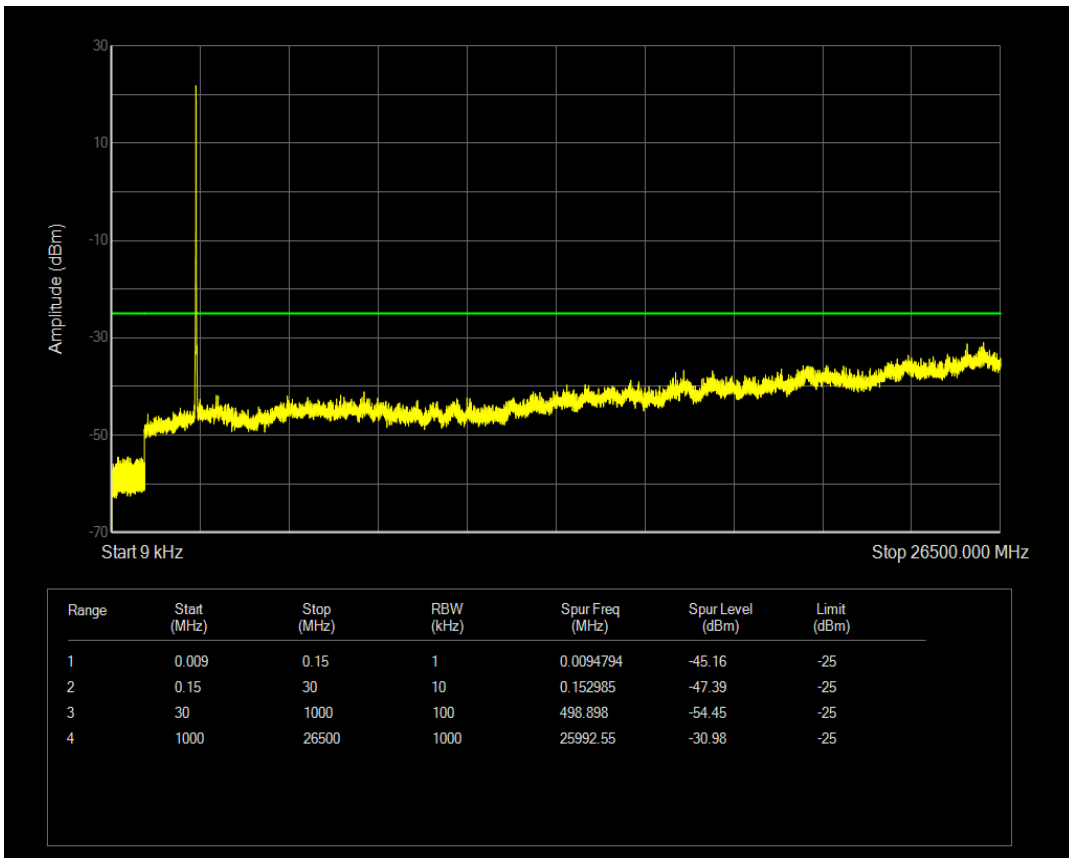

Band7 QPSK BW=10MHz Channel=20800 RB Size=1 Position=#0

Band7 QAM16 BW=10MHz Channel=20800 RB Size=1 Position=#0

Band7 QPSK BW=10MHz Channel=21100 RB Size=1 Position=#0

Band7 QAM16 BW=10MHz Channel=20800 RB Size=50 Position=#0

Band7 QPSK BW=10MHz Channel=21100 RB Size=50 Position=#0

Band7 QAM16 BW=10MHz Channel=21100 RB Size=50 Position=#0

Band7 QAM16 BW=10MHz Channel=21100 RB Size=1 Position=#0

Band7 QPSK BW=10MHz Channel=21400 RB Size=1 Position=#0