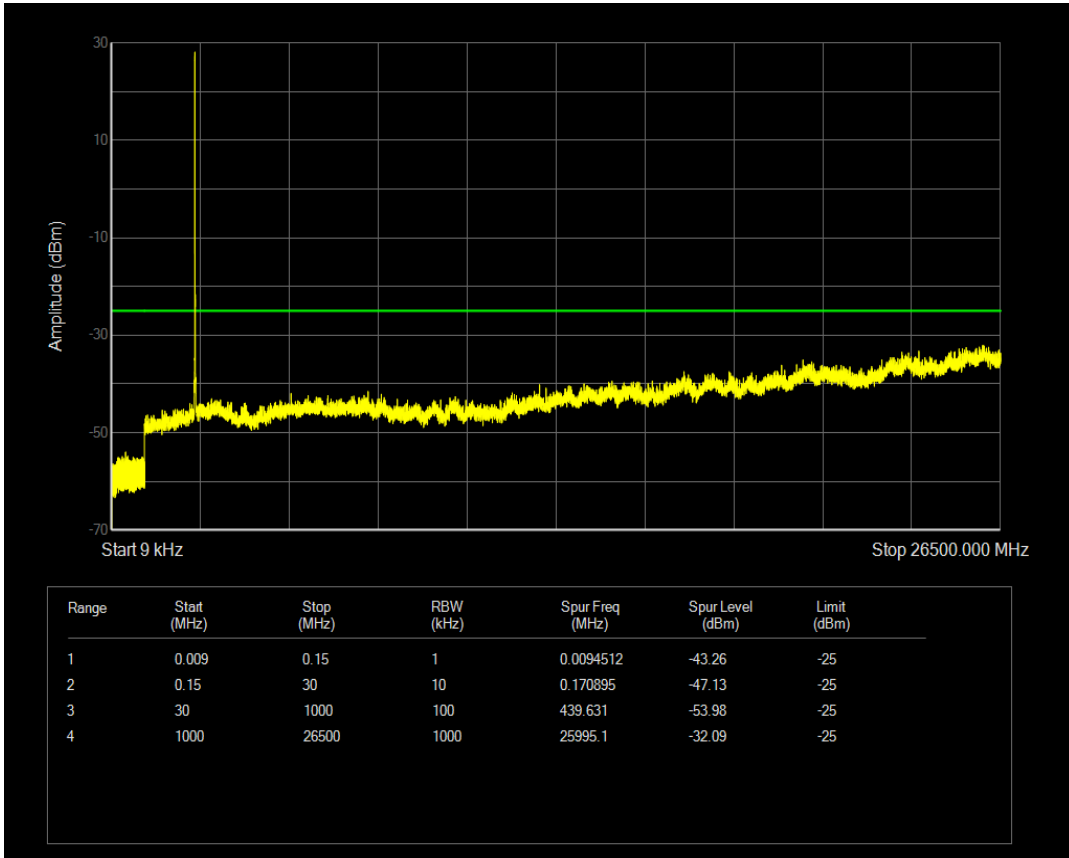

Band7 QPSK BW=10MHz Channel=21100 RB Size=50 Position=#0

Band7 QAM16 BW=10MHz Channel=21100 RB Size=50 Position=#0

Band7 QAM16 BW=10MHz Channel=21100 RB Size=1 Position=#0

Band7 QPSK BW=10MHz Channel=21400 RB Size=1 Position=#0

Band7 QPSK BW=10MHz Channel=21400 RB Size=50 Position=#0

Band7 QAM16 BW=10MHz Channel=21400 RB Size=1 Position=#0

Band7 QAM16 BW=10MHz Channel=21400 RB Size=50 Position=#0

Band7 QPSK BW=15MHz Channel=20825 RB Size=1 Position=#0

Band7 QPSK BW=15MHz Channel=20825 RB Size=75 Position=#0

Band7 QAM16 BW=15MHz Channel=20825 RB Size=75 Position=#0

Band7 QAM16 BW=15MHz Channel=20825 RB Size=1 Position=#0

Band7 QPSK BW=15MHz Channel=21100 RB Size=1 Position=#0