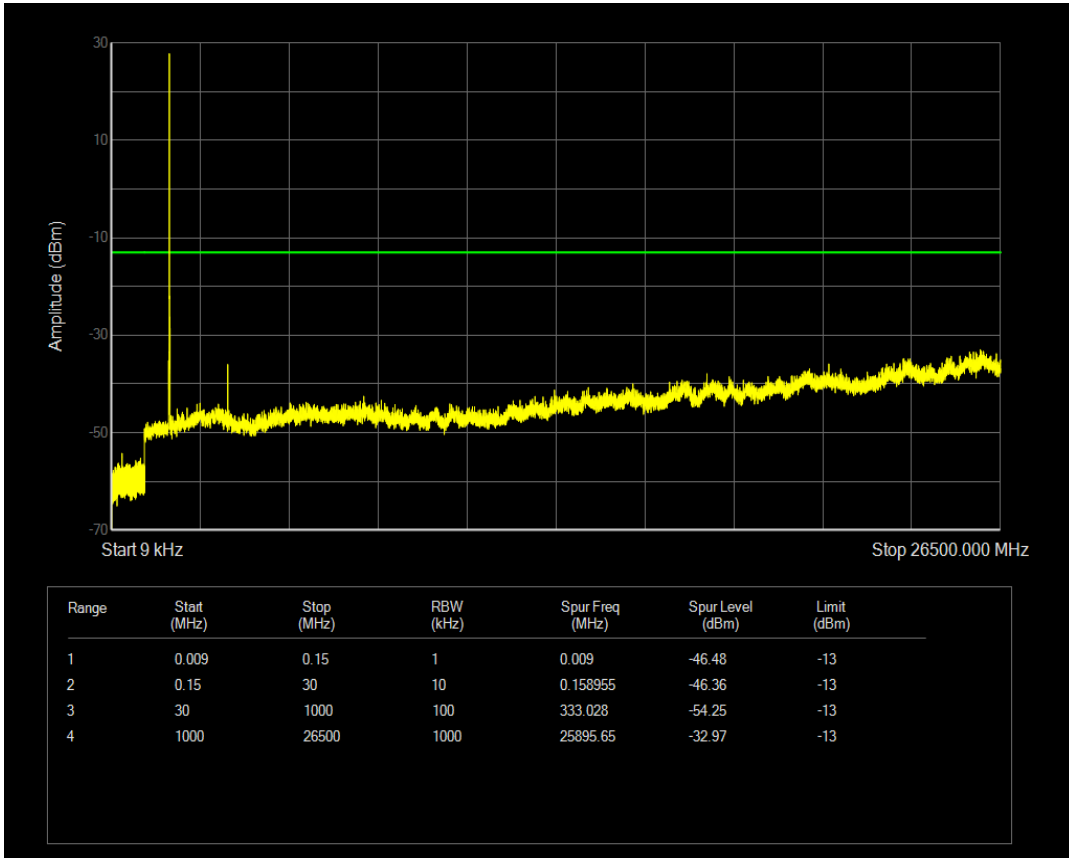

Band66 QAM16 BW=10MHz Channel=132322 RB Size=1 Position=#0

Band66 QAM16 BW=10MHz Channel=132322 RB Size=50 Position=#0