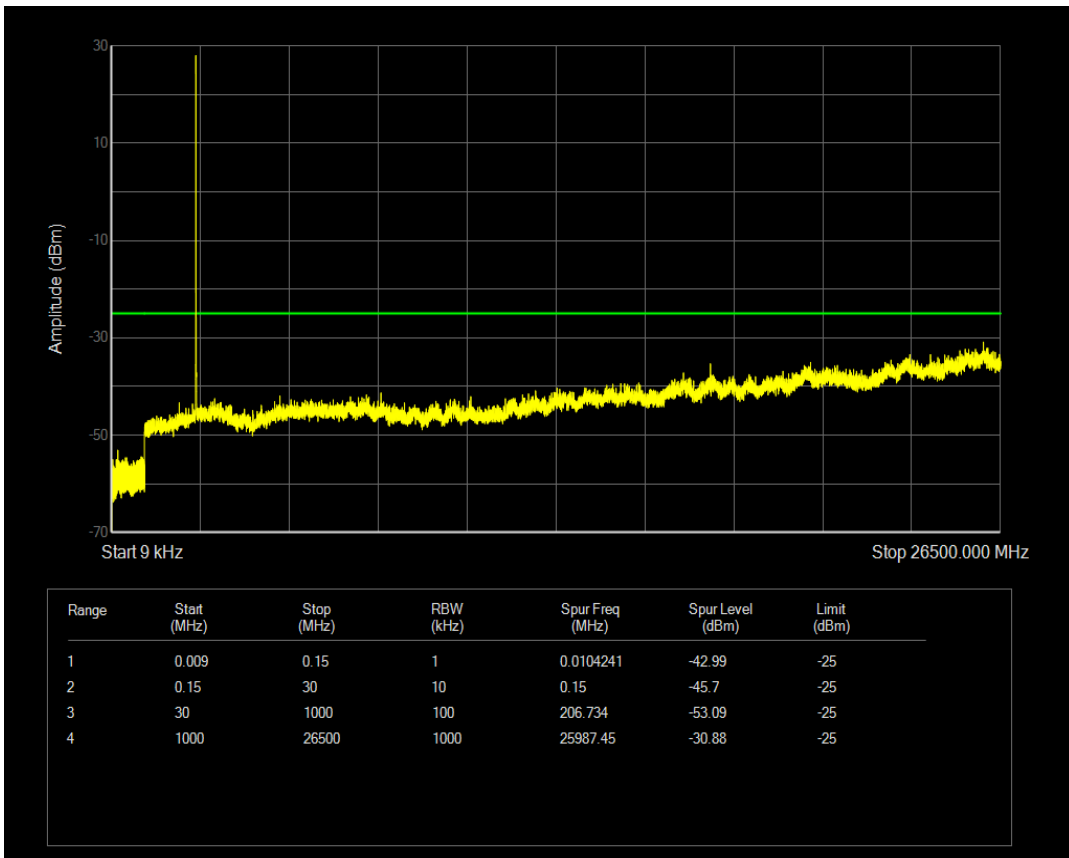

Band7 QPSK BW=10MHz Channel=20800 RB Size=1 Position=#0

Band7 QAM16 BW=10MHz Channel=20800 RB Size=1 Position=#0

Band7 QPSK BW=10MHz Channel=21100 RB Size=1 Position=#0

Band7 QAM16 BW=10MHz Channel=20800 RB Size=50 Position=#0

Band7 QPSK BW=10MHz Channel=21100 RB Size=50 Position=#0

Band7 QAM16 BW=10MHz Channel=21100 RB Size=50 Position=#0

Band7 QAM16 BW=10MHz Channel=21100 RB Size=1 Position=#0

Band7 QPSK BW=10MHz Channel=21400 RB Size=1 Position=#0