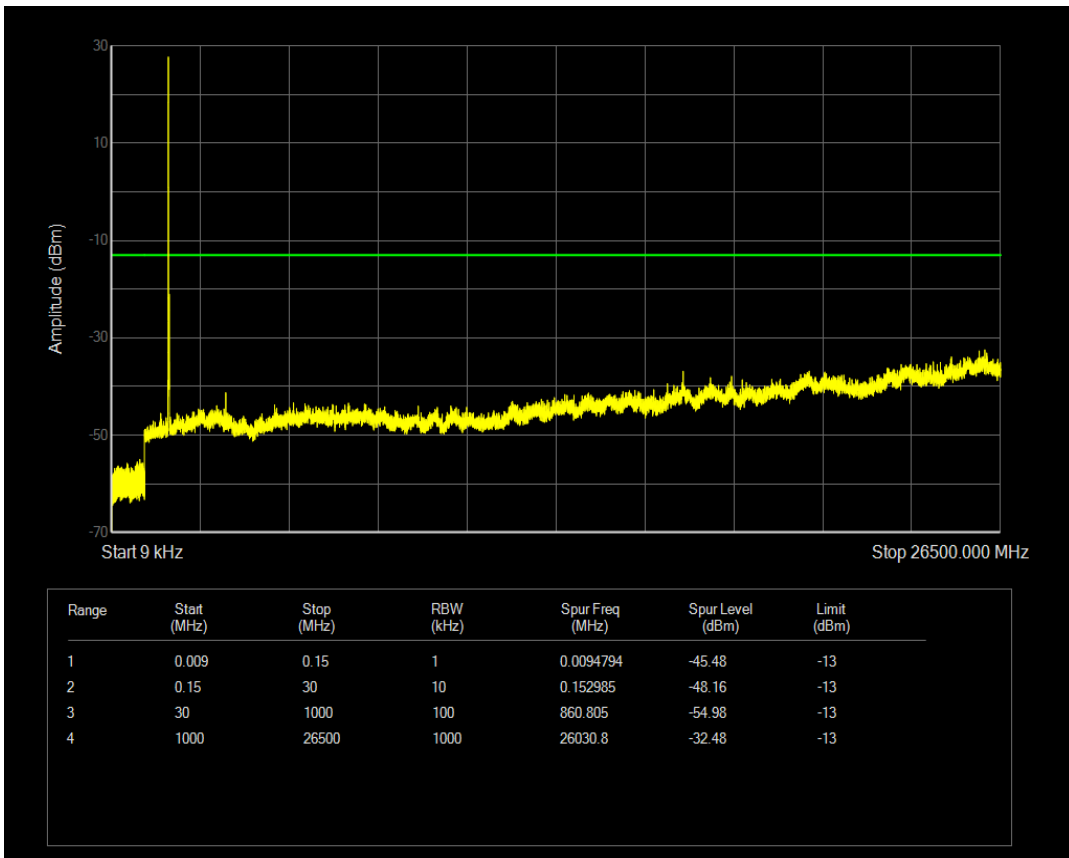

Band66 QPSK BW=15MHz Channel=132047 RB Size=1 Position=#0

Band66 QAM16 BW=15MHz Channel=132047 RB Size=1 Position=#0