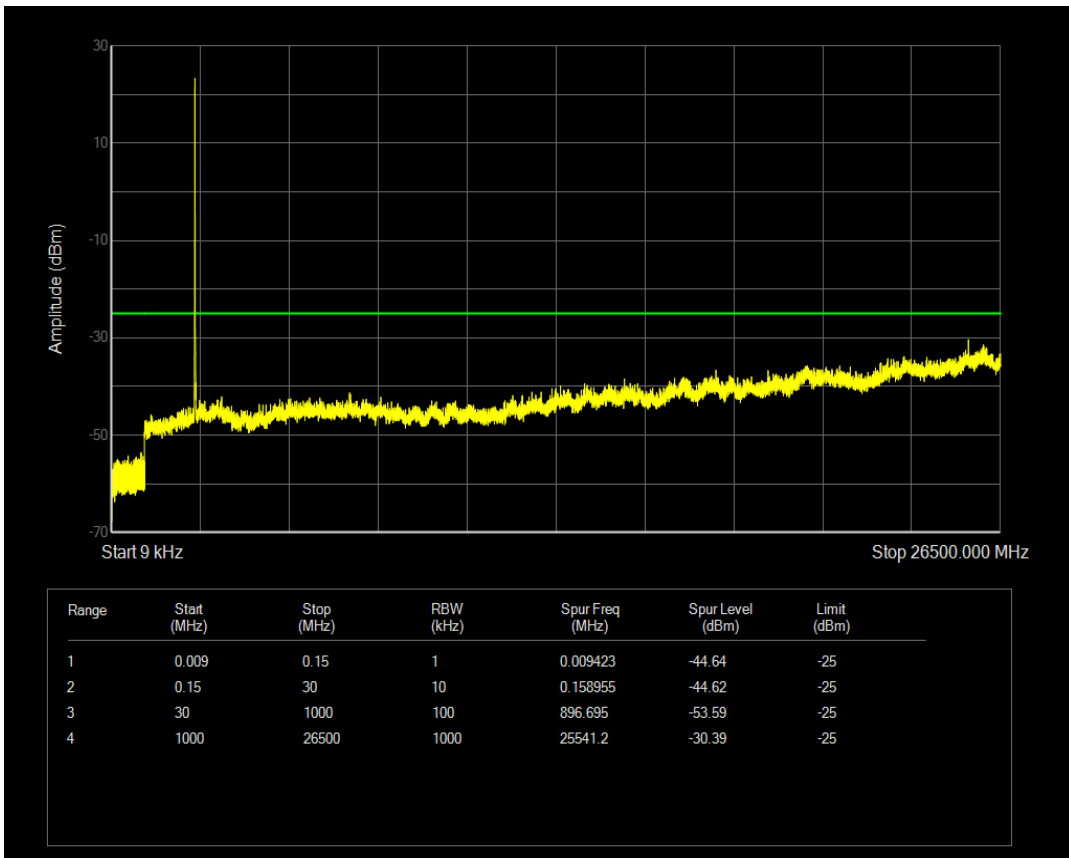

Band7 QPSK BW=5MHz Channel=20775 RB Size=25 Position=#0

Band7 QAM16 BW=5MHz Channel=20775 RB Size=25 Position=#0