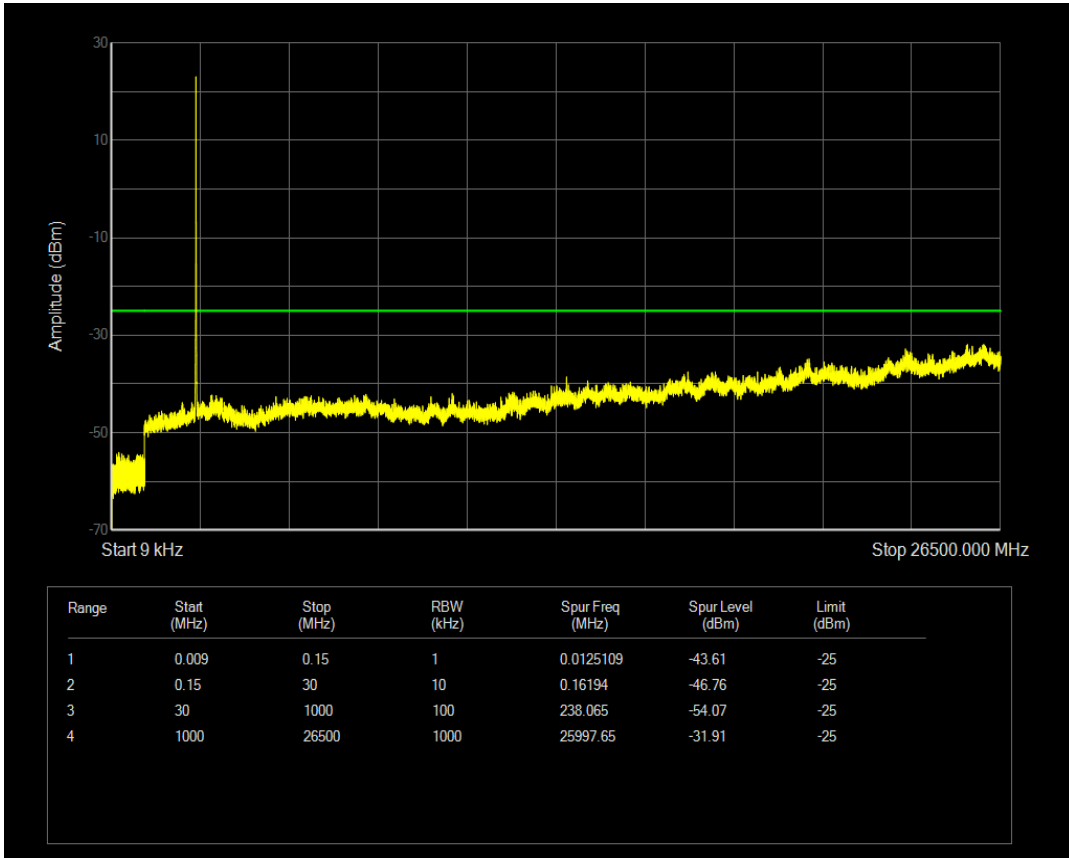

Band7 QPSK BW=5MHz Channel=20775 RB Size=25 Position=#0

Band7 QAM16 BW=5MHz Channel=20775 RB Size=25 Position=#0

Band7 QAM16 BW=5MHz Channel=20775 RB Size=1 Position=#0

Band7 QPSK BW=5MHz Channel=21100 RB Size=25 Position=#0

Band7 QPSK BW=5MHz Channel=21100 RB Size=1 Position=#0

Band7 QAM16 BW=5MHz Channel=21100 RB Size=1 Position=#0

Band7 QAM16 BW=5MHz Channel=21100 RB Size=25 Position=#0

Band7 QPSK BW=5MHz Channel=21425 RB Size=1 Position=#0