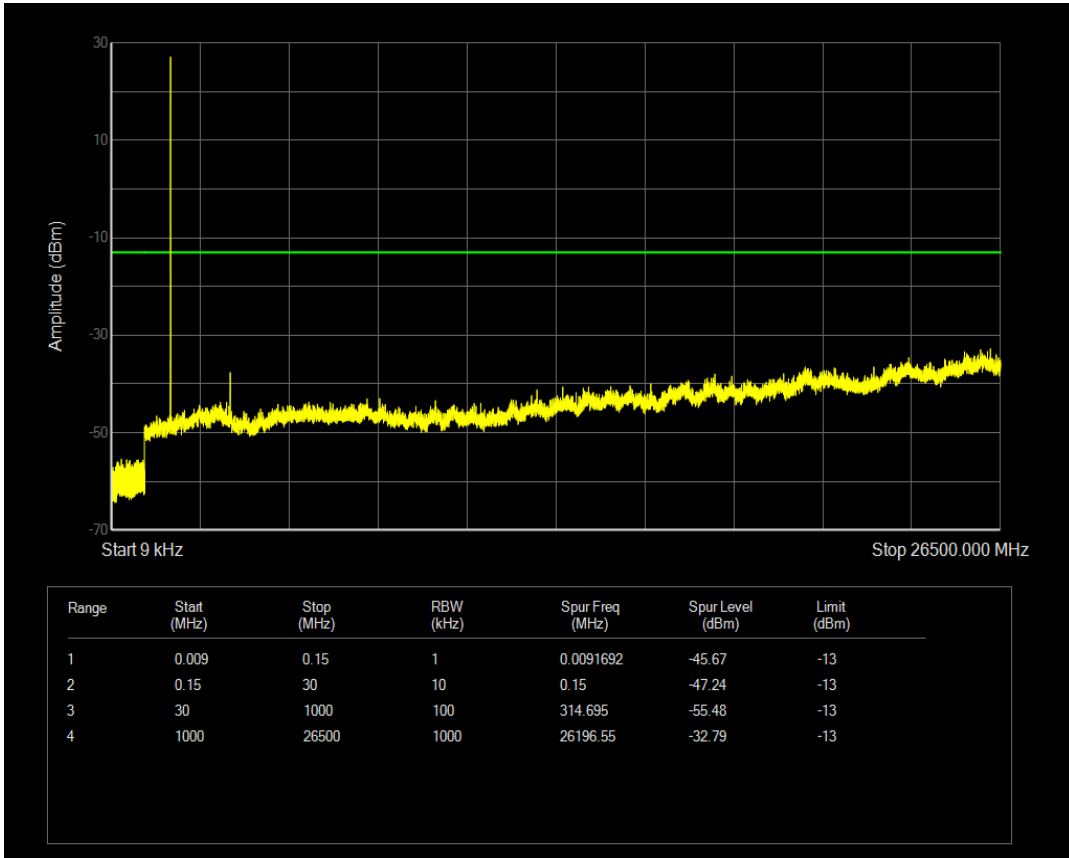

Band66 QPSK BW=3MHz Channel=132657 RB Size=15 Position=#0

Band66 QAM16 BW=3MHz Channel=132657 RB Size=1 Position=#0

Band66 QAM16 BW=3MHz Channel=132657 RB Size=15 Position=#0

Band66 QPSK BW=5MHz Channel=131997 RB Size=1 Position=#0