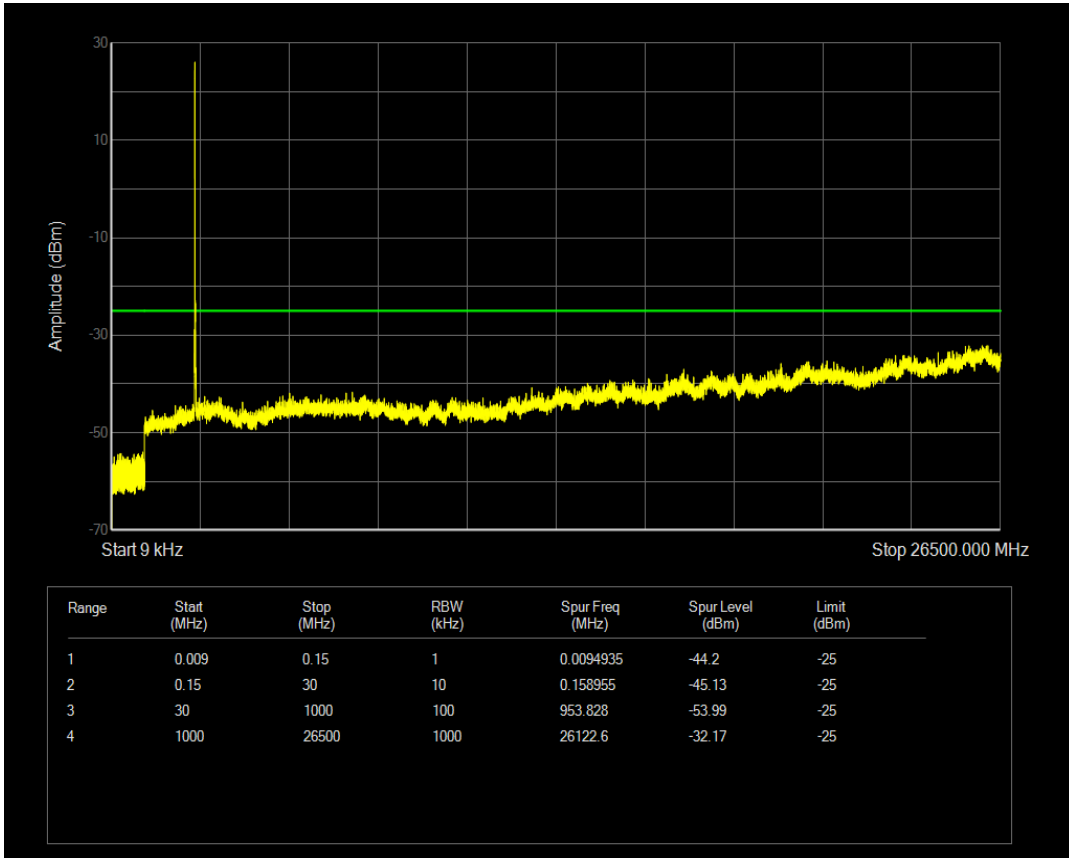

Band7 QPSK BW=15MHz Channel=21375 RB Size=1 Position=#0

Band7 QAM16 BW=15MHz Channel=21375 RB Size=1 Position=#0

Band7 QAM16 BW=15MHz Channel=21375 RB Size=75 Position=#0

Band7 QPSK BW=20MHz Channel=20850 RB Size=100 Position=#0

Band7 QPSK BW=20MHz Channel=20850 RB Size=1 Position=#0

Band7 QAM16 BW=20MHz Channel=20850 RB Size=1 Position=#0

Band7 QAM16 BW=20MHz Channel=20850 RB Size=100 Position=#0

Band7 QPSK BW=20MHz Channel=21100 RB Size=1 Position=#0