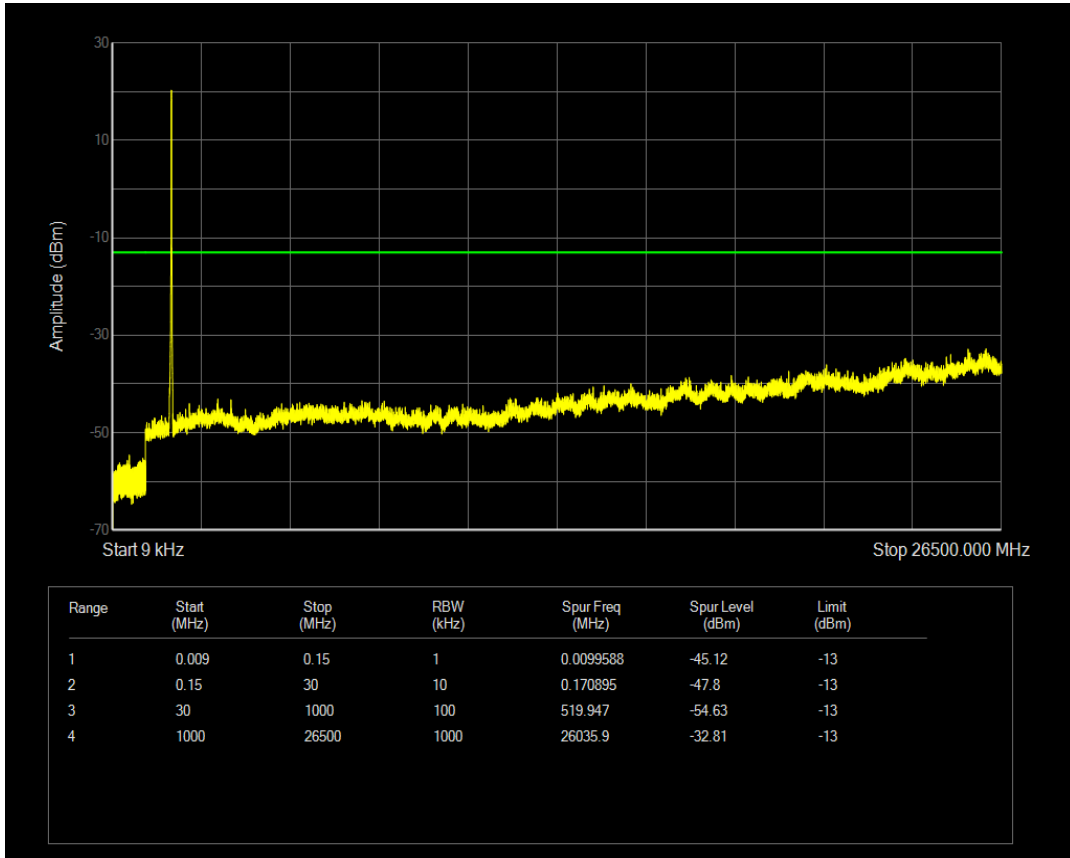

Band66 QPSK BW=15MHz Channel=132597 RB Size=1 Position=#0

Band66 QAM16 BW=15MHz Channel=132597 RB Size=1 Position=#0

Band66 QPSK BW=20MHz Channel=132072 RB Size=1 Position=#0

Band66 QAM16 BW=15MHz Channel=132597 RB Size=75 Position=#0