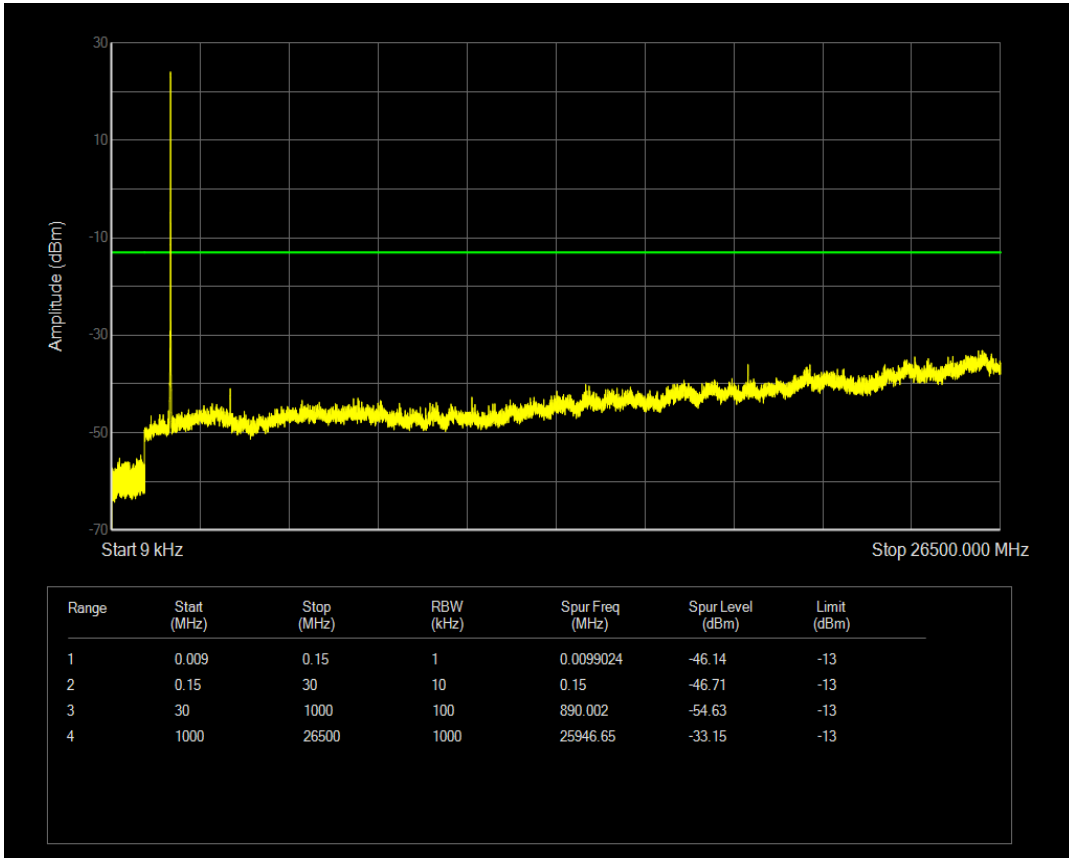

Band66 QPSK BW=5MHz Channel=132322 RB Size=25 Position=#0

Band66 QAM16 BW=5MHz Channel=132322 RB Size=1 Position=#0

Band66 QAM16 BW=5MHz Channel=132322 RB Size=25 Position=#0

Band66 QPSK BW=5MHz Channel=132647 RB Size=25 Position=#0