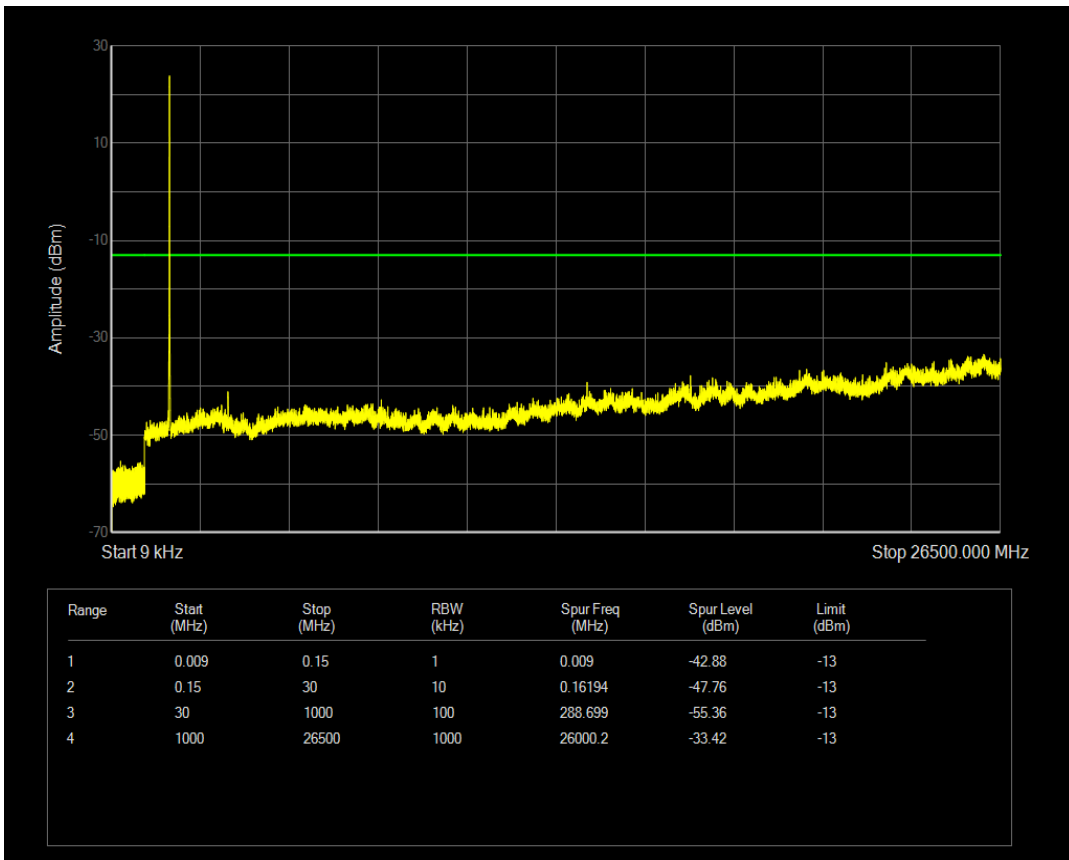

Band66 QAM16 BW=5MHz Channel=132322 RB Size=25 Position=#0

Band66 QPSK BW=5MHz Channel=132647 RB Size=25 Position=#0