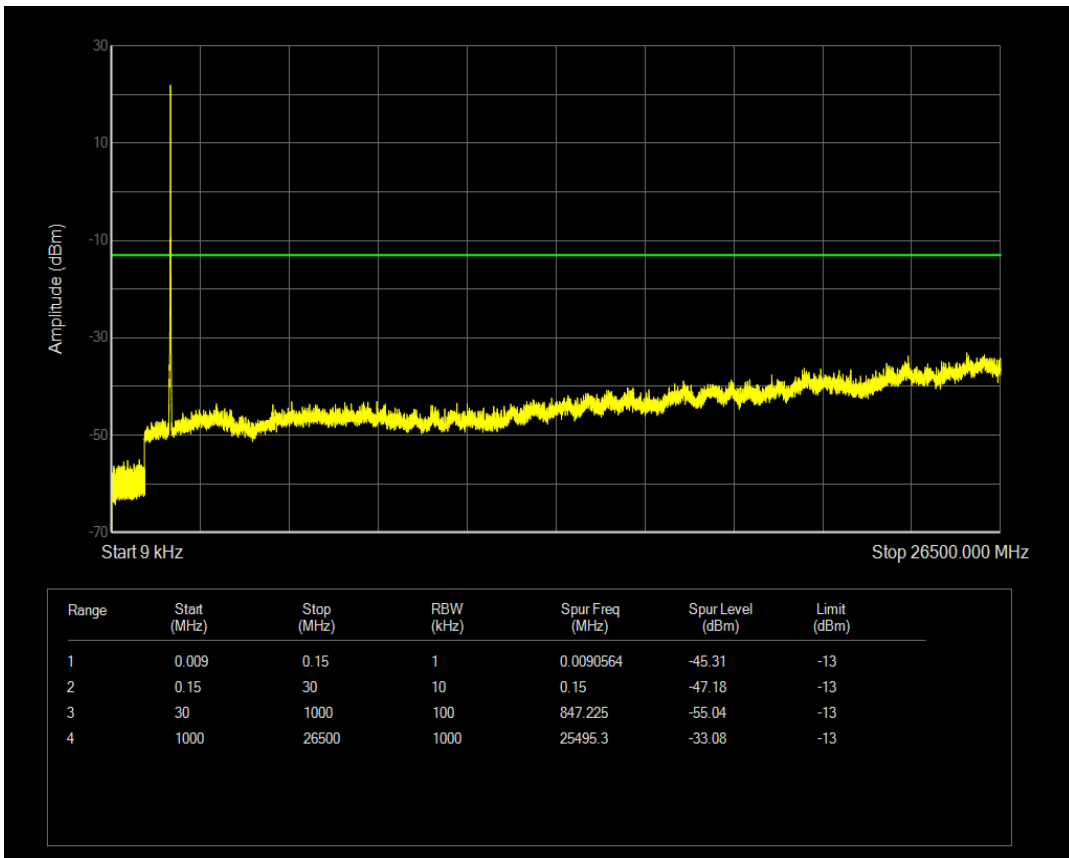

Band66 QAM16 BW=10MHz Channel=132622 RB Size=50 Position=#0

Band66 QPSK BW=15MHz Channel=132047 RB Size=75 Position=#0