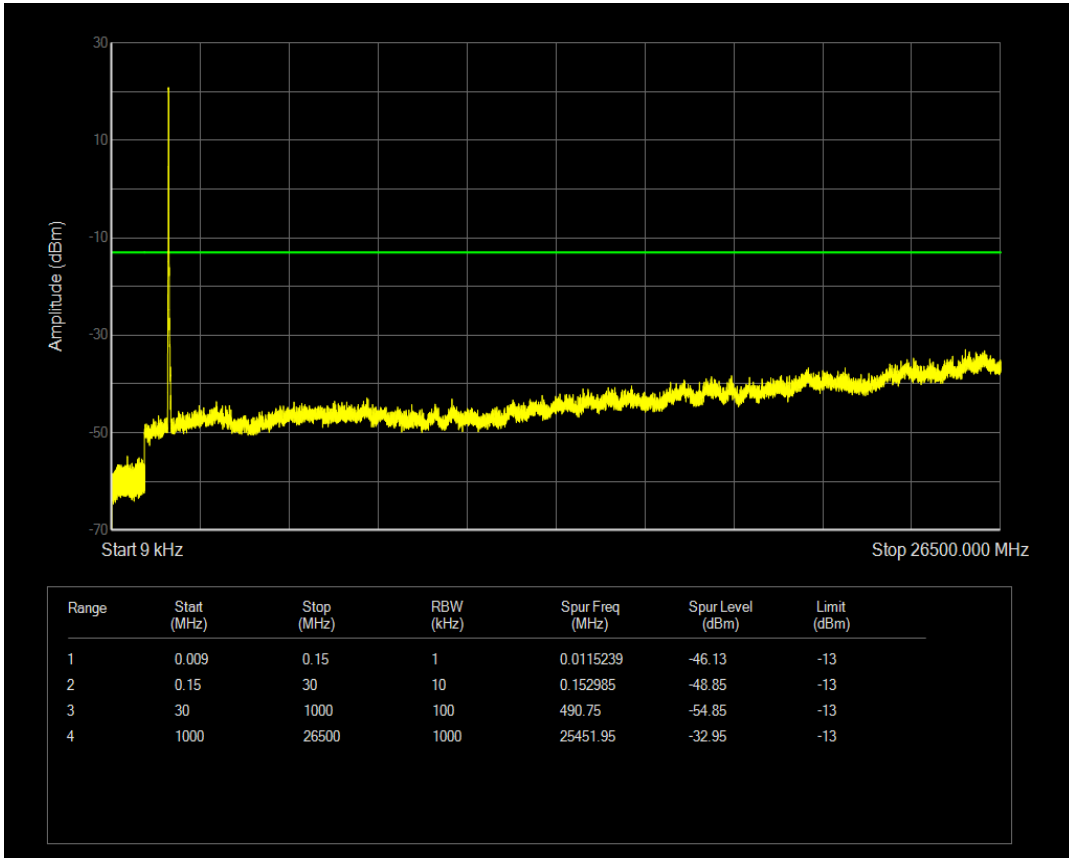

Band66 QPSK BW=10MHz Channel=132622 RB Size=50 Position=#0

Band66 QAM16 BW=10MHz Channel=132622 RB Size=1 Position=#0

Band66 QAM16 BW=10MHz Channel=132622 RB Size=50 Position=#0

Band66 QPSK BW=15MHz Channel=132047 RB Size=75 Position=#0