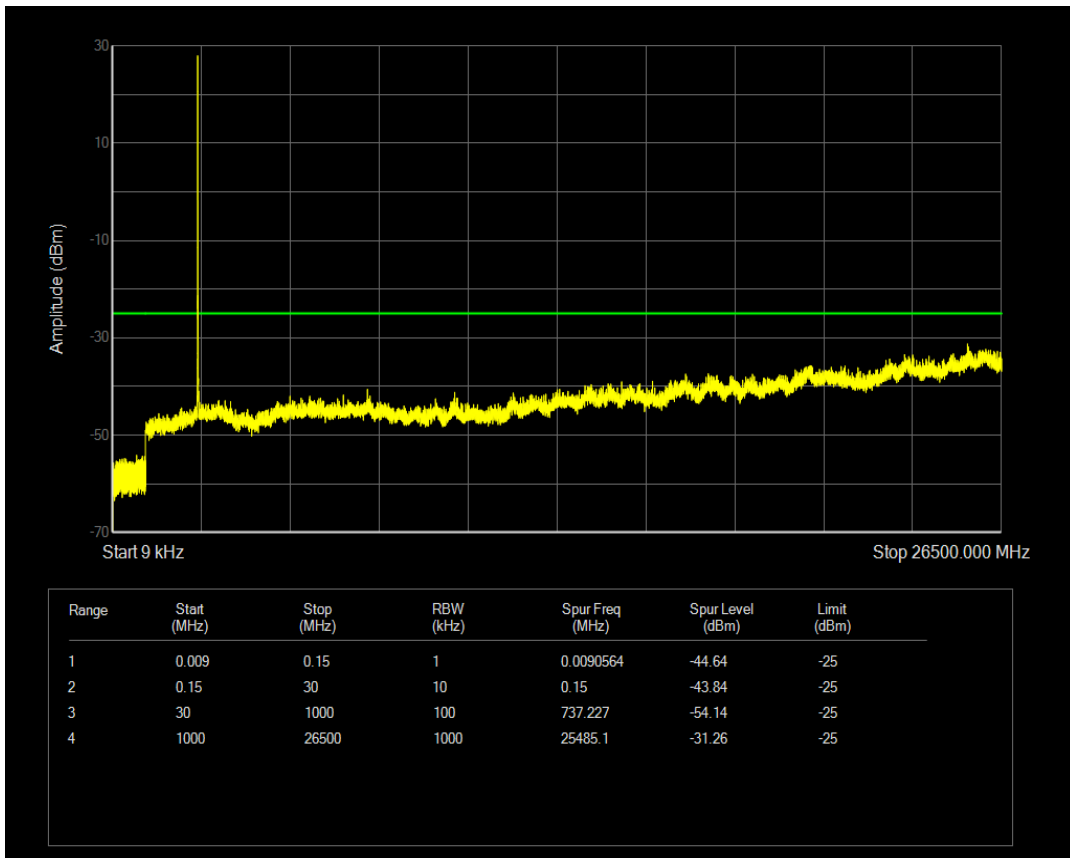

Band7 QPSK BW=15MHz Channel=21375 RB Size=1 Position=#0

Band7 QAM16 BW=15MHz Channel=21375 RB Size=1 Position=#0