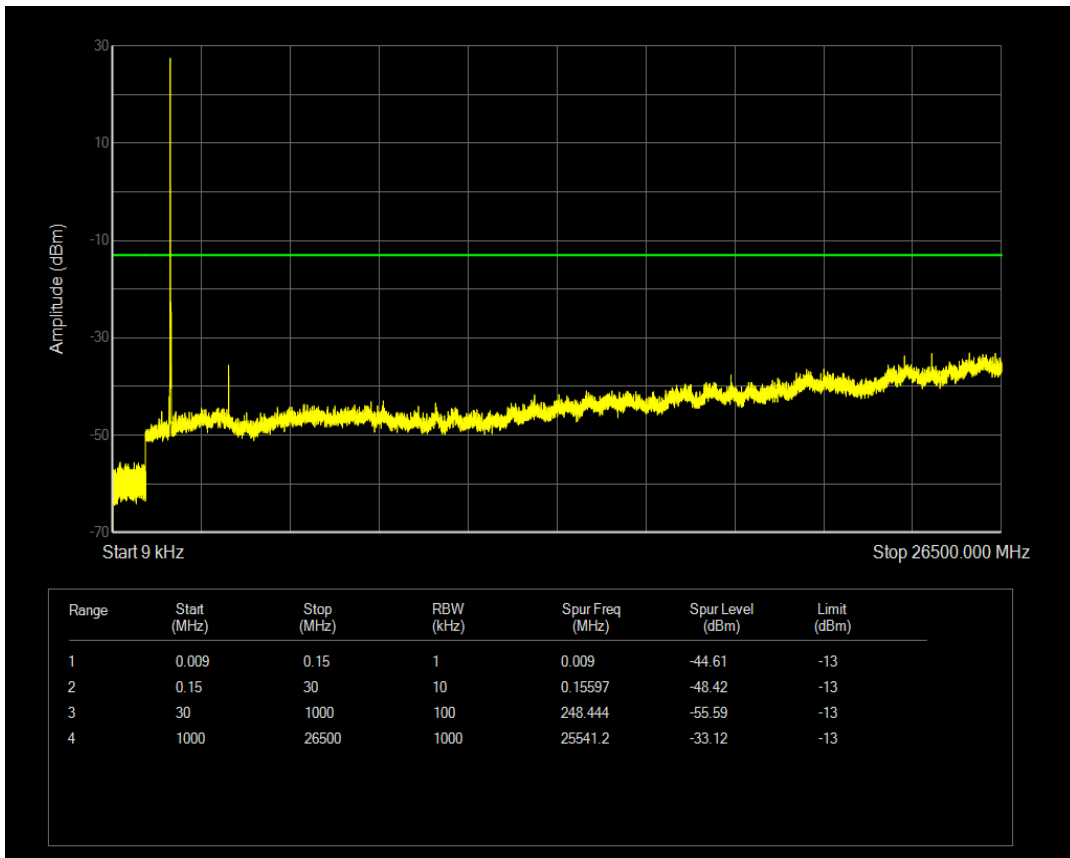

Band66 QAM16 BW=15MHz Channel=132322 RB Size=1 Position=#0

Band66 QPSK BW=15MHz Channel=132322 RB Size=75 Position=#0