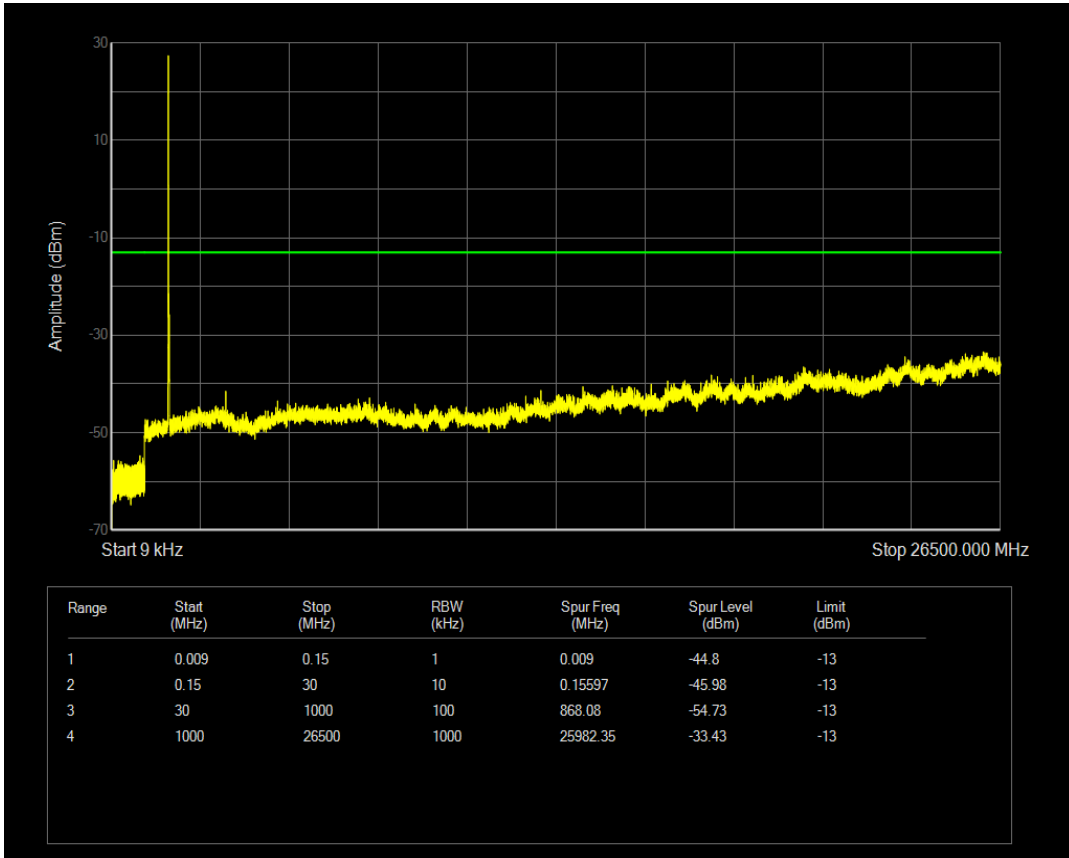

Band66 QAM16 BW=15MHz Channel=132047 RB Size=1 Position=#0

Band66 QAM16 BW=15MHz Channel=132047 RB Size=75 Position=#0