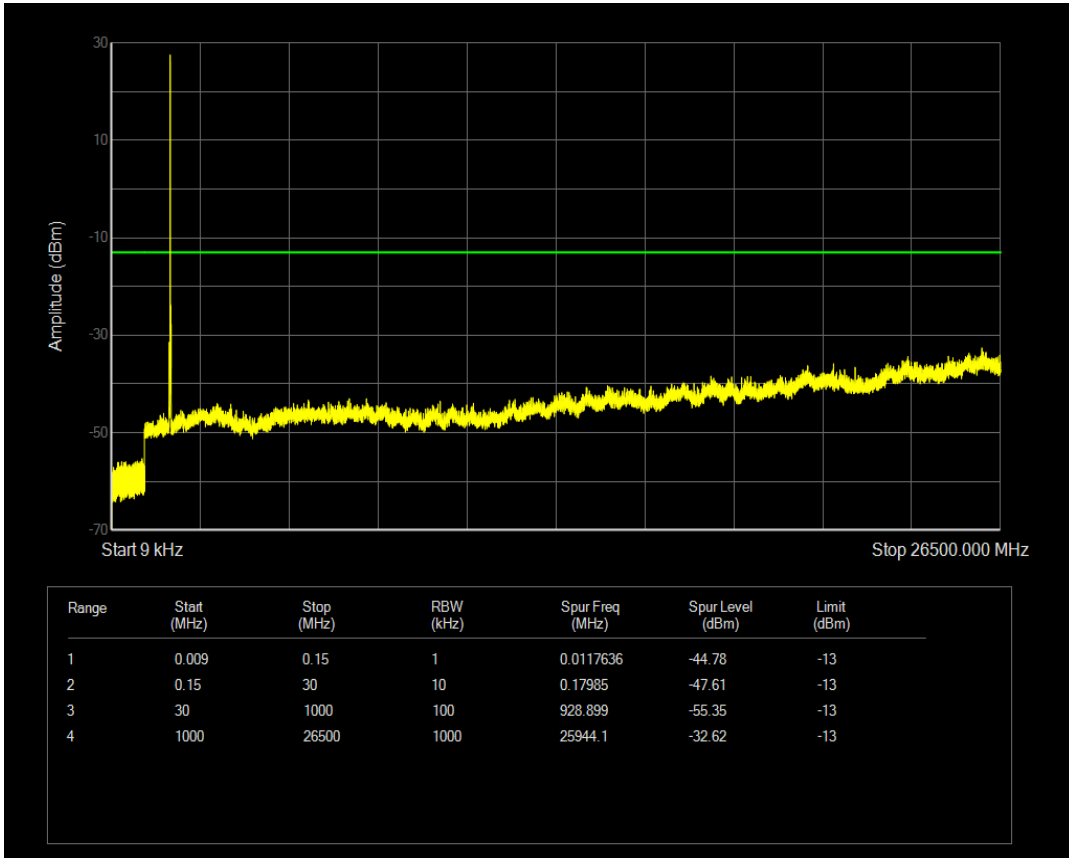

Band66 QAM16 BW=15MHz Channel=132597 RB Size=1 Position=#0

Band66 QPSK BW=20MHz Channel=132072 RB Size=1 Position=#0