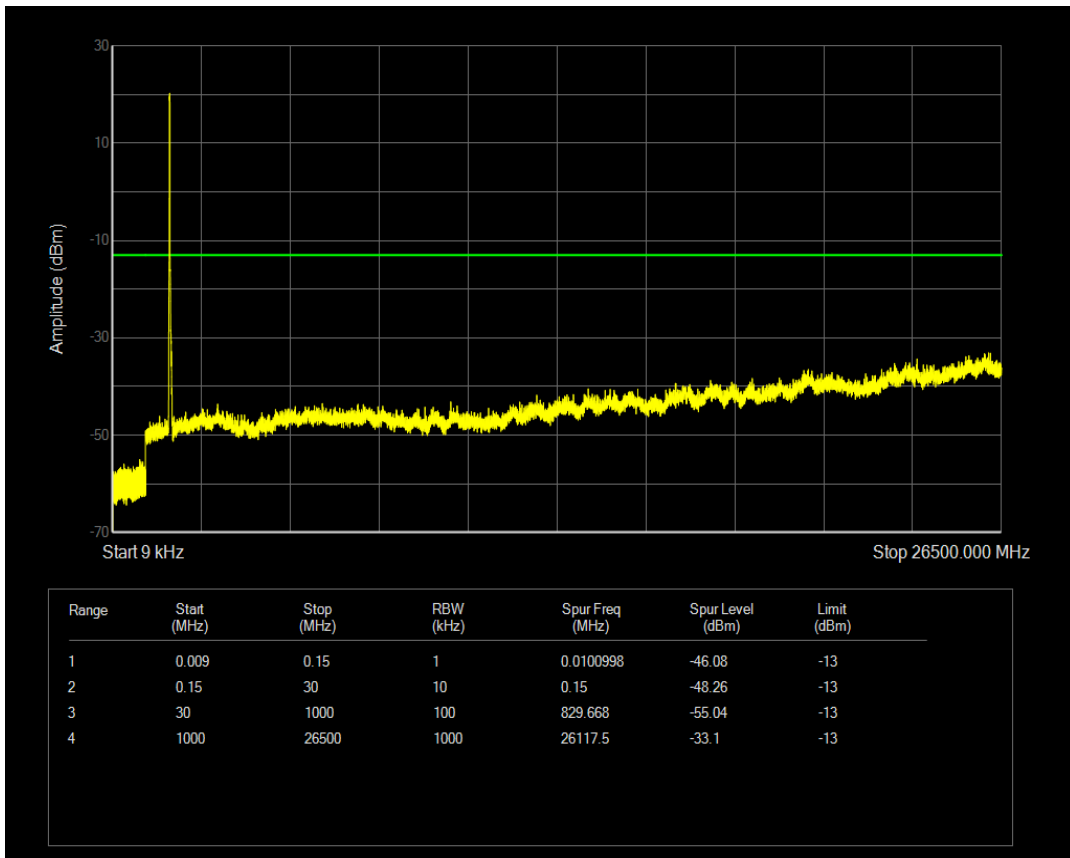

Band66 QPSK BW=20MHz Channel=132072 RB Size=100 Position=#0

Band66 QAM16 BW=20MHz Channel=132072 RB Size=1 Position=#0