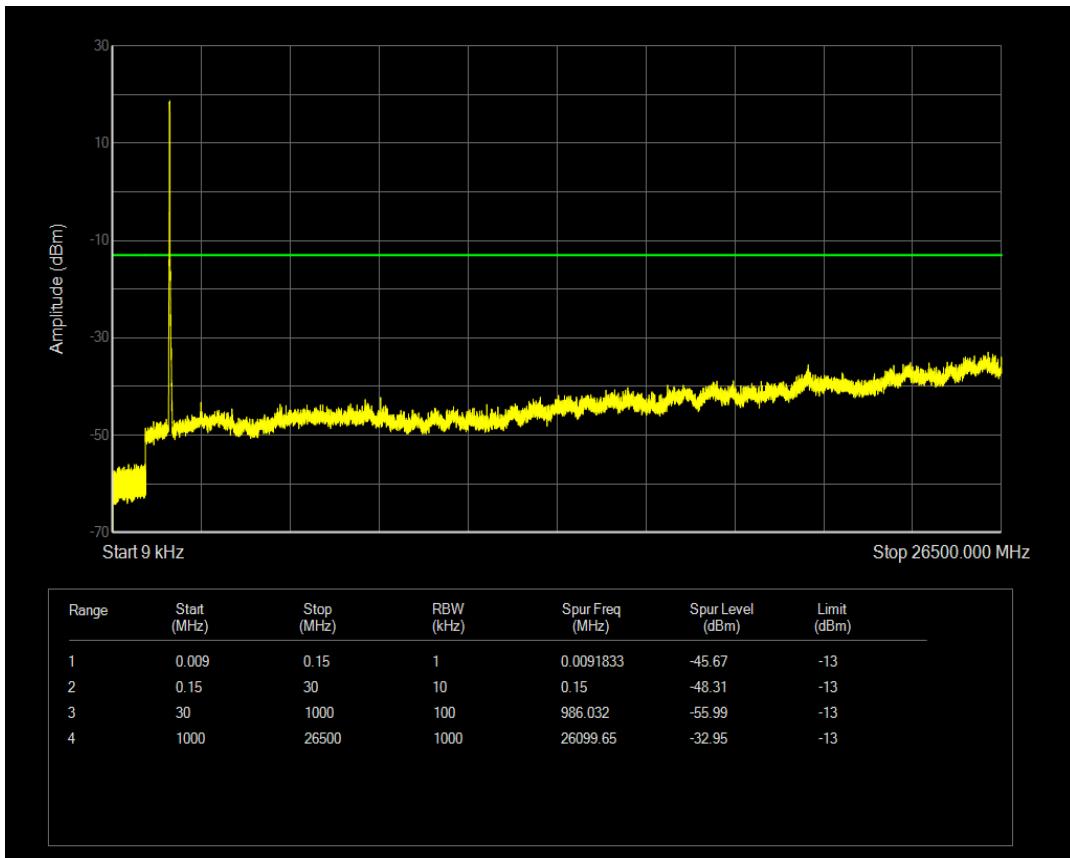

Band66 QAM16 BW=20MHz Channel=132072 RB Size=100 Position=#0

Band66 QPSK BW=20MHz Channel=132322 RB Size=1 Position=#0