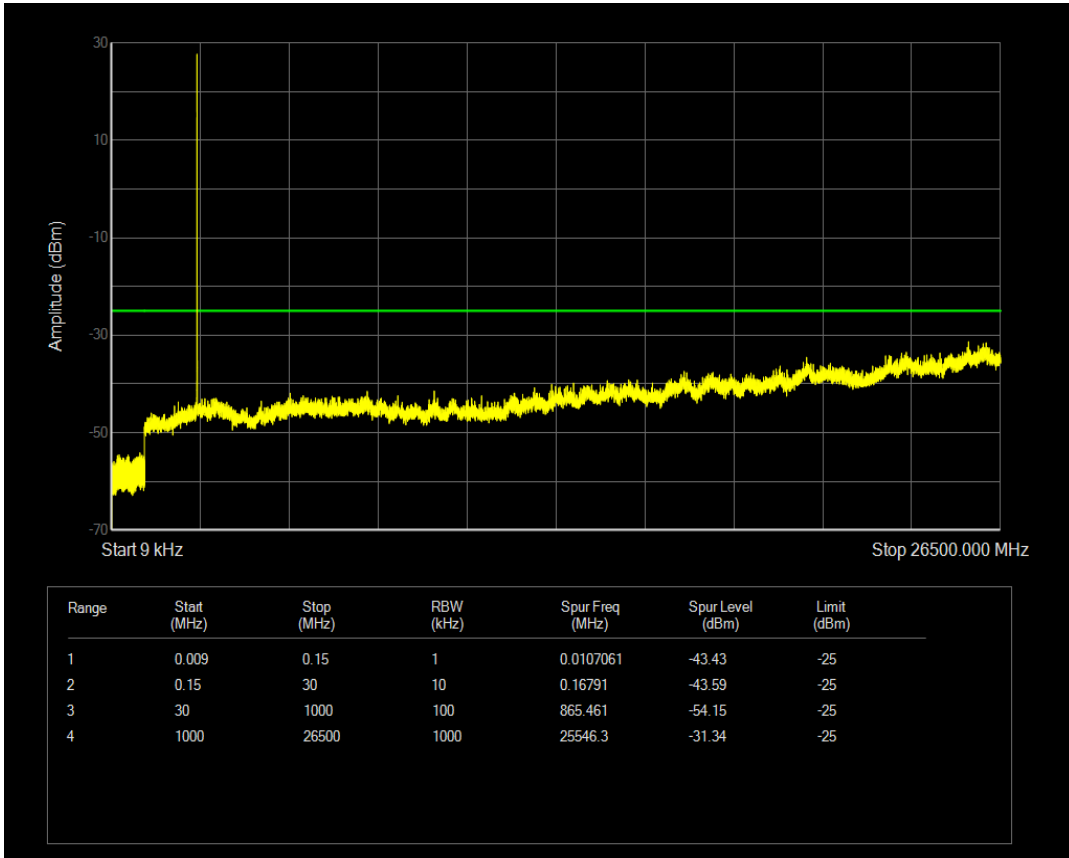

Band7 QPSK BW=5MHz Channel=21100 RB Size=1 Position=#0

Band7 QAM16 BW=5MHz Channel=21100 RB Size=1 Position=#0

Band7 QAM16 BW=5MHz Channel=21100 RB Size=25 Position=#0

Band7 QPSK BW=5MHz Channel=21425 RB Size=1 Position=#0

Band7 QPSK BW=5MHz Channel=21425 RB Size=25 Position=#0

Band7 QAM16 BW=5MHz Channel=21425 RB Size=1 Position=#0

Band7 QAM16 BW=5MHz Channel=21425 RB Size=25 Position=#0

Band7 QPSK BW=10MHz Channel=20800 RB Size=50 Position=#0