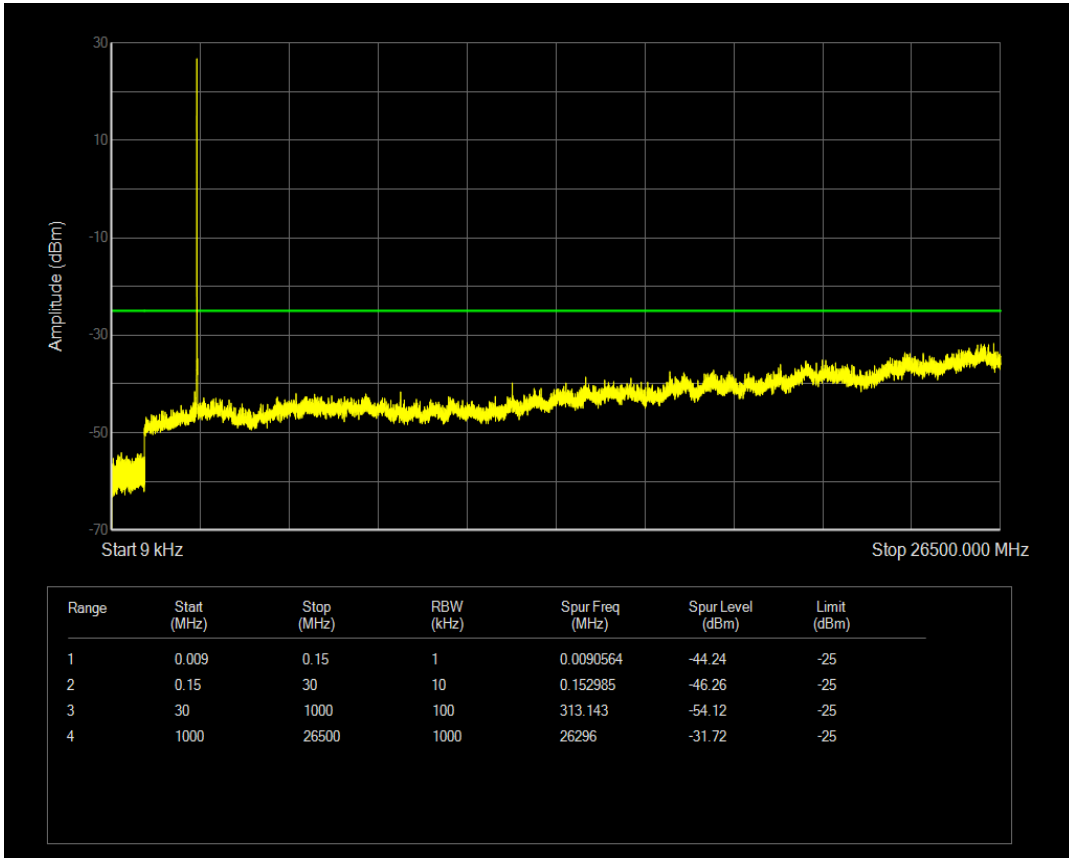

Band7 QPSK BW=10MHz Channel=21100 RB Size=50 Position=#0

Band7 QAM16 BW=10MHz Channel=21100 RB Size=50 Position=#0

Band7 QAM16 BW=10MHz Channel=21100 RB Size=1 Position=#0

Band7 QPSK BW=10MHz Channel=21400 RB Size=1 Position=#0

Band7 QPSK BW=10MHz Channel=21400 RB Size=50 Position=#0

Band7 QAM16 BW=10MHz Channel=21400 RB Size=1 Position=#0

Band7 QAM16 BW=10MHz Channel=21400 RB Size=50 Position=#0

Band7 QPSK BW=15MHz Channel=20825 RB Size=1 Position=#0