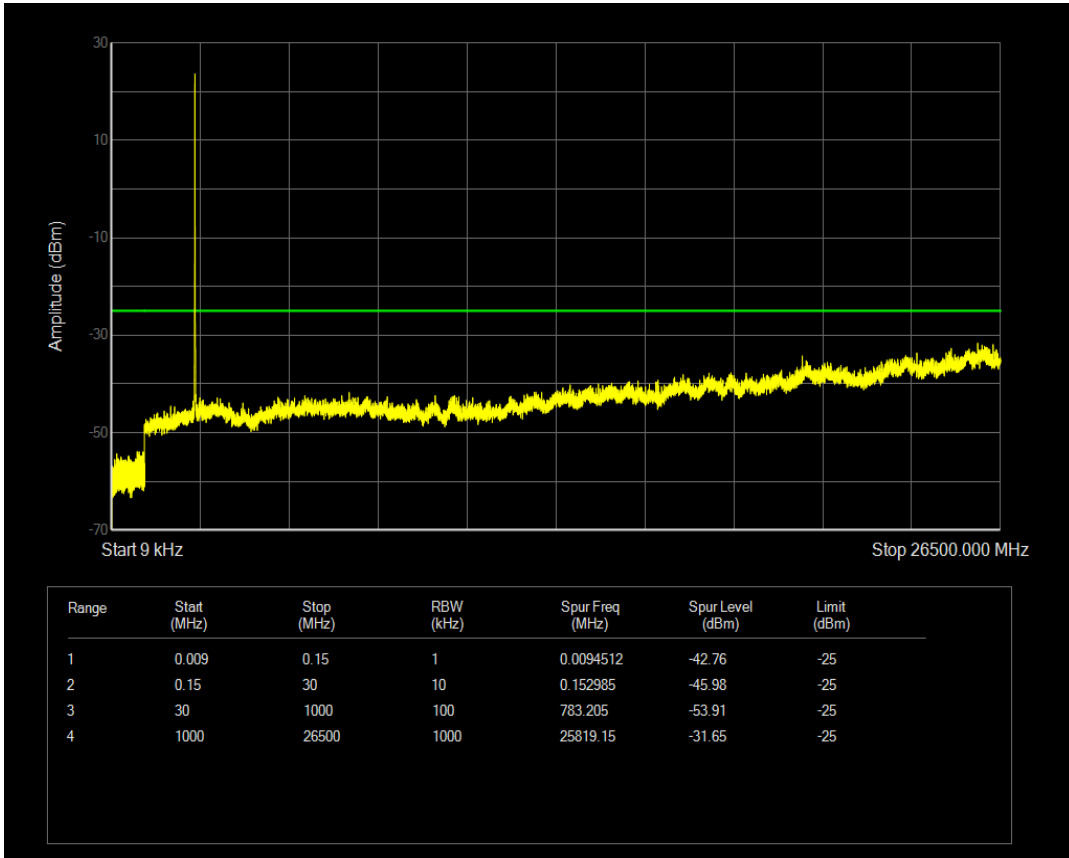

Band66 QPSK BW=20MHz Channel=132572 RB Size=100 Position=#0

Band66 QAM16 BW=20MHz Channel=132572 RB Size=100 Position=#0

Band66 QAM16 BW=20MHz Channel=132572 RB Size=1 Position=#0

Band7 QPSK BW=5MHz Channel=20775 RB Size=1 Position=#0

Band7 QPSK BW=5MHz Channel=20775 RB Size=25 Position=#0

Band7 QAM16 BW=5MHz Channel=20775 RB Size=25 Position=#0

Band7 QAM16 BW=5MHz Channel=20775 RB Size=1 Position=#0

Band7 QPSK BW=5MHz Channel=21100 RB Size=25 Position=#0