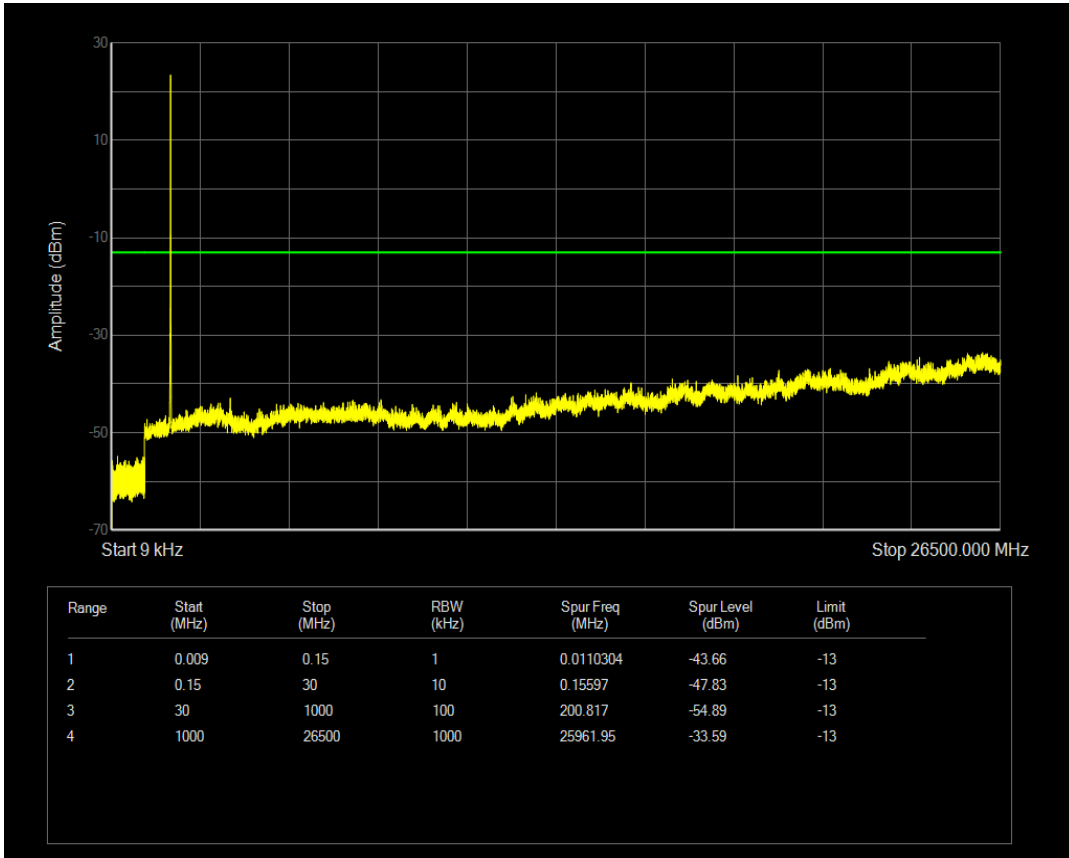

Band66 QAM16 BW=5MHz Channel=132647 RB Size=25 Position=#0

Band66 QAM16 BW=5MHz Channel=132647 RB Size=1 Position=#0