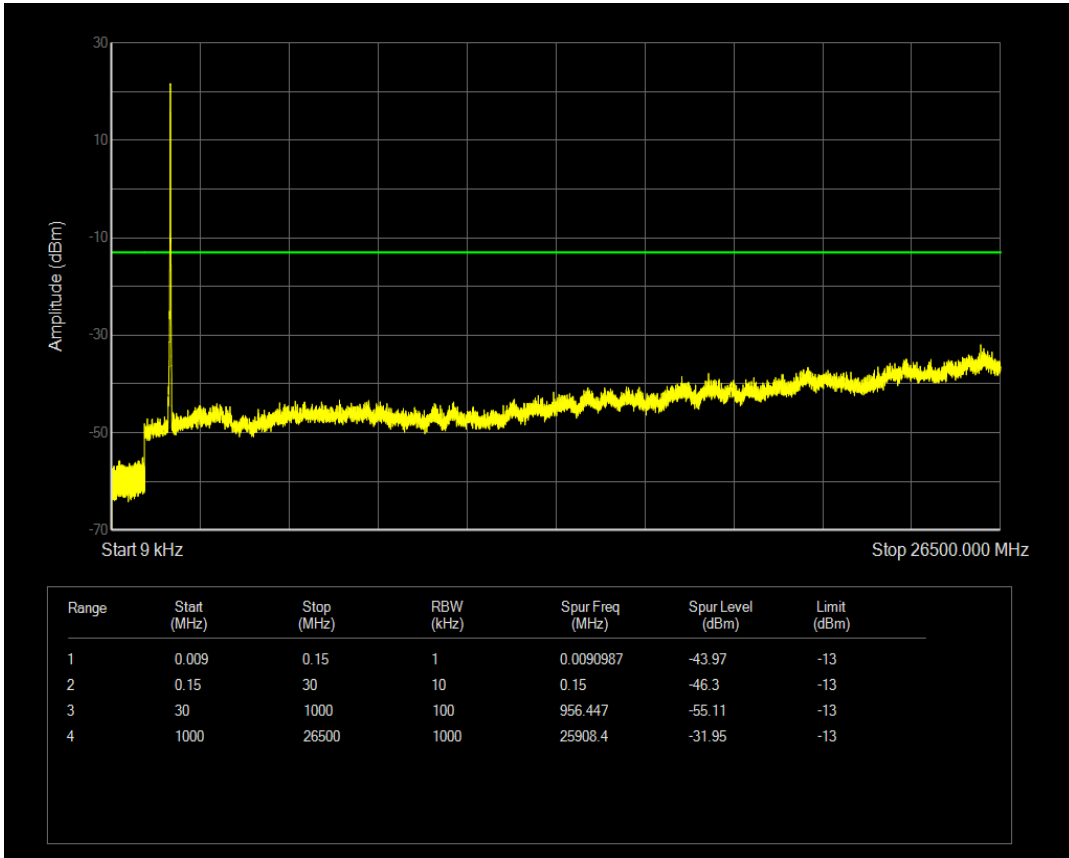

Band66 QAM16 BW=15MHz Channel=132322 RB Size=1 Position=#0

Band66 QPSK BW=15MHz Channel=132322 RB Size=75 Position=#0

Band66 QAM16 BW=15MHz Channel=132322 RB Size=75 Position=#0

Band66 QPSK BW=15MHz Channel=132597 RB Size=75 Position=#0