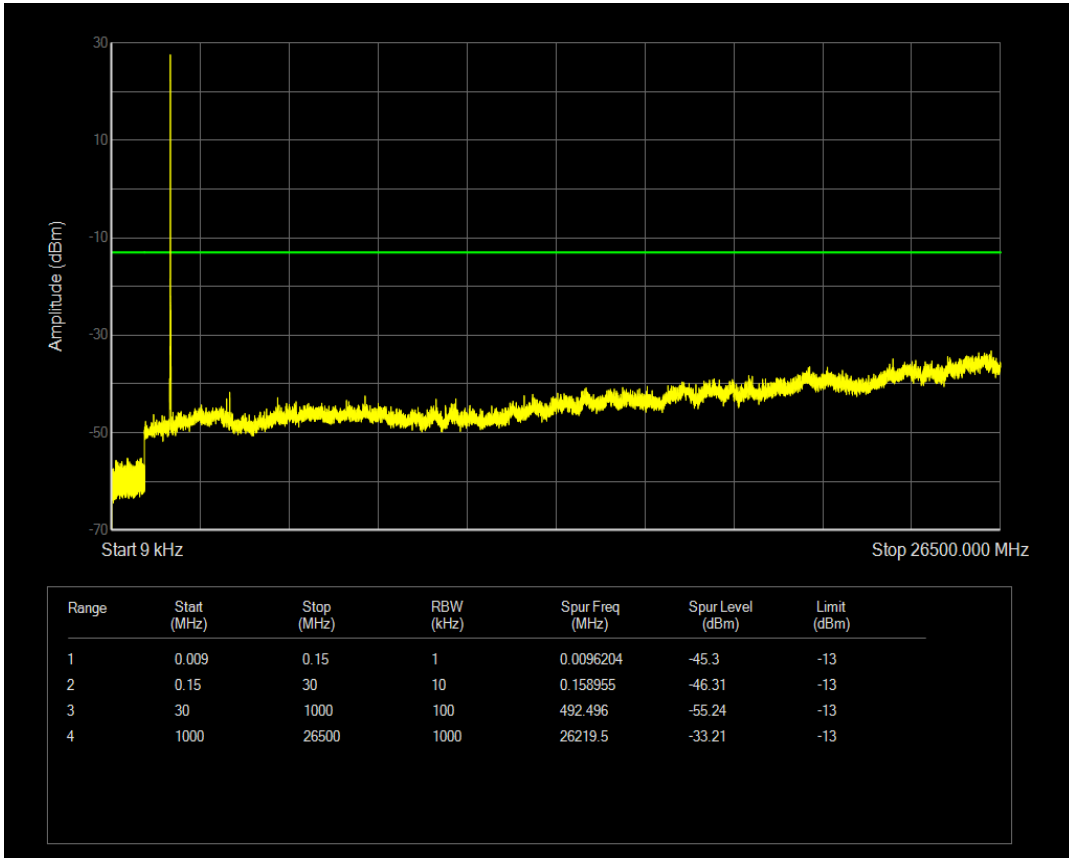

Band66 QPSK BW=10MHz Channel=132322 RB Size=1 Position=#0

Band66 QAM16 BW=10MHz Channel=132322 RB Size=1 Position=#0

Band66 QAM16 BW=10MHz Channel=132322 RB Size=50 Position=#0

Band66 QPSK BW=10MHz Channel=132622 RB Size=1 Position=#0