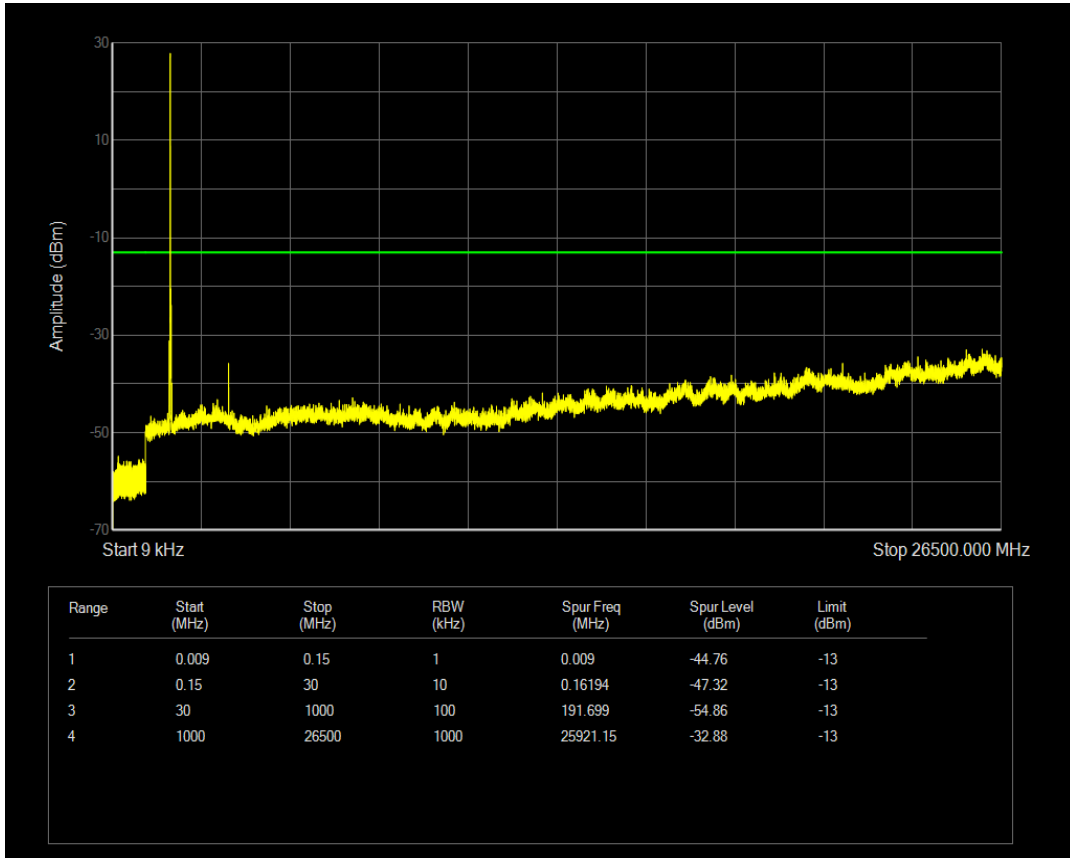

Band66 QPSK BW=15MHz Channel=132047 RB Size=1 Position=#0

Band66 QAM16 BW=15MHz Channel=132047 RB Size=1 Position=#0

Band66 QAM16 BW=15MHz Channel=132047 RB Size=75 Position=#0

Band66 QPSK BW=15MHz Channel=132322 RB Size=1 Position=#0