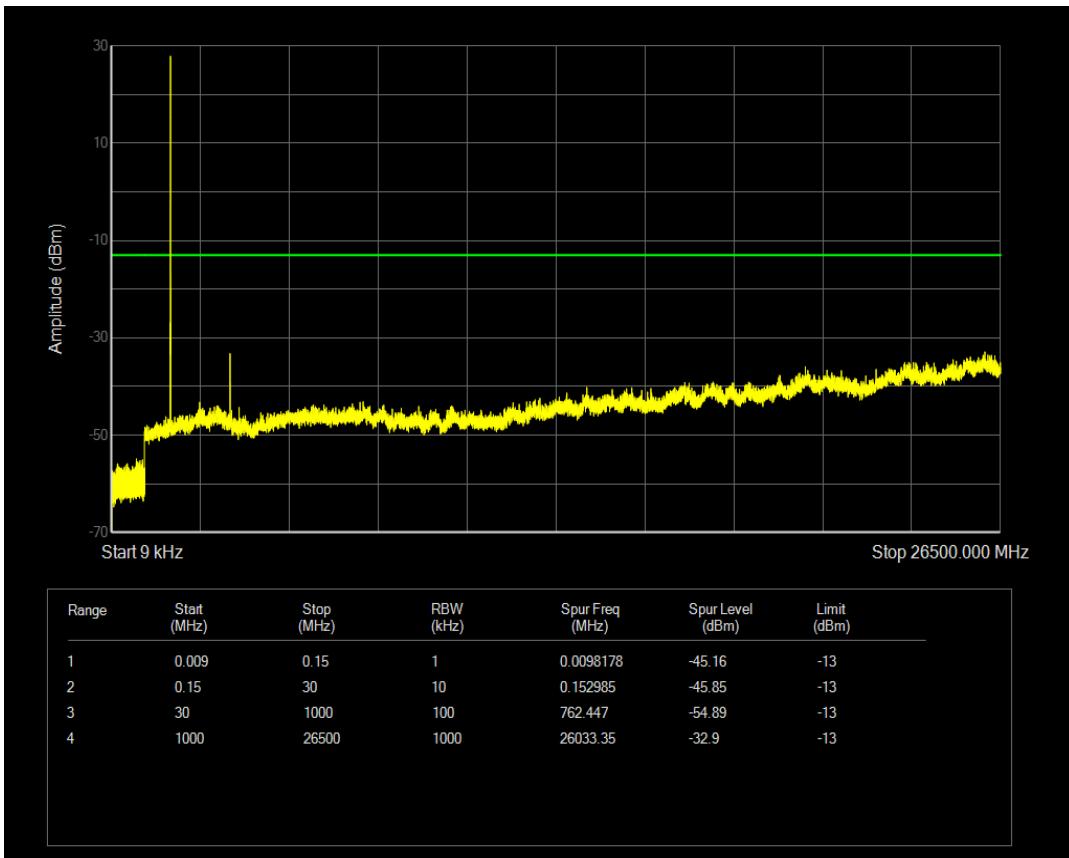

Band66 QPSK BW=5MHz Channel=132647 RB Size=1 Position=#0

Band66 QAM16 BW=5MHz Channel=132647 RB Size=25 Position=#0