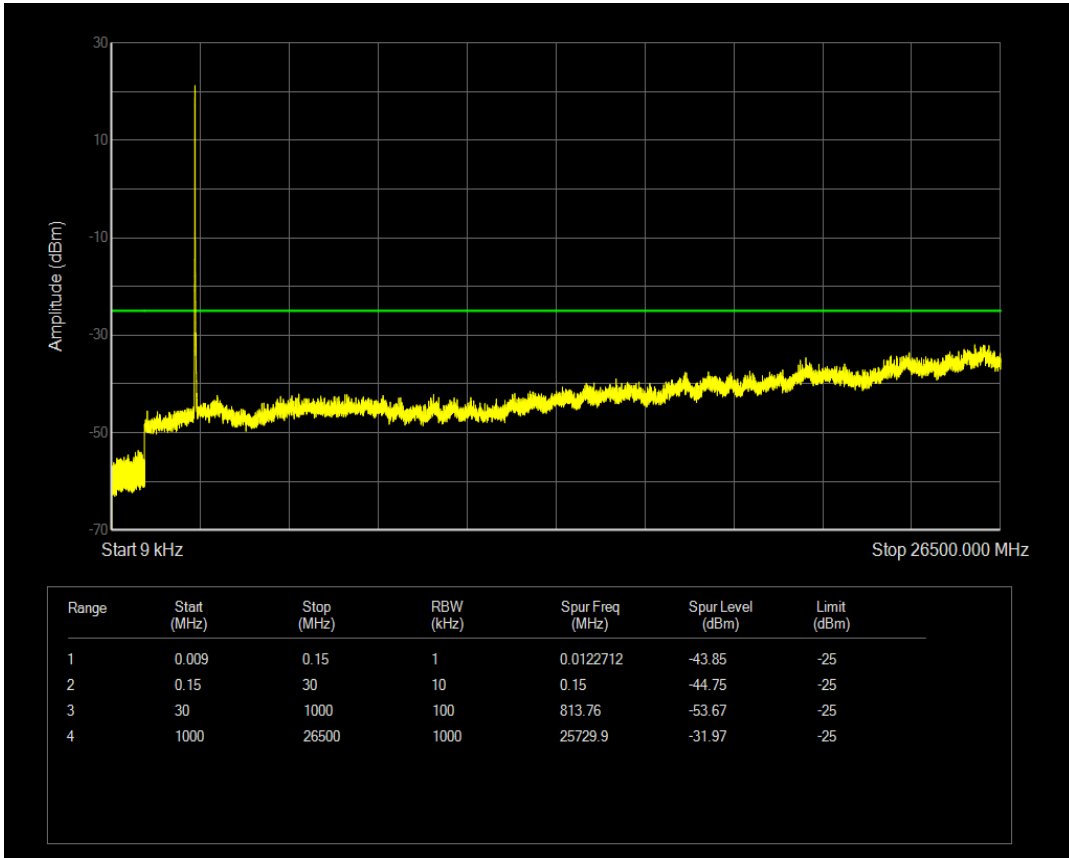

Band7 QPSK BW=5MHz Channel=21425 RB Size=25 Position=#0

Band7 QAM16 BW=5MHz Channel=21425 RB Size=1 Position=#0

Band7 QAM16 BW=5MHz Channel=21425 RB Size=25 Position=#0

Band7 QPSK BW=10MHz Channel=20800 RB Size=50 Position=#0

Band7 QPSK BW=10MHz Channel=20800 RB Size=1 Position=#0

Band7 QAM16 BW=10MHz Channel=20800 RB Size=1 Position=#0

Band7 QPSK BW=10MHz Channel=21100 RB Size=1 Position=#0

Band7 QAM16 BW=10MHz Channel=20800 RB Size=50 Position=#0