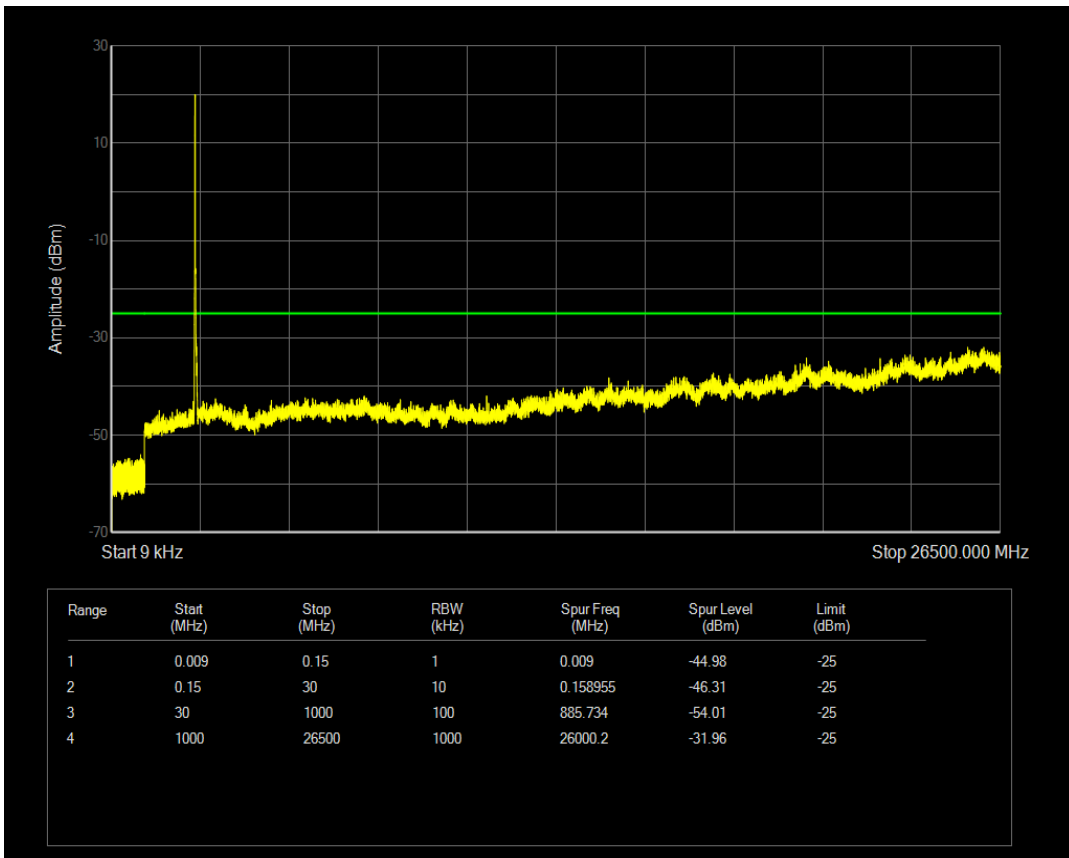

Band7 QPSK BW=15MHz Channel=20825 RB Size=75 Position=#0

Band7 QAM16 BW=15MHz Channel=20825 RB Size=75 Position=#0