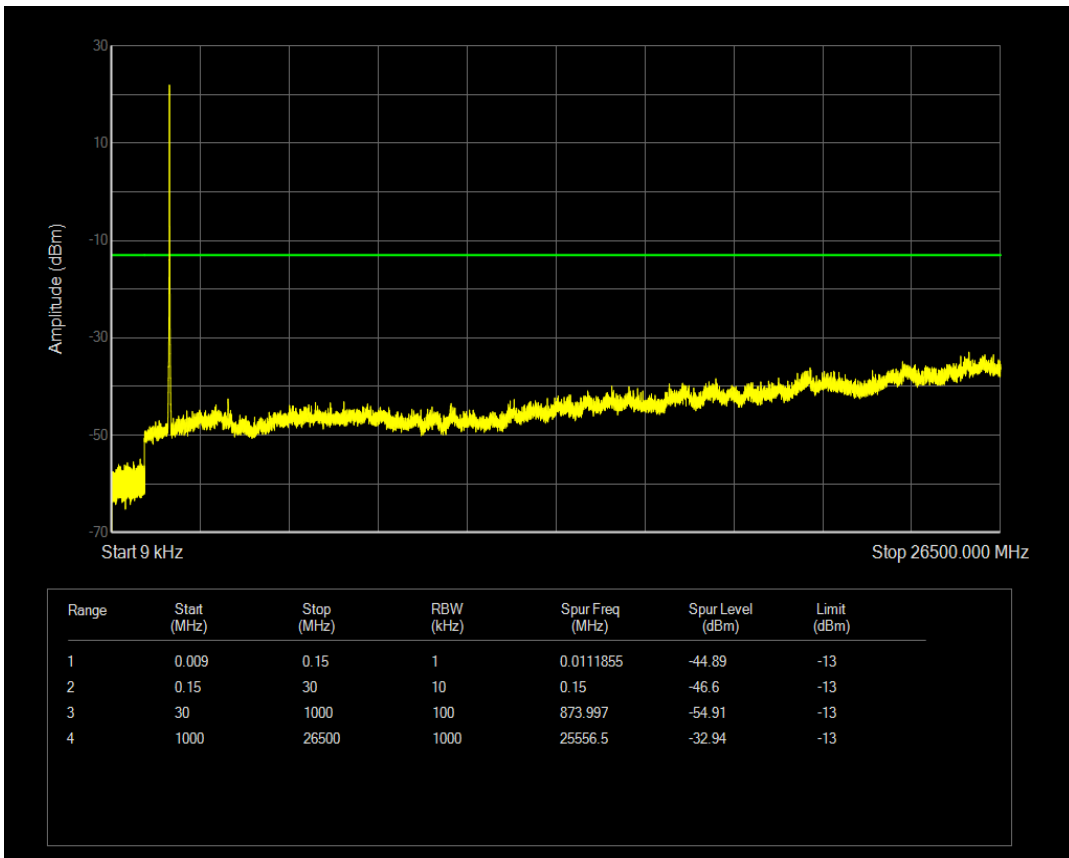

Band66 QAM16 BW=10MHz Channel=132322 RB Size=50 Position=#0

Band66 QPSK BW=10MHz Channel=132622 RB Size=1 Position=#0