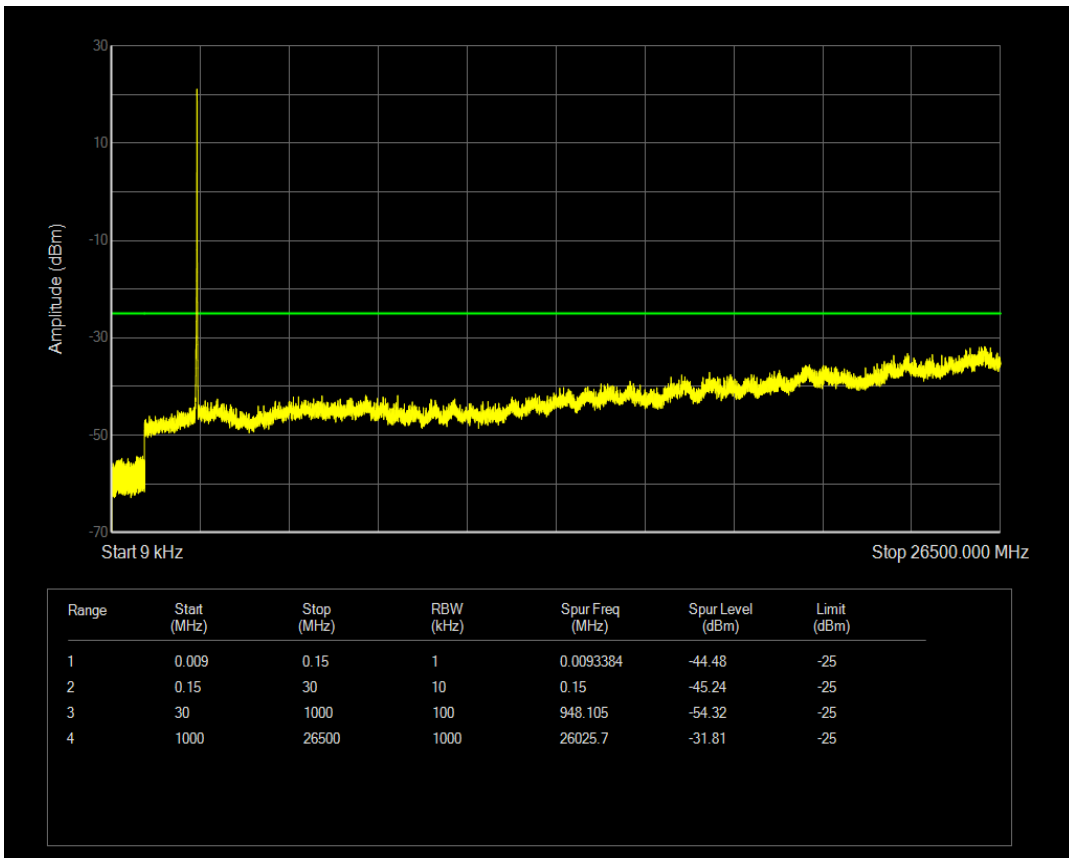

Band7 QAM16 BW=10MHz Channel=21400 RB Size=50 Position=#0

Band7 QPSK BW=15MHz Channel=20825 RB Size=1 Position=#0