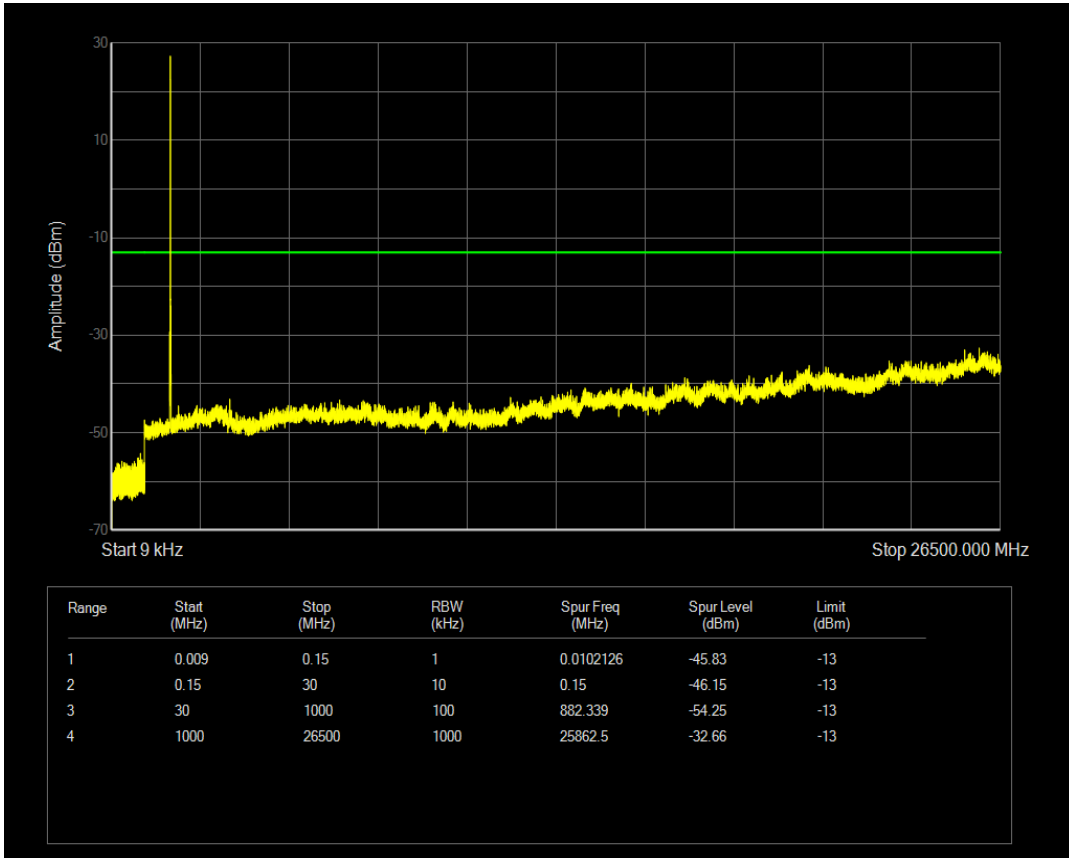

Band66 QAM16 BW=10MHz Channel=132622 RB Size=1 Position=#0

Band66 QAM16 BW=10MHz Channel=132622 RB Size=50 Position=#0