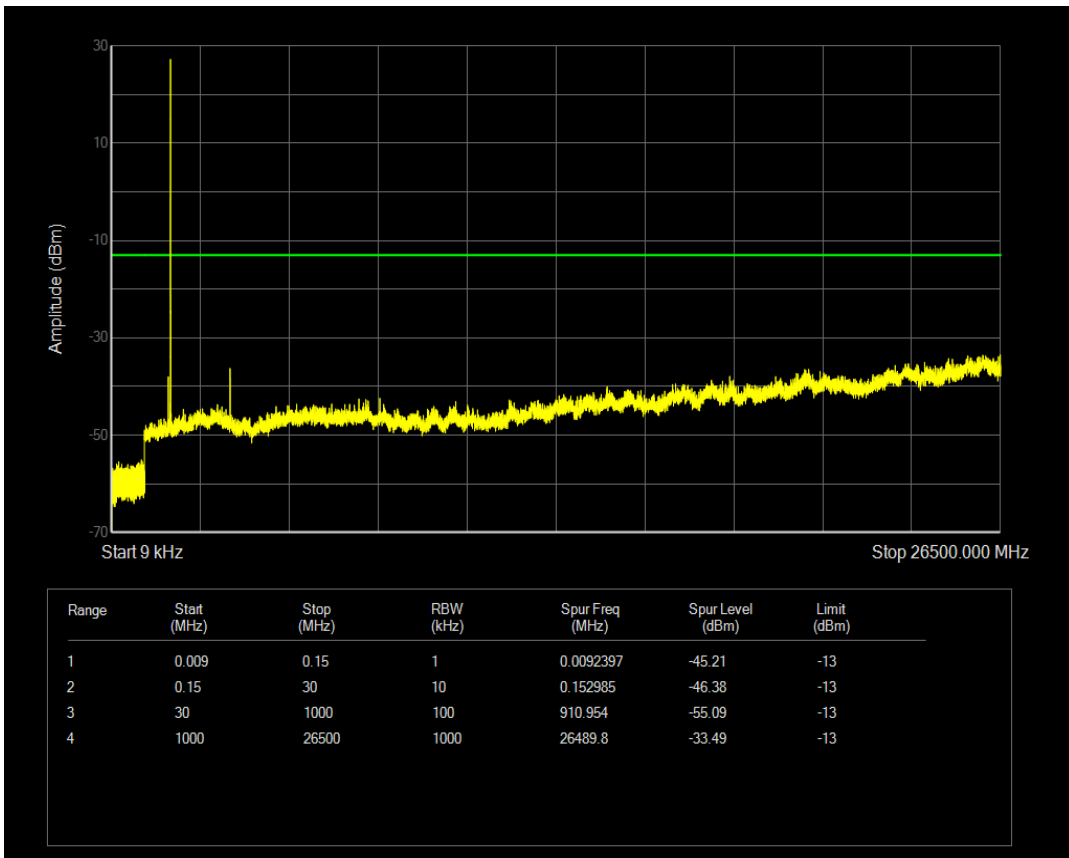

Band66 QAM16 BW=5MHz Channel=132647 RB Size=1 Position=#0

Band66 QPSK BW=10MHz Channel=132022 RB Size=1 Position=#0