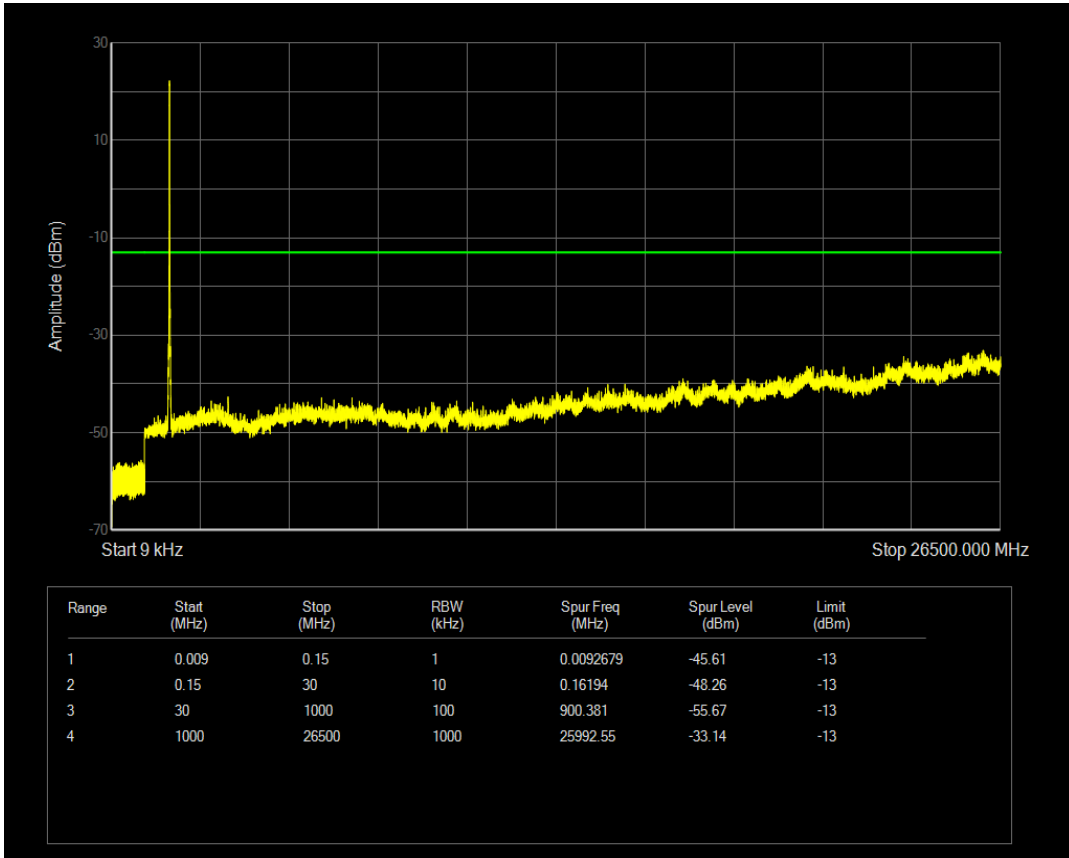

Band66 QPSK BW=10MHz Channel=132022 RB Size=50 Position=#0

Band66 QAM16 BW=10MHz Channel=132022 RB Size=1 Position=#0

Band66 QAM16 BW=10MHz Channel=132022 RB Size=50 Position=#0

Band66 QPSK BW=10MHz Channel=132322 RB Size=50 Position=#0

Band66 QPSK BW=10MHz Channel=132322 RB Size=1 Position=#0

Band66 QAM16 BW=10MHz Channel=132322 RB Size=1 Position=#0

Band66 QAM16 BW=10MHz Channel=132322 RB Size=50 Position=#0

Band66 QPSK BW=10MHz Channel=132622 RB Size=1 Position=#0