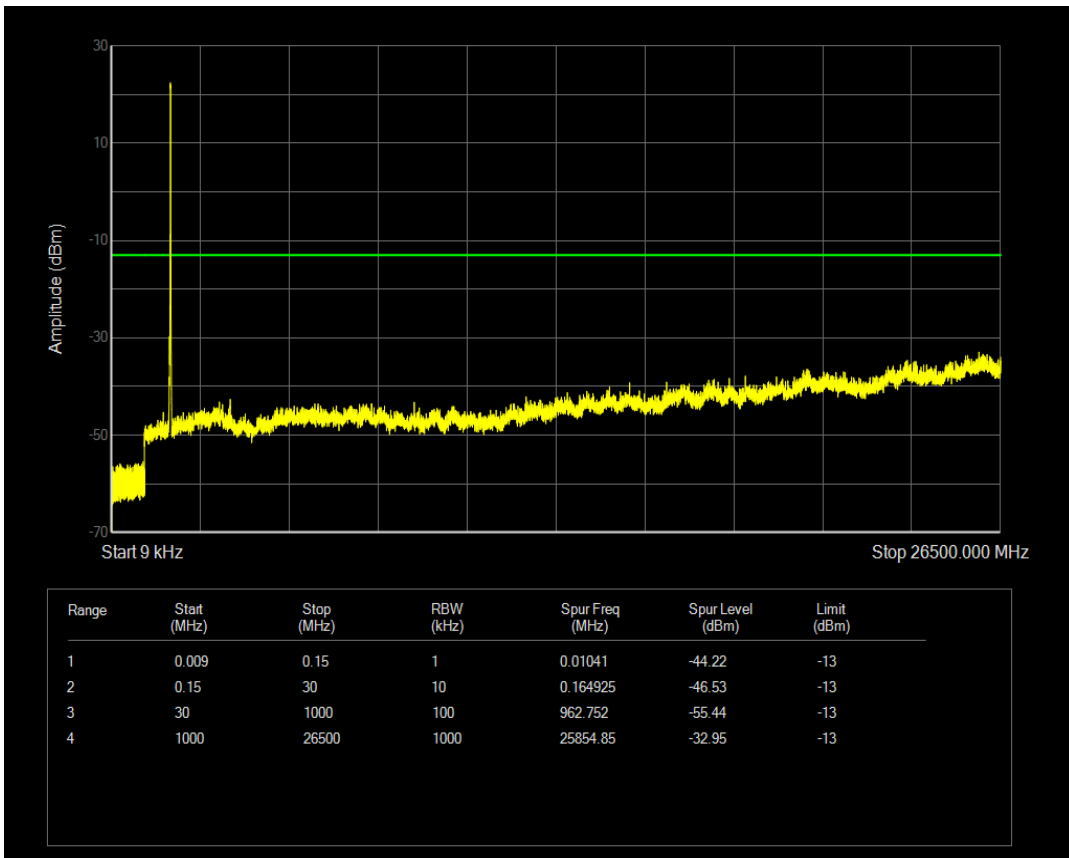

Band66 QPSK BW=10MHz Channel=132622 RB Size=50 Position=#0

Band66 QAM16 BW=10MHz Channel=132622 RB Size=1 Position=#0