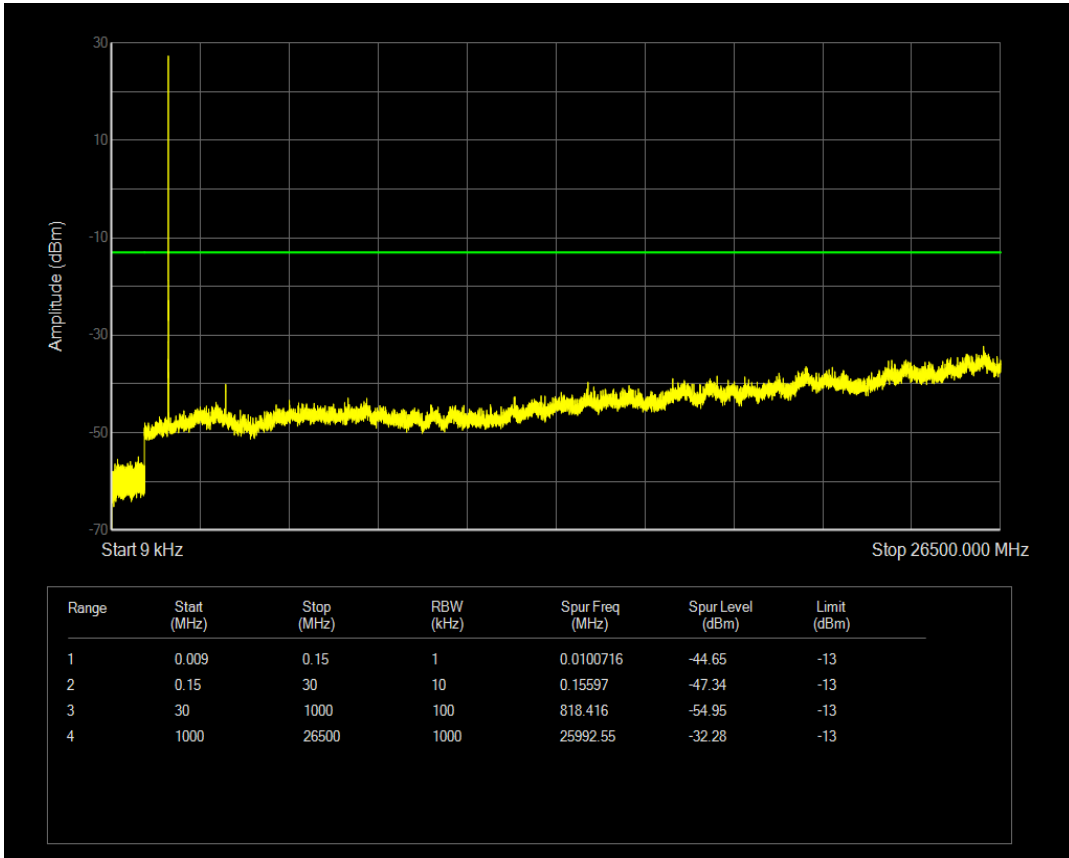

Band66 QAM16 BW=5MHz Channel=131997 RB Size=1 Position=#0

Band66 QAM16 BW=5MHz Channel=131997 RB Size=25 Position=#0