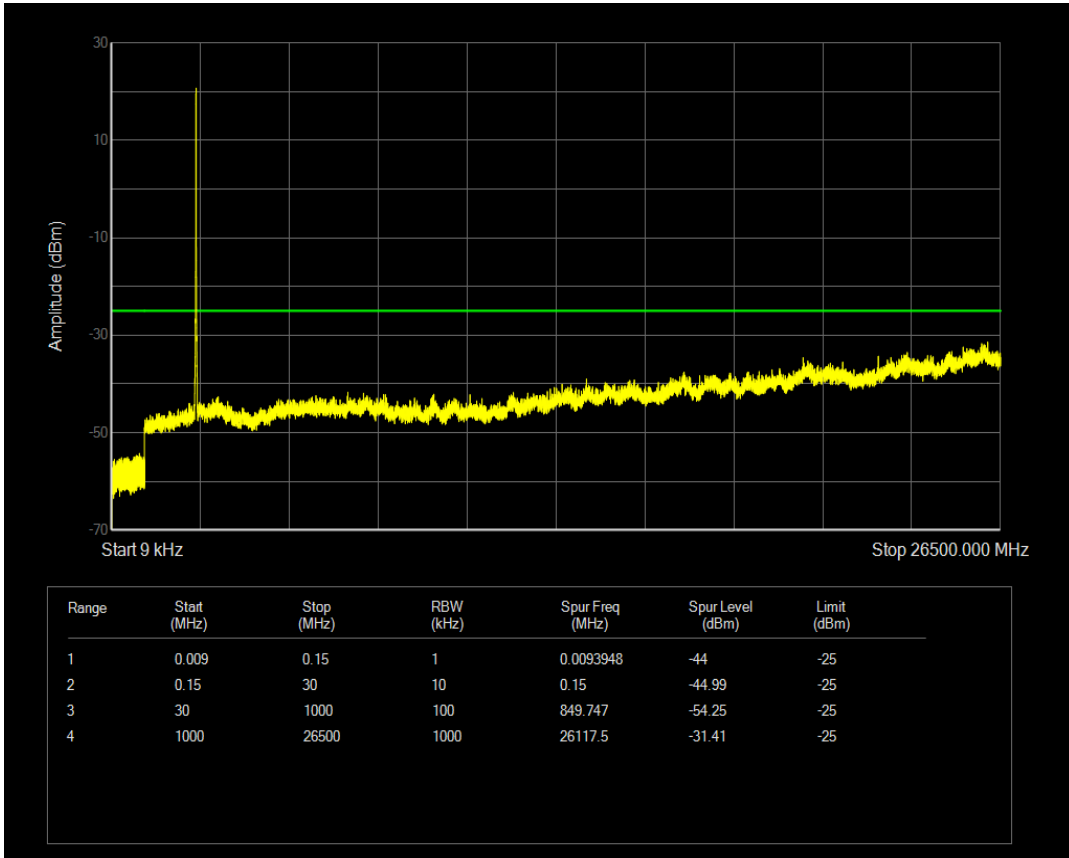

Band7 QPSK BW=10MHz Channel=20800 RB Size=1 Position=#0

Band7 QAM16 BW=10MHz Channel=20800 RB Size=1 Position=#0

Band7 QPSK BW=10MHz Channel=21100 RB Size=1 Position=#0

Band7 QAM16 BW=10MHz Channel=20800 RB Size=50 Position=#0

Band7 QPSK BW=10MHz Channel=21100 RB Size=50 Position=#0

Band7 QAM16 BW=10MHz Channel=21100 RB Size=50 Position=#0

Band7 QAM16 BW=10MHz Channel=21100 RB Size=1 Position=#0

Band7 QPSK BW=10MHz Channel=21400 RB Size=1 Position=#0