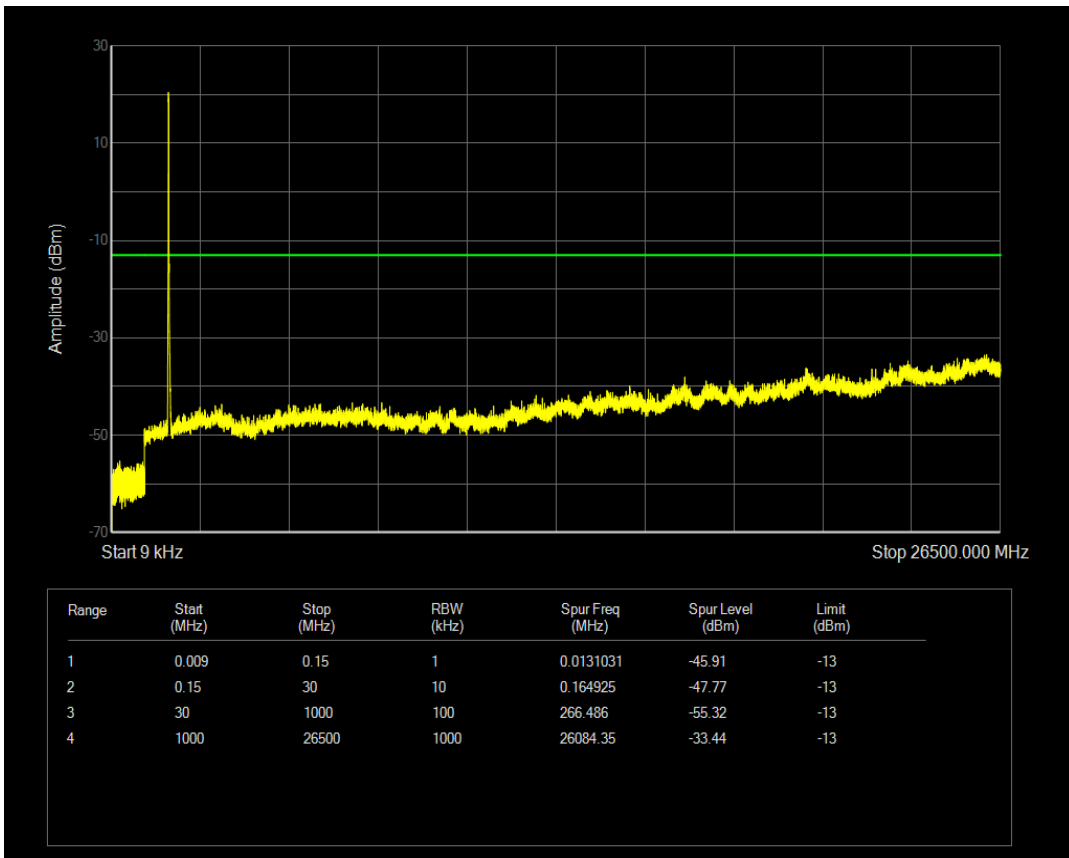

Band66 QAM16 BW=15MHz Channel=132047 RB Size=75 Position=#0

Band66 QPSK BW=15MHz Channel=132322 RB Size=1 Position=#0