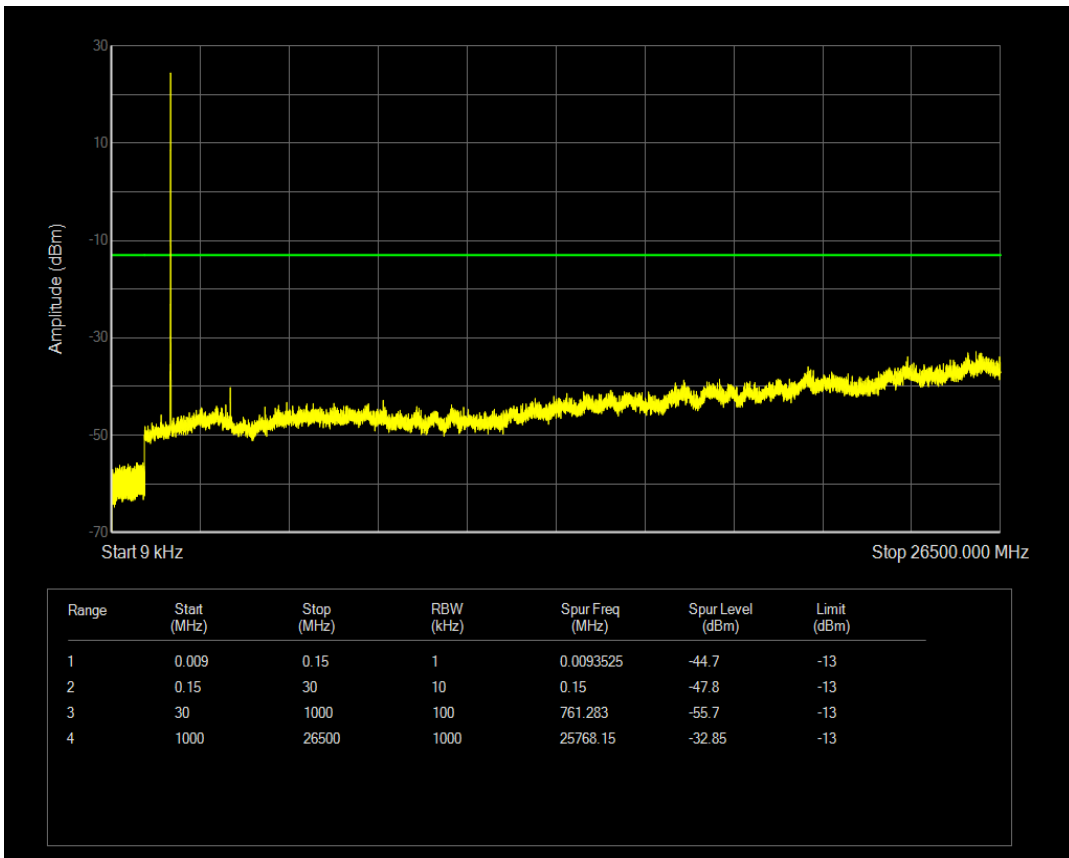

Band66 QPSK BW=3MHz Channel=132657 RB Size=15 Position=#0

Band66 QAM16 BW=3MHz Channel=132657 RB Size=1 Position=#0

Band66 QAM16 BW=3MHz Channel=132657 RB Size=15 Position=#0

Band66 QPSK BW=5MHz Channel=131997 RB Size=1 Position=#0