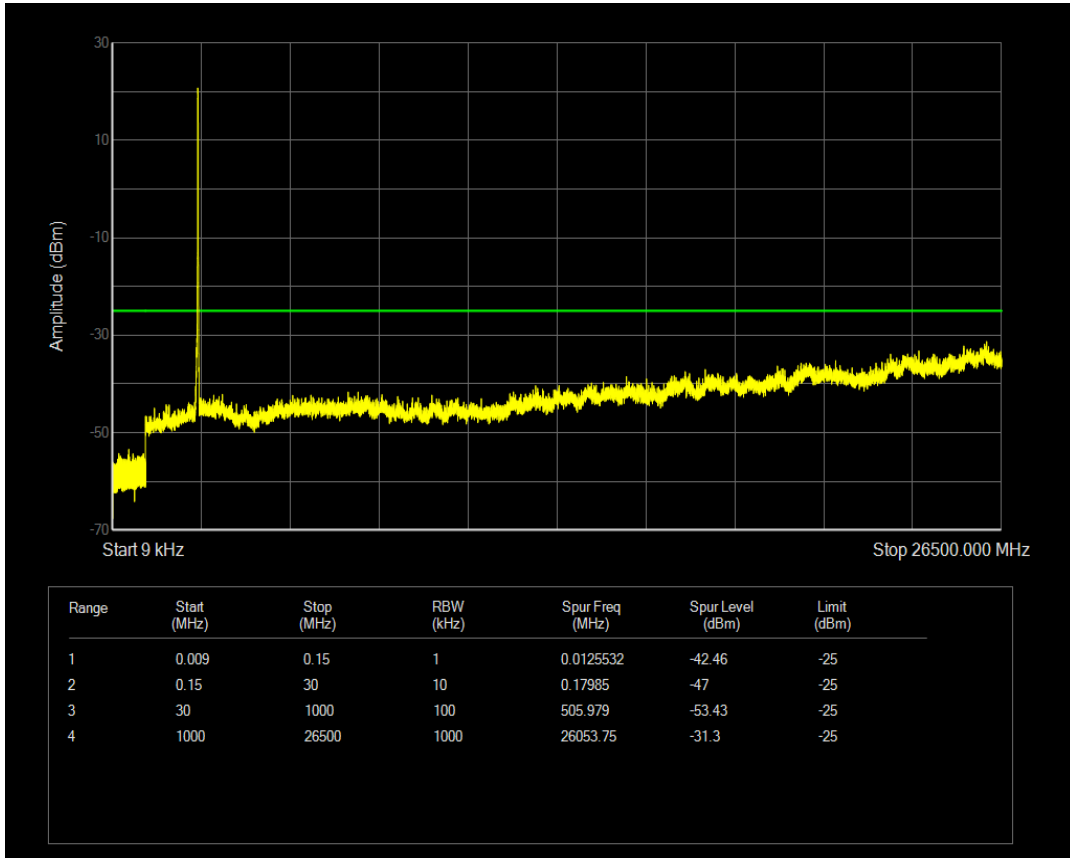

Band7 QAM16 BW=15MHz Channel=21100 RB Size=1 Position=#0

Band7 QPSK BW=15MHz Channel=21100 RB Size=75 Position=#0

Band7 QAM16 BW=15MHz Channel=21100 RB Size=75 Position=#0

Band7 QPSK BW=15MHz Channel=21375 RB Size=75 Position=#0