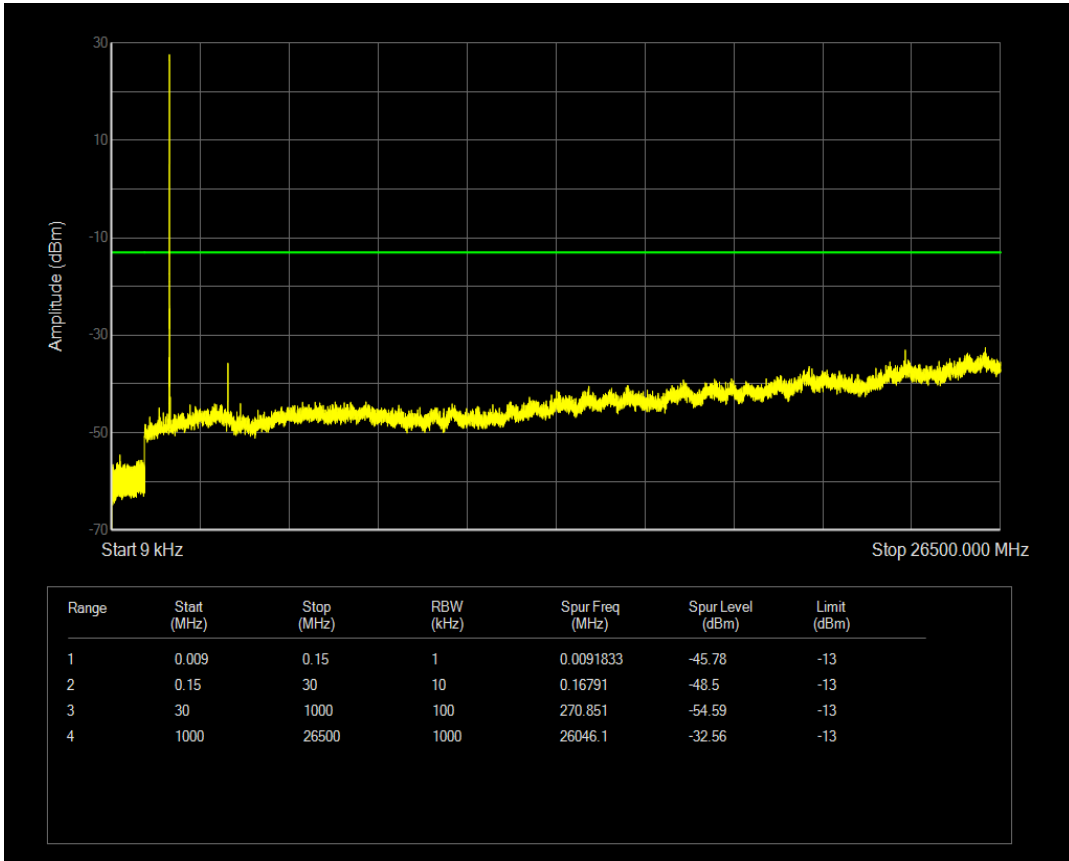

Band66 QAM16 BW=5MHz Channel=132322 RB Size=1 Position=#0

Band66 QAM16 BW=5MHz Channel=132322 RB Size=25 Position=#0