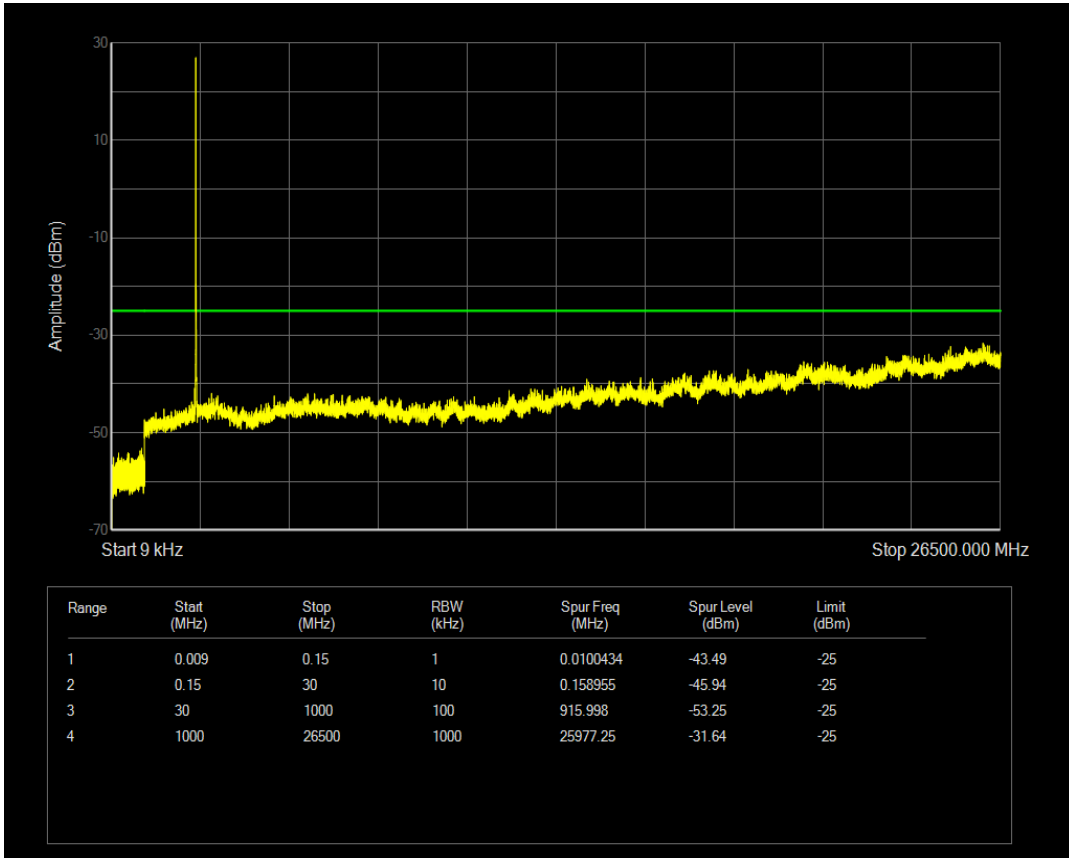

Band7 QPSK BW=15MHz Channel=20825 RB Size=75 Position=#0

Band7 QAM16 BW=15MHz Channel=20825 RB Size=75 Position=#0

Band7 QAM16 BW=15MHz Channel=20825 RB Size=1 Position=#0

Band7 QPSK BW=15MHz Channel=21100 RB Size=1 Position=#0