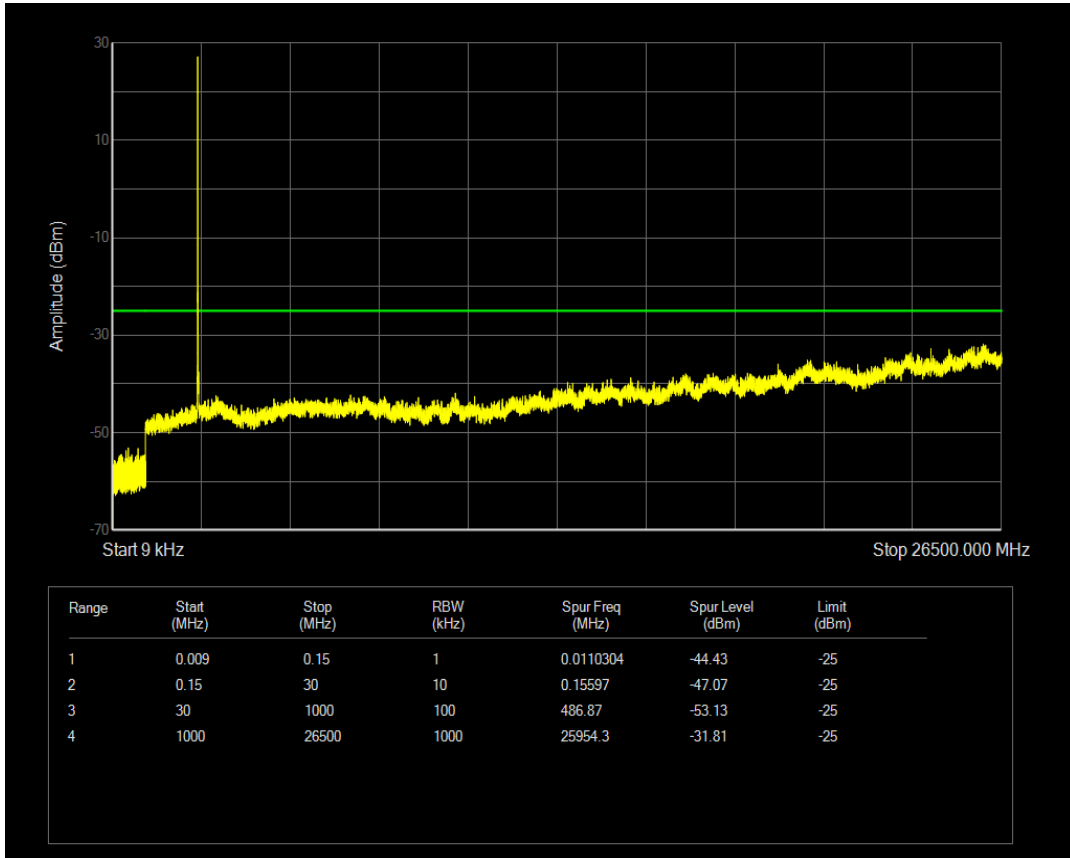

Band7 QAM16 BW=15MHz Channel=21375 RB Size=1 Position=#0

Band7 QAM16 BW=15MHz Channel=21375 RB Size=75 Position=#0