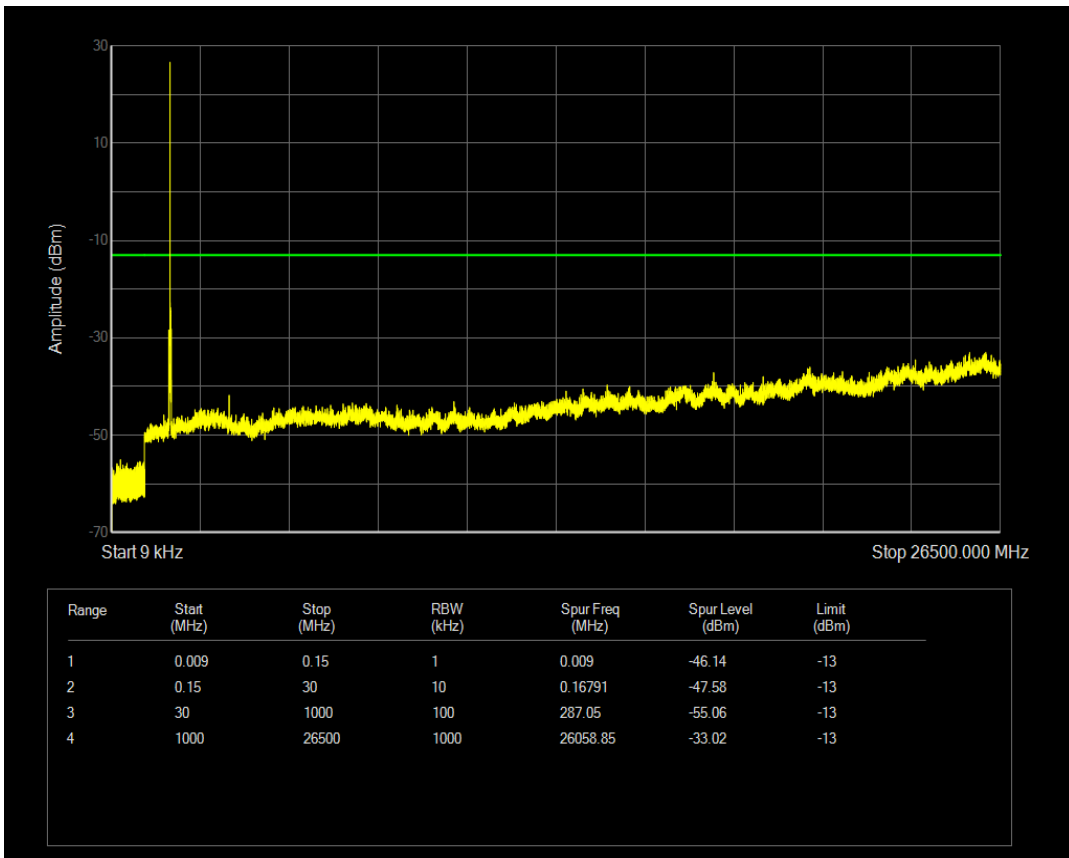

Band66 QAM16 BW=20MHz Channel=132572 RB Size=1 Position=#0

Band7 QPSK BW=5MHz Channel=20775 RB Size=1 Position=#0