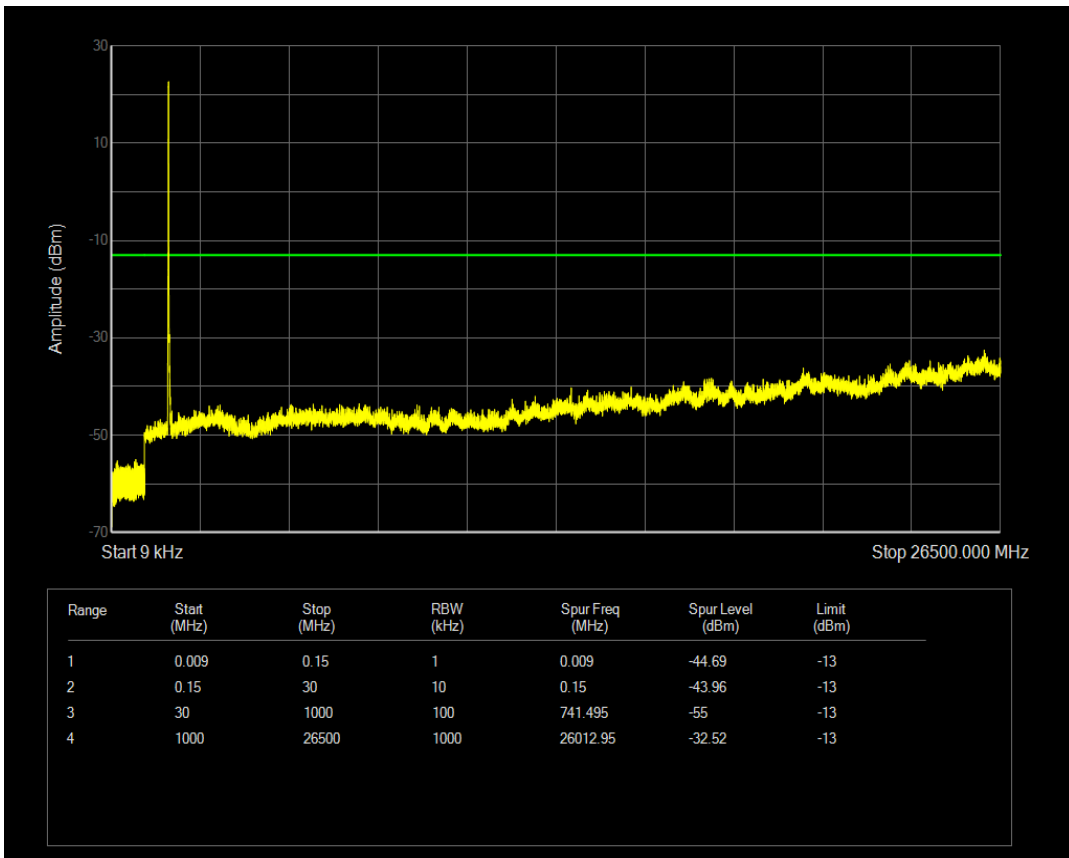

Band66 QPSK BW=10MHz Channel=132022 RB Size=50 Position=#0

Band66 QAM16 BW=10MHz Channel=132022 RB Size=1 Position=#0