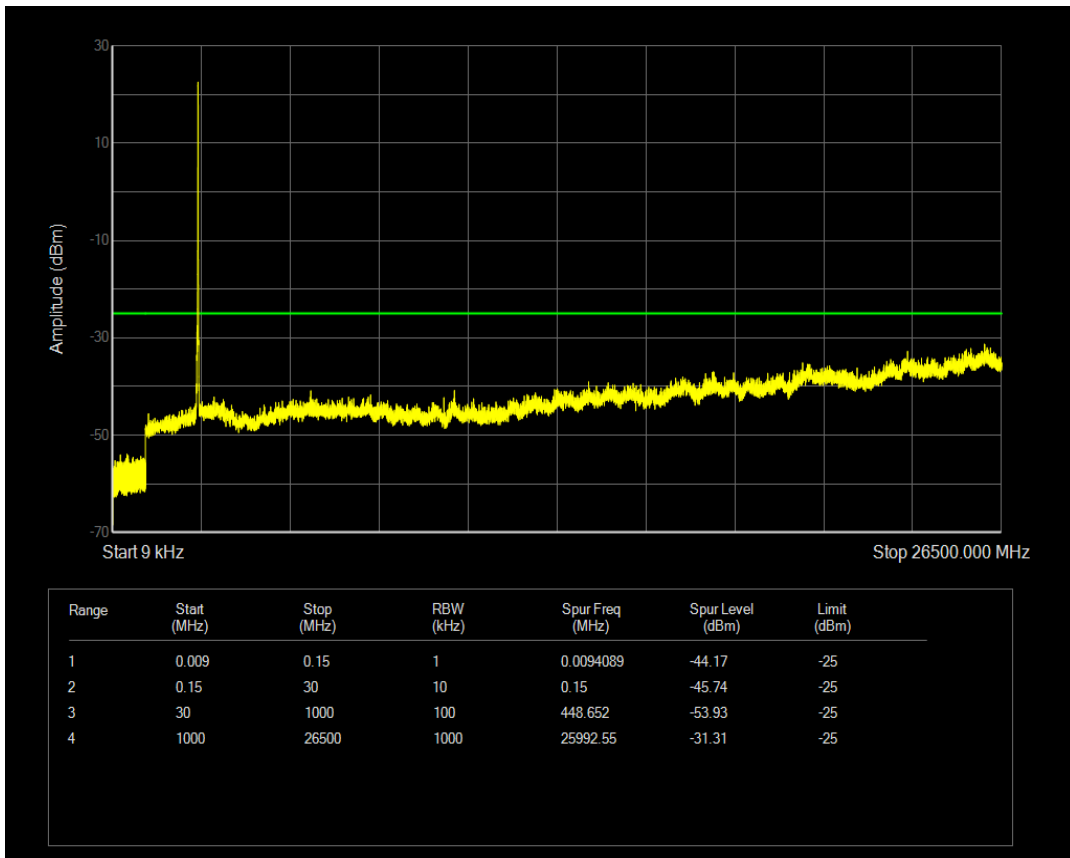

Band7 QPSK BW=10MHz Channel=20800 RB Size=1 Position=#0

Band7 QAM16 BW=10MHz Channel=20800 RB Size=1 Position=#0

Band7 QPSK BW=10MHz Channel=21100 RB Size=1 Position=#0

Band7 QAM16 BW=10MHz Channel=20800 RB Size=50 Position=#0

Band7 QPSK BW=10MHz Channel=21100 RB Size=50 Position=#0

Band7 QAM16 BW=10MHz Channel=21100 RB Size=50 Position=#0

Band7 QAM16 BW=10MHz Channel=21100 RB Size=1 Position=#0

Band7 QPSK BW=10MHz Channel=21400 RB Size=1 Position=#0

Band7 QPSK BW=10MHz Channel=21400 RB Size=50 Position=#0

Band7 QAM16 BW=10MHz Channel=21400 RB Size=1 Position=#0

Band7 QAM16 BW=10MHz Channel=21400 RB Size=50 Position=#0

Band7 QPSK BW=15MHz Channel=20825 RB Size=1 Position=#0