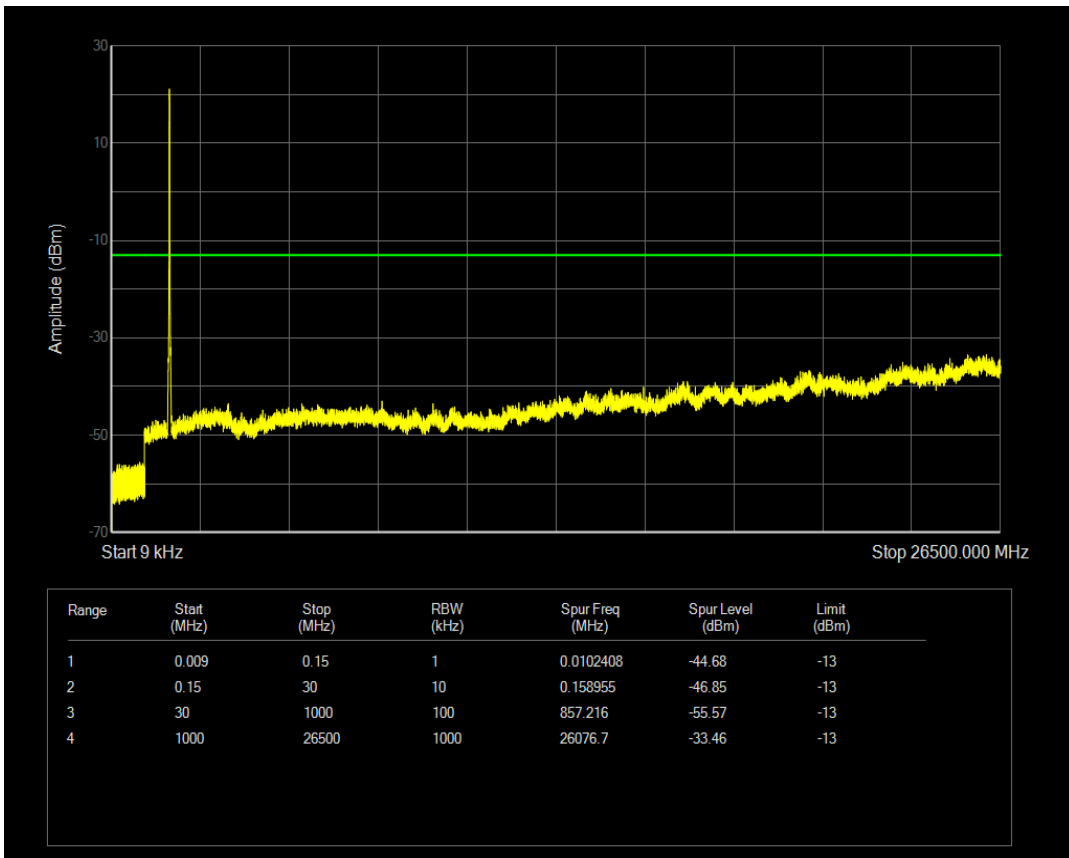

Band66 QAM16 BW=15MHz Channel=132322 RB Size=75 Position=#0

Band66 QPSK BW=15MHz Channel=132597 RB Size=75 Position=#0