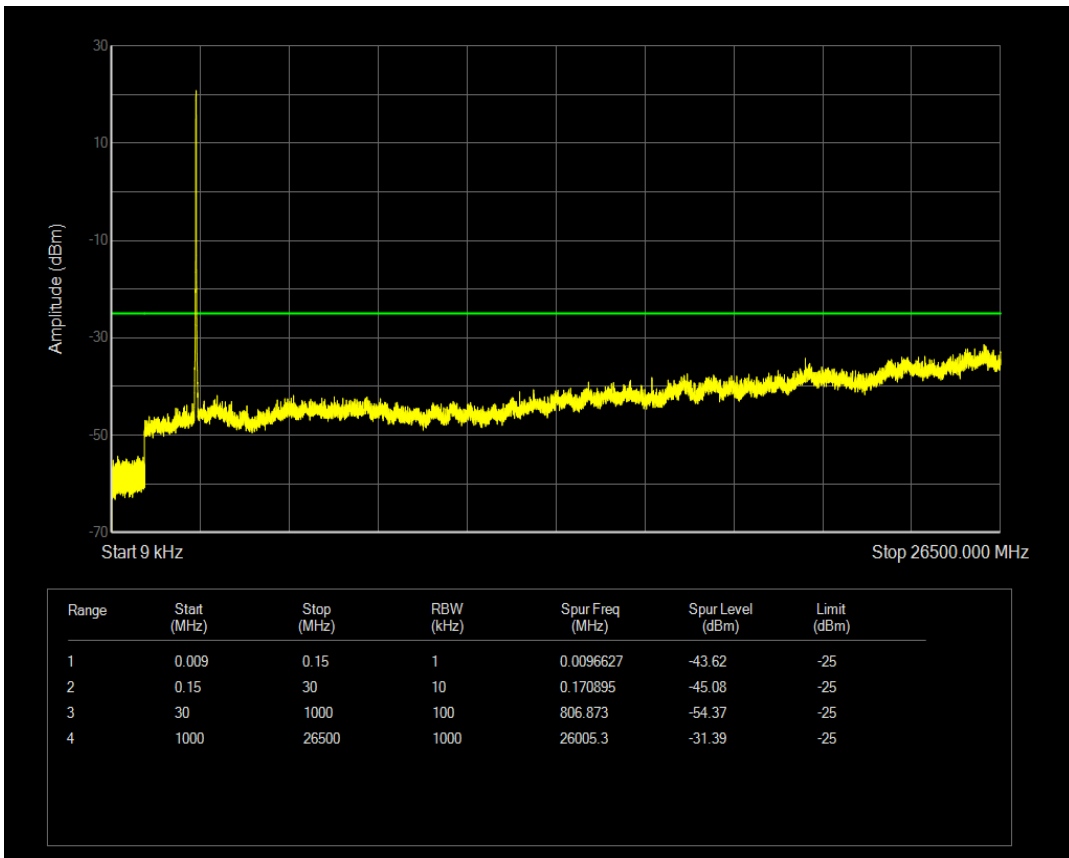

Band7 QPSK BW=15MHz Channel=20825 RB Size=75 Position=#0

Band7 QAM16 BW=15MHz Channel=20825 RB Size=75 Position=#0

Band7 QAM16 BW=15MHz Channel=20825 RB Size=1 Position=#0

Band7 QPSK BW=15MHz Channel=21100 RB Size=1 Position=#0

Band7 QAM16 BW=15MHz Channel=21100 RB Size=1 Position=#0

Band7 QPSK BW=15MHz Channel=21100 RB Size=75 Position=#0

Band7 QAM16 BW=15MHz Channel=21100 RB Size=75 Position=#0

Band7 QPSK BW=15MHz Channel=21375 RB Size=75 Position=#0