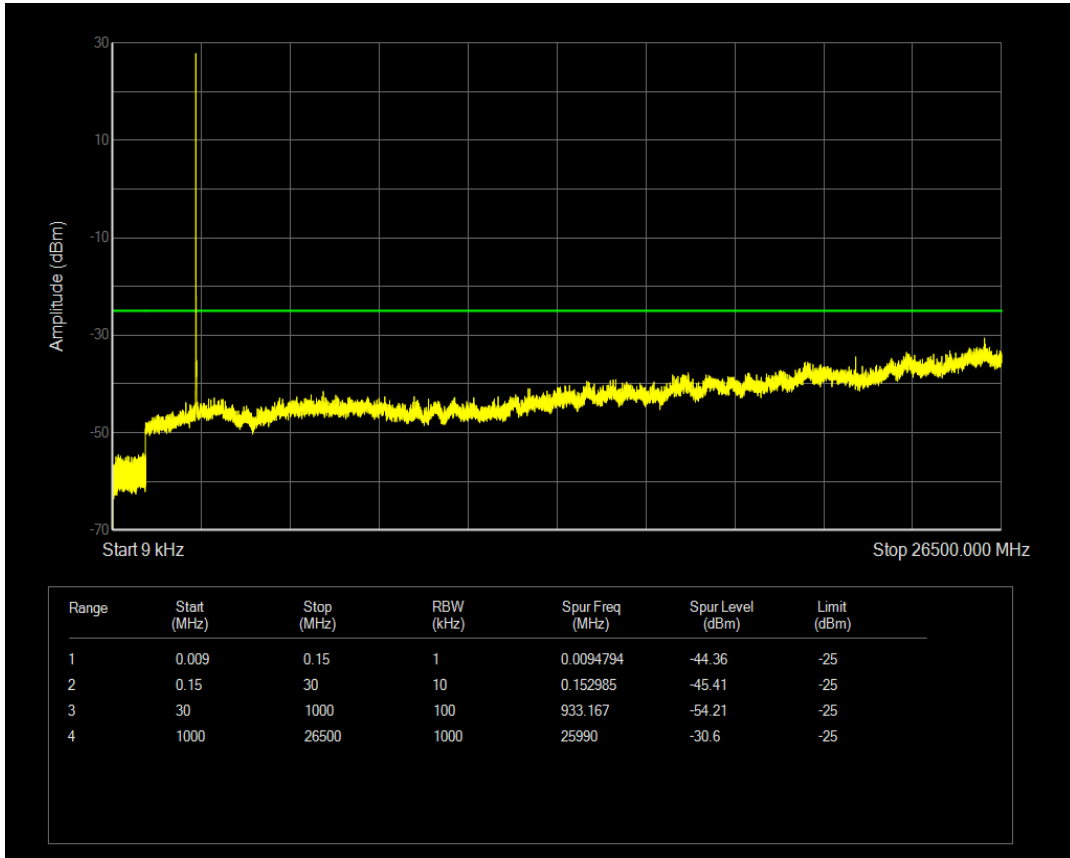

Band7 QPSK BW=5MHz Channel=21425 RB Size=25 Position=#0

Band7 QAM16 BW=5MHz Channel=21425 RB Size=1 Position=#0

Band7 QAM16 BW=5MHz Channel=21425 RB Size=25 Position=#0

Band7 QPSK BW=10MHz Channel=20800 RB Size=50 Position=#0

Band7 QPSK BW=10MHz Channel=20800 RB Size=1 Position=#0

Band7 QAM16 BW=10MHz Channel=20800 RB Size=1 Position=#0

Band7 QPSK BW=10MHz Channel=21100 RB Size=1 Position=#0

Band7 QAM16 BW=10MHz Channel=20800 RB Size=50 Position=#0