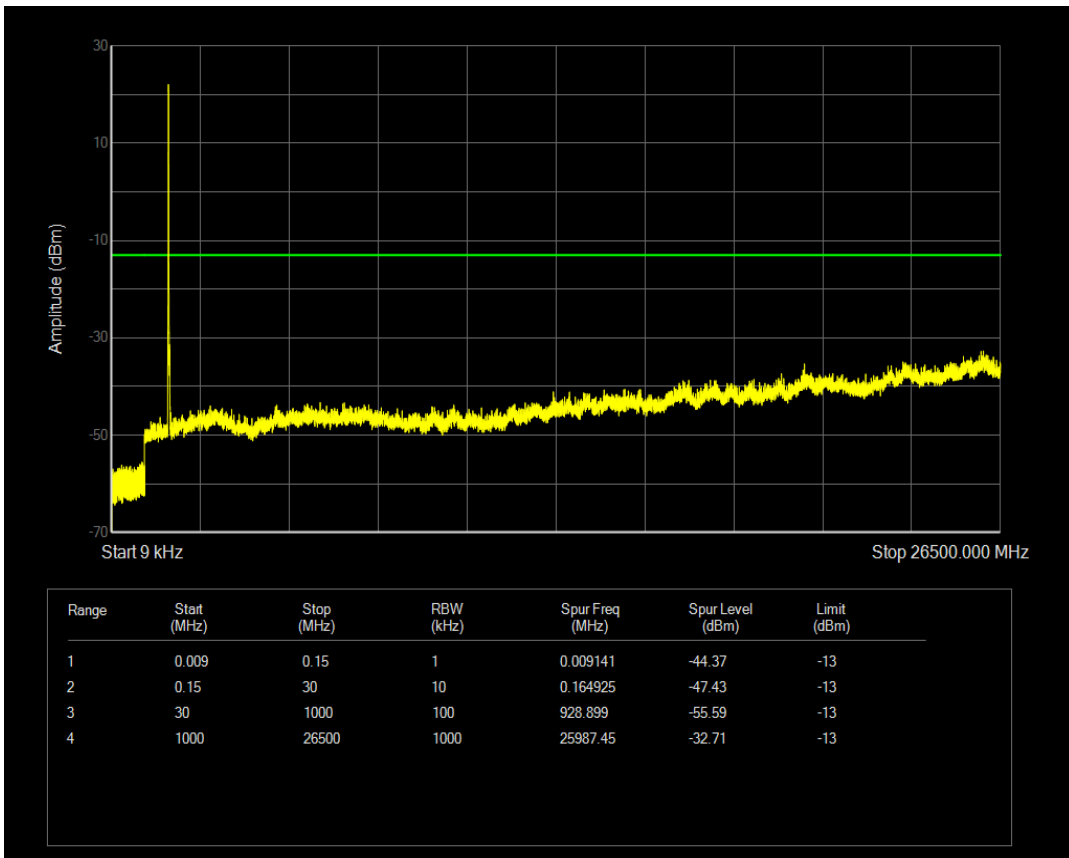

Band66 QAM16 BW=10MHz Channel=132022 RB Size=50 Position=#0

Band66 QPSK BW=10MHz Channel=132322 RB Size=50 Position=#0