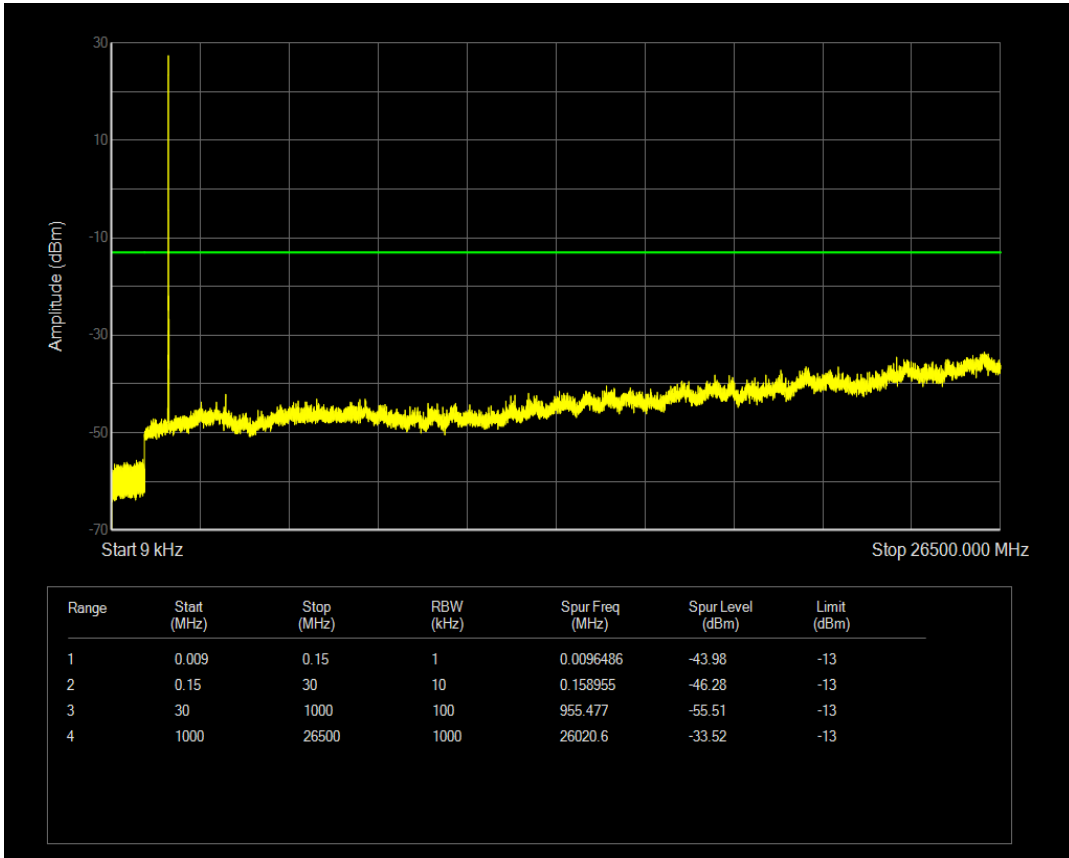

Band66 QAM16 BW=10MHz Channel=132022 RB Size=1 Position=#0

Band66 QAM16 BW=10MHz Channel=132022 RB Size=50 Position=#0