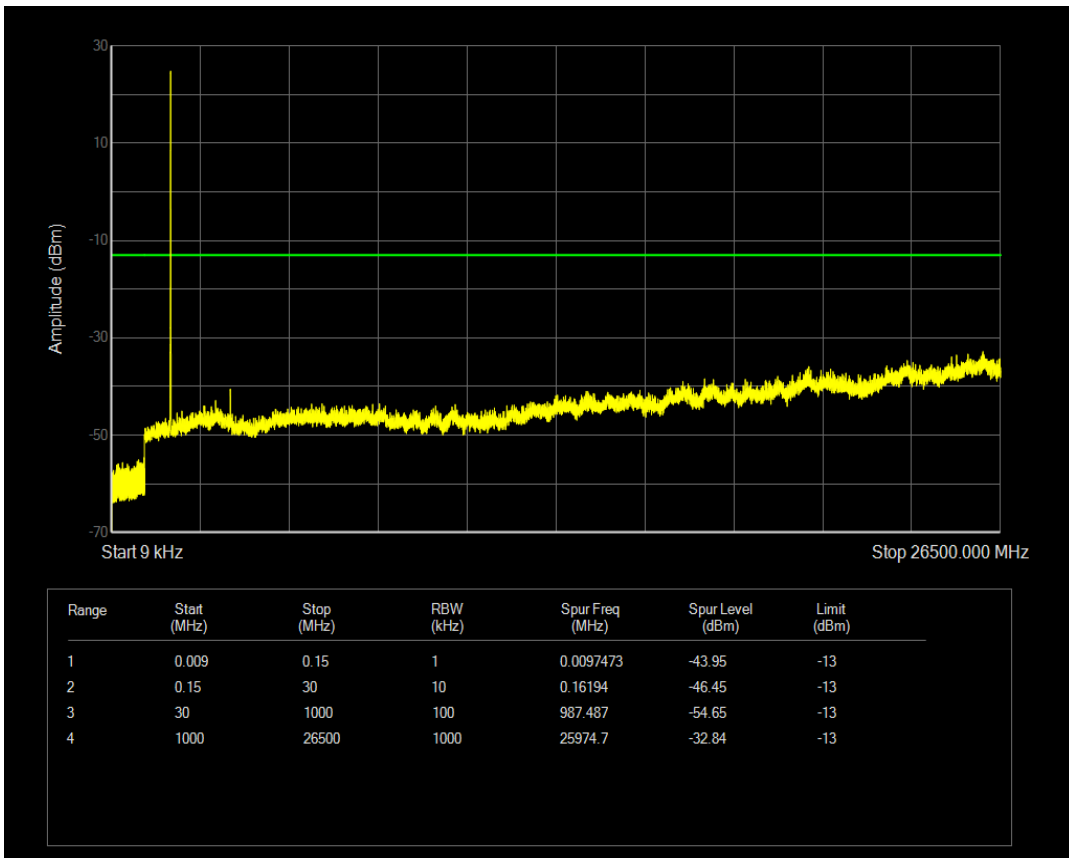

Band66 QPSK BW=3MHz Channel=132657 RB Size=15 Position=#0

Band66 QAM16 BW=3MHz Channel=132657 RB Size=1 Position=#0

Band66 QAM16 BW=3MHz Channel=132657 RB Size=15 Position=#0

Band66 QPSK BW=5MHz Channel=131997 RB Size=1 Position=#0