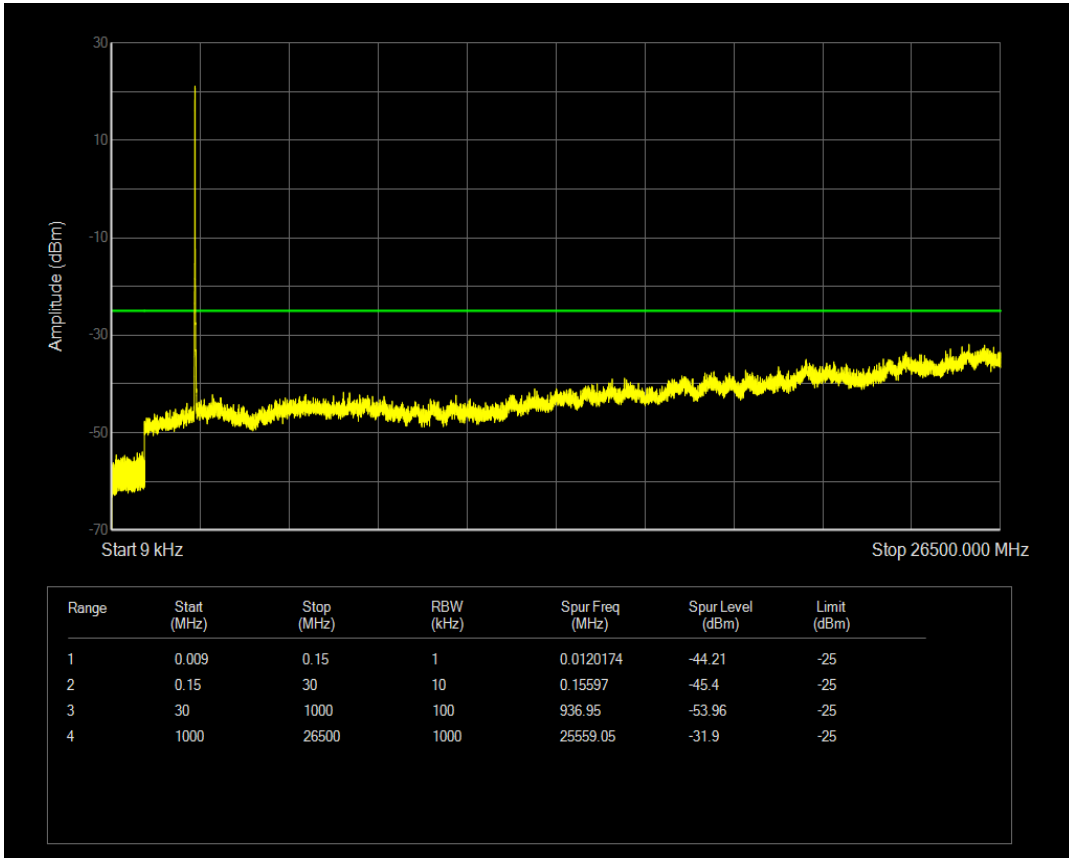

Band7 QPSK BW=10MHz Channel=20800 RB Size=1 Position=#0

Band7 QAM16 BW=10MHz Channel=20800 RB Size=1 Position=#0

Band7 QPSK BW=10MHz Channel=21100 RB Size=1 Position=#0

Band7 QAM16 BW=10MHz Channel=20800 RB Size=50 Position=#0

Band7 QPSK BW=10MHz Channel=21100 RB Size=50 Position=#0

Band7 QAM16 BW=10MHz Channel=21100 RB Size=50 Position=#0

Band7 QAM16 BW=10MHz Channel=21100 RB Size=1 Position=#0

Band7 QPSK BW=10MHz Channel=21400 RB Size=1 Position=#0