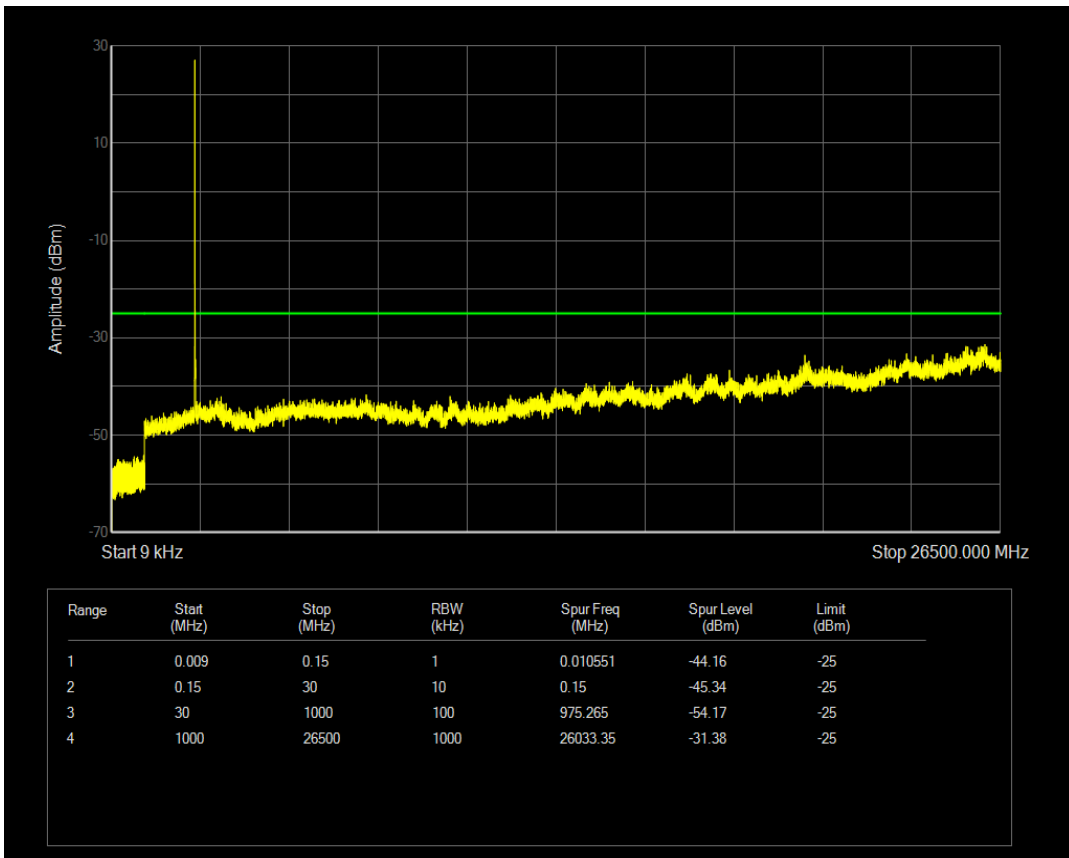

Band7 QPSK BW=5MHz Channel=21425 RB Size=25 Position=#0

Band7 QAM16 BW=5MHz Channel=21425 RB Size=1 Position=#0

Band7 QAM16 BW=5MHz Channel=21425 RB Size=25 Position=#0

Band7 QPSK BW=10MHz Channel=20800 RB Size=50 Position=#0

Band7 QPSK BW=10MHz Channel=20800 RB Size=1 Position=#0

Band7 QAM16 BW=10MHz Channel=20800 RB Size=1 Position=#0

Band7 QPSK BW=10MHz Channel=21100 RB Size=1 Position=#0

Band7 QAM16 BW=10MHz Channel=20800 RB Size=50 Position=#0