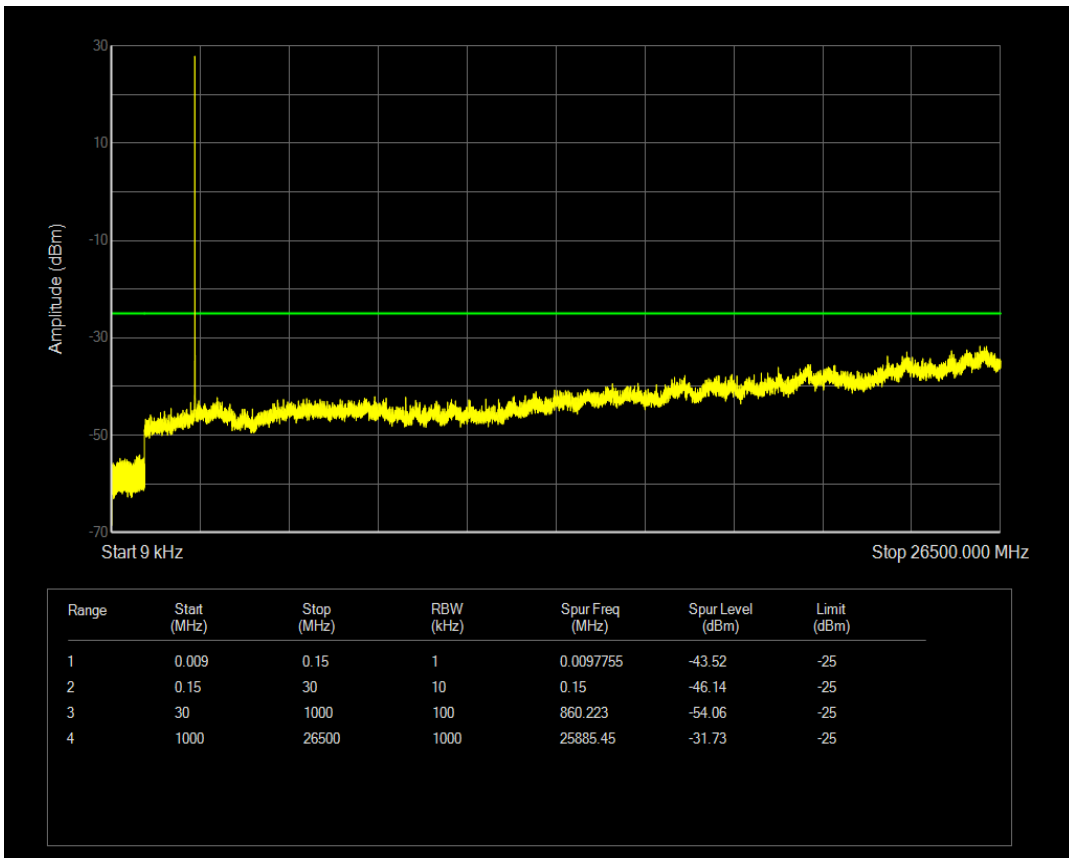

Band7 QAM16 BW=5MHz Channel=20775 RB Size=1 Position=#0

Band7 QPSK BW=5MHz Channel=21100 RB Size=25 Position=#0