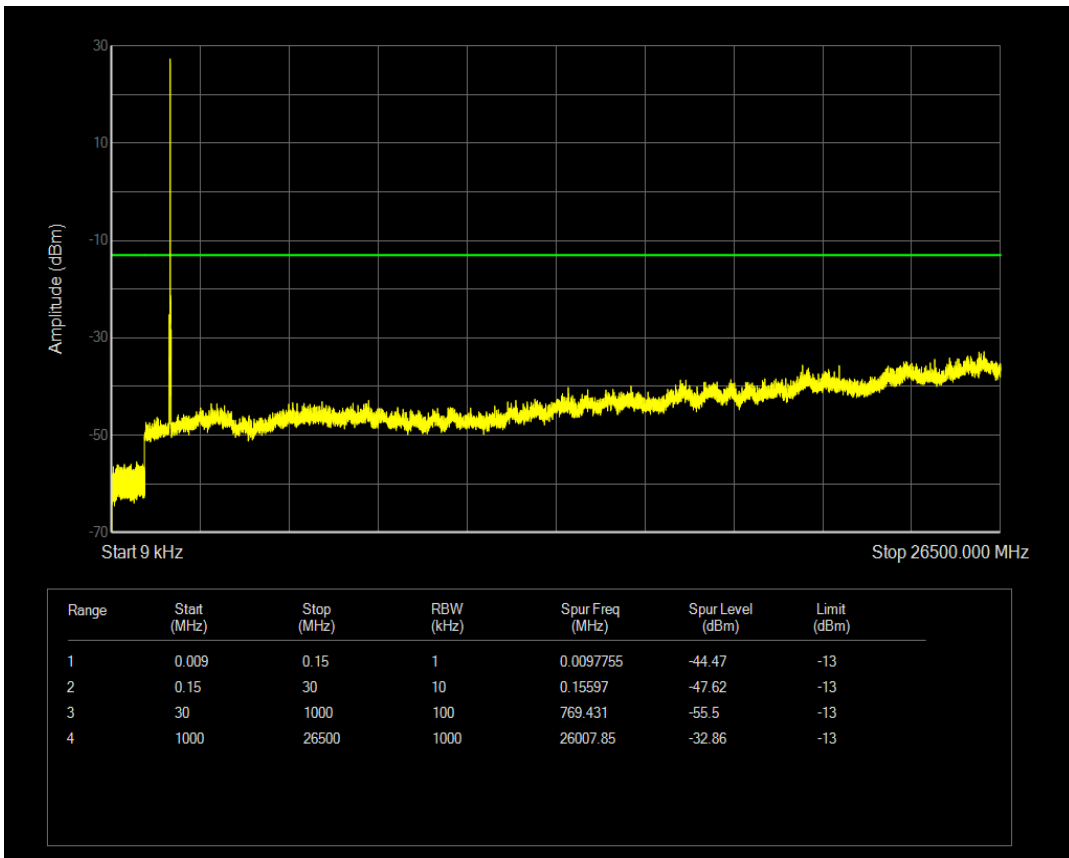

Band66 QPSK BW=15MHz Channel=132597 RB Size=1 Position=#0

Band66 QAM16 BW=15MHz Channel=132597 RB Size=1 Position=#0