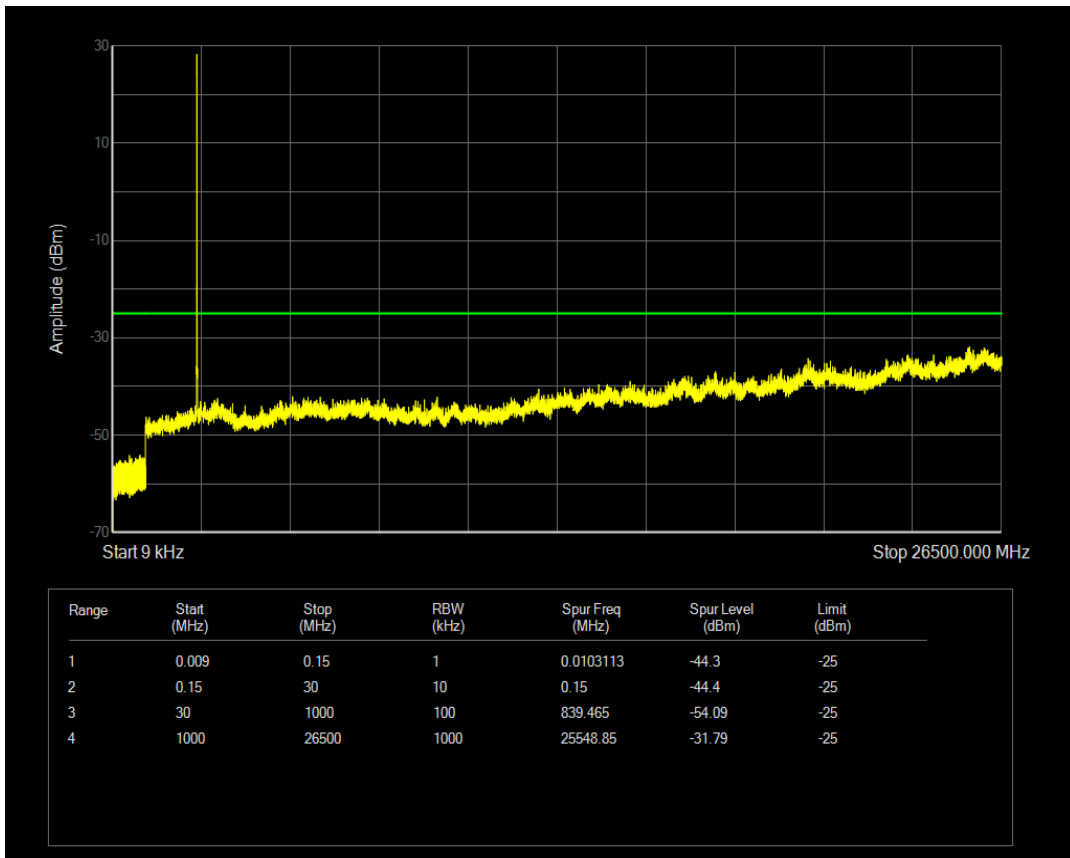

Band7 QPSK BW=5MHz Channel=21425 RB Size=25 Position=#0

Band7 QAM16 BW=5MHz Channel=21425 RB Size=1 Position=#0

Band7 QAM16 BW=5MHz Channel=21425 RB Size=25 Position=#0

Band7 QPSK BW=10MHz Channel=20800 RB Size=50 Position=#0

Band7 QPSK BW=10MHz Channel=20800 RB Size=1 Position=#0

Band7 QAM16 BW=10MHz Channel=20800 RB Size=1 Position=#0

Band7 QPSK BW=10MHz Channel=21100 RB Size=1 Position=#0

Band7 QAM16 BW=10MHz Channel=20800 RB Size=50 Position=#0