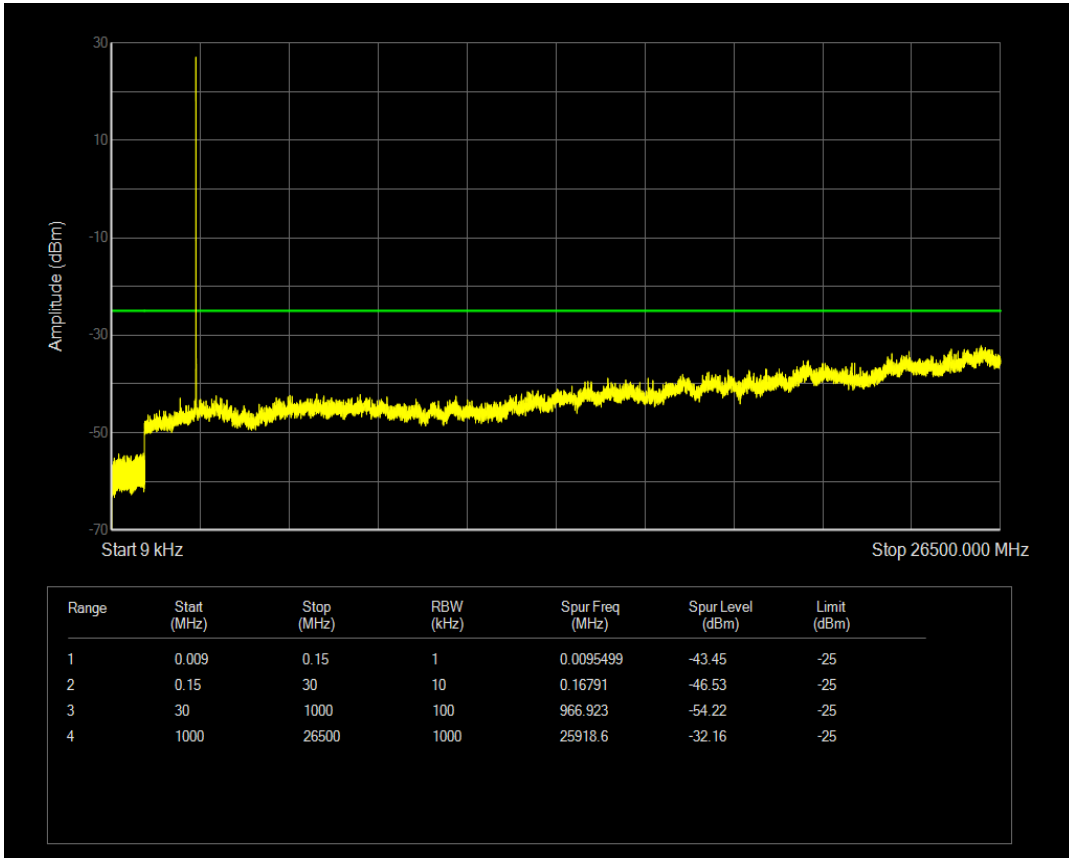

Band7 QPSK BW=5MHz Channel=20775 RB Size=25 Position=#0

Band7 QAM16 BW=5MHz Channel=20775 RB Size=25 Position=#0

Band7 QAM16 BW=5MHz Channel=20775 RB Size=1 Position=#0

Band7 QPSK BW=5MHz Channel=21100 RB Size=25 Position=#0

Band7 QPSK BW=5MHz Channel=21100 RB Size=1 Position=#0

Band7 QAM16 BW=5MHz Channel=21100 RB Size=1 Position=#0

Band7 QAM16 BW=5MHz Channel=21100 RB Size=25 Position=#0

Band7 QPSK BW=5MHz Channel=21425 RB Size=1 Position=#0