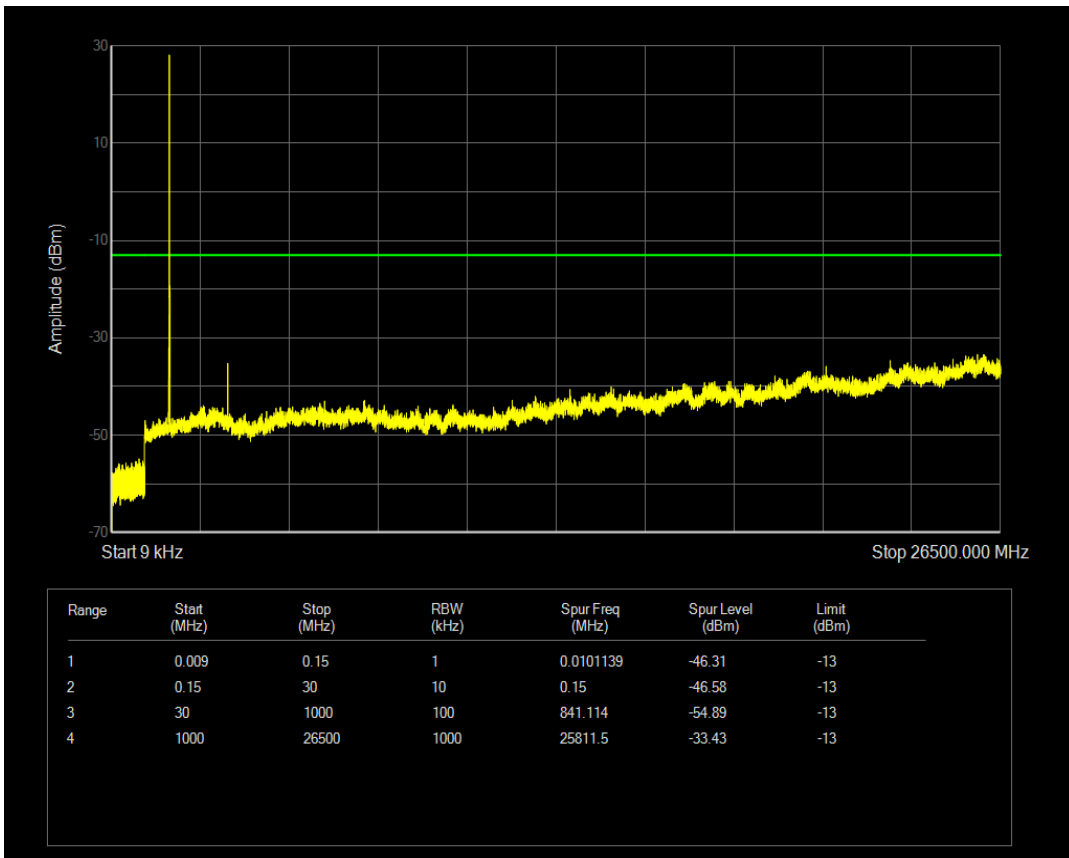

Band66 QPSK BW=10MHz Channel=132322 RB Size=1 Position=#0

Band66 QAM16 BW=10MHz Channel=132322 RB Size=1 Position=#0