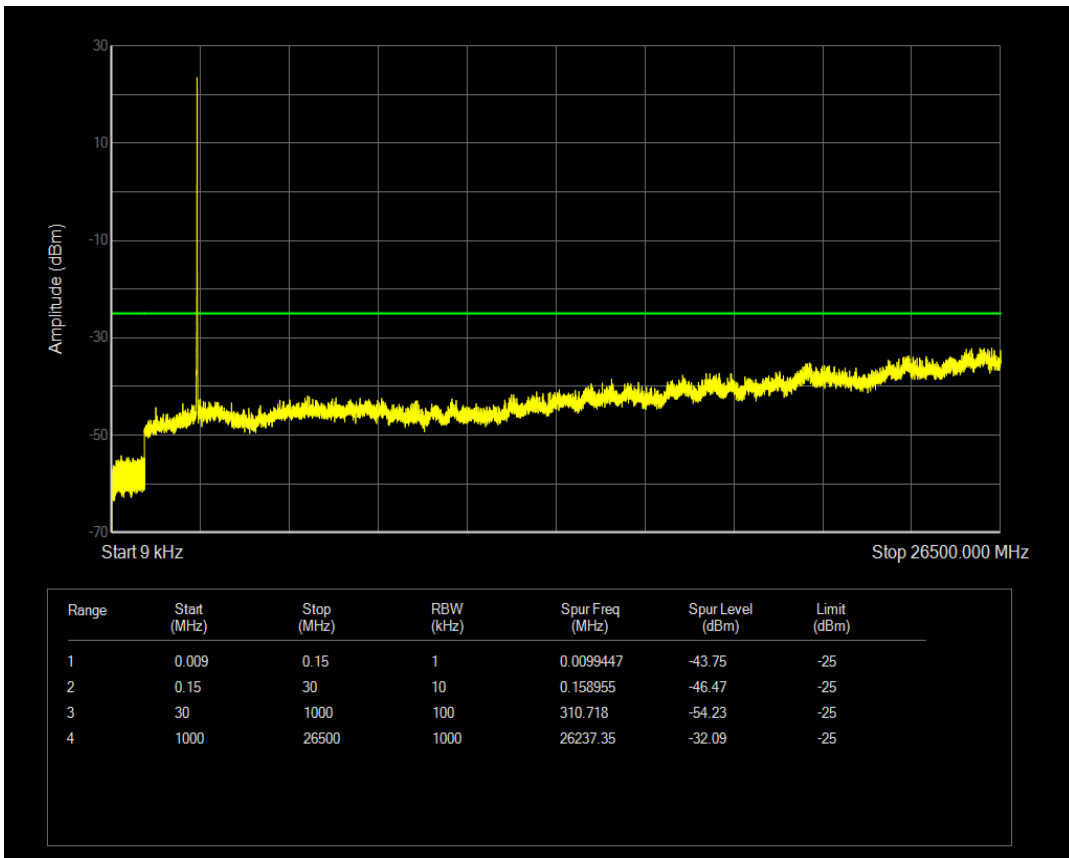

Band7 QPSK BW=5MHz Channel=21100 RB Size=1 Position=#0

Band7 QAM16 BW=5MHz Channel=21100 RB Size=1 Position=#0

Band7 QAM16 BW=5MHz Channel=21100 RB Size=25 Position=#0

Band7 QPSK BW=5MHz Channel=21425 RB Size=1 Position=#0

Band7 QPSK BW=5MHz Channel=21425 RB Size=25 Position=#0

Band7 QAM16 BW=5MHz Channel=21425 RB Size=1 Position=#0

Band7 QAM16 BW=5MHz Channel=21425 RB Size=25 Position=#0

Band7 QPSK BW=10MHz Channel=20800 RB Size=50 Position=#0