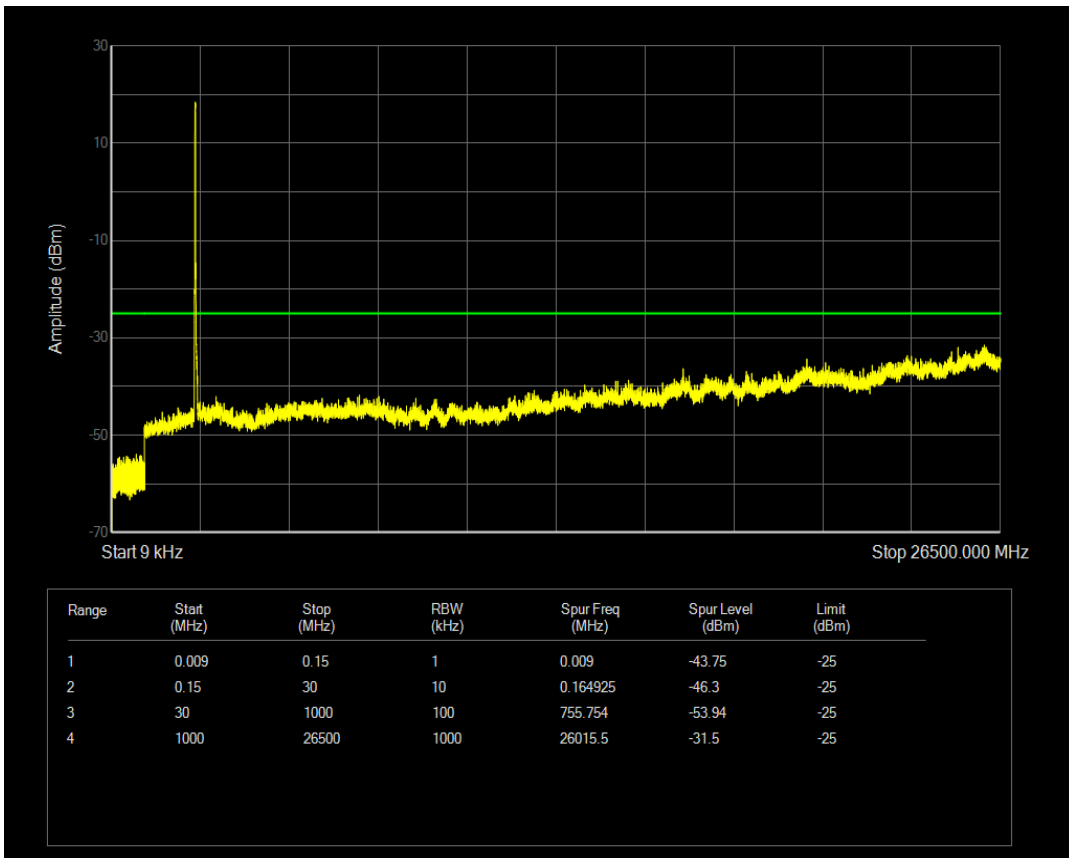

Band7 QPSK BW=15MHz Channel=21375 RB Size=1 Position=#0

Band7 QAM16 BW=15MHz Channel=21375 RB Size=1 Position=#0

Band7 QAM16 BW=15MHz Channel=21375 RB Size=75 Position=#0

Band7 QPSK BW=20MHz Channel=20850 RB Size=100 Position=#0

Band7 QPSK BW=20MHz Channel=20850 RB Size=1 Position=#0

Band7 QAM16 BW=20MHz Channel=20850 RB Size=1 Position=#0

Band7 QAM16 BW=20MHz Channel=20850 RB Size=100 Position=#0

Band7 QPSK BW=20MHz Channel=21100 RB Size=1 Position=#0