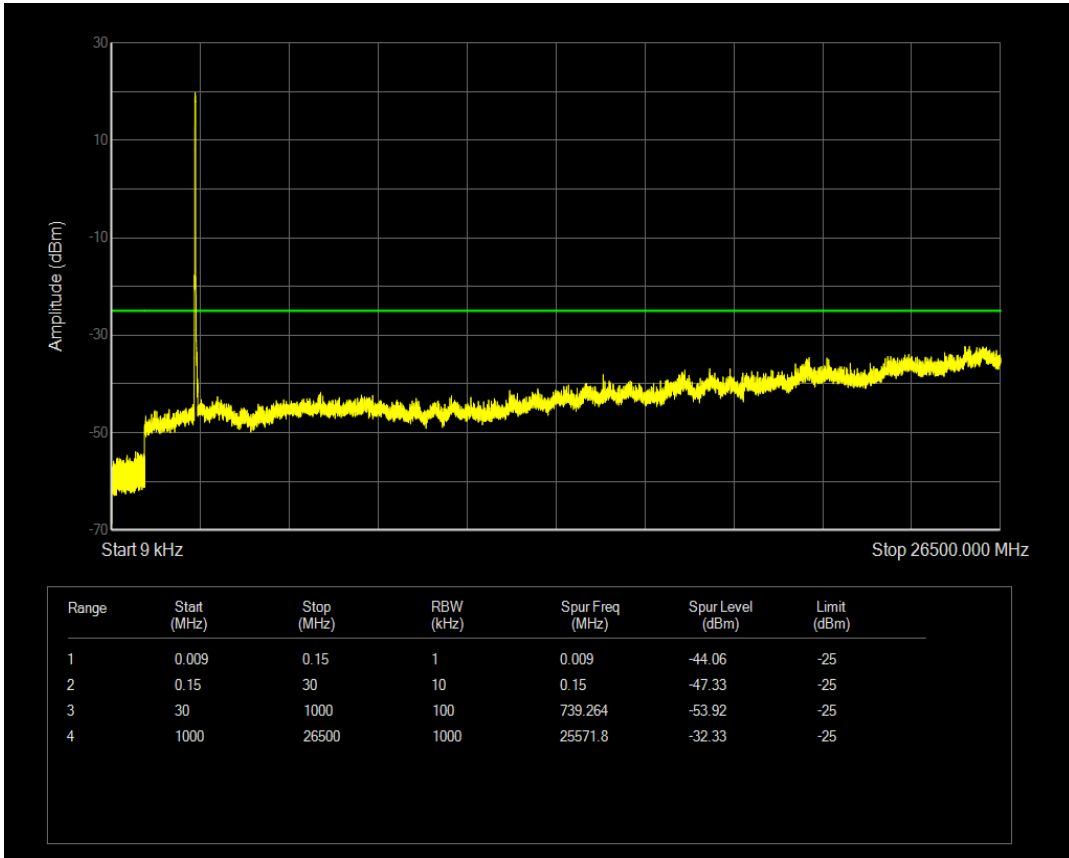

Band7 QPSK BW=15MHz Channel=21375 RB Size=1 Position=#0

Band7 QAM16 BW=15MHz Channel=21375 RB Size=1 Position=#0

Band7 QAM16 BW=15MHz Channel=21375 RB Size=75 Position=#0

Band7 QPSK BW=20MHz Channel=20850 RB Size=100 Position=#0

Band7 QPSK BW=20MHz Channel=20850 RB Size=1 Position=#0

Band7 QAM16 BW=20MHz Channel=20850 RB Size=1 Position=#0

Band7 QAM16 BW=20MHz Channel=20850 RB Size=100 Position=#0

Band7 QPSK BW=20MHz Channel=21100 RB Size=1 Position=#0