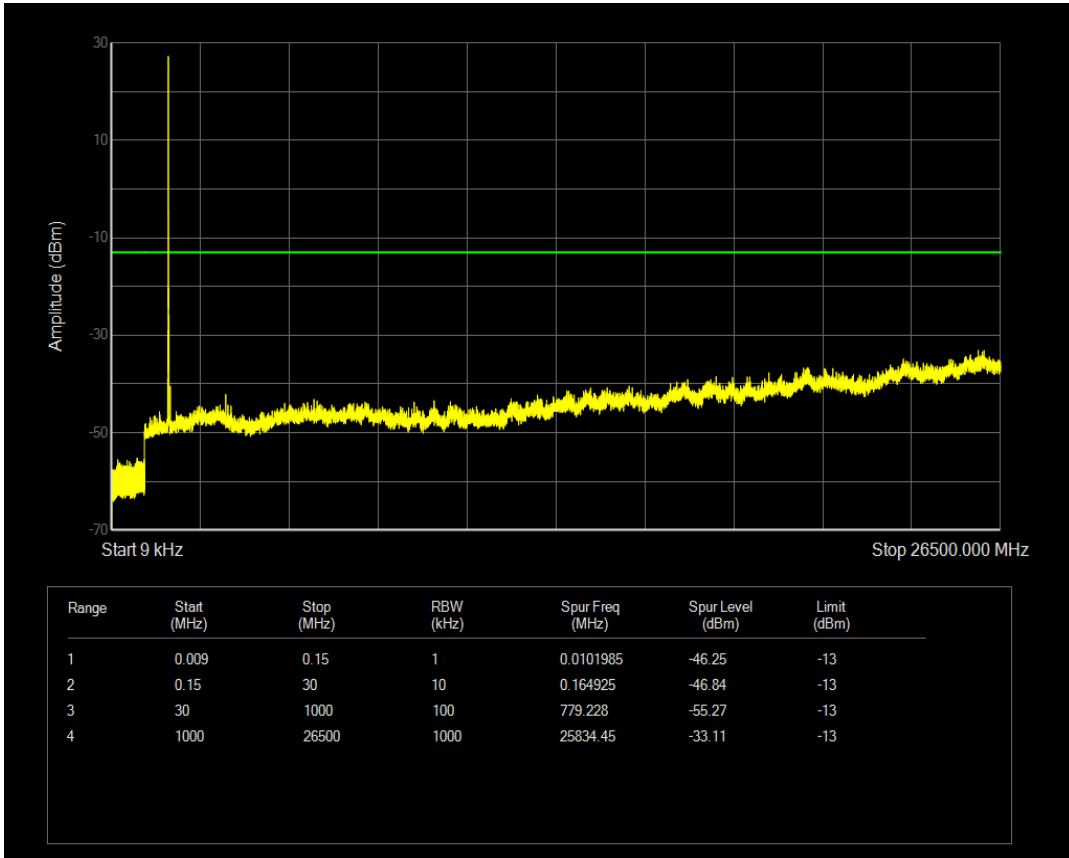

Band66 QPSK BW=5MHz Channel=132647 RB Size=1 Position=#0

Band66 QAM16 BW=5MHz Channel=132647 RB Size=25 Position=#0

Band66 QAM16 BW=5MHz Channel=132647 RB Size=1 Position=#0

Band66 QPSK BW=10MHz Channel=132022 RB Size=1 Position=#0

Band66 QPSK BW=10MHz Channel=132022 RB Size=50 Position=#0

Band66 QAM16 BW=10MHz Channel=132022 RB Size=1 Position=#0

Band66 QAM16 BW=10MHz Channel=132022 RB Size=50 Position=#0

Band66 QPSK BW=10MHz Channel=132322 RB Size=50 Position=#0