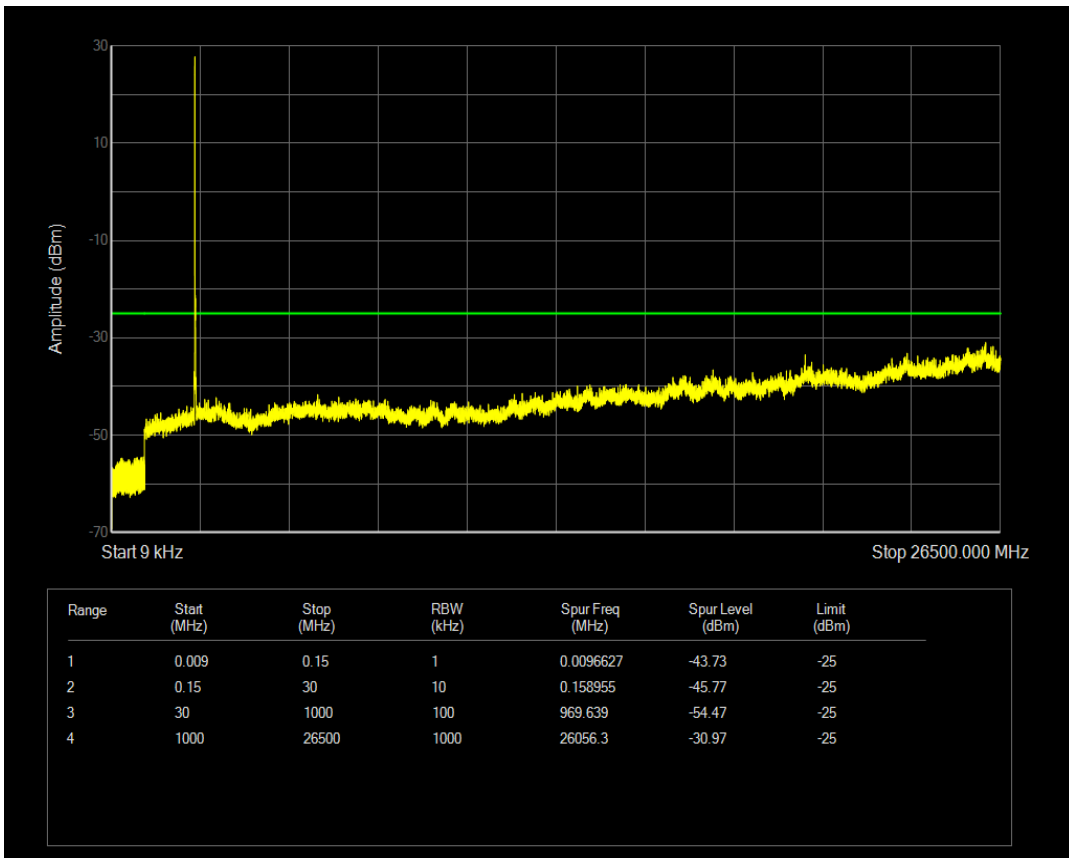

Band7 QPSK BW=15MHz Channel=21375 RB Size=1 Position=#0

Band7 QAM16 BW=15MHz Channel=21375 RB Size=1 Position=#0

Band7 QAM16 BW=15MHz Channel=21375 RB Size=75 Position=#0

Band7 QPSK BW=20MHz Channel=20850 RB Size=100 Position=#0

Band7 QPSK BW=20MHz Channel=20850 RB Size=1 Position=#0

Band7 QAM16 BW=20MHz Channel=20850 RB Size=1 Position=#0

Band7 QAM16 BW=20MHz Channel=20850 RB Size=100 Position=#0

Band7 QPSK BW=20MHz Channel=21100 RB Size=1 Position=#0