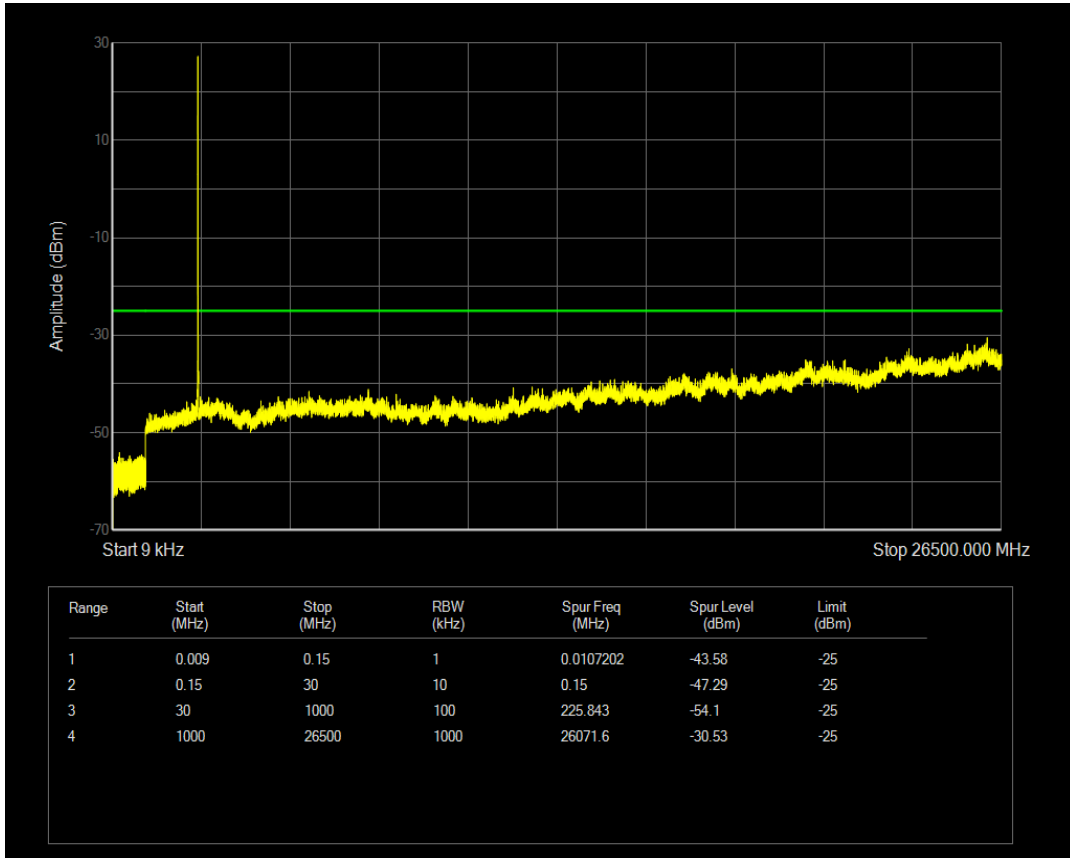

Band7 QPSK BW=10MHz Channel=20800 RB Size=1 Position=#0

Band7 QAM16 BW=10MHz Channel=20800 RB Size=1 Position=#0

Band7 QPSK BW=10MHz Channel=21100 RB Size=1 Position=#0

Band7 QAM16 BW=10MHz Channel=20800 RB Size=50 Position=#0

Band7 QPSK BW=10MHz Channel=21100 RB Size=50 Position=#0

Band7 QAM16 BW=10MHz Channel=21100 RB Size=50 Position=#0

Band7 QAM16 BW=10MHz Channel=21100 RB Size=1 Position=#0

Band7 QPSK BW=10MHz Channel=21400 RB Size=1 Position=#0

Band7 QPSK BW=10MHz Channel=21400 RB Size=50 Position=#0

Band7 QAM16 BW=10MHz Channel=21400 RB Size=1 Position=#0

Band7 QAM16 BW=10MHz Channel=21400 RB Size=50 Position=#0

Band7 QPSK BW=15MHz Channel=20825 RB Size=1 Position=#0