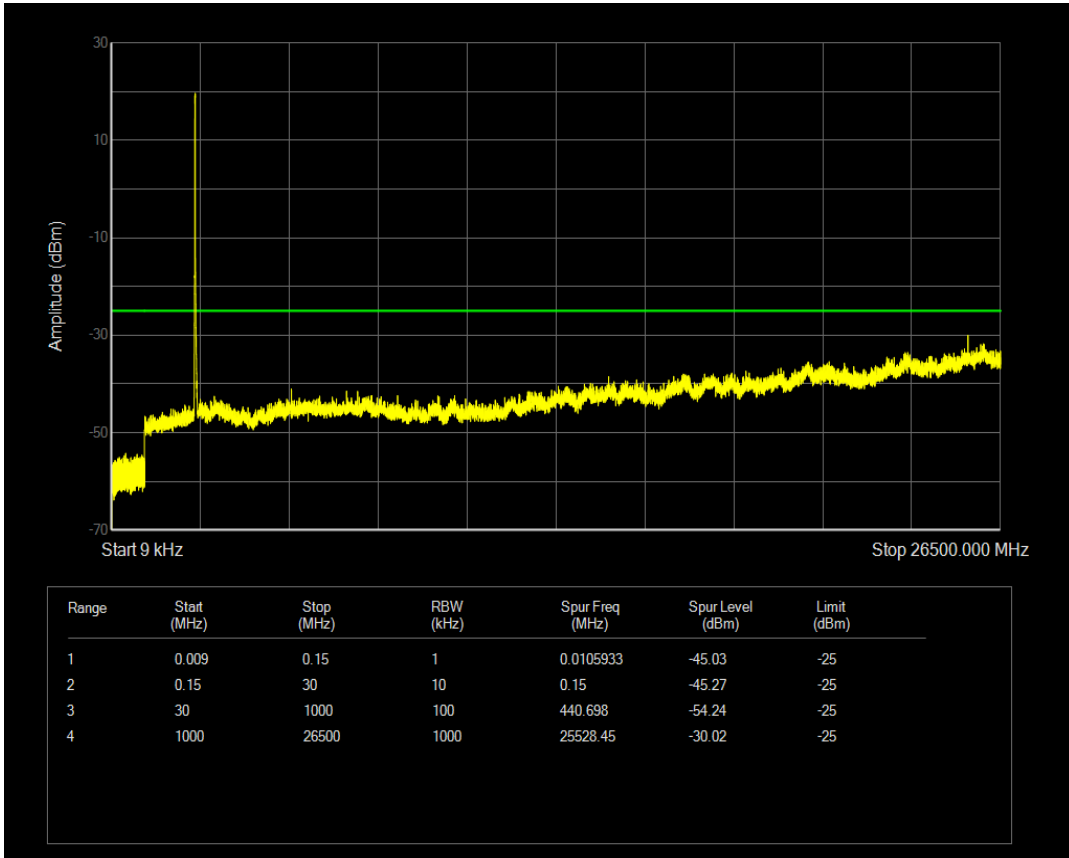

Band7 QPSK BW=10MHz Channel=21100 RB Size=50 Position=#0

Band7 QAM16 BW=10MHz Channel=21100 RB Size=50 Position=#0

Band7 QAM16 BW=10MHz Channel=21100 RB Size=1 Position=#0

Band7 QPSK BW=10MHz Channel=21400 RB Size=1 Position=#0

Band7 QPSK BW=10MHz Channel=21400 RB Size=50 Position=#0

Band7 QAM16 BW=10MHz Channel=21400 RB Size=1 Position=#0

Band7 QAM16 BW=10MHz Channel=21400 RB Size=50 Position=#0

Band7 QPSK BW=15MHz Channel=20825 RB Size=1 Position=#0

Band7 QPSK BW=15MHz Channel=20825 RB Size=75 Position=#0

Band7 QAM16 BW=15MHz Channel=20825 RB Size=75 Position=#0

Band7 QAM16 BW=15MHz Channel=20825 RB Size=1 Position=#0

Band7 QPSK BW=15MHz Channel=21100 RB Size=1 Position=#0