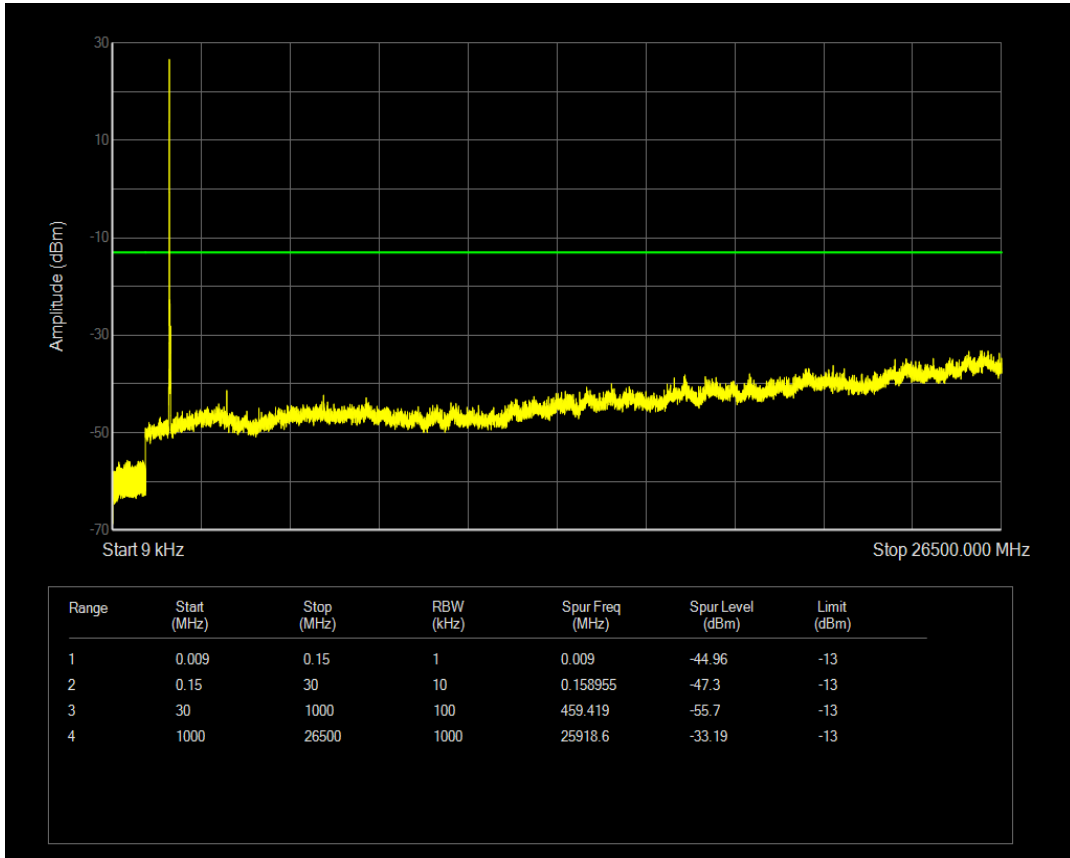

Band66 QAM16 BW=20MHz Channel=132072 RB Size=1 Position=#0

Band66 QAM16 BW=20MHz Channel=132072 RB Size=100 Position=#0