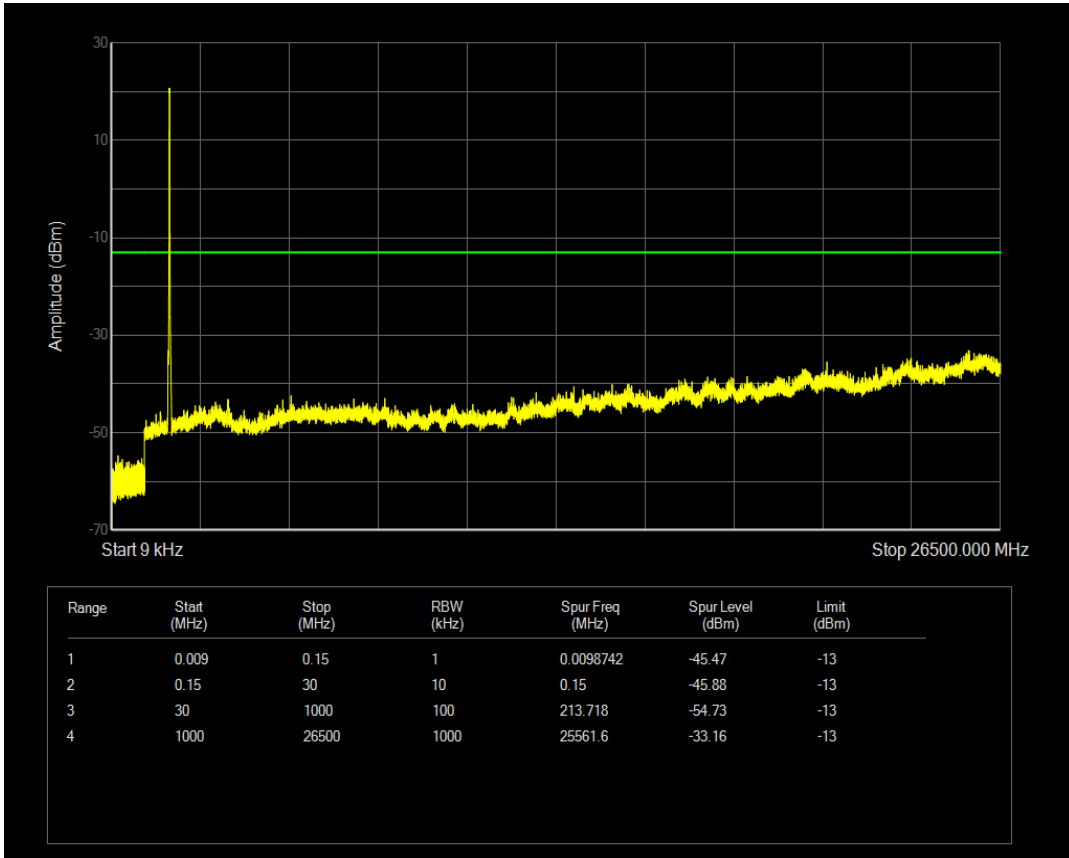

Band66 QPSK BW=15MHz Channel=132322 RB Size=75 Position=#0

Band66 QAM16 BW=15MHz Channel=132322 RB Size=75 Position=#0