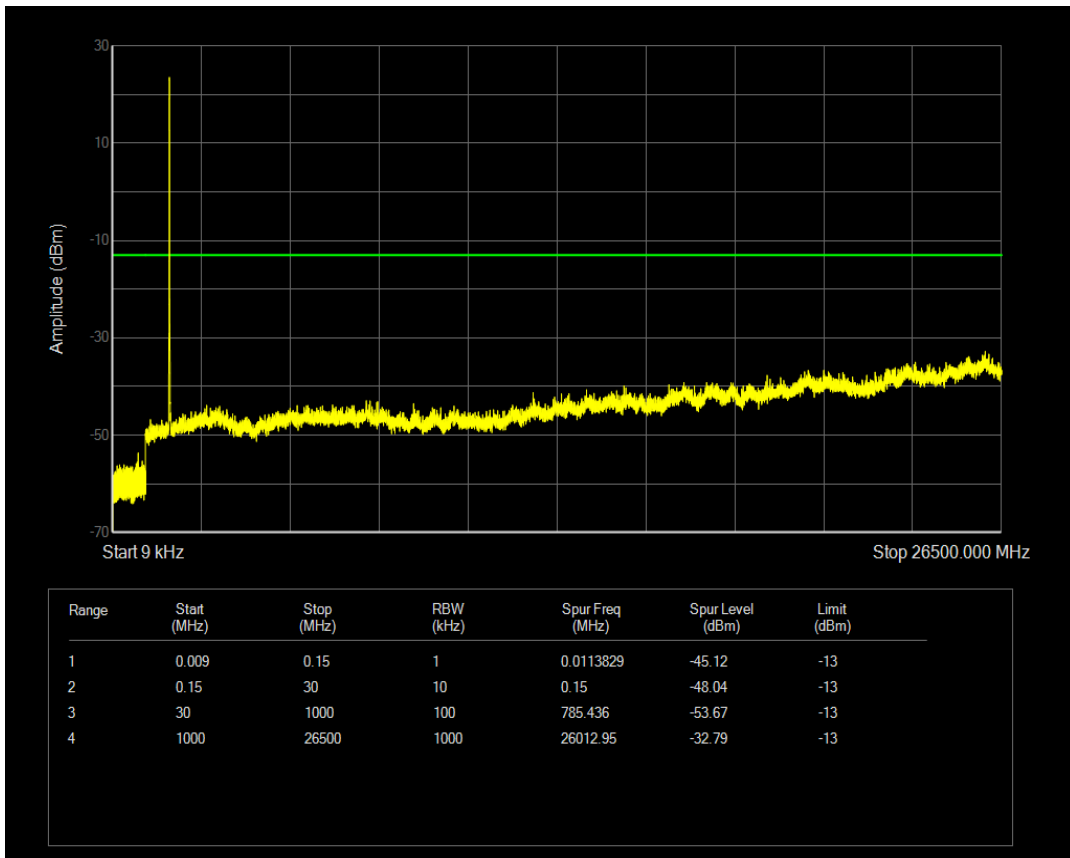

Band66 QPSK BW=5MHz Channel=131997 RB Size=25 Position=#0

Band66 QAM16 BW=5MHz Channel=131997 RB Size=1 Position=#0