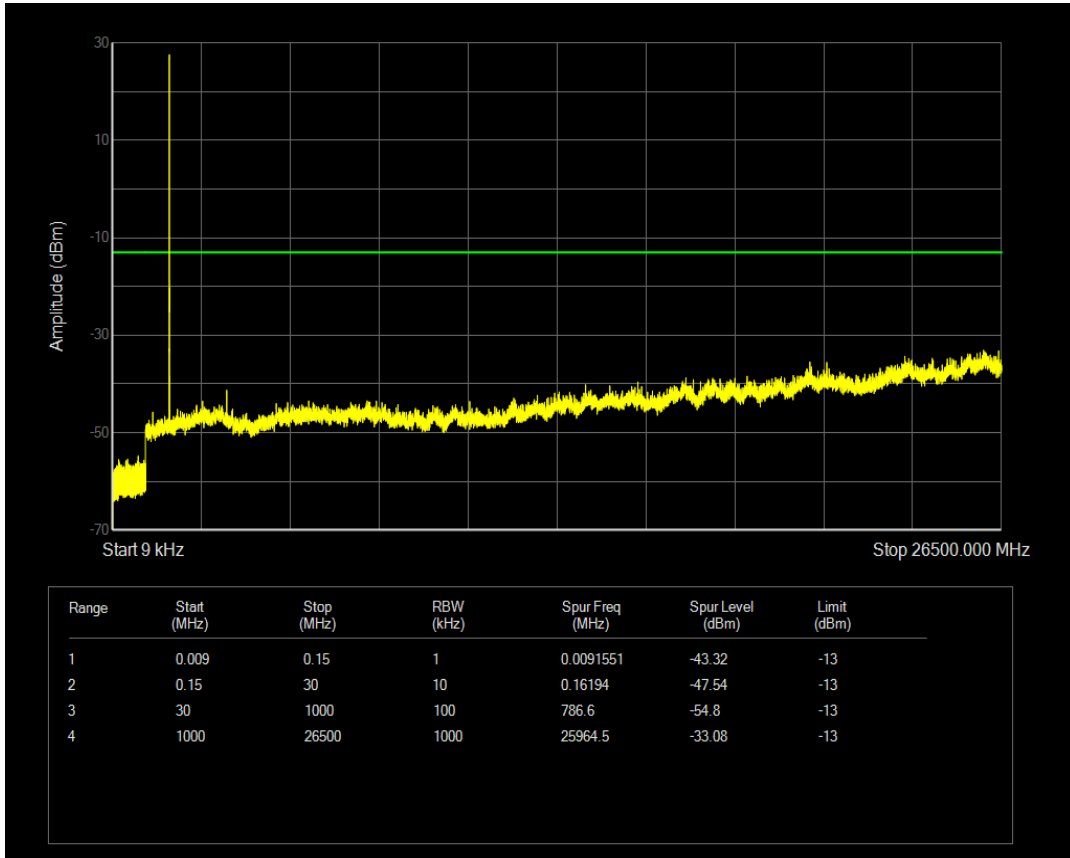

Band66 QPSK BW=3MHz Channel=132657 RB Size=15 Position=#0

Band66 QAM16 BW=3MHz Channel=132657 RB Size=1 Position=#0

Band66 QAM16 BW=3MHz Channel=132657 RB Size=15 Position=#0

Band66 QPSK BW=5MHz Channel=131997 RB Size=1 Position=#0

Band66 QPSK BW=5MHz Channel=131997 RB Size=25 Position=#0

Band66 QAM16 BW=5MHz Channel=131997 RB Size=1 Position=#0

Band66 QAM16 BW=5MHz Channel=131997 RB Size=25 Position=#0

Band66 QPSK BW=5MHz Channel=132322 RB Size=1 Position=#0