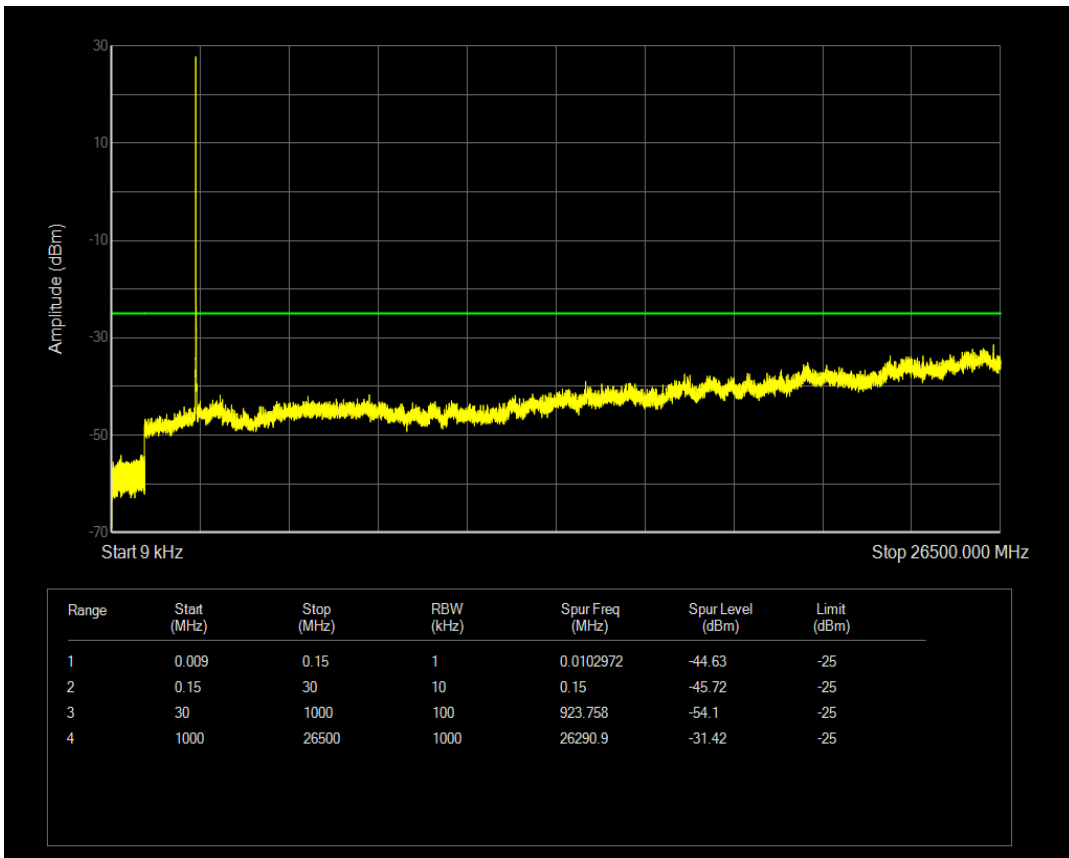

Band7 QAM16 BW=15MHz Channel=21100 RB Size=1 Position=#0

Band7 QPSK BW=15MHz Channel=21100 RB Size=75 Position=#0