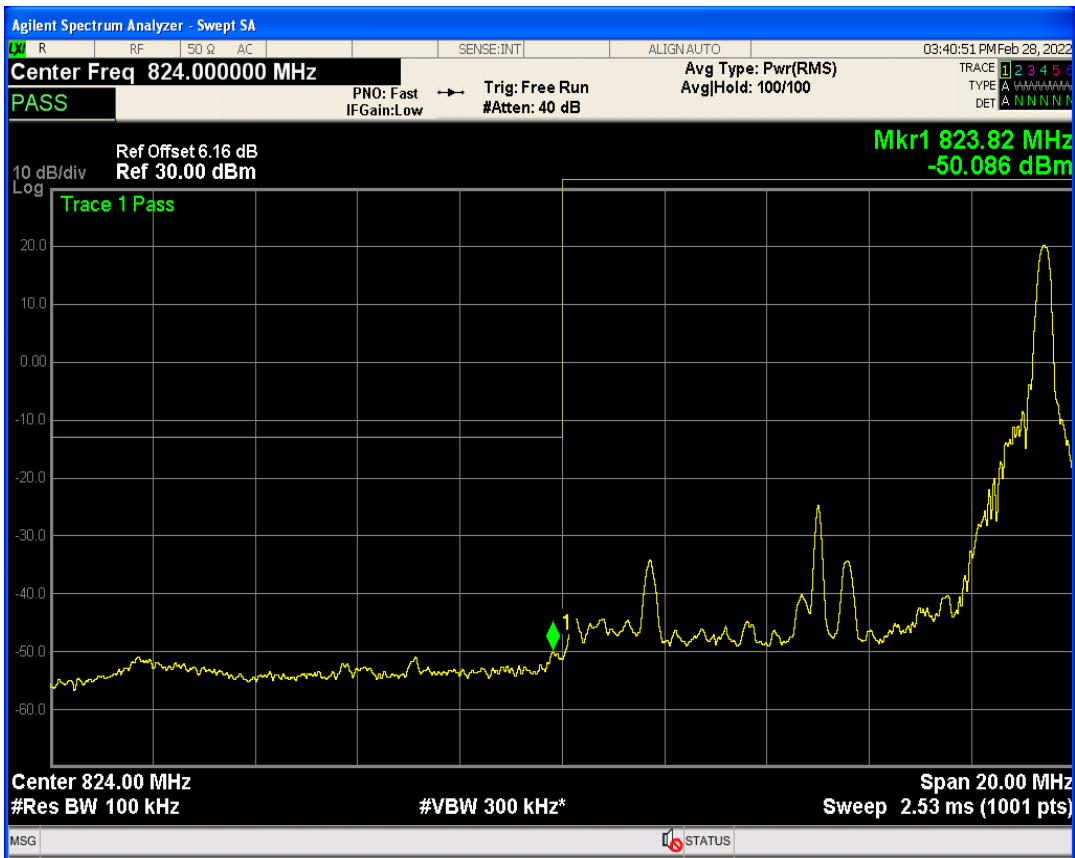

Band5 QAM16 BW=10MHz Channel=20450 RB Size=1 Position=#Max

Band5 QAM16 BW=10MHz Channel=20450 RB Size=50 Position=#0