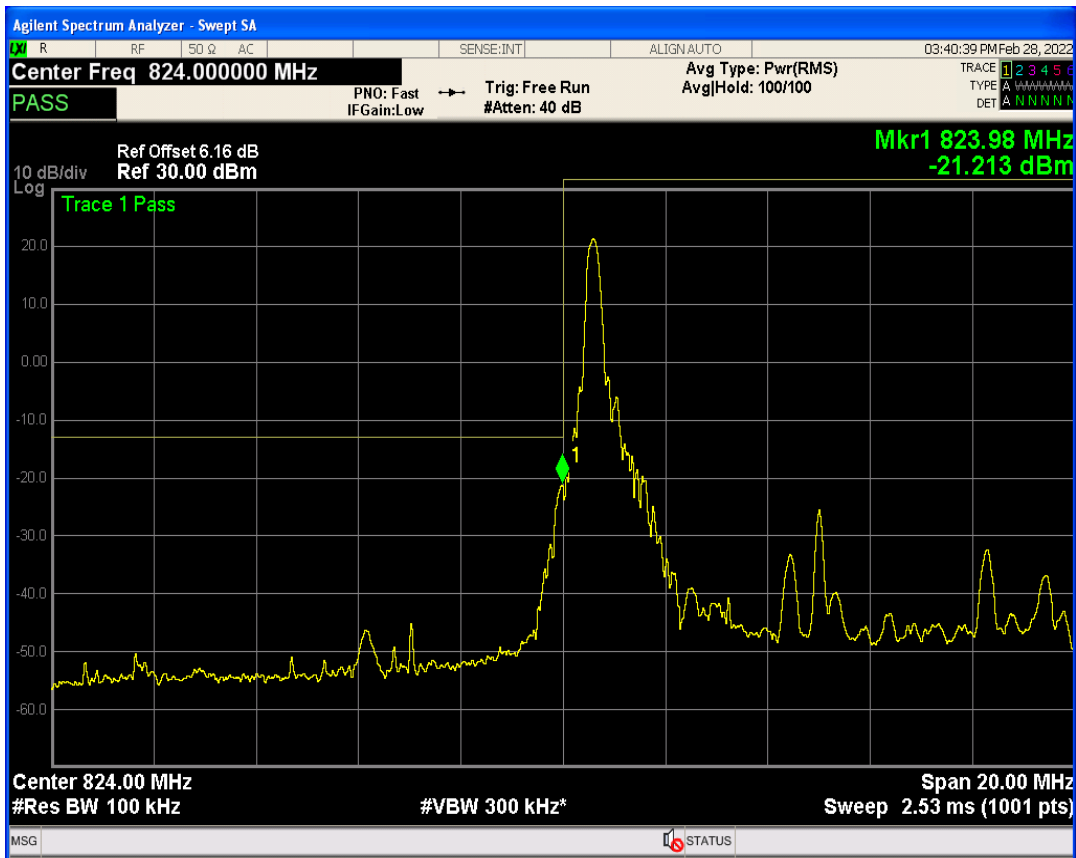

Band5 QPSK BW=10MHz Channel=20450 RB Size=1 Position=#0

Band5 QPSK BW=10MHz Channel=20450 RB Size=1 Position=#Max