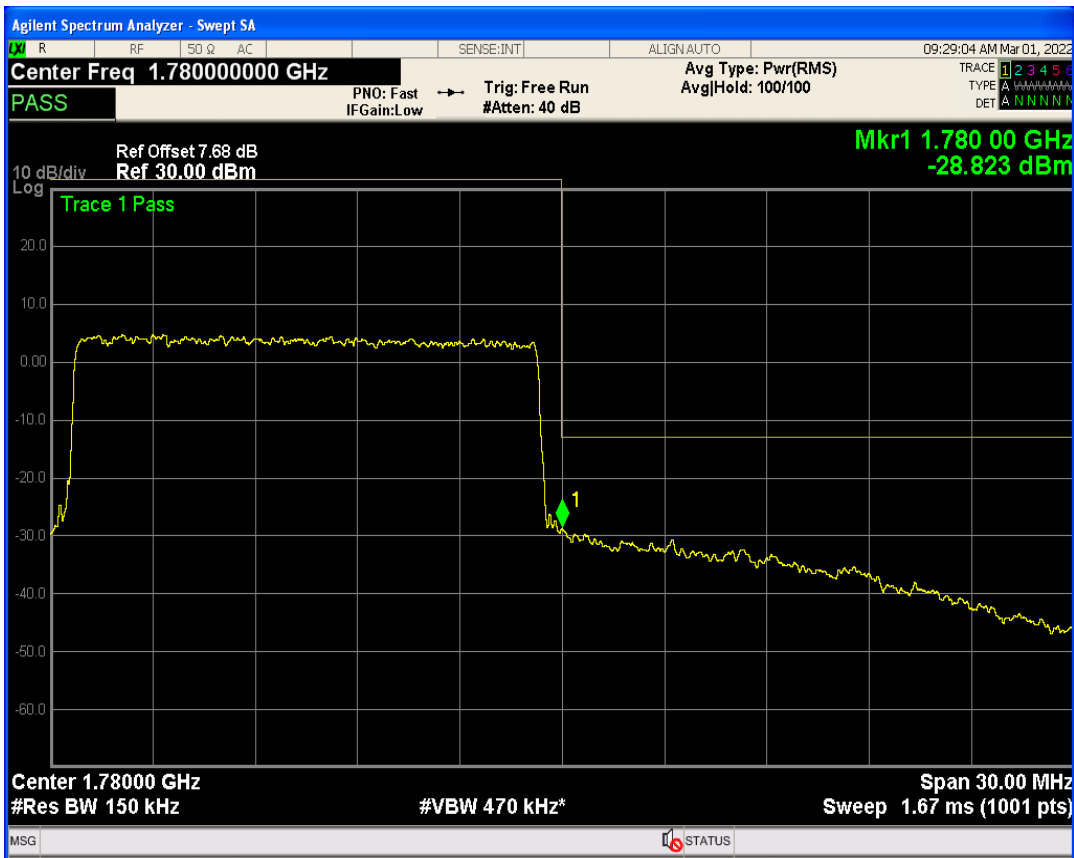

Band66 QAM16 BW=15MHz Channel=132597 RB Size=75 Position=#0

Band66 QPSK BW=20MHz Channel=132072 RB Size=1 Position=#Max