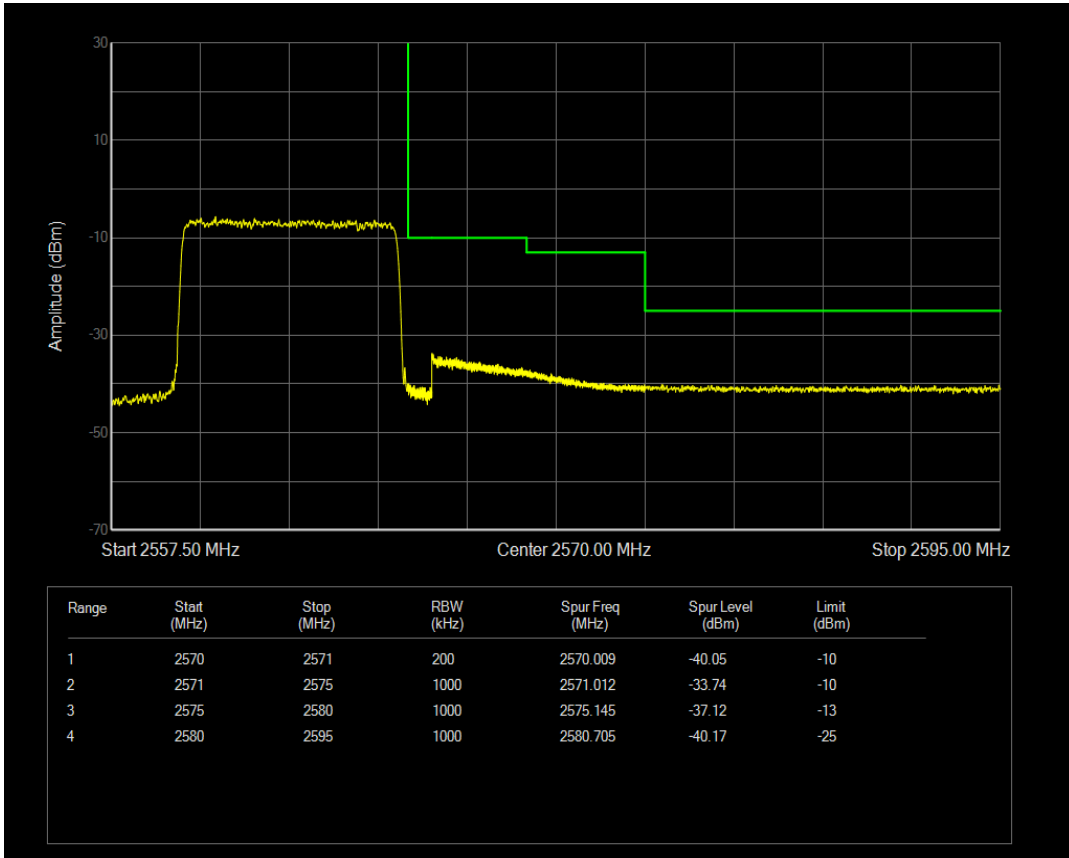

Band7 QPSK BW=10MHz Channel=20800 RB Size=50 Position=#0

Band7 QAM16 BW=10MHz Channel=20800 RB Size=1 Position=#0

Band7 QAM16 BW=10MHz Channel=20800 RB Size=1 Position=#Max

Band7 QAM16 BW=10MHz Channel=20800 RB Size=50 Position=#0

Band7 QPSK BW=10MHz Channel=21400 RB Size=1 Position=#0

Band7 QPSK BW=10MHz Channel=21400 RB Size=1 Position=#Max

Band7 QPSK BW=10MHz Channel=21400 RB Size=50 Position=#0

Band7 QAM16 BW=10MHz Channel=21400 RB Size=1 Position=#0

Band7 QAM16 BW=10MHz Channel=21400 RB Size=1 Position=#Max

Band7 QAM16 BW=10MHz Channel=21400 RB Size=50 Position=#0

Band7 QAM16 BW=15MHz Channel=20825 RB Size=1 Position=#Max

Band7 QAM16 BW=15MHz Channel=20825 RB Size=1 Position=#0