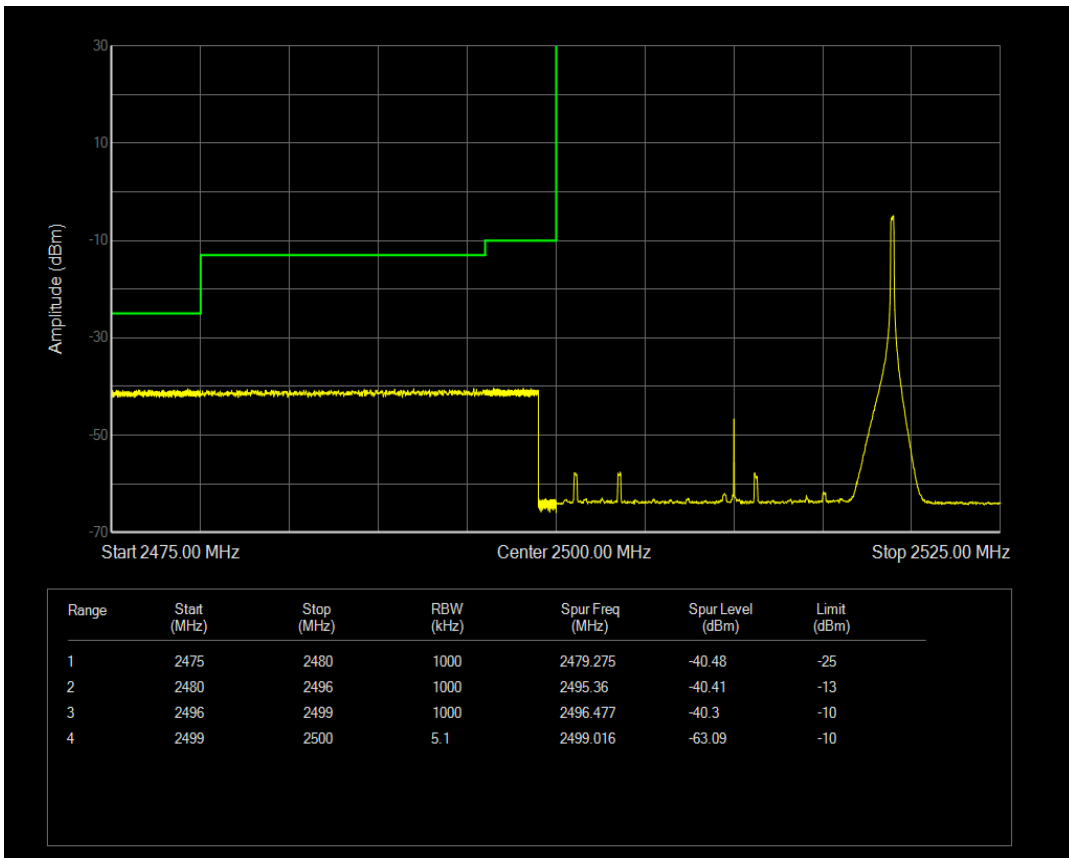

Band7 QAM16 BW=15MHz Channel=21375 RB Size=75 Position=#0

Band7 QPSK BW=15MHz Channel=20825 RB Size=1 Position=#0

Band7 QAM16 BW=20MHz Channel=20850 RB Size=1 Position=#0

Band7 QPSK BW=20MHz Channel=21350 RB Size=100 Position=#0

Band7 QAM16 BW=20MHz Channel=20850 RB Size=1 Position=#Max

Band7 QAM16 BW=20MHz Channel=20850 RB Size=100 Position=#0

Band7 QAM16 BW=20MHz Channel=21350 RB Size=1 Position=#0

Band7 QPSK BW=20MHz Channel=20850 RB Size=1 Position=#0