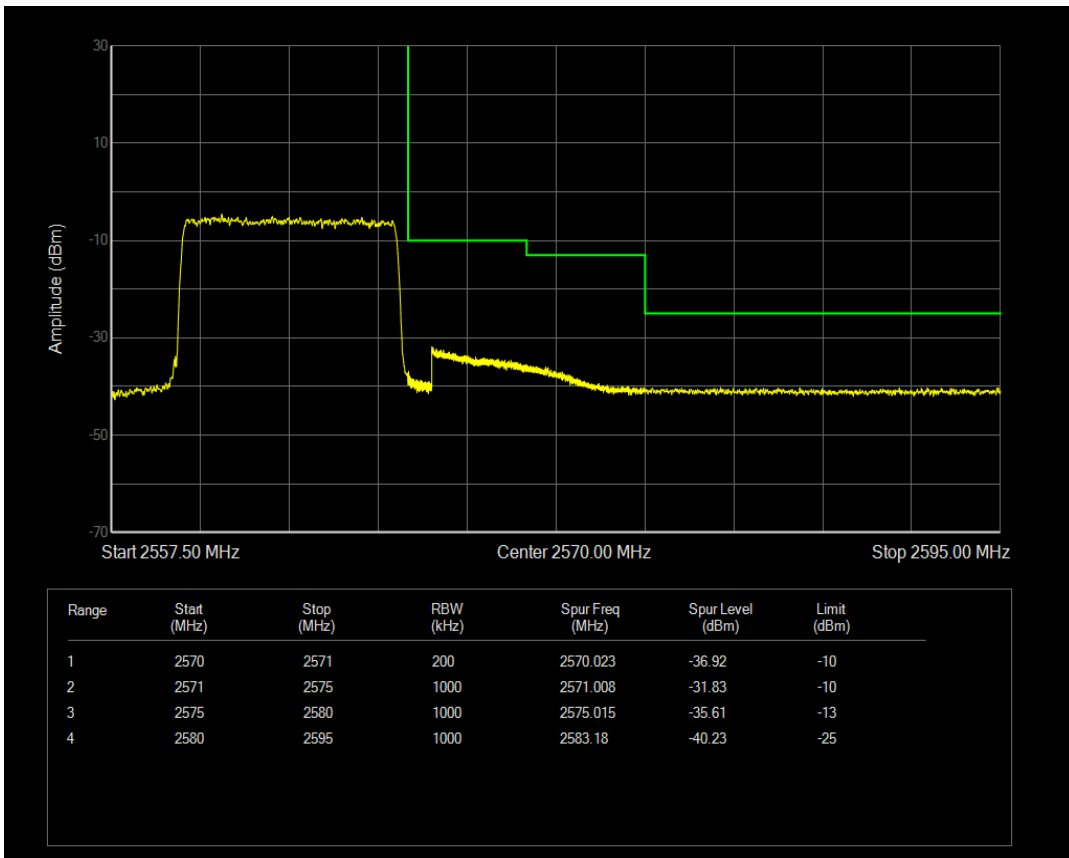

Band7 QPSK BW=10MHz Channel=20800 RB Size=50 Position=#0

Band7 QAM16 BW=10MHz Channel=20800 RB Size=1 Position=#0

Band7 QAM16 BW=10MHz Channel=20800 RB Size=1 Position=#Max

Band7 QAM16 BW=10MHz Channel=20800 RB Size=50 Position=#0

Band7 QPSK BW=10MHz Channel=21400 RB Size=1 Position=#0

Band7 QPSK BW=10MHz Channel=21400 RB Size=1 Position=#Max

Band7 QPSK BW=10MHz Channel=21400 RB Size=50 Position=#0

Band7 QAM16 BW=10MHz Channel=21400 RB Size=1 Position=#0