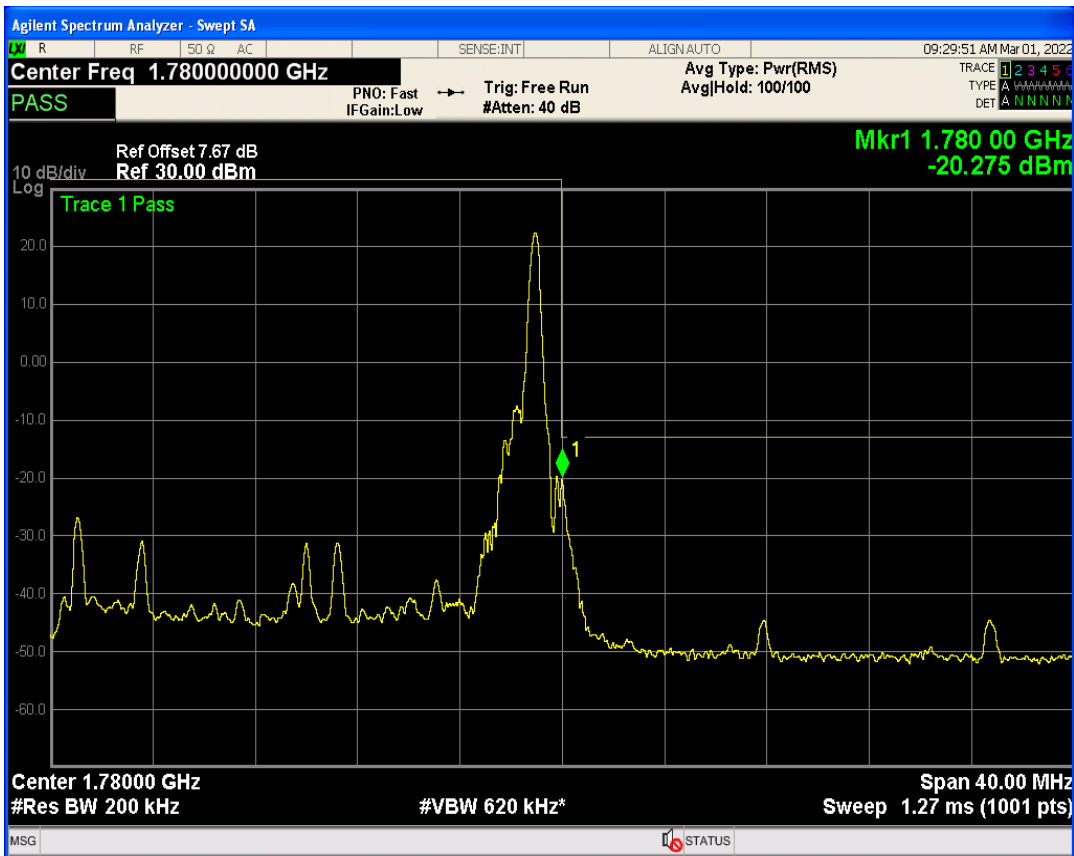

Band66 QAM16 BW=20MHz Channel=132572 RB Size=1 Position=#Max

Band66 QAM16 BW=20MHz Channel=132572 RB Size=100 Position=#0