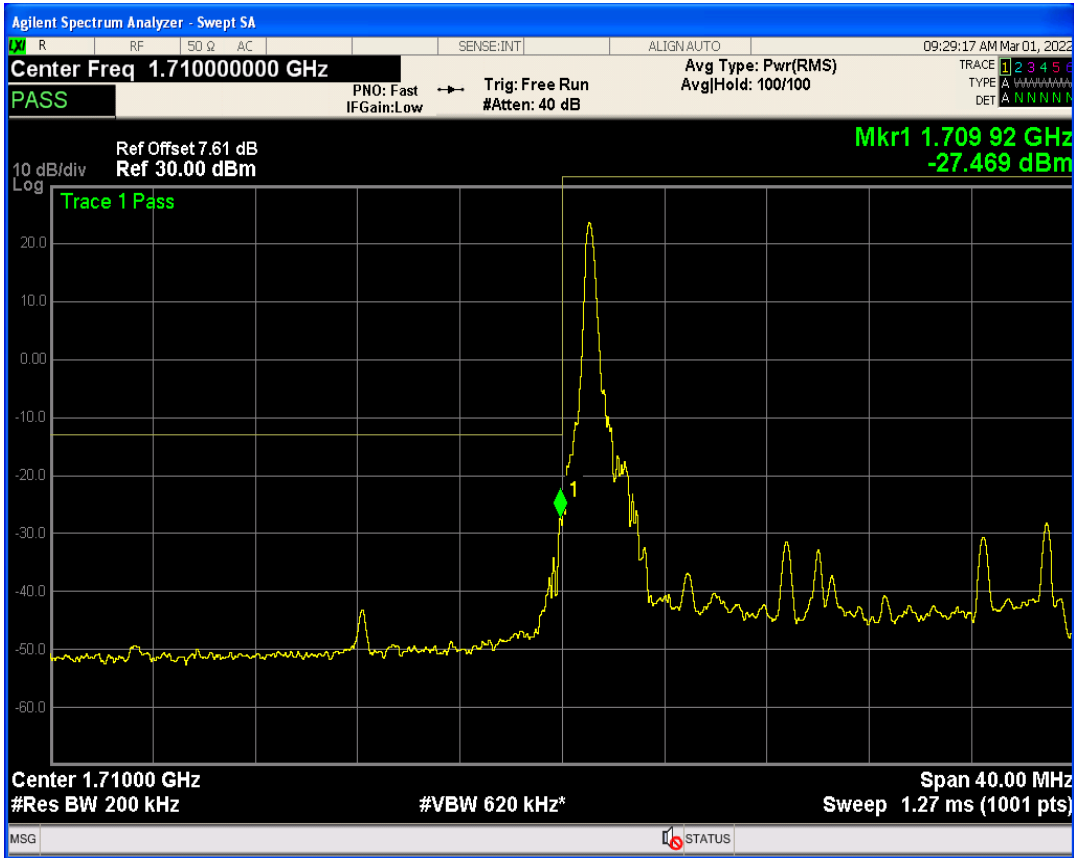

Band66 QPSK BW=20MHz Channel=132072 RB Size=1 Position=#0

Band66 QAM16 BW=15MHz Channel=132597 RB Size=75 Position=#0