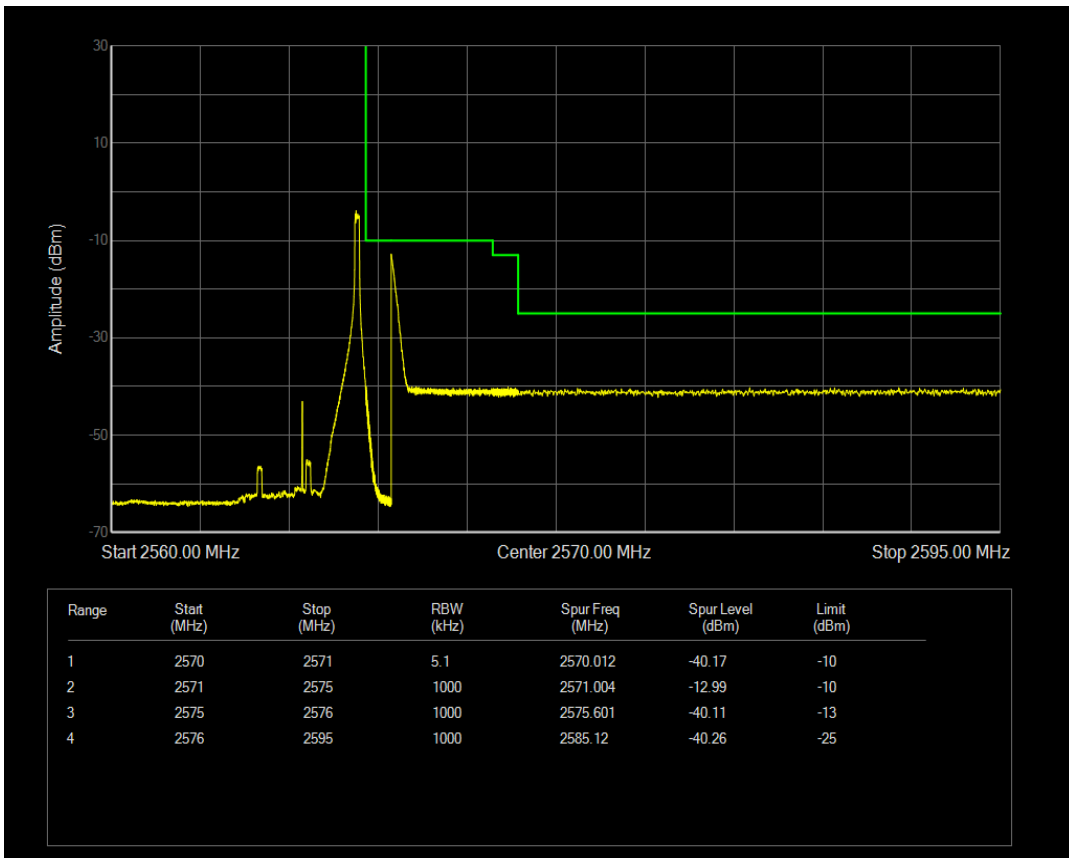

Band7 QPSK BW=5MHz Channel=21425 RB Size=1 Position=#0

Band7 QPSK BW=5MHz Channel=21425 RB Size=25 Position=#0

Band7 QPSK BW=5MHz Channel=21425 RB Size=1 Position=#Max

Band7 QAM16 BW=5MHz Channel=21425 RB Size=1 Position=#0

Band7 QAM16 BW=5MHz Channel=21425 RB Size=1 Position=#Max

Band7 QAM16 BW=5MHz Channel=21425 RB Size=25 Position=#0

Band7 QPSK BW=10MHz Channel=20800 RB Size=1 Position=#Max

Band7 QPSK BW=10MHz Channel=20800 RB Size=1 Position=#0