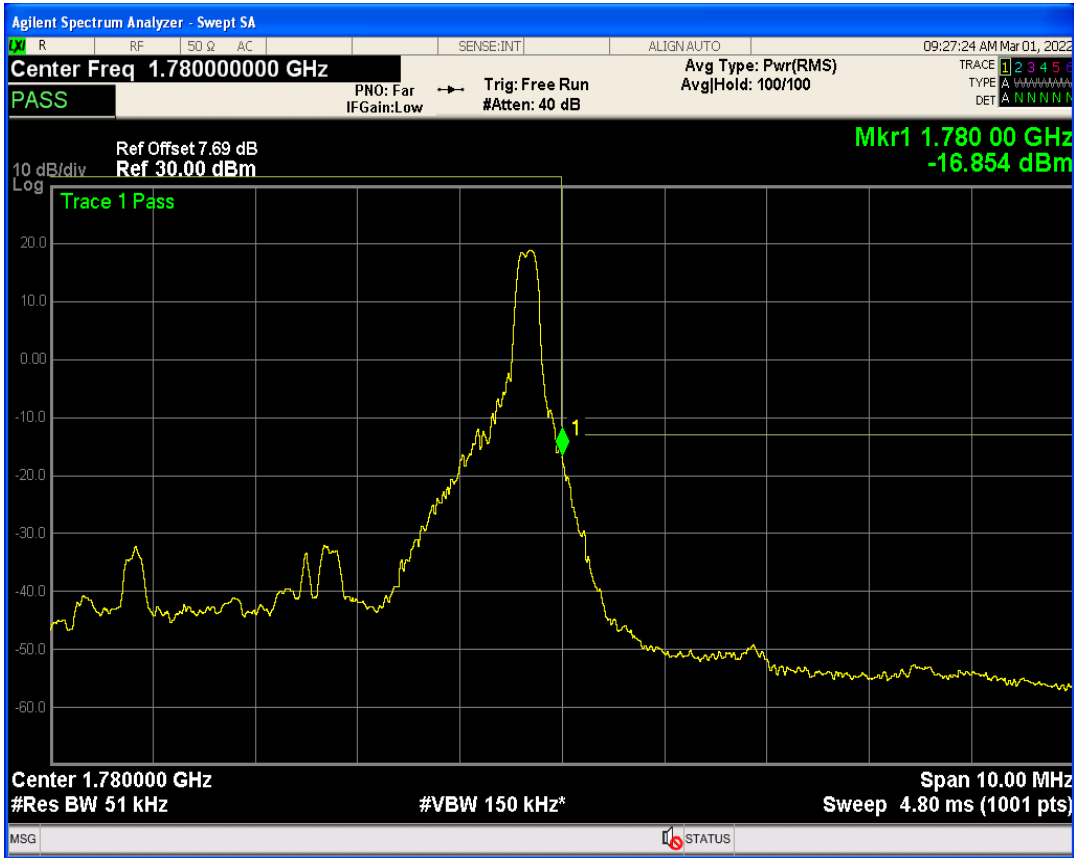

Band66 QAM16 BW=5MHz Channel=132647 RB Size=1 Position=#Max

Band66 QPSK BW=10MHz Channel=132022 RB Size=1 Position=#0