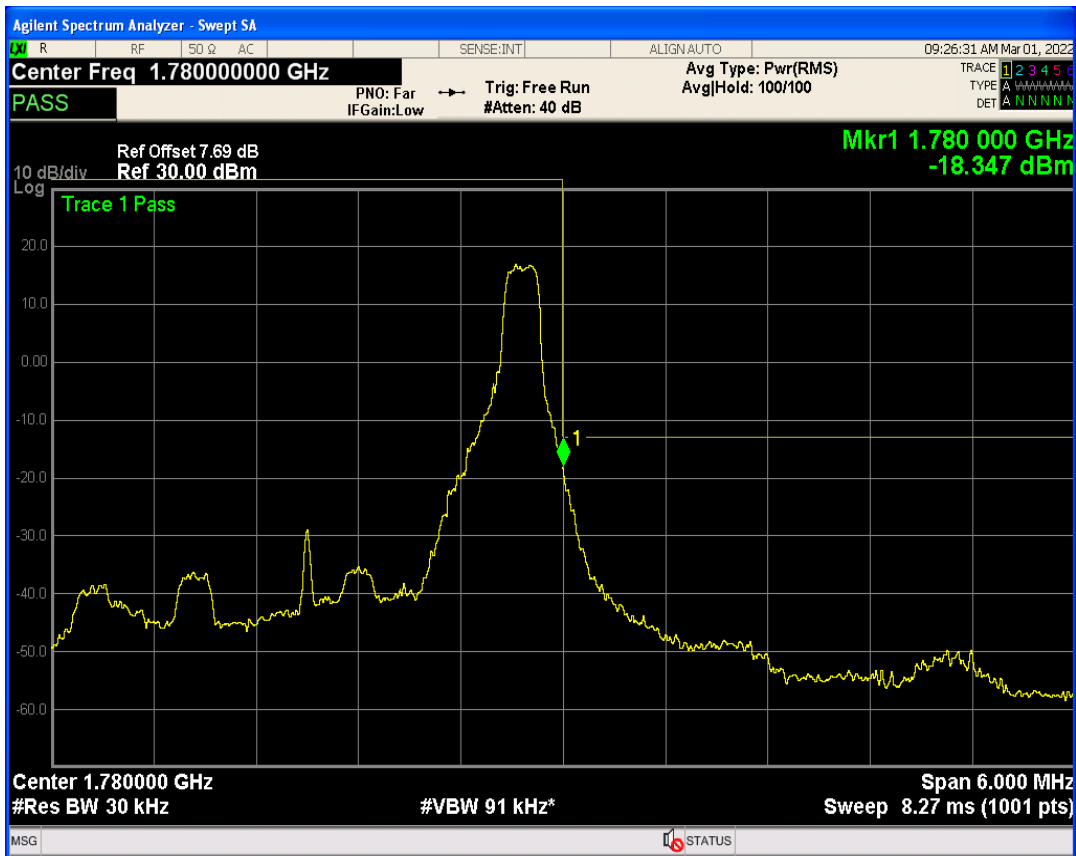

Band66 QAM16 BW=3MHz Channel=132657 RB Size=1 Position=#Max

Band66 QAM16 BW=3MHz Channel=132657 RB Size=15 Position=#0