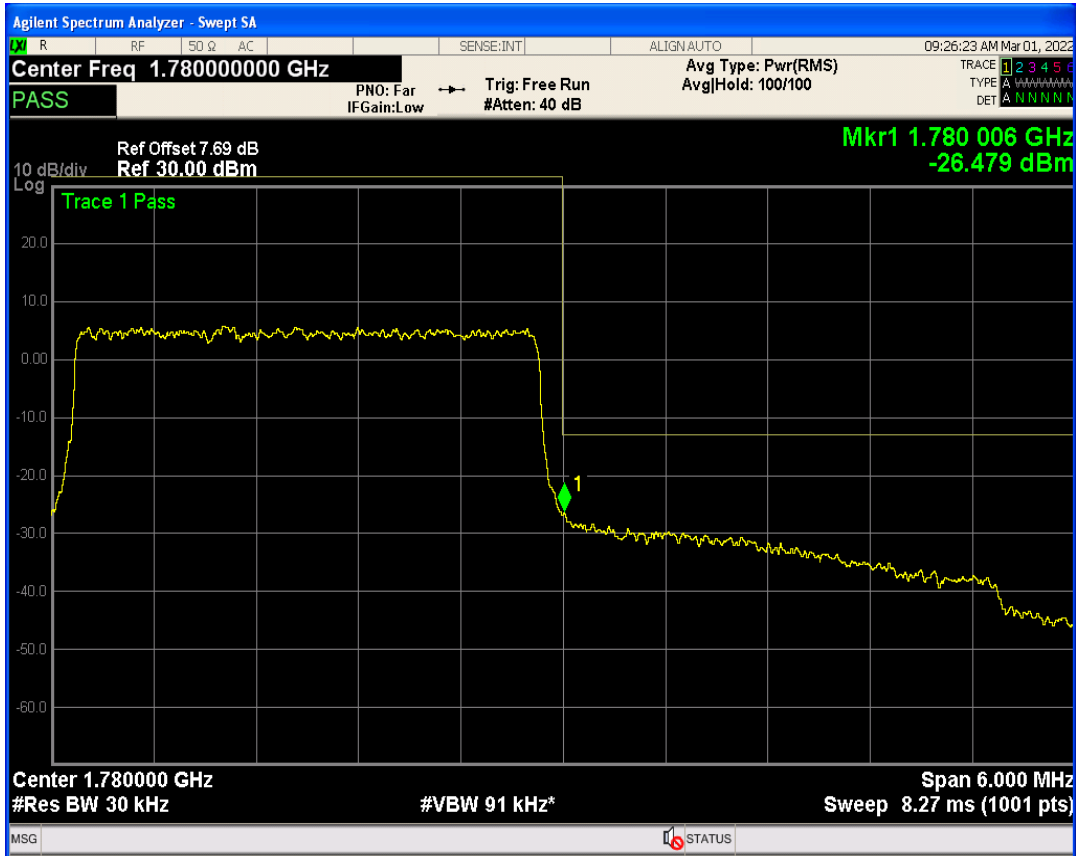

Band66 QPSK BW=3MHz Channel=132657 RB Size=1 Position=#0

Band66 QPSK BW=3MHz Channel=132657 RB Size=1 Position=#Max

Band66 QAM16 BW=3MHz Channel=132657 RB Size=1 Position=#0

Band66 QPSK BW=3MHz Channel=132657 RB Size=15 Position=#0