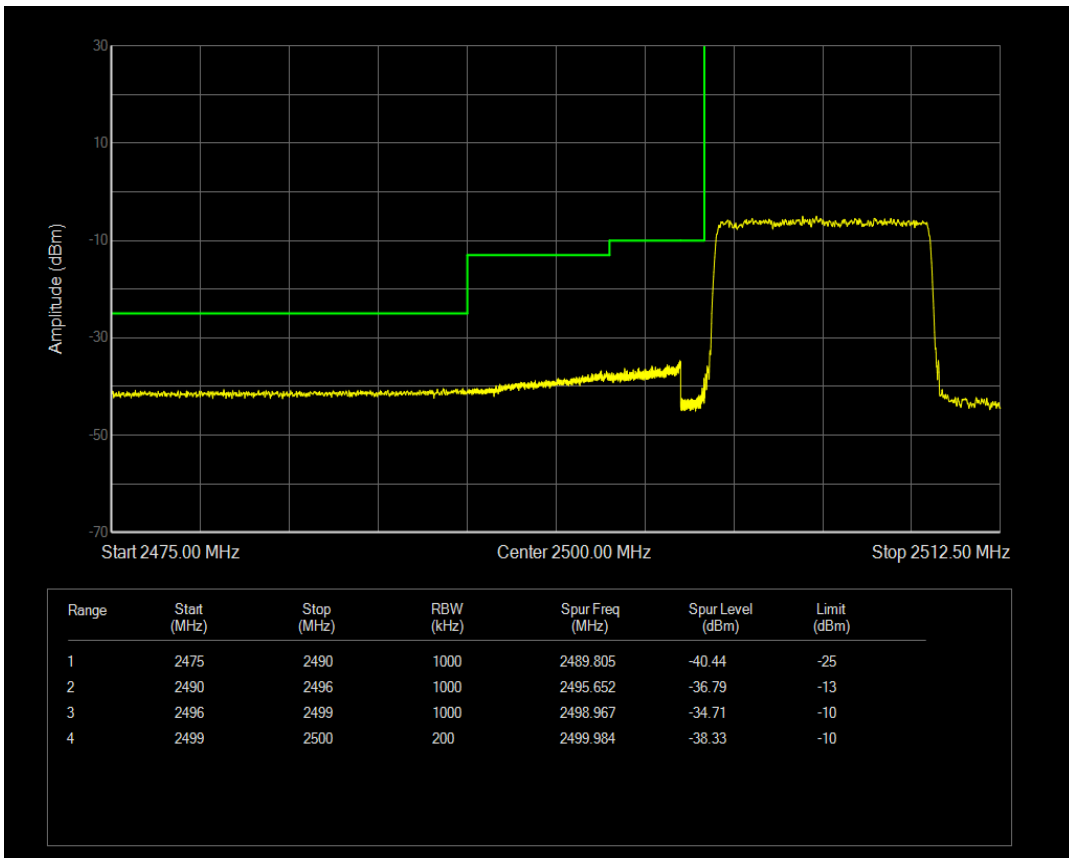

Band7 QAM16 BW=5MHz Channel=21425 RB Size=1 Position=#Max

Band7 QAM16 BW=5MHz Channel=21425 RB Size=25 Position=#0

Band7 QPSK BW=10MHz Channel=20800 RB Size=1 Position=#Max

Band7 QPSK BW=10MHz Channel=20800 RB Size=1 Position=#0

Band7 QPSK BW=10MHz Channel=20800 RB Size=50 Position=#0

Band7 QAM16 BW=10MHz Channel=20800 RB Size=1 Position=#0

Band7 QAM16 BW=10MHz Channel=20800 RB Size=1 Position=#Max

Band7 QAM16 BW=10MHz Channel=20800 RB Size=50 Position=#0