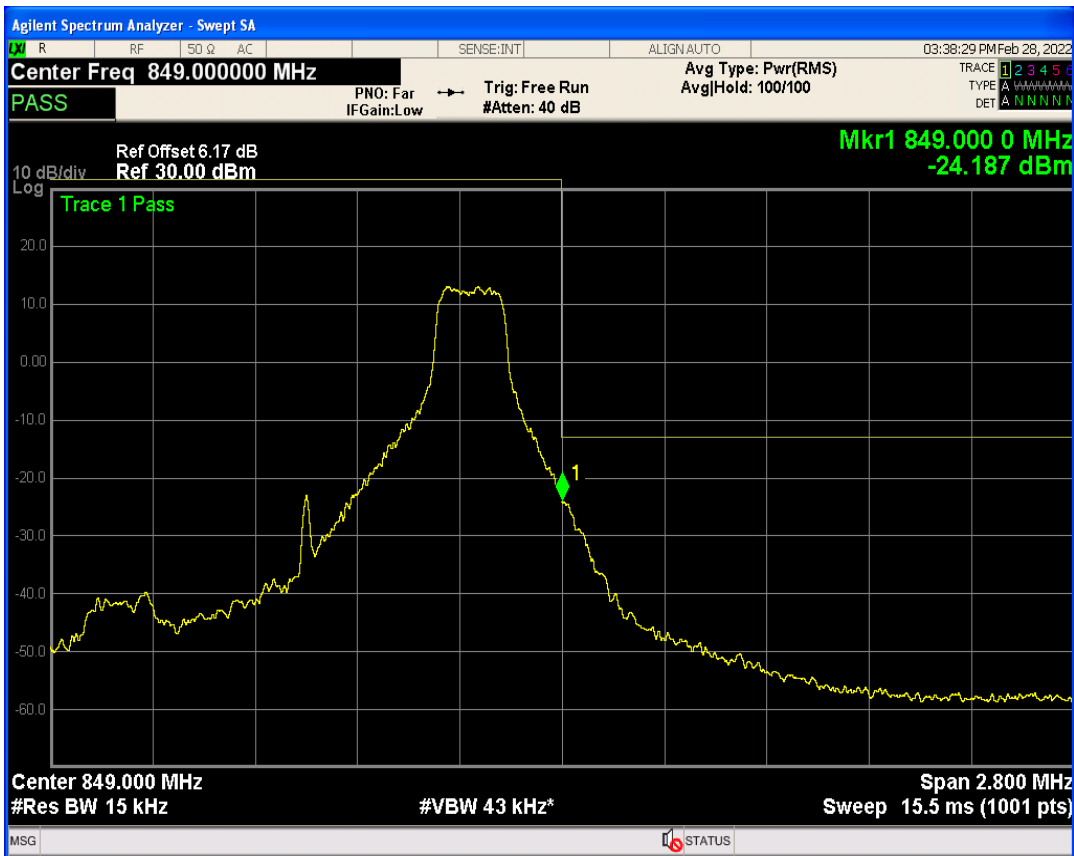

Band5 QAM16 BW=1.4MHz Channel=20643 RB Size=1 Position=#Max

Band5 QPSK BW=3MHz Channel=20415 RB Size=1 Position=#0