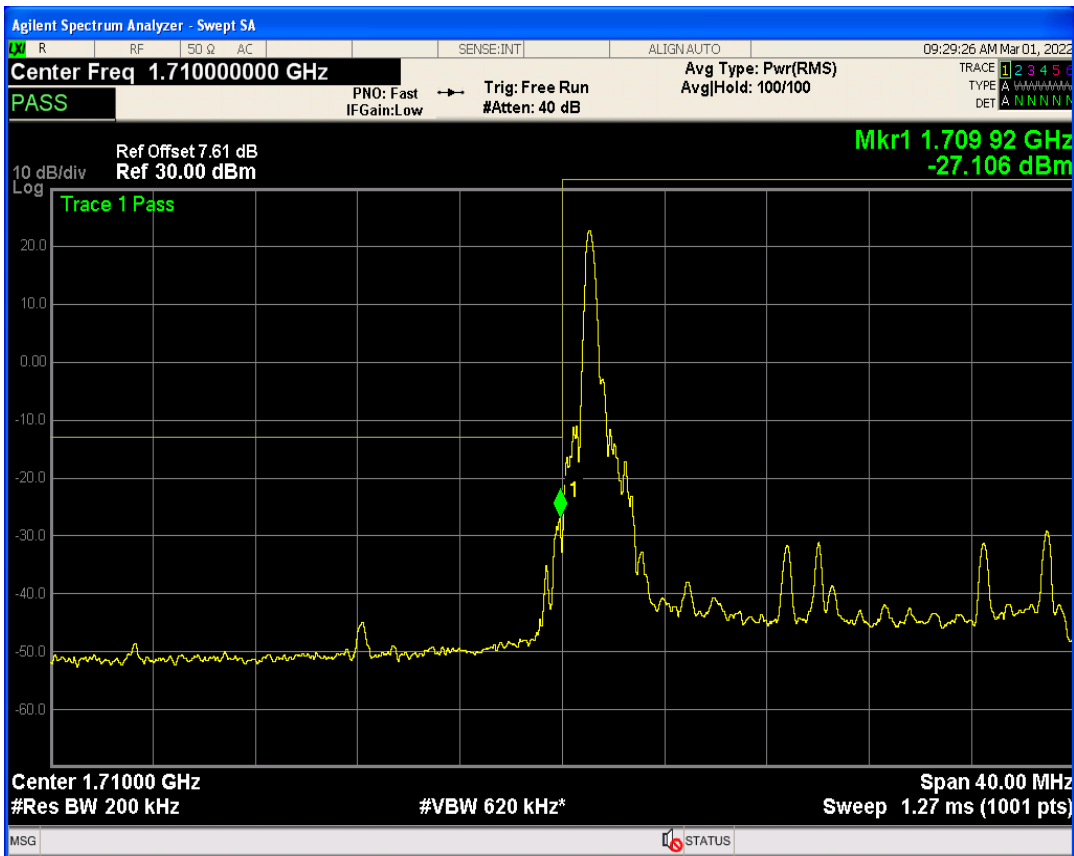

Band66 QAM16 BW=20MHz Channel=132072 RB Size=1 Position=#0

Band66 QPSK BW=20MHz Channel=132072 RB Size=100 Position=#0