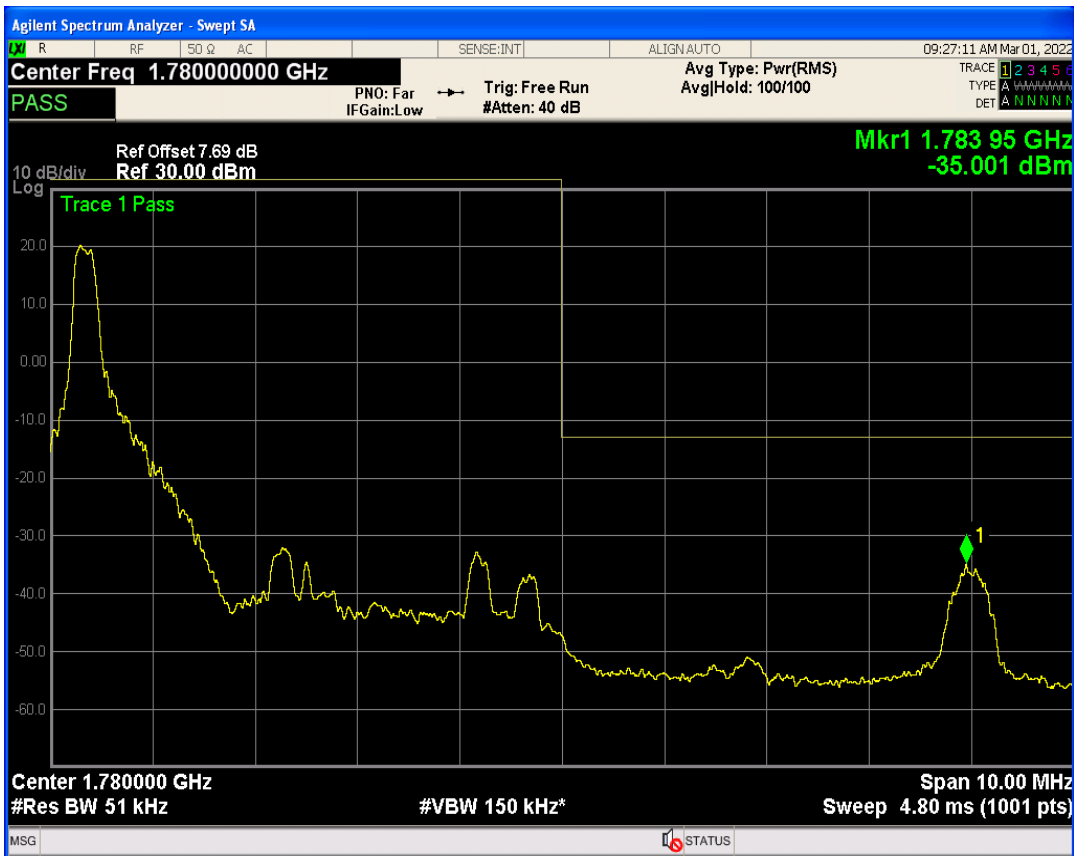

Band66 QPSK BW=5MHz Channel=132647 RB Size=1 Position=#0

Band66 QPSK BW=5MHz Channel=132647 RB Size=25 Position=#0