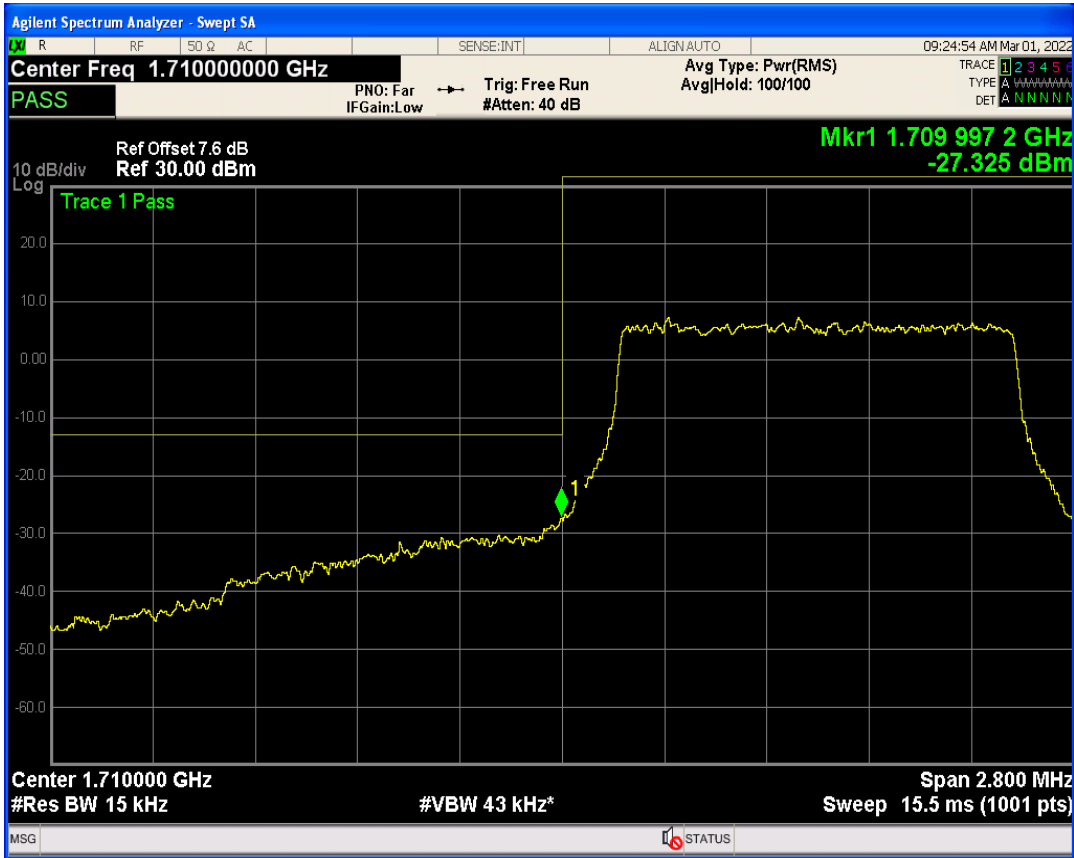

Band5 QPSK BW=10MHz Channel=20600 RB Size=1 Position=#0

Band5 QPSK BW=10MHz Channel=20600 RB Size=1 Position=#Max

Band5 QPSK BW=10MHz Channel=20600 RB Size=50 Position=#0

Band5 QAM16 BW=10MHz Channel=20600 RB Size=1 Position=#0

Band5 QAM16 BW=10MHz Channel=20600 RB Size=1 Position=#Max

Band5 QAM16 BW=10MHz Channel=20600 RB Size=50 Position=#0

Band66 QPSK BW=1.4MHz Channel=131979 RB Size=1 Position=#0

Band66 QPSK BW=1.4MHz Channel=131979 RB Size=1 Position=#Max

Band66 QAM16 BW=1.4MHz Channel=131979 RB Size=1 Position=#0

Band66 QPSK BW=1.4MHz Channel=131979 RB Size=6 Position=#0

Band66 QAM16 BW=1.4MHz Channel=131979 RB Size=1 Position=#Max

Band66 QPSK BW=1.4MHz Channel=132665 RB Size=1 Position=#0