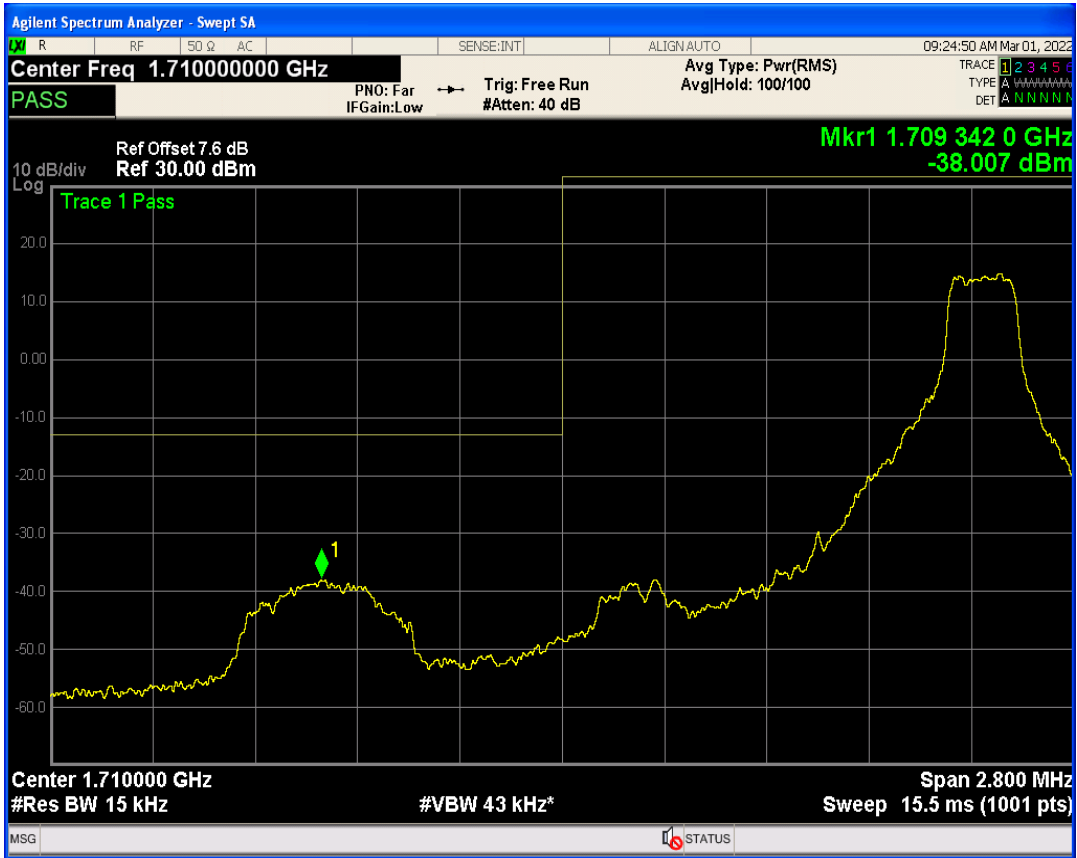

Band5 QPSK BW=10MHz Channel=20600 RB Size=1 Position=#0

Band5 QPSK BW=10MHz Channel=20600 RB Size=1 Position=#Max

Band5 QPSK BW=10MHz Channel=20600 RB Size=50 Position=#0

Band5 QAM16 BW=10MHz Channel=20600 RB Size=1 Position=#0

Band5 QAM16 BW=10MHz Channel=20600 RB Size=1 Position=#Max

Band5 QAM16 BW=10MHz Channel=20600 RB Size=50 Position=#0

Band66 QPSK BW=1.4MHz Channel=131979 RB Size=1 Position=#0

Band66 QPSK BW=1.4MHz Channel=131979 RB Size=1 Position=#Max

Band66 QAM16 BW=1.4MHz Channel=131979 RB Size=1 Position=#0

Band66 QPSK BW=1.4MHz Channel=131979 RB Size=6 Position=#0

Band66 QAM16 BW=1.4MHz Channel=131979 RB Size=1 Position=#Max

Band66 QPSK BW=1.4MHz Channel=132665 RB Size=1 Position=#0