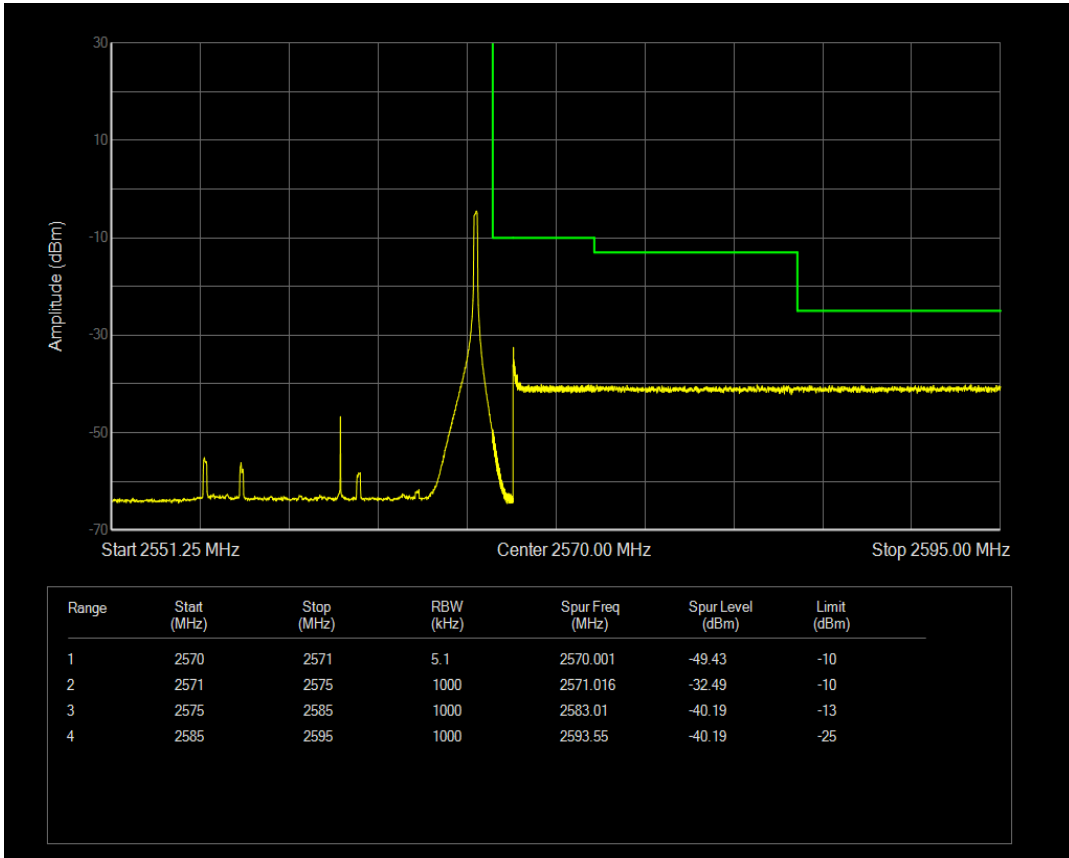

Band7 QAM16 BW=15MHz Channel=21375 RB Size=1 Position=#Max

Band7 QAM16 BW=15MHz Channel=20825 RB Size=75 Position=#0