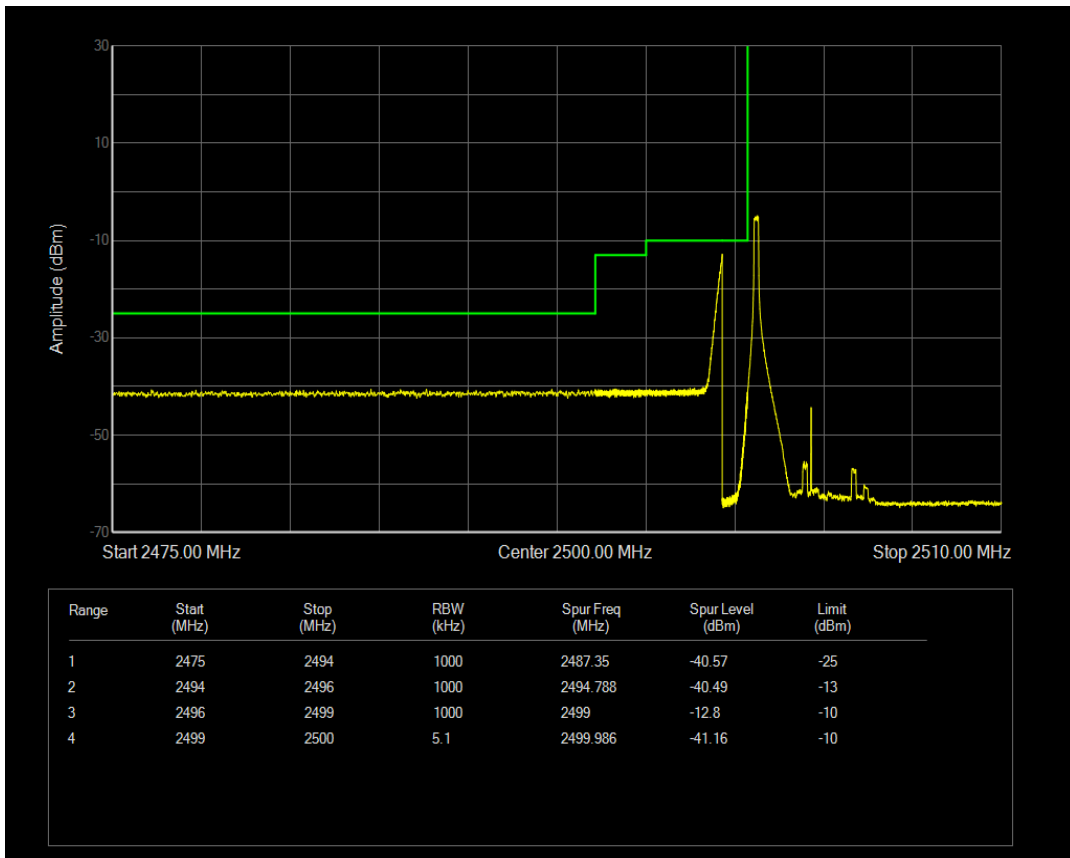

Band7 QAM16 BW=5MHz Channel=20775 RB Size=1 Position=#0

Band7 QPSK BW=5MHz Channel=20775 RB Size=25 Position=#0