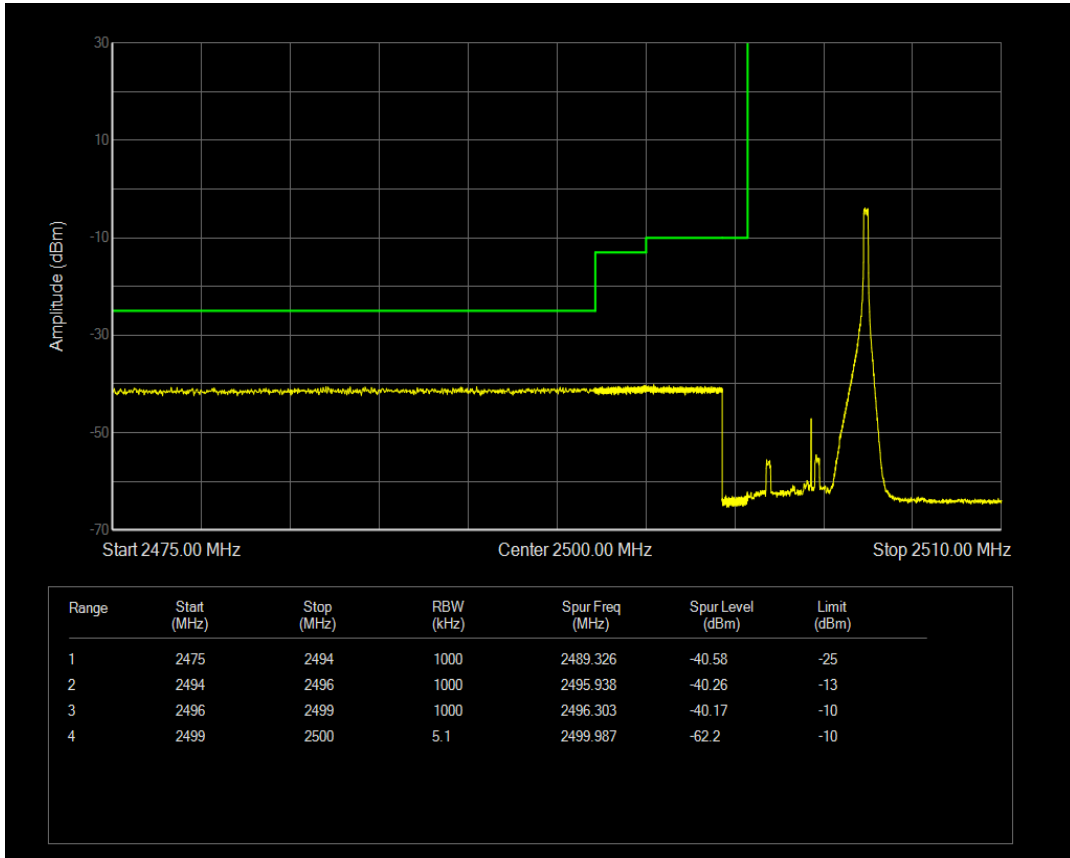

Band66 QAM16 BW=20MHz Channel=132572 RB Size=1 Position=#Max

Band66 QAM16 BW=20MHz Channel=132572 RB Size=100 Position=#0

Band7 QPSK BW=5MHz Channel=20775 RB Size=1 Position=#0

Band7 QPSK BW=5MHz Channel=20775 RB Size=1 Position=#Max

Band7 QAM16 BW=5MHz Channel=20775 RB Size=1 Position=#0

Band7 QPSK BW=5MHz Channel=20775 RB Size=25 Position=#0

Band7 QAM16 BW=5MHz Channel=20775 RB Size=1 Position=#Max

Band7 QAM16 BW=5MHz Channel=20775 RB Size=25 Position=#0