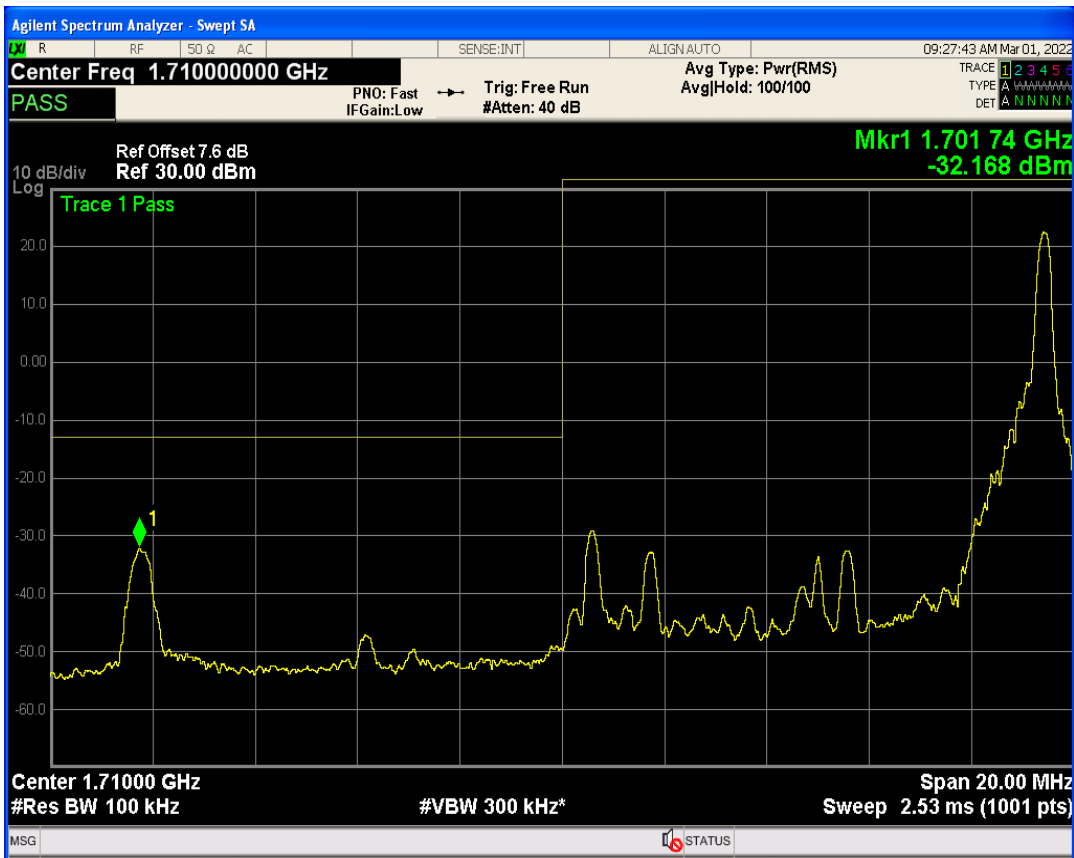

Band66 QPSK BW=10MHz Channel=132022 RB Size=1 Position=#Max

Band66 QAM16 BW=10MHz Channel=132022 RB Size=1 Position=#Max