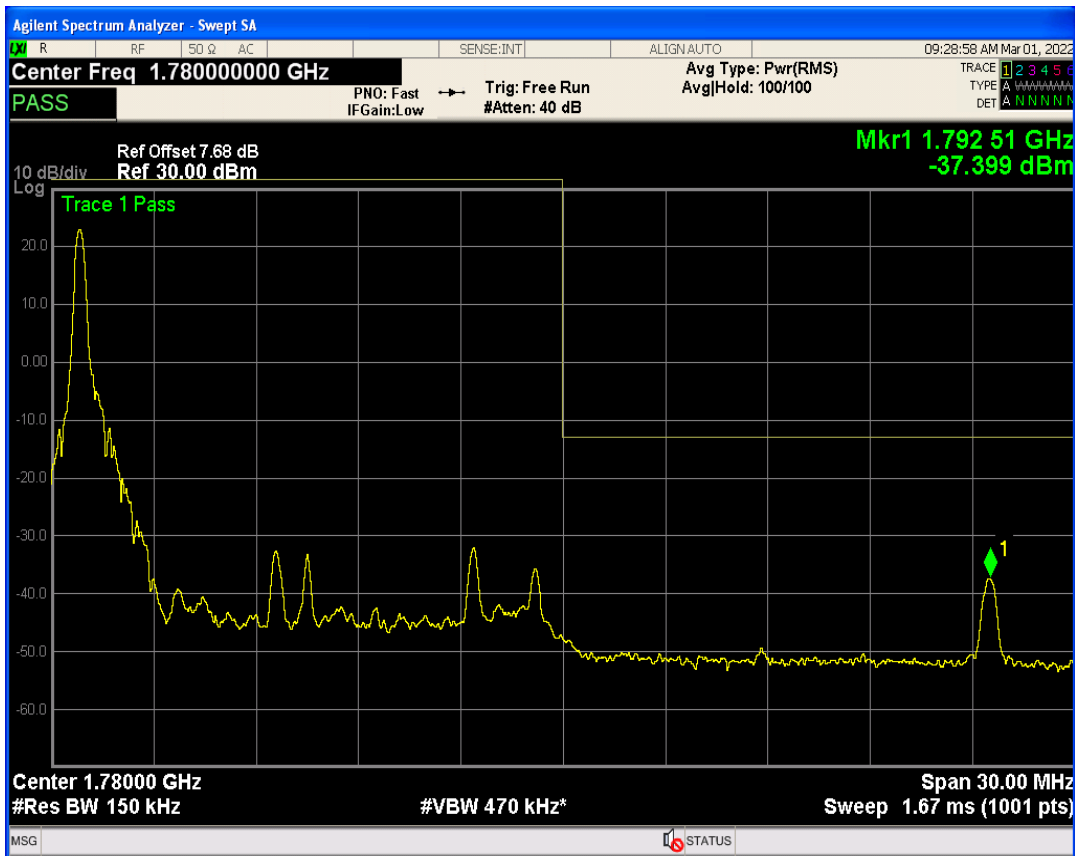

Band66 QAM16 BW=15MHz Channel=132597 RB Size=1 Position=#0

Band66 QPSK BW=15MHz Channel=132597 RB Size=75 Position=#0