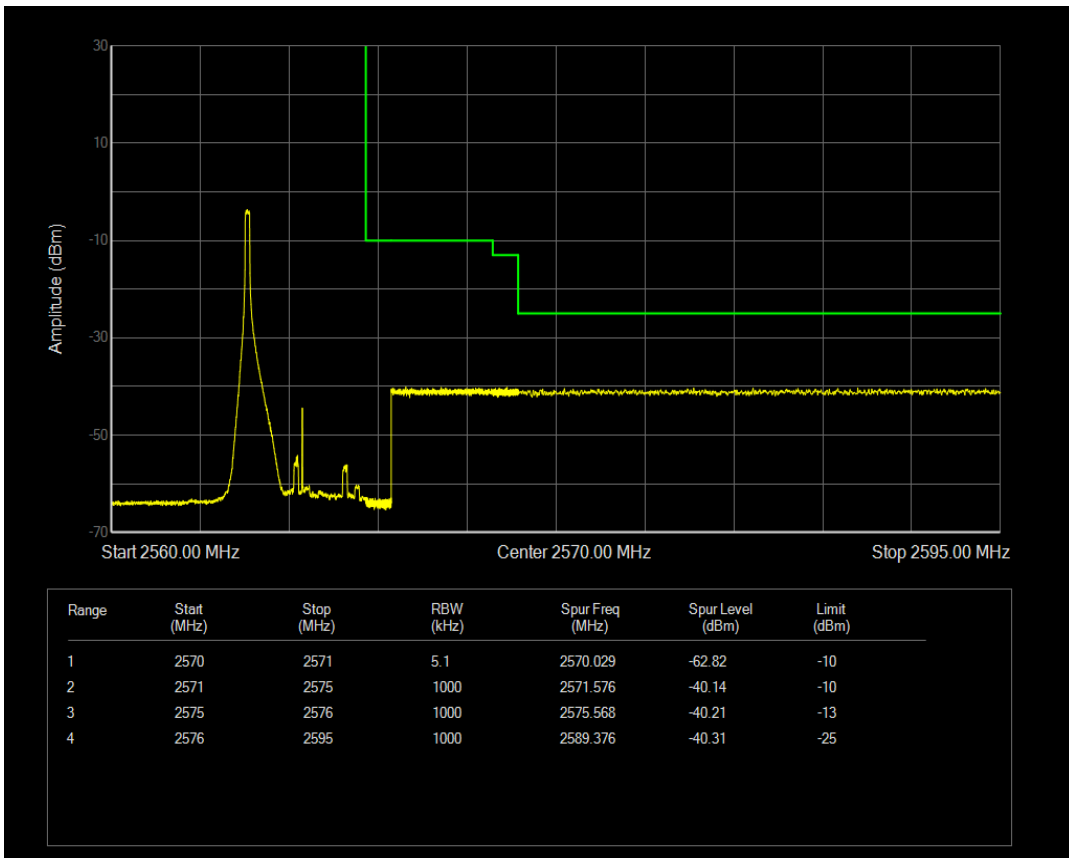

Band7 QPSK BW=5MHz Channel=21425 RB Size=1 Position=#0

Band7 QPSK BW=5MHz Channel=21425 RB Size=25 Position=#0