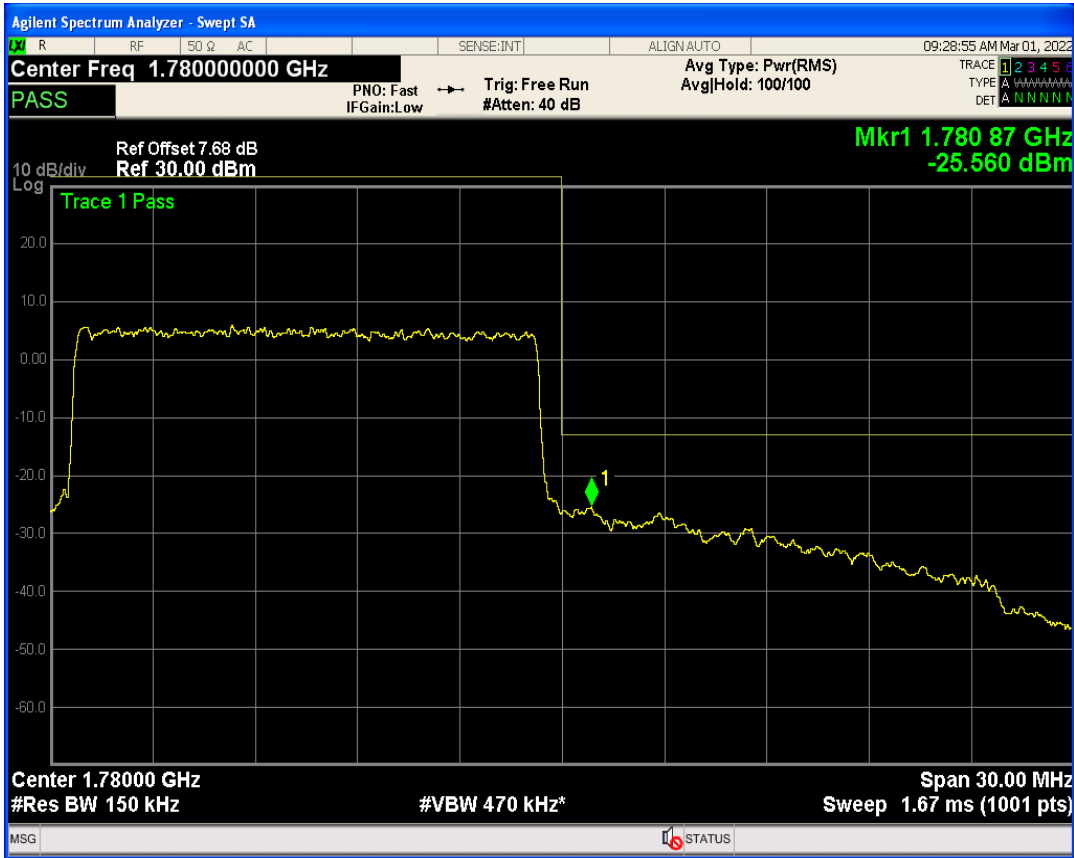

Band66 QAM16 BW=15MHz Channel=132047 RB Size=75 Position=#0

Band66 QPSK BW=15MHz Channel=132597 RB Size=1 Position=#Max

Band66 QAM16 BW=15MHz Channel=132597 RB Size=1 Position=#0

Band66 QPSK BW=15MHz Channel=132597 RB Size=75 Position=#0