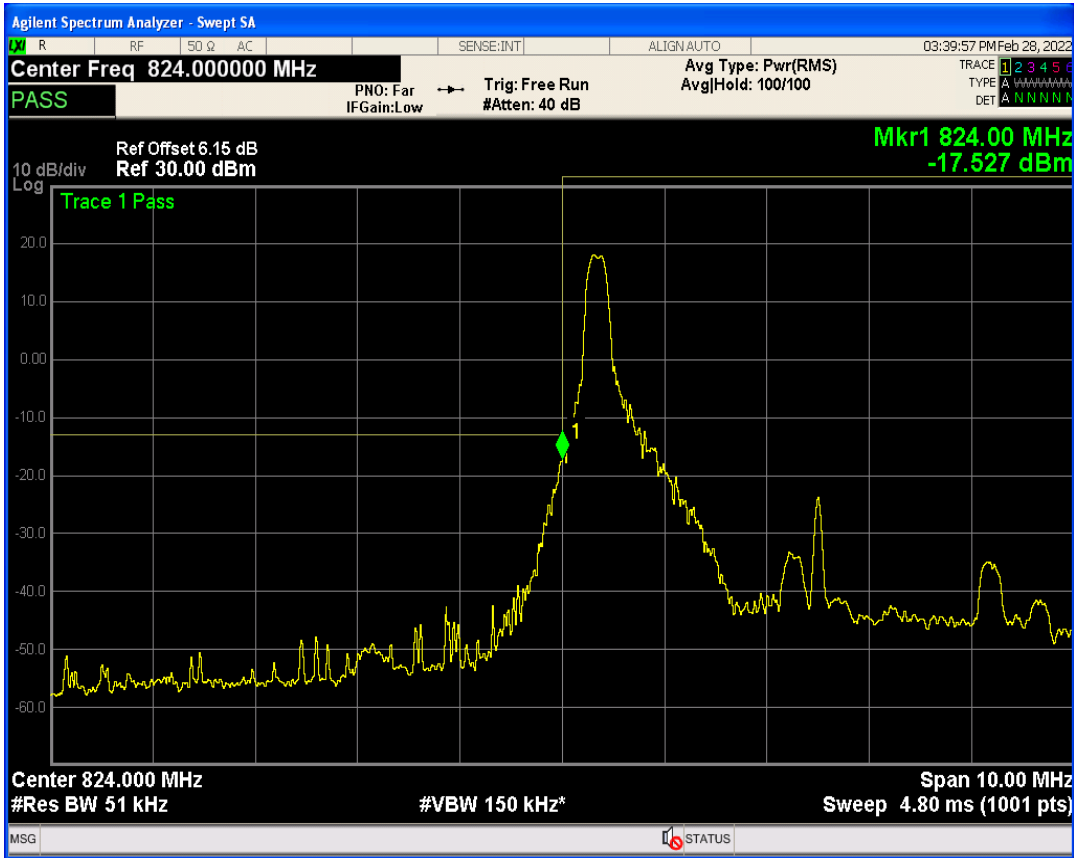

Band5 QAM16 BW=5MHz Channel=20425 RB Size=1 Position=#0

Band5 QAM16 BW=5MHz Channel=20425 RB Size=1 Position=#Max