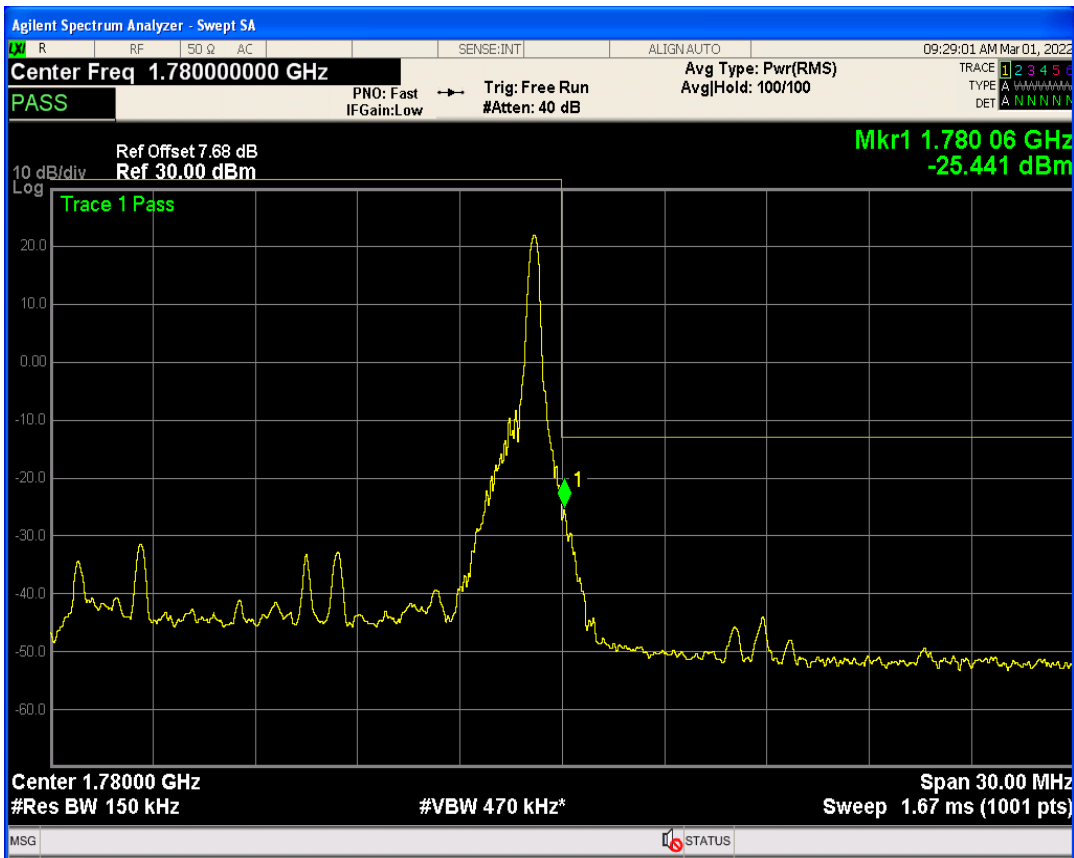

Band66 QAM16 BW=15MHz Channel=132597 RB Size=1 Position=#Max

Band66 QPSK BW=20MHz Channel=132072 RB Size=1 Position=#0