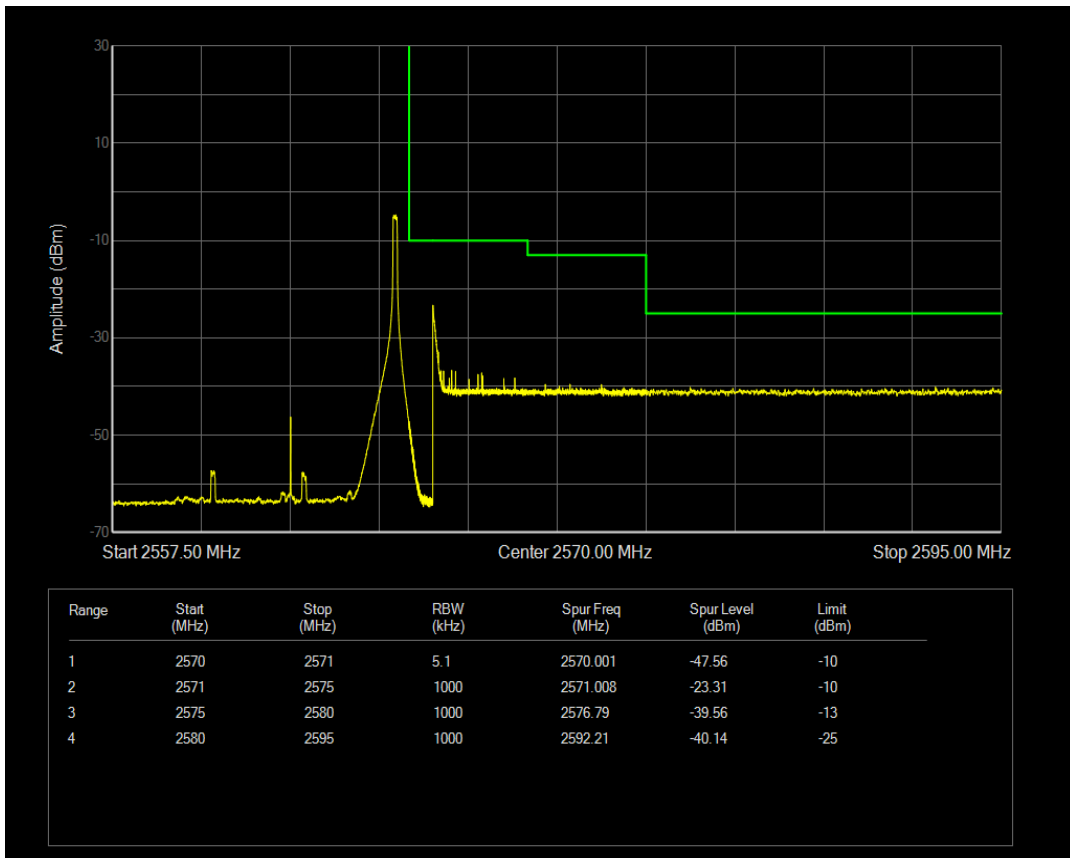

Band7 QAM16 BW=10MHz Channel=21400 RB Size=1 Position=#Max

Band7 QAM16 BW=10MHz Channel=21400 RB Size=50 Position=#0