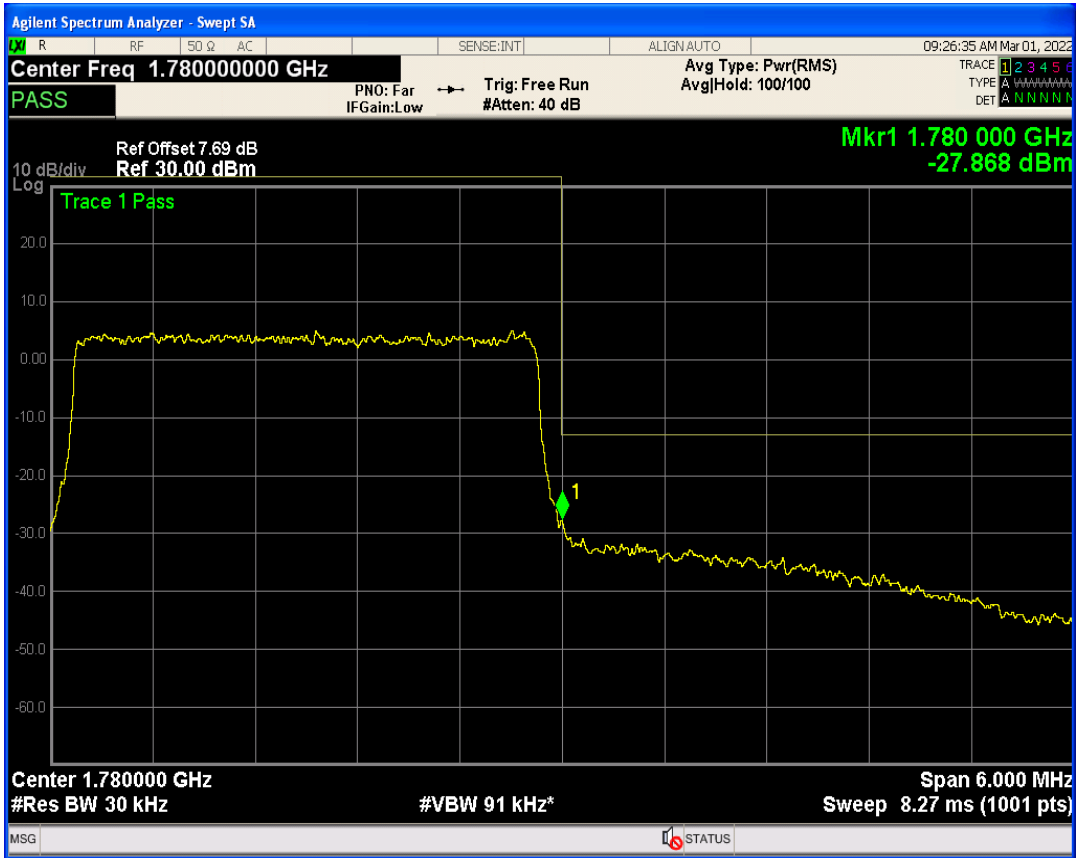

Band66 QAM16 BW=3MHz Channel=132657 RB Size=15 Position=#0

Band66 QPSK BW=5MHz Channel=131997 RB Size=1 Position=#0