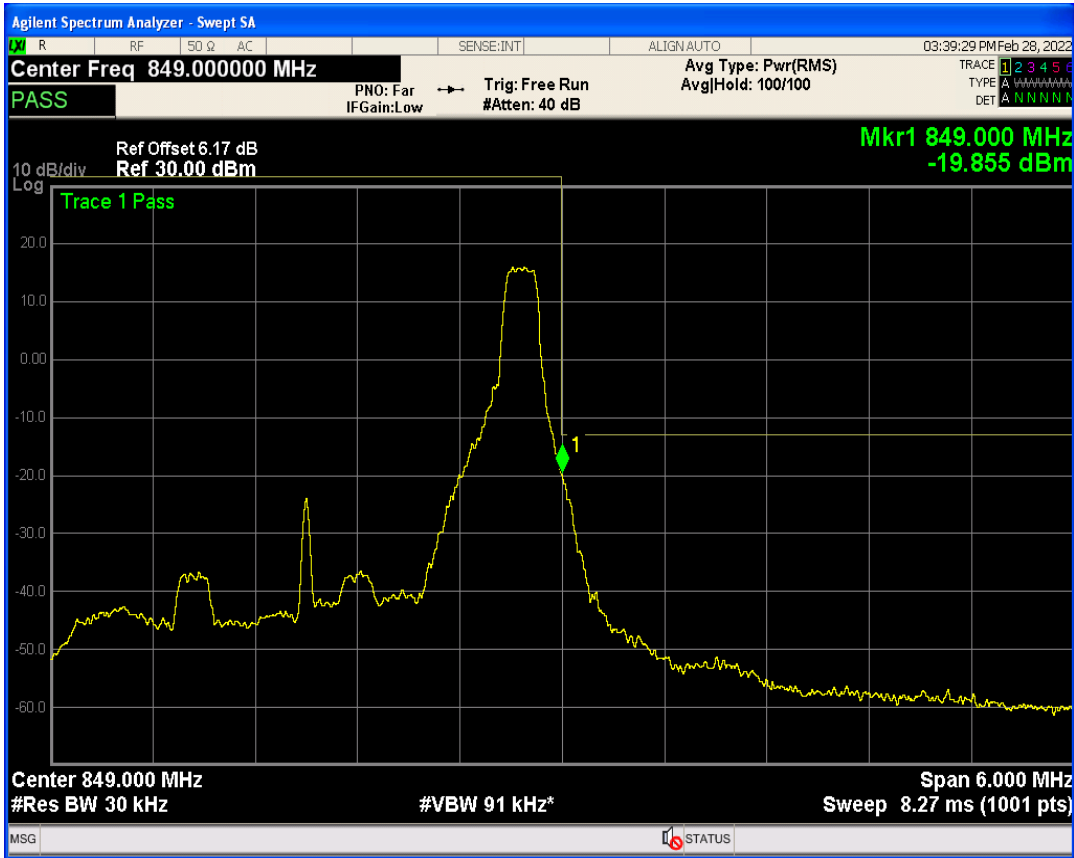

Band5 QAM16 BW=3MHz Channel=20635 RB Size=1 Position=#Max

Band5 QPSK BW=5MHz Channel=20425 RB Size=1 Position=#0