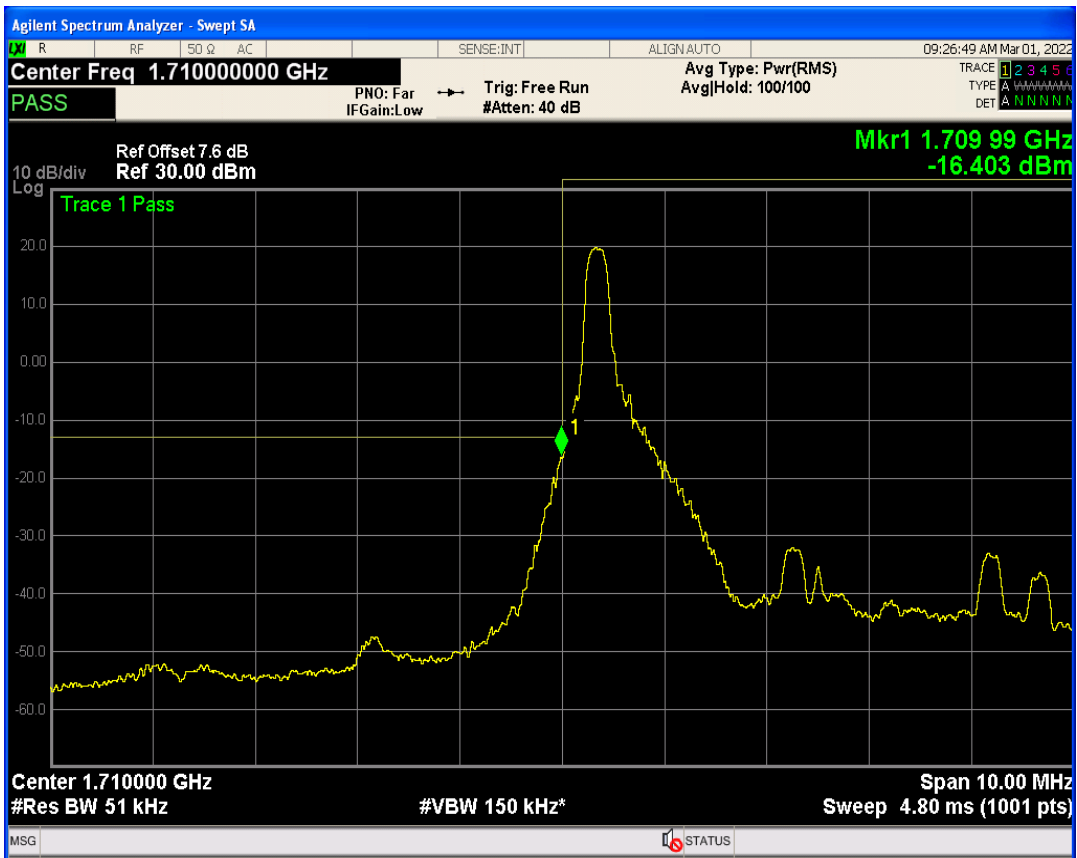

Band66 QPSK BW=5MHz Channel=131997 RB Size=1 Position=#0

Band66 QPSK BW=5MHz Channel=131997 RB Size=1 Position=#Max