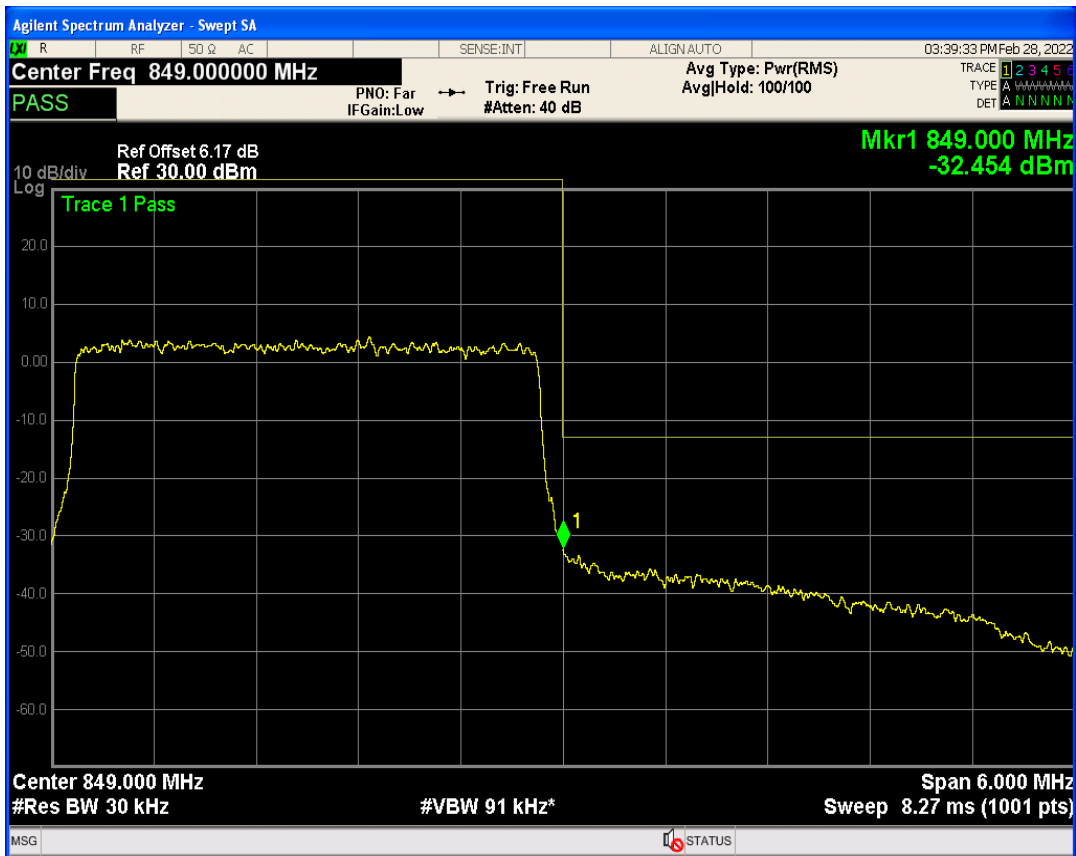

Band5 QAM16 BW=3MHz Channel=20635 RB Size=15 Position=#0

Band5 QAM16 BW=3MHz Channel=20635 RB Size=1 Position=#Max