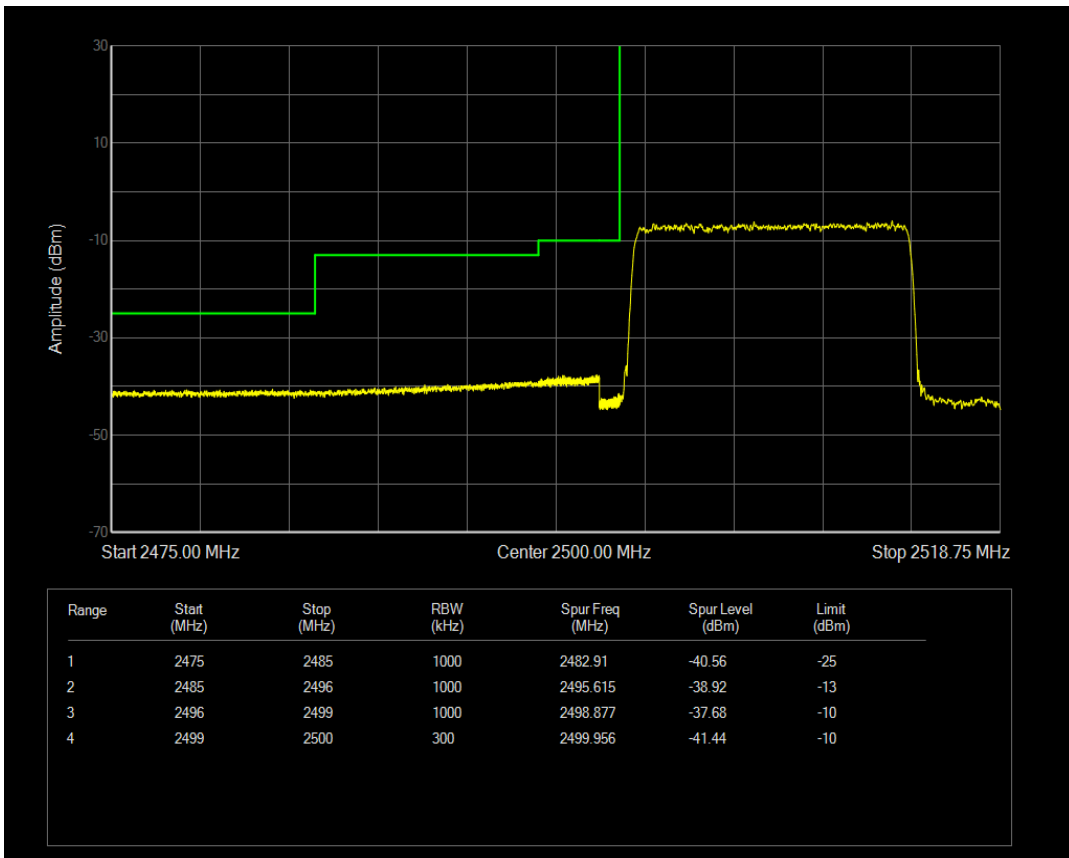

Band7 QAM16 BW=15MHz Channel=20825 RB Size=75 Position=#0

Band7 QAM16 BW=15MHz Channel=21375 RB Size=1 Position=#0