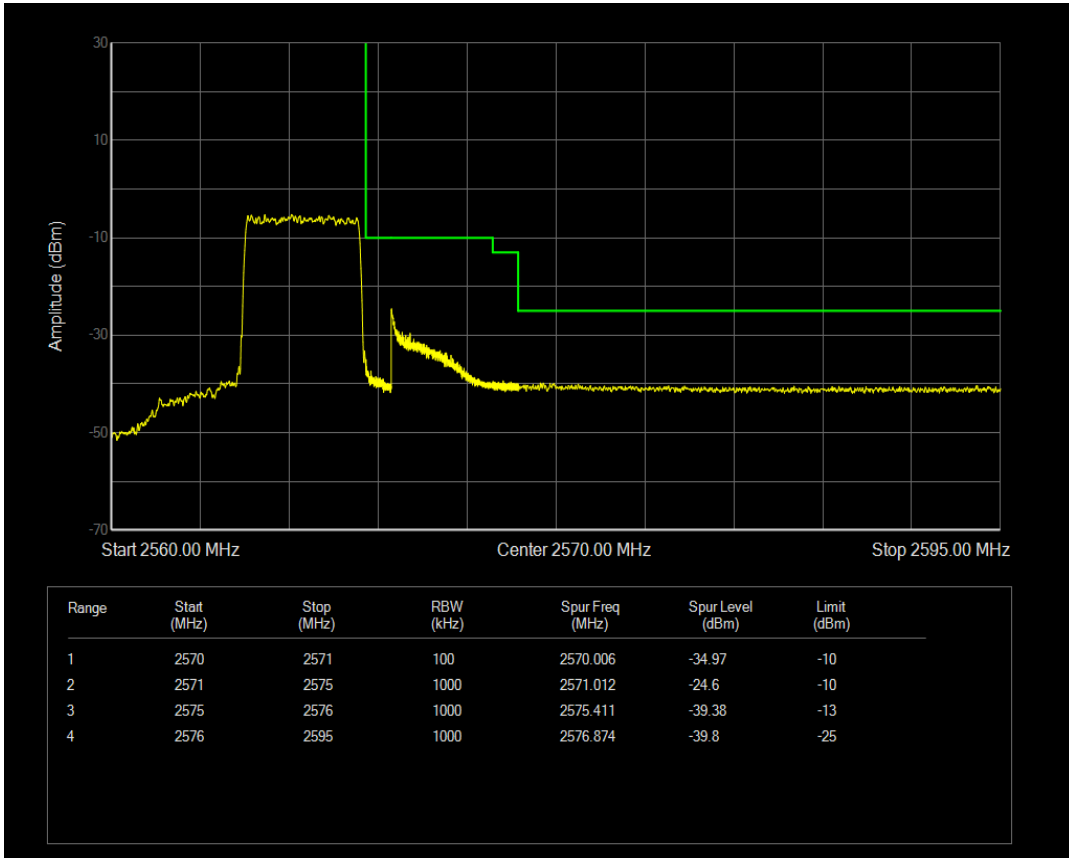

Band7 QPSK BW=5MHz Channel=21425 RB Size=25 Position=#0

Band7 QPSK BW=5MHz Channel=21425 RB Size=1 Position=#Max