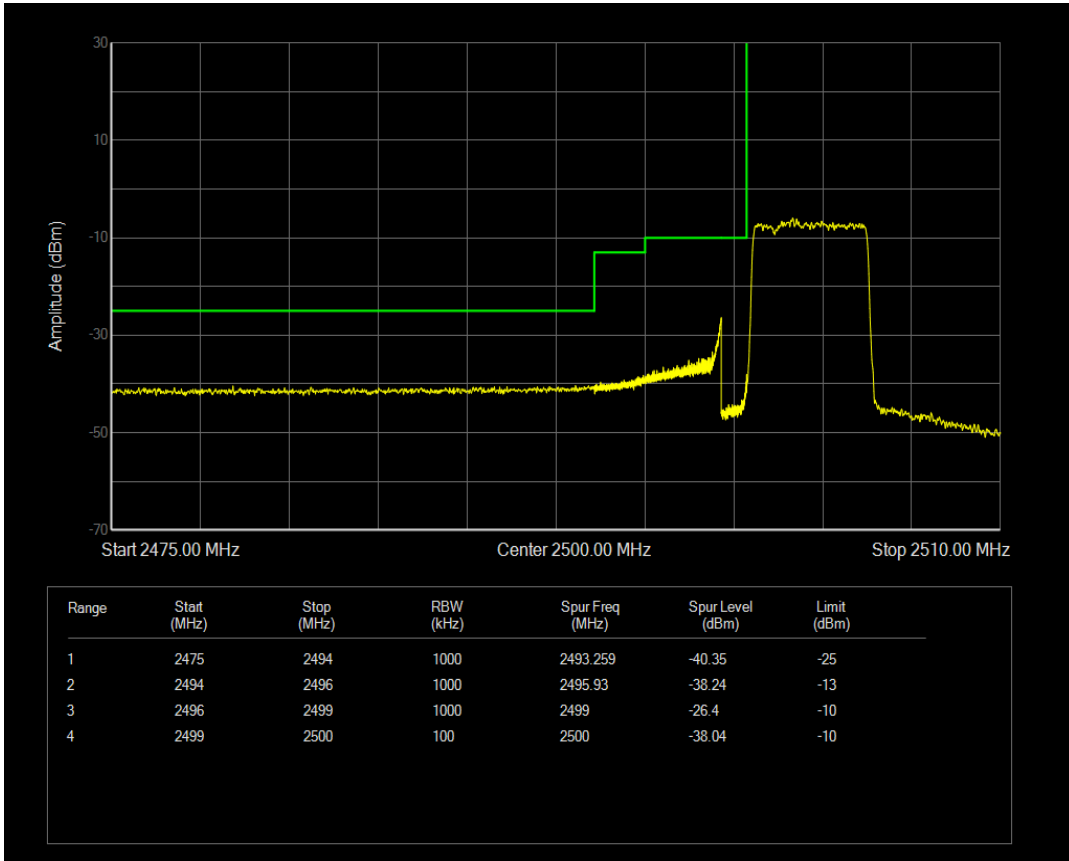

Band7 QAM16 BW=5MHz Channel=20775 RB Size=1 Position=#0

Band7 QPSK BW=5MHz Channel=20775 RB Size=25 Position=#0

Band7 QAM16 BW=5MHz Channel=20775 RB Size=1 Position=#Max

Band7 QAM16 BW=5MHz Channel=20775 RB Size=25 Position=#0