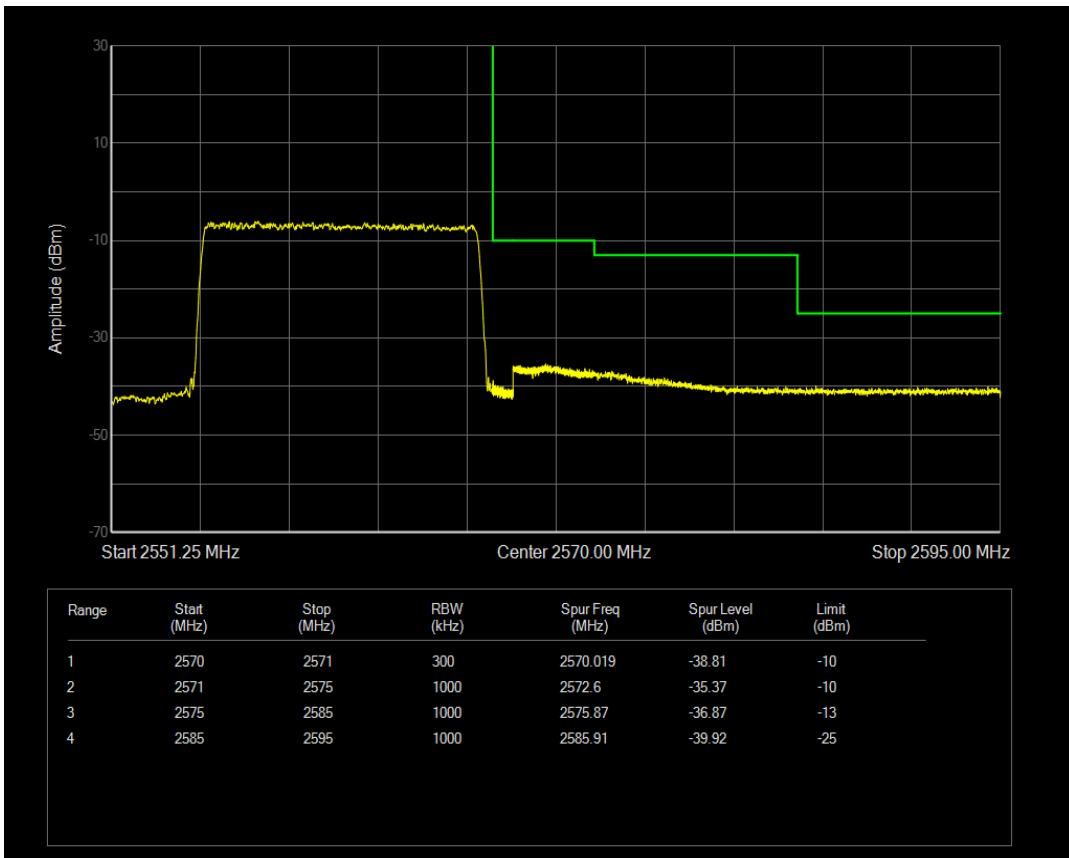

Band7 QPSK BW=15MHz Channel=21375 RB Size=1 Position=#Max

Band7 QAM16 BW=15MHz Channel=21375 RB Size=1 Position=#Max

Band7 QAM16 BW=15MHz Channel=20825 RB Size=75 Position=#0

Band7 QAM16 BW=15MHz Channel=21375 RB Size=1 Position=#0

Band7 QAM16 BW=15MHz Channel=21375 RB Size=75 Position=#0

Band7 QPSK BW=15MHz Channel=20825 RB Size=1 Position=#0

Band7 QAM16 BW=20MHz Channel=20850 RB Size=1 Position=#0

Band7 QPSK BW=20MHz Channel=21350 RB Size=100 Position=#0