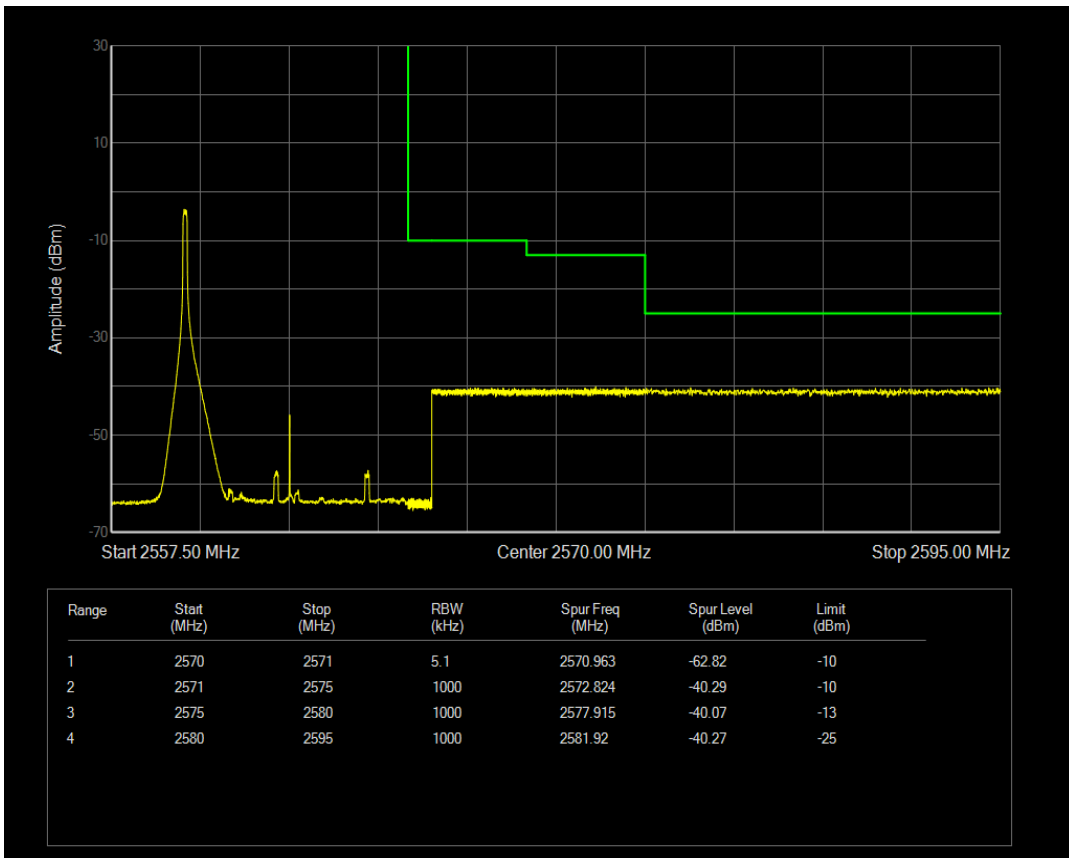

Band7 QPSK BW=10MHz Channel=20800 RB Size=50 Position=#0

Band7 QAM16 BW=10MHz Channel=20800 RB Size=1 Position=#0

Band7 QAM16 BW=10MHz Channel=20800 RB Size=1 Position=#Max

Band7 QAM16 BW=10MHz Channel=20800 RB Size=50 Position=#0

Band7 QPSK BW=10MHz Channel=21400 RB Size=1 Position=#0

Band7 QPSK BW=10MHz Channel=21400 RB Size=1 Position=#Max

Band7 QPSK BW=10MHz Channel=21400 RB Size=50 Position=#0

Band7 QAM16 BW=10MHz Channel=21400 RB Size=1 Position=#0