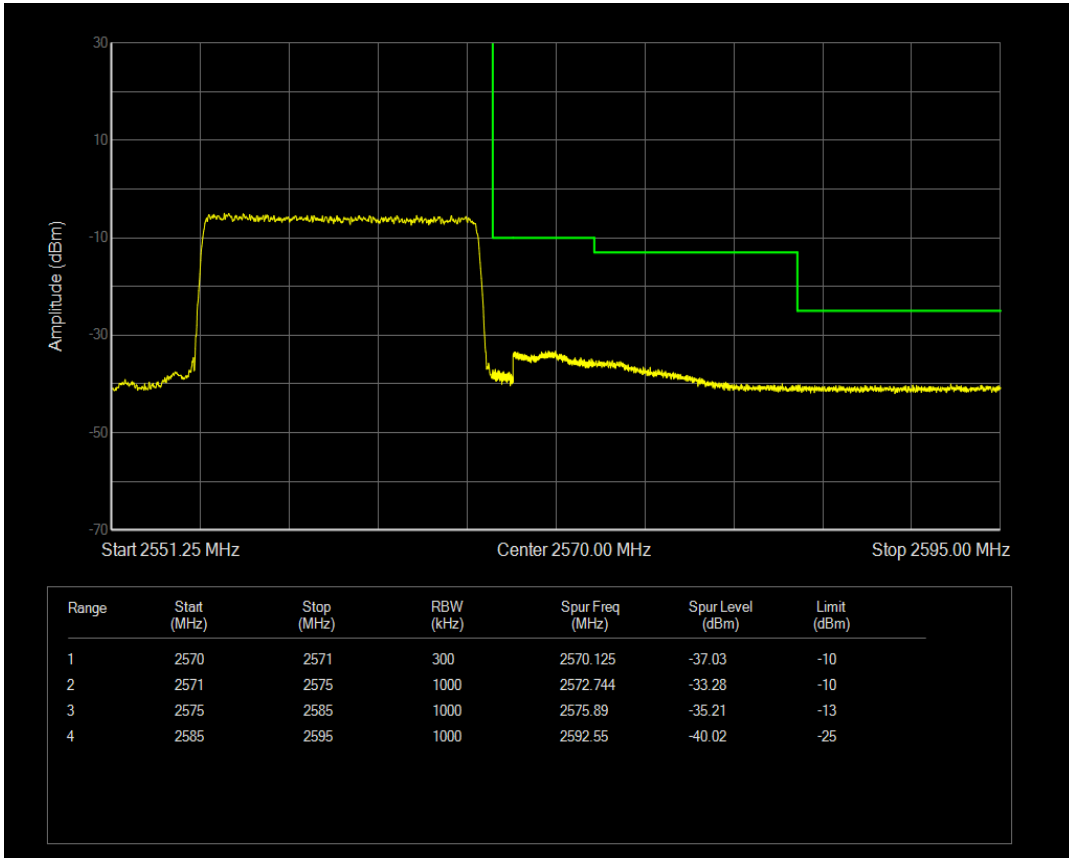

Band7 QAM16 BW=10MHz Channel=21400 RB Size=1 Position=#Max

Band7 QAM16 BW=10MHz Channel=21400 RB Size=50 Position=#0

Band7 QAM16 BW=15MHz Channel=20825 RB Size=1 Position=#Max

Band7 QAM16 BW=15MHz Channel=20825 RB Size=1 Position=#0

Band7 QPSK BW=15MHz Channel=20825 RB Size=75 Position=#0

Band7 QPSK BW=15MHz Channel=20825 RB Size=1 Position=#Max

Band7 QPSK BW=15MHz Channel=21375 RB Size=1 Position=#0

Band7 QPSK BW=15MHz Channel=21375 RB Size=75 Position=#0