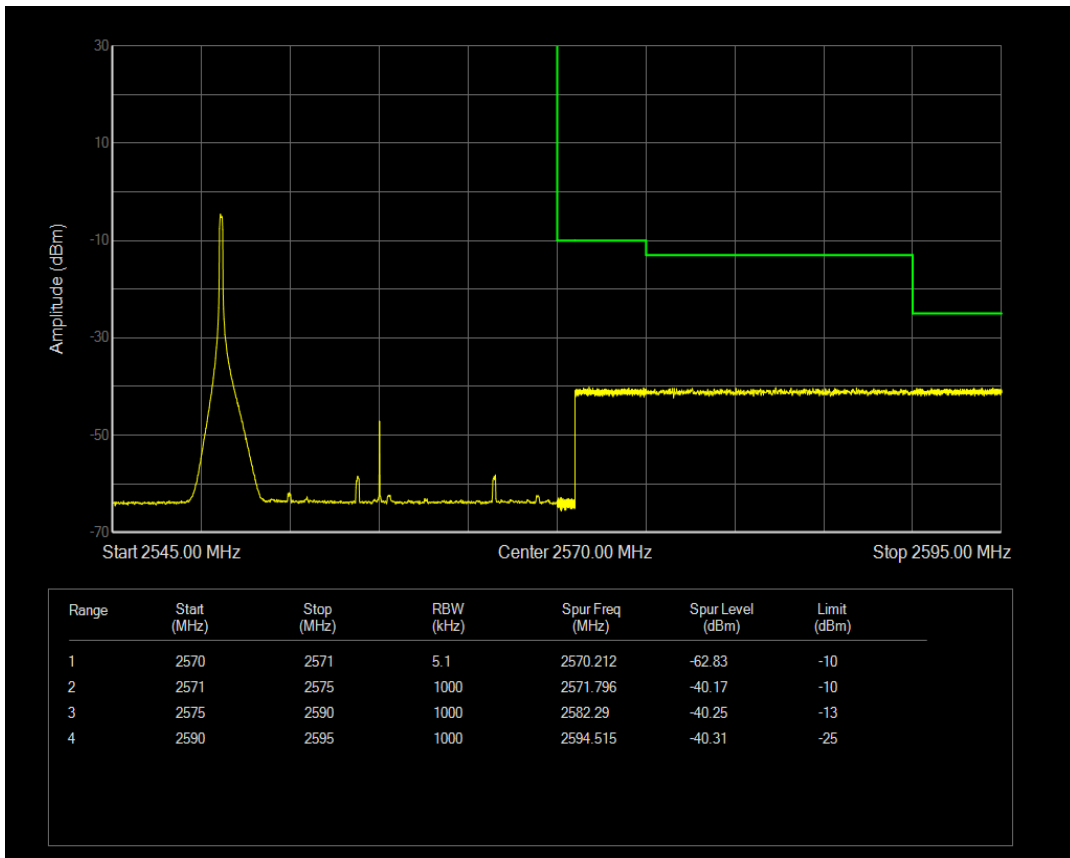

Band7 QAM16 BW=15MHz Channel=21375 RB Size=75 Position=#0

Band7 QPSK BW=15MHz Channel=20825 RB Size=1 Position=#0

Band7 QAM16 BW=20MHz Channel=20850 RB Size=1 Position=#0

Band7 QPSK BW=20MHz Channel=21350 RB Size=100 Position=#0

Band7 QAM16 BW=20MHz Channel=20850 RB Size=1 Position=#Max

Band7 QAM16 BW=20MHz Channel=20850 RB Size=100 Position=#0

Band7 QAM16 BW=20MHz Channel=21350 RB Size=1 Position=#0

Band7 QPSK BW=20MHz Channel=20850 RB Size=1 Position=#0