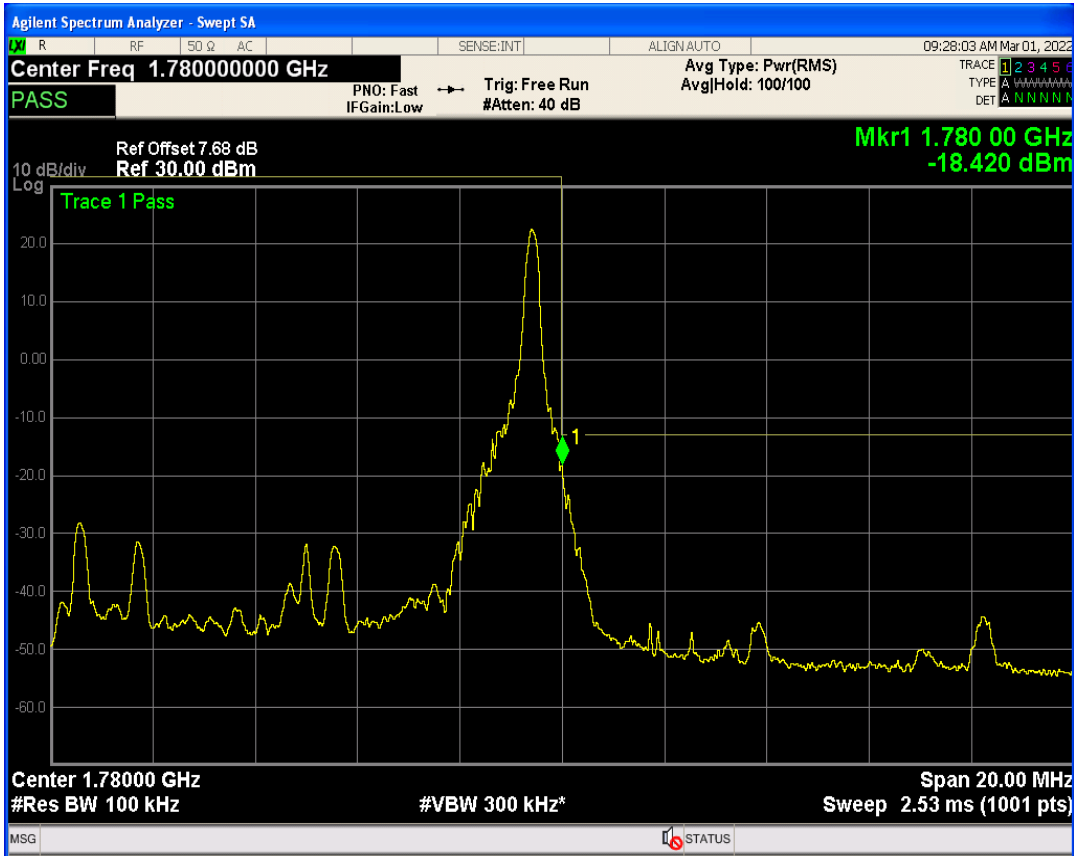

Band66 QPSK BW=10MHz Channel=132622 RB Size=1 Position=#Max

Band66 QPSK BW=10MHz Channel=132622 RB Size=50 Position=#0