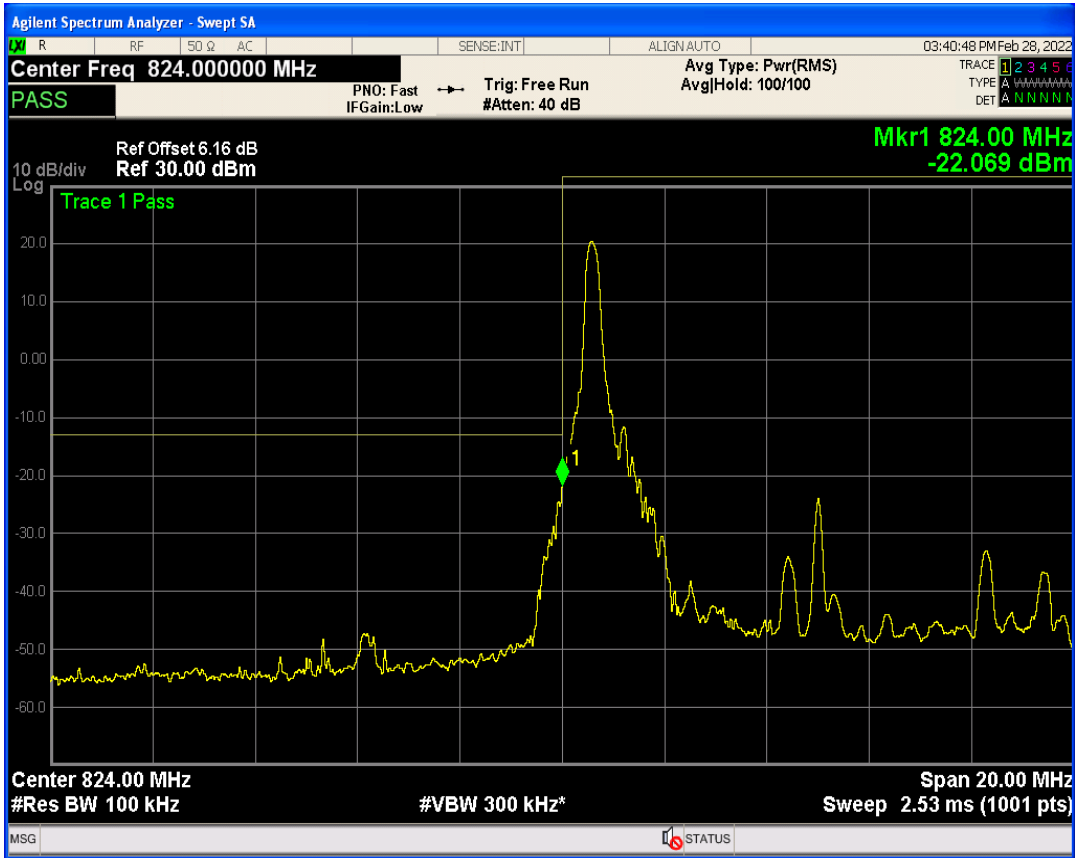

Band5 QAM16 BW=10MHz Channel=20450 RB Size=1 Position=#0

Band5 QAM16 BW=10MHz Channel=20450 RB Size=1 Position=#Max