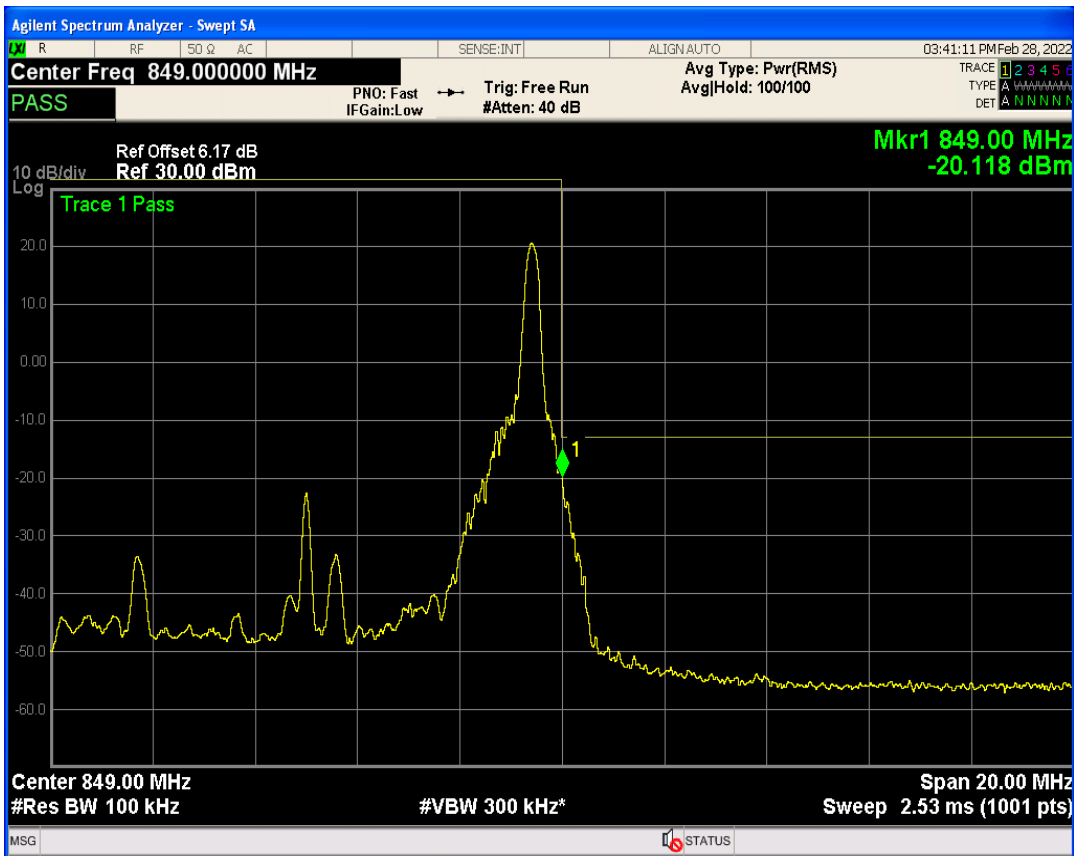

Band5 QAM16 BW=10MHz Channel=20600 RB Size=1 Position=#Max

Band5 QAM16 BW=10MHz Channel=20600 RB Size=50 Position=#0