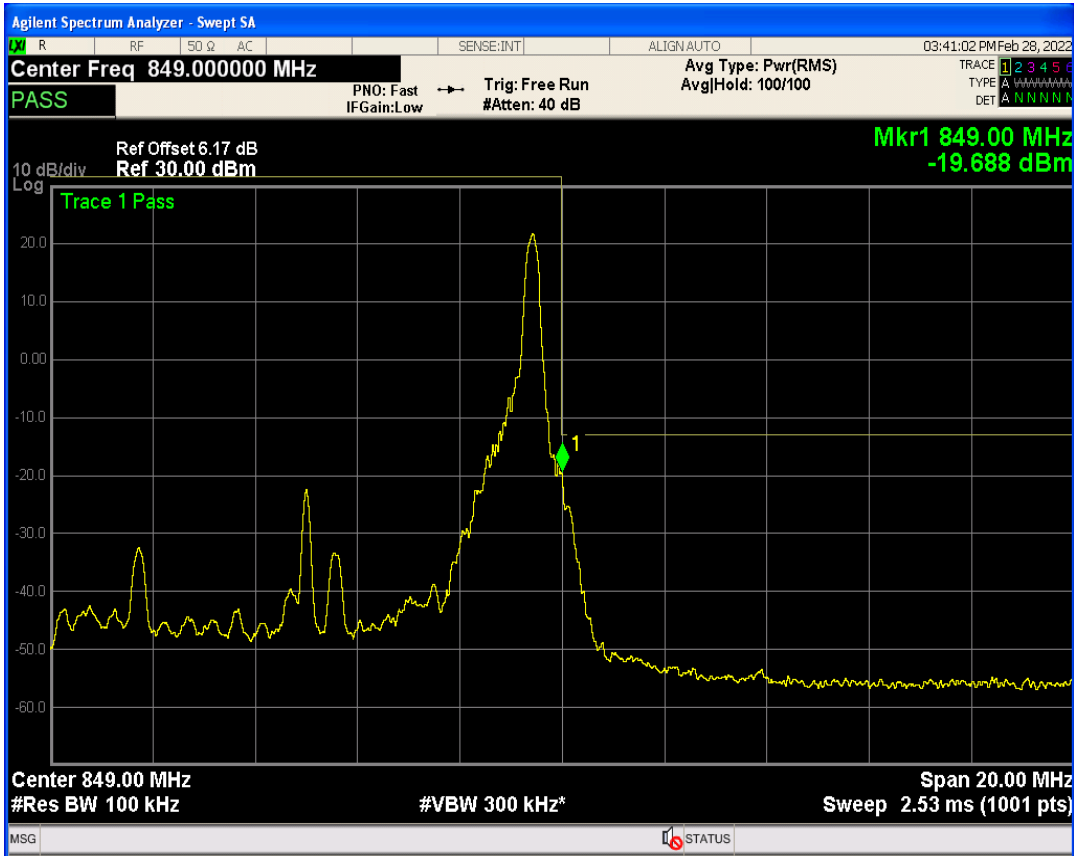

Band5 QPSK BW=10MHz Channel=20600 RB Size=1 Position=#Max

Band5 QPSK BW=10MHz Channel=20600 RB Size=50 Position=#0