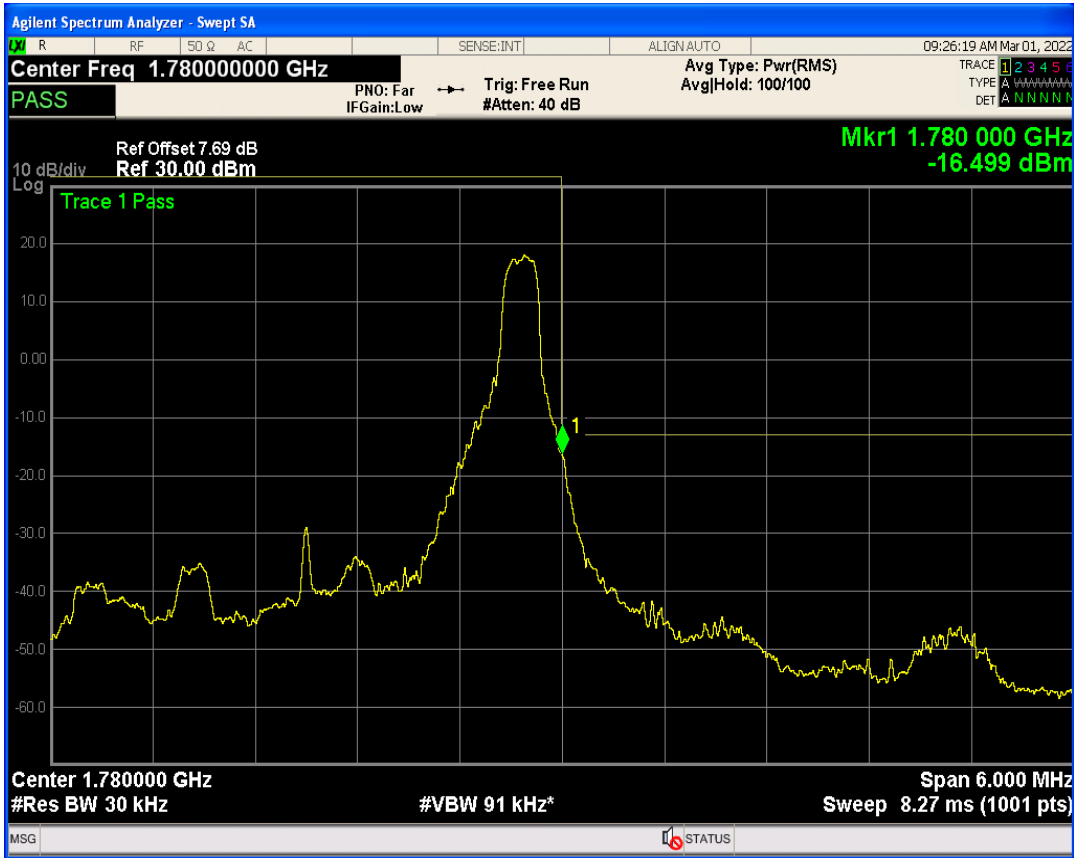

Band66 QPSK BW=3MHz Channel=132657 RB Size=1 Position=#Max

Band66 QAM16 BW=3MHz Channel=132657 RB Size=1 Position=#0