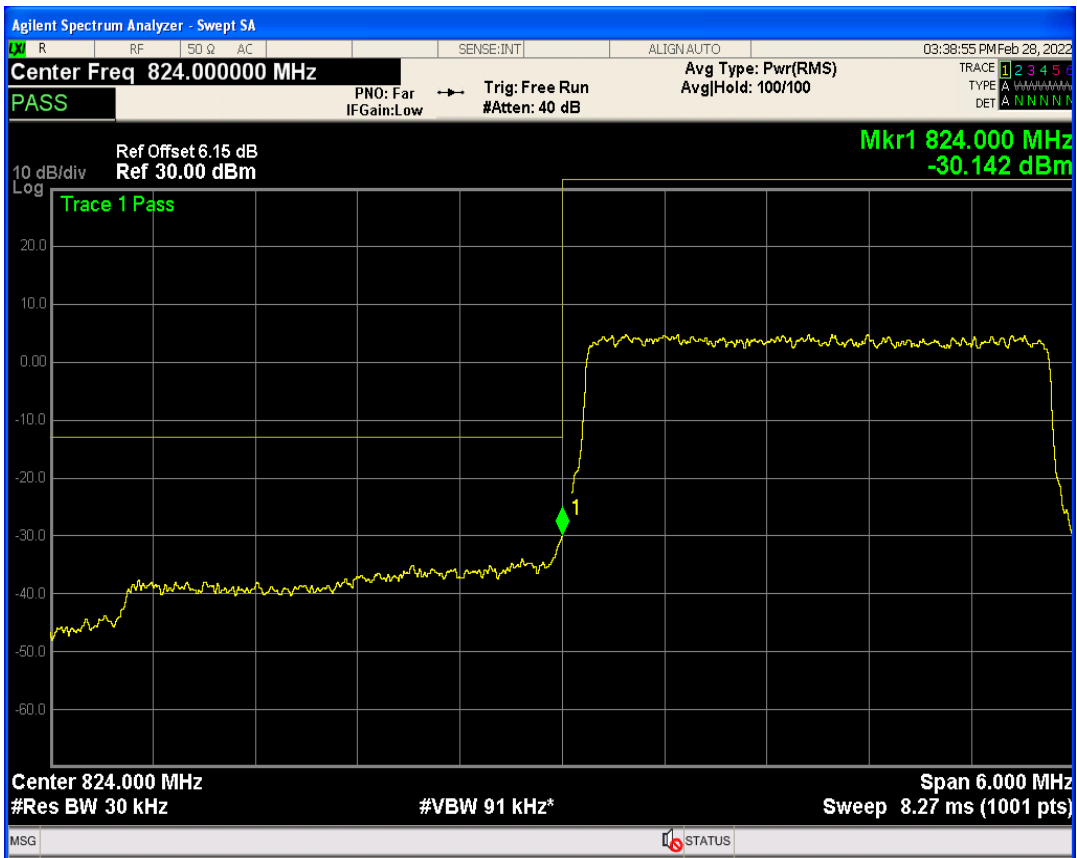

Band5 QAM16 BW=1.4MHz Channel=20643 RB Size=1 Position=#Max

Band5 QPSK BW=3MHz Channel=20415 RB Size=1 Position=#0

Band5 QAM16 BW=1.4MHz Channel=20643 RB Size=6 Position=#0

Band5 QPSK BW=3MHz Channel=20415 RB Size=1 Position=#Max

Band5 QPSK BW=3MHz Channel=20415 RB Size=15 Position=#0

Band5 QAM16 BW=3MHz Channel=20415 RB Size=1 Position=#0

Band5 QAM16 BW=3MHz Channel=20415 RB Size=1 Position=#Max

Band5 QPSK BW=3MHz Channel=20635 RB Size=1 Position=#0