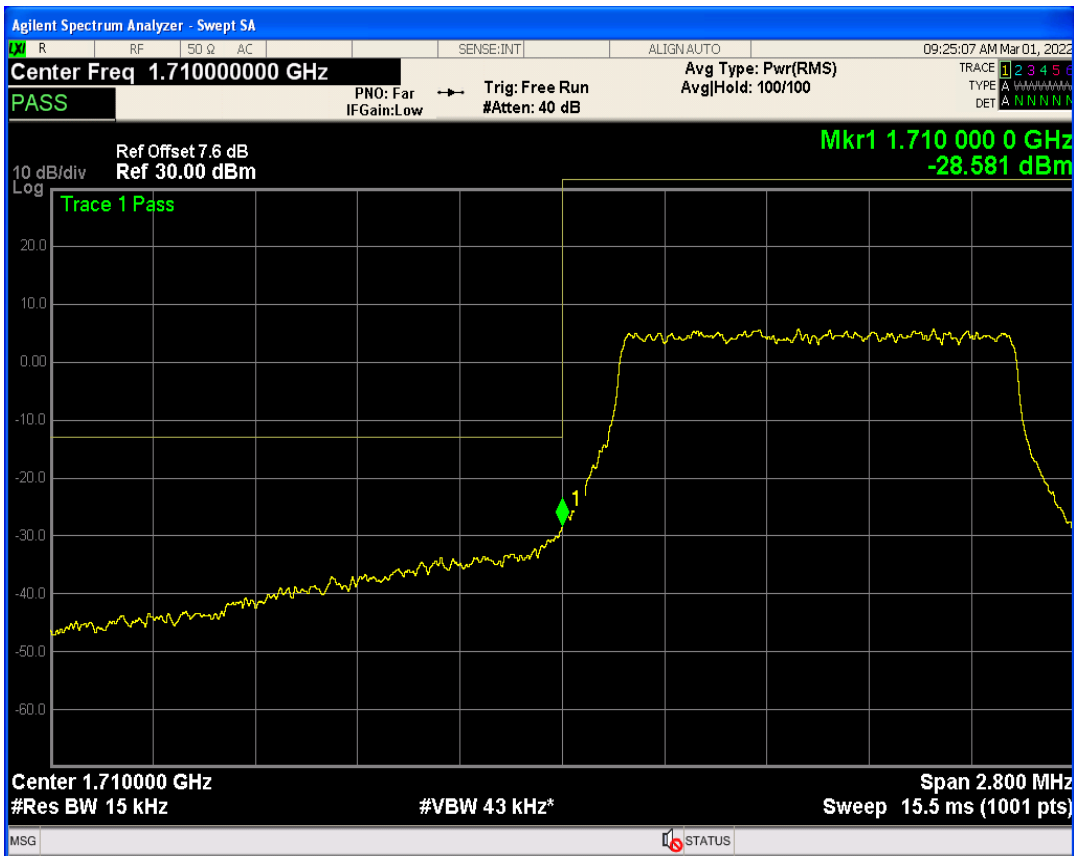

Band66 QAM16 BW=1.4MHz Channel=131979 RB Size=6 Position=#0

Band66 QPSK BW=1.4MHz Channel=132665 RB Size=1 Position=#Max