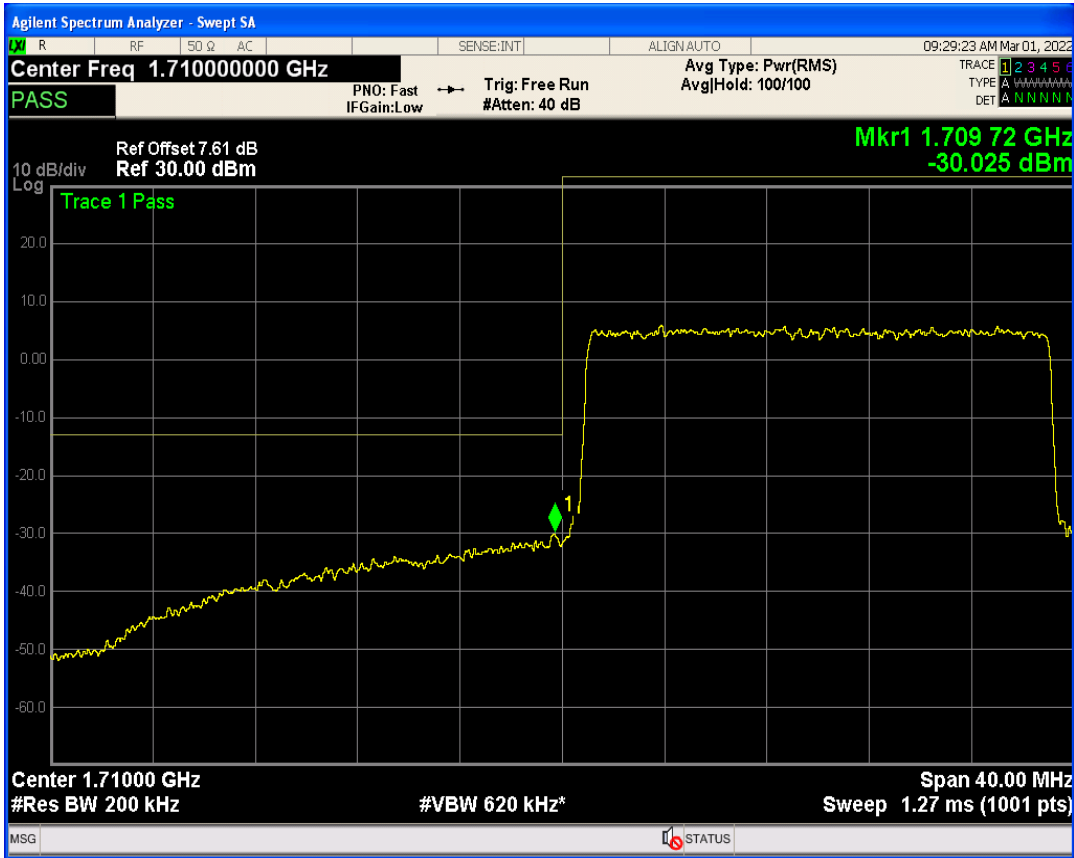

Band66 QPSK BW=20MHz Channel=132072 RB Size=100 Position=#0

Band66 QAM16 BW=20MHz Channel=132072 RB Size=1 Position=#Max