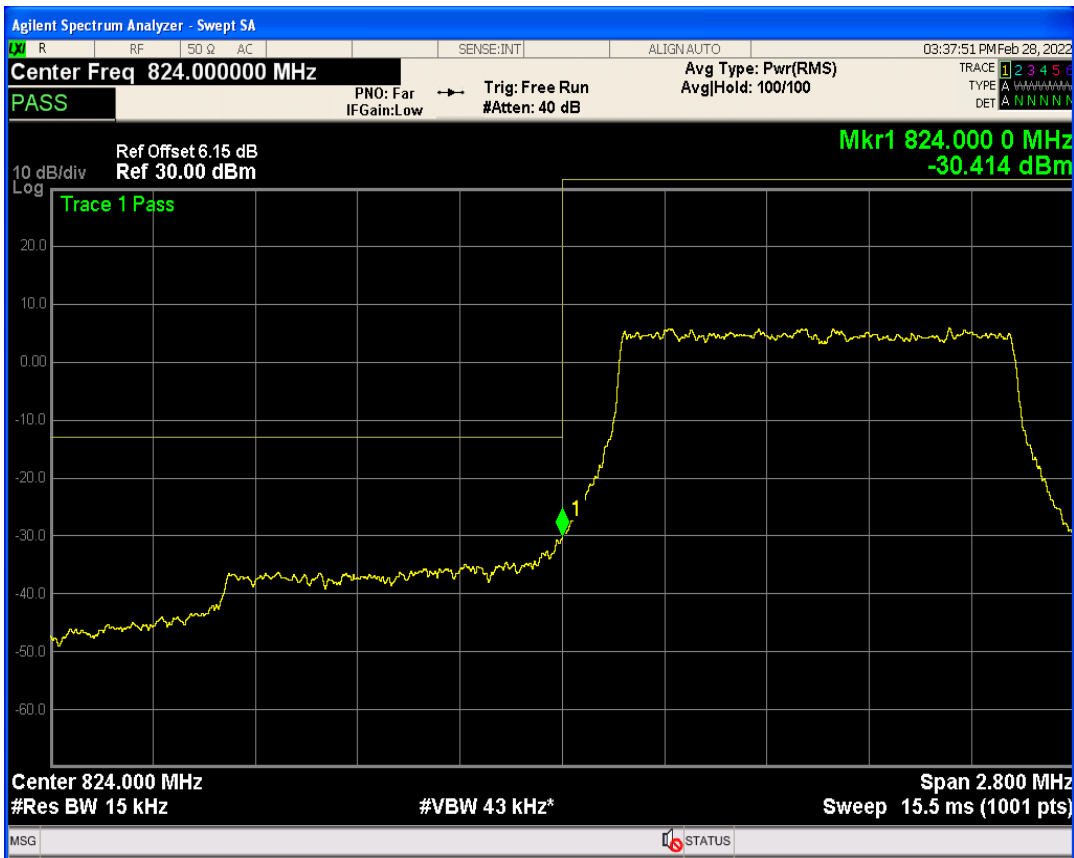

Band5 QPSK BW=1.4MHz Channel=20407 RB Size=6 Position=#0

Band5 QAM16 BW=1.4MHz Channel=20407 RB Size=1 Position=#0

Band5 QAM16 BW=1.4MHz Channel=20407 RB Size=1 Position=#Max

Band5 QAM16 BW=1.4MHz Channel=20407 RB Size=6 Position=#0

Band5 QPSK BW=1.4MHz Channel=20643 RB Size=1 Position=#0

Band5 QPSK BW=1.4MHz Channel=20643 RB Size=1 Position=#Max

Band5 QPSK BW=1.4MHz Channel=20643 RB Size=6 Position=#0

Band5 QAM16 BW=1.4MHz Channel=20643 RB Size=1 Position=#0