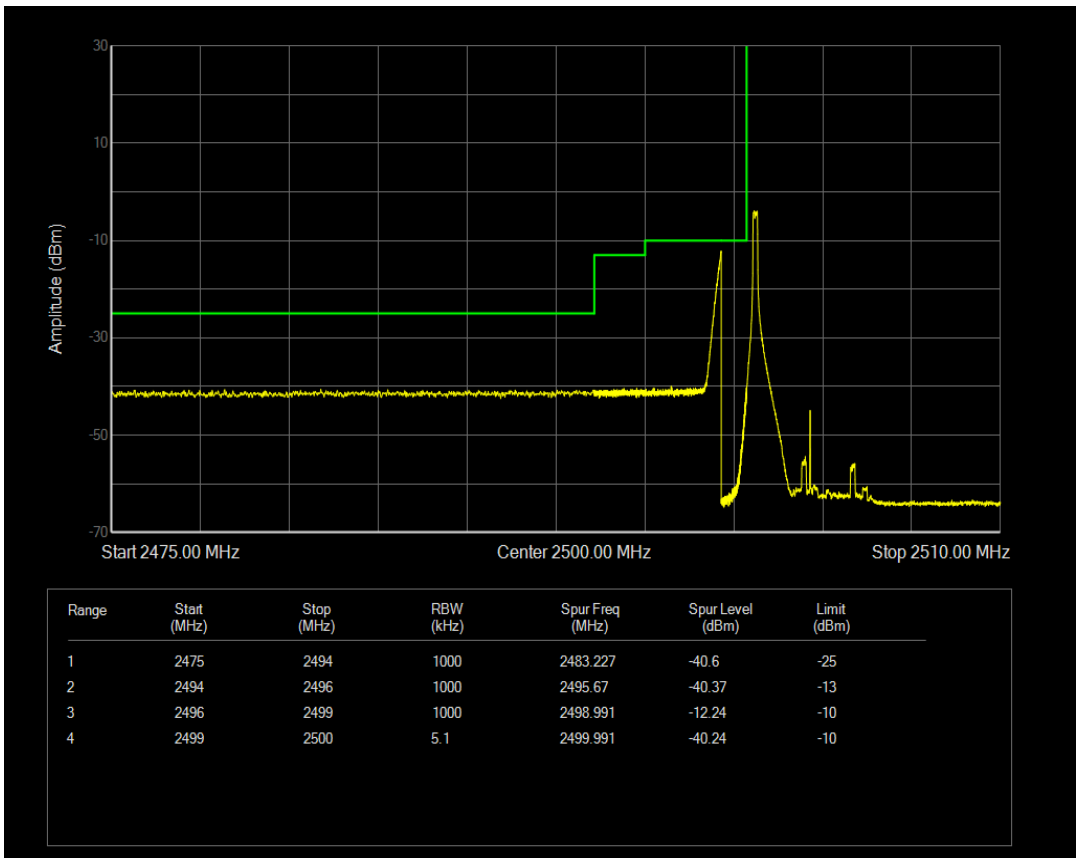

Band7 QPSK BW=5MHz Channel=20775 RB Size=1 Position=#0

Band7 QPSK BW=5MHz Channel=20775 RB Size=1 Position=#Max