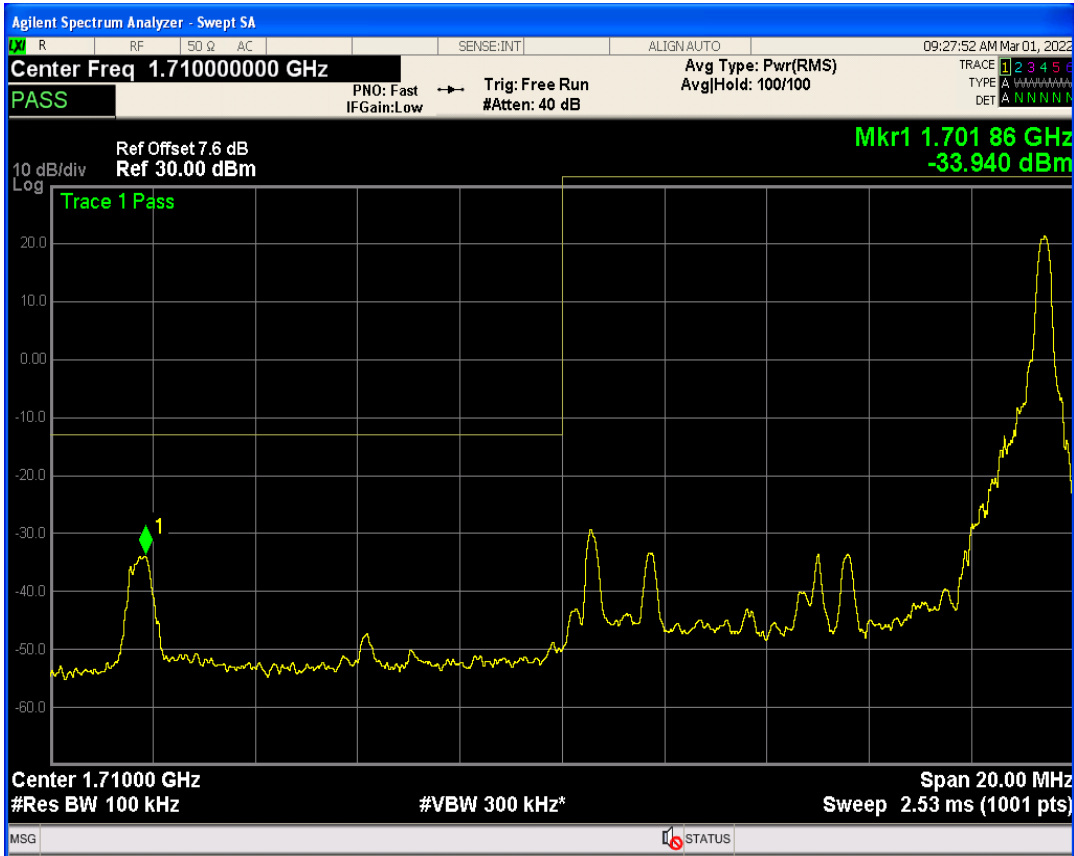

Band66 QAM16 BW=10MHz Channel=132022 RB Size=1 Position=#Max

Band66 QAM16 BW=10MHz Channel=132022 RB Size=1 Position=#0