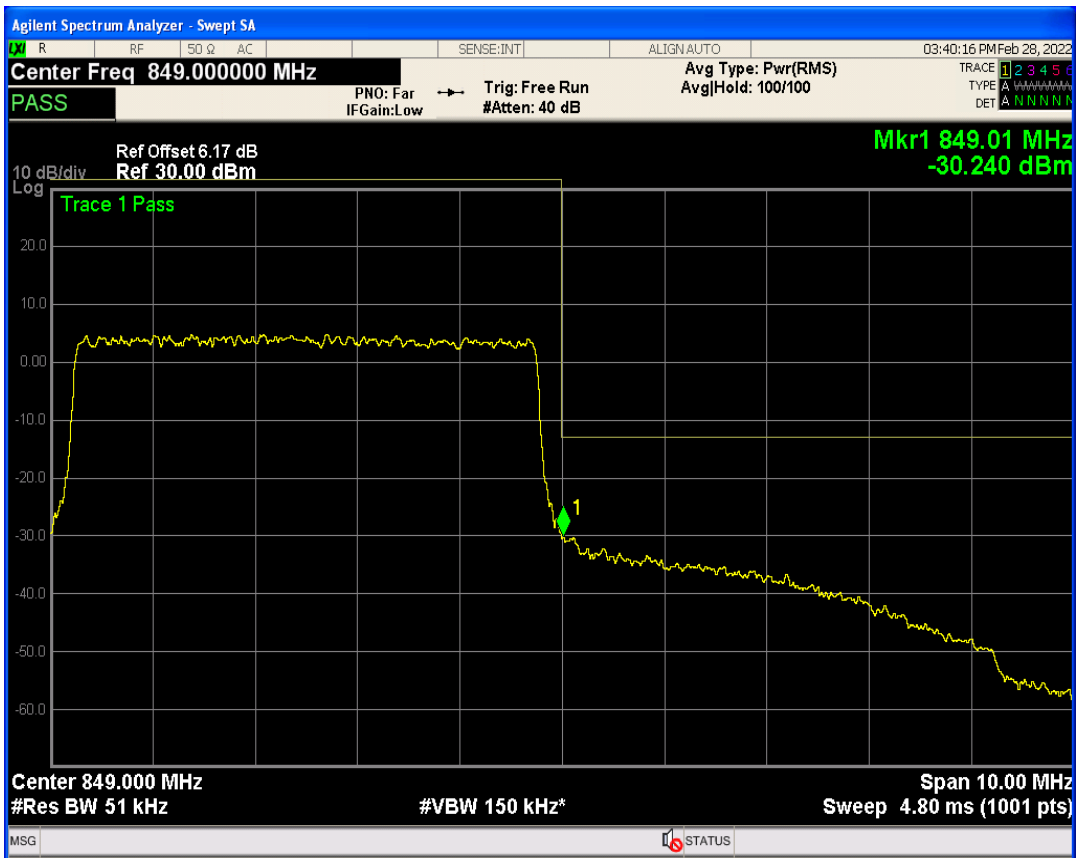

Band5 QPSK BW=5MHz Channel=20625 RB Size=25 Position=#0

Band5 QAM16 BW=5MHz Channel=20625 RB Size=1 Position=#Max