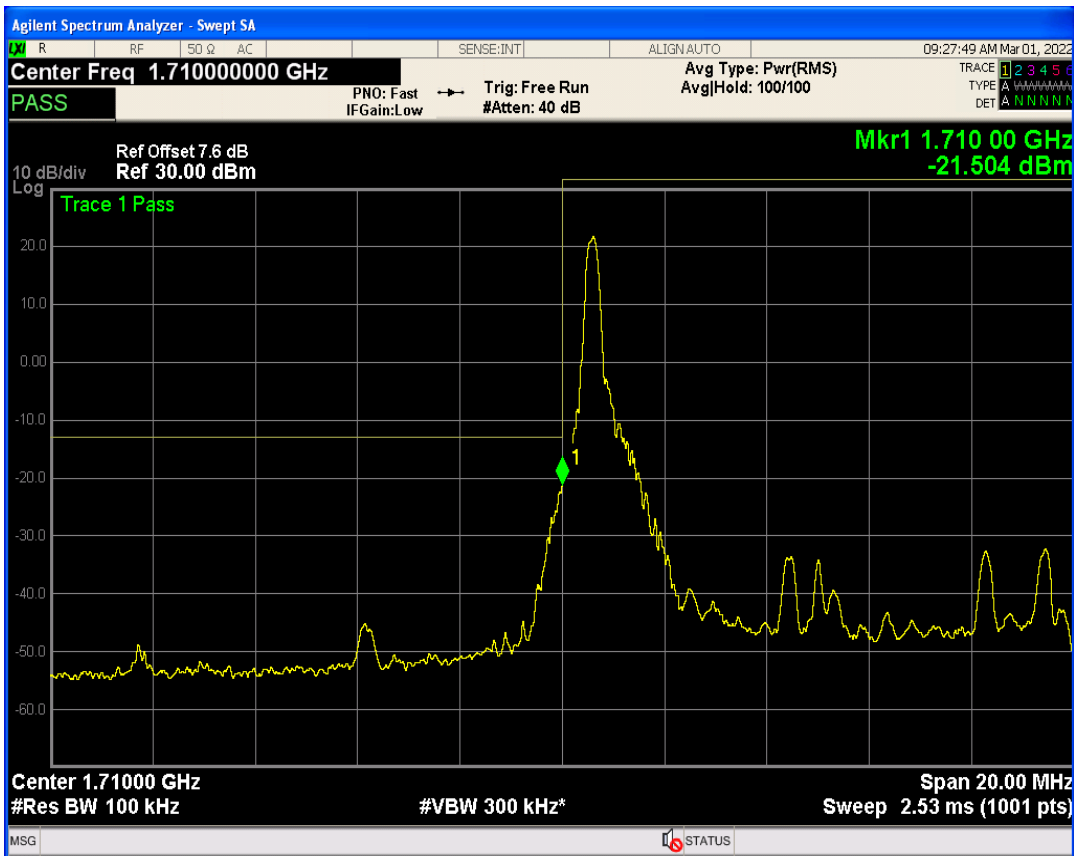

Band66 QAM16 BW=10MHz Channel=132022 RB Size=1 Position=#0

Band66 QAM16 BW=10MHz Channel=132022 RB Size=50 Position=#0