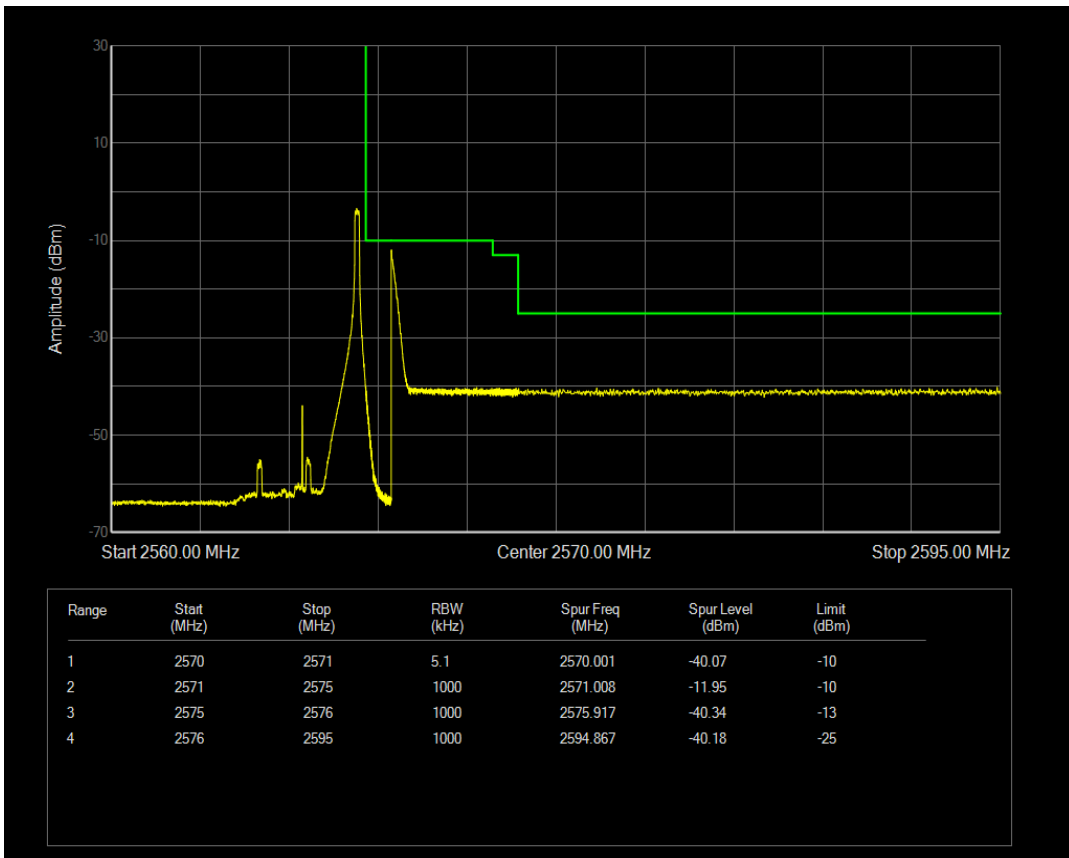

Band7 QPSK BW=5MHz Channel=21425 RB Size=1 Position=#Max

Band7 QAM16 BW=5MHz Channel=21425 RB Size=1 Position=#0