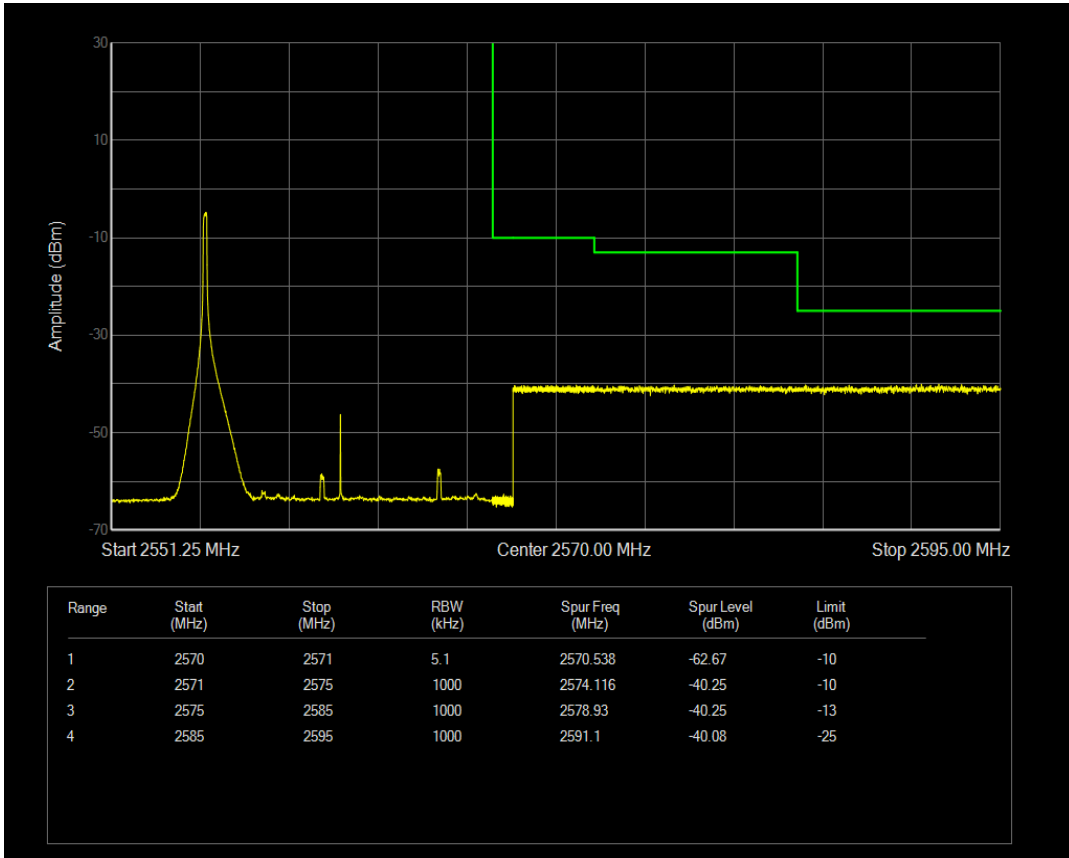

Band7 QPSK BW=15MHz Channel=21375 RB Size=1 Position=#Max

Band7 QAM16 BW=15MHz Channel=21375 RB Size=1 Position=#Max

Band7 QAM16 BW=15MHz Channel=20825 RB Size=75 Position=#0

Band7 QAM16 BW=15MHz Channel=21375 RB Size=1 Position=#0

Band7 QAM16 BW=15MHz Channel=21375 RB Size=75 Position=#0

Band7 QPSK BW=15MHz Channel=20825 RB Size=1 Position=#0

Band7 QAM16 BW=20MHz Channel=20850 RB Size=1 Position=#0

Band7 QPSK BW=20MHz Channel=21350 RB Size=100 Position=#0