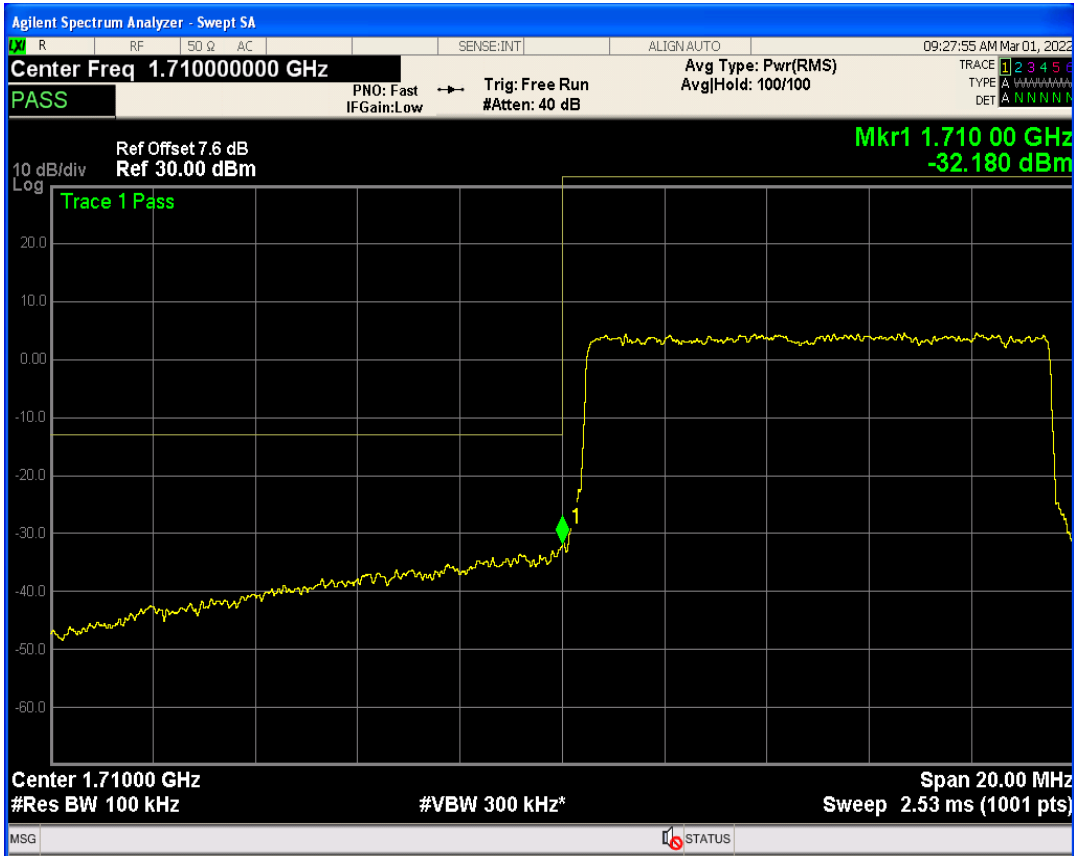

Band66 QPSK BW=10MHz Channel=132022 RB Size=1 Position=#Max

Band66 QAM16 BW=10MHz Channel=132022 RB Size=1 Position=#Max

Band66 QAM16 BW=10MHz Channel=132022 RB Size=1 Position=#0

Band66 QAM16 BW=10MHz Channel=132022 RB Size=50 Position=#0