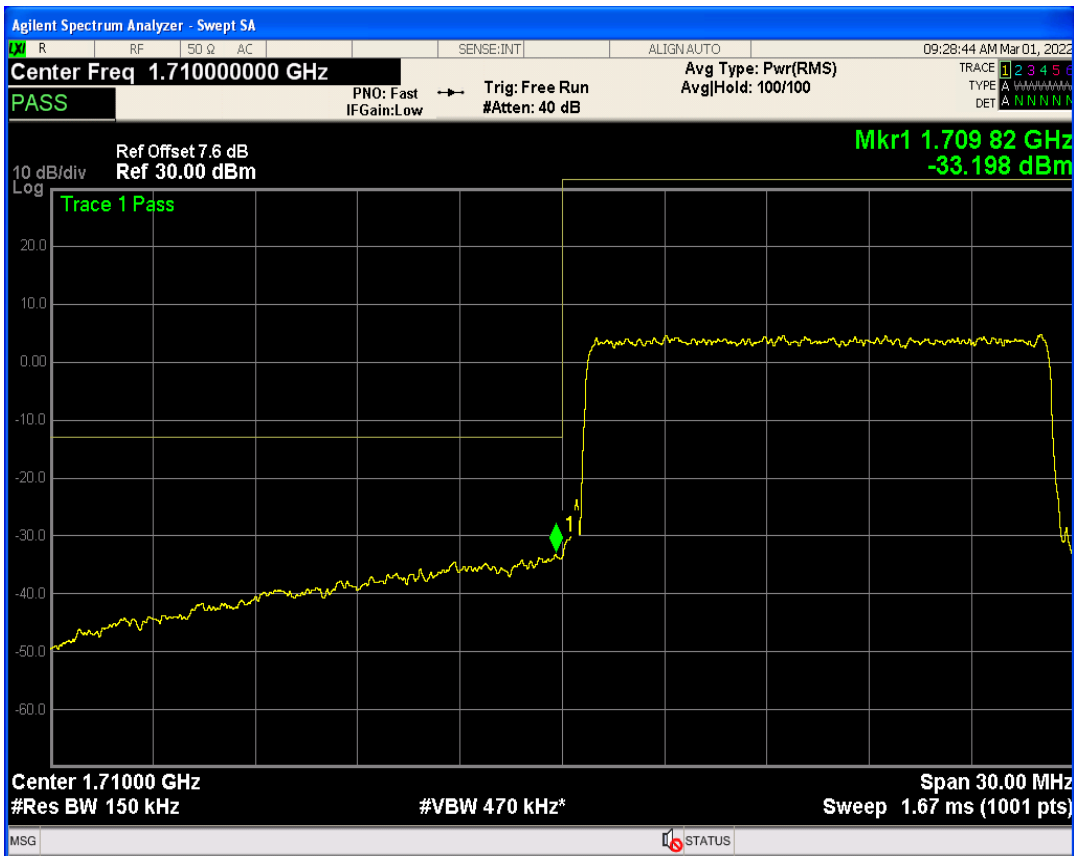

Band66 QAM16 BW=15MHz Channel=132047 RB Size=75 Position=#0

Band66 QPSK BW=15MHz Channel=132597 RB Size=1 Position=#Max