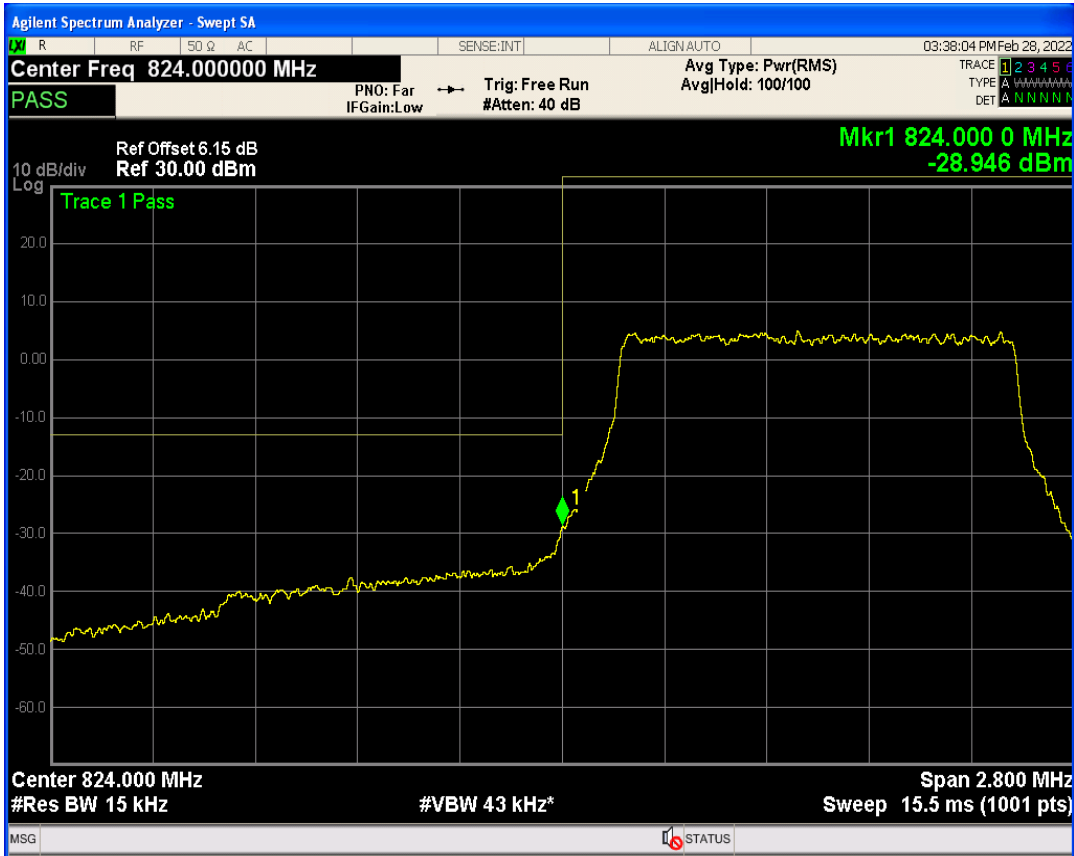

Band5 QPSK BW=1.4MHz Channel=20407 RB Size=6 Position=#0

Band5 QAM16 BW=1.4MHz Channel=20407 RB Size=1 Position=#0

Band5 QAM16 BW=1.4MHz Channel=20407 RB Size=1 Position=#Max

Band5 QAM16 BW=1.4MHz Channel=20407 RB Size=6 Position=#0

Band5 QPSK BW=1.4MHz Channel=20643 RB Size=1 Position=#0

Band5 QPSK BW=1.4MHz Channel=20643 RB Size=1 Position=#Max

Band5 QPSK BW=1.4MHz Channel=20643 RB Size=6 Position=#0

Band5 QAM16 BW=1.4MHz Channel=20643 RB Size=1 Position=#0