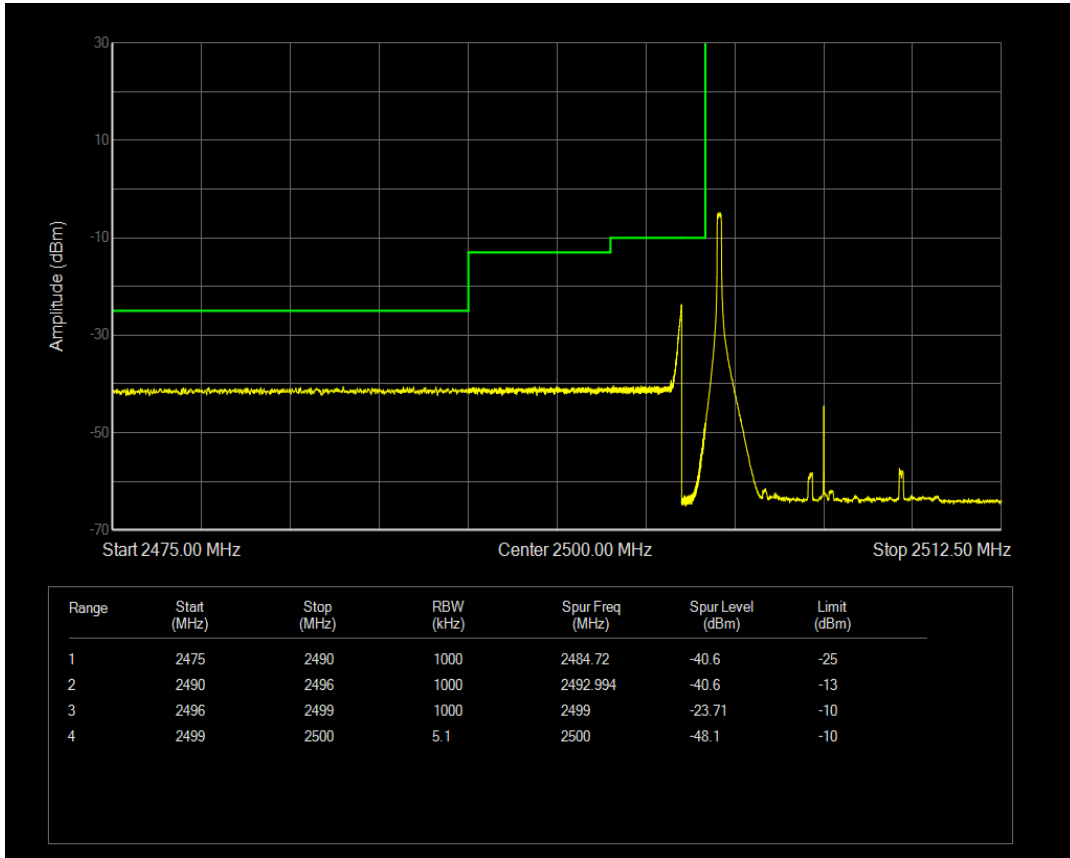

Band7 QAM16 BW=5MHz Channel=21425 RB Size=1 Position=#Max

Band7 QAM16 BW=5MHz Channel=21425 RB Size=25 Position=#0

Band7 QPSK BW=10MHz Channel=20800 RB Size=1 Position=#Max

Band7 QPSK BW=10MHz Channel=20800 RB Size=1 Position=#0

Band7 QPSK BW=10MHz Channel=20800 RB Size=50 Position=#0

Band7 QAM16 BW=10MHz Channel=20800 RB Size=1 Position=#0

Band7 QAM16 BW=10MHz Channel=20800 RB Size=1 Position=#Max

Band7 QAM16 BW=10MHz Channel=20800 RB Size=50 Position=#0