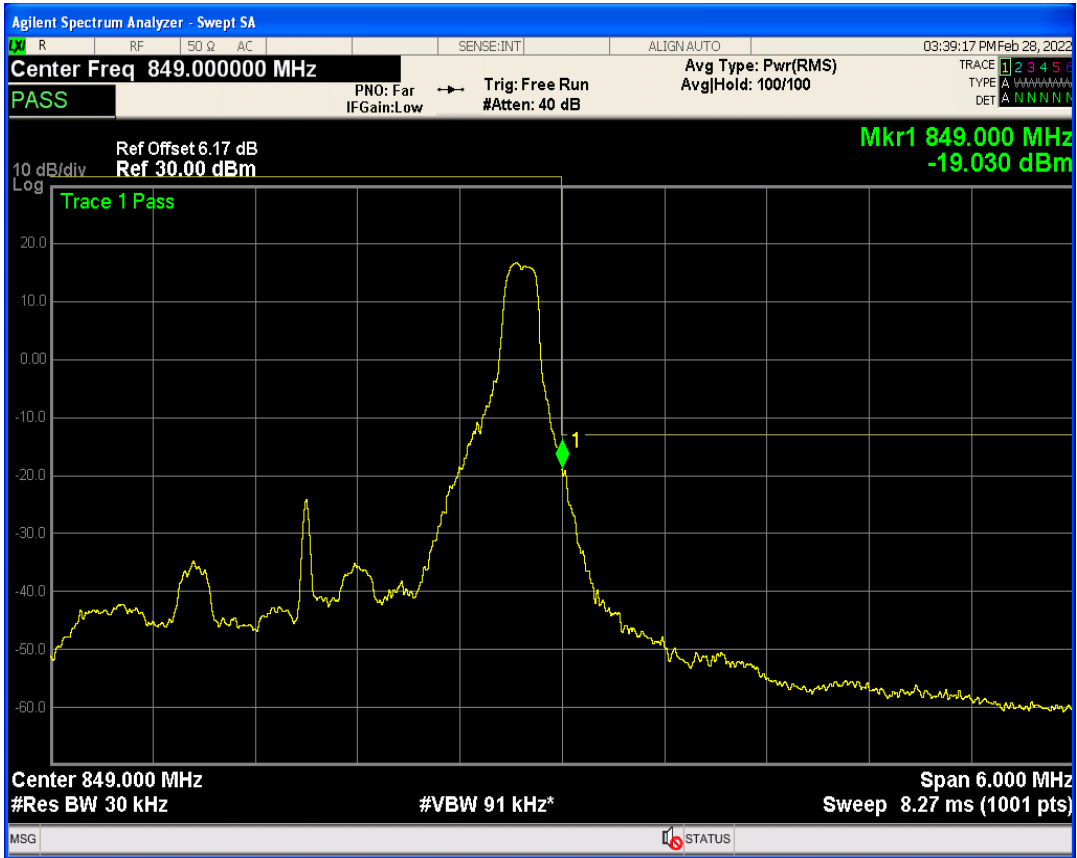

Band5 QPSK BW=3MHz Channel=20635 RB Size=1 Position=#Max

Band5 QPSK BW=3MHz Channel=20635 RB Size=15 Position=#0