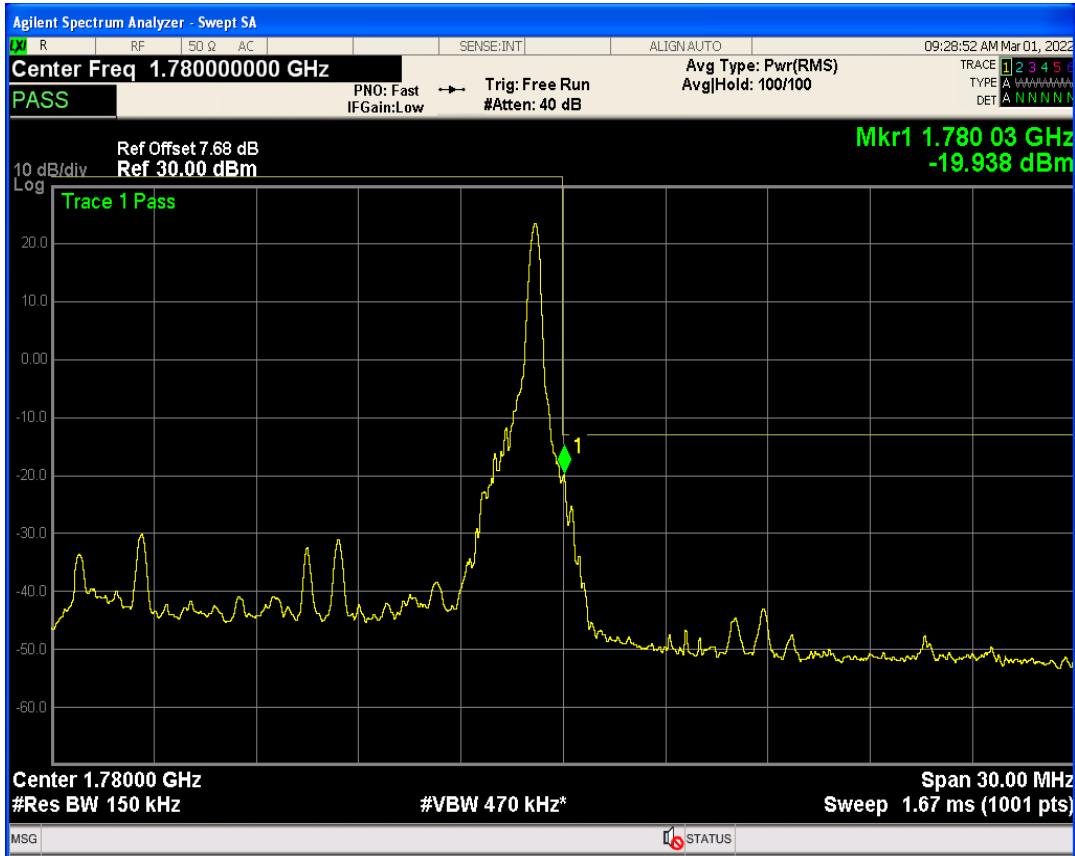

Band66 QPSK BW=15MHz Channel=132597 RB Size=1 Position=#Max

Band66 QAM16 BW=15MHz Channel=132597 RB Size=1 Position=#0