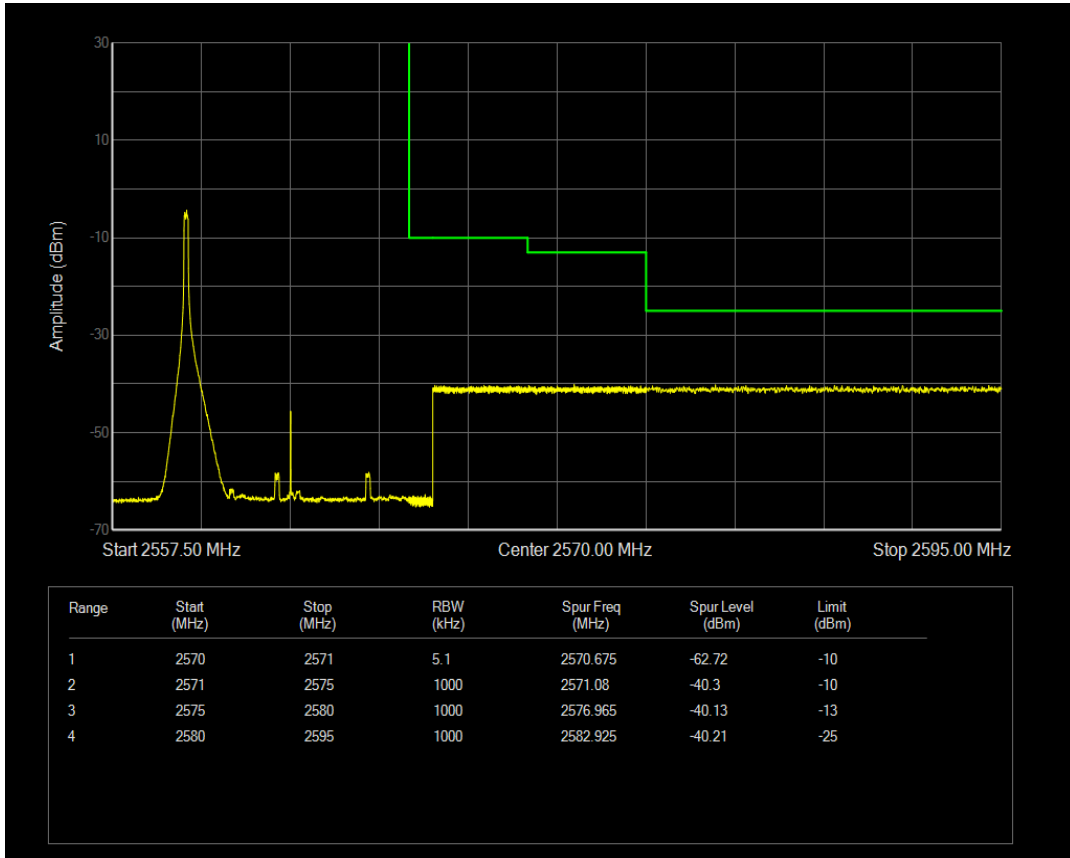

Band7 QPSK BW=10MHz Channel=20800 RB Size=50 Position=#0

Band7 QAM16 BW=10MHz Channel=20800 RB Size=1 Position=#0

Band7 QAM16 BW=10MHz Channel=20800 RB Size=1 Position=#Max

Band7 QAM16 BW=10MHz Channel=20800 RB Size=50 Position=#0

Band7 QPSK BW=10MHz Channel=21400 RB Size=1 Position=#0

Band7 QPSK BW=10MHz Channel=21400 RB Size=1 Position=#Max

Band7 QPSK BW=10MHz Channel=21400 RB Size=50 Position=#0

Band7 QAM16 BW=10MHz Channel=21400 RB Size=1 Position=#0

Band7 QAM16 BW=10MHz Channel=21400 RB Size=1 Position=#Max

Band7 QAM16 BW=10MHz Channel=21400 RB Size=50 Position=#0

Band7 QAM16 BW=15MHz Channel=20825 RB Size=1 Position=#Max

Band7 QAM16 BW=15MHz Channel=20825 RB Size=1 Position=#0