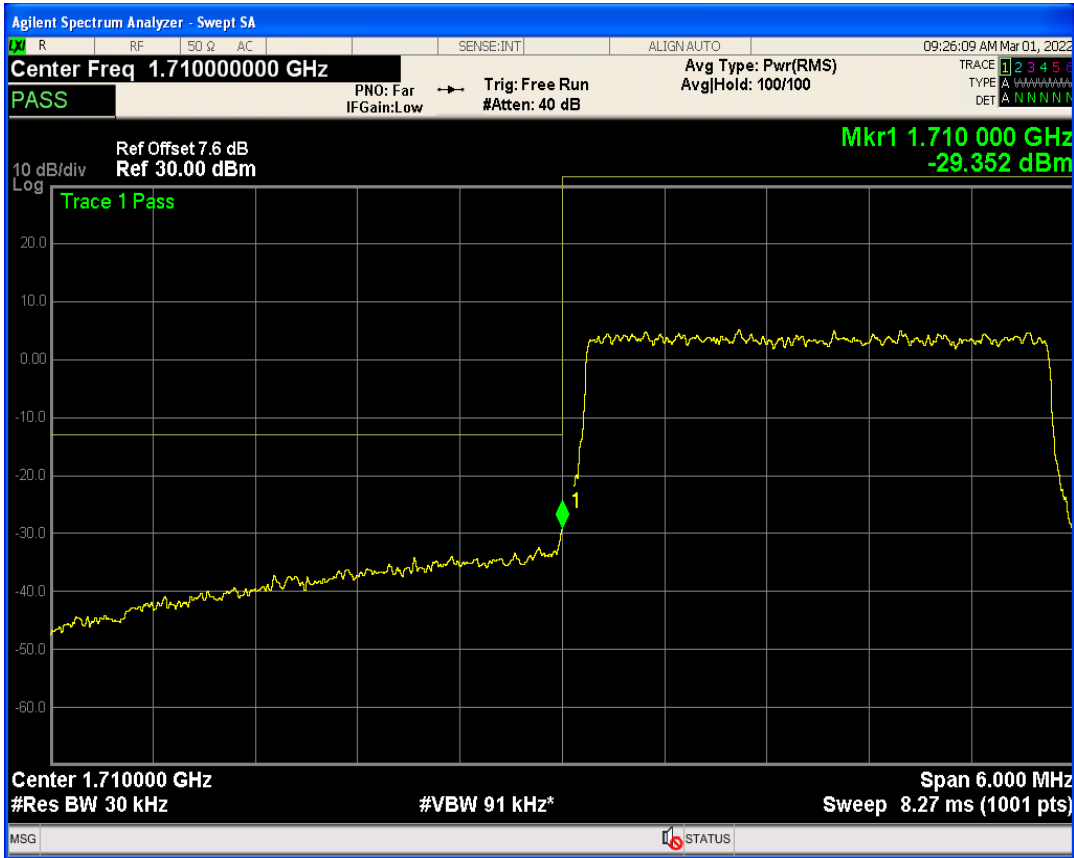

Band66 QPSK BW=3MHz Channel=131987 RB Size=15 Position=#0

Band66 QAM16 BW=3MHz Channel=131987 RB Size=1 Position=#0

Band66 QAM16 BW=3MHz Channel=131987 RB Size=1 Position=#Max

Band66 QAM16 BW=3MHz Channel=131987 RB Size=15 Position=#0