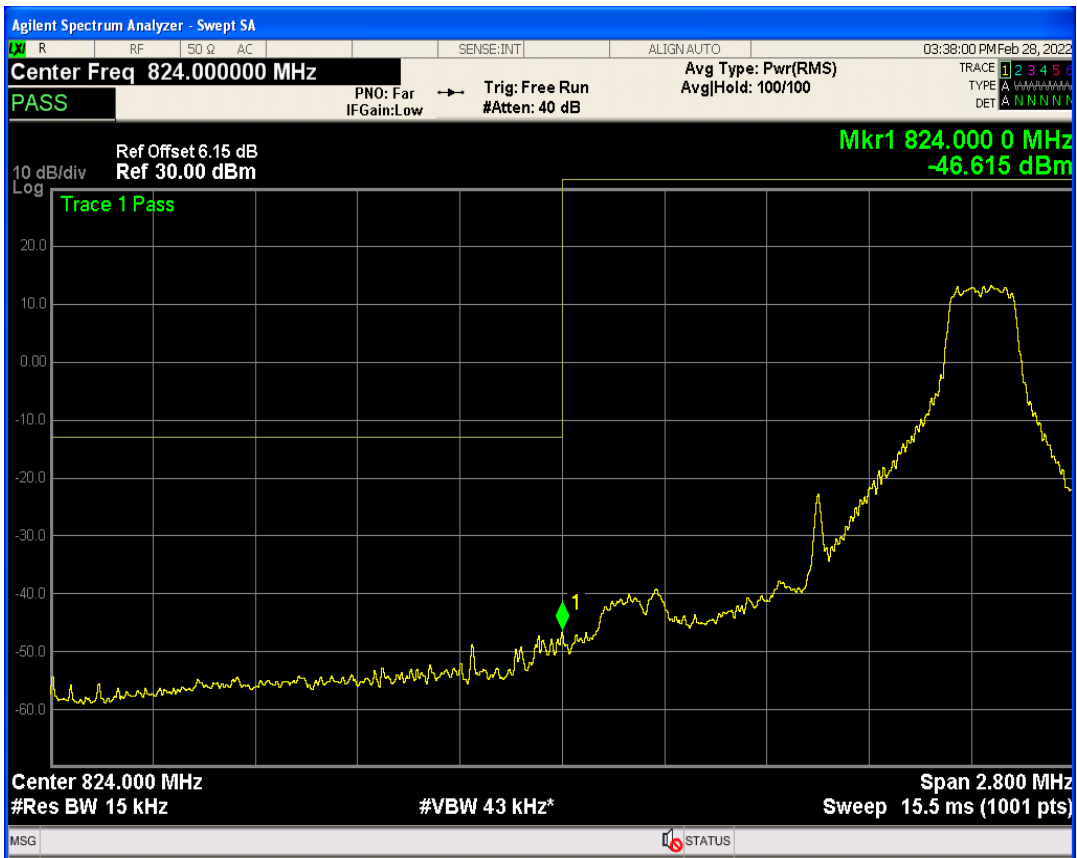

Band5 QPSK BW=1.4MHz Channel=20407 RB Size=6 Position=#0

Band5 QAM16 BW=1.4MHz Channel=20407 RB Size=1 Position=#0

Band5 QAM16 BW=1.4MHz Channel=20407 RB Size=1 Position=#Max

Band5 QAM16 BW=1.4MHz Channel=20407 RB Size=6 Position=#0

Band5 QPSK BW=1.4MHz Channel=20643 RB Size=1 Position=#0

Band5 QPSK BW=1.4MHz Channel=20643 RB Size=1 Position=#Max

Band5 QPSK BW=1.4MHz Channel=20643 RB Size=6 Position=#0

Band5 QAM16 BW=1.4MHz Channel=20643 RB Size=1 Position=#0