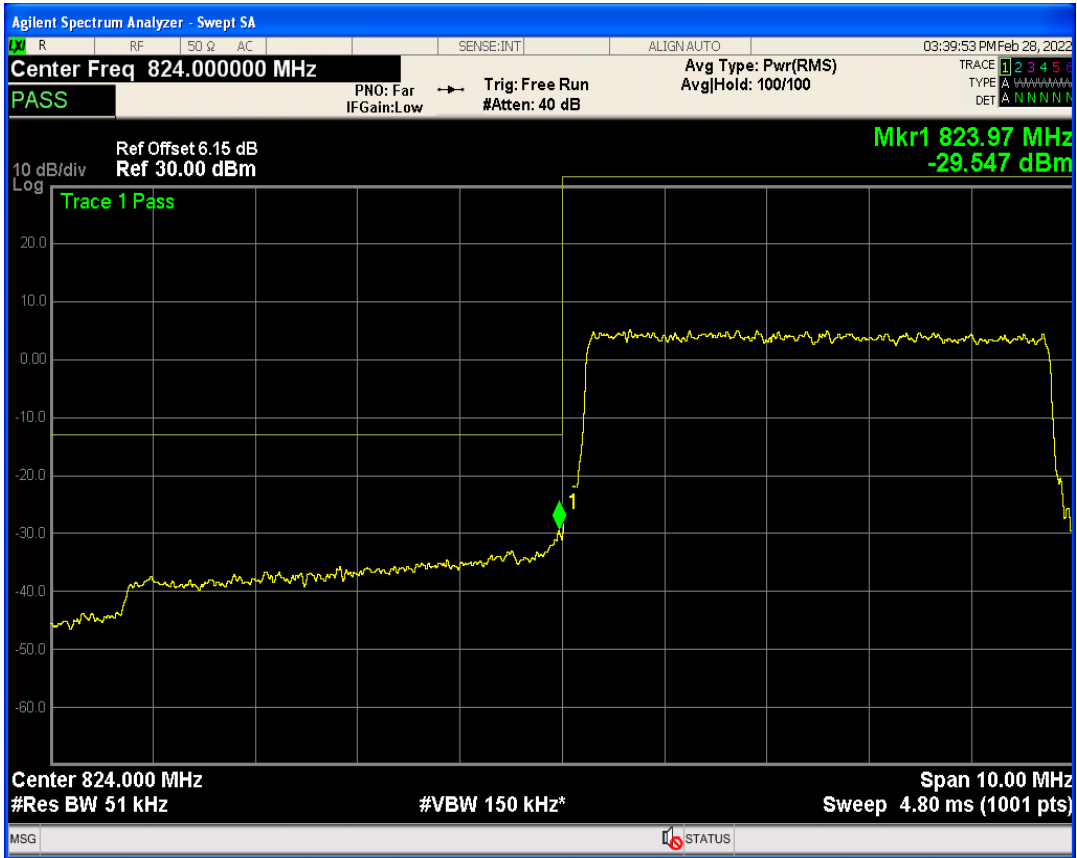

Band5 QAM16 BW=3MHz Channel=20635 RB Size=15 Position=#0

Band5 QAM16 BW=3MHz Channel=20635 RB Size=1 Position=#Max

Band5 QPSK BW=5MHz Channel=20425 RB Size=1 Position=#0

Band5 QPSK BW=5MHz Channel=20425 RB Size=25 Position=#0

Band5 QPSK BW=5MHz Channel=20425 RB Size=1 Position=#Max

Band5 QAM16 BW=5MHz Channel=20425 RB Size=1 Position=#0

Band5 QAM16 BW=5MHz Channel=20425 RB Size=1 Position=#Max

Band5 QAM16 BW=5MHz Channel=20425 RB Size=25 Position=#0