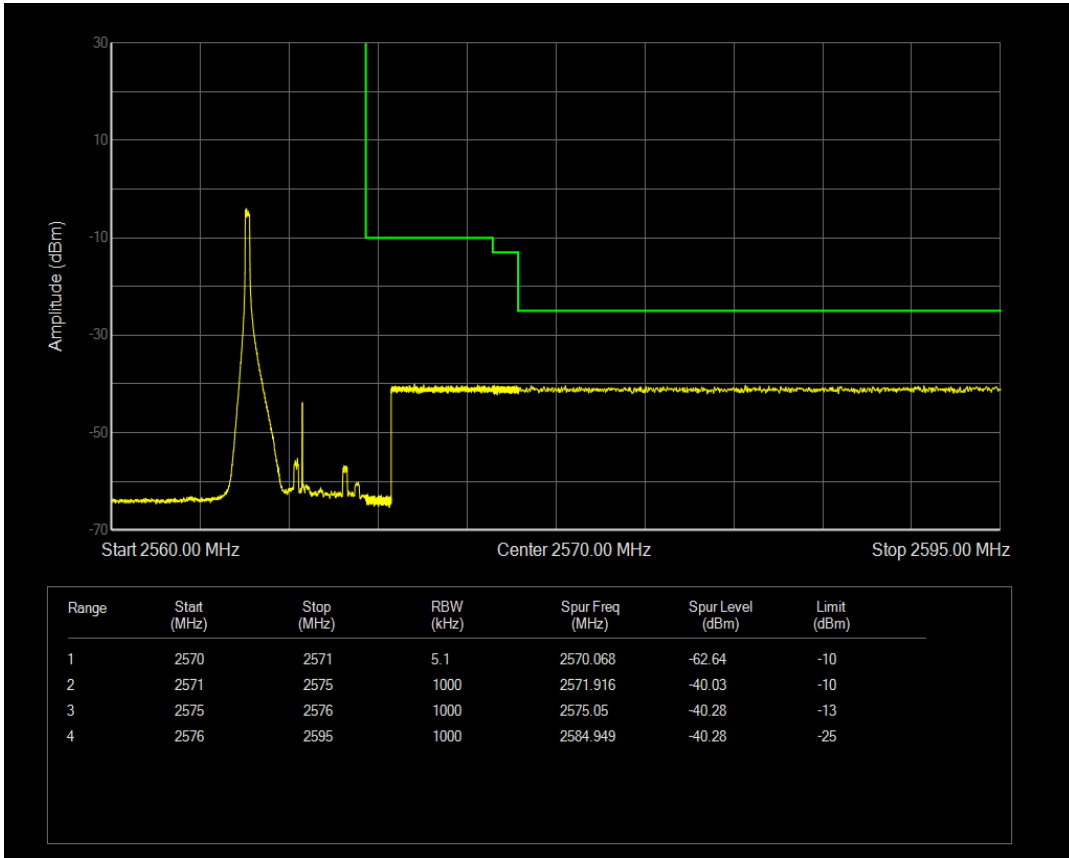

Band7 QPSK BW=5MHz Channel=21425 RB Size=1 Position=#0

Band7 QPSK BW=5MHz Channel=21425 RB Size=25 Position=#0

Band7 QPSK BW=5MHz Channel=21425 RB Size=1 Position=#Max

Band7 QAM16 BW=5MHz Channel=21425 RB Size=1 Position=#0