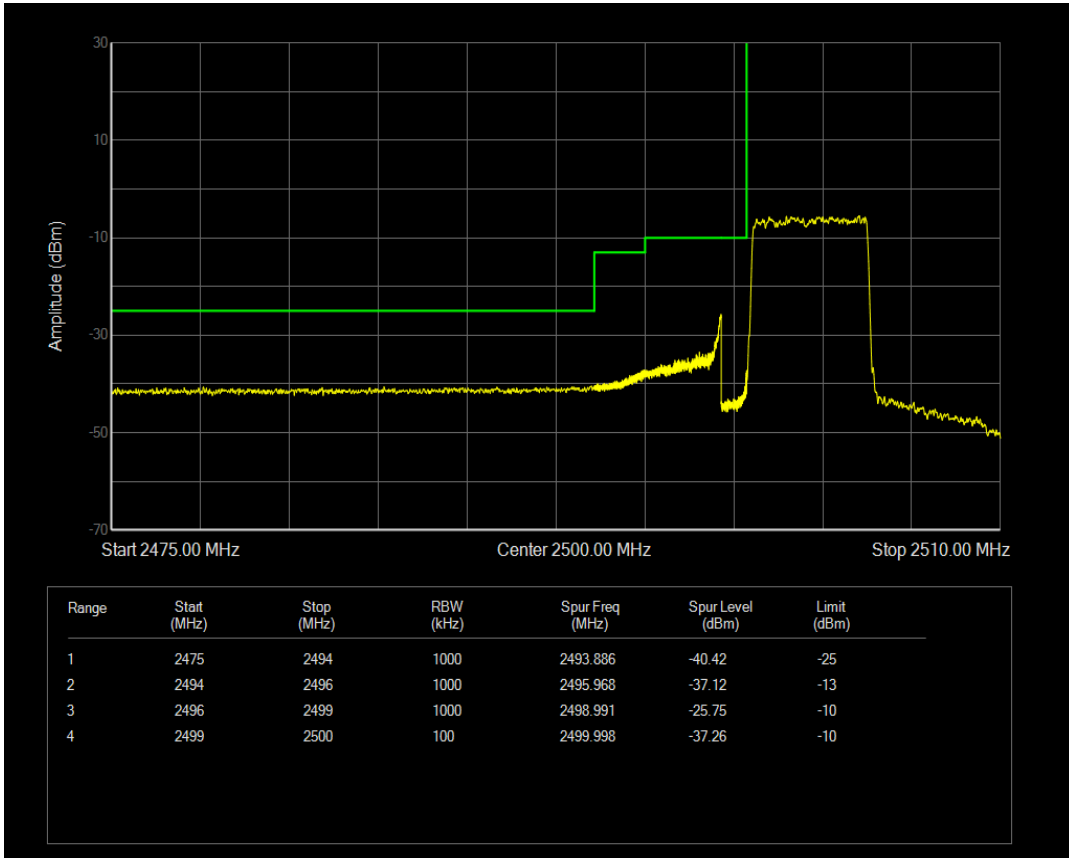

Band7 QPSK BW=5MHz Channel=20775 RB Size=25 Position=#0

Band7 QAM16 BW=5MHz Channel=20775 RB Size=1 Position=#Max