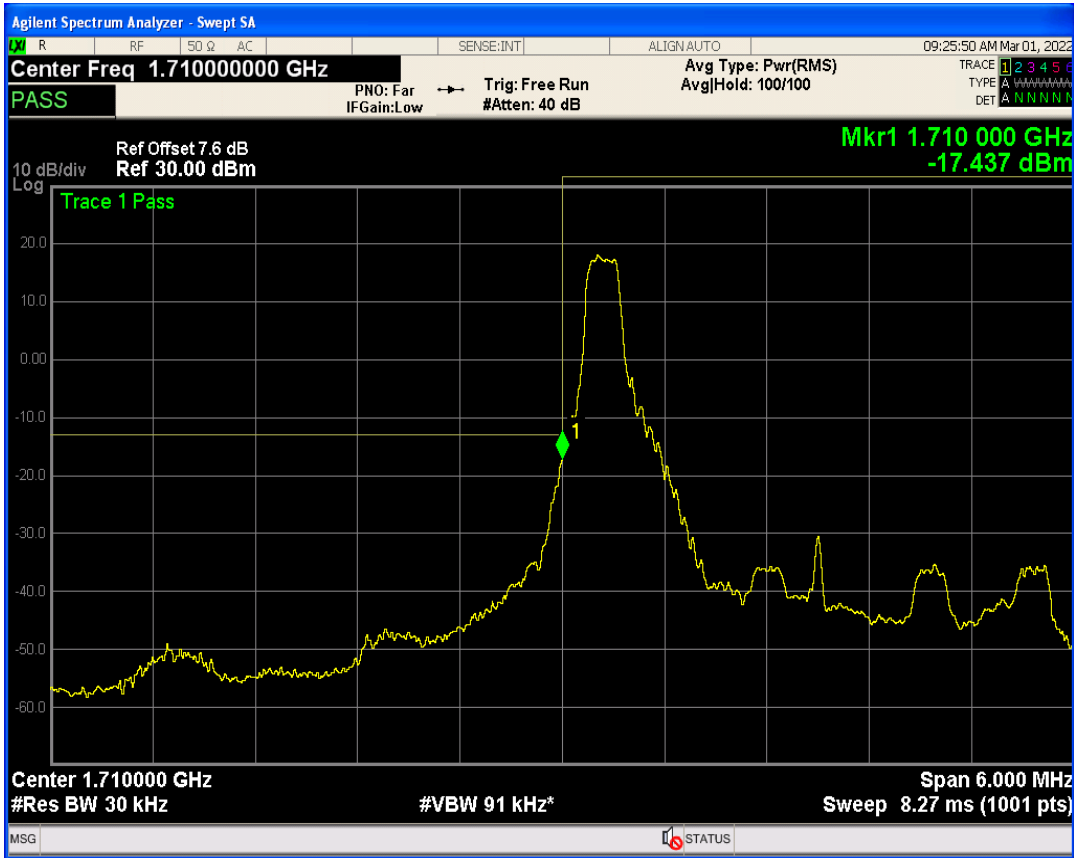

Band66 QPSK BW=3MHz Channel=131987 RB Size=1 Position=#0

Band66 QAM16 BW=1.4MHz Channel=132665 RB Size=6 Position=#0