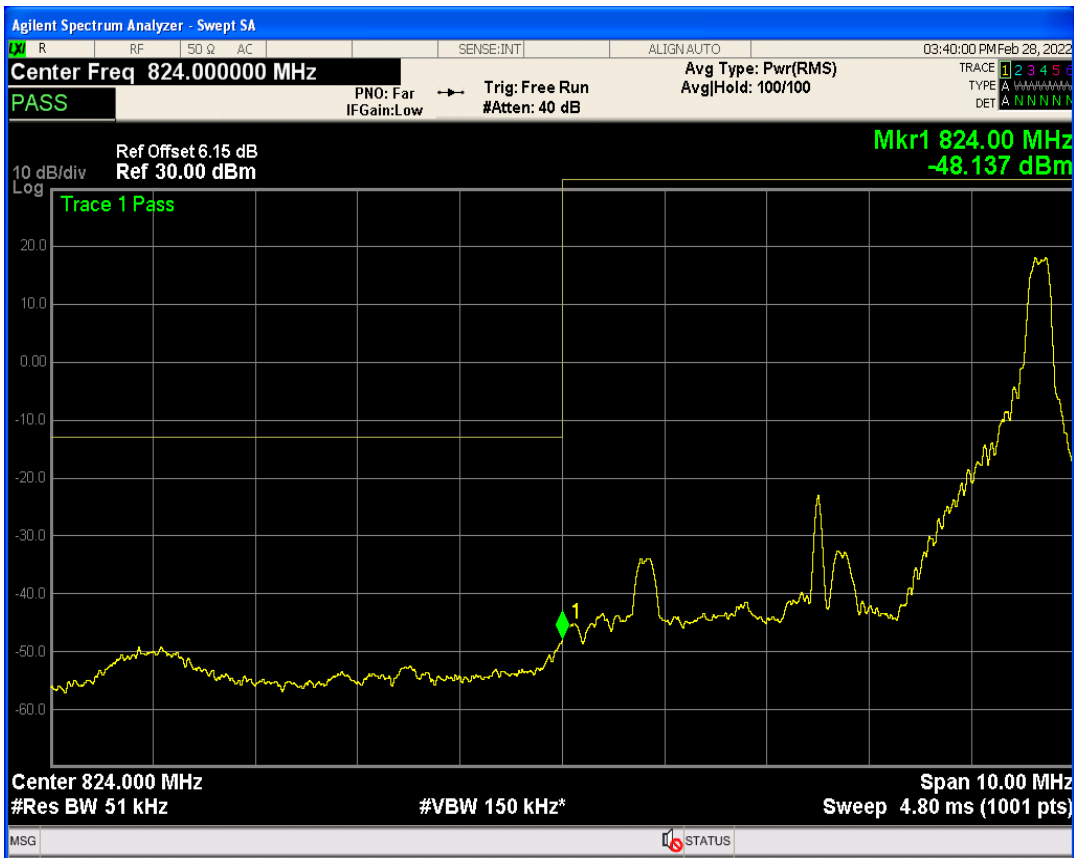

Band5 QAM16 BW=3MHz Channel=20635 RB Size=15 Position=#0

Band5 QAM16 BW=3MHz Channel=20635 RB Size=1 Position=#Max

Band5 QPSK BW=5MHz Channel=20425 RB Size=1 Position=#0

Band5 QPSK BW=5MHz Channel=20425 RB Size=25 Position=#0

Band5 QPSK BW=5MHz Channel=20425 RB Size=1 Position=#Max

Band5 QAM16 BW=5MHz Channel=20425 RB Size=1 Position=#0

Band5 QAM16 BW=5MHz Channel=20425 RB Size=1 Position=#Max

Band5 QAM16 BW=5MHz Channel=20425 RB Size=25 Position=#0