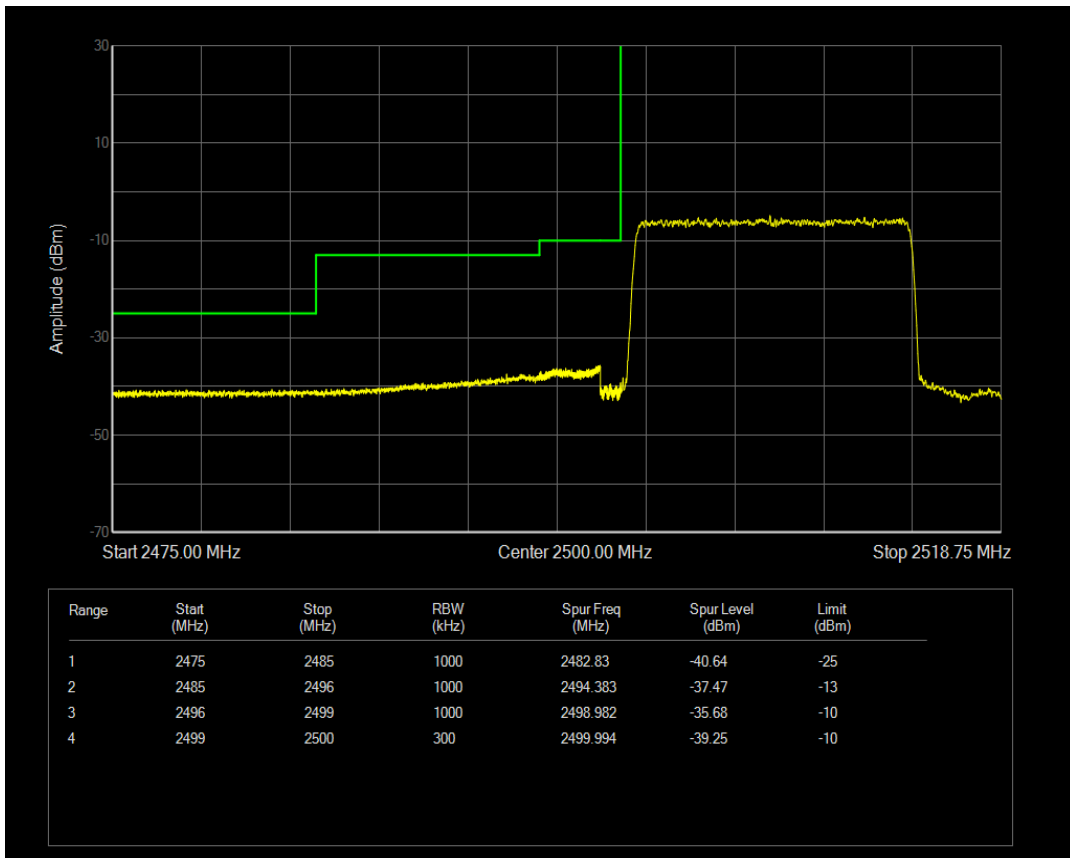

Band7 QPSK BW=10MHz Channel=21400 RB Size=1 Position=#0

Band7 QPSK BW=10MHz Channel=21400 RB Size=1 Position=#Max

Band7 QPSK BW=10MHz Channel=21400 RB Size=50 Position=#0

Band7 QAM16 BW=10MHz Channel=21400 RB Size=1 Position=#0

Band7 QAM16 BW=10MHz Channel=21400 RB Size=1 Position=#Max

Band7 QAM16 BW=10MHz Channel=21400 RB Size=50 Position=#0

Band7 QAM16 BW=15MHz Channel=20825 RB Size=1 Position=#Max

Band7 QAM16 BW=15MHz Channel=20825 RB Size=1 Position=#0

Band7 QPSK BW=15MHz Channel=20825 RB Size=75 Position=#0

Band7 QPSK BW=15MHz Channel=20825 RB Size=1 Position=#Max

Band7 QPSK BW=15MHz Channel=21375 RB Size=1 Position=#0

Band7 QPSK BW=15MHz Channel=21375 RB Size=75 Position=#0