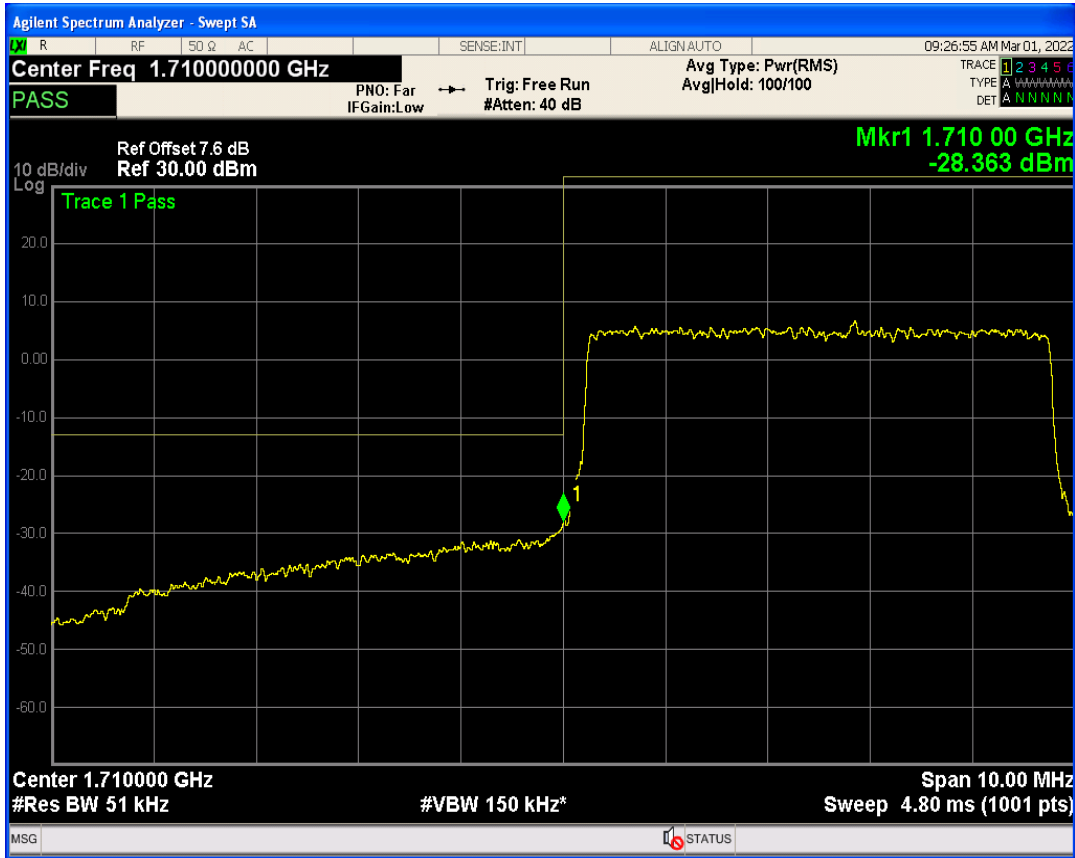

Band66 QPSK BW=5MHz Channel=131997 RB Size=25 Position=#0

Band66 QAM16 BW=5MHz Channel=131997 RB Size=1 Position=#Max