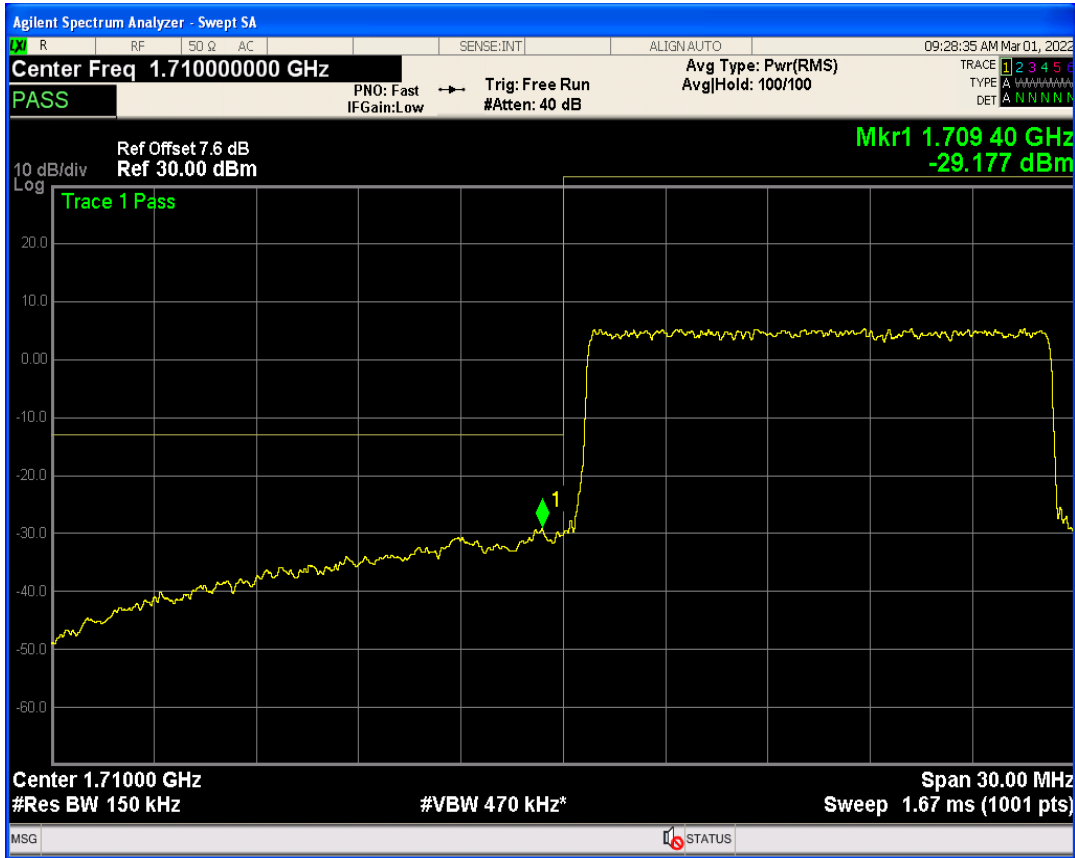

Band66 QPSK BW=15MHz Channel=132047 RB Size=75 Position=#0

Band66 QAM16 BW=15MHz Channel=132047 RB Size=1 Position=#Max