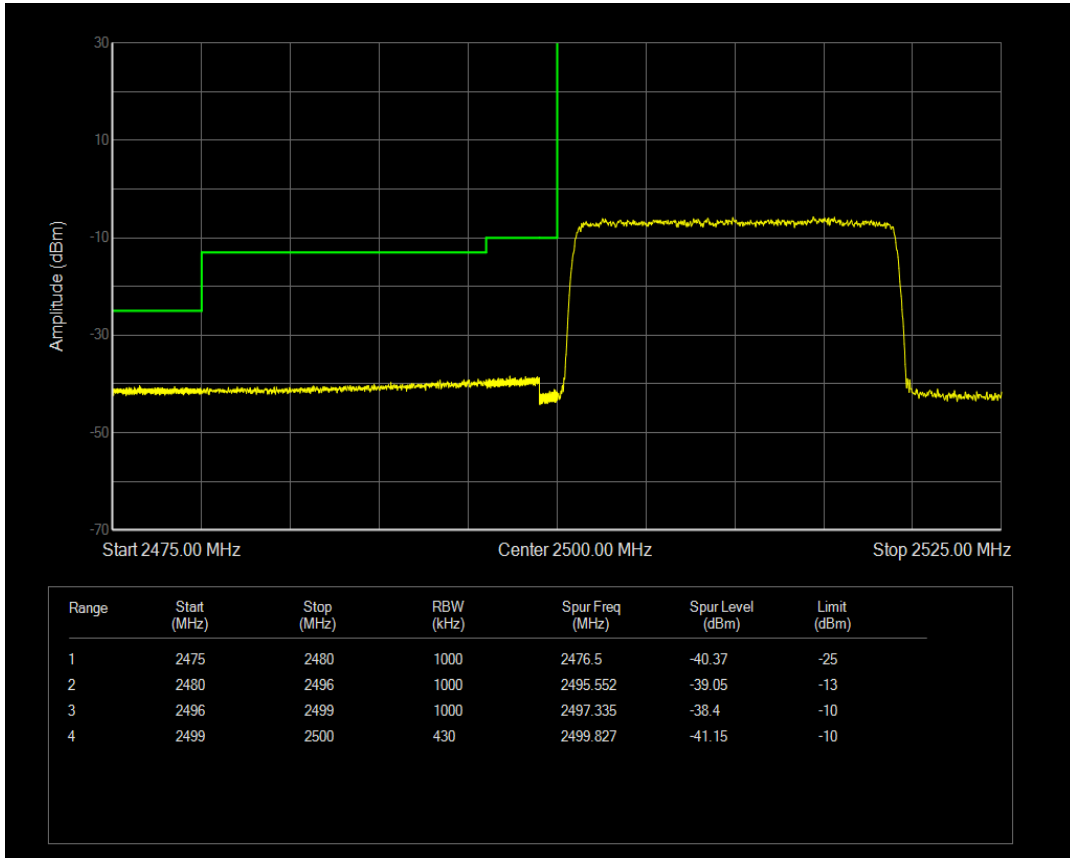

Band7 QAM16 BW=15MHz Channel=21375 RB Size=75 Position=#0

Band7 QPSK BW=15MHz Channel=20825 RB Size=1 Position=#0

Band7 QAM16 BW=20MHz Channel=20850 RB Size=1 Position=#0

Band7 QPSK BW=20MHz Channel=21350 RB Size=100 Position=#0

Band7 QAM16 BW=20MHz Channel=20850 RB Size=1 Position=#Max

Band7 QAM16 BW=20MHz Channel=20850 RB Size=100 Position=#0

Band7 QAM16 BW=20MHz Channel=21350 RB Size=1 Position=#0

Band7 QPSK BW=20MHz Channel=20850 RB Size=1 Position=#0