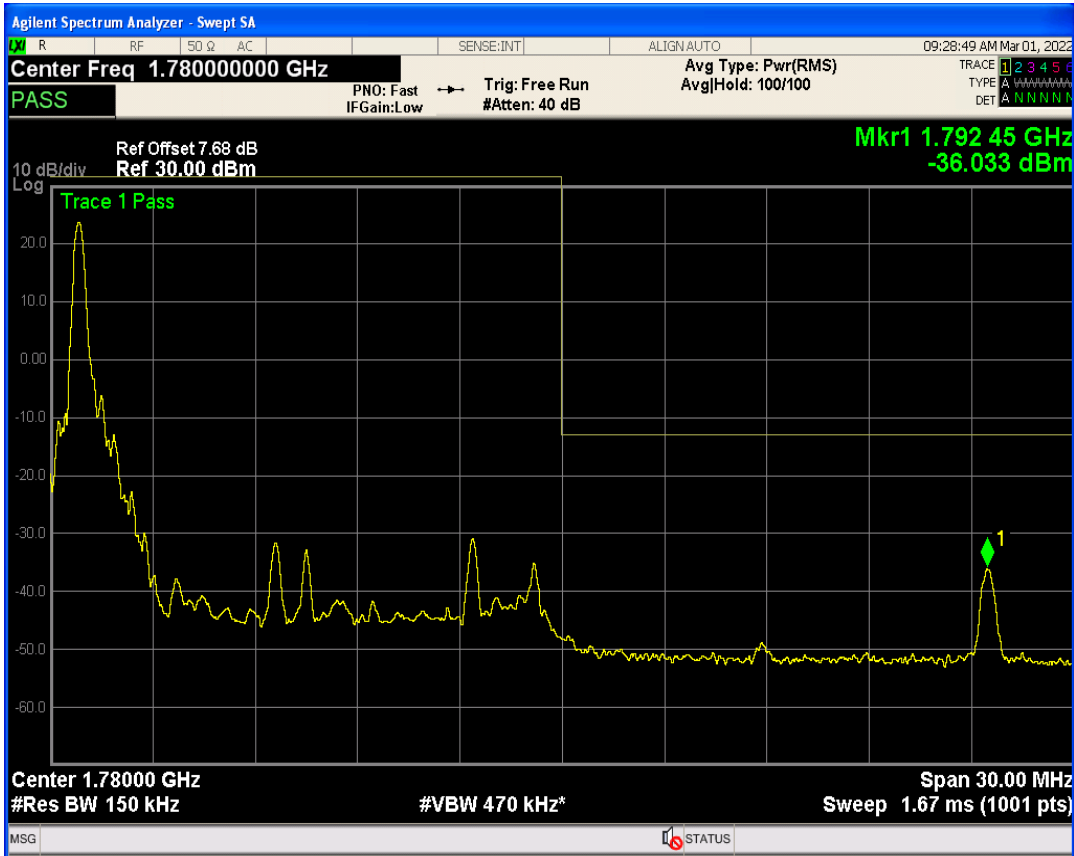

Band66 QAM16 BW=15MHz Channel=132047 RB Size=1 Position=#0

Band66 QPSK BW=15MHz Channel=132047 RB Size=75 Position=#0

Band66 QAM16 BW=15MHz Channel=132047 RB Size=1 Position=#Max

Band66 QPSK BW=15MHz Channel=132597 RB Size=1 Position=#0