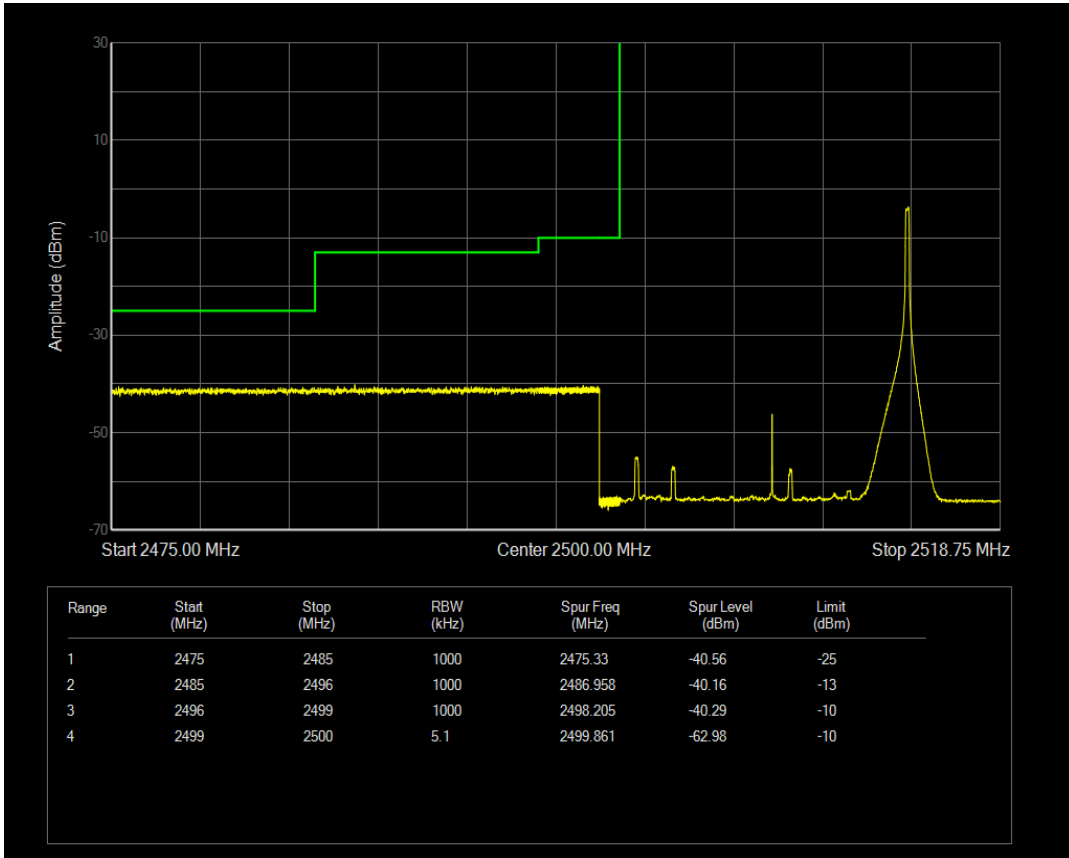

Band7 QPSK BW=10MHz Channel=21400 RB Size=1 Position=#0

Band7 QPSK BW=10MHz Channel=21400 RB Size=1 Position=#Max

Band7 QPSK BW=10MHz Channel=21400 RB Size=50 Position=#0

Band7 QAM16 BW=10MHz Channel=21400 RB Size=1 Position=#0

Band7 QAM16 BW=10MHz Channel=21400 RB Size=1 Position=#Max

Band7 QAM16 BW=10MHz Channel=21400 RB Size=50 Position=#0

Band7 QAM16 BW=15MHz Channel=20825 RB Size=1 Position=#Max

Band7 QAM16 BW=15MHz Channel=20825 RB Size=1 Position=#0

Band7 QPSK BW=15MHz Channel=20825 RB Size=75 Position=#0

Band7 QPSK BW=15MHz Channel=20825 RB Size=1 Position=#Max

Band7 QPSK BW=15MHz Channel=21375 RB Size=1 Position=#0

Band7 QPSK BW=15MHz Channel=21375 RB Size=75 Position=#0