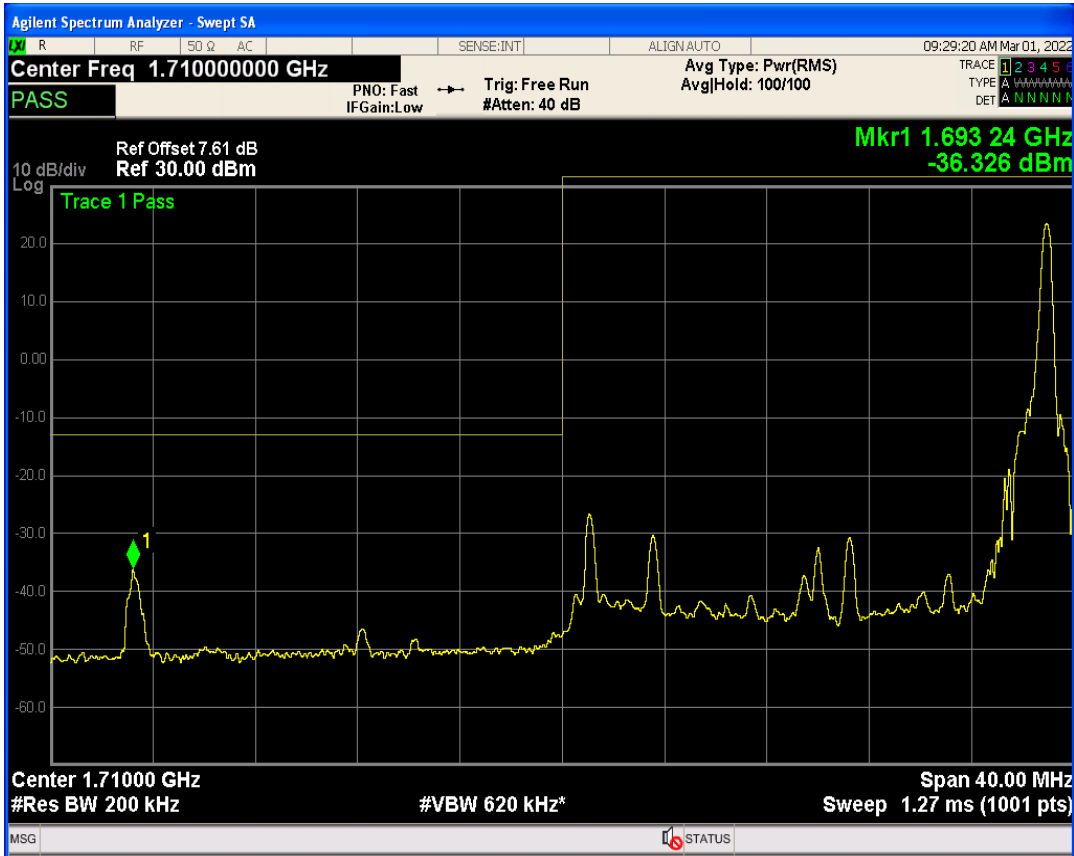

Band66 QAM16 BW=15MHz Channel=132597 RB Size=1 Position=#Max

Band66 QPSK BW=20MHz Channel=132072 RB Size=1 Position=#0

Band66 QAM16 BW=15MHz Channel=132597 RB Size=75 Position=#0

Band66 QPSK BW=20MHz Channel=132072 RB Size=1 Position=#Max