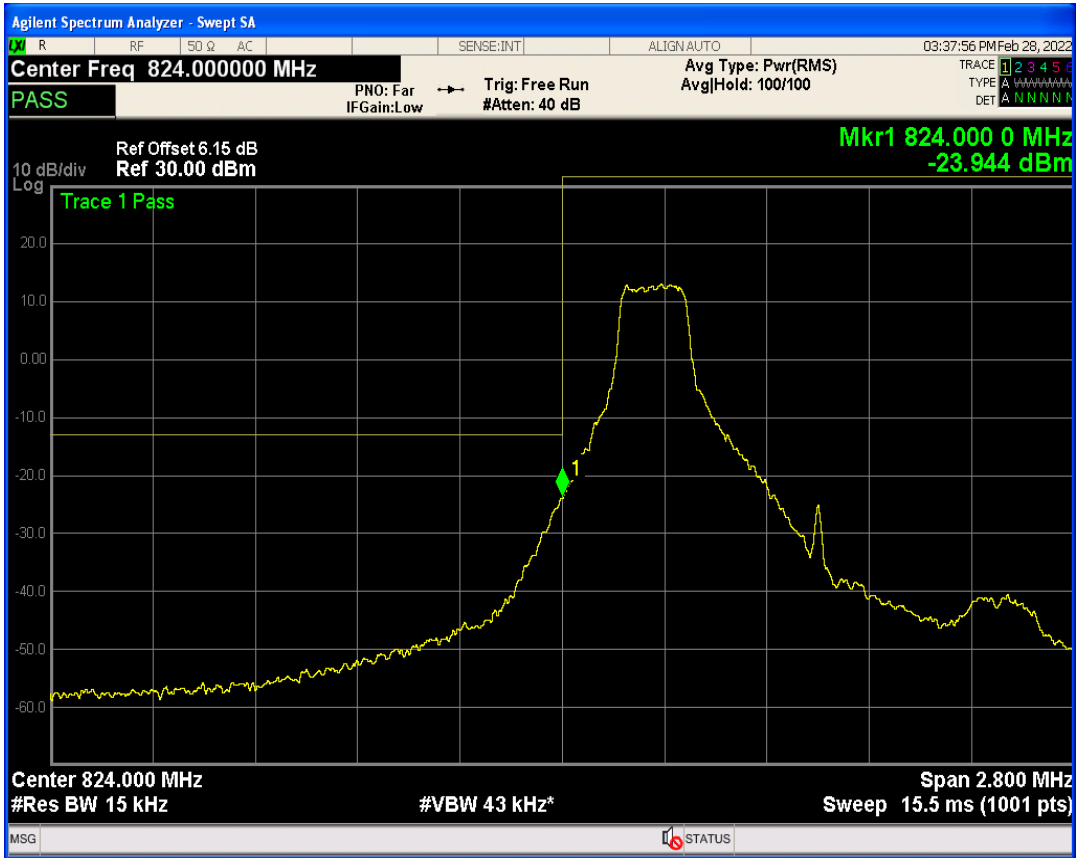

Band5 QPSK BW=1.4MHz Channel=20407 RB Size=6 Position=#0

Band5 QAM16 BW=1.4MHz Channel=20407 RB Size=1 Position=#0

Band5 QAM16 BW=1.4MHz Channel=20407 RB Size=1 Position=#Max

Band5 QAM16 BW=1.4MHz Channel=20407 RB Size=6 Position=#0