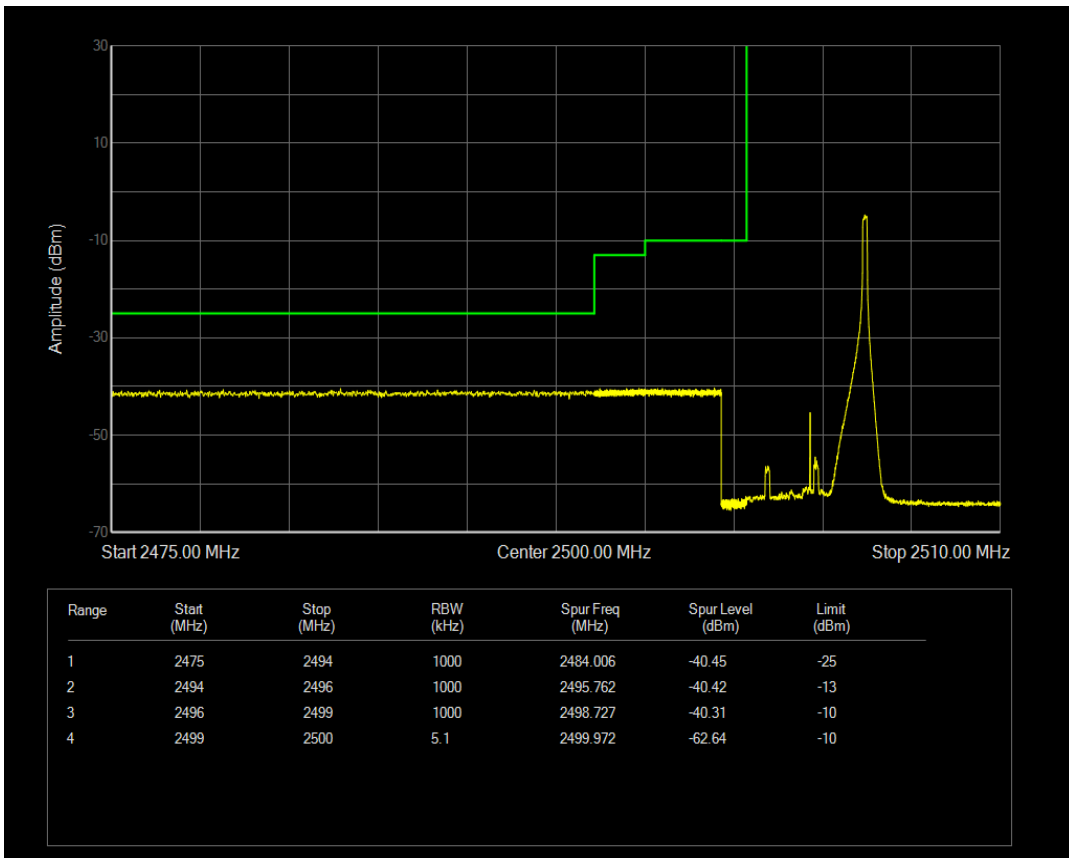

Band66 QAM16 BW=20MHz Channel=132572 RB Size=1 Position=#Max

Band66 QAM16 BW=20MHz Channel=132572 RB Size=100 Position=#0

Band7 QPSK BW=5MHz Channel=20775 RB Size=1 Position=#0

Band7 QPSK BW=5MHz Channel=20775 RB Size=1 Position=#Max

Band7 QAM16 BW=5MHz Channel=20775 RB Size=1 Position=#0

Band7 QPSK BW=5MHz Channel=20775 RB Size=25 Position=#0

Band7 QAM16 BW=5MHz Channel=20775 RB Size=1 Position=#Max

Band7 QAM16 BW=5MHz Channel=20775 RB Size=25 Position=#0