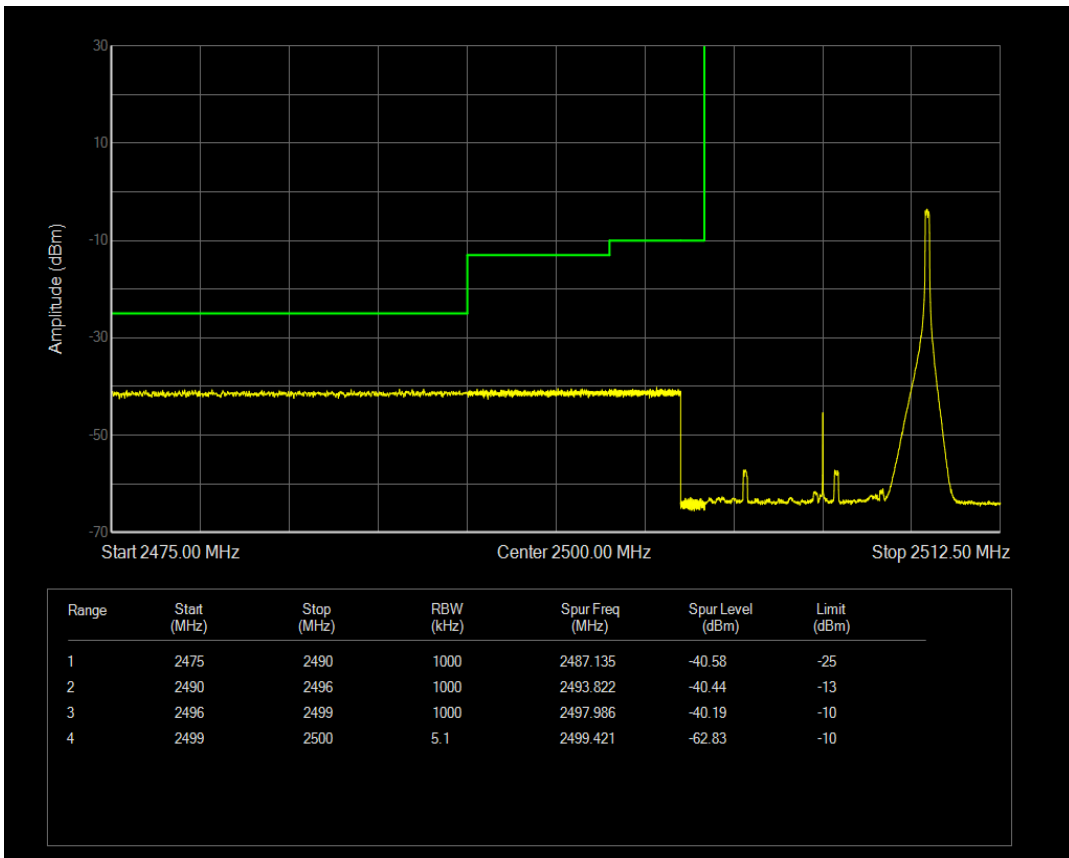

Band7 QPSK BW=5MHz Channel=21425 RB Size=1 Position=#0

Band7 QPSK BW=5MHz Channel=21425 RB Size=25 Position=#0

Band7 QPSK BW=5MHz Channel=21425 RB Size=1 Position=#Max

Band7 QAM16 BW=5MHz Channel=21425 RB Size=1 Position=#0

Band7 QAM16 BW=5MHz Channel=21425 RB Size=1 Position=#Max

Band7 QAM16 BW=5MHz Channel=21425 RB Size=25 Position=#0

Band7 QPSK BW=10MHz Channel=20800 RB Size=1 Position=#Max

Band7 QPSK BW=10MHz Channel=20800 RB Size=1 Position=#0