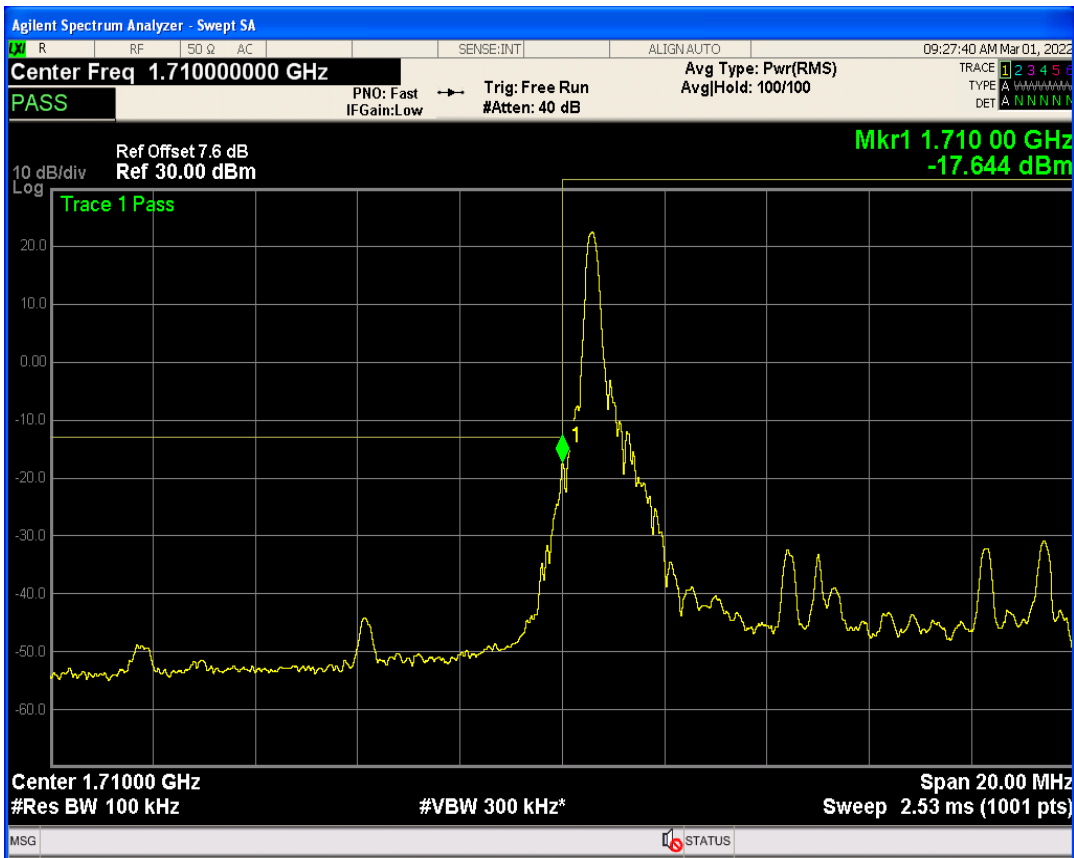

Band66 QPSK BW=10MHz Channel=132022 RB Size=1 Position=#0

Band66 QPSK BW=10MHz Channel=132022 RB Size=50 Position=#0