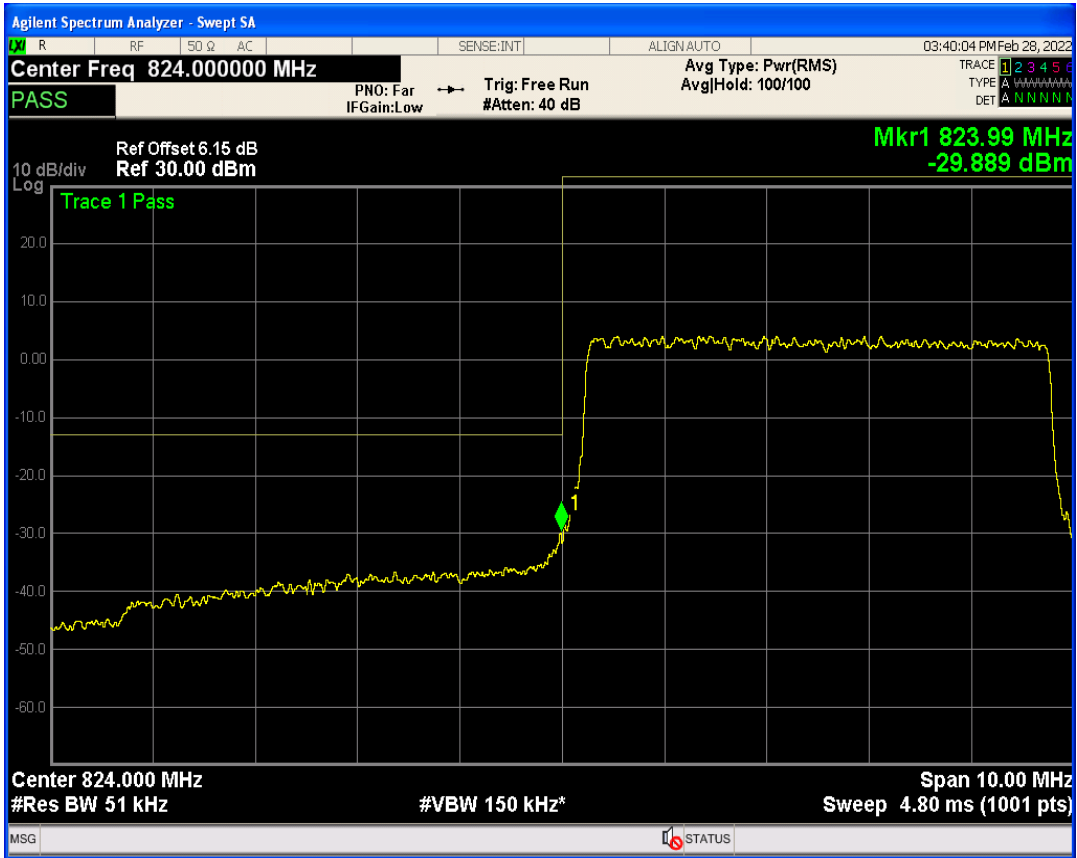

Band5 QPSK BW=5MHz Channel=20425 RB Size=1 Position=#Max

Band5 QAM16 BW=5MHz Channel=20425 RB Size=1 Position=#0

Band5 QAM16 BW=5MHz Channel=20425 RB Size=1 Position=#Max

Band5 QAM16 BW=5MHz Channel=20425 RB Size=25 Position=#0