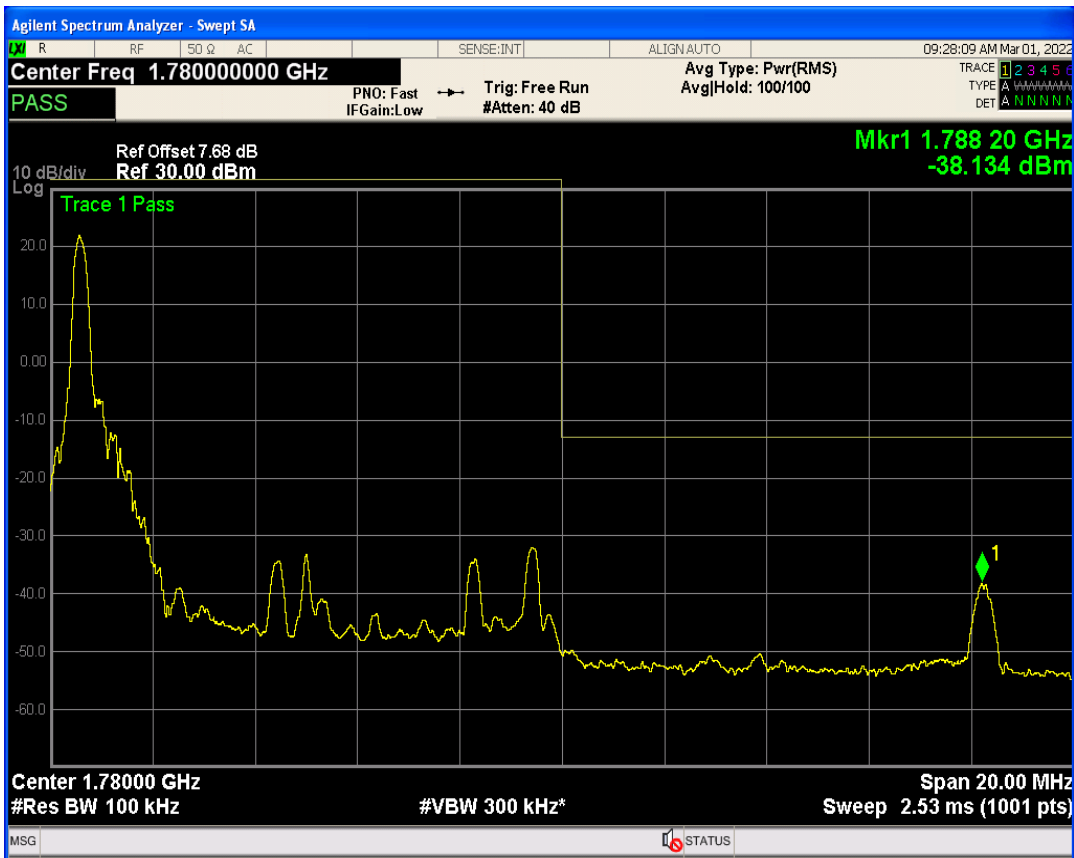

Band66 QAM16 BW=10MHz Channel=132622 RB Size=1 Position=#0

Band66 QAM16 BW=10MHz Channel=132622 RB Size=50 Position=#0