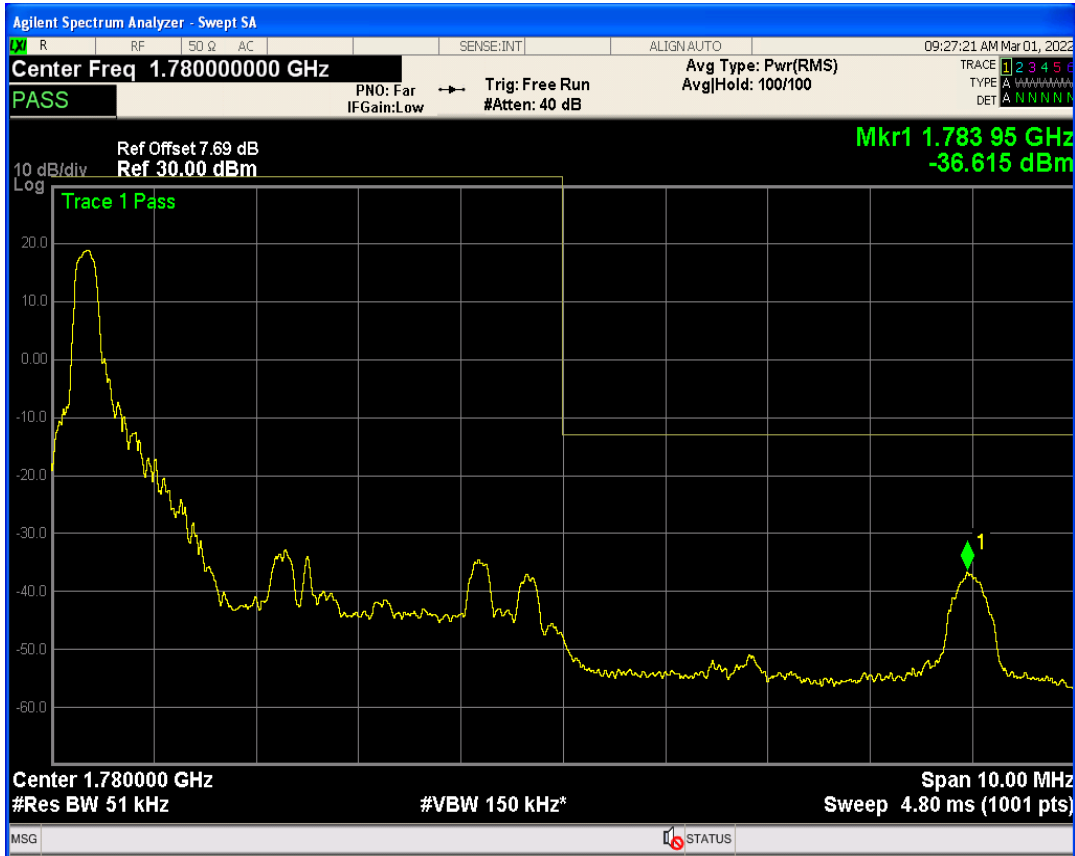

Band66 QPSK BW=5MHz Channel=132647 RB Size=1 Position=#0

Band66 QPSK BW=5MHz Channel=132647 RB Size=25 Position=#0

Band66 QPSK BW=5MHz Channel=132647 RB Size=1 Position=#Max

Band66 QAM16 BW=5MHz Channel=132647 RB Size=1 Position=#0