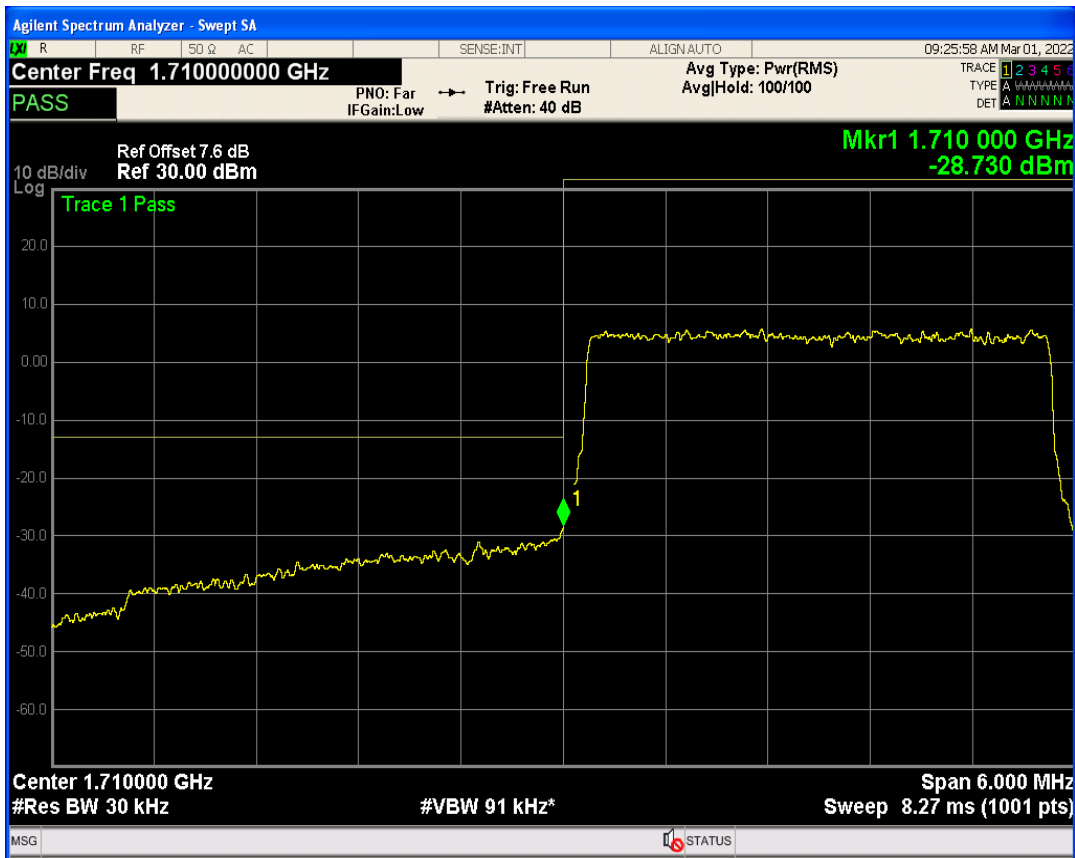

Band66 QPSK BW=3MHz Channel=131987 RB Size=15 Position=#0

Band66 QAM16 BW=3MHz Channel=131987 RB Size=1 Position=#0