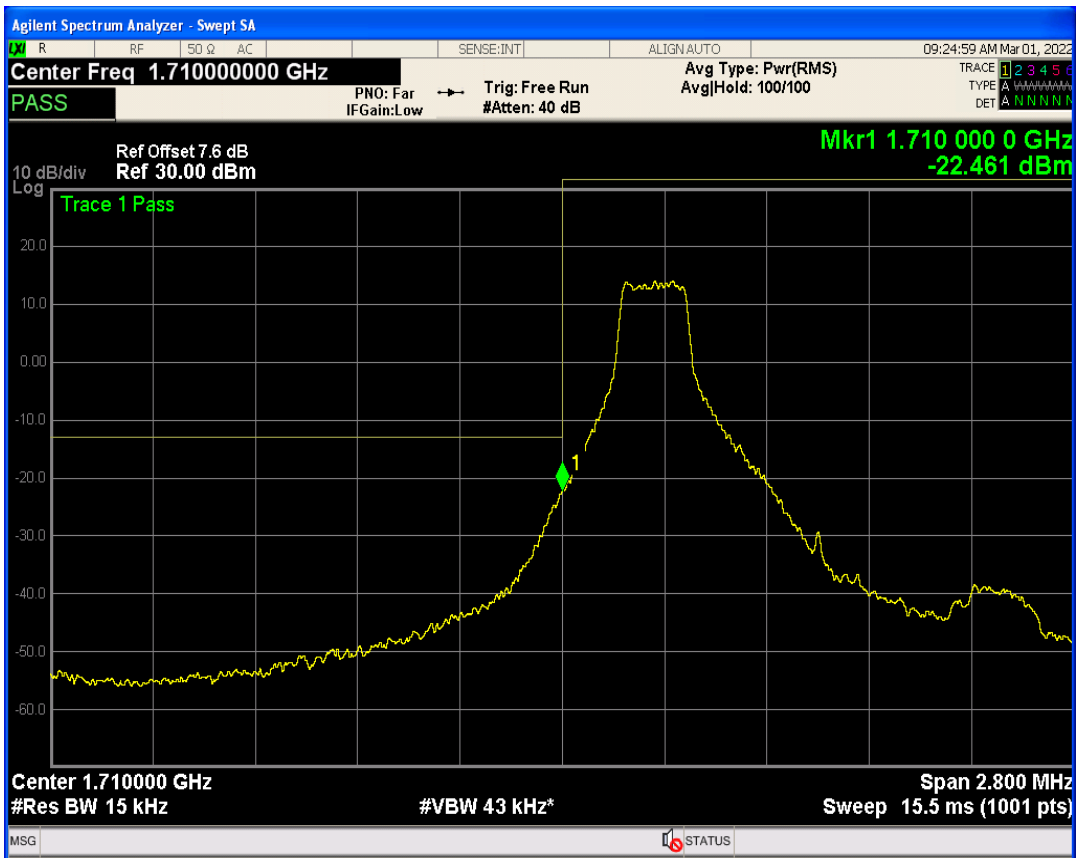

Band66 QAM16 BW=1.4MHz Channel=131979 RB Size=1 Position=#0

Band66 QPSK BW=1.4MHz Channel=131979 RB Size=6 Position=#0