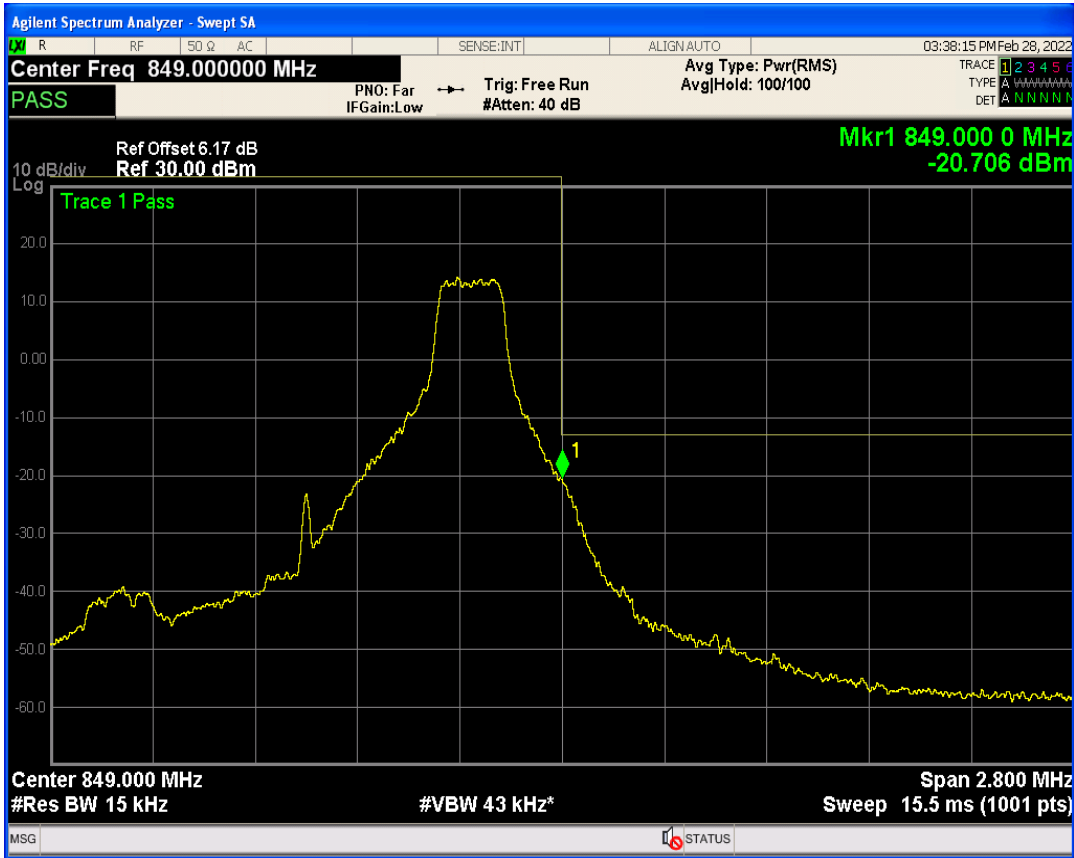

Band5 QPSK BW=1.4MHz Channel=20643 RB Size=1 Position=#Max

Band5 QPSK BW=1.4MHz Channel=20643 RB Size=6 Position=#0