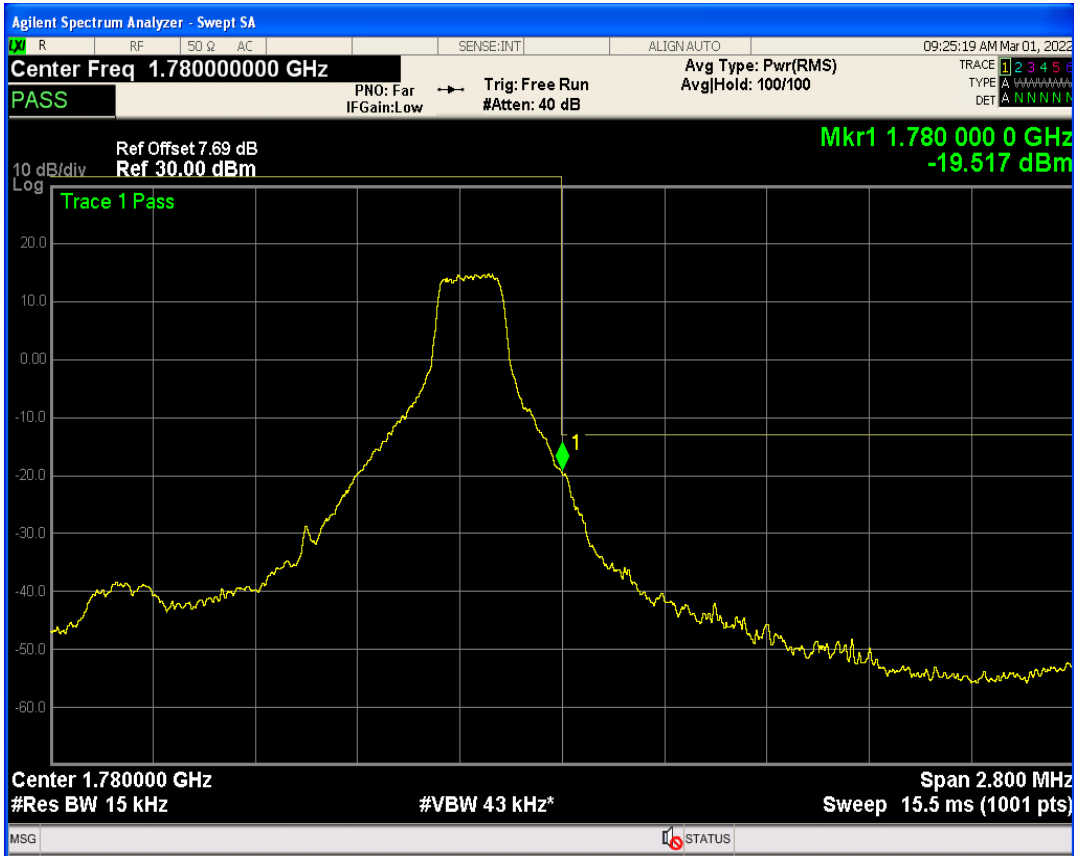

Band66 QPSK BW=1.4MHz Channel=132665 RB Size=1 Position=#Max

Band66 QPSK BW=1.4MHz Channel=132665 RB Size=6 Position=#0