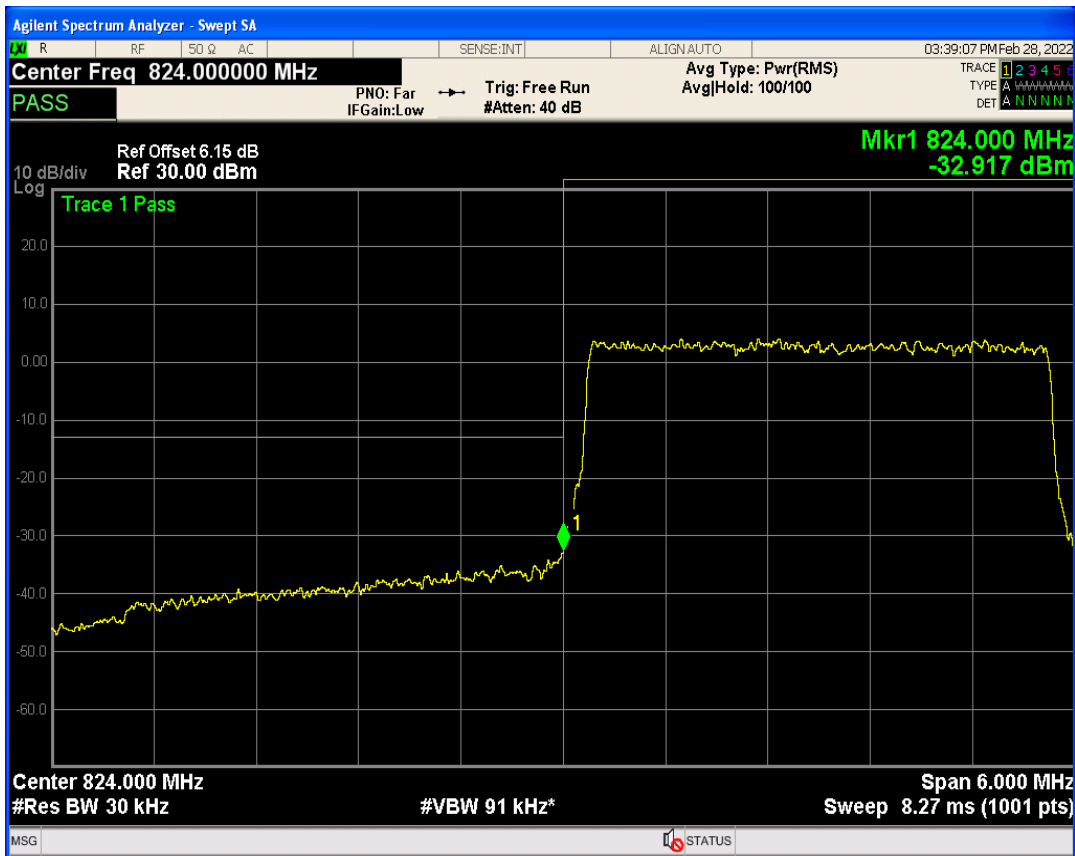

Band5 QAM16 BW=3MHz Channel=20415 RB Size=15 Position=#0

Band5 QPSK BW=3MHz Channel=20635 RB Size=1 Position=#Max