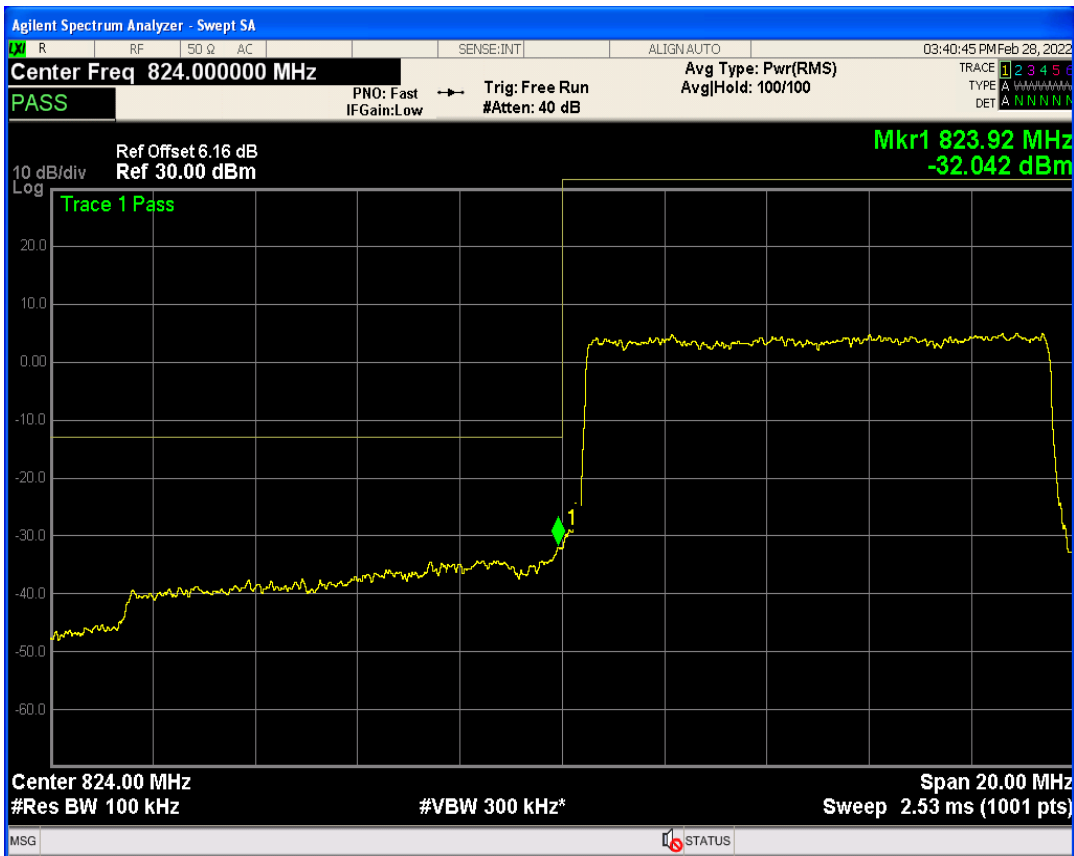

Band5 QPSK BW=10MHz Channel=20450 RB Size=50 Position=#0

Band5 QAM16 BW=10MHz Channel=20450 RB Size=1 Position=#0