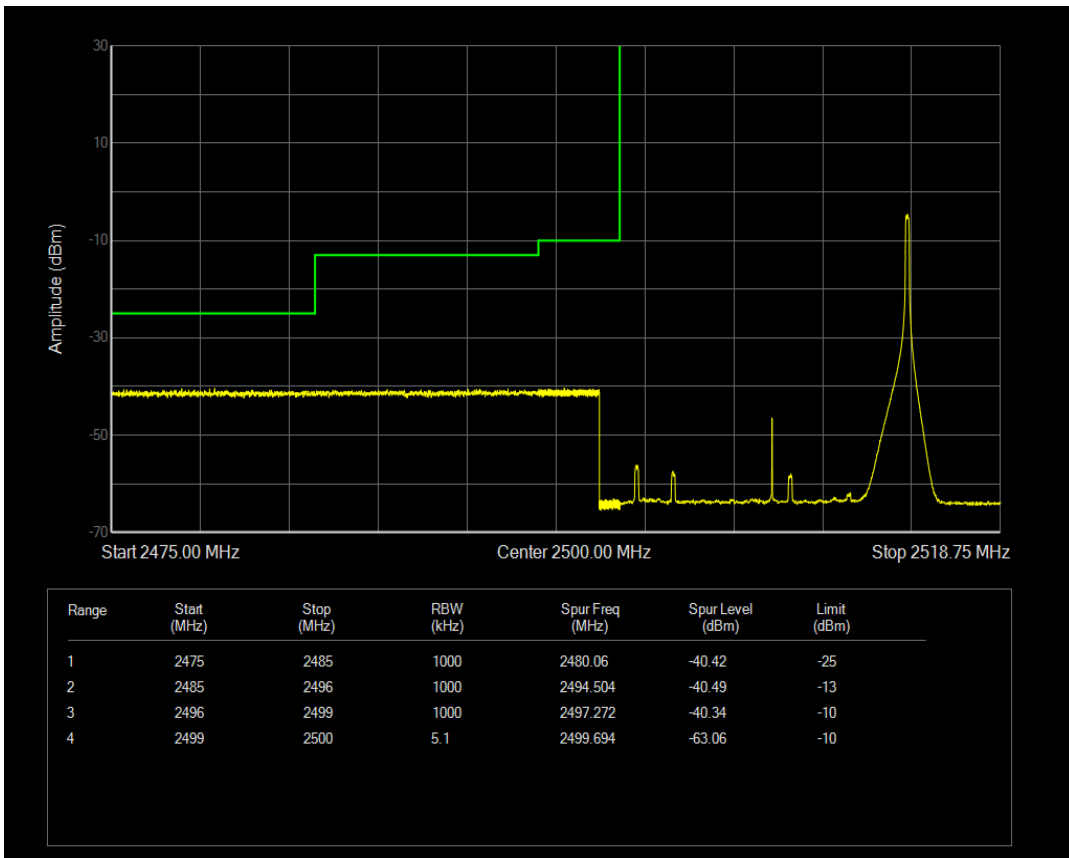

Band7 QPSK BW=10MHz Channel=20800 RB Size=50 Position=#0

Band7 QAM16 BW=10MHz Channel=20800 RB Size=1 Position=#0

Band7 QAM16 BW=10MHz Channel=20800 RB Size=1 Position=#Max

Band7 QAM16 BW=10MHz Channel=20800 RB Size=50 Position=#0

Band7 QPSK BW=10MHz Channel=21400 RB Size=1 Position=#0

Band7 QPSK BW=10MHz Channel=21400 RB Size=1 Position=#Max

Band7 QPSK BW=10MHz Channel=21400 RB Size=50 Position=#0

Band7 QAM16 BW=10MHz Channel=21400 RB Size=1 Position=#0

Band7 QAM16 BW=10MHz Channel=21400 RB Size=1 Position=#Max

Band7 QAM16 BW=10MHz Channel=21400 RB Size=50 Position=#0

Band7 QAM16 BW=15MHz Channel=20825 RB Size=1 Position=#Max

Band7 QAM16 BW=15MHz Channel=20825 RB Size=1 Position=#0