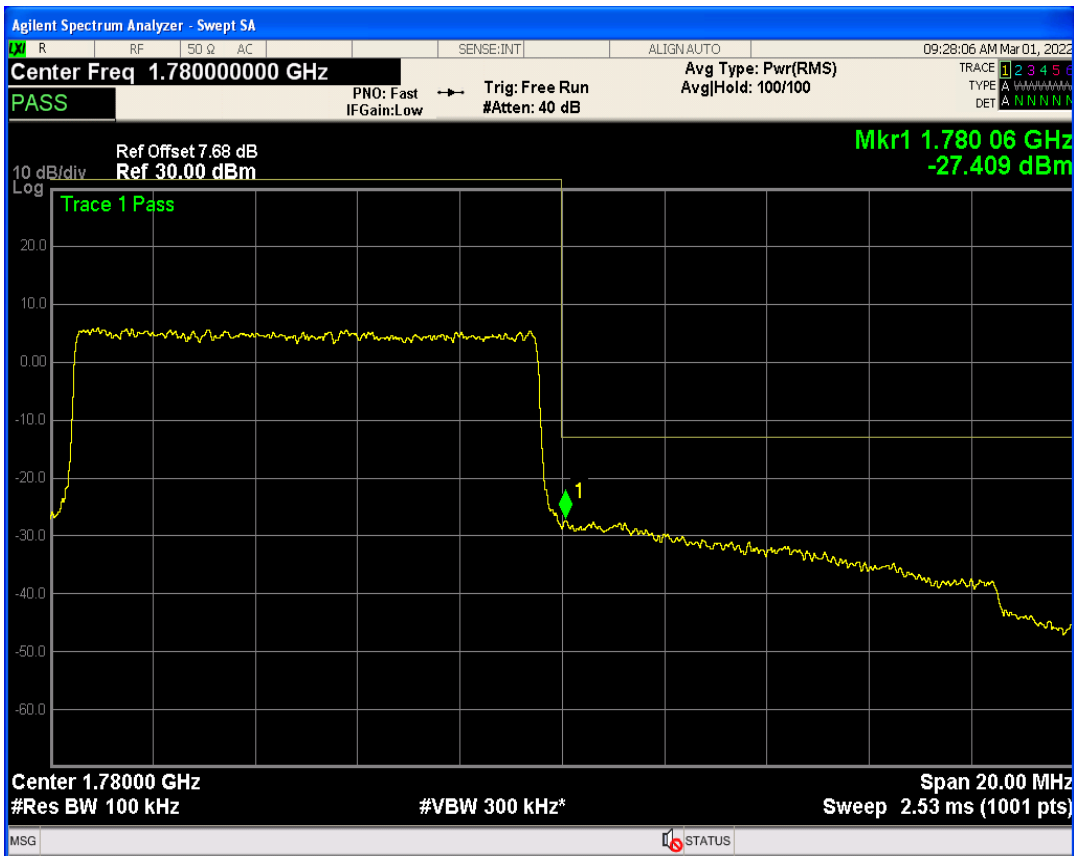

Band66 QPSK BW=10MHz Channel=132622 RB Size=50 Position=#0

Band66 QAM16 BW=10MHz Channel=132622 RB Size=1 Position=#Max