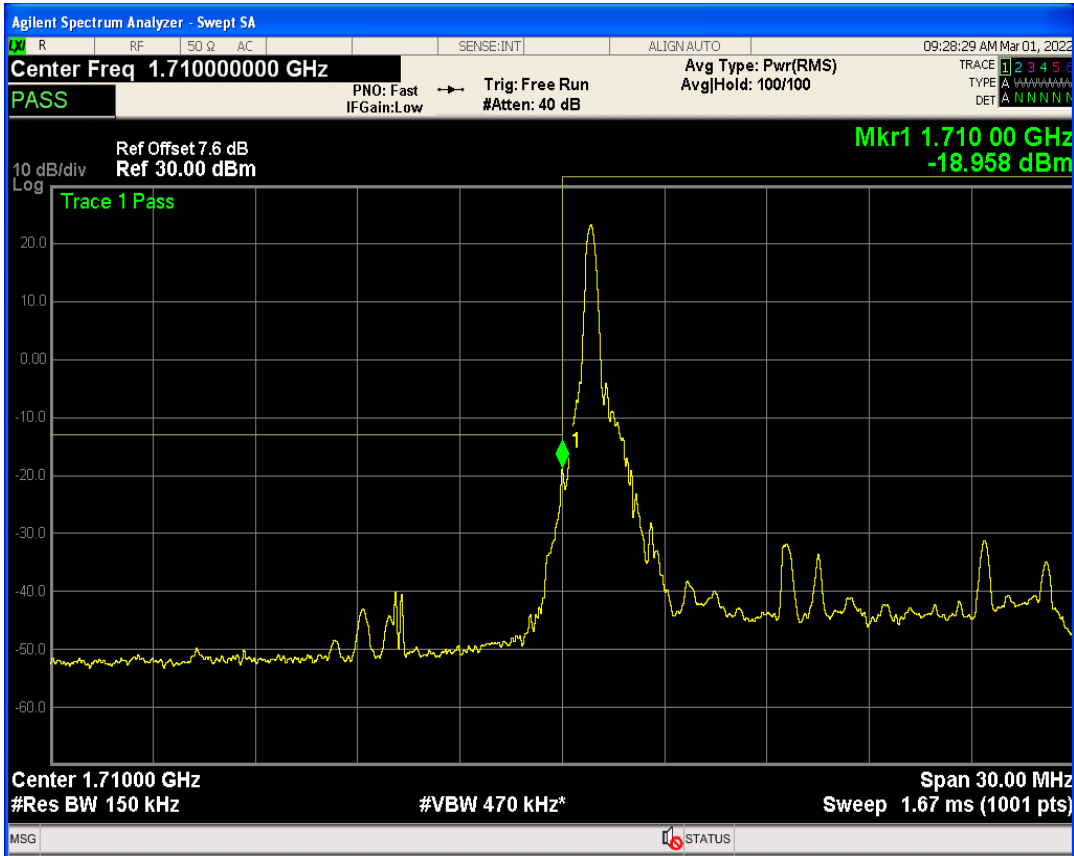

Band66 QAM16 BW=10MHz Channel=132622 RB Size=1 Position=#0

Band66 QAM16 BW=10MHz Channel=132622 RB Size=50 Position=#0

Band66 QPSK BW=15MHz Channel=132047 RB Size=1 Position=#Max

Band66 QPSK BW=15MHz Channel=132047 RB Size=1 Position=#0