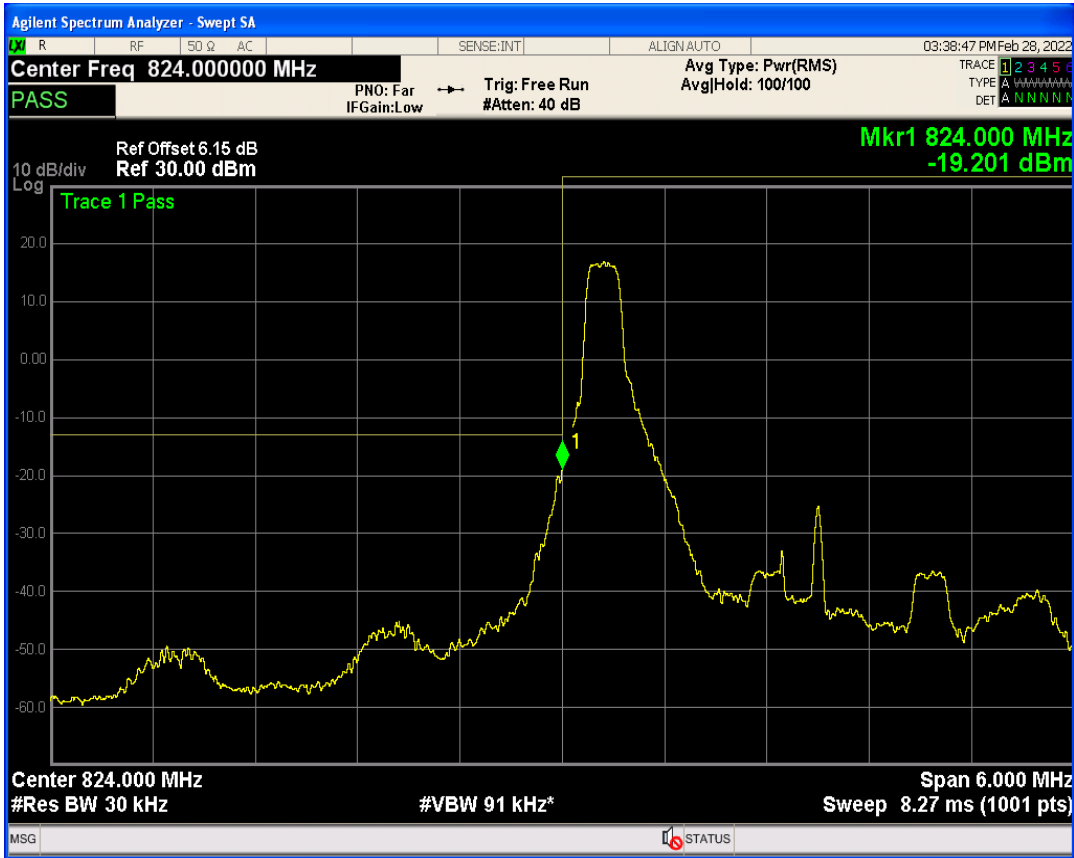

Band5 QPSK BW=3MHz Channel=20415 RB Size=1 Position=#0

Band5 QAM16 BW=1.4MHz Channel=20643 RB Size=6 Position=#0