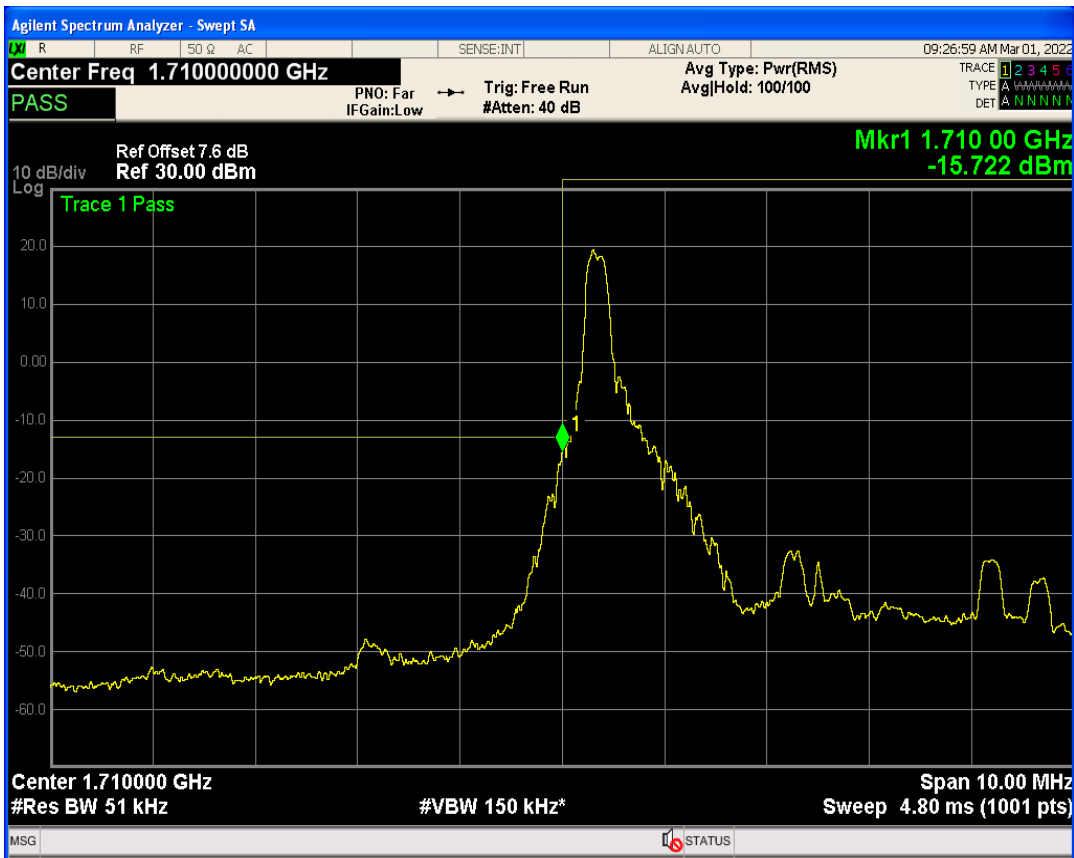

Band66 QAM16 BW=5MHz Channel=131997 RB Size=1 Position=#0

Band66 QPSK BW=5MHz Channel=131997 RB Size=25 Position=#0