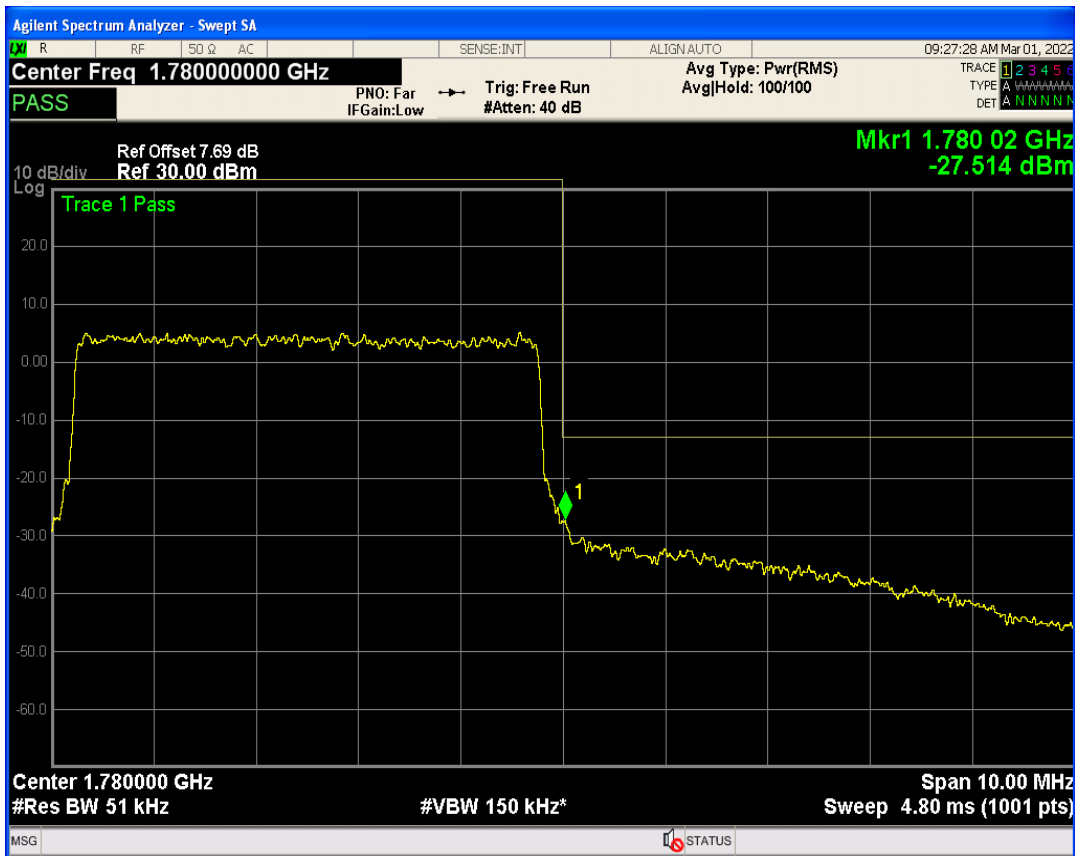

Band66 QAM16 BW=5MHz Channel=132647 RB Size=25 Position=#0

Band66 QAM16 BW=5MHz Channel=132647 RB Size=1 Position=#Max