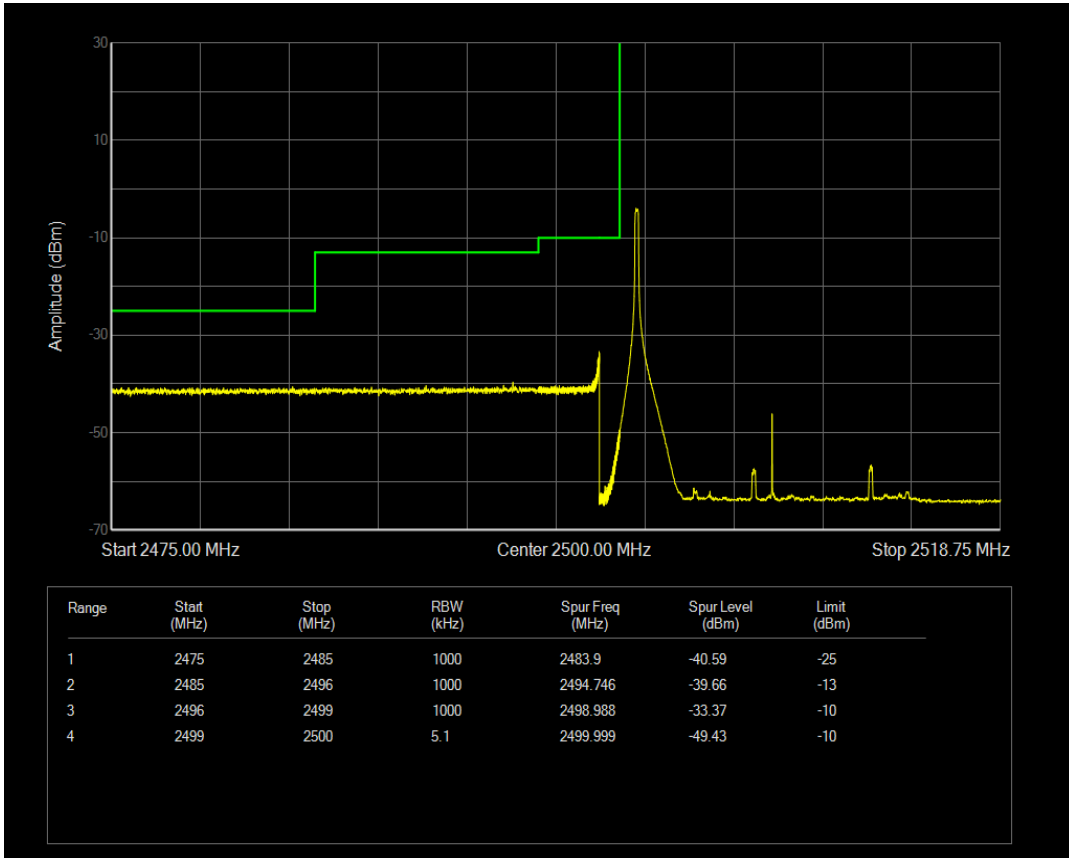

Band7 QPSK BW=15MHz Channel=20825 RB Size=1 Position=#0

Band7 QAM16 BW=20MHz Channel=20850 RB Size=1 Position=#0