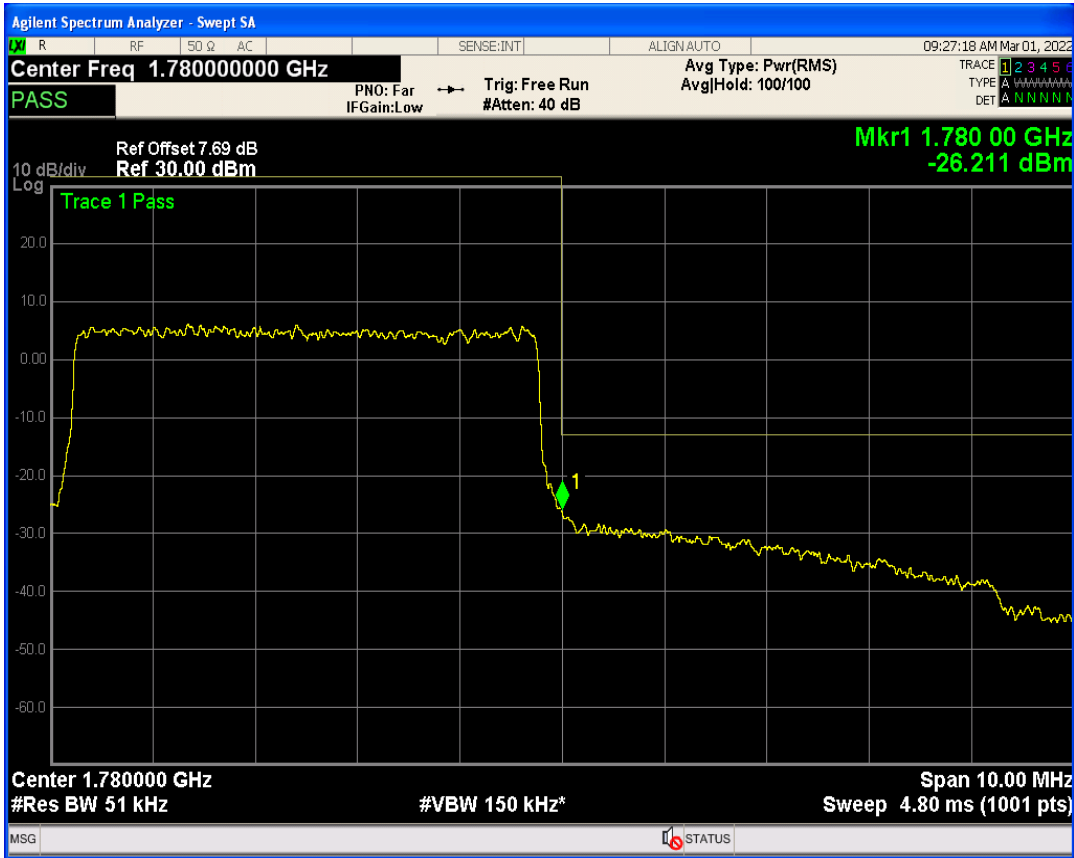

Band66 QPSK BW=5MHz Channel=132647 RB Size=25 Position=#0

Band66 QPSK BW=5MHz Channel=132647 RB Size=1 Position=#Max