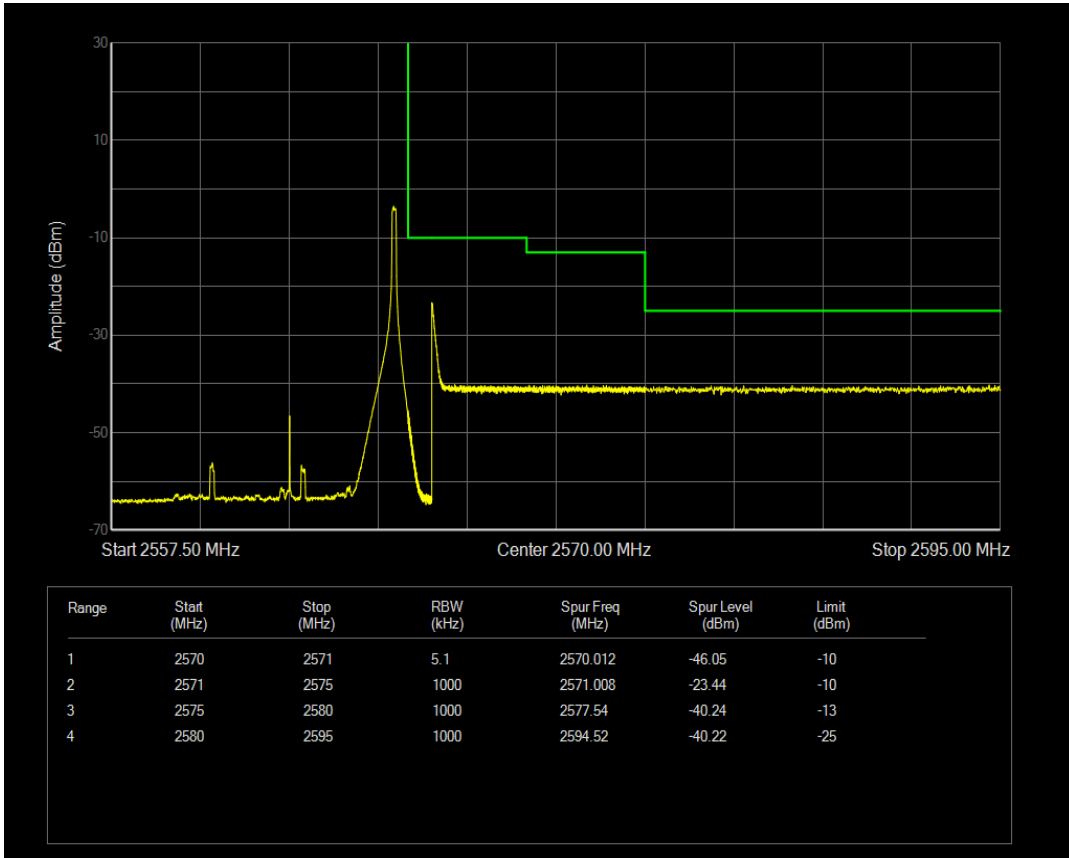

Band7 QPSK BW=10MHz Channel=20800 RB Size=50 Position=#0

Band7 QAM16 BW=10MHz Channel=20800 RB Size=1 Position=#0

Band7 QAM16 BW=10MHz Channel=20800 RB Size=1 Position=#Max

Band7 QAM16 BW=10MHz Channel=20800 RB Size=50 Position=#0

Band7 QPSK BW=10MHz Channel=21400 RB Size=1 Position=#0

Band7 QPSK BW=10MHz Channel=21400 RB Size=1 Position=#Max

Band7 QPSK BW=10MHz Channel=21400 RB Size=50 Position=#0

Band7 QAM16 BW=10MHz Channel=21400 RB Size=1 Position=#0