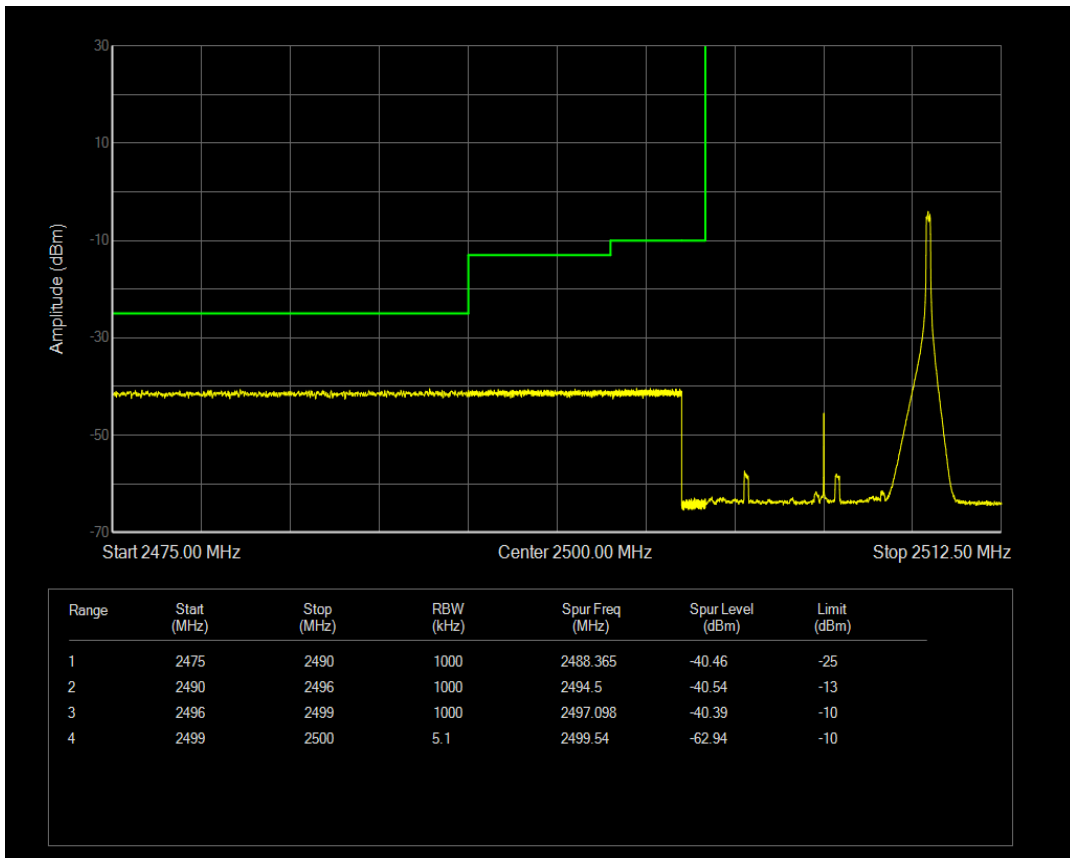

Band7 QAM16 BW=5MHz Channel=21425 RB Size=1 Position=#Max

Band7 QAM16 BW=5MHz Channel=21425 RB Size=25 Position=#0

Band7 QPSK BW=10MHz Channel=20800 RB Size=1 Position=#Max

Band7 QPSK BW=10MHz Channel=20800 RB Size=1 Position=#0

Band7 QPSK BW=10MHz Channel=20800 RB Size=50 Position=#0

Band7 QAM16 BW=10MHz Channel=20800 RB Size=1 Position=#0

Band7 QAM16 BW=10MHz Channel=20800 RB Size=1 Position=#Max

Band7 QAM16 BW=10MHz Channel=20800 RB Size=50 Position=#0