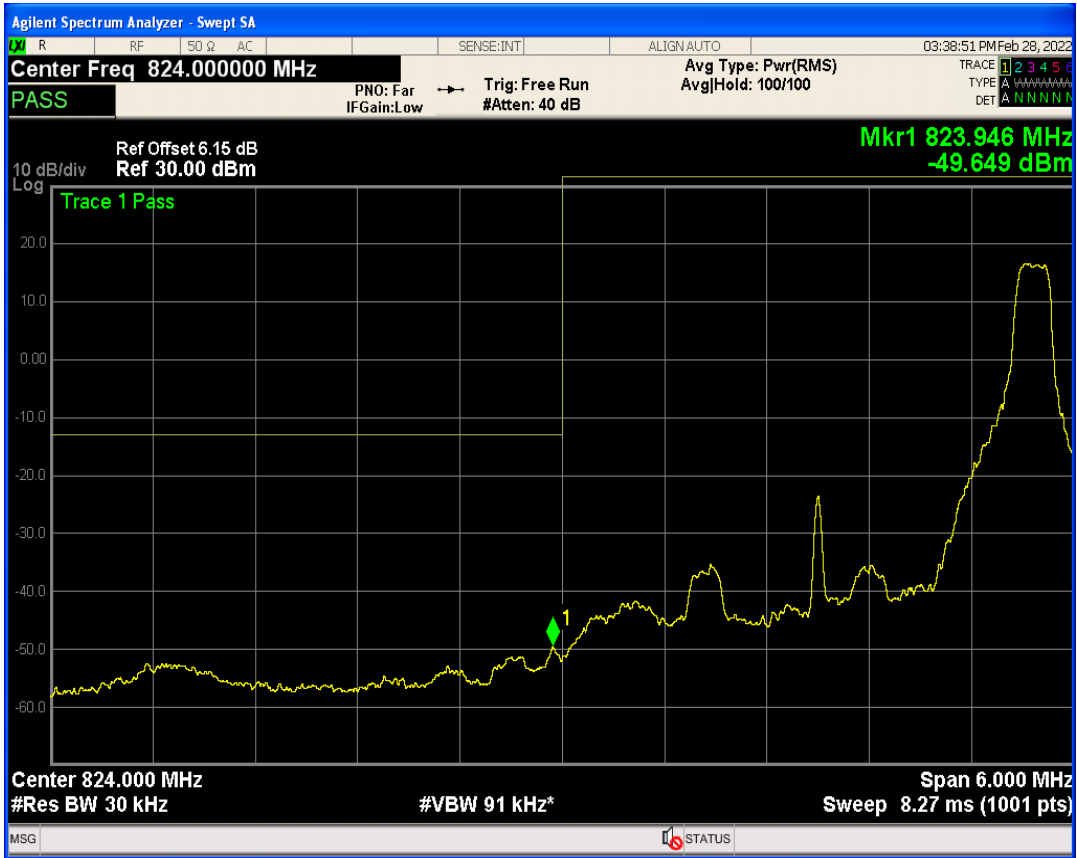

Band5 QAM16 BW=1.4MHz Channel=20643 RB Size=1 Position=#Max

Band5 QPSK BW=3MHz Channel=20415 RB Size=1 Position=#0

Band5 QAM16 BW=1.4MHz Channel=20643 RB Size=6 Position=#0

Band5 QPSK BW=3MHz Channel=20415 RB Size=1 Position=#Max