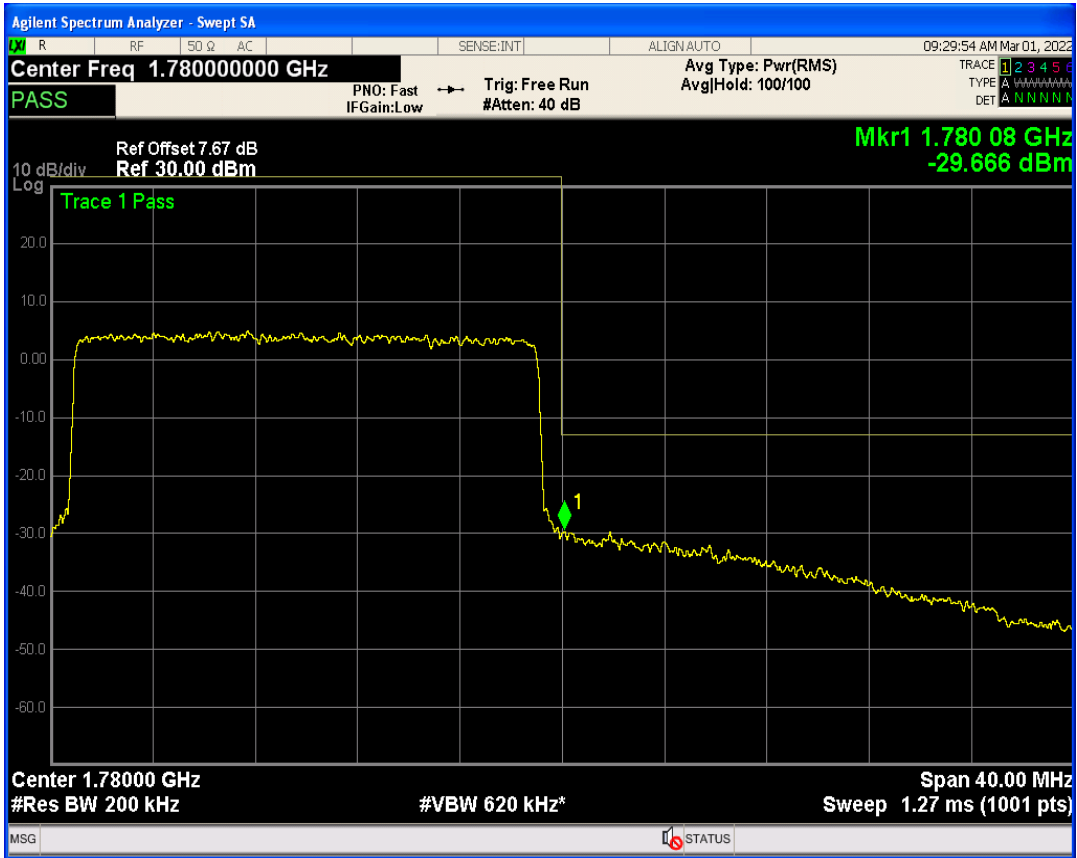

Band66 QAM16 BW=20MHz Channel=132572 RB Size=100 Position=#0

Band7 QPSK BW=5MHz Channel=20775 RB Size=1 Position=#0