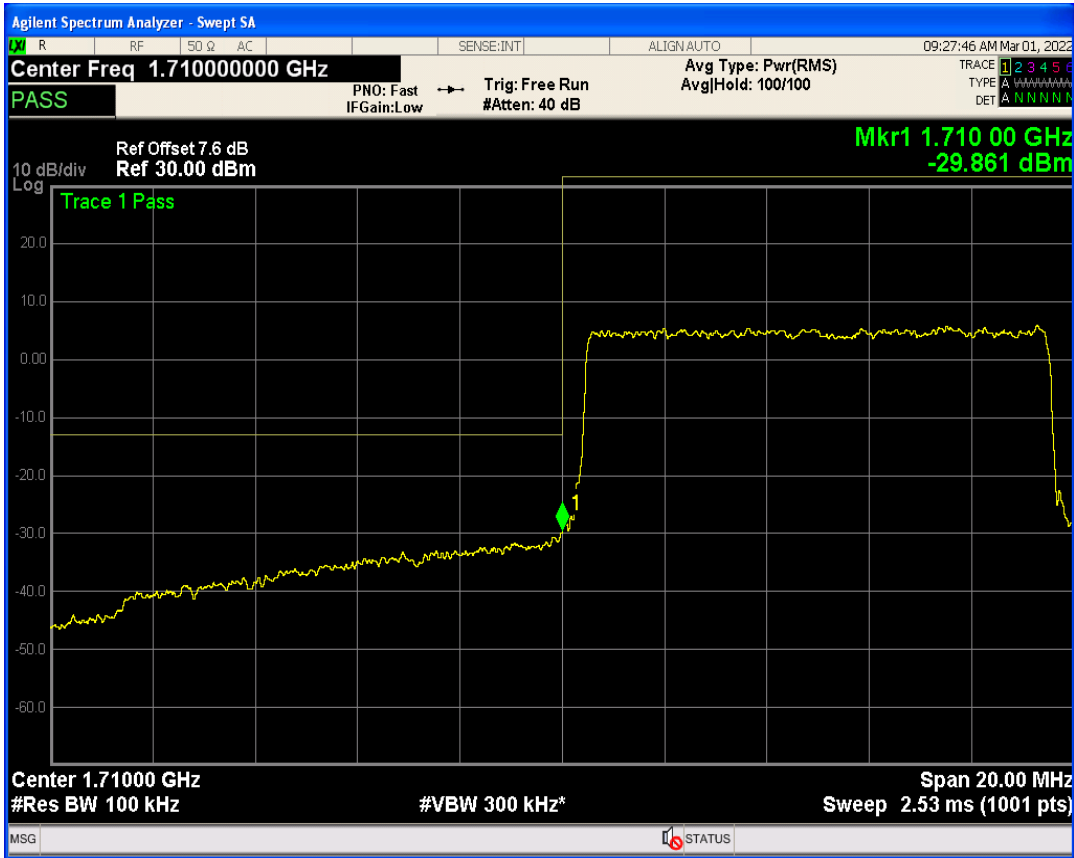

Band66 QAM16 BW=5MHz Channel=132647 RB Size=25 Position=#0

Band66 QAM16 BW=5MHz Channel=132647 RB Size=1 Position=#Max

Band66 QPSK BW=10MHz Channel=132022 RB Size=1 Position=#0

Band66 QPSK BW=10MHz Channel=132022 RB Size=50 Position=#0