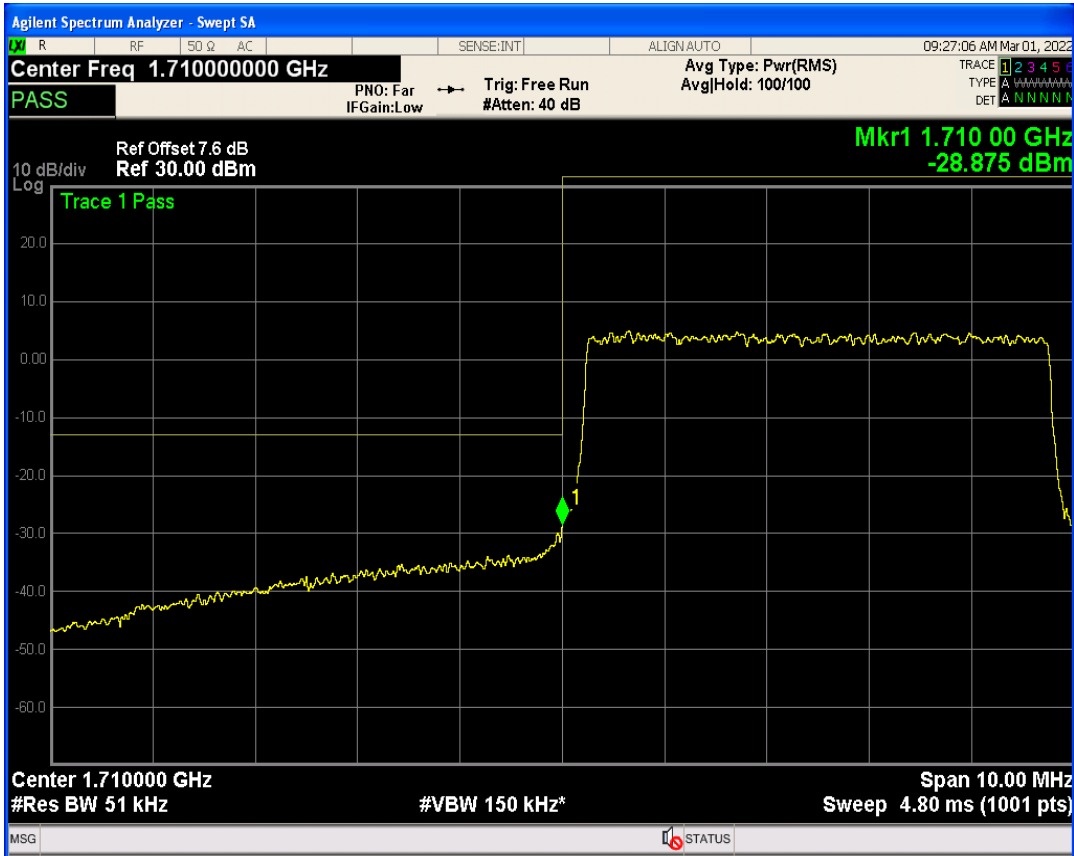

Band66 QAM16 BW=5MHz Channel=131997 RB Size=1 Position=#0

Band66 QPSK BW=5MHz Channel=131997 RB Size=25 Position=#0

Band66 QAM16 BW=5MHz Channel=131997 RB Size=1 Position=#Max

Band66 QAM16 BW=5MHz Channel=131997 RB Size=25 Position=#0