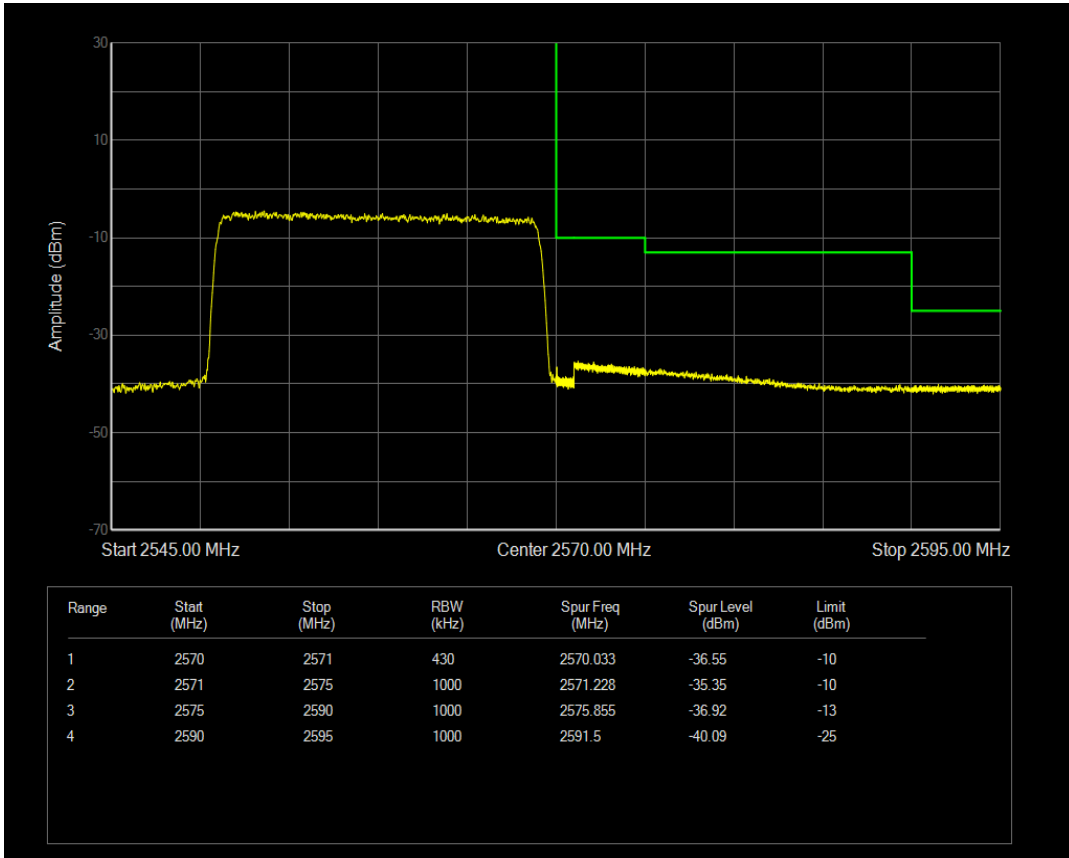

Band7 QAM16 BW=15MHz Channel=21375 RB Size=75 Position=#0

Band7 QPSK BW=15MHz Channel=20825 RB Size=1 Position=#0

Band7 QAM16 BW=20MHz Channel=20850 RB Size=1 Position=#0

Band7 QPSK BW=20MHz Channel=21350 RB Size=100 Position=#0

Band7 QAM16 BW=20MHz Channel=20850 RB Size=1 Position=#Max

Band7 QAM16 BW=20MHz Channel=20850 RB Size=100 Position=#0

Band7 QAM16 BW=20MHz Channel=21350 RB Size=1 Position=#0

Band7 QPSK BW=20MHz Channel=20850 RB Size=1 Position=#0