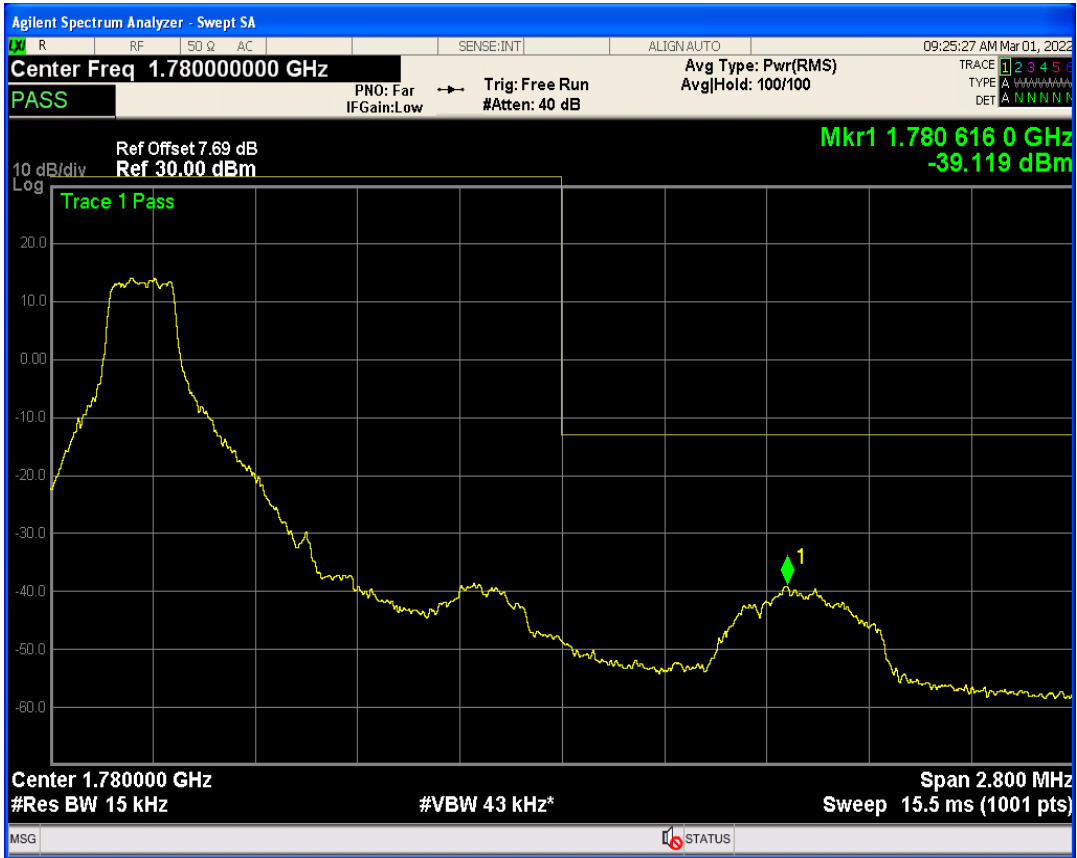

Band66 QAM16 BW=1.4MHz Channel=131979 RB Size=6 Position=#0

Band66 QPSK BW=1.4MHz Channel=132665 RB Size=1 Position=#Max

Band66 QPSK BW=1.4MHz Channel=132665 RB Size=6 Position=#0

Band66 QAM16 BW=1.4MHz Channel=132665 RB Size=1 Position=#0