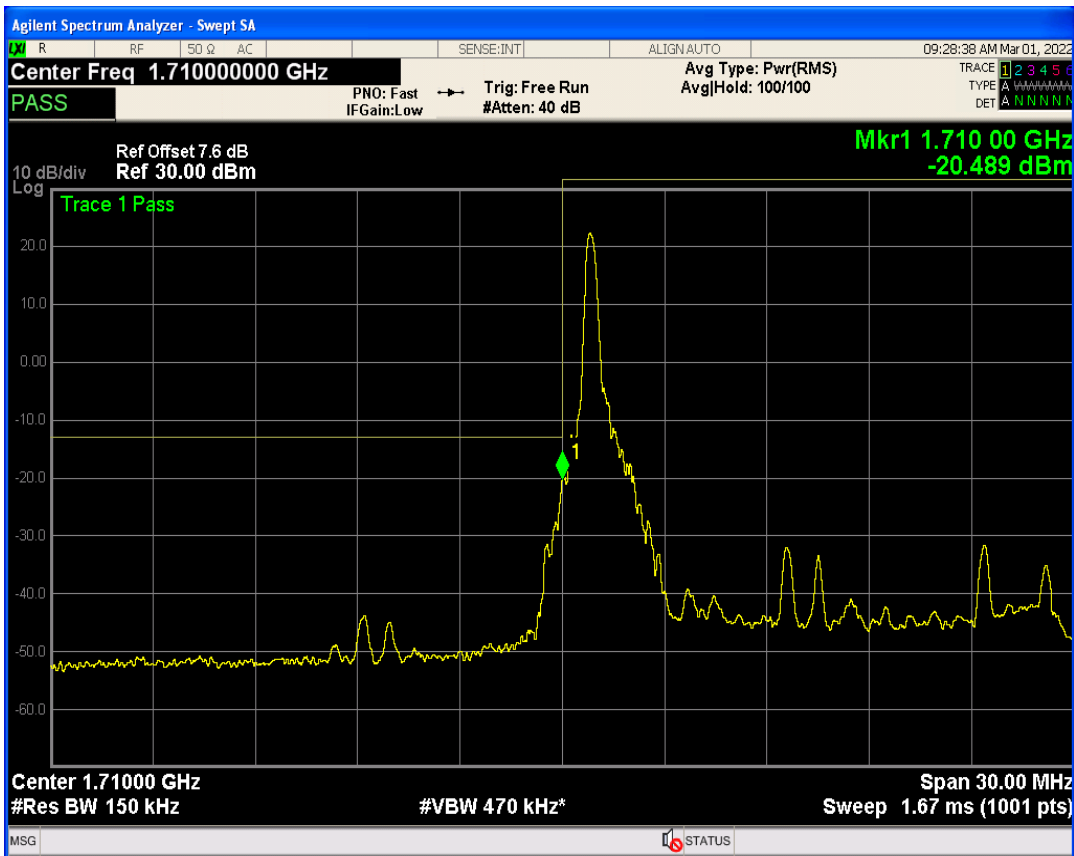

Band66 QAM16 BW=15MHz Channel=132047 RB Size=1 Position=#0

Band66 QPSK BW=15MHz Channel=132047 RB Size=75 Position=#0