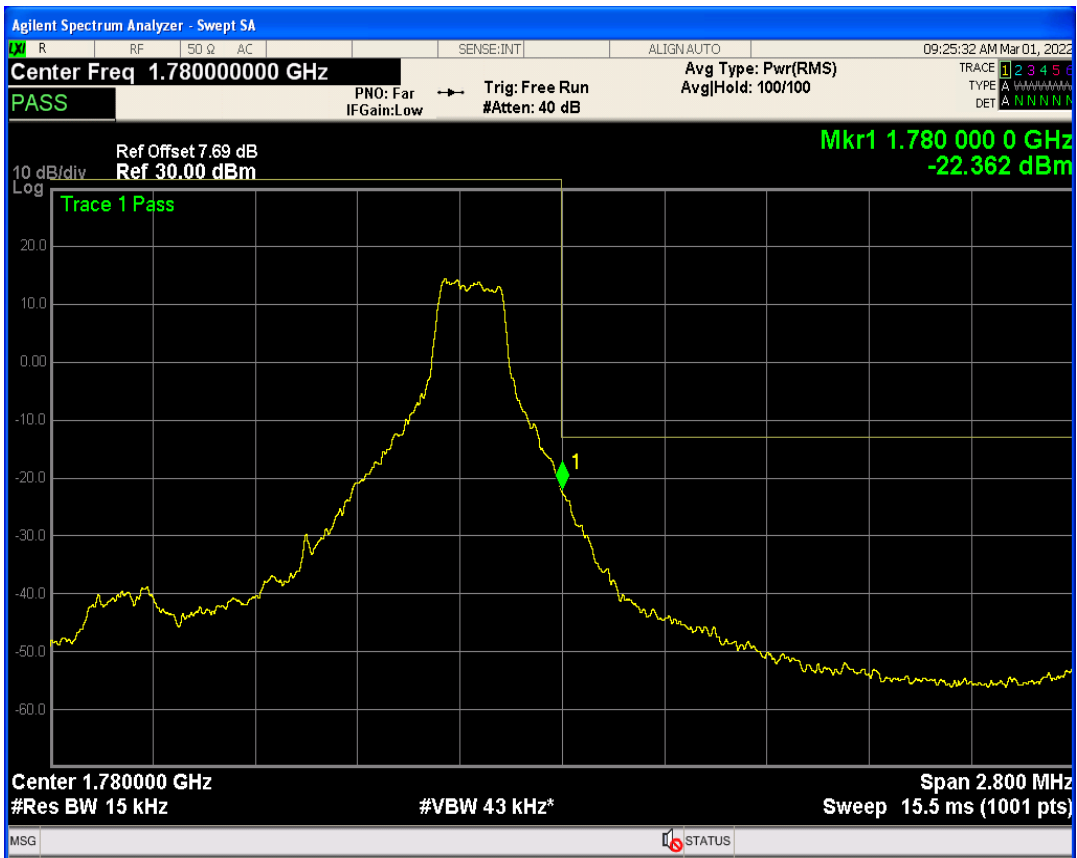

Band66 QAM16 BW=1.4MHz Channel=132665 RB Size=1 Position=#Max

Band66 QPSK BW=3MHz Channel=131987 RB Size=1 Position=#0