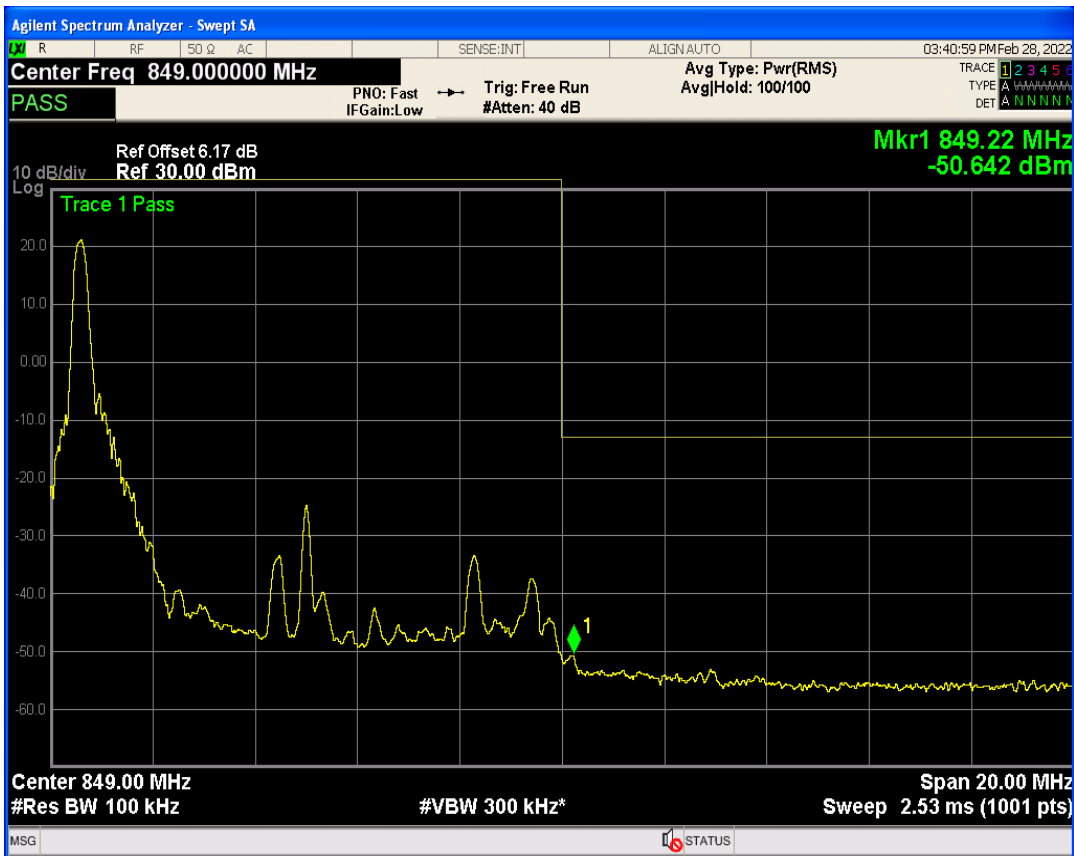

Band5 QPSK BW=10MHz Channel=20600 RB Size=1 Position=#0

Band5 QPSK BW=10MHz Channel=20600 RB Size=1 Position=#Max