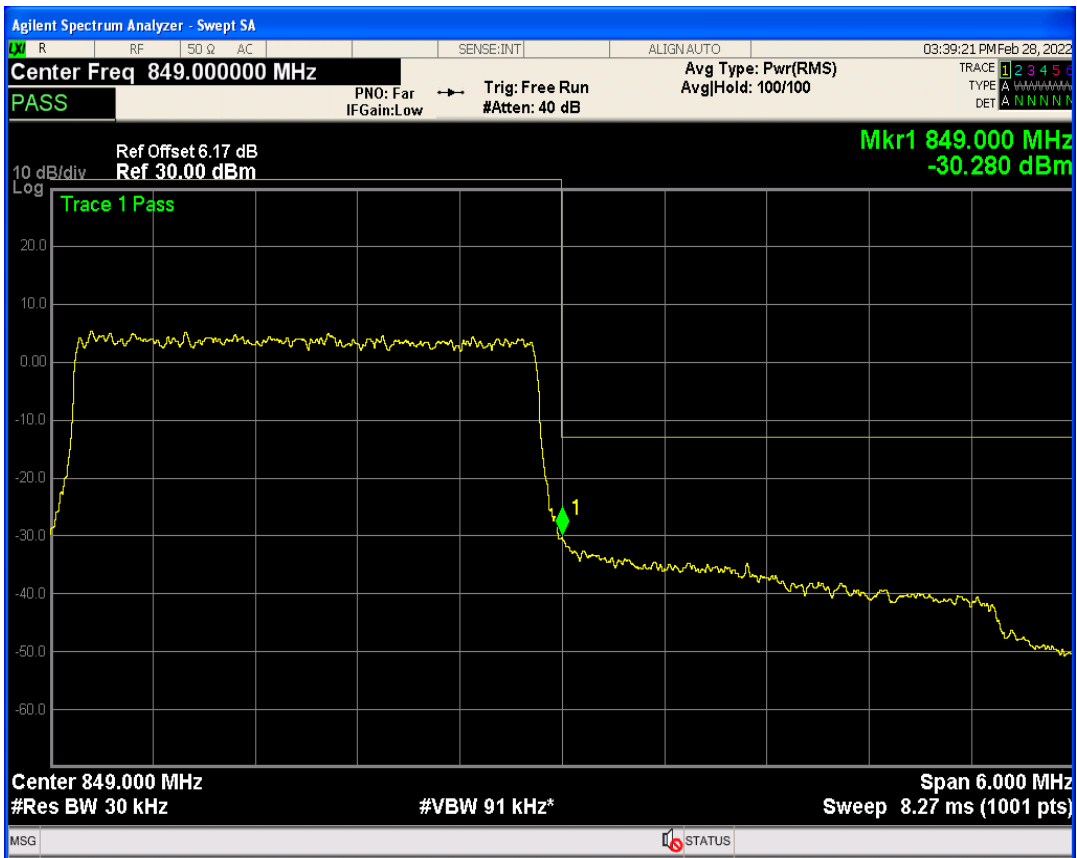

Band5 QPSK BW=3MHz Channel=20635 RB Size=15 Position=#0

Band5 QAM16 BW=3MHz Channel=20635 RB Size=1 Position=#0