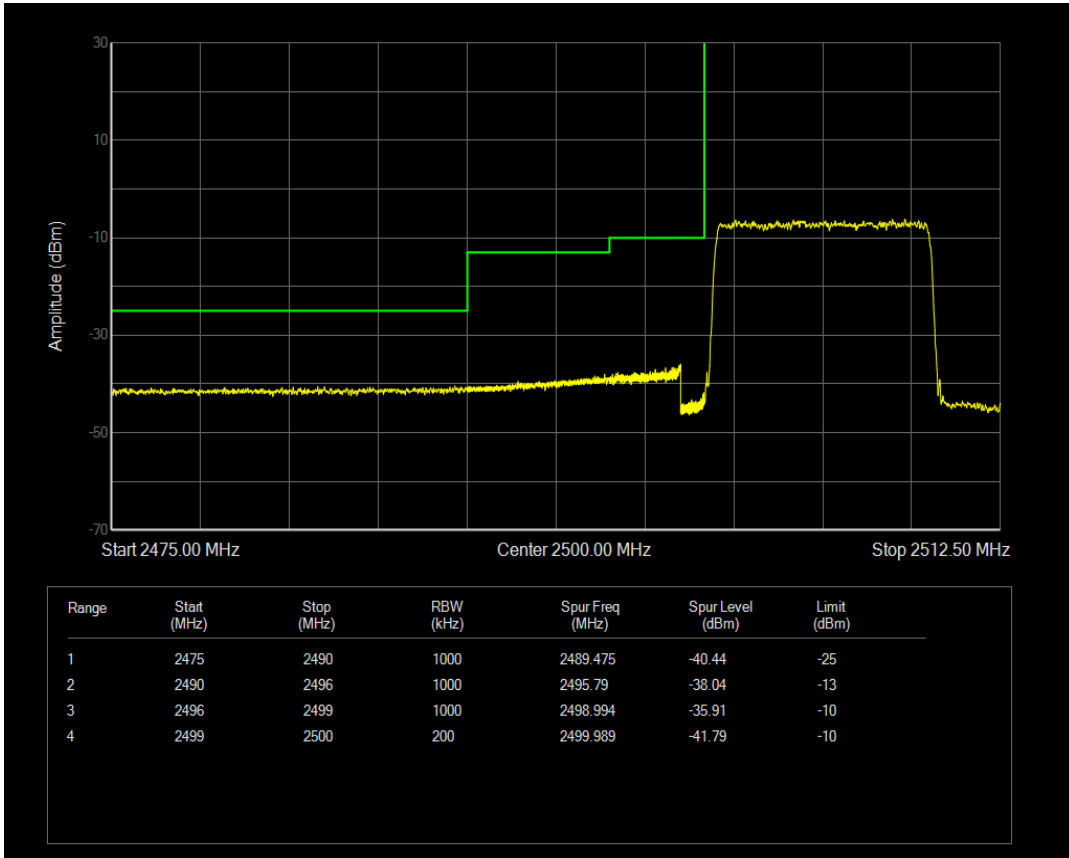

Band7 QPSK BW=10MHz Channel=20800 RB Size=50 Position=#0

Band7 QAM16 BW=10MHz Channel=20800 RB Size=1 Position=#0

Band7 QAM16 BW=10MHz Channel=20800 RB Size=1 Position=#Max

Band7 QAM16 BW=10MHz Channel=20800 RB Size=50 Position=#0

Band7 QPSK BW=10MHz Channel=21400 RB Size=1 Position=#0

Band7 QPSK BW=10MHz Channel=21400 RB Size=1 Position=#Max

Band7 QPSK BW=10MHz Channel=21400 RB Size=50 Position=#0

Band7 QAM16 BW=10MHz Channel=21400 RB Size=1 Position=#0