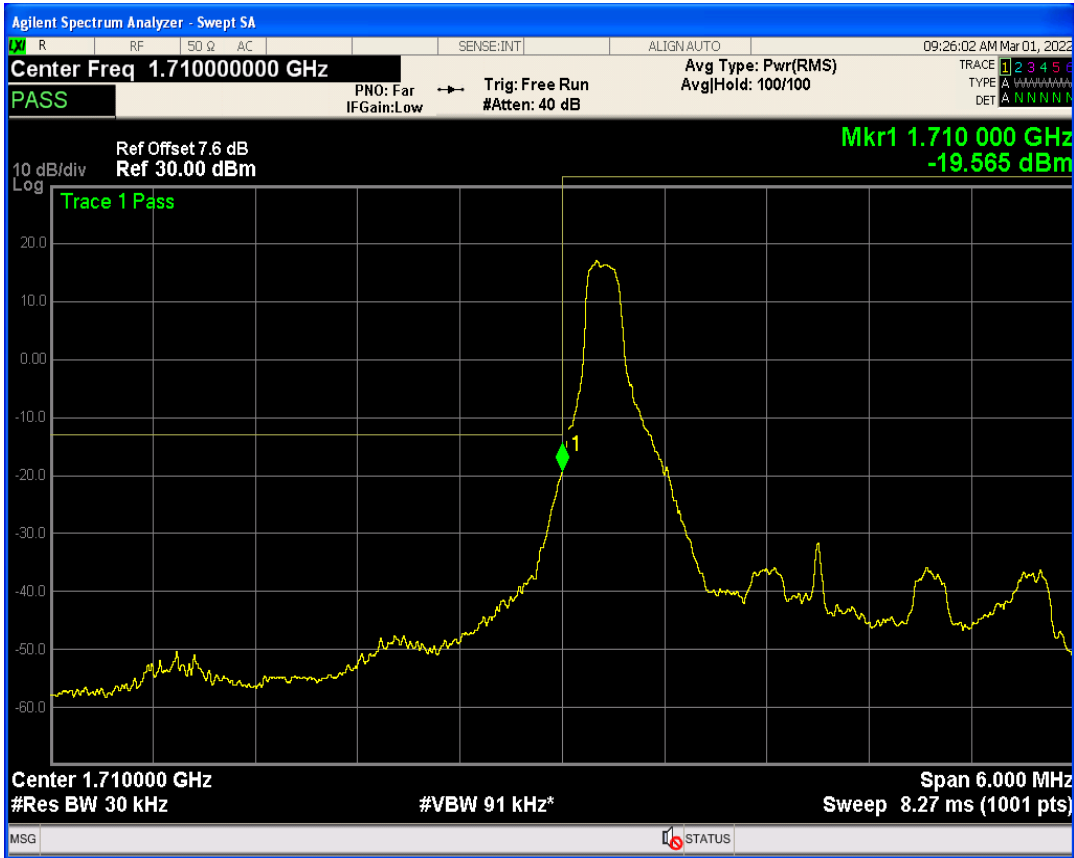

Band66 QAM16 BW=3MHz Channel=131987 RB Size=1 Position=#0

Band66 QAM16 BW=3MHz Channel=131987 RB Size=1 Position=#Max