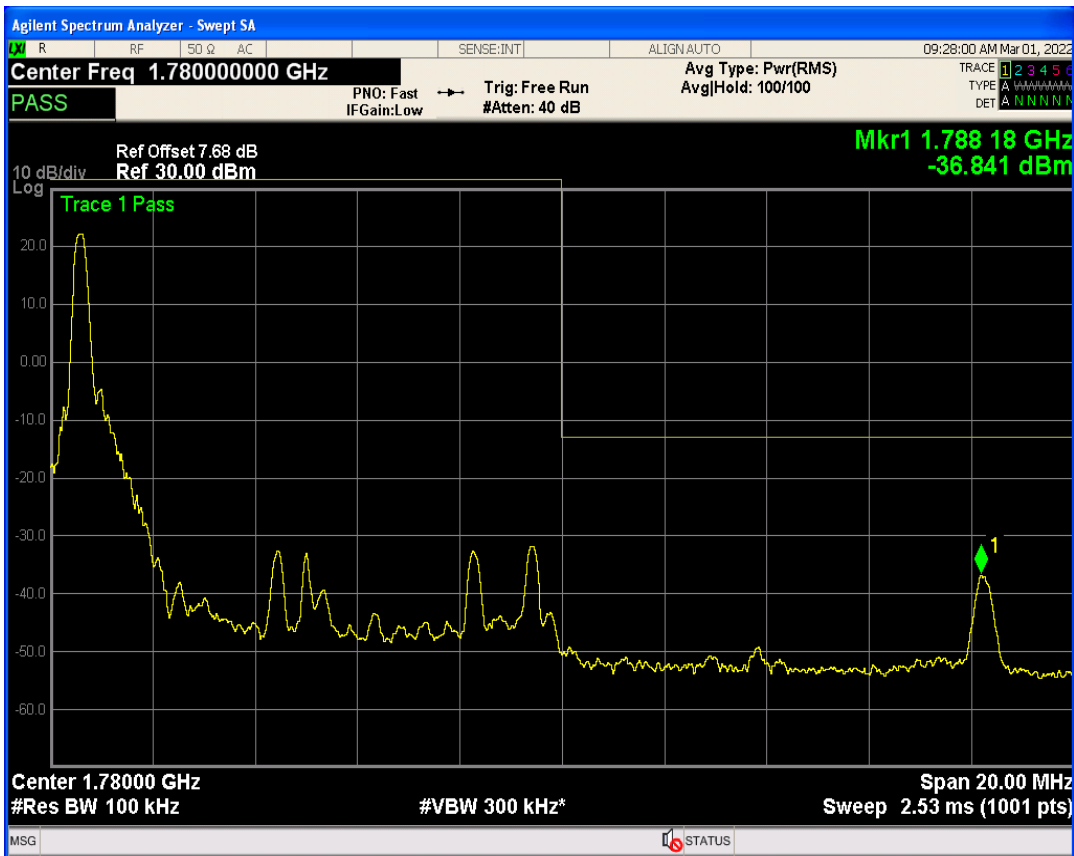

Band66 QPSK BW=10MHz Channel=132622 RB Size=1 Position=#0

Band66 QPSK BW=10MHz Channel=132622 RB Size=1 Position=#Max