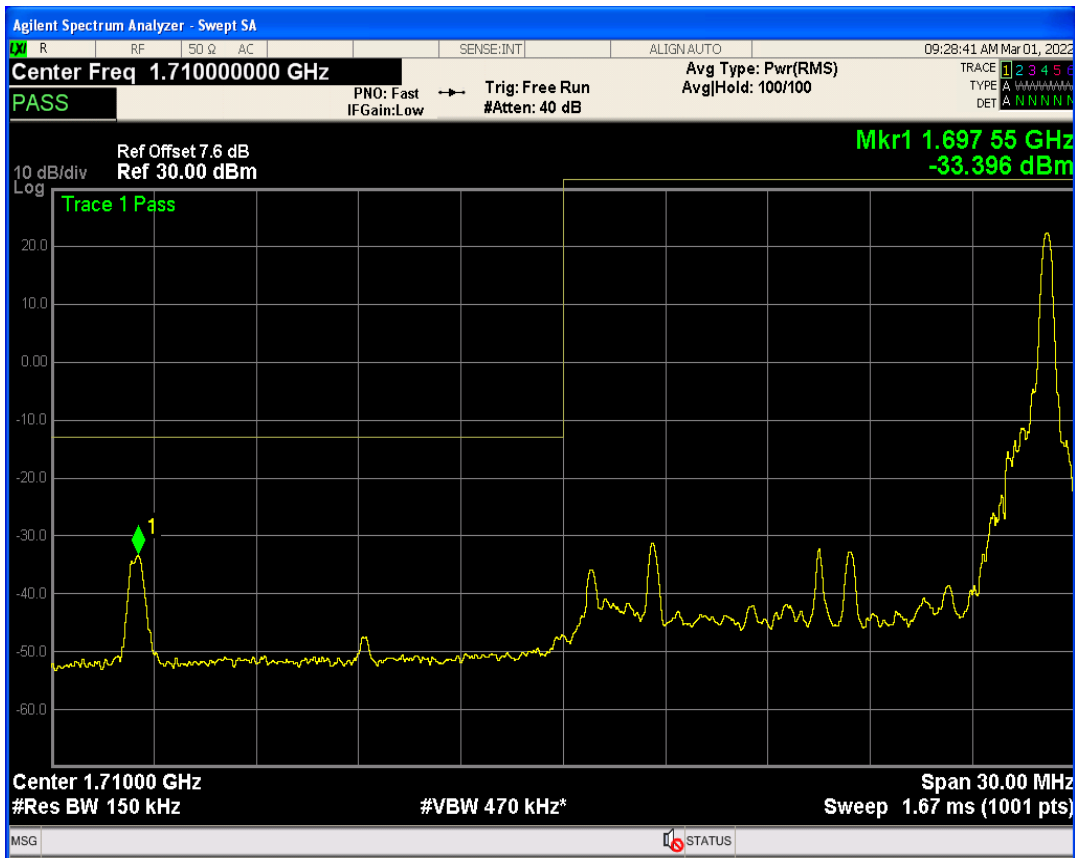

Band66 QAM16 BW=15MHz Channel=132047 RB Size=1 Position=#Max

Band66 QPSK BW=15MHz Channel=132597 RB Size=1 Position=#0