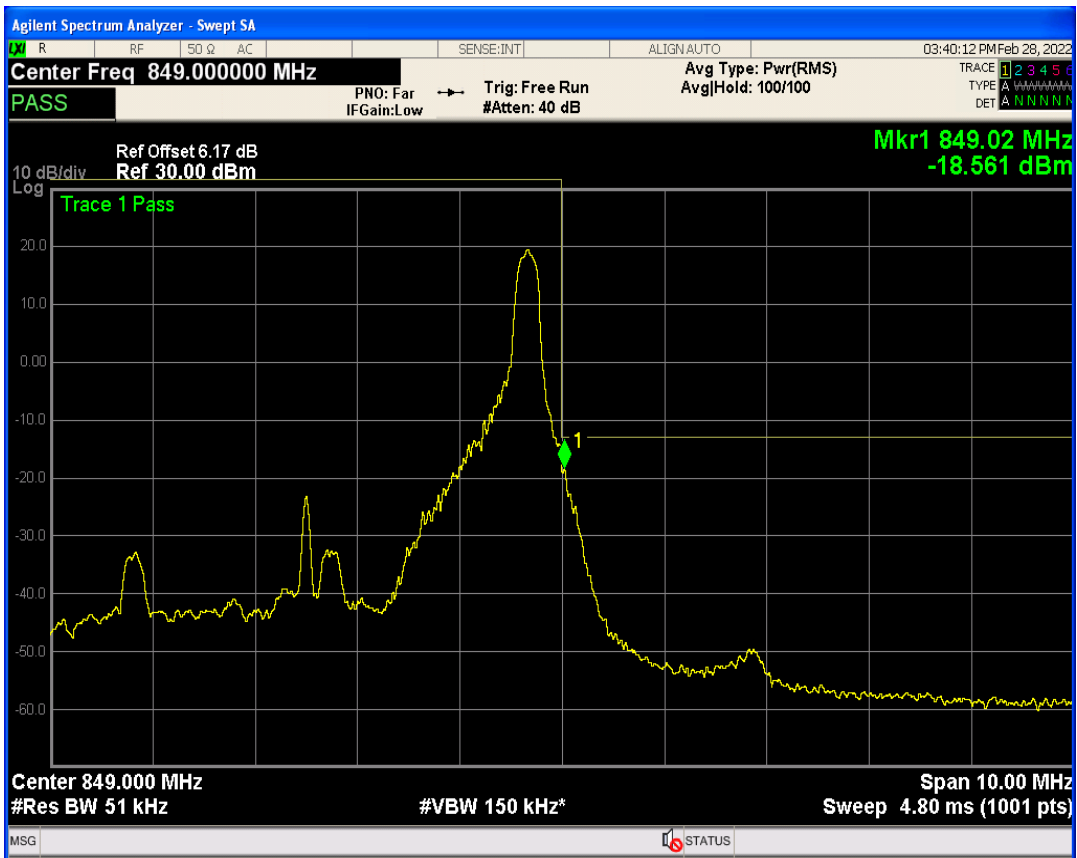

Band5 QPSK BW=5MHz Channel=20625 RB Size=1 Position=#Max

Band5 QPSK BW=5MHz Channel=20625 RB Size=1 Position=#0