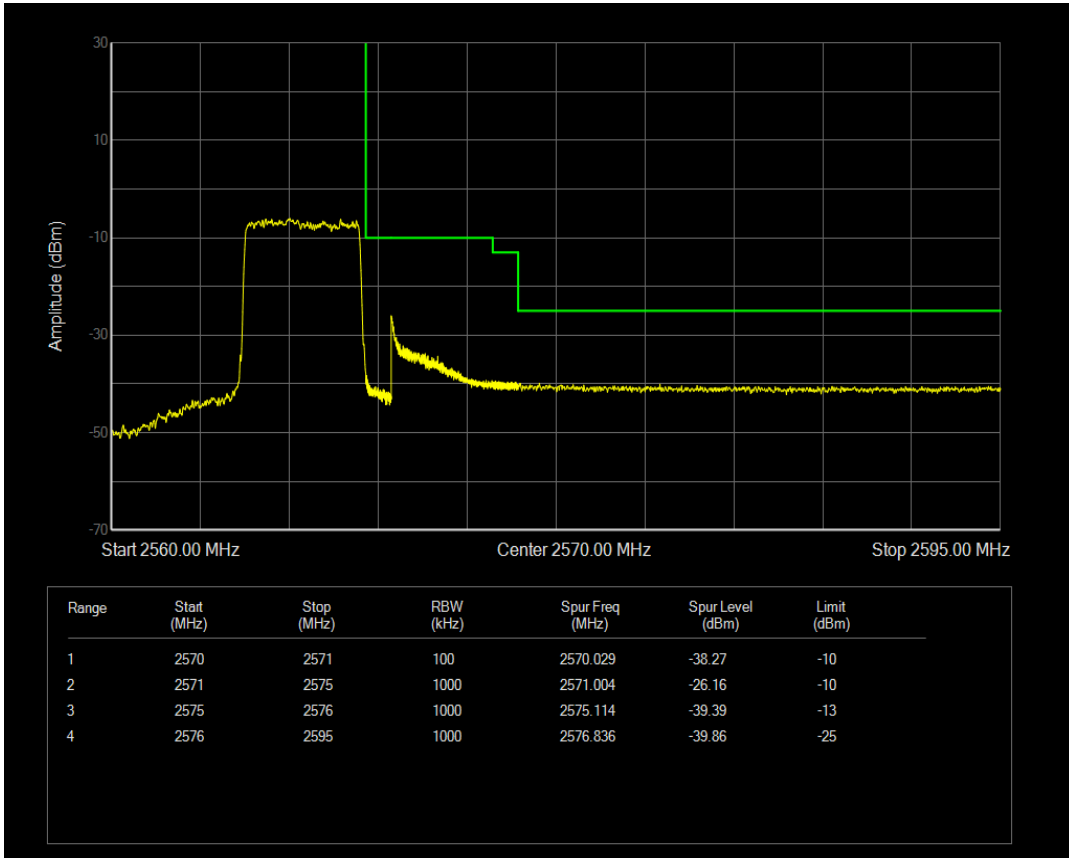

Band7 QAM16 BW=5MHz Channel=21425 RB Size=25 Position=#0

Band7 QPSK BW=10MHz Channel=20800 RB Size=1 Position=#Max