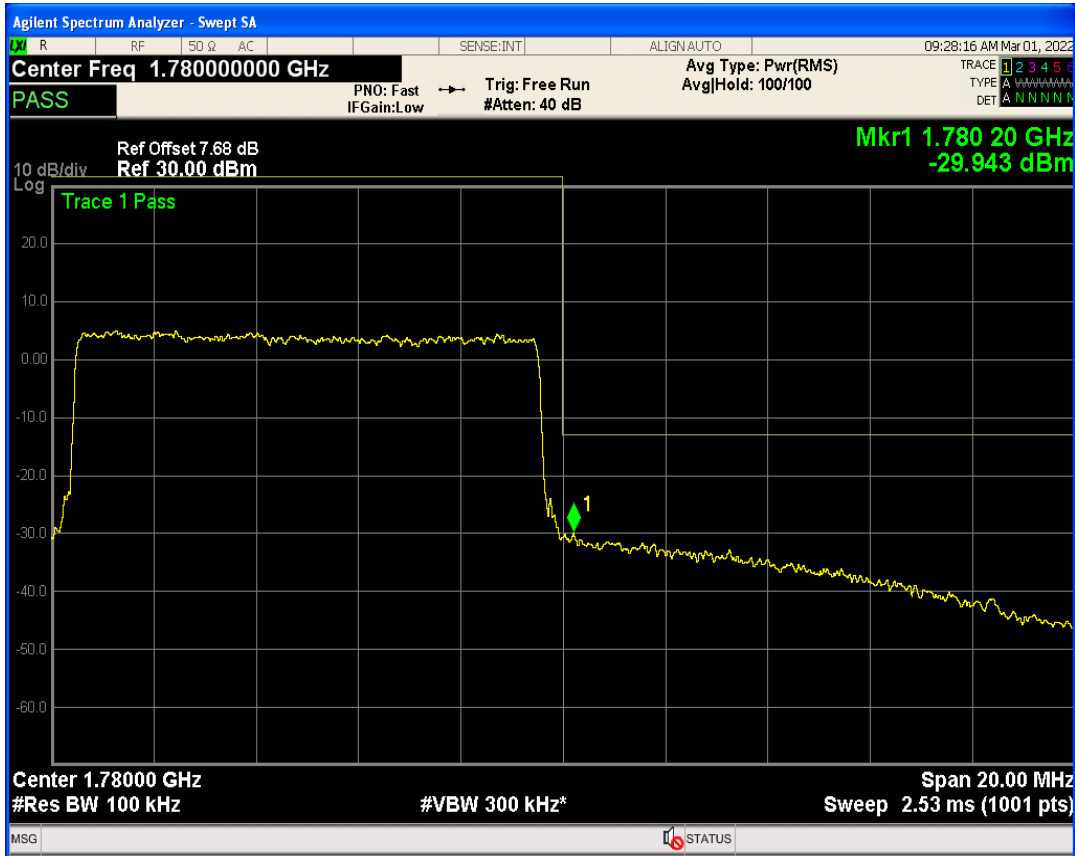

Band66 QAM16 BW=10MHz Channel=132622 RB Size=50 Position=#0

Band66 QPSK BW=15MHz Channel=132047 RB Size=1 Position=#Max