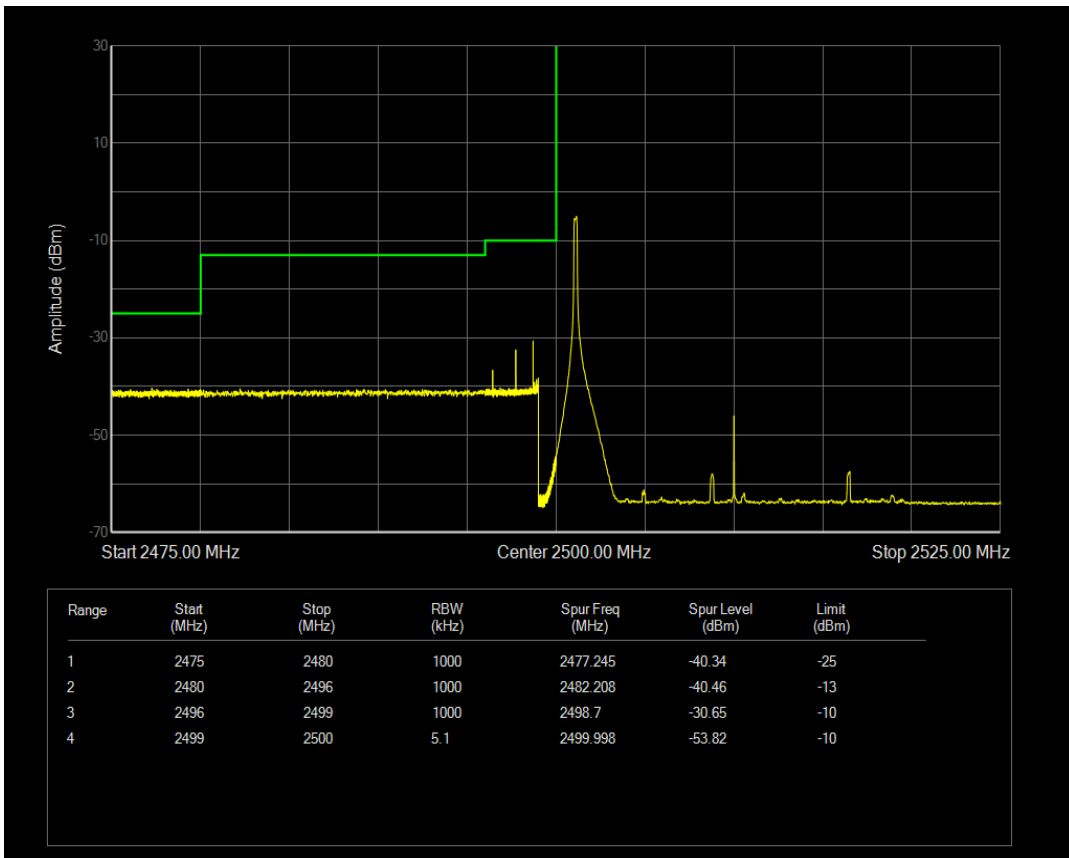

Band7 QAM16 BW=20MHz Channel=20850 RB Size=1 Position=#0

Band7 QPSK BW=20MHz Channel=21350 RB Size=100 Position=#0