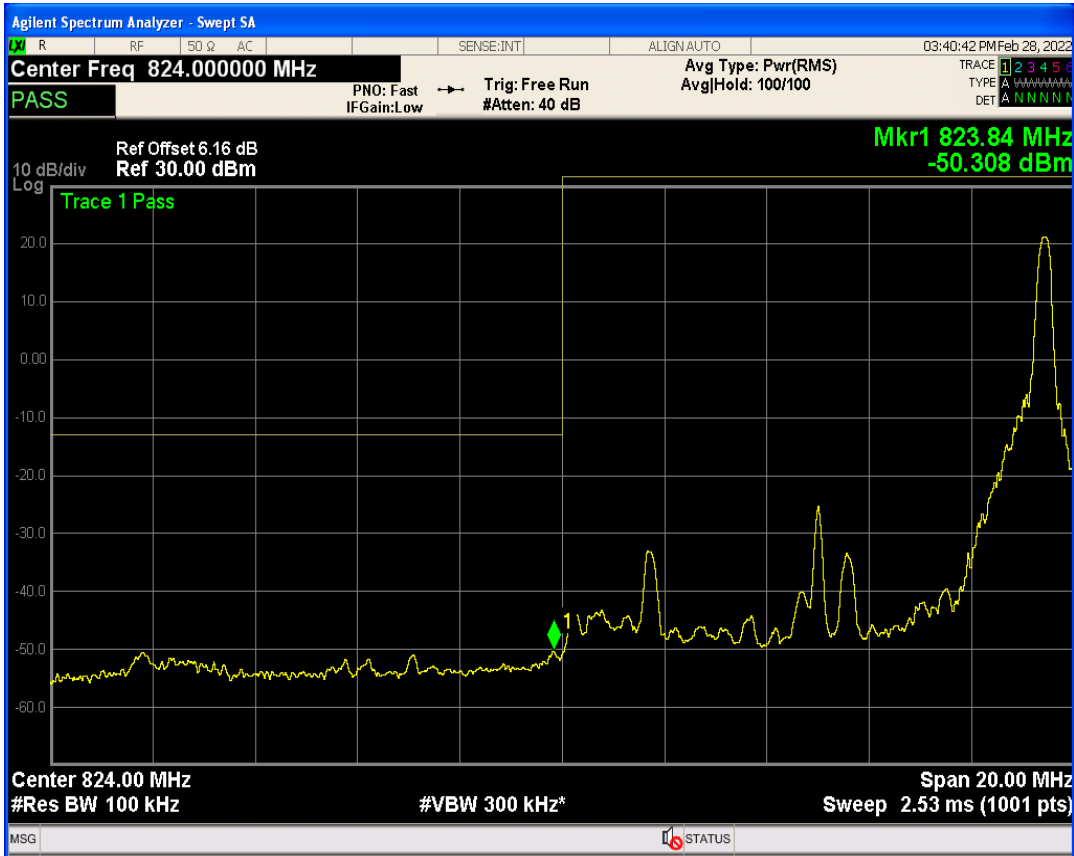

Band5 QAM16 BW=5MHz Channel=20625 RB Size=1 Position=#0

Band5 QAM16 BW=5MHz Channel=20625 RB Size=25 Position=#0

Band5 QPSK BW=10MHz Channel=20450 RB Size=1 Position=#0

Band5 QPSK BW=10MHz Channel=20450 RB Size=1 Position=#Max

Band5 QPSK BW=10MHz Channel=20450 RB Size=50 Position=#0

Band5 QAM16 BW=10MHz Channel=20450 RB Size=1 Position=#0

Band5 QAM16 BW=10MHz Channel=20450 RB Size=1 Position=#Max

Band5 QAM16 BW=10MHz Channel=20450 RB Size=50 Position=#0