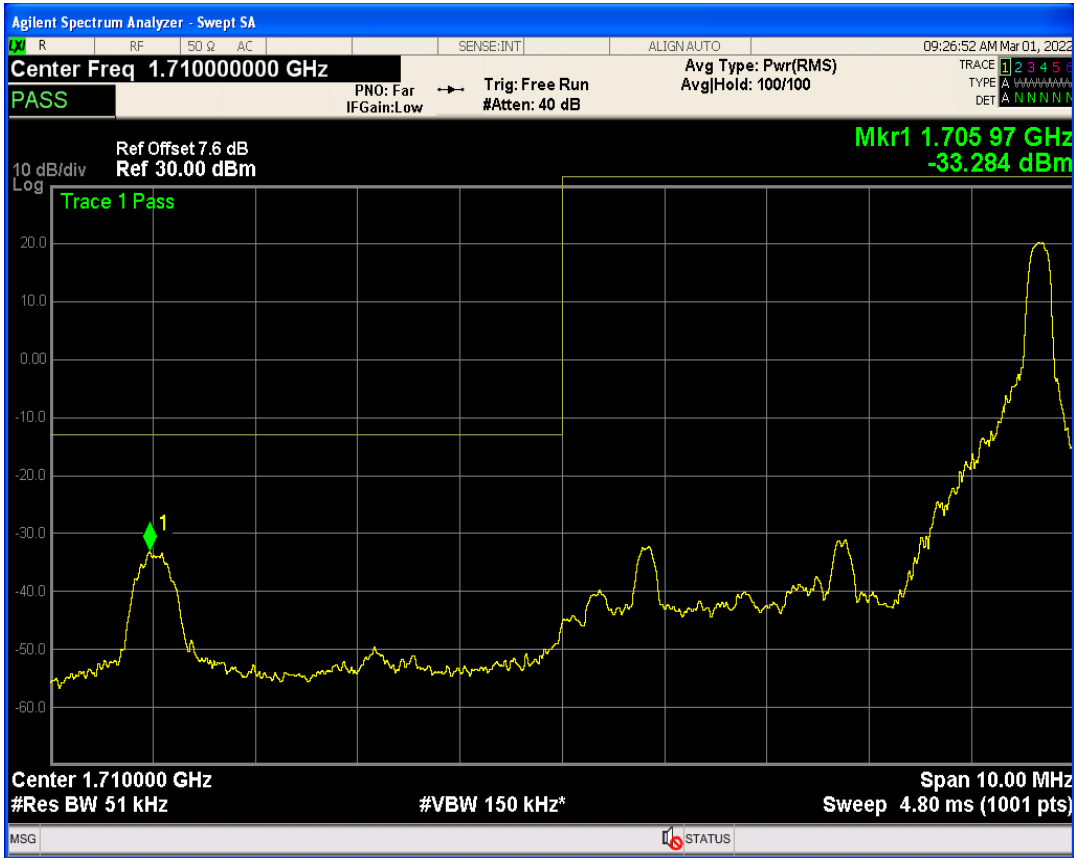

Band66 QAM16 BW=3MHz Channel=132657 RB Size=1 Position=#Max

Band66 QAM16 BW=3MHz Channel=132657 RB Size=15 Position=#0

Band66 QPSK BW=5MHz Channel=131997 RB Size=1 Position=#0

Band66 QPSK BW=5MHz Channel=131997 RB Size=1 Position=#Max