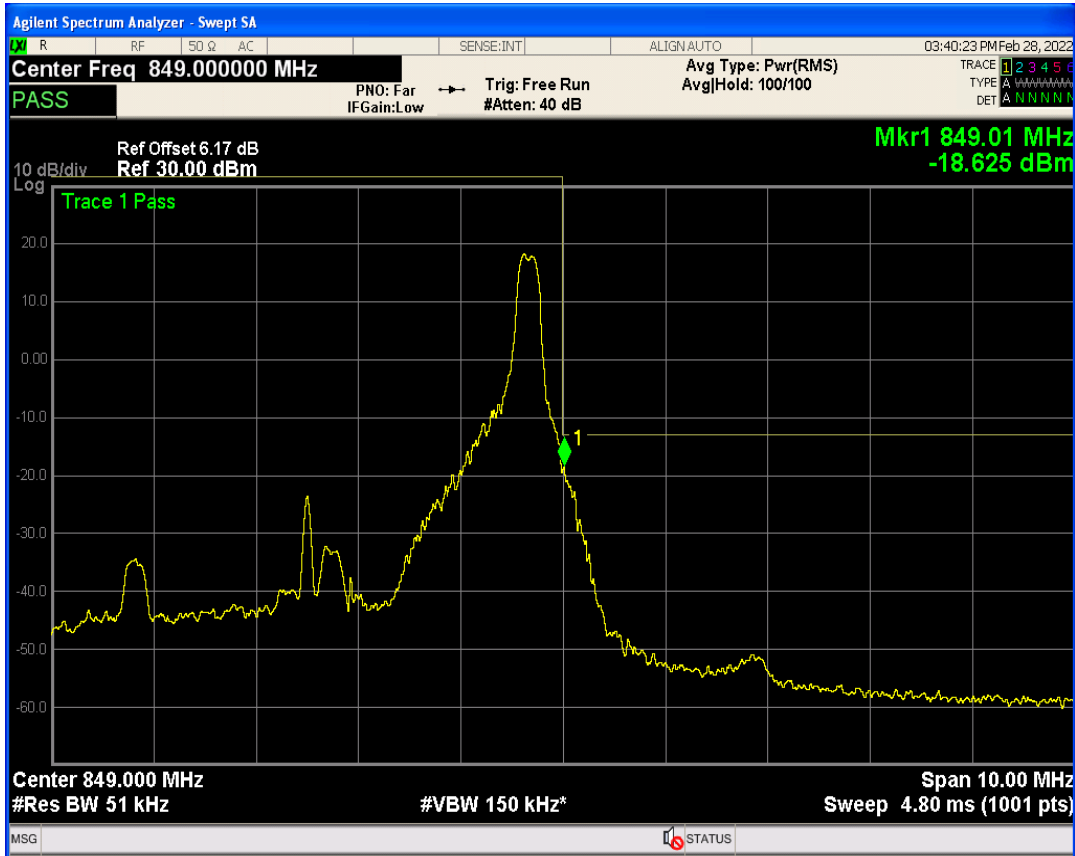

Band5 QPSK BW=5MHz Channel=20625 RB Size=1 Position=#Max

Band5 QPSK BW=5MHz Channel=20625 RB Size=1 Position=#0

Band5 QPSK BW=5MHz Channel=20625 RB Size=25 Position=#0

Band5 QAM16 BW=5MHz Channel=20625 RB Size=1 Position=#Max