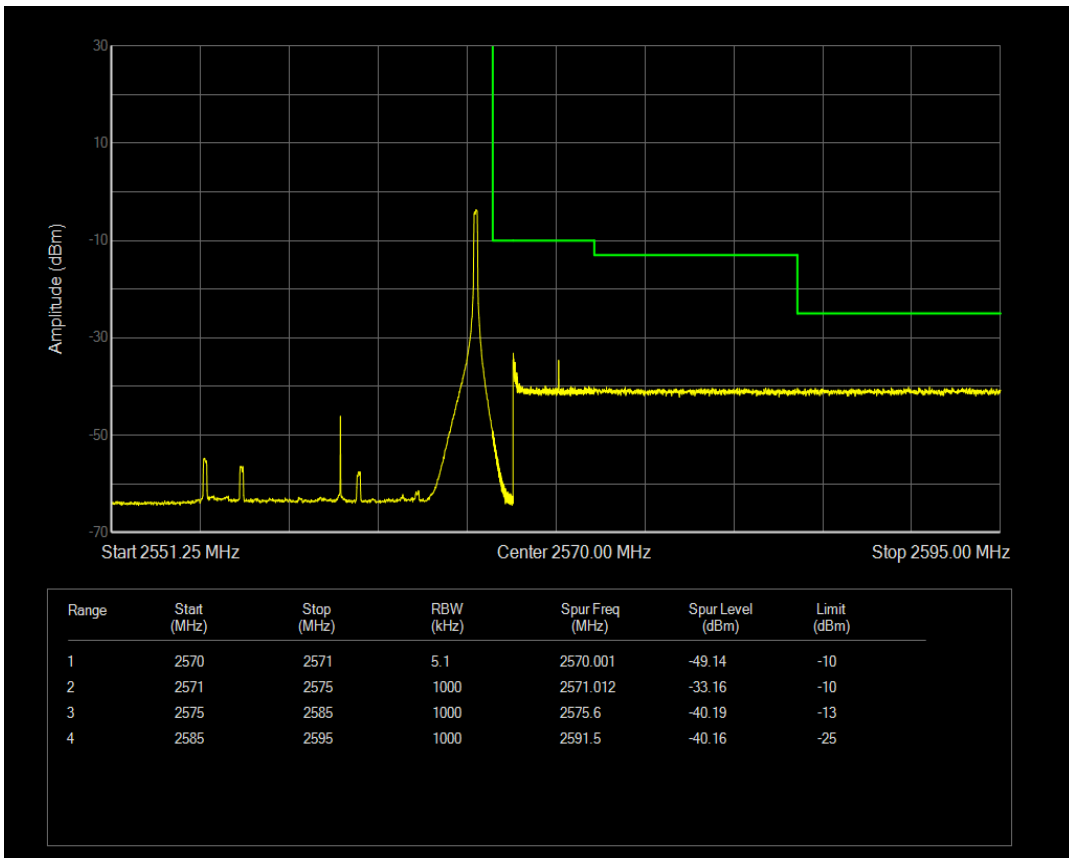

Band7 QPSK BW=15MHz Channel=21375 RB Size=1 Position=#Max

Band7 QAM16 BW=15MHz Channel=21375 RB Size=1 Position=#Max