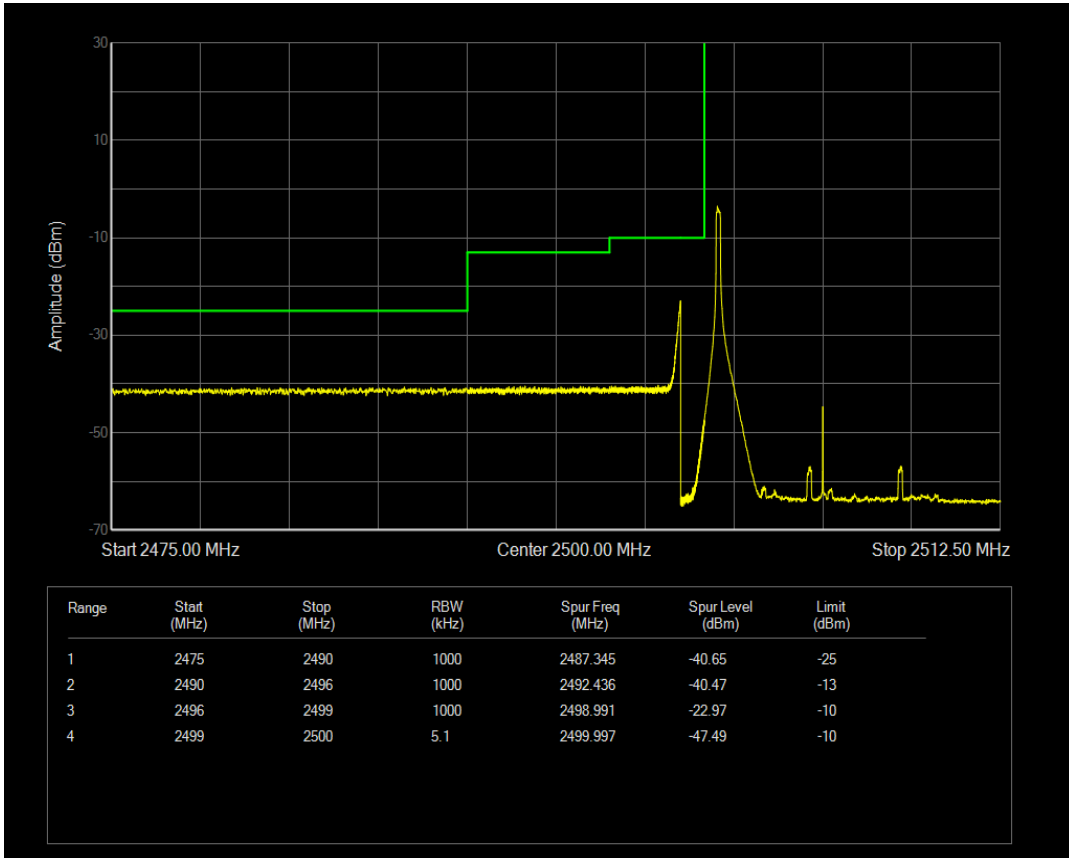

Band7 QAM16 BW=5MHz Channel=21425 RB Size=1 Position=#Max

Band7 QAM16 BW=5MHz Channel=21425 RB Size=25 Position=#0

Band7 QPSK BW=10MHz Channel=20800 RB Size=1 Position=#Max

Band7 QPSK BW=10MHz Channel=20800 RB Size=1 Position=#0

Band7 QPSK BW=10MHz Channel=20800 RB Size=50 Position=#0

Band7 QAM16 BW=10MHz Channel=20800 RB Size=1 Position=#0

Band7 QAM16 BW=10MHz Channel=20800 RB Size=1 Position=#Max

Band7 QAM16 BW=10MHz Channel=20800 RB Size=50 Position=#0