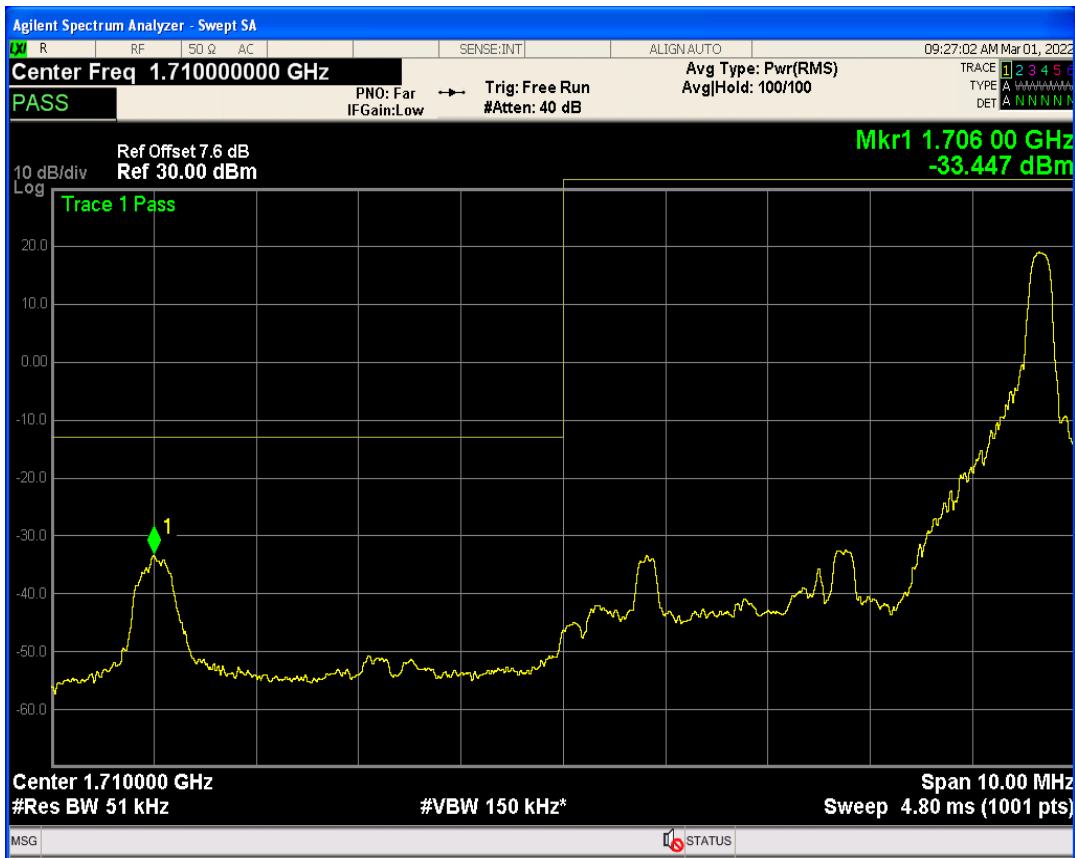

Band66 QAM16 BW=5MHz Channel=131997 RB Size=1 Position=#Max

Band66 QAM16 BW=5MHz Channel=131997 RB Size=25 Position=#0