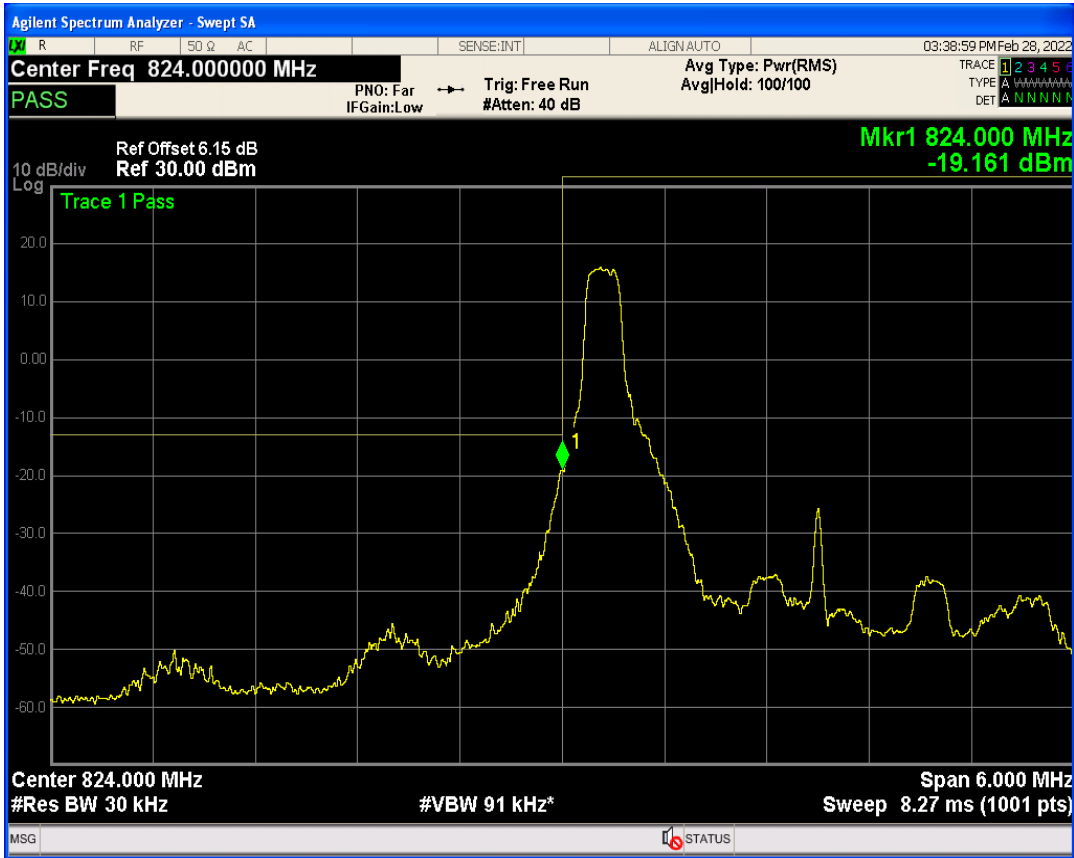

Band5 QAM16 BW=3MHz Channel=20415 RB Size=1 Position=#0

Band5 QAM16 BW=3MHz Channel=20415 RB Size=1 Position=#Max