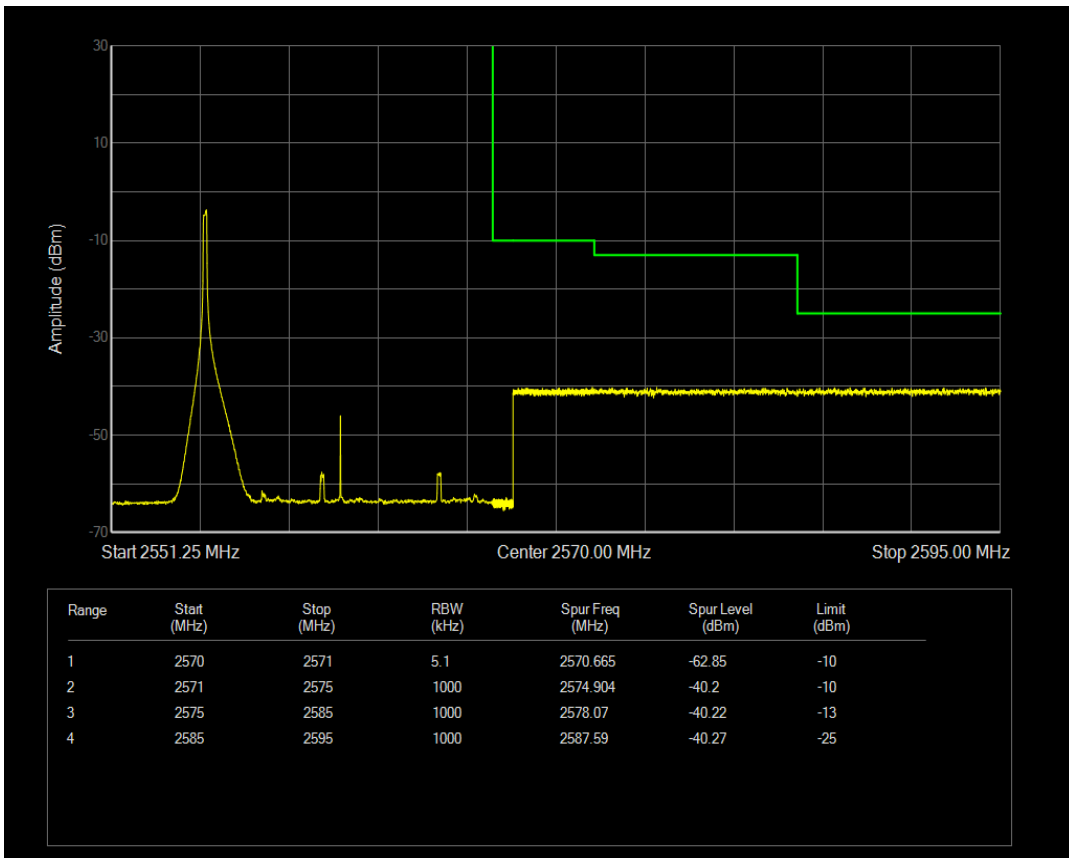

Band7 QPSK BW=10MHz Channel=21400 RB Size=1 Position=#0

Band7 QPSK BW=10MHz Channel=21400 RB Size=1 Position=#Max

Band7 QPSK BW=10MHz Channel=21400 RB Size=50 Position=#0

Band7 QAM16 BW=10MHz Channel=21400 RB Size=1 Position=#0

Band7 QAM16 BW=10MHz Channel=21400 RB Size=1 Position=#Max

Band7 QAM16 BW=10MHz Channel=21400 RB Size=50 Position=#0

Band7 QAM16 BW=15MHz Channel=20825 RB Size=1 Position=#Max

Band7 QAM16 BW=15MHz Channel=20825 RB Size=1 Position=#0

Band7 QPSK BW=15MHz Channel=20825 RB Size=75 Position=#0

Band7 QPSK BW=15MHz Channel=20825 RB Size=1 Position=#Max

Band7 QPSK BW=15MHz Channel=21375 RB Size=1 Position=#0

Band7 QPSK BW=15MHz Channel=21375 RB Size=75 Position=#0