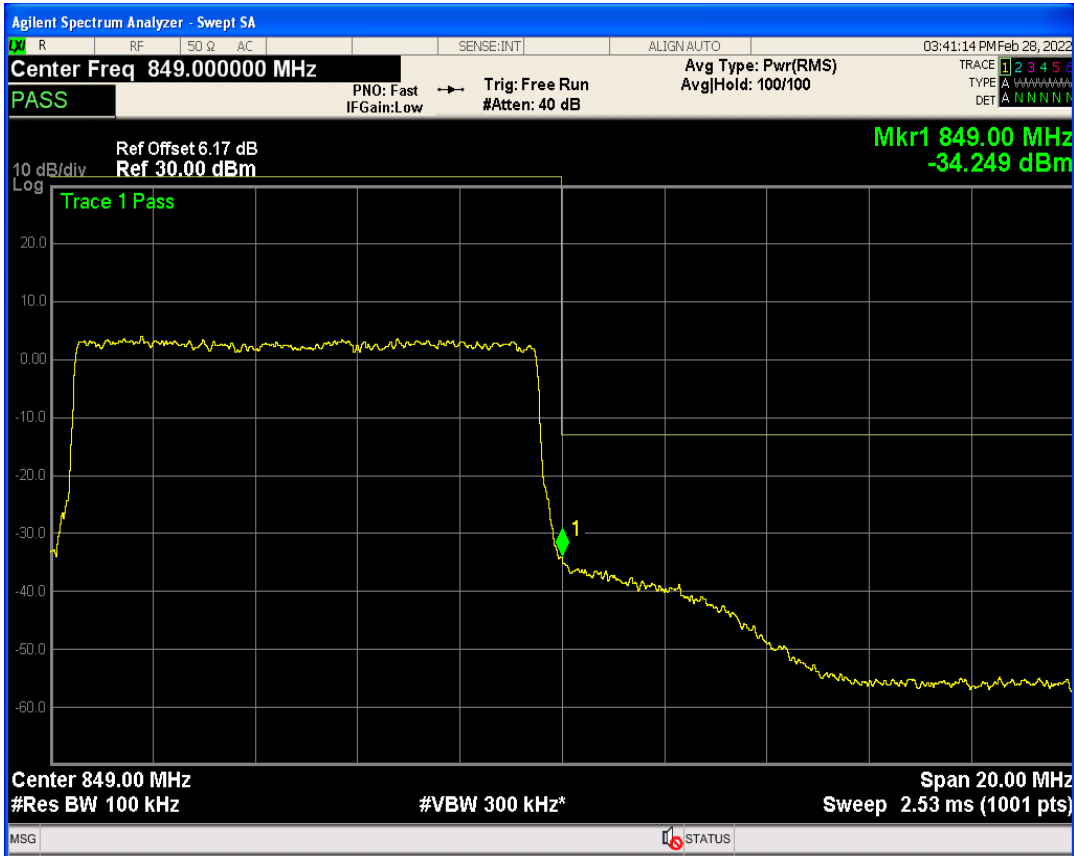

Band5 QAM16 BW=10MHz Channel=20600 RB Size=50 Position=#0

Band66 QPSK BW=1.4MHz Channel=131979 RB Size=1 Position=#0