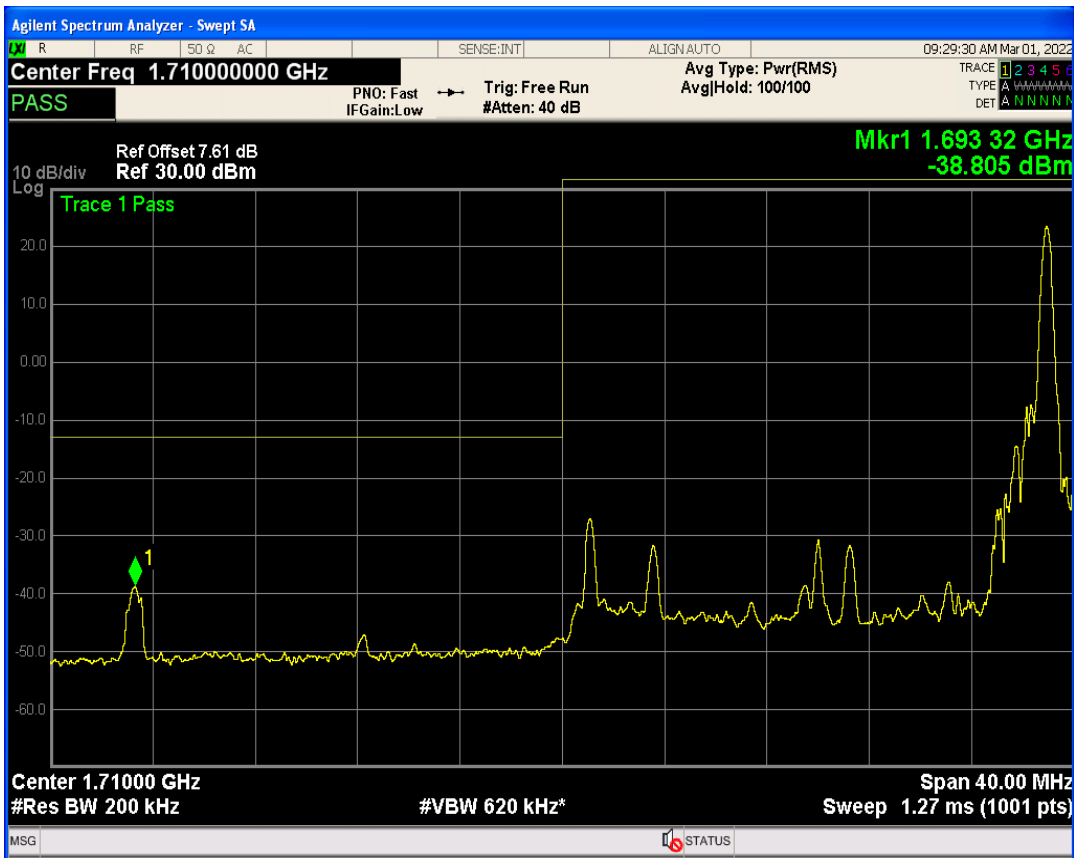

Band66 QAM16 BW=20MHz Channel=132072 RB Size=1 Position=#Max

Band66 QAM16 BW=20MHz Channel=132072 RB Size=100 Position=#0