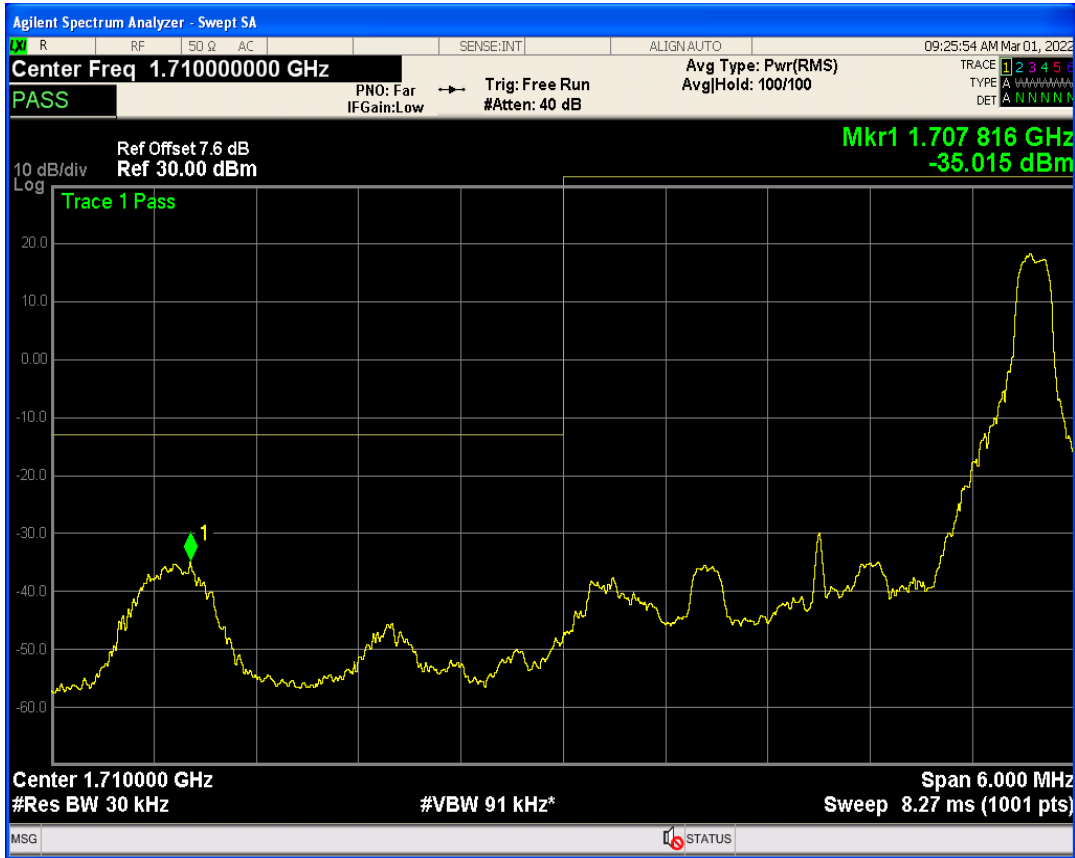

Band66 QAM16 BW=1.4MHz Channel=132665 RB Size=1 Position=#Max

Band66 QPSK BW=3MHz Channel=131987 RB Size=1 Position=#0

Band66 QAM16 BW=1.4MHz Channel=132665 RB Size=6 Position=#0

Band66 QPSK BW=3MHz Channel=131987 RB Size=1 Position=#Max