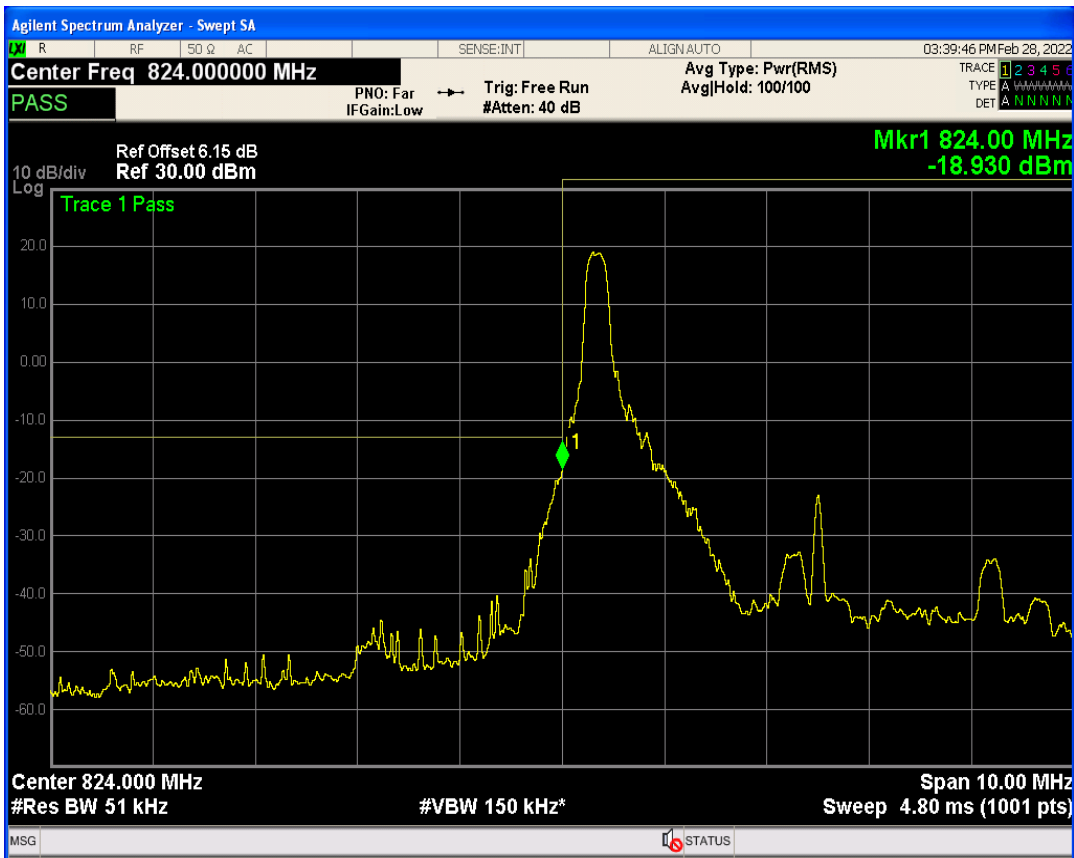

Band5 QPSK BW=5MHz Channel=20425 RB Size=1 Position=#0

Band5 QPSK BW=5MHz Channel=20425 RB Size=25 Position=#0