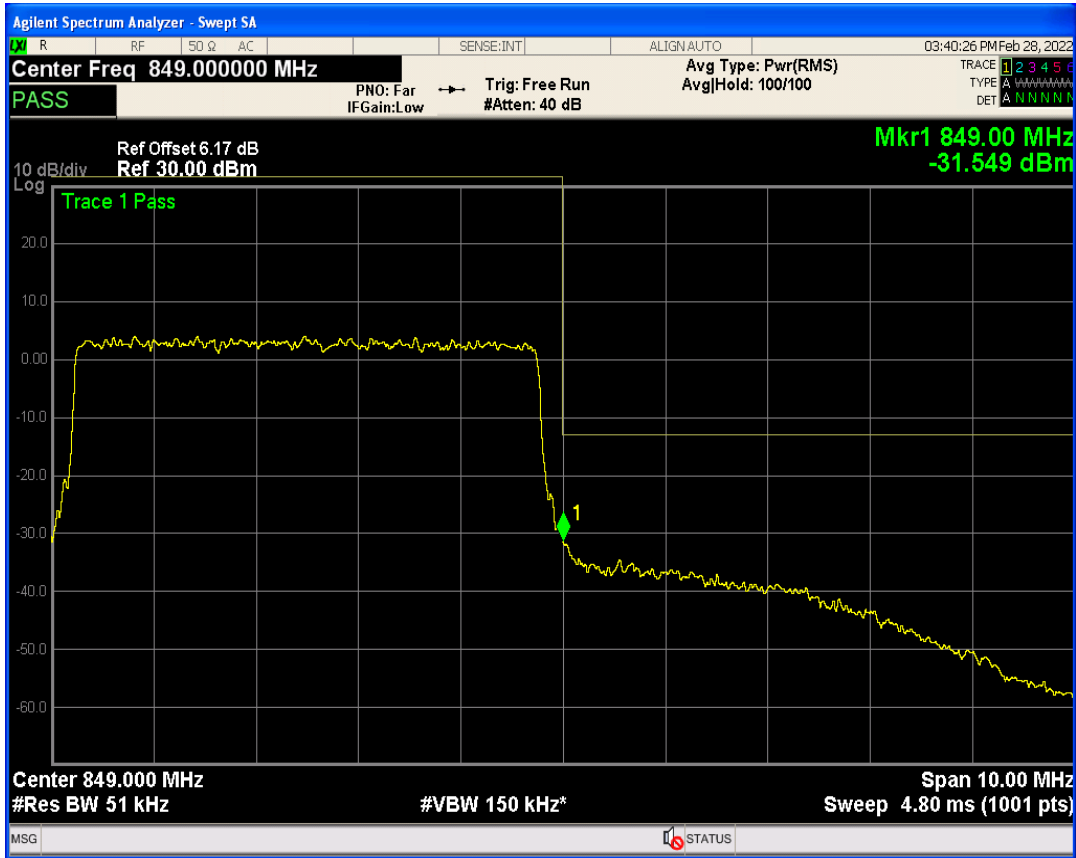

Band5 QAM16 BW=5MHz Channel=20625 RB Size=25 Position=#0

Band5 QPSK BW=10MHz Channel=20450 RB Size=1 Position=#0