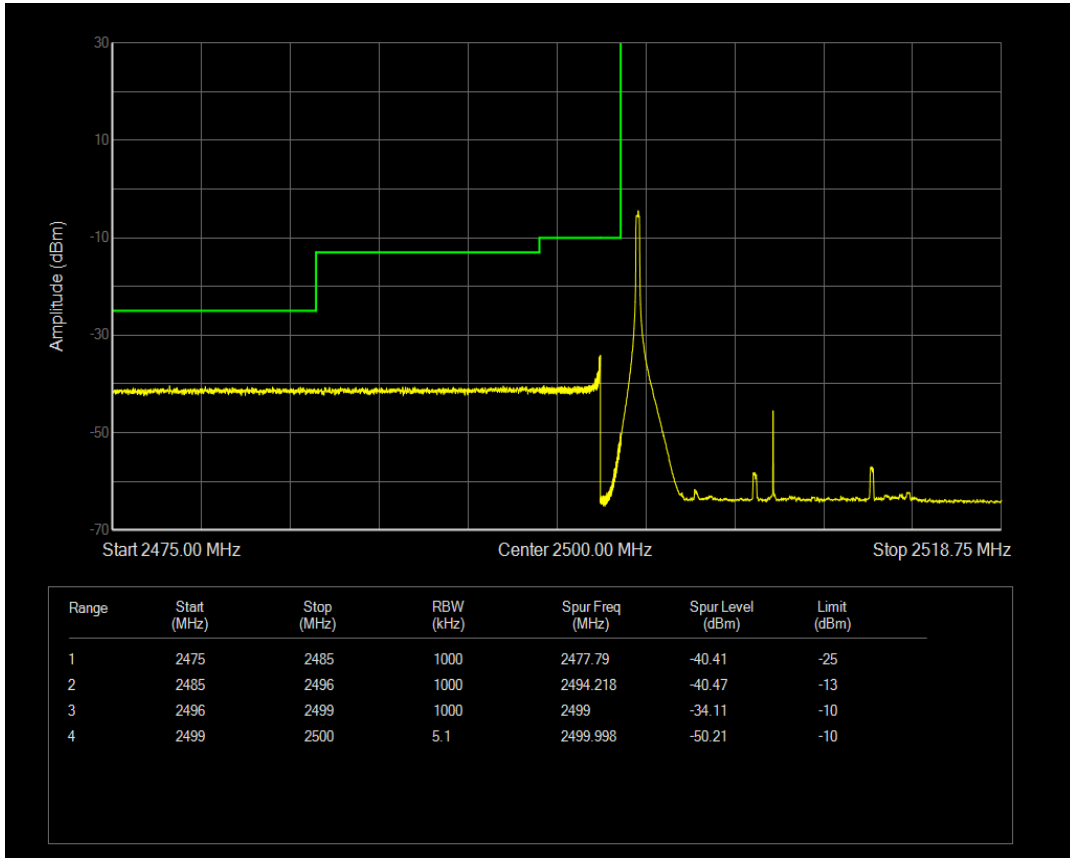

Band7 QAM16 BW=10MHz Channel=21400 RB Size=1 Position=#Max

Band7 QAM16 BW=10MHz Channel=21400 RB Size=50 Position=#0

Band7 QAM16 BW=15MHz Channel=20825 RB Size=1 Position=#Max

Band7 QAM16 BW=15MHz Channel=20825 RB Size=1 Position=#0