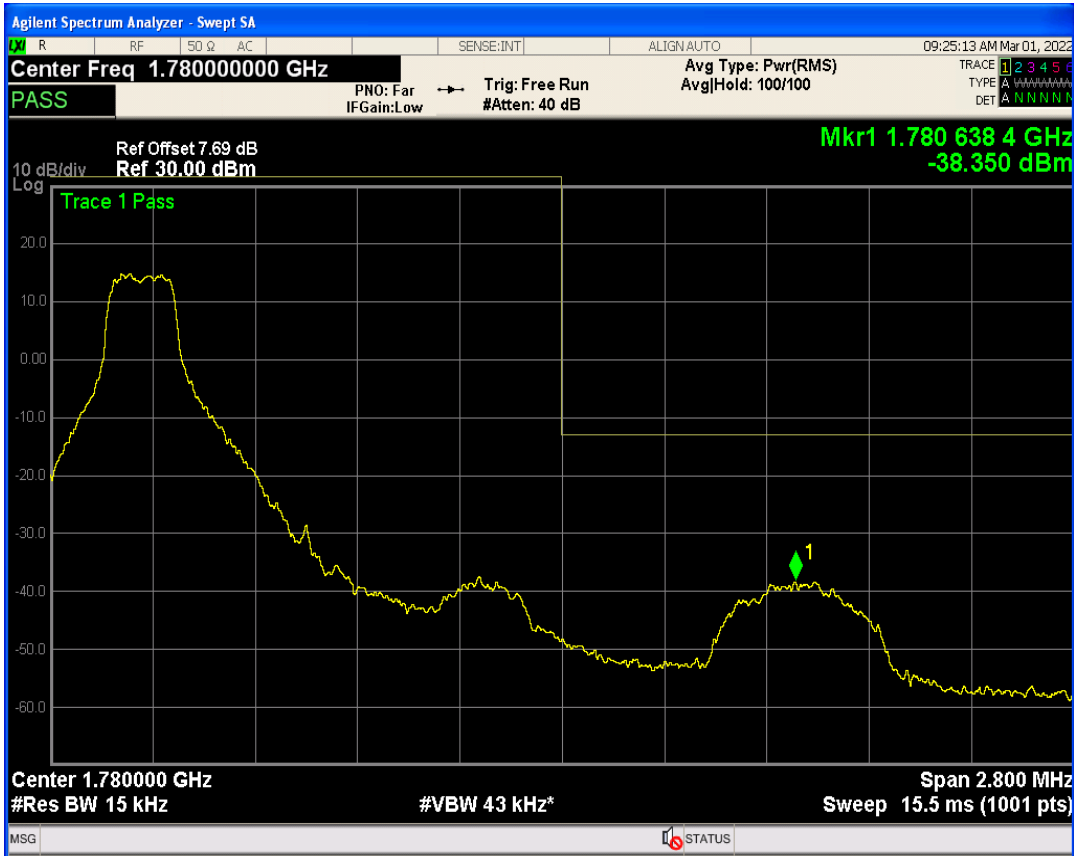

Band66 QAM16 BW=1.4MHz Channel=131979 RB Size=1 Position=#0

Band66 QPSK BW=1.4MHz Channel=131979 RB Size=6 Position=#0

Band66 QAM16 BW=1.4MHz Channel=131979 RB Size=1 Position=#Max

Band66 QPSK BW=1.4MHz Channel=132665 RB Size=1 Position=#0