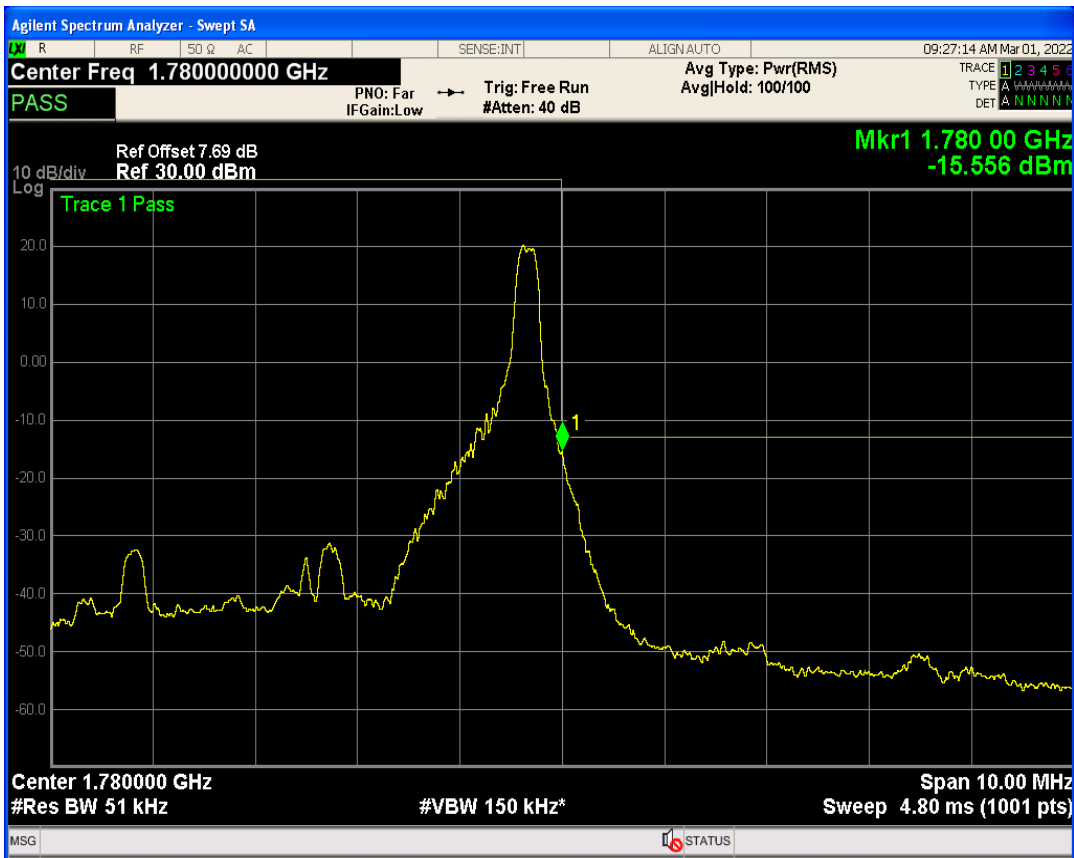

Band66 QPSK BW=5MHz Channel=132647 RB Size=1 Position=#Max

Band66 QAM16 BW=5MHz Channel=132647 RB Size=1 Position=#0