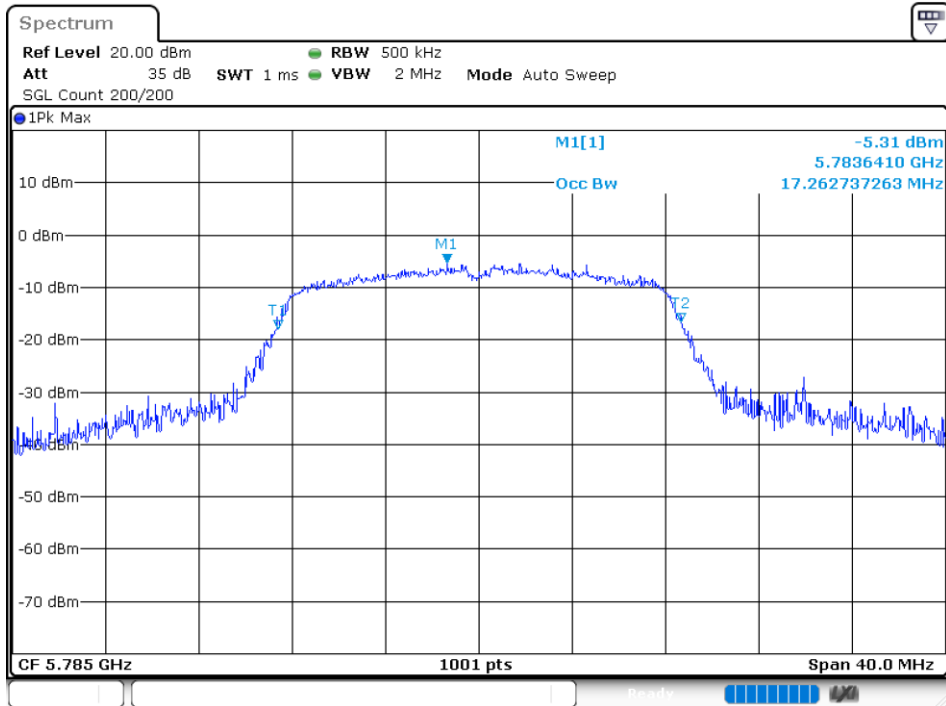

OBW NVNT 802.11a 5785MHz Ant1