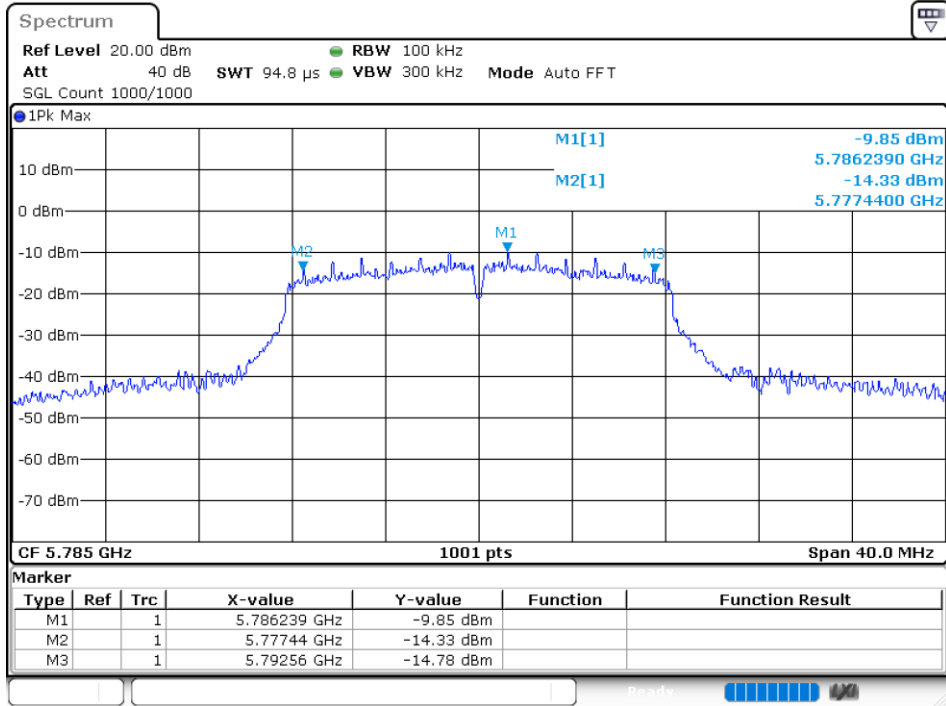

EBW NVNT 802.11a 5785MHz Ant1