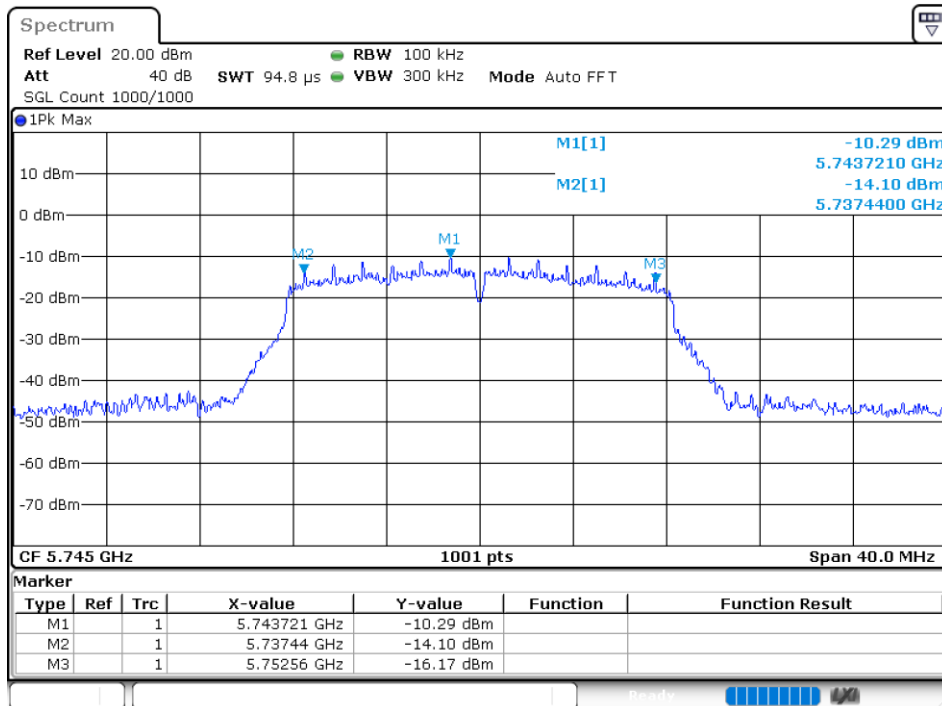

5.3 -6DB EMISSION BANDWIDTH

Condition	Mode	Frequency (MHz)	Antenna	-6 dB Bandwidth (MHz)	Limit -6 dB Bandwidth (MHz)	Verdict
NVNT	802.11a	5745	Ant 1	15.12	0.5	Pass
NVNT	802.11a	5785	Ant 1	15.12	0.5	Pass
NVNT	802.11a	5825	Ant 1	15.08	0.5	Pass
NVNT	802.11ac20	5745	Ant 1	15.12	0.5	Pass
NVNT	802.11ac20	5785	Ant 1	15.12	0.5	Pass
NVNT	802.11ac20	5825	Ant 1	15.12	0.5	Pass
NVNT	802.11ac40	5755	Ant 1	33.84	0.5	Pass
NVNT	802.11ac40	5795	Ant 1	35.12	0.5	Pass
NVNT	802.11ac80	5775	Ant 1	75.2	0.5	Pass
NVNT	802.11n(HT20)	5745	Ant 1	15.68	0.5	Pass
NVNT	802.11n(HT20)	5785	Ant 1	15.44	0.5	Pass
NVNT	802.11n(HT20)	5825	Ant 1	15.12	0.5	Pass
NVNT	802.11n(HT40)	5755	Ant 1	35.04	0.5	Pass
NVNT	802.11n(HT40)	5795	Ant 1	35.04	0.5	Pass

EBW NVNT 802.11a 5745MHz Ant1