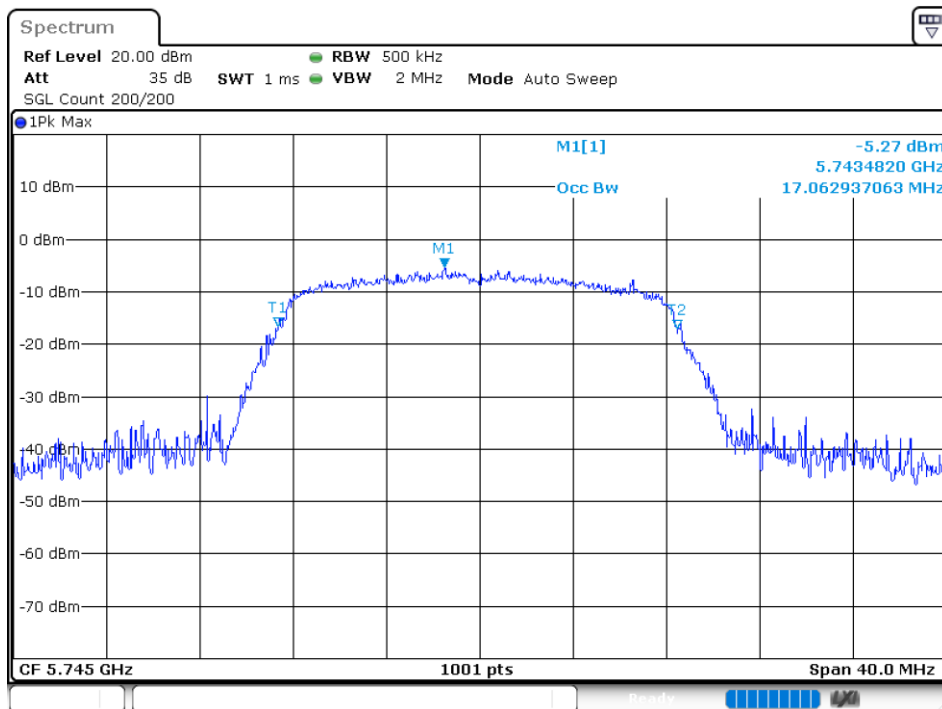

5.4 OCCUPIED CHANNEL BANDWIDTH

Condition	Mode	Frequency (MHz)	Antenna	99% OBW (MHz)	-26 dB Bandwidth (MHz)	Limit -26 dB Bandwidth (MHz)	Verdict
NVNT	802.11a	5745	Ant 1	17.0629	19.48	0.5	Pass
NVNT	802.11a	5785	Ant 1	17.2627	24.16	0.5	Pass
NVNT	802.11a	5825	Ant 1	17.0629	19.4	0.5	Pass
NVNT	802.11ac20	5745	Ant 1	18.3017	20.12	0.5	Pass
NVNT	802.11ac20	5785	Ant 1	18.1019	20.44	0.5	Pass
NVNT	802.11ac20	5825	Ant 1	18.3017	20.28	0.5	Pass
NVNT	802.11ac40	5755	Ant 1	36.2837	40.96	0.5	Pass
NVNT	802.11ac40	5795	Ant 1	36.5235	41.12	0.5	Pass
NVNT	802.11ac80	5775	Ant 1	76.8831	81.6	0.5	Pass
NVNT	802.11n(HT20)	5745	Ant 1	18.1419	20.12	0.5	Pass
NVNT	802.11n(HT20)	5785	Ant 1	17.8621	22	0.5	Pass
NVNT	802.11n(HT20)	5825	Ant 1	18.5015	20.16	0.5	Pass
NVNT	802.11n(HT40)	5755	Ant 1	37.4026	40.88	0.5	Pass
NVNT	802.11n(HT40)	5795	Ant 1	36.6833	41.84	0.5	Pass

OBW NVNT 802.11a 5745MHz Ant1