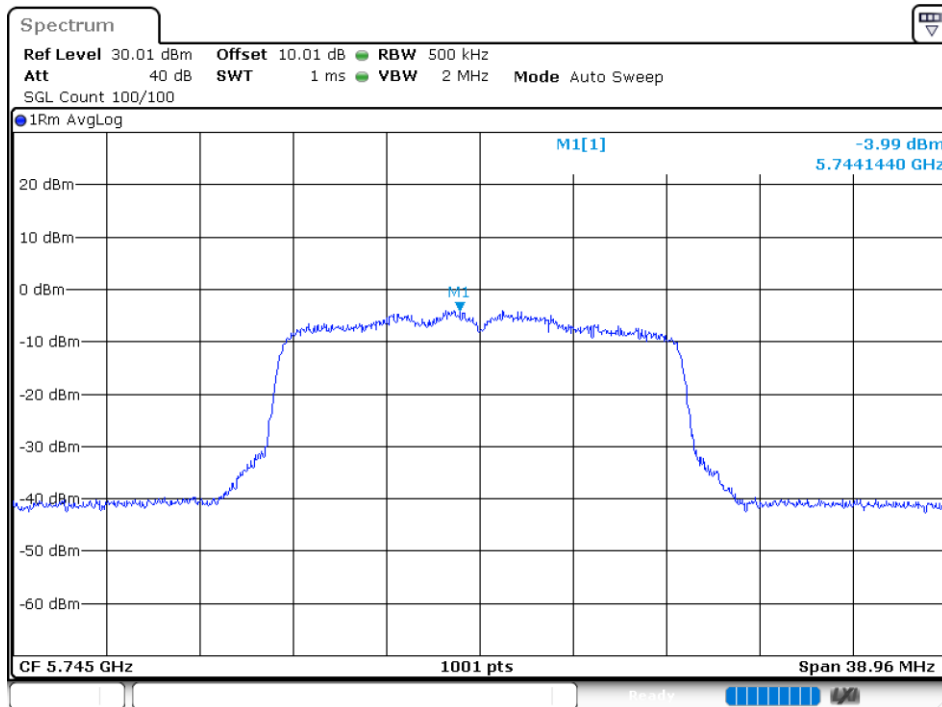

5.5 MAXIMUM POWER SPECTRAL DENSITY LEVEL

Condition	Mode	Frequency (MHz)	Antenna	Max PSD (dBm)	Limit (dBm)	Verdict
NVNT	802.11a	5745	Ant 1	-3.989	30	Pass
NVNT	802.11a	5785	Ant 1	-3.645	30	Pass
NVNT	802.11a	5825	Ant 1	-4.522	30	Pass
NVNT	802.11ac20	5745	Ant 1	-6.563	30	Pass
NVNT	802.11ac20	5785	Ant 1	-7.122	30	Pass
NVNT	802.11ac20	5825	Ant 1	-6.714	30	Pass
NVNT	802.11ac40	5755	Ant 1	-10.615	30	Pass
NVNT	802.11ac40	5795	Ant 1	-10.171	30	Pass
NVNT	802.11ac80	5775	Ant 1	-15.534	30	Pass
NVNT	802.11n(HT20)	5745	Ant 1	-6.167	30	Pass
NVNT	802.11n(HT20)	5785	Ant 1	-5.797	30	Pass
NVNT	802.11n(HT20)	5825	Ant 1	-5.929	30	Pass
NVNT	802.11n(HT40)	5755	Ant 1	-10.586	30	Pass
NVNT	802.11n(HT40)	5795	Ant 1	-11.173	30	Pass

PSD NVNT 802.11a 5745MHz Ant1