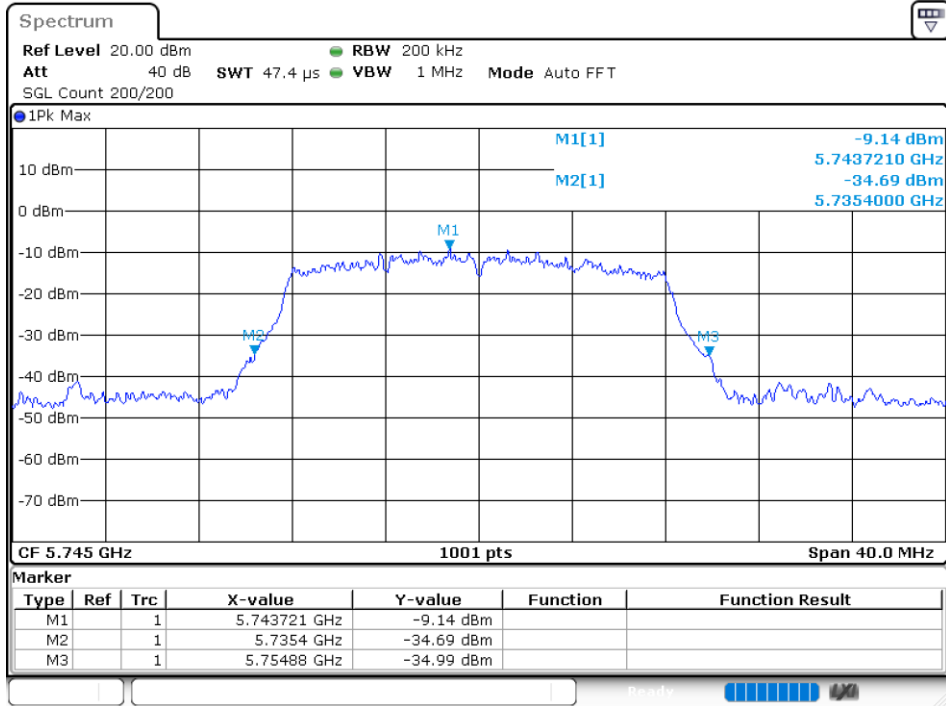

-26 dB BW NVNT 802.11a 5745MHz Ant1