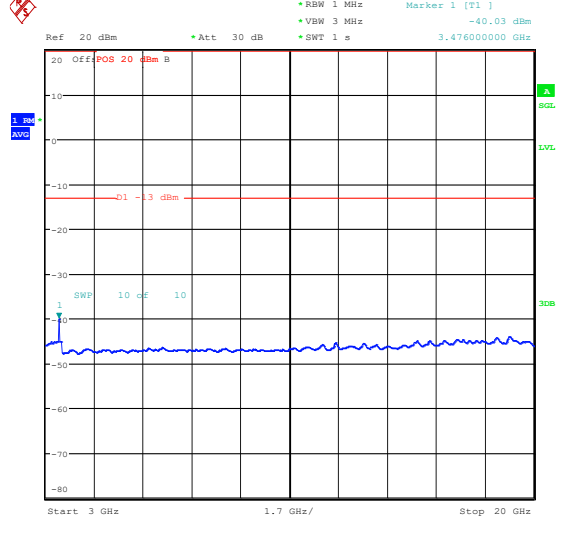

Band66_10MHz_16QAM_132322_1RB#0_30-100_0_30-1000