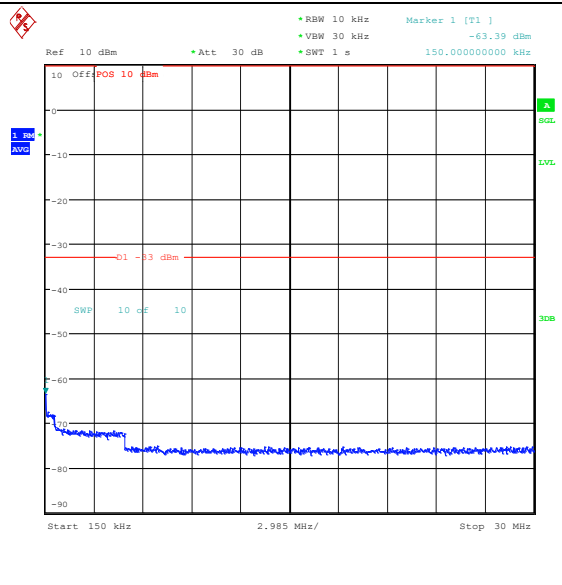

Band66_3MHz_16QAM_132322_1RB#0_3000~20
000_3000~20000