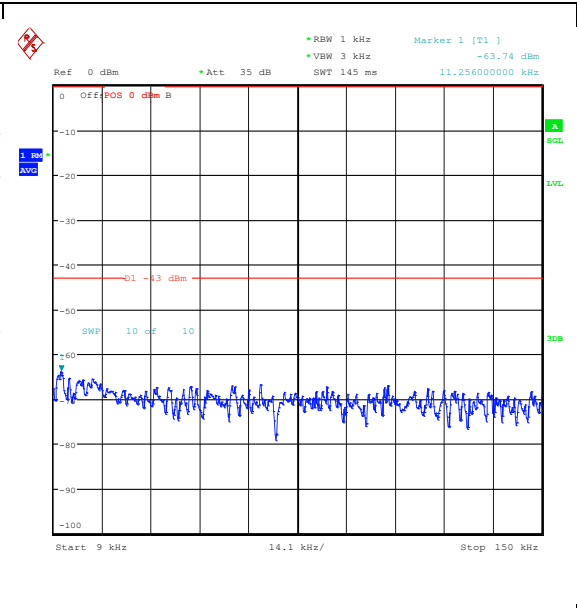

Band66_20MHz_QPSK_132572_1RB#0_1000~3000_00_1000~3000