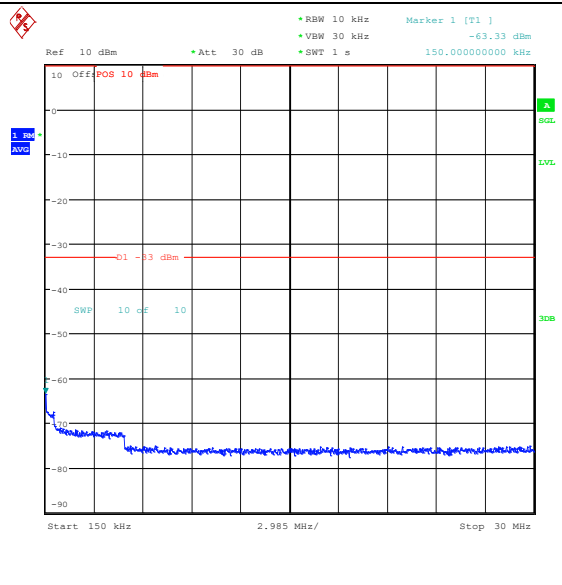

Band66_20MHz_16QAM_132322_1RB#0_3000~20000_0000_3000~20000