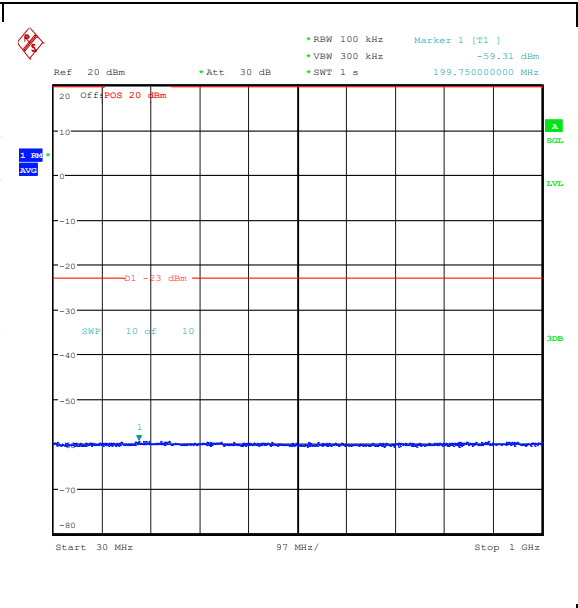

Band66_5MHz_16QAM_131997_1RB#0_0.009~0.15_0.009~0.15