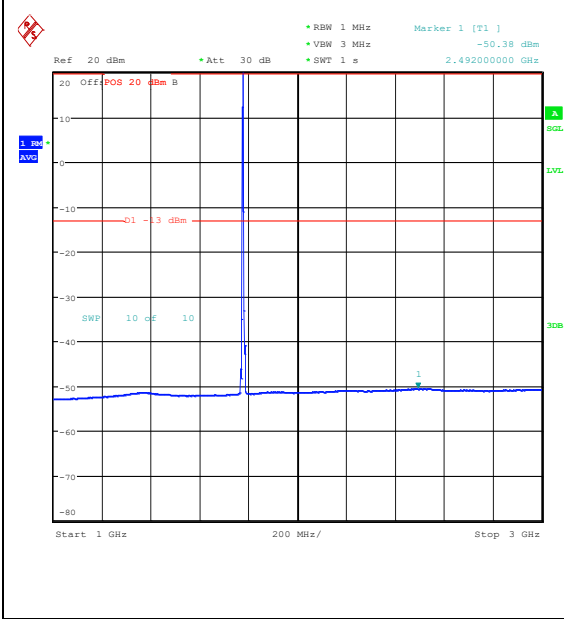

Band66_5MHz_16QAM_132647_1RB#0_0.15~3
0_0.15~30