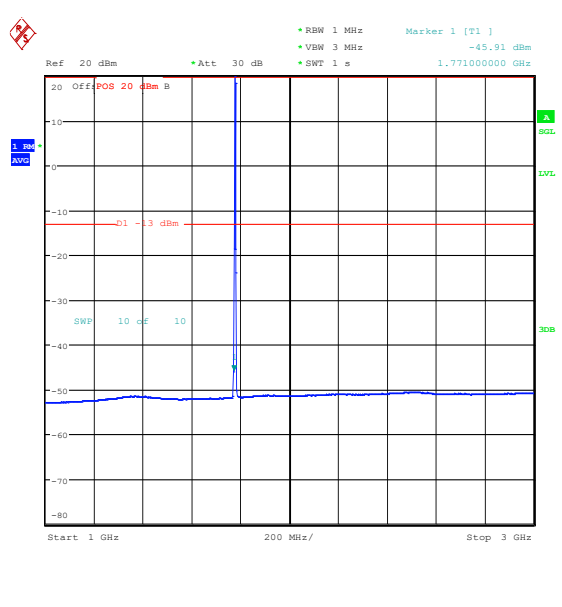

Band66_3MHz_QPSK_132657_1RB#0_0.15~30_0.15~30