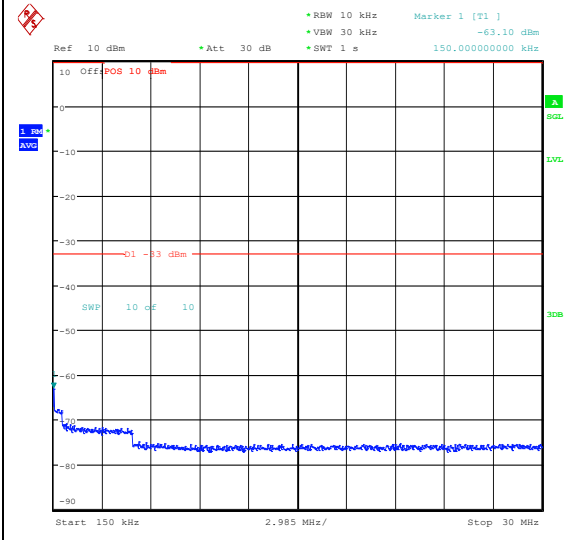

Band66_15MHz_QPSK_132322_1RB#0_3000~20000