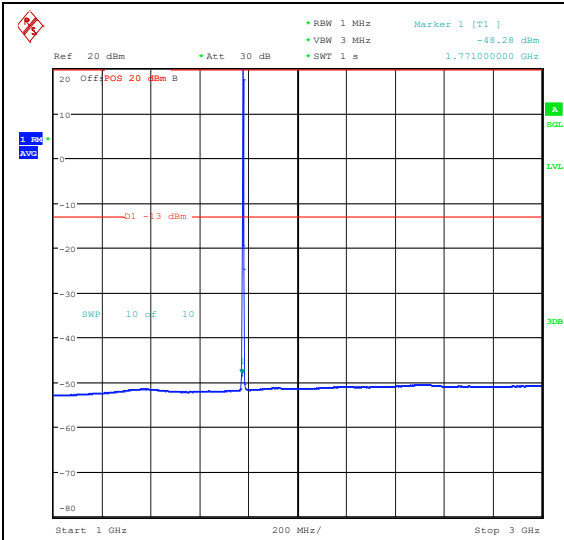

Band66\_3MHz\_QPSK\_132657\_1RB#0\_3000~20000\_3000~20000

Band66\_3MHz\_16QAM\_132657\_1RB#0\_0.009~0.15\_0.009~0.15

Band66\_3MHz\_16QAM\_132657\_1RB#0\_0.15~30\_0.15~30

Band66\_3MHz\_16QAM\_132657\_1RB#0\_30~1000\_30~1000