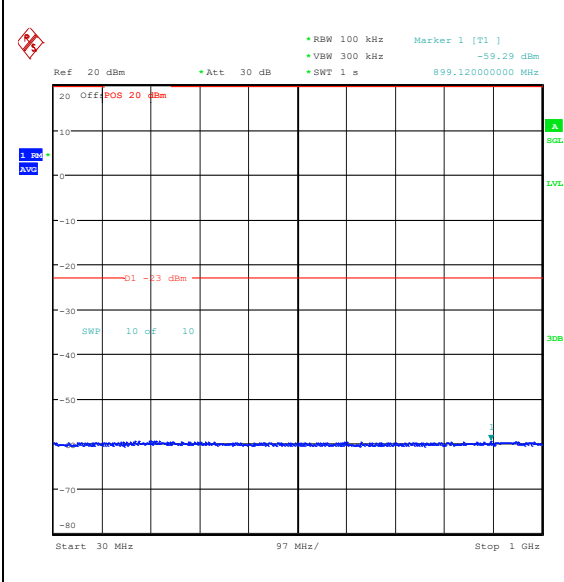

Band66_5MHz_QPSK_132322_1RB#0_0.009~0.15_0.009~0.15