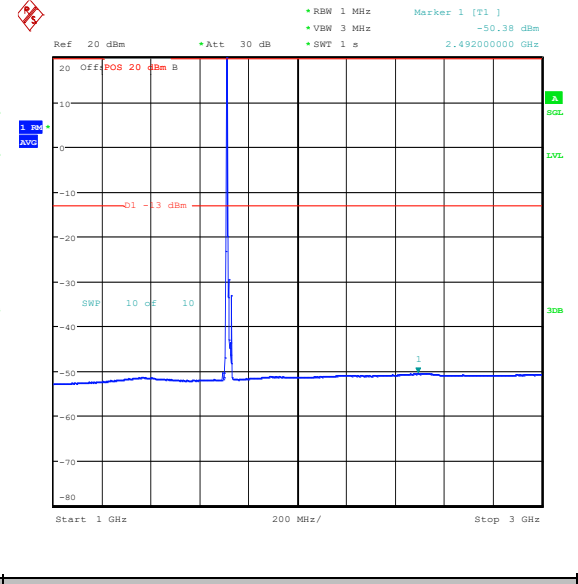

Band66_10MHz_QPSK_132022_1RB#0_0.15~30_0.15~30