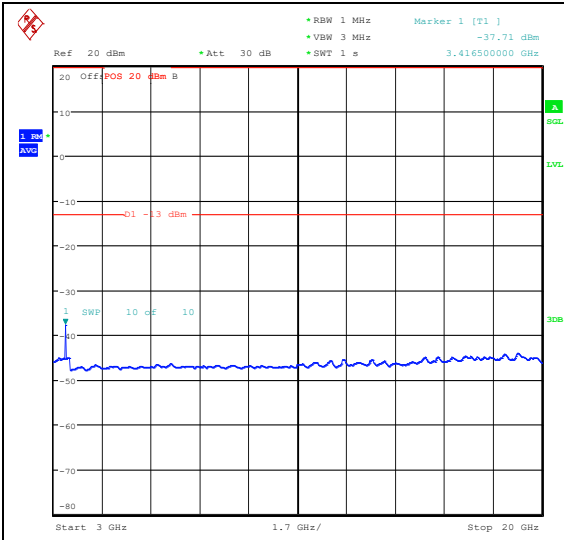

Band66_20MHz_QPSK_132072_1RB#0_30~100_0_30~1000