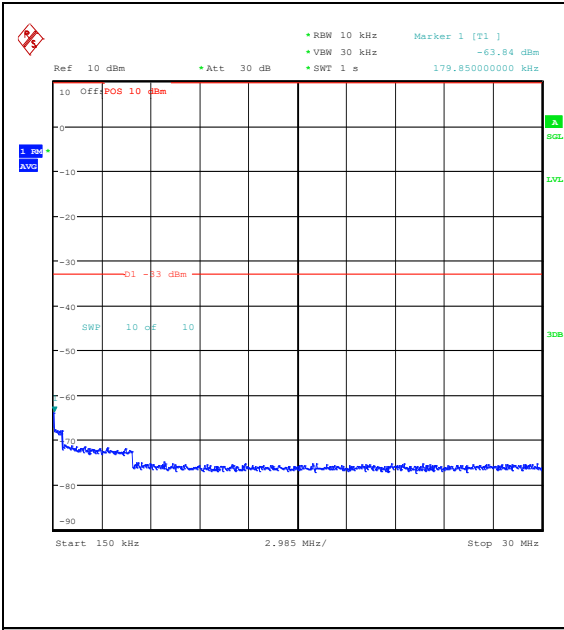

Band66\_5MHz\_QPSK\_132647\_1RB#0\_30~1000\_30~1000

Band66\_5MHz\_QPSK\_132647\_1RB#0\_1000~3000\_0\_1000~3000

Band66\_5MHz\_QPSK\_132647\_1RB#0\_3000~20000\_000\_3000~20000

Band66\_5MHz\_16QAM\_132647\_1RB#0\_0.009~0.15\_000\_3000~20000