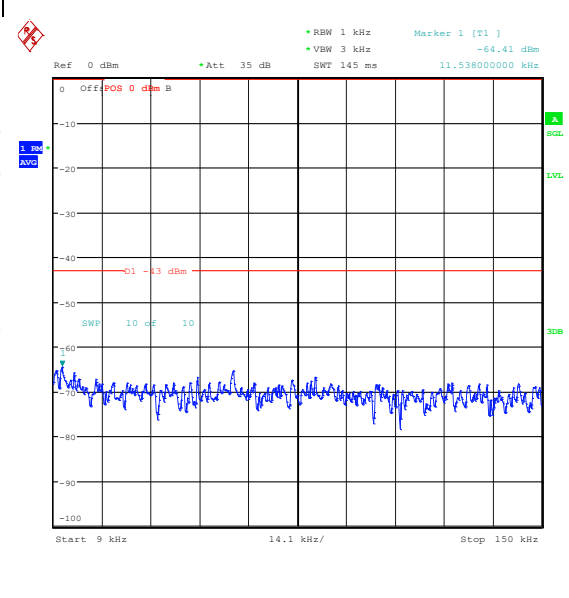

Band66_5MHz_QPSK_131997_1RB#0_1000~3000_0_1000~3000