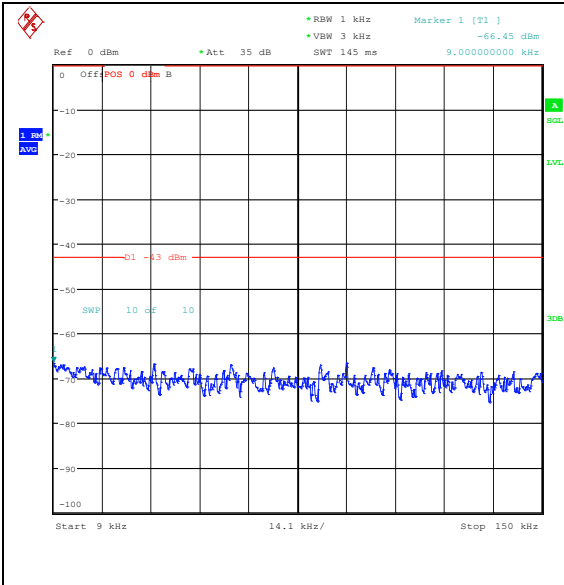

Band66_3MHz_16QAM_132322_1RB#0_1000~3
000_1000~3000