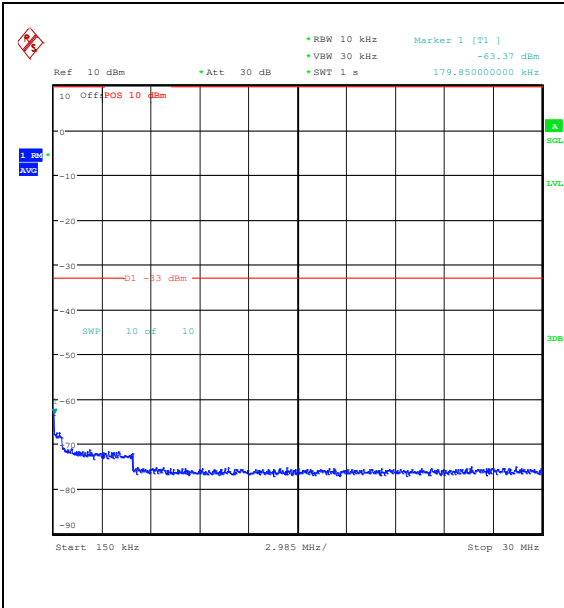

Band66_15MHz_QPSK_132047_1RB#0_3000~20000
0000_3000~20000