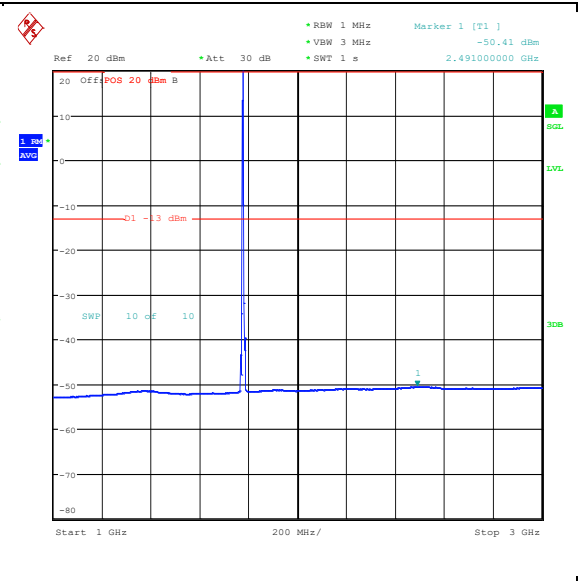

Band66_5MHz_QPSK_132647_1RB#0_0.15~30_0.15~30