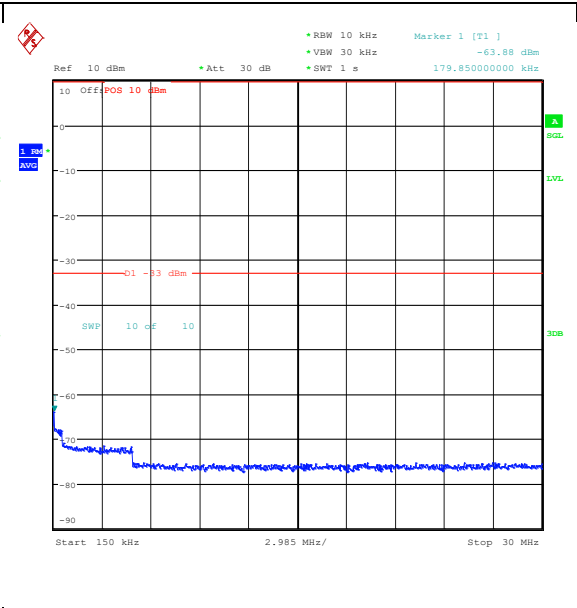

Band66\_15MHz\_16QAM\_132597\_1RB#0\_30~1000\_0\_30~1000

Band66\_15MHz\_16QAM\_132597\_1RB#0\_1000~3000\_1000~3000

Band66\_15MHz\_16QAM\_132597\_1RB#0\_3000~20000\_0000\_3000~20000

Band66\_20MHz\_QPSK\_132072\_1RB#0\_0.009~0.15\_0.009~0.15