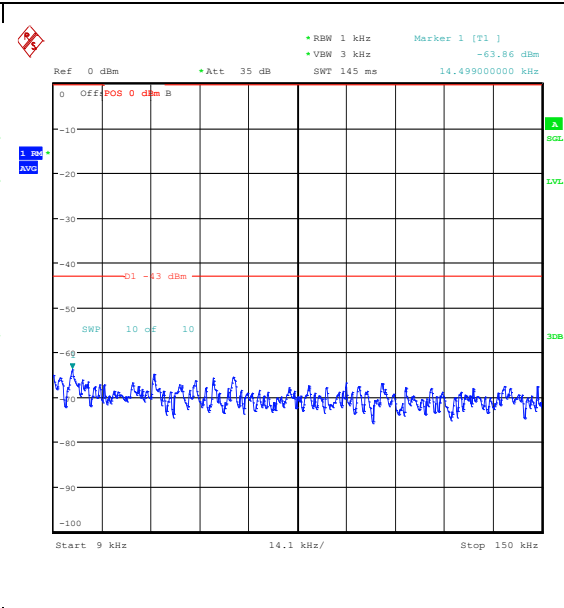

Band66_3MHz_QPSK_132657_1RB#0_1000~3000_0_1000~3000