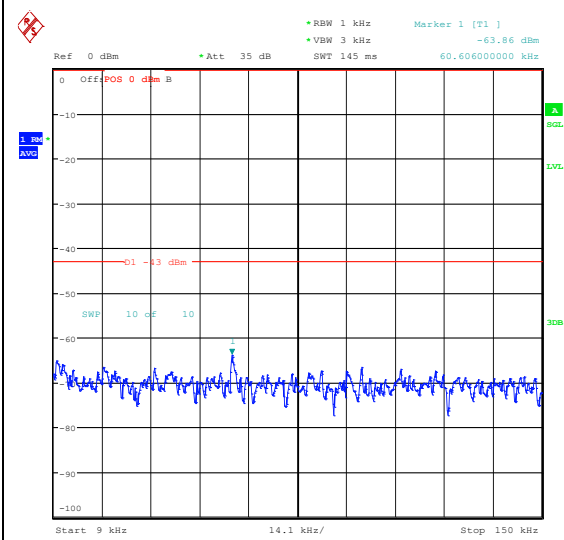

Band66_3MHz_16QAM_132657_1RB#0_1000~3000_1000~3000