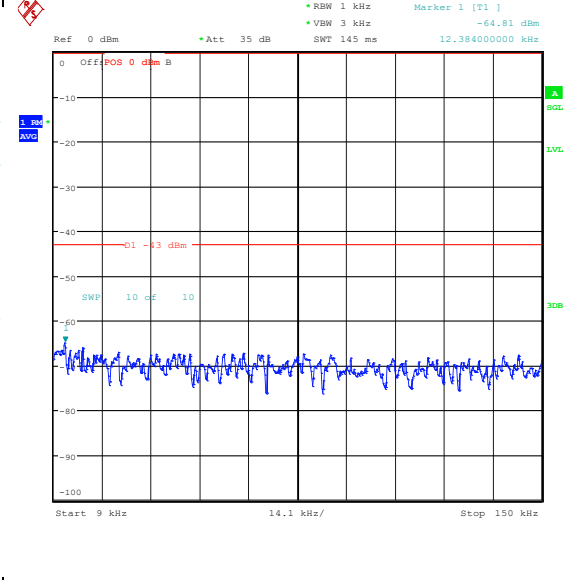

Band66_5MHz_QPSK_132647_1RB#0_1000~3000_0_1000~3000