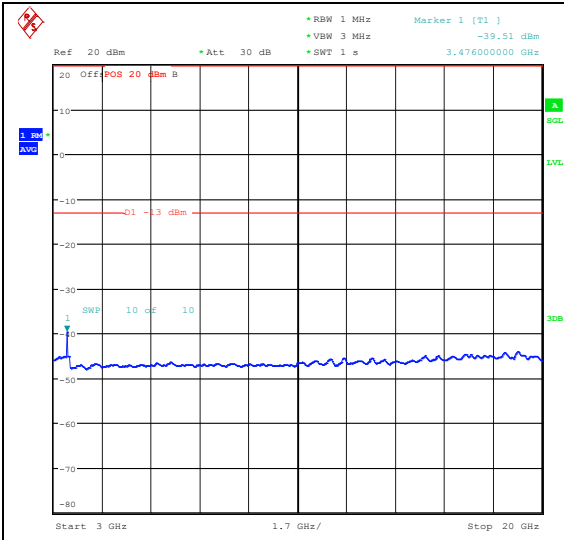

Band66_15MHz_QPSK_132322_1RB#0_30~100_0_30~1000