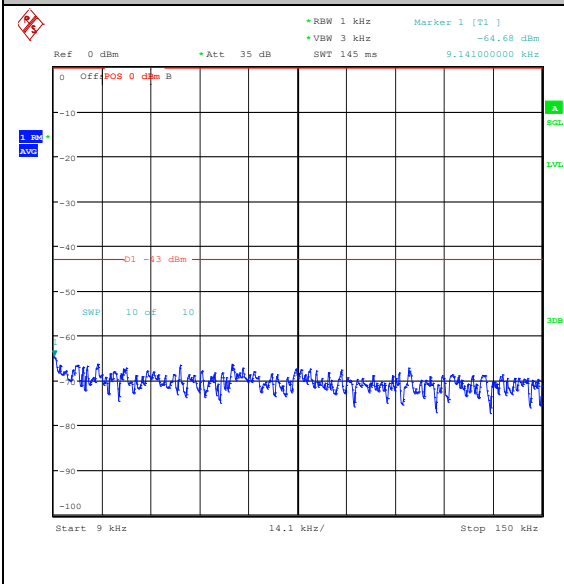

Band66_15MHz_16QAM_132322_1RB#0_1000~3000_1000~3000