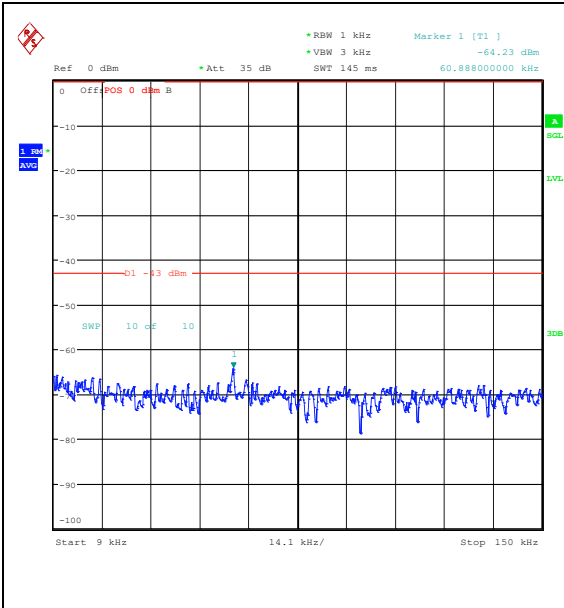

Band66\_5MHz\_16QAM\_132647\_1RB#0\_0.15~3  
0\_0.15~30

Band66\_5MHz\_16QAM\_132647\_1RB#0\_30~1000  
\_30~1000

Band66\_5MHz\_16QAM\_132647\_1RB#0\_1000~3  
000\_1000~3000

Band66\_5MHz\_16QAM\_132647\_1RB#0\_3000~20  
000\_3000~20000