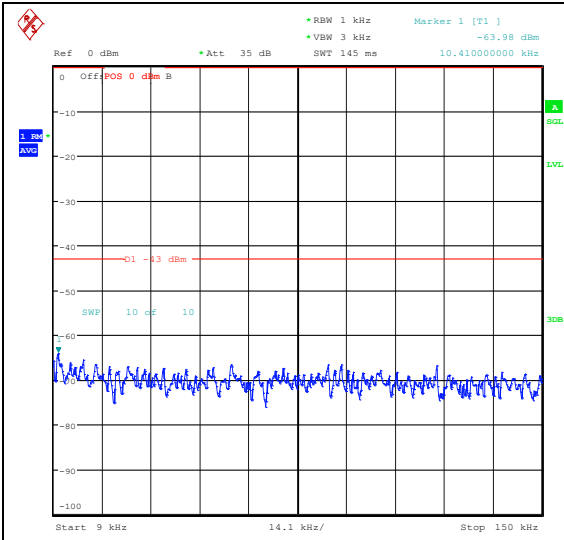

Band66_10MHz_16QAM_132322_1RB#0_1000-3000_1000-3000