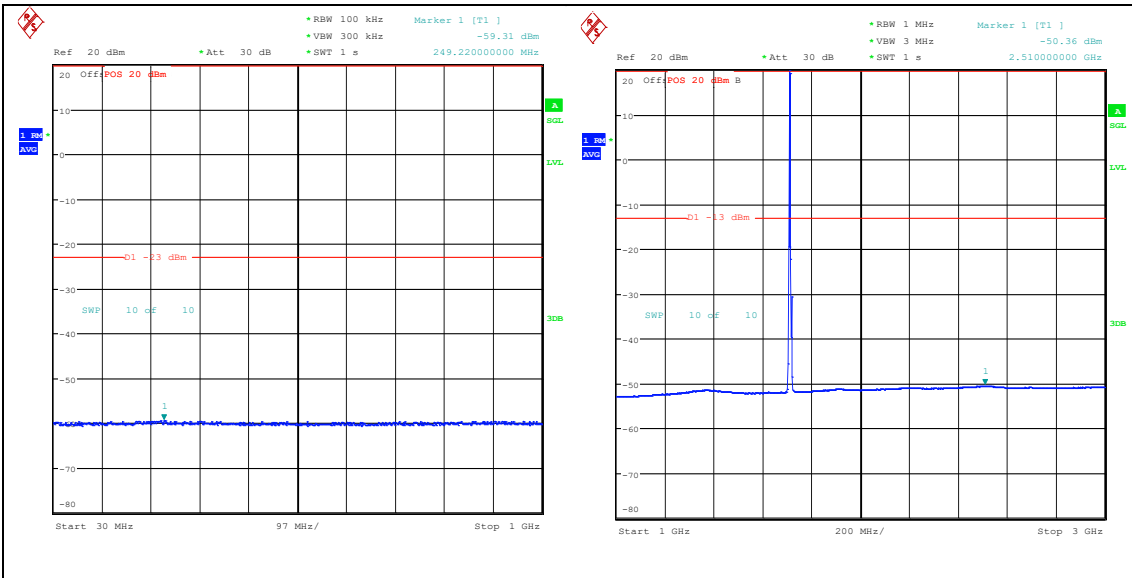

Band66\_3MHz\_16QAM\_132657\_1RB#0\_1000~3000\_1000~3000

Band66\_3MHz\_16QAM\_132657\_1RB#0\_3000~20000\_3000~20000

Band66\_5MHz\_QPSK\_131997\_1RB#0\_0.009~0.15\_0.009~0.15

Band66\_5MHz\_QPSK\_131997\_1RB#0\_0.15~30\_0.15~30