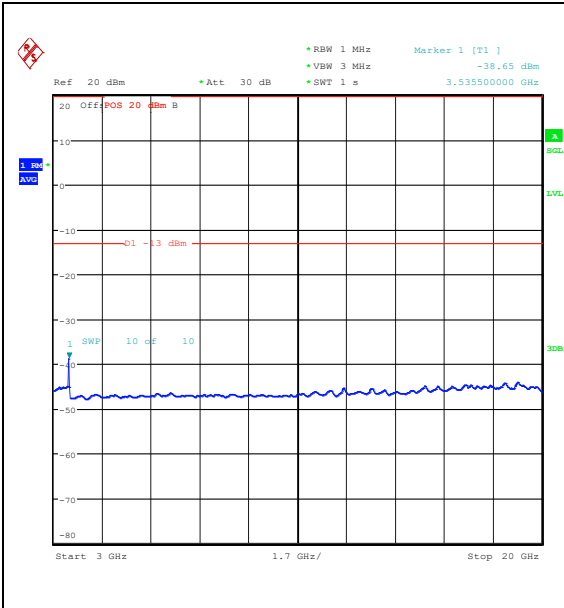

Band66_10MHz_QPSK_132622_1RB#0_30~1000_0_30~1000