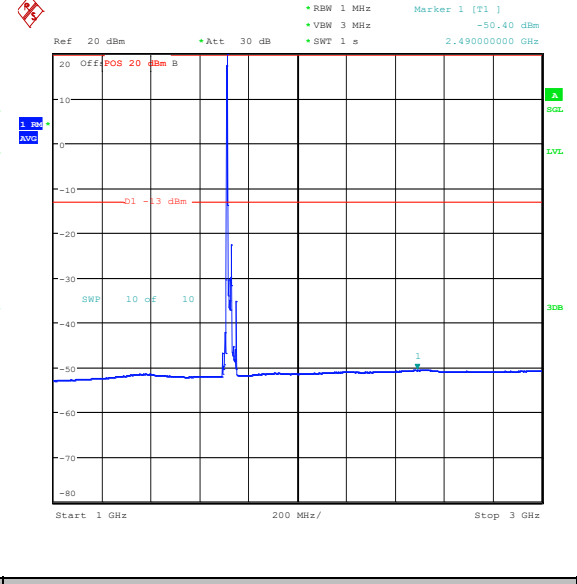

Band66_20MHz_QPSK_132072_1RB#0_0.15~30_0.15~30