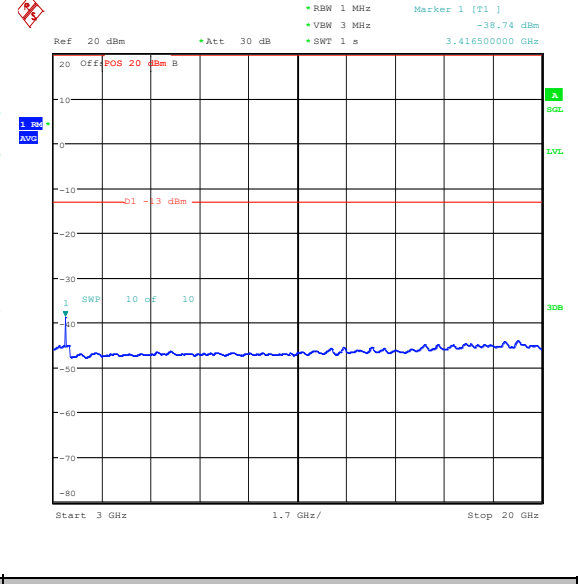

Band66_5MHz_16QAM_131997_1RB#0_30~1000
_30~1000