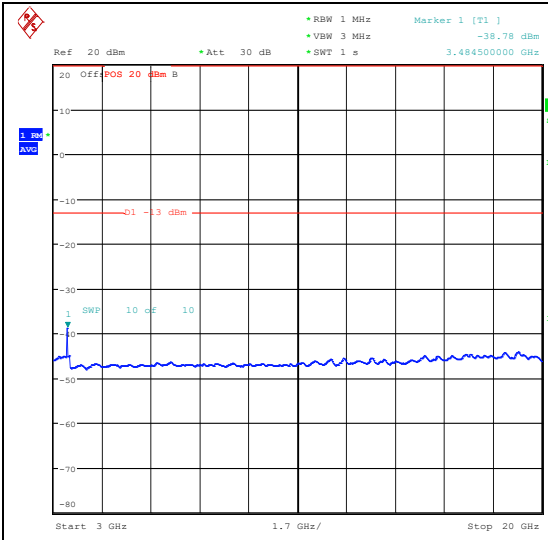

Band66\_5MHz\_QPSK\_132322\_1RB#0\_0.009~0.15\_0.009~0.15

Band66\_5MHz\_QPSK\_132322\_1RB#0\_0.15~30\_0.15~30

Band66\_5MHz\_QPSK\_132322\_1RB#0\_30~1000\_30~1000

Band66\_5MHz\_QPSK\_132322\_1RB#0\_1000~3000\_0\_1000~3000