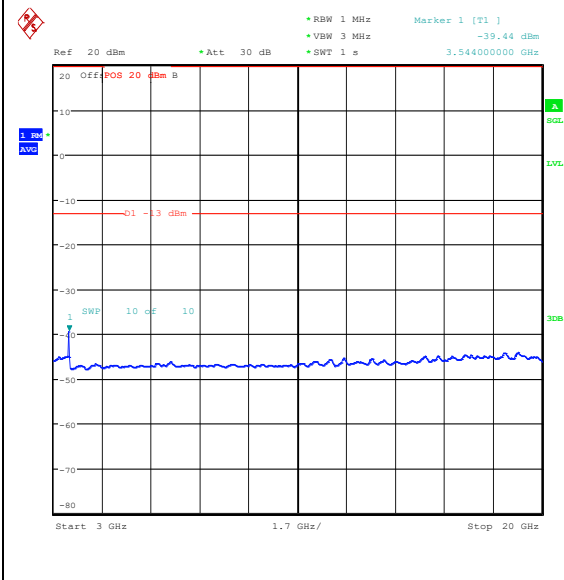

Band66_5MHz_QPSK_132647_1RB#0_30~1000_30~1000