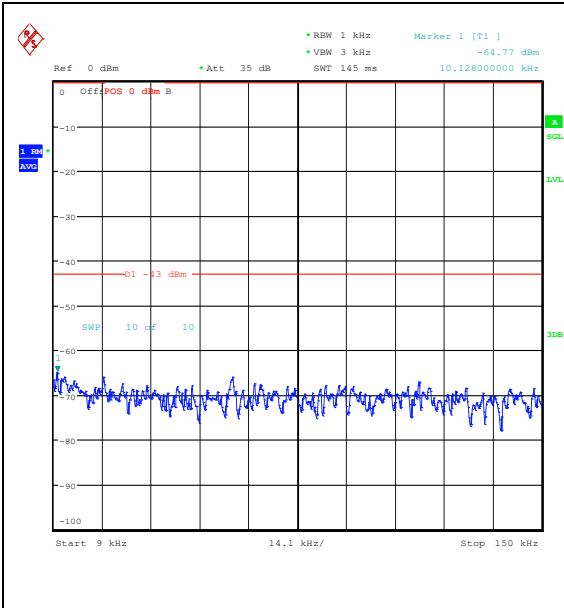

Band66_15MHz_16QAM_132597_1RB#0_1000~3000_1000~3000