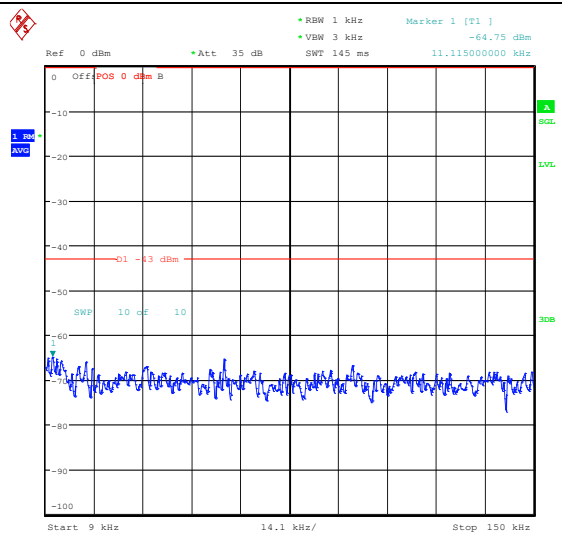

Band66_20MHz_QPSK_132072_1RB#0_1000~3000_00_1000~3000