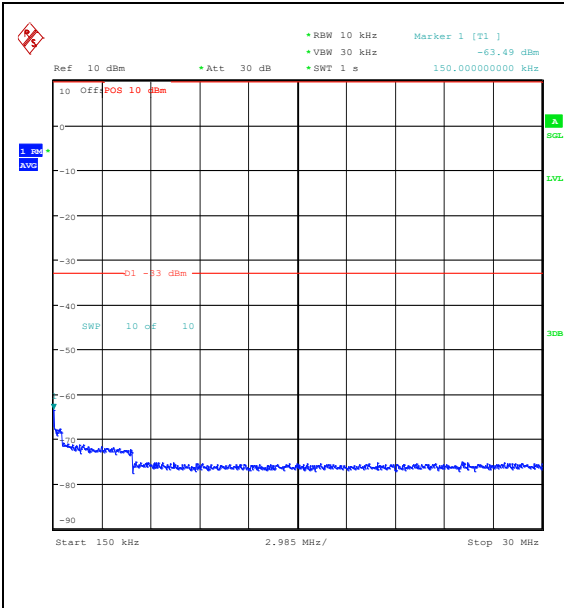

Band66\_5MHz\_QPSK\_131997\_1RB#0\_30~1000\_30~1000

Band66\_5MHz\_QPSK\_131997\_1RB#0\_1000~3000\_0\_1000~3000

Band66\_5MHz\_QPSK\_131997\_1RB#0\_3000~2000\_000\_3000~20000

Band66\_5MHz\_16QAM\_131997\_1RB#0\_0.009~0.15\_0.009~0.15