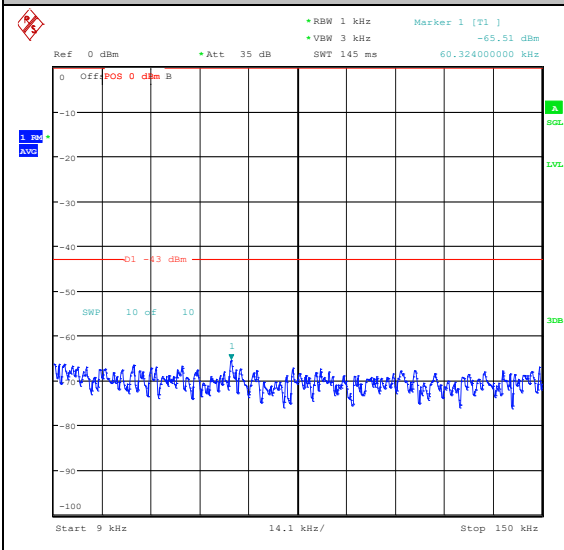

Band66_5MHz_16QAM_132322_1RB#0_1000~3000_1000~3000