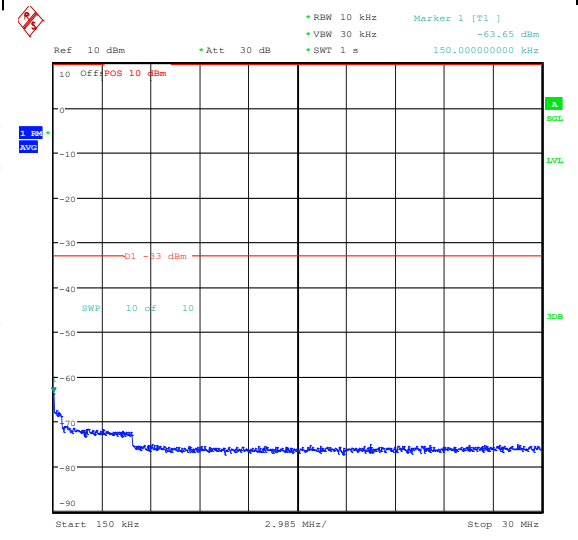

Band66_3MHz_16QAM_132657_1RB#0_3000~20000_3000~20000