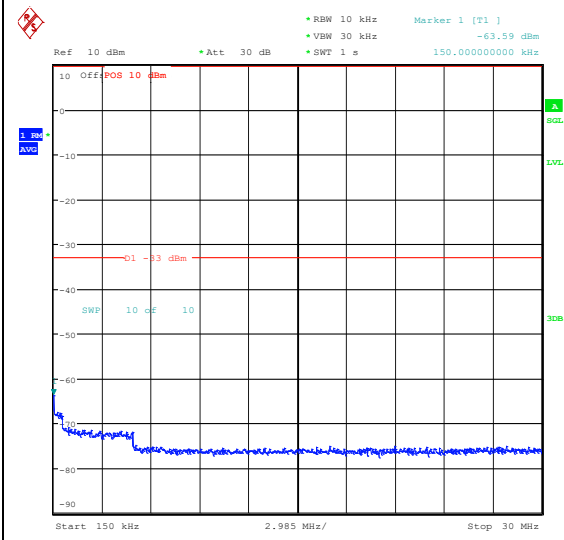

Band66_20MHz_QPSK_132072_1RB#0_3000~20000_3000~20000