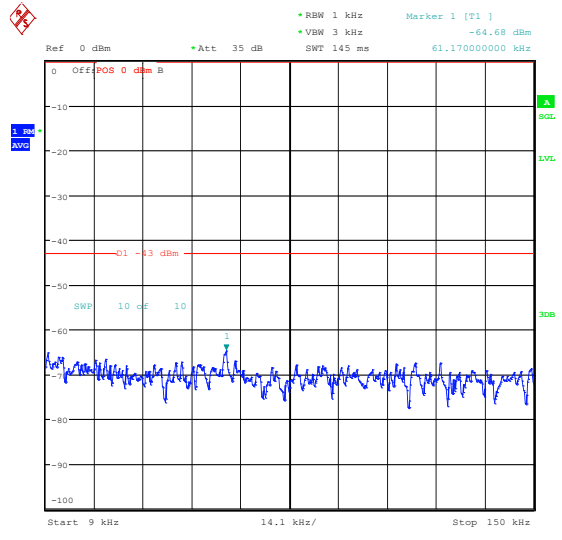

Band66_15MHz_QPSK_132047_1RB#0_1000~3000
00_1000~3000