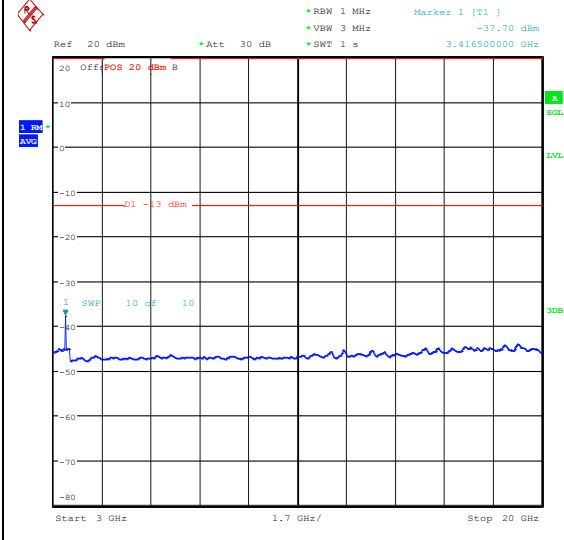

Band66_15MHz_QPSK_132047_1RB#0_30~100
0_30~1000