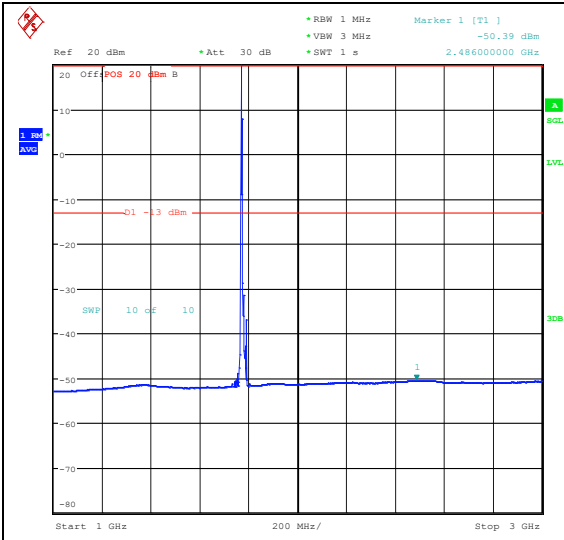

Band66_10MHz_16QAM_132622_1RB#0_0.15~30_0.15~30