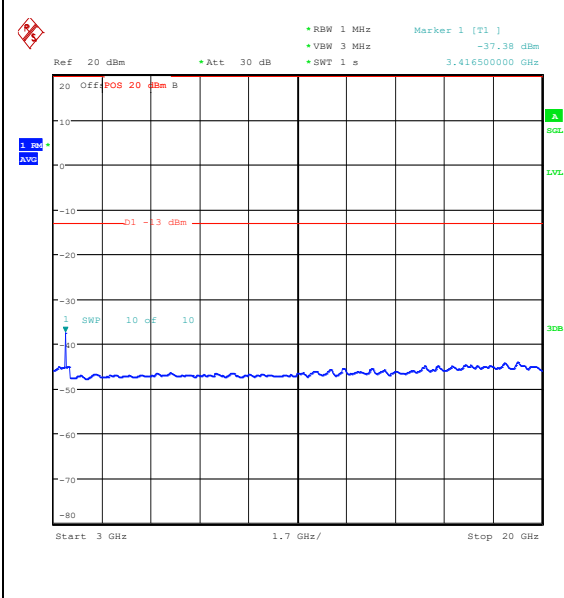

Band66_5MHz_QPSK_131997_1RB#0_30~1000_30~1000