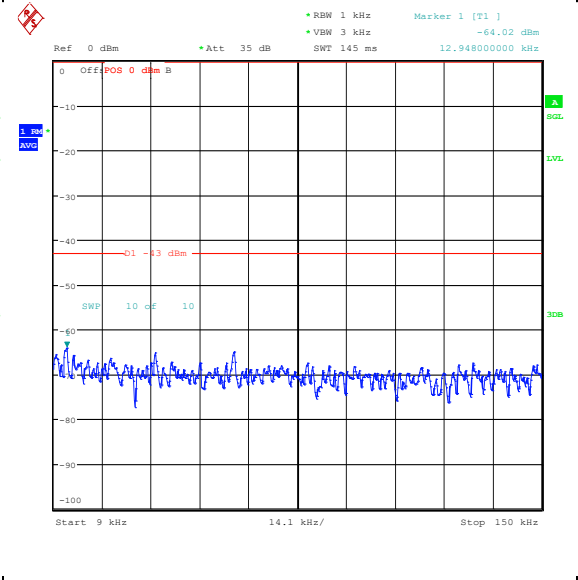

Band66_15MHz_QPSK_132597_1RB#0_1000~3000
00_1000~3000