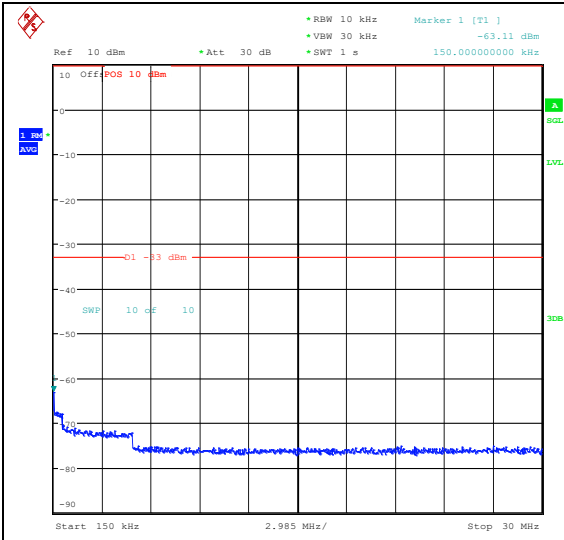

Band66\_3MHz\_16QAM\_131987\_1RB#0\_1000~3000\_1000~3000

Band66\_3MHz\_16QAM\_131987\_1RB#0\_3000~20000\_3000~20000

Band66\_3MHz\_QPSK\_132322\_1RB#0\_0.009~0.15\_0.009~0.15

Band66\_3MHz\_QPSK\_132322\_1RB#0\_0.15~30\_0.15~30