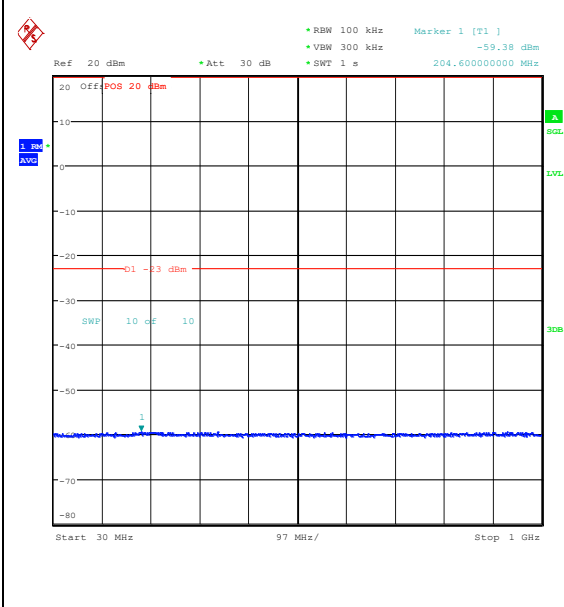

Band66_3MHz_QPSK_132657_1RB#0_0.009~0.15_0.009~0.15