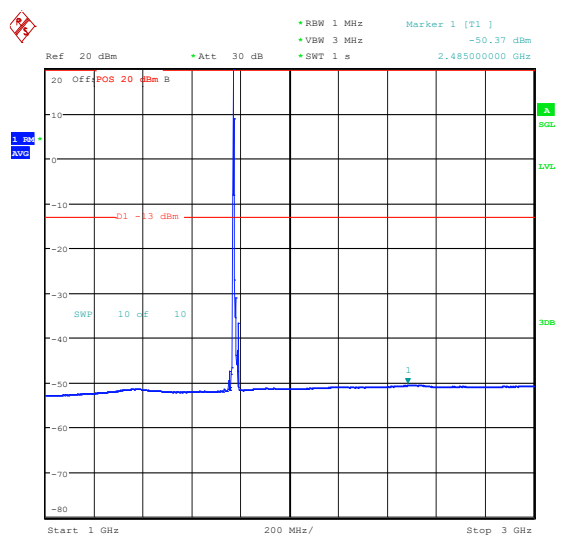

Band66_10MHz_QPSK_132622_1RB#0_0.15~30_0.15~30