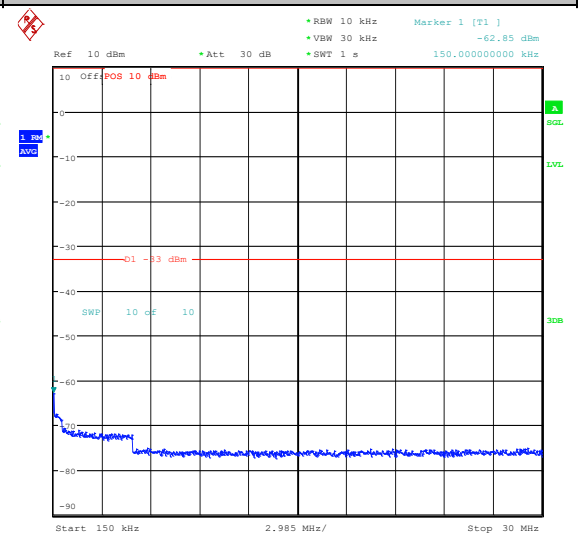

Band66_5MHz_16QAM_132322_1RB#0_3000~20000_3000~20000