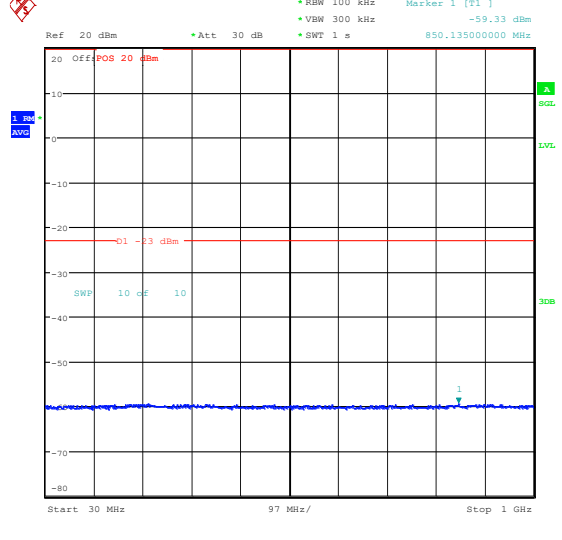

Band66_15MHz_16QAM_132322_1RB#0_0.009~0.15_0.009~0.15