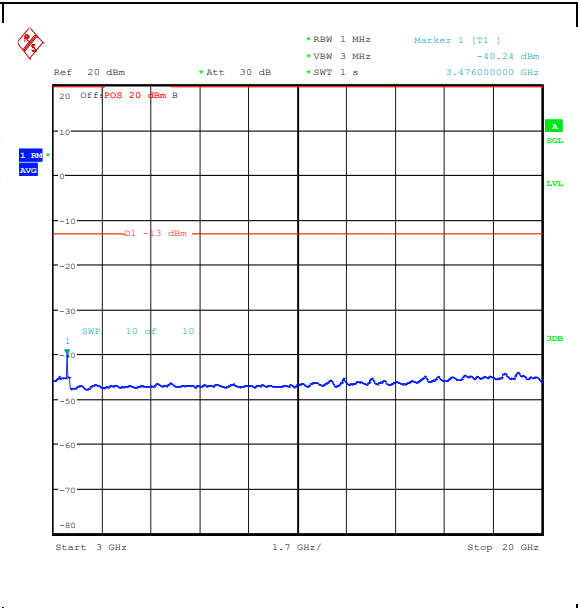

Band66\_15MHz\_16QAM\_132322\_1RB#0\_0.009~0.15\_0.009~0.15

Band66\_15MHz\_16QAM\_132322\_1RB#0\_0.15~30\_0.15~30

Band66\_15MHz\_16QAM\_132322\_1RB#0\_30~100\_0\_30~1000

Band66\_15MHz\_16QAM\_132322\_1RB#0\_1000~3000\_1000~3000