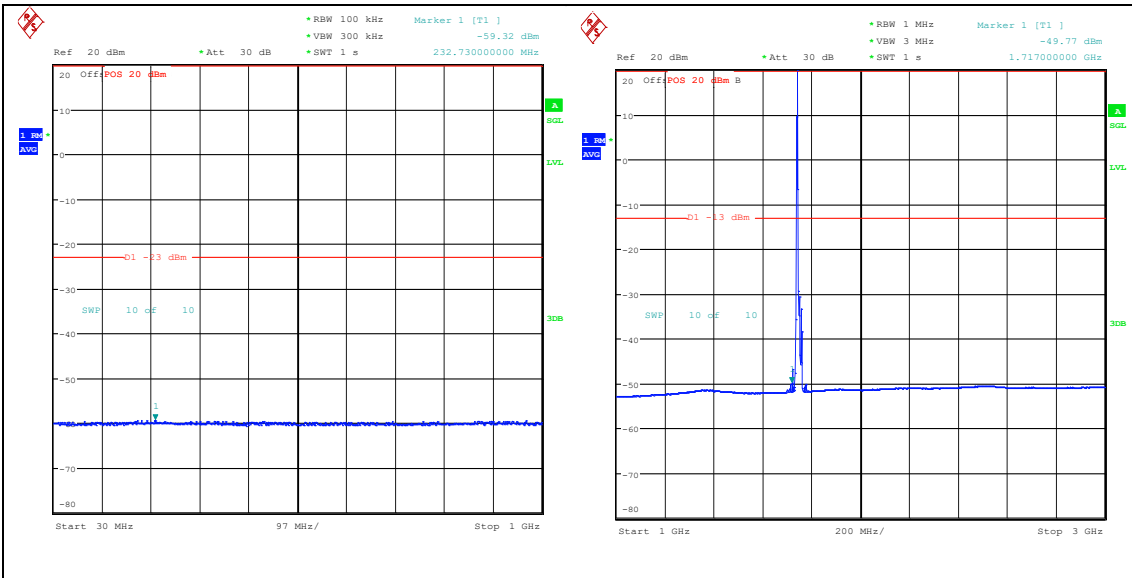

Band66_10MHz_QPSK_132322_1RB#0_0.009~0.15_0.009~0.15

Band66_10MHz_QPSK_132322_1RB#0_0.15~30_0.15~30