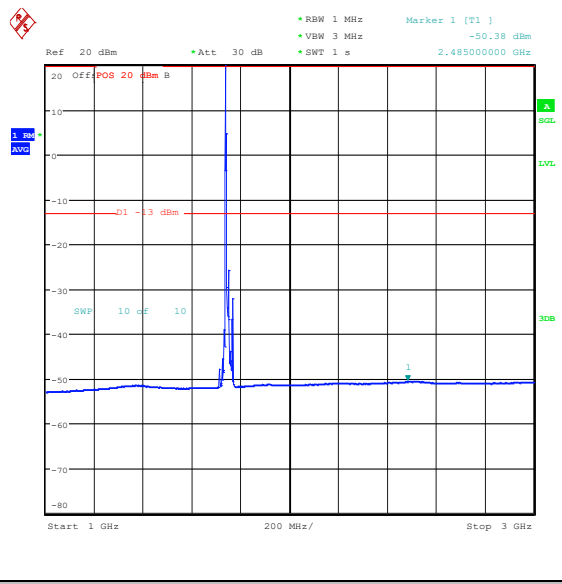

Band66_15MHz_QPSK_132322_1RB#0_0.15~30_0.15~30