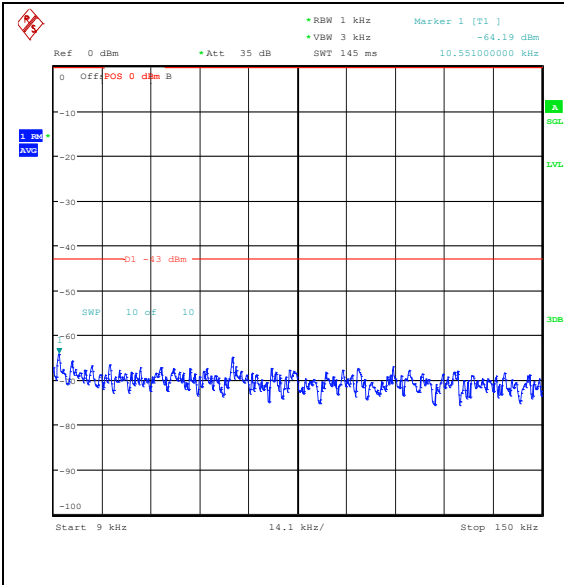

Band66_20MHz_16QAM_132322_1RB#0_1000~3000_1000~3000