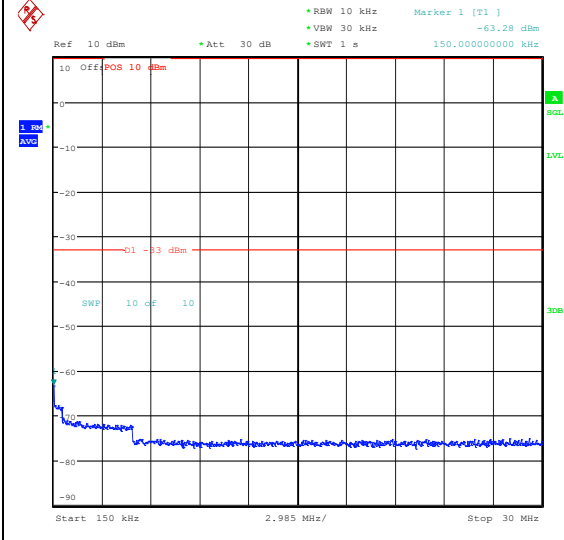

Band66\_3MHz\_QPSK\_131987\_1RB#0\_3000~20000\_3000~20000

Band66\_3MHz\_16QAM\_131987\_1RB#0\_0.009~0.15\_0.009~0.15

Band66\_3MHz\_16QAM\_131987\_1RB#0\_0.15~30\_0.15~30

Band66\_3MHz\_16QAM\_131987\_1RB#0\_30~1000\_30~1000