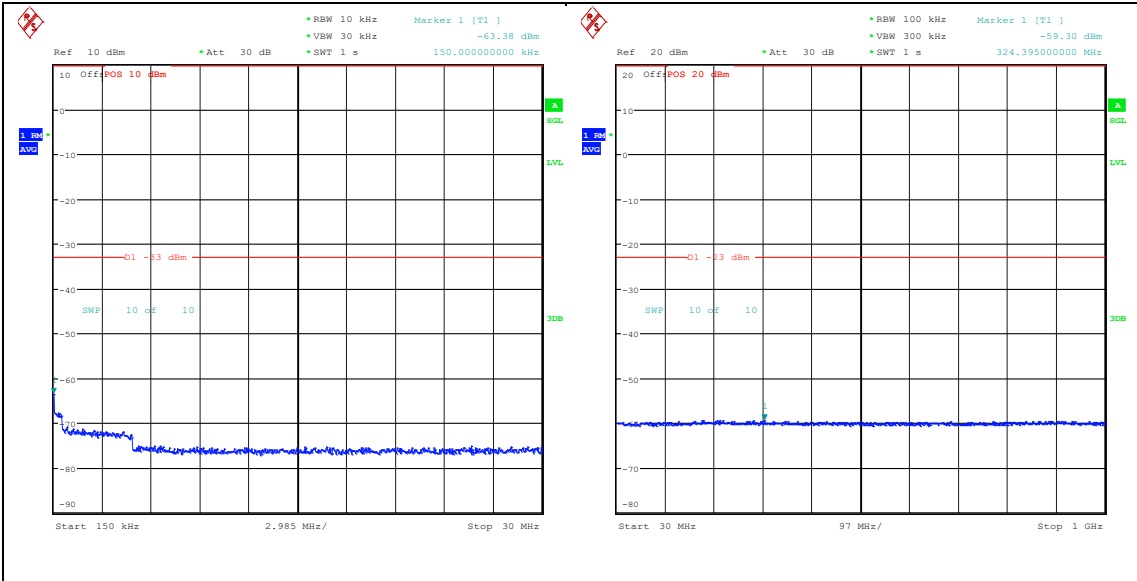

Band66_15MHz_QPSK_132597_1RB#0_3000~20000
0000_3000~20000

Band66_15MHz_16QAM_132597_1RB#0_0.009~0.15
0.15_0.009~0.15