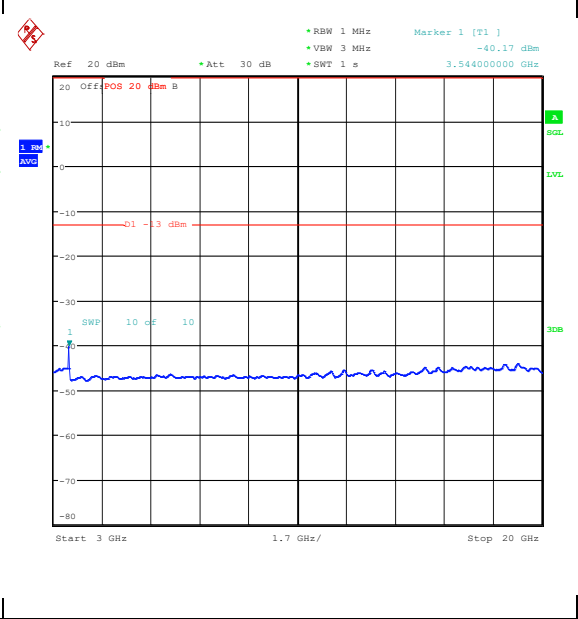

Band66_5MHz_16QAM_132647_1RB#0_30~1000
_30~1000