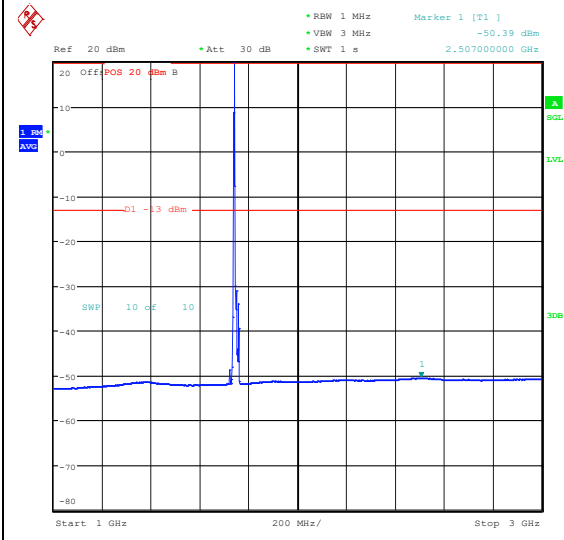

Band66_10MHz_16QAM_132322_1RB#0_0.15-30_0.15-30