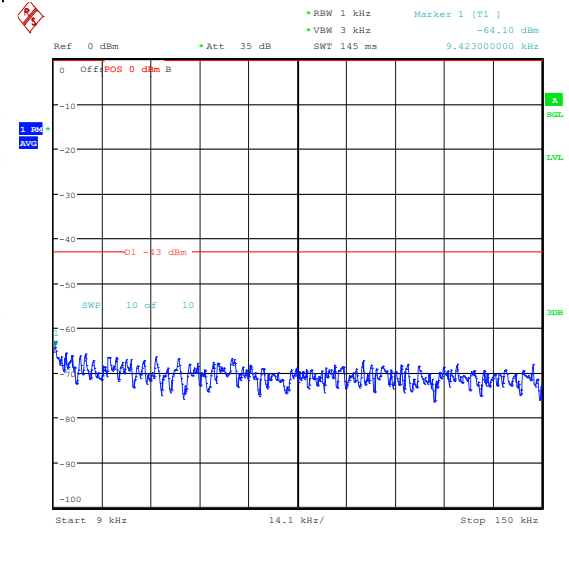

Band66_10MHz_QPSK_132322_1RB#0_1000~30
00_1000~3000