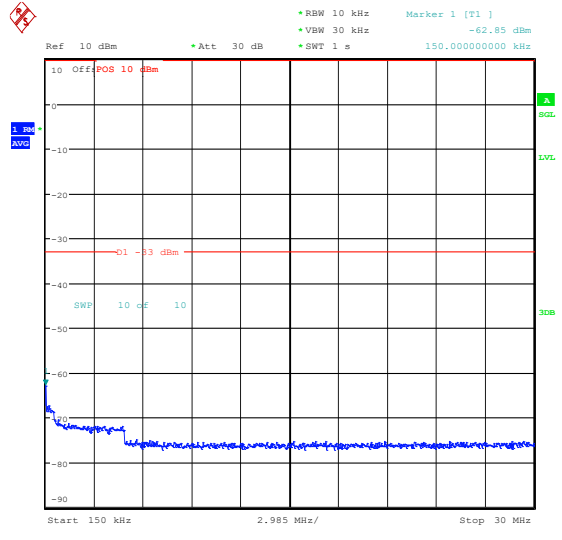

Band66_10MHz_16QAM_132022_1RB#0_3000~20000_3000~20000