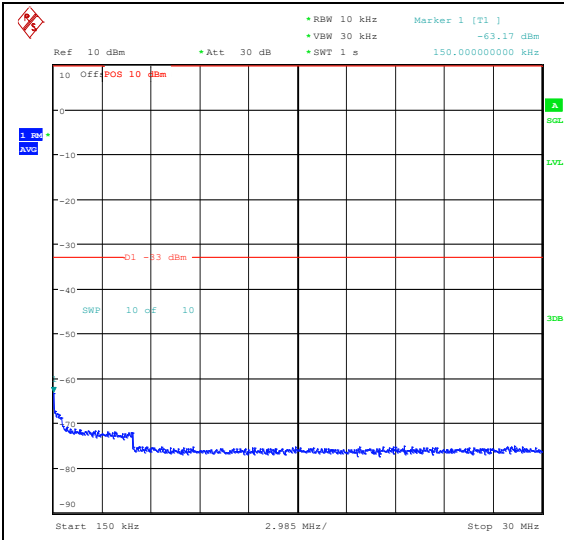

Band66_20MHz_QPSK_132322_1RB#0_3000~20000_0000_3000~20000
Band66_20MHz_16QAM_132322_1RB#0_0.009~0.15_0.009~0.15