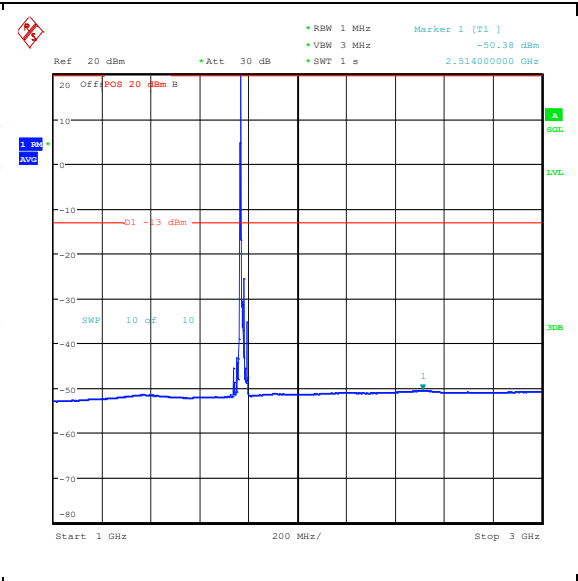

Band66\_15MHz\_16QAM\_132322\_1RB#0\_3000~20000\_3000~20000

Band66\_15MHz\_QPSK\_132597\_1RB#0\_0.009~0.15\_0.009~0.15

Band66\_15MHz\_QPSK\_132597\_1RB#0\_0.15~30\_0.15~30

Band66\_15MHz\_QPSK\_132597\_1RB#0\_30~100  
0\_30~1000