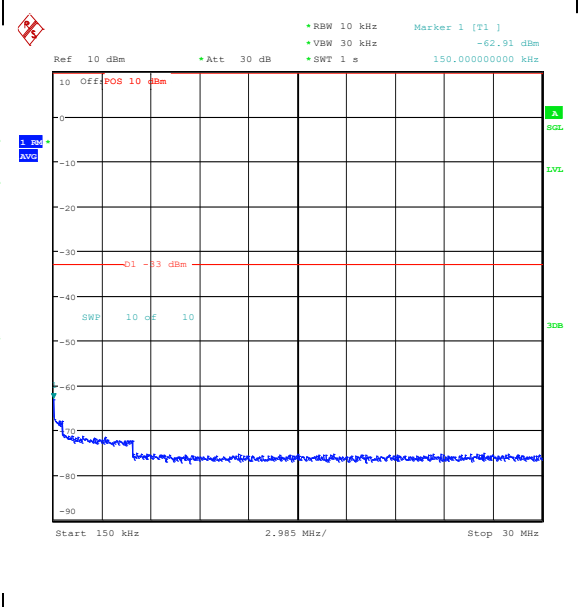

Band66_3MHz_16QAM_131987_1RB#0_3000~20000_3000~20000

Band66_3MHz_QPSK_132322_1RB#0_0.15~30_0.15~30