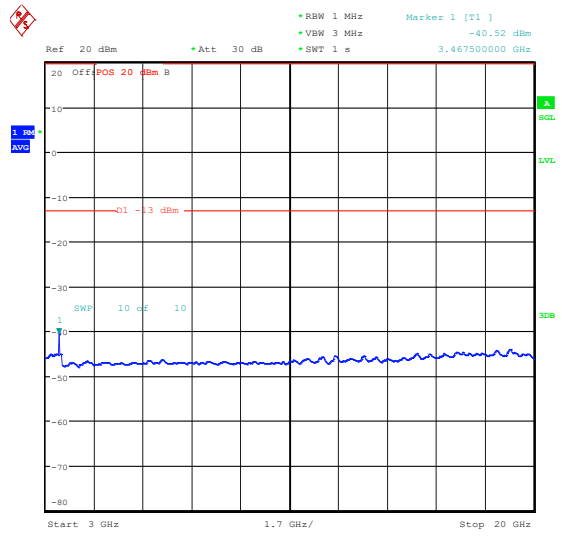

Band66_20MHz_16QAM_132322_1RB#0_30~100_0_30~1000