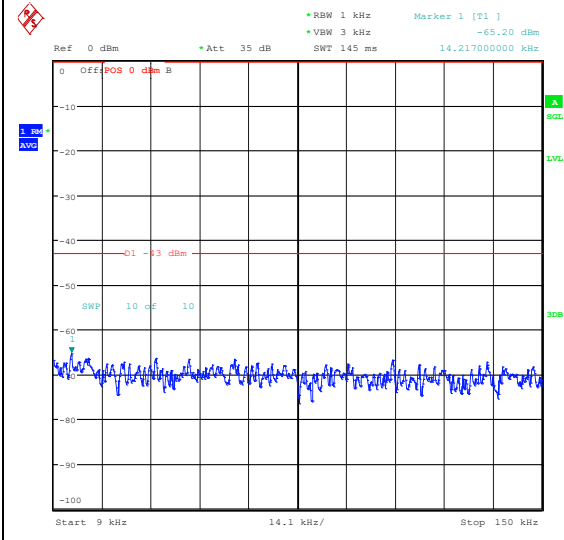

Band66_10MHz_16QAM_132022_1RB#0_1000~3000_1000~3000