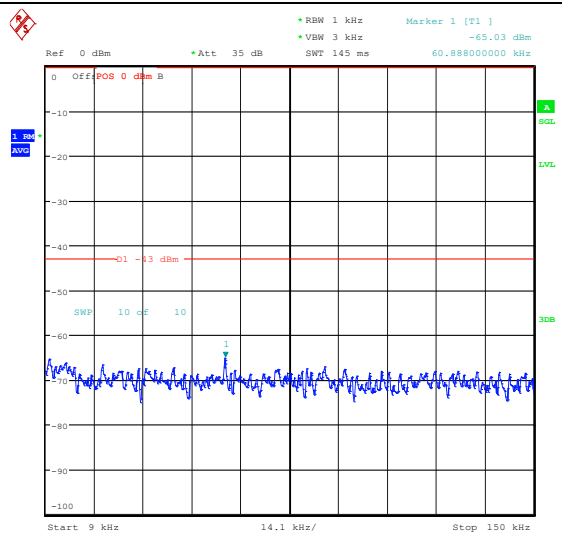

Band66_15MHz_QPSK_132322_1RB#0_1000~3000_00_1000~3000