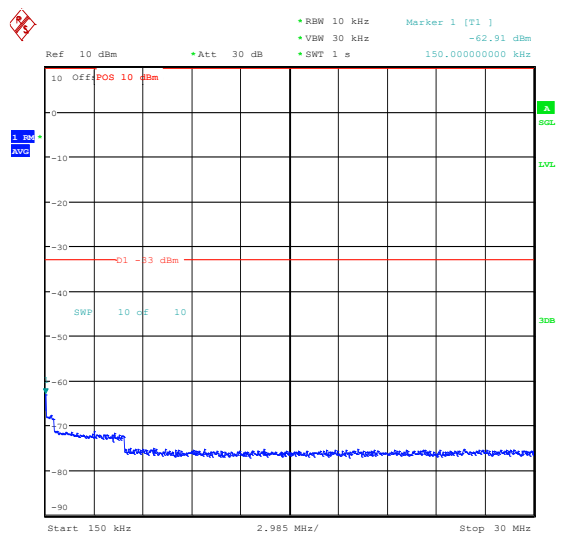

Band66_10MHz_16QAM_132622_1RB#0_3000~20000_3000~20000