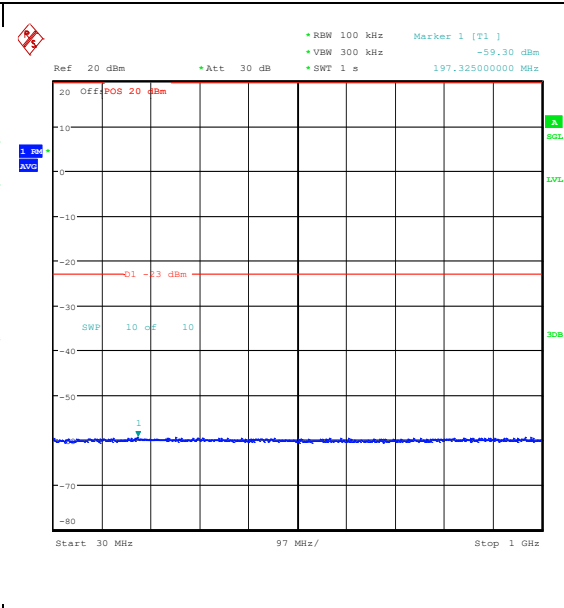

Band66\_15MHz\_QPSK\_132047\_1RB#0\_1000~3000  
00\_1000~3000

Band66\_15MHz\_QPSK\_132047\_1RB#0\_3000~20000  
0000\_3000~20000

Band66\_15MHz\_16QAM\_132047\_1RB#0\_0.009~0.15  
0.15\_0.009~0.15

Band66\_15MHz\_16QAM\_132047\_1RB#0\_0.15~30\_0.15~30