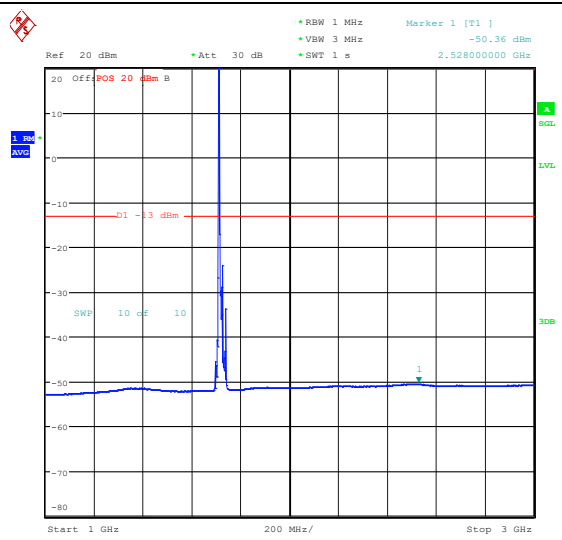

Band66\_10MHz\_16QAM\_132622\_1RB#0\_3000~20000\_3000~20000

Band66\_15MHz\_QPSK\_132047\_1RB#0\_0.009~0.15\_0.009~0.15

Band66\_15MHz\_QPSK\_132047\_1RB#0\_0.15~30\_0.15~30

Band66\_15MHz\_QPSK\_132047\_1RB#0\_30~100  
0\_30~1000