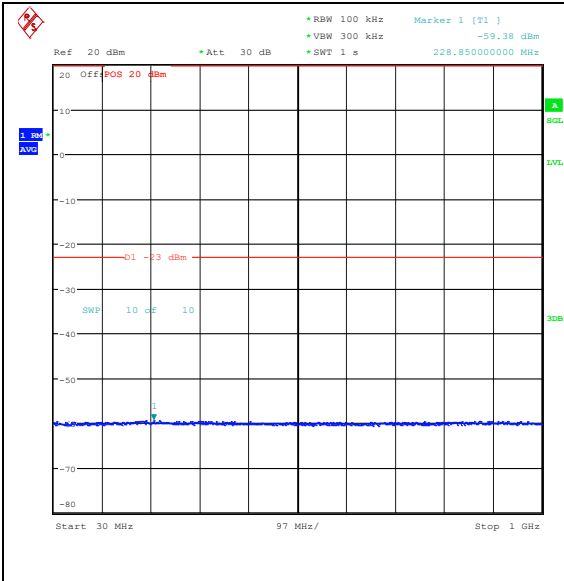

Band66\_5MHz\_16QAM\_132322\_1RB#0\_1000~3000\_1000~3000

Band66\_5MHz\_16QAM\_132322\_1RB#0\_3000~20000\_3000~20000

Band66\_5MHz\_QPSK\_132647\_1RB#0\_0.009~0.15\_0.009~0.15

Band66\_5MHz\_QPSK\_132647\_1RB#0\_0.15~30\_0.15~30