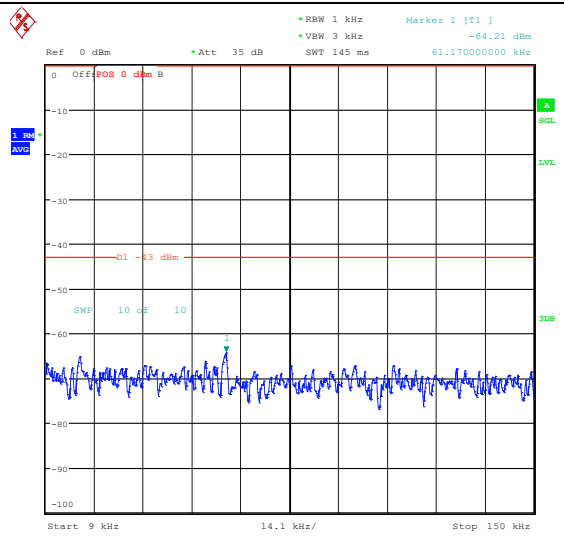

Band66\_5MHz\_QPSK\_132322\_1RB#0\_0.009~0.15\_0.009~0.15

Band66\_5MHz\_QPSK\_132322\_1RB#0\_0.15~30\_0.15~30

Band66\_5MHz\_QPSK\_132322\_1RB#0\_30~1000\_30~1000

Band66\_5MHz\_QPSK\_132322\_1RB#0\_1000~3000\_0\_1000~3000