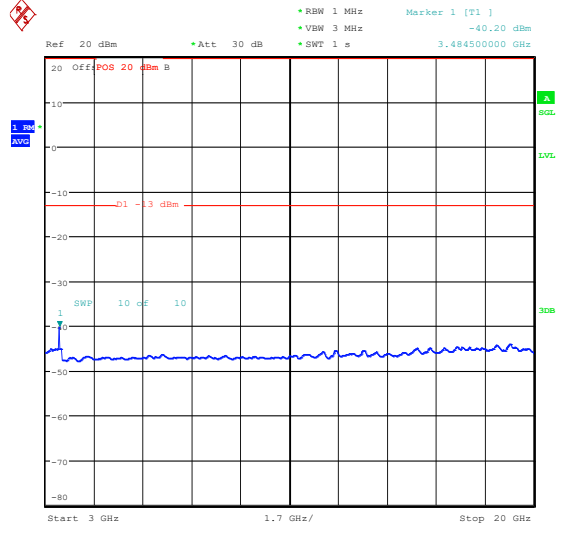

Band66_3MHz_16QAM_132322_1RB#0_30~1000
_30~1000