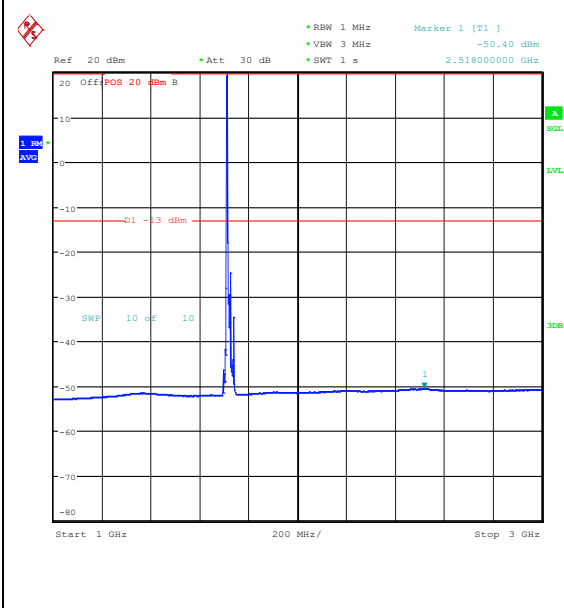

Band66_15MHz_16QAM_132047_1RB#0_0.15~30_0.15~30