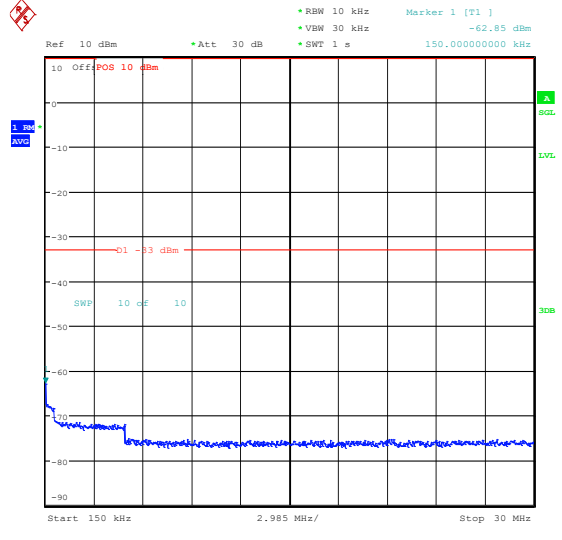

Band66_20MHz_16QAM_132072_1RB#0_3000~20000_3000~20000