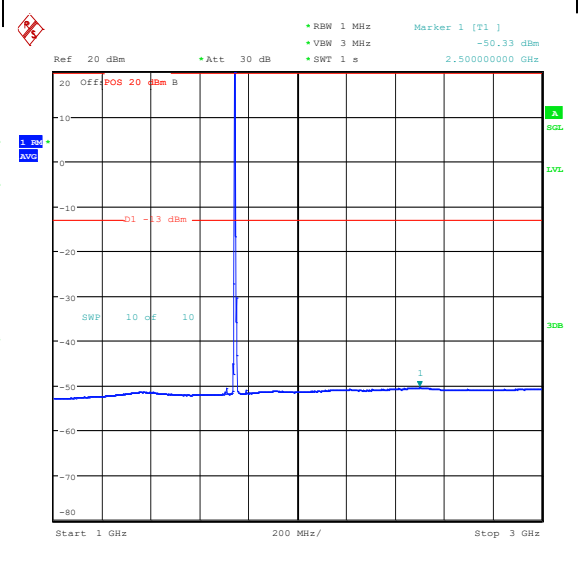

Band66_5MHz_QPSK_132322_1RB#0_0.15~30_0.15~30