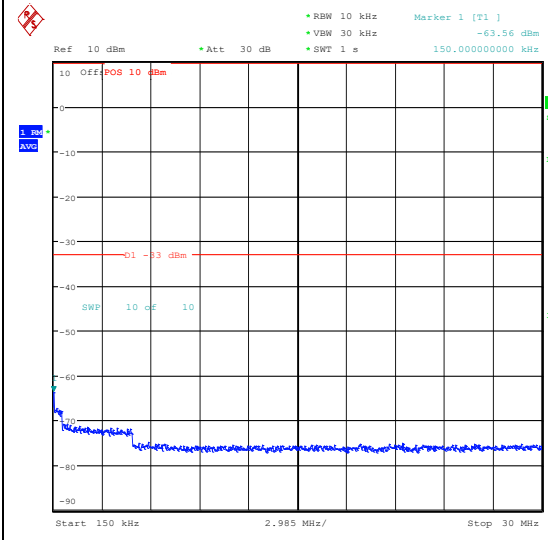

Band66_5MHz_QPSK_132322_1RB#0_3000~20000_3000~20000