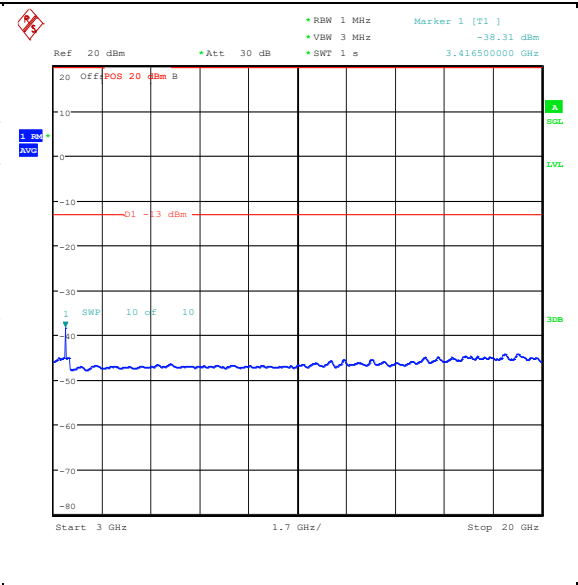

Band66_3MHz_16QAM_131987_1RB#0_30~1000_30~1000