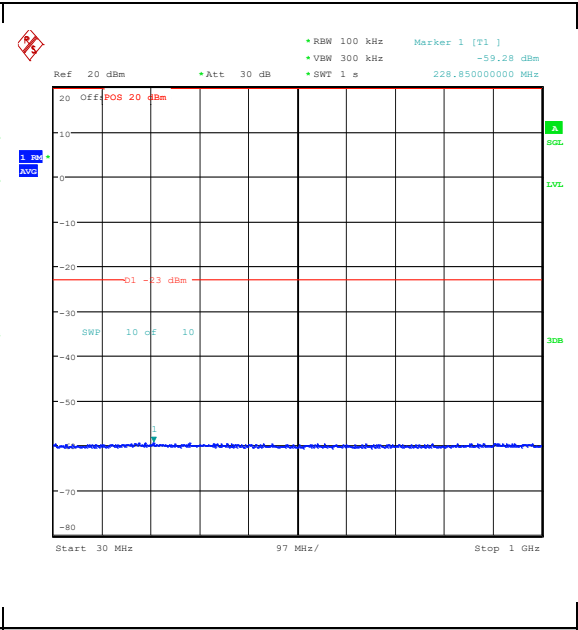

Band66_5MHz_16QAM_132647_1RB#0_0.009~0.15_000_3000~20000