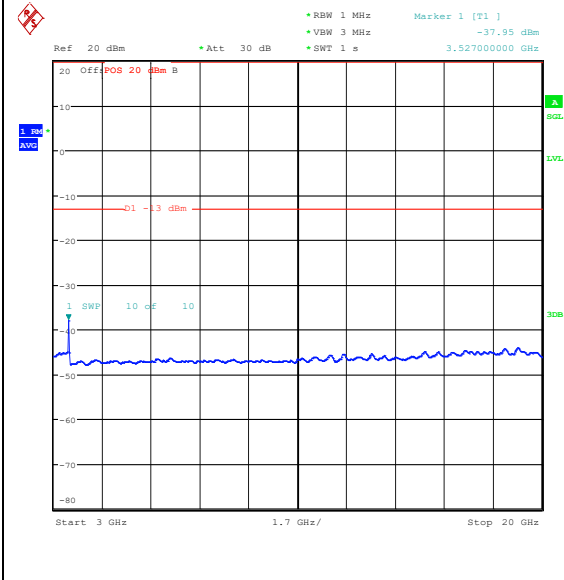

Band66_15MHz_QPSK_132597_1RB#0_30~100
0_30~1000