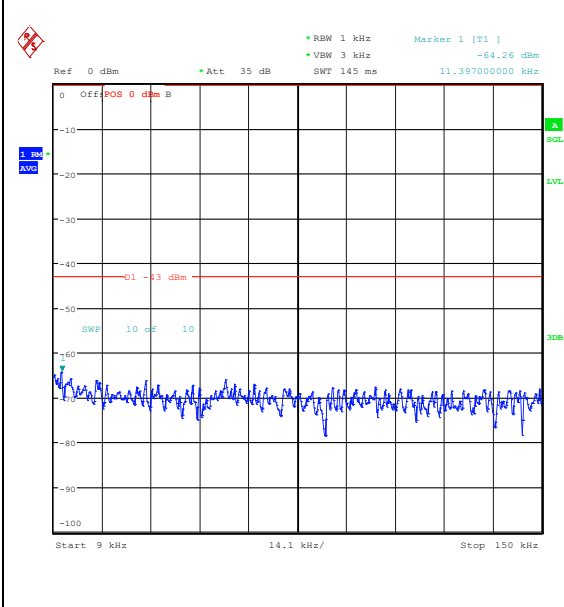

Band66_3MHz_16QAM_131987_1RB#0_1000~3000_1000~3000

Band66_3MHz_QPSK_132322_1RB#0_0.009~0.15_0.009~0.15