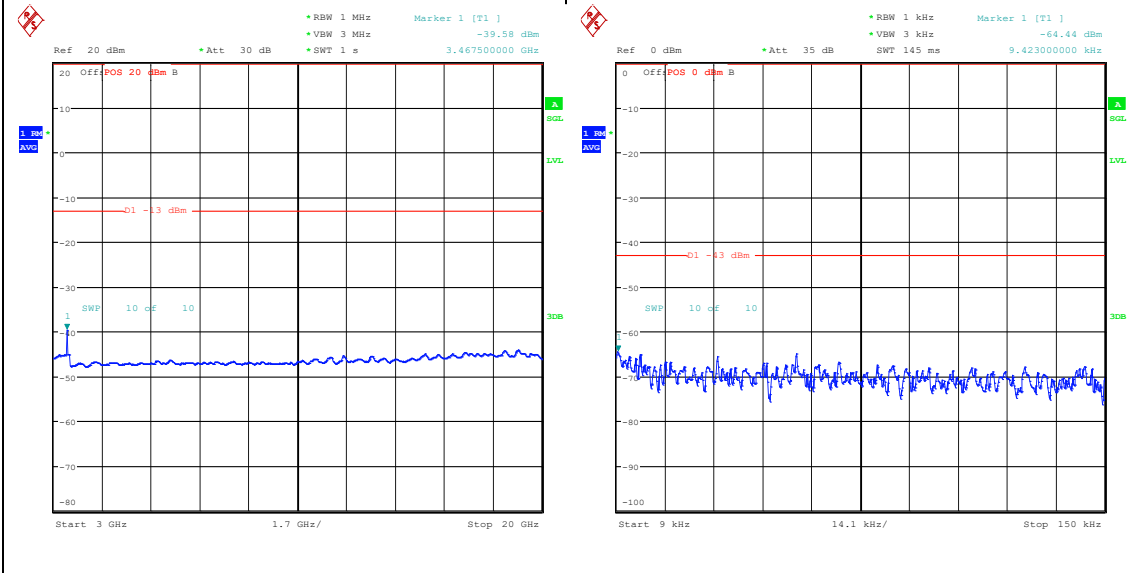

Band66\_20MHz\_16QAM\_132072\_1RB#0\_3000~20000\_3000~20000

Band66\_20MHz\_QPSK\_132322\_1RB#0\_0.009~0.15\_0.009~0.15

Band66\_20MHz\_QPSK\_132322\_1RB#0\_0.15~30\_0.15~30

Band66\_20MHz\_QPSK\_132322\_1RB#0\_30~100\_0\_30~1000  
 Band66\_20MHz\_QPSK\_132322\_1RB#0\_1000~3000\_00\_1000~3000