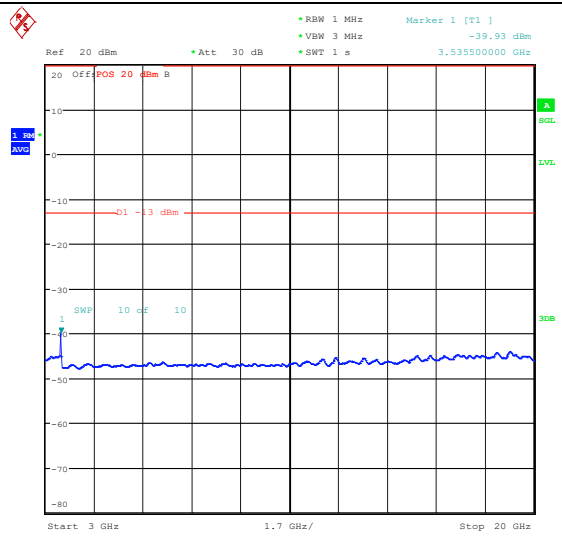

Band66_10MHz_16QAM_132622_1RB#0_30~100_0_30~1000