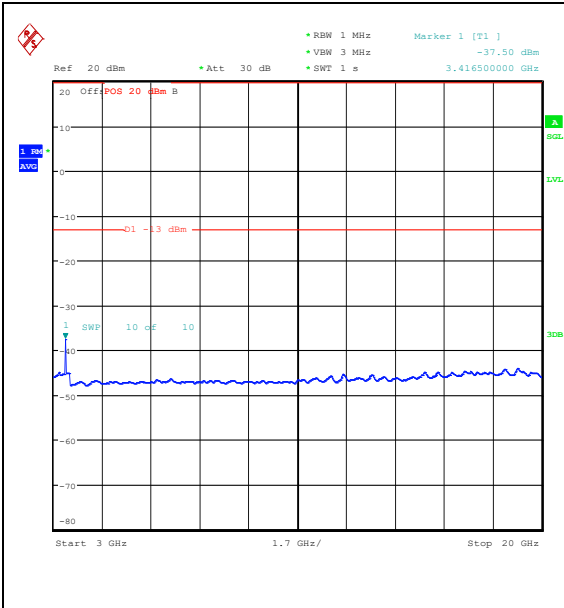

Band66\_10MHz\_QPSK\_132022\_1RB#0\_0.009~0.15\_0.009~0.15

Band66\_10MHz\_QPSK\_132022\_1RB#0\_0.15~30\_0.15~30

Band66\_10MHz\_QPSK\_132022\_1RB#0\_30~100\_0\_30~1000

Band66\_10MHz\_QPSK\_132022\_1RB#0\_1000~3000\_00\_1000~3000