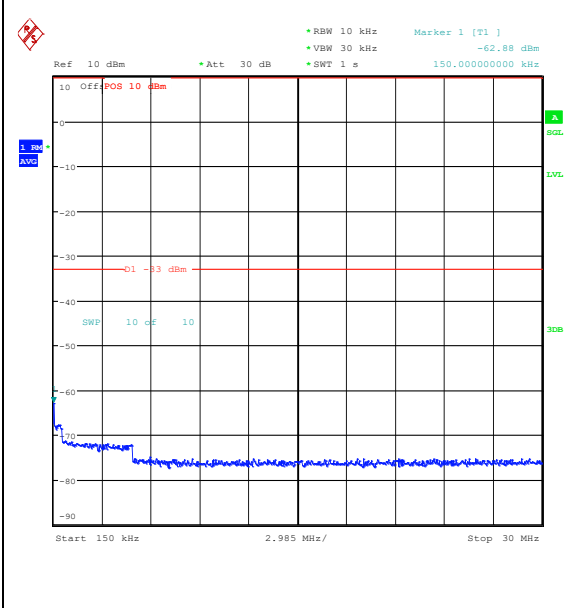

Band66_3MHz_QPSK_132657_1RB#0_3000~20000_3000~20000