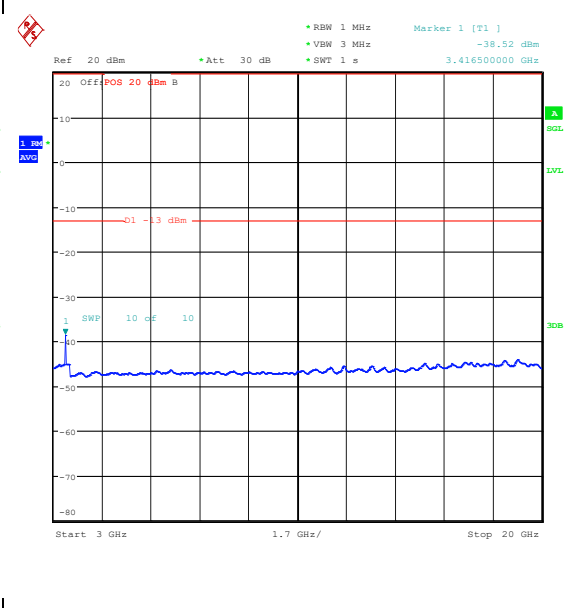

Band66_15MHz_16QAM_132047_1RB#0_30~100_0_30~1000