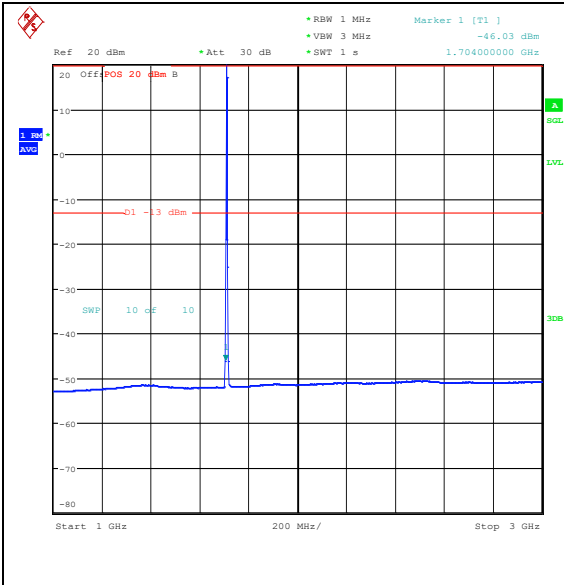

Band66\_3MHz\_QPSK\_131987\_1RB#0\_3000~20000\_3000~20000

Band66\_3MHz\_16QAM\_131987\_1RB#0\_0.009~0.15\_0.009~0.15

Band66\_3MHz\_16QAM\_131987\_1RB#0\_0.15~30\_0.15~30

Band66\_3MHz\_16QAM\_131987\_1RB#0\_30~1000\_30~1000