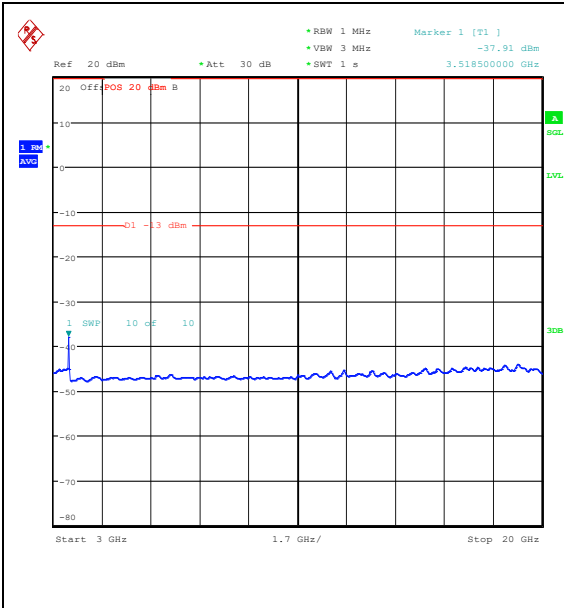

Band66_20MHz_QPSK_132572_1RB#0_30~100_0_30~1000