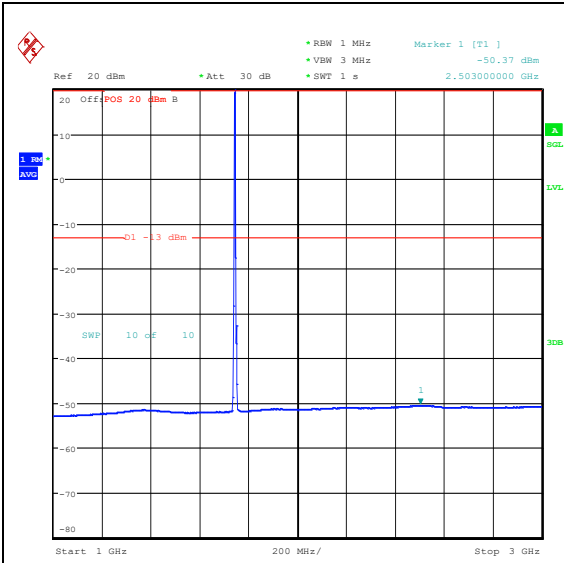

Band66_5MHz_16QAM_132322_1RB#0_0.15~3_0.15~3