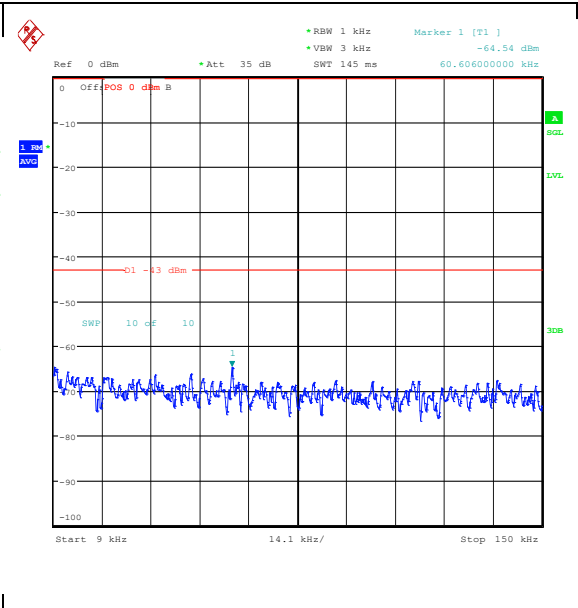

Band66\_10MHz\_QPSK\_132622\_1RB#0\_0.15~30\_0.15~30

Band66\_10MHz\_QPSK\_132622\_1RB#0\_30~1000\_0\_30~1000

Band66\_10MHz\_QPSK\_132622\_1RB#0\_1000~3000\_00\_1000~3000

Band66\_10MHz\_QPSK\_132622\_1RB#0\_3000~20000\_0000\_3000~20000