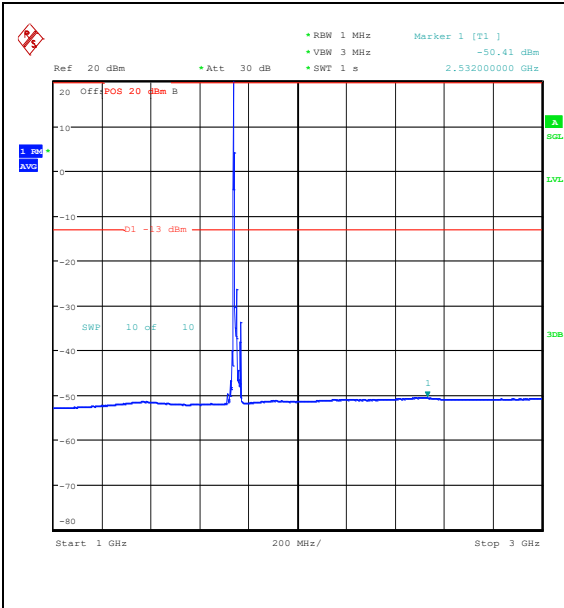

Band66_15MHz_16QAM_132322_1RB#0_0.15~30_0.15~30