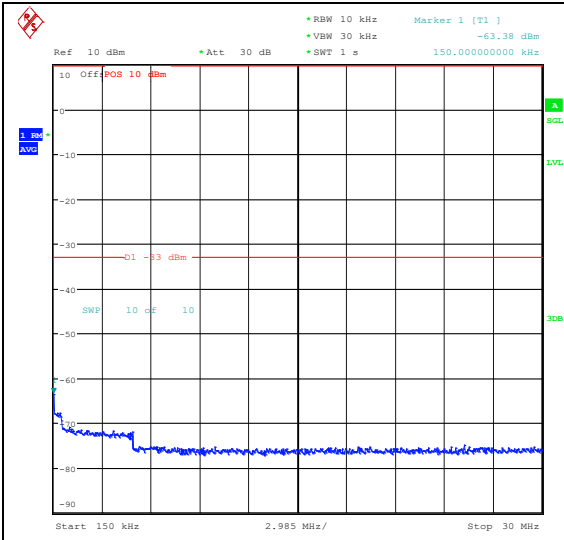

Band66_10MHz_QPSK_132322_1RB#0_3000~2
0000_3000~20000