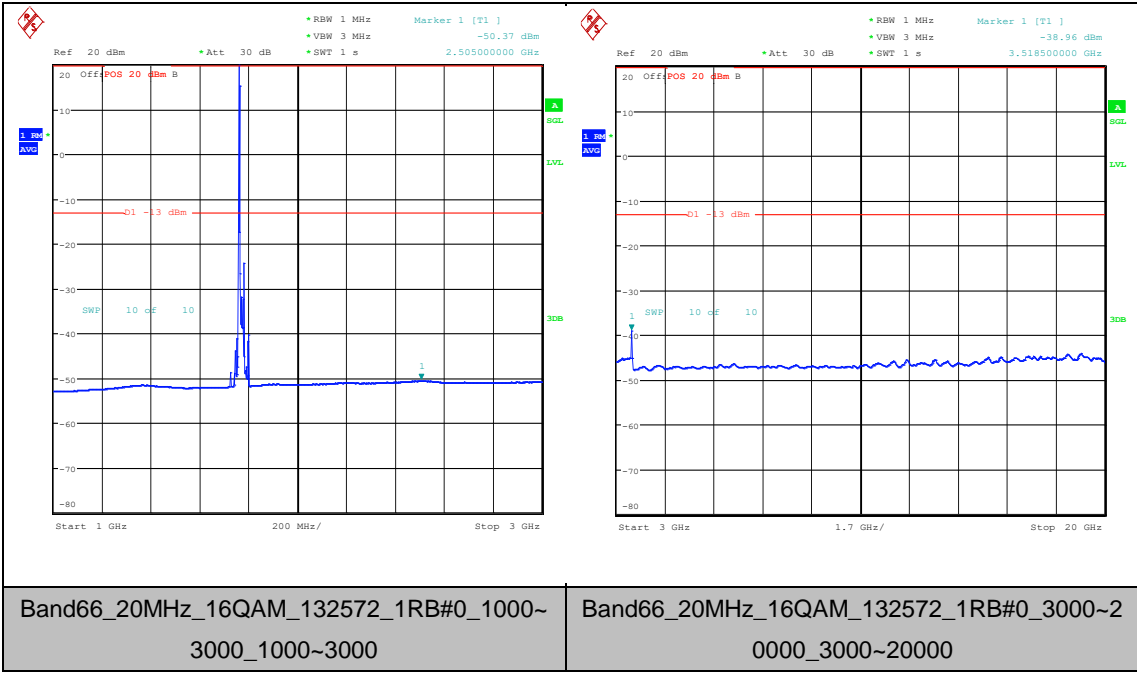

Band66_20MHz_16QAM_132572_1RB#0_0.15~30
30_0.15~30

Band66_20MHz_16QAM_132572_1RB#0_30~100
0_30~1000