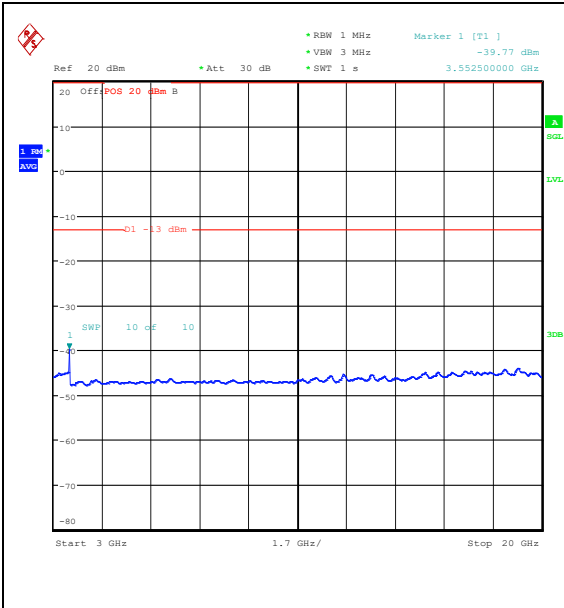

Band66_3MHz_QPSK_132657_1RB#0_30~1000_30~1000