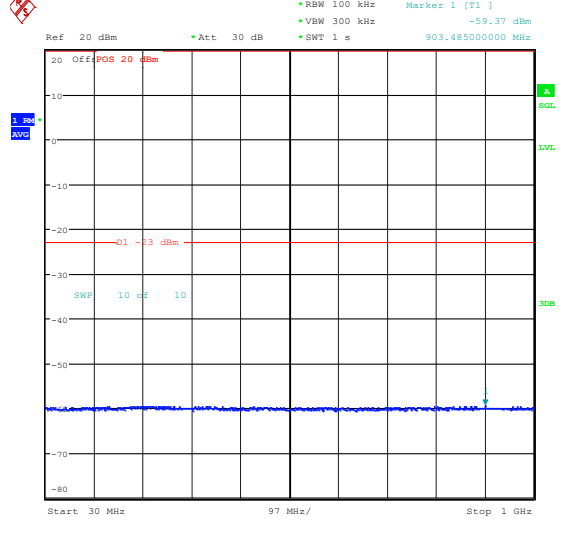

Band66_5MHz_16QAM_132322_1RB#0_0.009~0.15_0.009~0.15