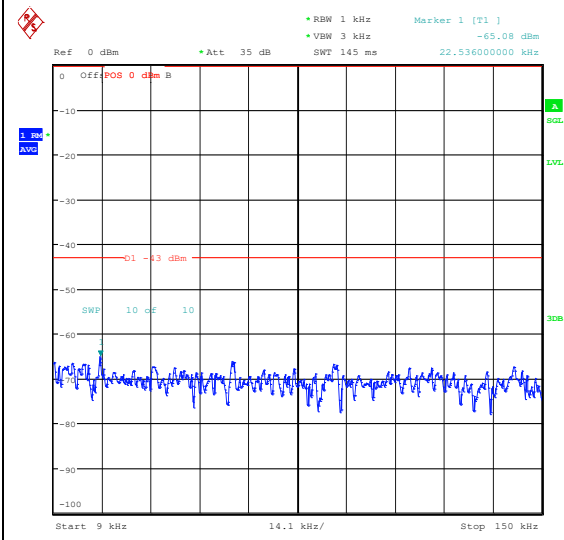

Band66_10MHz_16QAM_132622_1RB#0_1000~3000_1000~3000