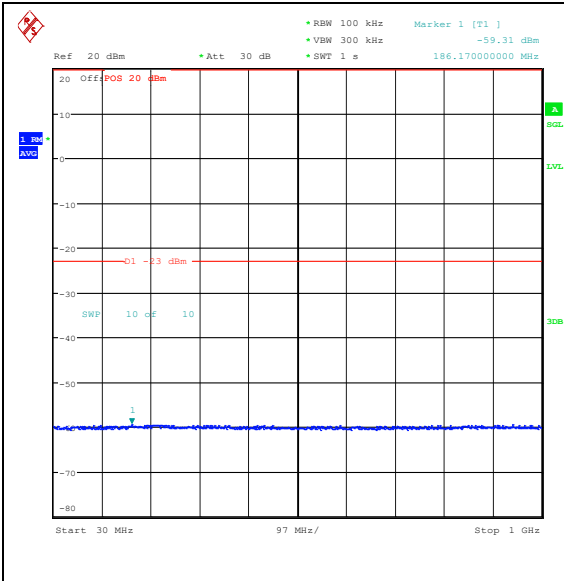

Band66_15MHz_QPSK_132597_1RB#0_0.009~0.15_0.009~0.15