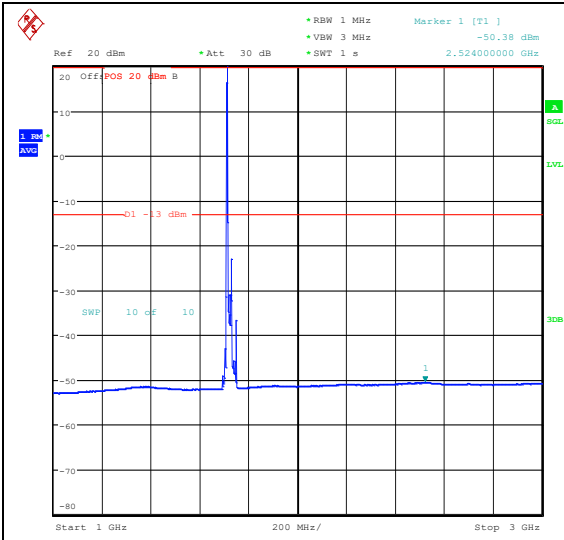

Band66_20MHz_16QAM_132072_1RB#0_0.15~30_0.15~30