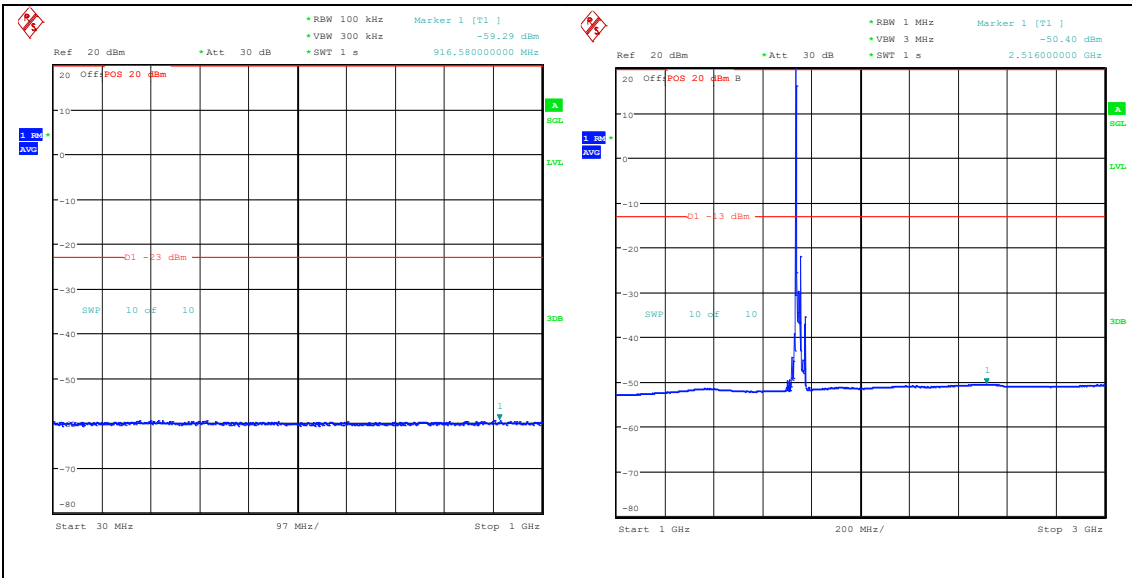

Band66_20MHz_QPSK_132322_1RB#0_0.009~0.15_0.009~0.15

Band66_20MHz_QPSK_132322_1RB#0_0.15~30_0.15~30