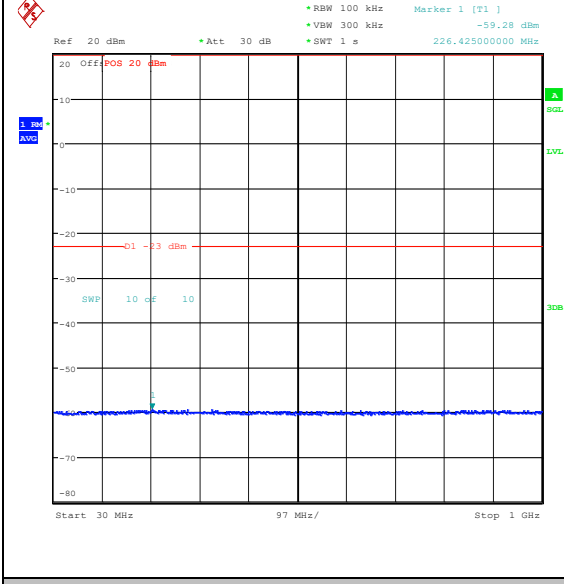

Band66_20MHz_QPSK_132072_1RB#0_0.009~0.15_0.009~0.15