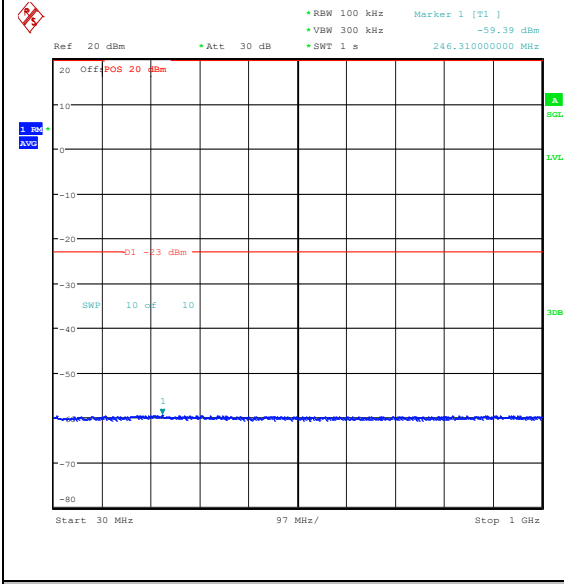

Band66_20MHz_QPSK_132572_1RB#0_0.009~0.15_0.009~0.15