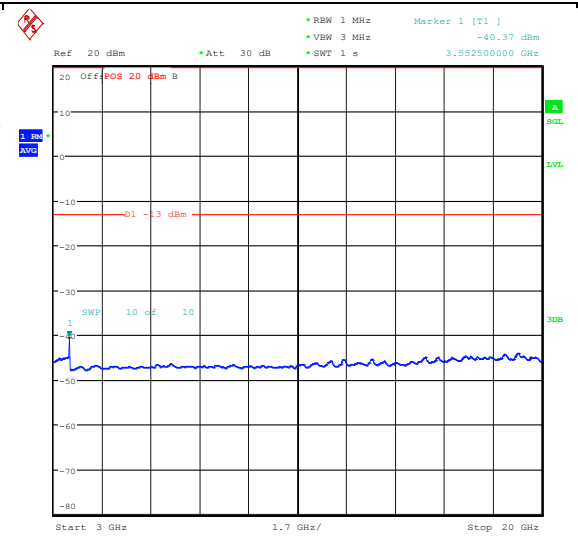

Band66_3MHz_16QAM_132657_1RB#0_30~1000_30~1000