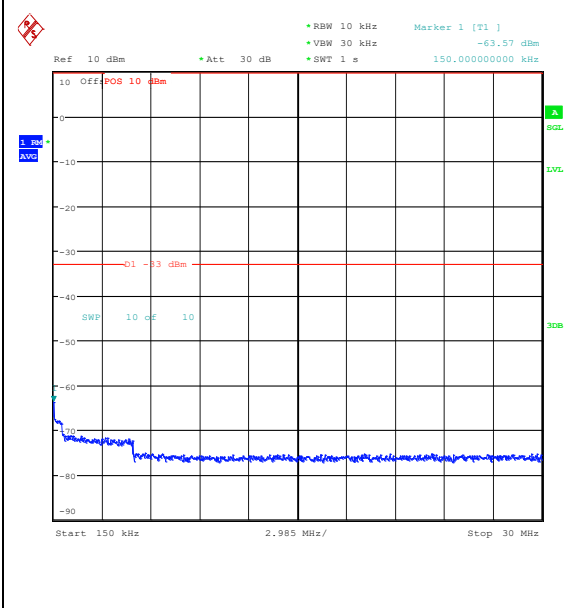

Band66_10MHz_QPSK_132622_1RB#0_3000~20000_0000_3000~20000