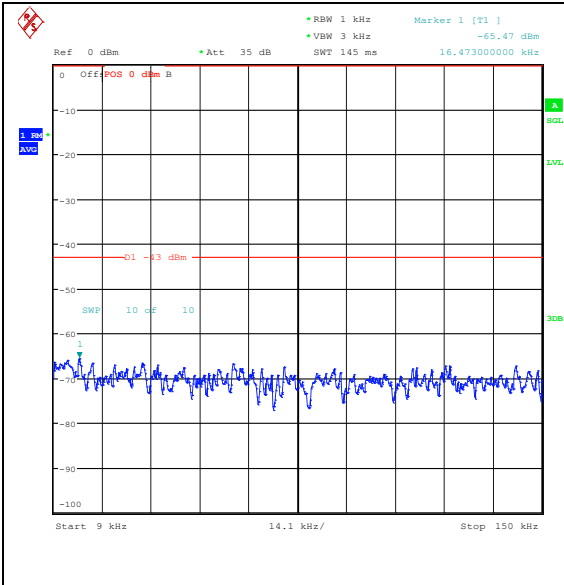

Band66\_15MHz\_16QAM\_132047\_1RB#0\_30~100\_0\_30~1000

Band66\_15MHz\_16QAM\_132047\_1RB#0\_1000~3000\_1000~3000

Band66\_15MHz\_16QAM\_132047\_1RB#0\_3000~20000\_0000\_3000~20000

Band66\_15MHz\_QPSK\_132322\_1RB#0\_0.009~0.15\_0.009~0.15