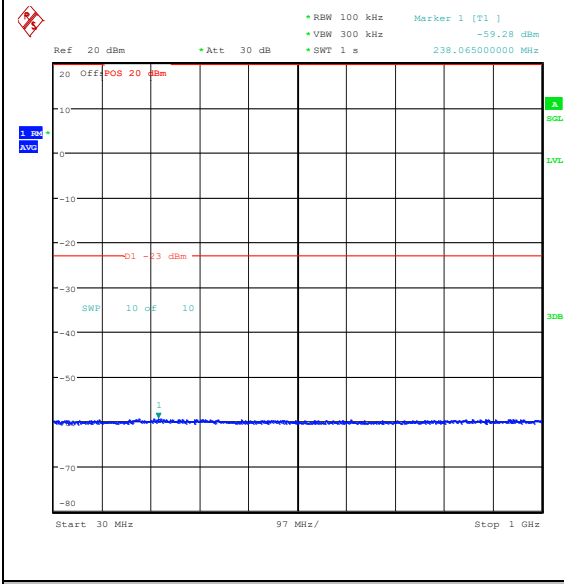

Band66_15MHz_QPSK_132322_1RB#0_0.009~0.15_0.009~0.15