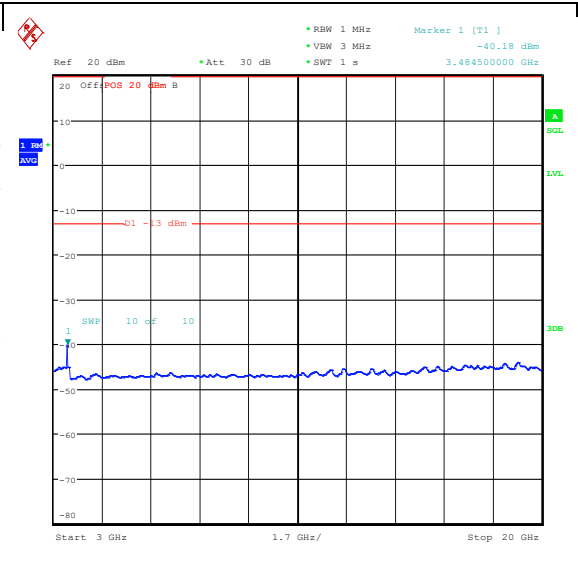

Band66_5MHz_16QAM_132322_1RB#0_30~1000_30~1000