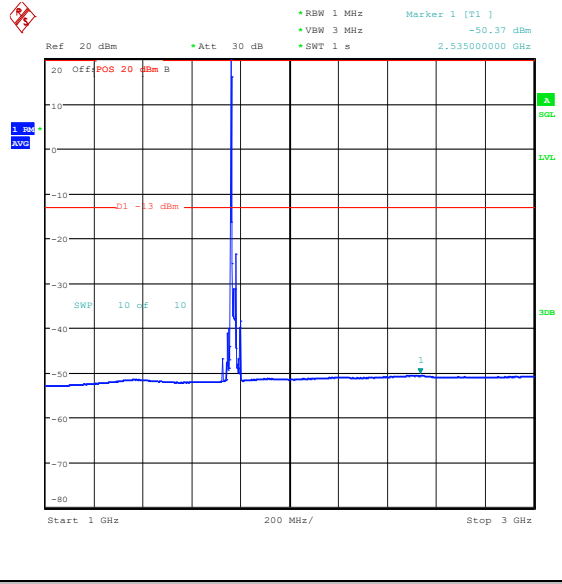

Band66_20MHz_QPSK_132572_1RB#0_0.15~30_0.15~30