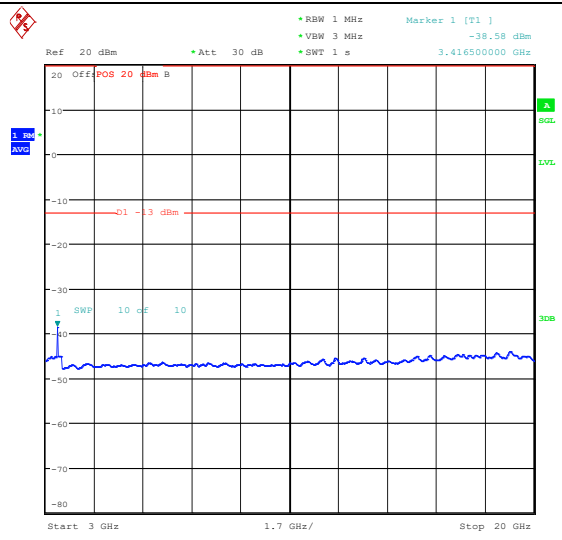

Band66\_10MHz\_QPSK\_132022\_1RB#0\_3000~20000

Band66\_10MHz\_16QAM\_132022\_1RB#0\_0.009~0.15

Band66\_10MHz\_16QAM\_132022\_1RB#0\_0.15~30

Band66\_10MHz\_16QAM\_132022\_1RB#0\_30~100

Band66\_10MHz\_16QAM\_132022\_1RB#0\_1000~3000\_1000~3000