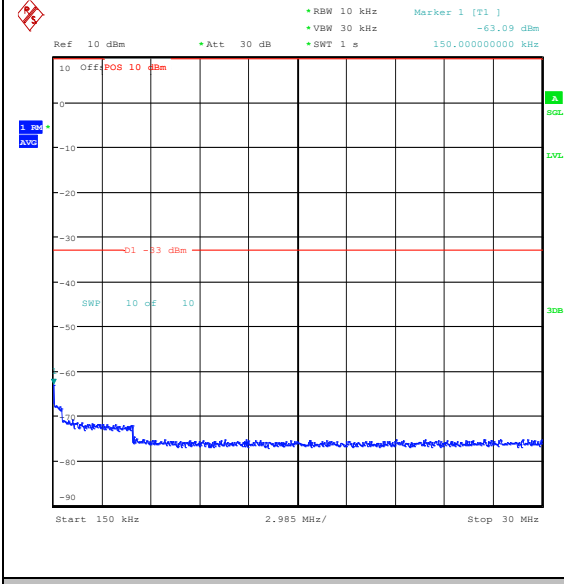

Band66_20MHz_QPSK_132572_1RB#0_3000~20000
0000_3000~20000