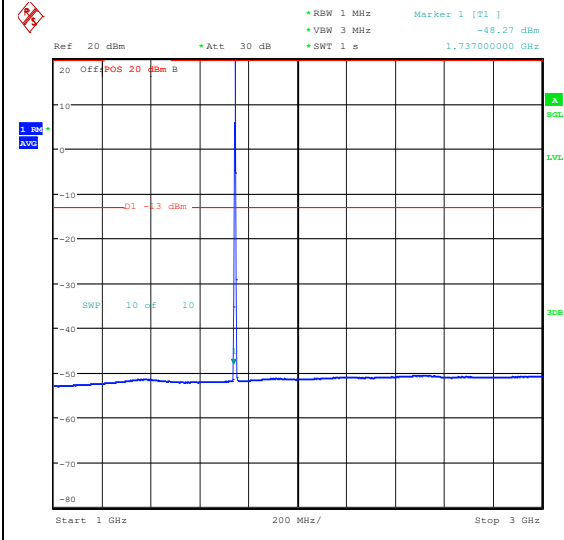

Band66_3MHz_16QAM_132322_1RB#0_0.15~3
0_0.15~30