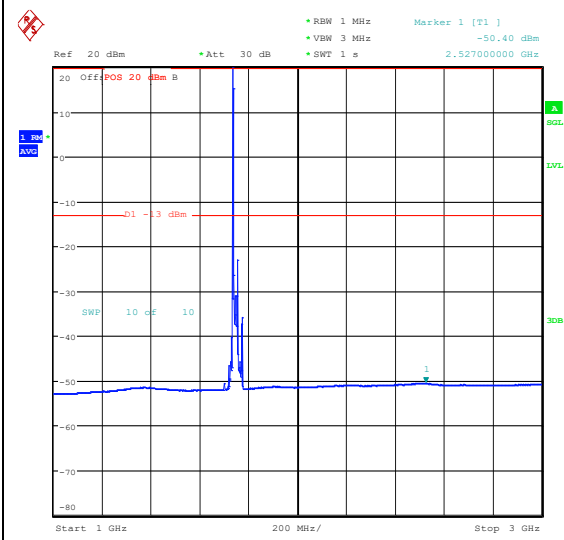

Band66_20MHz_16QAM_132322_1RB#0_0.15~30_0.15~30