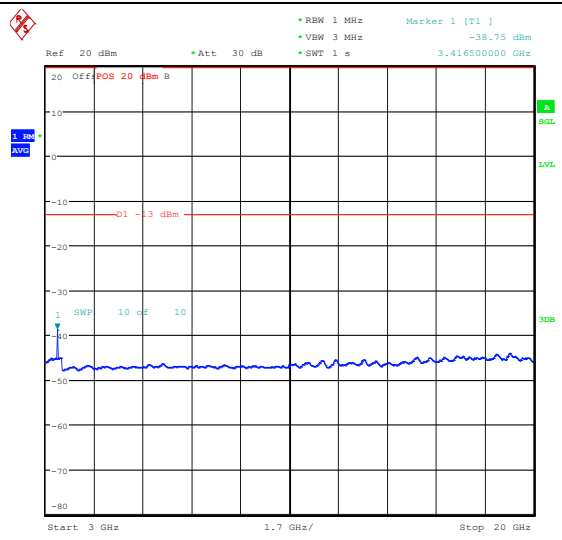

Band66_20MHz_16QAM_132072_1RB#0_30~100_0_30~1000