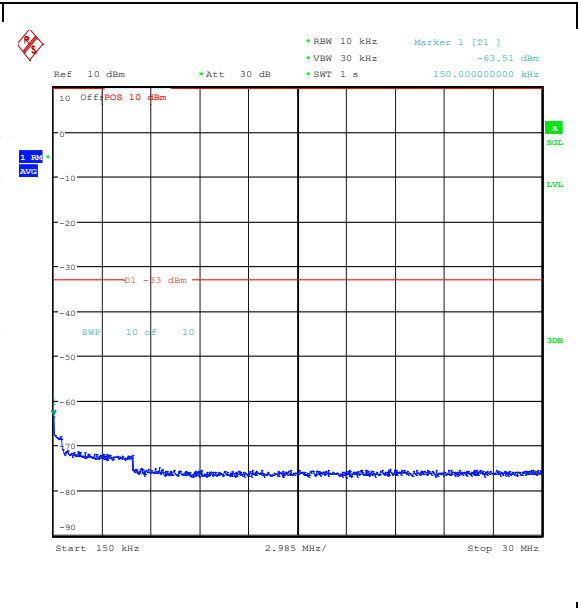

Band66_5MHz_16QAM_132647_1RB#0_3000~20
000_3000~20000