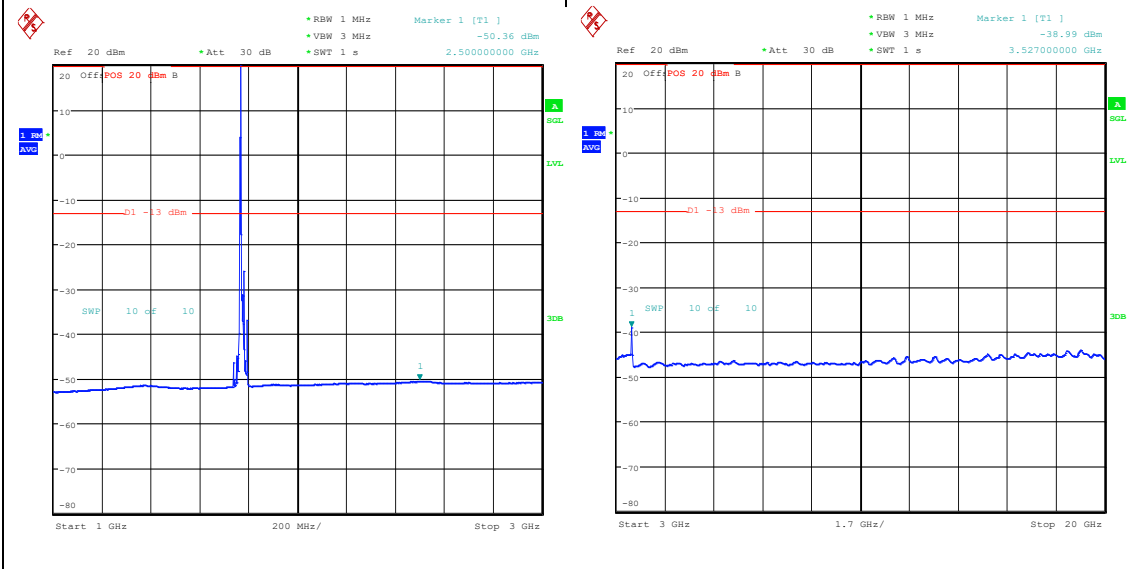

Band66_15MHz_16QAM_132597_1RB#0_0.15~30_0.15~30

Band66_15MHz_16QAM_132597_1RB#0_30~1000_0_30~1000