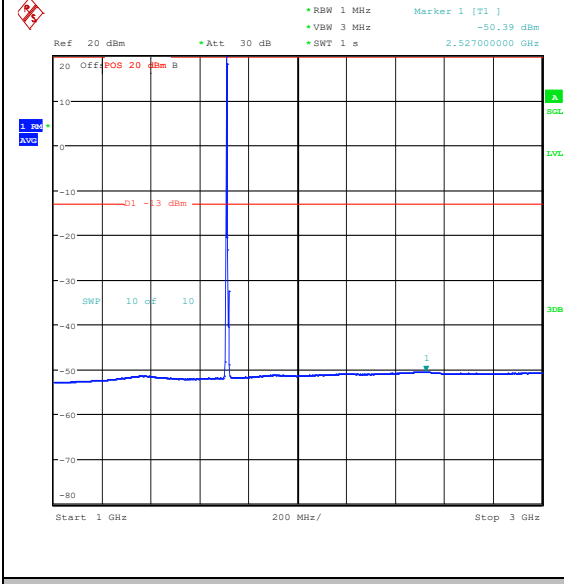

Band66_5MHz_16QAM_131997_1RB#0_0.15~3
0_0.15~30