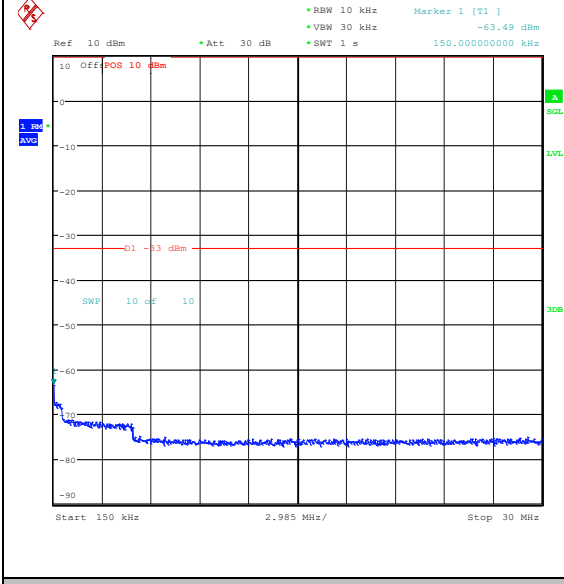

Band66_10MHz_QPSK_132022_1RB#0_3000~20000