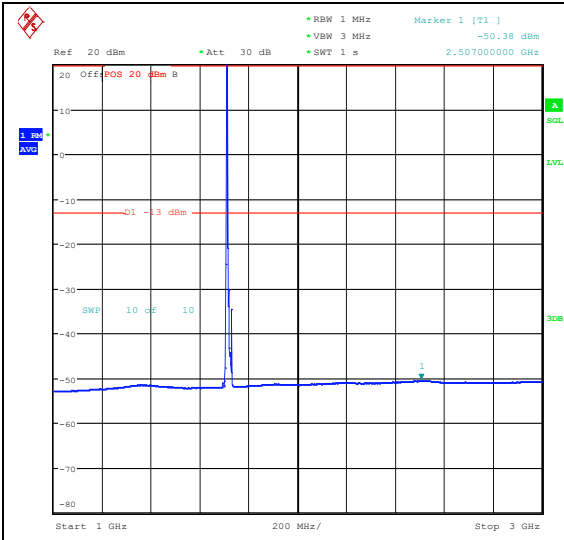

Band66\_10MHz\_QPSK\_132022\_1RB#0\_3000~20000

Band66\_10MHz\_16QAM\_132022\_1RB#0\_0.009~0.15

Band66\_10MHz\_16QAM\_132022\_1RB#0\_0.15~30

Band66\_10MHz\_16QAM\_132022\_1RB#0\_30~100

Band66\_10MHz\_16QAM\_132022\_1RB#0\_1000~3000\_1000~3000