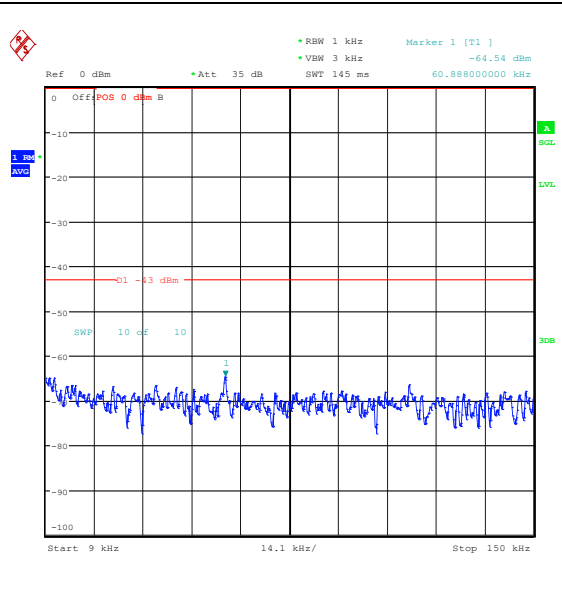

Band66_10MHz_QPSK_132022_1RB#0_1000~3000_00_1000~3000