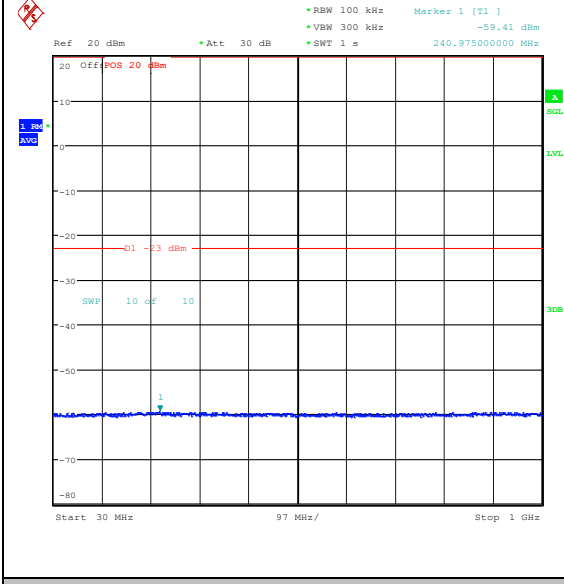

Band66_10MHz_QPSK_132022_1RB#0_0.009~0.15_0.009~0.15