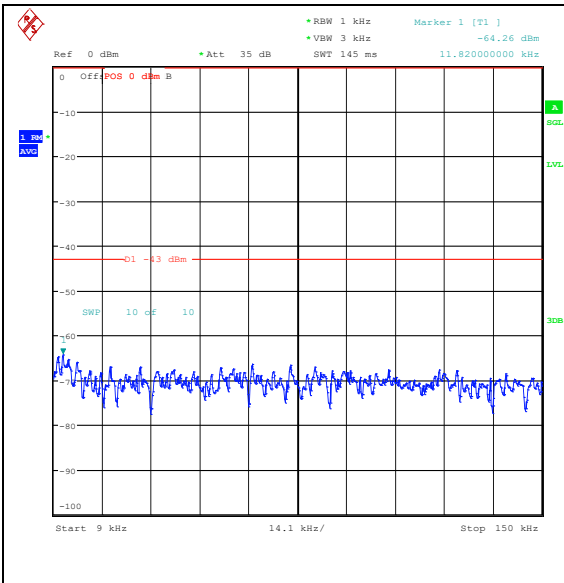

Band66\_5MHz\_16QAM\_131997\_1RB#0\_0.15~3  
0\_0.15~30

Band66\_5MHz\_16QAM\_131997\_1RB#0\_30~1000  
\_30~1000

Band66\_5MHz\_16QAM\_131997\_1RB#0\_1000~3  
000\_1000~3000

Band66\_5MHz\_16QAM\_131997\_1RB#0\_3000~20  
000\_3000~20000