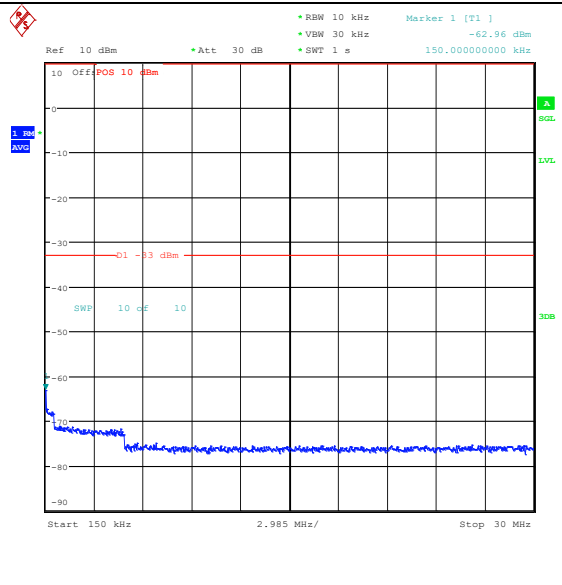

Band66\_15MHz\_16QAM\_132047\_1RB#0\_30~100\_0\_30~1000

Band66\_15MHz\_16QAM\_132047\_1RB#0\_1000~3000\_1000~3000

Band66\_15MHz\_16QAM\_132047\_1RB#0\_3000~20000\_0000\_3000~20000

Band66\_15MHz\_QPSK\_132322\_1RB#0\_0.009~0.15\_0.009~0.15