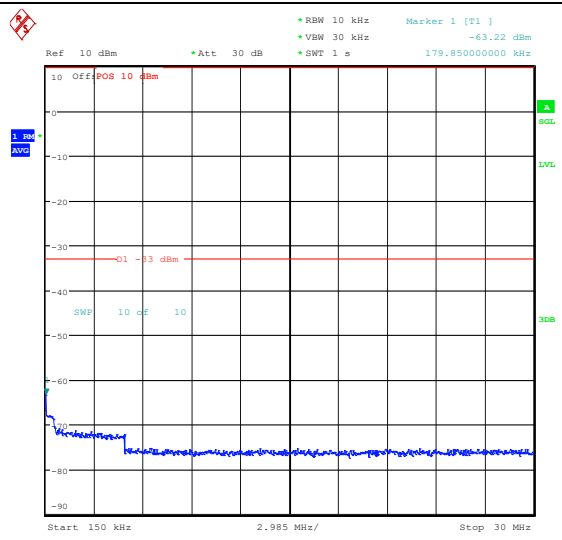

Band66\_10MHz\_16QAM\_132322\_1RB#0\_30-100\_0\_30-1000

Band66\_10MHz\_16QAM\_132322\_1RB#0\_1000-3000\_1000-3000

Band66\_10MHz\_16QAM\_132322\_1RB#0\_3000-20000\_0000\_3000-20000

Band66\_10MHz\_QPSK\_132622\_1RB#0\_0.009~0.15\_0.009~0.15