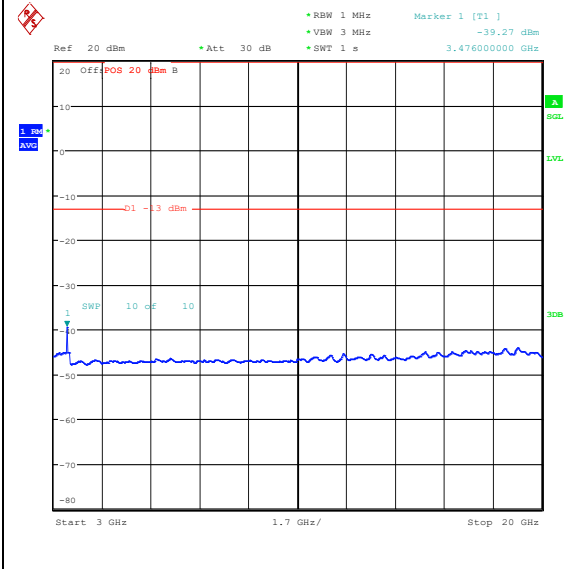

Band66_10MHz_QPSK_132322_1RB#0_30~100
0_30~1000