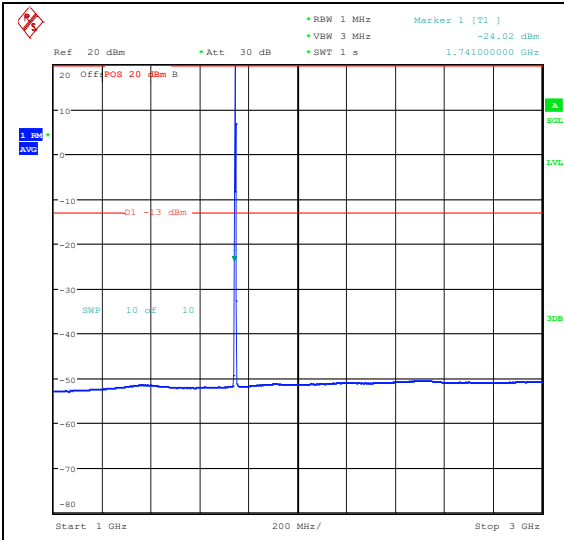

Band66_1.4MHz_16QAM_132322_1RB#0_0.15~30_0.15~30