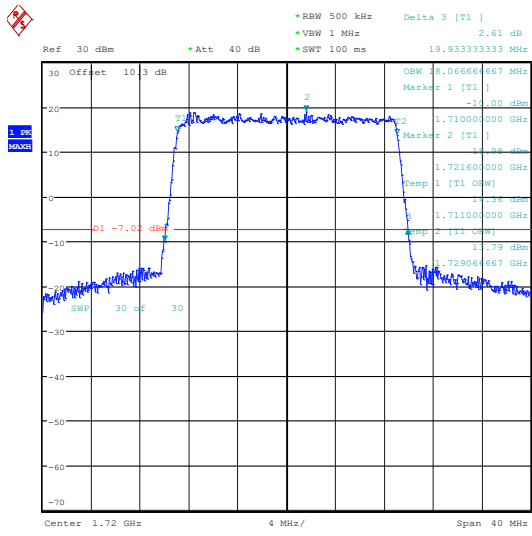

Band66-15MHz-QPSK-132047-75RB#0-PASS

Band66-15MHz-16QAM-132047-75RB#0-PASS

Band66-15MHz-QPSK-132322-75RB#0-PASS

Band66-15MHz-16QAM-132322-75RB#0-PASS

Band66-15MHz-QPSK-132597-75RB#0-PASS

Band66-15MHz-16QAM-132597-75RB#0-PASS