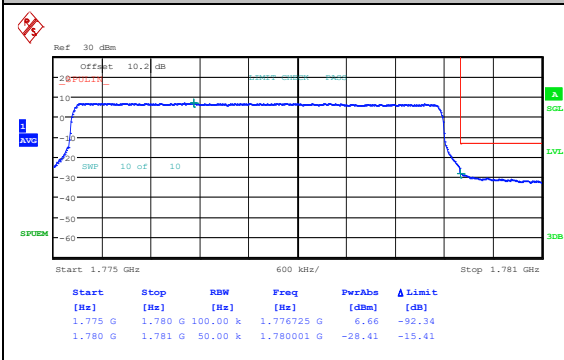

Band66_5MHz_QPSK_132647_1RB#24