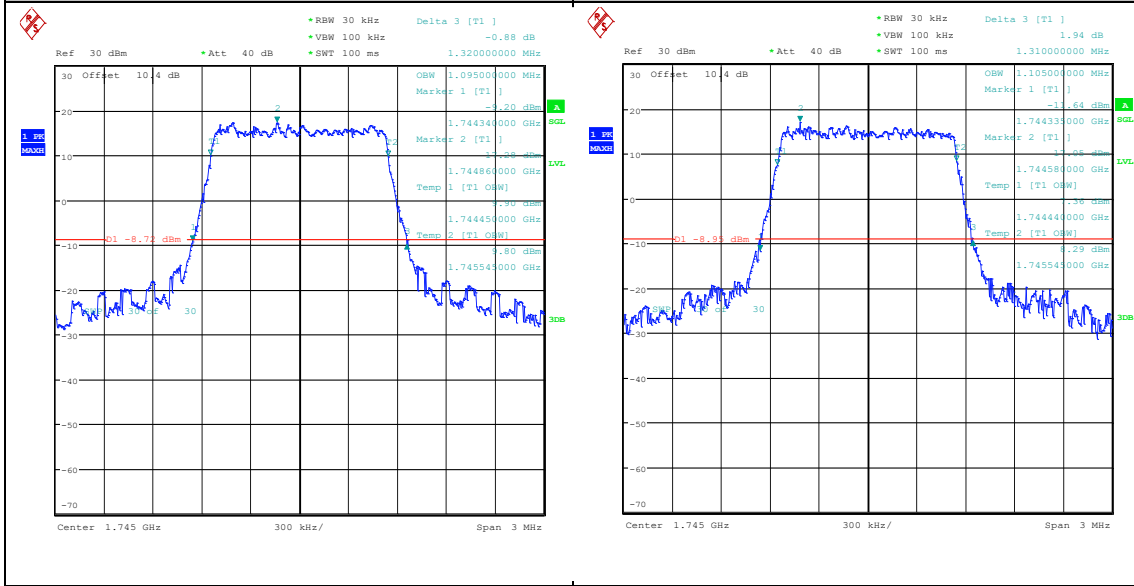

Band66-1.4MHz-QPSK-132322-6RB#0-PASS
Band66-1.4MHz-16QAM-132322-6RB#0-PASS