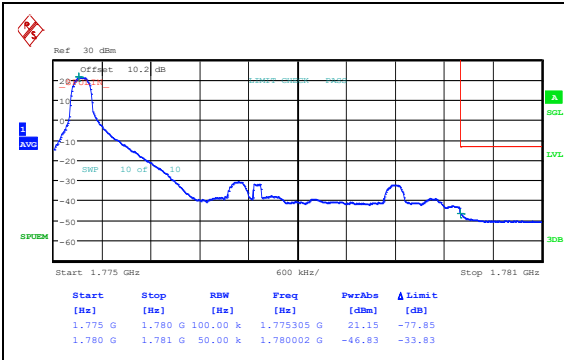

Band66_5MHz_QPSK_131997_25RB#0