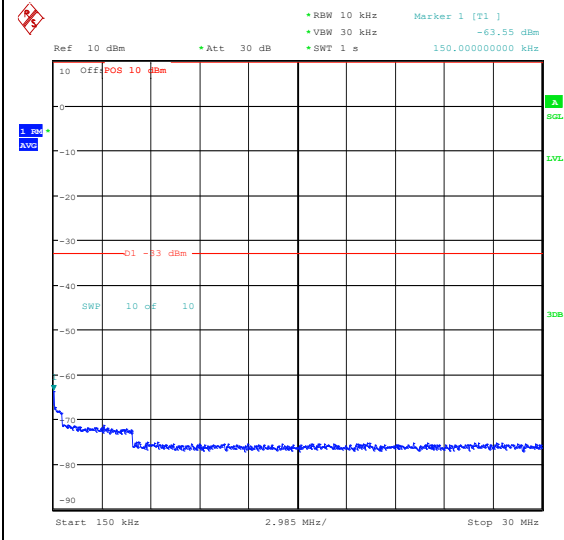

Band66_1.4MHz_QPSK_132322_1RB#0_3000~20000_3000~20000