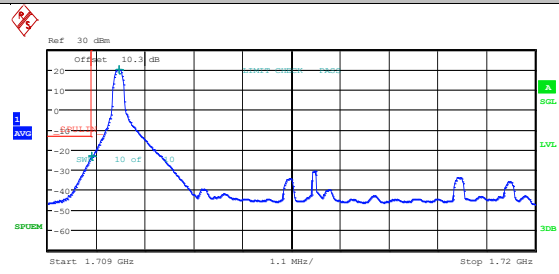

Start [Hz]	Stop [Hz]	RBW [Hz]	Freq [Hz]	PwrAbs [dBm]	Δ Limit [dB]
1.709 G	1.710 G	100.00 k	1.709994 G	-21.81	-8.81
1.710 G	1.720 G	100.00 k	1.710550 G	20.94	-78.06

Date: 23.MAR.2024 11:15:35

Band66_5MHz_16QAM_132647_25RB#0