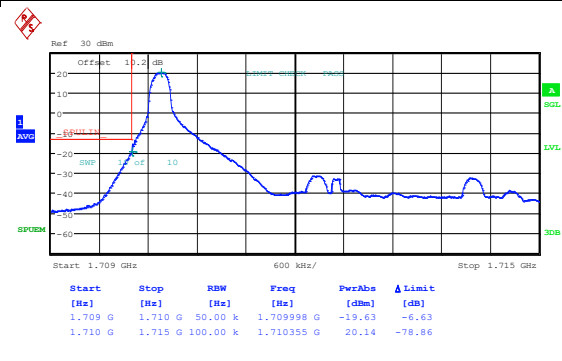

Band66_3MHz_16QAM_132657_15RB#0