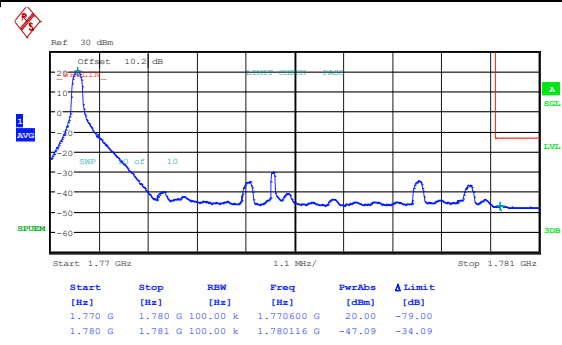

Band66_10MHz_16QAM_132022_50RB#0