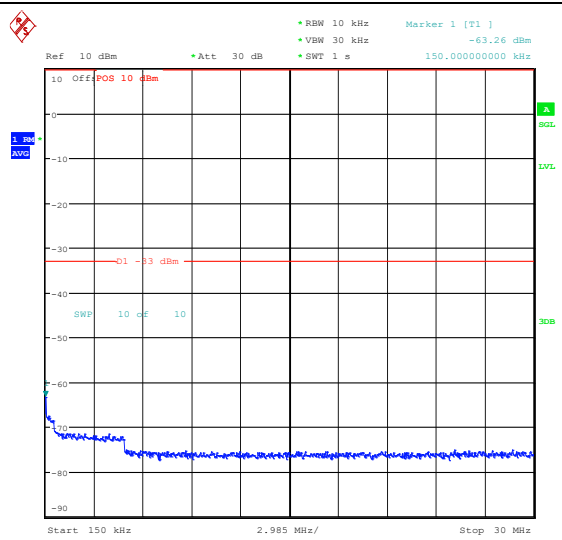

Band66_1.4MHz_16QAM_131979_1RB#0_3000~20000_3000~20000