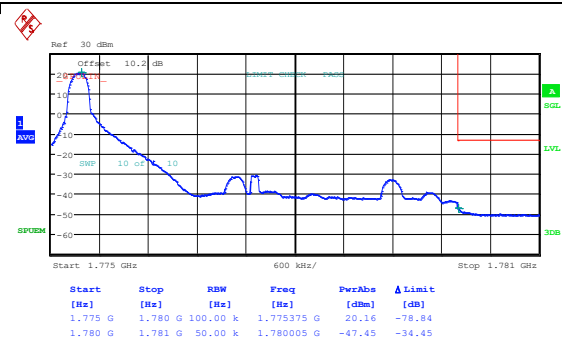

Band66_5MHz_16QAM_131997_25RB#0