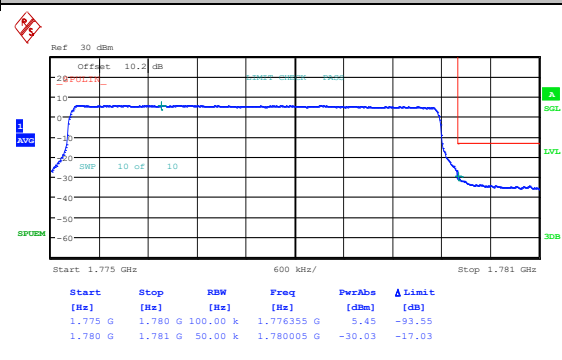

Band66_5MHz_16QAM_132647_1RB#24