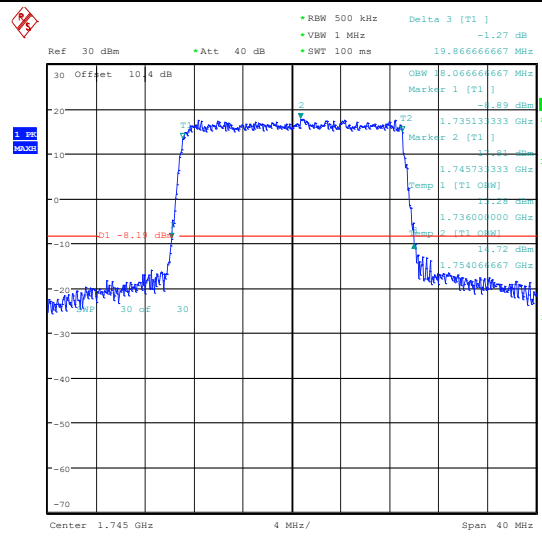

Band66-20MHz-16QAM-132072-100RB#0-PASS