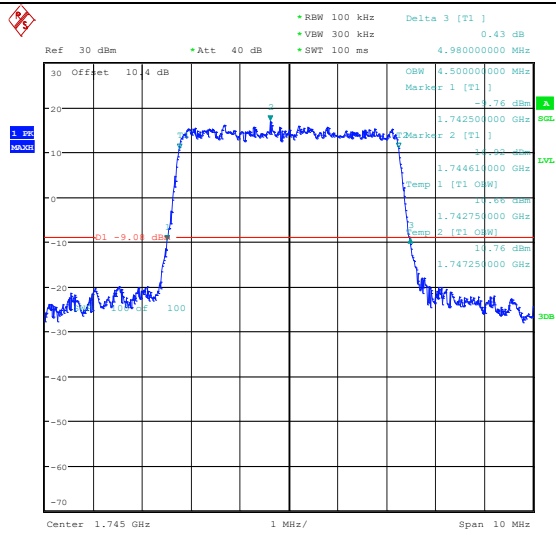

Band66-5MHz-QPSK-132322-25RB#0-PASS

Band66-5MHz-16QAM-132322-25RB#0-PASS

Band66-5MHz-QPSK-132647-25RB#0-PASS

Band66-5MHz-16QAM-132647-25RB#0-PASS