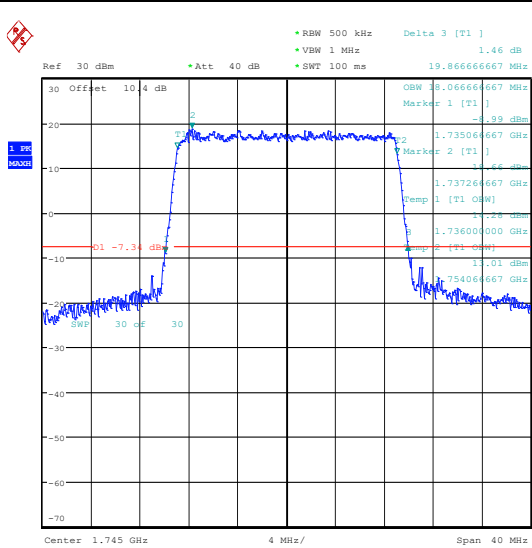

Band66-20MHz-QPSK-132072-100RB#0-PASS