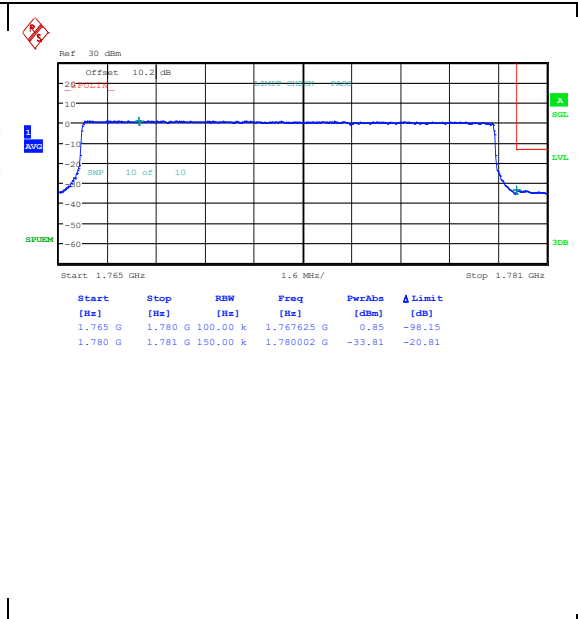

Band66_15MHz_QPSK_132047_75RB#0

Band66_15MHz_16QAM_132047_75RB#0

Band66_15MHz_QPSK_132597_1RB#0

Band66_15MHz_16QAM_132597_1RB#0

Band66_15MHz_QPSK_132597_1RB#74

Band66_15MHz_16QAM_132597_1RB#74

Band66_15MHz_QPSK_132597_75RB#0