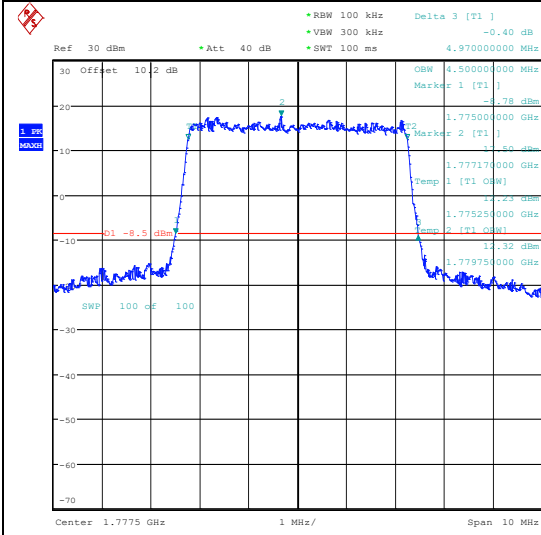

Band66-5MHz-QPSK-132322-25RB#0-PASS

Band66-5MHz-16QAM-132322-25RB#0-PASS