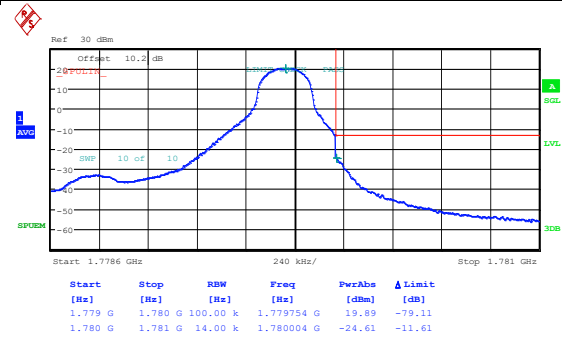

Band66_1.4MHz_16QAM_132665_1RB#0