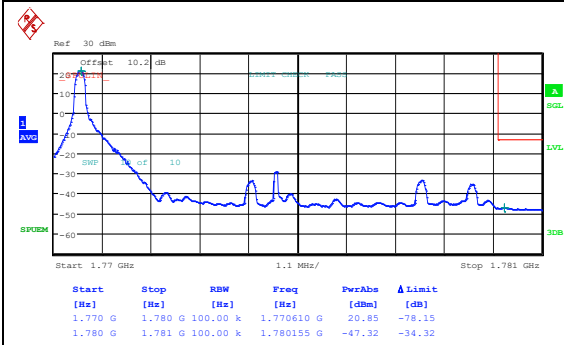

Band66_10MHz_QPSK_132022_50RB#0