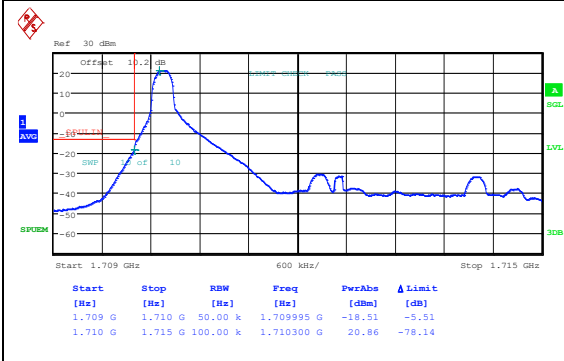

Band66_3MHz_QPSK_132657_15RB#0