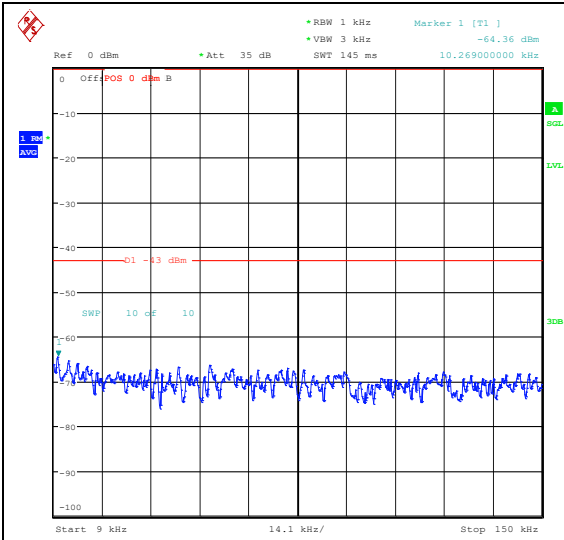

Test Graphs

Band66_1.4MHz_16QAM_131979_1RB#0_0.15~30_0.15~30

Band66_1.4MHz_16QAM_131979_1RB#0_30~1000_30~1000

Band66_1.4MHz_16QAM_131979_1RB#0_1000~3000_1000~3000

Band66_1.4MHz_16QAM_131979_1RB#0_3000~20000_3000~20000