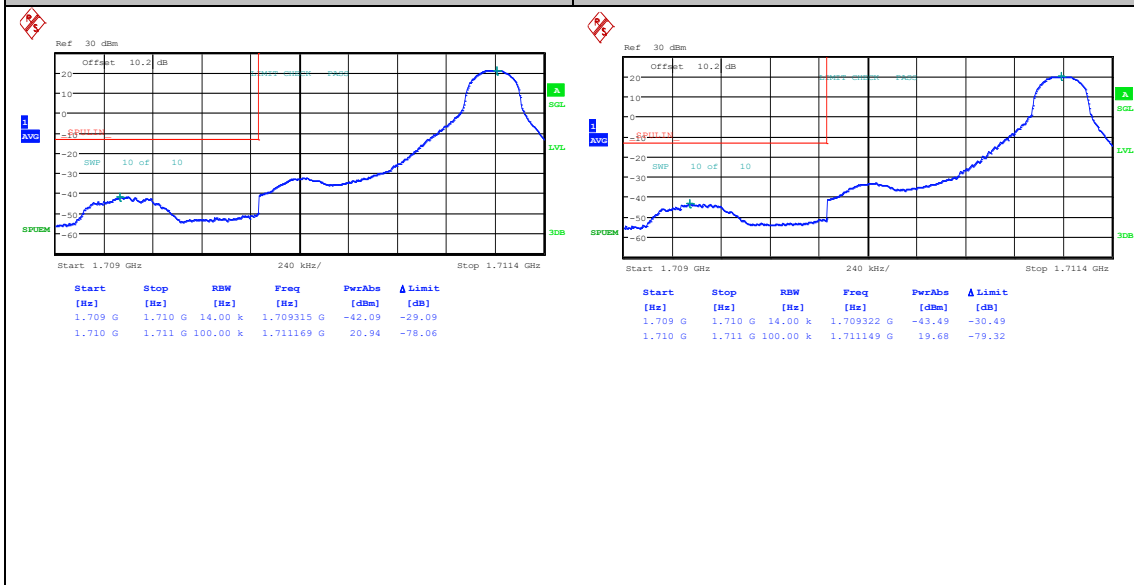

Band66_1.4MHz_QPSK_131979_1RB#0

Band66_1.4MHz_16QAM_131979_1RB#0