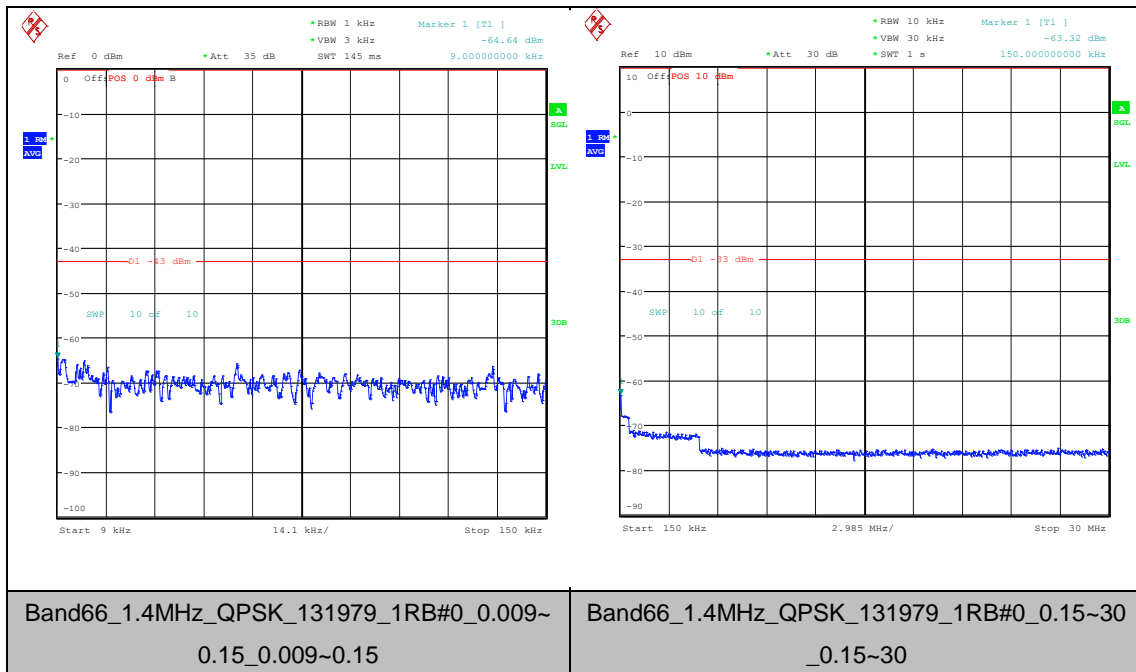

Band66	20MHz	16QAM	132322	1RB#0	0.009~0.15	-64.44	PASS
Band66	20MHz	16QAM	132322	1RB#0	0.15~30	-63.17	PASS
Band66	20MHz	16QAM	132322	1RB#0	30~1000	-59.32	PASS
Band66	20MHz	16QAM	132322	1RB#0	1000~3000	-50.40	PASS
Band66	20MHz	16QAM	132322	1RB#0	3000~20000	-40.52	PASS
Band66	20MHz	QPSK	132572	1RB#0	0.009~0.15	-64.19	PASS
Band66	20MHz	QPSK	132572	1RB#0	0.15~30	-63.33	PASS
Band66	20MHz	QPSK	132572	1RB#0	30~1000	-59.39	PASS
Band66	20MHz	QPSK	132572	1RB#0	1000~3000	-50.37	PASS
Band66	20MHz	QPSK	132572	1RB#0	3000~20000	-37.91	PASS
Band66	20MHz	16QAM	132572	1RB#0	0.009~0.15	-63.74	PASS
Band66	20MHz	16QAM	132572	1RB#0	0.15~30	-63.09	PASS
Band66	20MHz	16QAM	132572	1RB#0	30~1000	-59.29	PASS
Band66	20MHz	16QAM	132572	1RB#0	1000~3000	-50.37	PASS
Band66	20MHz	16QAM	132572	1RB#0	3000~20000	-38.96	PASS

Test Graphs