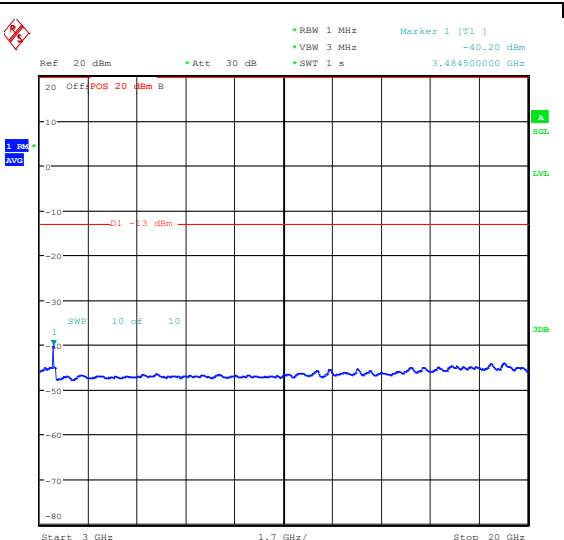

Band66_1.4MHz_16QAM_132322_1RB#0_30~1000_30~1000