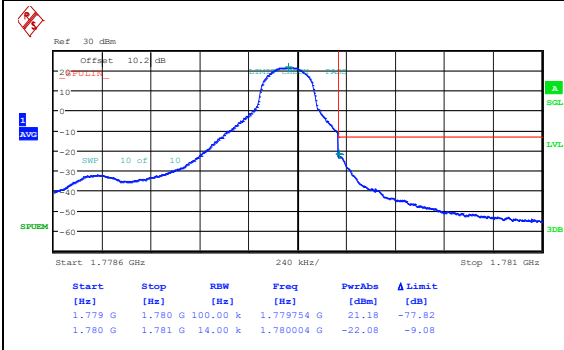

Band66_1.4MHz_QPSK_132665_1RB#0