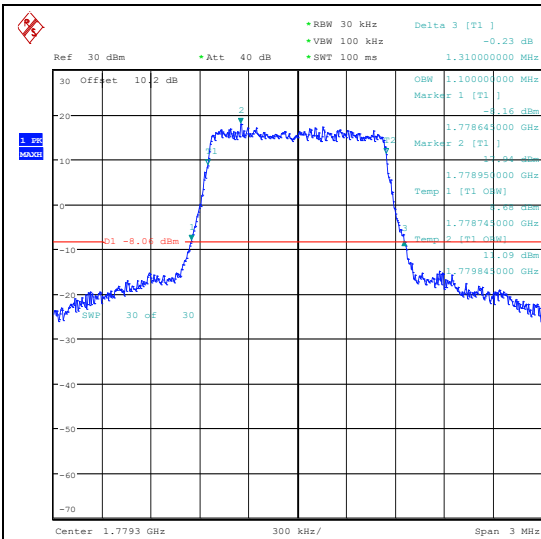

Band66-1.4MHz-QPSK-132665-6RB#0-PASS

Band66-1.4MHz-16QAM-132665-6RB#0-PASS

Band66-3MHz-QPSK-131987-15RB#0-PASS

Band66-3MHz-16QAM-131987-15RB#0-PASS