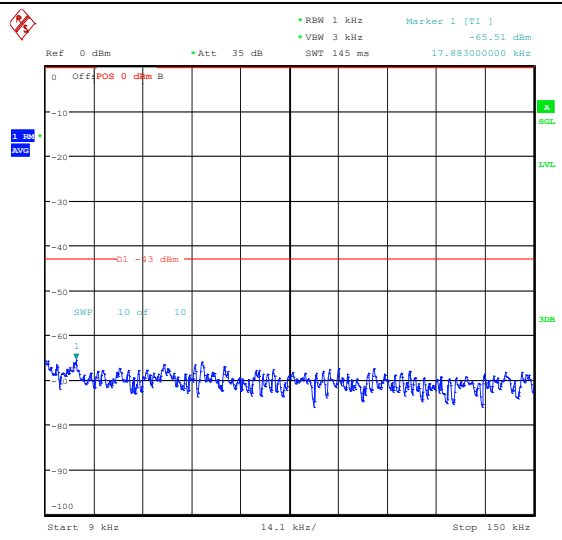

Band66_1.4MHz_QPSK_132322_1RB#0_1000~3000_000_1000~3000