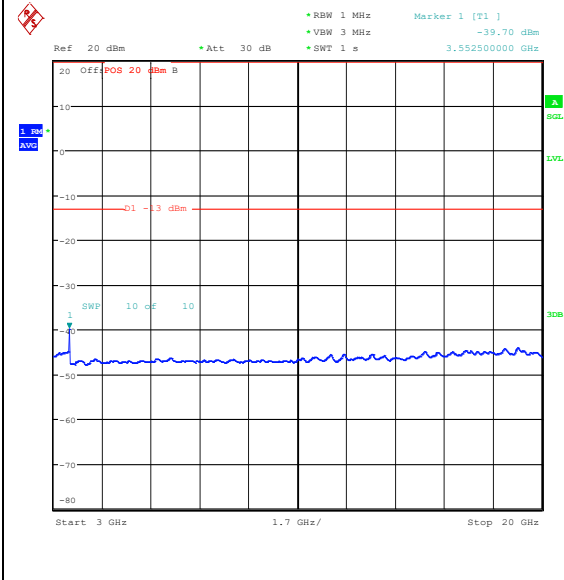

Band66_1.4MHz_QPSK_132665_1RB#0_30~100_0_30~1000

Band66_1.4MHz_QPSK_132665_1RB#0_3000~2_0000_3000~20000