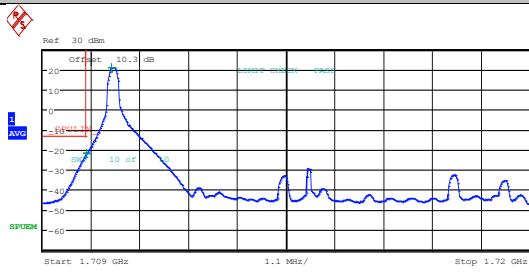

Start [Hz]	Stop [Hz]	RBW [Hz]	Freq [Hz]	PwrAbs [dBm]	Δ Limit [dB]
1.709 G	1.710 G	100.00 k	1.709994 G	-21.81	-8.81
1.710 G	1.720 G	100.00 k	1.710550 G	20.94	-78.06

Date: 23.MAR.2024 11:15:35

Band66_5MHz_16QAM_132647_25RB#0