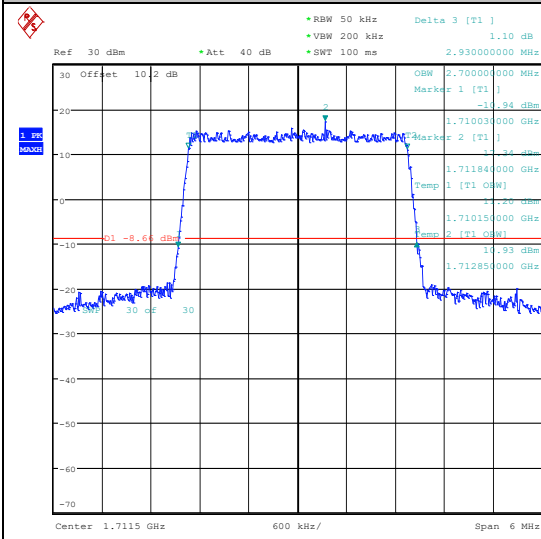

Test Graphs

Band66-1.4MHz-QPSK-131979-6RB#0-PASS
Band66-1.4MHz-16QAM-131979-6RB#0-PASS

Band66-1.4MHz-QPSK-132322-6RB#0-PASS
Band66-1.4MHz-16QAM-132322-6RB#0-PASS

Band66-1.4MHz-QPSK-132665-6RB#0-PASS

Band66-1.4MHz-16QAM-132665-6RB#0-PASS