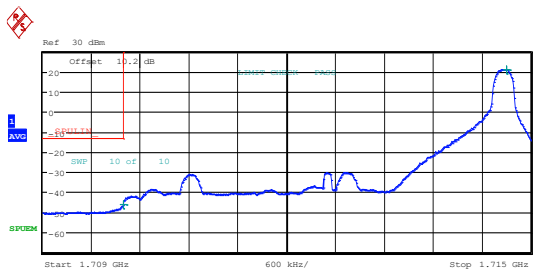

Band66_3MHz_QPSK_132657_1RB#14

Band66_3MHz_16QAM_132657_1RB#14

Band66_3MHz_QPSK_132657_15RB#0

Band66_3MHz_16QAM_132657_15RB#0

Band66_5MHz_QPSK_131997_1RB#0

Start [Hz]	Stop [Hz]	RBW [Hz]	Freq [Hz]	PwrAbs [dBm]	Limit [dB]
1.709 G	1.710 G	50.00 k	1.709995 G	-46.24	-33.24
1.710 G	1.715 G	100.00 k	1.714700 G	21.00	-78.00