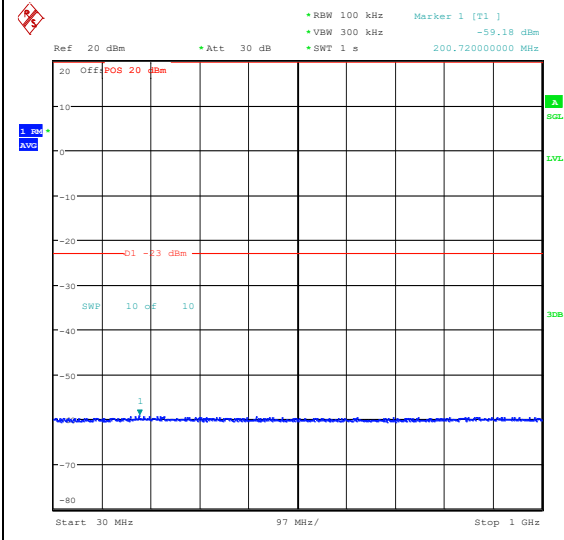

Band66_1.4MHz_QPSK_132322_1RB#0_0.009~0.15_0.009~0.15