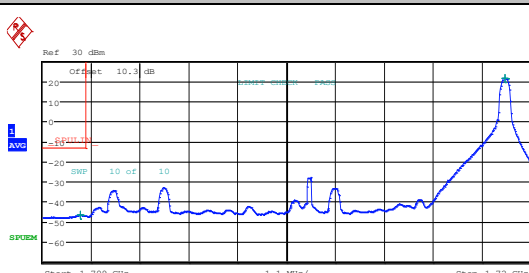

Band66_10MHz_QPSK_132022_1RB#0

Start [Hz]	Stop [Hz]	RBW [Hz]	Freq [Hz]	PwrAbs [dBm]	Δ Limit [dB]
1.709 G	1.710 G	100.00 k	1.709851 G	-46.83	-33.83
1.710 G	1.720 G	100.00 k	1.719410 G	21.40	-77.60