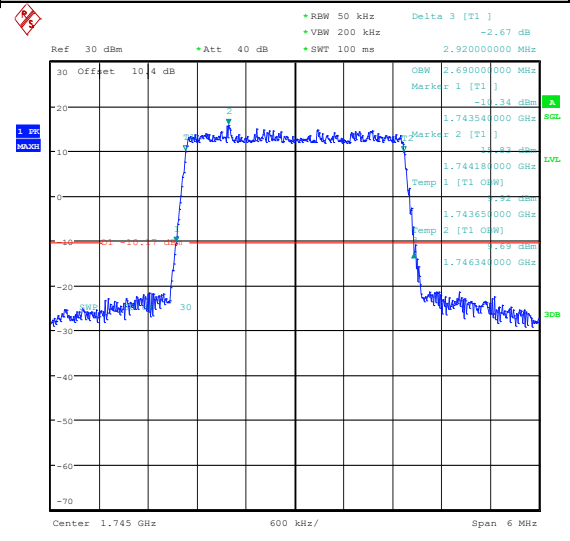

Band66-3MHz-QPSK-131987-15RB#0-PASS

Band66-3MHz-16QAM-131987-15RB#0-PASS