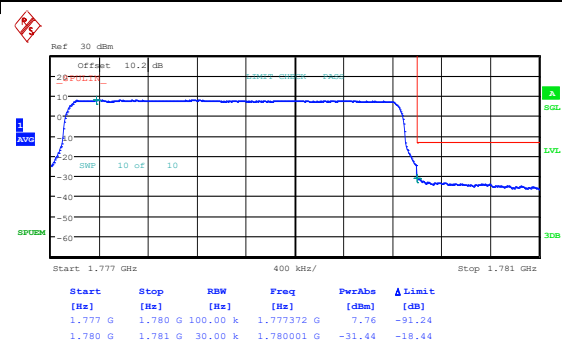

Band66_3MHz_16QAM_132657_1RB#14