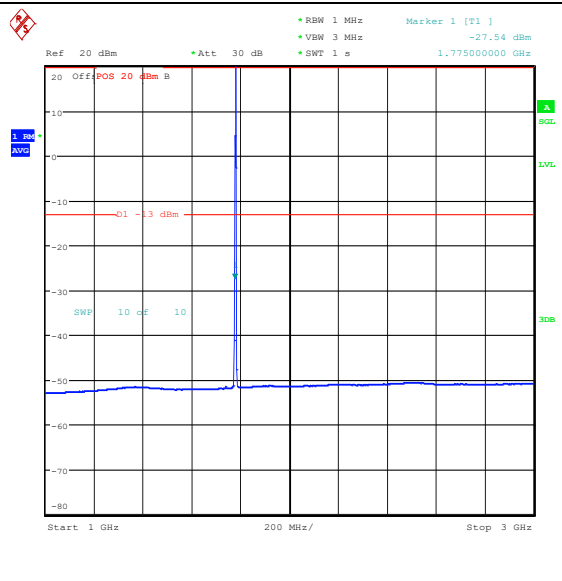

Band66_1.4MHz_QPSK_132665_1RB#0_0.15~30_0.15~30