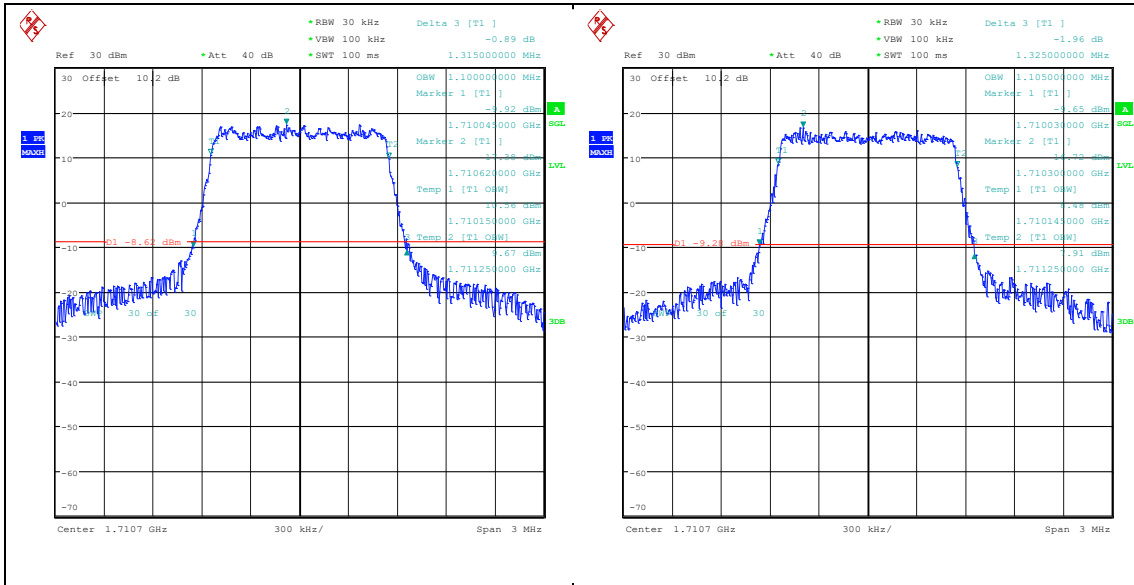

Test Graphs

Band66-1.4MHz-QPSK-131979-6RB#0-PASS
Band66-1.4MHz-16QAM-131979-6RB#0-PASS