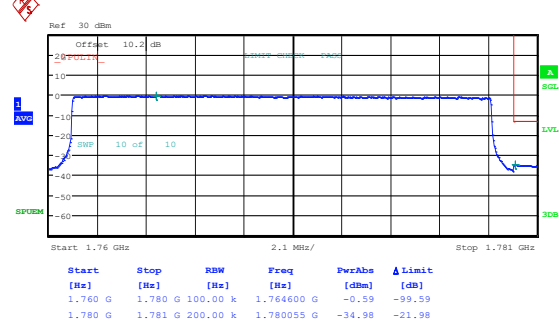

Band66_20MHz_QPSK_132572_1RB#0

Band66_20MHz_16QAM_132572_1RB#0

Band66_20MHz_QPSK_132572_1RB#99

Band66_20MHz_16QAM_132572_1RB#99

Band66_20MHz_QPSK_132572_100RB#0

Band66_20MHz_16QAM_132572_100RB#0

Appendix E: Conducted Spurious Emission