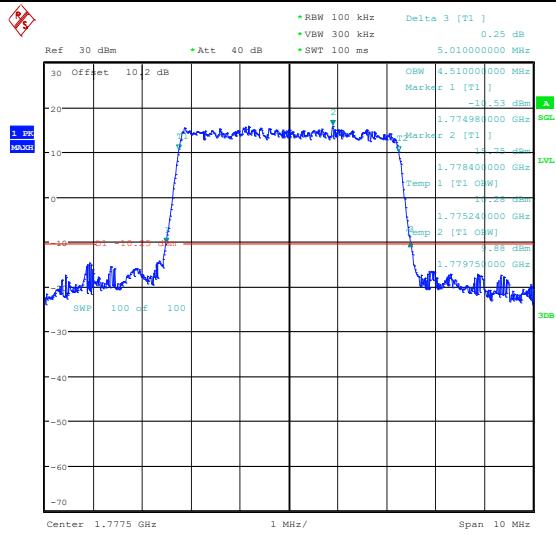

Band66-5MHz-QPSK-132322-25RB#0-PASS

Band66-5MHz-16QAM-132322-25RB#0-PASS