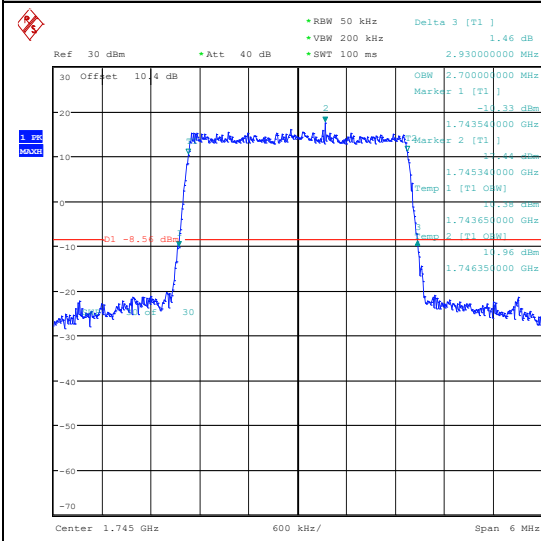

Band66-3MHz-QPSK-131987-15RB#0-PASS

Band66-3MHz-16QAM-131987-15RB#0-PASS