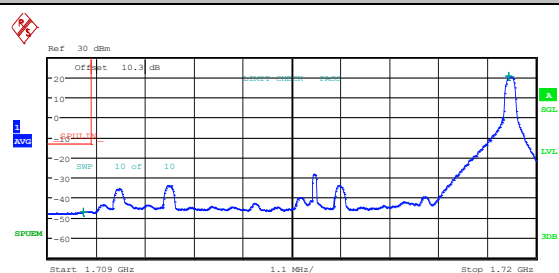

Band66_10MHz_16QAM_132022_1RB#0

Start [Hz]	Stop [Hz]	RBW [Hz]	Freq [Hz]	PwrAbs [dBm]	Δ Limit [dB]
1.709 G	1.710 G	100.00 k	1.709801 G	-47.16	-34.16
1.710 G	1.720 G	100.00 k	1.719390 G	20.32	-78.68

Band66_10MHz_QPSK_132022_1RB#49

Band66_10MHz_16QAM_132022_1RB#49