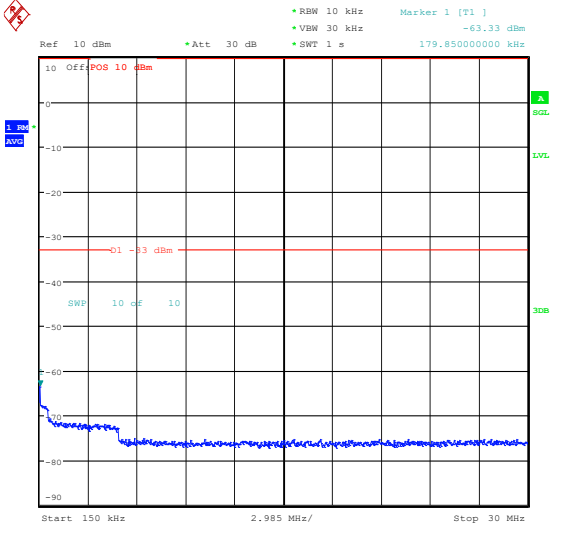

Band66_1.4MHz_16QAM_132322_1RB#0_3000~20000_3000~20000