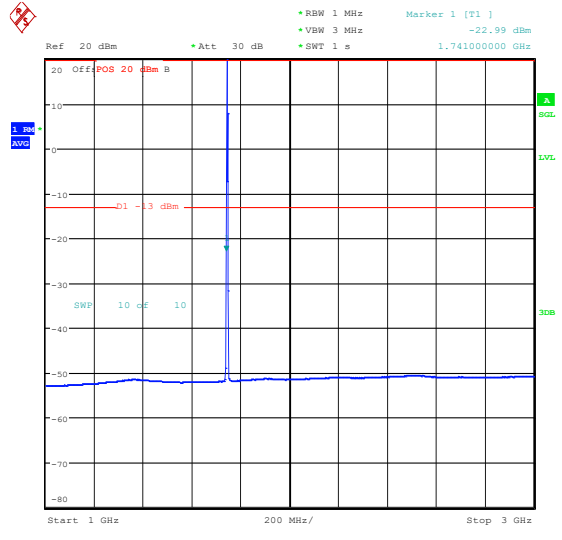

Band66_1.4MHz_QPSK_132322_1RB#0_0.15~30_0.15~30