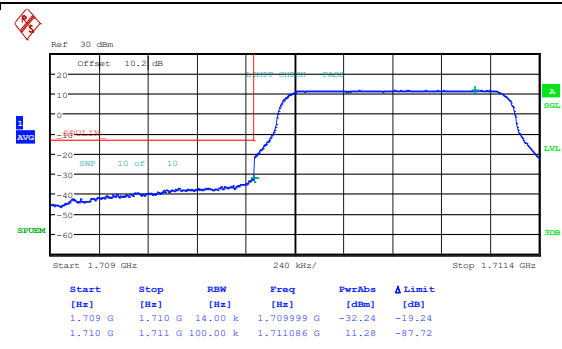

Test Graphs

Band66_1.4MHz_QPSK_131979_1RB#0

Band66_1.4MHz_16QAM_131979_1RB#0

Band66_1.4MHz_QPSK_131979_1RB#5

Band66_1.4MHz_16QAM_131979_1RB#5

Band66_1.4MHz_QPSK_131979_6RB#0

Band66_1.4MHz_16QAM_131979_6RB#0