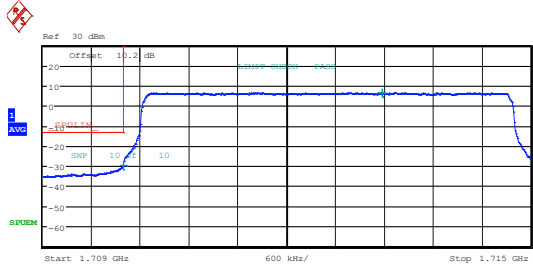

Band66_5MHz_QPSK_131997_1RB#24

Start [Hz]	Stop [Hz]	RBW [Hz]	Freq [Hz]	PwrAbs [dBm]	Limit [dB]
1.709 G	1.710 G	50.00 k	1.709992 G	-30.04	-17.04
1.710 G	1.715 G	100.00 k	1.713175 G	6.48	-92.52