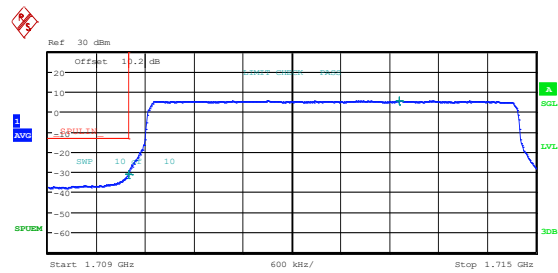

Band66_5MHz_16QAM_131997_1RB#24

Start [Hz]	Stop [Hz]	RBW [Hz]	Freq [Hz]	PwrAbs [dBm]	Limit [dB]
1.709 G	1.710 G	50.00 k	1.709993 G	-31.39	-18.39
1.710 G	1.715 G	100.00 k	1.713315 G	5.46	-93.54