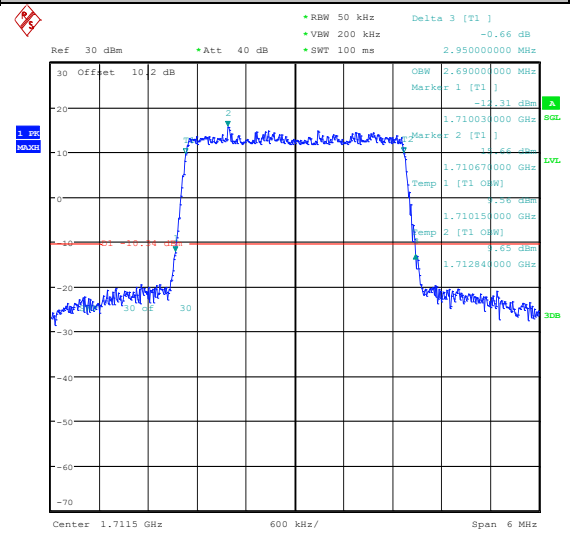

Test Graphs

Band66-1.4MHz-QPSK-131979-6RB#0-PASS
Band66-1.4MHz-16QAM-131979-6RB#0-PASS

Band66-1.4MHz-QPSK-132322-6RB#0-PASS
Band66-1.4MHz-16QAM-132322-6RB#0-PASS

Band66-1.4MHz-QPSK-132665-6RB#0-PASS

Band66-1.4MHz-16QAM-132665-6RB#0-PASS