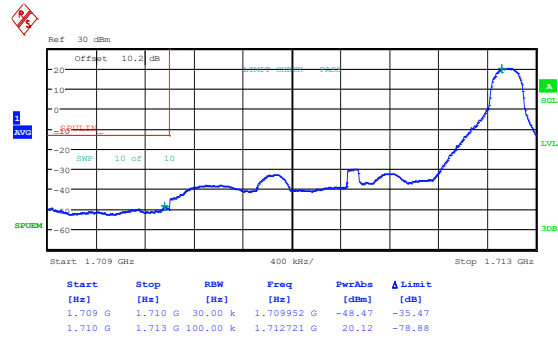

Band66_3MHz_16QAM_131987_1RB#0