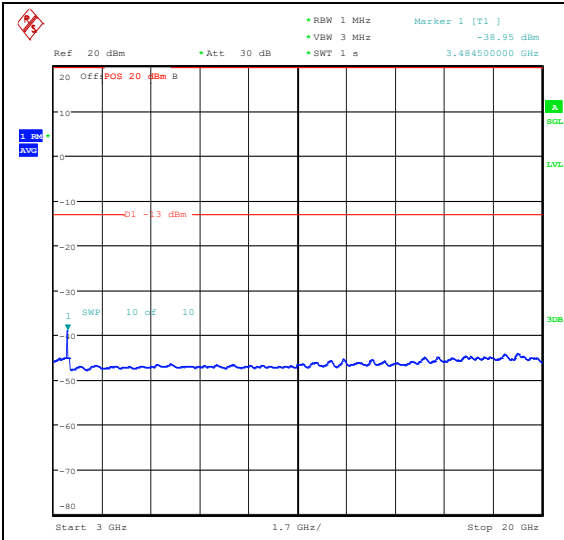

Band66_1.4MHz_QPSK_132322_1RB#0_0.009~0.15_0.009~0.15

Band66_1.4MHz_QPSK_132322_1RB#0_0.15~30_0.15~30

Band66_1.4MHz_QPSK_132322_1RB#0_30~100_0_30~1000

Band66_1.4MHz_QPSK_132322_1RB#0_1000~3000_000_1000~3000