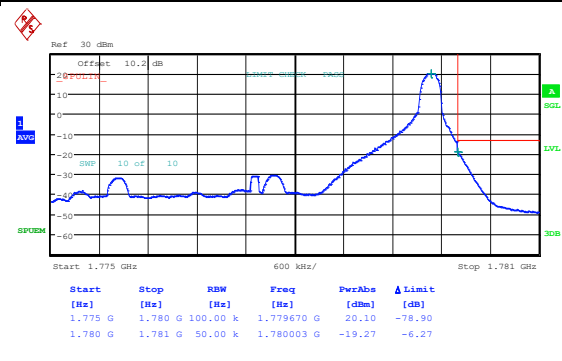

Band66_5MHz_16QAM_132647_1RB#0