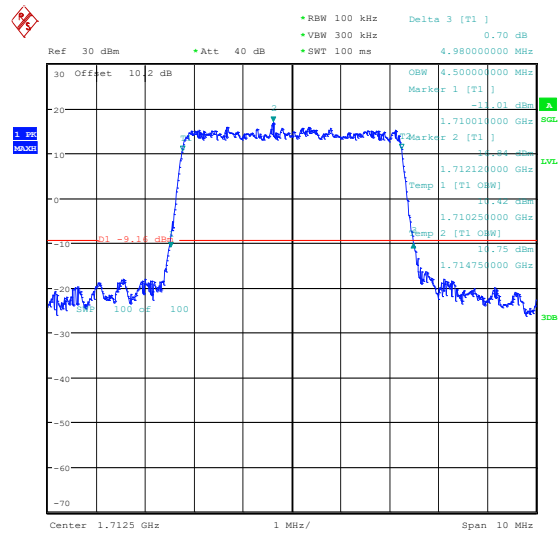

Band66-3MHz-16QAM-132657-15RB#0-PASS

Band66-5MHz-QPSK-131997-25RB#0-PASS

Band66-5MHz-16QAM-131997-25RB#0-PASS