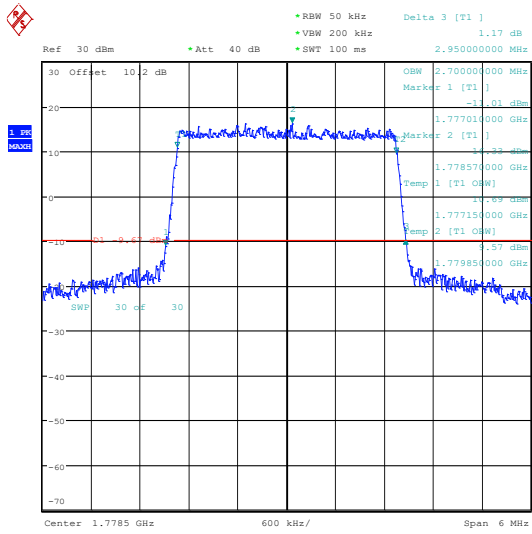

Band66-3MHz-QPSK-132322-15RB#0-PASS