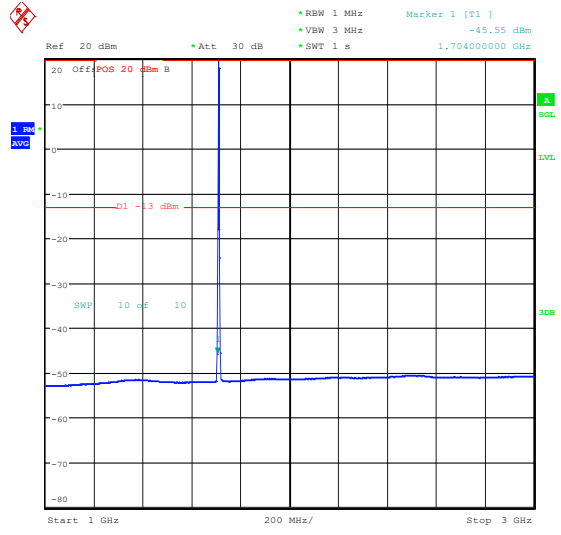

Band66_3MHz_QPSK_131987_1RB#0_0.15~30_0.15~30

Band66_3MHz_QPSK_131987_1RB#0_1000~3000_0_1000~3000