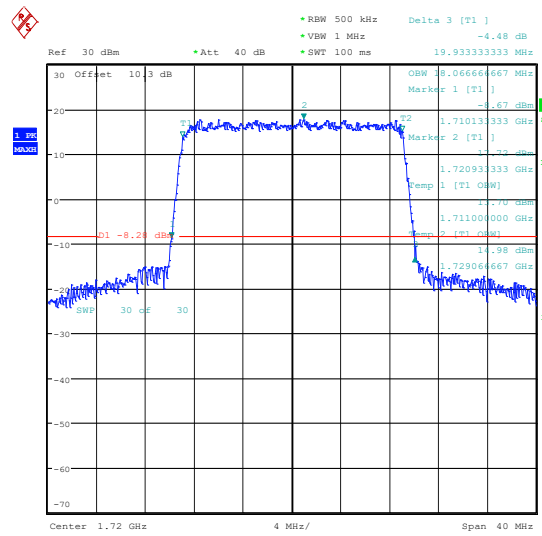

Band66-15MHz-QPSK-132047-75RB#0-PASS

Band66-15MHz-16QAM-132047-75RB#0-PASS

Band66-15MHz-QPSK-132322-75RB#0-PASS

Band66-15MHz-16QAM-132322-75RB#0-PASS

Band66-15MHz-QPSK-132597-75RB#0-PASS

Band66-15MHz-16QAM-132597-75RB#0-PASS