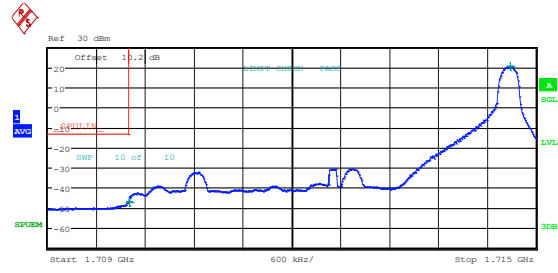

Band66_5MHz_16QAM_131997_1RB#0

Start [Hz]	Stop [Hz]	RBW [Hz]	Freq [Hz]	PwrAbs [dBm]	Limit [dB]
1.709 G	1.710 G	50.00 k	1.709997 G	-47.15	-34.15
1.710 G	1.715 G	100.00 k	1.714680 G	20.26	-78.74