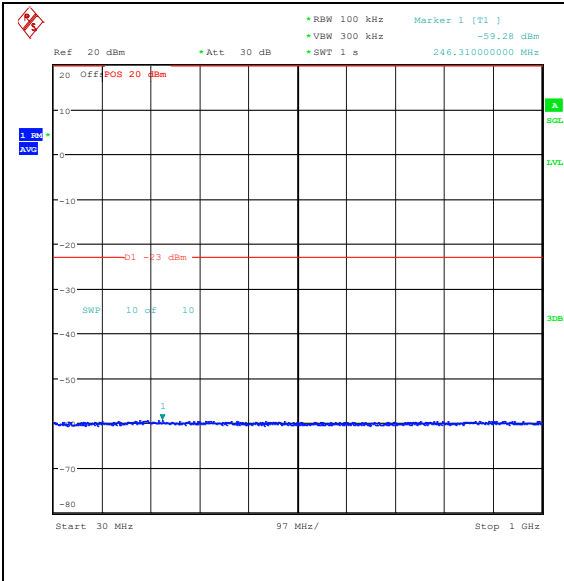

Band66_1.4MHz_QPSK_132665_1RB#0_0.009~0.15_0.009~0.15