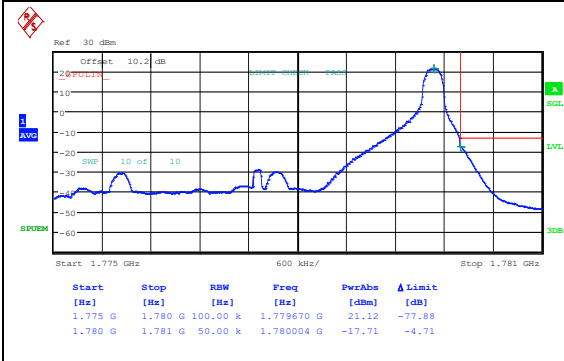

Band66_5MHz_QPSK_132647_1RB#0