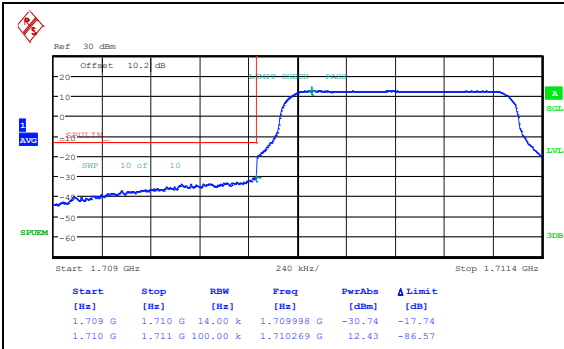

Test Graphs

Band66_1.4MHz_QPSK_131979_1RB#0

Band66_1.4MHz_16QAM_131979_1RB#0

Band66_1.4MHz_QPSK_131979_1RB#5

Band66_1.4MHz_16QAM_131979_1RB#5

Band66_1.4MHz_QPSK_131979_6RB#0

Band66_1.4MHz_16QAM_131979_6RB#0