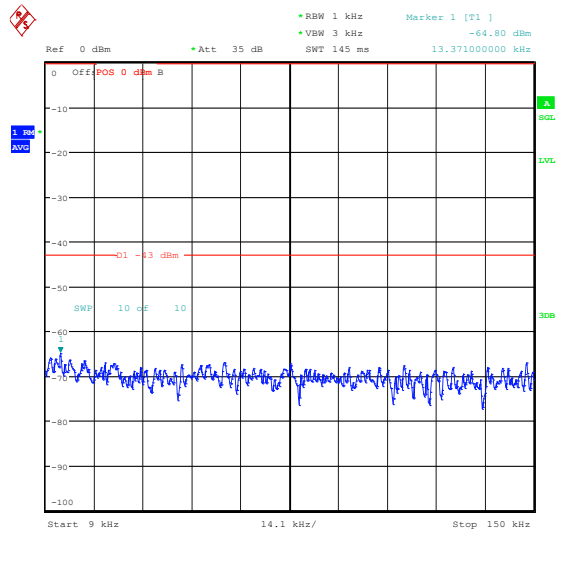

Band66_1.4MHz_QPSK_132665_1RB#0_1000~3_000_1000~3000

Band66_1.4MHz_16QAM_132665_1RB#0_0.009~0.15_0.009~0.15