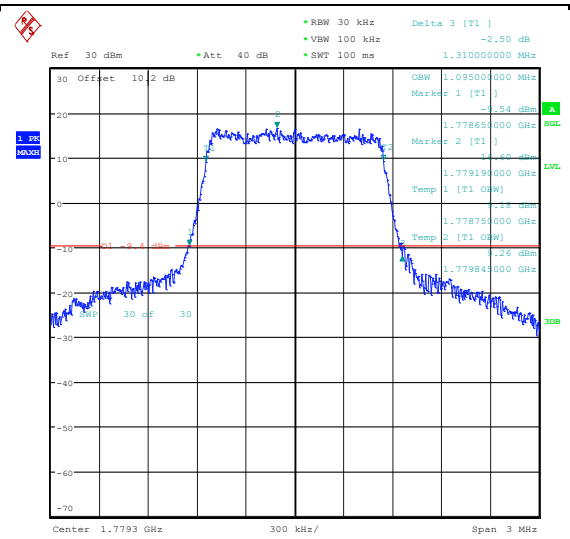

Band66-1.4MHz-QPSK-132665-6RB#0-PASS

Band66-1.4MHz-16QAM-132665-6RB#0-PASS

Band66-3MHz-QPSK-131987-15RB#0-PASS

Band66-3MHz-16QAM-131987-15RB#0-PASS