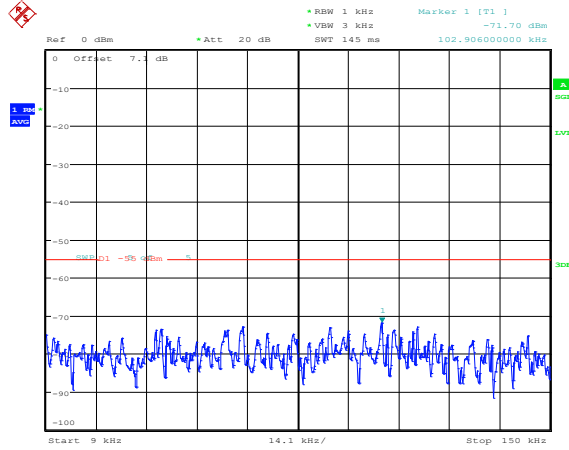

Band38-15MHz-QPSK-37825-1RB#0-Range2:0.15~30MHz

Band38-15MHz-QPSK-37825-1RB#0-Range3:30~1000MHz

Band38-15MHz-QPSK-37825-1RB#0-Range4:1000~20000MHz