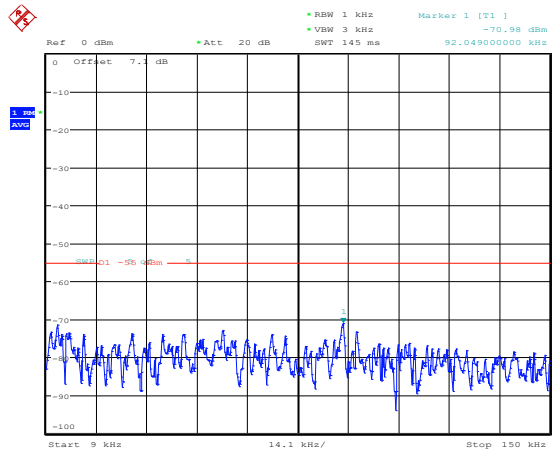

Band38-15MHz-16QAM-38000-1RB#0-Range1:0.009~0.15MHz

Band38-15MHz-16QAM-38000-1RB#0-Range2:0.15~30MHz