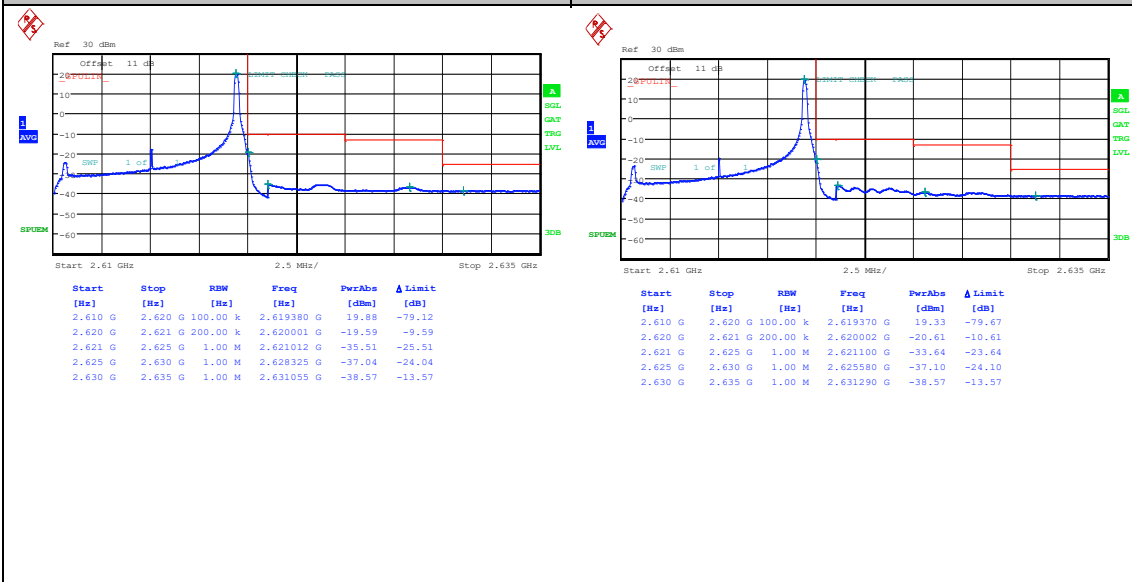

Band38_10MHz_QPSK_38200_1RB#0

Band38_10MHz_16QAM_38200_1RB#0