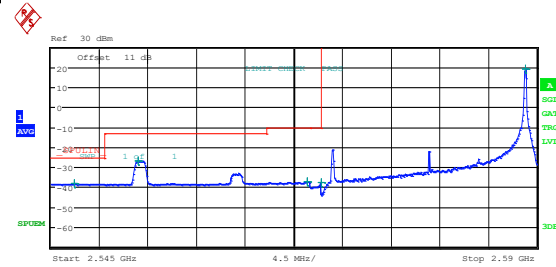

Band38_20MHz_16QAM_37850_1RB#0

Start [Hz]	Stop [Hz]	RBW [Hz]	Freq [Hz]	PwrAbs [dBm]	Δ Limit [dB]
2.545 G	2.550 G	1.00 M	2.547135 G	-38.52	-13.52
2.550 G	2.565 G	1.00 M	2.553075 G	-27.01	-14.01
2.565 G	2.569 G	1.00 M	2.568736 G	-37.21	-27.21
2.569 G	2.570 G	500.00 k	2.569992 G	-37.86	-27.86
2.570 G	2.590 G	100.00 k	2.588940 G	19.15	-79.85