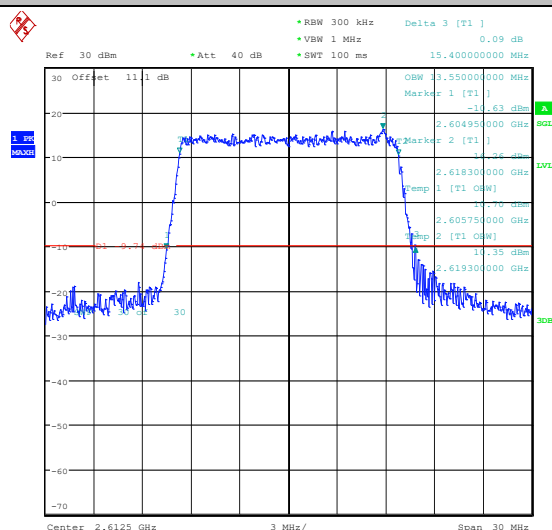

Band38-15MHz-QPSK-37825-75RB#0-PASS

Date: 23.MAR.2024 16:14:32

Band38-15MHz-16QAM-37825-75RB#0-PASS

Date: 23.MAR.2024 16:14:43

Band38-15MHz-QPSK-38000-75RB#0-PASS

Band38-15MHz-16QAM-38000-75RB#0-PASS

Band38-15MHz-QPSK-38175-75RB#0-PASS