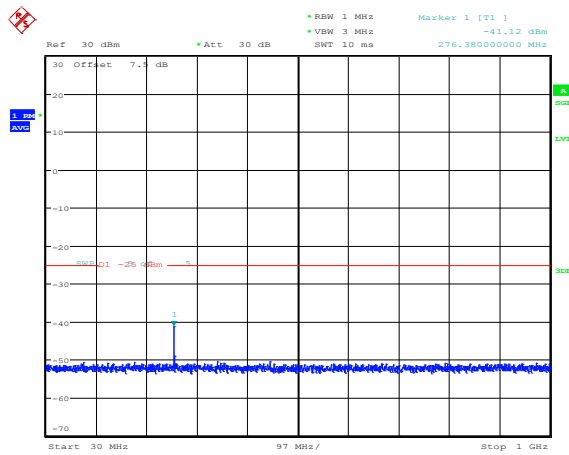

Band38-10MHz-16QAM-37800-1RB#0-Range5:20000~27000MHz

Band38-10MHz-16QAM-38000-1RB#0-Range1:0.009~0.15MHz

Band38-10MHz-16QAM-38000-1RB#0-Range2:0.15~30MHz

Band38-10MHz-16QAM-38000-1RB#0-Range3:30~1000MHz

Band38-10MHz-16QAM-38000-1RB#0-Range4:1000~20000MHz