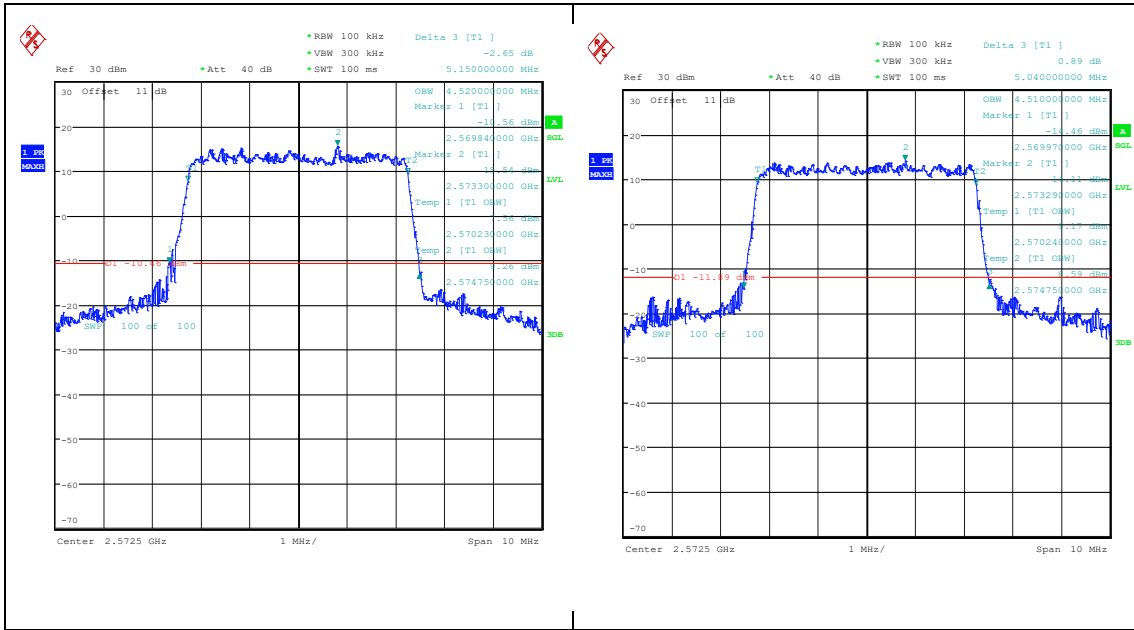

Test Graphs

Band38-5MHz-QPSK-37775-25RB#0-PASS   **Band38-5MHz-16QAM-37775-25RB#0-PASS**