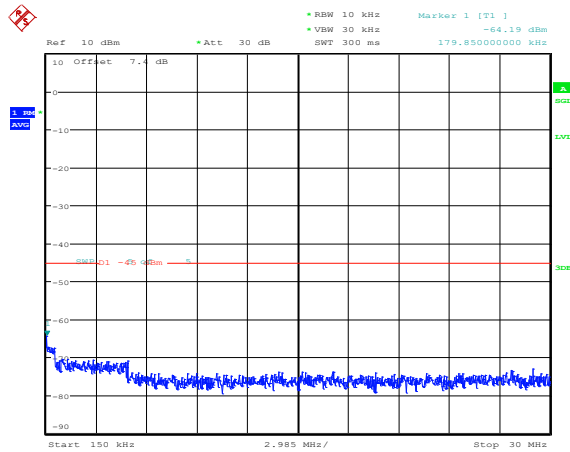

Band38-10MHz-16QAM-38200-1RB#0-Range2:0.15~30MHz