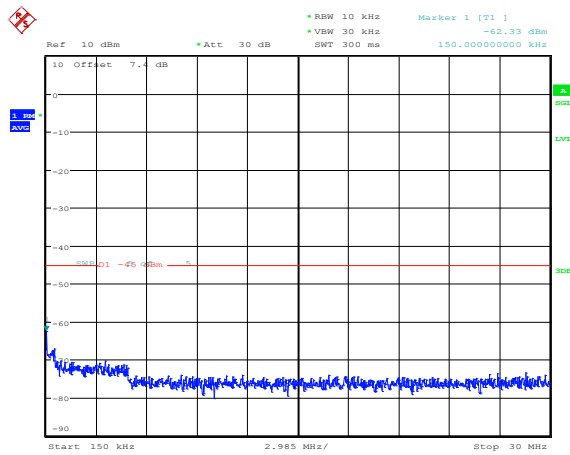

Band38-10MHz-QPSK-37800-1RB#0-Range2:0.15~30MHz