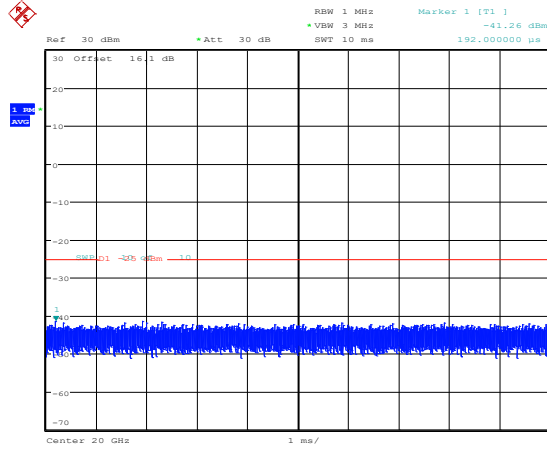

Band38-10MHz-16QAM-38000-1RB#0-Range5:20000~27000MHz