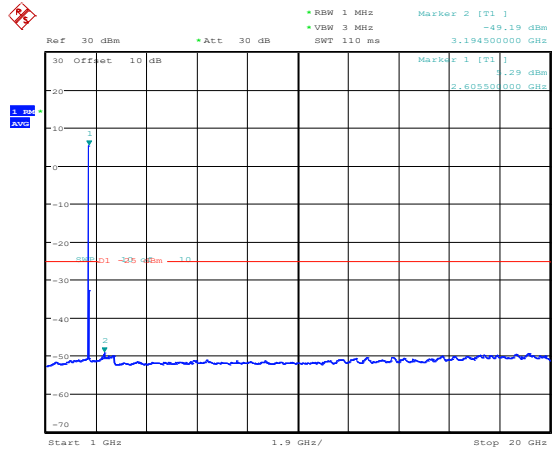

Band38-15MHz-16QAM-38000-1RB#0-Range5:20000~27000MHz

Band38-15MHz-16QAM-38175-1RB#0-Range1:0.009~0.15MHz

Band38-15MHz-16QAM-38175-1RB#0-Range2:0.15~30MHz

Band38-15MHz-16QAM-38175-1RB#0-Range3:30~1000MHz

Band38-15MHz-16QAM-38175-1RB#0-Range4:1000~20000MHz