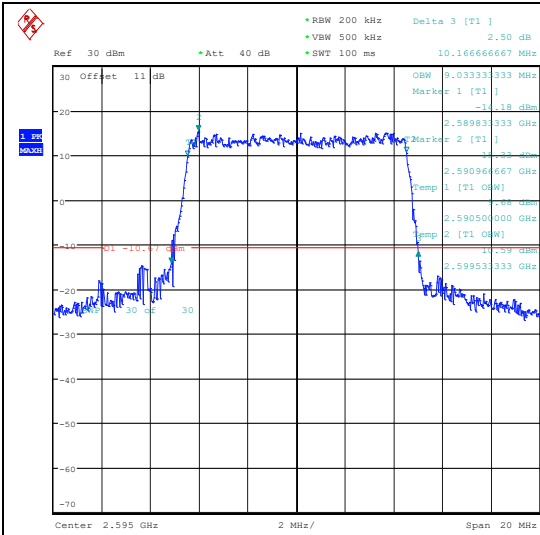

Band38-10MHz-QPSK-38000-50RB#0-PASS

Band38-10MHz-16QAM-38000-50RB#0-PASS

Band38-10MHz-QPSK-38200-50RB#0-PASS

Band38-10MHz-16QAM-38200-50RB#0-PASS