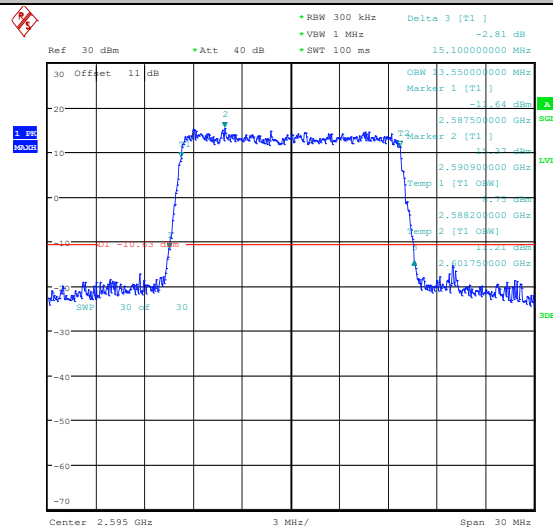

Band38-15MHz-16QAM-37825-75RB#0-PASS

Date: 23.MAR.2024 16:14:43