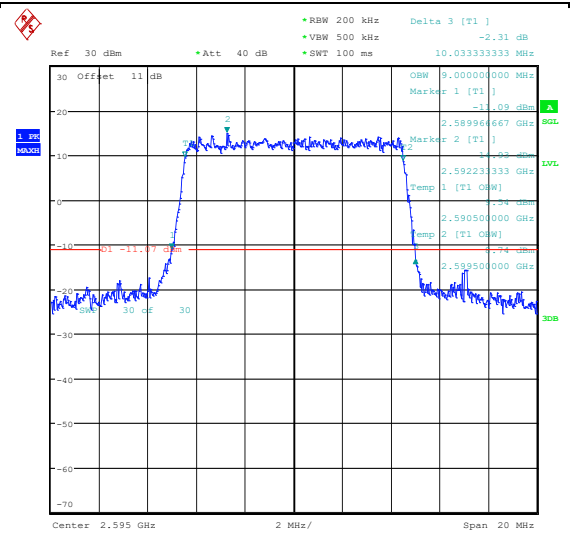

Band38-10MHz-QPSK-38000-50RB#0-PASS

Band38-10MHz-16QAM-38000-50RB#0-PASS

Band38-10MHz-QPSK-38200-50RB#0-PASS

Band38-10MHz-16QAM-38200-50RB#0-PASS