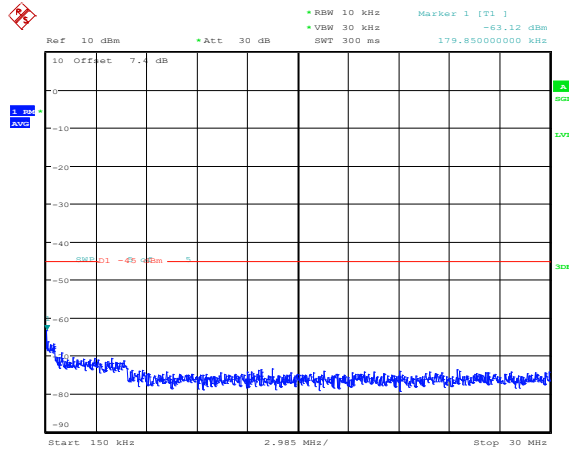

Band38-20MHz-QPSK-37850-1RB#0-Range2:0.15~30MHz