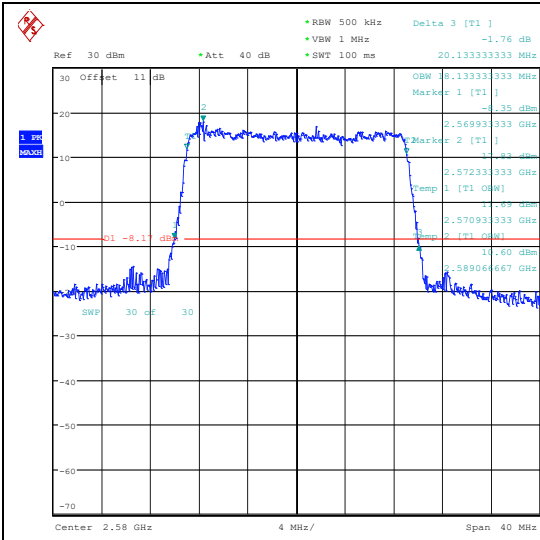

Band38-20MHz-QPSK-37850-100RB#0-PASS

Band38-20MHz-16QAM-37850-100RB#0-PASS

Band38-20MHz-QPSK-38000-100RB#0-PASS

Band38-20MHz-16QAM-38000-100RB#0-PASS