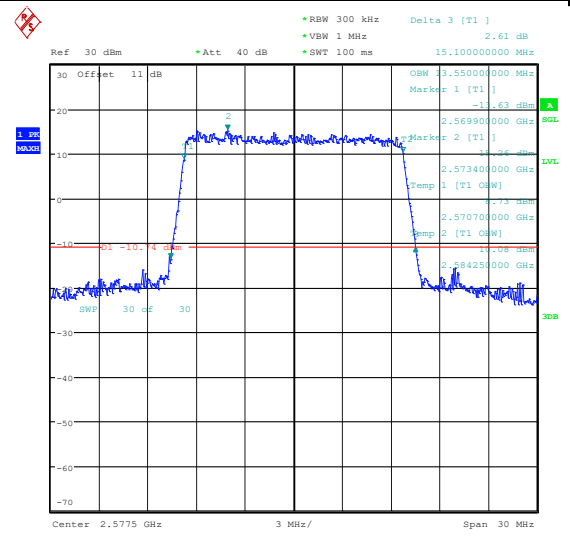

Band38-10MHz-QPSK-37800-50RB#0-PASS

Band38-10MHz-16QAM-37800-50RB#0-PASS

Band38-10MHz-QPSK-38000-50RB#0-PASS

Band38-10MHz-16QAM-38000-50RB#0-PASS

Band38-10MHz-QPSK-38200-50RB#0-PASS

Band38-10MHz-16QAM-38200-50RB#0-PASS