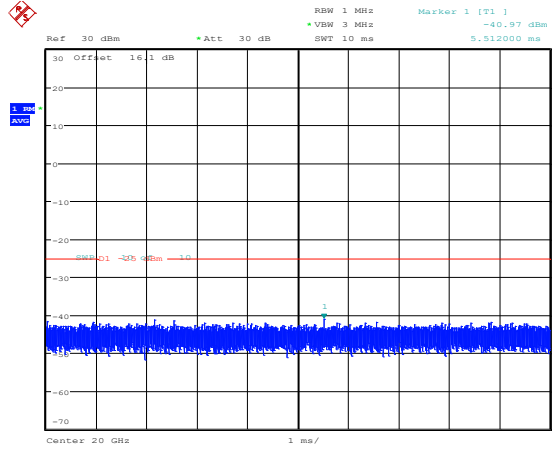

Band38-15MHz-16QAM-38175-1RB#0-Range5:20000~27000MHz

Band38-20MHz-QPSK-37850-1RB#0-Range1:0.009~0.15MHz