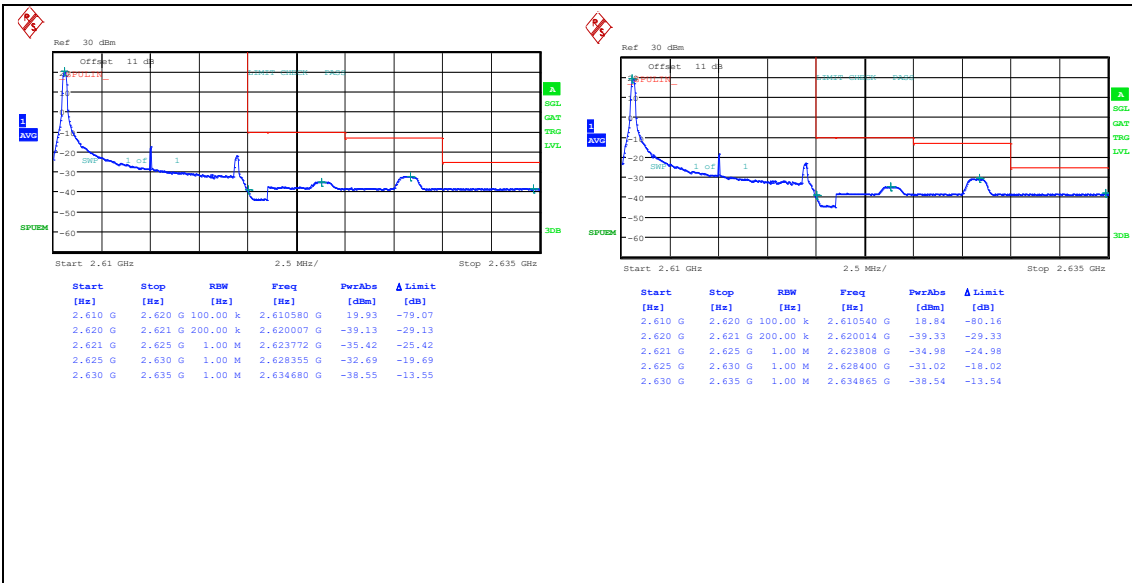

Band38_10MHz_QPSK_37800_1RB#0

Band38_10MHz_16QAM_37800_1RB#0

Band38_10MHz_QPSK_37800_1RB#49

Band38_10MHz_16QAM_37800_1RB#49

Band38_10MHz_QPSK_37800_50RB#0

Band38_10MHz_16QAM_37800_50RB#0

Band38_10MHz_QPSK_38200_1RB#0