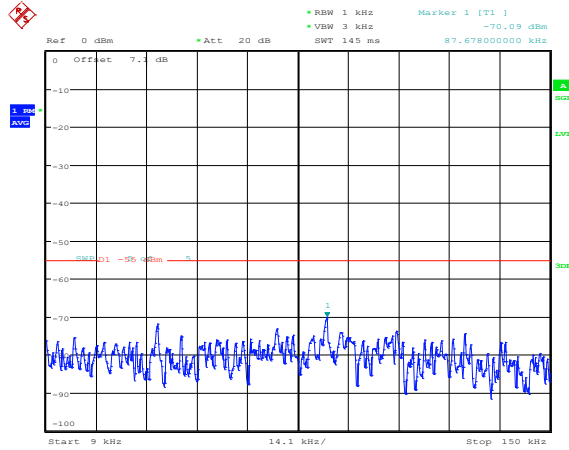

Band38-20MHz-QPSK-38000-1RB#0-Range1:0.009~0.15MHz