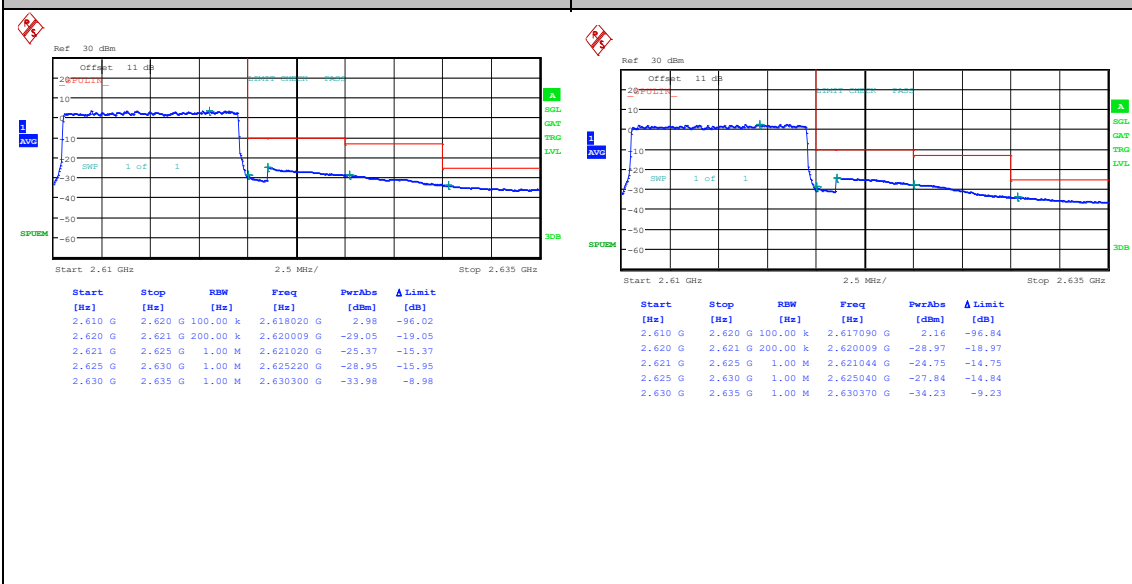

Band38_10MHz_QPSK_38200_1RB#49

Band38_10MHz_16QAM_38200_1RB#49