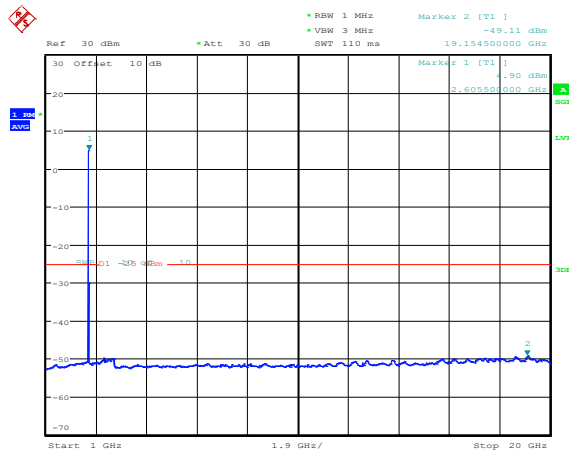

Band38-10MHz-16QAM-38000-1RB#0-Range5:20000~27000MHz

Band38-10MHz-16QAM-38200-1RB#0-Range1:0.009~0.15MHz

Band38-10MHz-16QAM-38200-1RB#0-Range2:0.15~30MHz

Band38-10MHz-16QAM-38200-1RB#0-Range3:30~1000MHz

Band38-10MHz-16QAM-38200-1RB#0-Range4:1000~20000MHz