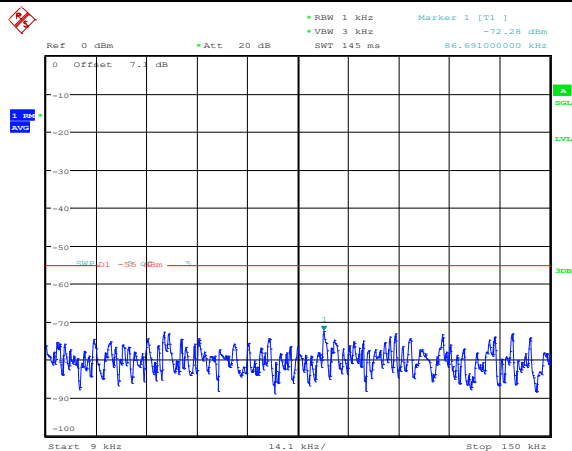

Band38-15MHz-QPSK-38175-1RB#0-Range1:0.009~0.15MHz