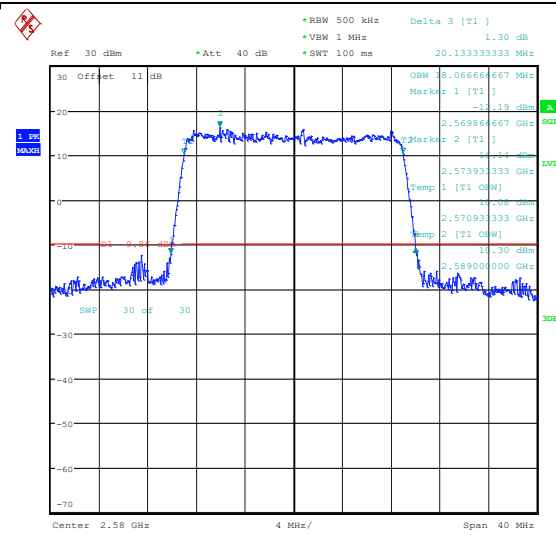

Band38-20MHz-QPSK-37850-100RB#0-PASS

Band38-20MHz-16QAM-37850-100RB#0-PASS

Band38-20MHz-QPSK-38000-100RB#0-PASS

Band38-20MHz-16QAM-38000-100RB#0-PASS