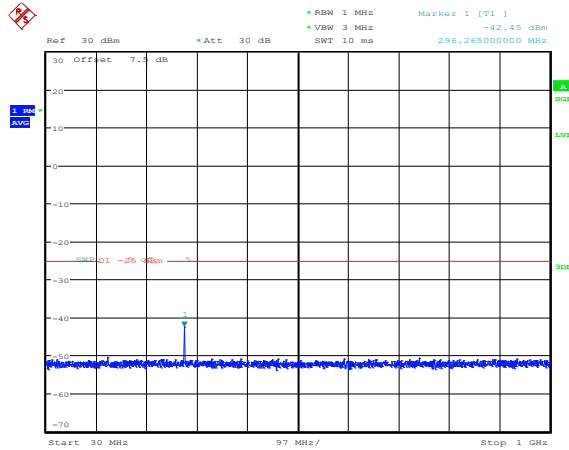

Band38-10MHz-16QAM-38000-1RB#0-Range5:20000~27000MHz

Band38-10MHz-16QAM-38200-1RB#0-Range1:0.009~0.15MHz

Band38-10MHz-16QAM-38200-1RB#0-Range2:0.15~30MHz

Band38-10MHz-16QAM-38200-1RB#0-Range3:30~1000MHz

Band38-10MHz-16QAM-38200-1RB#0-Range4:1000~20000MHz