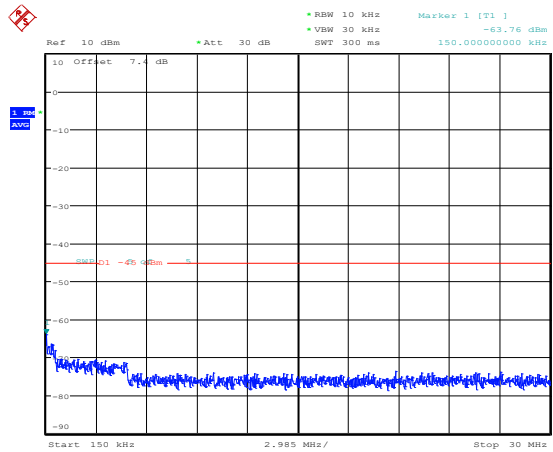

Band38-15MHz-16QAM-38175-1RB#0-Range2:0.15~30MHz