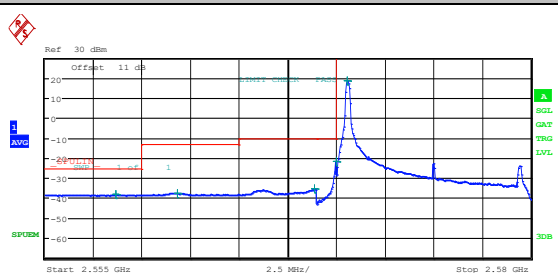

Band38_5MHz_16QAM_38225_25RB#0

Start [Hz]	Stop [Hz]	RBW [Hz]	Freq [Hz]	PwrAbs [dBm]	Δ Limit [dB]
2.555 G	2.560 G	1.00 M	2.558665 G	-38.53	-13.53
2.560 G	2.565 G	1.00 M	2.561825 G	-37.61	-24.61
2.565 G	2.569 G	1.00 M	2.568872 G	-35.69	-25.69
2.569 G	2.570 G	200.00 k	2.569996 G	-21.64	-11.64
2.570 G	2.580 G	100.00 k	2.570560 G	18.29	-80.71

Band38_10MHz_QPSK_37800_1RB#0

Band38_10MHz_16QAM_37800_1RB#0