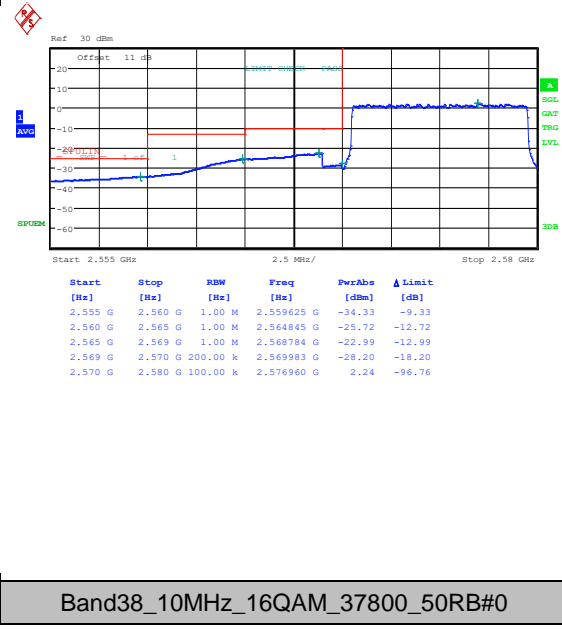

Band38_10MHz_QPSK_37800_1RB#0

Band38_10MHz_16QAM_37800_1RB#0

Band38_10MHz_QPSK_37800_1RB#49

Band38_10MHz_16QAM_37800_1RB#49

Band38_10MHz_QPSK_37800_50RB#0

Band38_10MHz_16QAM_37800_50RB#0

Band38_10MHz_QPSK_38200_1RB#0