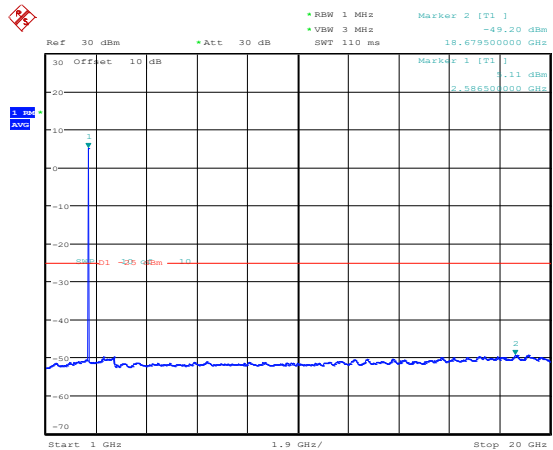

Band38-5MHz-16QAM-37775-1RB#0-Range5:20000~27000MHz

Band38-5MHz-16QAM-38000-1RB#0-Range1:0.009~0.15MHz

Band38-5MHz-16QAM-38000-1RB#0-Range2:0.15~30MHz

Band38-5MHz-16QAM-38000-1RB#0-Range3:30~1000MHz

Band38-5MHz-16QAM-38000-1RB#0-Range4:1000~20000MHz