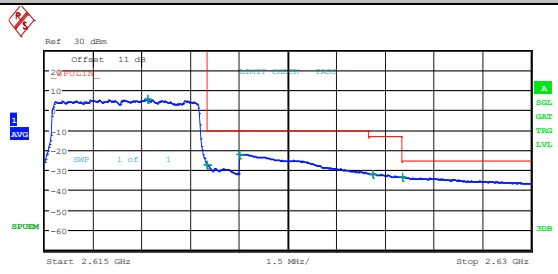

Band38_5MHz_16QAM_38225_1RB#24

Start [Hz]	Stop [Hz]	RBW [Hz]	Freq [Hz]	PwrAbs [dBm]	Δ Limit [dB]
2.615 G	2.620 G	100.00 k	2.618185 G	5.20	-93.80
2.620 G	2.621 G	100.00 k	2.620010 G	-27.59	-17.59
2.621 G	2.625 G	1.00 M	2.621008 G	-22.22	-12.22
2.625 G	2.626 G	1.00 M	2.625115 G	-32.00	-19.00
2.626 G	2.630 G	1.00 M	2.626024 G	-33.73	-8.73

Date: 23.MAR.2024 15:56:42