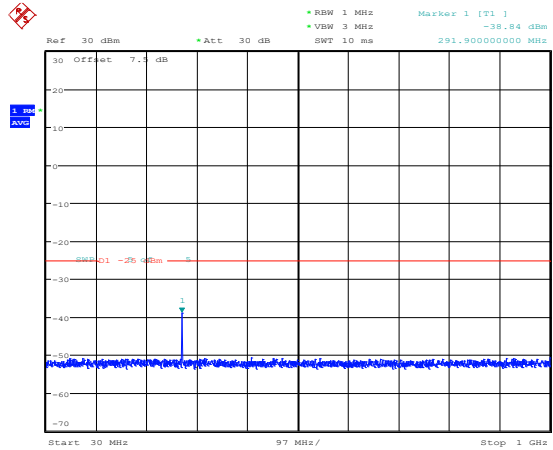

Band38-15MHz-16QAM-38000-1RB#0-Range5:20000~27000MHz

Band38-15MHz-16QAM-38175-1RB#0-Range1:0.009~0.15MHz

Band38-15MHz-16QAM-38175-1RB#0-Range2:0.15~30MHz

Band38-15MHz-16QAM-38175-1RB#0-Range3:30~1000MHz

Band38-15MHz-16QAM-38175-1RB#0-Range4:1000~20000MHz