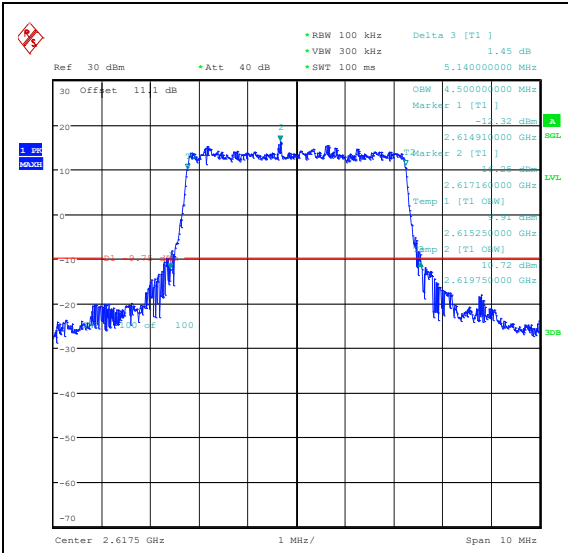

Appendix C: 26dB Bandwidth and Occupied Bandwidth

Test Result

Band	Bandwidth	Modulation	Channel	RB Configuration	Occupied Bandwidth (MHz)	26dB Bandwidth (MHz)	Verdict
Band38	5MHz	QPSK	37775	25RB#0	4.52	5.15	PASS
Band38	5MHz	16QAM	37775	25RB#0	4.51	5.04	PASS
Band38	5MHz	QPSK	38000	25RB#0	4.52	5.16	PASS
Band38	5MHz	16QAM	38000	25RB#0	4.51	5.07	PASS
Band38	5MHz	QPSK	38225	25RB#0	4.5	5.14	PASS
Band38	5MHz	16QAM	38225	25RB#0	4.5	5.32	PASS
Band38	10MHz	QPSK	37800	50RB#0	9.033	10.27	PASS
Band38	10MHz	16QAM	37800	50RB#0	9.033	10.03	PASS
Band38	10MHz	QPSK	38000	50RB#0	9.033	10.17	PASS
Band38	10MHz	16QAM	38000	50RB#0	9	10.03	PASS
Band38	10MHz	QPSK	38200	50RB#0	9.033	10.20	PASS
Band38	10MHz	16QAM	38200	50RB#0	9.033	10.07	PASS
Band38	15MHz	QPSK	37825	75RB#0	13.55	15.35	PASS
Band38	15MHz	16QAM	37825	75RB#0	13.55	15.10	PASS
Band38	15MHz	QPSK	38000	75RB#0	13.6	15.40	PASS
Band38	15MHz	16QAM	38000	75RB#0	13.55	15.10	PASS
Band38	15MHz	QPSK	38175	75RB#0	13.55	15.40	PASS
Band38	15MHz	16QAM	38175	75RB#0	13.5	15.00	PASS
Band38	20MHz	QPSK	37850	100RB#0	18.133	20.13	PASS
Band38	20MHz	16QAM	37850	100RB#0	18.067	20.13	PASS
Band38	20MHz	QPSK	38000	100RB#0	18.133	20.13	PASS
Band38	20MHz	16QAM	38000	100RB#0	18.133	20.13	PASS
Band38	20MHz	QPSK	38150	100RB#0	18.133	20.20	PASS
Band38	20MHz	16QAM	38150	100RB#0	18.067	20.13	PASS

Test Graphs

Band38-5MHz-QPSK-37775-25RB#0-PASS **Band38-5MHz-16QAM-37775-25RB#0-PASS**

Band38-5MHz-QPSK-38000-25RB#0-PASS **Band38-5MHz-16QAM-38000-25RB#0-PASS**

Band38-5MHz-QPSK-38225-25RB#0-PASS

Band38-5MHz-16QAM-38225-25RB#0-PASS