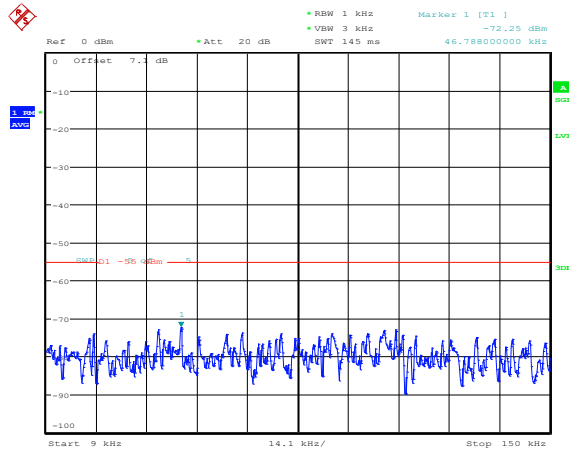

Band38-10MHz-QPSK-38200-1RB#0-Range1:0.009~0.15MHz