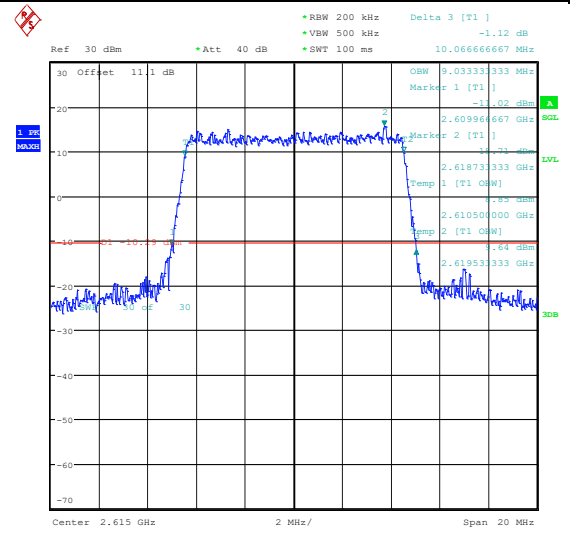

Band38-10MHz-QPSK-38000-50RB#0-PASS

Band38-10MHz-16QAM-38000-50RB#0-PASS