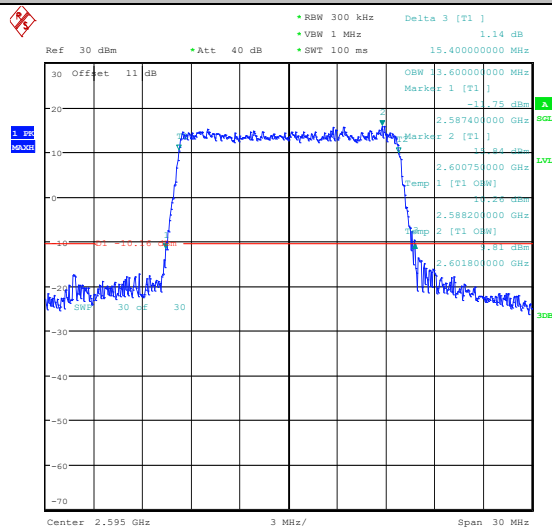

Band38-15MHz-QPSK-37825-75RB#0-PASS

Date: 23.MAR.2024 16:14:32