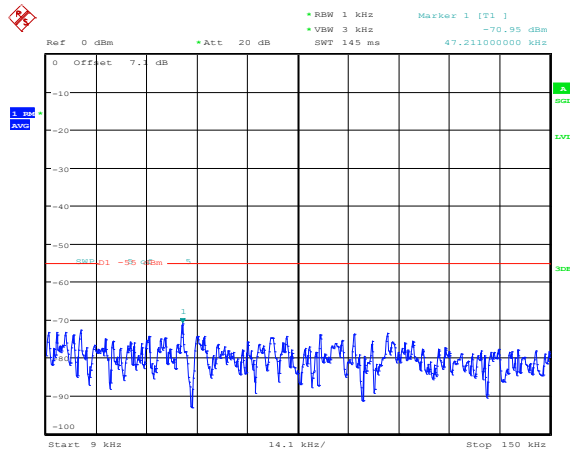

Band38-10MHz-16QAM-38200-1RB#0-Range1:0.009~0.15MHz