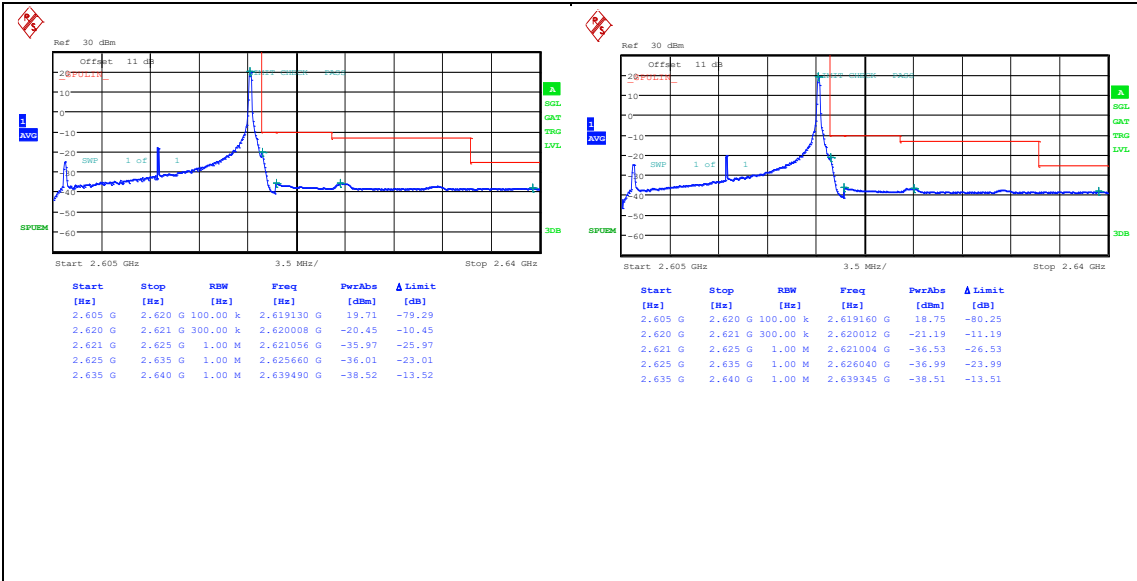

Band38_15MHz_QPSK_37825_1RB#74

Band38_15MHz_16QAM_37825_1RB#74

Band38_15MHz_QPSK_37825_75RB#0

Band38_15MHz_16QAM_37825_75RB#0

Band38_15MHz_QPSK_38175_1RB#0

Band38_15MHz_16QAM_38175_1RB#0

Band38_15MHz_QPSK_38175_1RB#74 Band38_15MHz_16QAM_38175_1RB#74