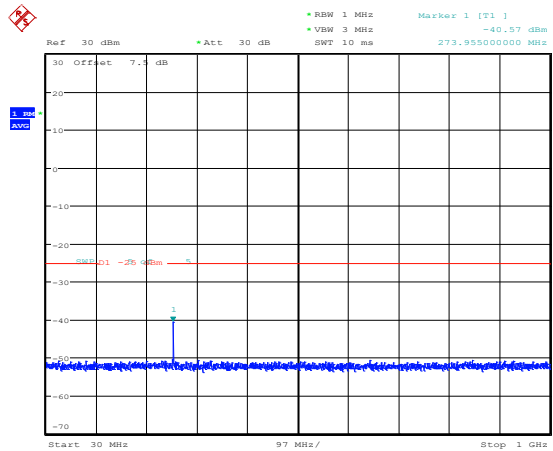

Band38-15MHz-16QAM-37825-1RB#0-Range5:20000~27000MHz

Band38-15MHz-16QAM-38000-1RB#0-Range1:0.009~0.15MHz

Band38-15MHz-16QAM-38000-1RB#0-Range2:0.15~30MHz

Band38-15MHz-16QAM-38000-1RB#0-Range3:30~1000MHz

Band38-15MHz-16QAM-38000-1RB#0-Range4:1000~20000MHz