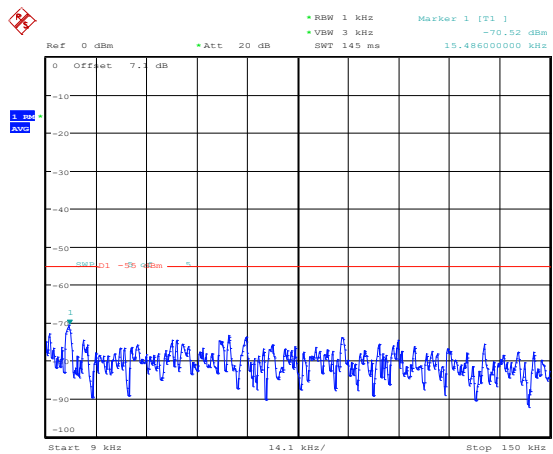

Band38-15MHz-16QAM-38175-1RB#0-Range1:0.009~0.15MHz