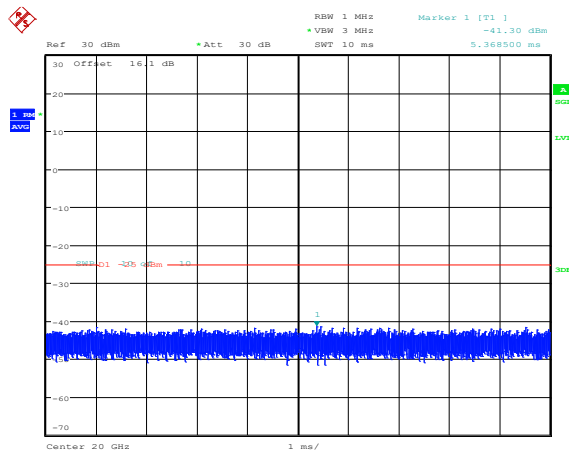

Band38-10MHz-16QAM-38200-1RB#0-Range5:20000~27000MHz

Band38-15MHz-QPSK-37825-1RB#0-Range1:0.009~0.15MHz