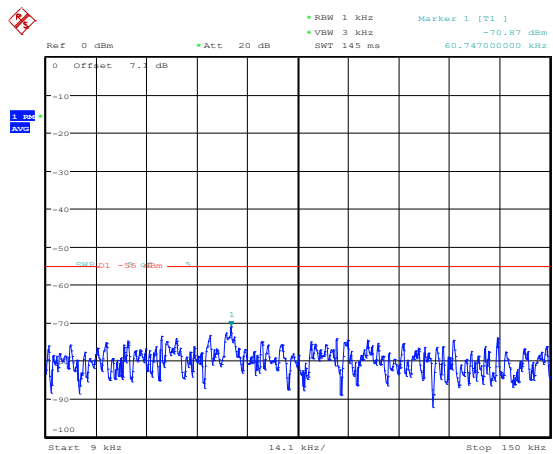

Band38-5MHz-QPSK-38225-1RB#0-Range1:0.009~0.15MHz