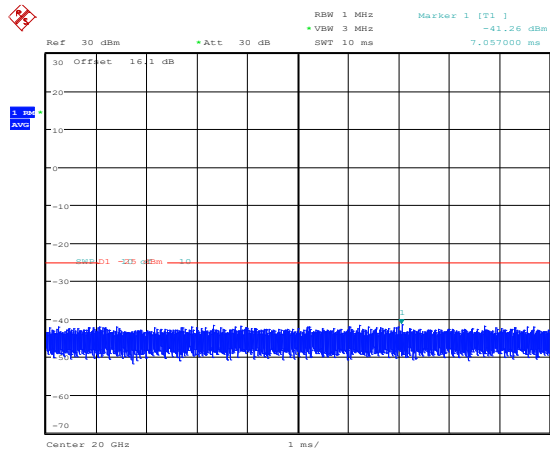

Band38-15MHz-QPSK-38175-1RB#0-Range1:0.009~0.15MHz

Band38-15MHz-QPSK-38175-1RB#0-Range2:0.15~30MHz

Band38-15MHz-QPSK-38175-1RB#0-Range3:30~1000MHz