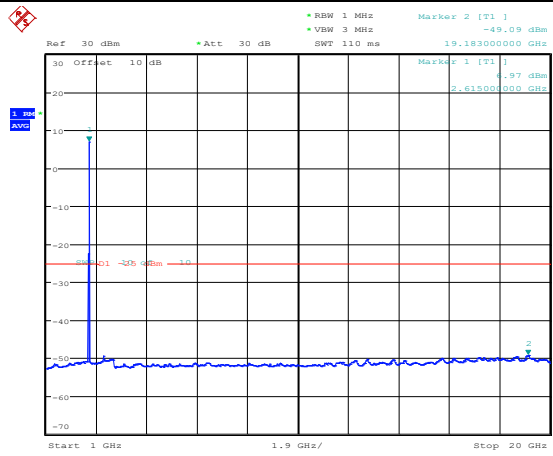

Band38-5MHz-16QAM-38000-1RB#0-Range5:20000~27000MHz

Band38-5MHz-16QAM-38225-1RB#0-Range1:0.009~0.15MHz

Band38-5MHz-16QAM-38225-1RB#0-Range2:0.15~30MHz

Band38-5MHz-16QAM-38225-1RB#0-Range3:30~1000MHz

Band38-5MHz-16QAM-38225-1RB#0-Range4:1000~20000MHz