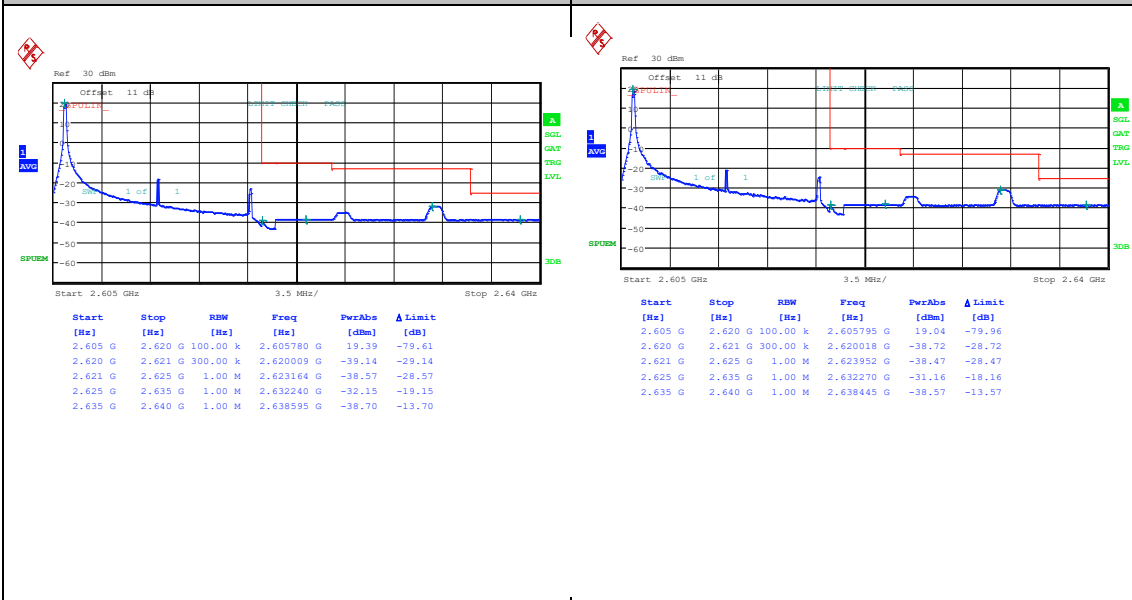

Band38_15MHz_QPSK_37825_75RB#0

Band38_15MHz_16QAM_37825_75RB#0