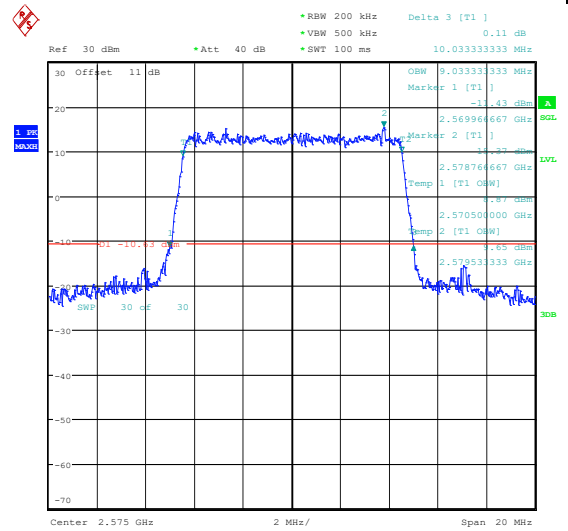

Test Graphs

Band38-5MHz-QPSK-37775-25RB#0-PASS **Band38-5MHz-16QAM-37775-25RB#0-PASS**

Band38-5MHz-QPSK-38000-25RB#0-PASS **Band38-5MHz-16QAM-38000-25RB#0-PASS**

Band38-5MHz-QPSK-38225-25RB#0-PASS

Band38-5MHz-16QAM-38225-25RB#0-PASS