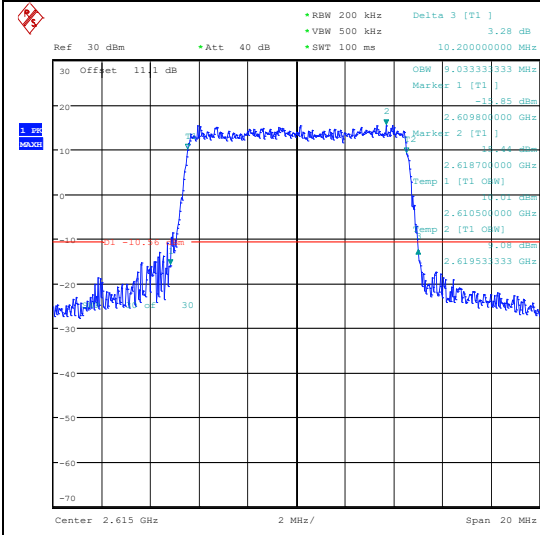

Band38-10MHz-QPSK-38000-50RB#0-PASS

Band38-10MHz-16QAM-38000-50RB#0-PASS