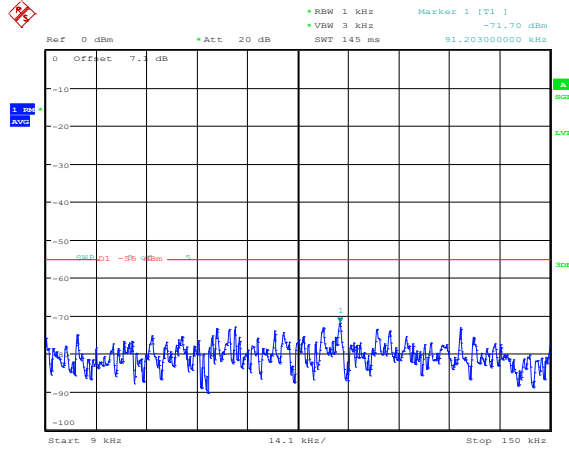

Band38-20MHz-QPSK-37850-1RB#0-Range2:0.15~30MHz

Band38-20MHz-QPSK-37850-1RB#0-Range3:30~1000MHz

Band38-20MHz-QPSK-37850-1RB#0-Range4:1000~20000MHz