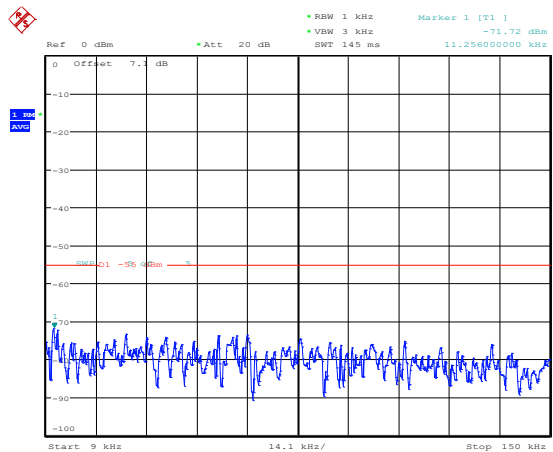

Band38-5MHz-16QAM-38000-1RB#0-Range1:0.009~0.15MHz

Band38-5MHz-16QAM-38000-1RB#0-Range2:0.15~30MHz