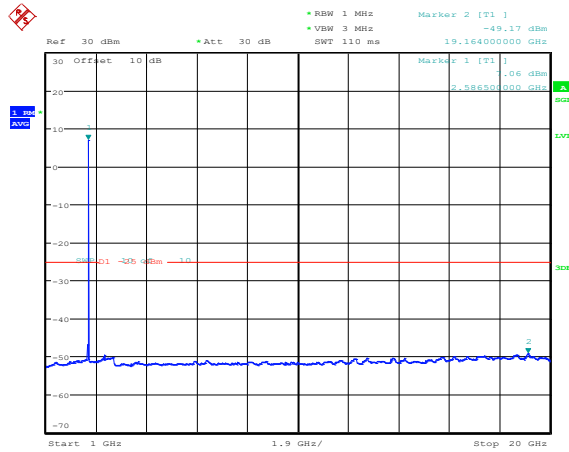

Band38-10MHz-16QAM-37800-1RB#0-Range5:20000~27000MHz

Band38-10MHz-16QAM-38000-1RB#0-Range1:0.009~0.15MHz

Band38-10MHz-16QAM-38000-1RB#0-Range2:0.15~30MHz

Band38-10MHz-16QAM-38000-1RB#0-Range3:30~1000MHz

Band38-10MHz-16QAM-38000-1RB#0-Range4:1000~20000MHz