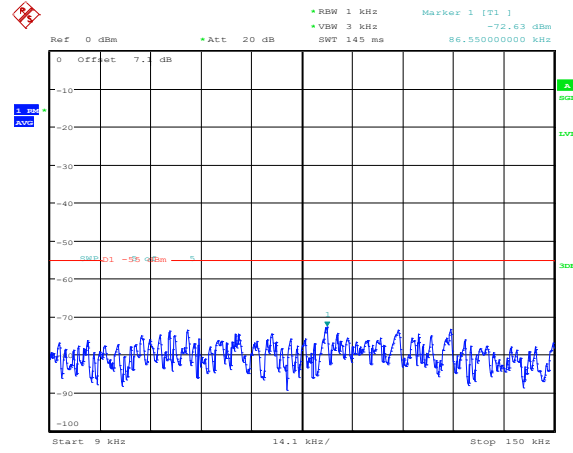

Test Graphs

Band38-5MHz-QPSK-37775-1RB#0-Range1:0.009~0.15MHz