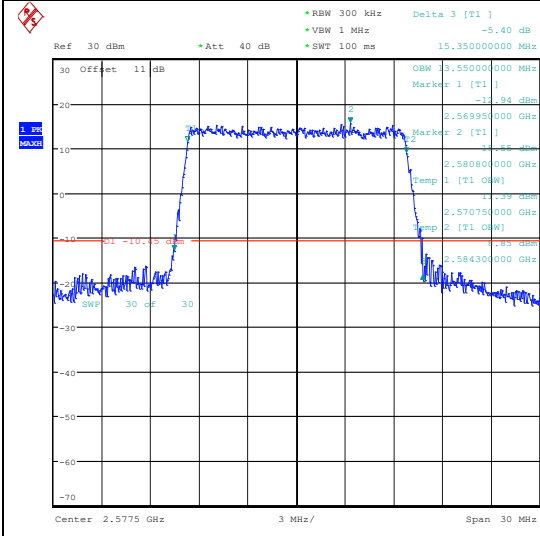

Band38-10MHz-QPSK-37800-50RB#0-PASS

Band38-10MHz-16QAM-37800-50RB#0-PASS

Band38-10MHz-QPSK-38000-50RB#0-PASS

Band38-10MHz-16QAM-38000-50RB#0-PASS

Band38-10MHz-QPSK-38200-50RB#0-PASS

Band38-10MHz-16QAM-38200-50RB#0-PASS