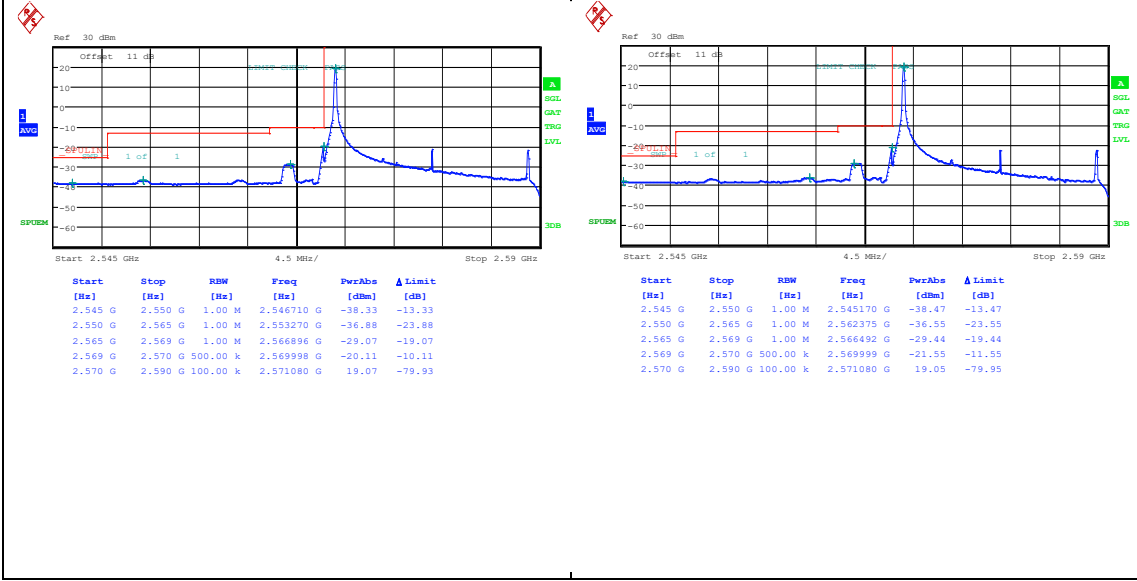

Band38_15MHz_QPSK_38175_75RB#0   Band38_15MHz_16QAM_38175_75RB#0