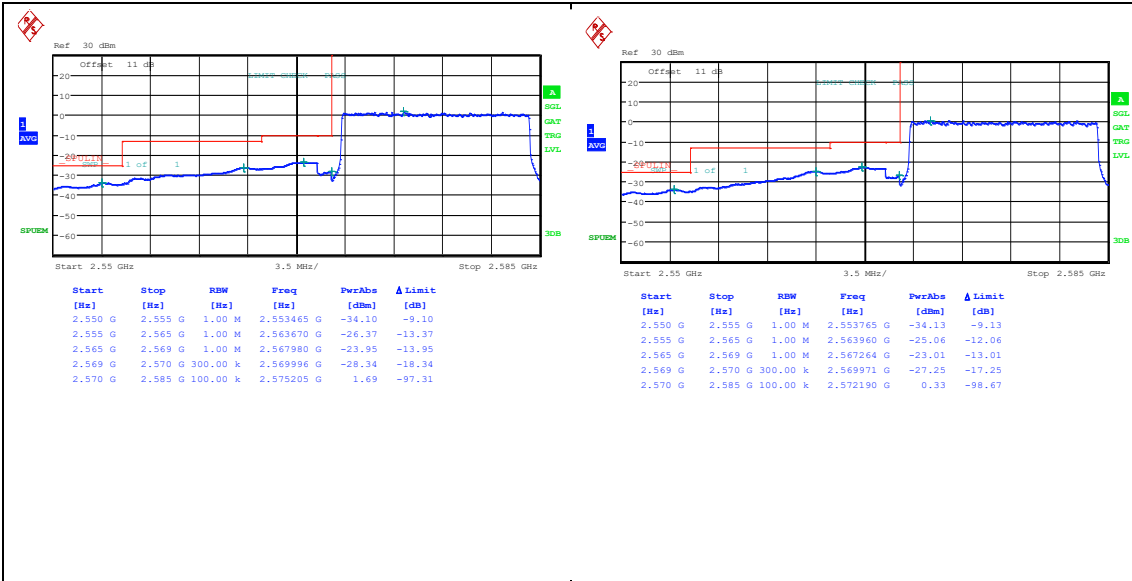

Band38_15MHz_QPSK_37825_1RB#74

Band38_15MHz_16QAM_37825_1RB#74