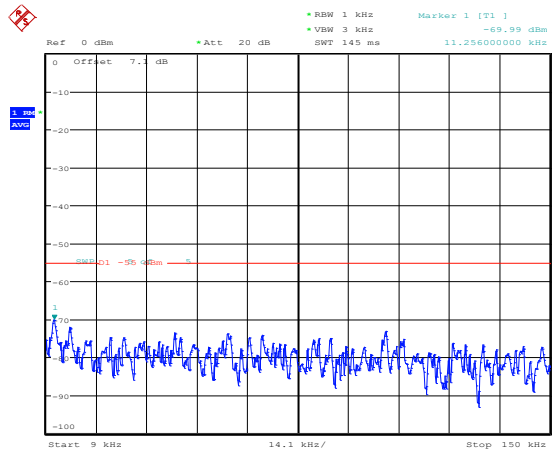

Band38-10MHz-16QAM-38000-1RB#0-Range1:0.009~0.15MHz

Band38-10MHz-16QAM-38000-1RB#0-Range2:0.15~30MHz