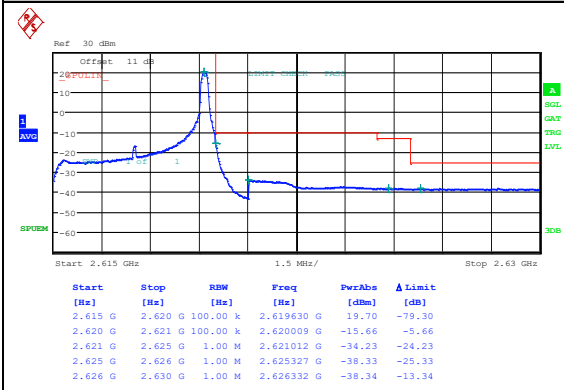

Test Graphs

Band38_5MHz_QPSK_3775_25RB#0

Band38_5MHz_16QAM_3775_25RB#0

Band38_5MHz_QPSK_38225_1RB#0

Band38_5MHz_16QAM_38225_1RB#0

Band38_5MHz_QPSK_38225_1RB#24

Start [Hz]	Stop [Hz]	RBW [Hz]	Freq [Hz]	PwrAbs [dBm]	Δ Limit [dB]
2.615 G	2.620 G	100.00 k	2.617760 G	5.60	-93.40
2.620 G	2.621 G	100.00 k	2.620003 G	-27.89	-17.89
2.621 G	2.625 G	1.00 M	2.621012 G	-23.31	-13.31
2.625 G	2.626 G	1.00 M	2.625012 G	-32.16	-19.16
2.626 G	2.630 G	1.00 M	2.627320 G	-33.76	-8.76