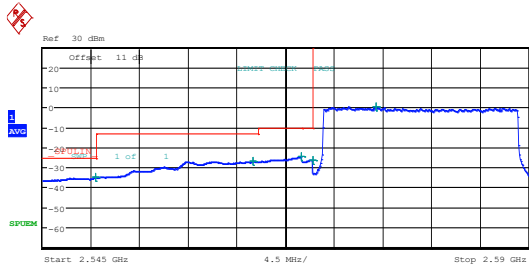

Band38_20MHz_QPSK_37850_1RB#99

Start [Hz]	Stop [Hz]	RBW [Hz]	Freq [Hz]	PwrAbs [dBm]	Δ Limit [dB]
2.545 G	2.550 G	1.00 M	2.549935 G	-35.08	-10.08
2.550 G	2.565 G	1.00 M	2.564505 G	-27.16	-14.16
2.565 G	2.569 G	1.00 M	2.568976 G	-24.92	-14.92
2.569 G	2.570 G	500.00 k	2.569993 G	-26.44	-16.44
2.570 G	2.590 G	100.00 k	2.575840 G	0.01	-98.99