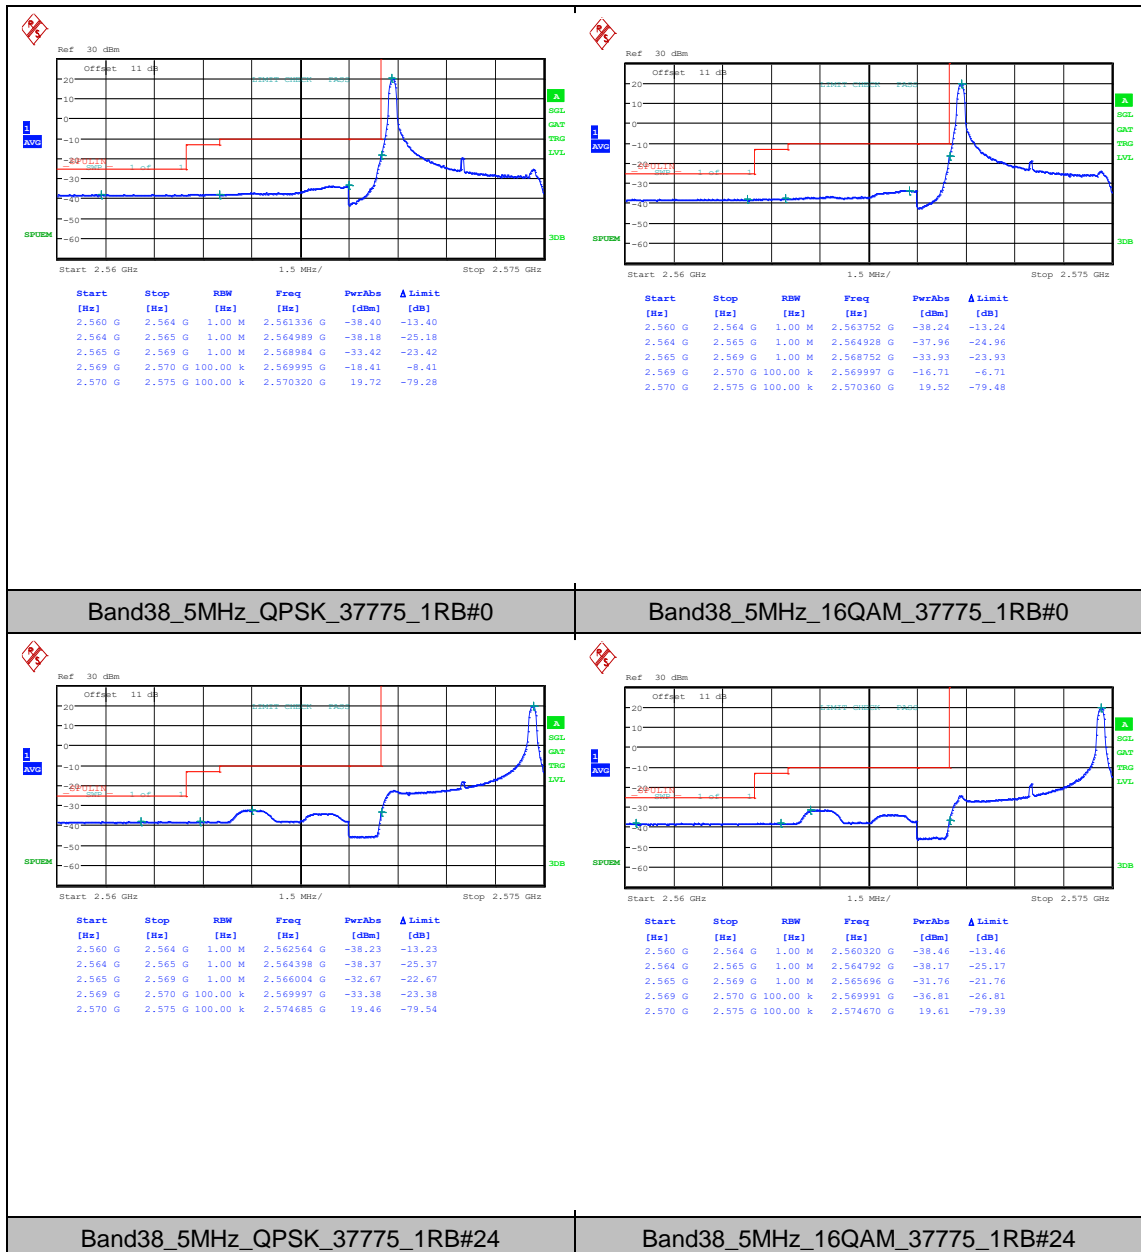

Band38	20MHz	16QAM	37850	1RB#0	-21.55	PASS
Band38	20MHz	QPSK	37850	1RB#99	-38.53	PASS
Band38	20MHz	16QAM	37850	1RB#99	-38.52	PASS
Band38	20MHz	QPSK	37850	100RB#0	-35.08	PASS
Band38	20MHz	16QAM	37850	100RB#0	-34.97	PASS
Band38	20MHz	QPSK	38150	1RB#0	-38.69	PASS
Band38	20MHz	16QAM	38150	1RB#0	-38.51	PASS
Band38	20MHz	QPSK	38150	1RB#99	-23.24	PASS
Band38	20MHz	16QAM	38150	1RB#99	-20.59	PASS
Band38	20MHz	QPSK	38150	100RB#0	-35.68	PASS
Band38	20MHz	16QAM	38150	100RB#0	-35.46	PASS

Test Graphs