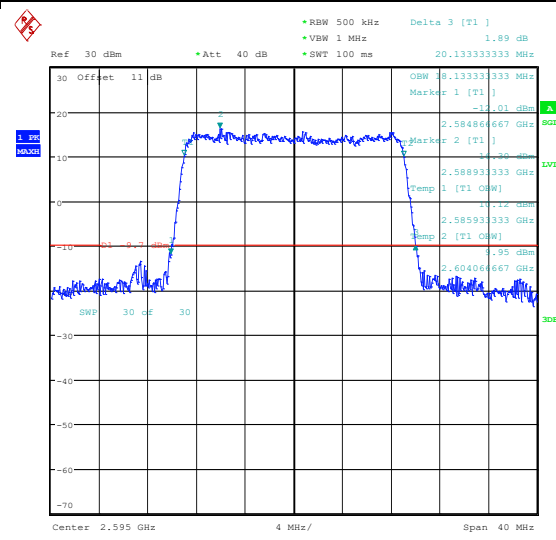

Band38-20MHz-QPSK-37850-100RB#0-PASS

Band38-20MHz-16QAM-37850-100RB#0-PASS