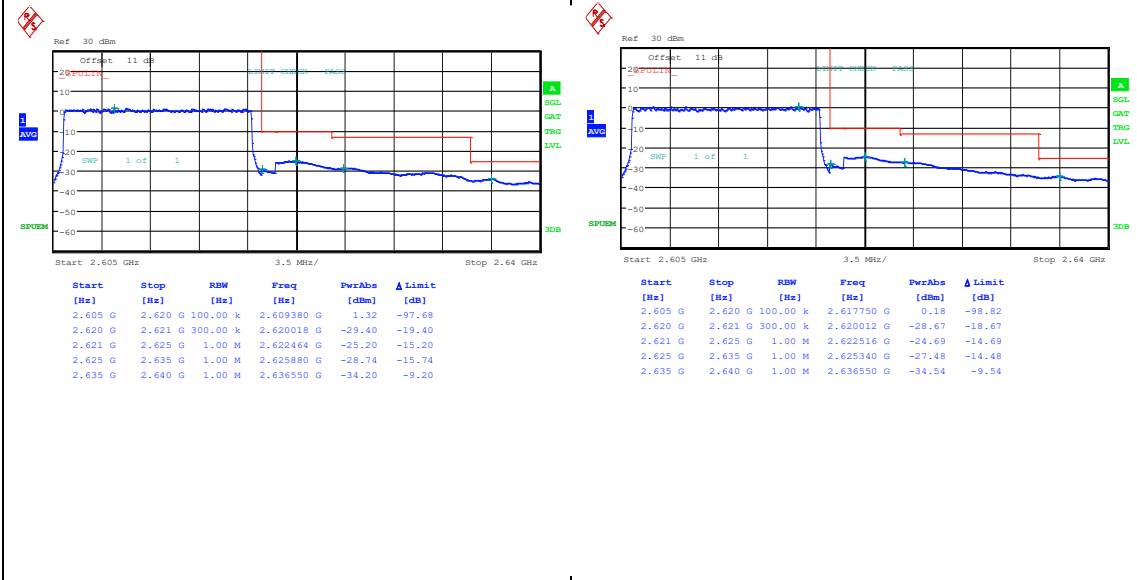

Band38_15MHz_QPSK_37825_1RB#74

Band38_15MHz_16QAM_37825_1RB#74

Band38_15MHz_QPSK_37825_75RB#0

Band38_15MHz_16QAM_37825_75RB#0

Band38_15MHz_QPSK_38175_1RB#0

Band38_15MHz_16QAM_38175_1RB#0

Band38_15MHz_QPSK_38175_1RB#74 Band38_15MHz_16QAM_38175_1RB#74