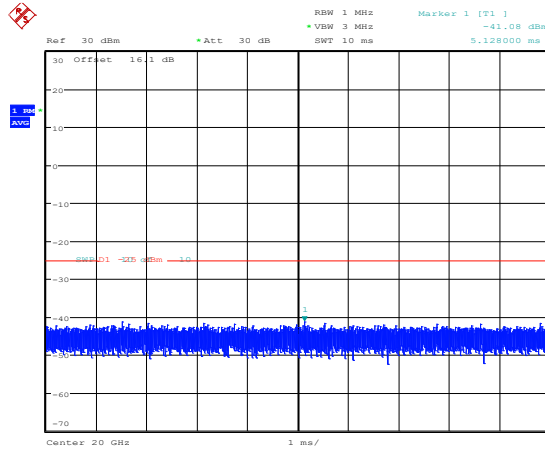

Band38-5MHz-16QAM-38000-1RB#0-Range5:20000~27000MHz