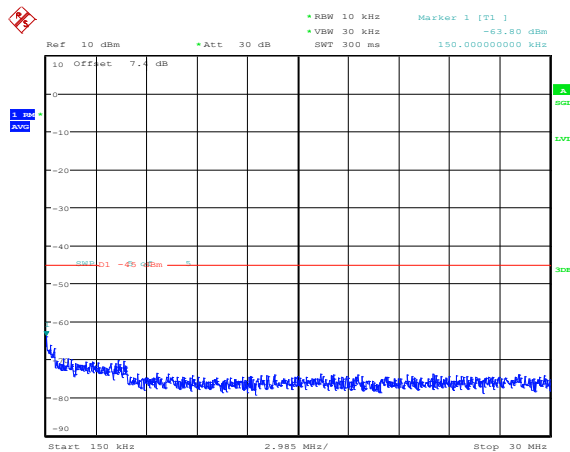

Band38-5MHz-16QAM-38225-1RB#0-Range2:0.15~30MHz