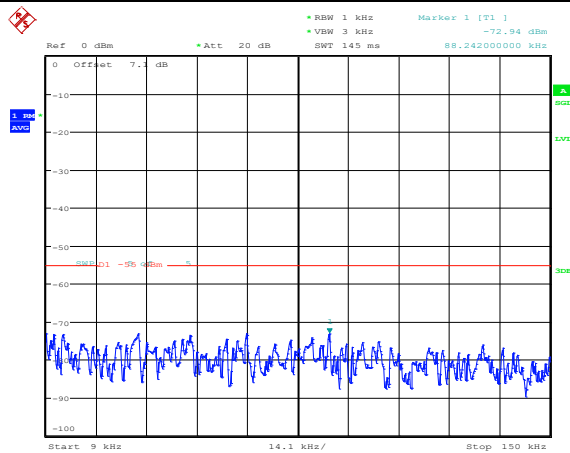

Band38-5MHz-16QAM-38225-1RB#0-Range1:0.009~0.15MHz