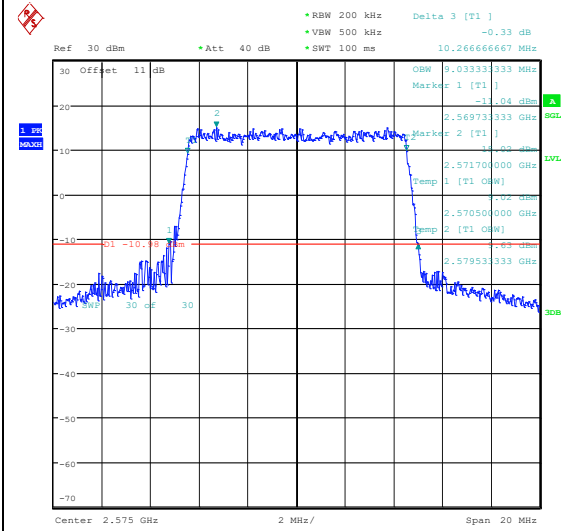

Test Graphs

Band38-5MHz-QPSK-37775-25RB#0-PASS **Band38-5MHz-16QAM-37775-25RB#0-PASS**

Band38-5MHz-QPSK-38000-25RB#0-PASS **Band38-5MHz-16QAM-38000-25RB#0-PASS**

Band38-5MHz-QPSK-38225-25RB#0-PASS

Band38-5MHz-16QAM-38225-25RB#0-PASS