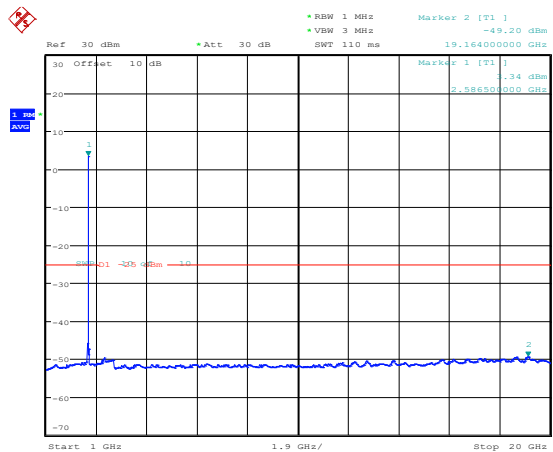

Band38-15MHz-16QAM-37825-1RB#0-Range5:20000~27000MHz

Band38-15MHz-16QAM-38000-1RB#0-Range1:0.009~0.15MHz

Band38-15MHz-16QAM-38000-1RB#0-Range2:0.15~30MHz

Band38-15MHz-16QAM-38000-1RB#0-Range3:30~1000MHz

Band38-15MHz-16QAM-38000-1RB#0-Range4:1000~20000MHz