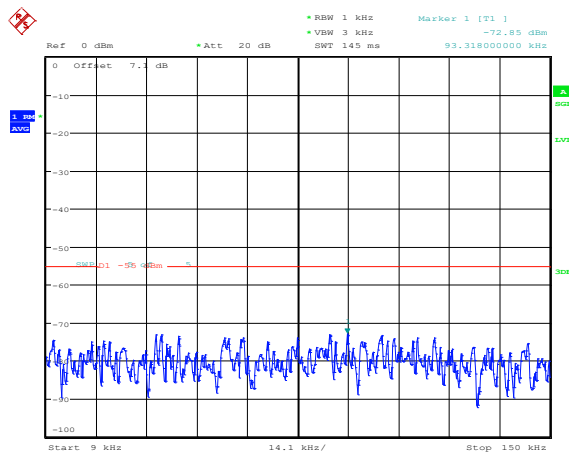

Band38-15MHz-QPSK-38000-1RB#0-Range1:0.009~0.15MHz

Band38-15MHz-QPSK-38000-1RB#0-Range2:0.15~30MHz