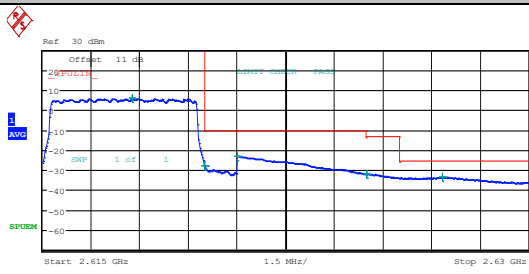

Test Graphs

Band38_5MHz_QPSK_3775_25RB#0

Band38_5MHz_16QAM_3775_25RB#0

Band38_5MHz_QPSK_38225_1RB#0

Band38_5MHz_16QAM_38225_1RB#0

Band38_5MHz_QPSK_38225_1RB#24

Start [Hz]	Stop [Hz]	RBW [Hz]	Freq [Hz]	PwrAbs [dBm]	Δ Limit [dB]
2.615 G	2.620 G	100.00 k	2.617760 G	5.60	-93.40
2.620 G	2.621 G	100.00 k	2.620003 G	-27.89	-17.89
2.621 G	2.625 G	1.00 M	2.621012 G	-23.31	-13.31
2.625 G	2.626 G	1.00 M	2.625012 G	-32.16	-19.16
2.626 G	2.630 G	1.00 M	2.627320 G	-33.76	-8.76