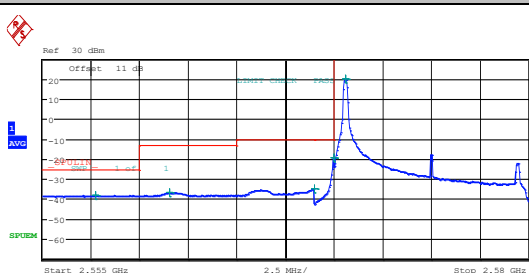

Band38_5MHz_QPSK_38225_25RB#0

Start [Hz]	Stop [Hz]	RBW [Hz]	Freq [Hz]	PwrAbs [dBm]	Δ Limit [dB]
2.555 G	2.560 G	1.00 M	2.557740 G	-38.36	-13.36
2.560 G	2.565 G	1.00 M	2.561520 G	-36.97	-23.97
2.565 G	2.569 G	1.00 M	2.569000 G	-34.93	-24.93
2.569 G	2.570 G	200.00 k	2.569997 G	-19.72	+9.72
2.570 G	2.580 G	100.00 k	2.570580 G	19.86	-79.14