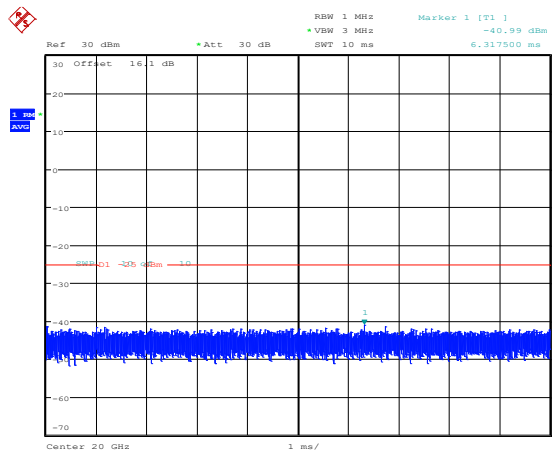

Band38-5MHz-16QAM-38225-1RB#0-Range5:20000~27000MHz

Band38-10MHz-QPSK-37800-1RB#0-Range1:0.009~0.15MHz