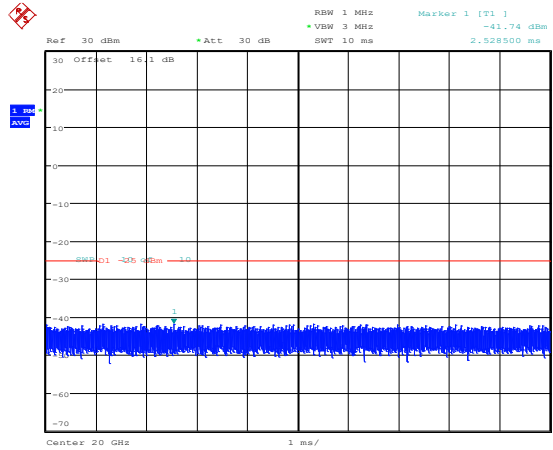

Band38-15MHz-16QAM-38000-1RB#0-Range5:20000~27000MHz