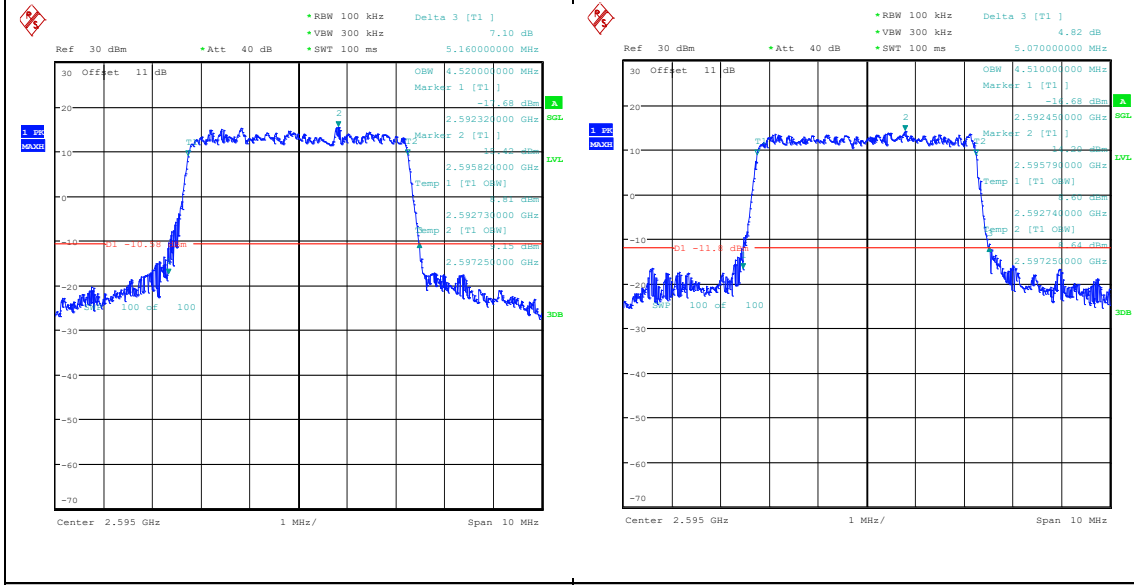

Band38-5MHz-QPSK-38000-25RB#0-PASS   **Band38-5MHz-16QAM-38000-25RB#0-PASS**