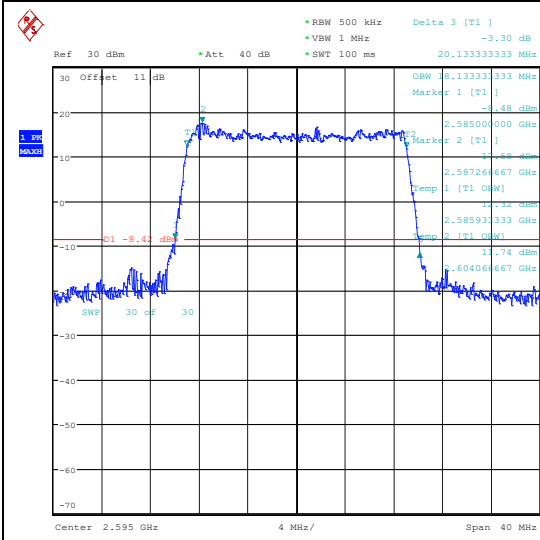

Band38-20MHz-QPSK-37850-100RB#0-PASS

Band38-20MHz-16QAM-37850-100RB#0-PASS