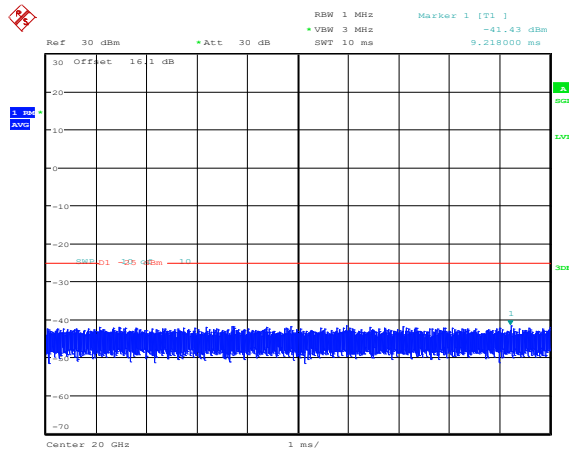

Band38-15MHz-QPSK-38175-1RB#0-Range5:20000~27000MHz

Band38-15MHz-16QAM-37825-1RB#0-Range1:0.009~0.15MHz