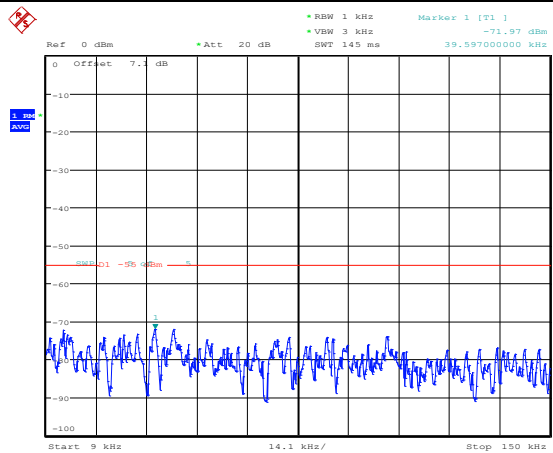

Band38-20MHz-16QAM-38000-1RB#0-Range1:0.009~0.15MHz