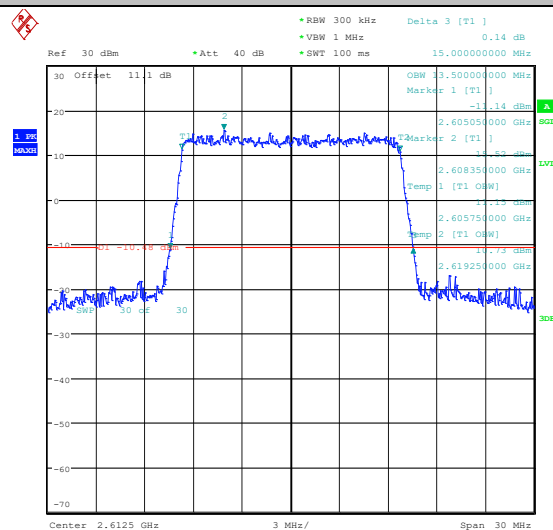

Band38-15MHz-QPSK-37825-75RB#0-PASS

Date: 23.MAR.2024 16:14:32

Band38-15MHz-16QAM-37825-75RB#0-PASS

Date: 23.MAR.2024 16:14:43

Band38-15MHz-QPSK-38000-75RB#0-PASS

Band38-15MHz-16QAM-38000-75RB#0-PASS

Band38-15MHz-QPSK-38175-75RB#0-PASS