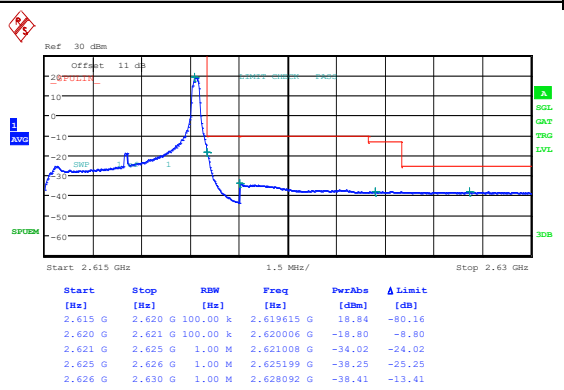

Test Graphs

Band38_5MHz_QPSK_3775_25RB#0

Band38_5MHz_16QAM_3775_25RB#0

Band38_5MHz_QPSK_38225_1RB#0

Band38_5MHz_16QAM_38225_1RB#0

Band38_5MHz_QPSK_38225_1RB#24

Start [Hz]	Stop [Hz]	RBW [Hz]	Freq [Hz]	PwrAbs [dBm]	Δ Limit [dB]
2.615 G	2.620 G	100.00 k	2.617760 G	5.60	-93.40
2.620 G	2.621 G	100.00 k	2.620003 G	-27.89	-17.89
2.621 G	2.625 G	1.00 M	2.621012 G	-23.31	-13.31
2.625 G	2.626 G	1.00 M	2.625012 G	-32.16	-19.16
2.626 G	2.630 G	1.00 M	2.627320 G	-33.76	-8.76