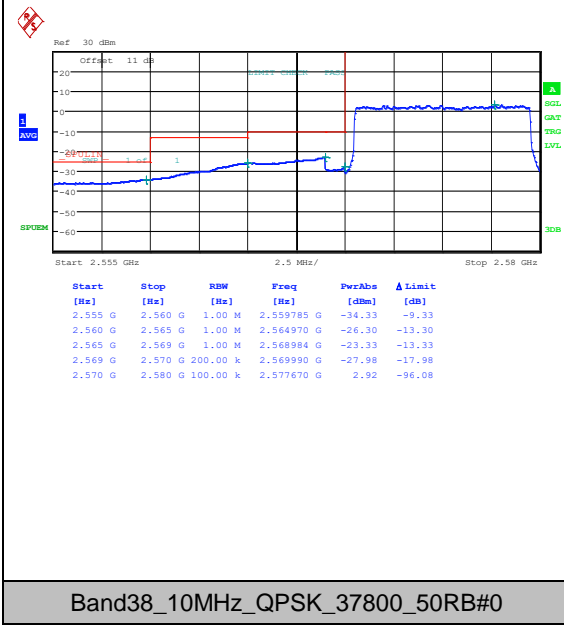

Band38_10MHz_QPSK_37800_1RB#0

Band38_10MHz_16QAM_37800_1RB#0

Band38_10MHz_QPSK_37800_1RB#49

Band38_10MHz_16QAM_37800_1RB#49

Band38_10MHz_QPSK_37800_50RB#0

Band38_10MHz_16QAM_37800_50RB#0

Band38_10MHz_QPSK_38200_1RB#0