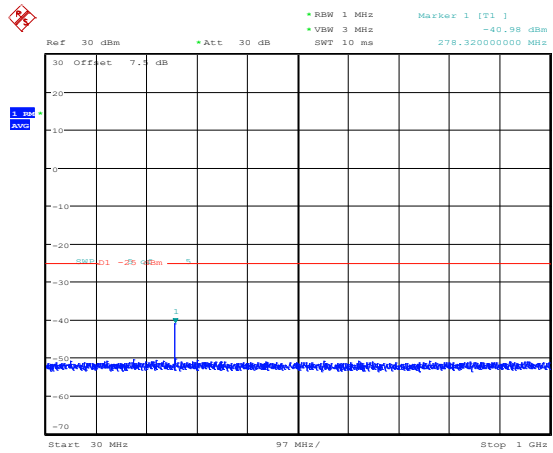

Band38-5MHz-16QAM-37775-1RB#0-Range5:20000~27000MHz

Band38-5MHz-16QAM-38000-1RB#0-Range1:0.009~0.15MHz

Band38-5MHz-16QAM-38000-1RB#0-Range2:0.15~30MHz

Band38-5MHz-16QAM-38000-1RB#0-Range3:30~1000MHz

Band38-5MHz-16QAM-38000-1RB#0-Range4:1000~20000MHz