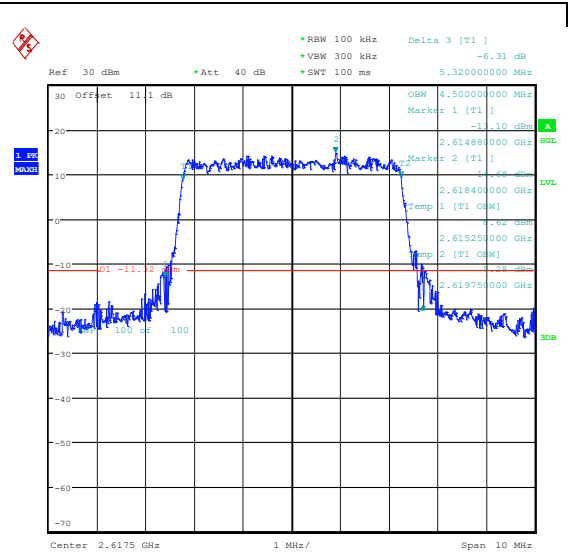

Appendix C: 26dB Bandwidth and Occupied Bandwidth

Test Result

Band	Bandwidth	Modulation	Channel	RB Configuration	Occupied Bandwidth (MHz)	26dB Bandwidth (MHz)	Verdict
Band38	5MHz	QPSK	37775	25RB#0	4.52	5.15	PASS
Band38	5MHz	16QAM	37775	25RB#0	4.51	5.04	PASS
Band38	5MHz	QPSK	38000	25RB#0	4.52	5.16	PASS
Band38	5MHz	16QAM	38000	25RB#0	4.51	5.07	PASS
Band38	5MHz	QPSK	38225	25RB#0	4.5	5.14	PASS
Band38	5MHz	16QAM	38225	25RB#0	4.5	5.32	PASS
Band38	10MHz	QPSK	37800	50RB#0	9.033	10.27	PASS
Band38	10MHz	16QAM	37800	50RB#0	9.033	10.03	PASS
Band38	10MHz	QPSK	38000	50RB#0	9.033	10.17	PASS
Band38	10MHz	16QAM	38000	50RB#0	9	10.03	PASS
Band38	10MHz	QPSK	38200	50RB#0	9.033	10.20	PASS
Band38	10MHz	16QAM	38200	50RB#0	9.033	10.07	PASS
Band38	15MHz	QPSK	37825	75RB#0	13.55	15.35	PASS
Band38	15MHz	16QAM	37825	75RB#0	13.55	15.10	PASS
Band38	15MHz	QPSK	38000	75RB#0	13.6	15.40	PASS
Band38	15MHz	16QAM	38000	75RB#0	13.55	15.10	PASS
Band38	15MHz	QPSK	38175	75RB#0	13.55	15.40	PASS
Band38	15MHz	16QAM	38175	75RB#0	13.5	15.00	PASS
Band38	20MHz	QPSK	37850	100RB#0	18.133	20.13	PASS
Band38	20MHz	16QAM	37850	100RB#0	18.067	20.13	PASS
Band38	20MHz	QPSK	38000	100RB#0	18.133	20.13	PASS
Band38	20MHz	16QAM	38000	100RB#0	18.133	20.13	PASS
Band38	20MHz	QPSK	38150	100RB#0	18.133	20.20	PASS
Band38	20MHz	16QAM	38150	100RB#0	18.067	20.13	PASS

Test Graphs

Band38-5MHz-QPSK-37775-25RB#0-PASS **Band38-5MHz-16QAM-37775-25RB#0-PASS**

Band38-5MHz-QPSK-38000-25RB#0-PASS **Band38-5MHz-16QAM-38000-25RB#0-PASS**

Band38-5MHz-QPSK-38225-25RB#0-PASS

Band38-5MHz-16QAM-38225-25RB#0-PASS