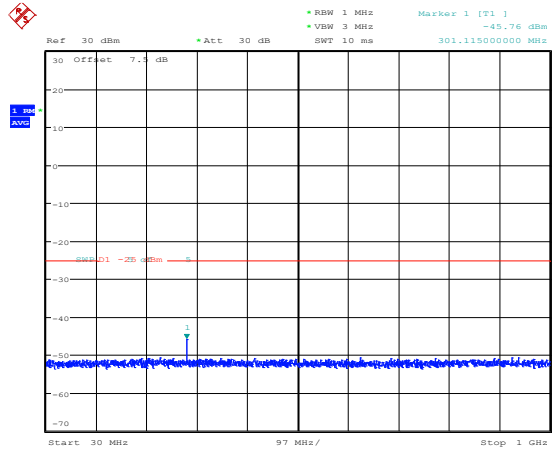

Band38-5MHz-16QAM-38000-1RB#0-Range5:20000~27000MHz

Band38-5MHz-16QAM-38225-1RB#0-Range1:0.009~0.15MHz

Band38-5MHz-16QAM-38225-1RB#0-Range2:0.15~30MHz

Band38-5MHz-16QAM-38225-1RB#0-Range3:30~1000MHz

Band38-5MHz-16QAM-38225-1RB#0-Range4:1000~20000MHz