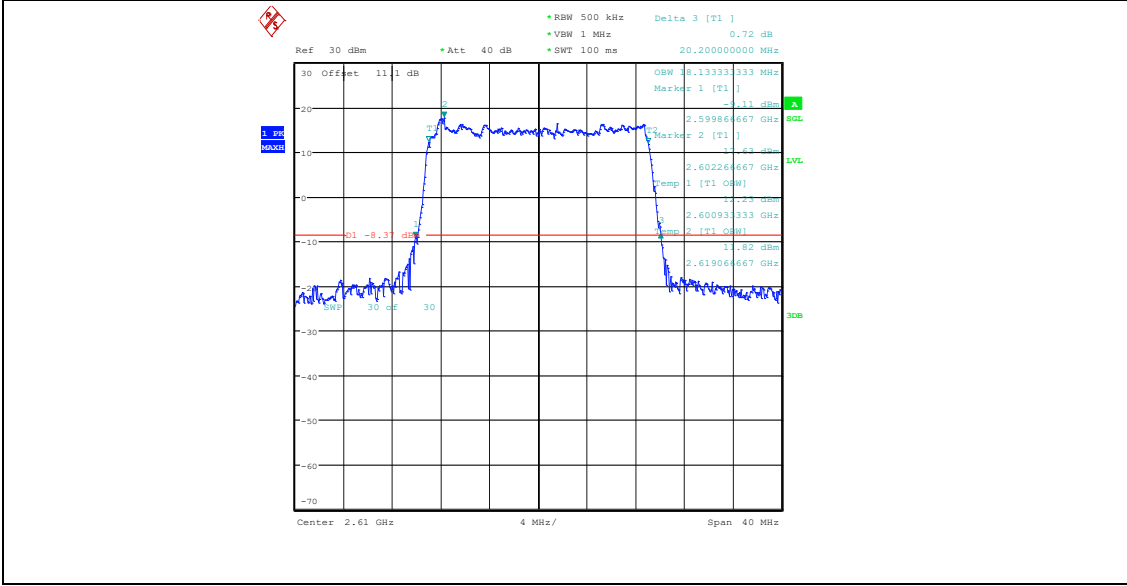

Band38-15MHz-16QAM-38175-75RB#0-PASS

Band38-20MHz-QPSK-37850-100RB#0-PASS

Band38-20MHz-16QAM-37850-100RB#0-PASS

Band38-20MHz-QPSK-38000-100RB#0-PASS

Band38-20MHz-16QAM-38000-100RB#0-PASS

Band38-20MHz-QPSK-38150-100RB#0-PASS