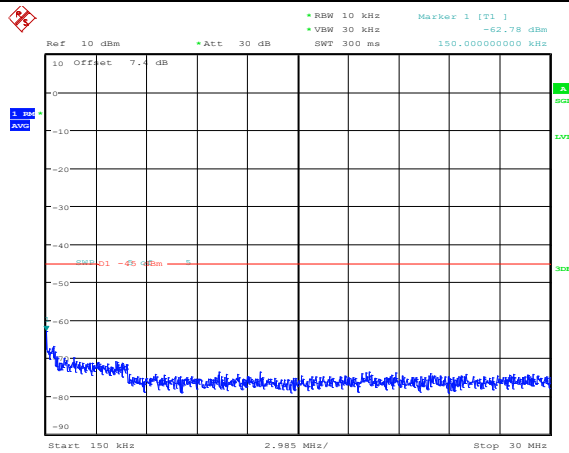

Band38-15MHz-QPSK-37825-1RB#0-Range2:0.15~30MHz