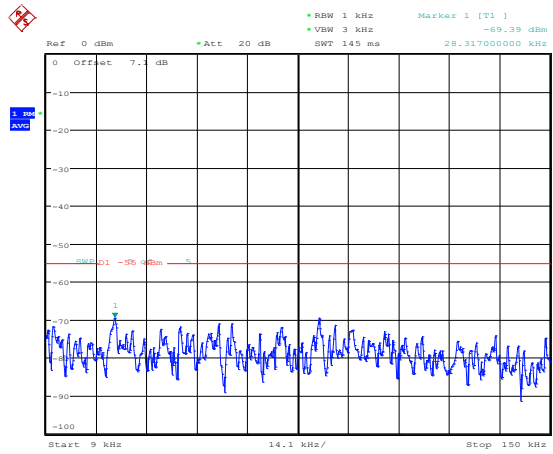

Band38-20MHz-16QAM-38150-1RB#0-Range1:0.009~0.15MHz