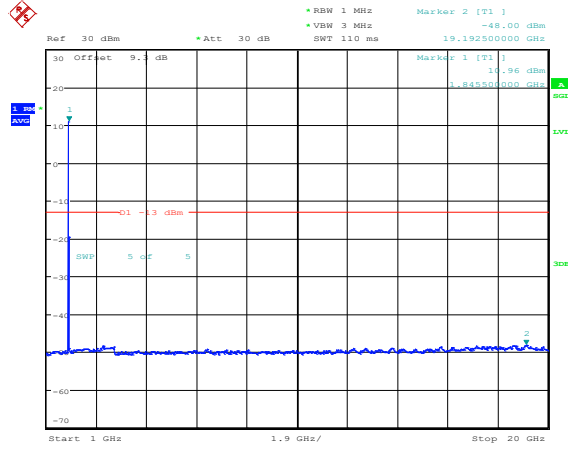

Band25-15MHz-16QAM-26365-1RB#0-Range1:0.009~0.15MHz