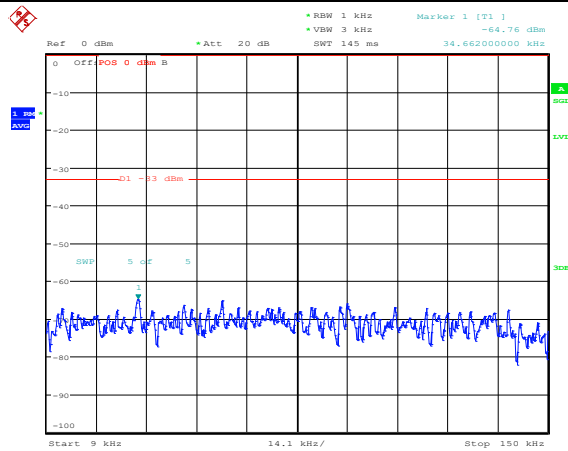

Band25-5MHz-16QAM-26365-1RB#0-Range1:0.009~0.15MHz