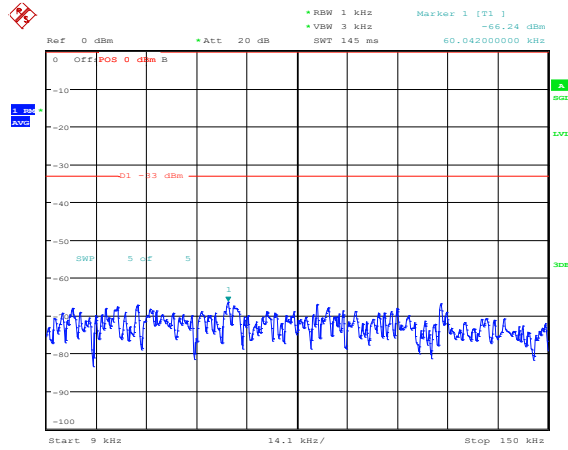

Band25-1.4MHz-16QAM-26047-1RB#0-Range1:0.009~0.15MHz