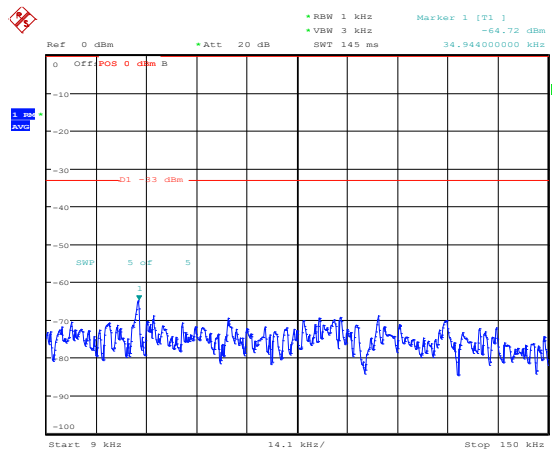

Band25-1.4MHz-16QAM-26683-1RB#0-Range1:0.009~0.15MHz

Band25-1.4MHz-16QAM-26683-1RB#0-Range2:0.15~30MHz